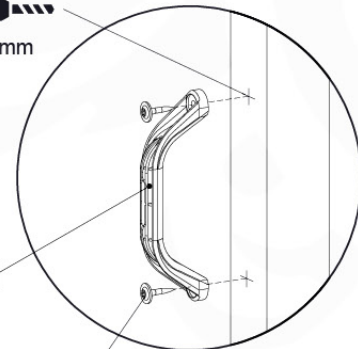

22 mm

Ø 10mm

10-5

Rockwell 115 - P42.TL.145 - 13-1-2022 - v2

Ø 5mm

022_320

30

3x
D65

45

SAFETY
min. 26mm
max. 88mm

11 Roof

RF07

	PartNo	PartName	QTY.
Hardware Pack	001_417	Stealth Screw 8x80	4
	002_220	Gap Point Screw T25 - 5x45	20
	002_223	Gap Point Screw T25 - 5x80	2
	002_308	Gap Point Screw T25 - 5x20	10
	023_031	Finishing Washer GPS 5.0	10
Other	123_222	Sheet Canvas Navigator Line 1200x1850	1
Timber	C90	Beam 900 mm	2
	C96	Beam L=(900+beamheight) mm	2
	D65	Board 650 mm	1
	D120	Board 1200 mm	3