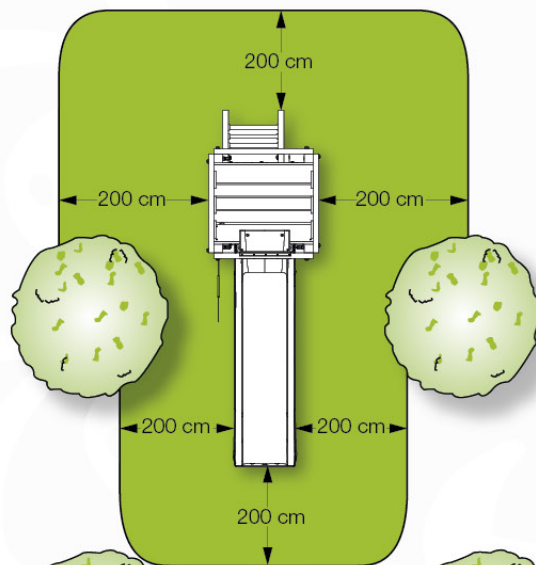

05 Safe Playground Planning

05-1

05-2

05-3

05-4

05-5