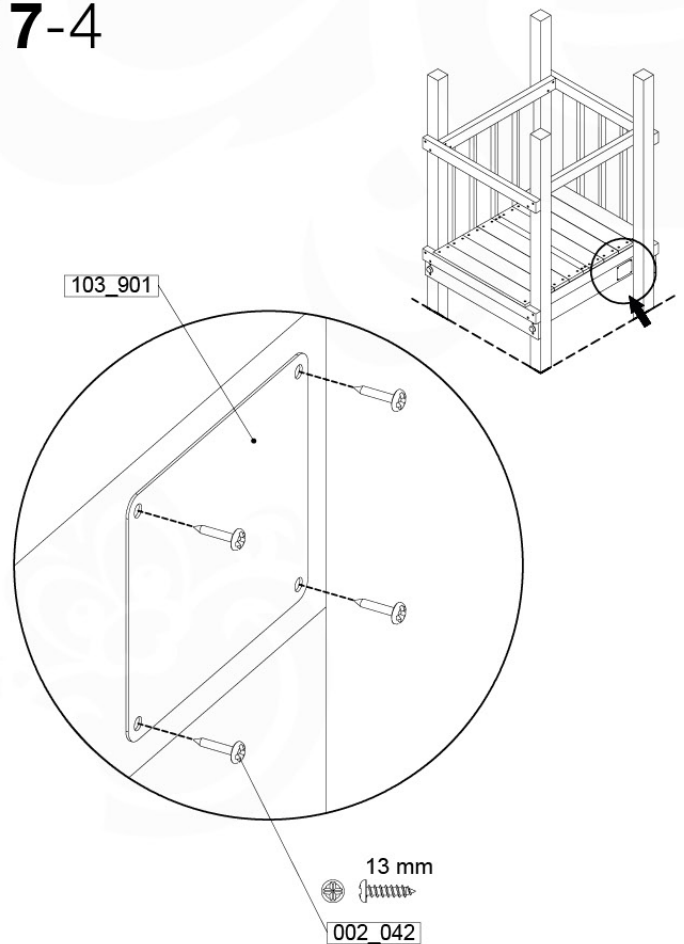

17-4

Accessories set - P03 - 29-9-2021 - v4

Accessories set - P04 - 29-9-2021 - v4