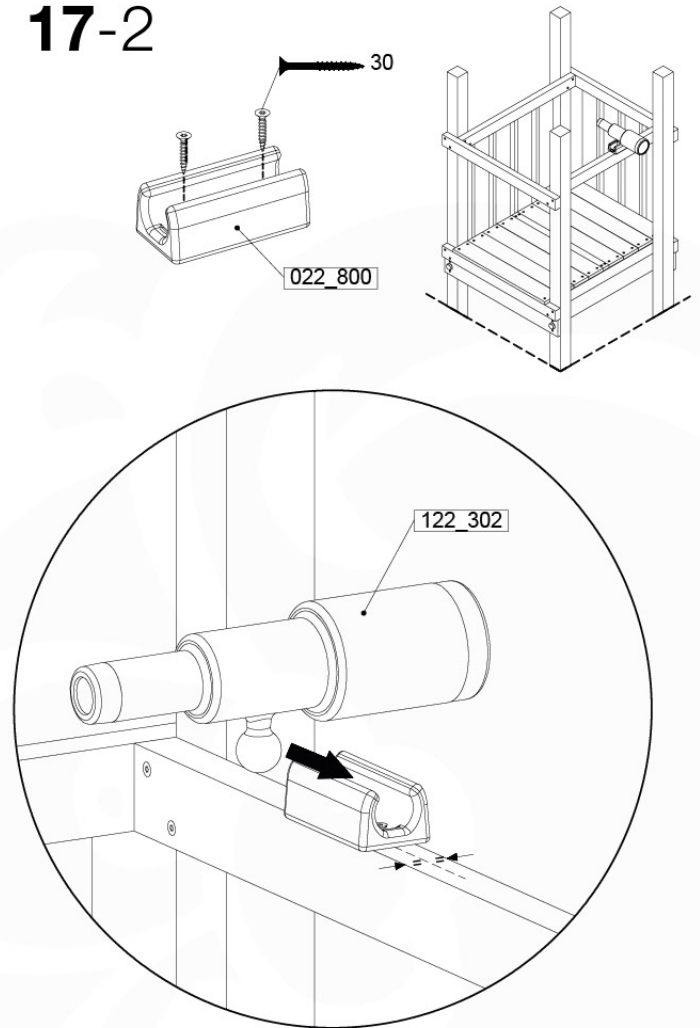

17-1

17-2

17-3

17-4

Accessories set - P03 - 29-9-2021 - v4

Accessories set - P04 - 29-9-2021 - v4