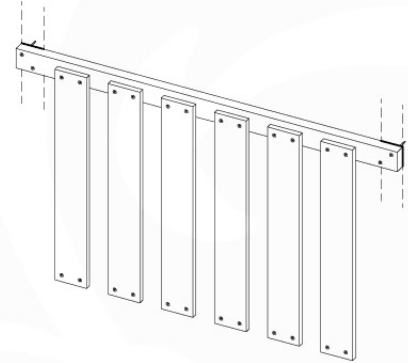

Base Tower NL - P21 - BT14 - 15-10-2021 - v2.1

07-1

07-2

07-3

07-4

08 Balustrade

BL03

	PartNo	PartName	QTY.
Hardware Pack	002_220	Gap Point Screw T25 - 5x45	24
	002_223	Gap Point Screw T25 - 5x80	4
Timber	C114	Beam 1140 mm	1
	D65	Board 650 mm	6

Balustrade 120 - P04 U - 8-10-2021 - v1.1

08-1

09 Balustrade

BL04

	PartNo	PartName	QTY.
Hardware Pack	002_220	Gap Point Screw T25 - 5x45	24
	002_223	Gap Point Screw T25 - 5x80	4
Timber	C114	Beam 1140 mm	1
	D65	Board 650 mm	6