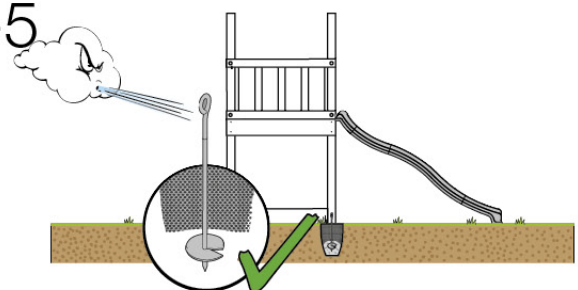

06 Playground Foundation

FD05

Foundation Plan - F05-FD10
22/02/2022 - V2

07 Base Tower

BT14

	PartNo	PartName	QTY.
Hardware pack	001_406	Stealth Screw 8x45	6
	001_417	Stealth Screw 8x80	4
	002_220	Gap Point Screw T25 - 5x45	118
	002_223	Gap Point Screw T25 - 5x80	20
	022_31x	bpc-base version 3	8
	022_84x	bpc cover	8
Other	007_001	Ground-anchor	2
Timber	A240	Post 70x70 L2400	4
	C114	Beam 1140 mm	5
	D100	Board 1000 mm	14
	D114	Board 1140 mm	12