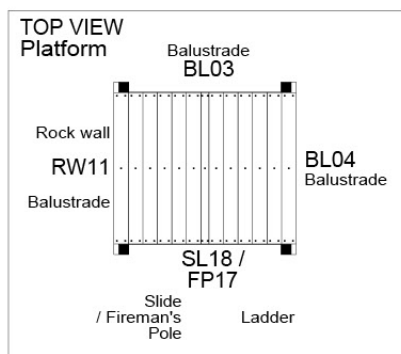

Assembly

Jungle Lodge 2.1

801_040

Jungle Gym
BACKYARD PLAYGROUNDS

since 1988

EN. Warnings. Only for domestic use. Maximum number of users is 6. **DE.** Achtung. Nur für den Hausgebrauch. Maximale Benutzerzahl: 6. **FR.** Attention. Réserve à un usage familial. Le nombre maximal d'utilisateurs est de 6. **NL.** Waarschuwingen. Uitsluitend voor huishoudelijk gebruik. Het maximale aantal gebruikers is 6. **BG.** Внимание. За употреба само в домашни условия. Максималният брой потребители е 6. **CS.** Varování. Jen pro domácí použití. Maximální počet uživatelů je 6. **DA.** Advarsel. Kun til privat brug. Maksimum antal brugere er 6. **EL.** Προειδοποίηση. Μόνο για οικιακή χρήση. Μέγιστος αριθμός χρηστών 6. **ES.** Advertencias. Solo para uso doméstico. Número máximo de usuarios: 6. **ET.** Hoiatused. Ainult koduseks kasutamiseks. Maksimaalne kasutajate arv on 6. **FI.** Varoitukset. Ainoastaan kotikäyttöön. Käyttäjää yhteensä enintään 6. **HR.** Upozorenja. Samo za kućansku uporabu. Maksimalan broj korisnika je 6. **HU.** Figyelmeztetések. Csak otthoni használatra! A használók max. száma: 6. **IS.** Varnaðarorð. Engöngu fyrir einkanoðkun í heimahúsum og á einkalóðum. Hámarksfjöldi notenda er 6. **IT.** Avvertenze. Solo per uso domestico. Massimo numero di utenti è 6. **LT.** Įspėjimai. Tik buitnam naudojimui. Maksimalus naudotojų skaičius 6. **LV.** Brīdinājumi. Izmanto tikai mājās. Maksimālais lietotāju skaits ir 6. **NO.** Advarsel. Kun for privat bruk. Maksimalt antall brukere er 6. **PL.** Ostrzeżenia. Wyłącznie do użytku domowego. Maksymalna liczba użytkowników to 6. **PT.** Avisos. Apenas para uso doméstico. O número máximo de utilizadores é 6. **RO.** Avertismente. Numai pentru uz domestic. Numărul maxim de utilizatori este 6. **RU.** Предостережения. Только для домашнего использования. Максимальное количество пользователей - 6. **SK.** Upozornenia. Iba na domáce použitie. Maximálne množstvo osôb je 6. **SL.** Opozorila. Samo za domačo uporabo. Maksimalno število uporabnikov je 6. **SR.** Upozorenja. Samo za kućnu upotrebu. Maksimalan broj korisnika je 6. **SV.** Varningar. Endast för hemmabruk. Det maximala antalet användare är 6. **TR.** Uyarılar. Sadece ev kullanımı için. Maksimum kullanıcı sayısı 6.