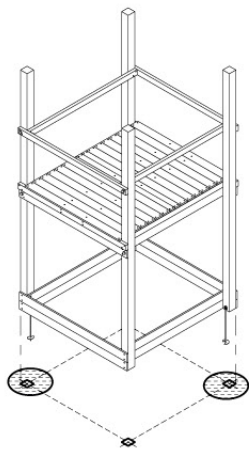

03 Timber

601_042 Timber pack Jungle Lodge 2.1

L

<p>A</p> 	<p>A240</p>	<p>239cm - 240cm</p>	<p>4x</p>
<p>C</p> 	<p>C206 C114 C96 C90</p>	<p>205cm - 206cm 113cm - 114cm 95cm - 96cm 89cm - 90cm</p>	<p>2x 9x 2x 2x</p>
<p>D</p> 	<p>D120 D114 D100 D65</p>	<p>119cm - 120cm 113cm - 114cm 99cm - 100cm 64cm - 65cm</p>	<p>3x 12x 14x 23x</p>

06 Playground Foundation

FD05

Foundation Plan - F05-FD10
22/02/2022 - V2

07 Base Tower

BT14

	PartNo	PartName	QTY.
Hardware pack	001_406	Stealth Screw 8x45	6
	001_417	Stealth Screw 8x80	4
	002_220	Gap Point Screw T25 - 5x45	118
	002_223	Gap Point Screw T25 - 5x80	20
	022_31x	bpc-base version 3	8
	022_84x	bpc cover	8
Other	007_001	Ground-anchor	2
Timber	A240	Post 70x70 L2400	4
	C114	Beam 1140 mm	5
	D100	Board 1000 mm	14
	D114	Board 1140 mm	12

Base Tower NL - P21 - BT14 - 15-10-2021 - v2.1

07-1

07-2

07-3

07-4

08 Balustrade

BL03

	PartNo	PartName	QTY.
Hardware Pack	002_220	Gap Point Screw T25 - 5x45	24
	002_223	Gap Point Screw T25 - 5x80	4
Timber	C114	Beam 1140 mm	1
	D65	Board 650 mm	6