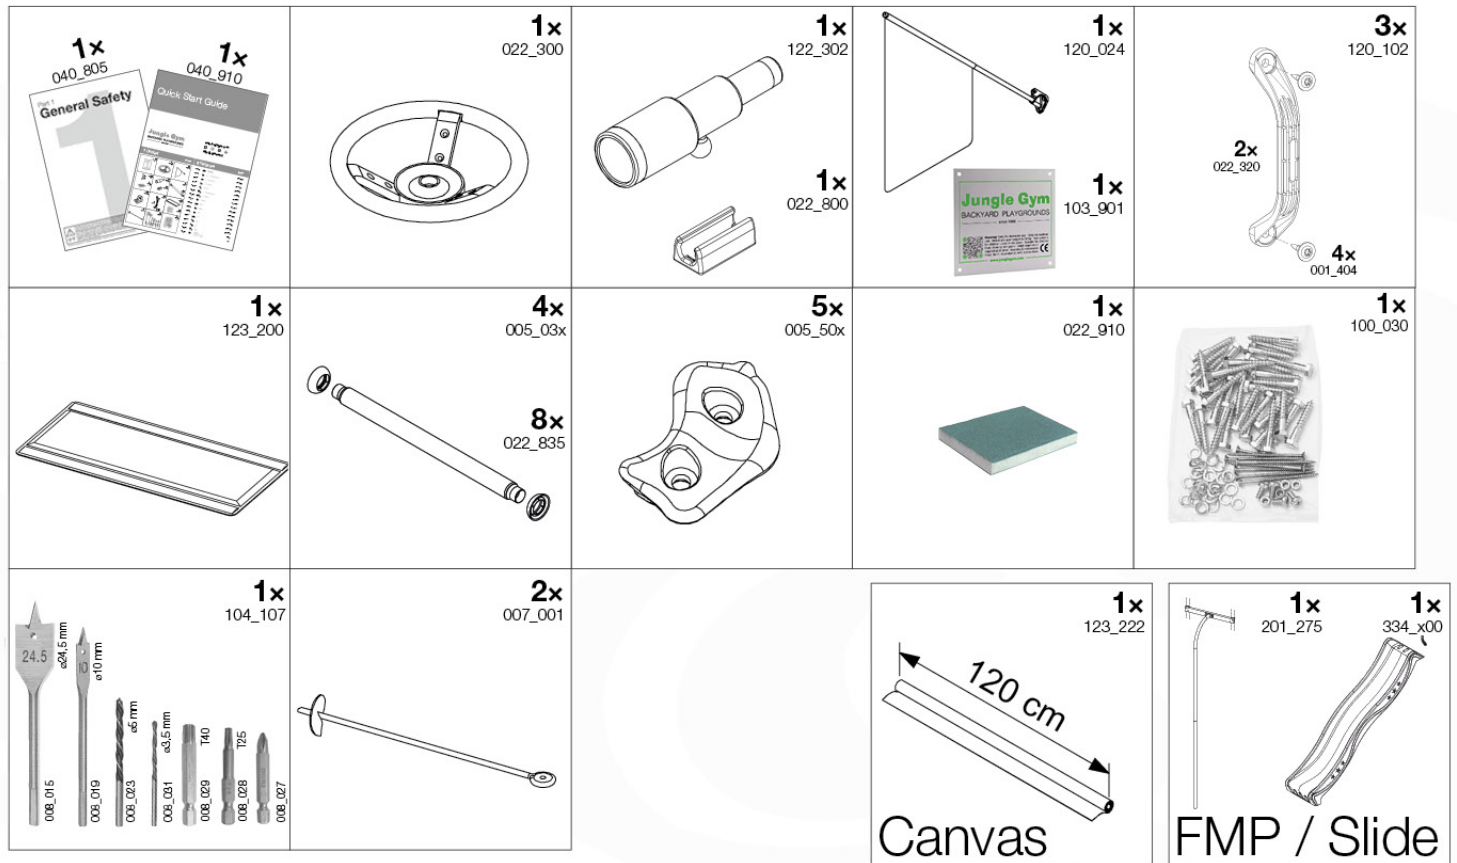

01 What's in the Delivery?

401_080

02 Hardware

Total HWP 100_030 Jungle Lodge 2.1

20220302

001_102	10x		M8 x 30mm	000_101	10x		ø2 x 20mm
001_417	10x		ø8 x 80mm	003_010	10x		M8x14.2mm
001_406	7x		ø8 x 45mm	004_050	10x		M8 x 22mm
001_404	4x		ø8 x 30mm	023_031	10x		ø5mm
002_223	64x		ø5 x 80mm	120_005	14x		M8
002_220	254x		ø5 x 45mm				
002_219	34x		ø5 x 30mm				
002_308	12x		ø5.0 x 20mm				
002_041	3x		ø4.5 x 20mm				
002_042	4x		ø3.5 x 13mm				