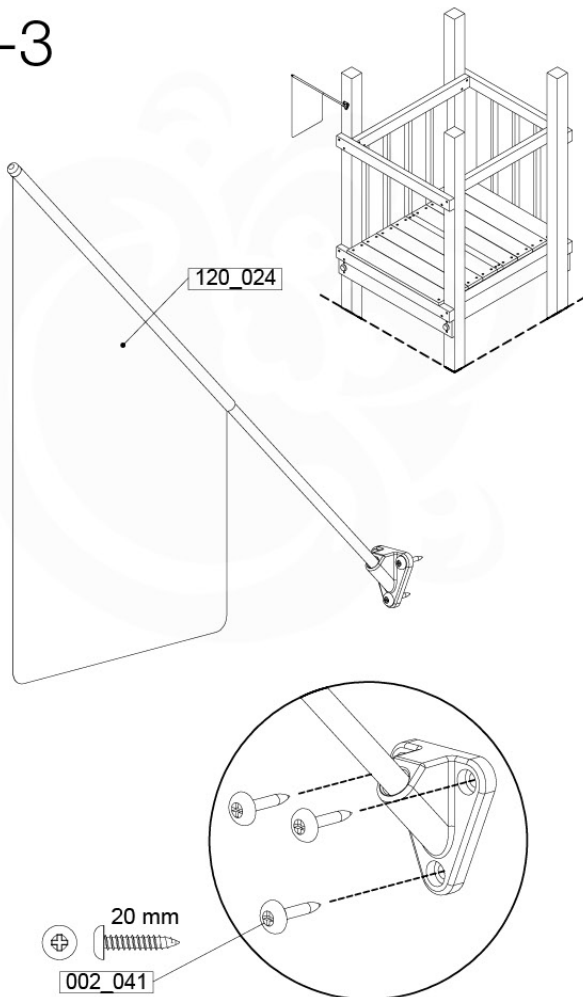

17-1

17-2

17-3

17-4

Accessories set - P03 - 29-9-2021 - v4

Accessories set - P04 - 29-9-2021 - v4