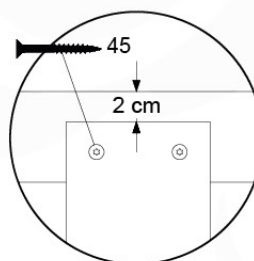

08 Balustrade

BL03

	PartNo	PartName	QTY.
Hardware Pack	002_220	Gap Point Screw T25 - 5x45	24
	002_223	Gap Point Screw T25 - 5x80	4
Timber	C114	Beam 1140 mm	1
	D65	Board 650 mm	6

Balustrade 120 - P04 U - 8-10-2021 - v1.1

08-1