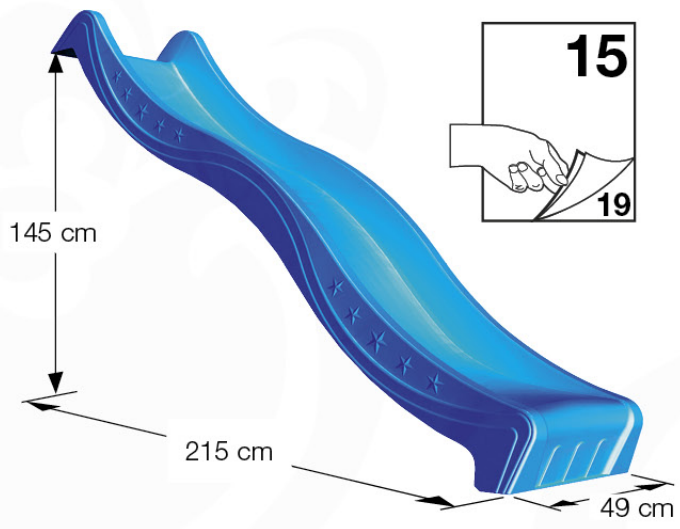

14 Add-on

Wavy Star Slide XXL

- 334_100 Yellow
- 334_200 Blue
- 334_300 Green
- 334_400 Red
- 334_500 Fuchsia
- 334_600 Dark Green