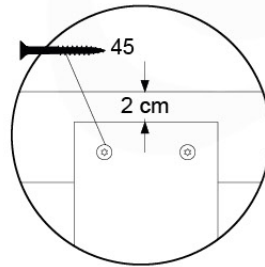

09-1

Balustrade 120 - P03 T - 8-10-2021 - v1.1