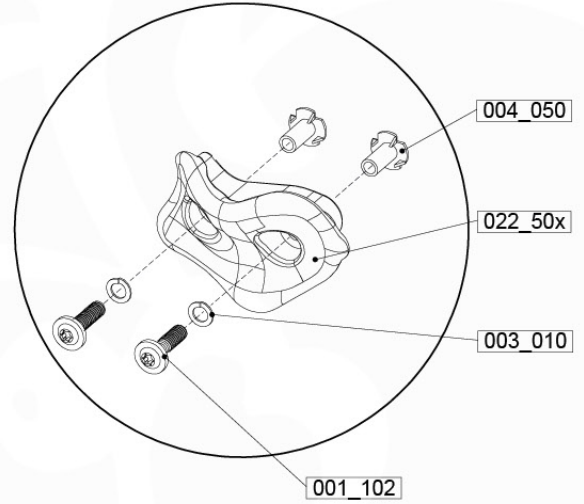

10-4

Rockwell 115 - P51.TL.145 - 13-1-2022 - v2

30 mm

Ø 15 mm

22 mm

Ø 10mm

10-5

Rockwell 115 - P42.TL.145 - 13-1-2022 - v2

Ø 5mm

022_320

30

3x
D65

45

SAFETY
min. 26mm
max. 88mm