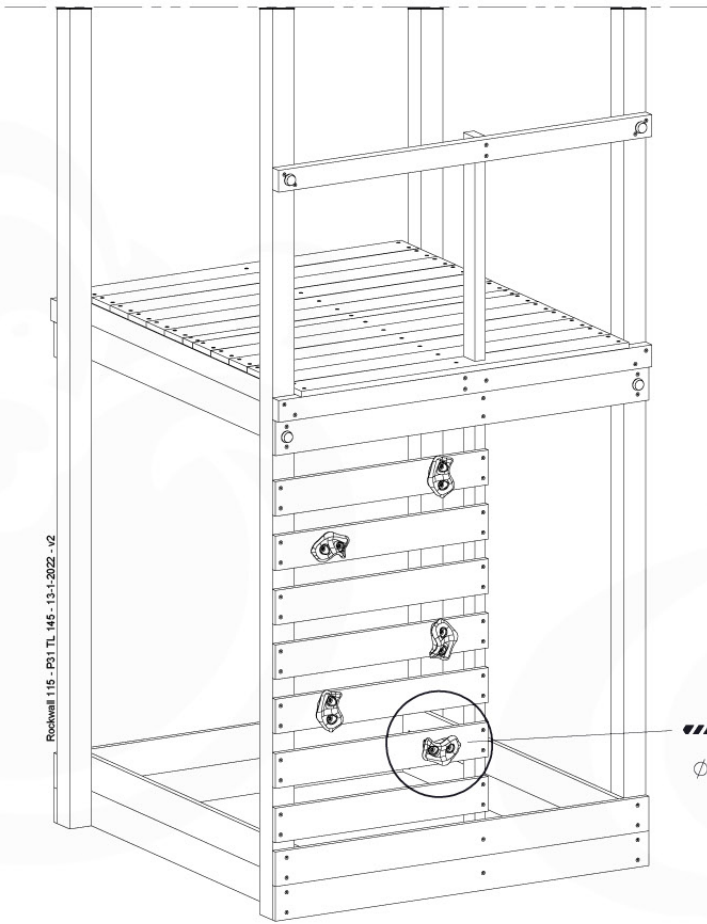

10-4

Rockwell 115 - P51.TL.145 - 13-1-2022 - v2

30 mm

Ø 15 mm

22 mm