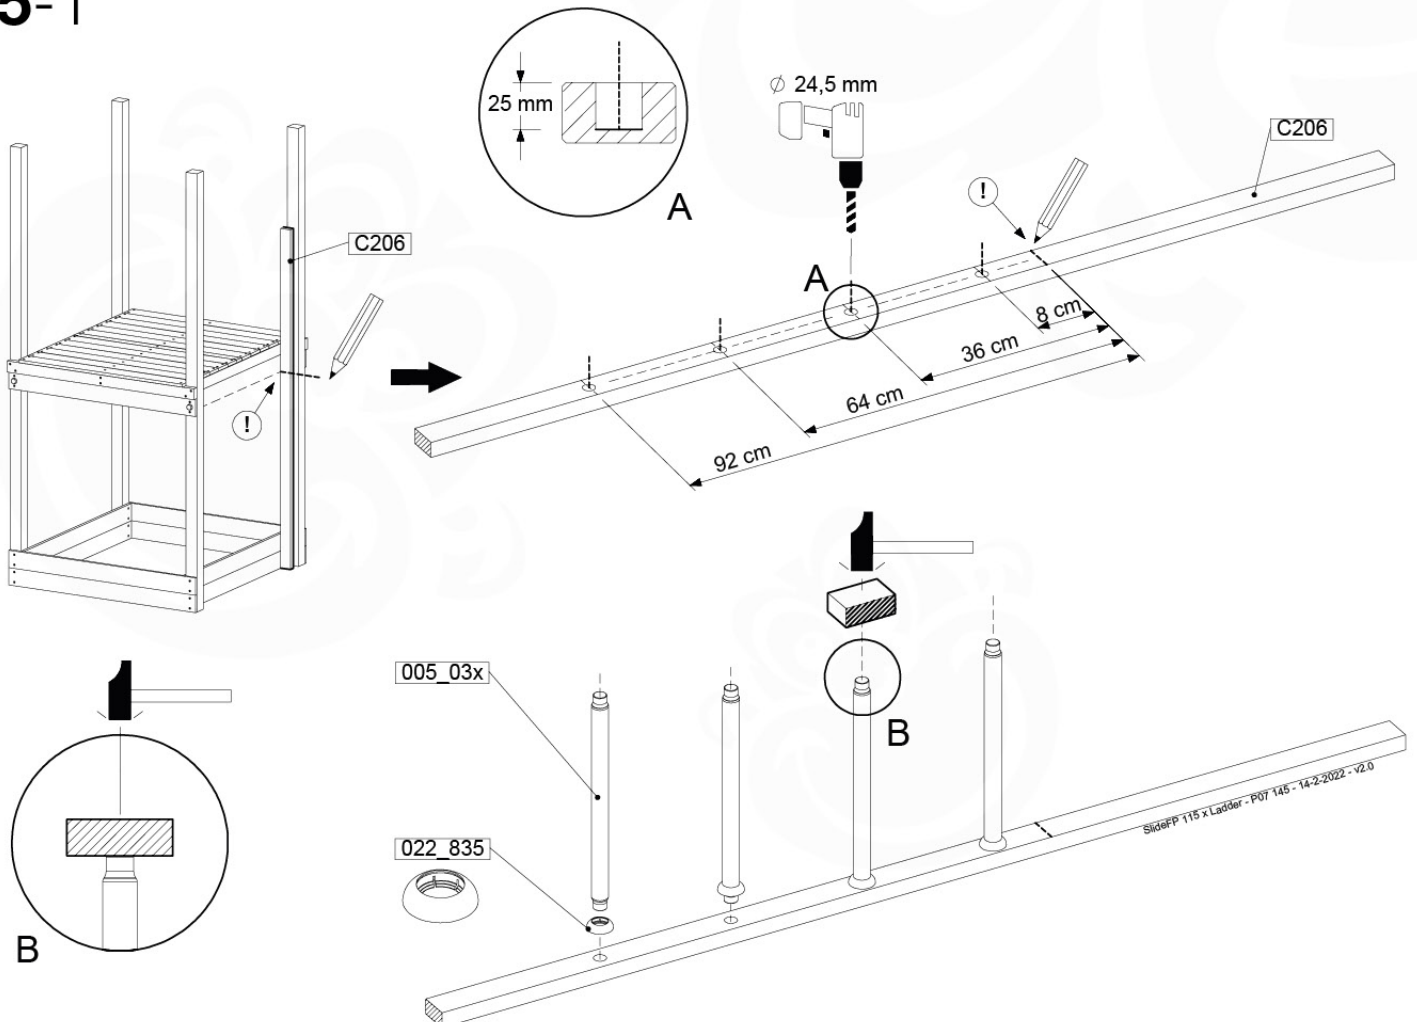

15 Slide Set

SL18

	PartNo	PartName	QTY.
Hardware Pack	000_101	Nail Pan Head	10
	002_220	Gap Point Screw T25 - 5x45	12
	002_223	Gap Point Screw T25 - 5x80	8
	002_308	Gap Point Screw T25 - 5x20	2
Other	005_03x	Ladder Rung Y/B/G/R	4
	022_835	Rung Cap	8
	120_102	Handgrip set (complete 2x)	2
	123_200	Bumperpad	1
	334_xxx	Wavy Star Slide XXL 2650 mm	1
Timber	C114	Beam 1140 mm	1
	C206	Beam 2060 mm	1

15-1