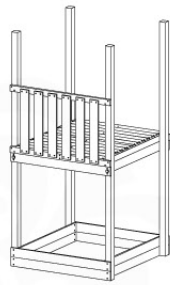

06 Playground Foundation

FD05

Foundation Plan - F05-FD10
22/02/2022 - V2

07 Base Tower

BT14

	PartNo	PartName	QTY.
Hardware pack	001_406	Stealth Screw 8x45	6
	001_417	Stealth Screw 8x80	4
	002_220	Gap Point Screw T25 - 5x45	118
	002_223	Gap Point Screw T25 - 5x80	20
	022_31x	bpc-base version 3	8
	022_84x	bpc cover	8
Other	007_001	Ground-anchor	2
Timber	A240	Post 70x70 L2400	4
	C114	Beam 1140 mm	5
	D100	Board 1000 mm	14
	D114	Board 1140 mm	12

Base Tower NL - P21 - BT14 - 15-10-2021 - v2.1

07-1

07-2

07-3

07-4

08 Balustrade

BL03

	PartNo	PartName	QTY.
Hardware Pack	002_220	Gap Point Screw T25 - 5x45	24
	002_223	Gap Point Screw T25 - 5x80	4
Timber	C114	Beam 1140 mm	1
	D65	Board 650 mm	6

Balustrade 120 - P04 U - 8-10-2021 - v1.1

08-1

09 Balustrade

BL04

	PartNo	PartName	QTY.
Hardware Pack	002_220	Gap Point Screw T25 - 5x45	24
	002_223	Gap Point Screw T25 - 5x80	4
Timber	C114	Beam 1140 mm	1
	D65	Board 650 mm	6

Balustrade 120 - P03 T - 8-10-2021 - v1.1

09-1

Balustrade 120 - P03 T - 8-10-2021 - v1.1

10 Rock Wall

RW11

	PartNo	PartName	QTY.
Hardware Pack	001_102	Washer Head Screw T40 M8x30	10
	002_220	Gap Point Screw T25 - 5x45	44
	002_223	Gap Point Screw T25 - 5x80	9
	003_010	M8 spring lock washer	10
	004_050	M8 22mm Drive in Nut	10
Other	022_50x	Climbing Rock	5
	120_102	Handgrip set (complete 2x)	1
Timber	C114	Beam 1140 mm	1
	C206	Beam 2060 mm	1
	D65	Board 650 mm	10