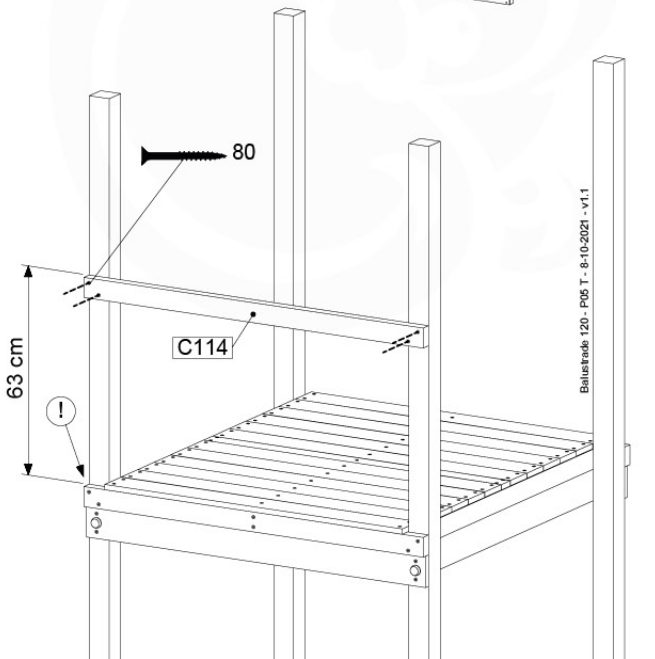

06 Playground Foundation

FD05

Foundation Plan - F05-FD10
22/02/2022 - V2

07 Base Tower

BT14

	PartNo	PartName	QTY.
Hardware pack	001_406	Stealth Screw 8x45	6
	001_417	Stealth Screw 8x80	4
	002_220	Gap Point Screw T25 - 5x45	118
	002_223	Gap Point Screw T25 - 5x80	20
	022_31x	bpc-base version 3	8
	022_84x	bpc cover	8
Other	007_001	Ground-anchor	2
Timber	A240	Post 70x70 L2400	4
	C114	Beam 1140 mm	5
	D100	Board 1000 mm	14
	D114	Board 1140 mm	12

Base Tower NL - P21 - BT14 - 15-10-2021 - v2.1

07-1

07-2

07-3

07-4

08 Balustrade

BL03

	PartNo	PartName	QTY.
Hardware Pack	002_220	Gap Point Screw T25 - 5x45	24
	002_223	Gap Point Screw T25 - 5x80	4
Timber	C114	Beam 1140 mm	1
	D65	Board 650 mm	6

Balustrade 120 - P04 U - 8-10-2021 - v1.1

08-1

09 Balustrade

BL04

	PartNo	PartName	QTY.
Hardware Pack	002_220	Gap Point Screw T25 - 5x45	24
	002_223	Gap Point Screw T25 - 5x80	4
Timber	C114	Beam 1140 mm	1
	D65	Board 650 mm	6

Balustrade 120 - P03 T - 8-10-2021 - v1.1

09-1

Balustrade 120 - P03 T - 8-10-2021 - v1.1

10 Rock Wall

RW11

	PartNo	PartName	QTY.
Hardware Pack	001_102	Washer Head Screw T40 M8x30	10
	002_220	Gap Point Screw T25 - 5x45	44
	002_223	Gap Point Screw T25 - 5x80	9
	003_010	M8 spring lock washer	10
	004_050	M8 22mm Drive in Nut	10
Other	022_50x	Climbing Rock	5
	120_102	Handgrip set (complete 2x)	1
Timber	C114	Beam 1140 mm	1
	C206	Beam 2060 mm	1
	D65	Board 650 mm	10