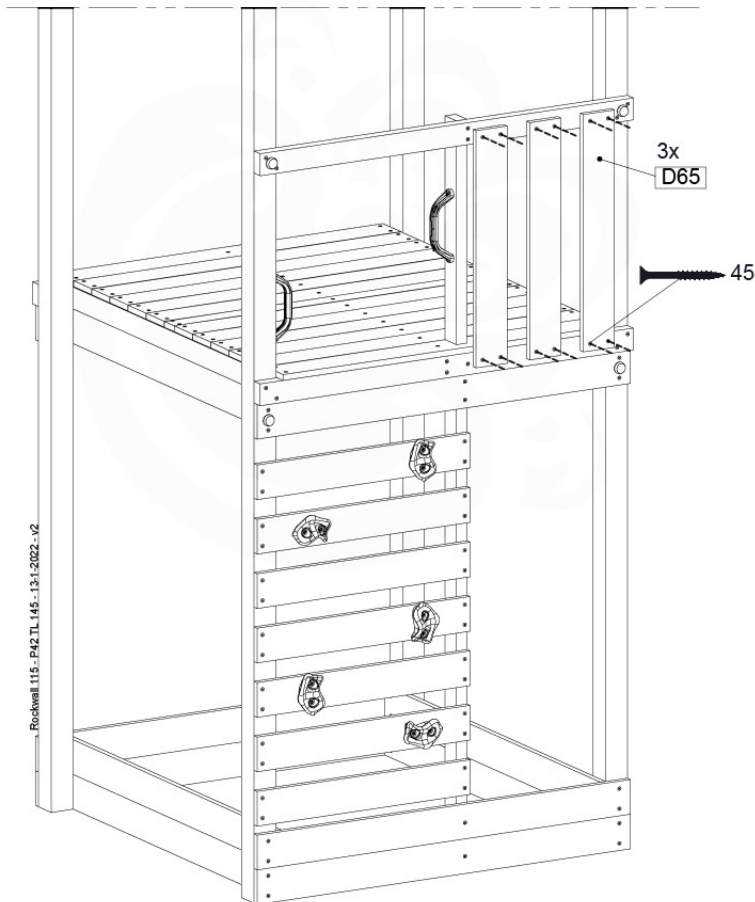

10-5

Rockwell 115 - P42.TL.145 - 13-1-2022 - v2

Ø 5mm