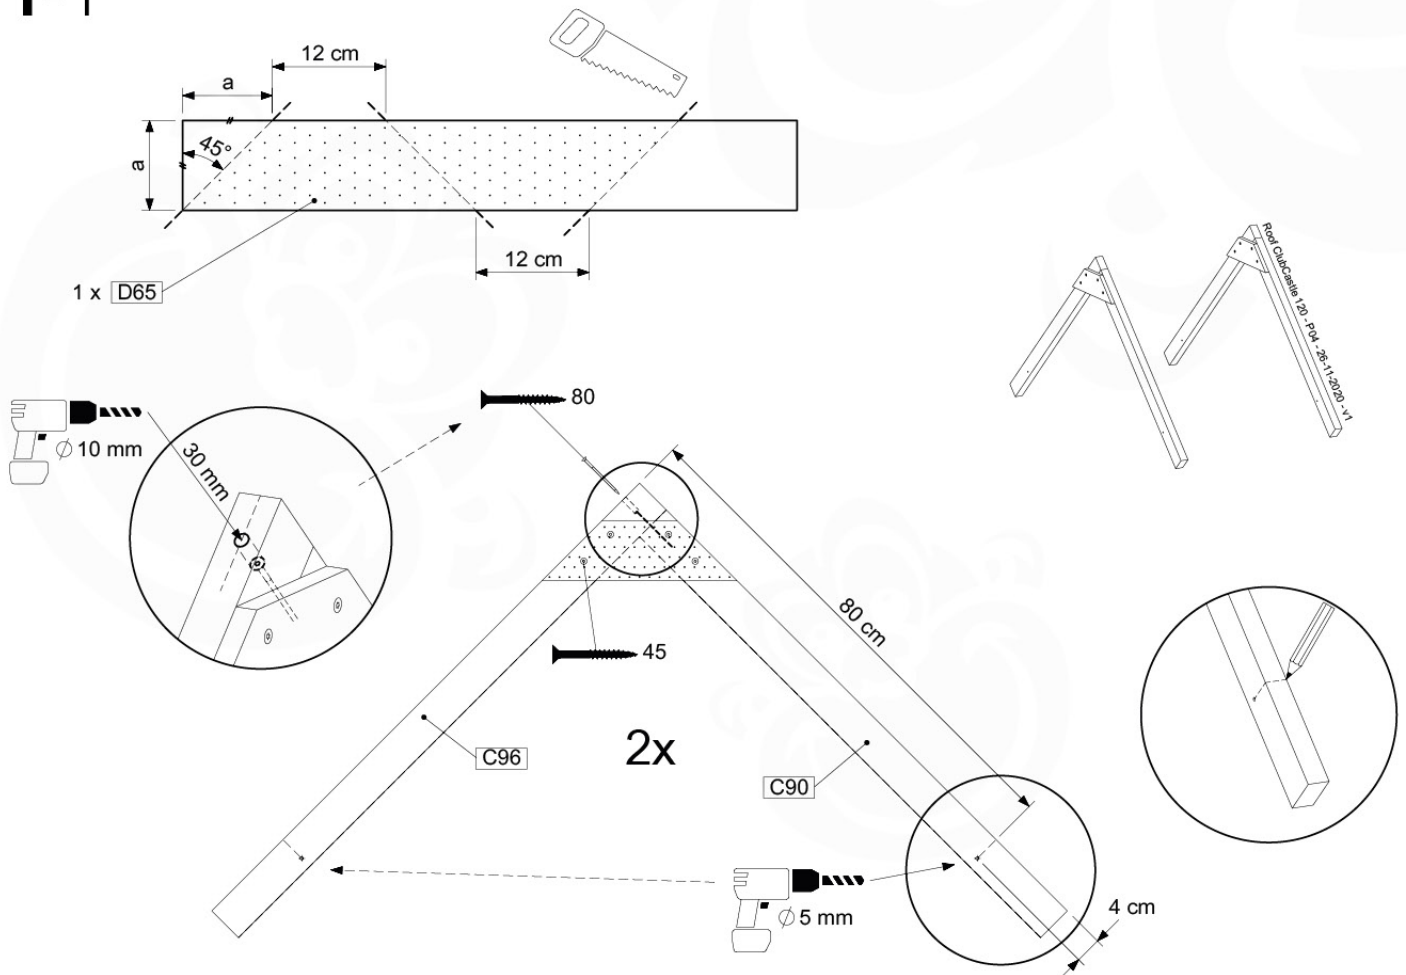

11 Roof

RF07

	PartNo	PartName	QTY.
Hardware Pack	001_417	Stealth Screw 8x80	4
	002_220	Gap Point Screw T25 - 5x45	20
	002_223	Gap Point Screw T25 - 5x80	2
	002_308	Gap Point Screw T25 - 5x20	10
	023_031	Finishing Washer GPS 5.0	10
Other	123_222	Sheet Canvas Navigator Line 1200x1850	1
Timber	C90	Beam 900 mm	2
	C96	Beam L=(900+beamheight) mm	2
	D65	Board 650 mm	1
	D120	Board 1200 mm	3

Roof CubCaele 120 - P02 - RF07 - 26-11-2020 - v1

11-1