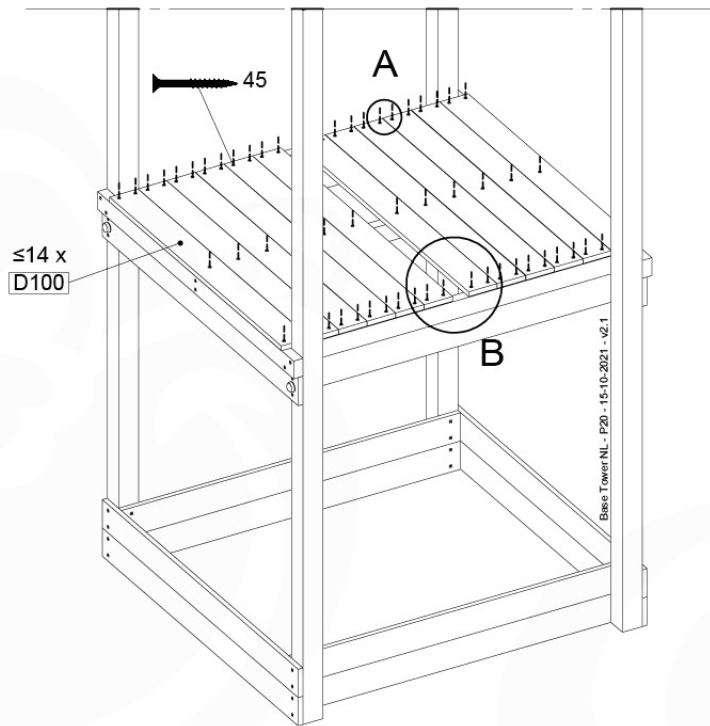

06 Playground Foundation

FD05

Foundation Plan - F05-FD10
22/02/2022 - V2

07 Base Tower

BT14

	PartNo	PartName	QTY.
Hardware pack	001_406	Stealth Screw 8x45	6
	001_417	Stealth Screw 8x80	4
	002_220	Gap Point Screw T25 - 5x45	118
	002_223	Gap Point Screw T25 - 5x80	20
	022_31x	bpc-base version 3	8
	022_84x	bpc cover	8
Other	007_001	Ground-anchor	2
Timber	A240	Post 70x70 L2400	4
	C114	Beam 1140 mm	5
	D100	Board 1000 mm	14
	D114	Board 1140 mm	12

Base Tower NL - P21 - BT14 - 15-10-2021 - v2.1

07-1

07-2

07-3

07-4

08 Balustrade

BL03

	PartNo	PartName	QTY.
Hardware Pack	002_220	Gap Point Screw T25 - 5x45	24
	002_223	Gap Point Screw T25 - 5x80	4
Timber	C114	Beam 1140 mm	1
	D65	Board 650 mm	6

Balustrade 120 - P04 U - 8-10-2021 - v1.1

08-1

09 Balustrade

BL04

	PartNo	PartName	QTY.
Hardware Pack	002_220	Gap Point Screw T25 - 5x45	24
	002_223	Gap Point Screw T25 - 5x80	4
Timber	C114	Beam 1140 mm	1
	D65	Board 650 mm	6