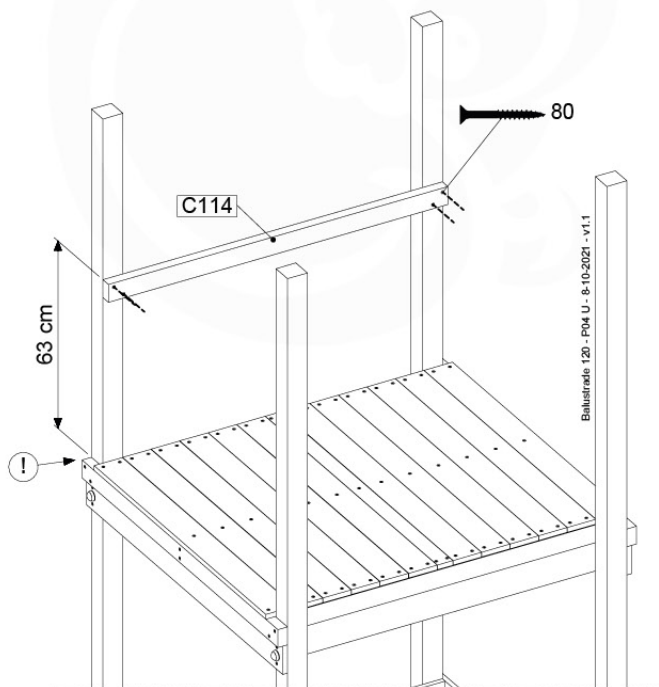

06 Playground Foundation

FD05

Foundation Plan - F05-FD10
22/02/2022 - V2

07 Base Tower

BT14

	PartNo	PartName	QTY.
Hardware pack	001_406	Stealth Screw 8x45	6
	001_417	Stealth Screw 8x80	4
	002_220	Gap Point Screw T25 - 5x45	118
	002_223	Gap Point Screw T25 - 5x80	20
	022_31x	bpc-base version 3	8
	022_84x	bpc cover	8
Other	007_001	Ground-anchor	2
Timber	A240	Post 70x70 L2400	4
	C114	Beam 1140 mm	5
	D100	Board 1000 mm	14
	D114	Board 1140 mm	12

Base Tower NL - P21 - BT14 - 15-10-2021 - v2.1

07-1

07-2

07-3

07-4

08 Balustrade

BL03

	PartNo	PartName	QTY.
Hardware Pack	002_220	Gap Point Screw T25 - 5x45	24
	002_223	Gap Point Screw T25 - 5x80	4
Timber	C114	Beam 1140 mm	1
	D65	Board 650 mm	6

Balustrade 120 - P04 U - 8-10-2021 - v1.1

08-1

09 Balustrade

BL04

	PartNo	PartName	QTY.
Hardware Pack	002_220	Gap Point Screw T25 - 5x45	24
	002_223	Gap Point Screw T25 - 5x80	4
Timber	C114	Beam 1140 mm	1
	D65	Board 650 mm	6