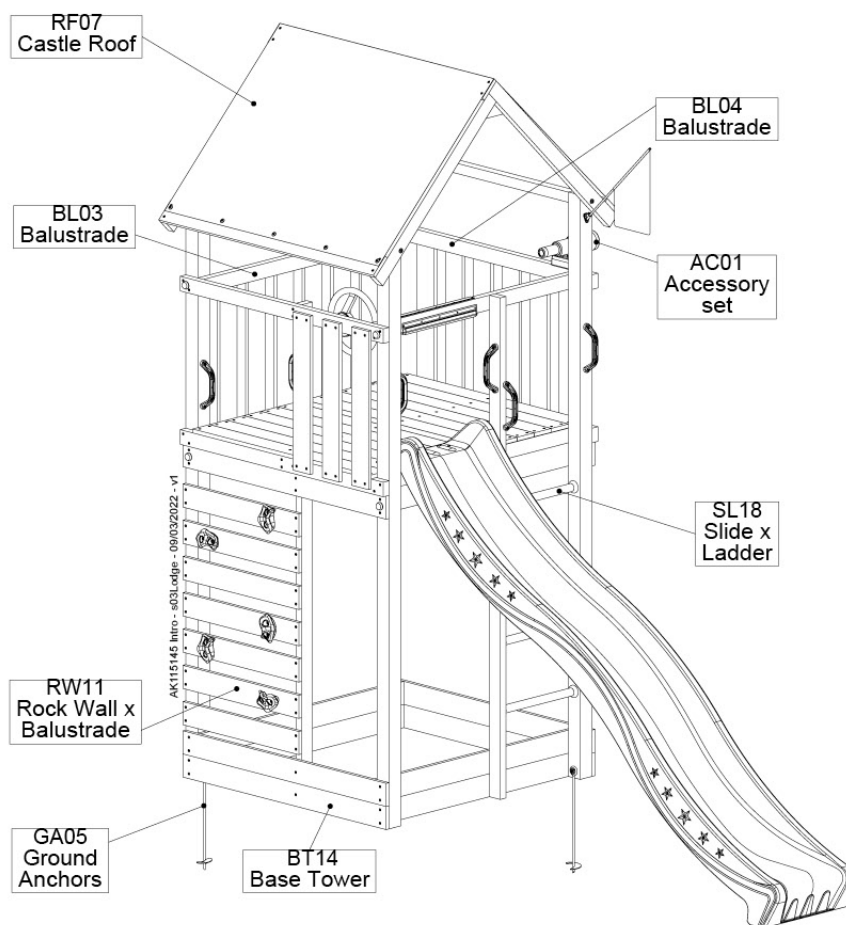

Assembly

Jungle Lodge 2.1

801_040

Jungle Gym
BACKYARD PLAYGROUNDS

since 1988

EN. Warnings. Only for domestic use. Maximum number of users is 6. **DE.** Achtung. Nur für den Hausgebrauch. Maximale Benutzerzahl: 6. **FR.** Attention. Réserve à un usage familial. Le nombre maximal d'utilisateurs est de 6. **NL.** Waarschuwingen. Uitsluitend voor huishoudelijk gebruik. Het maximale aantal gebruikers is 6. **BG.** Внимание. За употреба само в домашни условия. Максималният брой потребители е 6. **CS.** Varování. Jen pro domácí použití. Maximální počet uživatelů je 6. **DA.** Advarsel. Kun til privat brug. Maksimum antal brugere er 6. **EL.** Προειδοποίηση. Μόνο για οικιακή χρήση. Μέγιστος αριθμός χρηστών 6. **ES.** Advertencias. Solo para uso doméstico. Número máximo de usuarios: 6. **ET.** Hoiatused. Ainult koduseks kasutamiseks. Maksimaalne kasutajate arv on 6. **FI.** Varoitukset. Ainoastaan kotikäyttöön. Käyttäjää yhteensä enintään 6. **HR.** Upozorenja. Samo za kućansku uporabu. Maksimalan broj korisnika je 6. **HU.** Figyelmeztetések. Csak otthoni használatra! A használók max. száma: 6. **IS.** Varnaðarorð. Engöngu fyrir einkanoðkun í heimahúsum og á einkalóðum. Hámarksfjöldi notenda er 6. **IT.** Avvertenze. Solo per uso domestico. Massimo numero di utenti è 6. **LT.** Įspėjimai. Tik buitnam naudojimui. Maksimalus naudotojų skaičius 6. **LV.** Brīdinājumi. Izmanto tikai mājās. Maksimālais lietotāju skaits ir 6. **NO.** Advarsel. Kun for privat bruk. Maksimalt antall brukere er 6. **PL.** Ostrzeżenia. Wyłącznie do użytku domowego. Maksymalna liczba użytkowników to 6. **PT.** Avisos. Apenas para uso doméstico. O número máximo de utilizadores é 6. **RO.** Avertismente. Numai pentru uz domestic. Numărul maxim de utilizatori este 6. **RU.** Предостережения. Только для домашнего использования. Максимальное количество пользователей - 6. **SK.** Upozornenia. Iba na domáce použitie. Maximálne množstvo osôb je 6. **SL.** Opozorila. Samo za domačo uporabo. Maksimalno število uporabnikov je 6. **SR.** Upozorenja. Samo za kućnu upotrebu. Maksimalan broj korisnika je 6. **SV.** Varningar. Endast för hemmabruk. Det maximala antalet användare är 6. **TR.** Uyarılar. Sadece ev kullanımı için. Maksimum kullanıcı sayısı 6.