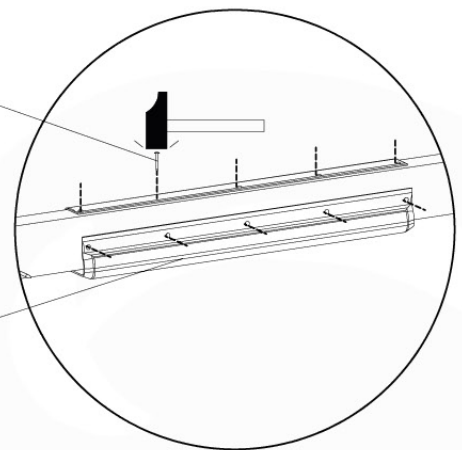

15-4

SlideP-115 x Ladder - P18.L145 - 14-2-2022 - v2.0

10 x
000_101

123_200

45

10-15 mm

Ø 3.5mm

15-5

25cm

10 cm

25 cm

Ø 5mm

022_320

30

SlideP-115 x Ladder - P20 UL - 14-2-2022 - v2.0