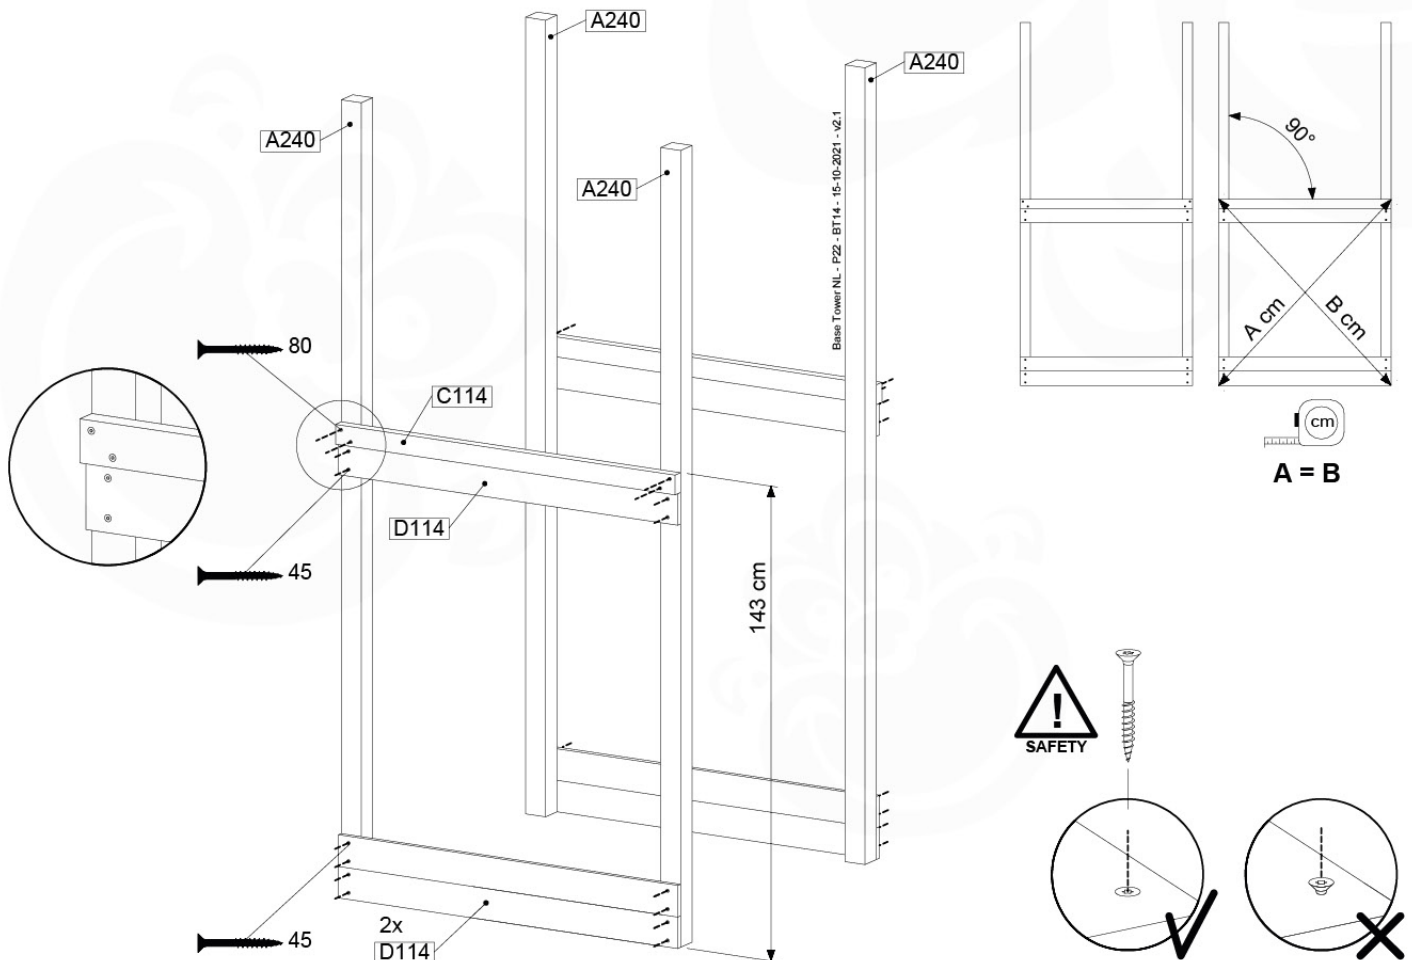

07 Base Tower

BT14

	PartNo	PartName	QTY.
Hardware pack	001_406	Stealth Screw 8x45	6
	001_417	Stealth Screw 8x80	4
	002_220	Gap Point Screw T25 - 5x45	118
	002_223	Gap Point Screw T25 - 5x80	20
	022_31x	bpc-base version 3	8
	022_84x	bpc cover	8
Other	007_001	Ground-anchor	2
Timber	A240	Post 70x70 L2400	4
	C114	Beam 1140 mm	5
	D100	Board 1000 mm	14
	D114	Board 1140 mm	12

Base Tower NL - P21 - BT14 - 15-10-2021 - v2.1

07-1