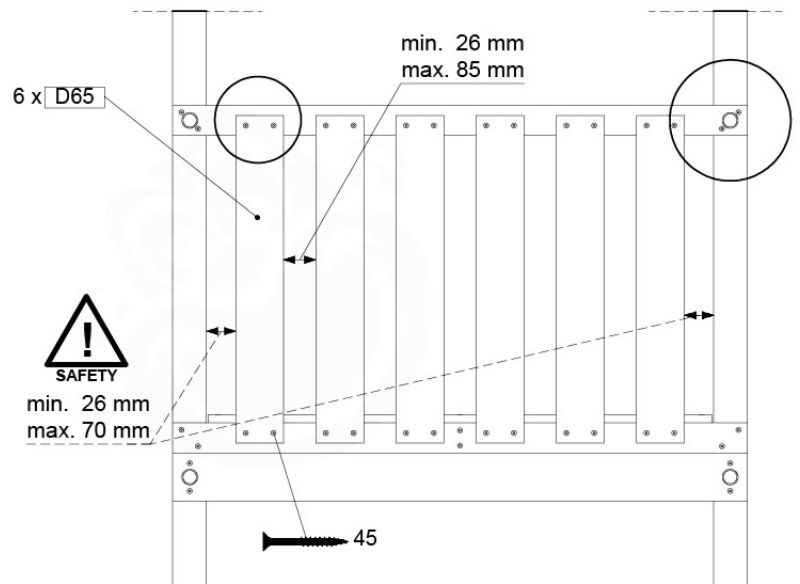

09 Balustrade

BL04

	PartNo	PartName	QTY.
Hardware Pack	002_220	Gap Point Screw T25 - 5x45	24
	002_223	Gap Point Screw T25 - 5x80	4
Timber	C114	Beam 1140 mm	1
	D65	Board 650 mm	6

Balustrade 120 - P03 T - 8-10-2021 - v1.1

09-1

Balustrade 120 - P03 T - 8-10-2021 - v1.1