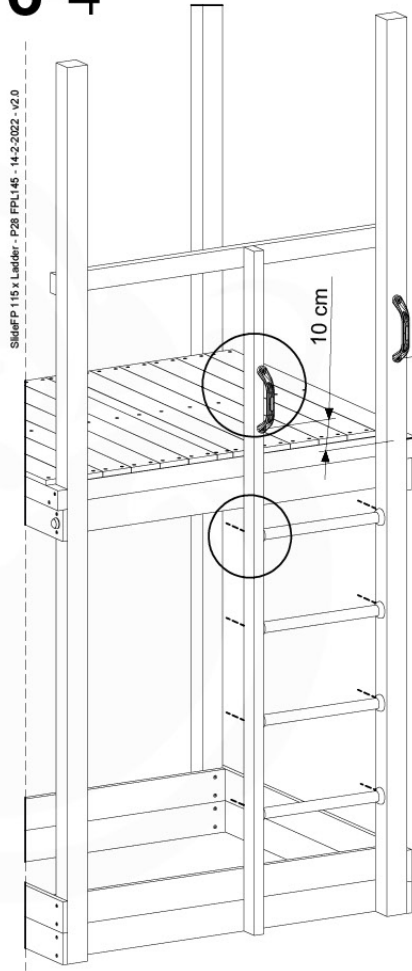

16-4

➔ Fireman's Pole (201_275)
040_335 Part 2

17 Accessories

AC01

(194_119)

	PartNo	PartName	QTY.
Hardware Pack 100_617	001_406	Stealth Screw 8x45	1
	002_041	Dome head screw 4.5 x 20 mm	3
	002_042	Dome head screw 3.5 x 13mm	4
	002_219	Gap Point Screw T25 - 5x30	2
Other	022_300	Steering Wheel	1
	022_800	Rail P/T 105	1
	022_910	Sandpad	1
	103_901	Logo ID Plate	1
	104_107	Tool Set Climbing Units	1
	120_024	Tower Flag	1
	122_302	Telescope	1

Accessory set - P02 - 29-9-2021 - 1.04