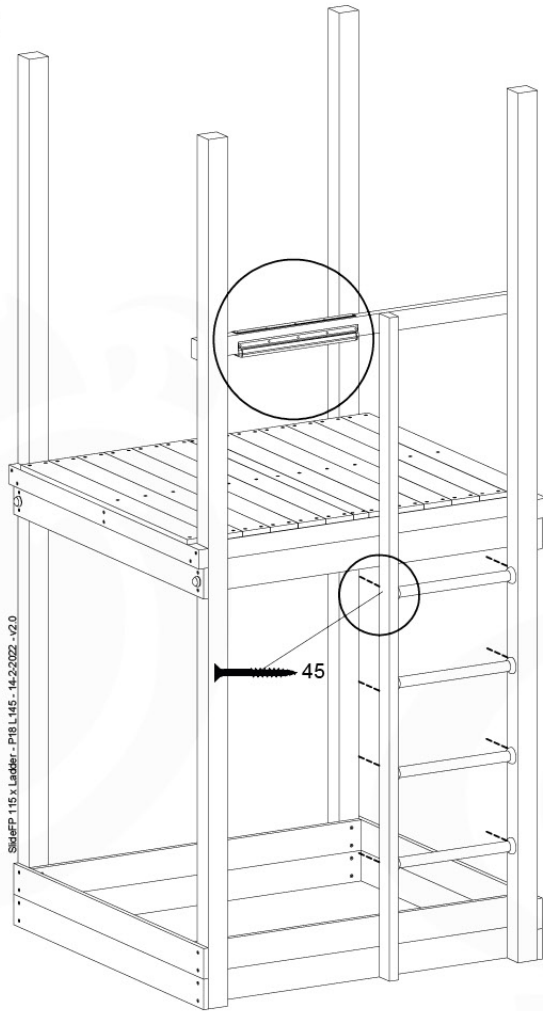

15-4

SlideP-115 x Ladder - P18.L145 - 14-2-2022 - v2.0

10 x
000_101