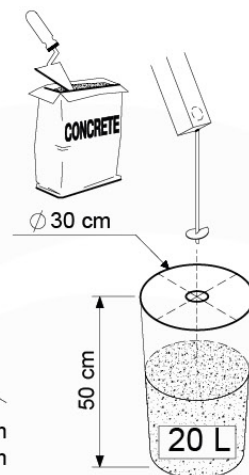

06 Playground Foundation

FD05

Foundation Plan - F05-FD10
22/02/2022 - V2

07 Base Tower

BT14

	PartNo	PartName	QTY.
Hardware pack	001_406	Stealth Screw 8x45	6
	001_417	Stealth Screw 8x80	4
	002_220	Gap Point Screw T25 - 5x45	118
	002_223	Gap Point Screw T25 - 5x80	20
	022_31x	bpc-base version 3	8
	022_84x	bpc cover	8
Other	007_001	Ground-anchor	2
Timber	A240	Post 70x70 L2400	4
	C114	Beam 1140 mm	5
	D100	Board 1000 mm	14
	D114	Board 1140 mm	12