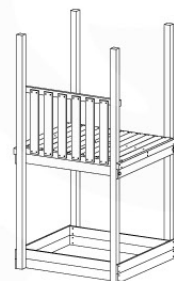

06 Playground Foundation

FD05

Foundation Plan - F05-FD10
22/02/2022 - V2

07 Base Tower

BT14

	PartNo	PartName	QTY.
Hardware pack	001_406	Stealth Screw 8x45	6
	001_417	Stealth Screw 8x80	4
	002_220	Gap Point Screw T25 - 5x45	118
	002_223	Gap Point Screw T25 - 5x80	20
	022_31x	bpc-base version 3	8
	022_84x	bpc cover	8
Other	007_001	Ground-anchor	2
Timber	A240	Post 70x70 L2400	4
	C114	Beam 1140 mm	5
	D100	Board 1000 mm	14
	D114	Board 1140 mm	12

Base Tower NL - P21 - BT14 - 15-10-2021 - v2.1

07-1

07-2

07-3

07-4

08 Balustrade

BL03

	PartNo	PartName	QTY.
Hardware Pack	002_220	Gap Point Screw T25 - 5x45	24
	002_223	Gap Point Screw T25 - 5x80	4
Timber	C114	Beam 1140 mm	1
	D65	Board 650 mm	6

Balustrade 120 - P04 U - 8-10-2021 - v1.1

08-1

09 Balustrade

BL04

	PartNo	PartName	QTY.
Hardware Pack	002_220	Gap Point Screw T25 - 5x45	24
	002_223	Gap Point Screw T25 - 5x80	4
Timber	C114	Beam 1140 mm	1
	D65	Board 650 mm	6