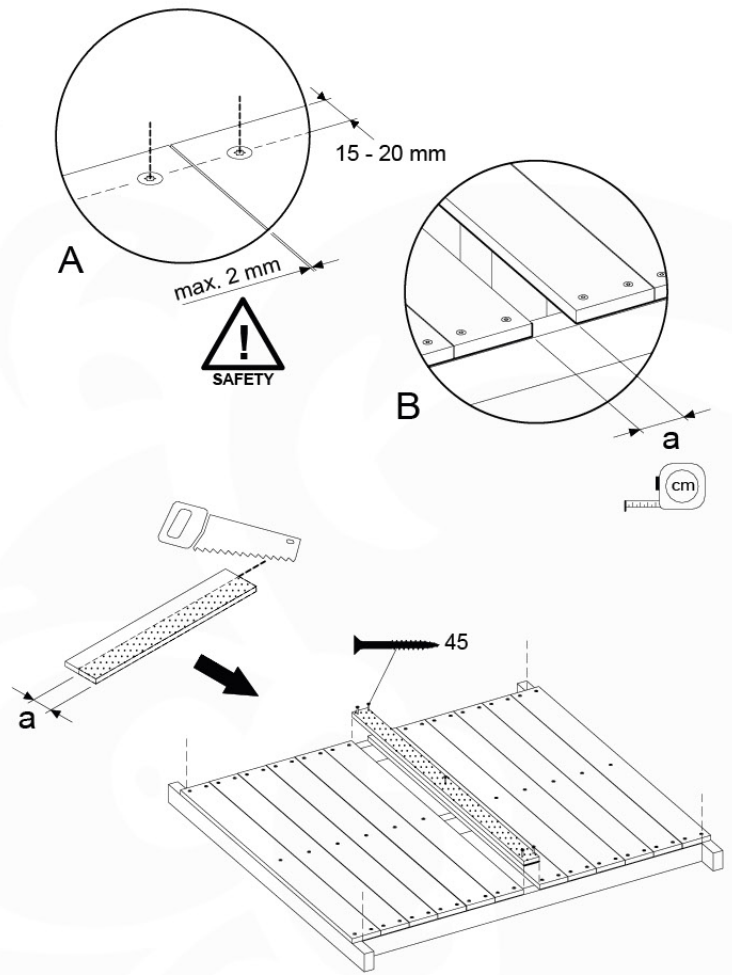

06 Playground Foundation

FD05

Foundation Plan - F05-FD10
22/02/2022 - V2

07 Base Tower

BT14

	PartNo	PartName	QTY.
Hardware pack	001_406	Stealth Screw 8x45	6
	001_417	Stealth Screw 8x80	4
	002_220	Gap Point Screw T25 - 5x45	118
	002_223	Gap Point Screw T25 - 5x80	20
	022_31x	bpc-base version 3	8
	022_84x	bpc cover	8
Other	007_001	Ground-anchor	2
Timber	A240	Post 70x70 L2400	4
	C114	Beam 1140 mm	5
	D100	Board 1000 mm	14
	D114	Board 1140 mm	12

Base Tower NL - P21 - BT14 - 15-10-2021 - v2.1

07-1

07-2

07-3

07-4

08 Balustrade

BL03

	PartNo	PartName	QTY.
Hardware Pack	002_220	Gap Point Screw T25 - 5x45	24
	002_223	Gap Point Screw T25 - 5x80	4
Timber	C114	Beam 1140 mm	1
	D65	Board 650 mm	6

Balustrade 120 - P04 U - 8-10-2021 - v1.1

08-1

09 Balustrade

BL04

	PartNo	PartName	QTY.
Hardware Pack	002_220	Gap Point Screw T25 - 5x45	24
	002_223	Gap Point Screw T25 - 5x80	4
Timber	C114	Beam 1140 mm	1
	D65	Board 650 mm	6