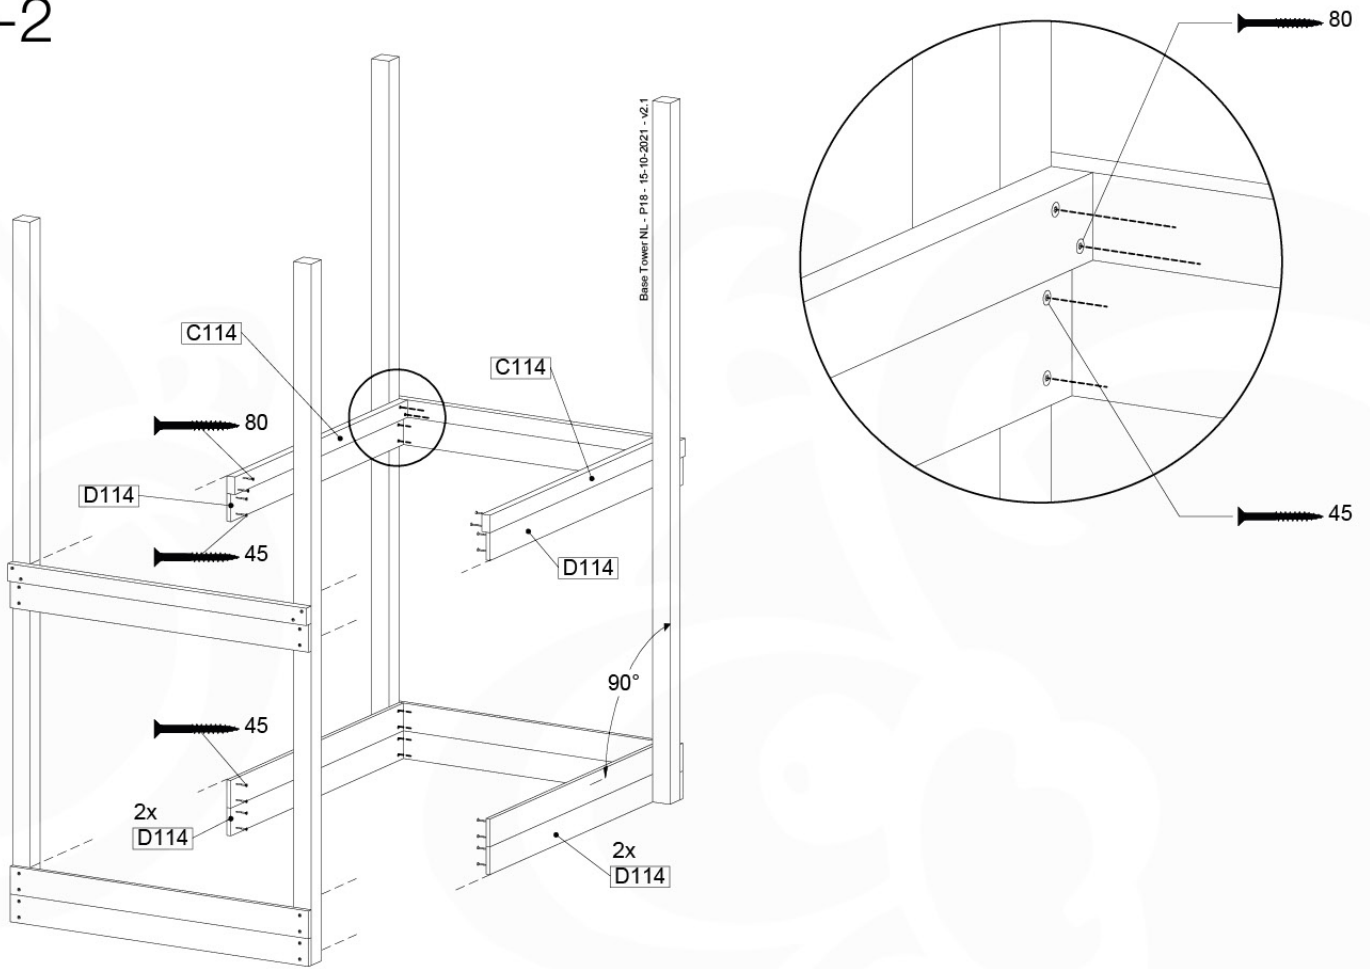

06 Playground Foundation

FD05

Foundation Plan - F05-FD10
22/02/2022 - V2

07 Base Tower

BT14

	PartNo	PartName	QTY.
Hardware pack	001_406	Stealth Screw 8x45	6
	001_417	Stealth Screw 8x80	4
	002_220	Gap Point Screw T25 - 5x45	118
	002_223	Gap Point Screw T25 - 5x80	20
	022_31x	bpc-base version 3	8
	022_84x	bpc cover	8
Other	007_001	Ground-anchor	2
Timber	A240	Post 70x70 L2400	4
	C114	Beam 1140 mm	5
	D100	Board 1000 mm	14
	D114	Board 1140 mm	12

Base Tower NL - P21 - BT14 - 15-10-2021 - v2.1

07-1

07-2

07-3

07-4

08 Balustrade

BL03

	PartNo	PartName	QTY.
Hardware Pack	002_220	Gap Point Screw T25 - 5x45	24
	002_223	Gap Point Screw T25 - 5x80	4
Timber	C114	Beam 1140 mm	1
	D65	Board 650 mm	6

Balustrade 120 - P04 U - 8-10-2021 - v1.1

08-1

09 Balustrade

BL04

	PartNo	PartName	QTY.
Hardware Pack	002_220	Gap Point Screw T25 - 5x45	24
	002_223	Gap Point Screw T25 - 5x80	4
Timber	C114	Beam 1140 mm	1
	D65	Board 650 mm	6