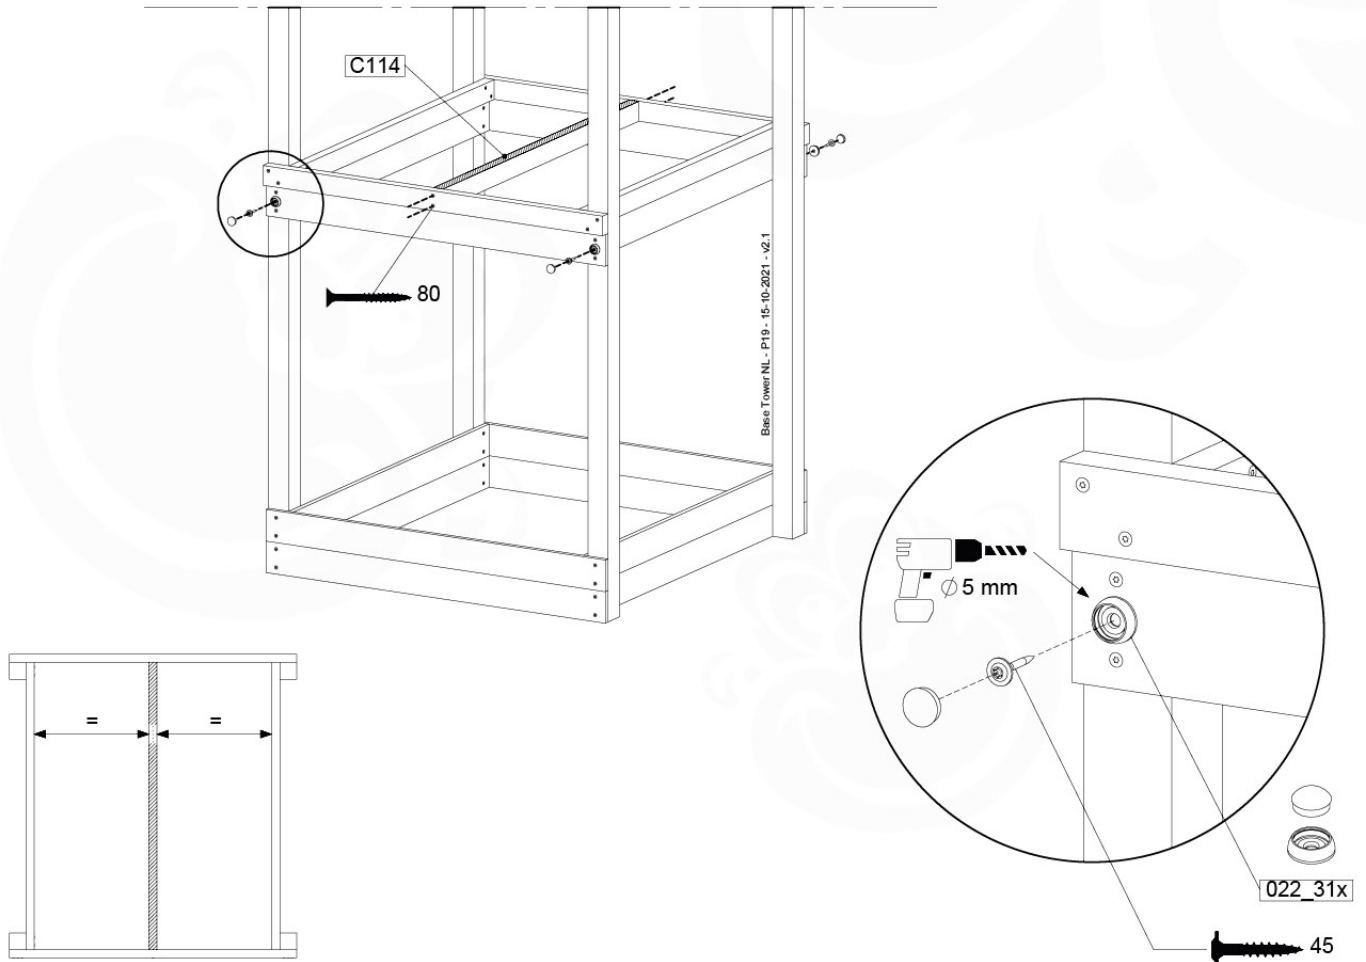

Base Tower NL - P21 - BT14 - 15-10-2021 - v2.1

07-1

07-2

07-3

07-4

08 Balustrade

BL03

	PartNo	PartName	QTY.
Hardware Pack	002_220	Gap Point Screw T25 - 5x45	24
	002_223	Gap Point Screw T25 - 5x80	4
Timber	C114	Beam 1140 mm	1
	D65	Board 650 mm	6

Balustrade 120 - P04 U - 8-10-2021 - v1.1

08-1

09 Balustrade

BL04

	PartNo	PartName	QTY.
Hardware Pack	002_220	Gap Point Screw T25 - 5x45	24
	002_223	Gap Point Screw T25 - 5x80	4
Timber	C114	Beam 1140 mm	1
	D65	Board 650 mm	6