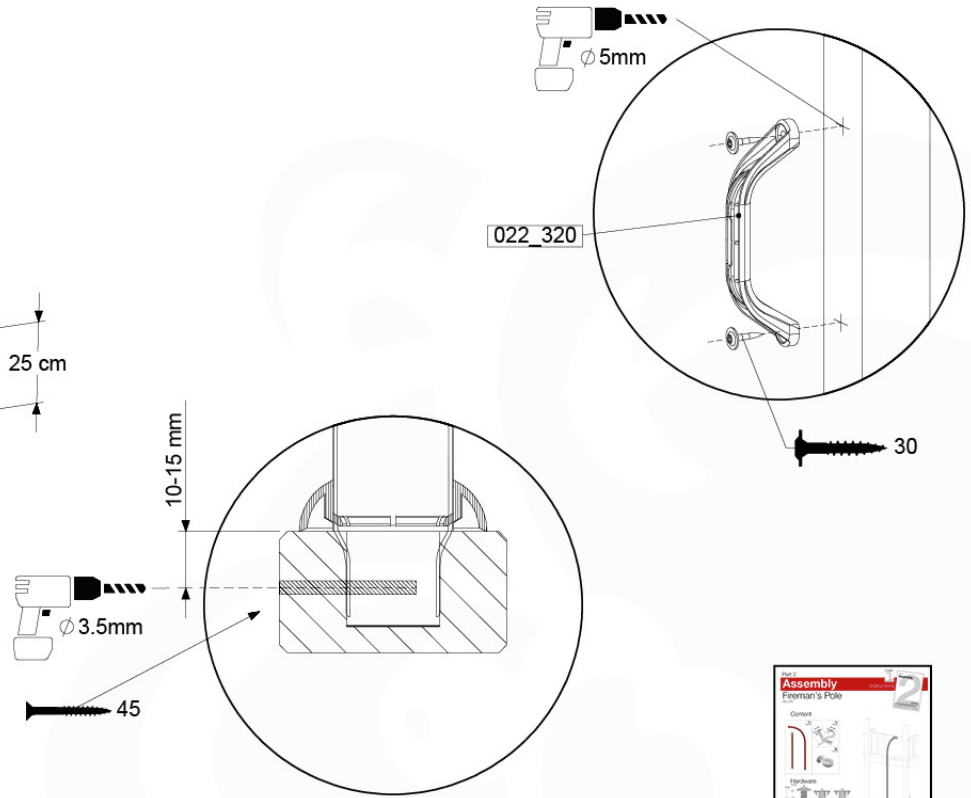

16-4

➔ Fireman's Pole (201_275)
040_335 Part 2

17 Accessories

AC01

(194_119)

	PartNo	PartName	QTY.
Hardware Pack 100_617	001_406	Stealth Screw 8x45	1
	002_041	Dome head screw 4.5 x 20 mm	3
	002_042	Dome head screw 3.5 x 13mm	4
	002_219	Gap Point Screw T25 - 5x30	2
Other	022_300	Steering Wheel	1
	022_800	Rail P/T 105	1
	022_910	Sandpad	1
	103_901	Logo ID Plate	1
	104_107	Tool Set Climbing Units	1
	120_024	Tower Flag	1
	122_302	Telescope	1

Accessory set - P02 - 29-9-2021 - 1.04