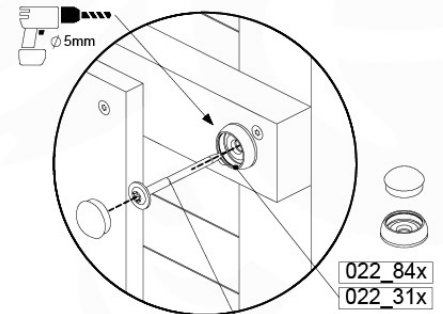

09-1

Balustrade 120 - P03 T - 8-10-2021 - v1.1