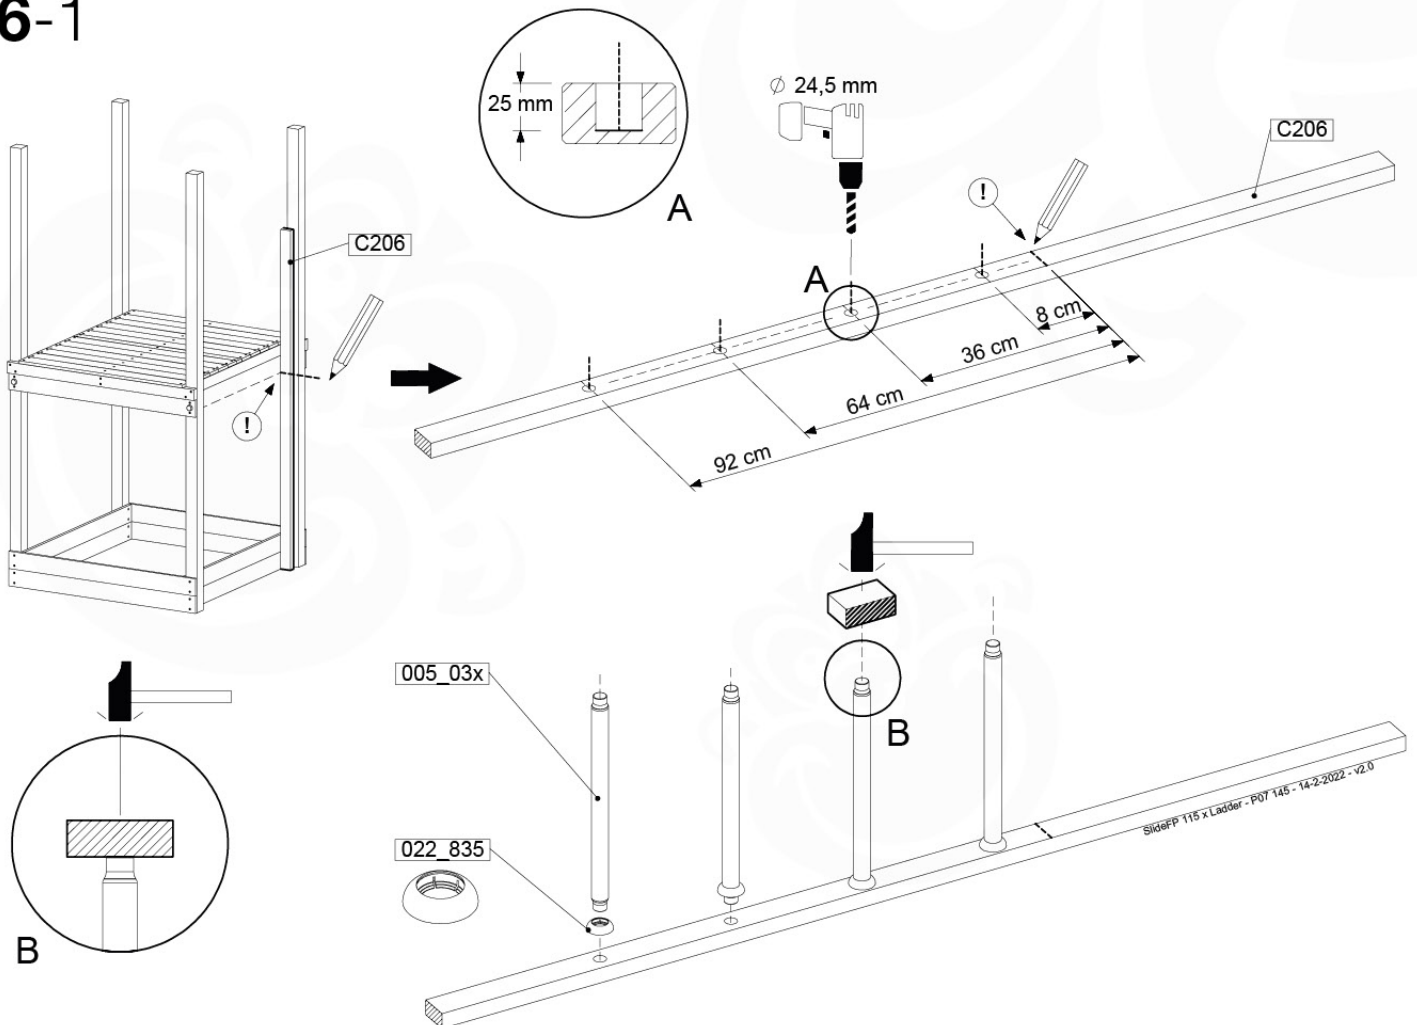

16 Firemans Pole

FP17

	PartNo	PartName	QTY.
Hardware Pack(s)	001_103	M8 Washer Head Screw 40mm	2
	002_220	Gap Point Screw T25 - 5x45	12
	002_223	Gap Point Screw T25 - 5x80	8
	003_010	M8 spring lock washer	2
	003_040	M8 Washer	2
	004_052	M8 Drive-in Nut 30mm	2
	004_054	M8 Drive-in Nut 45mm	2
Other	005_03x	Ladder Rung Y/B/G/R	4
	022_31x	bpc-base version 3	2
	022_84x	bpc cover	2
	022_835	Rung Cap	8
	102_915	Fireman's Pole	1
	120_102	Handgrip set (complete 2x)	1
Timber	C114	Beam 1140 mm	1
	C206	Beam 2060 mm	1

16-1