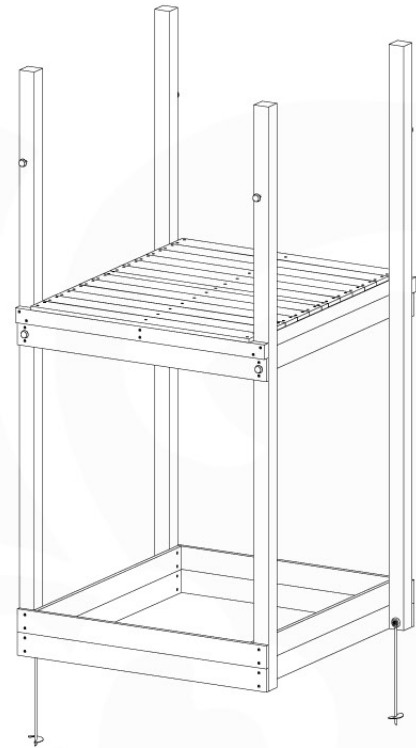

06 Playground Foundation

FD05

Foundation Plan - F05-FD10
22/02/2022 - V2

07 Base Tower

BT14

	PartNo	PartName	QTY.
Hardware pack	001_406	Stealth Screw 8x45	6
	001_417	Stealth Screw 8x80	4
	002_220	Gap Point Screw T25 - 5x45	118
	002_223	Gap Point Screw T25 - 5x80	20
	022_31x	bpc-base version 3	8
	022_84x	bpc cover	8
Other	007_001	Ground-anchor	2
Timber	A240	Post 70x70 L2400	4
	C114	Beam 1140 mm	5
	D100	Board 1000 mm	14
	D114	Board 1140 mm	12

Base Tower NL - P21 - BT14 - 15-10-2021 - v2.1

07-1

07-2

07-3

07-4

08 Balustrade

BL03

	PartNo	PartName	QTY.
Hardware Pack	002_220	Gap Point Screw T25 - 5x45	24
	002_223	Gap Point Screw T25 - 5x80	4
Timber	C114	Beam 1140 mm	1
	D65	Board 650 mm	6

Balustrade 120 - P04 U - 8-10-2021 - v1.1

08-1

09 Balustrade

BL04

	PartNo	PartName	QTY.
Hardware Pack	002_220	Gap Point Screw T25 - 5x45	24
	002_223	Gap Point Screw T25 - 5x80	4
Timber	C114	Beam 1140 mm	1
	D65	Board 650 mm	6