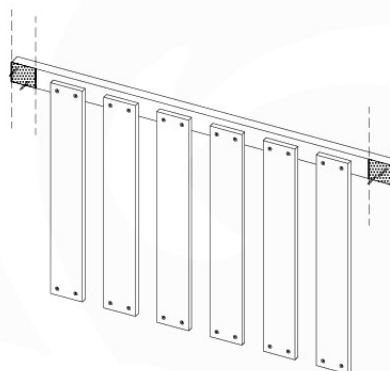

06 Playground Foundation

FD05

Foundation Plan - F05-FD10
22/02/2022 - V2

07 Base Tower

BT14

	PartNo	PartName	QTY.
Hardware pack	001_406	Stealth Screw 8x45	6
	001_417	Stealth Screw 8x80	4
	002_220	Gap Point Screw T25 - 5x45	118
	002_223	Gap Point Screw T25 - 5x80	20
	022_31x	bpc-base version 3	8
	022_84x	bpc cover	8
Other	007_001	Ground-anchor	2
Timber	A240	Post 70x70 L2400	4
	C114	Beam 1140 mm	5
	D100	Board 1000 mm	14
	D114	Board 1140 mm	12

Base Tower NL - P21 - BT14 - 15-10-2021 - v2.1

07-1

07-2

07-3

07-4

08 Balustrade

BL03

	PartNo	PartName	QTY.
Hardware Pack	002_220	Gap Point Screw T25 - 5x45	24
	002_223	Gap Point Screw T25 - 5x80	4
Timber	C114	Beam 1140 mm	1
	D65	Board 650 mm	6

Balustrade 120 - P04 U - 8-10-2021 - v1.1

08-1

09 Balustrade

BL04

	PartNo	PartName	QTY.
Hardware Pack	002_220	Gap Point Screw T25 - 5x45	24
	002_223	Gap Point Screw T25 - 5x80	4
Timber	C114	Beam 1140 mm	1
	D65	Board 650 mm	6