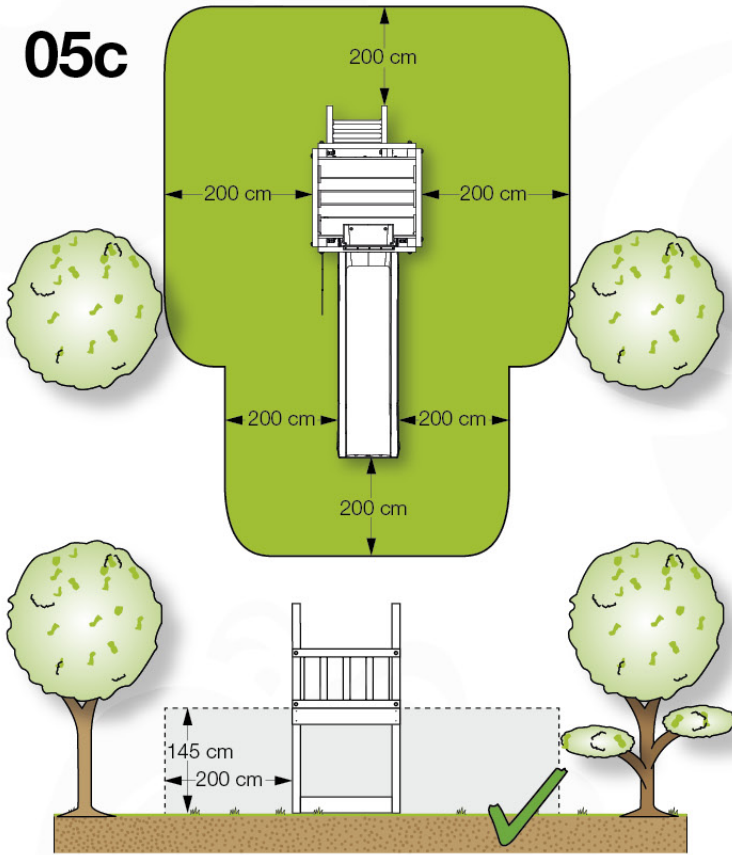

05 Safe Playground

05a

05b

05c

05d

05e