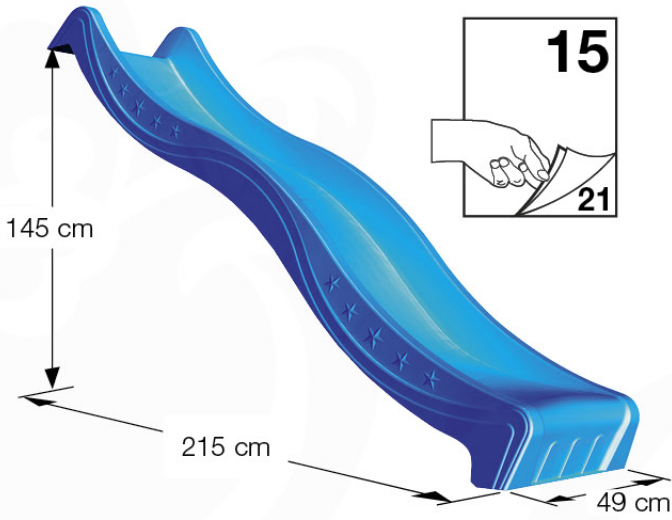

14 Add-on

Wavy Star Slide XXL

- 334_100 Yellow
- 334_200 Blue
- 334_300 Green
- 334_400 Red
- 334_500 Fuchsia
- 334_600 Dark Green