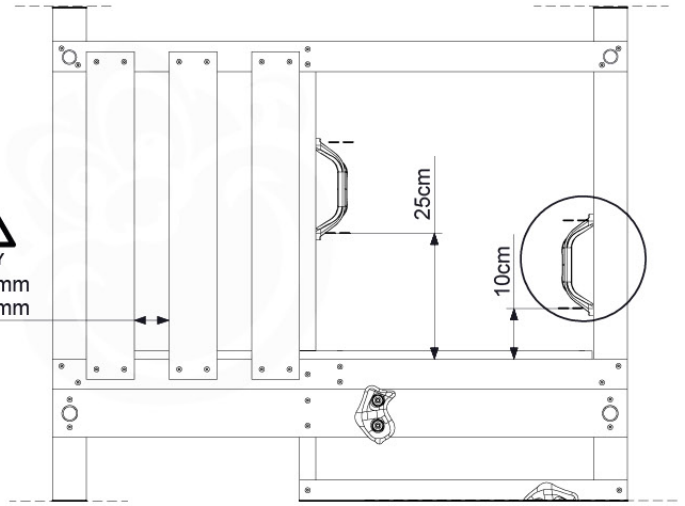

09-4

Rockwell 115 - P35 TR 145 - B-1-2022 - v2

09-5

3x
D65

45

Rockwell 115 - P43 TR 145 - B-1-2022 - v2