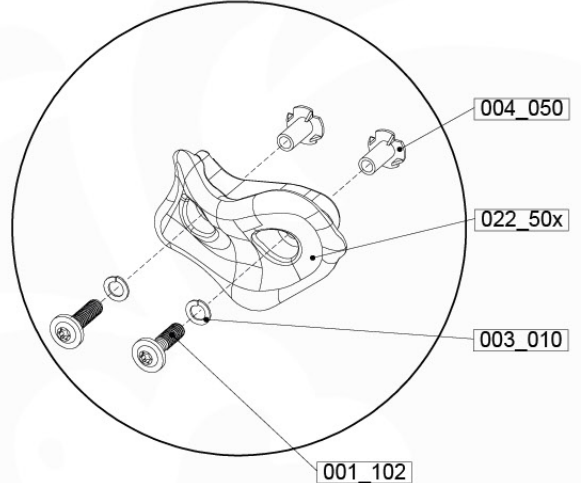

09-4

Rockwell 115 - P35 TR 145 - B-1-2022 - v2

09-5

3x
D65

45

Rockwell 115 - P43 TR 145 - B-1-2022 - v2