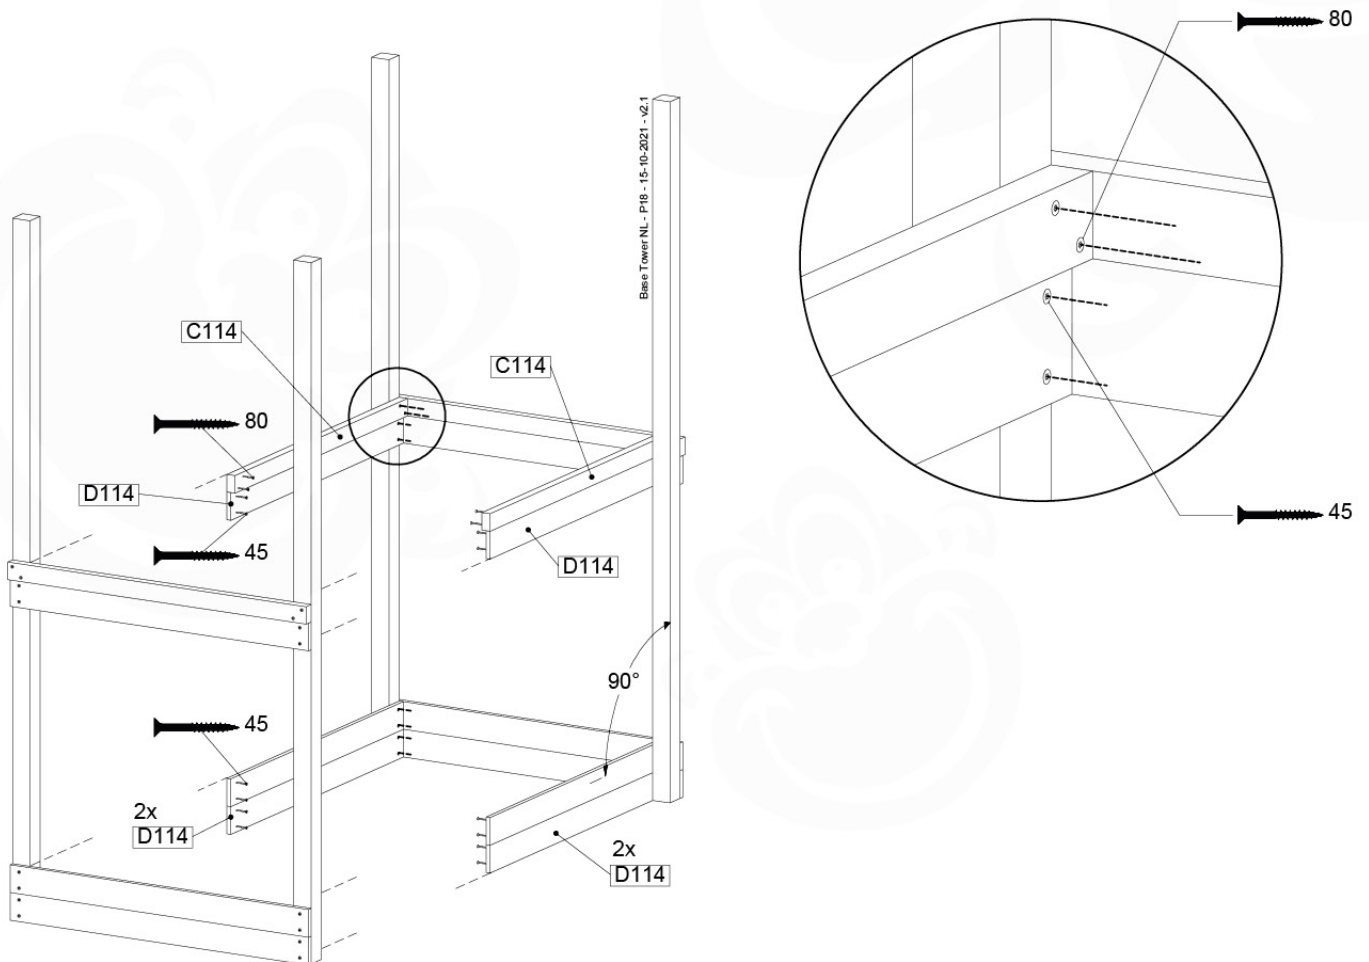

06 Playground Foundation

FD05

07 Base Tower

BT14

	PartNo	PartName	QTY.
Hardware pack	001_406	Stealth Screw 8x45	6
	001_417	Stealth Screw 8x80	4
	002_220	Gap Point Screw T25 - 5x45	118
	002_223	Gap Point Screw T25 - 5x80	20
	022_31x	bpc-base version 3	8
	022_84x	bpc cover	8
Other	007_001	Ground-anchor	2
Timber	A240	Post 70x70 L2400	4
	C114	Beam 1140 mm	5
	D100	Board 1000 mm	14
	D114	Board 1140 mm	12

Base Tower NL - P21 - BT14 - 15-10-2021 - v2.1

07-1

07-2

07-3

07-4

08 Balustrade

BL04

	PartNo	PartName	QTY.
Hardware Pack	002_220	Gap Point Screw T25 - 5x45	24
	002_223	Gap Point Screw T25 - 5x80	4
Timber	C114	Beam 1140 mm	1
	D65	Board 650 mm	6