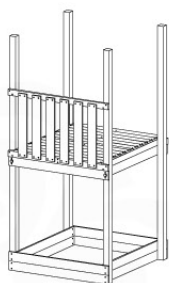

08-1

HARDWARE PACK TOWER → 80

022_84x
022_31x