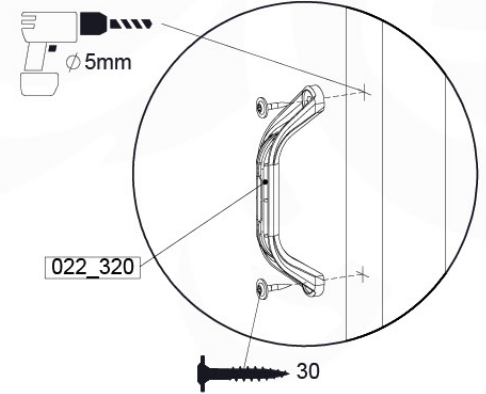

09-4

Rockwell 115 - P35 TR 145 - B-1-2022 - v2

09-5

3x
D65

45

Rockwell 115 - P43 TR 145 - B-1-2022 - v2