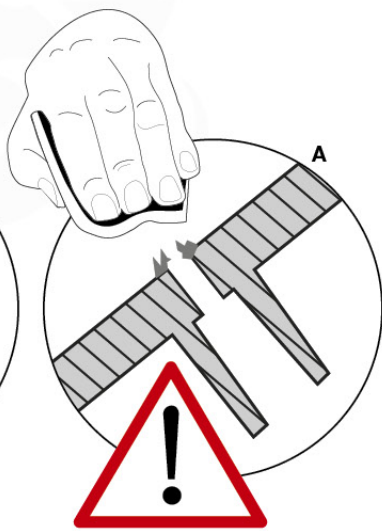

15-5

SlideFP 115 x Blauwiele - PZ3 UR - 11-2-2022 - v2

15-6