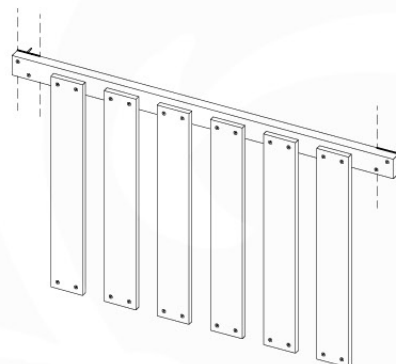

06 Playground Foundation

FD05

07 Base Tower

BT14

	PartNo	PartName	QTY.
Hardware pack	001_406	Stealth Screw 8x45	6
	001_417	Stealth Screw 8x80	4
	002_220	Gap Point Screw T25 - 5x45	118
	002_223	Gap Point Screw T25 - 5x80	20
	022_31x	bpc-base version 3	8
	022_84x	bpc cover	8
Other	007_001	Ground-anchor	2
Timber	A240	Post 70x70 L2400	4
	C114	Beam 1140 mm	5
	D100	Board 1000 mm	14
	D114	Board 1140 mm	12

Base Tower NL - P21 - BT14 - 15-10-2021 - v2.1

07-1

07-2

07-3

07-4

08 Balustrade

BL04

	PartNo	PartName	QTY.
Hardware Pack	002_220	Gap Point Screw T25 - 5x45	24
	002_223	Gap Point Screw T25 - 5x80	4
Timber	C114	Beam 1140 mm	1
	D65	Board 650 mm	6