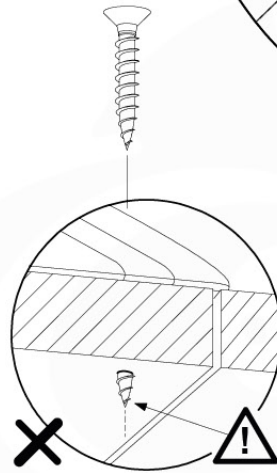

15-5

SlideFP 115 x Blauwiele - PZ3 UR - 11-2-2022 - v2

15-6