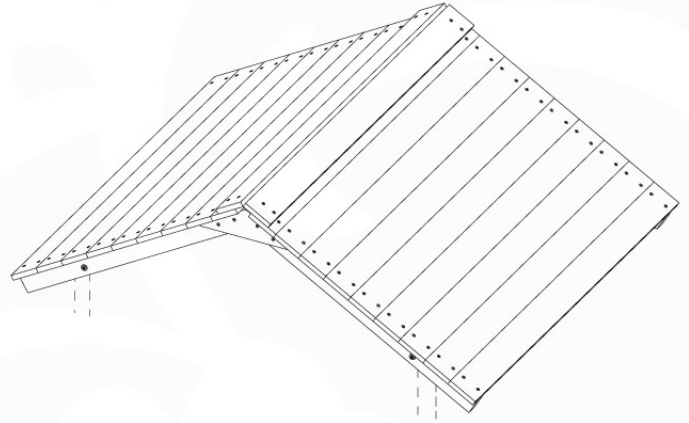

10 Roof

RF09