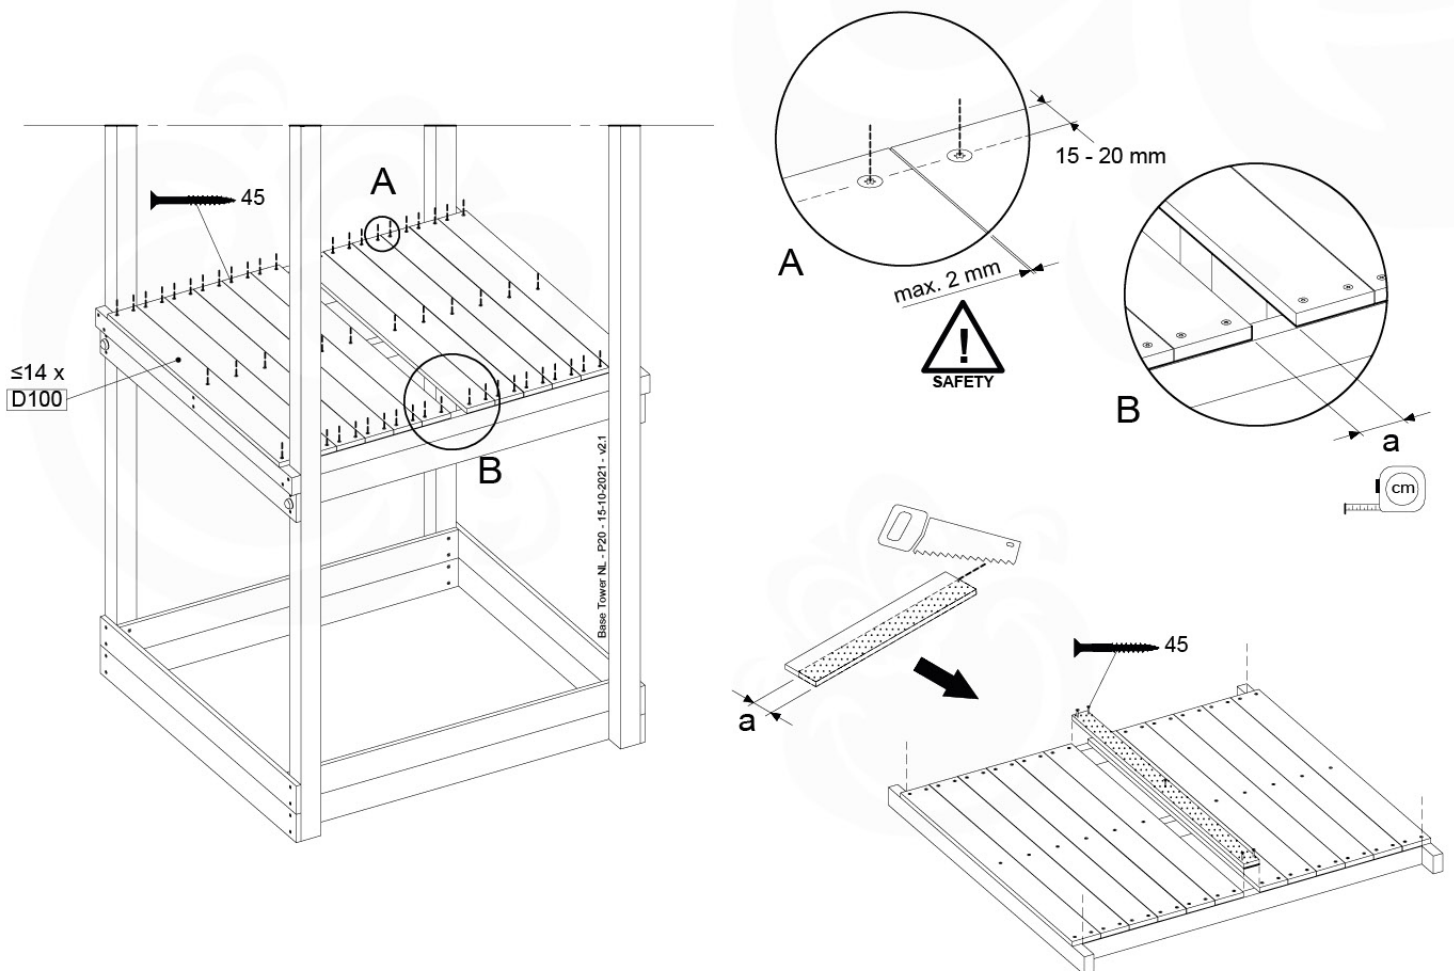

Base Tower NL - P21 - BT14 - 15-10-2021 - v2.1

07-1

07-2

07-3

07-4

08 Balustrade

BL04

	PartNo	PartName	QTY.
Hardware Pack	002_220	Gap Point Screw T25 - 5x45	24
	002_223	Gap Point Screw T25 - 5x80	4
Timber	C114	Beam 1140 mm	1
	D65	Board 650 mm	6