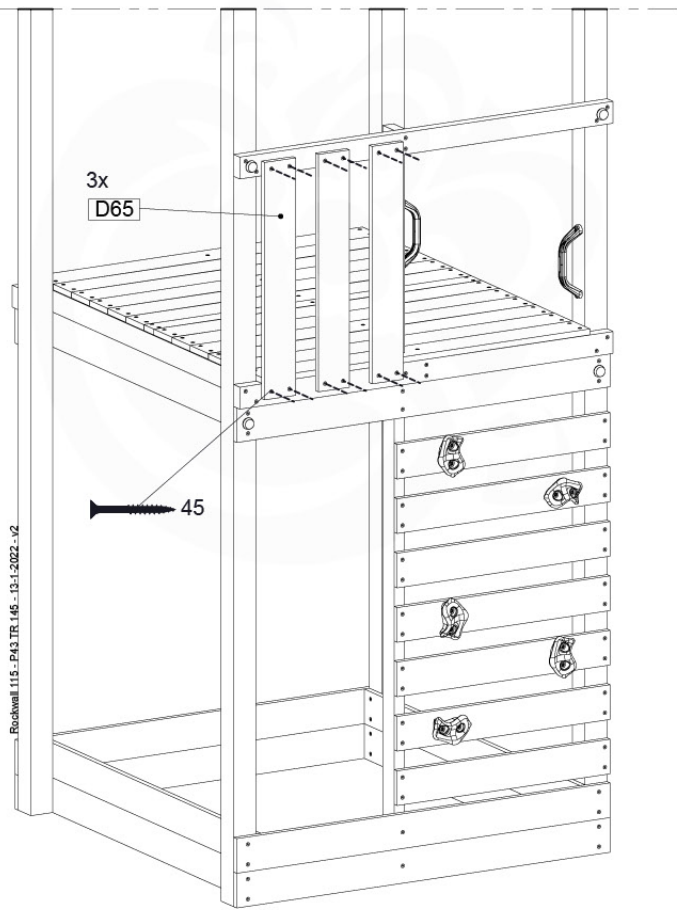

09-5

3x
D65

45

Rockwell 115 - P43 TR 145 - B-1-2022 - v2