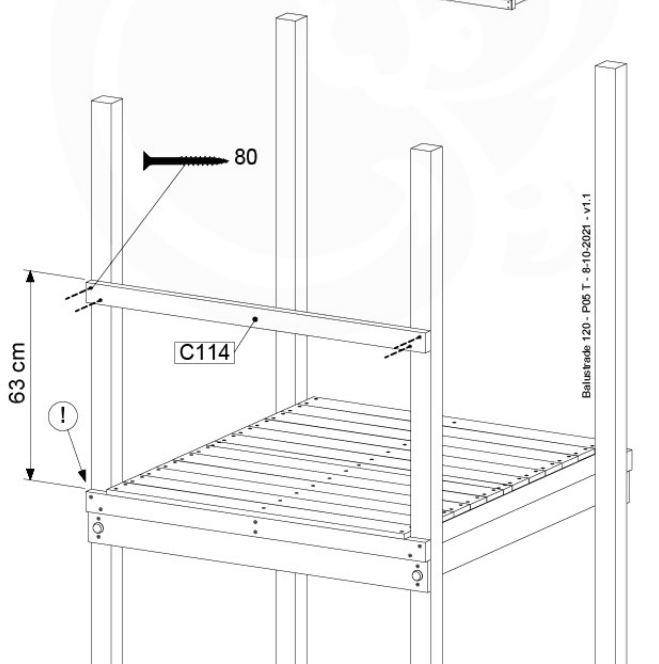

Balustrade 120 - P06 T - 8-10-2021 - v1.1