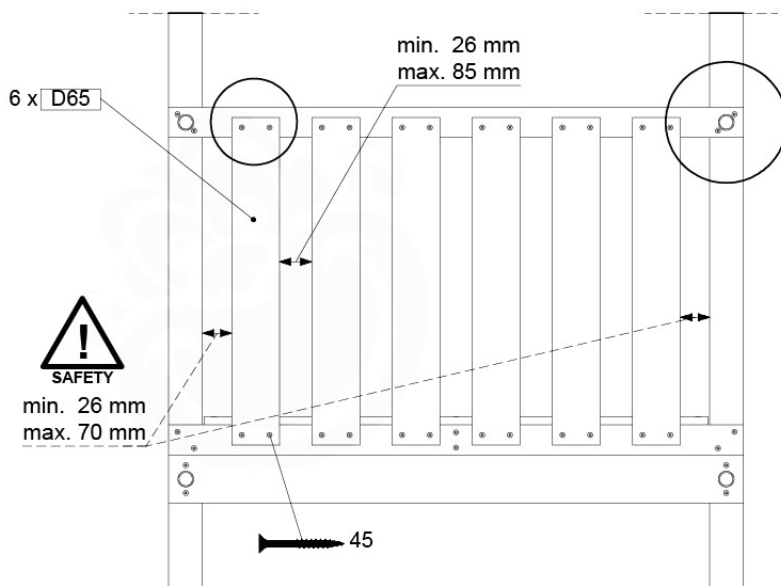

SAFETY
min. 26 mm
max. 70 mm