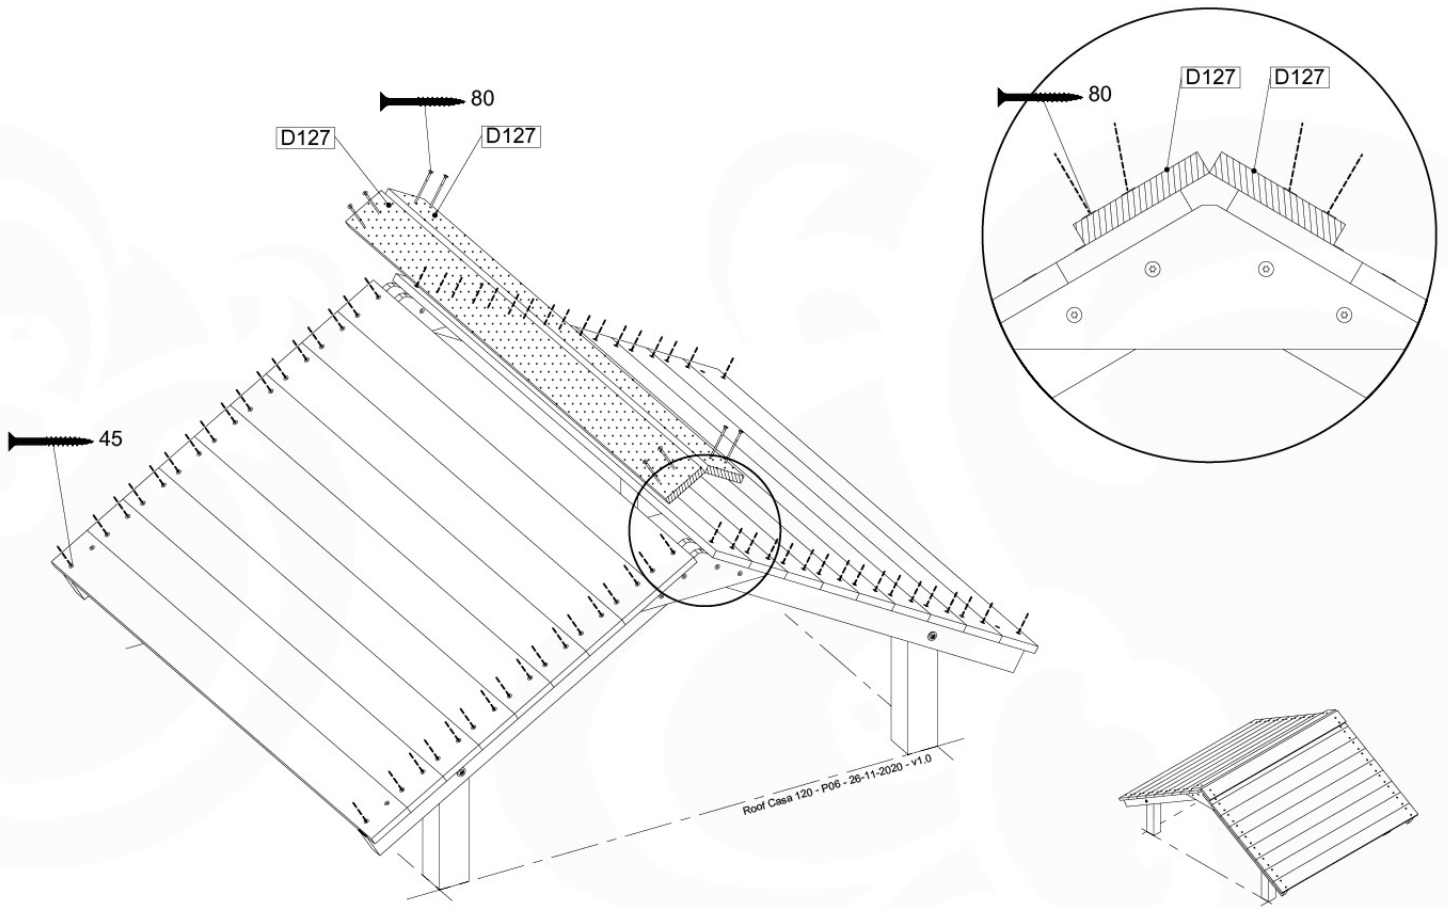

Roof Casa 120 - P02 - 26-11-2020 - v1.0

10-1

10-2

10-3

10-4

11 Ladder

LA15

	PartNo	PartName	QTY.
Hardware Pack	001_404	Stealth Screw 8x30	4
	002_219	Gap Point Screw T25 - 5x30	4
	002_220	Gap Point Screw T25 - 5x45	16
	002_223	Gap Point Screw T25 - 5x80	8
Other	005_03x	Ladder Rung Y/B/G/R	4
	005_522	Connection Bracket Mini Market	2
	022_835	Rung Cap	8
	120_102	Handgrip set (complete 2x)	1
Timber	C114	Beam 1140 mm	1
	C150	Beam 1500 mm	2
	C70	Beam 700 mm	1
	D65	Board 650 mm	2