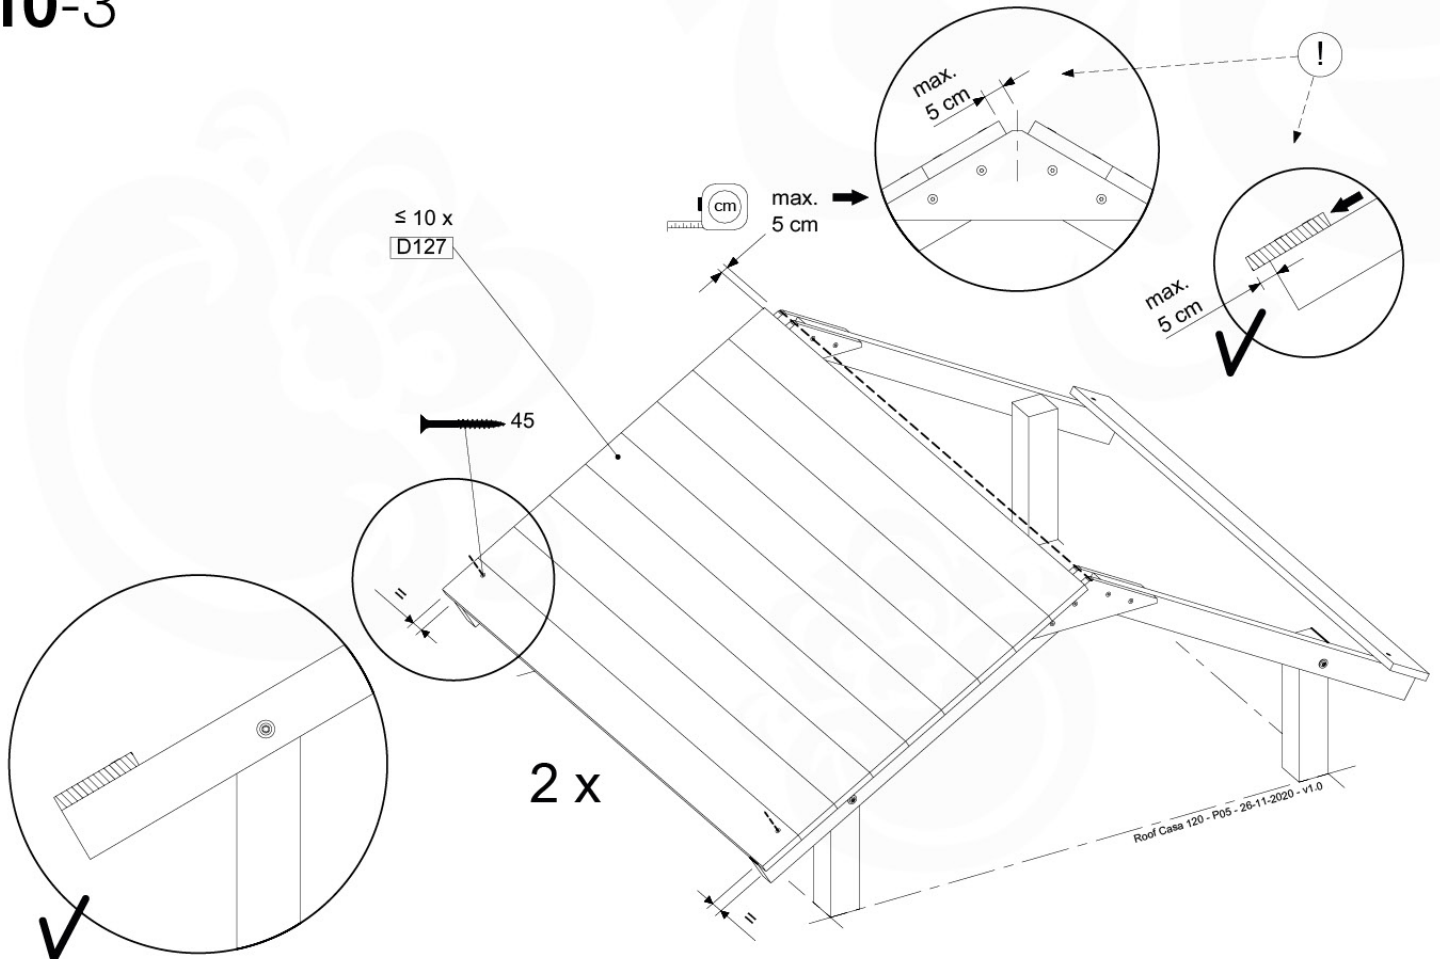

Roof Casa 120 - P02 - 26-11-2020 - v1.0

10-1

10-2

10-3

10-4

11 Ladder

LA15

	PartNo	PartName	QTY.
Hardware Pack	001_404	Stealth Screw 8x30	4
	002_219	Gap Point Screw T25 - 5x30	4
	002_220	Gap Point Screw T25 - 5x45	16
	002_223	Gap Point Screw T25 - 5x80	8
Other	005_03x	Ladder Rung Y/B/G/R	4
	005_522	Connection Bracket Mini Market	2
	022_835	Rung Cap	8
	120_102	Handgrip set (complete 2x)	1
Timber	C114	Beam 1140 mm	1
	C150	Beam 1500 mm	2
	C70	Beam 700 mm	1
	D65	Board 650 mm	2