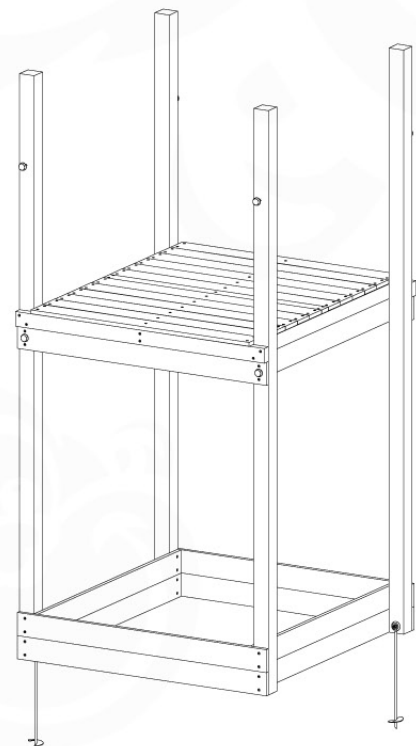

06 Playground Foundation

FD05

07 Base Tower

BT14

	PartNo	PartName	QTY.
Hardware pack	001_406	Stealth Screw 8x45	6
	001_417	Stealth Screw 8x80	4
	002_220	Gap Point Screw T25 - 5x45	118
	002_223	Gap Point Screw T25 - 5x80	20
	022_31x	bpc-base version 3	8
	022_84x	bpc cover	8
Other	007_001	Ground-anchor	2
Timber	A240	Post 70x70 L2400	4
	C114	Beam 1140 mm	5
	D100	Board 1000 mm	14
	D114	Board 1140 mm	12

Base Tower NL - P21 - BT14 - 15-10-2021 - v2.1

07-1

07-2

07-3

07-4

08 Balustrade

BL04

	PartNo	PartName	QTY.
Hardware Pack	002_220	Gap Point Screw T25 - 5x45	24
	002_223	Gap Point Screw T25 - 5x80	4
Timber	C114	Beam 1140 mm	1
	D65	Board 650 mm	6