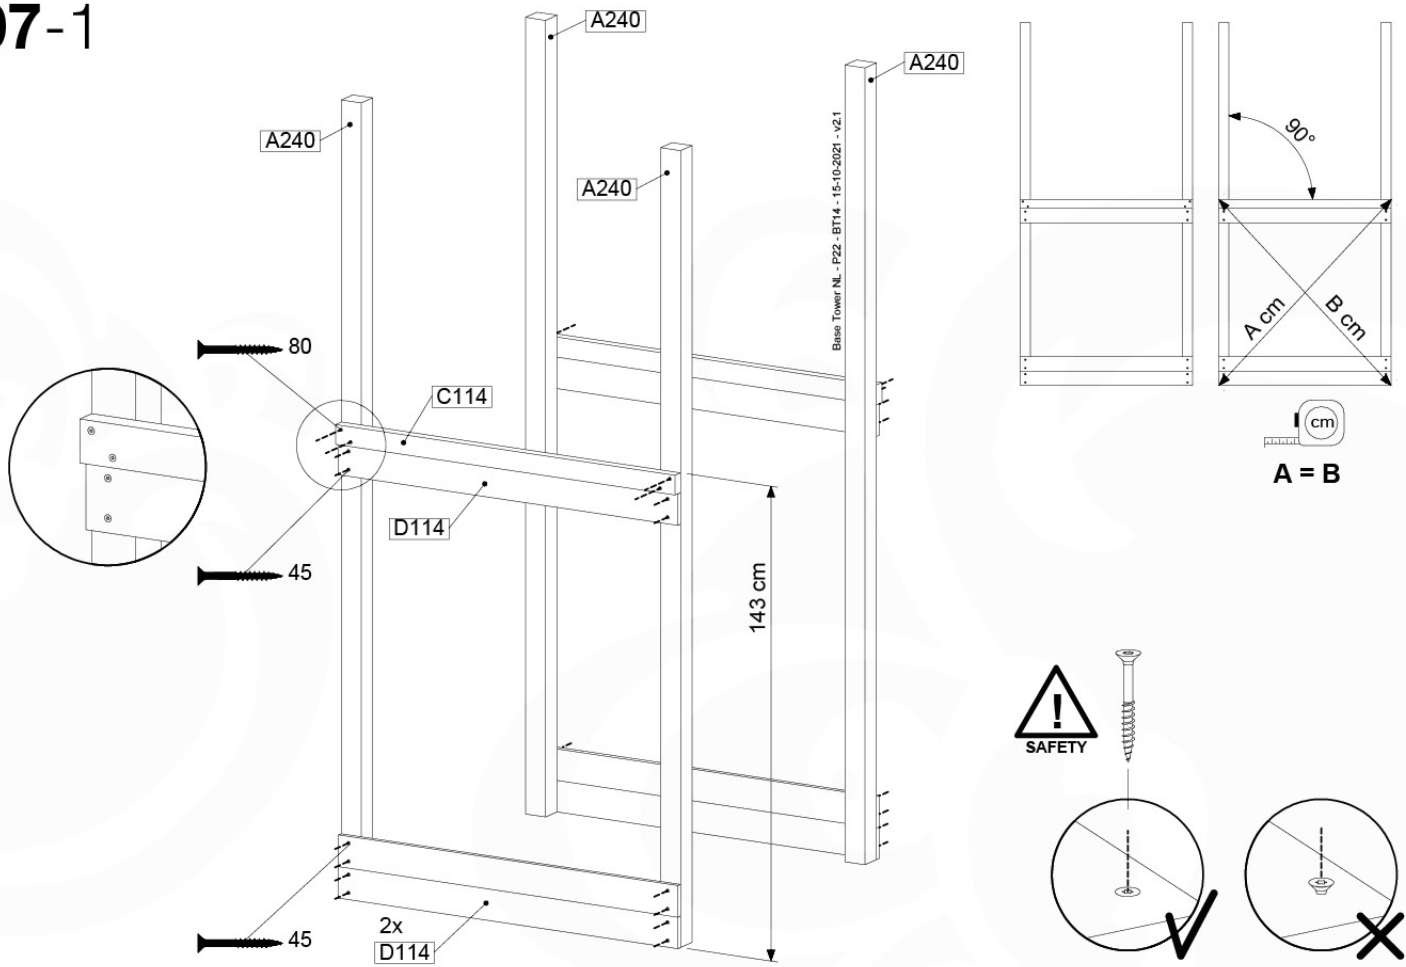

06 Playground Foundation

FD05

07 Base Tower

BT14

	PartNo	PartName	QTY.
Hardware pack	001_406	Stealth Screw 8x45	6
	001_417	Stealth Screw 8x80	4
	002_220	Gap Point Screw T25 - 5x45	118
	002_223	Gap Point Screw T25 - 5x80	20
	022_31x	bpc-base version 3	8
	022_84x	bpc cover	8
Other	007_001	Ground-anchor	2
Timber	A240	Post 70x70 L2400	4
	C114	Beam 1140 mm	5
	D100	Board 1000 mm	14
	D114	Board 1140 mm	12

Base Tower NL - P21 - BT14 - 15-10-2021 - v2.1

07-1

07-2

07-3

07-4

08 Balustrade

BL04

	PartNo	PartName	QTY.
Hardware Pack	002_220	Gap Point Screw T25 - 5x45	24
	002_223	Gap Point Screw T25 - 5x80	4
Timber	C114	Beam 1140 mm	1
	D65	Board 650 mm	6