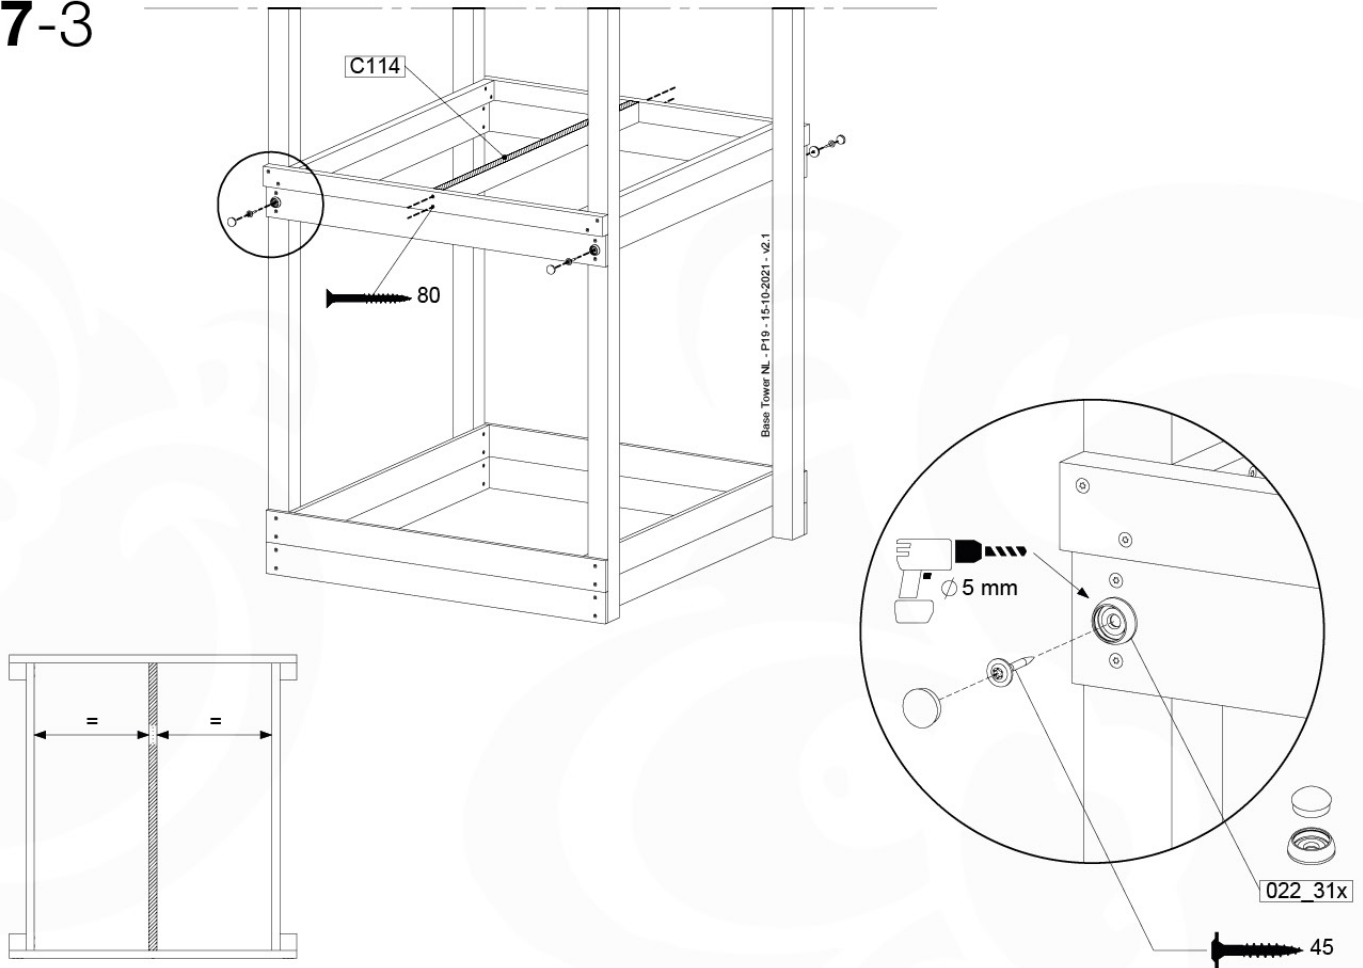

06 Playground Foundation

FD05

07 Base Tower

BT14

	PartNo	PartName	QTY.
Hardware pack	001_406	Stealth Screw 8x45	6
	001_417	Stealth Screw 8x80	4
	002_220	Gap Point Screw T25 - 5x45	118
	002_223	Gap Point Screw T25 - 5x80	20
	022_31x	bpc-base version 3	8
	022_84x	bpc cover	8
Other	007_001	Ground-anchor	2
Timber	A240	Post 70x70 L2400	4
	C114	Beam 1140 mm	5
	D100	Board 1000 mm	14
	D114	Board 1140 mm	12

Base Tower NL - P21 - BT14 - 15-10-2021 - v2.1

07-1

07-2

07-3

07-4

08 Balustrade

BL04

	PartNo	PartName	QTY.
Hardware Pack	002_220	Gap Point Screw T25 - 5x45	24
	002_223	Gap Point Screw T25 - 5x80	4
Timber	C114	Beam 1140 mm	1
	D65	Board 650 mm	6