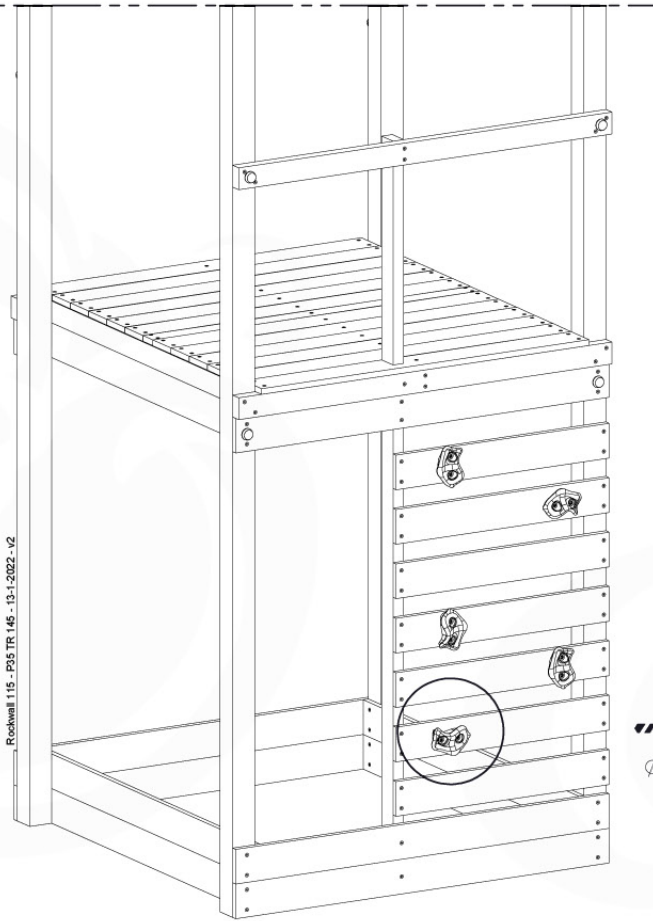

09-4

Rockwell 115 - P35 TR 145 - B-1-2022 - v2