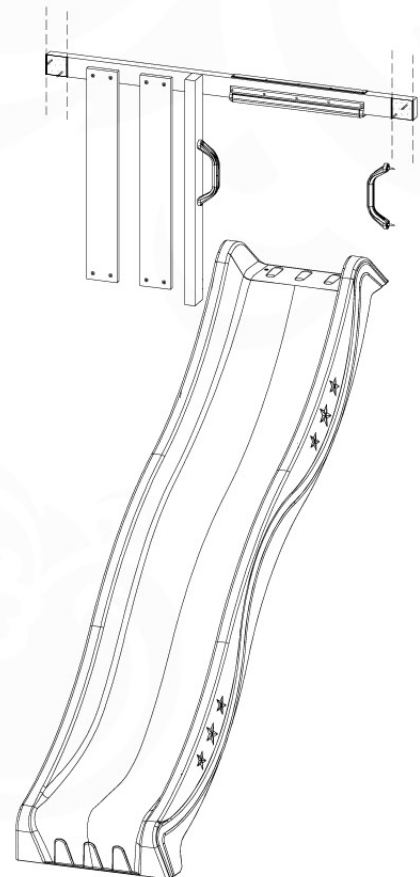

15 Slide Set

SL11

	PartNo	PartName	QTY.
Hardware Pack	000_101	Nail Pan Head	10
	002_220	Gap Point Screw T25 - 5x45	8
	002_223	Gap Point Screw T25 - 5x80	8
	002_308	Gap Point Screw T25 - 5x20	2
Other	120_102	Handgrip set (complete 2x)	1
	123_200	Bumperpad	1
	324_xxx 334_xxx	Wavy Star Slide XL 2200 mm / Wavy Star Slide XXL 2650 mm	1
Timber	C114	Beam 1140 mm	1
	C70	Beam 700 mm	1
	D65	Board 650 mm	2