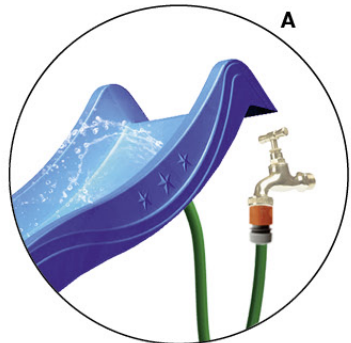

15-5

SlideFP 115 x Blauwiele - PZ3 UR - 11-2-2022 - v2

15-6