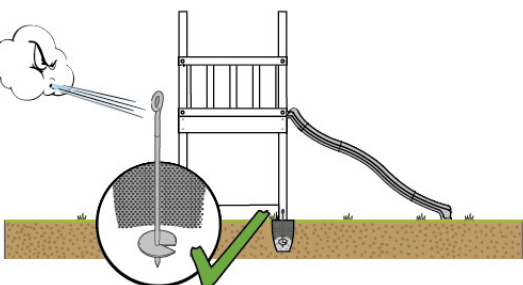

06 Playground Foundation

FD05

07 Base Tower

BT14

	PartNo	PartName	QTY.
Hardware pack	001_406	Stealth Screw 8x45	6
	001_417	Stealth Screw 8x80	4
	002_220	Gap Point Screw T25 - 5x45	118
	002_223	Gap Point Screw T25 - 5x80	20
	022_31x	bpc-base version 3	8
	022_84x	bpc cover	8
Other	007_001	Ground-anchor	2
Timber	A240	Post 70x70 L2400	4
	C114	Beam 1140 mm	5
	D100	Board 1000 mm	14
	D114	Board 1140 mm	12