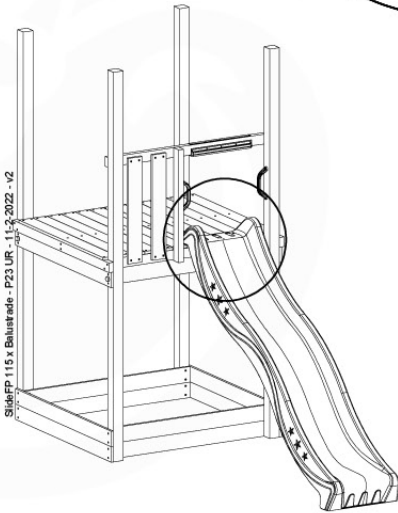

15-5

SlideFP 115 x Blauwiele - PZ3 UR - 11-2-2022 - v2

15-6