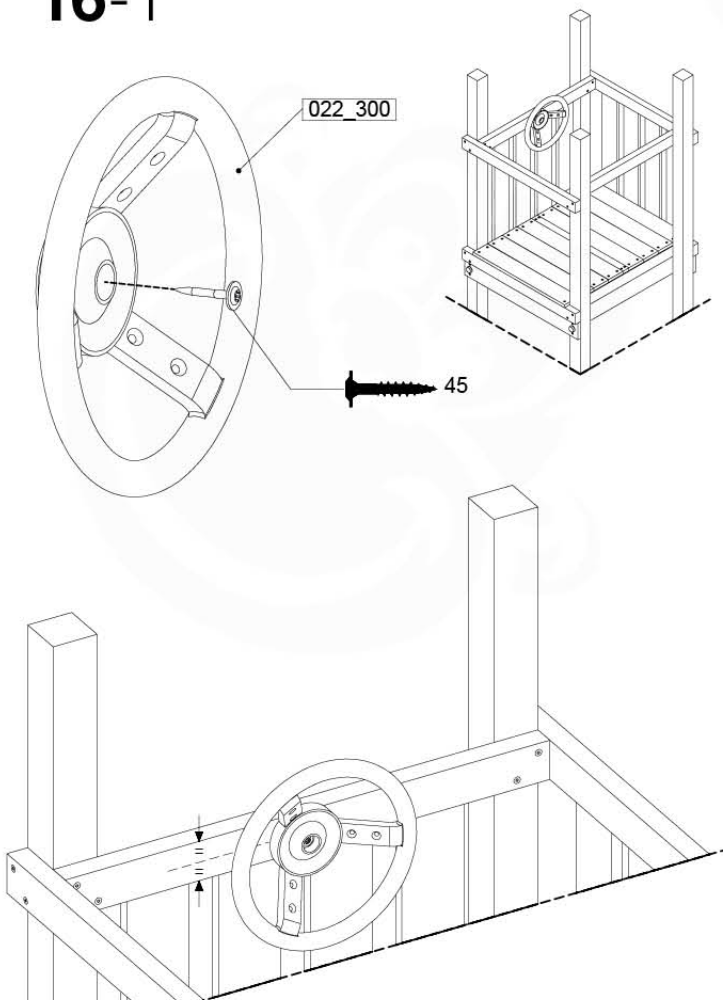

16 Accessories

AC01

(194_119)

	PartNo	PartName	QTY.
Hardware	001_406	Stealth Screw 8x45	1
	002_041	Dome head screw 4.5 x 20 mm	3
	002_042	Dome head screw 3.5 x 13mm	4
	002_219	Gap Point Screw T25 - 5x30	2
Other	022_300	Steering Wheel	1
	022_800	Rail P/T 105	1
	022_910	Sandpad	1
	103_901	Logo ID Plate	1
	104_107	Tool Set Climbing Units	1
	120_024	Tower Flag	1
	122_302	Telescope	1

Accessory set - P02 - 28-9-2021 - 14

16-1