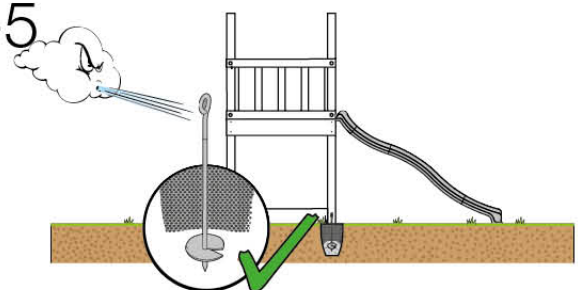

06 Playground Foundation

FD05

06-1

Foundation Plan TS - FD05 - 22/02/2022

07 Base Tower

BT11

	PartNo	PartName	QTY.
Hardware pack	001_406	Stealth Screw 8x45	6
	001_417	Stealth Screw 8x80	4
	002_220	Gap Point Screw T25 - 5x45	118
	002_223	Gap Point Screw T25 - 5x80	20
	022_31x	bpc-base version 3	8
	022_84x	bpc cover	8
Other	007_001	Ground-anchor	2
Timber	A240	Post 70x70 L2400	4
	C114	Beam 1140 mm	5
	D100	Board 1000 mm	14
	D114	Board 1140 mm	12