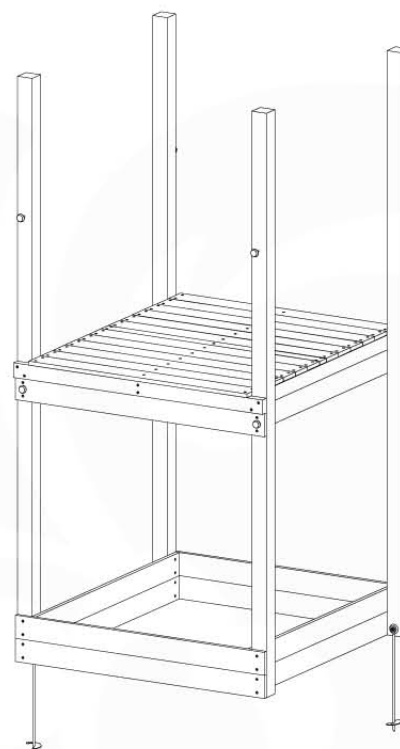

06 Playground Foundation

FD05

06-1

Foundation Plan TS - FD05 - 22/02/2022

07 Base Tower

BT11

	PartNo	PartName	QTY.
Hardware pack	001_406	Stealth Screw 8x45	6
	001_417	Stealth Screw 8x80	4
	002_220	Gap Point Screw T25 - 5x45	118
	002_223	Gap Point Screw T25 - 5x80	20
	022_31x	bpc-base version 3	8
	022_84x	bpc cover	8
Other	007_001	Ground-anchor	2
Timber	A240	Post 70x70 L2400	4
	C114	Beam 1140 mm	5
	D100	Board 1000 mm	14
	D114	Board 1140 mm	12

Base Tower NL - P06 - BT11 - 15-10-2021 - v2.1

07-1

07-2

07-3

07-4

08 Balustrade (2x)

BL04

	PartNo	PartName	QTY.
Hardware Pack	002_220	Gap Point Screw T25 - 5x45	24
	002_223	Gap Point Screw T25 - 5x80	4
Timber	C114	Beam 1140 mm	1
	D65	Board 650 mm	6