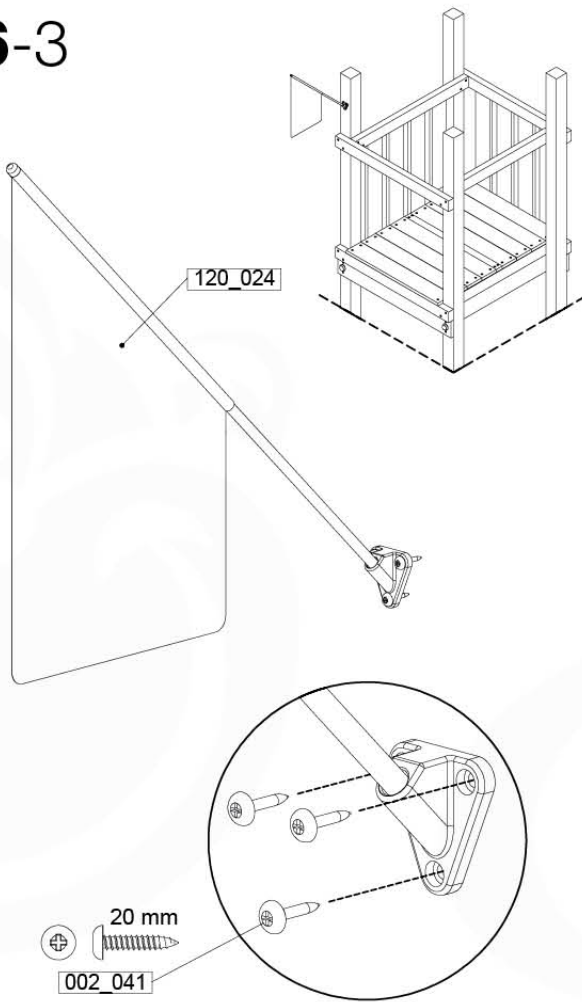

	PartNo	PartName	QTY.
Hardware	001_406	Stealth Screw 8x45	1
	002_041	Dome head screw 4.5 x 20 mm	3
	002_042	Dome head screw 3.5 x 13mm	4
	002_219	Gap Point Screw T25 - 5x30	2
Other	022_300	Steering Wheel	1
	022_800	Rail P/T 105	1
	022_910	Sandpad	1
	103_901	Logo ID Plate	1
	104_107	Tool Set Climbing Units	1
	120_024	Tower Flag	1
	122_302	Telescope	1

Accessory set - P02 - 28-9-2021 - 14

16-1

16-2

Accessory set - P03 - 28-9-2021 - 14

16-3

16-4

Accessories set - P04 - 29-9-2021 - v4

16-5