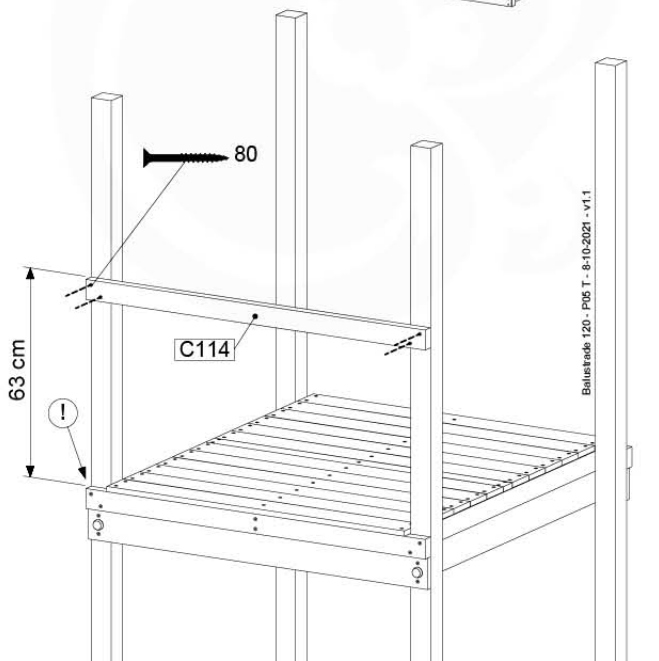

08-1

Balustrade 120 - P06 T - 8-10-2021 - v1.1