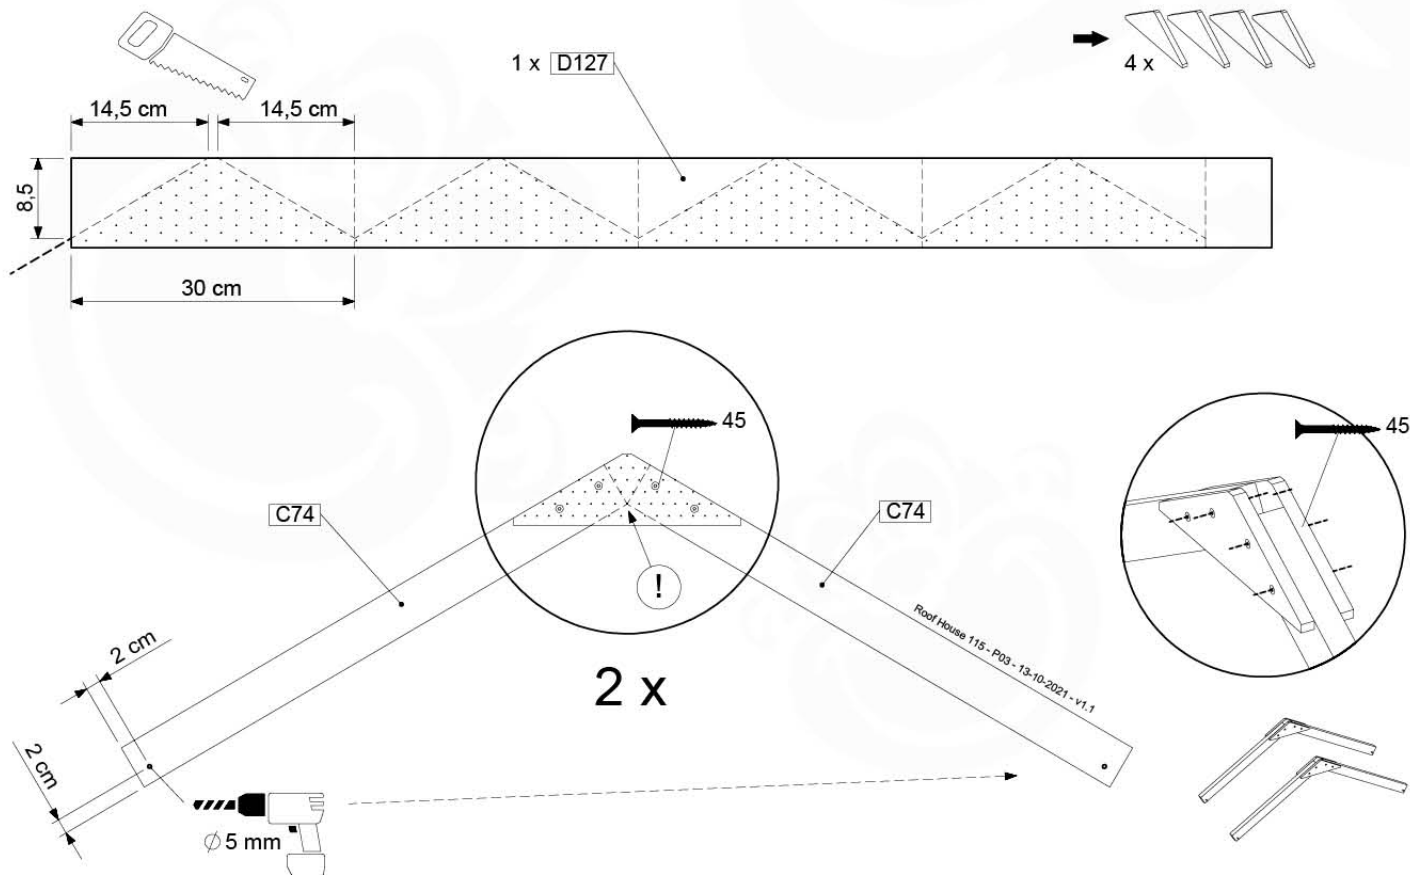

09 Roof House

RF11

	PartNo	PartName	QTY.
Hardware Pack	001_411	Stealth Screw 8x60	4
	001_417	Stealth Screw 8x80	4
	002_220	Gap Point Screw T25 - 5x45	106
	002_223	Gap Point Screw T25 - 5x80	16
Timber	C74	Beam 740 mm	4
	C154	Beam 1540 mm	2
	D127	Board 1270 mm	21-25

Roof House 115 - P02 - 13-10-2021 - v1.1

09-1