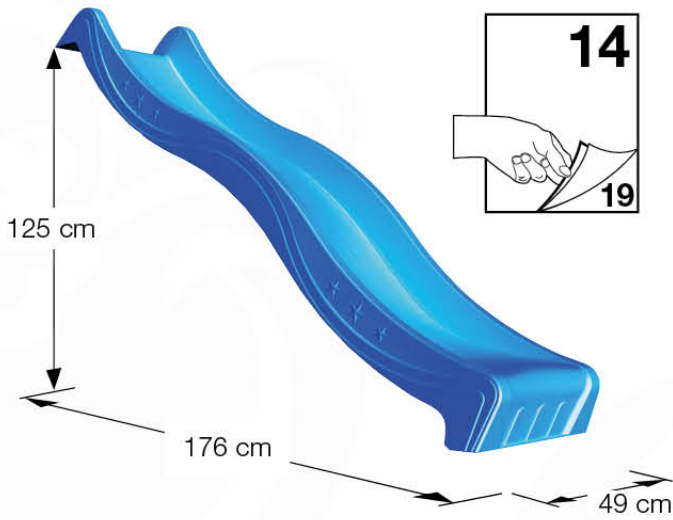

13 Add-on

Wavy Star Slide XL

- 324_100 Yellow
- 324_200 Blue
- 324_300 Green
- 324_400 Red
- 324_500 Fuchsia
- 324_600 Dark Green