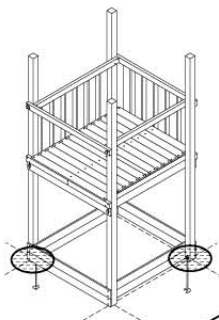

03 Timber

601_126 Jungle House 2.1

	L	
A240	239cm - 240cm	4 x
-	-	-
C154 C130 C114 C74 C70	153cm - 154cm 129cm - 130cm 113cm - 114cm 73cm - 74cm 69cm - 70cm	2 x 2 x 9 x 4 x 2 x
D127 D114 D100 D65	126cm - 127cm 113cm - 114cm 99cm - 100cm 64cm - 65cm	21 - 25 x 12 x 11 - 14 x 18 x

06 Playground Foundation

FD05

06-1

Foundation Plan TS - FD05 - 22/02/2022

07 Base Tower

BT11

	PartNo	PartName	QTY.
Hardware pack	001_406	Stealth Screw 8x45	6
	001_417	Stealth Screw 8x80	4
	002_220	Gap Point Screw T25 - 5x45	118
	002_223	Gap Point Screw T25 - 5x80	20
	022_31x	bpc-base version 3	8
	022_84x	bpc cover	8
Other	007_001	Ground-anchor	2
Timber	A240	Post 70x70 L2400	4
	C114	Beam 1140 mm	5
	D100	Board 1000 mm	14
	D114	Board 1140 mm	12

Base Tower NL - P06 - BT11 - 15-10-2021 - v2.1

07-1

07-2

07-3

07-4

08 Balustrade (2x)

BL04

	PartNo	PartName	QTY.
Hardware Pack	002_220	Gap Point Screw T25 - 5x45	24
	002_223	Gap Point Screw T25 - 5x80	4
Timber	C114	Beam 1140 mm	1
	D65	Board 650 mm	6