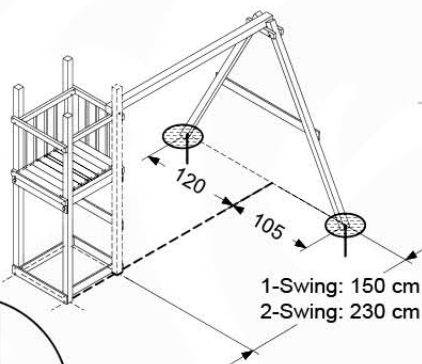

03 Timber

601_126 Jungle House 2.1

	L	
A240	239cm - 240cm	4 x
-	-	-
C154 C130 C114 C74 C70	153cm - 154cm 129cm - 130cm 113cm - 114cm 73cm - 74cm 69cm - 70cm	2 x 2 x 9 x 4 x 2 x
D127 D114 D100 D65	126cm - 127cm 113cm - 114cm 99cm - 100cm 64cm - 65cm	21 - 25 x 12 x 11 - 14 x 18 x

06 Playground Foundation

FD05

06-1

Foundation Plan TS - FD05 - 22/02/2022

07 Base Tower

BT11

	PartNo	PartName	QTY.
Hardware pack	001_406	Stealth Screw 8x45	6
	001_417	Stealth Screw 8x80	4
	002_220	Gap Point Screw T25 - 5x45	118
	002_223	Gap Point Screw T25 - 5x80	20
	022_31x	bpc-base version 3	8
	022_84x	bpc cover	8
Other	007_001	Ground-anchor	2
Timber	A240	Post 70x70 L2400	4
	C114	Beam 1140 mm	5
	D100	Board 1000 mm	14
	D114	Board 1140 mm	12