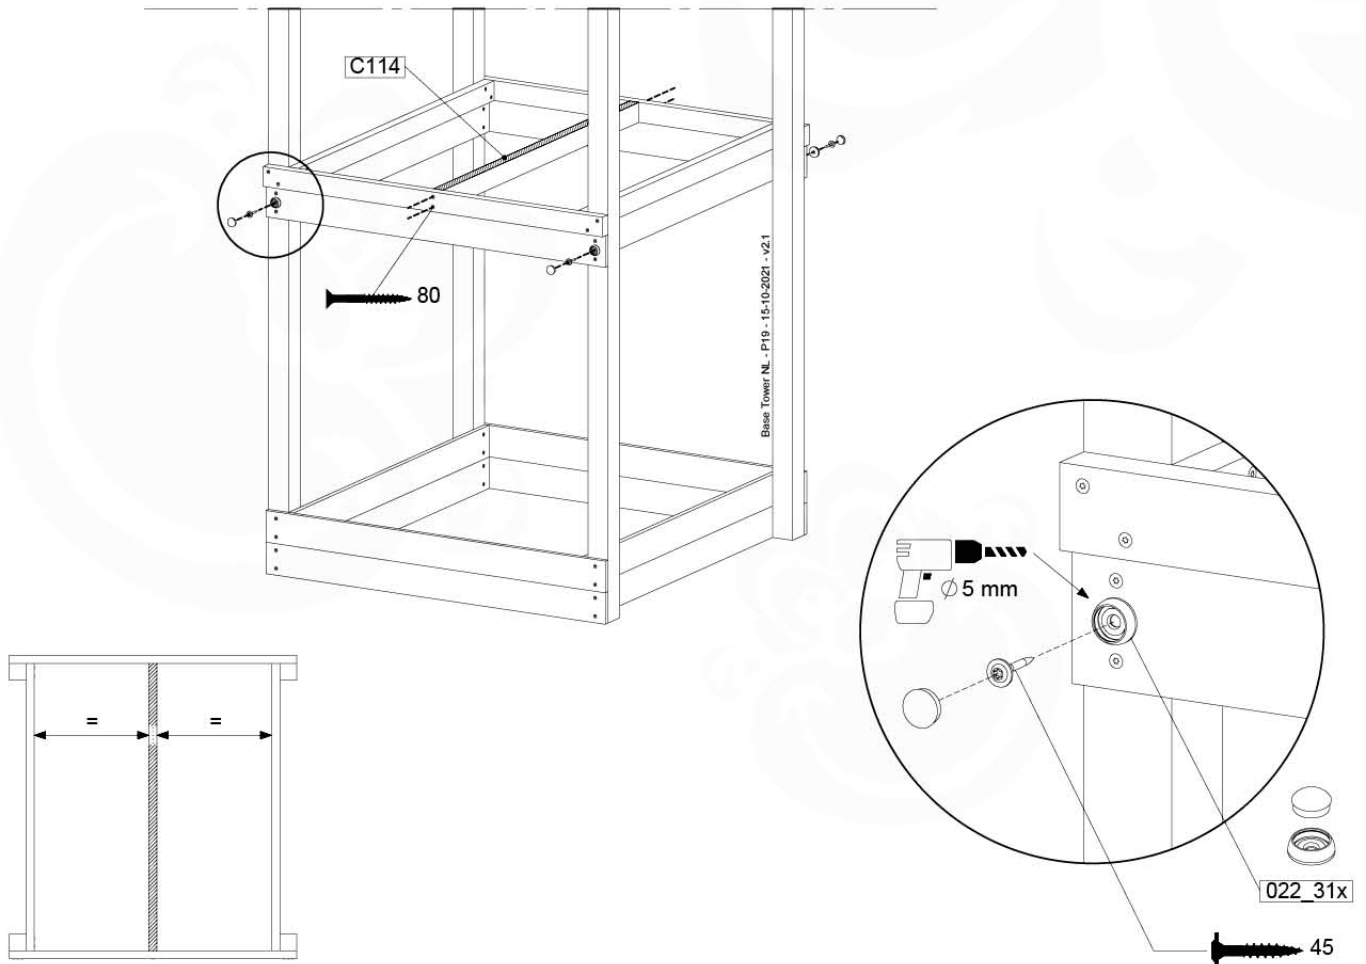

Base Tower NL - P06 - BT11 - 15-10-2021 - v2.1

07-1

07-2

07-3

07-4

08 Balustrade (2x)

BL04

	PartNo	PartName	QTY.
Hardware Pack	002_220	Gap Point Screw T25 - 5x45	24
	002_223	Gap Point Screw T25 - 5x80	4
Timber	C114	Beam 1140 mm	1
	D65	Board 650 mm	6