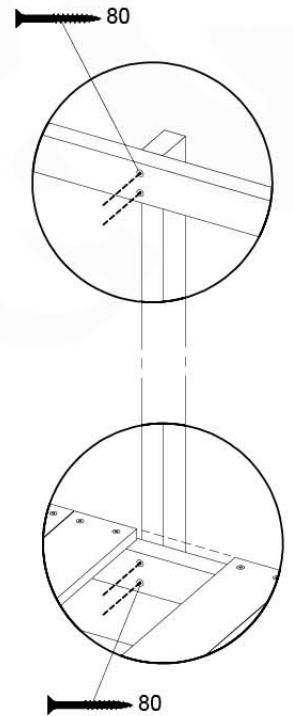

15 Firemans Pole

FP04

	PartNo	PartName	QTY.
Hardware Pack(s)	001_103	M8 Washer Head Screw 40mm	2
	002_220	Gap Point Screw T25 - 5x45	8
	002_223	Gap Point Screw T25 - 5x80	8
	003_010	M8 spring lock washer	2
	003_040	M8 Washer	2
	004_052	M8 Drive-in Nut 30mm	2
	004_054	M8 Drive-in Nut 45mm	2
	022_31x	bpc-base version 3	2
	022_84x	bpc cover	2
Other	102_915	Fireman's Pole	1
Timber	C70	Beam 700 mm	1
	C114	Beam 1140 mm	1
	D65	Board 650 mm	2

15-1