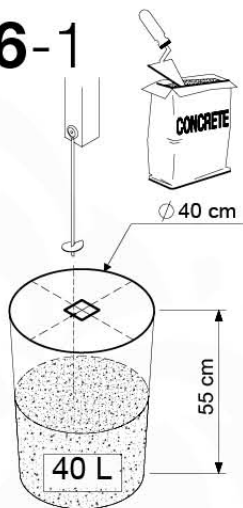

03 Timber

601_126 Jungle House 2.1

	L	
A240	239cm - 240cm	4 x
-	-	-
C154 C130 C114 C74 C70	153cm - 154cm 129cm - 130cm 113cm - 114cm 73cm - 74cm 69cm - 70cm	2 x 2 x 9 x 4 x 2 x
D127 D114 D100 D65	126cm - 127cm 113cm - 114cm 99cm - 100cm 64cm - 65cm	21 - 25 x 12 x 11 - 14 x 18 x

06 Playground Foundation

FD05

06-1

Foundation Plan TS - FD05 - 22/02/2022

07 Base Tower

BT11

	PartNo	PartName	QTY.
Hardware pack	001_406	Stealth Screw 8x45	6
	001_417	Stealth Screw 8x80	4
	002_220	Gap Point Screw T25 - 5x45	118
	002_223	Gap Point Screw T25 - 5x80	20
	022_31x	bpc-base version 3	8
	022_84x	bpc cover	8
Other	007_001	Ground-anchor	2
Timber	A240	Post 70x70 L2400	4
	C114	Beam 1140 mm	5
	D100	Board 1000 mm	14
	D114	Board 1140 mm	12