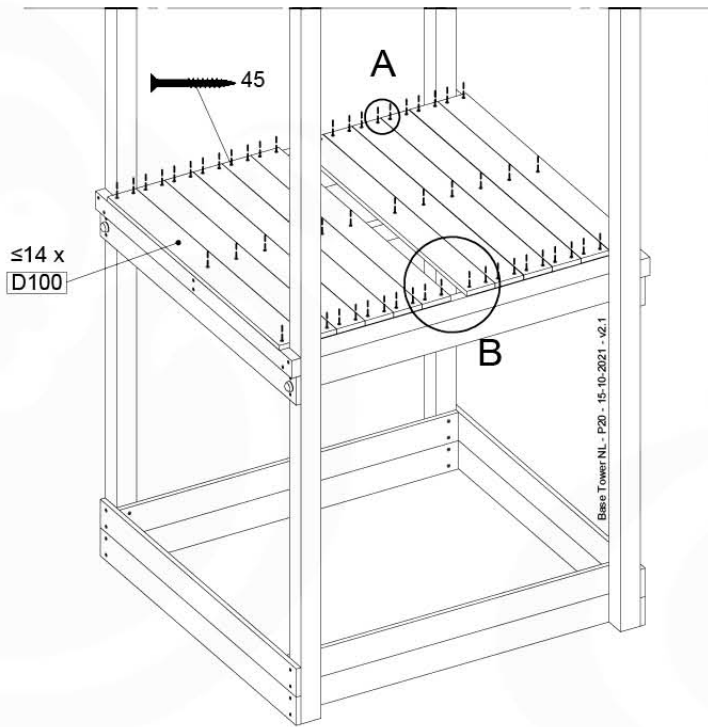

Base Tower NL - P06 - BT11 - 15-10-2021 - v2.1

07-1

07-2

07-3

07-4

08 Balustrade (2x)

BL04

	PartNo	PartName	QTY.
Hardware Pack	002_220	Gap Point Screw T25 - 5x45	24
	002_223	Gap Point Screw T25 - 5x80	4
Timber	C114	Beam 1140 mm	1
	D65	Board 650 mm	6