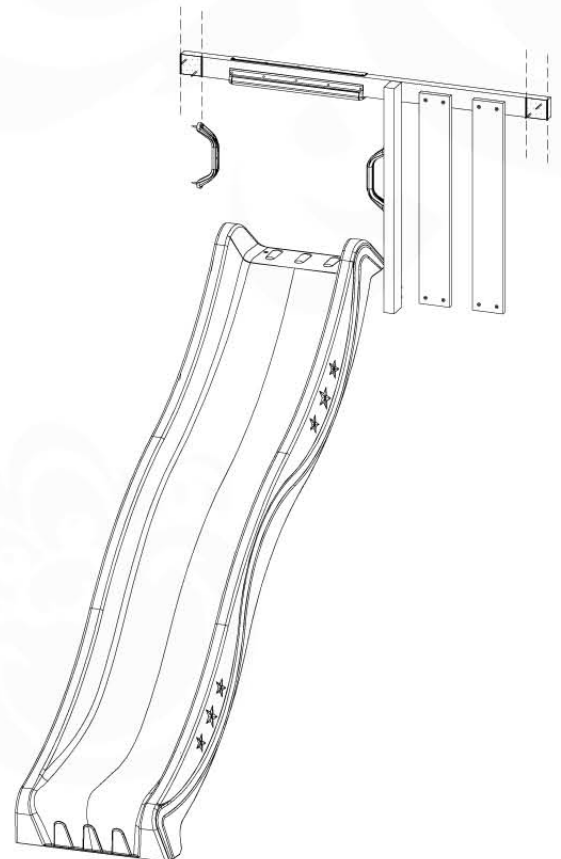

14 Slide Set

SL06

	PartNo	PartName	QTY.
Hardware Pack	000_101	Nail Pan Head	10
	002_220	Gap Point Screw T25 - 5x45	8
	002_223	Gap Point Screw T25 - 5x80	8
	002_308	Gap Point Screw T25 - 5x20	2
Other	120_102	Handgrip set (complete 2x)	1
	123_200	Bumperpad	1
	324_xxx 334_xxx	Wavy Star Slide XL 2200 mm / Wavy Star Slide XXL 2650 mm	1
Timber	C114	Beam 1140 mm	1
	C70	Beam 700 mm	1
	D65	Board 650 mm	2