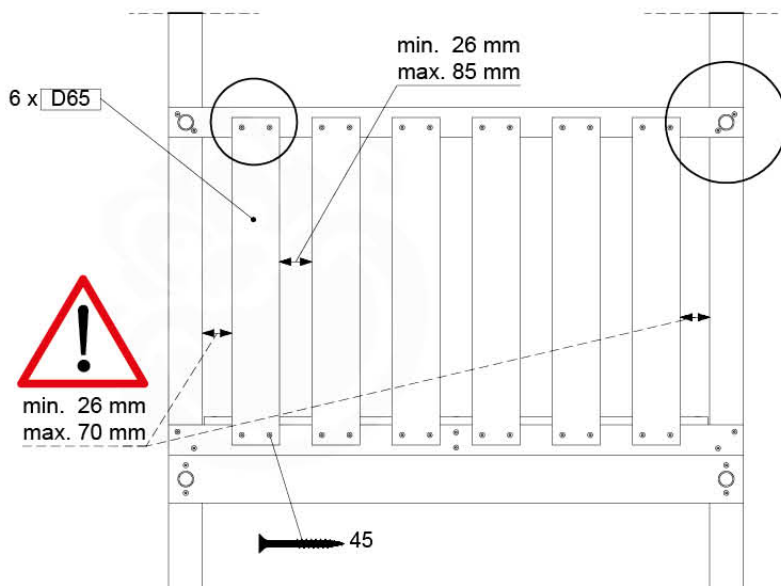

08 Balustrade (2x)

BL04

	PartNo	PartName	QTY.
Hardware Pack	002_220	Gap Point Screw T25 - 5x45	24
	002_223	Gap Point Screw T25 - 5x80	4
Timber	C114	Beam 1140 mm	1
	D65	Board 650 mm	6

Balustrade 120 - P03 T - 8-10-2021 - v1.1

08-1

Balustrade 120 - P06 T - 8-10-2021 - v1.1