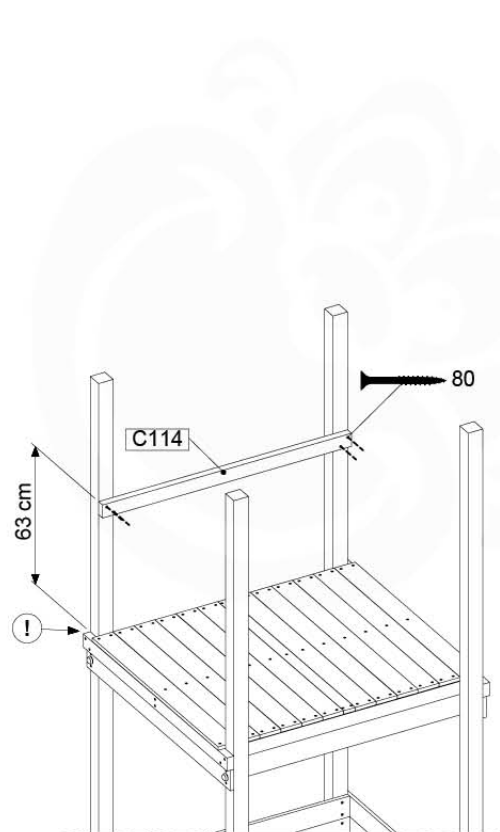

15 Firemans Pole

FP04

	PartNo	PartName	QTY.
Hardware Pack(s)	001_103	M8 Washer Head Screw 40mm	2
	002_220	Gap Point Screw T25 - 5x45	8
	002_223	Gap Point Screw T25 - 5x80	8
	003_010	M8 spring lock washer	2
	003_040	M8 Washer	2
	004_052	M8 Drive-in Nut 30mm	2
	004_054	M8 Drive-in Nut 45mm	2
	022_31x	bpc-base version 3	2
	022_84x	bpc cover	2
Other	102_915	Fireman's Pole	1
Timber	C70	Beam 700 mm	1
	C114	Beam 1140 mm	1
	D65	Board 650 mm	2

15-1