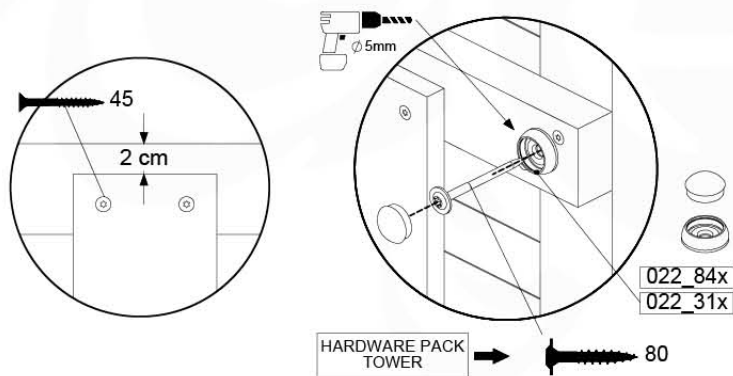

08-1

Balustrade 120 - P06 T - 8-10-2021 - v1.1