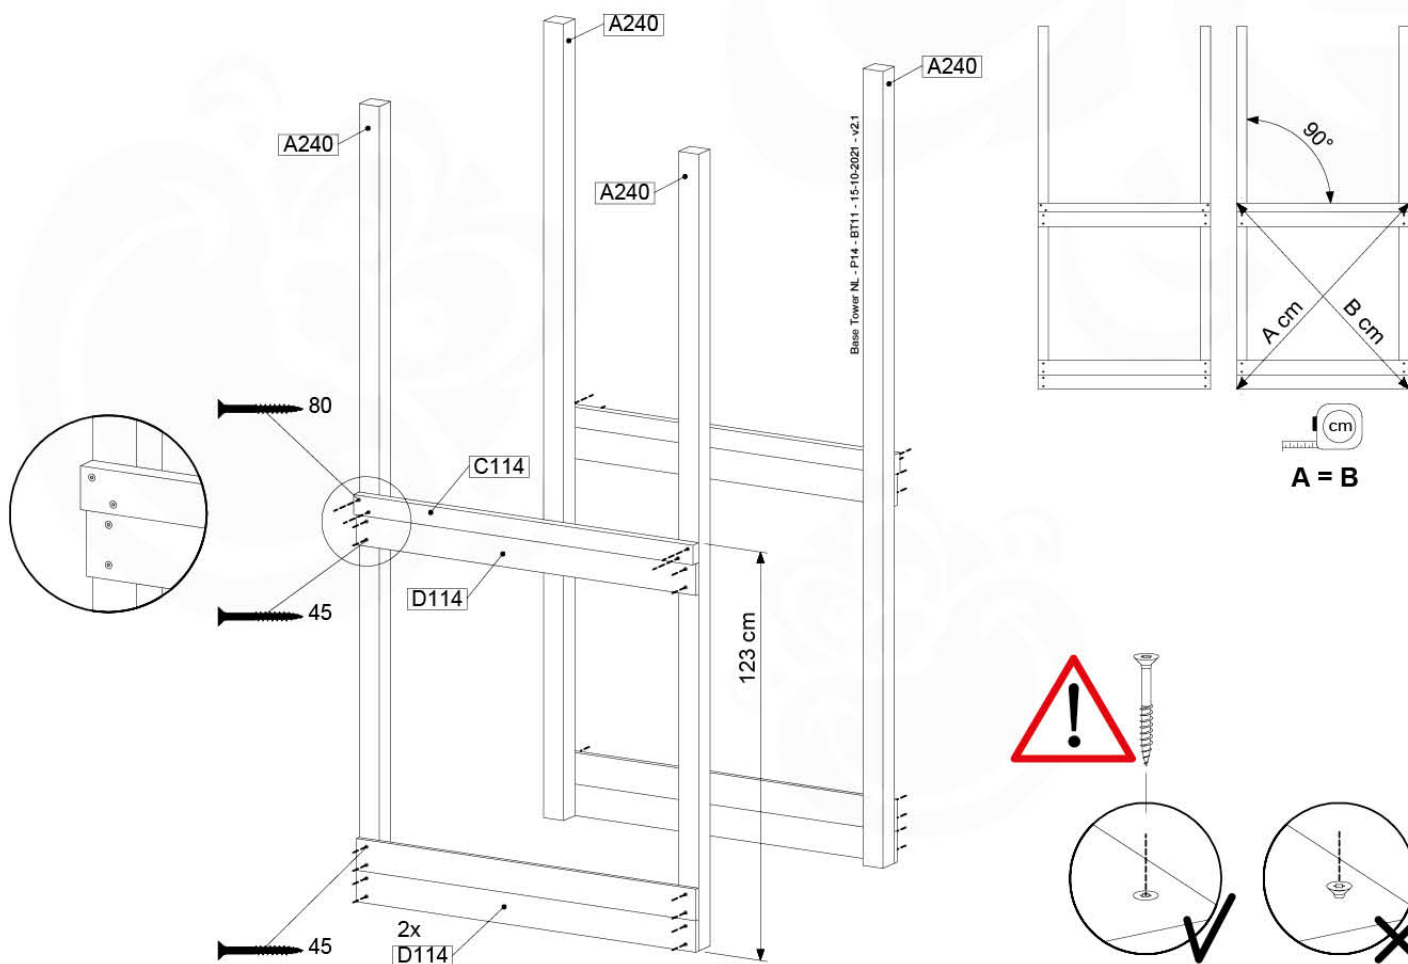

07 Base Tower

BT11

	PartNo	PartName	QTY.
Hardware pack	001_406	Stealth Screw 8x45	6
	001_417	Stealth Screw 8x80	4
	002_220	Gap Point Screw T25 - 5x45	118
	002_223	Gap Point Screw T25 - 5x80	20
	022_31x	bpc-base version 3	8
	022_84x	bpc cover	8
Other	007_001	Ground-anchor	2
Timber	A240	Post 70x70 L2400	4
	C114	Beam 1140 mm	5
	D100	Board 1000 mm	14
	D114	Board 1140 mm	12

Base Tower NL - P06 - BT11 - 15-10-2021 - v2.1

07-1