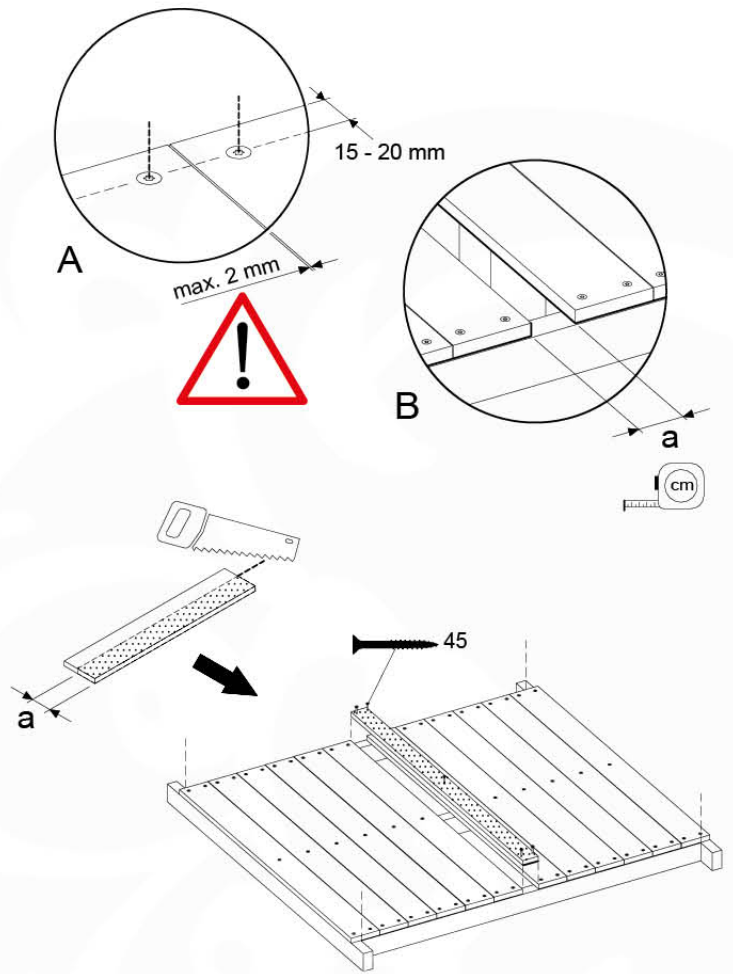

Base Tower NL - P06 - BT11 - 15-10-2021 - v2.1

07-1

07-2

07-3

07-4

08 Balustrade (2x)

BL04

	PartNo	PartName	QTY.
Hardware Pack	002_220	Gap Point Screw T25 - 5x45	24
	002_223	Gap Point Screw T25 - 5x80	4
Timber	C114	Beam 1140 mm	1
	D65	Board 650 mm	6