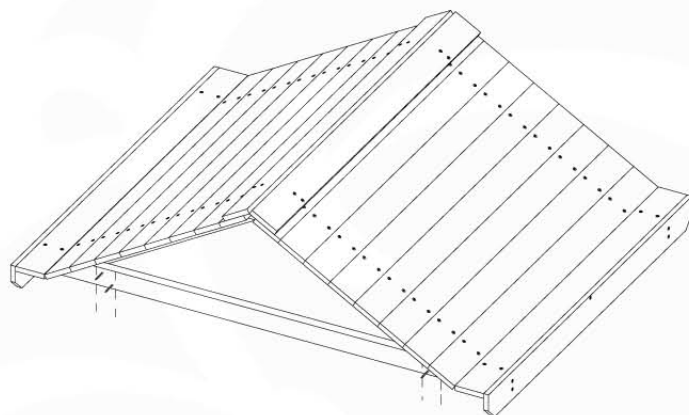

Balustrade 120 - P03 T - 8-10-2021 - v1.1

08-1

Balustrade 120 - P06 T - 8-10-2021 - v1.1

09 Roof House

RF11

	PartNo	PartName	QTY.
Hardware Pack	001_411	Stealth Screw 8x60	4
	001_417	Stealth Screw 8x80	4
	002_220	Gap Point Screw T25 - 5x45	106
	002_223	Gap Point Screw T25 - 5x80	16
Timber	C74	Beam 740 mm	4
	C154	Beam 1540 mm	2
	D127	Board 1270 mm	21-25