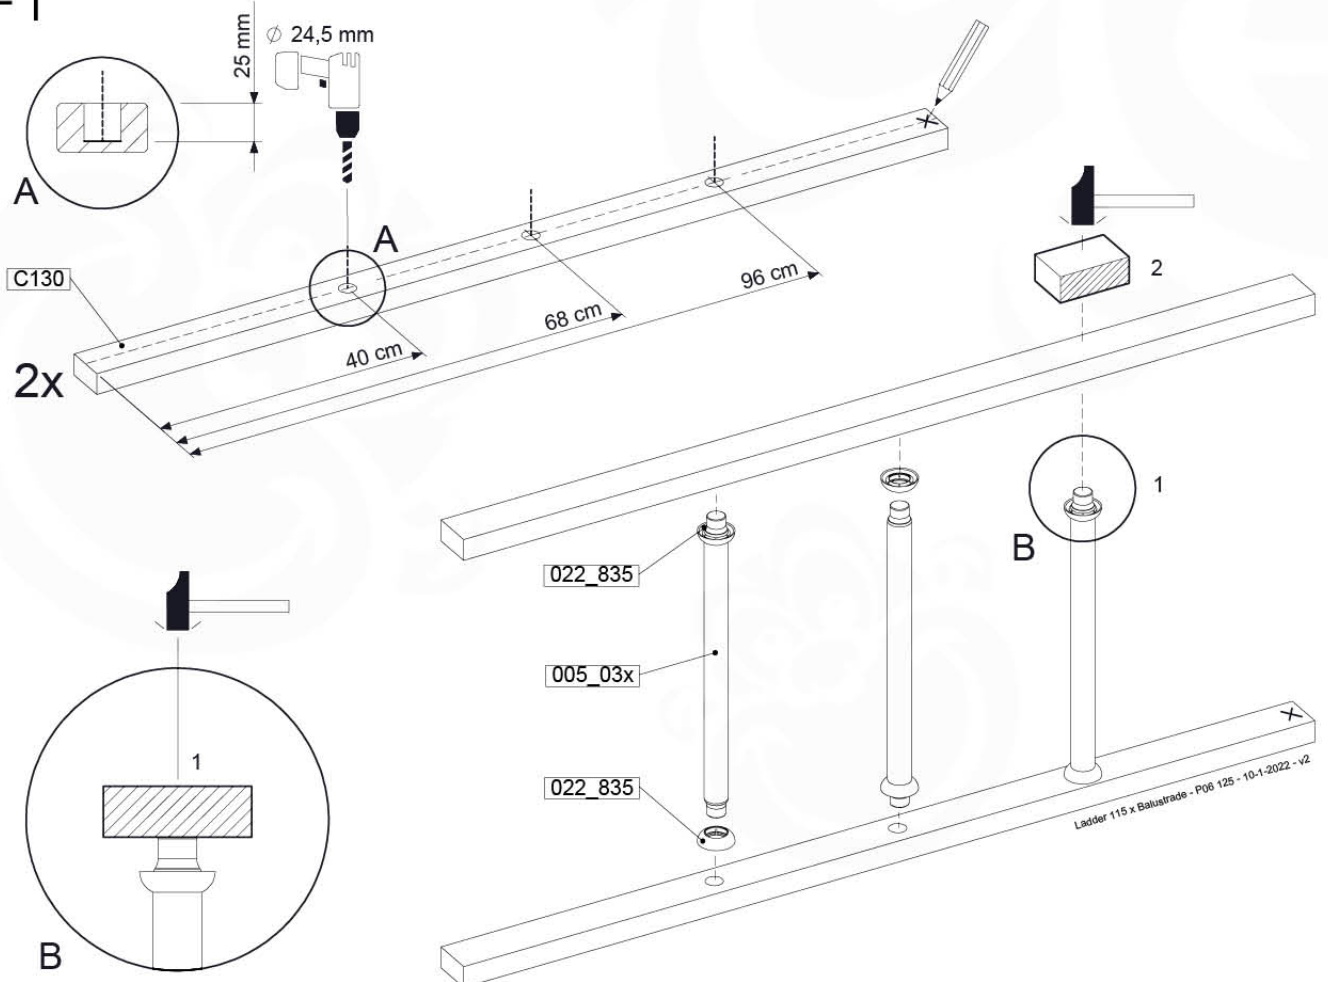

10-1

Ladder 115 x Balustrade - P06 125 - 10-1-2022 - v2