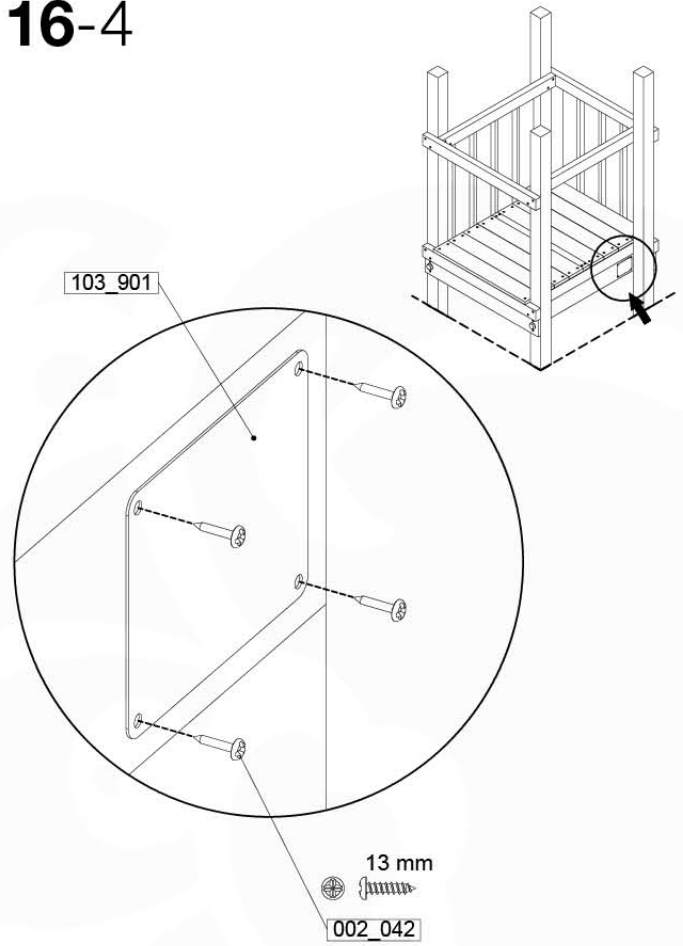

16-3

16-4

Accessories set - P04 - 29-9-2021 - v4

16-5

1x
022_910

17