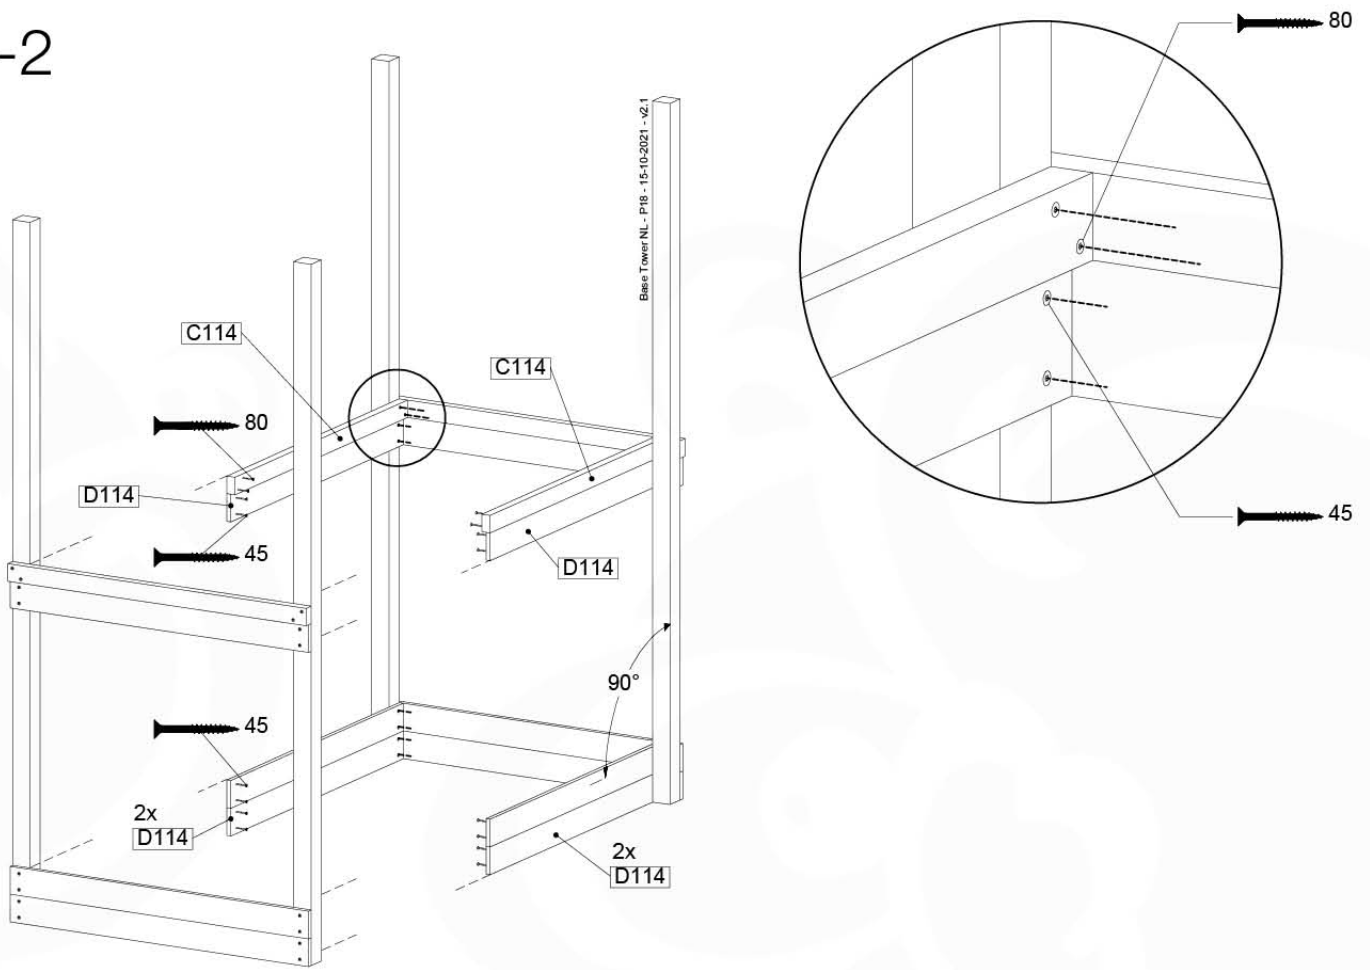

06 Playground Foundation

FD05

06-1

Foundation Plan TS - FD05 - 22/02/2022

07 Base Tower

BT11

	PartNo	PartName	QTY.
Hardware pack	001_406	Stealth Screw 8x45	6
	001_417	Stealth Screw 8x80	4
	002_220	Gap Point Screw T25 - 5x45	118
	002_223	Gap Point Screw T25 - 5x80	20
	022_31x	bpc-base version 3	8
	022_84x	bpc cover	8
Other	007_001	Ground-anchor	2
Timber	A240	Post 70x70 L2400	4
	C114	Beam 1140 mm	5
	D100	Board 1000 mm	14
	D114	Board 1140 mm	12

Base Tower NL - P06 - BT11 - 15-10-2021 - v2.1

07-1

07-2

07-3

07-4

08 Balustrade (2x)

BL04

	PartNo	PartName	QTY.
Hardware Pack	002_220	Gap Point Screw T25 - 5x45	24
	002_223	Gap Point Screw T25 - 5x80	4
Timber	C114	Beam 1140 mm	1
	D65	Board 650 mm	6