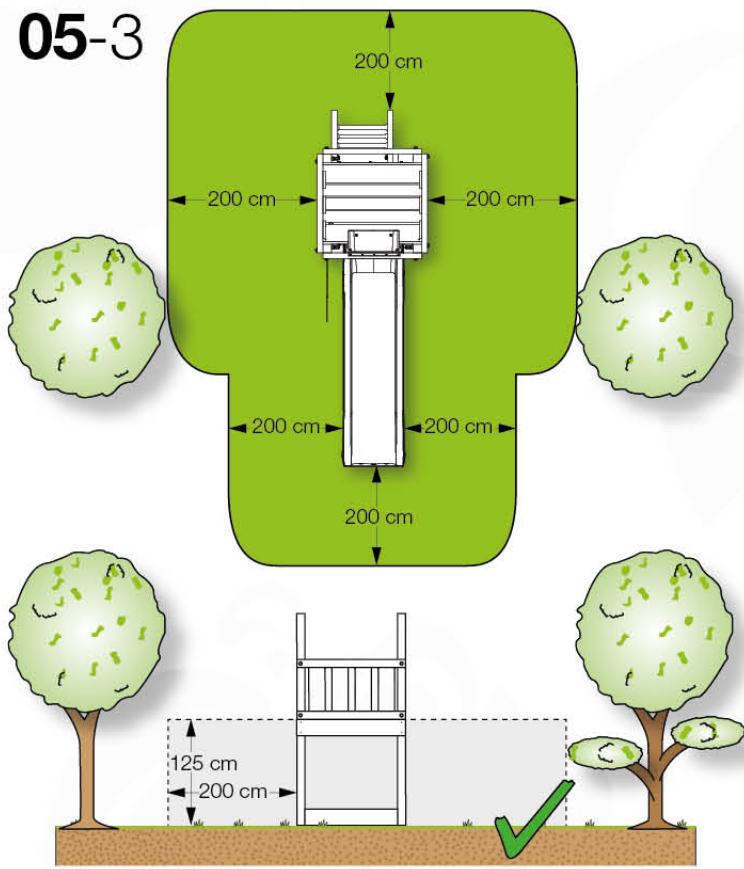

05 Safe Playground

05-1

05-2

05-3

05-4

05-5