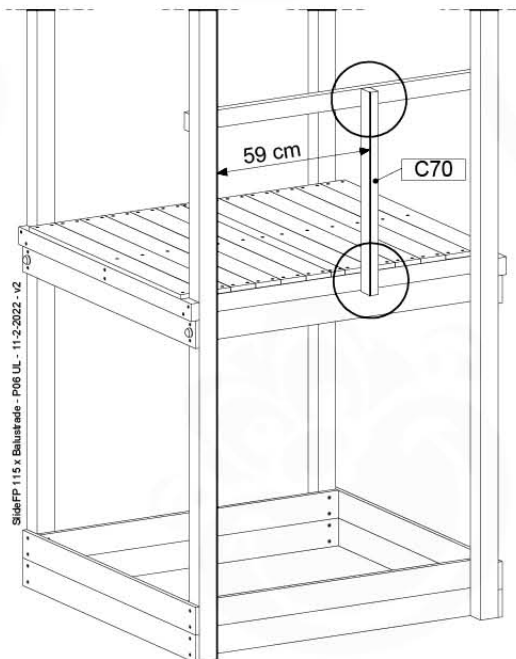

15 Firemans Pole

FP04

	PartNo	PartName	QTY.
Hardware Pack(s)	001_103	M8 Washer Head Screw 40mm	2
	002_220	Gap Point Screw T25 - 5x45	8
	002_223	Gap Point Screw T25 - 5x80	8
	003_010	M8 spring lock washer	2
	003_040	M8 Washer	2
	004_052	M8 Drive-in Nut 30mm	2
	004_054	M8 Drive-in Nut 45mm	2
	022_31x	bpc-base version 3	2
	022_84x	bpc cover	2
Other	102_915	Fireman's Pole	1
Timber	C70	Beam 700 mm	1
	C114	Beam 1140 mm	1
	D65	Board 650 mm	2

15-1