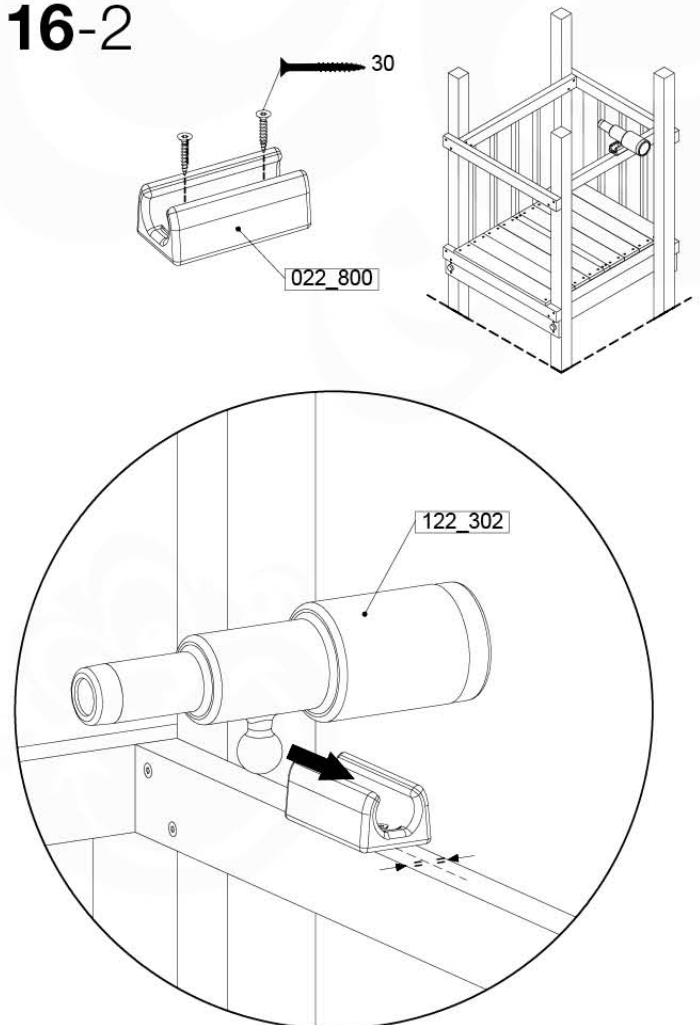

16-2

Accessory set - P03 - 28-9-2021 - 14