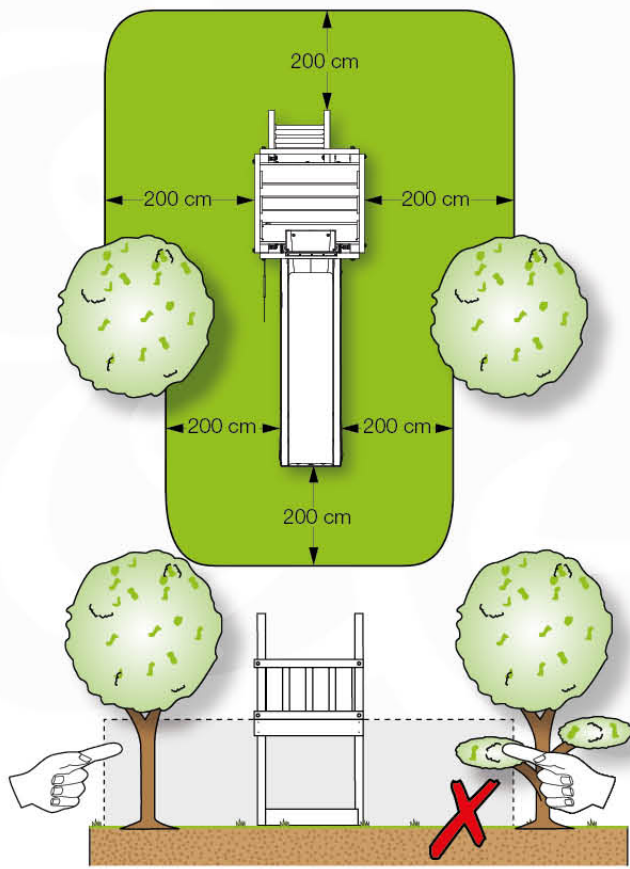

05 Safe Playground

05-1

05-2

05-3

05-4

05-5