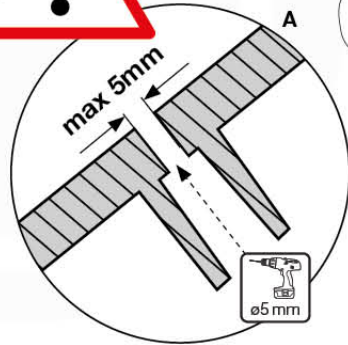

14-6

15 Firemans Pole

FP05

	PartNo	PartName	QTY.
Hardware Pack(s)	001_103	M8 Washer Head Screw 40mm	2
	002_220	Gap Point Screw T25 - 5x45	8
	002_223	Gap Point Screw T25 - 5x80	8
	003_010	M8 spring lock washer	2
	003_040	M8 Washer	2
	004_052	M8 Drive-in Nut 30mm	2
	004_054	M8 Drive-in Nut 45mm	2
	022_31x	bpc-base version 3	2
	022_84x	bpc cover	2
Other	102_915	Fireman's Pole	1
Timber	C70	Beam 700 mm	1
	C114	Beam 1140 mm	1
	D65	Board 650 mm	2