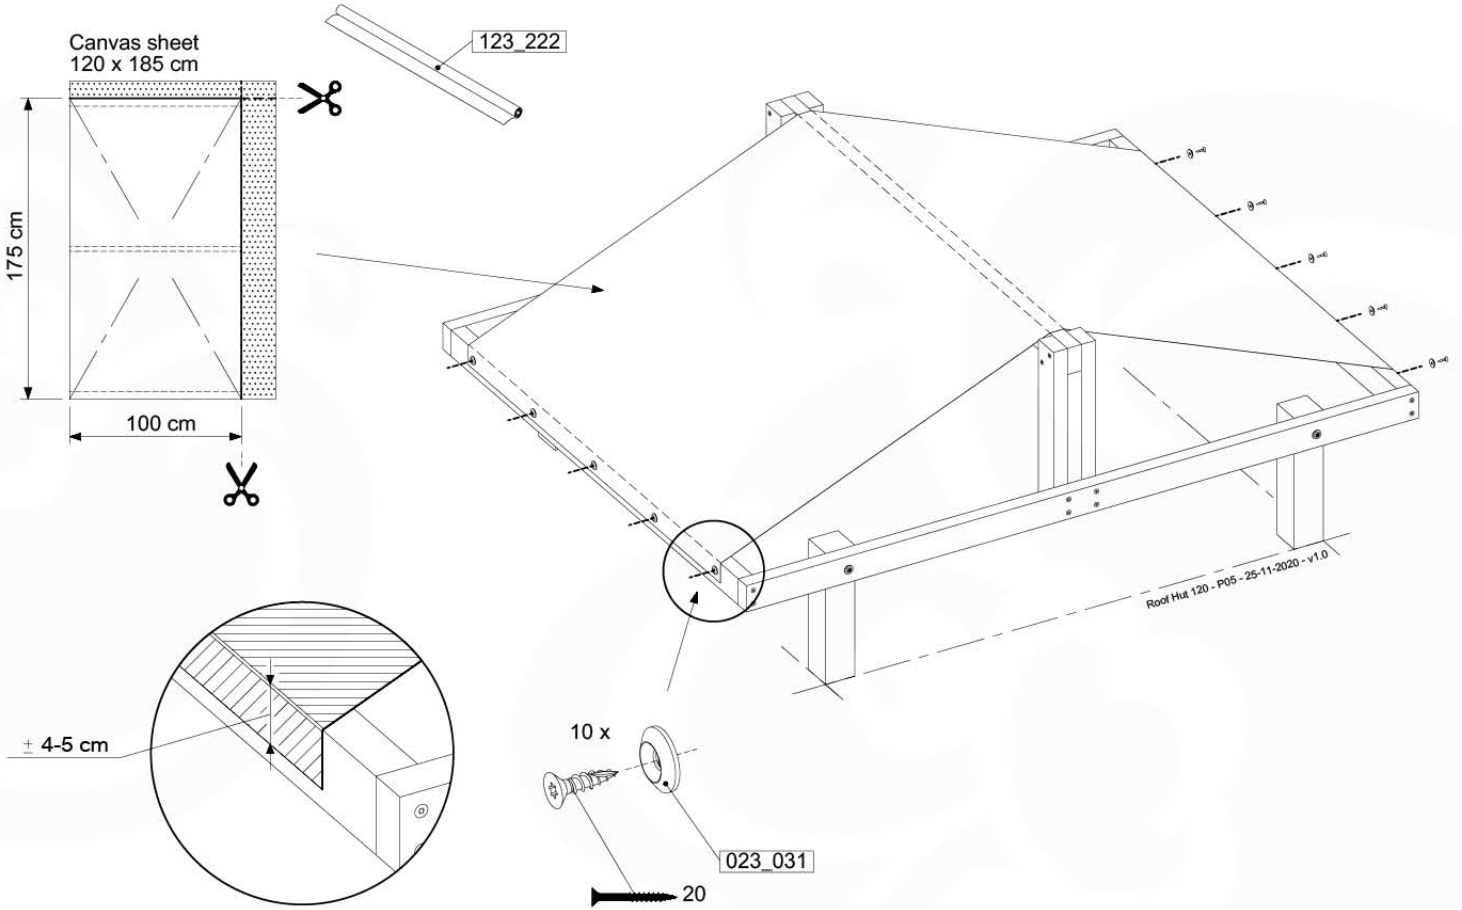

09-3

10 Ladder LA12