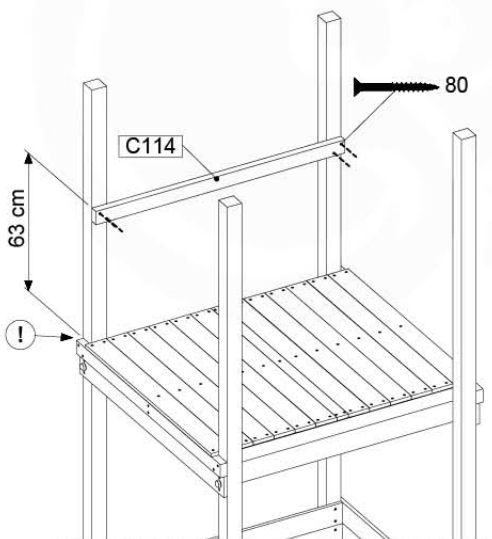

14-1

SlideFP 115 x Blauholz - P07 UR - 11-2-2022 - v2