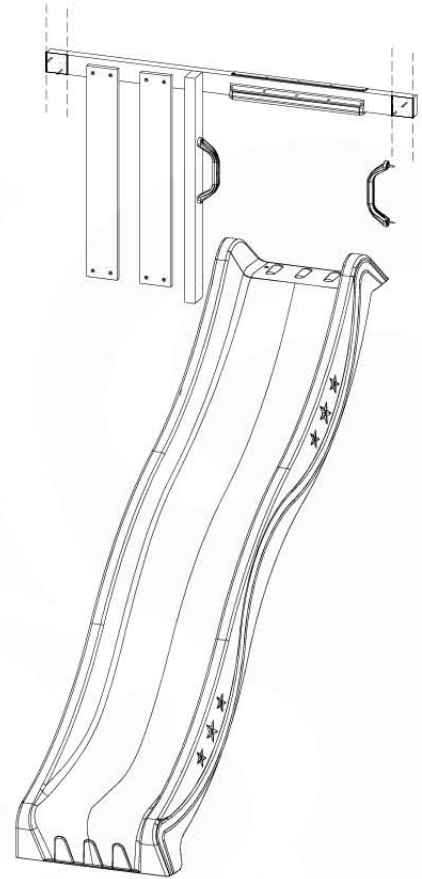

14 Slide Set

SL07

	PartNo	PartName	QTY.
Hardware Pack	000_101	Nail Pan Head	10
	002_220	Gap Point Screw T25 - 5x45	8
	002_223	Gap Point Screw T25 - 5x80	8
	002_308	Gap Point Screw T25 - 5x20	2
Other	120_102	Handgrip set (complete 2x)	1
	123_200	Bumperpad	1
	324_xxx 334_xxx	Wavy Star Slide XL 2200 mm / Wavy Star Slide XXL 2650 mm	1
Timber	C114	Beam 1140 mm	1
	C70	Beam 700 mm	1
	D65	Board 650 mm	2

SlideFP 115 x Blauholz - P07 UR - 11-2-2022 - v2