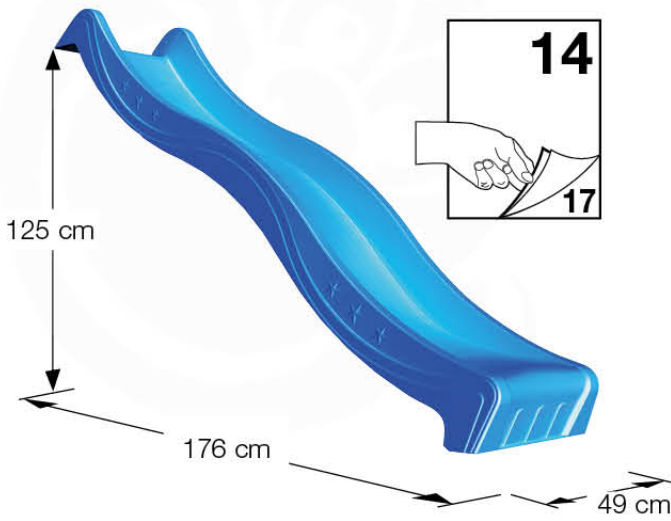

13 Add-on

Wavy Star Slide XL

- 324_100 Yellow
- 324_200 Blue
- 324_300 Green
- 324_400 Red
- 324_500 Fuchsia
- 324_600 Dark Green