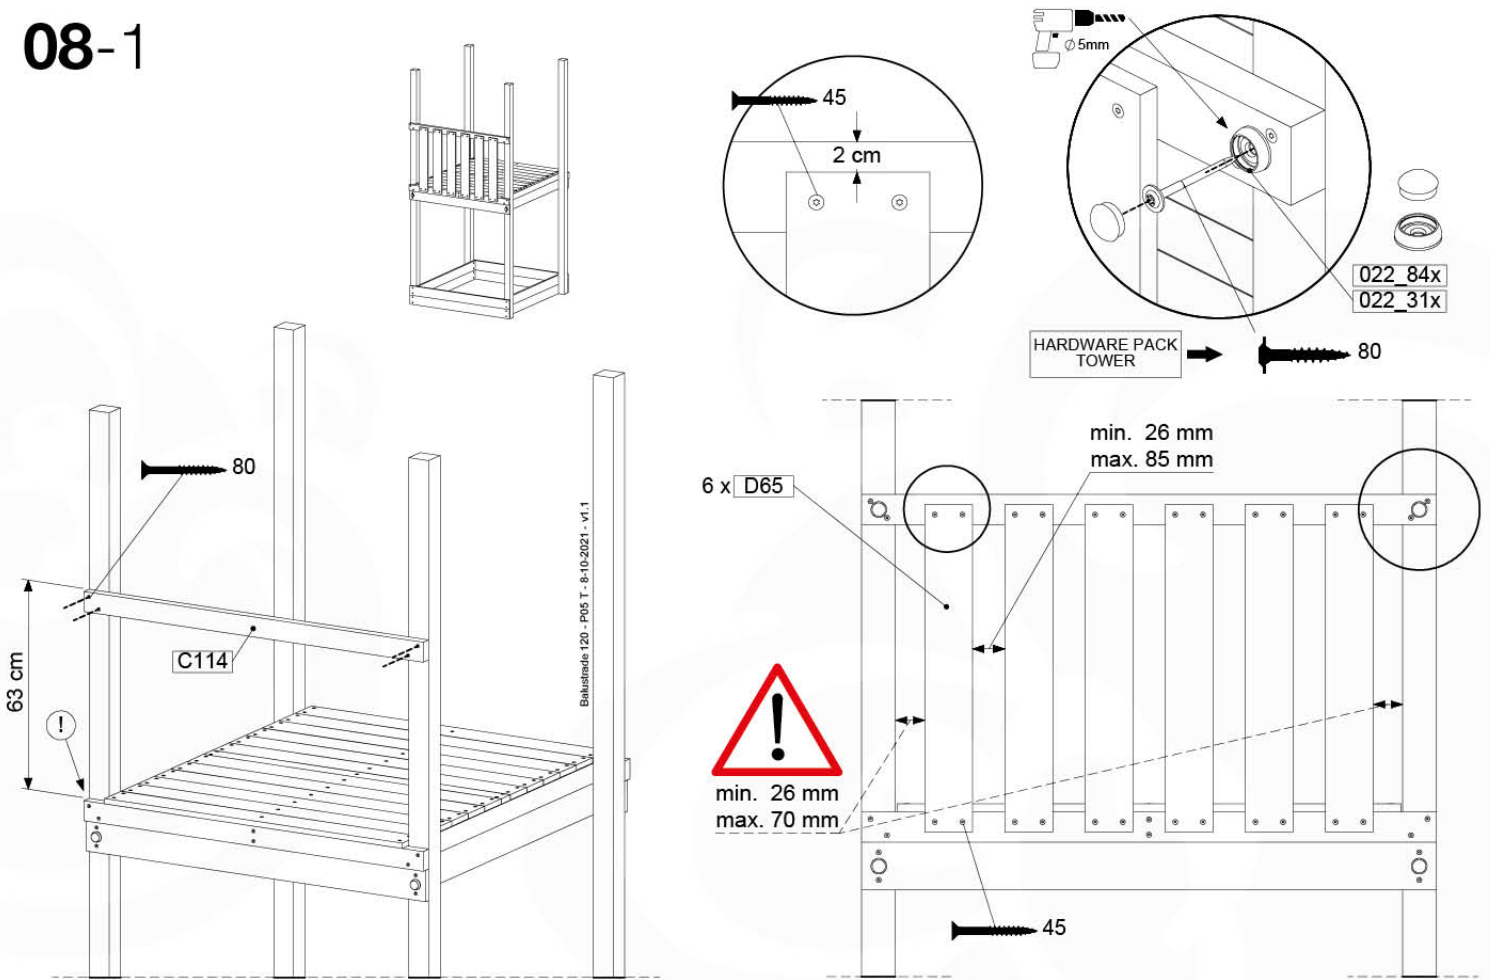

08-1

09 Roof Hut

RF12