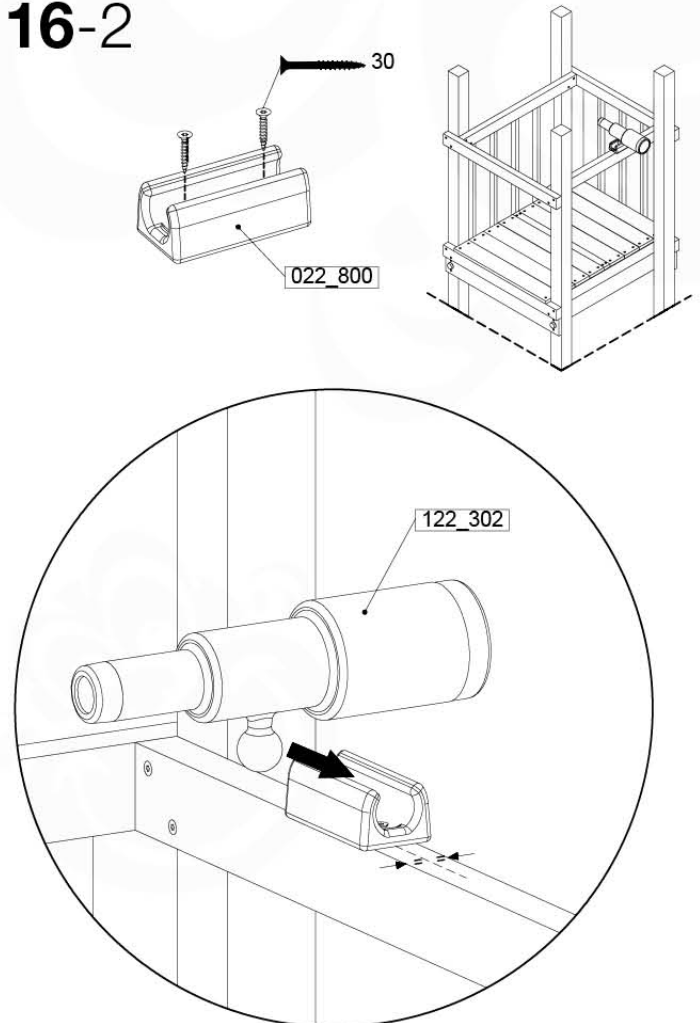

16-2

Accessory set - P03 - 28-9-2021 - 14