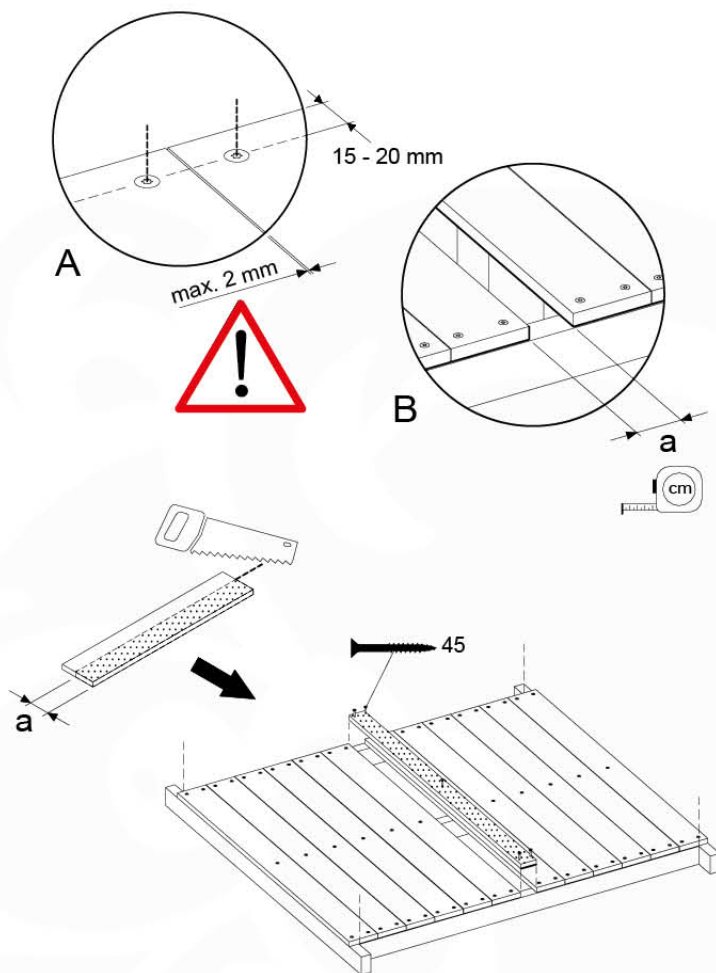

06 Playground Foundation

FD05

06-1

07 Base Tower

BT11

	PartNo	PartName	QTY.
Hardware pack	001_406	Stealth Screw 8x45	6
	001_417	Stealth Screw 8x80	4
	002_220	Gap Point Screw T25 - 5x45	118
	002_223	Gap Point Screw T25 - 5x80	20
	022_31x	bpc-base version 3	8
	022_84x	bpc cover	8
Other	007_001	Ground-anchor	2
Timber	A240	Post 70x70 L2400	4
	C114	Beam 1140 mm	5
	D100	Board 1000 mm	14
	D114	Board 1140 mm	12

Base Tower NL - P08 - BT11 - 15-10-2021 - v2.1

07-1

07-2

07-3

07-4

08 Balustrade (2x)

BL04

	PartNo	PartName	QTY.
Hardware Pack	002_220	Gap Point Screw T25 - 5x45	24
	002_223	Gap Point Screw T25 - 5x80	4
Timber	C114	Beam 1140 mm	1
	D65	Board 650 mm	6