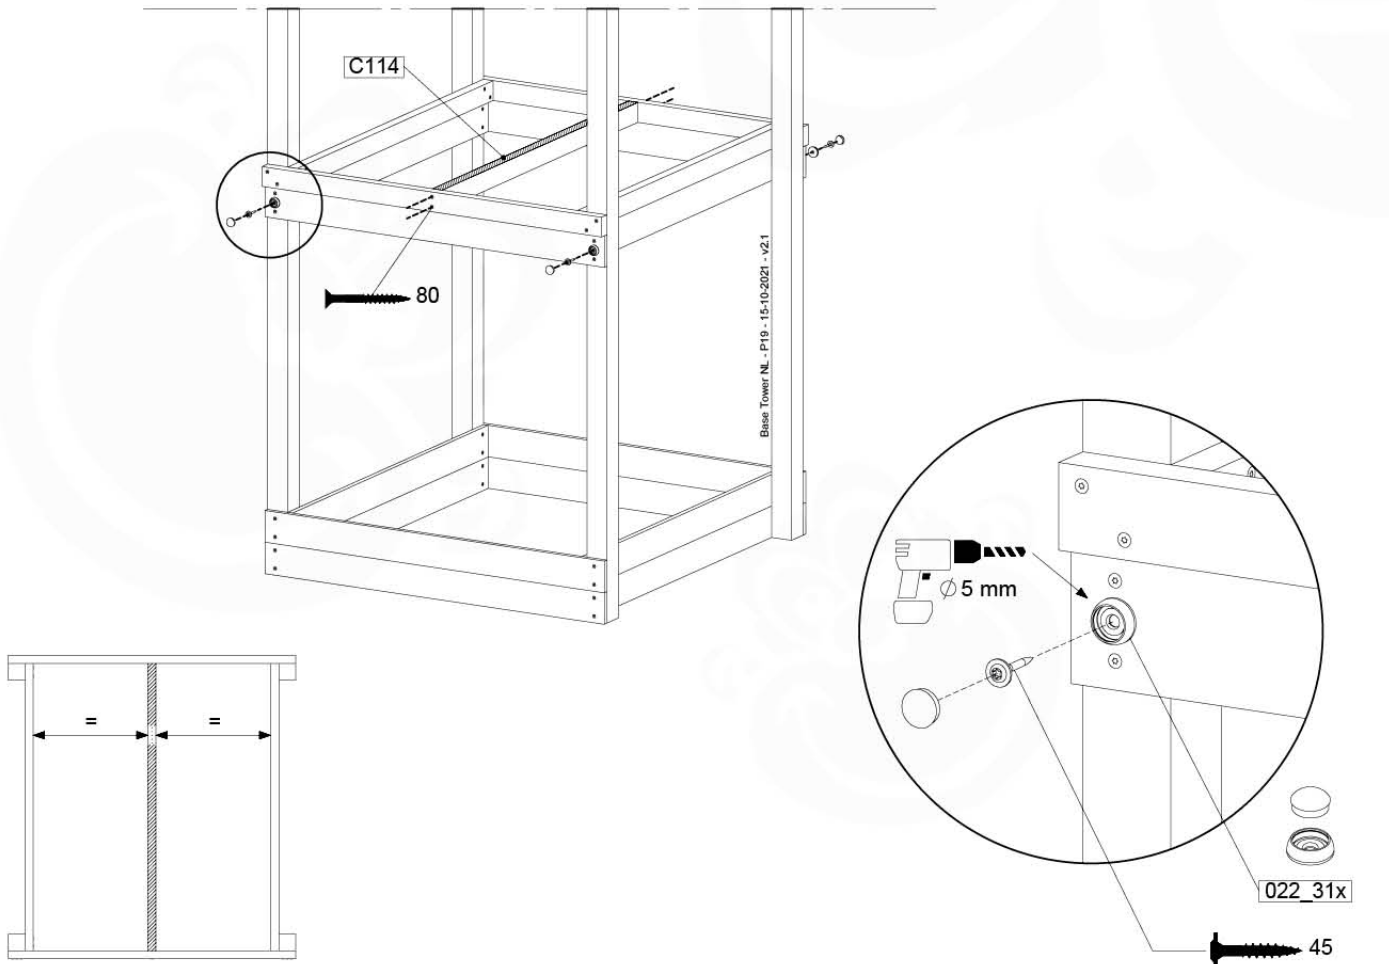

06 Playground Foundation

FD05

06-1

07 Base Tower

BT11

	PartNo	PartName	QTY.
Hardware pack	001_406	Stealth Screw 8x45	6
	001_417	Stealth Screw 8x80	4
	002_220	Gap Point Screw T25 - 5x45	118
	002_223	Gap Point Screw T25 - 5x80	20
	022_31x	bpc-base version 3	8
	022_84x	bpc cover	8
Other	007_001	Ground-anchor	2
Timber	A240	Post 70x70 L2400	4
	C114	Beam 1140 mm	5
	D100	Board 1000 mm	14
	D114	Board 1140 mm	12

Base Tower NL - P08 - BT11 - 15-10-2021 - v2.1

07-1

07-2

07-3

07-4

08 Balustrade (2x)

BL04

	PartNo	PartName	QTY.
Hardware Pack	002_220	Gap Point Screw T25 - 5x45	24
	002_223	Gap Point Screw T25 - 5x80	4
Timber	C114	Beam 1140 mm	1
	D65	Board 650 mm	6