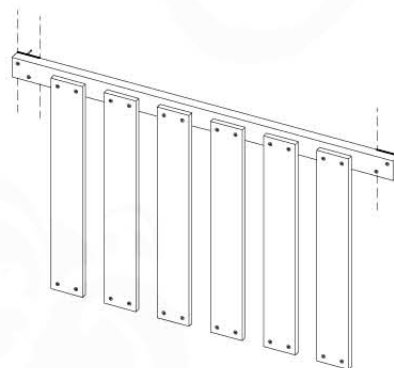

06 Playground Foundation

FD05

06-1

07 Base Tower

BT11

	PartNo	PartName	QTY.
Hardware pack	001_406	Stealth Screw 8x45	6
	001_417	Stealth Screw 8x80	4
	002_220	Gap Point Screw T25 - 5x45	118
	002_223	Gap Point Screw T25 - 5x80	20
	022_31x	bpc-base version 3	8
	022_84x	bpc cover	8
Other	007_001	Ground-anchor	2
Timber	A240	Post 70x70 L2400	4
	C114	Beam 1140 mm	5
	D100	Board 1000 mm	14
	D114	Board 1140 mm	12

Base Tower NL - P08 - BT11 - 15-10-2021 - v2.1

07-1

07-2

07-3

07-4

08 Balustrade (2x)

BL04

	PartNo	PartName	QTY.
Hardware Pack	002_220	Gap Point Screw T25 - 5x45	24
	002_223	Gap Point Screw T25 - 5x80	4
Timber	C114	Beam 1140 mm	1
	D65	Board 650 mm	6