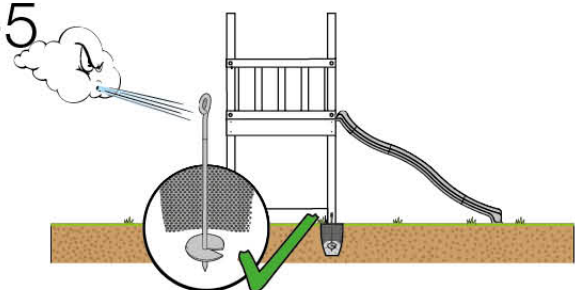

06 Playground Foundation

FD05

06-1

07 Base Tower

BT11

	PartNo	PartName	QTY.
Hardware pack	001_406	Stealth Screw 8x45	6
	001_417	Stealth Screw 8x80	4
	002_220	Gap Point Screw T25 - 5x45	118
	002_223	Gap Point Screw T25 - 5x80	20
	022_31x	bpc-base version 3	8
	022_84x	bpc cover	8
Other	007_001	Ground-anchor	2
Timber	A240	Post 70x70 L2400	4
	C114	Beam 1140 mm	5
	D100	Board 1000 mm	14
	D114	Board 1140 mm	12