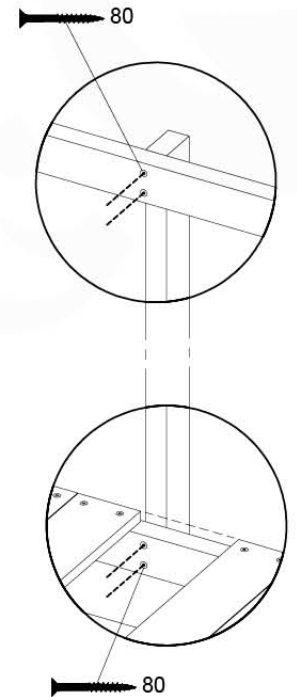

14 Slide Set

SL07

	PartNo	PartName	QTY.
Hardware Pack	000_101	Nail Pan Head	10
	002_220	Gap Point Screw T25 - 5x45	8
	002_223	Gap Point Screw T25 - 5x80	8
	002_308	Gap Point Screw T25 - 5x20	2
Other	120_102	Handgrip set (complete 2x)	1
	123_200	Bumperpad	1
	324_xxx 334_xxx	Wavy Star Slide XL 2200 mm / Wavy Star Slide XXL 2650 mm	1
Timber	C114	Beam 1140 mm	1
	C70	Beam 700 mm	1
	D65	Board 650 mm	2

SlideFP 115 x Blauholz - P07 UR - 11-2-2022 - v2

14-1

SlideFP 115 x Blauholz - P07 UR - 11-2-2022 - v2