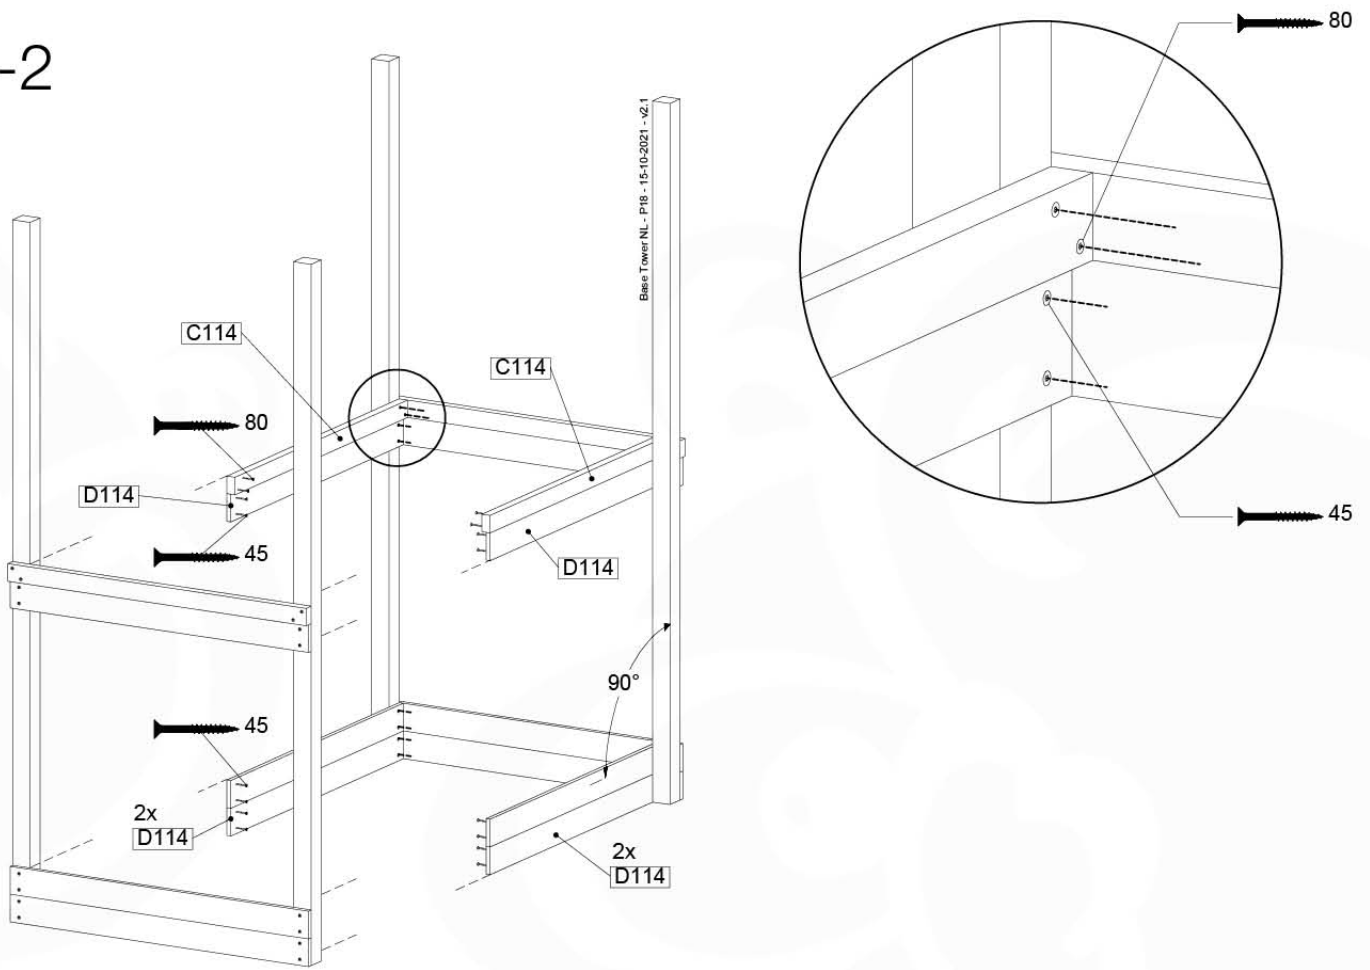

06 Playground Foundation

FD05

06-1

07 Base Tower

BT11

	PartNo	PartName	QTY.
Hardware pack	001_406	Stealth Screw 8x45	6
	001_417	Stealth Screw 8x80	4
	002_220	Gap Point Screw T25 - 5x45	118
	002_223	Gap Point Screw T25 - 5x80	20
	022_31x	bpc-base version 3	8
	022_84x	bpc cover	8
Other	007_001	Ground-anchor	2
Timber	A240	Post 70x70 L2400	4
	C114	Beam 1140 mm	5
	D100	Board 1000 mm	14
	D114	Board 1140 mm	12

Base Tower NL - P08 - BT11 - 15-10-2021 - v2.1

07-1

07-2

07-3

07-4

08 Balustrade (2x)

BL04

	PartNo	PartName	QTY.
Hardware Pack	002_220	Gap Point Screw T25 - 5x45	24
	002_223	Gap Point Screw T25 - 5x80	4
Timber	C114	Beam 1140 mm	1
	D65	Board 650 mm	6