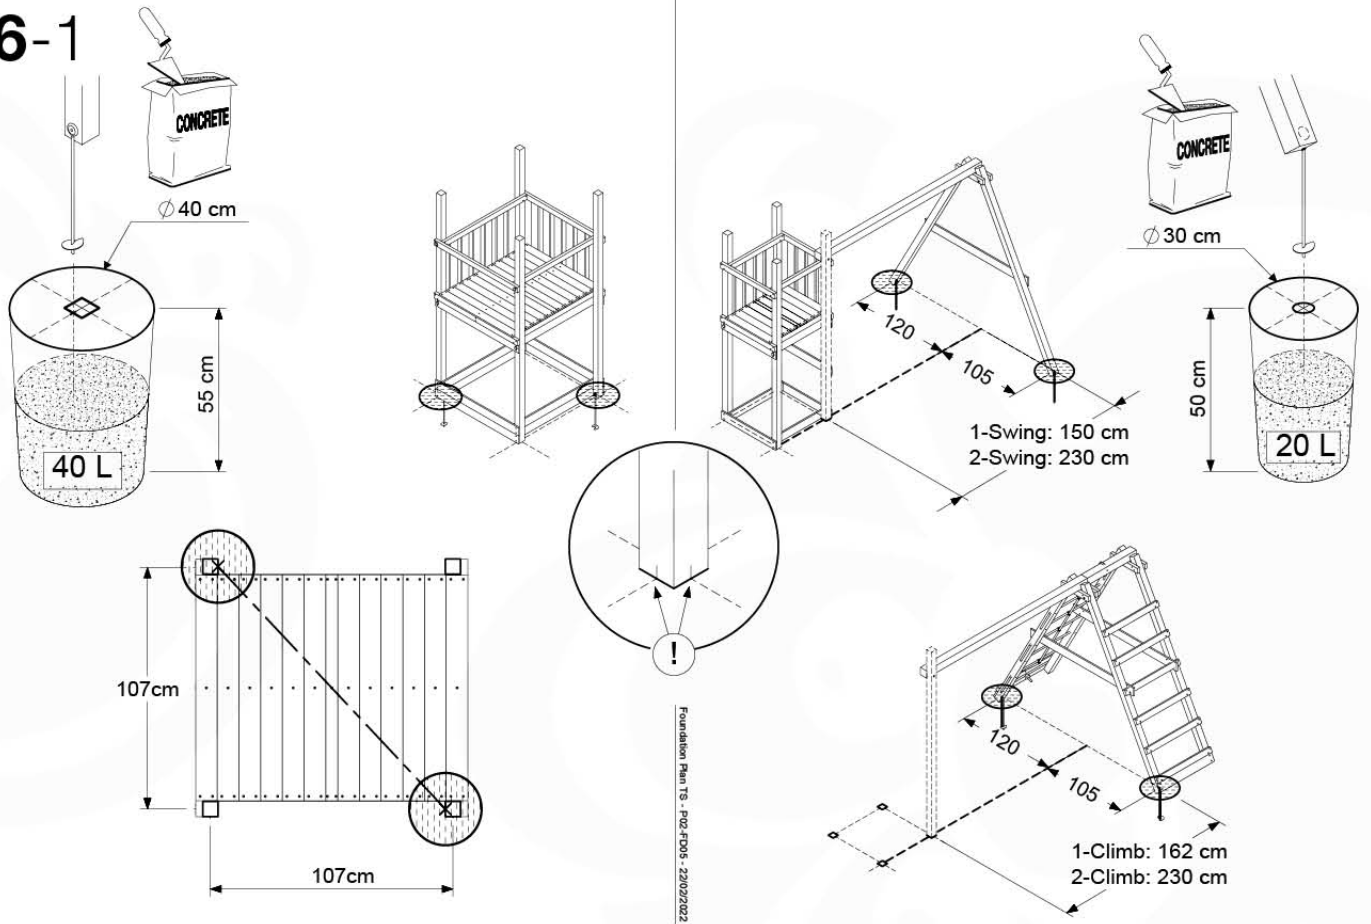

06 Playground Foundation

FD05

06-1

07 Base Tower

BT11

	PartNo	PartName	QTY.
Hardware pack	001_406	Stealth Screw 8x45	6
	001_417	Stealth Screw 8x80	4
	002_220	Gap Point Screw T25 - 5x45	118
	002_223	Gap Point Screw T25 - 5x80	20
	022_31x	bpc-base version 3	8
	022_84x	bpc cover	8
Other	007_001	Ground-anchor	2
Timber	A240	Post 70x70 L2400	4
	C114	Beam 1140 mm	5
	D100	Board 1000 mm	14
	D114	Board 1140 mm	12