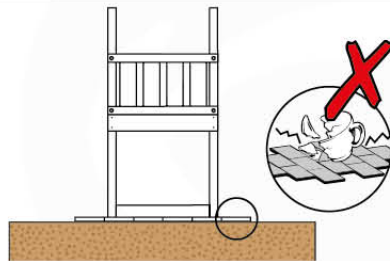

05 Safe Playground

05-1

05-2

05-3

05-4

05-5