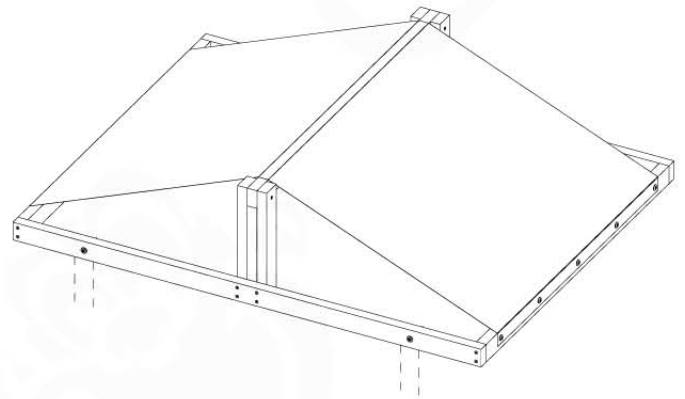

PartNo	PartName	QTY.
Hardware Pack	001_417	Stealth Screw 8x80	4
	002_223	Gap Point Screw T25 - 5x80	22
	002_308	Gap Point Screw T25 - 5x20	10
	023_031	Finishing Washer GPS 5.0	10
Other	123_222	Sheet Canvas Navigator line 1200x1850	1
Timber	C37	Beam 370 mm	4
	C114	Beam 1140 mm	3
	C154	Beam 1540 mm	2

Roof Hut 120 - P02 - 25-11-2020 - v1.0