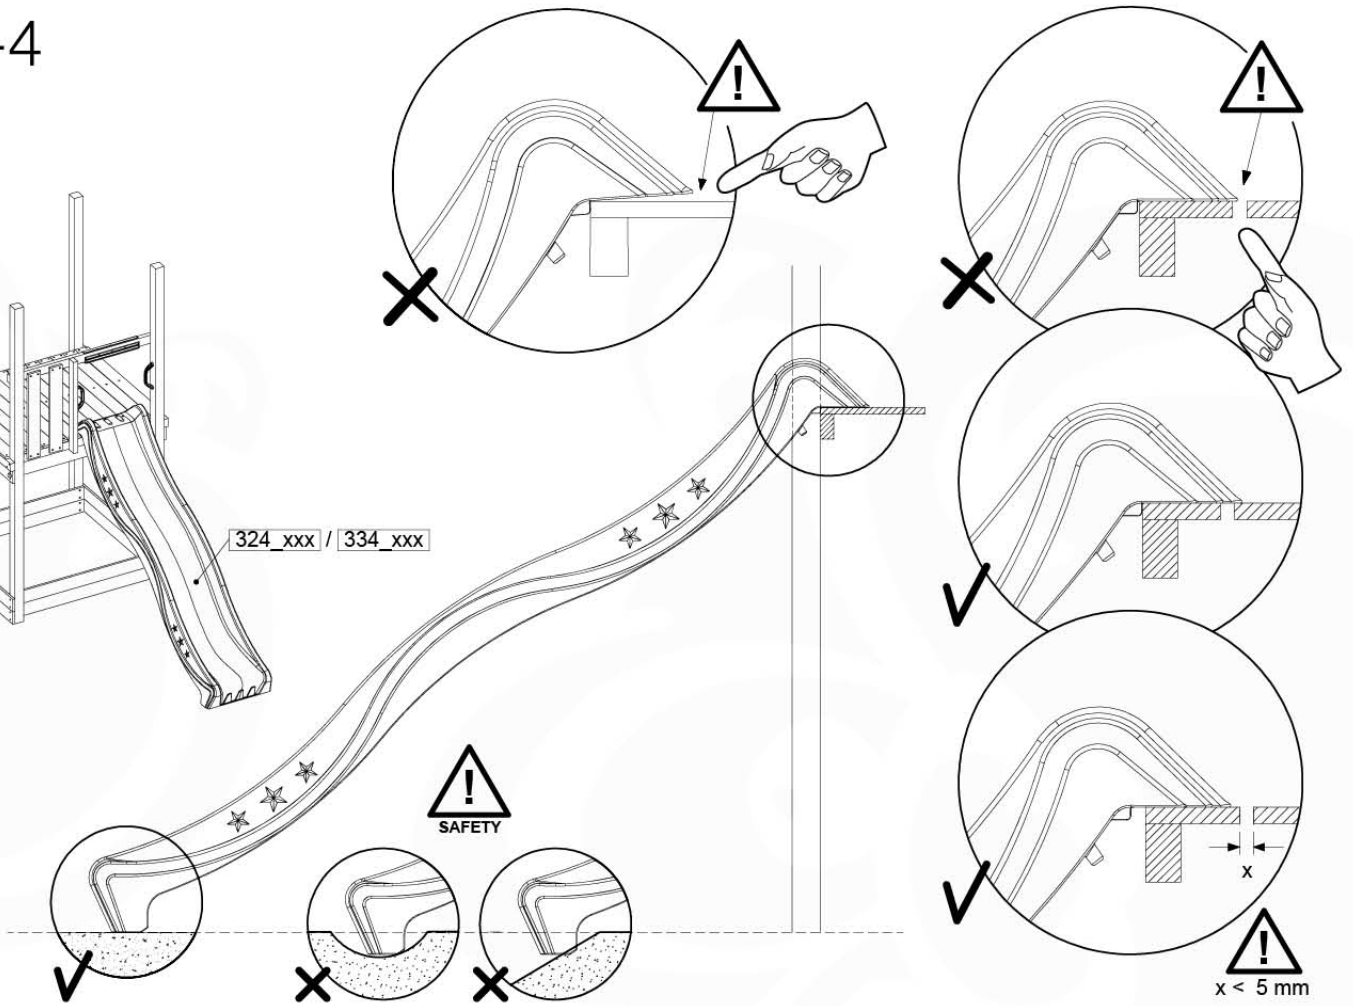

14-4

14-5

SlideFP 115 x Balustrade - P23 UR - 11.3.2022 - v2