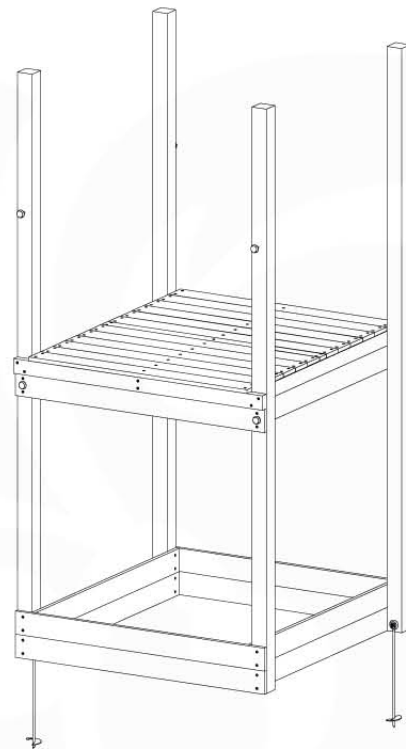

06 Playground Foundation

FD05

06-1

07 Base Tower

BT11

	PartNo	PartName	QTY.
Hardware pack	001_406	Stealth Screw 8x45	6
	001_417	Stealth Screw 8x80	4
	002_220	Gap Point Screw T25 - 5x45	118
	002_223	Gap Point Screw T25 - 5x80	20
	022_31x	bpc-base version 3	8
	022_84x	bpc cover	8
Other	007_001	Ground-anchor	2
Timber	A240	Post 70x70 L2400	4
	C114	Beam 1140 mm	5
	D100	Board 1000 mm	14
	D114	Board 1140 mm	12

Base Tower NL - P08 - BT11 - 15-10-2021 - v2.1

07-1

07-2

07-3

07-4

08 Balustrade (2x)

BL04

	PartNo	PartName	QTY.
Hardware Pack	002_220	Gap Point Screw T25 - 5x45	24
	002_223	Gap Point Screw T25 - 5x80	4
Timber	C114	Beam 1140 mm	1
	D65	Board 650 mm	6