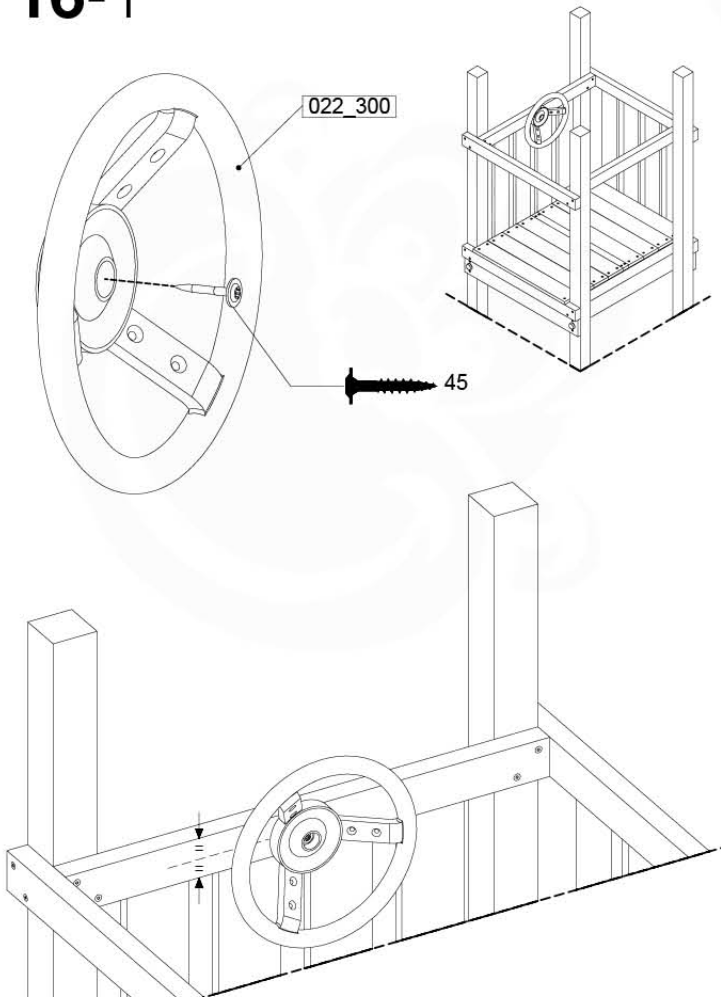

16 Accessories

AC01

(194_119)

	PartNo	PartName	QTY.
Hardware 100_617	001_406	Stealth Screw 8x45	1
	002_041	Dome head screw 4.5 x 20 mm	3
	002_042	Dome head screw 3.5 x 13mm	4
	002_219	Gap Point Screw T25 - 5x30	2
Other	022_300	Steering Wheel	1
	022_800	Rail P/T 105	1
	022_910	Sandpad	1
	103_901	Logo ID Plate	1
	104_107	Tool Set Climbing Units	1
	120_024	Tower Flag	1
	122_302	Telescope	1

Accessory set - P02 - 28-9-2021 - 14

16-1