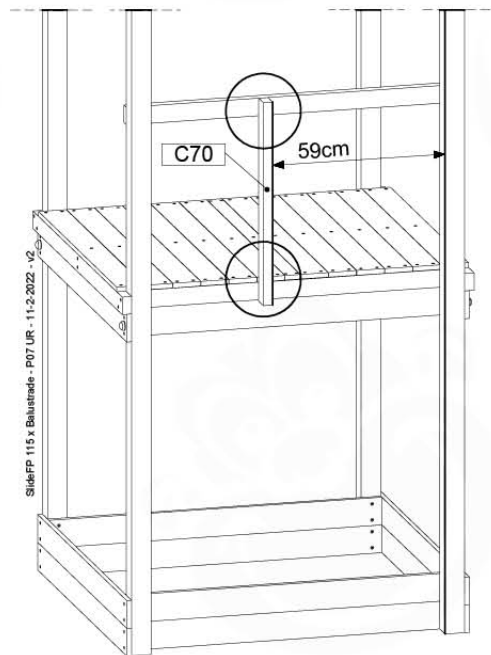

14-1

SlideFP 115 x Blauholz - P07 UR - 11-2-2022 - v2