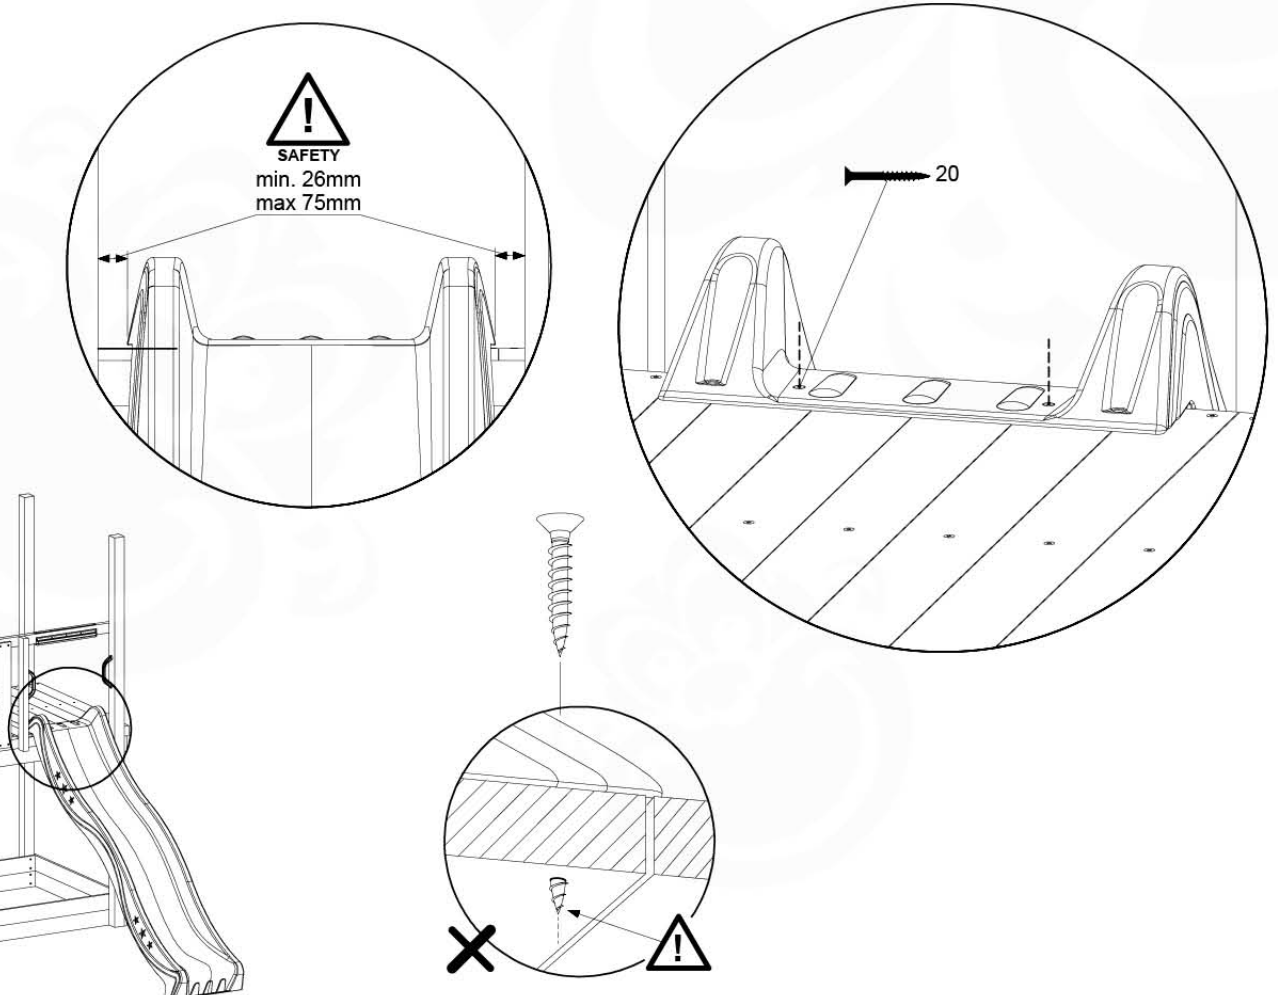

14-5

SlideFP 115 x Balustrade - P23 UR - 11.3.2022 - v2