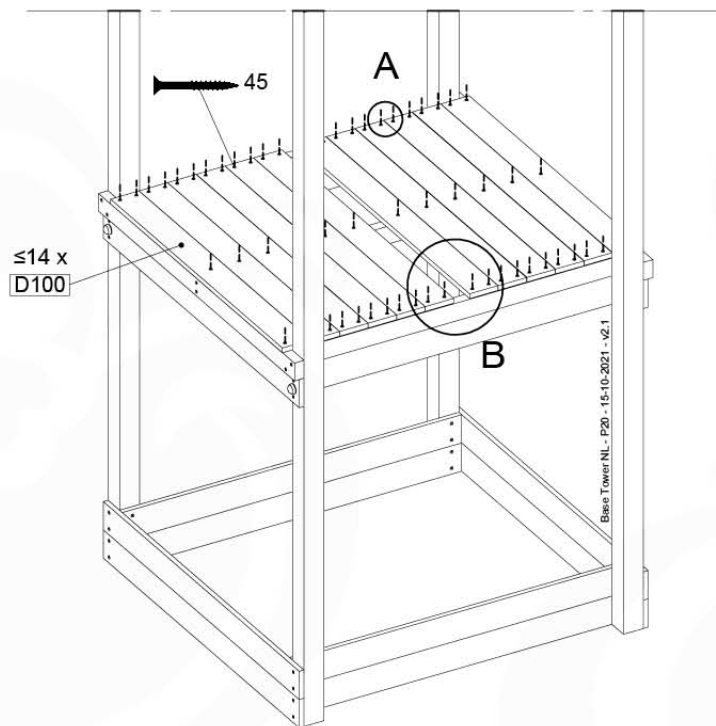

06 Playground Foundation

FD05

06-1

07 Base Tower

BT11

	PartNo	PartName	QTY.
Hardware pack	001_406	Stealth Screw 8x45	6
	001_417	Stealth Screw 8x80	4
	002_220	Gap Point Screw T25 - 5x45	118
	002_223	Gap Point Screw T25 - 5x80	20
	022_31x	bpc-base version 3	8
	022_84x	bpc cover	8
Other	007_001	Ground-anchor	2
Timber	A240	Post 70x70 L2400	4
	C114	Beam 1140 mm	5
	D100	Board 1000 mm	14
	D114	Board 1140 mm	12

Base Tower NL - P08 - BT11 - 15-10-2021 - v2.1

07-1

07-2

07-3

07-4

08 Balustrade (2x)

BL04

	PartNo	PartName	QTY.
Hardware Pack	002_220	Gap Point Screw T25 - 5x45	24
	002_223	Gap Point Screw T25 - 5x80	4
Timber	C114	Beam 1140 mm	1
	D65	Board 650 mm	6