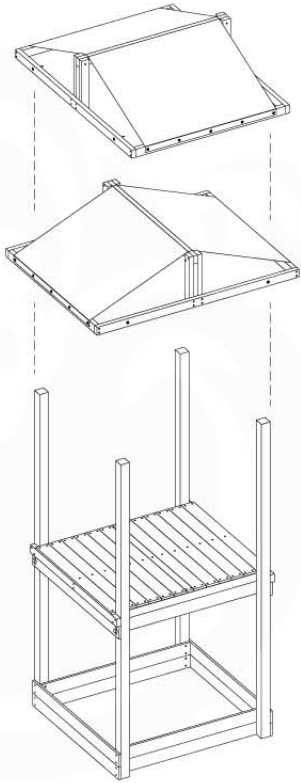

06 Playground Foundation

FD05

06-1

07 Base Tower

BT11

	PartNo	PartName	QTY.
Hardware pack	001_406	Stealth Screw 8x45	6
	001_417	Stealth Screw 8x80	4
	002_220	Gap Point Screw T25 - 5x45	118
	002_223	Gap Point Screw T25 - 5x80	20
	022_31x	bpc-base version 3	8
	022_84x	bpc cover	8
Other	007_001	Ground-anchor	2
Timber	A240	Post 70x70 L2400	4
	C114	Beam 1140 mm	5
	D100	Board 1000 mm	14
	D114	Board 1140 mm	12

Base Tower NL - P08 - BT11 - 15-10-2021 - v2.1

07-1

07-2

07-3

07-4

08 Balustrade (2x)

BL04

	PartNo	PartName	QTY.
Hardware Pack	002_220	Gap Point Screw T25 - 5x45	24
	002_223	Gap Point Screw T25 - 5x80	4
Timber	C114	Beam 1140 mm	1
	D65	Board 650 mm	6

Balustrade 120 - P03 T - 8-10-2021 - v1.1

08-1

09 Roof Hut

RF12

	PartNo	PartName	QTY.
Hardware Pack	001_417	Stealth Screw 8x80	4
	002_223	Gap Point Screw T25 - 5x80	22
	002_308	Gap Point Screw T25 - 5x20	10
	023_031	Finishing Washer GPS 5.0	10
Other	123_222	Sheet Canvas Navigator line 1200x1850	1
Timber	C37	Beam 370 mm	4
	C114	Beam 1140 mm	3
	C154	Beam 1540 mm	2

Roof Hut 120 - P02 - 25-11-2020 - v1.0

09-1

09-2

09-3

10 Ladder LA12

	PartNo	PartName	QTY.
Hardware Pack	001_404	Stealth Screw 8x30	4
	002_219	Gap Point Screw T25 - 5x30	4
	002_220	Gap Point Screw T25 - 5x45	14
	002_223	Gap Point Screw T25 - 5x80	8
Other	005_03x	Ladder Rung Y/B/G/R	3
	005_522	Connection Bracket Mini Market	2
	022_835	Rung Cap	6
	120_102	Handgrip set (complete 2x)	1
Timber	C114	Beam 1140 mm	1
	C130	Beam 1300 mm	2
	C70	Beam 700 mm	1
	D65	Board 650 mm	2