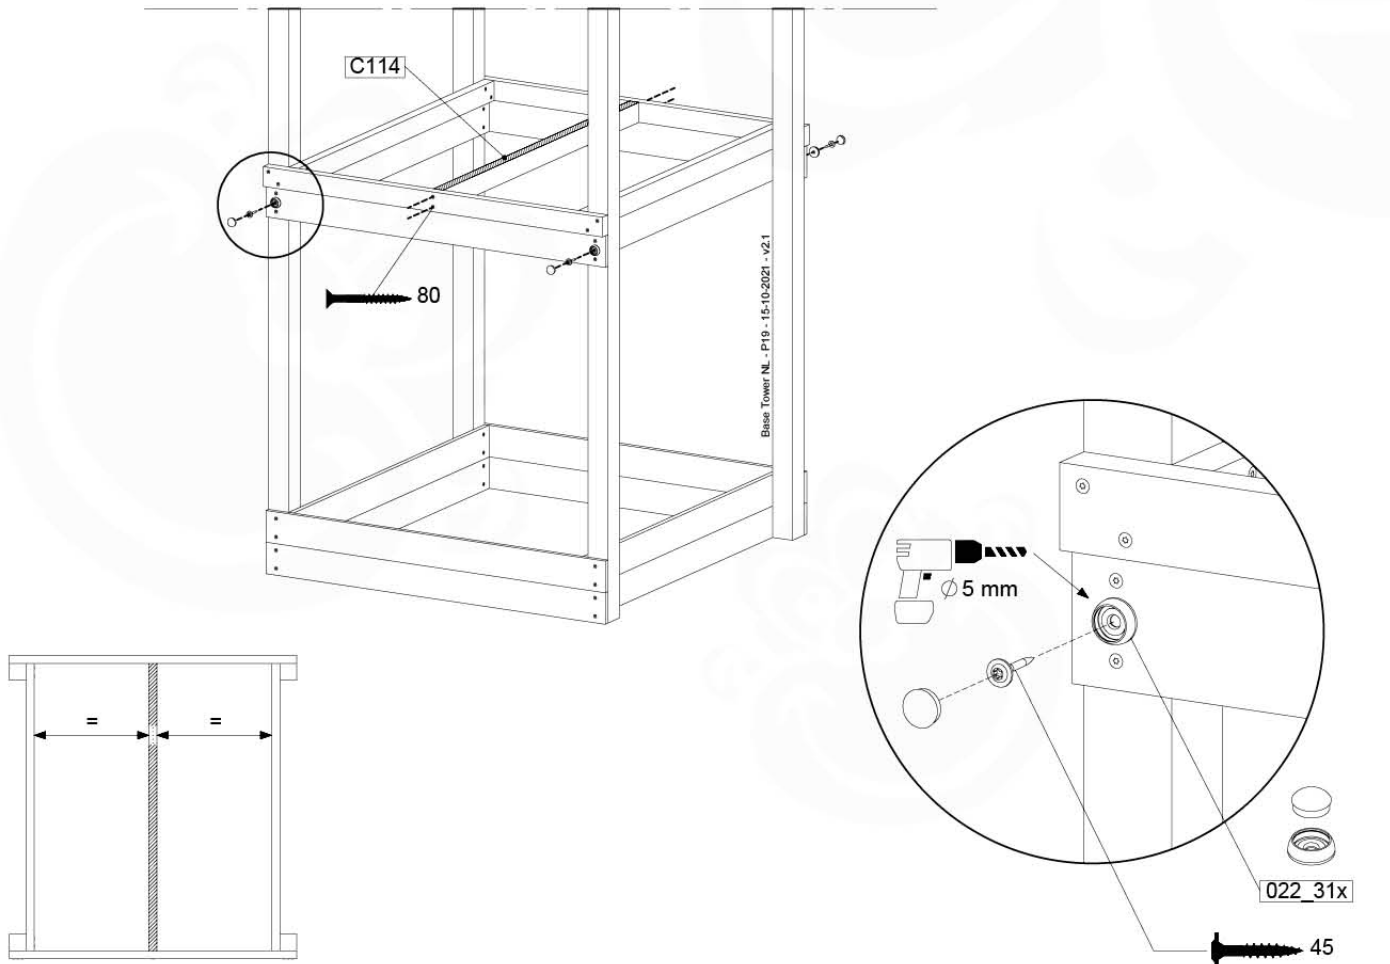

06 Playground Foundation

FD05

06-1

07 Base Tower

BT11

	PartNo	PartName	QTY.
Hardware pack	001_406	Stealth Screw 8x45	6
	001_417	Stealth Screw 8x80	4
	002_220	Gap Point Screw T25 - 5x45	118
	002_223	Gap Point Screw T25 - 5x80	20
	022_31x	bpc-base version 3	8
	022_84x	bpc cover	8
Other	007_001	Ground-anchor	2
Timber	A240	Post 70x70 L2400	4
	C114	Beam 1140 mm	5
	D100	Board 1000 mm	14
	D114	Board 1140 mm	12

Base Tower NL - P08 - BT11 - 15-10-2021 - v2.1

07-1

07-2

07-3

07-4

08 Balustrade (1x)

BL03

	PartNo	PartName	QTY.
Hardware Pack	002_220	Gap Point Screw T25 - 5x45	24
	002_223	Gap Point Screw T25 - 5x80	4
Timber	C114	Beam 1140 mm	1
	D65	Board 650 mm	6