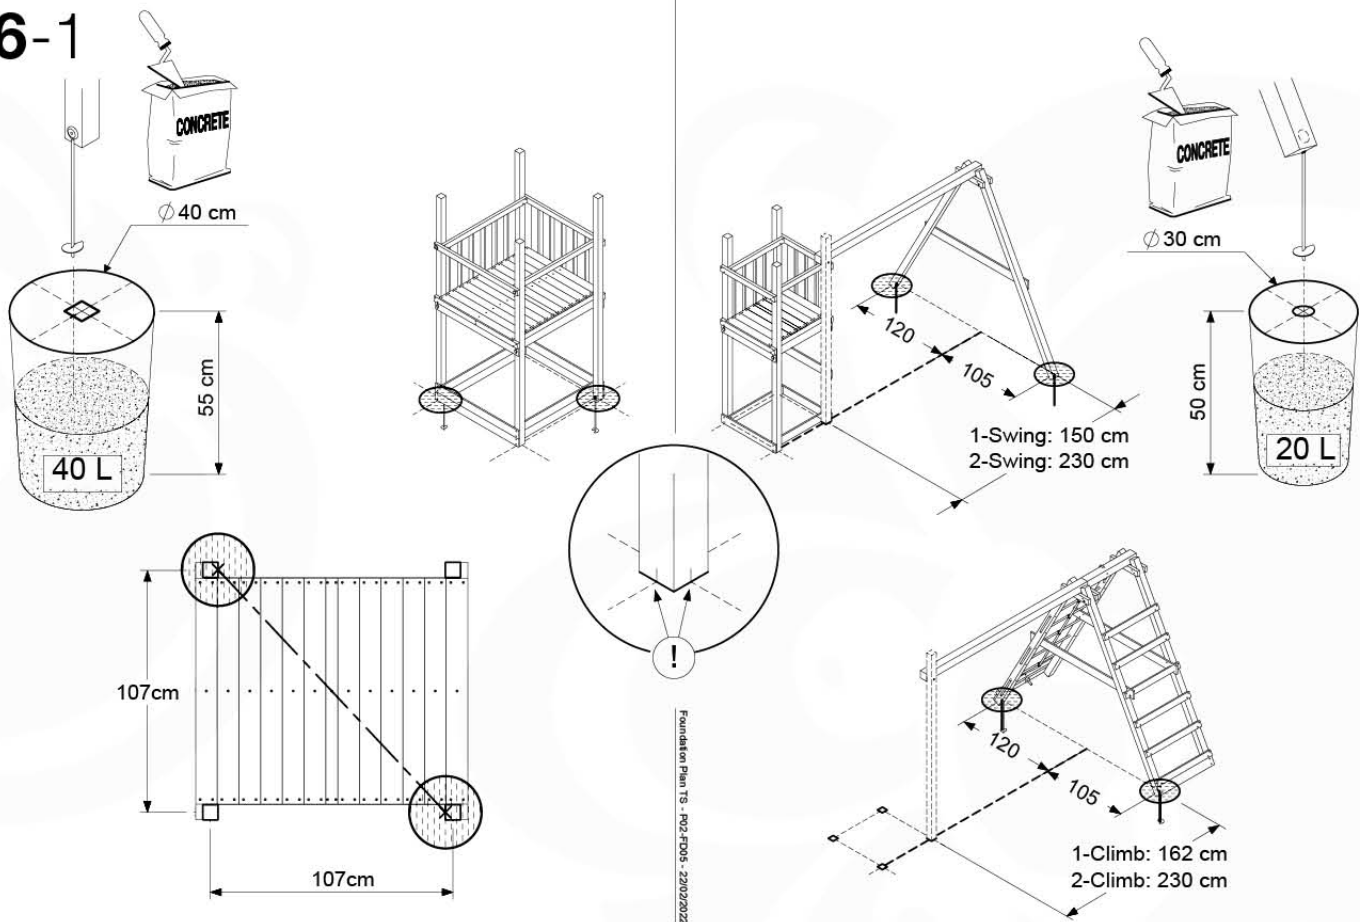

06 Playground Foundation

FD05

06-1

07 Base Tower

BT11

	PartNo	PartName	QTY.
Hardware pack	001_406	Stealth Screw 8x45	6
	001_417	Stealth Screw 8x80	4
	002_220	Gap Point Screw T25 - 5x45	118
	002_223	Gap Point Screw T25 - 5x80	20
	022_31x	bpc-base version 3	8
	022_84x	bpc cover	8
Other	007_001	Ground-anchor	2
Timber	A240	Post 70x70 L2400	4
	C114	Beam 1140 mm	5
	D100	Board 1000 mm	14
	D114	Board 1140 mm	12