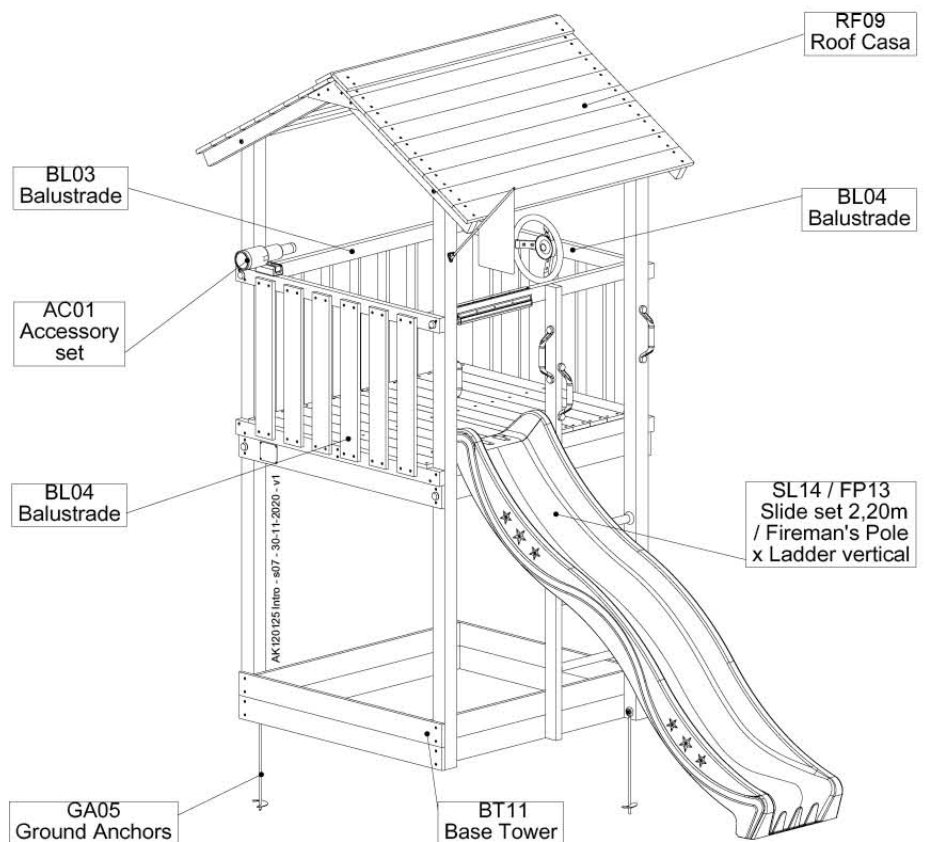

Part 2

Assembly

Instructions

Jungle Casa 2.1

801_105

Jungle Gym

BACKYARD PLAYGROUNDS

since 1988