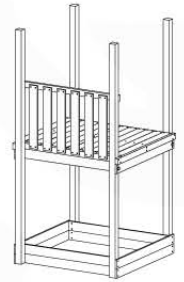

06 Playground Foundation

FD05

06-1

07 Base Tower

BT11

	PartNo	PartName	QTY.
Hardware pack	001_406	Stealth Screw 8x45	6
	001_417	Stealth Screw 8x80	4
	002_220	Gap Point Screw T25 - 5x45	118
	002_223	Gap Point Screw T25 - 5x80	20
	022_31x	bpc-base version 3	8
	022_84x	bpc cover	8
Other	007_001	Ground-anchor	2
Timber	A240	Post 70x70 L2400	4
	C114	Beam 1140 mm	5
	D100	Board 1000 mm	14
	D114	Board 1140 mm	12

Base Tower NL - P08 - BT11 - 15-10-2021 - v2.1

07-1

07-2

07-3

07-4

08 Balustrade (1x)

BL03

	PartNo	PartName	QTY.
Hardware Pack	002_220	Gap Point Screw T25 - 5x45	24
	002_223	Gap Point Screw T25 - 5x80	4
Timber	C114	Beam 1140 mm	1
	D65	Board 650 mm	6

Balustrade 120 - P02 U - 8-10-2021 - v1.1

08-1

09 Balustrade (2x)

BL04

	PartNo	PartName	QTY.
Hardware Pack	002_220	Gap Point Screw T25 - 5x45	24
	002_223	Gap Point Screw T25 - 5x80	4
Timber	C114	Beam 1140 mm	1
	D65	Board 650 mm	6