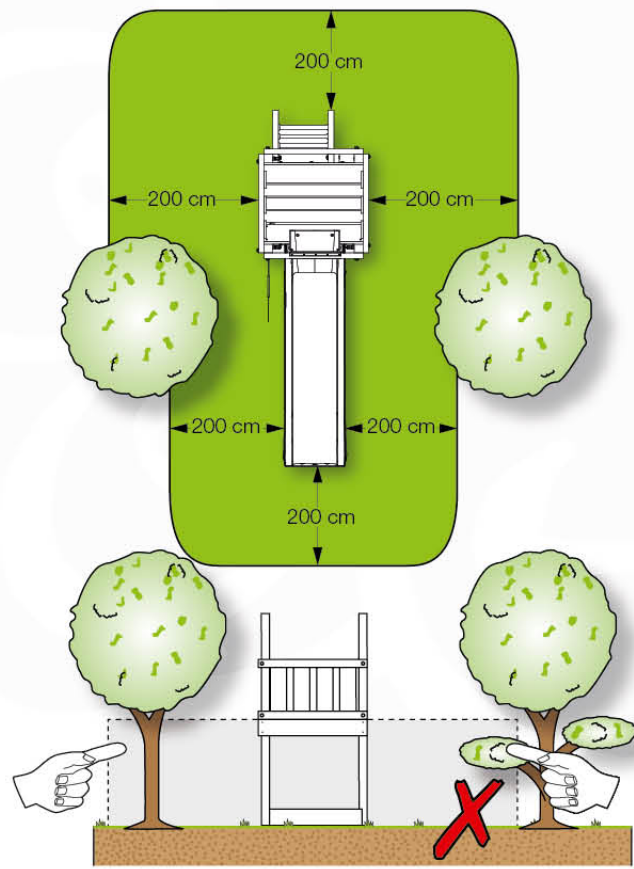

05 Safe Playground

05-1

05-2

05-3

05-4

05-5