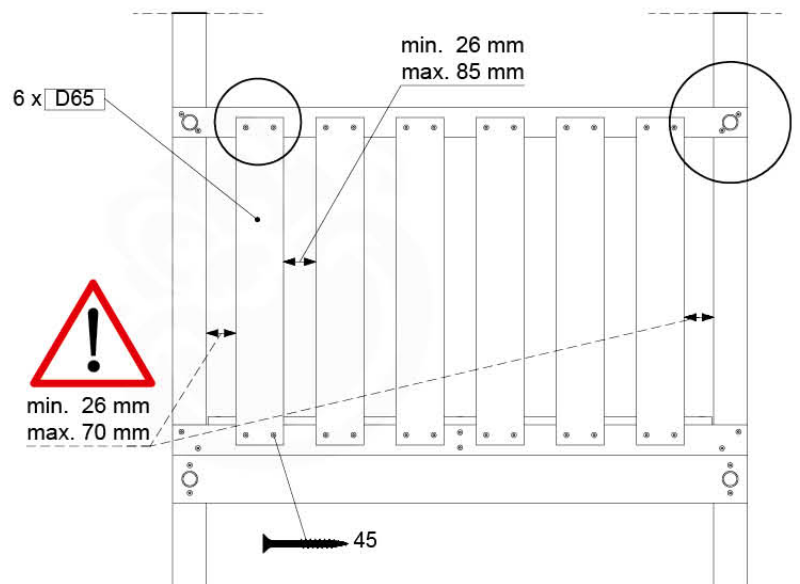

09 Balustrade (2x)

BL04

	PartNo	PartName	QTY.
Hardware Pack	002_220	Gap Point Screw T25 - 5x45	24
	002_223	Gap Point Screw T25 - 5x80	4
Timber	C114	Beam 1140 mm	1
	D65	Board 650 mm	6

Balustrade 120 - P03 T - 8-10-2021 - v1.1

09-1

Balustrade 120 - P06 T - 8-10-2021 - v1.1