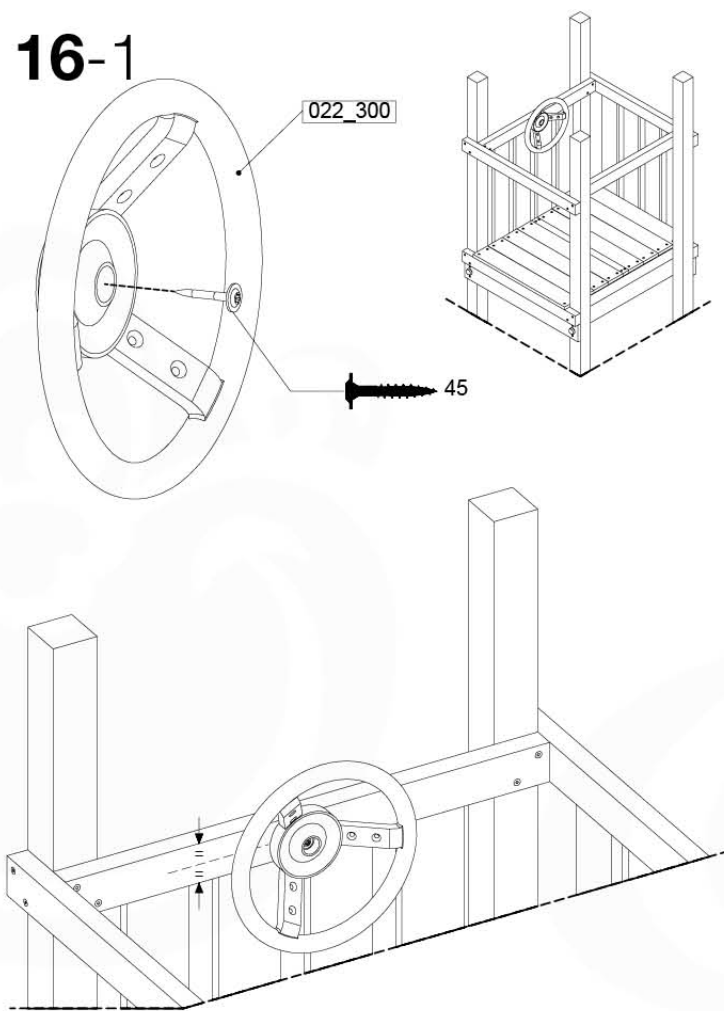

16-1

16-2

Accessory set - P03 - 29-9-2021 - v4

16-3

16-4

Accessory set - P04 - 29-9-2021 - v4