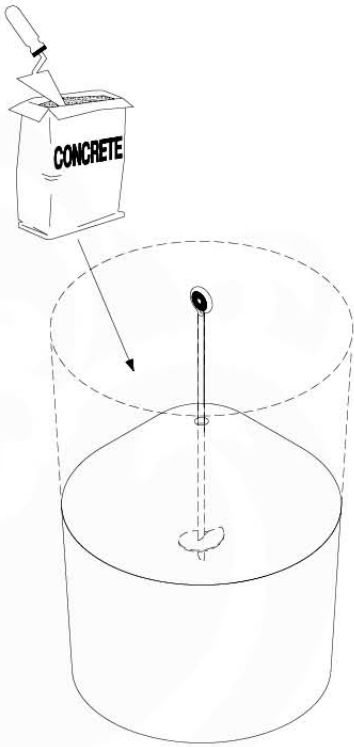

15-1

BASE TOWERS

115

15-2

1.

2.

3.

4.

16 Accessories

AC01

(194_119)

	PartNo	PartName	QTY.
Hardware Pack	001_406	Stealth Screw 8x45	1
	002_041	Dome head screw 4.5 x 20 mm	3
	002_042	Dome head screw 3.5 x 13mm	4
	002_219	Gap Point Screw T25 - 5x30	2
Other	022_300	Steering Wheel	1
	022_800	Rail P/T 105	1
	022_910	Sandpad	1
	103_901	Logo ID Plate	1
	104_107	Tool Set Climbing Units	1
	120_024	Tower Flag	1
	122_302	Telescope	1