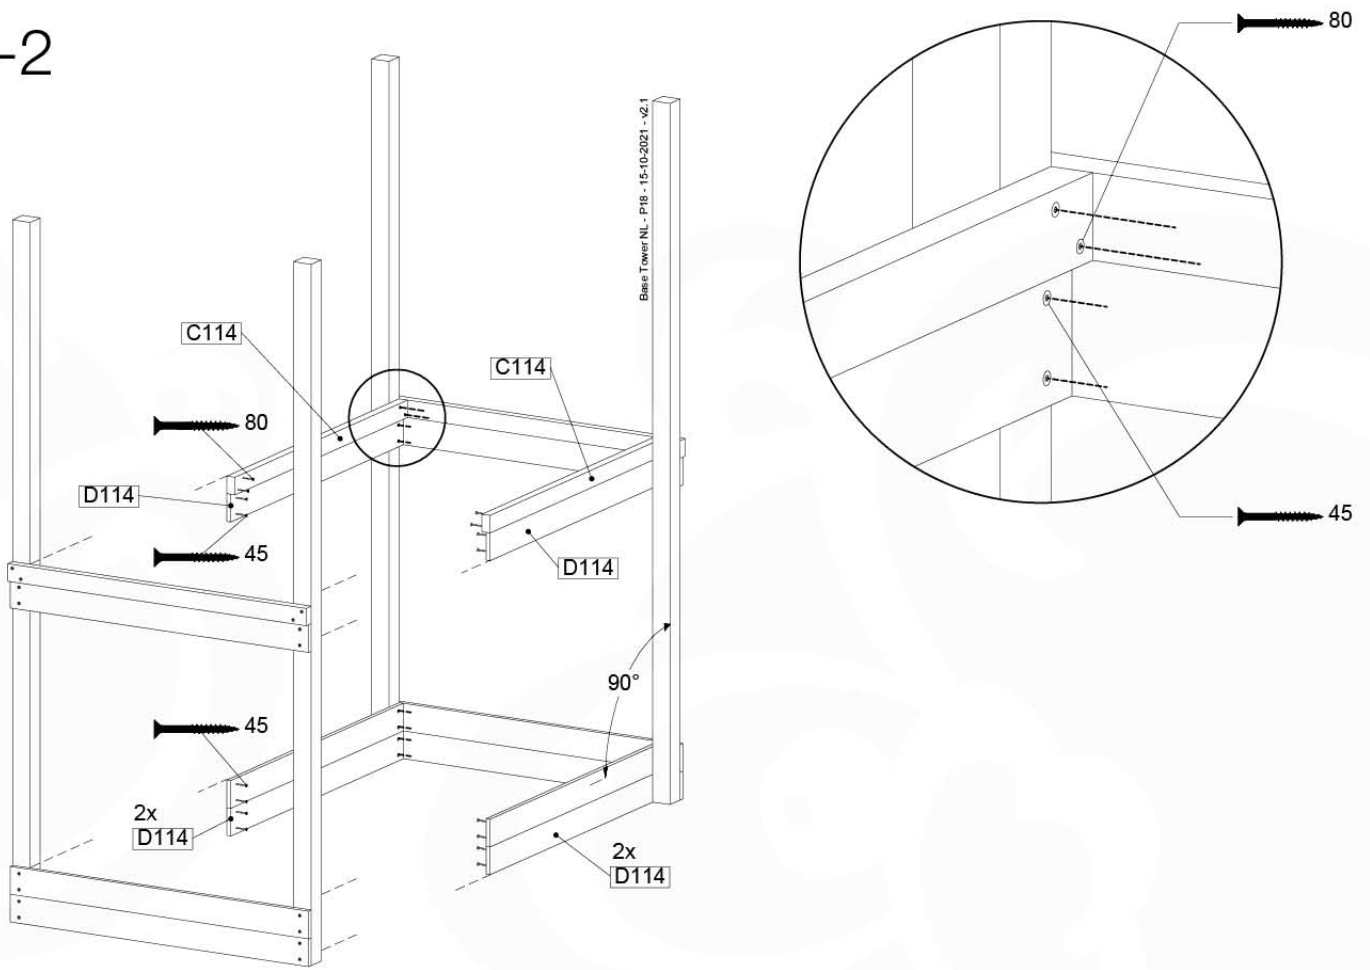

06 Playground Foundation

FD05

06-1

07 Base Tower

BT11

	PartNo	PartName	QTY.
Hardware pack	001_406	Stealth Screw 8x45	6
	001_417	Stealth Screw 8x80	4
	002_220	Gap Point Screw T25 - 5x45	118
	002_223	Gap Point Screw T25 - 5x80	20
	022_31x	bpc-base version 3	8
	022_84x	bpc cover	8
Other	007_001	Ground-anchor	2
Timber	A240	Post 70x70 L2400	4
	C114	Beam 1140 mm	5
	D100	Board 1000 mm	14
	D114	Board 1140 mm	12

Base Tower NL - P08 - BT11 - 15-10-2021 - v2.1

07-1

07-2

07-3

07-4

08 Balustrade (1x)

BL03

	PartNo	PartName	QTY.
Hardware Pack	002_220	Gap Point Screw T25 - 5x45	24
	002_223	Gap Point Screw T25 - 5x80	4
Timber	C114	Beam 1140 mm	1
	D65	Board 650 mm	6