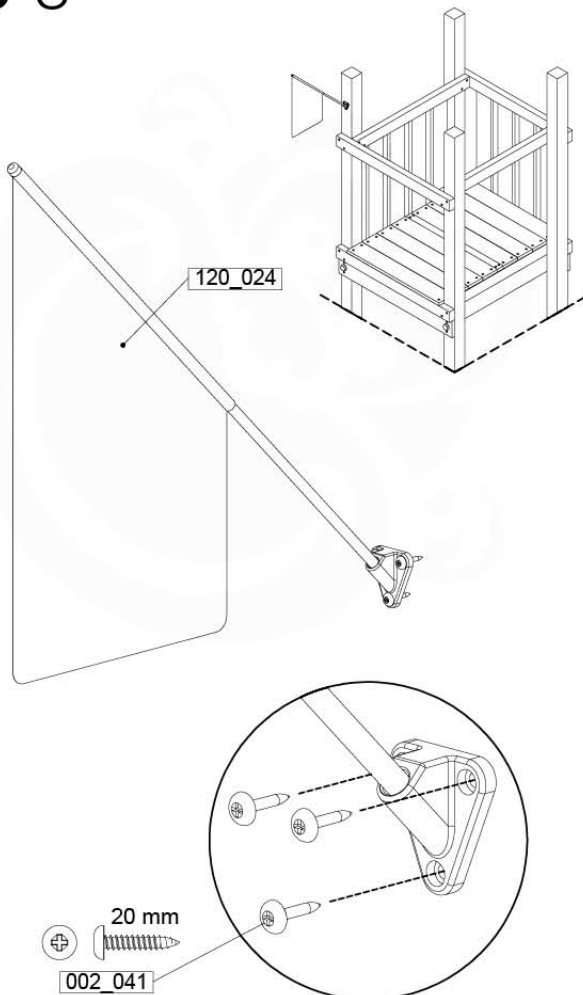

16-1

16-2

Accessory set - P03 - 29-9-2021 - v4

16-3

16-4

Accessory set - P04 - 29-9-2021 - v4