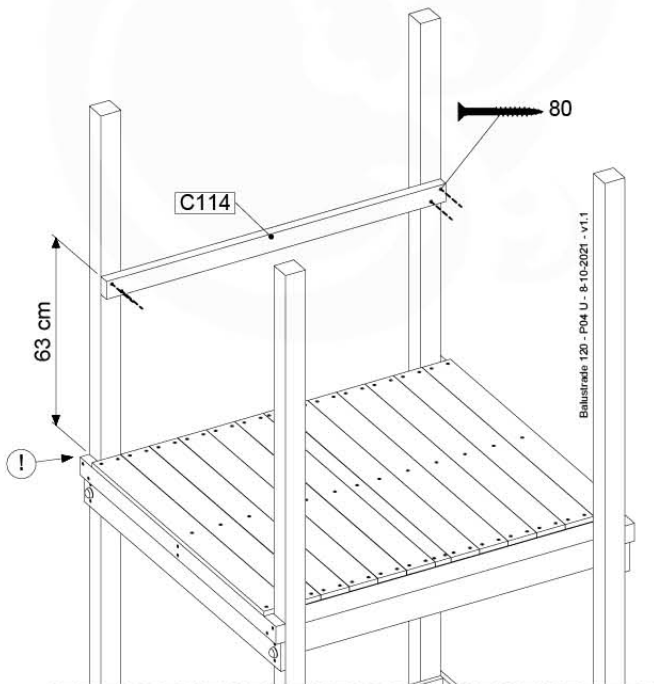

06 Playground Foundation

FD05

06-1

07 Base Tower

BT11

	PartNo	PartName	QTY.
Hardware pack	001_406	Stealth Screw 8x45	6
	001_417	Stealth Screw 8x80	4
	002_220	Gap Point Screw T25 - 5x45	118
	002_223	Gap Point Screw T25 - 5x80	20
	022_31x	bpc-base version 3	8
	022_84x	bpc cover	8
Other	007_001	Ground-anchor	2
Timber	A240	Post 70x70 L2400	4
	C114	Beam 1140 mm	5
	D100	Board 1000 mm	14
	D114	Board 1140 mm	12

Base Tower NL - P08 - BT11 - 15-10-2021 - v2.1

07-1

07-2

07-3

07-4

08 Balustrade (1x)

BL03

	PartNo	PartName	QTY.
Hardware Pack	002_220	Gap Point Screw T25 - 5x45	24
	002_223	Gap Point Screw T25 - 5x80	4
Timber	C114	Beam 1140 mm	1
	D65	Board 650 mm	6

Balustrade 120 - P02 U - 8-10-2021 - v1.1

08-1

09 Balustrade (2x)

BL04

	PartNo	PartName	QTY.
Hardware Pack	002_220	Gap Point Screw T25 - 5x45	24
	002_223	Gap Point Screw T25 - 5x80	4
Timber	C114	Beam 1140 mm	1
	D65	Board 650 mm	6