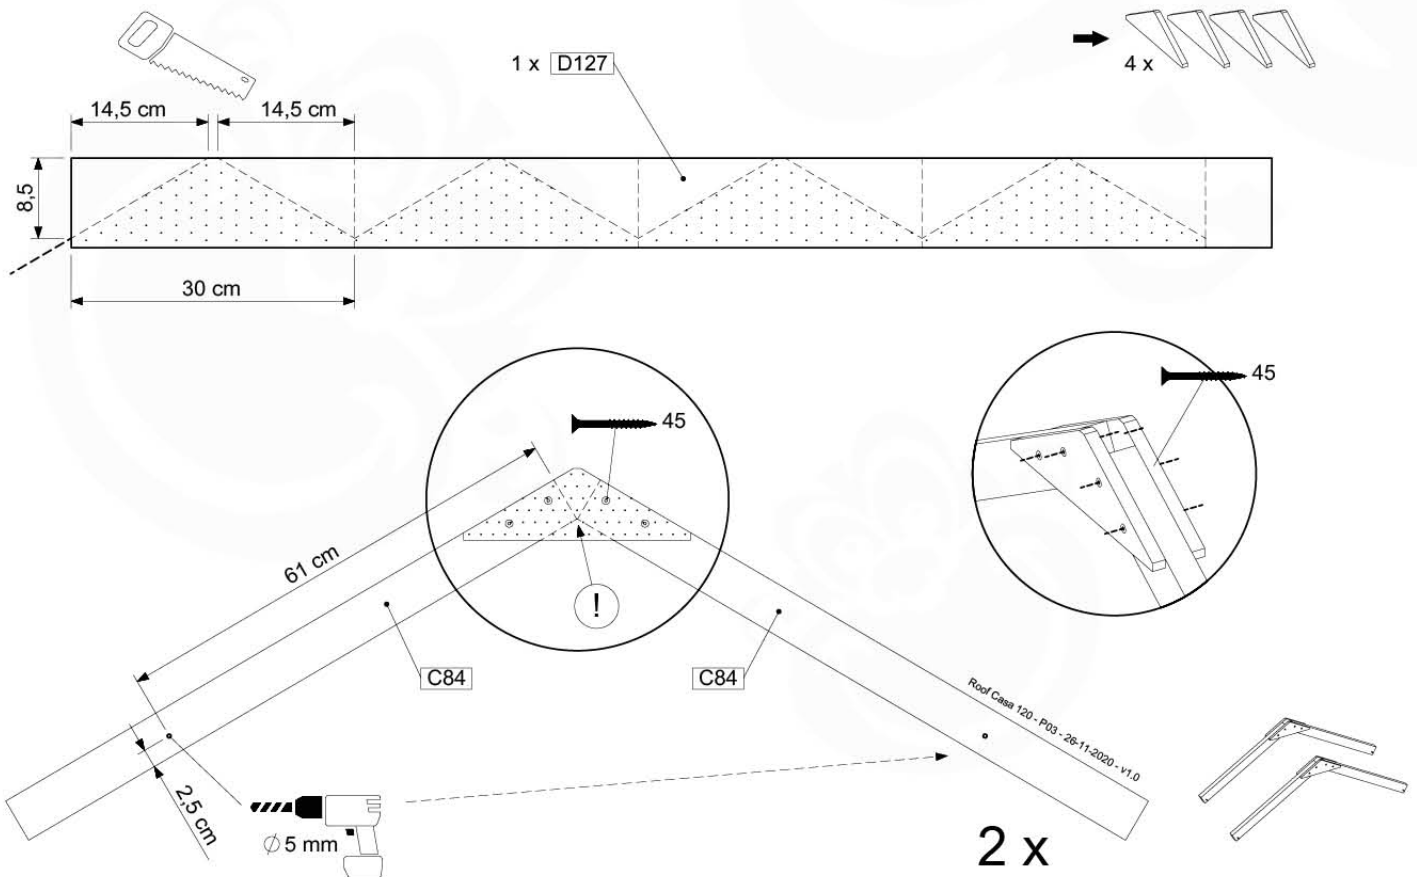

10 Roof Casa

RF09

	PartNo	PartName	QTY.
Hardware Pack	001_417	Stealth Screw 8x80	4
	002_220	Gap Point Screw T25 - 5x45	96
	002_223	Gap Point Screw T25 - 5x80	8
Timber	C84	Beam 840 mm	4
	D127	Board 1270 mm	19-23

Roof Casa 120 - P02 - 26-11-2020 - v1.0

10-1