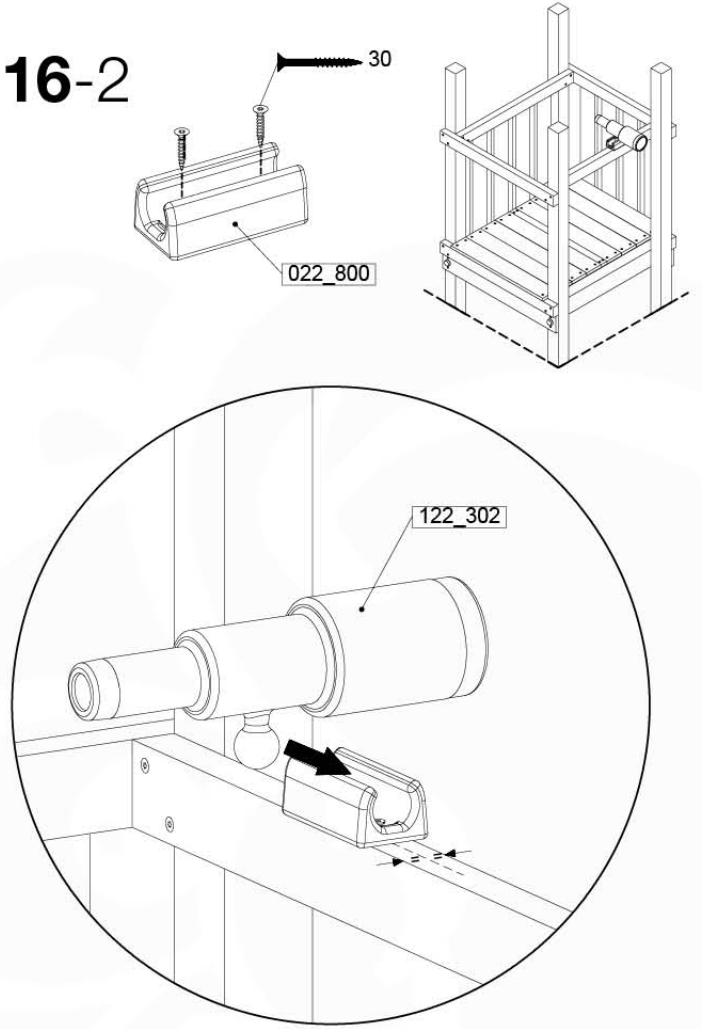

16-2

Accessory set - P03 - 29-9-2021 - v4