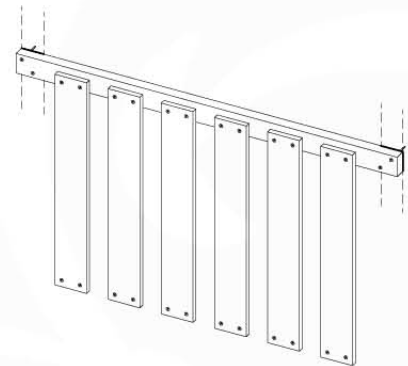

09 Balustrade (2x)

BL04