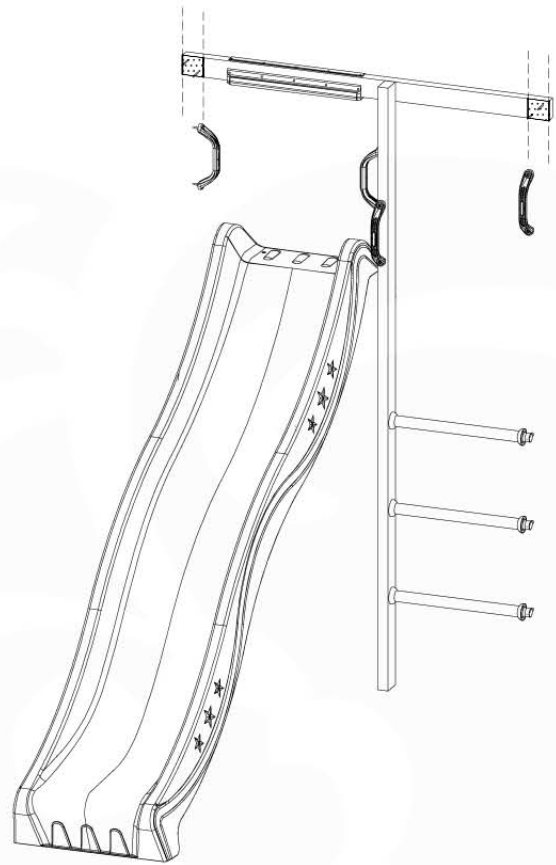

12 Slide & Ladder

SL14

	PartNo	PartName	QTY.
Hardware Pack	000_101	Nail Pan Head	10
	002_220	Gap Point Screw T25 - 5x45	10
	002_223	Gap Point Screw T25 - 5x80	8
	002_308	Gap Point Screw T25 - 5x20	2
Other	005_03x	Ladder Rung Y/B/G/R	3
	022_835	Rung Cap	6
	120_102	Handgrip set (complete 2x)	2
	123_200	Bumperpad	1
	324_xxx	Wavy Star Slide XL 2200 mm	1
Timber	C114	Beam 1140 mm	1
	C186	Beam 1860 mm	1