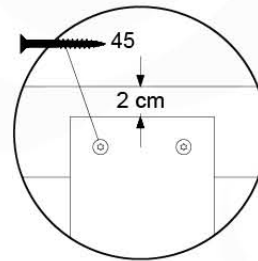

08 Balustrade (1x)

BL03

	PartNo	PartName	QTY.
Hardware Pack	002_220	Gap Point Screw T25 - 5x45	24
	002_223	Gap Point Screw T25 - 5x80	4
Timber	C114	Beam 1140 mm	1
	D65	Board 650 mm	6

Balustrade 120 - P02 U - 8-10-2021 - v1.1

08-1