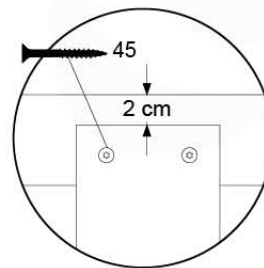

09-1

Balustrade 120 - P06 T - 8-10-2021 - v1.1