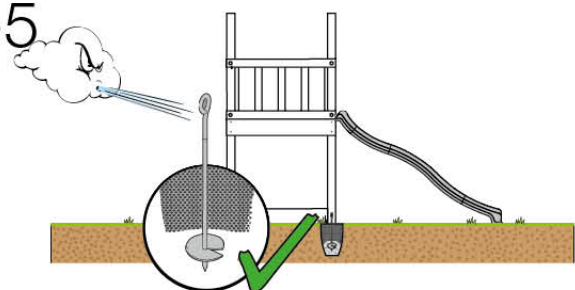

06 Playground Foundation

FD05

06-1

07 Base Tower

BT11

	PartNo	PartName	QTY.
Hardware pack	001_406	Stealth Screw 8x45	6
	001_417	Stealth Screw 8x80	4
	002_220	Gap Point Screw T25 - 5x45	118
	002_223	Gap Point Screw T25 - 5x80	20
	022_31x	bpc-base version 3	8
	022_84x	bpc cover	8
Other	007_001	Ground-anchor	2
Timber	A240	Post 70x70 L2400	4
	C114	Beam 1140 mm	5
	D100	Board 1000 mm	14
	D114	Board 1140 mm	12