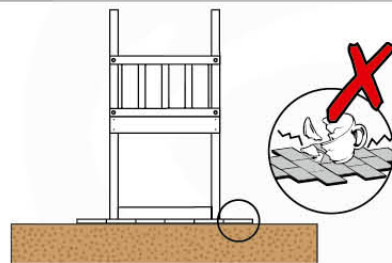

05 Safe Playground

05-1

05-2

05-3

05-4

05-5