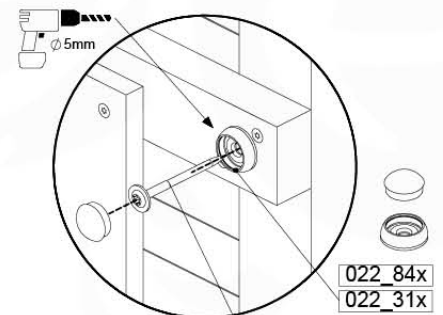

09-1

Balustrade 120 - P06 T - 8-10-2021 - v1.1