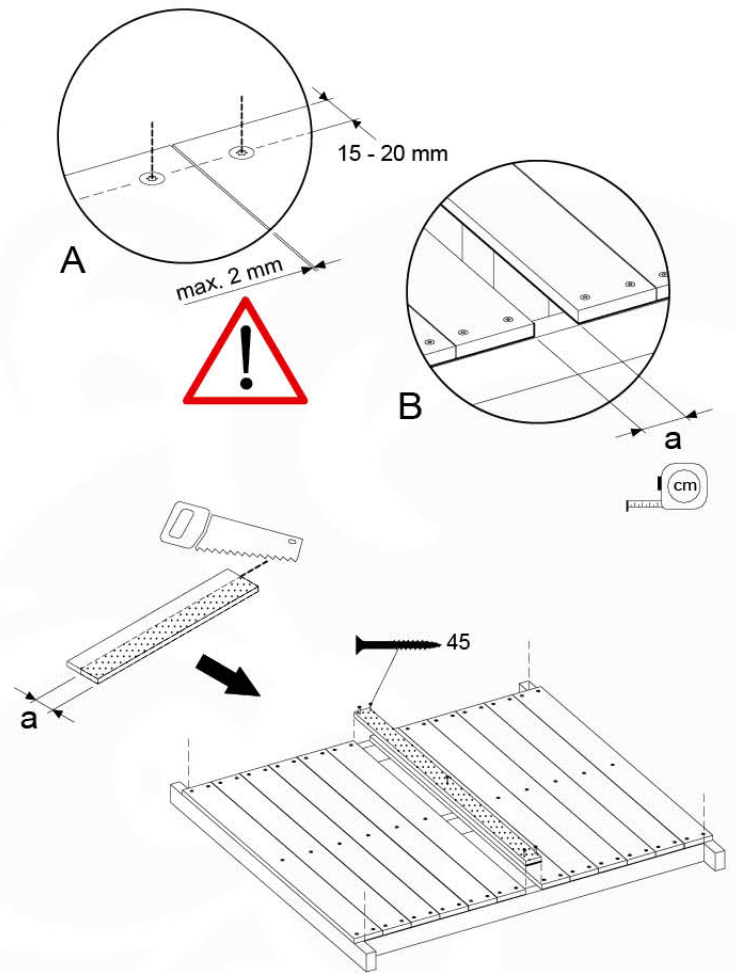

06 Playground Foundation

FD05

06-1

07 Base Tower

BT11

	PartNo	PartName	QTY.
Hardware pack	001_406	Stealth Screw 8x45	6
	001_417	Stealth Screw 8x80	4
	002_220	Gap Point Screw T25 - 5x45	118
	002_223	Gap Point Screw T25 - 5x80	20
	022_31x	bpc-base version 3	8
	022_84x	bpc cover	8
Other	007_001	Ground-anchor	2
Timber	A240	Post 70x70 L2400	4
	C114	Beam 1140 mm	5
	D100	Board 1000 mm	14
	D114	Board 1140 mm	12

Base Tower NL - P08 - BT11 - 15-10-2021 - v2.1

07-1

07-2

07-3

07-4

08 Balustrade (1x)

BL03

	PartNo	PartName	QTY.
Hardware Pack	002_220	Gap Point Screw T25 - 5x45	24
	002_223	Gap Point Screw T25 - 5x80	4
Timber	C114	Beam 1140 mm	1
	D65	Board 650 mm	6