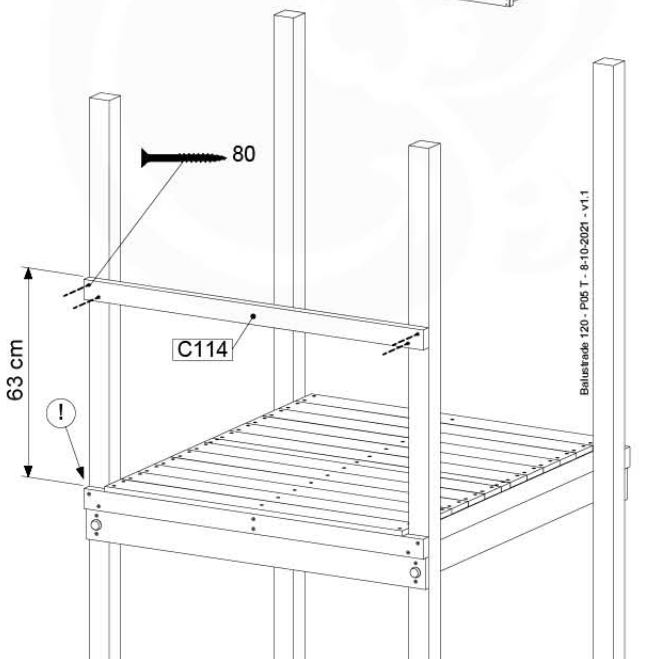

09-1

Balustrade 120 - P06 T - 8-10-2021 - v1.1