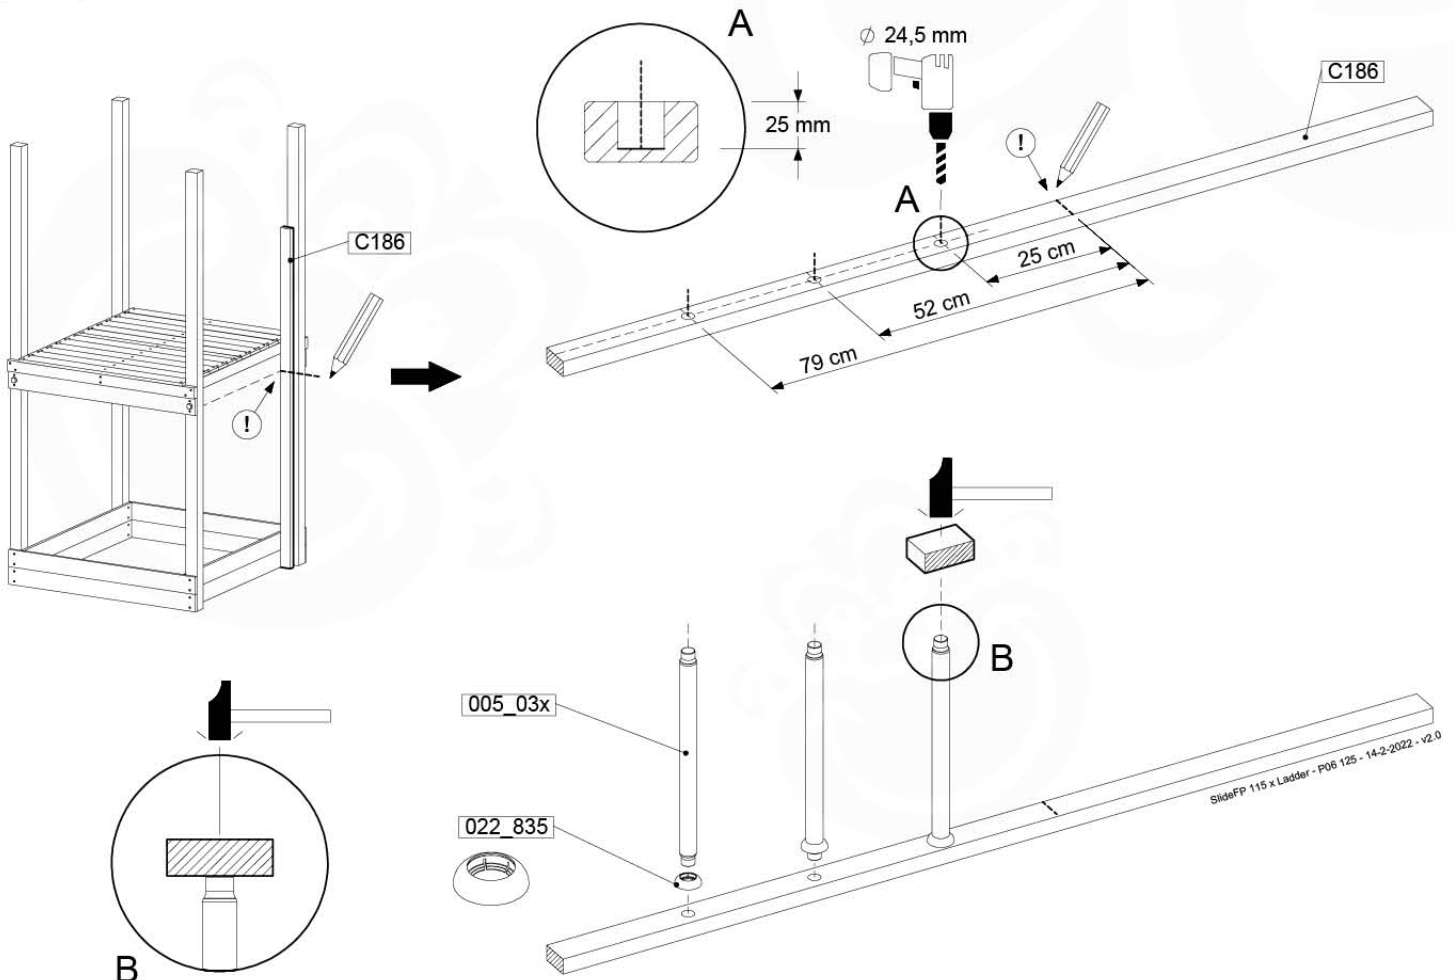

12 Slide & Ladder

SL14

	PartNo	PartName	QTY.
Hardware Pack	000_101	Nail Pan Head	10
	002_220	Gap Point Screw T25 - 5x45	10
	002_223	Gap Point Screw T25 - 5x80	8
	002_308	Gap Point Screw T25 - 5x20	2
Other	005_03x	Ladder Rung Y/B/G/R	3
	022_835	Rung Cap	6
	120_102	Handgrip set (complete 2x)	2
	123_200	Bumperpad	1
	324_xxx	Wavy Star Slide XL 2200 mm	1
Timber	C114	Beam 1140 mm	1
	C186	Beam 1860 mm	1

12-1