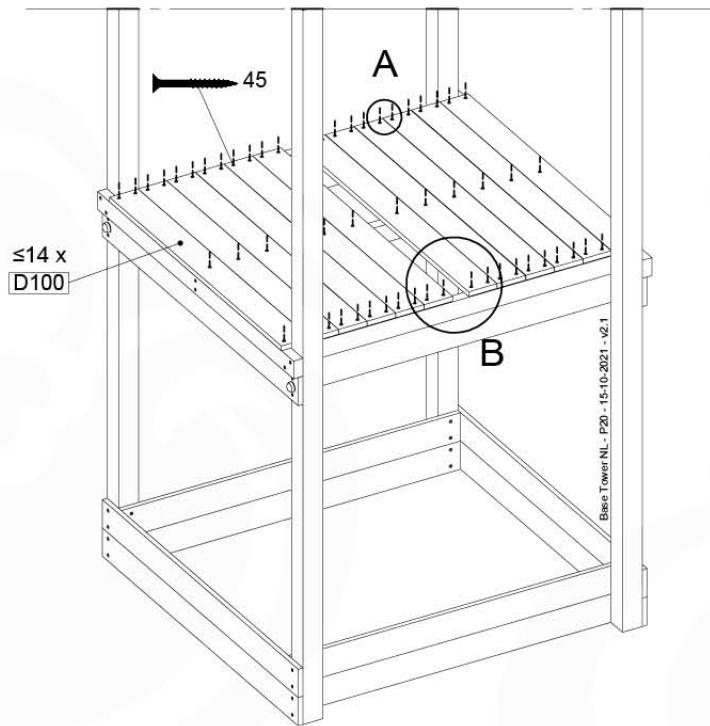

06 Playground Foundation

FD05

06-1

07 Base Tower

BT11

	PartNo	PartName	QTY.
Hardware pack	001_406	Stealth Screw 8x45	6
	001_417	Stealth Screw 8x80	4
	002_220	Gap Point Screw T25 - 5x45	118
	002_223	Gap Point Screw T25 - 5x80	20
	022_31x	bpc-base version 3	8
	022_84x	bpc cover	8
Other	007_001	Ground-anchor	2
Timber	A240	Post 70x70 L2400	4
	C114	Beam 1140 mm	5
	D100	Board 1000 mm	14
	D114	Board 1140 mm	12

Base Tower NL - P08 - BT11 - 15-10-2021 - v2.1

07-1

07-2

07-3

07-4

08 Balustrade (1x)

BL03

	PartNo	PartName	QTY.
Hardware Pack	002_220	Gap Point Screw T25 - 5x45	24
	002_223	Gap Point Screw T25 - 5x80	4
Timber	C114	Beam 1140 mm	1
	D65	Board 650 mm	6

Balustrade 120 - P02 U - 8-10-2021 - v1.1

08-1

09 Balustrade (2x)

BL04

	PartNo	PartName	QTY.
Hardware Pack	002_220	Gap Point Screw T25 - 5x45	24
	002_223	Gap Point Screw T25 - 5x80	4
Timber	C114	Beam 1140 mm	1
	D65	Board 650 mm	6