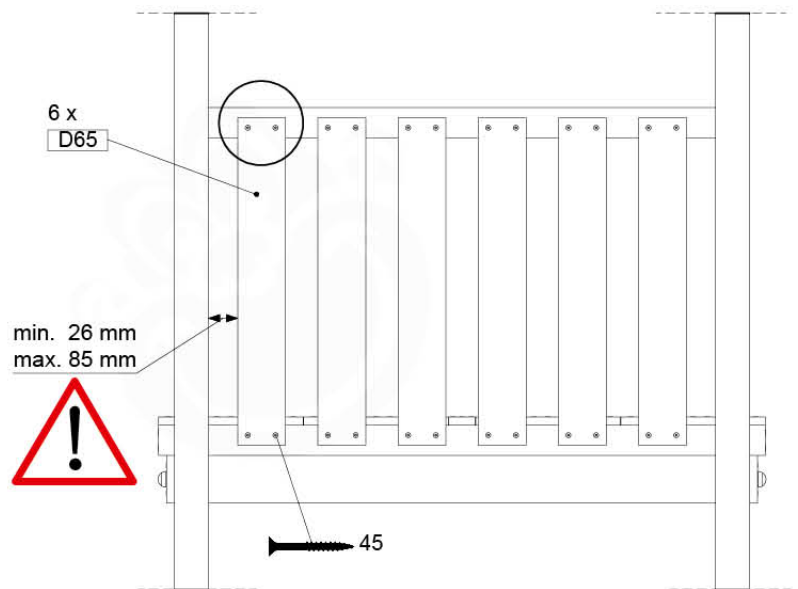

08 Balustrade (1x)

BL03

	PartNo	PartName	QTY.
Hardware Pack	002_220	Gap Point Screw T25 - 5x45	24
	002_223	Gap Point Screw T25 - 5x80	4
Timber	C114	Beam 1140 mm	1
	D65	Board 650 mm	6

Balustrade 120 - P02 U - 8-10-2021 - v1.1

08-1