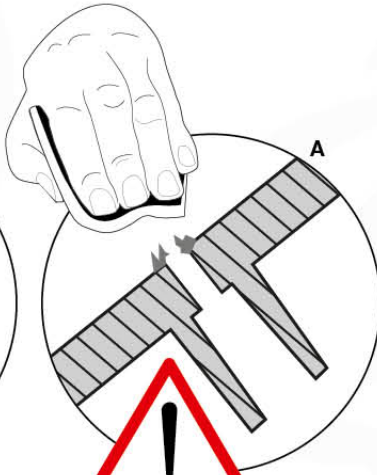

324_xxx / 334_xxx

12-7

SlideFP 115 x Ladder - P24,UL - 142-2022 - v2.0

min. 26mm
max 75mm

12-8

13 Firemans Pole & Ladder

FP13

	PartNo	PartName	QTY.
Hardware Pack(s)	001_103	M8 Washer Head Screw 40mm	2
	002_220	Gap Point Screw T25 - 5x45	10
	002_223	Gap Point Screw T25 - 5x80	8
	003_010	M8 spring lock washer	2
	003_040	M8 Washer	2
	004_052	M8 Drive-in Nut 30mm	2
	004_054	M8 Drive-in Nut 45mm	2
Other	005_03x	Ladder Rung Y/B/G/R	3
	022_31x	bpc-base version 3	2
	022_84x	bpc cover	2
	022_835	Rung Cap	6
	102_915	Fireman's Pole	1
	120_102	Handgrip set (complete 2x)	1
Timber	C114	Beam 1140 mm	1
	C186	Beam 1860 mm	1