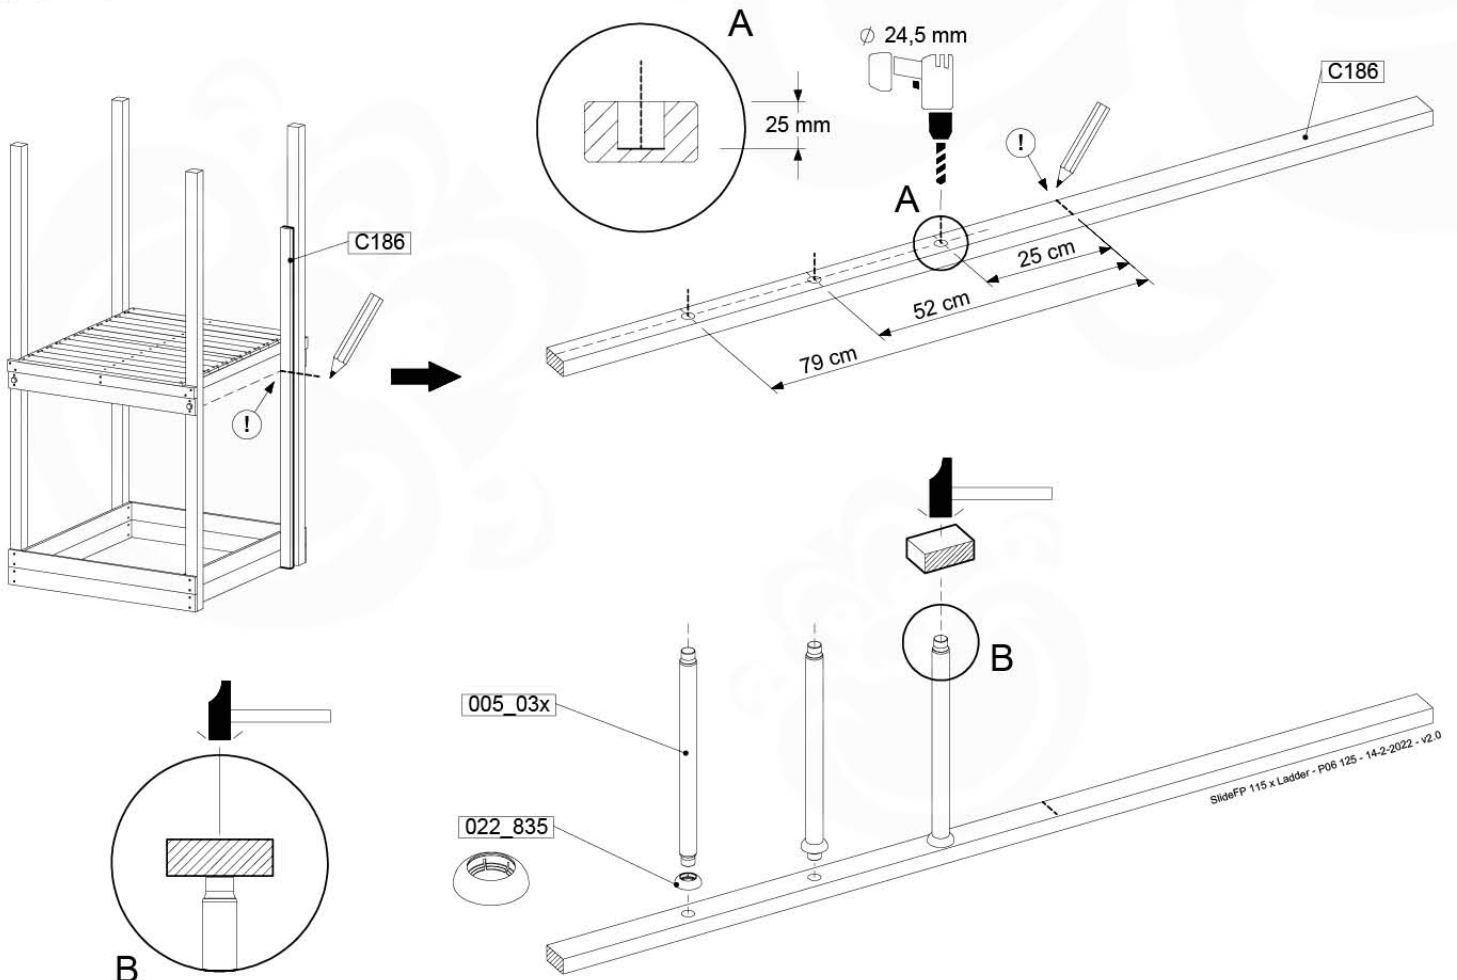

13 Firemans Pole & Ladder

FP13

	PartNo	PartName	QTY.
Hardware Pack(s)	001_103	M8 Washer Head Screw 40mm	2
	002_220	Gap Point Screw T25 - 5x45	10
	002_223	Gap Point Screw T25 - 5x80	8
	003_010	M8 spring lock washer	2
	003_040	M8 Washer	2
	004_052	M8 Drive-in Nut 30mm	2
	004_054	M8 Drive-in Nut 45mm	2
Other	005_03x	Ladder Rung Y/B/G/R	3
	022_31x	bpc-base version 3	2
	022_84x	bpc cover	2
	022_835	Rung Cap	6
	102_915	Fireman's Pole	1
	120_102	Handgrip set (complete 2x)	1
Timber	C114	Beam 1140 mm	1
	C186	Beam 1860 mm	1

13-1