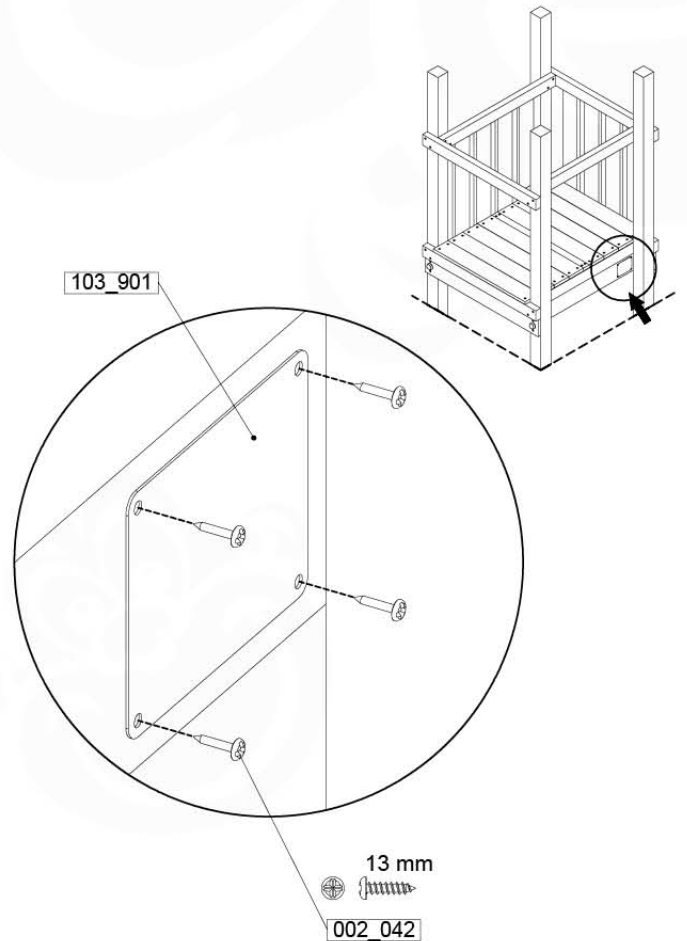

16-4

Accessory set - P04 - 29-9-2021 - v4