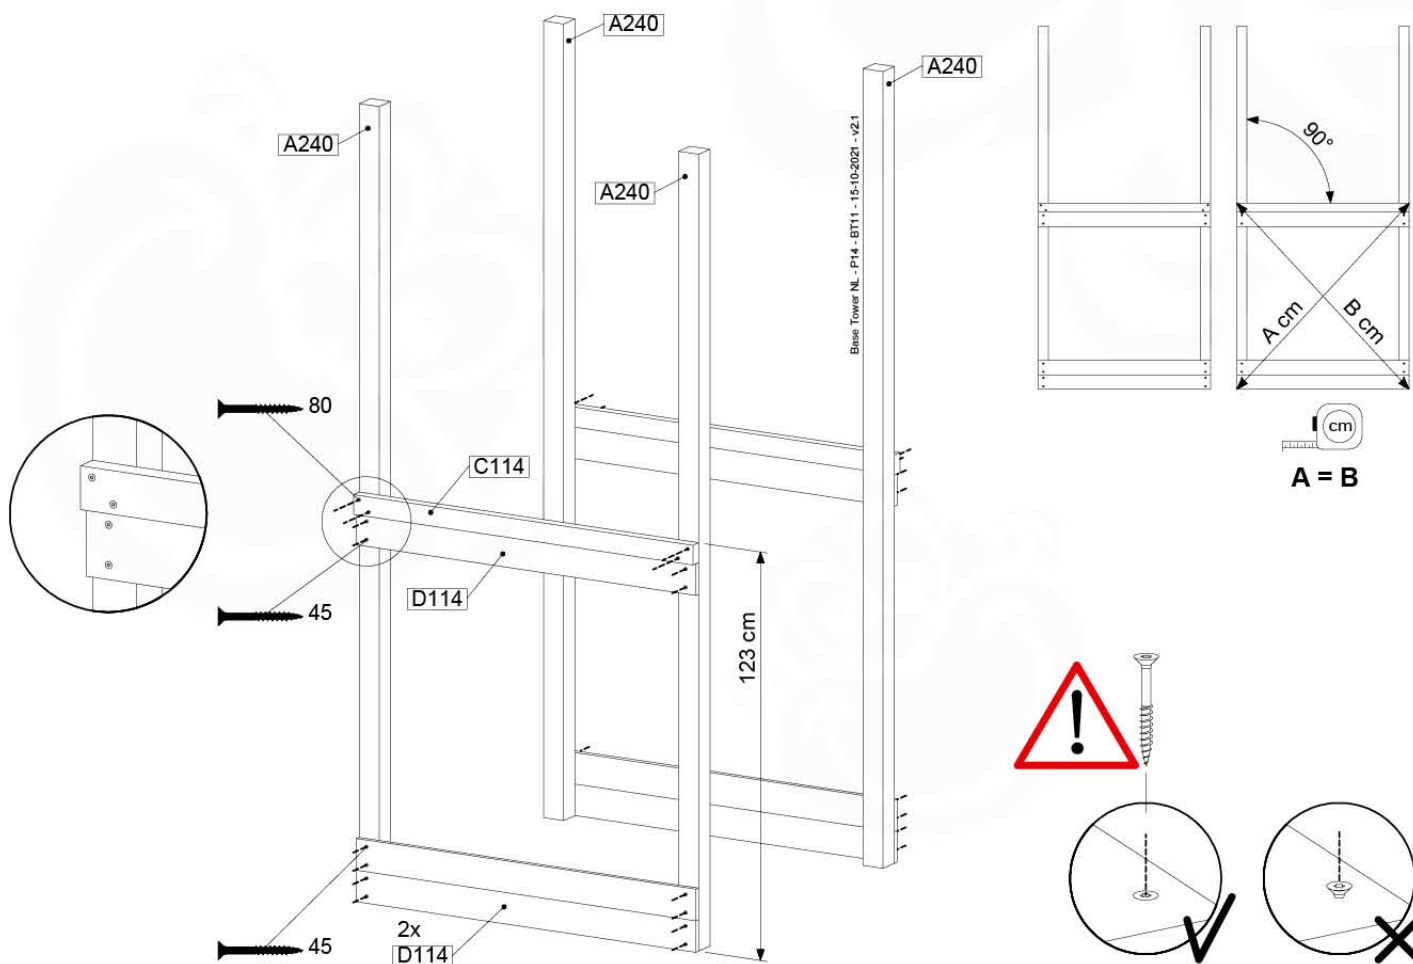

07 Base Tower

BT11

	PartNo	PartName	QTY.
Hardware pack	001_406	Stealth Screw 8x45	6
	001_417	Stealth Screw 8x80	4
	002_220	Gap Point Screw T25 - 5x45	118
	002_223	Gap Point Screw T25 - 5x80	20
	022_31x	bpc-base version 3	8
	022_84x	bpc cover	8
Other	007_001	Ground-anchor	2
Timber	A240	Post 70x70 L2400	4
	C114	Beam 1140 mm	5
	D100	Board 1000 mm	14
	D114	Board 1140 mm	12

Base Tower NL - P08 - BT11 - 15-10-2021 - v2.1

07-1