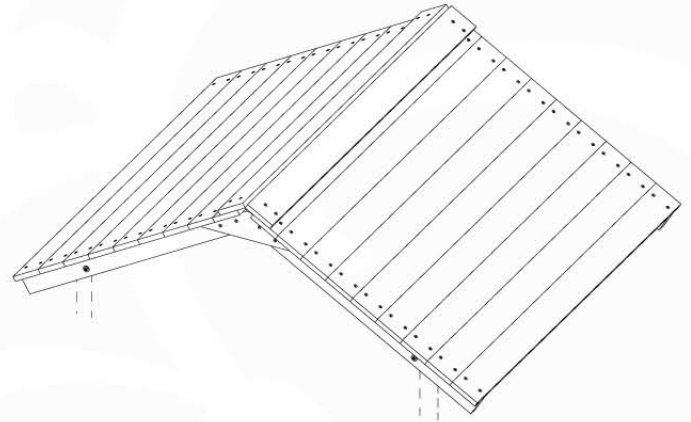

Balustrade 120 - P03 T - 8-10-2021 - v1.1

09-1

Balustrade 120 - P06 T - 8-10-2021 - v1.1

10 Roof Casa

RF09

	PartNo	PartName	QTY.
Hardware Pack	001_417	Stealth Screw 8x80	4
	002_220	Gap Point Screw T25 - 5x45	96
	002_223	Gap Point Screw T25 - 5x80	8
Timber	C84	Beam 840 mm	4
	D127	Board 1270 mm	19-23