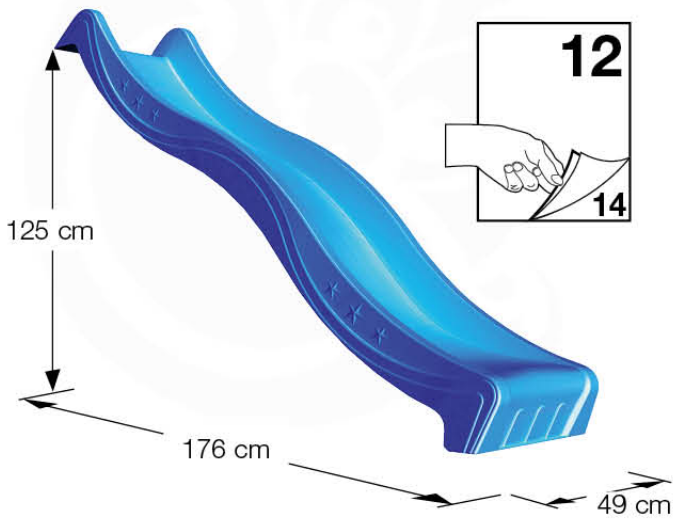

11 Add-on

Wavy Star Slide XL

- 324_100 Yellow
- 324_400 Red
- 324_200 Blue
- 324_500 Fuchsia
- 324_300 Green
- 324_600 Dark Green