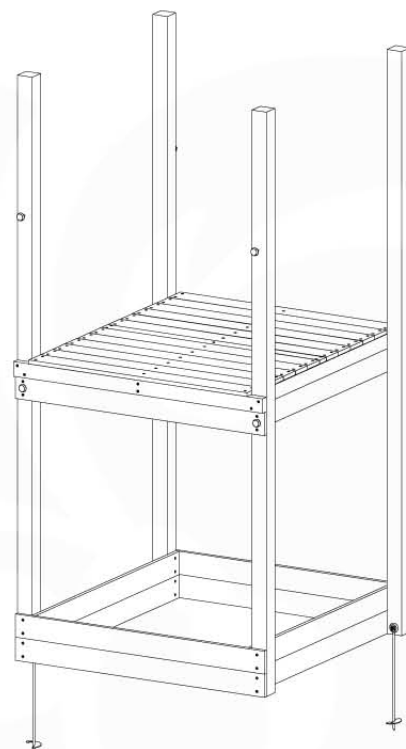

06 Playground Foundation

FD05

06-1

07 Base Tower

BT11

	PartNo	PartName	QTY.
Hardware pack	001_406	Stealth Screw 8x45	6
	001_417	Stealth Screw 8x80	4
	002_220	Gap Point Screw T25 - 5x45	118
	002_223	Gap Point Screw T25 - 5x80	20
	022_31x	bpc-base version 3	8
	022_84x	bpc cover	8
Other	007_001	Ground-anchor	2
Timber	A240	Post 70x70 L2400	4
	C114	Beam 1140 mm	5
	D100	Board 1000 mm	14
	D114	Board 1140 mm	12

Base Tower NL - P08 - BT11 - 15-10-2021 - v2.1

07-1

07-2

07-3

07-4

08 Balustrade (1x)

BL03

	PartNo	PartName	QTY.
Hardware Pack	002_220	Gap Point Screw T25 - 5x45	24
	002_223	Gap Point Screw T25 - 5x80	4
Timber	C114	Beam 1140 mm	1
	D65	Board 650 mm	6

Balustrade 120 - P02 U - 8-10-2021 - v1.1

08-1

09 Balustrade (2x)

BL04

	PartNo	PartName	QTY.
Hardware Pack	002_220	Gap Point Screw T25 - 5x45	24
	002_223	Gap Point Screw T25 - 5x80	4
Timber	C114	Beam 1140 mm	1
	D65	Board 650 mm	6