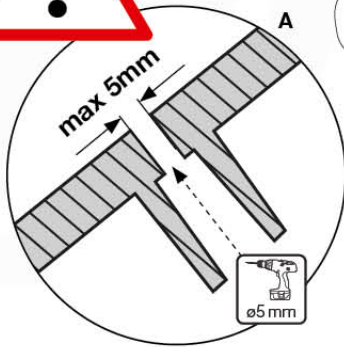

324_xxx / 334_xxx

12-7

SlideFP 115 x Ladder - P24,UL - 142-2022 - v2.0

min. 26mm
max 75mm

12-8

13 Firemans Pole & Ladder

FP13

	PartNo	PartName	QTY.
Hardware Pack(s)	001_103	M8 Washer Head Screw 40mm	2
	002_220	Gap Point Screw T25 - 5x45	10
	002_223	Gap Point Screw T25 - 5x80	8
	003_010	M8 spring lock washer	2
	003_040	M8 Washer	2
	004_052	M8 Drive-in Nut 30mm	2
	004_054	M8 Drive-in Nut 45mm	2
Other	005_03x	Ladder Rung Y/B/G/R	3
	022_31x	bpc-base version 3	2
	022_84x	bpc cover	2
	022_835	Rung Cap	6
	102_915	Fireman's Pole	1
	120_102	Handgrip set (complete 2x)	1
Timber	C114	Beam 1140 mm	1
	C186	Beam 1860 mm	1