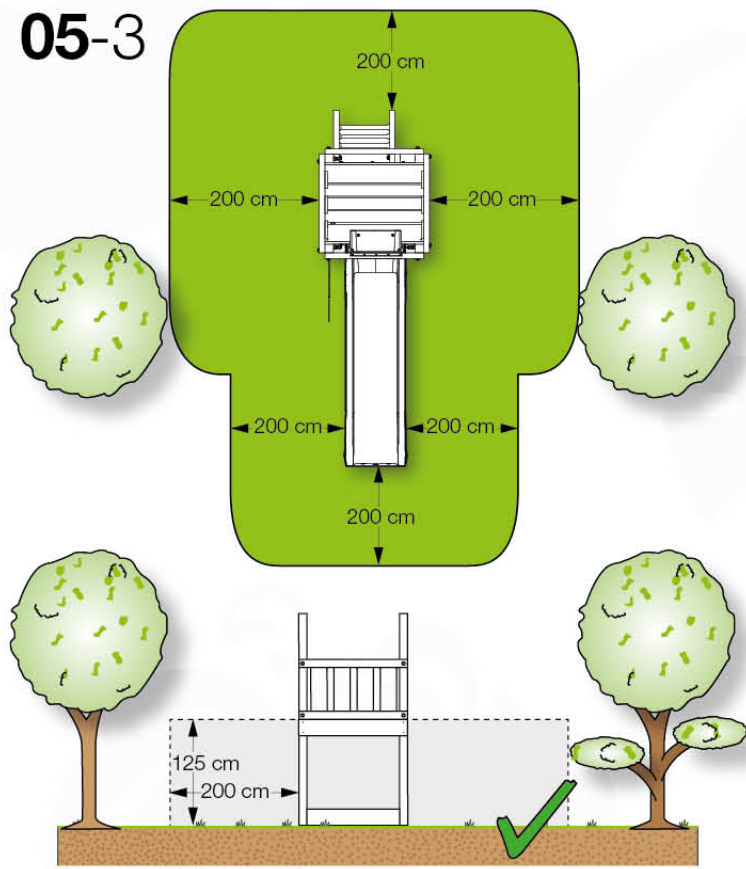

05 Safe Playground

05-1

05-2

05-3

05-4

05-5