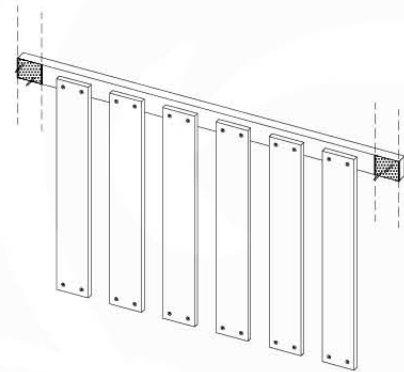

06 Playground Foundation

FD05

06-1

07 Base Tower

BT11

	PartNo	PartName	QTY.
Hardware pack	001_406	Stealth Screw 8x45	6
	001_417	Stealth Screw 8x80	4
	002_220	Gap Point Screw T25 - 5x45	118
	002_223	Gap Point Screw T25 - 5x80	20
	022_31x	bpc-base version 3	8
	022_84x	bpc cover	8
Other	007_001	Ground-anchor	2
Timber	A240	Post 70x70 L2400	4
	C114	Beam 1140 mm	5
	D100	Board 1000 mm	14
	D114	Board 1140 mm	12

Base Tower NL - P08 - BT11 - 15-10-2021 - v2.1

07-1

07-2

07-3

07-4

08 Balustrade (1x)

BL03

	PartNo	PartName	QTY.
Hardware Pack	002_220	Gap Point Screw T25 - 5x45	24
	002_223	Gap Point Screw T25 - 5x80	4
Timber	C114	Beam 1140 mm	1
	D65	Board 650 mm	6