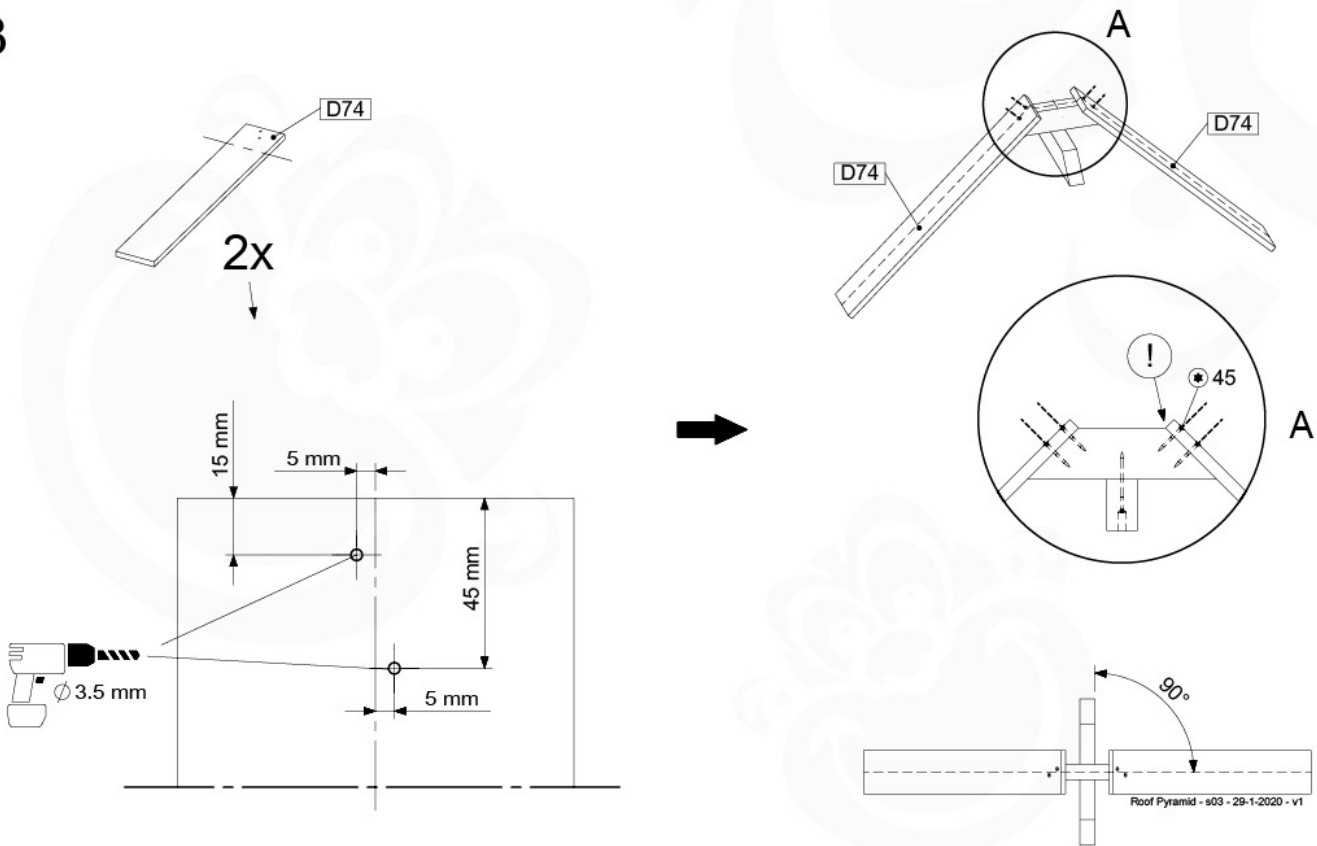

y > 85mm?

10.4 Roof Pyramid

1

2

3

4

5

6a

6b

7

15 Market

1

W
(600 - 610 mm)

W
(600 - 610 mm)

2a

✂ pattern → 2b