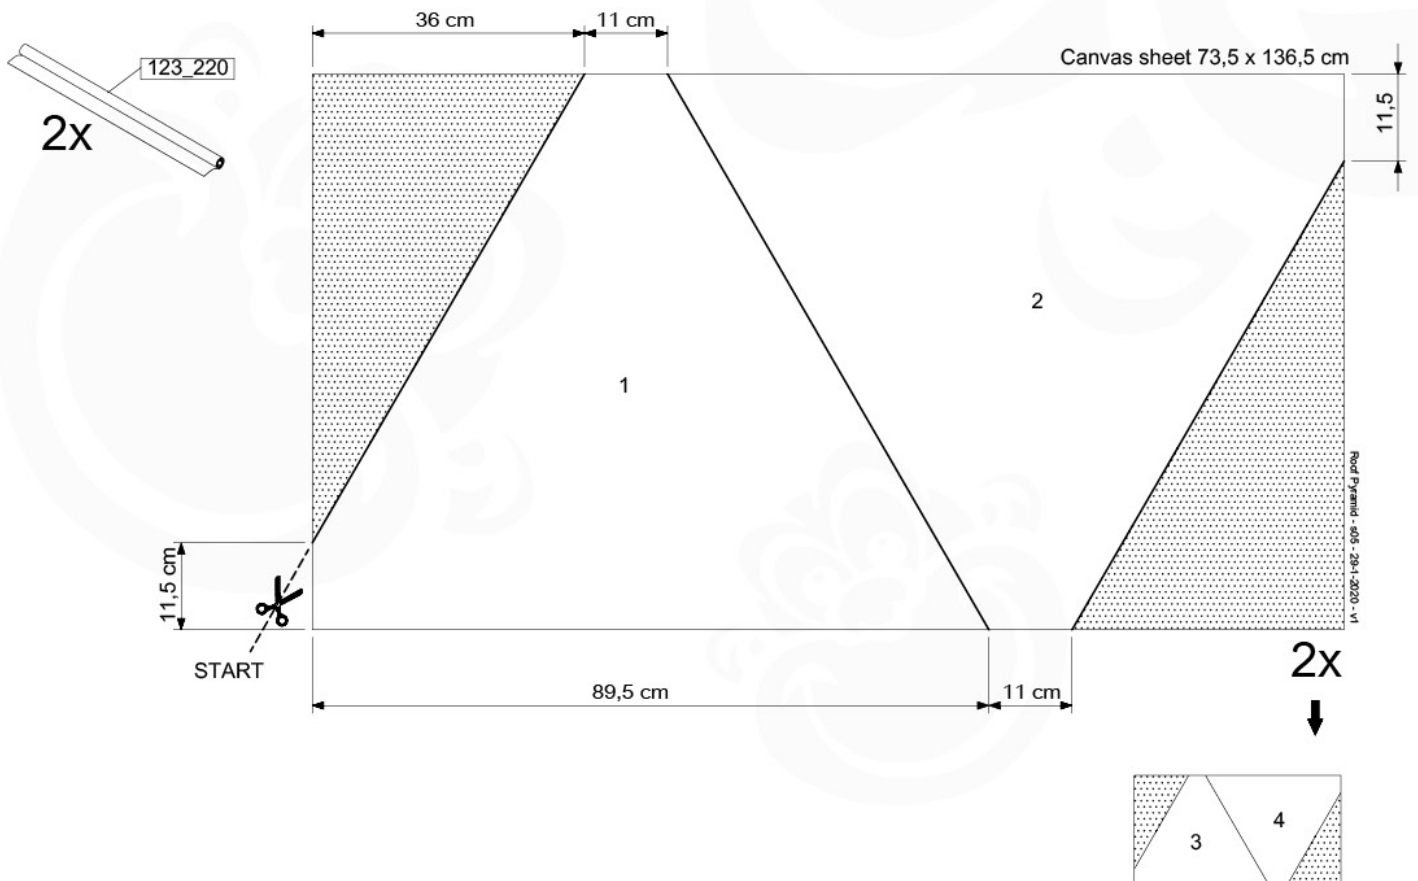

y > 85mm?

10.4 Roof Pyramid

1

2

3

4

5

6a

6b

7

15 Market

1

W
(600 - 610 mm)

W
(600 - 610 mm)

2a

✂ pattern → 2b