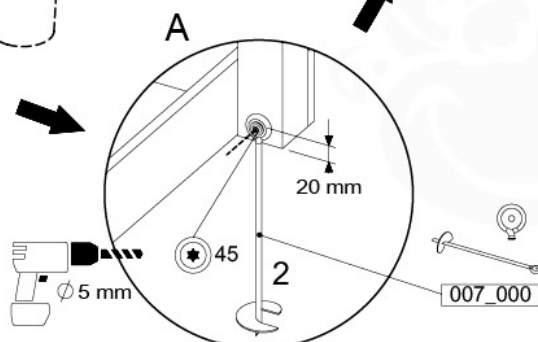

20 Ground Anchors

1

Tower Anchors - 601 - 12.12.2019 - v1

2

CONCRETE
40 L / 80 kg

24h