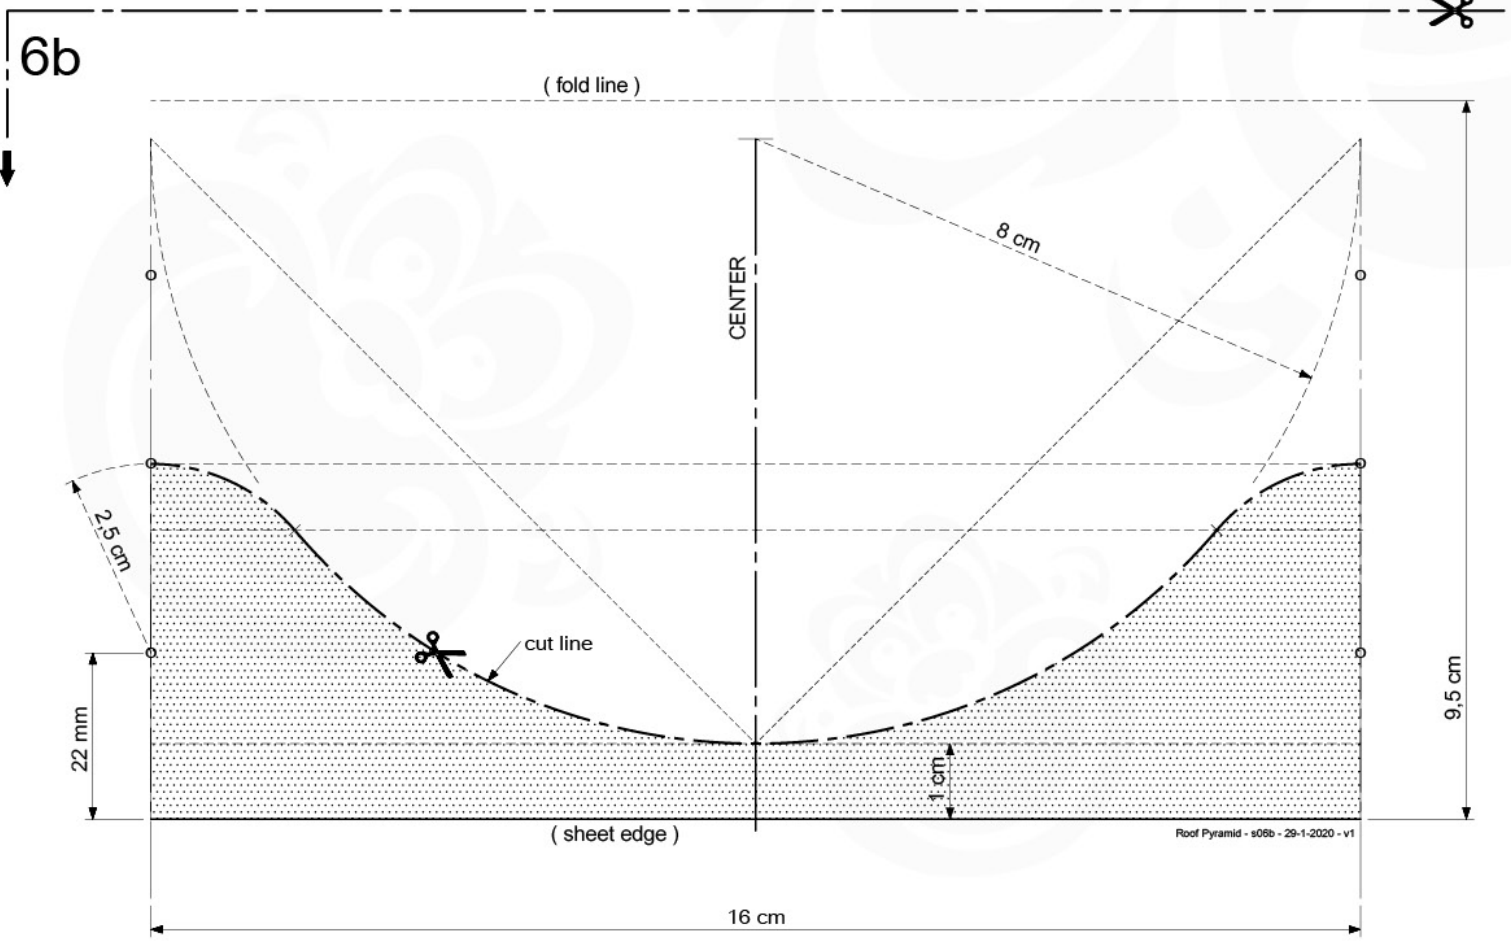

y > 85mm?

10.4 Roof Pyramid

1

2

3

4

5

6a

6b

7

15 Market

1

W
(600 - 610 mm)

W
(600 - 610 mm)

2a

✂ pattern → 2b