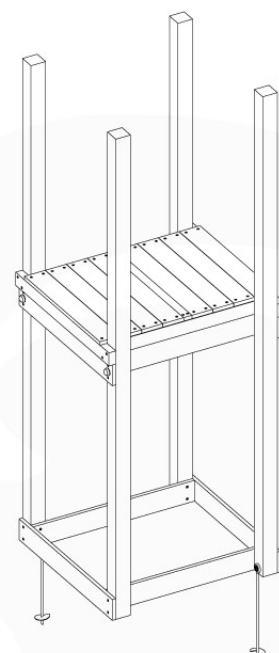

06 Playground Foundation

FD01

06-1

Foundation Plan - FIG. 2711-2020 - 18

18 | Foundation Plan 18

07 Base Tower

BT03

(194_100)

	PartNo	PartName	QTY.
Hardware Pack 100_600	001_406	Stealth Screw 8x45	6
	002_220	Gap Point Screw T25 - 5x45	72
	002_223	Gap Point Screw T25 - 5x80	16
Other	007_001	Ground-anchor	2
Hardware Pack 100_600	022_31x	bpc-base version 3	4
	022_84x	bpc cover	4
Wood	A220	Post 70x70 L2200	4
	C74	Beam 740 mm	4
	D60	Board 600 mm	10
	D74	Board 740 mm	8

Base Tower - P04 - BT03 - 18-12-2020 - v3.0

07-1

07-2

07-3

08 Balustrade (2x)

BL01

(194_101)

	PartNo	PartName	QTY.
Hardware Pack 100_601	002_220	Gap Point Screw T25 - 5x45	16
	002_223	Gap Point Screw T25 - 5x80	4
Wood	C74	Beam 740 mm	1
	D65	Board 650 mm	4