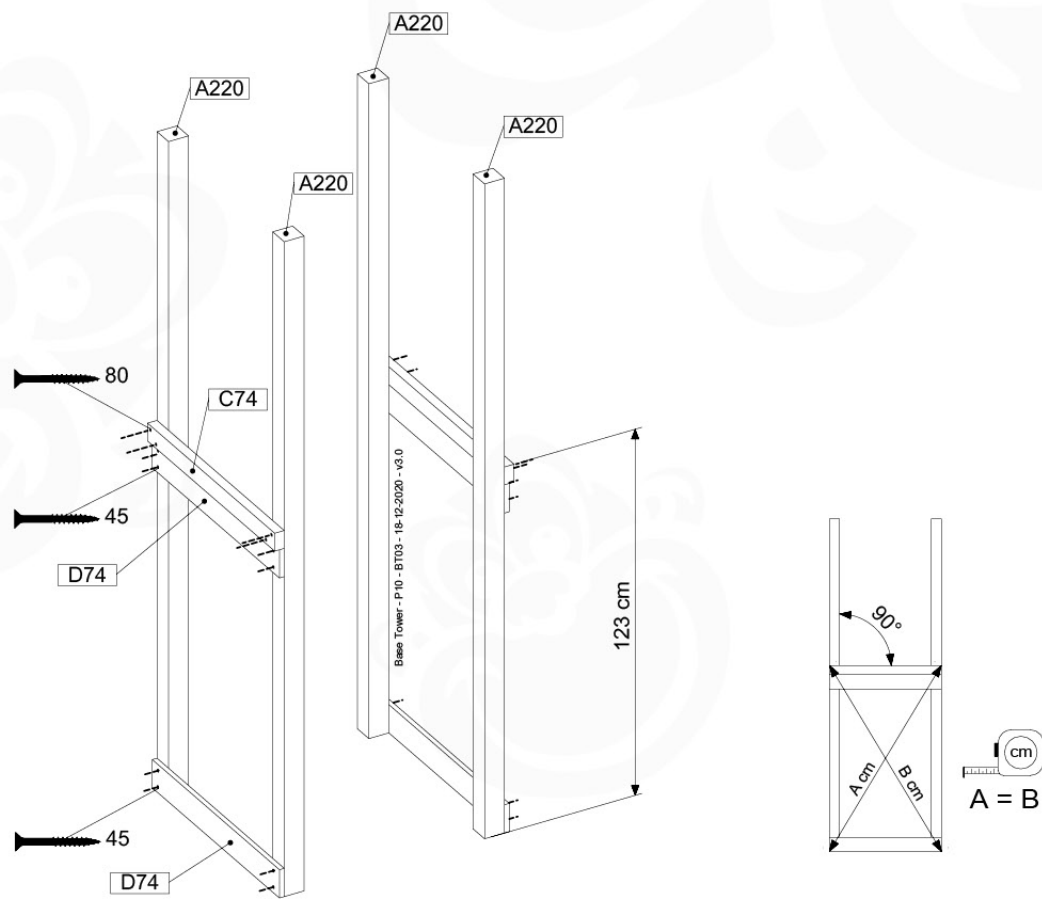

06 Playground Foundation

FD01

06-1

Foundation Plan - FIG. 2711-2020 - 18

18 | Foundation Plan 18

07 Base Tower

BT03

(194_100)

	PartNo	PartName	QTY.
Hardware Pack 100_600	001_406	Stealth Screw 8x45	6
	002_220	Gap Point Screw T25 - 5x45	72
	002_223	Gap Point Screw T25 - 5x80	16
Other	007_001	Ground-anchor	2
Hardware Pack 100_600	022_31x	bpc-base version 3	4
	022_84x	bpc cover	4
Wood	A220	Post 70x70 L2200	4
	C74	Beam 740 mm	4
	D60	Board 600 mm	10
	D74	Board 740 mm	8

Base Tower - P04 - BT03 - 18-12-2020 - v3.0

07-1

07-2

07-3

08 Balustrade (2x)

BL01

(194_101)

	PartNo	PartName	QTY.
Hardware Pack 100_601	002_220	Gap Point Screw T25 - 5x45	16
	002_223	Gap Point Screw T25 - 5x80	4
Wood	C74	Beam 740 mm	1
	D65	Board 650 mm	4