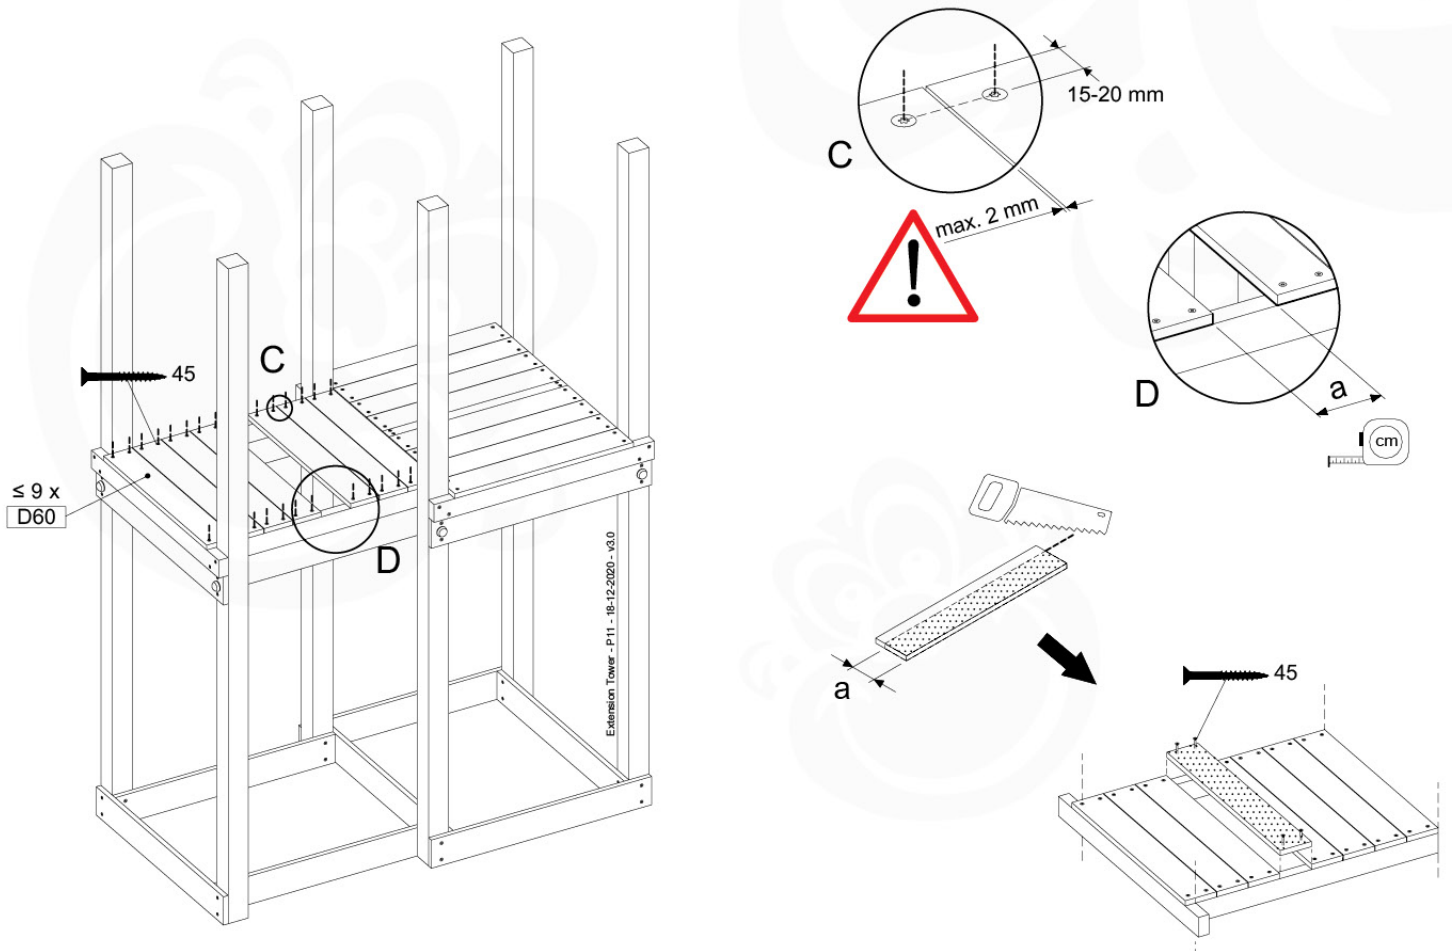

Base Tower - P04 - BT03 - 18-12-2020 - v3.0

07-1

07-2

07-3

08 Extension Tower

ET01

(194_100)

	PartNo	PartName	QTY.
Hardware Pack 100_600	001_406	Stealth Screw 8x45	4
	002_220	Gap Point Screw T25 - 5x45	60
	002_223	Gap Point Screw T25 - 5x80	12
Other	007_001	Ground-anchor	2
Hardware Pack 100_600	022_31x	bpc-base version 3	2
	022_84x	bpc cover	2
Wood	A200	Post 70x70 L2000	2
	C74	Beam 740 mm	3
	D60	Board 600 mm	9
	D74	Board 740 mm	6

Extension Tower - P02 - ET01 - 18-12-2020 - v3.0

www.junglegym.com

08-1

08-2

08-3

09 Balustrade

BL01 - 1x

(194_101)