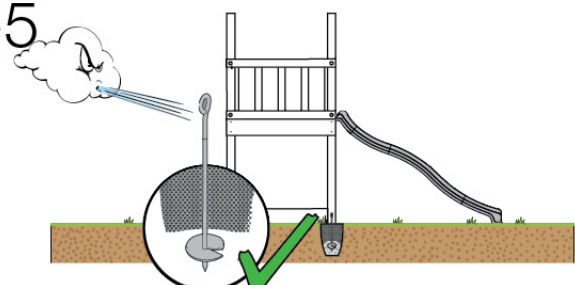

06 Playground Foundation

FD02

06-1

07 Base Tower

BT03

(194_100)

	PartNo	PartName	QTY.
Hardware Pack 100_600	001_406	Stealth Screw 8x45	6
	002_220	Gap Point Screw T25 - 5x45	72
	002_223	Gap Point Screw T25 - 5x80	16
Other	007_001	Ground-anchor	2
Hardware Pack 100_600	022_31x	bpc-base version 3	4
	022_84x	bpc cover	4
Wood	A220	Post 70x70 L2200	4
	C74	Beam 740 mm	4
	D60	Board 600 mm	10
	D74	Board 740 mm	8