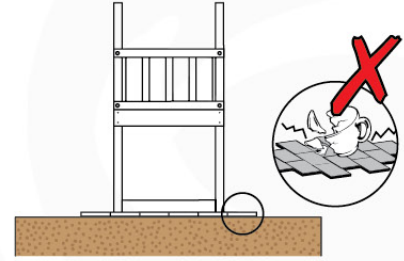

05 Safe Playground

05-1

05-2

05-3

05-4

05-5