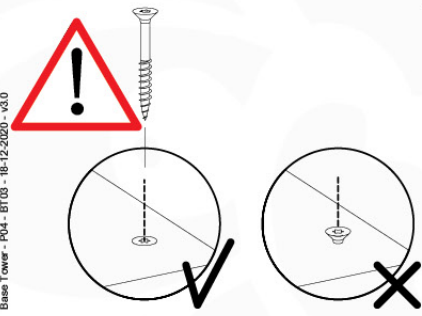

06 Playground Foundation

FD02

06-1

07 Base Tower

BT03

(194_100)

	PartNo	PartName	QTY.
Hardware Pack 100_600	001_406	Stealth Screw 8x45	6
	002_220	Gap Point Screw T25 - 5x45	72
	002_223	Gap Point Screw T25 - 5x80	16
Other	007_001	Ground-anchor	2
Hardware Pack 100_600	022_31x	bpc-base version 3	4
	022_84x	bpc cover	4
Wood	A220	Post 70x70 L2200	4
	C74	Beam 740 mm	4
	D60	Board 600 mm	10
	D74	Board 740 mm	8

Base Tower - P04 - BT03 - 18-12-2020 - v3.0

07-1

07-2

07-3

08 Extension Tower

ET01

(194_100)

	PartNo	PartName	QTY.
Hardware Pack 100_600	001_406	Stealth Screw 8x45	4
	002_220	Gap Point Screw T25 - 5x45	60
	002_223	Gap Point Screw T25 - 5x80	12
Other	007_001	Ground-anchor	2
Hardware Pack 100_600	022_31x	bpc-base version 3	2
	022_84x	bpc cover	2
Wood	A200	Post 70x70 L2000	2
	C74	Beam 740 mm	3
	D60	Board 600 mm	9
	D74	Board 740 mm	6