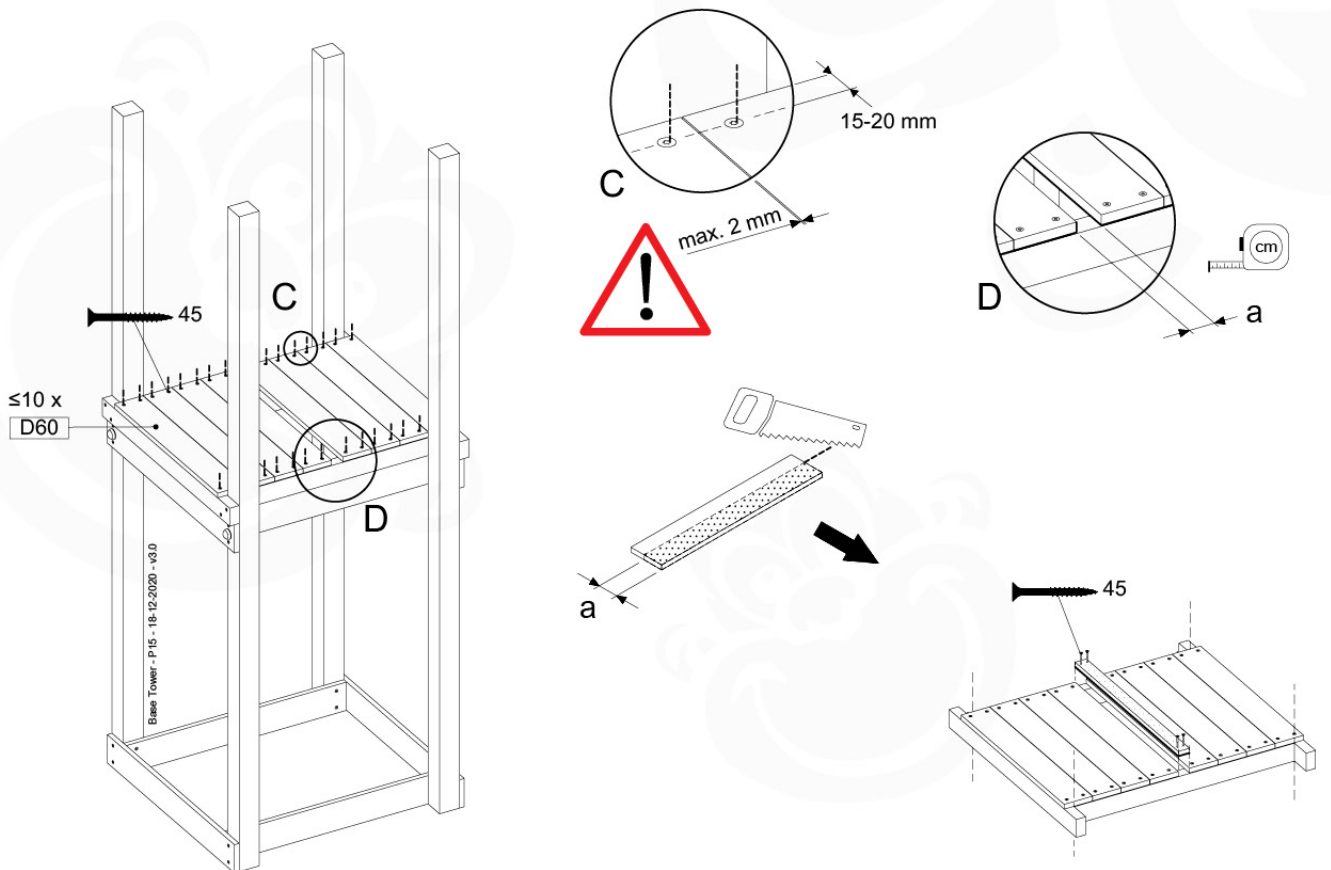

06 Playground Foundation

FD02

06-1

07 Base Tower

BT03

(194_100)

	PartNo	PartName	QTY.
Hardware Pack 100_600	001_406	Stealth Screw 8x45	6
	002_220	Gap Point Screw T25 - 5x45	72
	002_223	Gap Point Screw T25 - 5x80	16
Other	007_001	Ground-anchor	2
Hardware Pack 100_600	022_31x	bpc-base version 3	4
	022_84x	bpc cover	4
Wood	A220	Post 70x70 L2200	4
	C74	Beam 740 mm	4
	D60	Board 600 mm	10
	D74	Board 740 mm	8

Base Tower - P04 - BT03 - 18-12-2020 - v3.0

07-1

07-2

07-3

08 Extension Tower

ET01

(194_100)

	PartNo	PartName	QTY.
Hardware Pack 100_600	001_406	Stealth Screw 8x45	4
	002_220	Gap Point Screw T25 - 5x45	60
	002_223	Gap Point Screw T25 - 5x80	12
Other	007_001	Ground-anchor	2
Hardware Pack 100_600	022_31x	bpc-base version 3	2
	022_84x	bpc cover	2
Wood	A200	Post 70x70 L2000	2
	C74	Beam 740 mm	3
	D60	Board 600 mm	9
	D74	Board 740 mm	6