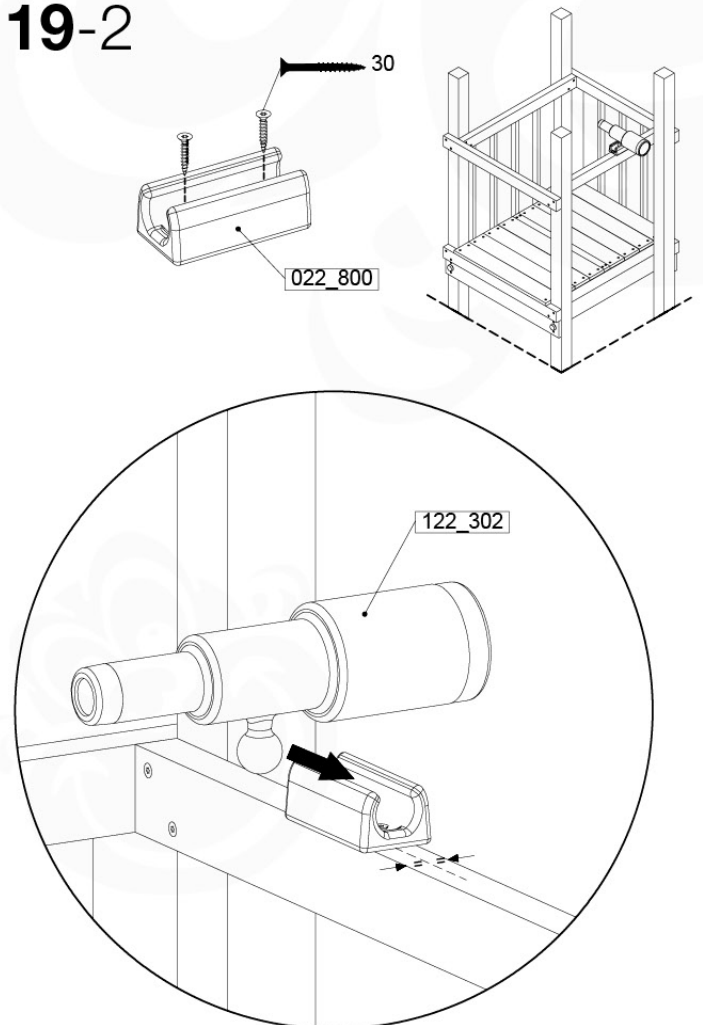

19-2

Accessory set - P03 - 28-9-2021 - 14