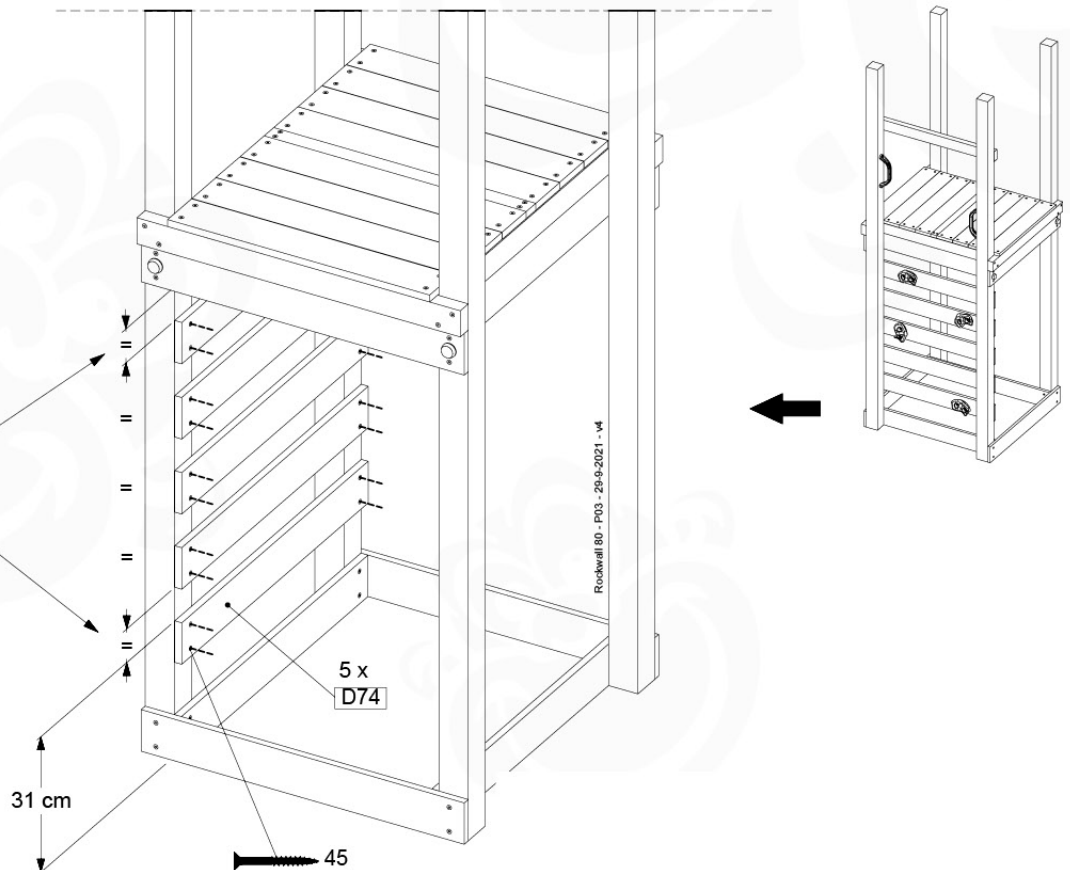

11-1

min. 2,6 cm
max. 8,8 cm

Rockwall 80 - P03 - 29-9-2021 - v4