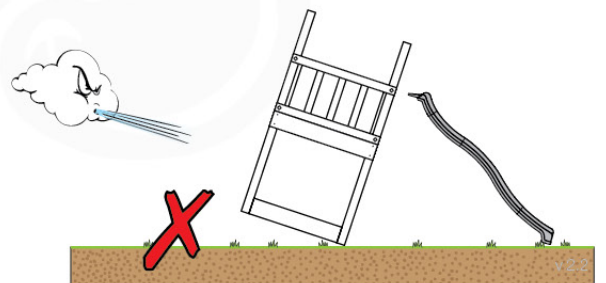

06 Playground Foundation

FD02

06-1

07 Base Tower

BT03

(194_100)

	PartNo	PartName	QTY.
Hardware Pack 100_600	001_406	Stealth Screw 8x45	6
	002_220	Gap Point Screw T25 - 5x45	72
	002_223	Gap Point Screw T25 - 5x80	16
Other	007_001	Ground-anchor	2
Hardware Pack 100_600	022_31x	bpc-base version 3	4
	022_84x	bpc cover	4
Wood	A220	Post 70x70 L2200	4
	C74	Beam 740 mm	4
	D60	Board 600 mm	10
	D74	Board 740 mm	8