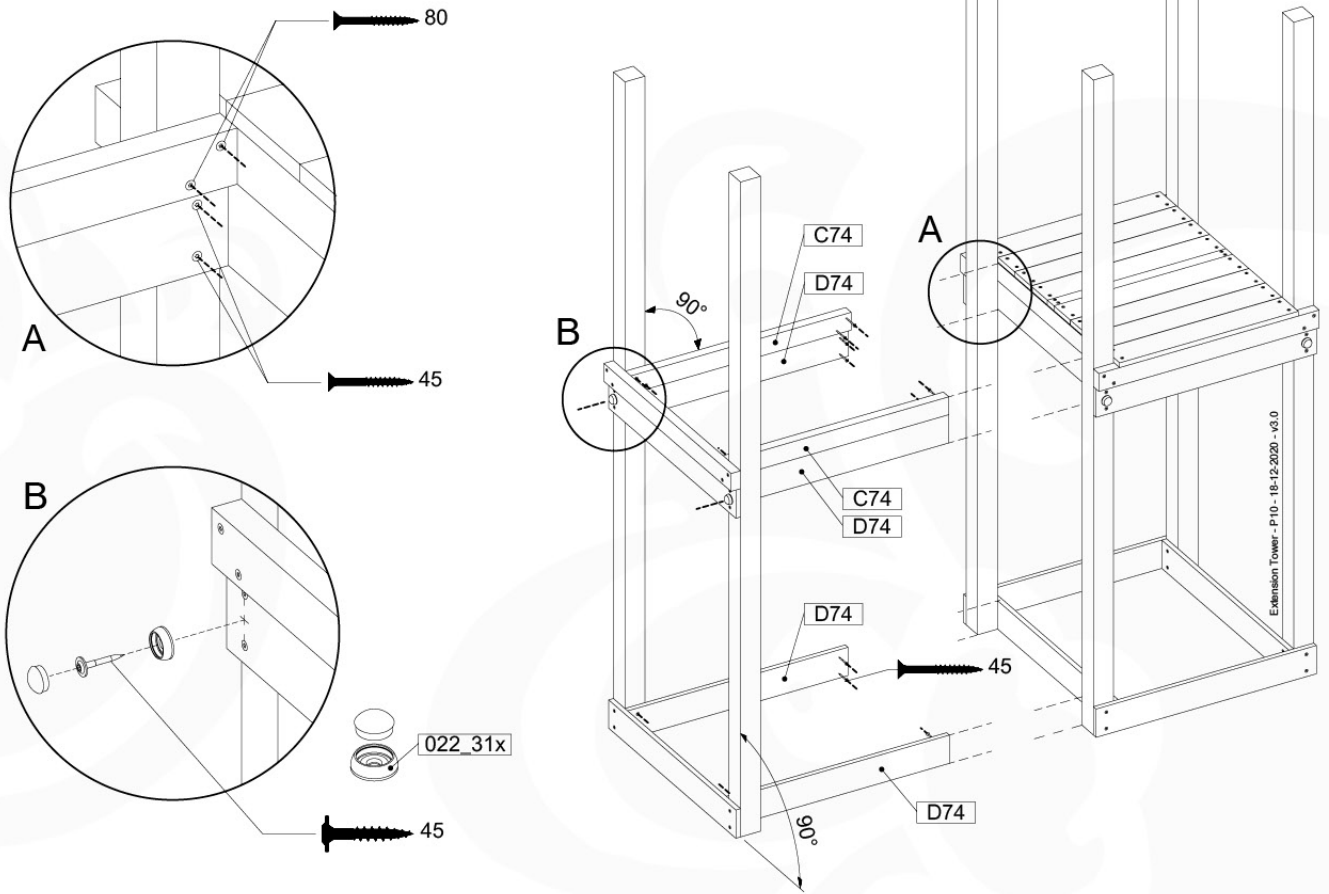

Base Tower - P04 - BT03 - 18-12-2020 - v3.0

07-1

07-2

07-3

08 Extension Tower

ET01

(194_100)

	PartNo	PartName	QTY.
Hardware Pack 100_600	001_406	Stealth Screw 8x45	4
	002_220	Gap Point Screw T25 - 5x45	60
	002_223	Gap Point Screw T25 - 5x80	12
Other	007_001	Ground-anchor	2
Hardware Pack 100_600	022_31x	bpc-base version 3	2
	022_84x	bpc cover	2
Wood	A200	Post 70x70 L2000	2
	C74	Beam 740 mm	3
	D60	Board 600 mm	9
	D74	Board 740 mm	6

Extension Tower - P02 - ET01 - 18-12-2020 - v3.0

www.junglegym.com

08-1

08-2

08-3

09 Balustrade

BL01 - 1x

(194_101)

	PartNo	PartName	QTY.
Hardware Pack 100_601	002_220	Gap Point Screw T25 - 5x45	16
	002_223	Gap Point Screw T25 - 5x80	4
Timber	C74	Beam 740 mm	1
	D65	Board 650 mm	4

Balustrade 80 - PO2 U - 13/01/2022 - v4