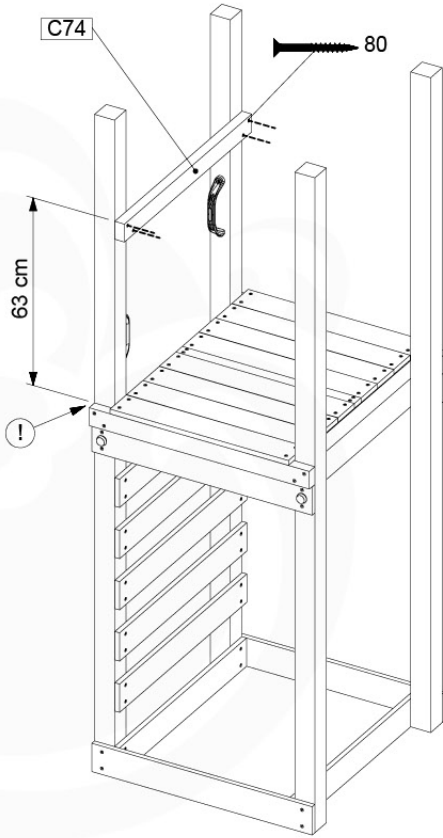

Balustrade 80 - P03 T - 1301/2022 - v4

10-1

11 Rockwall

RW01

(194_105)

	PartNo	PartName	QTY.
Hardware pack 100_604	001_102	Washer Head Screw T40 M8x30	8
	002_220	Gap Point Screw T25 - 5x45	24
	002_223	Gap Point Screw T25 - 5x80	4
	003_010	M8 spring lock washer	8
	004_050	M8 22mm Drive in Nut	8
Other	022_50x	Climbing Rock	4
	120_102	Handgrip set (2x Complete)	1
Timber	C74	Beam 740 mm	1
	D74	Board 740 mm	5

Rockwall 80 - P02 - 29-9-2021 - v4

11-1

min. 2,6 cm
max. 8,8 cm

Rockwall 80 - P03 - 29-9-2021 - v4

11-2

11-3

12 2-Step Ladder

LA06

(194_102)

	PartNo	PartName	QTY.
Hardware Pack 100_602	001_406	Stealth Screw 8x45	8
	002_220	Gap Point Screw T25 - 5x45	4
	002_223	Gap Point Screw T25 - 5x80	5
Other	022_53x	Ladder/ Rope Rung 30cm	4
	022_84x	bpc cover	8
	120_102	Handgrip set (2x Complete)	1
Timber	A123	Post 70x70 L1230	1
	C74	Beam 740 mm	1