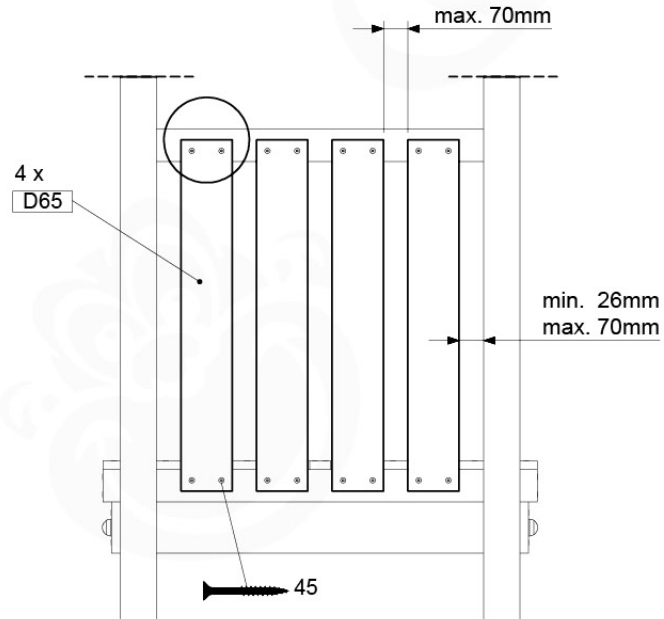

min. 26mm
max. 70mm