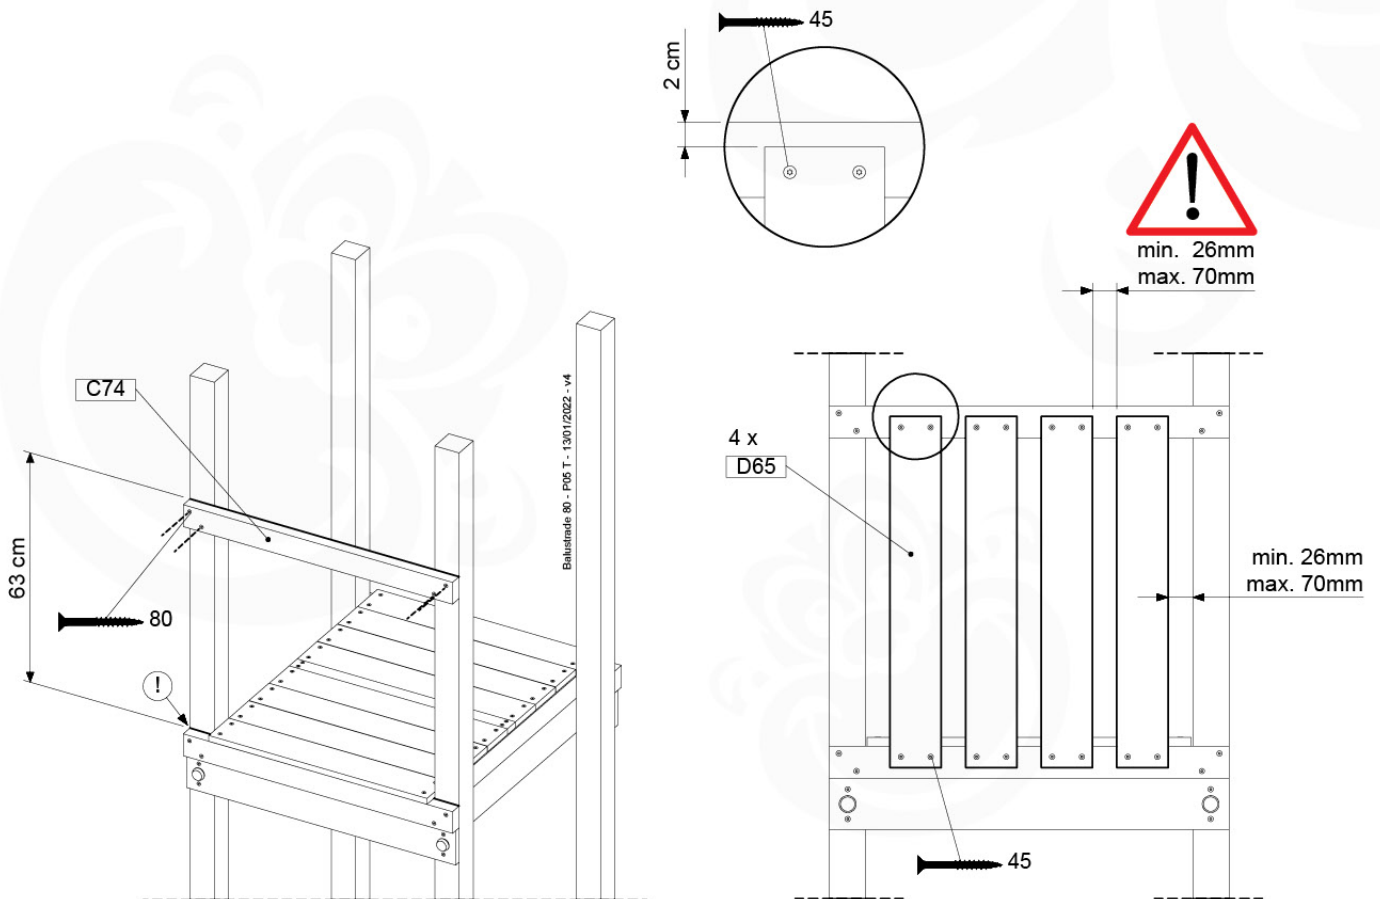

10 Balustrade

BL02 - 2x

(194_101)

	PartNo	PartName	QTY.
Hardware Pack 100_601	002_220	Gap Point Screw T25 - 5x45	16
	002_223	Gap Point Screw T25 - 5x80	4
Timber	C74	Beam 740 mm	1
	D65	Board 650 mm	4

Balustrade 80 - P03 T - 1301/2022 - v4

10-1