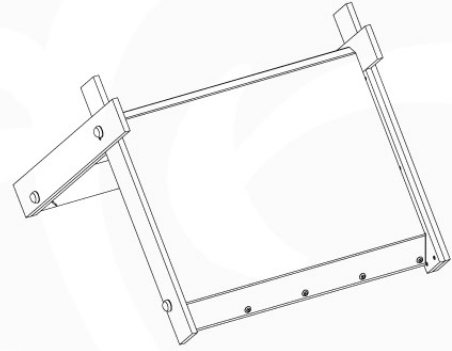

13 Roof Canvas Tipi

RF03

(194_108)

	PartNo	PartName	QTY.
Hardware Pack 100_606	001_417	Stealth Screw 8x80	6
	002_219	Gap Point Screw T25 - 5x30	12
	002_220	Gap Point Screw T25 - 5x45	8
	002_223	Gap Point Screw T25 - 5x80	2
	002_308	Gap Point Screw T25 - 5x20	10
	022_31x	bpc-base version 3	6
	022_84x	bpc cover	6
	023_031	Finishing Washer GPS 5.0	10
Other	123_220	Canvas sheet 735x1365mm (min. 735x1250)	1
Timber	C74	Beam 740 mm	1
	D56	Board L=(650 - board width) mm	2
	D74	Board 740 mm	6

Roof Canvas - P03 - 29-9-2021 - v4

Modular 4L Roof Canvas