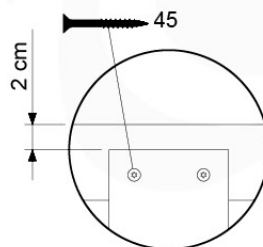

09 Balustrade

BL01 - 1x

(194_101)

	PartNo	PartName	QTY.
Hardware Pack 100_601	002_220	Gap Point Screw T25 - 5x45	16
	002_223	Gap Point Screw T25 - 5x80	4
Timber	C74	Beam 740 mm	1
	D65	Board 650 mm	4

Balustrade 80 - PO2 U - 13/01/2022 - v4

09-1

min. 26mm
max. 70mm