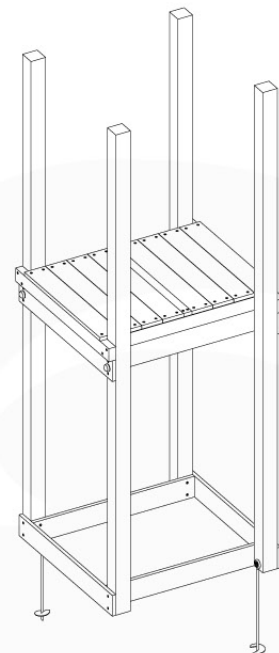

06 Playground Foundation

FD02

06-1

07 Base Tower

BT03

(194_100)

	PartNo	PartName	QTY.
Hardware Pack 100_600	001_406	Stealth Screw 8x45	6
	002_220	Gap Point Screw T25 - 5x45	72
	002_223	Gap Point Screw T25 - 5x80	16
Other	007_001	Ground-anchor	2
Hardware Pack 100_600	022_31x	bpc-base version 3	4
	022_84x	bpc cover	4
Wood	A220	Post 70x70 L2200	4
	C74	Beam 740 mm	4
	D60	Board 600 mm	10
	D74	Board 740 mm	8

Base Tower - P04 - BT03 - 18-12-2020 - v3.0

07-1

07-2

07-3

08 Extension Tower

ET01

(194_100)

	PartNo	PartName	QTY.
Hardware Pack 100_600	001_406	Stealth Screw 8x45	4
	002_220	Gap Point Screw T25 - 5x45	60
	002_223	Gap Point Screw T25 - 5x80	12
Other	007_001	Ground-anchor	2
Hardware Pack 100_600	022_31x	bpc-base version 3	2
	022_84x	bpc cover	2
Wood	A200	Post 70x70 L2000	2
	C74	Beam 740 mm	3
	D60	Board 600 mm	9
	D74	Board 740 mm	6

Extension Tower - P02 - ET01 - 18-12-2020 - v3.0

www.junglegym.com

08-1

08-2

08-3

09 Balustrade

BL01 - 1x

(194_101)