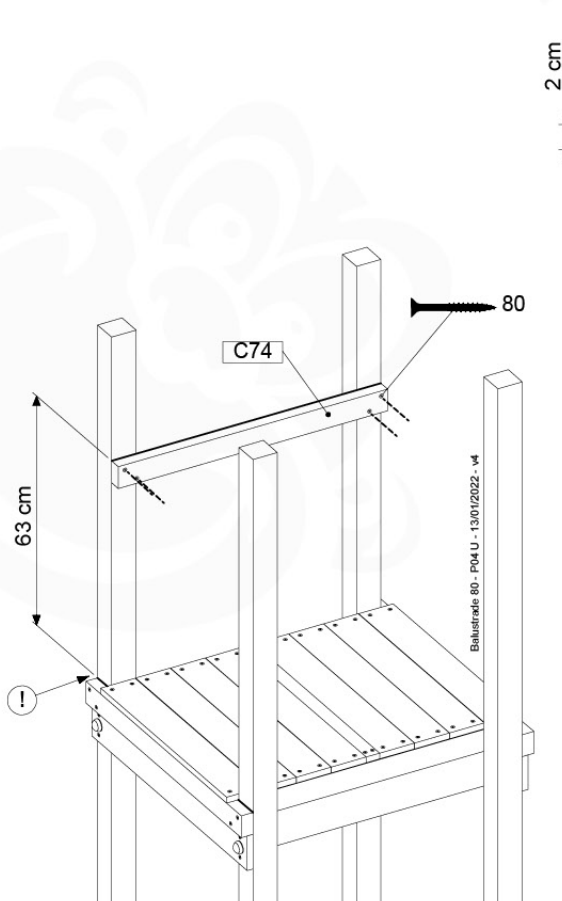

09 Balustrade

BL01 - 1x

(194_101)

	PartNo	PartName	QTY.
Hardware Pack 100_601	002_220	Gap Point Screw T25 - 5x45	16
	002_223	Gap Point Screw T25 - 5x80	4
Timber	C74	Beam 740 mm	1
	D65	Board 650 mm	4

Balustrade 80 - PO2 U - 13/01/2022 - v4

09-1

min. 26mm
max. 70mm