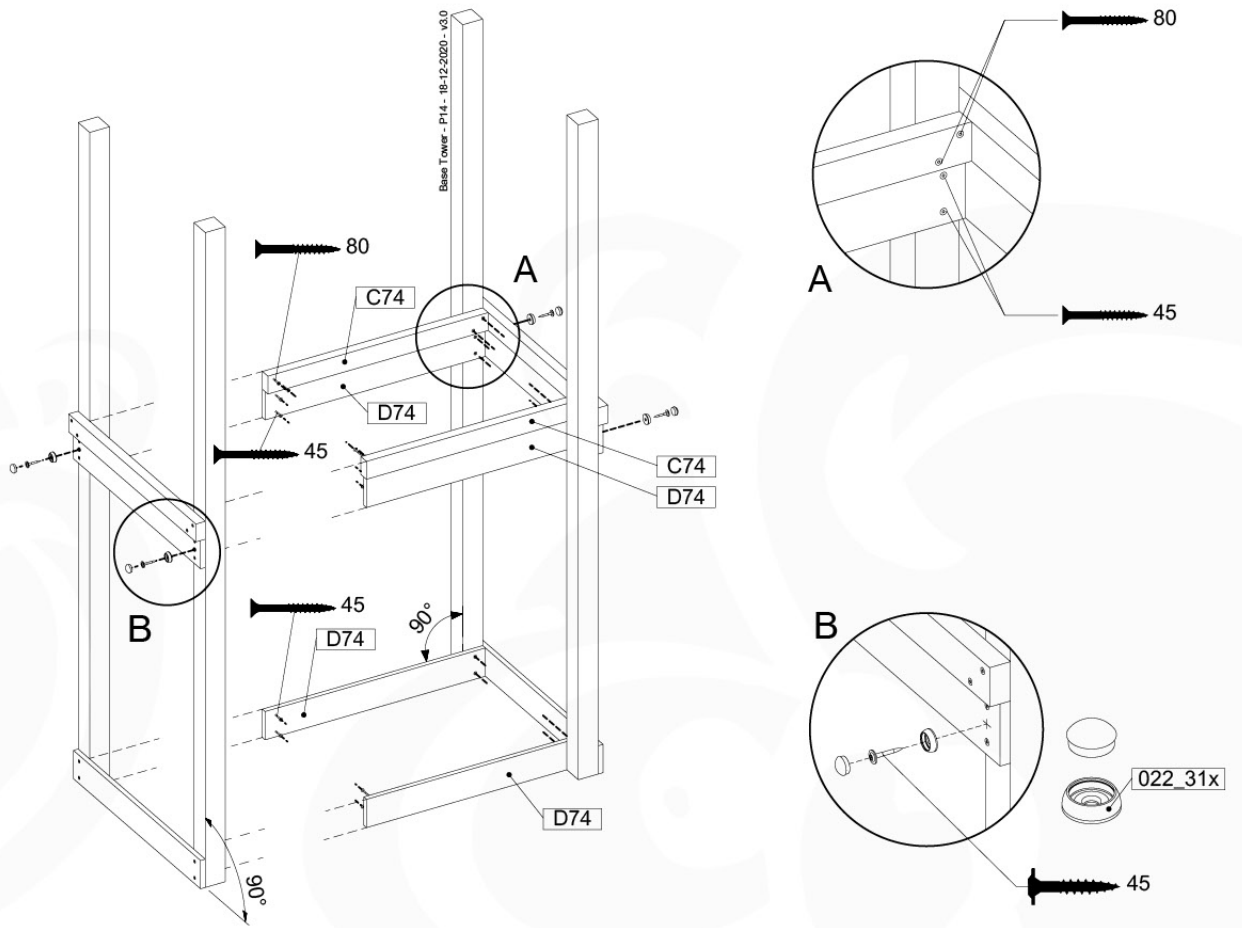

06 Playground Foundation

FD02

06-1

07 Base Tower

BT03

(194_100)

	PartNo	PartName	QTY.
Hardware Pack 100_600	001_406	Stealth Screw 8x45	6
	002_220	Gap Point Screw T25 - 5x45	72
	002_223	Gap Point Screw T25 - 5x80	16
Other	007_001	Ground-anchor	2
Hardware Pack 100_600	022_31x	bpc-base version 3	4
	022_84x	bpc cover	4
Wood	A220	Post 70x70 L2200	4
	C74	Beam 740 mm	4
	D60	Board 600 mm	10
	D74	Board 740 mm	8

Base Tower - P04 - BT03 - 18-12-2020 - v3.0

07-1

07-2

07-3

08 Extension Tower

ET01

(194_100)

	PartNo	PartName	QTY.
Hardware Pack 100_600	001_406	Stealth Screw 8x45	4
	002_220	Gap Point Screw T25 - 5x45	60
	002_223	Gap Point Screw T25 - 5x80	12
Other	007_001	Ground-anchor	2
Hardware Pack 100_600	022_31x	bpc-base version 3	2
	022_84x	bpc cover	2
Wood	A200	Post 70x70 L2000	2
	C74	Beam 740 mm	3
	D60	Board 600 mm	9
	D74	Board 740 mm	6