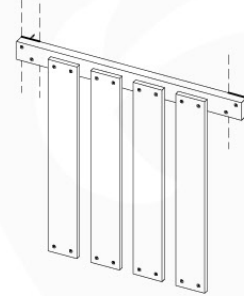

10 Balustrade

BL02 - 2x

(194_101)

	PartNo	PartName	QTY.
Hardware Pack 100_601	002_220	Gap Point Screw T25 - 5x45	16
	002_223	Gap Point Screw T25 - 5x80	4
Timber	C74	Beam 740 mm	1
	D65	Board 650 mm	4

Balustrade 80 - P03 T - 1301/2022 - v4