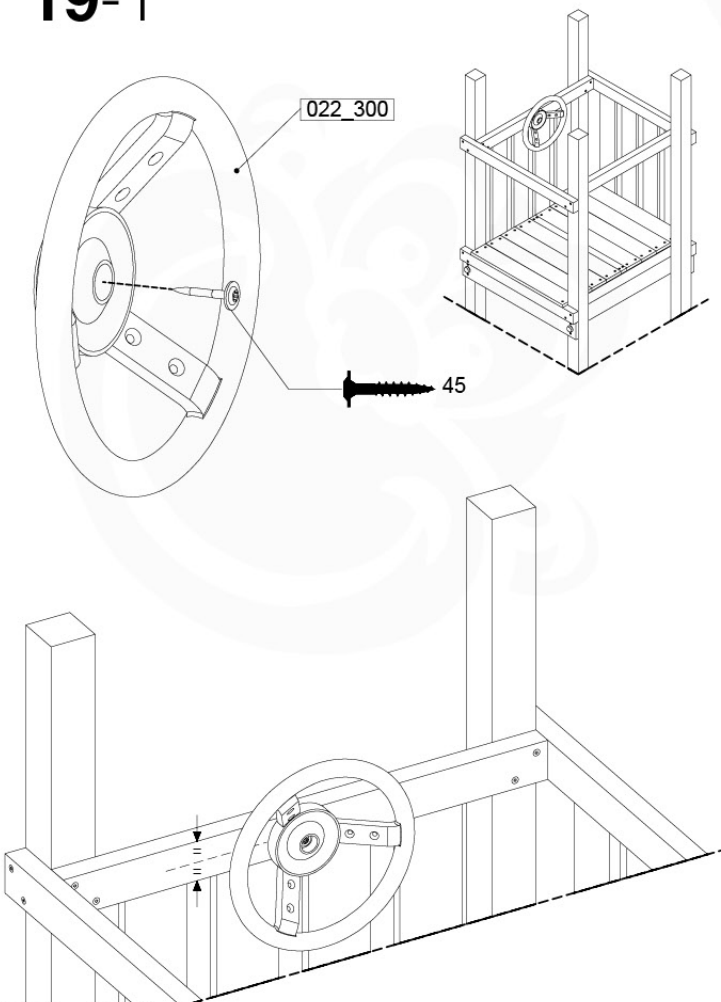

19 Accessories

AC01

(194_119)

	PartNo	PartName	QTY.
Hardware Pack 100_617	001_406	Stealth Screw 8x45	1
	002_041	Dome head screw 4.5 x 20 mm	3
	002_042	Dome head screw 3.5 x 13mm	4
	002_219	Gap Point Screw T25 - 5x30	2
Other	022_300	Steering Wheel	1
	022_800	Rail P/T 105	1
	022_910	Sandpad	1
	103_901	Logo ID Plate	1
	104_107	Tool Set Climbing Units	1
	120_024	Tower Flag	1
	122_302	Telescope	1

Accessory set - P02 - 28-9-2021 - 14

19-1