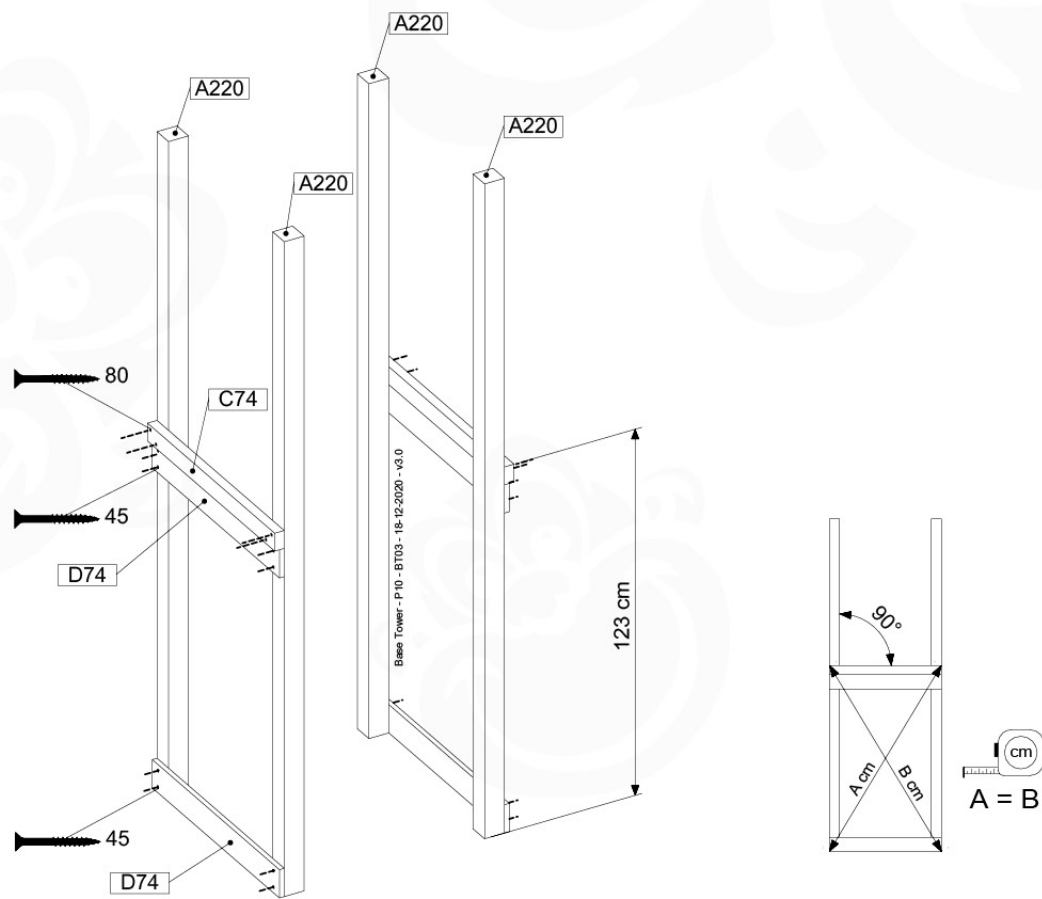

06 Playground Foundation

FD02

06-1

07 Base Tower

BT03

(194_100)

	PartNo	PartName	QTY.
Hardware Pack 100_600	001_406	Stealth Screw 8x45	6
	002_220	Gap Point Screw T25 - 5x45	72
	002_223	Gap Point Screw T25 - 5x80	16
Other	007_001	Ground-anchor	2
Hardware Pack 100_600	022_31x	bpc-base version 3	4
	022_84x	bpc cover	4
Wood	A220	Post 70x70 L2200	4
	C74	Beam 740 mm	4
	D60	Board 600 mm	10
	D74	Board 740 mm	8

Base Tower - P04 - BT03 - 18-12-2020 - v3.0

07-1

07-2

07-3

08 Extension Tower

ET01

(194_100)

	PartNo	PartName	QTY.
Hardware Pack 100_600	001_406	Stealth Screw 8x45	4
	002_220	Gap Point Screw T25 - 5x45	60
	002_223	Gap Point Screw T25 - 5x80	12
Other	007_001	Ground-anchor	2
Hardware Pack 100_600	022_31x	bpc-base version 3	2
	022_84x	bpc cover	2
Wood	A200	Post 70x70 L2000	2
	C74	Beam 740 mm	3
	D60	Board 600 mm	9
	D74	Board 740 mm	6