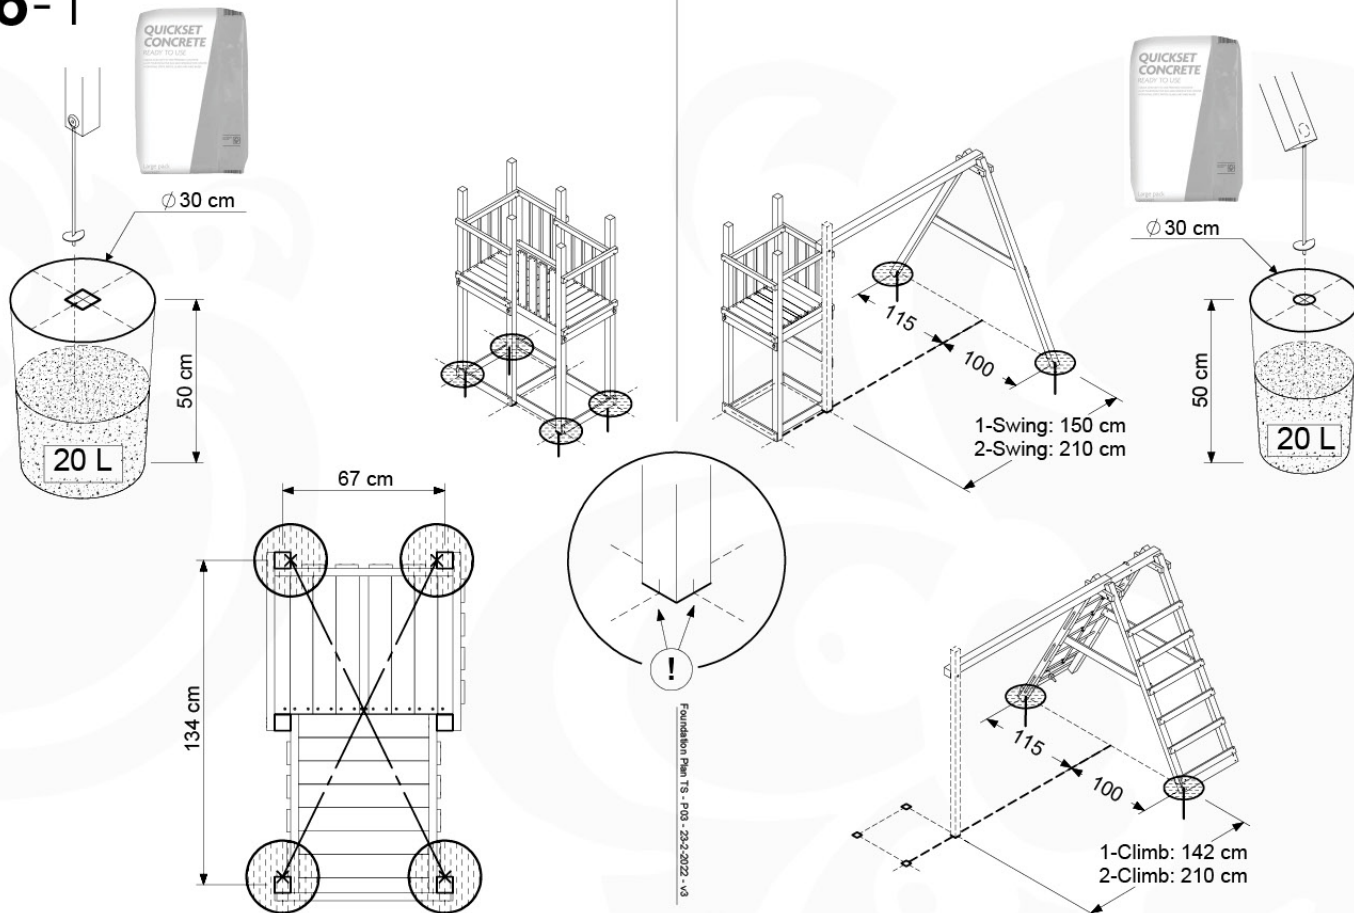

06 Playground Foundation

FD02

06-1

07 Base Tower

BT03

(194_100)

	PartNo	PartName	QTY.
Hardware Pack 100_600	001_406	Stealth Screw 8x45	6
	002_220	Gap Point Screw T25 - 5x45	72
	002_223	Gap Point Screw T25 - 5x80	16
Other	007_001	Ground-anchor	2
Hardware Pack 100_600	022_31x	bpc-base version 3	4
	022_84x	bpc cover	4
Wood	A220	Post 70x70 L2200	4
	C74	Beam 740 mm	4
	D60	Board 600 mm	10
	D74	Board 740 mm	8

Base Tower - P04 - BT03 - 18-12-2020 - v3.0

07-1

07-2

07-3

08 Extension Tower

ET01

(194_100)

	PartNo	PartName	QTY.
Hardware Pack 100_600	001_406	Stealth Screw 8x45	4
	002_220	Gap Point Screw T25 - 5x45	60
	002_223	Gap Point Screw T25 - 5x80	12
Other	007_001	Ground-anchor	2
Hardware Pack 100_600	022_31x	bpc-base version 3	2
	022_84x	bpc cover	2
Wood	A200	Post 70x70 L2000	2
	C74	Beam 740 mm	3
	D60	Board 600 mm	9
	D74	Board 740 mm	6