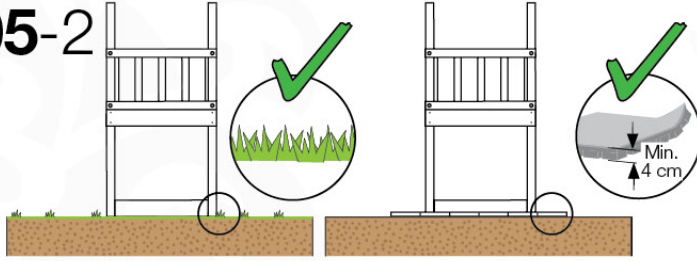

05 Safe Playground

05-1

05-2

05-3

05-4

05-5