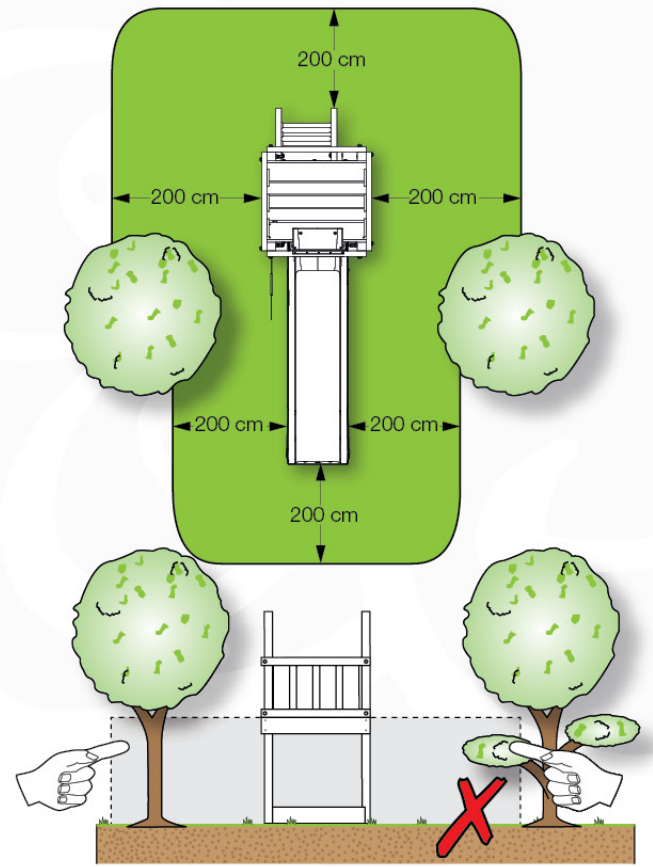

05 Safe Playground

05-1

05-2

05-3

05-4

05-5