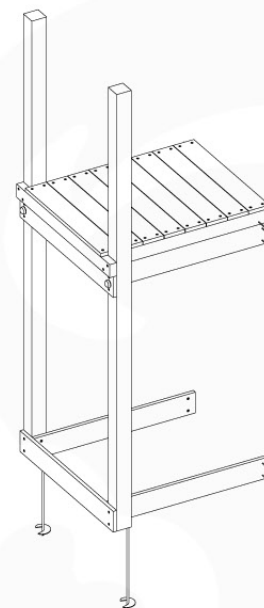

06 Playground Foundation

FD02

06-1

07 Base Tower

BT03

(194_100)

	PartNo	PartName	QTY.
Hardware Pack 100_600	001_406	Stealth Screw 8x45	6
	002_220	Gap Point Screw T25 - 5x45	72
	002_223	Gap Point Screw T25 - 5x80	16
Other	007_001	Ground-anchor	2
Hardware Pack 100_600	022_31x	bpc-base version 3	4
	022_84x	bpc cover	4
Wood	A220	Post 70x70 L2200	4
	C74	Beam 740 mm	4
	D60	Board 600 mm	10
	D74	Board 740 mm	8

Base Tower - P04 - BT03 - 18-12-2020 - v3.0

07-1

07-2

07-3

08 Extension Tower

ET01

(194_100)

	PartNo	PartName	QTY.
Hardware Pack 100_600	001_406	Stealth Screw 8x45	4
	002_220	Gap Point Screw T25 - 5x45	60
	002_223	Gap Point Screw T25 - 5x80	12
Other	007_001	Ground-anchor	2
Hardware Pack 100_600	022_31x	bpc-base version 3	2
	022_84x	bpc cover	2
Wood	A200	Post 70x70 L2000	2
	C74	Beam 740 mm	3
	D60	Board 600 mm	9
	D74	Board 740 mm	6

Extension Tower - P02 - ET01 - 18-12-2020 - v3.0

www.junglegym.com

08-1

08-2

08-3

09 Balustrade

BL01 - 1x

(194_101)

	PartNo	PartName	QTY.
Hardware Pack 100_601	002_220	Gap Point Screw T25 - 5x45	16
	002_223	Gap Point Screw T25 - 5x80	4
Timber	C74	Beam 740 mm	1
	D65	Board 650 mm	4

Balustrade 80 - PO2 U - 13/01/2022 - v4