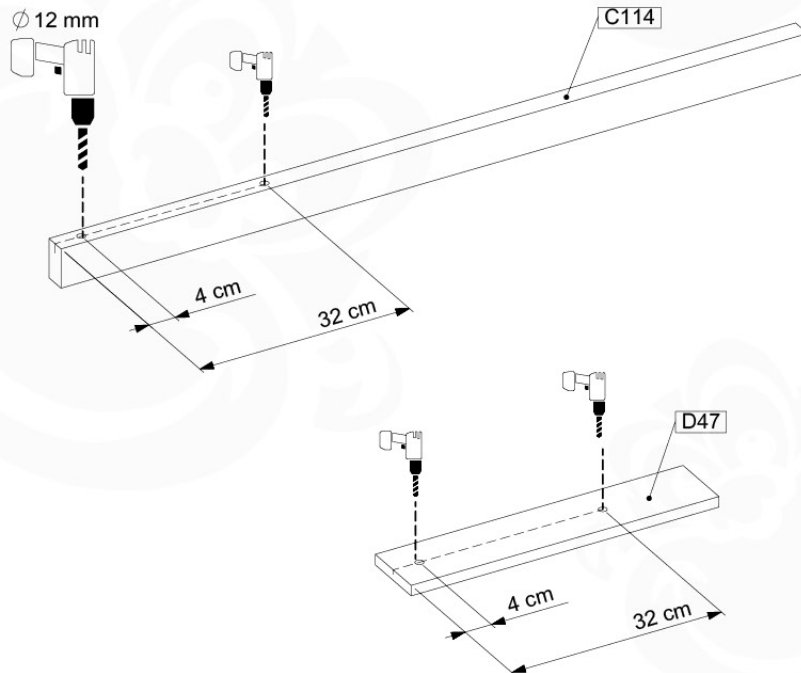

11 Rope Ladder

RL01

(194_115)

	PartNo	PartName	QTY.
Hardware Pack 100_613	001_417	Stealth Screw 8x80	1
	002_220	Gap Point Screw T25 - 5x45	3
	002_223	Gap Point Screw T25 - 5x80	7
Other	020_308	Rope 10mm x 7,6m	1
	022_52x	Rope Ladder Rung -28cm-	6
Wood	C74	Beam 740 mm	1
	C114	Beam 1140 mm	1
	D47	Board 470 mm	1

Rope Ladder - P102 - 5-1-2021 - V3

11-1