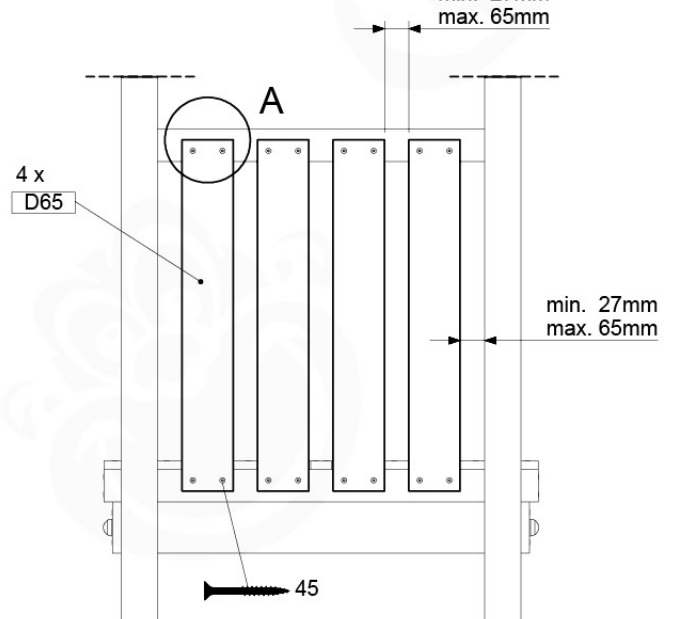

Base Tower - P04 - BT03 - 18-12-2020 - v3.0

07-1

07-2

07-3

08 Extension Tower

ET02

(194_100)

	PartNo	PartName	QTY.
Hardware Pack 100_600	001_406	Stealth Screw 8x45	4
	002_220	Gap Point Screw T25 - 5x45	60
	002_223	Gap Point Screw T25 - 5x80	12
Other	007_001	Ground-anchor	2
Hardware Pack 100_600	022_31x	bpc-base version 3	2
	022_84x	bpc cover	2
Wood	A220	Post 70x70 L2200	2
	C74	Beam 740 mm	3
	D60	Board 600 mm	9
	D74	Board 740 mm	6

	PartNo	PartName	QTY.
Hardware Pack 100_601	002_220	Gap Point Screw T25 - 5x45	16
	002_223	Gap Point Screw T25 - 5x80	4
Wood	C74	Beam 740 mm	1
	D65	Board 650 mm	4

Balustrade AL - P02 U - 28-7-2021 - v3.0

09-1

min. 27mm
max. 65mm

10 Balustrade (2x)

BL02

(194_101)

	PartNo	PartName	QTY.
Hardware Pack 100_601	002_220	Gap Point Screw T25 - 5x45	16
	002_223	Gap Point Screw T25 - 5x80	4
Wood	C74	Beam 740 mm	1
	D65	Board 650 mm	4