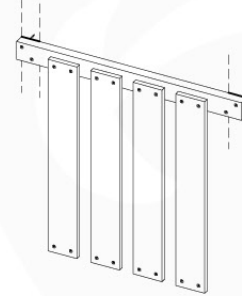

09-1

min. 27mm
max. 65mm

10 Balustrade (2x)

BL02

(194_101)

	PartNo	PartName	QTY.
Hardware Pack 100_601	002_220	Gap Point Screw T25 - 5x45	16
	002_223	Gap Point Screw T25 - 5x80	4
Wood	C74	Beam 740 mm	1
	D65	Board 650 mm	4

Balustrade AL - P03 T - 28-7-2021 - v3.0

10-1

Balustrade AL - P05 T - 28-7-2021 - v3.0

11 Rope Ladder

RL01

(194_115)

	PartNo	PartName	QTY.
Hardware Pack 100_613	001_417	Stealth Screw 8x80	1
	002_220	Gap Point Screw T25 - 5x45	3
	002_223	Gap Point Screw T25 - 5x80	7
Other	020_308	Rope 10mm x 7,6m	1
	022_52x	Rope Ladder Rung -28cm-	6
Wood	C74	Beam 740 mm	1
	C114	Beam 1140 mm	1
	D47	Board 470 mm	1