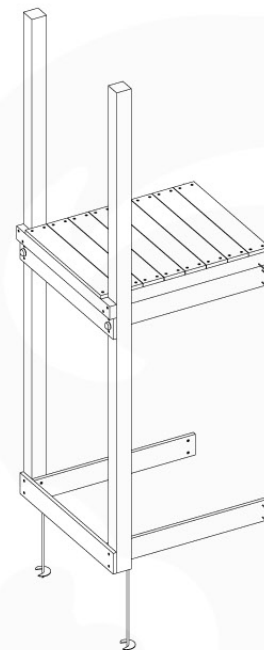

	PartNo	PartName	QTY.
Hardware Pack 100_600	001_406	Stealth Screw 8x45	6
	002_220	Gap Point Screw T25 - 5x45	72
	002_223	Gap Point Screw T25 - 5x80	16
Other	007_001	Ground-anchor	2
Hardware Pack 100_600	022_31x	bpc-base version 3	4
	022_84x	bpc cover	4
Wood	A220	Post 70x70 L2200	4
	C74	Beam 740 mm	4
	D60	Board 600 mm	10
	D74	Board 740 mm	8

Base Tower - P04 - BT03 - 18-12-2020 - v3.0

07-1

07-2

07-3

08 Extension Tower

ET02

(194_100)

	PartNo	PartName	QTY.
Hardware Pack 100_600	001_406	Stealth Screw 8x45	4
	002_220	Gap Point Screw T25 - 5x45	60
	002_223	Gap Point Screw T25 - 5x80	12
Other	007_001	Ground-anchor	2
Hardware Pack 100_600	022_31x	bpc-base version 3	2
	022_84x	bpc cover	2
Wood	A220	Post 70x70 L2200	2
	C74	Beam 740 mm	3
	D60	Board 600 mm	9
	D74	Board 740 mm	6

Extension Tower - P03 - ET02 - 18-12-2020 - v3.0

www.junglegym.com

08-1

08-2

08-3

09 Balustrade (1x)

BL01

(194_101)

	PartNo	PartName	QTY.
Hardware Pack 100_601	002_220	Gap Point Screw T25 - 5x45	16
	002_223	Gap Point Screw T25 - 5x80	4
Wood	C74	Beam 740 mm	1
	D65	Board 650 mm	4

Balustrade AL - P02 U - 28-7-2021 - v3.0