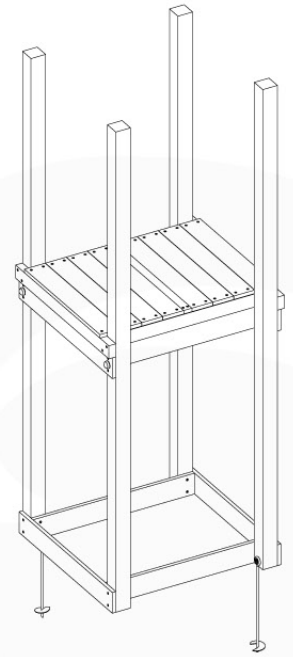

06 Playground Foundation

FD02

06-1

Foundation Plan - P03 - 2/11-2020 - v8

1st Foundation Plan v8

07 Base Tower

BT03

(194_100)

	PartNo	PartName	QTY.
Hardware Pack 100_600	001_406	Stealth Screw 8x45	6
	002_220	Gap Point Screw T25 - 5x45	72
	002_223	Gap Point Screw T25 - 5x80	16
Other	007_001	Ground-anchor	2
Hardware Pack 100_600	022_31x	bpc-base version 3	4
	022_84x	bpc cover	4
Wood	A220	Post 70x70 L2200	4
	C74	Beam 740 mm	4
	D60	Board 600 mm	10
	D74	Board 740 mm	8

Base Tower - P04 - BT03 - 18-12-2020 - v3.0

07-1

07-2

07-3

08 Extension Tower

ET02

(194_100)

	PartNo	PartName	QTY.
Hardware Pack 100_600	001_406	Stealth Screw 8x45	4
	002_220	Gap Point Screw T25 - 5x45	60
	002_223	Gap Point Screw T25 - 5x80	12
Other	007_001	Ground-anchor	2
Hardware Pack 100_600	022_31x	bpc-base version 3	2
	022_84x	bpc cover	2
Wood	A220	Post 70x70 L2200	2
	C74	Beam 740 mm	3
	D60	Board 600 mm	9
	D74	Board 740 mm	6