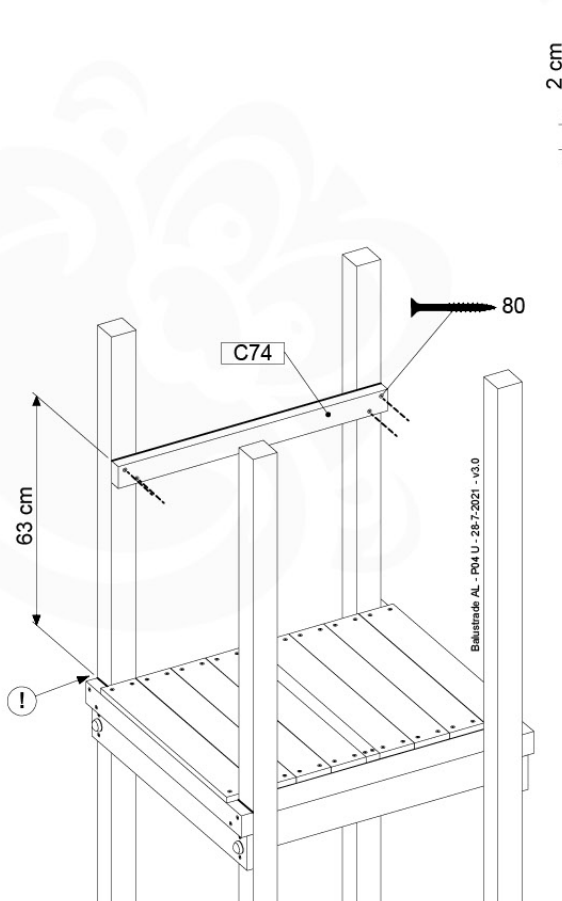

09 Balustrade (1x)

BL01

(194_101)

	PartNo	PartName	QTY.
Hardware Pack 100_601	002_220	Gap Point Screw T25 - 5x45	16
	002_223	Gap Point Screw T25 - 5x80	4
Wood	C74	Beam 740 mm	1
	D65	Board 650 mm	4

Balustrade AL - P02 U - 28-7-2021 - v3.0

09-1

min. 27mm
max. 65mm