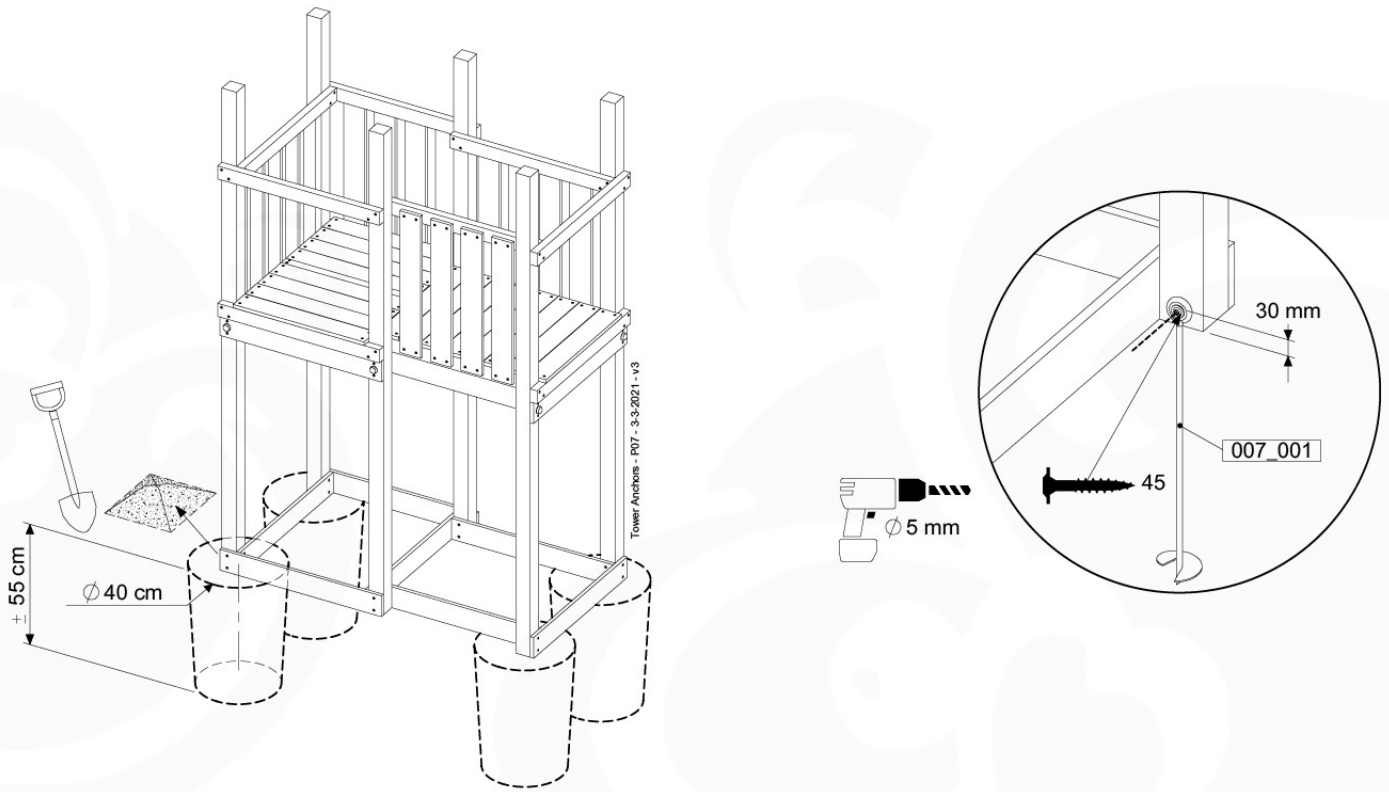

GA02

Parts:

Assembly Package Tower
194_100

Tower Anchors - F03 - 3-3-2021 - v3

16-1

16-2

17 Add-on

Wavy Star Slide XL