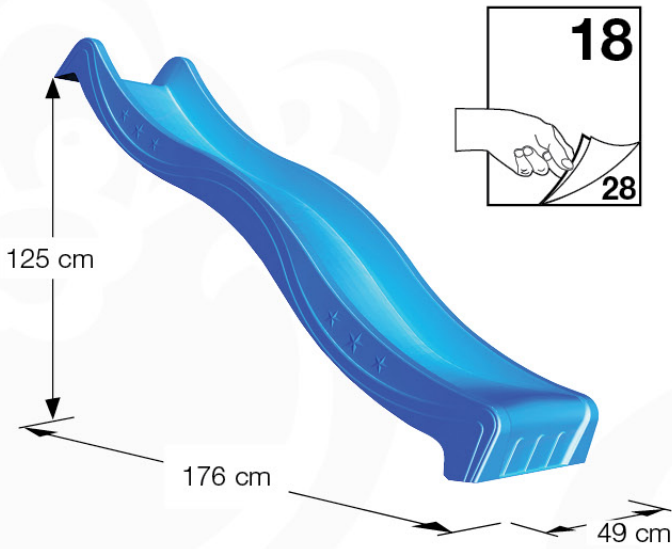

17 Add-on

Wavy Star Slide XL

- 324_100 Yellow
- 324_200 Blue
- 324_300 Green
- 324_400 Red
- 324_500 Fuchsia
- 324_600 Dark Green