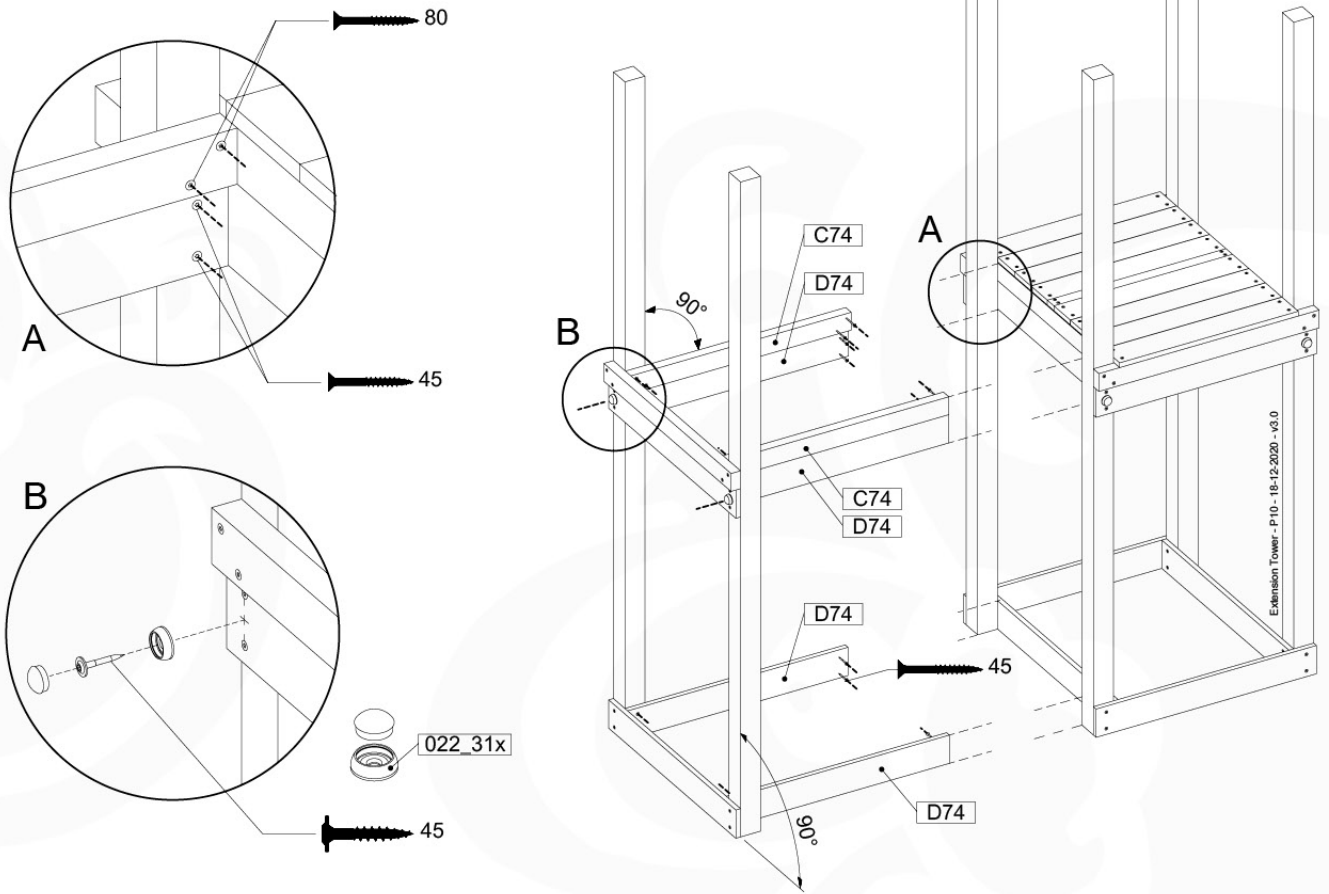

Base Tower - P04 - BT03 - 18-12-2020 - v3.0

07-1

07-2

07-3

08 Extension Tower

ET02

(194_100)

	PartNo	PartName	QTY.
Hardware Pack 100_600	001_406	Stealth Screw 8x45	4
	002_220	Gap Point Screw T25 - 5x45	60
	002_223	Gap Point Screw T25 - 5x80	12
Other	007_001	Ground-anchor	2
Hardware Pack 100_600	022_31x	bpc-base version 3	2
	022_84x	bpc cover	2
Wood	A220	Post 70x70 L2200	2
	C74	Beam 740 mm	3
	D60	Board 600 mm	9
	D74	Board 740 mm	6

Extension Tower - P03 - ET02 - 18-12-2020 - v3.0

www.junglegym.com

08-1

08-2

08-3

09 Balustrade (1x)

BL01

(194_101)

	PartNo	PartName	QTY.
Hardware Pack 100_601	002_220	Gap Point Screw T25 - 5x45	16
	002_223	Gap Point Screw T25 - 5x80	4
Wood	C74	Beam 740 mm	1
	D65	Board 650 mm	4

Balustrade AL - P02 U - 28-7-2021 - v3.0