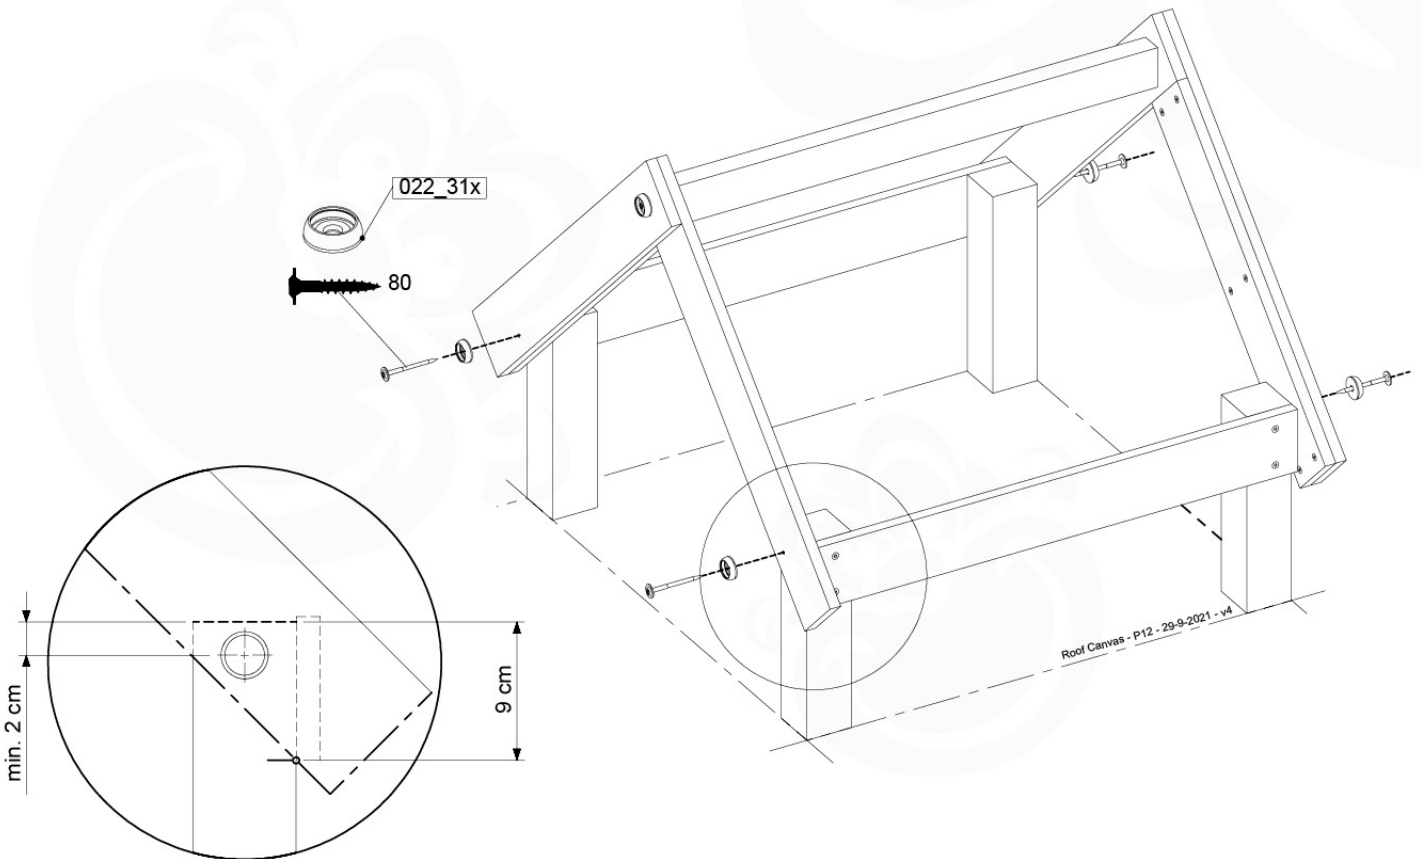

13-6

13-7

14 Ladder

LA01

(194_103)

	PartNo	PartName	QTY.
Hardware Pack 100_603	001_404	Stealth Screw 8x30	4
	002_219	Gap Point Screw T25 - 5x30	4
	002_220	Gap Point Screw T25 - 5x45	6
	002_223	Gap Point Screw T25 - 5x80	4
Other	005_03x	Ladder Rung Y/B/G/R	3
	005_522	Connection Bracket Mini Market	2
	022_835	Rung Cap	6
	120_102	Handgrip set (2x Complete)	1
Wood	C74	Beam 740 mm	1
	C130	Beam 1300 mm	2