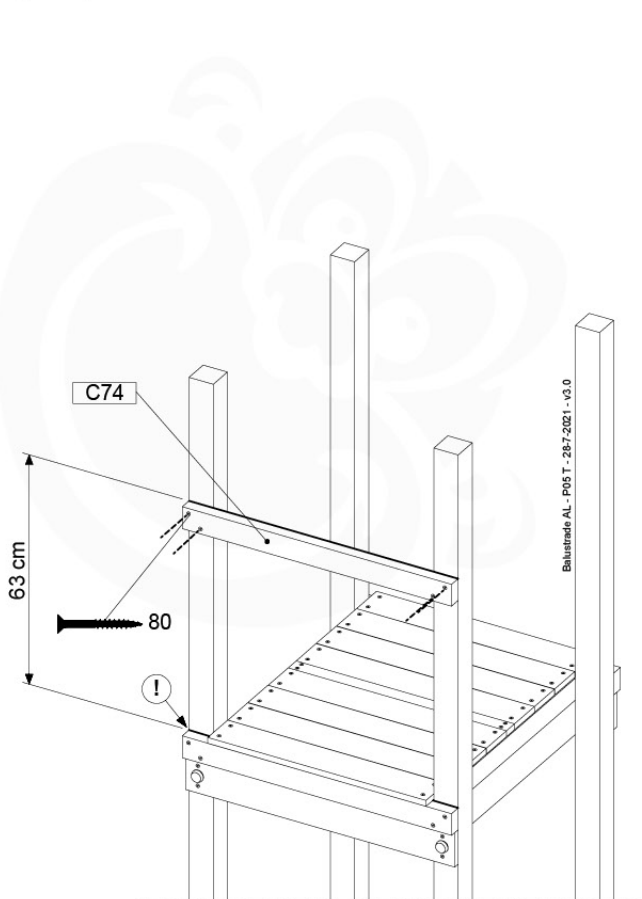

	PartNo	PartName	QTY.
Hardware Pack 100_601	002_220	Gap Point Screw T25 - 5x45	16
	002_223	Gap Point Screw T25 - 5x80	4
Wood	C74	Beam 740 mm	1
	D65	Board 650 mm	4

Balustrade AL - P02 U - 28-7-2021 - v3.0

09-1

min. 27mm
max. 65mm

10 Balustrade (2x)

BL02

(194_101)

	PartNo	PartName	QTY.
Hardware Pack 100_601	002_220	Gap Point Screw T25 - 5x45	16
	002_223	Gap Point Screw T25 - 5x80	4
Wood	C74	Beam 740 mm	1
	D65	Board 650 mm	4

Balustrade AL - P03 T - 28-7-2021 - v3.0

10-1

Balustrade AL - P05 T - 28-7-2021 - v3.0

11 Rope Ladder

RL01

(194_115)

	PartNo	PartName	QTY.
Hardware Pack 100_613	001_417	Stealth Screw 8x80	1
	002_220	Gap Point Screw T25 - 5x45	3
	002_223	Gap Point Screw T25 - 5x80	7
Other	020_308	Rope 10mm x 7,6m	1
	022_52x	Rope Ladder Rung -28cm-	6
Wood	C74	Beam 740 mm	1
	C114	Beam 1140 mm	1
	D47	Board 470 mm	1