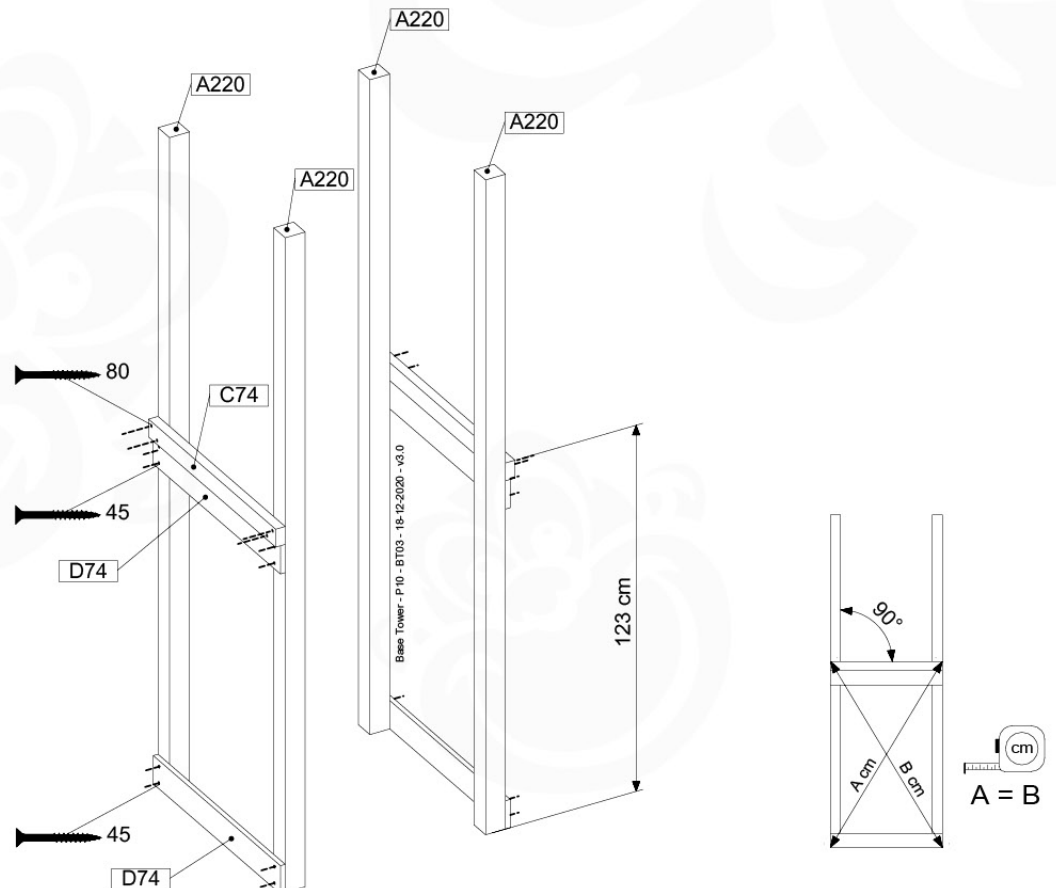

06 Playground Foundation

FD02

06-1

Foundation Plan - P03 - 2/11-2020 - v8

1st Foundation Plan v8

07 Base Tower

BT03

(194_100)

	PartNo	PartName	QTY.
Hardware Pack 100_600	001_406	Stealth Screw 8x45	6
	002_220	Gap Point Screw T25 - 5x45	72
	002_223	Gap Point Screw T25 - 5x80	16
Other	007_001	Ground-anchor	2
Hardware Pack 100_600	022_31x	bpc-base version 3	4
	022_84x	bpc cover	4
Wood	A220	Post 70x70 L2200	4
	C74	Beam 740 mm	4
	D60	Board 600 mm	10
	D74	Board 740 mm	8

Base Tower - P04 - BT03 - 18-12-2020 - v3.0

07-1

07-2

07-3

08 Extension Tower

ET02

(194_100)

	PartNo	PartName	QTY.
Hardware Pack 100_600	001_406	Stealth Screw 8x45	4
	002_220	Gap Point Screw T25 - 5x45	60
	002_223	Gap Point Screw T25 - 5x80	12
Other	007_001	Ground-anchor	2
Hardware Pack 100_600	022_31x	bpc-base version 3	2
	022_84x	bpc cover	2
Wood	A220	Post 70x70 L2200	2
	C74	Beam 740 mm	3
	D60	Board 600 mm	9
	D74	Board 740 mm	6