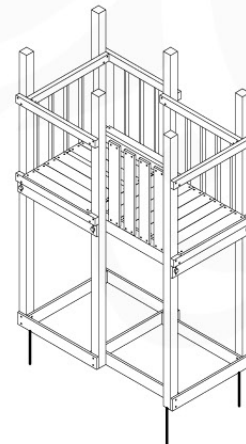

16

+

16

1-Swing frame / 2-Swing frame
457_101
457_102

+

16

1-Climb frame / 2-Climb frame
457_105
457_106

16 Ground Anchors

GA02

Parts:

Assembly Package Tower
194_100

Tower Anchors - F03 - 3-3-2021 - v3

16-1

16-2

17 Add-on

Wavy Star Slide XL