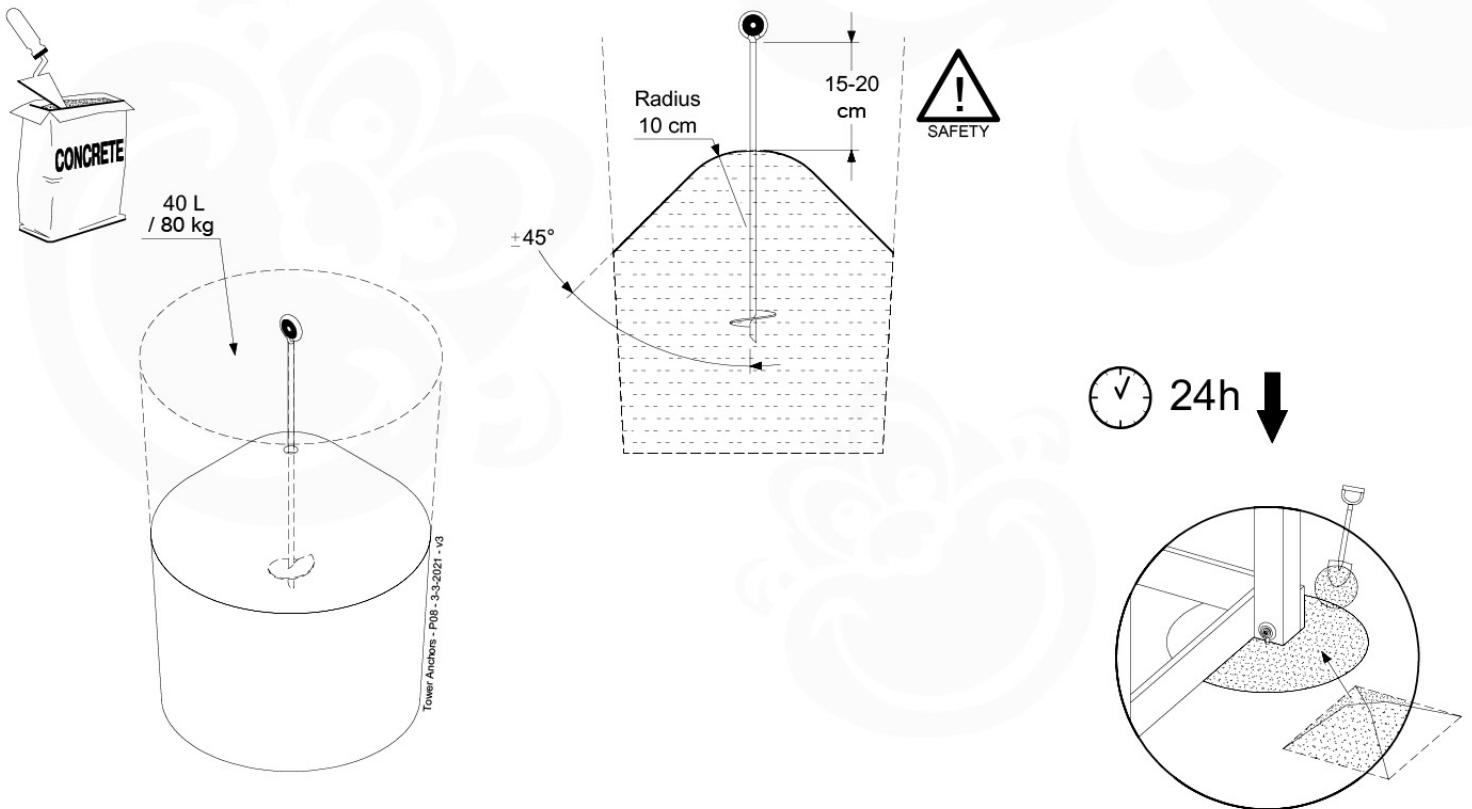

GA02

Parts:

Assembly Package Tower
194_100

Tower Anchors - F03 - 3-3-2021 - v3

16-1

16-2

17 Add-on

Wavy Star Slide XL