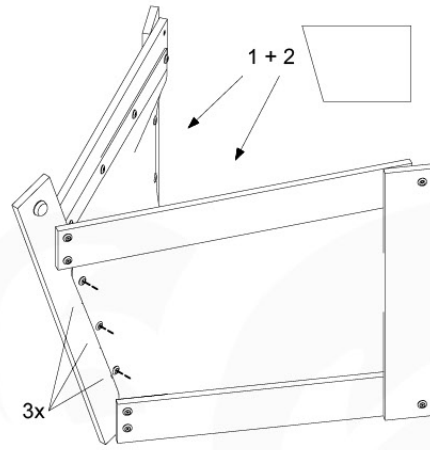

12-6

Beat - P108 - 3-3-2021 - v3