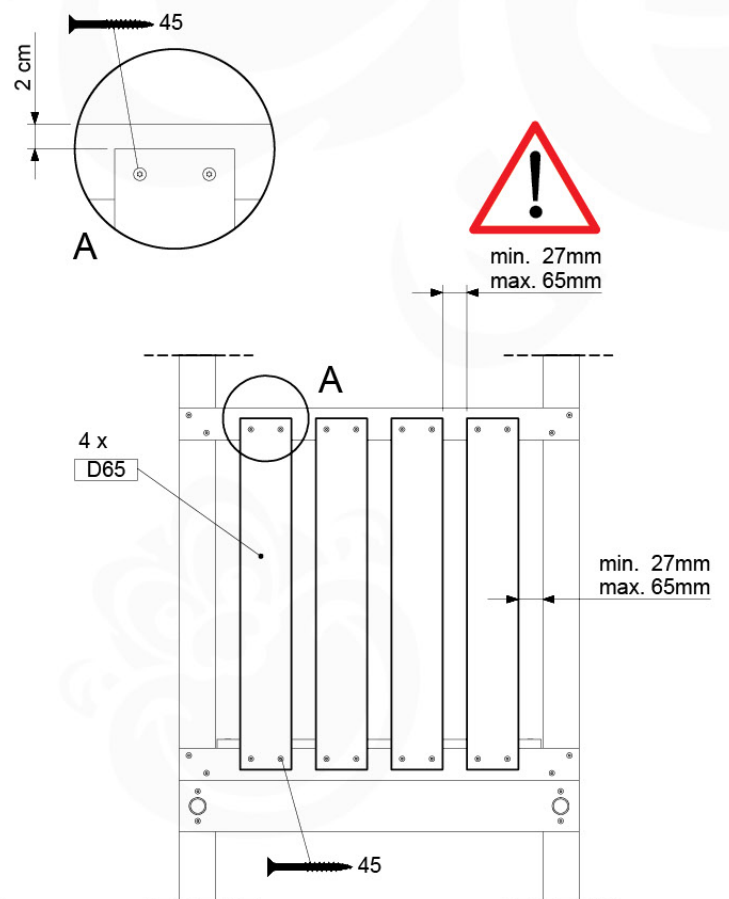

	PartNo	PartName	QTY.
Hardware Pack 100_601	002_220	Gap Point Screw T25 - 5x45	16
	002_223	Gap Point Screw T25 - 5x80	4
Wood	C74	Beam 740 mm	1
	D65	Board 650 mm	4

Balustrade AL - P02 U - 28-7-2021 - v3.0

09-1

min. 27mm
max. 65mm

10 Balustrade (2x)

BL02

(194_101)

	PartNo	PartName	QTY.
Hardware Pack 100_601	002_220	Gap Point Screw T25 - 5x45	16
	002_223	Gap Point Screw T25 - 5x80	4
Wood	C74	Beam 740 mm	1
	D65	Board 650 mm	4

Balustrade AL - P03 T - 28-7-2021 - v3.0

10-1

Balustrade AL - P05 T - 28-7-2021 - v3.0

11 Rope Ladder

RL01

(194_115)

	PartNo	PartName	QTY.
Hardware Pack 100_613	001_417	Stealth Screw 8x80	1
	002_220	Gap Point Screw T25 - 5x45	3
	002_223	Gap Point Screw T25 - 5x80	7
Other	020_308	Rope 10mm x 7,6m	1
	022_52x	Rope Ladder Rung -28cm-	6
Wood	C74	Beam 740 mm	1
	C114	Beam 1140 mm	1
	D47	Board 470 mm	1