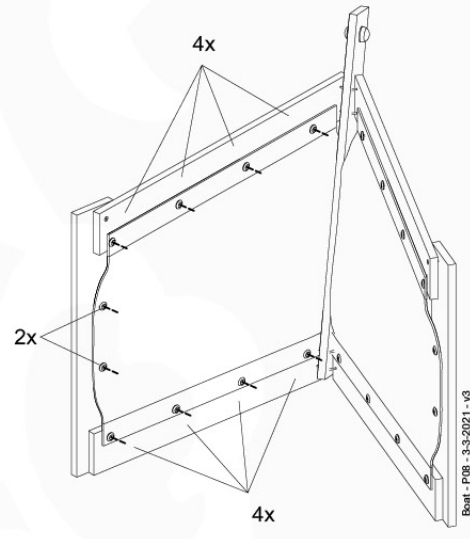

12-6

Beat - P108 - 3-3-2021 - v3