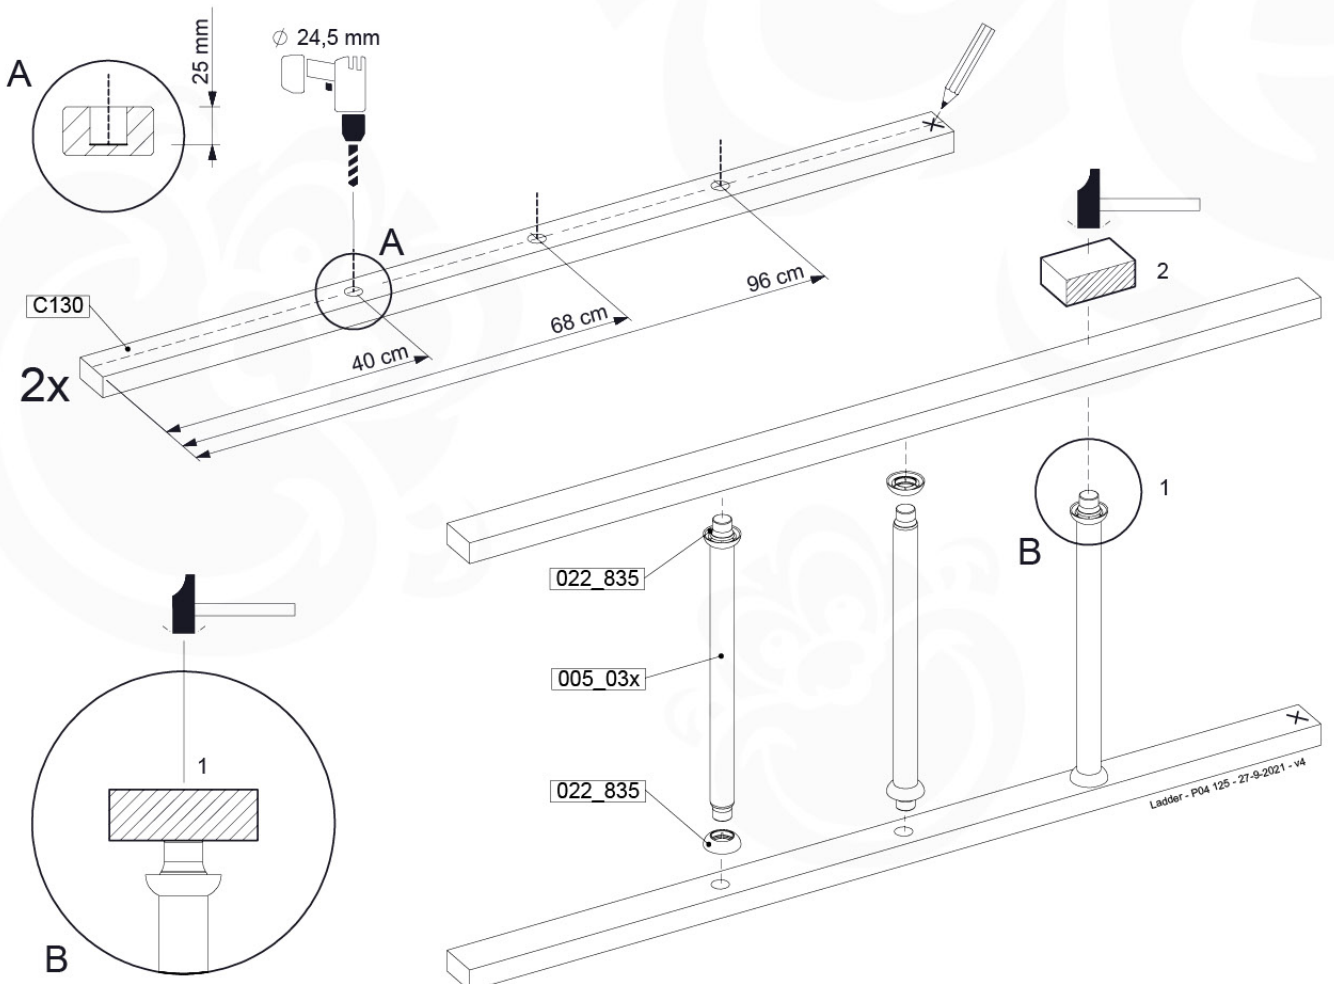

14-1

Ladder - P04 125 - 27-9-2021 - v4