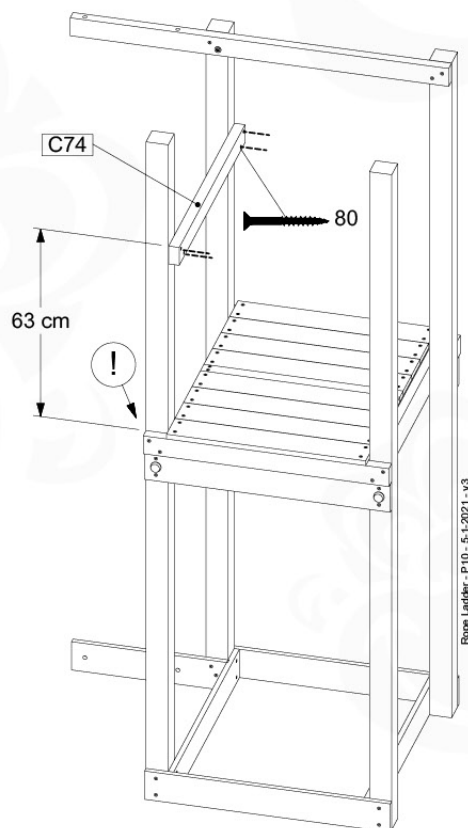

Balustrade AL - P03 T - 28-7-2021 - v3.0

10-1

Balustrade AL - P05 T - 28-7-2021 - v3.0

11 Rope Ladder

RL01

(194_115)

	PartNo	PartName	QTY.
Hardware Pack 100_613	001_417	Stealth Screw 8x80	1
	002_220	Gap Point Screw T25 - 5x45	3
	002_223	Gap Point Screw T25 - 5x80	7
Other	020_308	Rope 10mm x 7,6m	1
	022_52x	Rope Ladder Rung -28cm-	6
Wood	C74	Beam 740 mm	1
	C114	Beam 1140 mm	1
	D47	Board 470 mm	1

Rope Ladder - P102 - 5-1-2021 - V3

11-1

11-2

11-3

11-4

11-5

12 Boat

B001