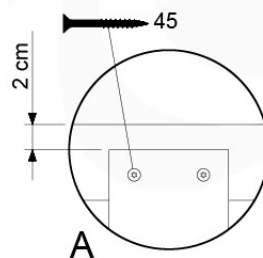

09 Balustrade (1x)

BL01

(194_101)

	PartNo	PartName	QTY.
Hardware Pack 100_601	002_220	Gap Point Screw T25 - 5x45	16
	002_223	Gap Point Screw T25 - 5x80	4
Wood	C74	Beam 740 mm	1
	D65	Board 650 mm	4

Balustrade AL - P02 U - 28-7-2021 - v3.0

09-1

min. 27mm
max. 65mm