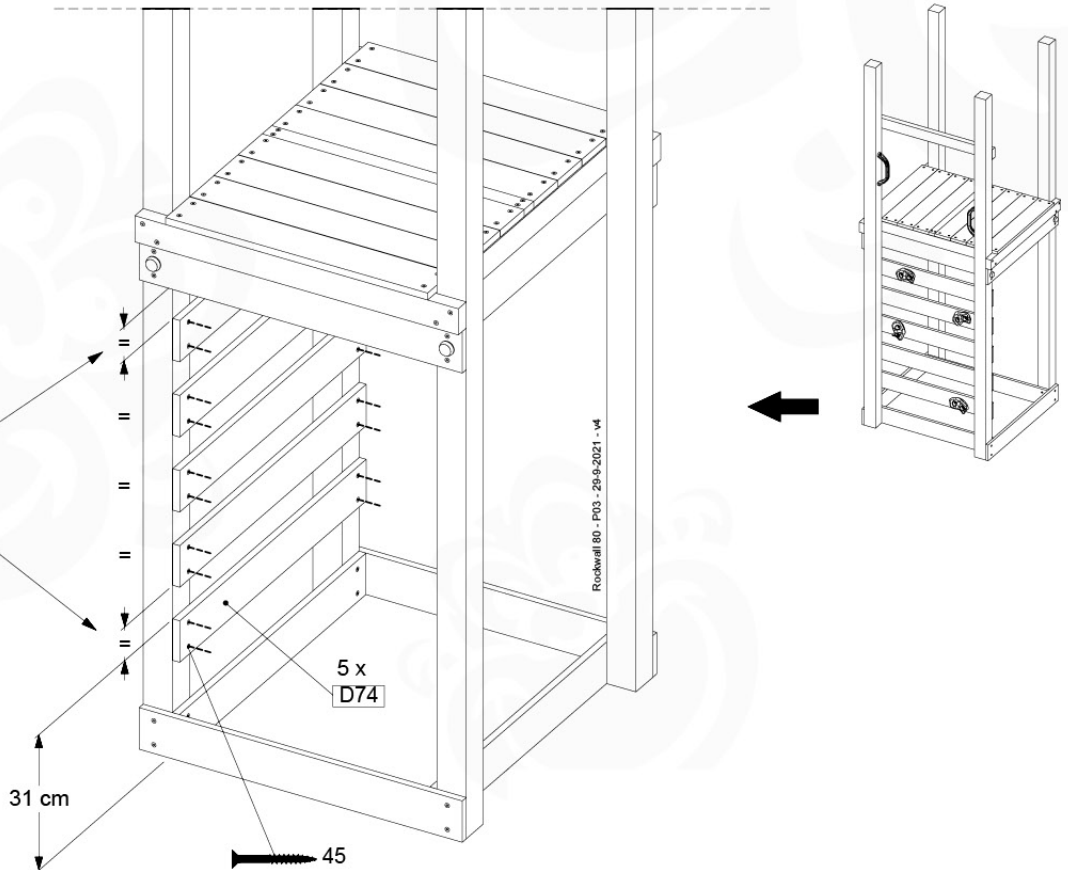

11-1

min. 2,6 cm
max. 8,8 cm

Rockwall 80 - P03 - 29-9-2021 - v4