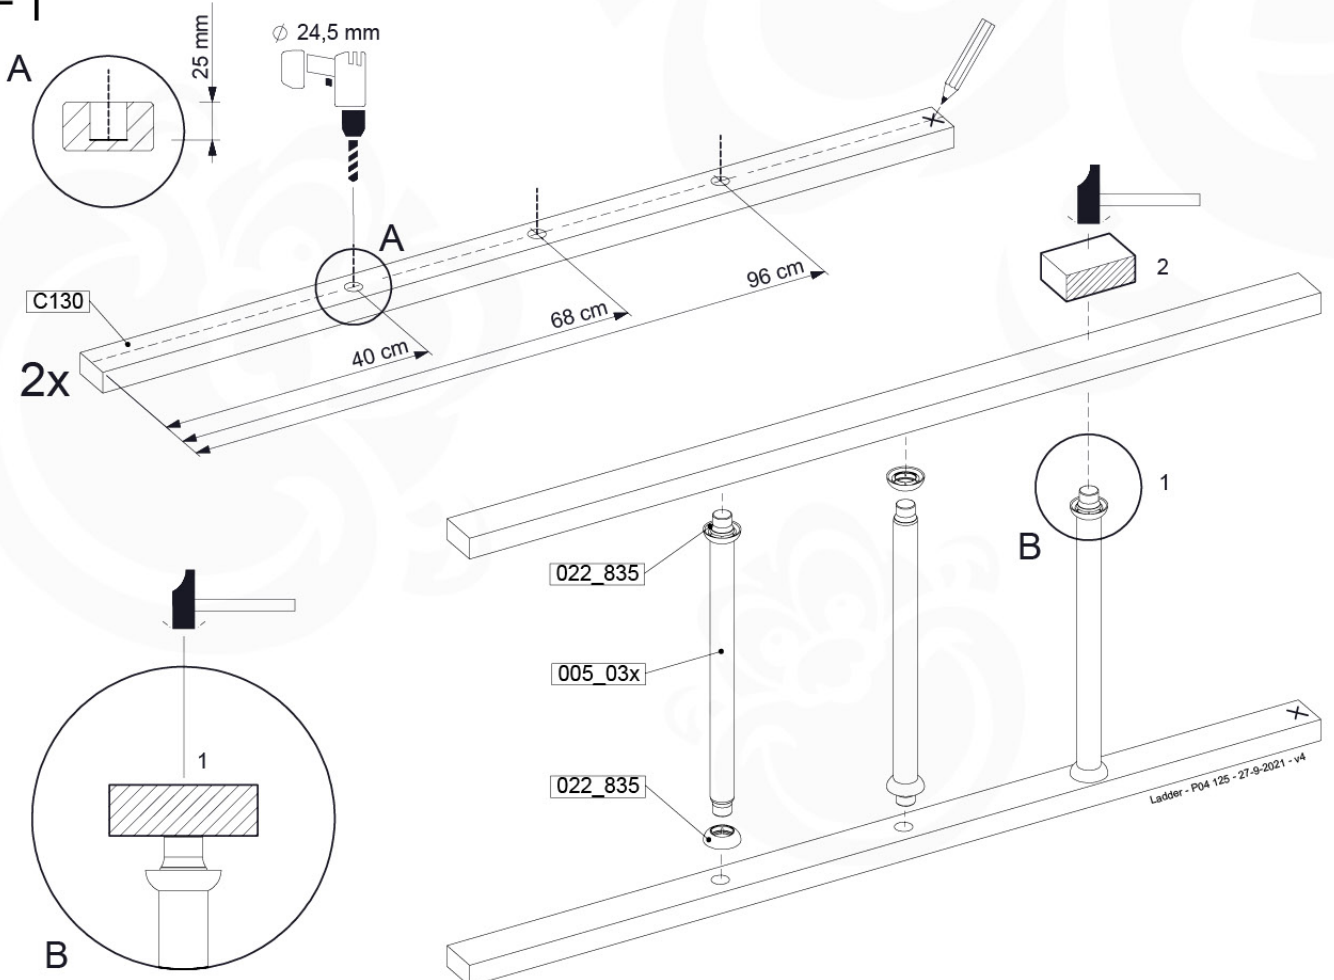

12-1

Ladder - P04 125 - 27-9-2021 - v4