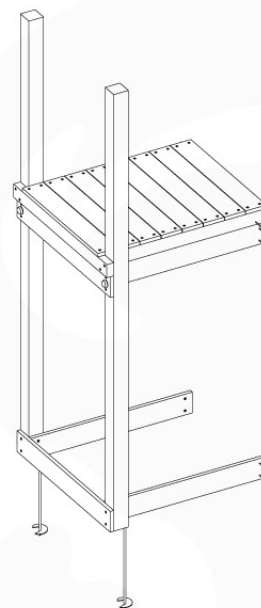

08 Extension Tower

ET01

(194_100)

	PartNo	PartName	QTY.
Hardware Pack 100_600	001_406	Stealth Screw 8x45	4
	002_220	Gap Point Screw T25 - 5x45	60
	002_223	Gap Point Screw T25 - 5x80	12
Other	007_001	Ground-anchor	2
Hardware Pack 100_600	022_31x	bpc-base version 3	2
	022_84x	bpc cover	2
Wood	A200	Post 70x70 L2000	2
	C74	Beam 740 mm	3
	D60	Board 600 mm	9
	D74	Board 740 mm	6

Extension Tower - P02 - ET01 - 18-12-2020 - v3.0

www.junglegym.com - 08-1 Extension Tower