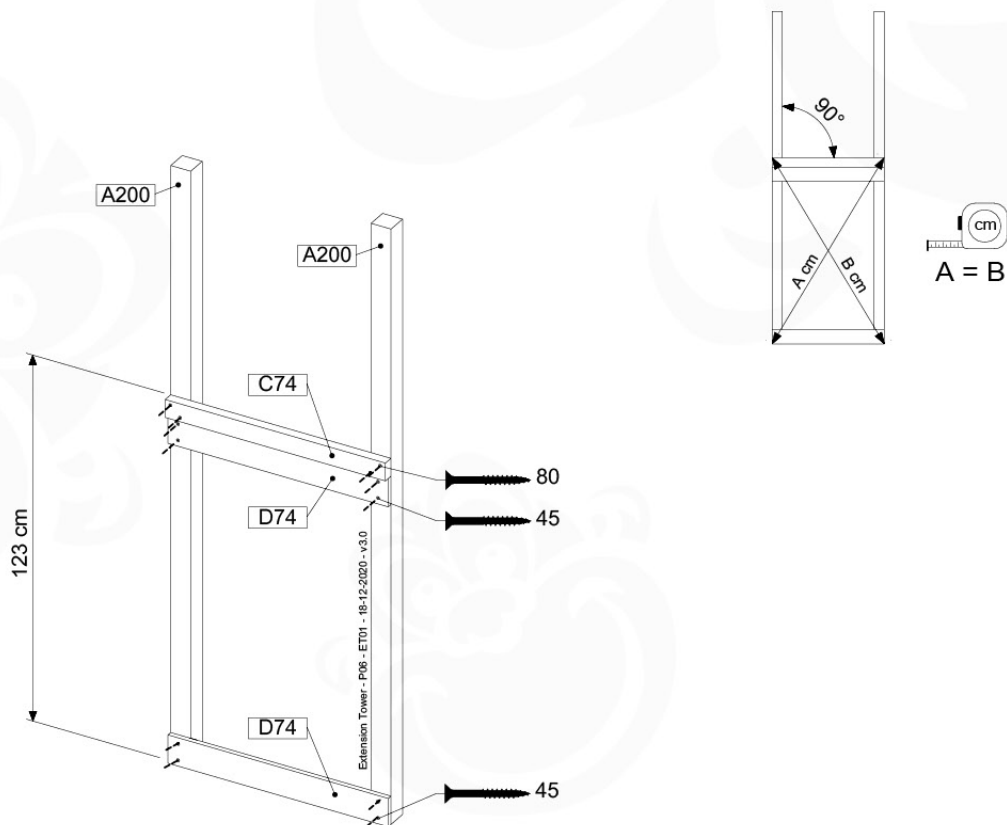

08 Extension Tower

ET01

(194_100)

	PartNo	PartName	QTY.
Hardware Pack 100_600	001_406	Stealth Screw 8x45	4
	002_220	Gap Point Screw T25 - 5x45	60
	002_223	Gap Point Screw T25 - 5x80	12
Other	007_001	Ground-anchor	2
Hardware Pack 100_600	022_31x	bpc-base version 3	2
	022_84x	bpc cover	2
Wood	A200	Post 70x70 L2000	2
	C74	Beam 740 mm	3
	D60	Board 600 mm	9
	D74	Board 740 mm	6

Extension Tower - P02 - ET01 - 18-12-2020 - v3.0

www.junglegym.com - 08-1 Extension Tower

08-1