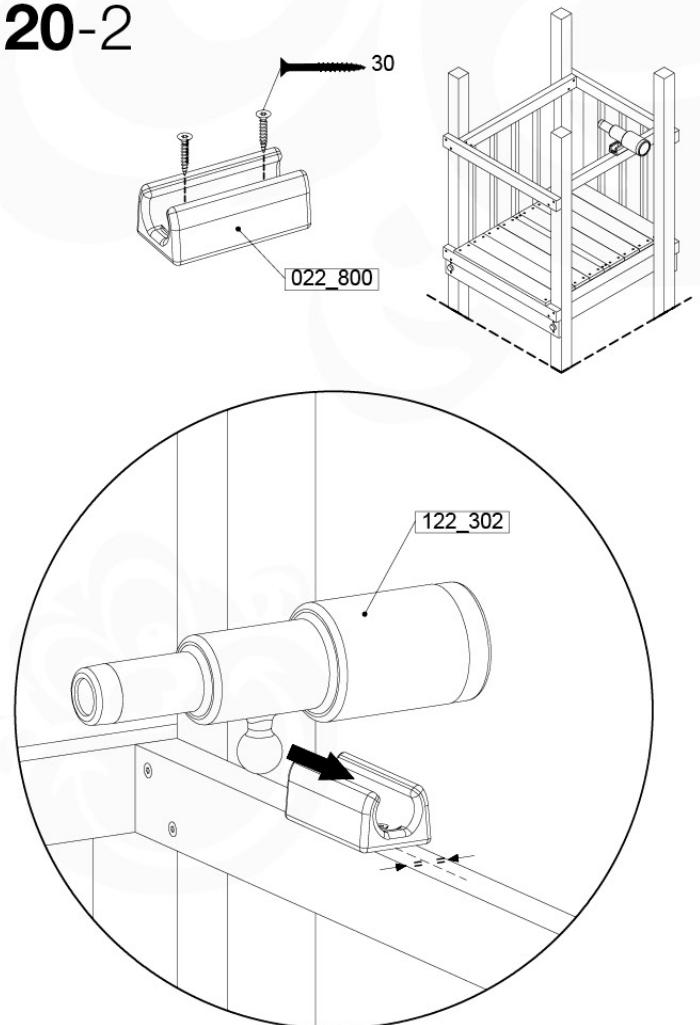

20-2

Accessory set - P03 - 28-9-2021 - 14