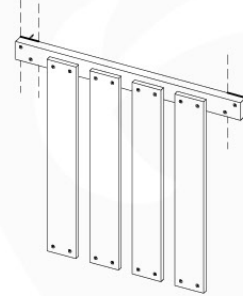

# 10 Balustrade (2x)

BL02

( 194\_101 )

	PartNo	PartName	QTY.
Hardware Pack 100_601	002_220	Gap Point Screw T25 - 5x45	16
	002_223	Gap Point Screw T25 - 5x80	4
Wood	C74	Beam 740 mm	1
	D65	Board 650 mm	4

Balustrade AL - P03 T - 28-7-2021 - v3.0