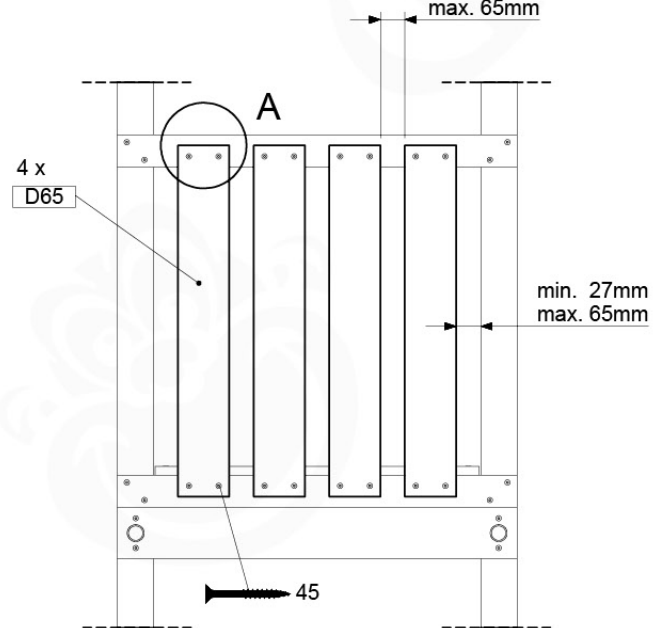

min. 27mm
max. 65mm