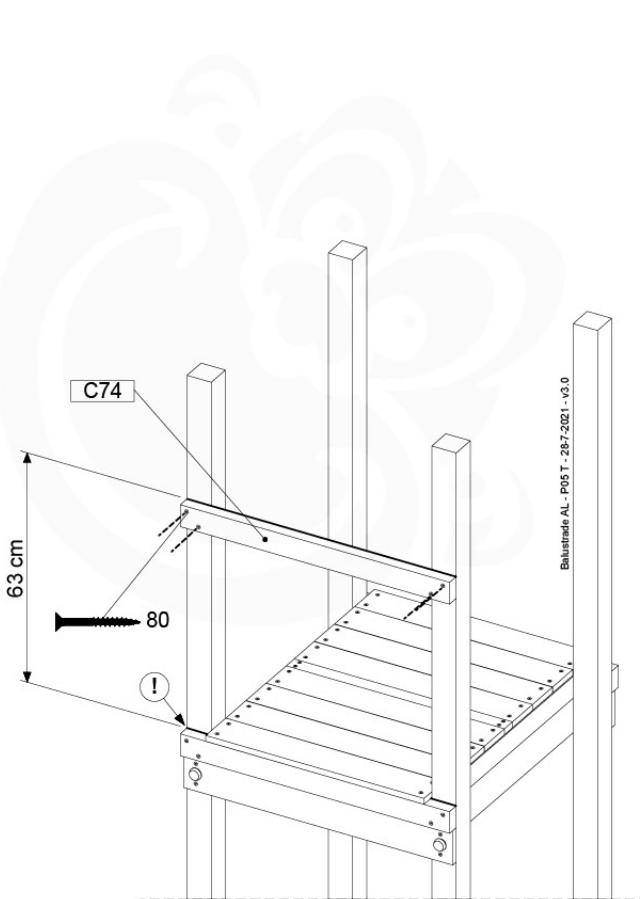

10-1

Balustrade AL - P05 T - 28-7-2021 - v3.0