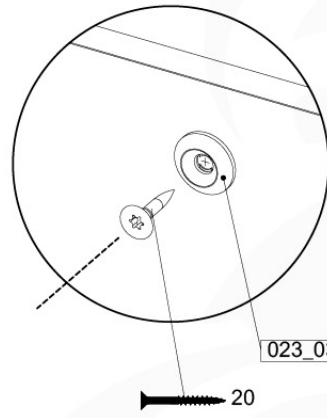

12-4

REAR OF CUTTING PAGE