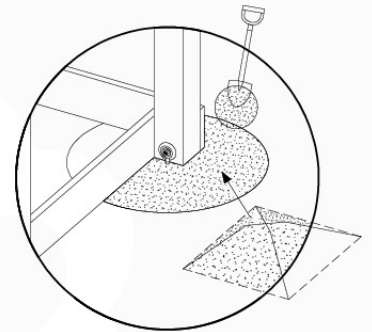

Parts:

Assembly Package Tower
194_100

Tower Anchors - P03 - 3-3-2021 - v3

15-1

15-2

40 L / 80 kg

24h ↓

16 Add-on