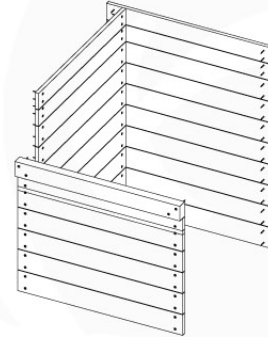

11 Playhouse Walls

PH01