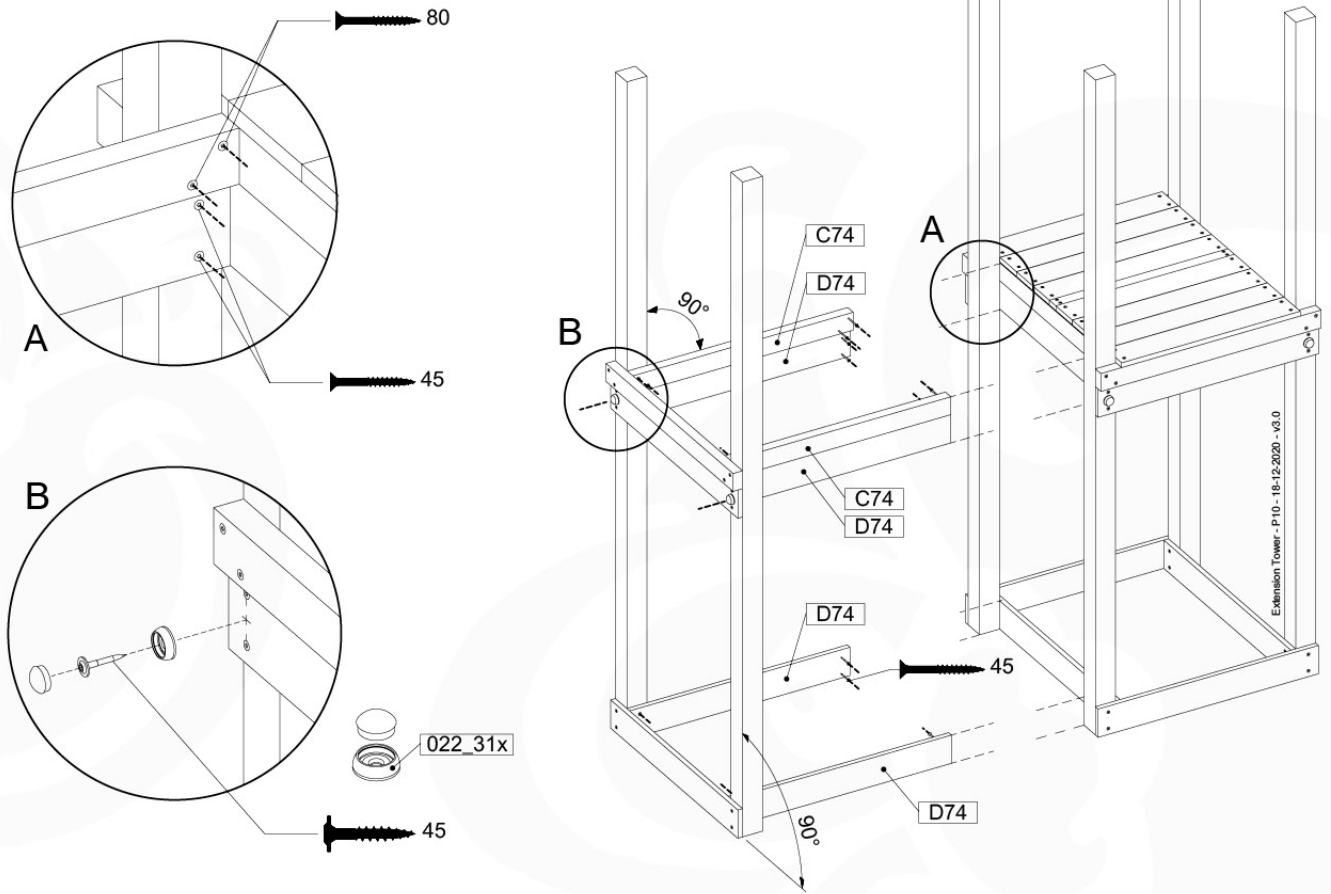

Base Tower - P10 - BT03 - 18-12-2020 - v3.0

07-1

07-2

07-3

08 Extension Tower

ET01

(194_100)

	PartNo	PartName	QTY.
Hardware Pack 100_600	001_406	Stealth Screw 8x45	4
	002_220	Gap Point Screw T25 - 5x45	60
	002_223	Gap Point Screw T25 - 5x80	12
Other	007_001	Ground-anchor	2
Hardware Pack 100_600	022_31x	bpc-base version 3	2
	022_84x	bpc cover	2
Wood	A200	Post 70x70 L2000	2
	C74	Beam 740 mm	3
	D60	Board 600 mm	9
	D74	Board 740 mm	6

Extension Tower - P02 - ET01 - 18-12-2020 - v3.0

www.junglegym.com

08-1

08-2

08-3

09 Balustrade (1x)

BL01

(194_101)

	PartNo	PartName	QTY.
Hardware Pack 100_601	002_220	Gap Point Screw T25 - 5x45	16
	002_223	Gap Point Screw T25 - 5x80	4
Wood	C74	Beam 740 mm	1
	D65	Board 650 mm	4

Balustrade 80 - PO2 U - 8-10-2021 - v3.1