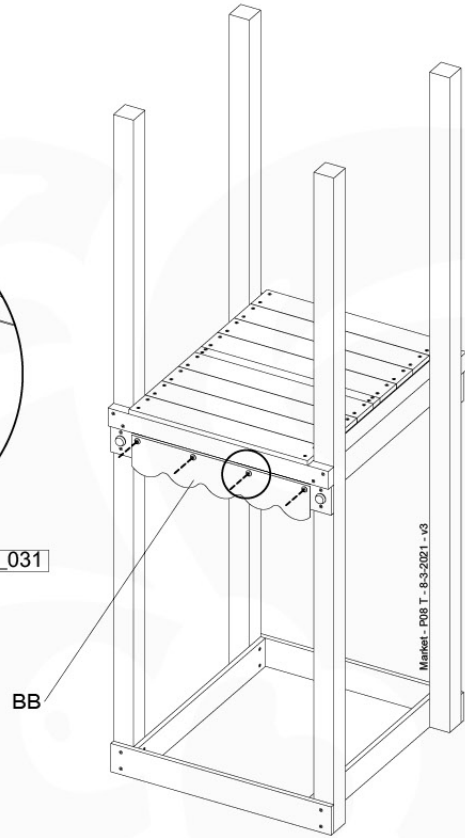

REAR OF CUTTING PAGE

12-5

12-6

13 Ladder

LA02

(194_103)

	PartNo	PartName	QTY.
Hardware Pack 100_603	001_404	Stealth Screw 8x30	4
	002_219	Gap Point Screw T25 - 5x30	4
	002_220	Gap Point Screw T25 - 5x45	6
	002_223	Gap Point Screw T25 - 5x80	4
Other	005_03x	Ladder Rung Y/B/G/R	3
	005_522	Connection Bracket Mini Market	2
	022_835	Rung Cap	6
	120_102	Handgrip set (2x Complete)	1
Wood	C74	Beam 740 mm	1
	C130	Beam 1300 mm	2