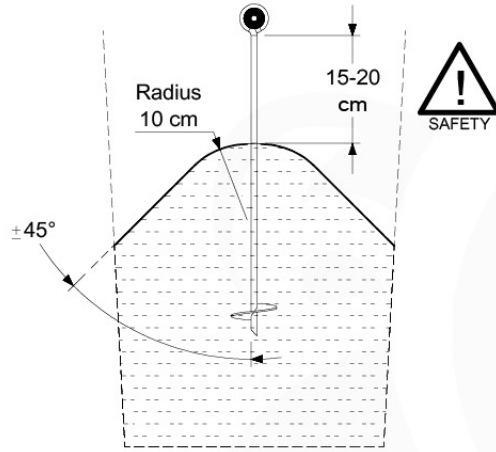

Parts:

Assembly Package Tower
194_100

Tower Anchors - P03 - 3-3-2021 - v3

15-1

15-2

40 L / 80 kg

24h ↓

16 Add-on