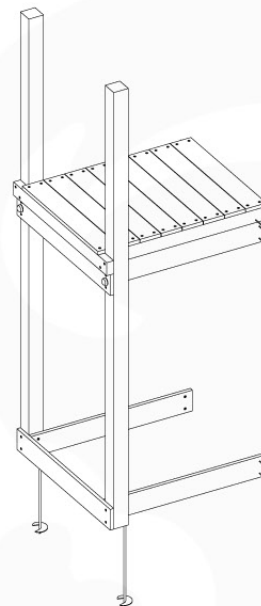

	PartNo	PartName	QTY.
Hardware Pack 100_600	001_406	Stealth Screw 8x45	6
	002_220	Gap Point Screw T25 - 5x45	72
	002_223	Gap Point Screw T25 - 5x80	16
Other	007_001	Ground-anchor	2
Hardware Pack 100_600	022_31x	bpc-base version 3	4
	022_84x	bpc cover	4
Wood	A220	Post 70x70 L2200	4
	C74	Beam 740 mm	4
	D60	Board 600 mm	10
	D74	Board 740 mm	8

Base Tower - P10 - BT03 - 18-12-2020 - v3.0

07-1

07-2

07-3

08 Extension Tower

ET01

(194_100)

	PartNo	PartName	QTY.
Hardware Pack 100_600	001_406	Stealth Screw 8x45	4
	002_220	Gap Point Screw T25 - 5x45	60
	002_223	Gap Point Screw T25 - 5x80	12
Other	007_001	Ground-anchor	2
Hardware Pack 100_600	022_31x	bpc-base version 3	2
	022_84x	bpc cover	2
Wood	A200	Post 70x70 L2000	2
	C74	Beam 740 mm	3
	D60	Board 600 mm	9
	D74	Board 740 mm	6

Extension Tower - P02 - ET01 - 18-12-2020 - v3.0

www.junglegym.com

08-1

08-2

08-3

09 Balustrade (1x)

BL01

(194_101)

	PartNo	PartName	QTY.
Hardware Pack 100_601	002_220	Gap Point Screw T25 - 5x45	16
	002_223	Gap Point Screw T25 - 5x80	4
Wood	C74	Beam 740 mm	1
	D65	Board 650 mm	4

Balustrade 80 - PO2 U - 8-10-2021 - v3.1