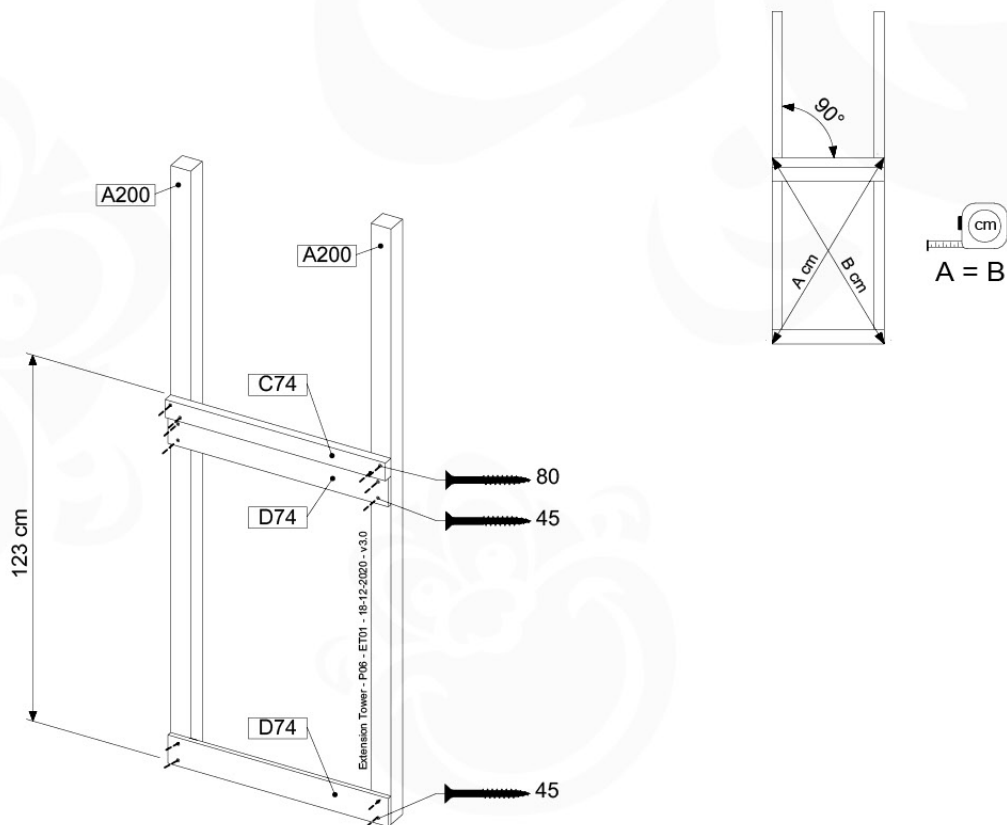

08 Extension Tower

ET01

(194_100)

	PartNo	PartName	QTY.
Hardware Pack 100_600	001_406	Stealth Screw 8x45	4
	002_220	Gap Point Screw T25 - 5x45	60
	002_223	Gap Point Screw T25 - 5x80	12
Other	007_001	Ground-anchor	2
Hardware Pack 100_600	022_31x	bpc-base version 3	2
	022_84x	bpc cover	2
Wood	A200	Post 70x70 L2000	2
	C74	Beam 740 mm	3
	D60	Board 600 mm	9
	D74	Board 740 mm	6

Extension Tower - P02 - ET01 - 18-12-2020 - v3.0

www.junglegym.com

08-1