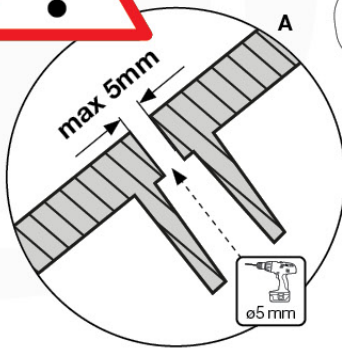

17-4

18 Firemans Pole

FP01

(201_275)

	PartNo	PartName	QTY.
Hardware Pack 100_346	001_103	M8 Washer Head Screw 40mm	2
	002_223	Gap Point Screw T25 - 5x80	4
	003_010	M8 spring lock washer	2
	003_040	M8 Washer	2
	004_052	M8 Drive-in Nut 30mm	2
	004_054	M8 Drive-in Nut 45mm	2
	022_31x	bpc-base version 3	2
	022_84x	bpc cover	2
Other	102_915	Fireman's Pole	1
Timber	C74	Beam 740 mm	1

Fireman's Pole AL - FP02.U - 12-11-2020 - v3.0