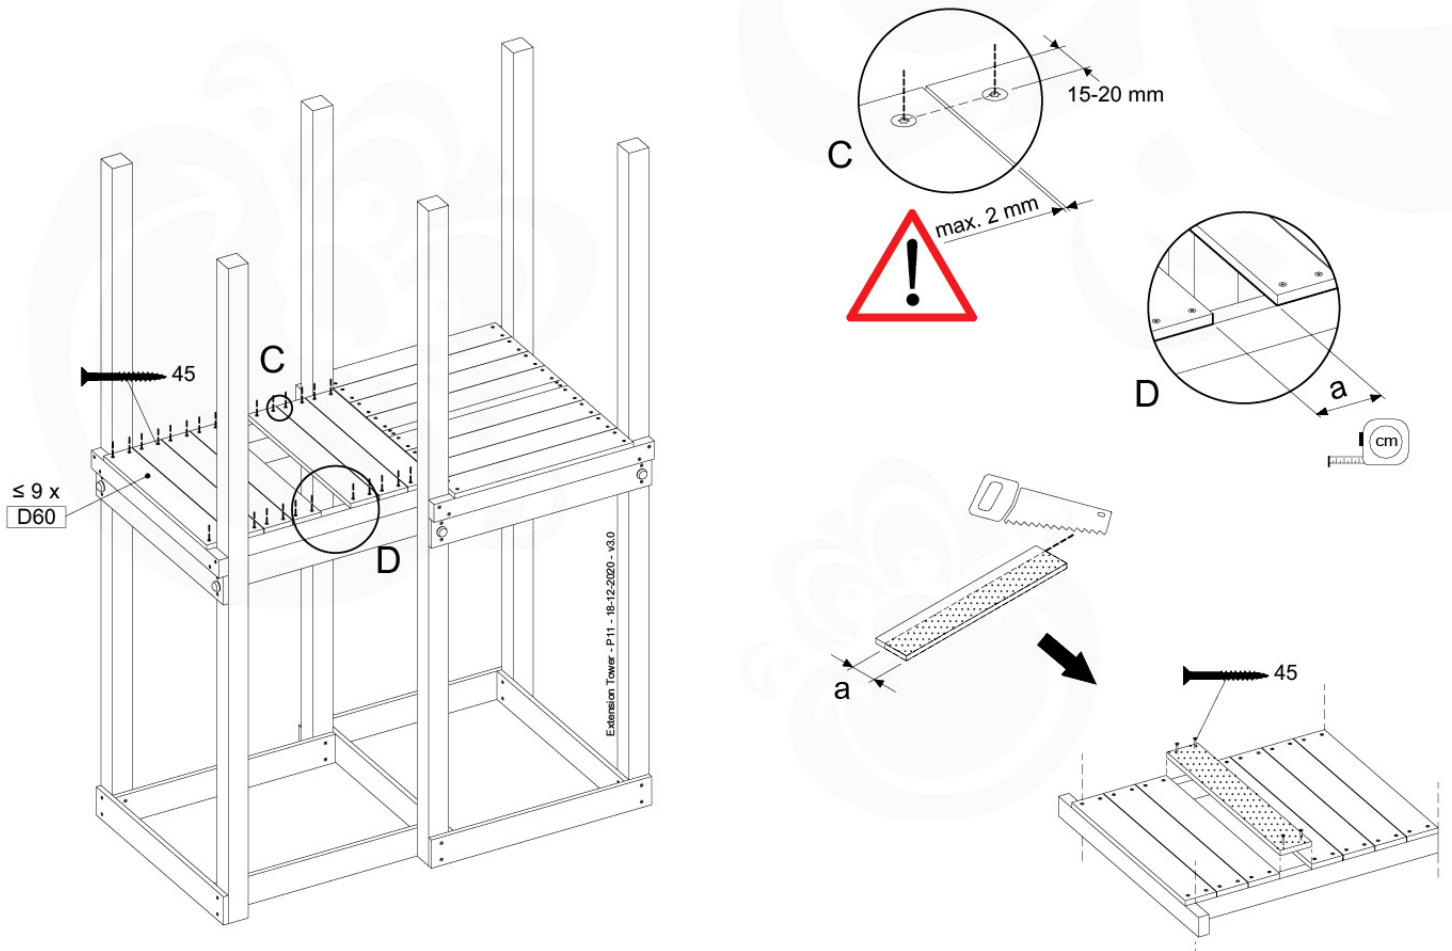

Base Tower - P10 - BT03 - 18-12-2020 - v3.0

07-1

07-2

07-3

08 Extension Tower

ET01

(194_100)

	PartNo	PartName	QTY.
Hardware Pack 100_600	001_406	Stealth Screw 8x45	4
	002_220	Gap Point Screw T25 - 5x45	60
	002_223	Gap Point Screw T25 - 5x80	12
Other	007_001	Ground-anchor	2
Hardware Pack 100_600	022_31x	bpc-base version 3	2
	022_84x	bpc cover	2
Wood	A200	Post 70x70 L2000	2
	C74	Beam 740 mm	3
	D60	Board 600 mm	9
	D74	Board 740 mm	6

Extension Tower - P02 - ET01 - 18-12-2020 - v3.0

www.junglegym.com

08-1

08-2

08-3

09 Balustrade (1x)

BL01

(194_101)