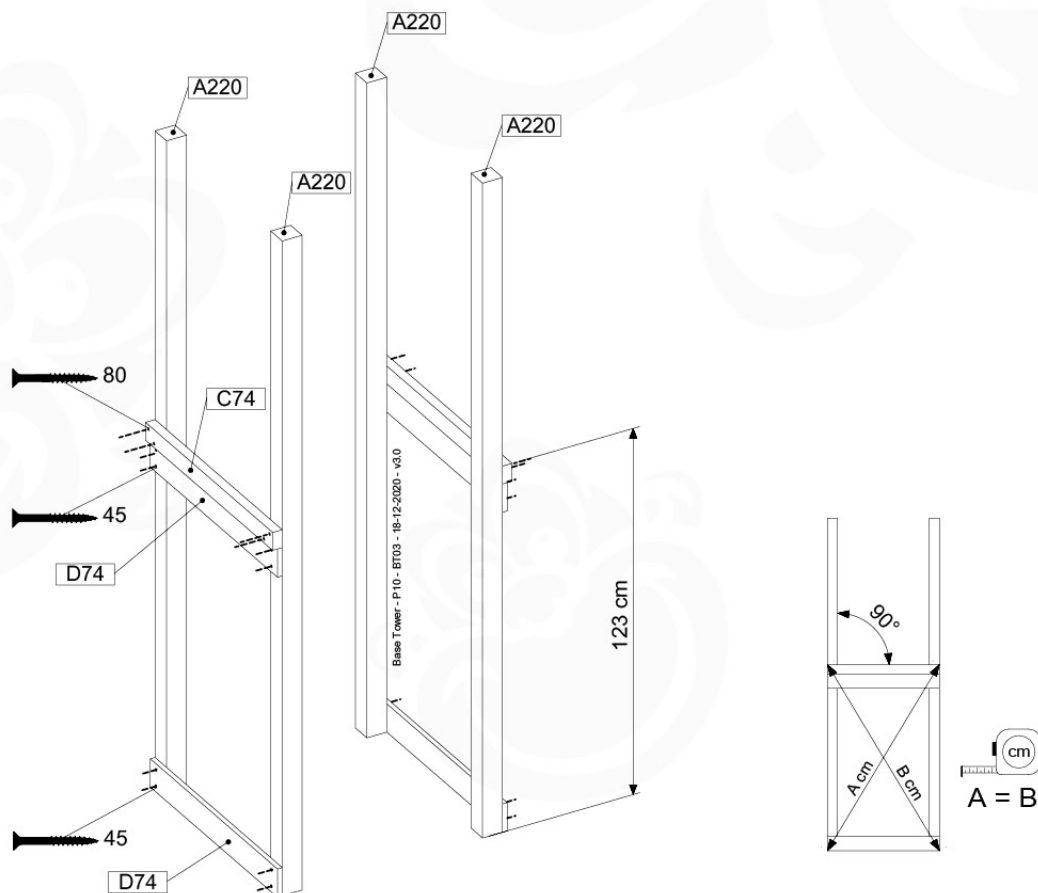

06 Playground Foundation

FD02

06-1

Foundation Plan - P03 - 27-11-2020 - V3

Foundation Plan - P03

07 Base Tower

BT03

(194_100)

	PartNo	PartName	QTY.
Hardware Pack 100_600	001_406	Stealth Screw 8x45	6
	002_220	Gap Point Screw T25 - 5x45	72
	002_223	Gap Point Screw T25 - 5x80	16
Other	007_001	Ground-anchor	2
Hardware Pack 100_600	022_31x	bpc-base version 3	4
	022_84x	bpc cover	4
Wood	A220	Post 70x70 L2200	4
	C74	Beam 740 mm	4
	D60	Board 600 mm	10
	D74	Board 740 mm	8

Base Tower - P10 - BT03 - 18-12-2020 - v3.0

07-1

07-2

07-3

08 Extension Tower

ET01

(194_100)

	PartNo	PartName	QTY.
Hardware Pack 100_600	001_406	Stealth Screw 8x45	4
	002_220	Gap Point Screw T25 - 5x45	60
	002_223	Gap Point Screw T25 - 5x80	12
Other	007_001	Ground-anchor	2
Hardware Pack 100_600	022_31x	bpc-base version 3	2
	022_84x	bpc cover	2
Wood	A200	Post 70x70 L2000	2
	C74	Beam 740 mm	3
	D60	Board 600 mm	9
	D74	Board 740 mm	6