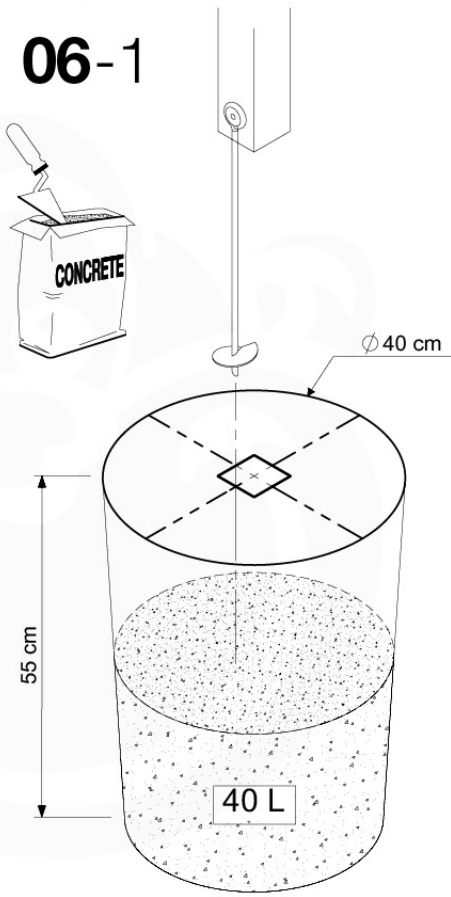

06 Playground Foundation

FD02

06-1