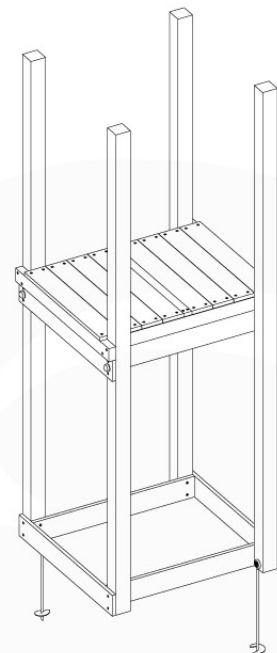

06 Playground Foundation

FD02

06-1

Foundation Plan - P03 - 27-11-2020 - V3

Foundation Plan - P03

07 Base Tower

BT03

(194_100)

	PartNo	PartName	QTY.
Hardware Pack 100_600	001_406	Stealth Screw 8x45	6
	002_220	Gap Point Screw T25 - 5x45	72
	002_223	Gap Point Screw T25 - 5x80	16
Other	007_001	Ground-anchor	2
Hardware Pack 100_600	022_31x	bpc-base version 3	4
	022_84x	bpc cover	4
Wood	A220	Post 70x70 L2200	4
	C74	Beam 740 mm	4
	D60	Board 600 mm	10
	D74	Board 740 mm	8

Base Tower - P10 - BT03 - 18-12-2020 - v3.0

07-1

07-2

07-3

08 Extension Tower

ET01

(194_100)

	PartNo	PartName	QTY.
Hardware Pack 100_600	001_406	Stealth Screw 8x45	4
	002_220	Gap Point Screw T25 - 5x45	60
	002_223	Gap Point Screw T25 - 5x80	12
Other	007_001	Ground-anchor	2
Hardware Pack 100_600	022_31x	bpc-base version 3	2
	022_84x	bpc cover	2
Wood	A200	Post 70x70 L2000	2
	C74	Beam 740 mm	3
	D60	Board 600 mm	9
	D74	Board 740 mm	6