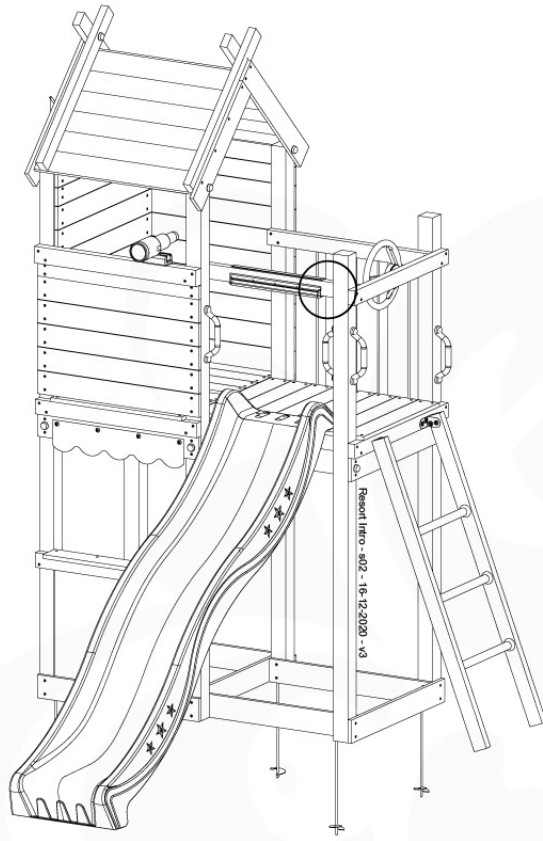

Accessory set - P02 - 29-9-2021 - v4

19-1

19-2

Accessories set - P03 - 29.9.2021 - v4

19-3

19-4

Accessories set - P04 - 29.9.2021 - v4

19-5

1x
022_910

20

Declaration of Conformity

Jungle Gym

BACKYARD PLAYGROUNDS

since 1988

Manufacturer details

Company Name