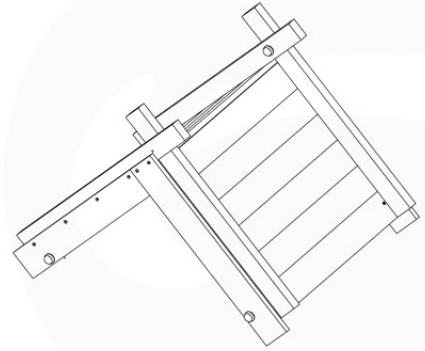

10 Roof Wooden Tipi

RF04

(194_110)

	PartNo	PartName	QTY.
Hardware Pack 100_608	001_411	Stealth Screw 8x60	6
	001_417	Stealth Screw 8x80	2
	002_220	Gap Point Screw T25 - 5x45	68
	002_223	Gap Point Screw T25 - 5x80	4
Other	022_31x	bpc-base version 3	6
	022_84x	bpc cover	6
Timber	C74	Beam 740 mm	4
	D56	Board L=(650 - board width) mm	2
	D65	Board 650 mm	2
	D74	Board 740 mm	14

Roof Wood Tipi - P02 - 20-9-2021 - v4