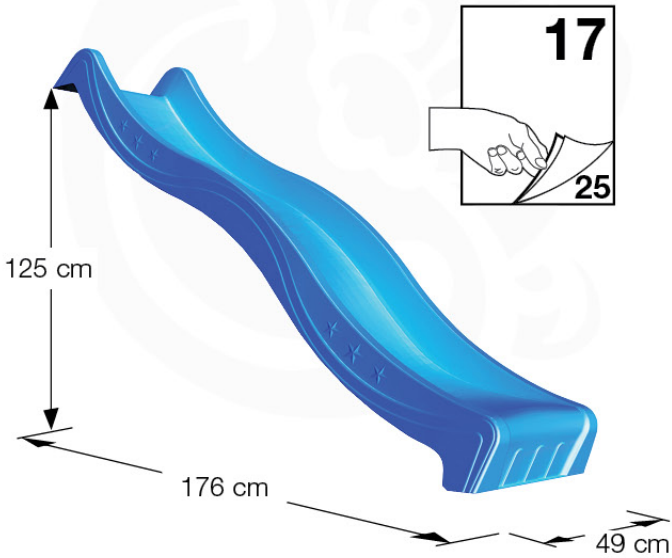

16 Add-on

Wavy Star Slide XL

- 324_100 Yellow
- 324_200 Blue
- 324_300 Green
- 324_400 Red
- 324_500 Fuchsia
- 324_600 Dark Green