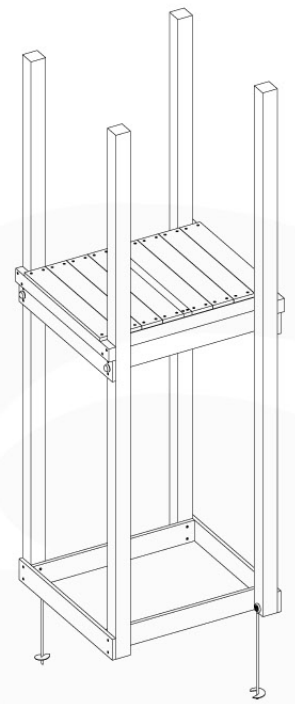

06 Playground Foundation

FD03

06-1

Foundation Plan - POA - 2/11/2020 - v8

07 Base Tower

BT06

(194_100)

| | PartNo | PartName | QTY. |
|--------------------------|---------|----------------------------|------|
| Hardware Pack 100_600 | 001_406 | Stealth Screw 8x45 | 6 |
| | 002_220 | Gap Point Screw T25 - 5x45 | 72 |
| | 002_223 | Gap Point Screw T25 - 5x80 | 16 |
| Other | 007_001 | Ground-anchor | 2 |
| Hardware Pack 100_600 | 022_31x | bpc-base version 3 | 4 |
| | 022_84x | bpc cover | 4 |
| Wood | A240 | Post 70x70 L2400 | 4 |
| | C74 | Beam 740 mm | 4 |
| | D60 | Board 600 mm | 10 |
| | D74 | Board 740 mm | 8 |

Base Tower - P07 - BT06 - 18-12-2020 - v3.0

07-1

07-2

07-3

08 Balustrade (1x)

BL01

(194_101)

| | PartNo | PartName | QTY. |
|--------------------------|---------|----------------------------|------|
| Hardware Pack 100_601 | 002_220 | Gap Point Screw T25 - 5x45 | 16 |
| | 002_223 | Gap Point Screw T25 - 5x80 | 4 |
| Wood | C74 | Beam 740 mm | 1 |
| | D65 | Board 650 mm | 4 |

Balustrade 80 - PO2 U - 8-10-2021 - v3.1

08-1

09 Roof Pyramid

RF05

(194_109)

| | PartNo | PartName | QTY. |
|--------------------------|---------|--|------|
| Hardware Pack 100_607 | 002_219 | Gap Point Screw T25 - 5x30 | 32 |
| | 002_220 | Gap Point Screw T25 - 5x45 | 8 |
| | 002_223 | Gap Point Screw T25 - 5x80 | 6 |
| Other | 123_220 | Canvas sheet 735 x 1365mm (fits 2 sides) | 2 |
| Wood | C62 | Beam 620 mm | 1 |
| | D74 | Board 740 mm | 8 |