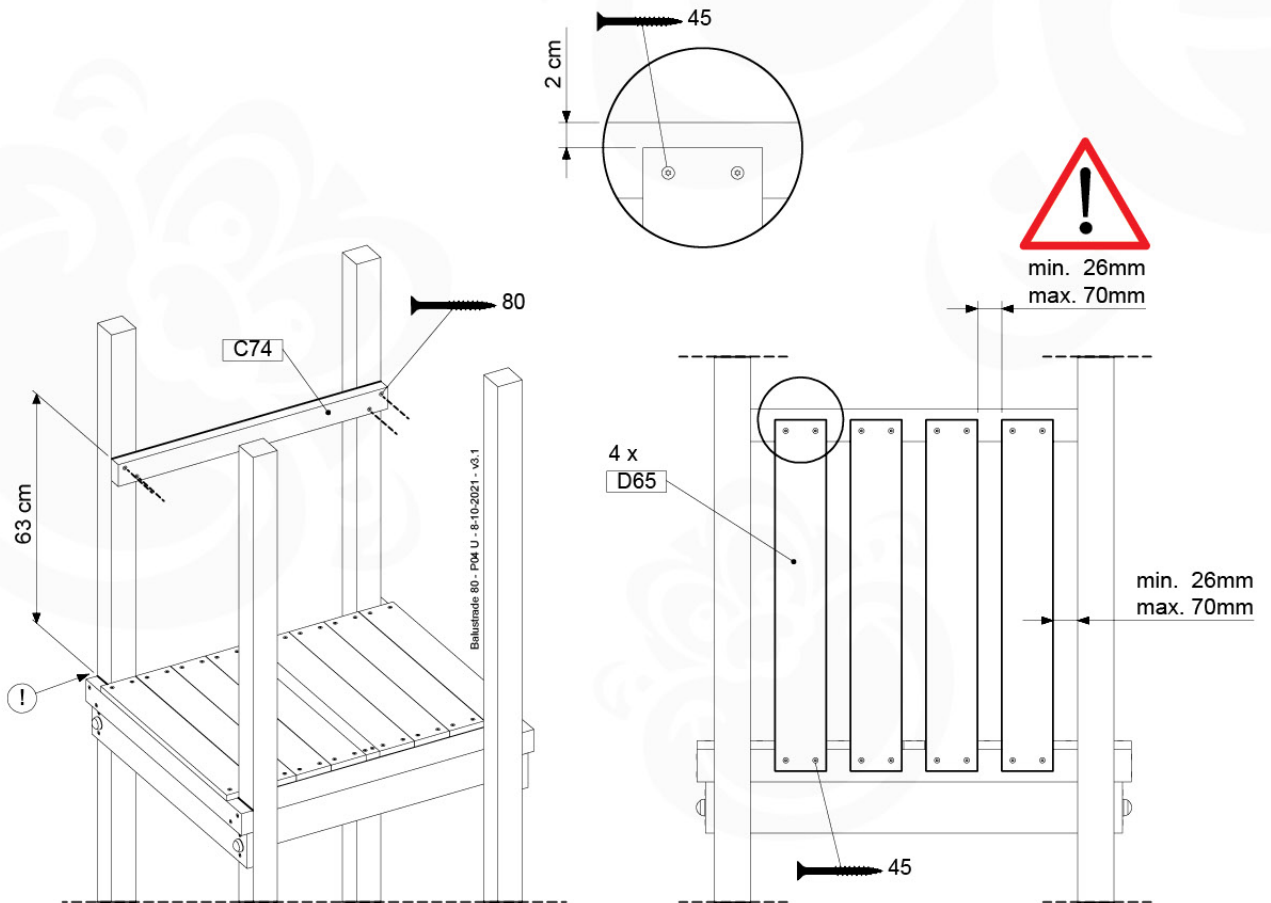

09-7

09-8

09-9

10 Base Tower

BT01

(194_100)

| | PartNo | PartName | QTY. |
|--------------------------|---------|----------------------------|------|
| Hardware Pack 100_600 | 001_406 | Stealth Screw 8x45 | 6 |
| | 002_220 | Gap Point Screw T25 - 5x45 | 72 |
| | 002_223 | Gap Point Screw T25 - 5x80 | 16 |
| Other | 007_001 | Ground-anchor | 2 |
| Hardware Pack 100_600 | 022_31x | bpc-base version 3 | 4 |
| | 022_84x | bpc cover | 4 |
| Wood | A200 | Post 70x70 L2000 | 4 |
| | C74 | Beam 740 mm | 4 |
| | D60 | Board 600 mm | 10 |
| | D74 | Board 740 mm | 8 |

Base Tower - P02 - BT01 - 18-12-2020 - v3.0

10-1

10-2

10-3

11 Balustrade (2x)

BL01

(194_101)

| | PartNo | PartName | QTY. |
|--------------------------|---------|----------------------------|------|
| Hardware Pack 100_601 | 002_220 | Gap Point Screw T25 - 5x45 | 16 |
| | 002_223 | Gap Point Screw T25 - 5x80 | 4 |
| Wood | C74 | Beam 740 mm | 1 |
| | D65 | Board 650 mm | 4 |

Balustrade 80 - PO2 U - 8-10-2021 - v3.1

11-1

12 Rock Wall

RW02

(194_105)

| | PartNo | PartName | QTY. |
|--------------------------|---------|-----------------------------|------|
| Hardware pack 100_604 | 001_102 | Washer Head Screw T40 M8x30 | 8 |
| | 002_220 | Gap Point Screw T25 - 5x45 | 24 |
| | 002_223 | Gap Point Screw T25 - 5x80 | 4 |
| | 003_010 | M8 spring lock washer | 8 |
| | 004_050 | M8 22mm Drive in Nut | 8 |
| Other | 022_50x | Climbing Rock | 4 |
| | 120_102 | Handgrip set (2x Complete) | 1 |
| Timber | C74 | Beam 740 mm | 1 |
| | D74 | Board 740 mm | 5 |