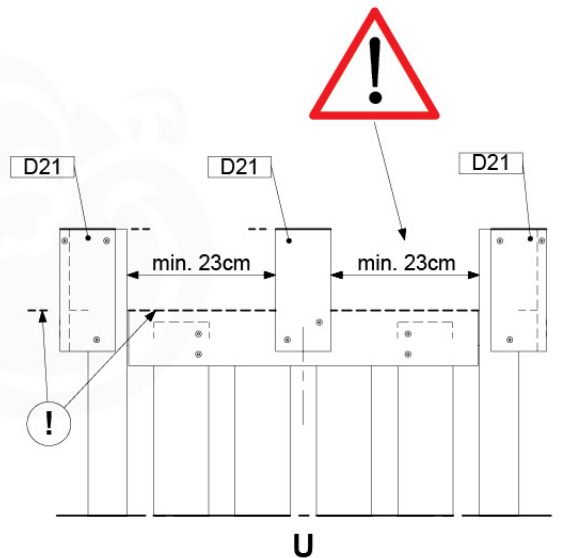

14 Roof Lookout

RF06

(194_112)

	PartNo	PartName	QTY.
Hardware Pack 100_610	002_219	Gap Point Screw T25 - 5x30	32
Wood	D21	Board 210 mm	10
	D60	Board 600 mm	2

Roof Lookout - P02 - 3-8-2021 - v3

14-1

Roof Lookout - P03 - 3-8-2021 - v3