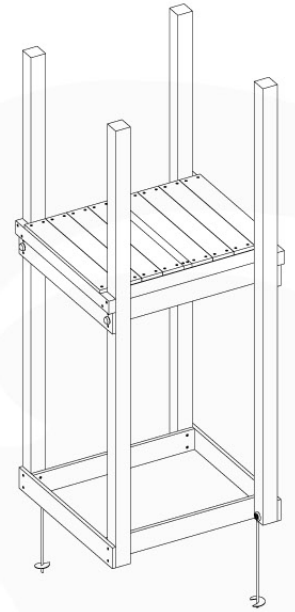

Base Tower - P07 - BT06 - 18-12-2020 - v3.0

07-1

07-2

07-3

08 Balustrade (1x)

BL01

(194_101)

| | PartNo | PartName | QTY. |
|--------------------------|---------|----------------------------|------|
| Hardware Pack 100_601 | 002_220 | Gap Point Screw T25 - 5x45 | 16 |
| | 002_223 | Gap Point Screw T25 - 5x80 | 4 |
| Wood | C74 | Beam 740 mm | 1 |
| | D65 | Board 650 mm | 4 |

Balustrade 80 - PO2 U - 8-10-2021 - v3.1

08-1

09 Roof Pyramid

RF05

(194_109)

| | PartNo | PartName | QTY. |
|--------------------------|---------|--|------|
| Hardware Pack 100_607 | 002_219 | Gap Point Screw T25 - 5x30 | 32 |
| | 002_220 | Gap Point Screw T25 - 5x45 | 8 |
| | 002_223 | Gap Point Screw T25 - 5x80 | 6 |
| Other | 123_220 | Canvas sheet 735 x 1365mm (fits 2 sides) | 2 |
| Wood | C62 | Beam 620 mm | 1 |
| | D74 | Board 740 mm | 8 |

09-7

09-8

09-9

10 Base Tower

BT01

(194_100)

| | PartNo | PartName | QTY. |
|--------------------------|---------|----------------------------|------|
| Hardware Pack 100_600 | 001_406 | Stealth Screw 8x45 | 6 |
| | 002_220 | Gap Point Screw T25 - 5x45 | 72 |
| | 002_223 | Gap Point Screw T25 - 5x80 | 16 |
| Other | 007_001 | Ground-anchor | 2 |
| Hardware Pack 100_600 | 022_31x | bpc-base version 3 | 4 |
| | 022_84x | bpc cover | 4 |
| Wood | A200 | Post 70x70 L2000 | 4 |
| | C74 | Beam 740 mm | 4 |
| | D60 | Board 600 mm | 10 |
| | D74 | Board 740 mm | 8 |

Base Tower - P02 - BT01 - 18-12-2020 - v3.0

10-1

10-2

10-3

11 Balustrade (2x)

BL01

(194_101)

| | PartNo | PartName | QTY. |
|--------------------------|---------|----------------------------|------|
| Hardware Pack 100_601 | 002_220 | Gap Point Screw T25 - 5x45 | 16 |
| | 002_223 | Gap Point Screw T25 - 5x80 | 4 |
| Wood | C74 | Beam 740 mm | 1 |
| | D65 | Board 650 mm | 4 |