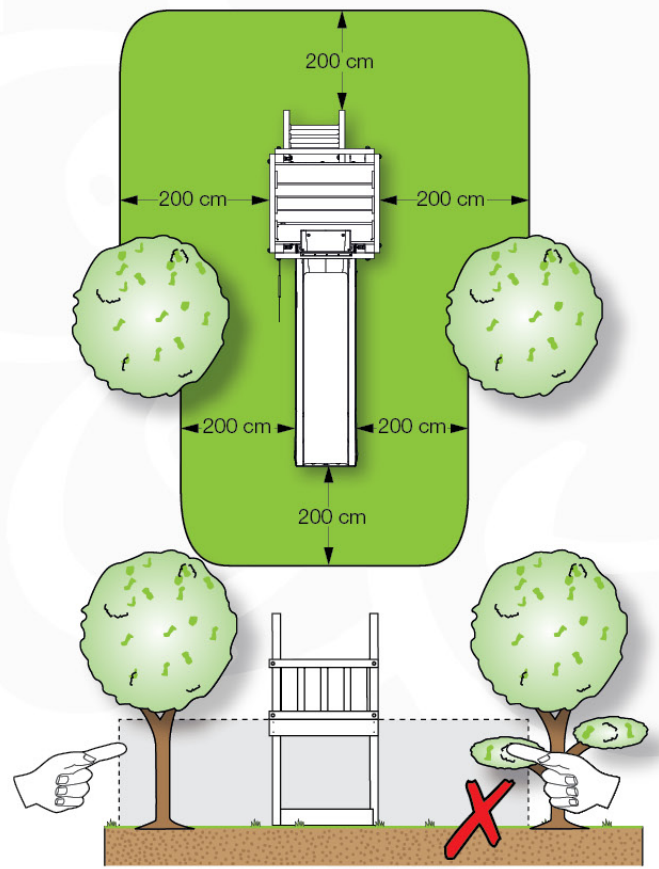

05 Safe Playground Planning

05-1

05-2

05-3

05-4

05-5