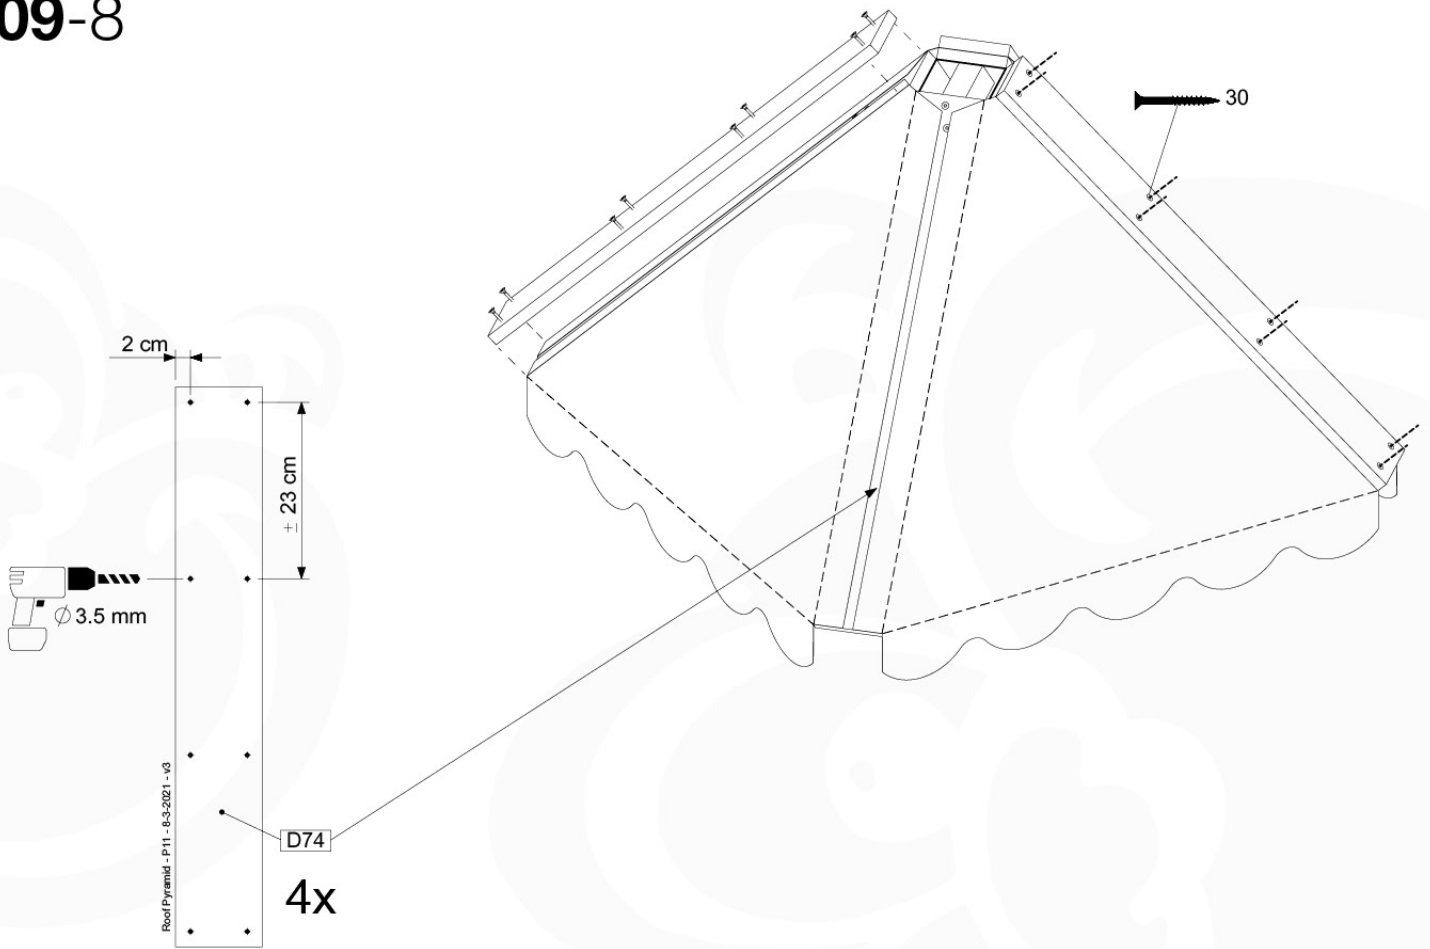

09-7

09-8

09-9

10 Base Tower

BT01

(194_100)

| | PartNo | PartName | QTY. |
|--------------------------|---------|----------------------------|------|
| Hardware Pack 100_600 | 001_406 | Stealth Screw 8x45 | 6 |
| | 002_220 | Gap Point Screw T25 - 5x45 | 72 |
| | 002_223 | Gap Point Screw T25 - 5x80 | 16 |
| Other | 007_001 | Ground-anchor | 2 |
| Hardware Pack 100_600 | 022_31x | bpc-base version 3 | 4 |
| | 022_84x | bpc cover | 4 |
| Wood | A200 | Post 70x70 L2000 | 4 |
| | C74 | Beam 740 mm | 4 |
| | D60 | Board 600 mm | 10 |
| | D74 | Board 740 mm | 8 |