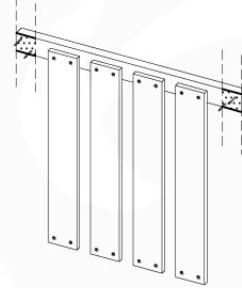

11 Balustrade (2x)

BL01

(194_101)

	PartNo	PartName	QTY.
Hardware Pack 100_601	002_220	Gap Point Screw T25 - 5x45	16
	002_223	Gap Point Screw T25 - 5x80	4
Wood	C74	Beam 740 mm	1
	D65	Board 650 mm	4

Balustrade 80 - PO2 U - 8-10-2021 - v3.1