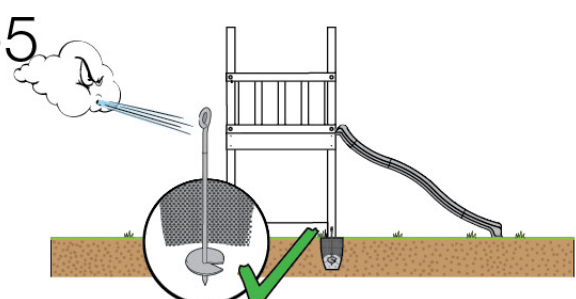

06 Playground Foundation

FD03

06-1

Foundation Plan - POA - 2/11/2020 - v8

07 Base Tower

BT06

(194_100)

| | PartNo | PartName | QTY. |
|--------------------------|---------|----------------------------|------|
| Hardware Pack 100_600 | 001_406 | Stealth Screw 8x45 | 6 |
| | 002_220 | Gap Point Screw T25 - 5x45 | 72 |
| | 002_223 | Gap Point Screw T25 - 5x80 | 16 |
| Other | 007_001 | Ground-anchor | 2 |
| Hardware Pack 100_600 | 022_31x | bpc-base version 3 | 4 |
| | 022_84x | bpc cover | 4 |
| Wood | A240 | Post 70x70 L2400 | 4 |
| | C74 | Beam 740 mm | 4 |
| | D60 | Board 600 mm | 10 |
| | D74 | Board 740 mm | 8 |