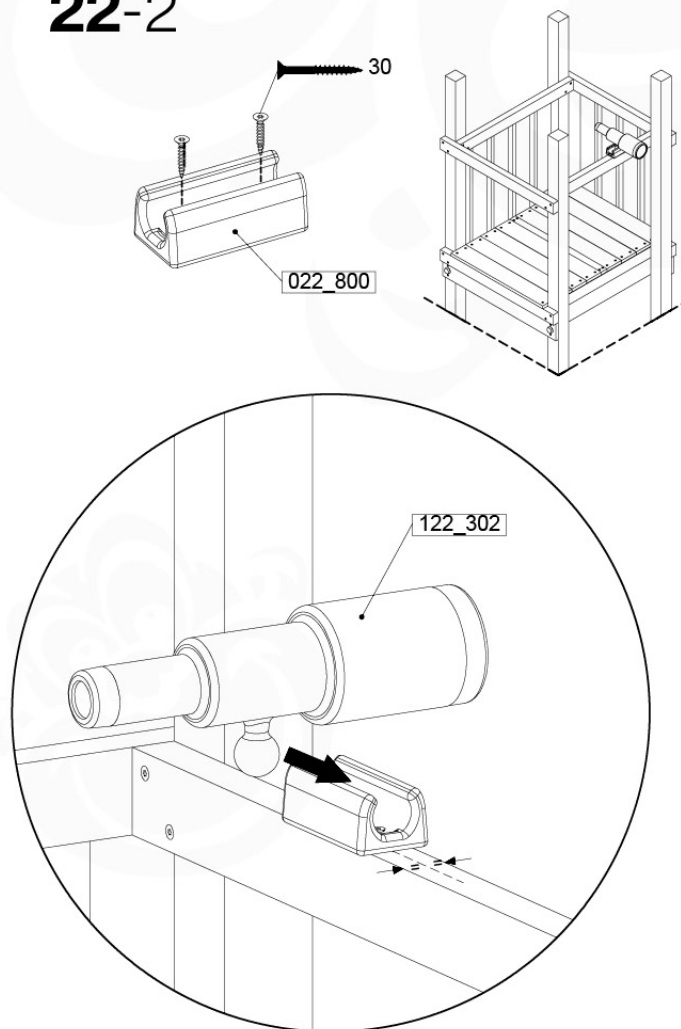

22-2

Accessory set - P03 - 29-9-2021 - 14