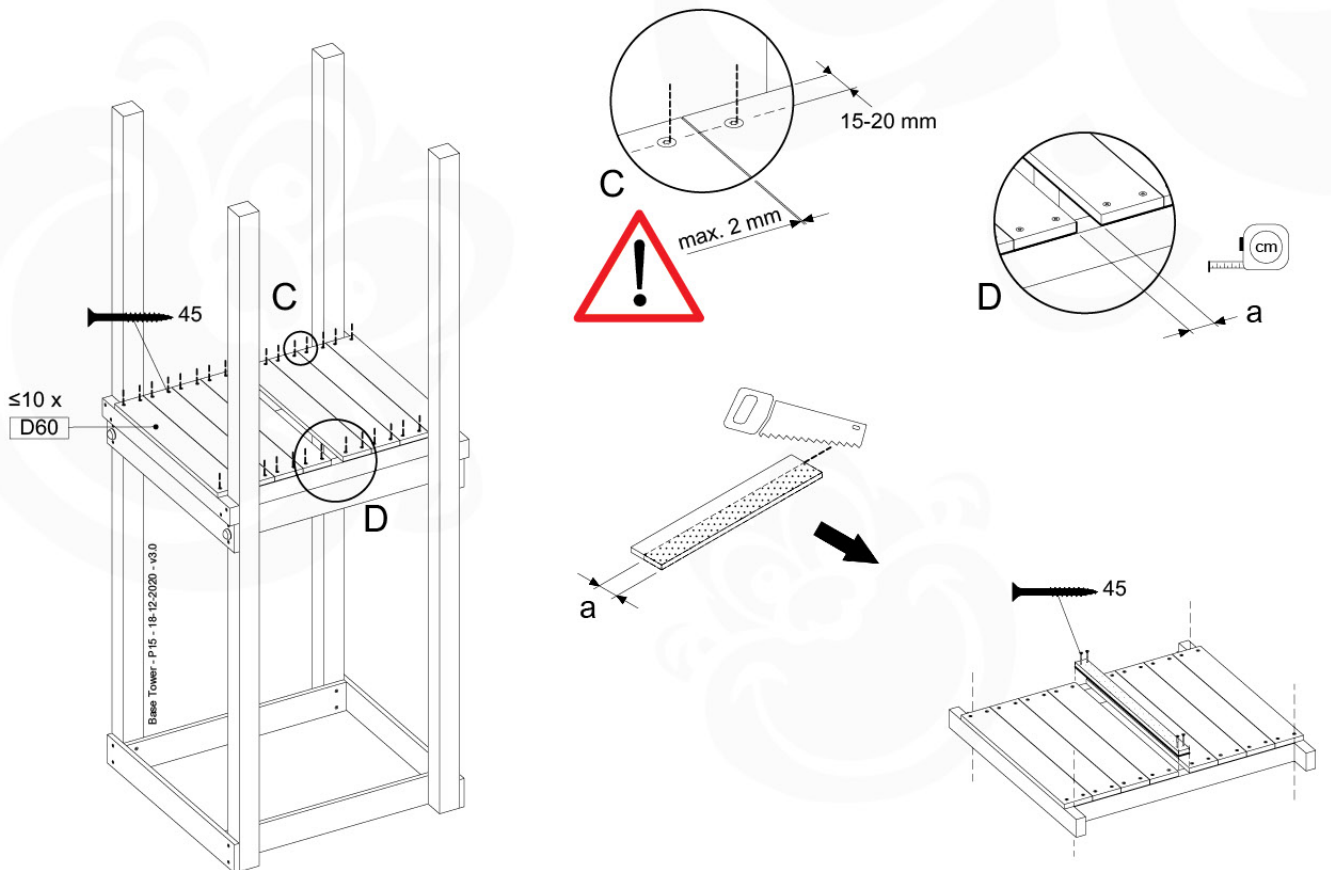

Base Tower - P07 - BT06 - 18-12-2020 - v3.0

07-1

07-2

07-3

08 Balustrade (1x)

BL01

(194_101)

| | PartNo | PartName | QTY. |
|--------------------------|---------|----------------------------|------|
| Hardware Pack 100_601 | 002_220 | Gap Point Screw T25 - 5x45 | 16 |
| | 002_223 | Gap Point Screw T25 - 5x80 | 4 |
| Wood | C74 | Beam 740 mm | 1 |
| | D65 | Board 650 mm | 4 |