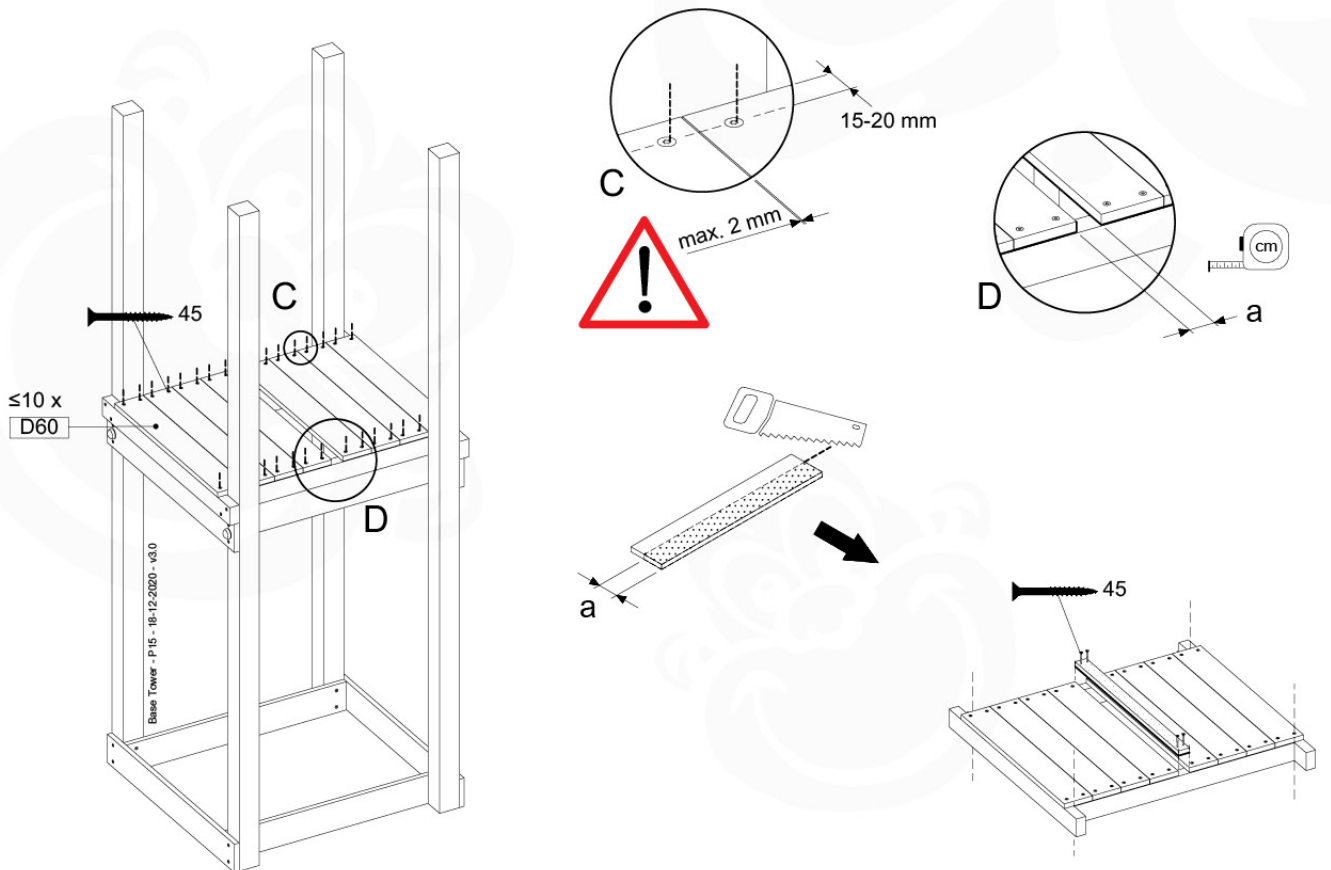

09-7

09-8

09-9

10 Base Tower

BT01

(194_100)

| | PartNo | PartName | QTY. |
|--------------------------|---------|----------------------------|------|
| Hardware Pack 100_600 | 001_406 | Stealth Screw 8x45 | 6 |
| | 002_220 | Gap Point Screw T25 - 5x45 | 72 |
| | 002_223 | Gap Point Screw T25 - 5x80 | 16 |
| Other | 007_001 | Ground-anchor | 2 |
| Hardware Pack 100_600 | 022_31x | bpc-base version 3 | 4 |
| | 022_84x | bpc cover | 4 |
| Wood | A200 | Post 70x70 L2000 | 4 |
| | C74 | Beam 740 mm | 4 |
| | D60 | Board 600 mm | 10 |
| | D74 | Board 740 mm | 8 |

Base Tower - P02 - BT01 - 18-12-2020 - v3.0

10-1

10-2

10-3

11 Balustrade (2x)

BL01

(194_101)

| | PartNo | PartName | QTY. |
|--------------------------|---------|----------------------------|------|
| Hardware Pack 100_601 | 002_220 | Gap Point Screw T25 - 5x45 | 16 |
| | 002_223 | Gap Point Screw T25 - 5x80 | 4 |
| Wood | C74 | Beam 740 mm | 1 |
| | D65 | Board 650 mm | 4 |