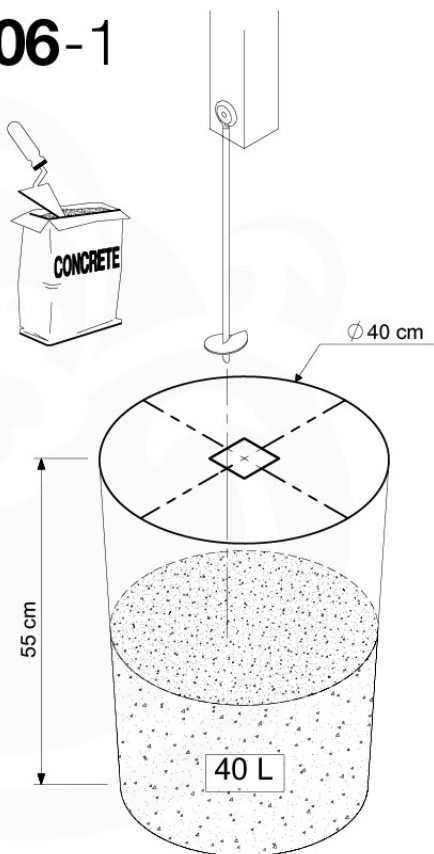

06 Playground Foundation

FD03

06-1

Foundation Plan - POA - 2/11/2020 - v8

07 Base Tower

BT06

(194_100)

| | PartNo | PartName | QTY. |
|--------------------------|---------|----------------------------|------|
| Hardware Pack 100_600 | 001_406 | Stealth Screw 8x45 | 6 |
| | 002_220 | Gap Point Screw T25 - 5x45 | 72 |
| | 002_223 | Gap Point Screw T25 - 5x80 | 16 |
| Other | 007_001 | Ground-anchor | 2 |
| Hardware Pack 100_600 | 022_31x | bpc-base version 3 | 4 |
| | 022_84x | bpc cover | 4 |
| Wood | A240 | Post 70x70 L2400 | 4 |
| | C74 | Beam 740 mm | 4 |
| | D60 | Board 600 mm | 10 |
| | D74 | Board 740 mm | 8 |