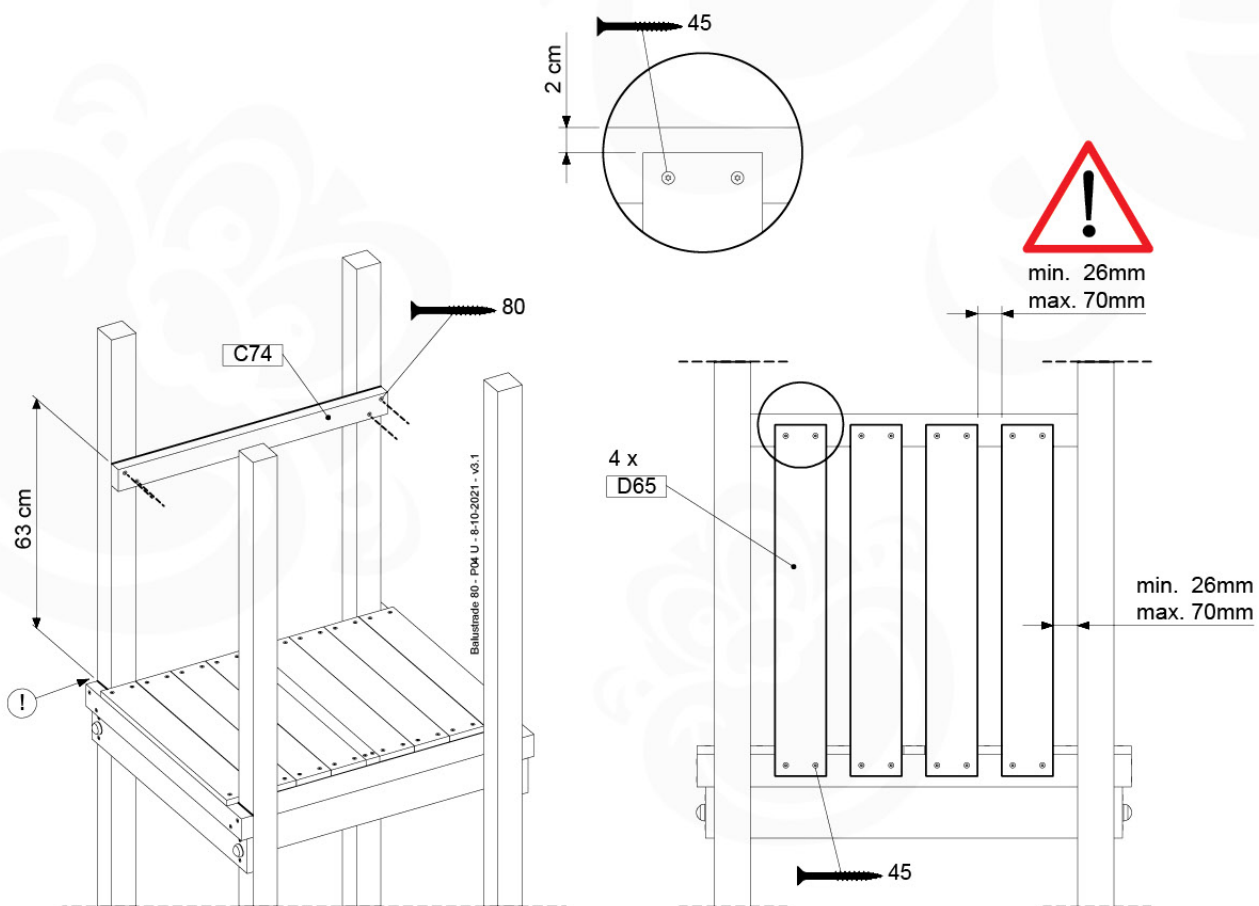

06 Playground Foundation

FD03

06-1

Foundation Plan - POA - 2/11/2020 - v8

07 Base Tower

BT06

(194_100)

| | PartNo | PartName | QTY. |
|--------------------------|---------|----------------------------|------|
| Hardware Pack 100_600 | 001_406 | Stealth Screw 8x45 | 6 |
| | 002_220 | Gap Point Screw T25 - 5x45 | 72 |
| | 002_223 | Gap Point Screw T25 - 5x80 | 16 |
| Other | 007_001 | Ground-anchor | 2 |
| Hardware Pack 100_600 | 022_31x | bpc-base version 3 | 4 |
| | 022_84x | bpc cover | 4 |
| Wood | A240 | Post 70x70 L2400 | 4 |
| | C74 | Beam 740 mm | 4 |
| | D60 | Board 600 mm | 10 |
| | D74 | Board 740 mm | 8 |

Base Tower - P07 - BT06 - 18-12-2020 - v3.0

07-1

07-2

07-3

08 Balustrade (1x)

BL01

(194_101)

| | PartNo | PartName | QTY. |
|--------------------------|---------|----------------------------|------|
| Hardware Pack 100_601 | 002_220 | Gap Point Screw T25 - 5x45 | 16 |
| | 002_223 | Gap Point Screw T25 - 5x80 | 4 |
| Wood | C74 | Beam 740 mm | 1 |
| | D65 | Board 650 mm | 4 |

Balustrade 80 - PO2 U - 8-10-2021 - v3.1

08-1

09 Roof Pyramid

RF05

(194_109)

| | PartNo | PartName | QTY. |
|--------------------------|---------|--|------|
| Hardware Pack 100_607 | 002_219 | Gap Point Screw T25 - 5x30 | 32 |
| | 002_220 | Gap Point Screw T25 - 5x45 | 8 |
| | 002_223 | Gap Point Screw T25 - 5x80 | 6 |
| Other | 123_220 | Canvas sheet 735 x 1365mm (fits 2 sides) | 2 |
| Wood | C62 | Beam 620 mm | 1 |
| | D74 | Board 740 mm | 8 |