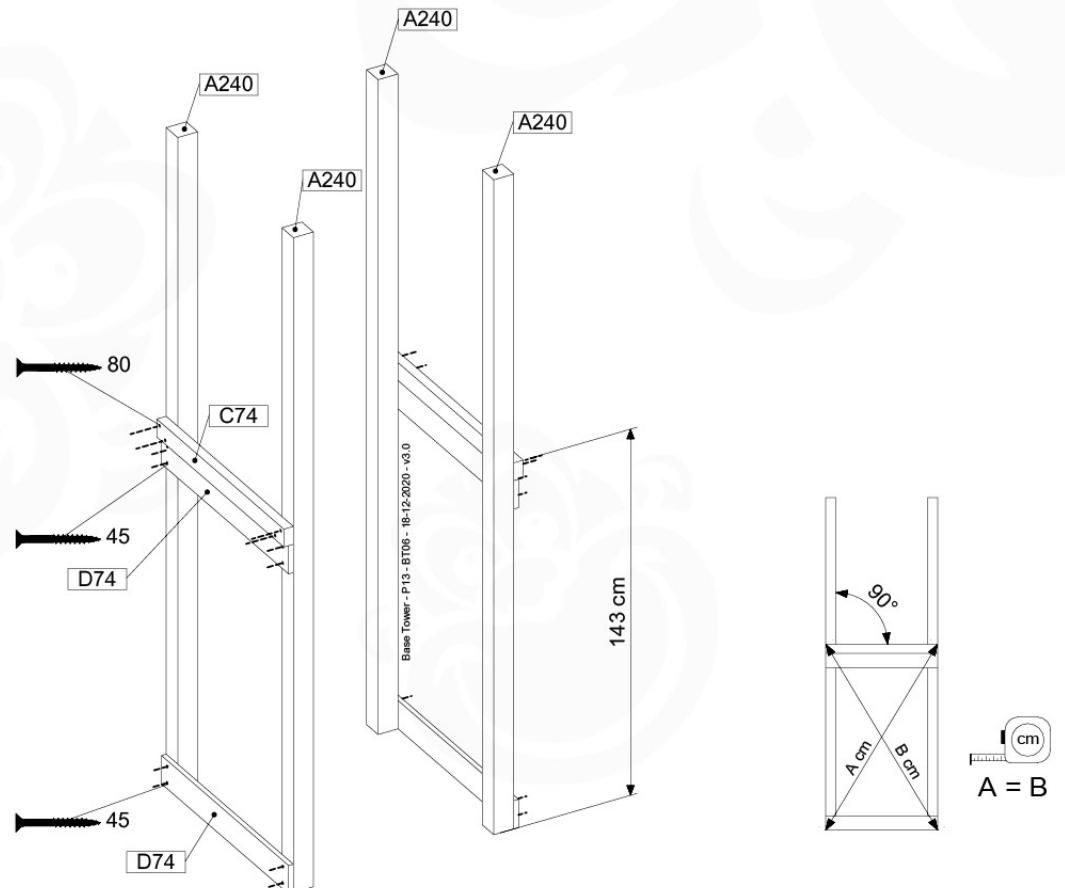

06 Playground Foundation

FD03

06-1

Foundation Plan - POA - 2/11/2020 - v8

07 Base Tower

BT06

(194_100)

| | PartNo | PartName | QTY. |
|--------------------------|---------|----------------------------|------|
| Hardware Pack 100_600 | 001_406 | Stealth Screw 8x45 | 6 |
| | 002_220 | Gap Point Screw T25 - 5x45 | 72 |
| | 002_223 | Gap Point Screw T25 - 5x80 | 16 |
| Other | 007_001 | Ground-anchor | 2 |
| Hardware Pack 100_600 | 022_31x | bpc-base version 3 | 4 |
| | 022_84x | bpc cover | 4 |
| Wood | A240 | Post 70x70 L2400 | 4 |
| | C74 | Beam 740 mm | 4 |
| | D60 | Board 600 mm | 10 |
| | D74 | Board 740 mm | 8 |

Base Tower - P07 - BT06 - 18-12-2020 - v3.0

07-1

07-2

07-3

08 Balustrade (1x)

BL01

(194_101)

| | PartNo | PartName | QTY. |
|--------------------------|---------|----------------------------|------|
| Hardware Pack 100_601 | 002_220 | Gap Point Screw T25 - 5x45 | 16 |
| | 002_223 | Gap Point Screw T25 - 5x80 | 4 |
| Wood | C74 | Beam 740 mm | 1 |
| | D65 | Board 650 mm | 4 |