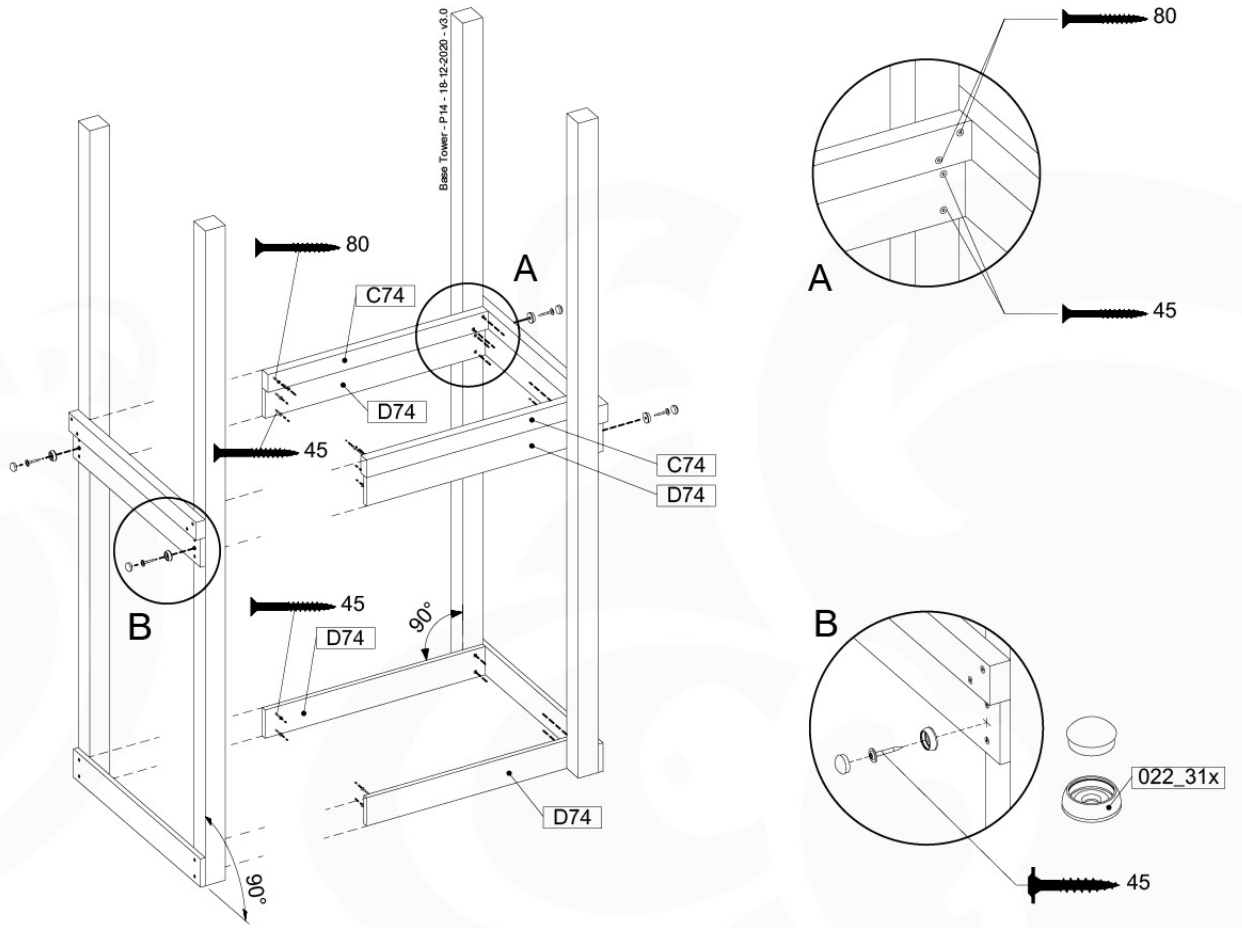

09-7

09-8

09-9

10 Base Tower

BT01

(194_100)

| | PartNo | PartName | QTY. |
|--------------------------|---------|----------------------------|------|
| Hardware Pack 100_600 | 001_406 | Stealth Screw 8x45 | 6 |
| | 002_220 | Gap Point Screw T25 - 5x45 | 72 |
| | 002_223 | Gap Point Screw T25 - 5x80 | 16 |
| Other | 007_001 | Ground-anchor | 2 |
| Hardware Pack 100_600 | 022_31x | bpc-base version 3 | 4 |
| | 022_84x | bpc cover | 4 |
| Wood | A200 | Post 70x70 L2000 | 4 |
| | C74 | Beam 740 mm | 4 |
| | D60 | Board 600 mm | 10 |
| | D74 | Board 740 mm | 8 |

Base Tower - P02 - BT01 - 18-12-2020 - v3.0

10-1

10-2

10-3

11 Balustrade (2x)

BL01

(194_101)

| | PartNo | PartName | QTY. |
|--------------------------|---------|----------------------------|------|
| Hardware Pack 100_601 | 002_220 | Gap Point Screw T25 - 5x45 | 16 |
| | 002_223 | Gap Point Screw T25 - 5x80 | 4 |
| Wood | C74 | Beam 740 mm | 1 |
| | D65 | Board 650 mm | 4 |