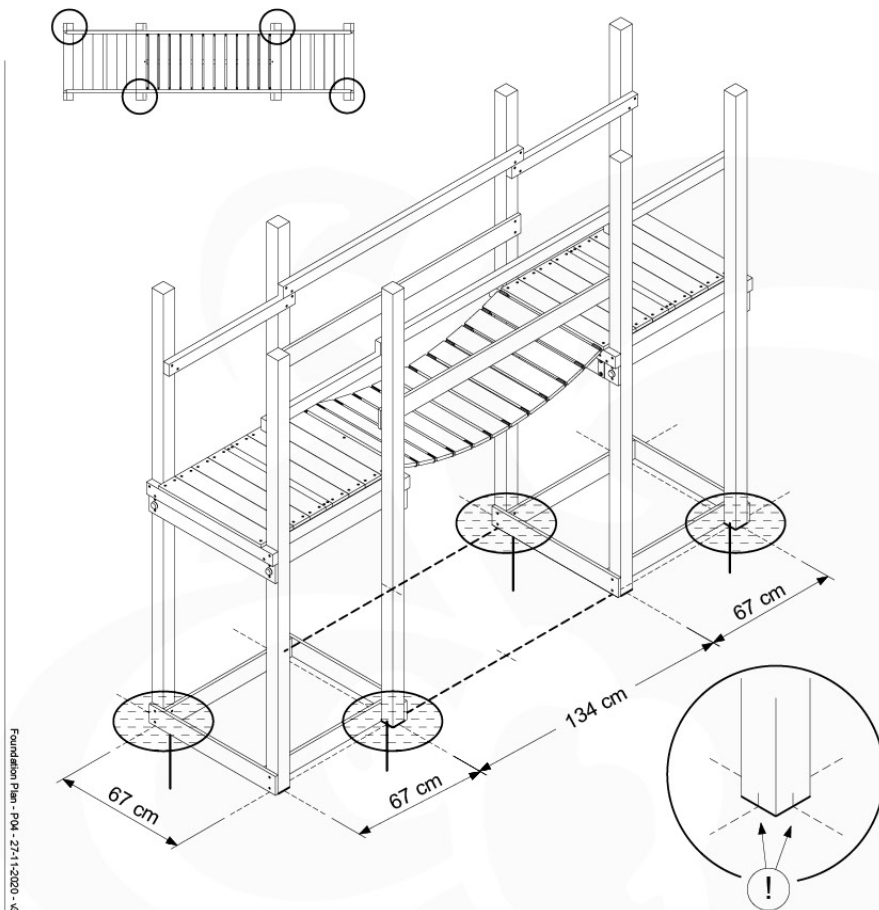

06 Playground Foundation

FD03

06-1

Foundation Plan - POA - 2/11/2020 - v8

07 Base Tower

BT06

(194_100)

| | PartNo | PartName | QTY. |
|--------------------------|---------|----------------------------|------|
| Hardware Pack 100_600 | 001_406 | Stealth Screw 8x45 | 6 |
| | 002_220 | Gap Point Screw T25 - 5x45 | 72 |
| | 002_223 | Gap Point Screw T25 - 5x80 | 16 |
| Other | 007_001 | Ground-anchor | 2 |
| Hardware Pack 100_600 | 022_31x | bpc-base version 3 | 4 |
| | 022_84x | bpc cover | 4 |
| Wood | A240 | Post 70x70 L2400 | 4 |
| | C74 | Beam 740 mm | 4 |
| | D60 | Board 600 mm | 10 |
| | D74 | Board 740 mm | 8 |

Base Tower - P07 - BT06 - 18-12-2020 - v3.0

07-1

07-2

07-3

08 Balustrade (1x)

BL01

(194_101)

| | PartNo | PartName | QTY. |
|--------------------------|---------|----------------------------|------|
| Hardware Pack 100_601 | 002_220 | Gap Point Screw T25 - 5x45 | 16 |
| | 002_223 | Gap Point Screw T25 - 5x80 | 4 |
| Wood | C74 | Beam 740 mm | 1 |
| | D65 | Board 650 mm | 4 |