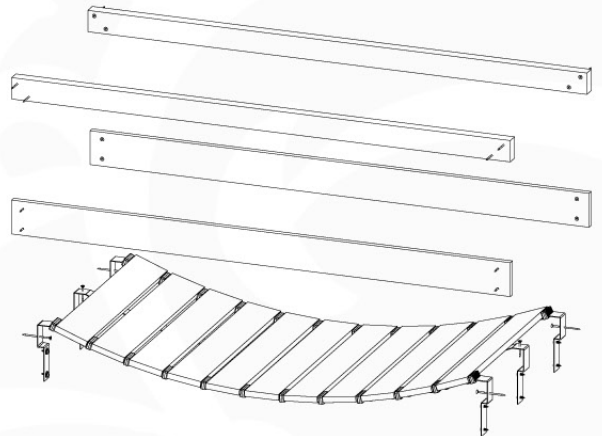

15 Clatter Bridge

CB01

(194_116)

	PartNo	PartName	QTY.
Hardware Pack 100_614	002_036	16mm Pan Head Tapping Screw T25	72
	002_220	Gap Point Screw T25 - 5x45	10
	002_223	Gap Point Screw T25 - 5x80	12
	003_034	M6 Washer	72
Other	022_911	Bridge Spacer	26
	121_114	BridgeLink Strap 210cm	3
Wood	C141	Beam 1410 mm	2
	D60	Board 600 mm	12
	D141	Board 1410 mm	2

Clatter Bridge - P02 - 12-11-2020 - v3