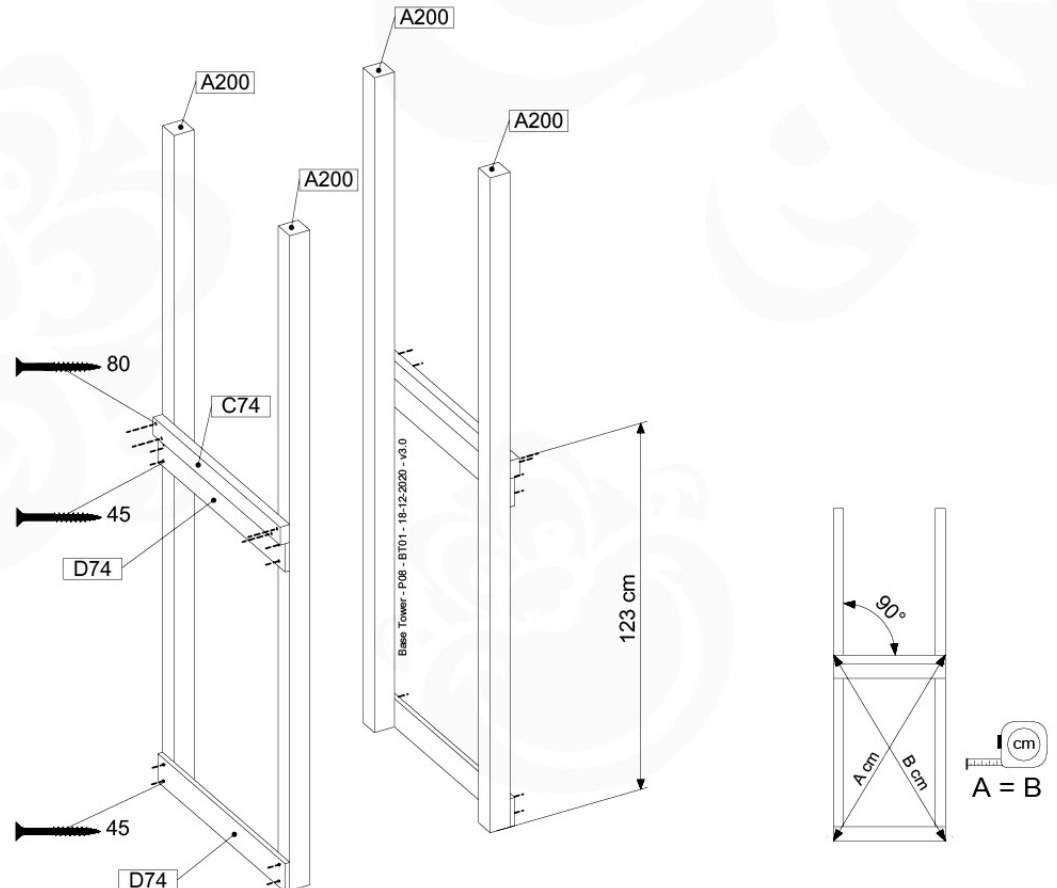

09-7

09-8

09-9

10 Base Tower

BT01

(194_100)

| | PartNo | PartName | QTY. |
|--------------------------|---------|----------------------------|------|
| Hardware Pack 100_600 | 001_406 | Stealth Screw 8x45 | 6 |
| | 002_220 | Gap Point Screw T25 - 5x45 | 72 |
| | 002_223 | Gap Point Screw T25 - 5x80 | 16 |
| Other | 007_001 | Ground-anchor | 2 |
| Hardware Pack 100_600 | 022_31x | bpc-base version 3 | 4 |
| | 022_84x | bpc cover | 4 |
| Wood | A200 | Post 70x70 L2000 | 4 |
| | C74 | Beam 740 mm | 4 |
| | D60 | Board 600 mm | 10 |
| | D74 | Board 740 mm | 8 |

Base Tower - P02 - BT01 - 18-12-2020 - v3.0

10-1

10-2

10-3

11 Balustrade (2x)

BL01

(194_101)

| | PartNo | PartName | QTY. |
|--------------------------|---------|----------------------------|------|
| Hardware Pack 100_601 | 002_220 | Gap Point Screw T25 - 5x45 | 16 |
| | 002_223 | Gap Point Screw T25 - 5x80 | 4 |
| Wood | C74 | Beam 740 mm | 1 |
| | D65 | Board 650 mm | 4 |