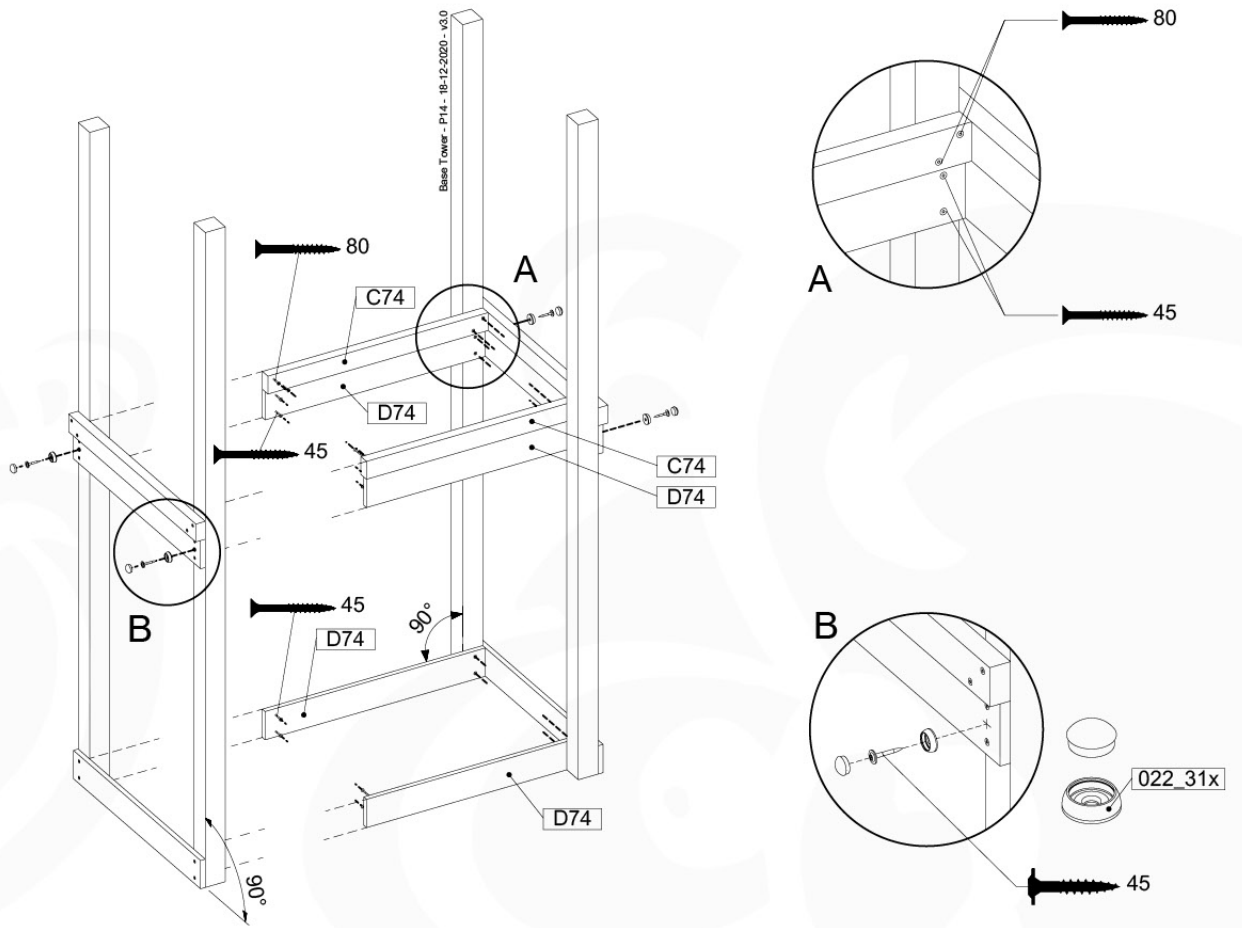

06 Playground Foundation

FD03

06-1

Foundation Plan - POA - 2/11/2020 - v8

07 Base Tower

BT06

(194_100)

| | PartNo | PartName | QTY. |
|--------------------------|---------|----------------------------|------|
| Hardware Pack 100_600 | 001_406 | Stealth Screw 8x45 | 6 |
| | 002_220 | Gap Point Screw T25 - 5x45 | 72 |
| | 002_223 | Gap Point Screw T25 - 5x80 | 16 |
| Other | 007_001 | Ground-anchor | 2 |
| Hardware Pack 100_600 | 022_31x | bpc-base version 3 | 4 |
| | 022_84x | bpc cover | 4 |
| Wood | A240 | Post 70x70 L2400 | 4 |
| | C74 | Beam 740 mm | 4 |
| | D60 | Board 600 mm | 10 |
| | D74 | Board 740 mm | 8 |

Base Tower - P07 - BT06 - 18-12-2020 - v3.0

07-1

07-2

07-3

08 Balustrade (1x)

BL01

(194_101)

| | PartNo | PartName | QTY. |
|--------------------------|---------|----------------------------|------|
| Hardware Pack 100_601 | 002_220 | Gap Point Screw T25 - 5x45 | 16 |
| | 002_223 | Gap Point Screw T25 - 5x80 | 4 |
| Wood | C74 | Beam 740 mm | 1 |
| | D65 | Board 650 mm | 4 |