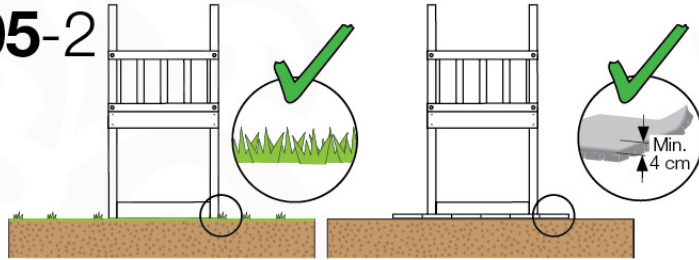

05 Safe Playground Planning

05-1

05-2

05-3

05-4

05-5