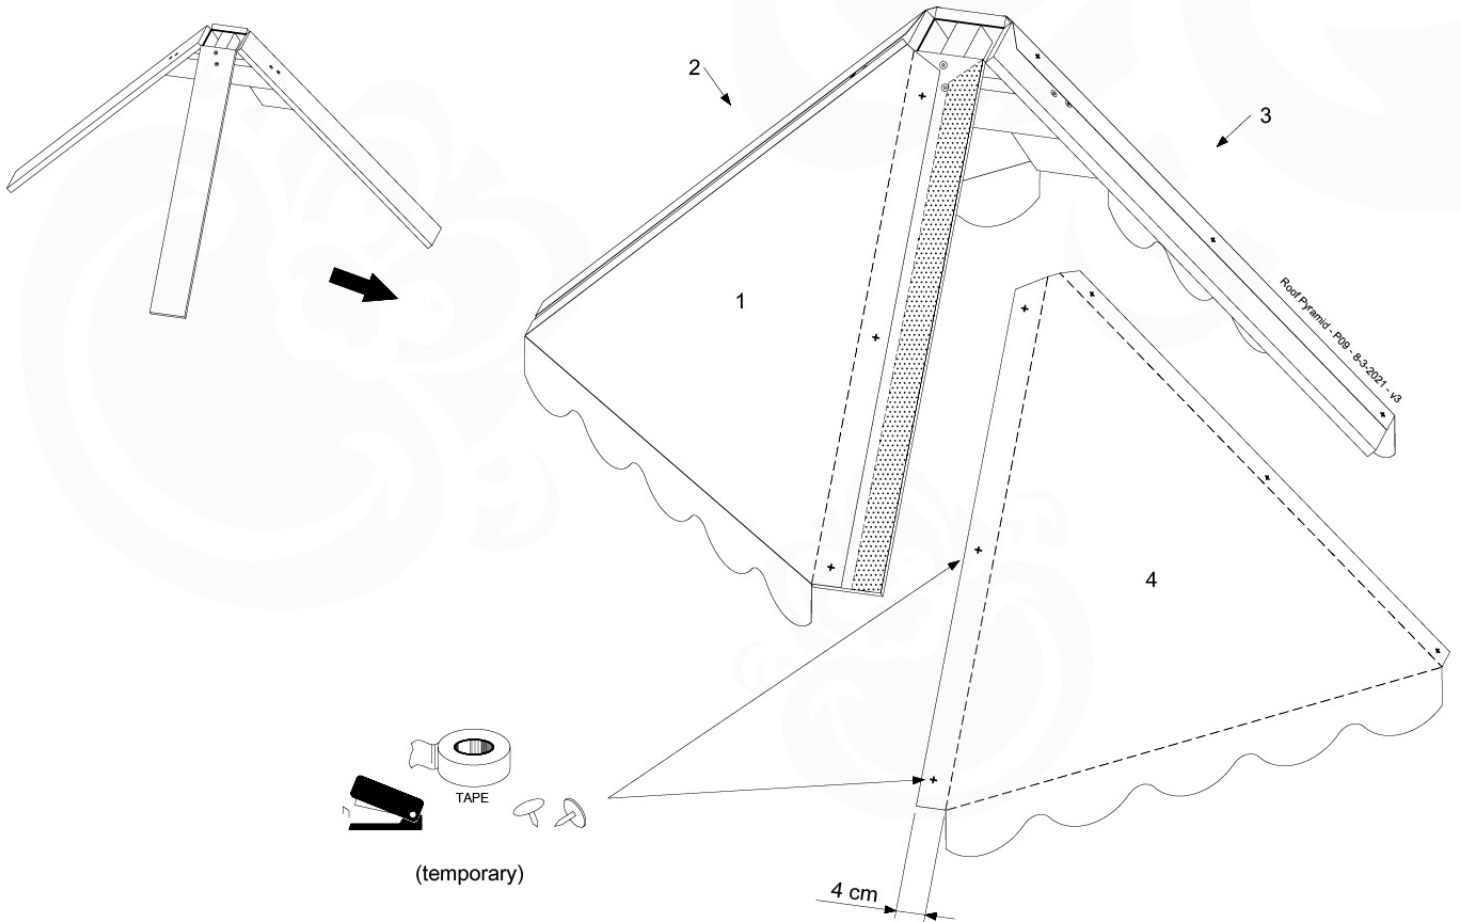

09-7

09-8

09-9

10 Base Tower

BT01

(194_100)

| | PartNo | PartName | QTY. |
|--------------------------|---------|----------------------------|------|
| Hardware Pack 100_600 | 001_406 | Stealth Screw 8x45 | 6 |
| | 002_220 | Gap Point Screw T25 - 5x45 | 72 |
| | 002_223 | Gap Point Screw T25 - 5x80 | 16 |
| Other | 007_001 | Ground-anchor | 2 |
| Hardware Pack 100_600 | 022_31x | bpc-base version 3 | 4 |
| | 022_84x | bpc cover | 4 |
| Wood | A200 | Post 70x70 L2000 | 4 |
| | C74 | Beam 740 mm | 4 |
| | D60 | Board 600 mm | 10 |
| | D74 | Board 740 mm | 8 |