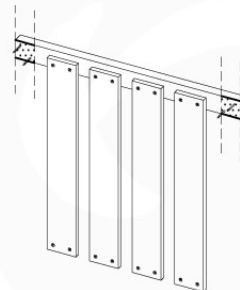

06 Playground Foundation

FD03

06-1

Foundation Plan - POA - 2/11/2020 - v8

07 Base Tower

BT06

(194_100)

| | PartNo | PartName | QTY. |
|--------------------------|---------|----------------------------|------|
| Hardware Pack 100_600 | 001_406 | Stealth Screw 8x45 | 6 |
| | 002_220 | Gap Point Screw T25 - 5x45 | 72 |
| | 002_223 | Gap Point Screw T25 - 5x80 | 16 |
| Other | 007_001 | Ground-anchor | 2 |
| Hardware Pack 100_600 | 022_31x | bpc-base version 3 | 4 |
| | 022_84x | bpc cover | 4 |
| Wood | A240 | Post 70x70 L2400 | 4 |
| | C74 | Beam 740 mm | 4 |
| | D60 | Board 600 mm | 10 |
| | D74 | Board 740 mm | 8 |

Base Tower - P07 - BT06 - 18-12-2020 - v3.0

07-1

07-2

07-3

08 Balustrade (1x)

BL01

(194_101)

| | PartNo | PartName | QTY. |
|--------------------------|---------|----------------------------|------|
| Hardware Pack 100_601 | 002_220 | Gap Point Screw T25 - 5x45 | 16 |
| | 002_223 | Gap Point Screw T25 - 5x80 | 4 |
| Wood | C74 | Beam 740 mm | 1 |
| | D65 | Board 650 mm | 4 |