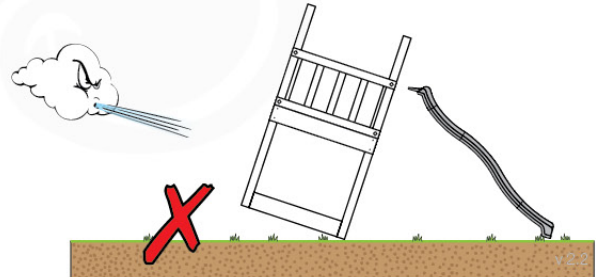

06 Playground Foundation

FD03

06-1

Foundation Plan - POA - 2/11/2020 - v8

07 Base Tower

BT06

(194_100)

| | PartNo | PartName | QTY. |
|--------------------------|---------|----------------------------|------|
| Hardware Pack 100_600 | 001_406 | Stealth Screw 8x45 | 6 |
| | 002_220 | Gap Point Screw T25 - 5x45 | 72 |
| | 002_223 | Gap Point Screw T25 - 5x80 | 16 |
| Other | 007_001 | Ground-anchor | 2 |
| Hardware Pack 100_600 | 022_31x | bpc-base version 3 | 4 |
| | 022_84x | bpc cover | 4 |
| Wood | A240 | Post 70x70 L2400 | 4 |
| | C74 | Beam 740 mm | 4 |
| | D60 | Board 600 mm | 10 |
| | D74 | Board 740 mm | 8 |