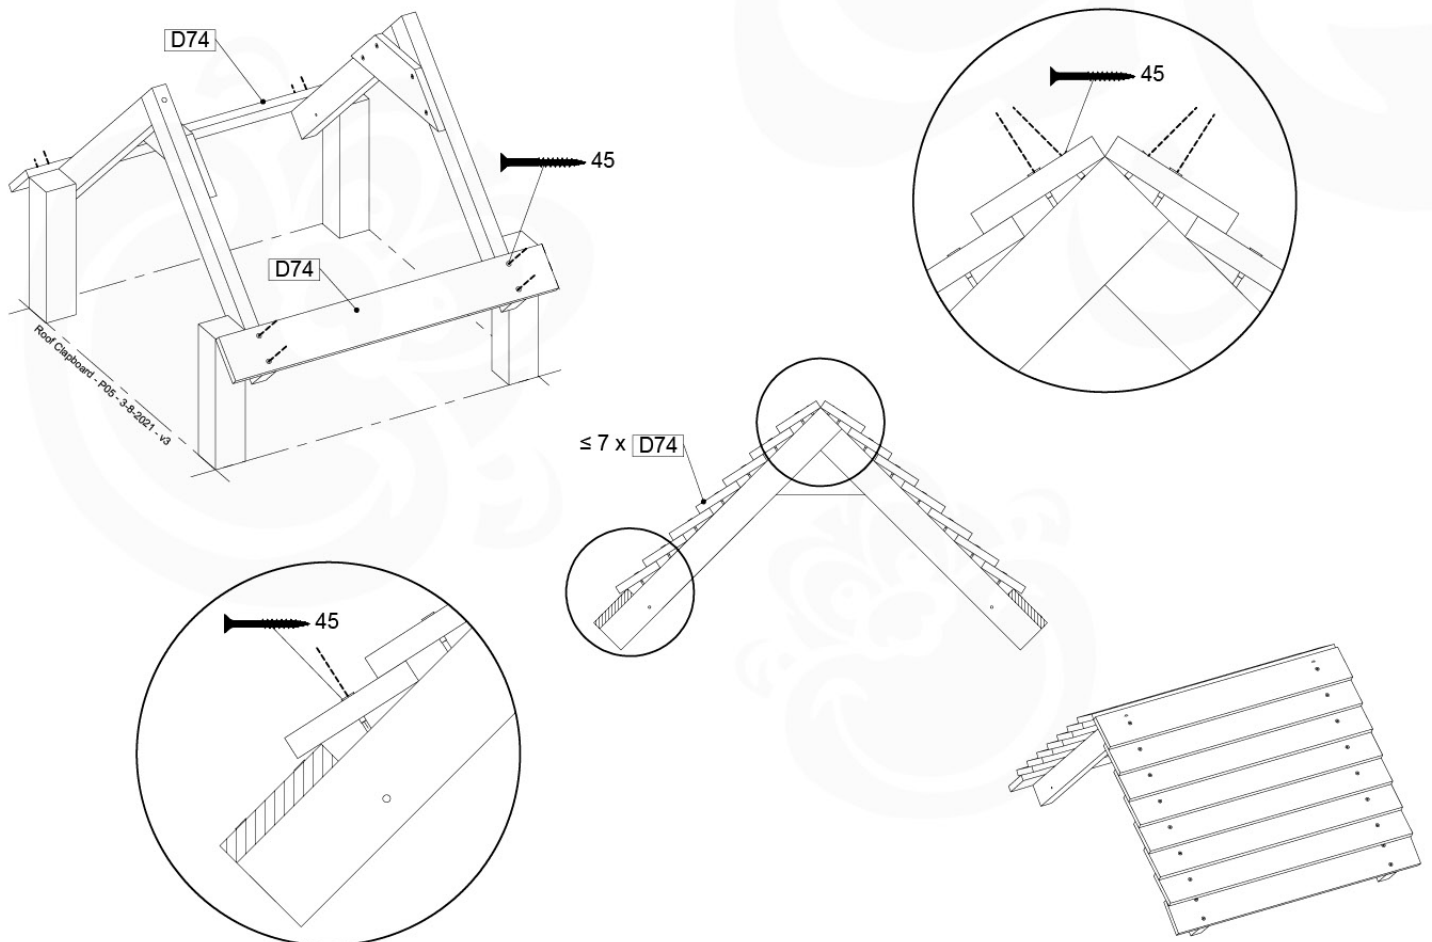

Roof Clapboard - PD2 - 3-8-2021 - v3

09-1

09-2

09-3

10 Base Tower

BT02

(194_100)

	PartNo	PartName	QTY.
Hardware Pack 100_600	001_406	Stealth Screw 8x45	6
	002_220	Gap Point Screw T25 - 5x45	72
	002_223	Gap Point Screw T25 - 5x80	16
Other	007_001	Ground-anchor	2
Hardware Pack 100_600	022_31x	bpc-base version 3	4
	022_84x	bpc cover	4
Wood	A200	Post 70x70 L2000	2
	A220	Post 70x70 L2200	2
	C74	Beam 740 mm	4
	D60	Board 600 mm	10
	D74	Board 740 mm	8