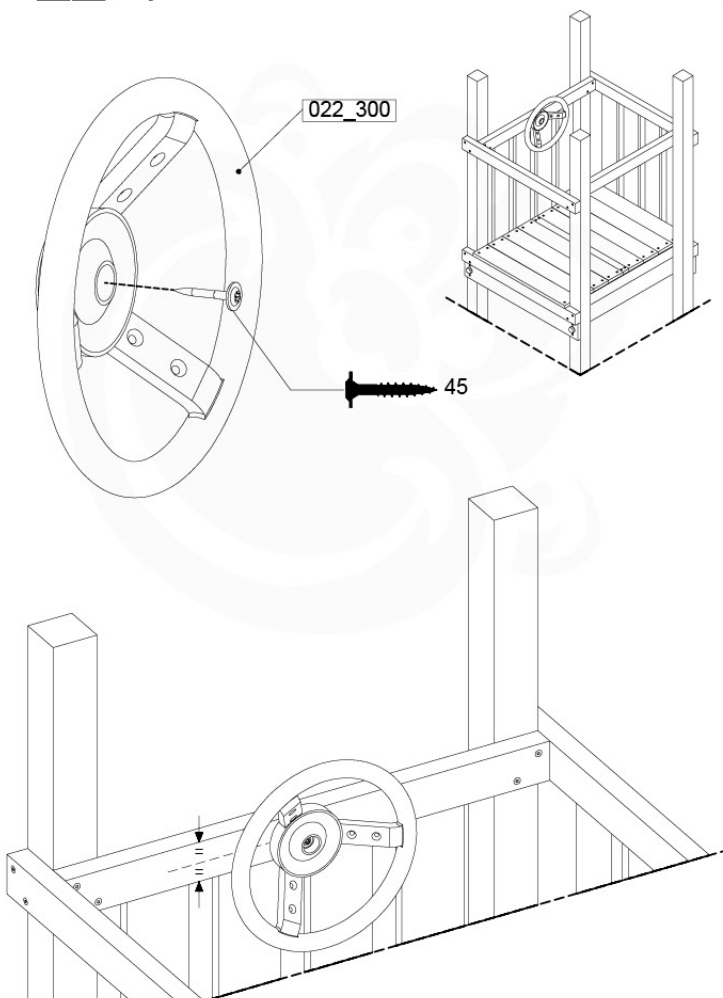

22 Accessories

AC01

(194_119)

	PartNo	PartName	QTY.
Hardware Pack 100_617	001_406	Stealth Screw 8x45	1
	002_041	Dome head screw 4.5 x 20 mm	3
	002_042	Dome head screw 3.5 x 13mm	4
	002_219	Gap Point Screw T25 - 5x30	2
Other	022_300	Steering Wheel	1
	022_800	Rail P/T 105	1
	022_910	Sandpad	1
	103_901	Logo ID Plate	1
	104_107	Tool Set Climbing Units	1
	120_024	Tower Flag	1
	122_302	Telescope	1

Accessory set - P02 - 29.9.2021 - 14

22-1