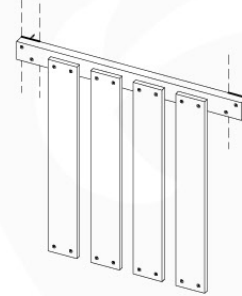

11-1

12 Balustrade (1x)

BL02

(194_101)

	PartNo	PartName	QTY.
Hardware Pack 100_601	002_220	Gap Point Screw T25 - 5x45	16
	002_223	Gap Point Screw T25 - 5x80	4
Wood	C74	Beam 740 mm	1
	D65	Board 650 mm	4

Balustrade 80 - P03 T - 8-10-2021 - v0.1