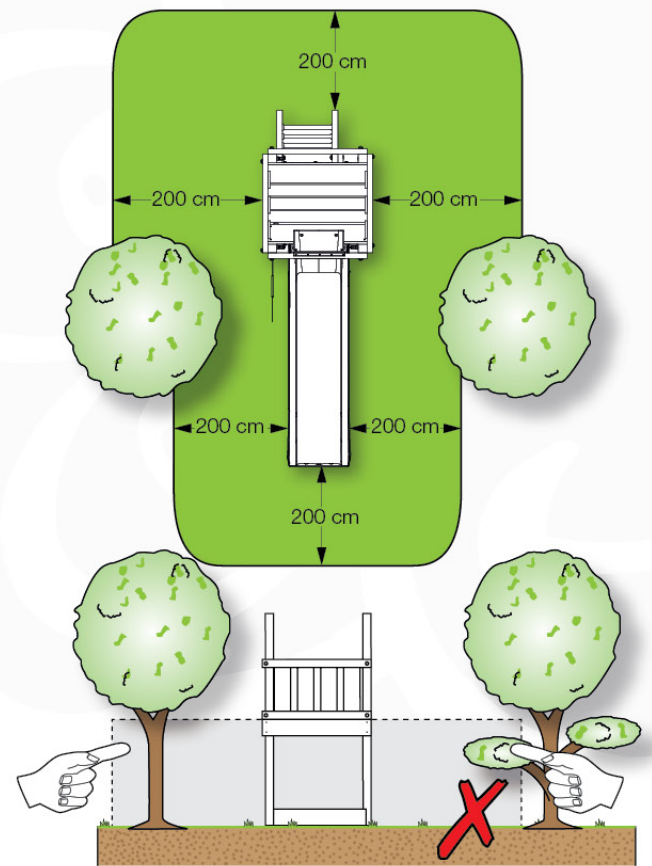

05 Safe Playground Planning

05-1

05-2

05-3

05-4

05-5