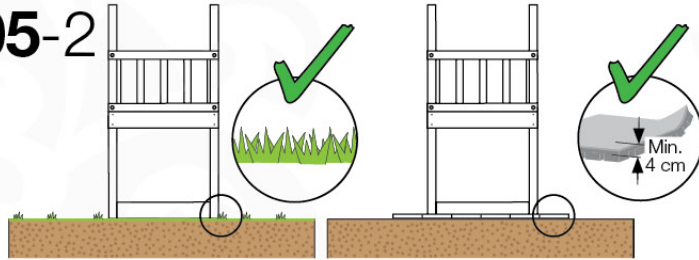

05 Safe Playground Planning

05-1

05-2

05-3

05-4

05-5