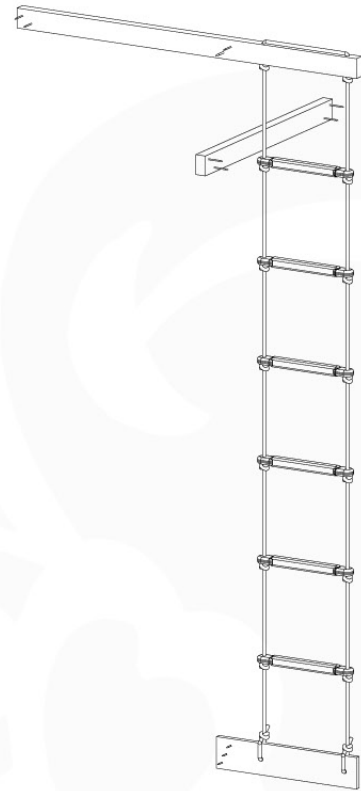

Base Tower - P03 - BT02 - 18-12-2020 - v3.0

10-1

Tower for Rope ladder

10-2

10-3

11 Balustrade (1x)

BL01

(194_101)

11-1

12 Balustrade (1x)

BL02

(194_101)

	PartNo	PartName	QTY.
Hardware Pack 100_601	002_220	Gap Point Screw T25 - 5x45	16
	002_223	Gap Point Screw T25 - 5x80	4
Wood	C74	Beam 740 mm	1
	D65	Board 650 mm	4

Balustrade 80 - P03 T - 8-10-2021 - v0.1

12-1

13 Rope Ladder

RL02

(194_115)

	PartNo	PartName	QTY.
Hardware Pack 100_613	001_417	Stealth Screw 8x80	1
	002_220	Gap Point Screw T25 - 5x45	3
	002_223	Gap Point Screw T25 - 5x80	7
Other	020_308	Rope 10mm x 7,6m	1
	022_52x	Rope Ladder Rung -28cm-	6
Wood	C74	Beam 740 mm	1
	C114	Beam 1140 mm	1
	D47	Board 470 mm	1

Rope Ladder - P102 - 5-1-2021 - V3

13-1

13-2

13-3

13-4

13-5

14 Boat

BO01