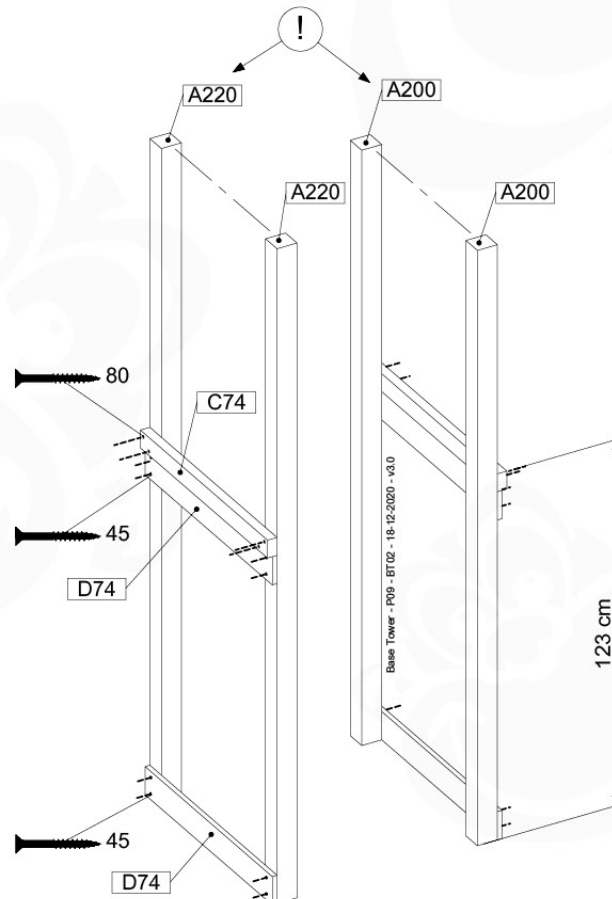

Roof Clapboard - PD2 - 3-8-2021 - v3

09-1

09-2

09-3

10 Base Tower

BT02

(194_100)

	PartNo	PartName	QTY.
Hardware Pack 100_600	001_406	Stealth Screw 8x45	6
	002_220	Gap Point Screw T25 - 5x45	72
	002_223	Gap Point Screw T25 - 5x80	16
Other	007_001	Ground-anchor	2
Hardware Pack 100_600	022_31x	bpc-base version 3	4
	022_84x	bpc cover	4
Wood	A200	Post 70x70 L2000	2
	A220	Post 70x70 L2200	2
	C74	Beam 740 mm	4
	D60	Board 600 mm	10
	D74	Board 740 mm	8

Base Tower - P03 - BT02 - 18-12-2020 - v3.0

10-1

Tower for Rope ladder

10-2

10-3

11 Balustrade (1x)

BL01

(194_101)