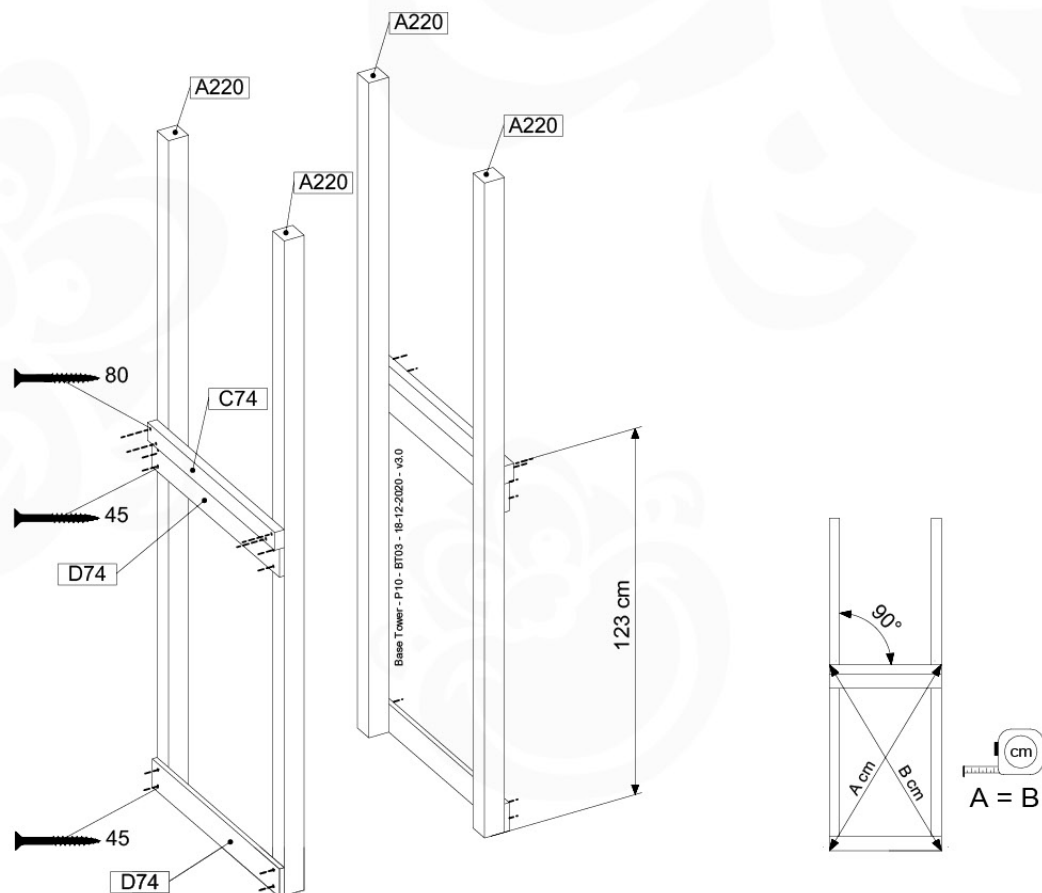

06 Playground Foundation

FD03

06-1

Foundation Plan - P04 - Z7-11-2020 - v3

07 Base Tower

BT03

(194_100)

	PartNo	PartName	QTY.
Hardware Pack 100_600	001_406	Stealth Screw 8x45	6
	002_220	Gap Point Screw T25 - 5x45	72
	002_223	Gap Point Screw T25 - 5x80	16
Other	007_001	Ground-anchor	2
Hardware Pack 100_600	022_31x	bpc-base version 3	4
	022_84x	bpc cover	4
Wood	A220	Post 70x70 L2200	4
	C74	Beam 740 mm	4
	D60	Board 600 mm	10
	D74	Board 740 mm	8

Base Tower - P10 - BT03 - 18-12-2020 - v3.0

07-1

07-2

07-3

08 Balustrade (1x)

BL01

(194_101)

	PartNo	PartName	QTY.
Hardware Pack 100_601	002_220	Gap Point Screw T25 - 5x45	16
	002_223	Gap Point Screw T25 - 5x80	4
Wood	C74	Beam 740 mm	1
	D65	Board 650 mm	4