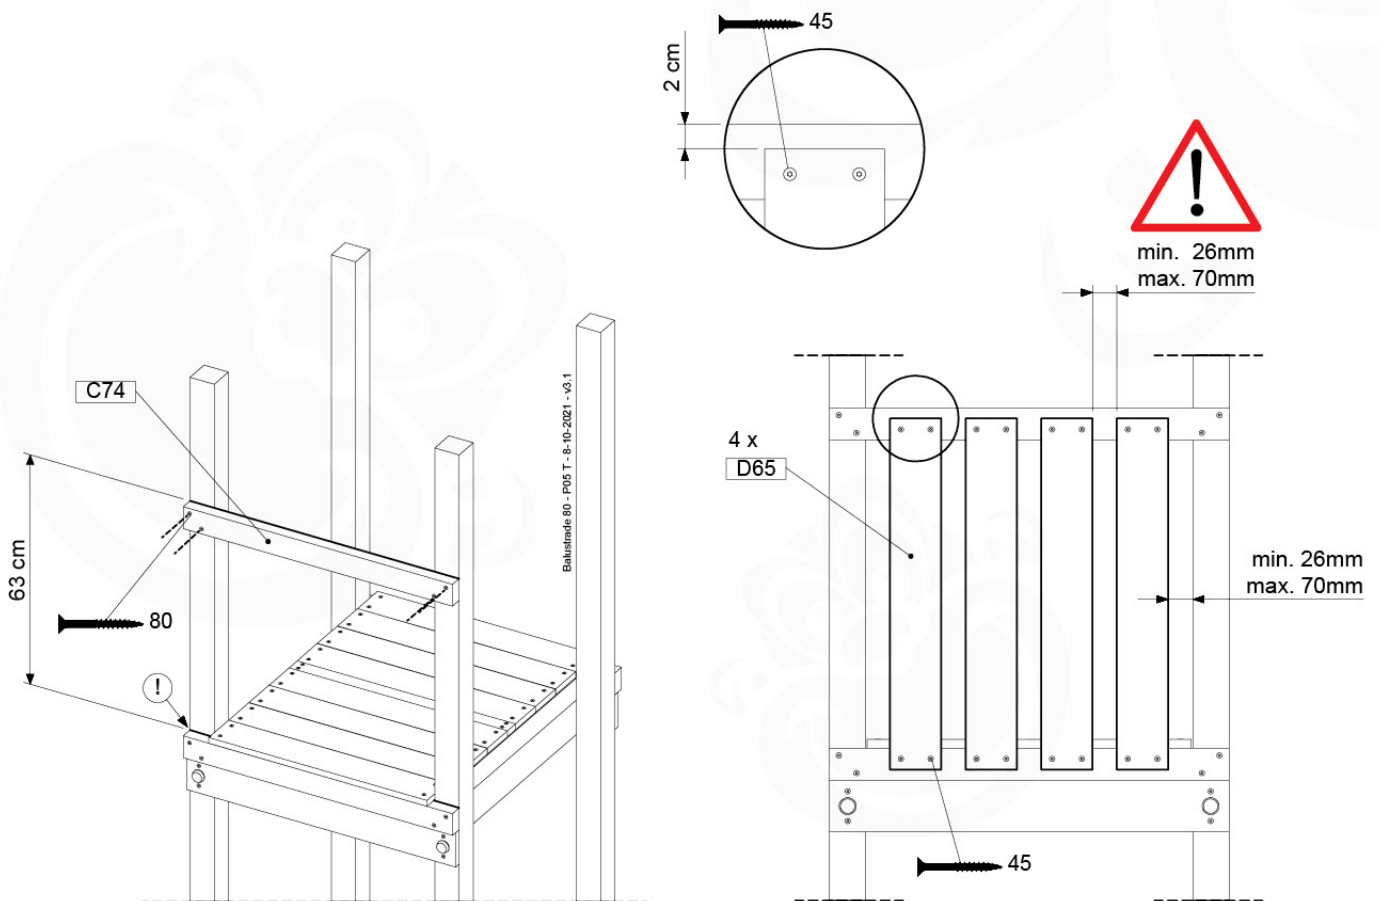

12 Balustrade (1x)

BL02

(194_101)

	PartNo	PartName	QTY.
Hardware Pack 100_601	002_220	Gap Point Screw T25 - 5x45	16
	002_223	Gap Point Screw T25 - 5x80	4
Wood	C74	Beam 740 mm	1
	D65	Board 650 mm	4

Balustrade 80 - P03 T - 8-10-2021 - v0.1

12-1