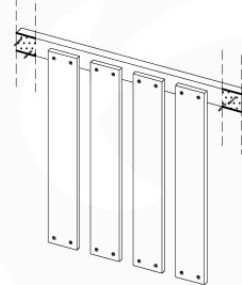

Roof Clapboard - PD2 - 3-8-2021 - v3

09-1

09-2

09-3

10 Base Tower

BT02

(194_100)

	PartNo	PartName	QTY.
Hardware Pack 100_600	001_406	Stealth Screw 8x45	6
	002_220	Gap Point Screw T25 - 5x45	72
	002_223	Gap Point Screw T25 - 5x80	16
Other	007_001	Ground-anchor	2
Hardware Pack 100_600	022_31x	bpc-base version 3	4
	022_84x	bpc cover	4
Wood	A200	Post 70x70 L2000	2
	A220	Post 70x70 L2200	2
	C74	Beam 740 mm	4
	D60	Board 600 mm	10
	D74	Board 740 mm	8

Base Tower - P03 - BT02 - 18-12-2020 - v3.0

10-1

Tower for Rope ladder

10-2

10-3

11 Balustrade (1x)

BL01

(194_101)