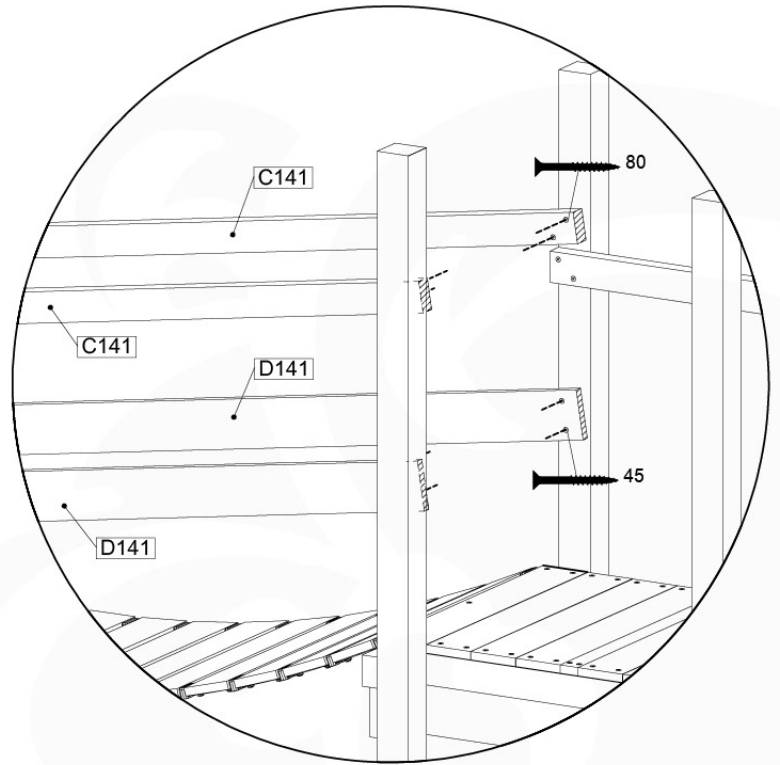

15-5

16 Ladder

LA02

(194_103)

	PartNo	PartName	QTY.
Hardware Pack 100_603	001_404	Stealth Screw 8x30	4
	002_219	Gap Point Screw T25 - 5x30	4
	002_220	Gap Point Screw T25 - 5x45	6
	002_223	Gap Point Screw T25 - 5x80	4
Other	005_03x	Ladder Rung Y/B/G/R	3
	005_522	Connection Bracket Mini Market	2
	022_835	Rung Cap	6
	120_102	Handgrip set (2x Complete)	1
Wood	C74	Beam 740 mm	1
	C130	Beam 1300 mm	2

Ladder - P02.125 - 27-9-2021 - v4