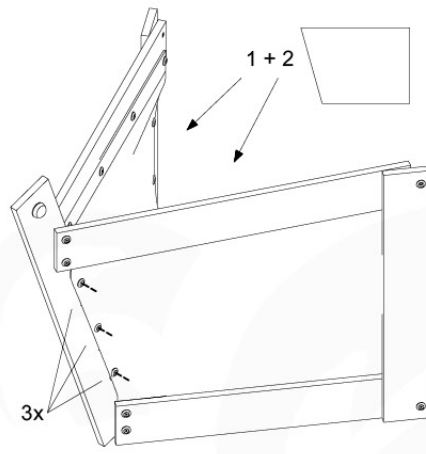

14-6

15 Clatter Bridge

CB01

(194_116)

	PartNo	PartName	QTY.
Hardware Pack 100_614	002_036	16mm Pan Head Tapping Screw T25	72
	002_220	Gap Point Screw T25 - 5x45	10
	002_223	Gap Point Screw T25 - 5x80	12
	003_034	M6 Washer	72
Other	022_911	Bridge Spacer	26
	121_114	BridgeLink Strap 210cm	3
Wood	C141	Beam 1410 mm	2
	D60	Board 600 mm	12
	D141	Board 1410 mm	2

Clatter Bridge - P102 - 12-11-2020 - v3