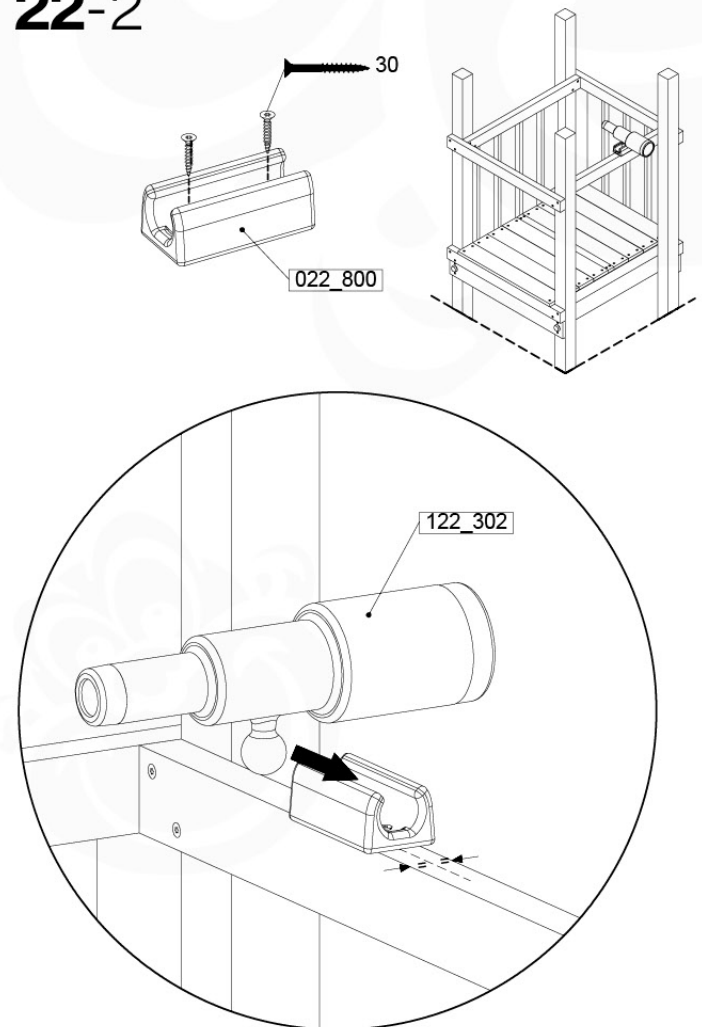

22-2

Accessory set - P03 - 29.9.2021 - 14