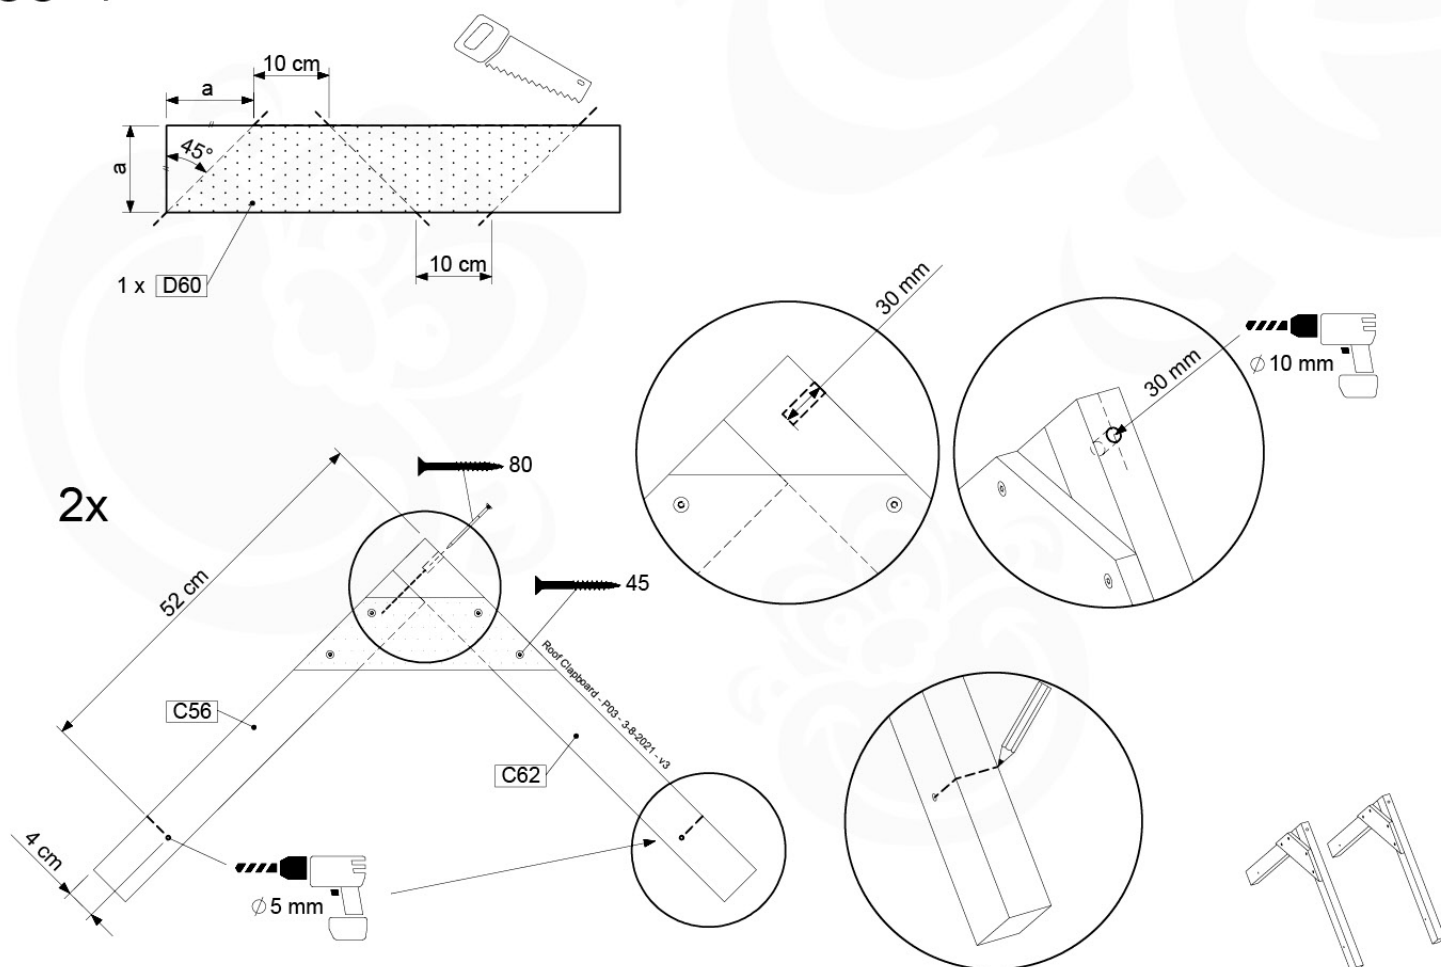

09 Roof Clapboard

RF01

(194_111)

	PartNo	PartName	QTY.
Hardware Pack 100_609	001_417	Stealth Screw 8x80	4
	002_220	Gap Point Screw T25 - 5x45	48
	002_223	Gap Point Screw T25 - 5x80	2
Timber	C56	Beam 550 mm	2
	C62	Beam 620 mm	2
	D60	Board 600 mm	1
	D74	Board 740 mm	16

Roof Clapboard - PD2 - 3-8-2021 - v3

09-1