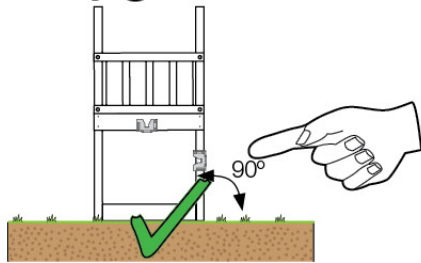

05 Safe Playground Planning

05-1