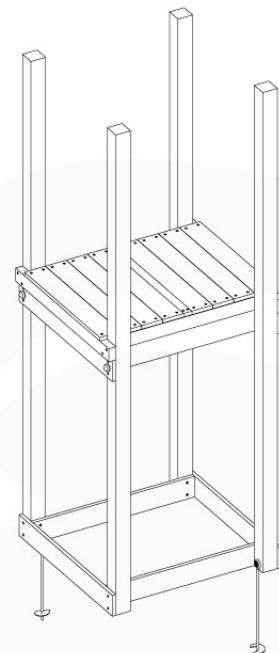

06 Playground Foundation

FD03

06-1

Foundation Plan - P04 - Z7-11-2020 - v3

07 Base Tower

BT03

(194_100)

	PartNo	PartName	QTY.
Hardware Pack 100_600	001_406	Stealth Screw 8x45	6
	002_220	Gap Point Screw T25 - 5x45	72
	002_223	Gap Point Screw T25 - 5x80	16
Other	007_001	Ground-anchor	2
Hardware Pack 100_600	022_31x	bpc-base version 3	4
	022_84x	bpc cover	4
Wood	A220	Post 70x70 L2200	4
	C74	Beam 740 mm	4
	D60	Board 600 mm	10
	D74	Board 740 mm	8

Base Tower - P10 - BT03 - 18-12-2020 - v3.0

07-1

07-2

07-3

08 Balustrade (1x)

BL01

(194_101)

	PartNo	PartName	QTY.
Hardware Pack 100_601	002_220	Gap Point Screw T25 - 5x45	16
	002_223	Gap Point Screw T25 - 5x80	4
Wood	C74	Beam 740 mm	1
	D65	Board 650 mm	4

Balustrade 80 - PO2 U - 8-10-2021 - v3.1

08-1

09 Roof Clapboard

RF01

(194_111)

	PartNo	PartName	QTY.
Hardware Pack 100_609	001_417	Stealth Screw 8x80	4
	002_220	Gap Point Screw T25 - 5x45	48
	002_223	Gap Point Screw T25 - 5x80	2
Timber	C56	Beam 550 mm	2
	C62	Beam 620 mm	2
	D60	Board 600 mm	1
	D74	Board 740 mm	16

Roof Clapboard - PD2 - 3-8-2021 - v3

09-1

09-2

09-3

10 Base Tower

BT02

(194_100)

	PartNo	PartName	QTY.
Hardware Pack 100_600	001_406	Stealth Screw 8x45	6
	002_220	Gap Point Screw T25 - 5x45	72
	002_223	Gap Point Screw T25 - 5x80	16
Other	007_001	Ground-anchor	2
Hardware Pack 100_600	022_31x	bpc-base version 3	4
	022_84x	bpc cover	4
Wood	A200	Post 70x70 L2000	2
	A220	Post 70x70 L2200	2
	C74	Beam 740 mm	4
	D60	Board 600 mm	10
	D74	Board 740 mm	8