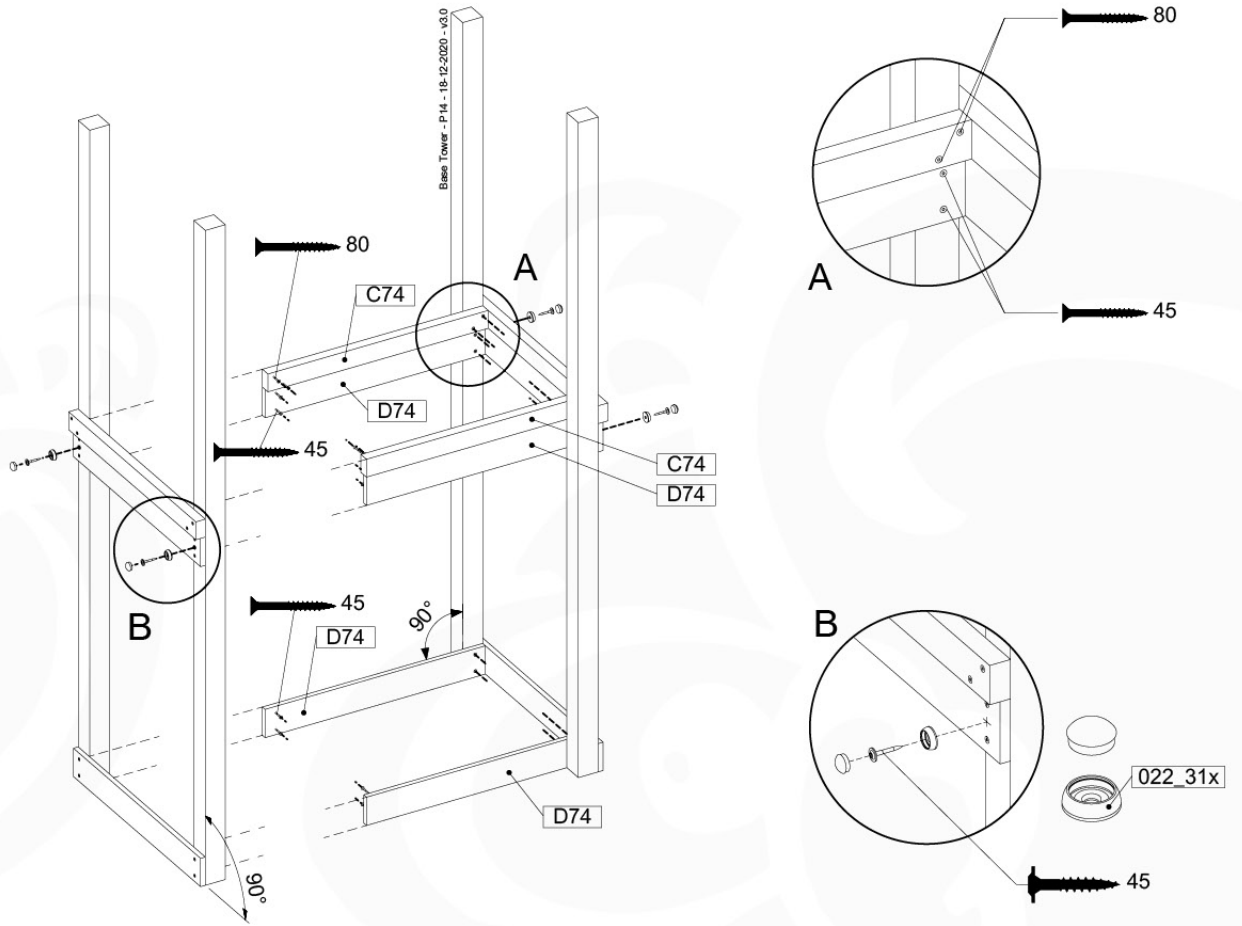

Base Tower - P03 - BT02 - 18-12-2020 - v3.0

10-1

Tower for Rope ladder

10-2

10-3

11 Balustrade (1x)

BL01

(194_101)

	PartNo	PartName	QTY.
Hardware Pack 100_601	002_220	Gap Point Screw T25 - 5x45	16
	002_223	Gap Point Screw T25 - 5x80	4
Wood	C74	Beam 740 mm	1
	D65	Board 650 mm	4

Balustrade 80 - PO2 U - 8-10-2021 - v3.1