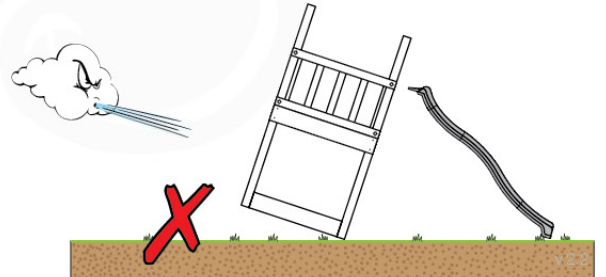

06 Playground Foundation

FD03

06-1

Foundation Plan - P04 - Z7-11-2020 - v3

07 Base Tower

BT03

(194_100)

	PartNo	PartName	QTY.
Hardware Pack 100_600	001_406	Stealth Screw 8x45	6
	002_220	Gap Point Screw T25 - 5x45	72
	002_223	Gap Point Screw T25 - 5x80	16
Other	007_001	Ground-anchor	2
Hardware Pack 100_600	022_31x	bpc-base version 3	4
	022_84x	bpc cover	4
Wood	A220	Post 70x70 L2200	4
	C74	Beam 740 mm	4
	D60	Board 600 mm	10
	D74	Board 740 mm	8