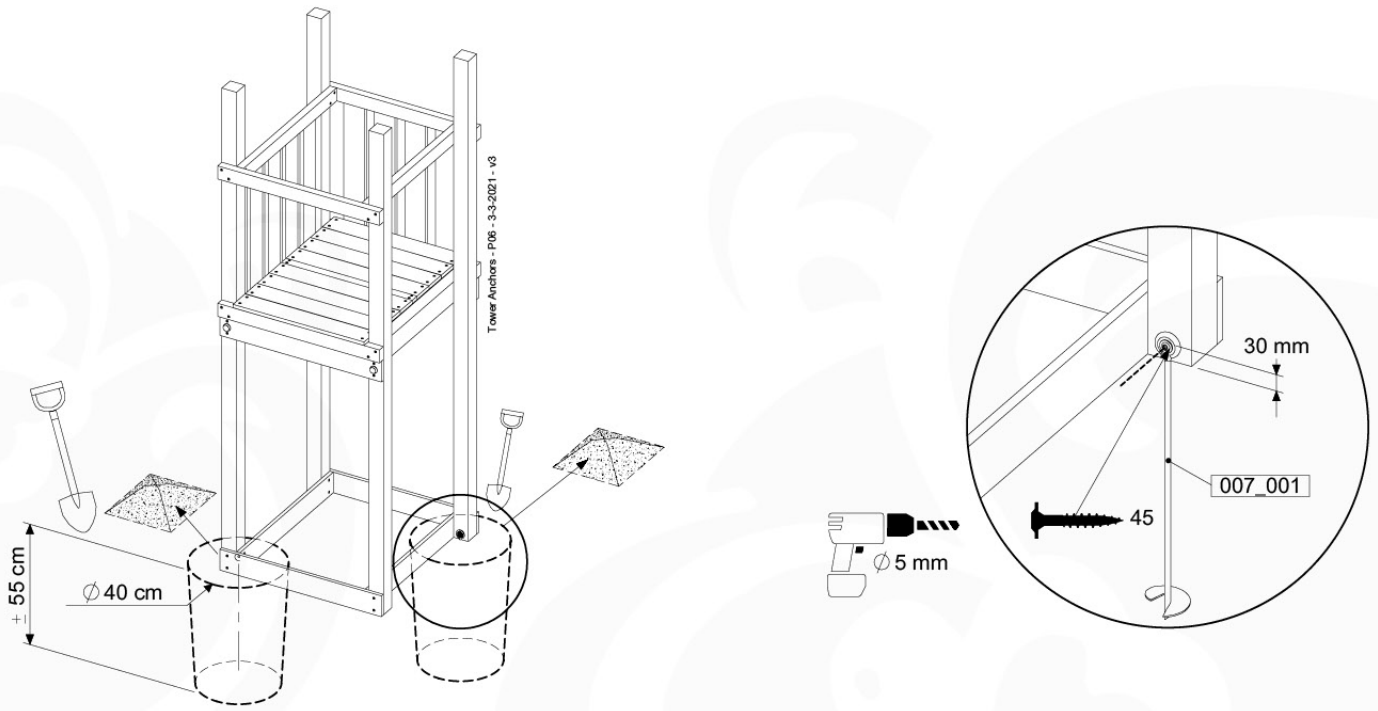

Assembly Package Tower
194_100

45

007_001

Tower Anchors - P04 - 3.9.2021 - 03

18-1

18-2

19 Add-on

Wavy Star Slide XL