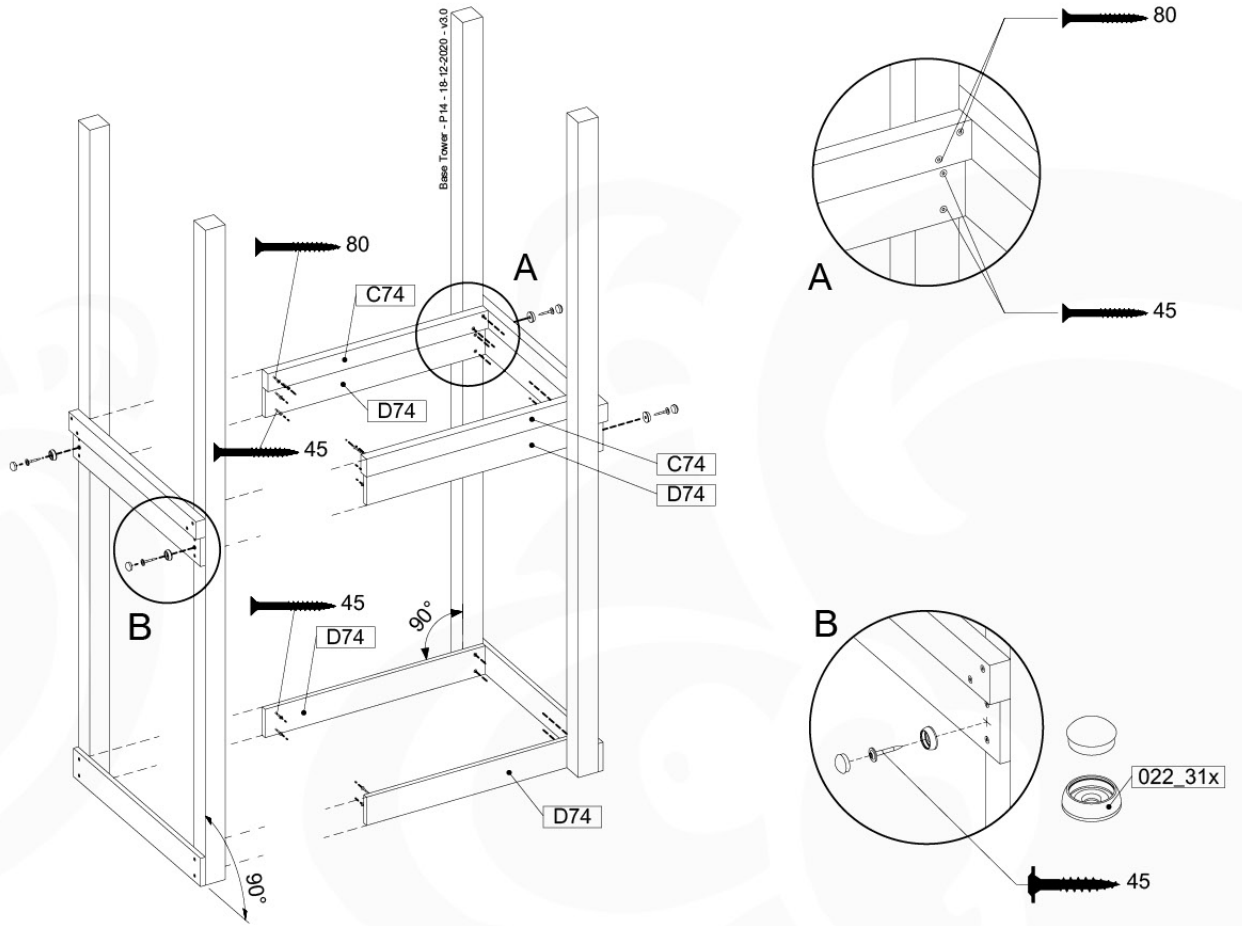

06 Playground Foundation

FD03

06-1

Foundation Plan - P04 - Z7-11-2020 - v3

07 Base Tower

BT03

(194_100)

	PartNo	PartName	QTY.
Hardware Pack 100_600	001_406	Stealth Screw 8x45	6
	002_220	Gap Point Screw T25 - 5x45	72
	002_223	Gap Point Screw T25 - 5x80	16
Other	007_001	Ground-anchor	2
Hardware Pack 100_600	022_31x	bpc-base version 3	4
	022_84x	bpc cover	4
Wood	A220	Post 70x70 L2200	4
	C74	Beam 740 mm	4
	D60	Board 600 mm	10
	D74	Board 740 mm	8

Base Tower - P10 - BT03 - 18-12-2020 - v3.0

07-1

07-2

07-3

08 Balustrade (1x)

BL01

(194_101)

	PartNo	PartName	QTY.
Hardware Pack 100_601	002_220	Gap Point Screw T25 - 5x45	16
	002_223	Gap Point Screw T25 - 5x80	4
Wood	C74	Beam 740 mm	1
	D65	Board 650 mm	4