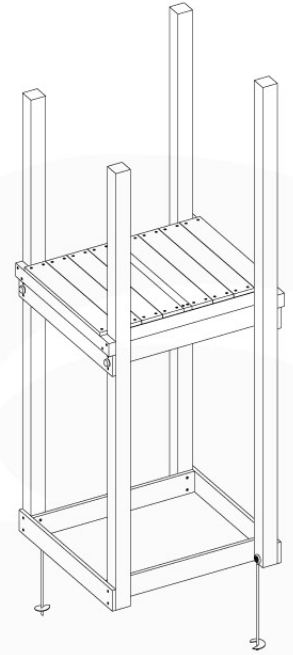

Base Tower - P10 - BT03 - 18-12-2020 - v3.0

07-1

07-2

07-3

08 Balustrade (1x)

BL01

(194_101)

	PartNo	PartName	QTY.
Hardware Pack 100_601	002_220	Gap Point Screw T25 - 5x45	16
	002_223	Gap Point Screw T25 - 5x80	4
Wood	C74	Beam 740 mm	1
	D65	Board 650 mm	4

Balustrade 80 - PO2 U - 8-10-2021 - v3.1

08-1

09 Roof Clapboard

RF01

(194_111)

	PartNo	PartName	QTY.
Hardware Pack 100_609	001_417	Stealth Screw 8x80	4
	002_220	Gap Point Screw T25 - 5x45	48
	002_223	Gap Point Screw T25 - 5x80	2
Timber	C56	Beam 550 mm	2
	C62	Beam 620 mm	2
	D60	Board 600 mm	1
	D74	Board 740 mm	16

Roof Clapboard - PD2 - 3-8-2021 - v3

09-1

09-2

09-3

10 Base Tower

BT02

(194_100)

	PartNo	PartName	QTY.
Hardware Pack 100_600	001_406	Stealth Screw 8x45	6
	002_220	Gap Point Screw T25 - 5x45	72
	002_223	Gap Point Screw T25 - 5x80	16
Other	007_001	Ground-anchor	2
Hardware Pack 100_600	022_31x	bpc-base version 3	4
	022_84x	bpc cover	4
Wood	A200	Post 70x70 L2000	2
	A220	Post 70x70 L2200	2
	C74	Beam 740 mm	4
	D60	Board 600 mm	10
	D74	Board 740 mm	8

Base Tower - P03 - BT02 - 18-12-2020 - v3.0

10-1

Tower for Rope ladder

10-2

10-3

11 Balustrade (1x)

BL01

(194_101)