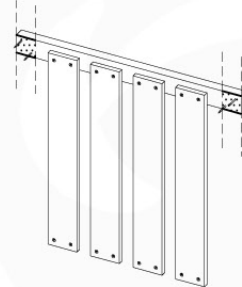

Base Tower - P10 - BT03 - 18-12-2020 - v3.0

07-1

07-2

07-3

08 Balustrade (1x)

BL01

(194_101)

	PartNo	PartName	QTY.
Hardware Pack 100_601	002_220	Gap Point Screw T25 - 5x45	16
	002_223	Gap Point Screw T25 - 5x80	4
Wood	C74	Beam 740 mm	1
	D65	Board 650 mm	4