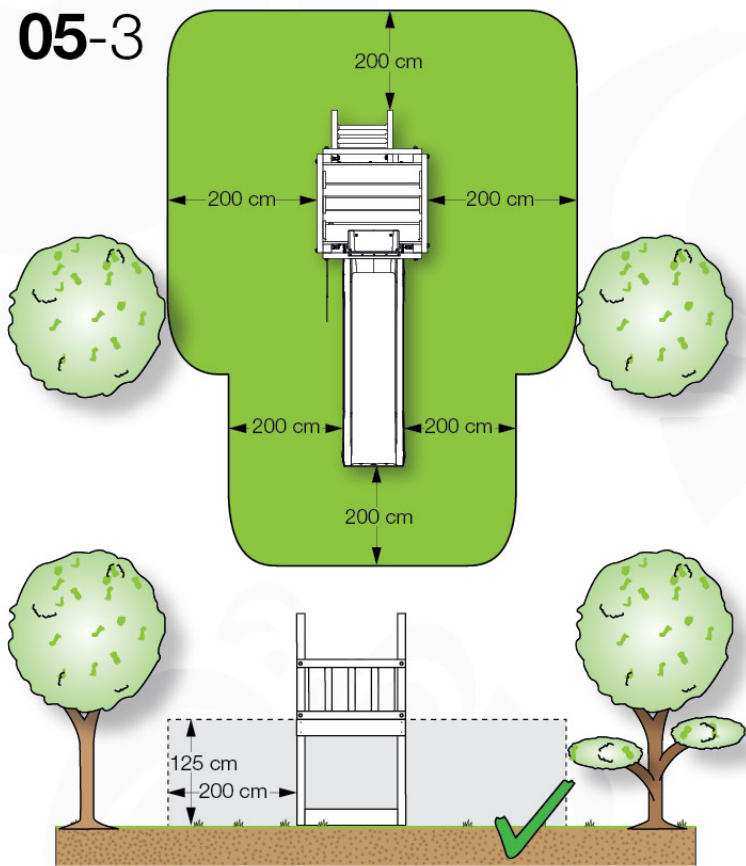

05 Safe Playground Planning

05-1

05-2

05-3

05-4

05-5