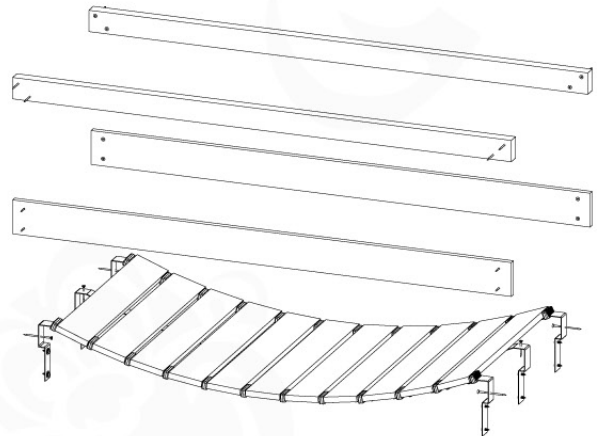

CB01

(194_116)

	PartNo	PartName	QTY.
Hardware Pack 100_614	002_036	16mm Pan Head Tapping Screw T25	72
	002_220	Gap Point Screw T25 - 5x45	10
	002_223	Gap Point Screw T25 - 5x80	12
	003_034	M6 Washer	72
Other	022_911	Bridge Spacer	26
	121_114	BridgeLink Strap 210cm	3
Wood	C141	Beam 1410 mm	2
	D60	Board 600 mm	12
	D141	Board 1410 mm	2