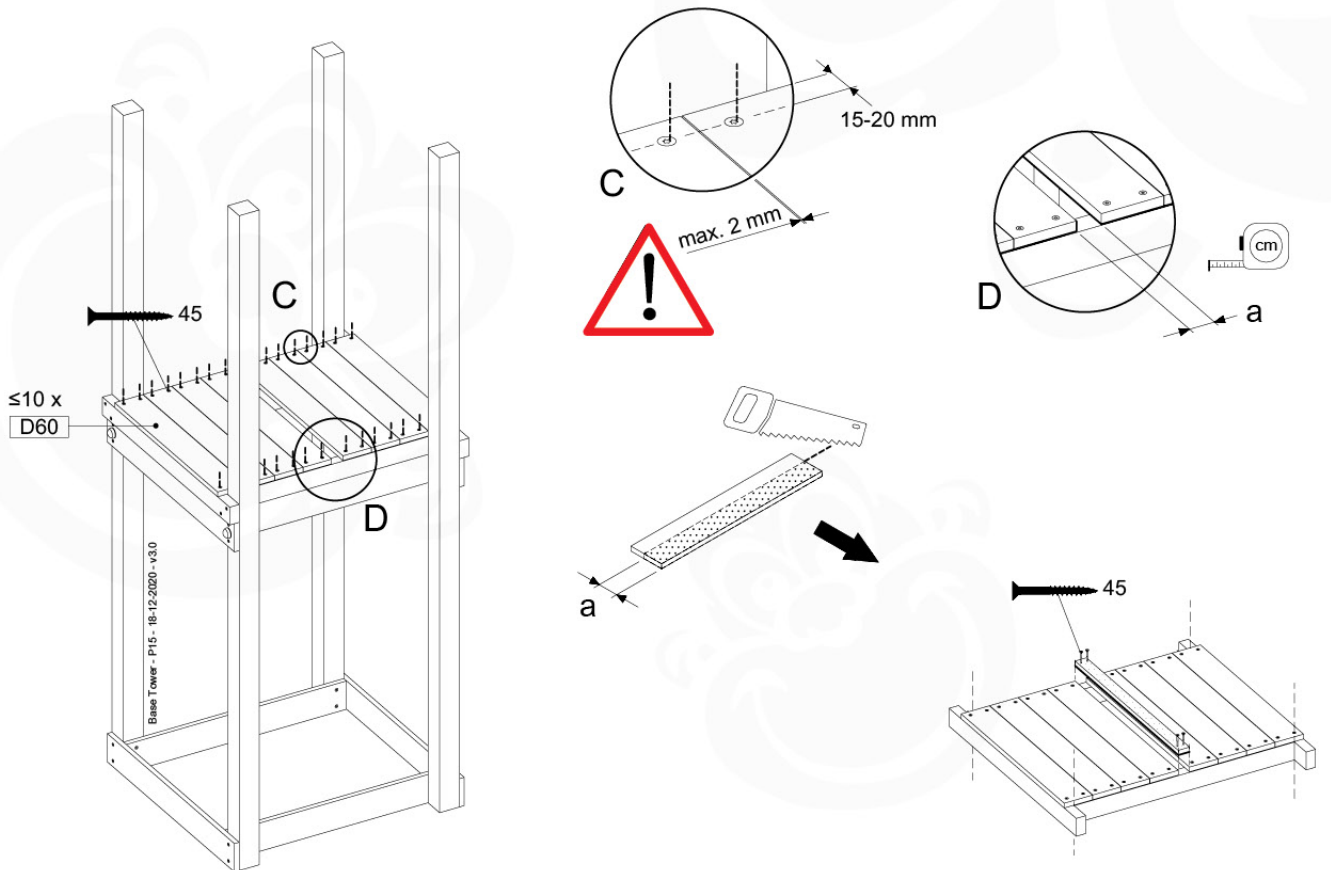

Base Tower - P10 - BT03 - 18-12-2020 - v3.0

07-1

07-2

07-3

08 Balustrade (1x)

BL01

(194_101)

	PartNo	PartName	QTY.
Hardware Pack 100_601	002_220	Gap Point Screw T25 - 5x45	16
	002_223	Gap Point Screw T25 - 5x80	4
Wood	C74	Beam 740 mm	1
	D65	Board 650 mm	4

Balustrade 80 - PO2 U - 8-10-2021 - v3.1

08-1

09 Roof Clapboard

RF01

(194_111)

	PartNo	PartName	QTY.
Hardware Pack 100_609	001_417	Stealth Screw 8x80	4
	002_220	Gap Point Screw T25 - 5x45	48
	002_223	Gap Point Screw T25 - 5x80	2
Timber	C56	Beam 550 mm	2
	C62	Beam 620 mm	2
	D60	Board 600 mm	1
	D74	Board 740 mm	16