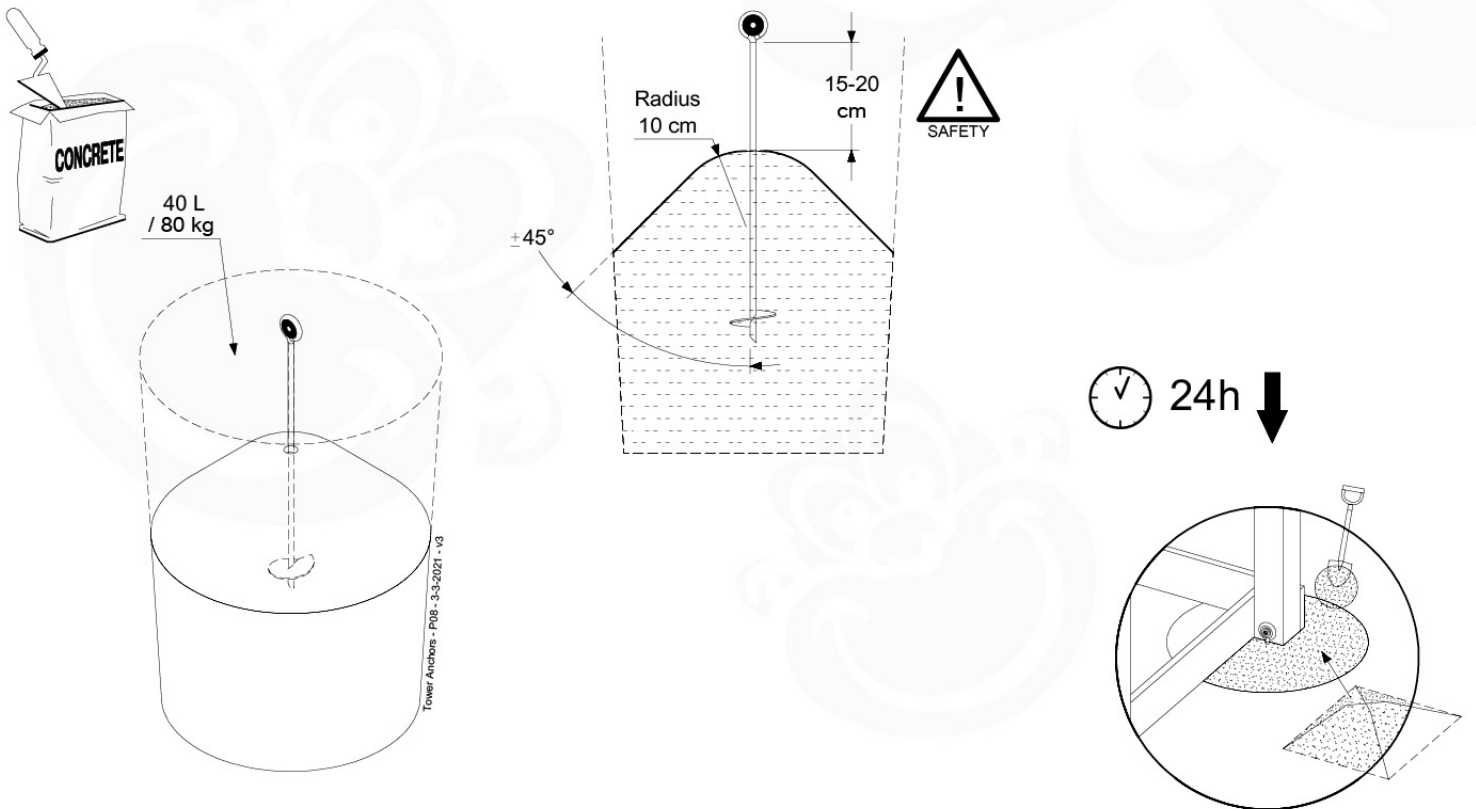

Assembly Package Tower
194_100

45

007_001

Tower Anchors - P04 - 3.9.2021 - 03

18-1

18-2

19 Add-on

Wavy Star Slide XL