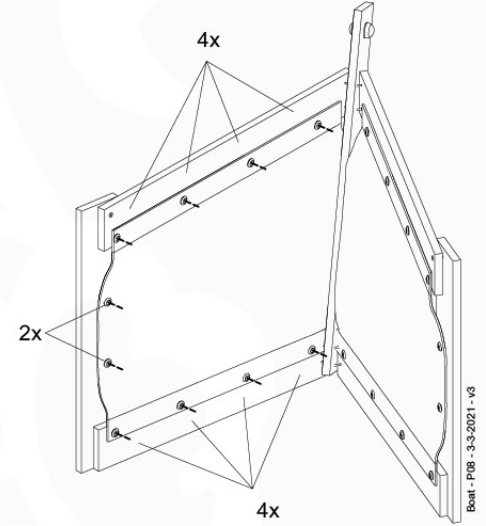

14-6

15 Clatter Bridge

CB01

(194_116)

	PartNo	PartName	QTY.
Hardware Pack 100_614	002_036	16mm Pan Head Tapping Screw T25	72
	002_220	Gap Point Screw T25 - 5x45	10
	002_223	Gap Point Screw T25 - 5x80	12
	003_034	M6 Washer	72
Other	022_911	Bridge Spacer	26
	121_114	BridgeLink Strap 210cm	3
Wood	C141	Beam 1410 mm	2
	D60	Board 600 mm	12
	D141	Board 1410 mm	2

Clatter Bridge - P102 - 12-11-2020 - v3