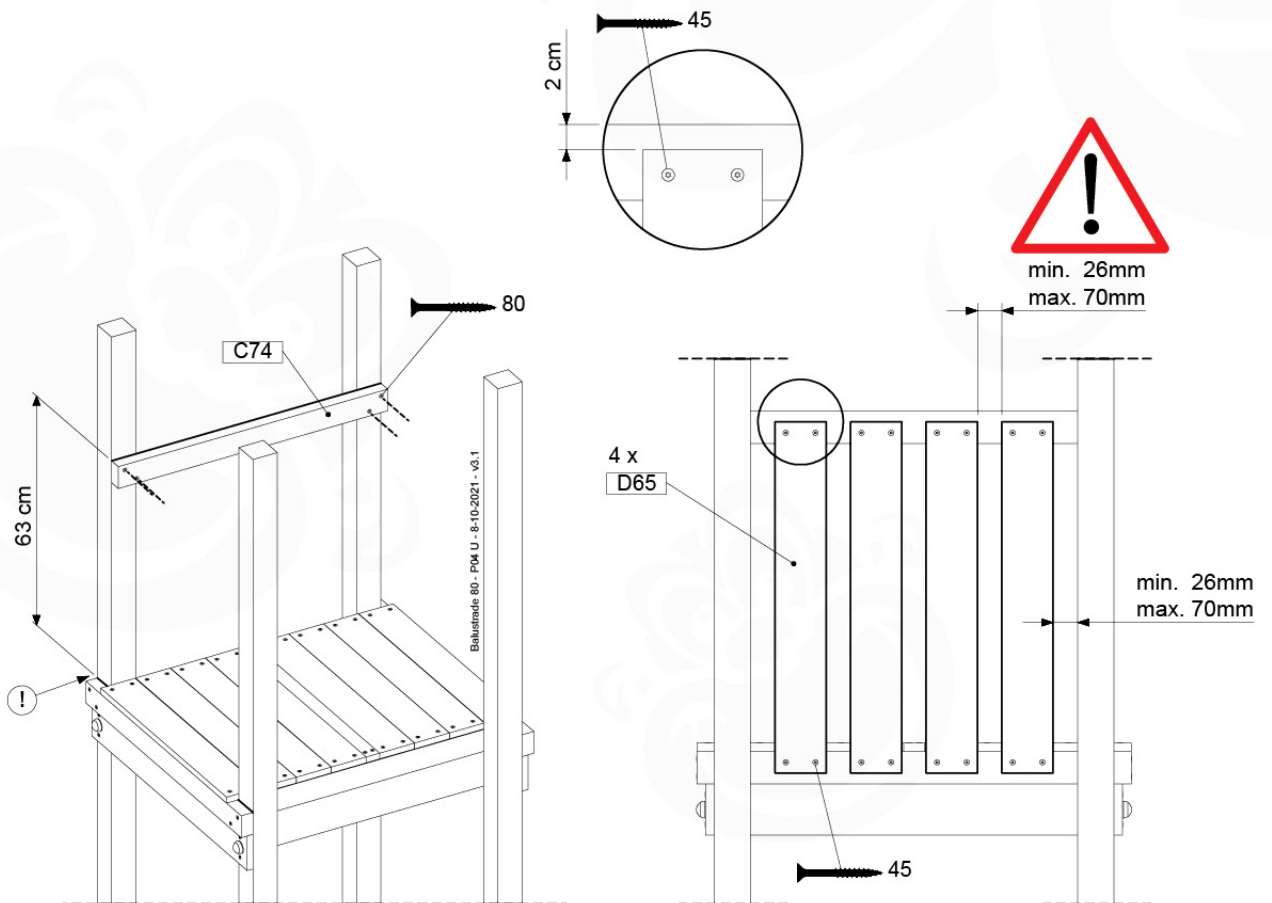

06 Playground Foundation

FD03

06-1

Foundation Plan - P04 - Z7-11-2020 - v3

07 Base Tower

BT03

(194_100)

	PartNo	PartName	QTY.
Hardware Pack 100_600	001_406	Stealth Screw 8x45	6
	002_220	Gap Point Screw T25 - 5x45	72
	002_223	Gap Point Screw T25 - 5x80	16
Other	007_001	Ground-anchor	2
Hardware Pack 100_600	022_31x	bpc-base version 3	4
	022_84x	bpc cover	4
Wood	A220	Post 70x70 L2200	4
	C74	Beam 740 mm	4
	D60	Board 600 mm	10
	D74	Board 740 mm	8

Base Tower - P10 - BT03 - 18-12-2020 - v3.0

07-1

07-2

07-3

08 Balustrade (1x)

BL01

(194_101)

	PartNo	PartName	QTY.
Hardware Pack 100_601	002_220	Gap Point Screw T25 - 5x45	16
	002_223	Gap Point Screw T25 - 5x80	4
Wood	C74	Beam 740 mm	1
	D65	Board 650 mm	4

Balustrade 80 - PO2 U - 8-10-2021 - v3.1

08-1

09 Roof Clapboard

RF01

(194_111)

	PartNo	PartName	QTY.
Hardware Pack 100_609	001_417	Stealth Screw 8x80	4
	002_220	Gap Point Screw T25 - 5x45	48
	002_223	Gap Point Screw T25 - 5x80	2
Timber	C56	Beam 550 mm	2
	C62	Beam 620 mm	2
	D60	Board 600 mm	1
	D74	Board 740 mm	16