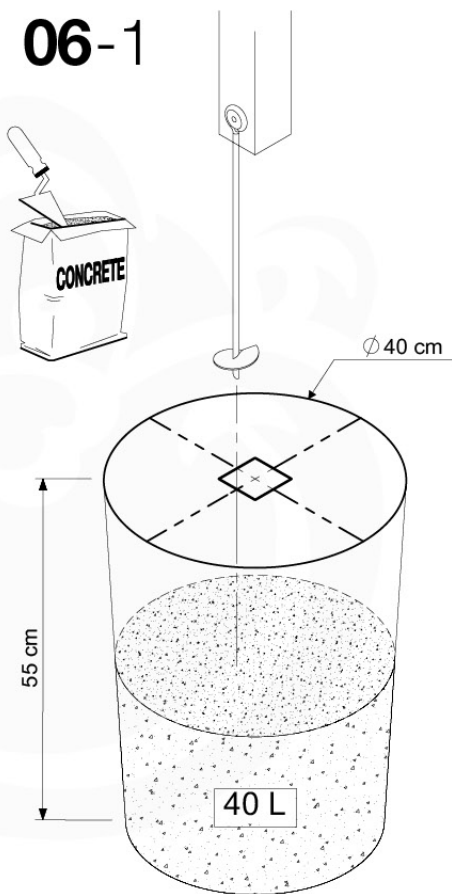

06 Playground Foundation

FD03

06-1

Foundation Plan - P04 - Z7-11-2020 - v3

07 Base Tower

BT03

(194_100)

	PartNo	PartName	QTY.
Hardware Pack 100_600	001_406	Stealth Screw 8x45	6
	002_220	Gap Point Screw T25 - 5x45	72
	002_223	Gap Point Screw T25 - 5x80	16
Other	007_001	Ground-anchor	2
Hardware Pack 100_600	022_31x	bpc-base version 3	4
	022_84x	bpc cover	4
Wood	A220	Post 70x70 L2200	4
	C74	Beam 740 mm	4
	D60	Board 600 mm	10
	D74	Board 740 mm	8

Base Tower - P10 - BT03 - 18-12-2020 - v3.0

07-1

07-2

07-3

08 Balustrade (1x)

BL01

(194_101)

	PartNo	PartName	QTY.
Hardware Pack 100_601	002_220	Gap Point Screw T25 - 5x45	16
	002_223	Gap Point Screw T25 - 5x80	4
Wood	C74	Beam 740 mm	1
	D65	Board 650 mm	4