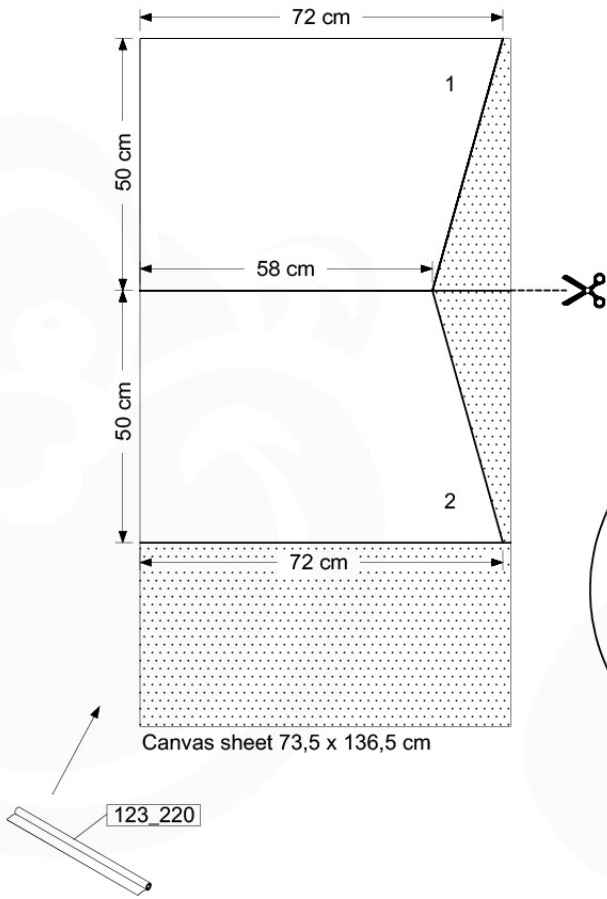

14-6

15 Clatter Bridge

CB01

(194_116)

	PartNo	PartName	QTY.
Hardware Pack 100_614	002_036	16mm Pan Head Tapping Screw T25	72
	002_220	Gap Point Screw T25 - 5x45	10
	002_223	Gap Point Screw T25 - 5x80	12
	003_034	M6 Washer	72
Other	022_911	Bridge Spacer	26
	121_114	BridgeLink Strap 210cm	3
Wood	C141	Beam 1410 mm	2
	D60	Board 600 mm	12
	D141	Board 1410 mm	2

Clatter Bridge - P102 - 12-11-2020 - v3