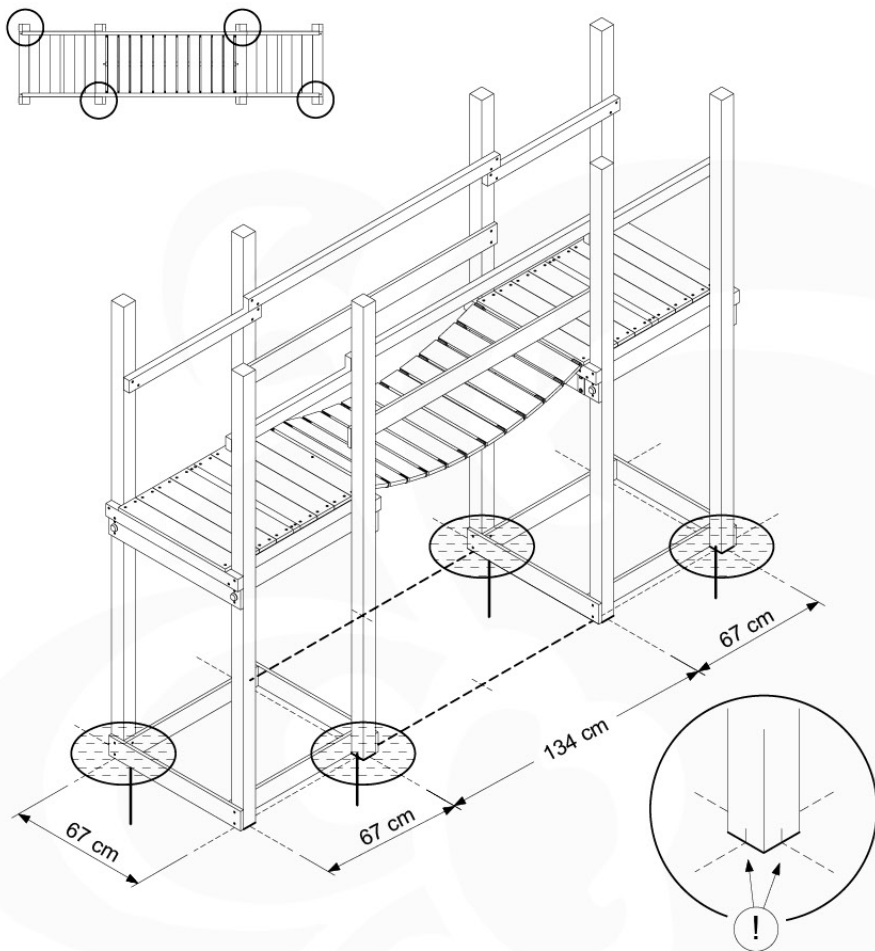

06 Playground Foundation

FD03

06-1

Foundation Plan - P04 - Z7-11-2020 - v3

07 Base Tower

BT03

(194_100)

	PartNo	PartName	QTY.
Hardware Pack 100_600	001_406	Stealth Screw 8x45	6
	002_220	Gap Point Screw T25 - 5x45	72
	002_223	Gap Point Screw T25 - 5x80	16
Other	007_001	Ground-anchor	2
Hardware Pack 100_600	022_31x	bpc-base version 3	4
	022_84x	bpc cover	4
Wood	A220	Post 70x70 L2200	4
	C74	Beam 740 mm	4
	D60	Board 600 mm	10
	D74	Board 740 mm	8

Base Tower - P10 - BT03 - 18-12-2020 - v3.0

07-1

07-2

07-3

08 Balustrade (1x)

BL01

(194_101)

	PartNo	PartName	QTY.
Hardware Pack 100_601	002_220	Gap Point Screw T25 - 5x45	16
	002_223	Gap Point Screw T25 - 5x80	4
Wood	C74	Beam 740 mm	1
	D65	Board 650 mm	4