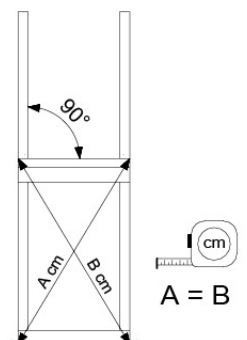

10 Base Tower

BT02

(194_100)

	PartNo	PartName	QTY.
Hardware Pack 100_600	001_406	Stealth Screw 8x45	6
	002_220	Gap Point Screw T25 - 5x45	72
	002_223	Gap Point Screw T25 - 5x80	16
Other	007_001	Ground-anchor	2
Hardware Pack 100_600	022_31x	bpc-base version 3	4
	022_84x	bpc cover	4
Wood	A200	Post 70x70 L2000	2
	A220	Post 70x70 L2200	2
	C74	Beam 740 mm	4
	D60	Board 600 mm	10
	D74	Board 740 mm	8

Base Tower - P03 - BT02 - 18-12-2020 - v3.0

10-1