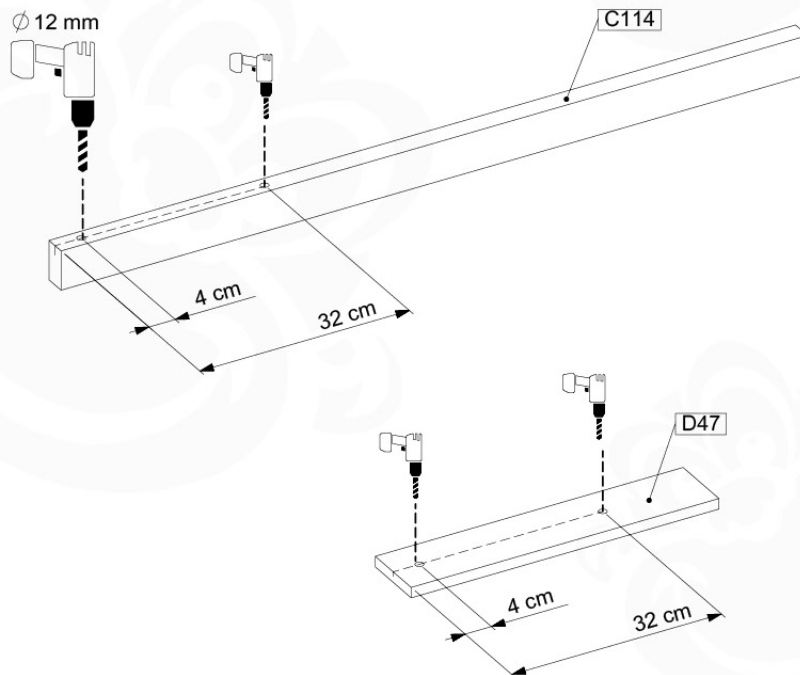

13 Rope Ladder

RL02

(194_115)

	PartNo	PartName	QTY.
Hardware Pack 100_613	001_417	Stealth Screw 8x80	1
	002_220	Gap Point Screw T25 - 5x45	3
	002_223	Gap Point Screw T25 - 5x80	7
Other	020_308	Rope 10mm x 7,6m	1
	022_52x	Rope Ladder Rung -28cm-	6
Wood	C74	Beam 740 mm	1
	C114	Beam 1140 mm	1
	D47	Board 470 mm	1

Rope Ladder - P102 - 5-1-2021 - V3

13-1