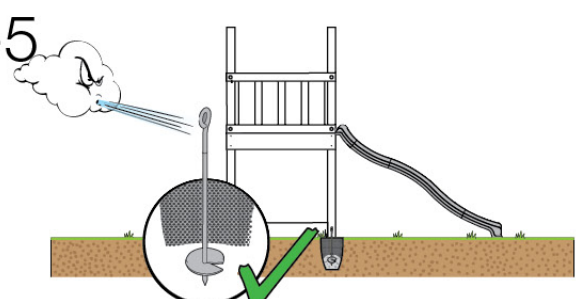

06 Playground Foundation

FD03

06-1

Foundation Plan - P04 - Z7-11-2020 - v3

07 Base Tower

BT03

(194_100)

	PartNo	PartName	QTY.
Hardware Pack 100_600	001_406	Stealth Screw 8x45	6
	002_220	Gap Point Screw T25 - 5x45	72
	002_223	Gap Point Screw T25 - 5x80	16
Other	007_001	Ground-anchor	2
Hardware Pack 100_600	022_31x	bpc-base version 3	4
	022_84x	bpc cover	4
Wood	A220	Post 70x70 L2200	4
	C74	Beam 740 mm	4
	D60	Board 600 mm	10
	D74	Board 740 mm	8