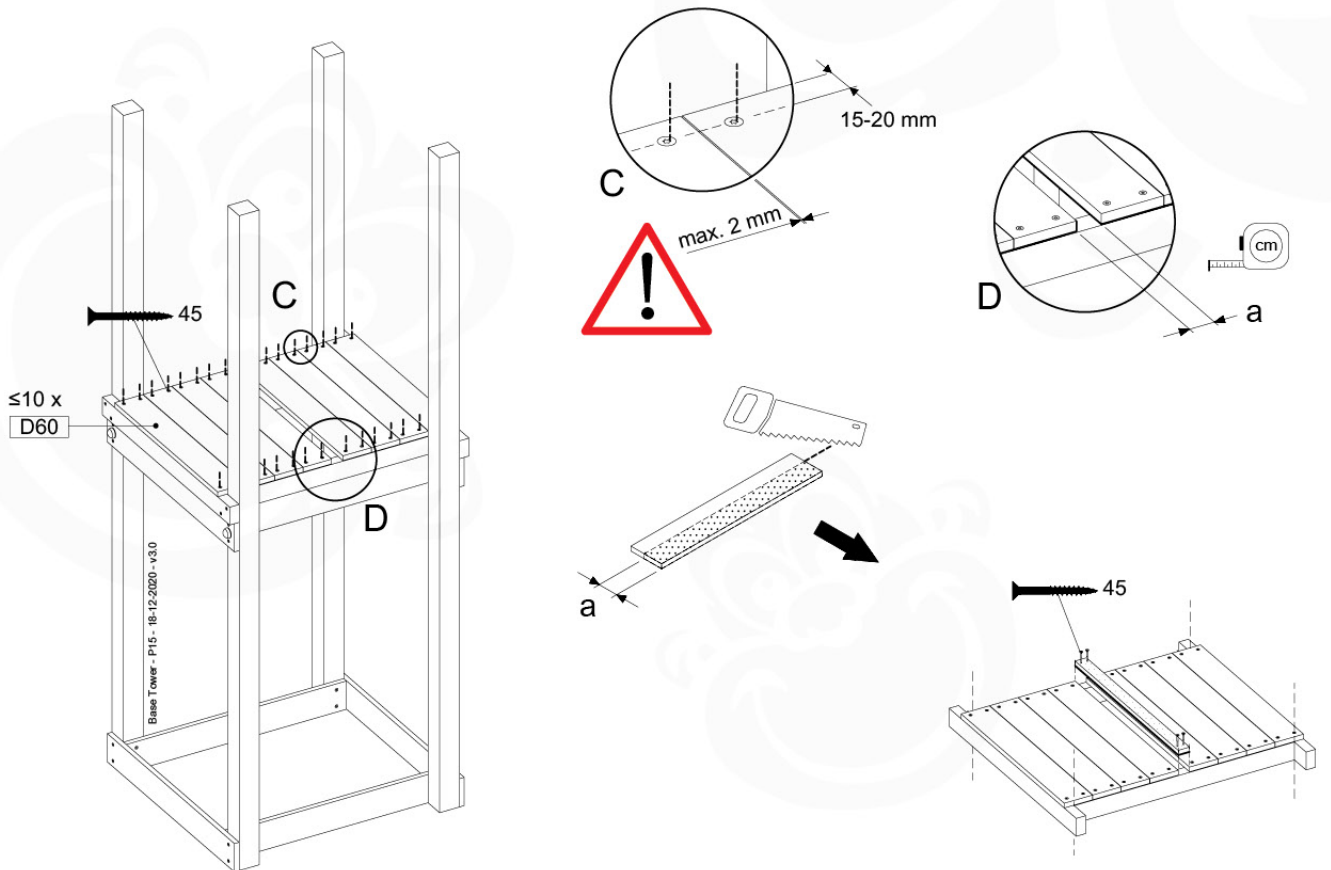

Base Tower - P03 - BT02 - 18-12-2020 - v3.0

10-1

Tower for Rope ladder

10-2

10-3

11 Balustrade (1x)

BL01

(194_101)

	PartNo	PartName	QTY.
Hardware Pack 100_601	002_220	Gap Point Screw T25 - 5x45	16
	002_223	Gap Point Screw T25 - 5x80	4
Wood	C74	Beam 740 mm	1
	D65	Board 650 mm	4

Balustrade 80 - PO2 U - 8-10-2021 - v3.1