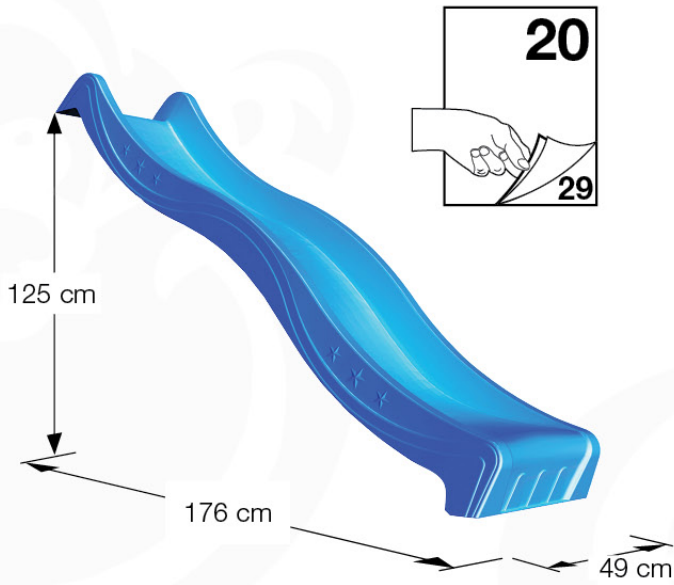

19 Add-on

Wavy Star Slide XL

- 324_100 Yellow
- 324_200 Blue
- 324_300 Green
- 324_400 Red
- 324_500 Fuchsia
- 324_600 Dark Green