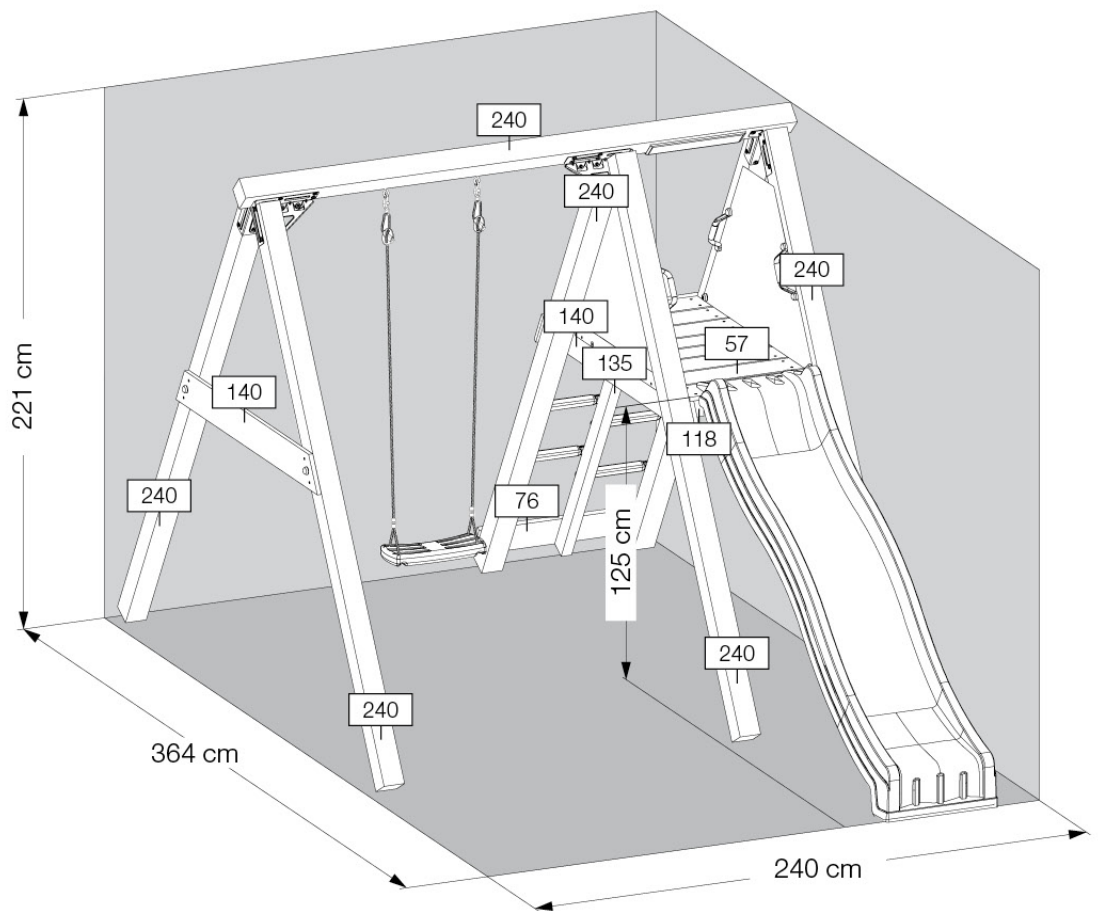

## Jungle Peak

801\_300

Instructions