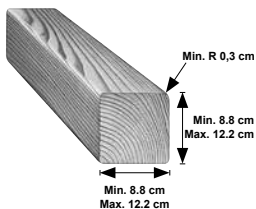

Picklist

S Series

S - Swing Module

S - Swing Module Start	S - Swing Seats (2 pcs)	Timber
1x	1x	0,2m ³

IMPORTANT!

Ordered Project

Delivered Kits

SERIAL NO.
S - SWING MODULE START

S - Swing Module Start
14_103_101_10

SERIAL NO.
S - SWING SEAT

S - Swing Seats (2 pcs)
14_203_101_05

part 2a Timber Pack

400	(400 cm ± 0,5 cm)		2x	2x
270	(270 cm ± 0,5 cm)		2x	2x
199	(198 - 199 cm)		-	1x

150_a	(150 cm ± 0,5 cm)		1x	-
-------	-------------------	--	----	---