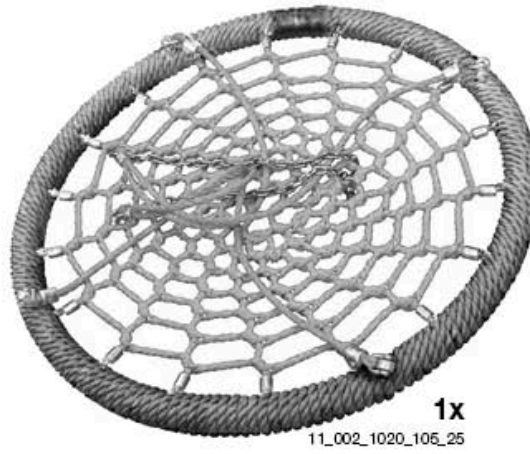

Assembly

S Series

Classic Swing Set
(15_901_020_00)

Nest Swing Set
(15_901_025_00)

www.tuv.com
ID 000055715

Owner's Manual

Assembly steps

2.1

mm
0
10
20
30
40
50
60
70
80
90
100

2.2

2.3

2.4

Timber

3.1

3.2

80 mm

45 mm

80 mm

45 mm

90 mm

50 mm

80 mm

45 mm

4'

4"

5

5.1a

5.1b

5.1c

8x M10

5.1d

16x 50 mm $\varnothing 17$ mm