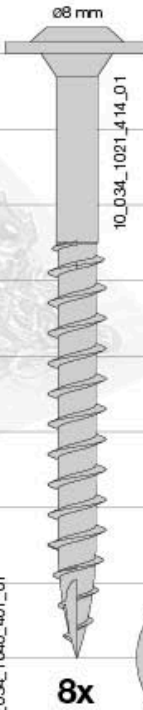

Assembly

S Series

Classic Swing Set
(15_901_020_00)

Nest Swing Set
(15_901_025_00)

www.tuv.com
ID 000055715

Owner's Manual

Assembly steps

2.1

mm
0
10
20
30
40
50
60
70
80
90
100

2.2

2.3

2.4

Timber

3.1

3.2

80 mm

45 mm

80 mm

45 mm

90 mm

50 mm

80 mm

45 mm

4'

4"

5

5.1a

5.1b

5.1c

8x M10

5.1d

16x 50 mm $\varnothing 17$ mm