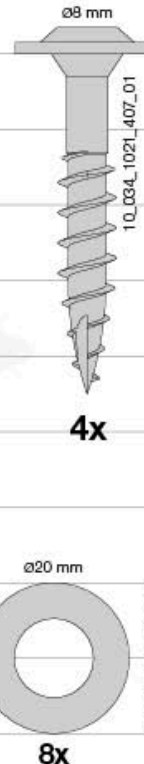

Assembly

S Series

Classic Swing Set
(15_901_020_00)

Nest Swing Set
(15_901_025_00)

www.tuv.com
ID 000055715

Owner's Manual

Assembly steps

2.1

mm
0
10
20
30
40
50
60
70
80
90
100

2.2

2.3

2.4

Timber

3.1

3.2

80 mm

45 mm

80 mm

45 mm

90 mm

50 mm

80 mm

45 mm

4'

4"

5

5.1a

5.1b

5.1c

8x M10

5.1d

16x 50 mm $\varnothing 17$ mm