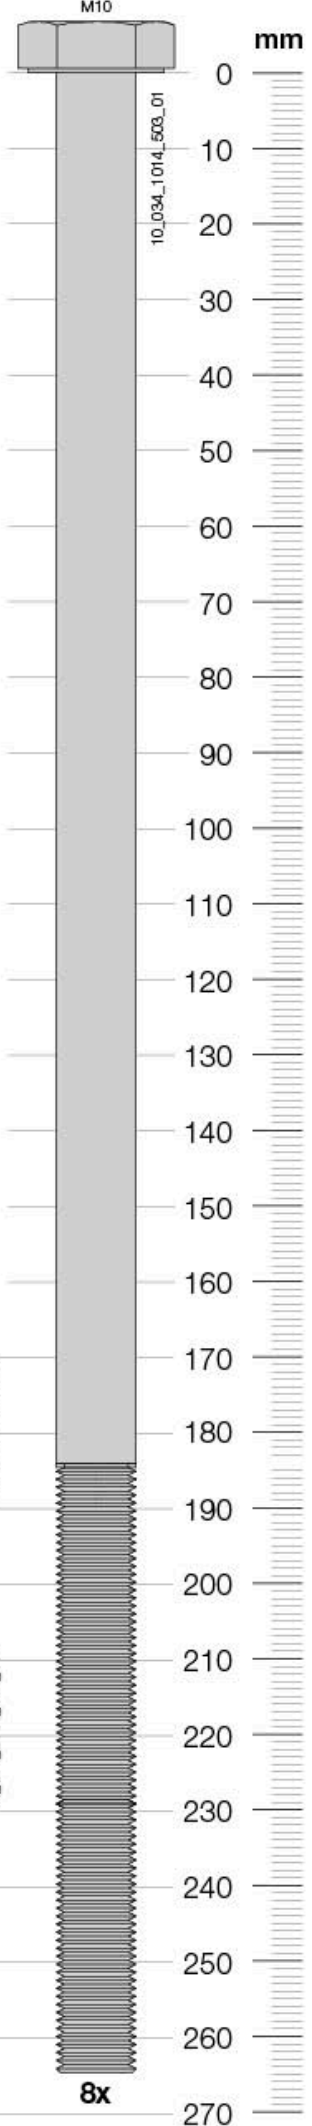

Assembly

S Series

Classic Swing Set
(15_901_020_00)

Nest Swing Set
(15_901_025_00)

www.tuv.com
ID 000055715

Owner's Manual

Assembly steps

2.1

mm
0
10
20
30
40
50
60
70
80
90
100

2.2

2.3

2.4

Timber

3.1

3.2

80 mm

45 mm

80 mm

45 mm

90 mm

50 mm

80 mm

45 mm

4'

4"

5

5.1a

5.1b

5.1c

8x M10

5.1d

16x 50 mm $\varnothing 17$ mm