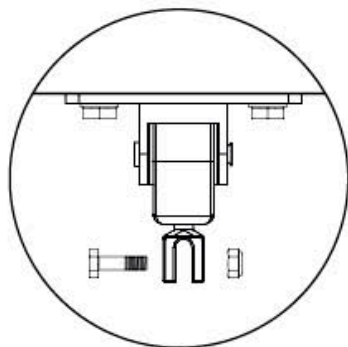

4"

5

5.1a

5.1b

5.1c

8x M10

5.1d

16x 50 mm $\varnothing 17$ mm

11_002_1020_101_25

2x

5.4" a

1x

11_002_1020_105_25

2x

10_026_2031_106_01

10_026_1021_106_01

5.5'

5.5''

Classic Swing set: ± 130 L / 260 kg (4x)
 Nest Swing set: ± 237 L / 475 kg (4x)

5.6a

5.6b

5.6c

6x 20 mm

6