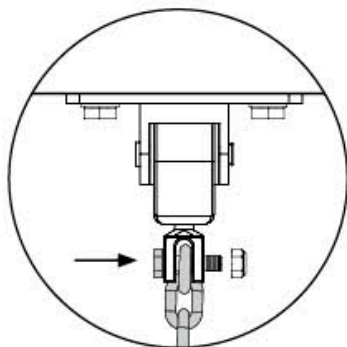

11_002_1020_101_25

2x

5.4" a

1x

11_002_1020_105_25

2x

10_026_2031_106_01

10_026_1021_106_01

5.5'

5.5''

Classic Swing set: ± 130 L / 260 kg (4x)
 Nest Swing set: ± 237 L / 475 kg (4x)

5.6a

5.6b

5.6c

6x 20 mm

6