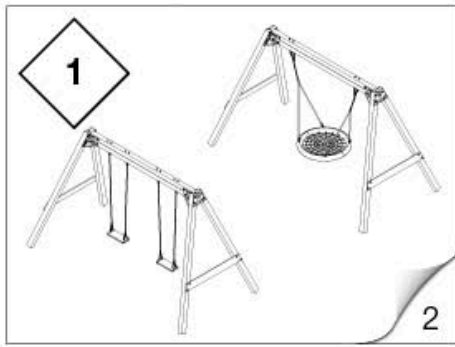

Assembly

S Series

Classic Swing Set
(15_901_020_00)

Nest Swing Set
(15_901_025_00)

www.tuv.com
ID 000055715

Owner's Manual

Assembly steps

2.1

mm
0
10
20
30
40
50
60
70
80
90
100

2.2

2.3

2.4

Timber

3.1

3.2

80 mm