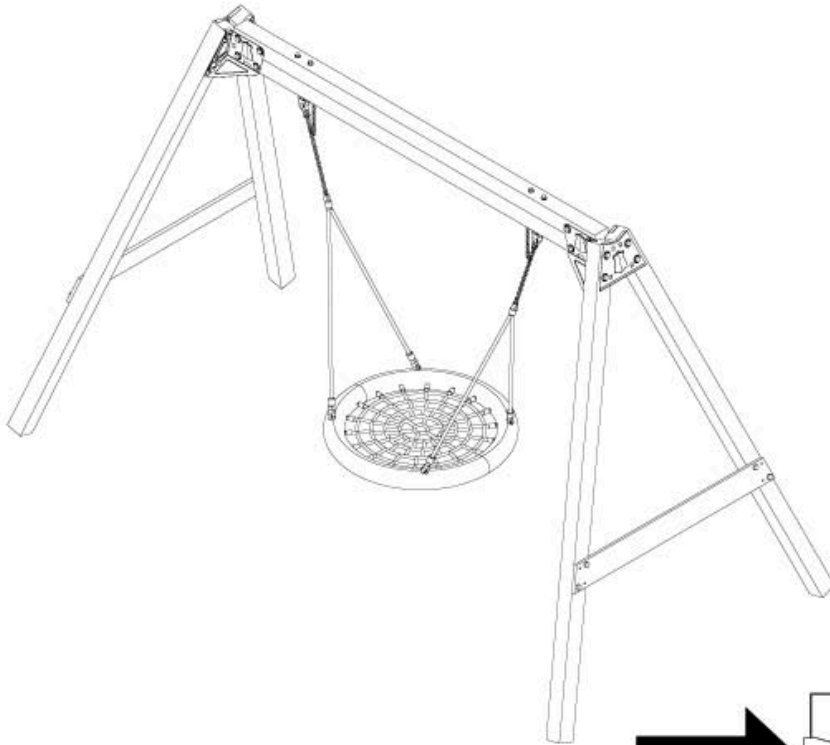

Assembly

S Series

Classic Swing Set
(15_901_020_00)

Nest Swing Set
(15_901_025_00)

www.tuv.com
ID 000055715

Owner's Manual

Assembly steps

2.1

45 mm

80 mm

45 mm

90 mm

50 mm

80 mm

45 mm

4'

4"

5

5.1a

5.1b

5.1c

8x M10

5.1d

16x 50 mm $\varnothing 17$ mm