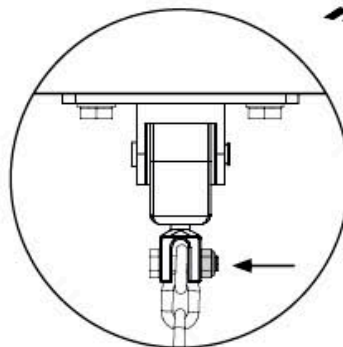

4"

5

5.1a

5.1b

5.1c

8x M10

5.1d

16x 50 mm $\varnothing 17$ mm

11_002_1020_101_25

2x

5.4" a

1x

11_002_1020_105_25

2x

10_026_2031_106_01

10_026_1021_106_01

5.5'

5.5''

Classic Swing set: ± 130 L / 260 kg (4x)
 Nest Swing set: ± 237 L / 475 kg (4x)

5.6a

5.6b

5.6c

6x 20 mm

6