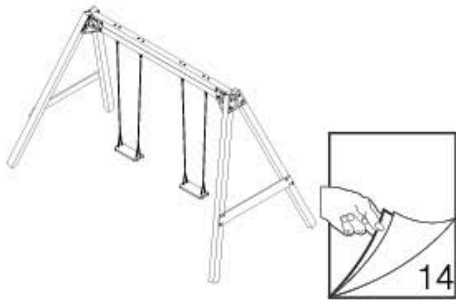

5.2

2x

5.3a

5.3b

5.4

5.4a

5.4a

5.4a

5.5'

5.5''

Classic Swing set: ± 130 L / 260 kg (4x)
 Nest Swing set: ± 237 L / 475 kg (4x)

5.6a

5.6b

5.6c

6x 20 mm

6