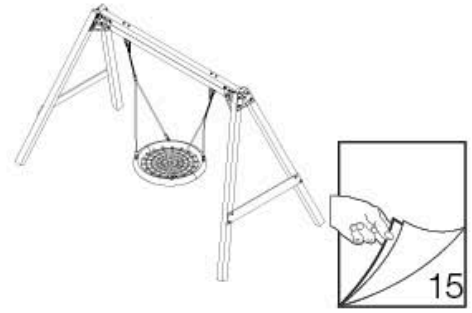

5.2

2x

5.3a

5.3b

5.4

5.4a

5.4a

5.4a

11_002_1020_101_25

2x

5.4" a

1x

11_002_1020_105_25

2x

10_026_2031_106_01

10_026_1021_106_01

5.5'

5.5''

Classic Swing set: ± 130 L / 260 kg (4x)
 Nest Swing set: ± 237 L / 475 kg (4x)

5.6a

5.6b

5.6c

6x 20 mm

6