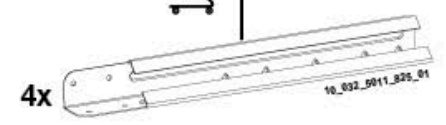

5.2

2x

5.3a

5.3b

5.4

5.4a

5.4a

5.4a

11_002_1020_101_25

2x

5.4" a

1x

11_002_1020_105_25

2x

10_026_2031_106_01

10_026_1021_106_01

5.5'

5.5''

Classic Swing set: ± 130 L / 260 kg (4x)
 Nest Swing set: ± 237 L / 475 kg (4x)

5.6a

5.6b

5.6c

6x 20 mm

6