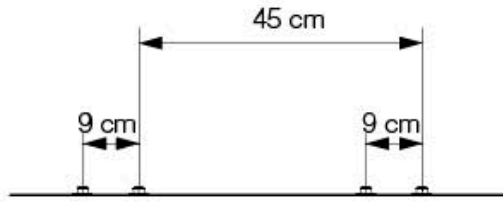

2a

2x

10_026_6011_112_01