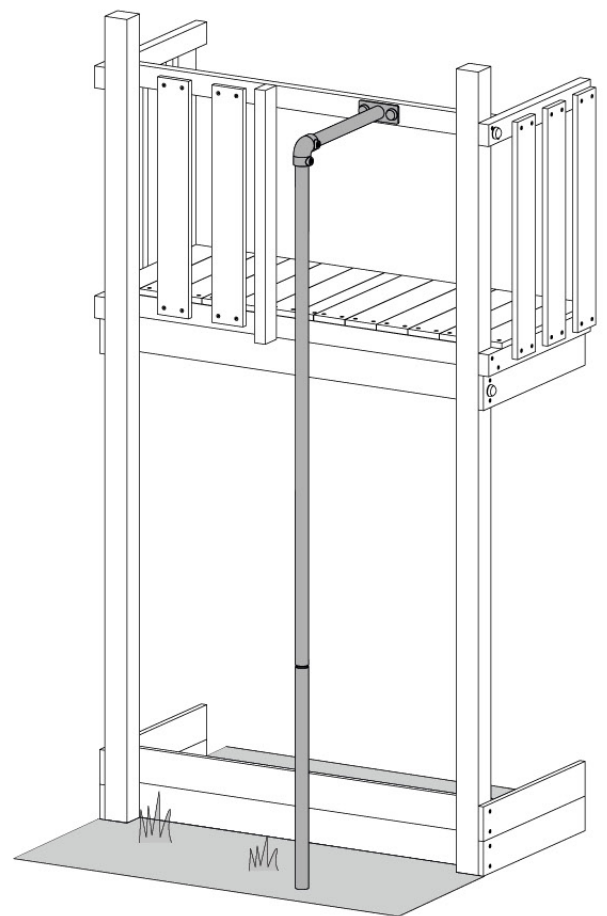

Part 2

Assembly

Instructions

Fireman's Pole

201_275

Content

Hardware

100_346 Fireman's Pole

20220118

001_103	2x		M8 x 40mm
002_223	4x		ø5 x 80mm
003_010	2x		M8x14,2mm
003_040	2x		M8x17,4mm
004_054	2x		M8 x 45mm
004_052	2x		M8 x 30mm
120_005	2x		M8
008_035	1x		10
025_009	1x		90 x 10 x 1mm

Jungle Gym