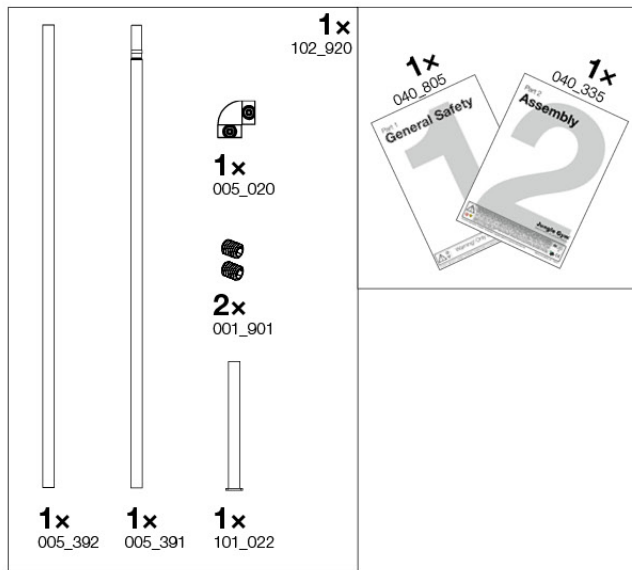

Part 2

Assembly

Instructions

Fireman's Pole

201_275

Content

Hardware

100_346 Fireman's Pole

20220118

001_103	2x		M8 x 40mm
002_223	4x		ø5 x 80mm
003_010	2x		M8x14,2mm
003_040	2x		M8x17,4mm
004_054	2x		M8 x 45mm
004_052	2x		M8 x 30mm
120_005	2x		M8
008_035	1x		10
025_009	1x		90 x 10 x 1mm

Jungle Gym