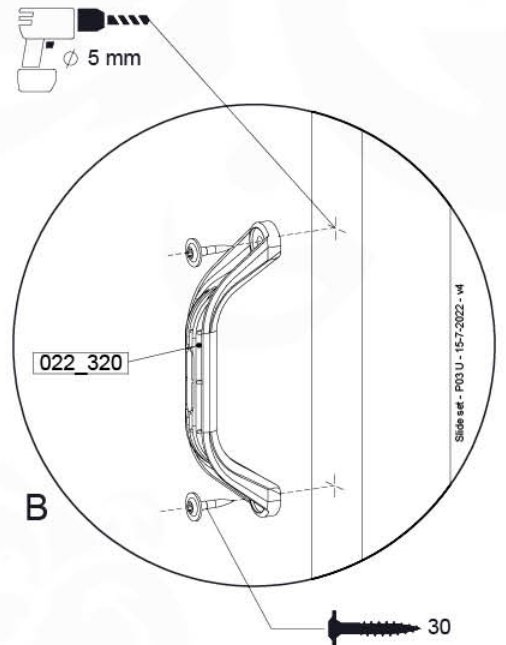

17 Slide Set

SL01

(194_107)

	PartNo	PartName	QTY.
Hardware Pack 100_605	000_101	Nail Pan Head	10
	002_223	Gap Point Screw T25 - 5x80	4
	002_308	Gap Point Screw T25 - 5x20	2
Other	120_102	Handgrip set (2x Complete)	1
	123_200	Bumperpad	1
	324_xxx 334_xxx	Wavy Star Slide XL 2200 mm / Wavy Star Slide XL 2650 mm	1
Timber	C74	Beam 740 mm	1

Slide set - P02 - 15-7-2022 - v4

17-1