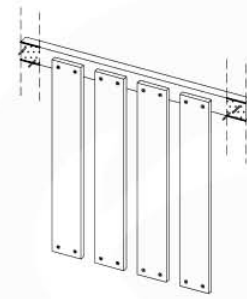

09 Balustrade (1x)

BL01

(194_101)

	PartNo	PartName	QTY.	
Hardware Pack	002_220	Gap Point Screw T25 - 5x45	16	
	100_601	002_223	Gap Point Screw T25 - 5x80	4
Timber	C74	Beam 740 mm	1	
	D65	Board 650 mm	4	

Balustrade 80 - P02 U - 15-7-2022 - v4