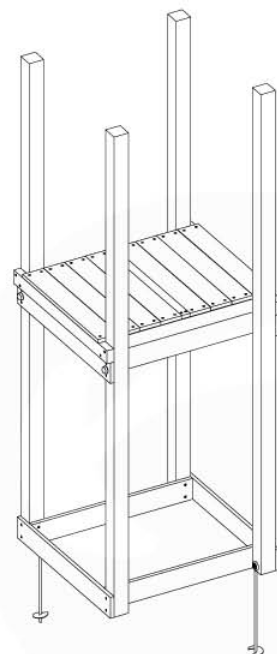

06 Playground Foundation

06-1

07 Base Tower

BT03

(194_100)

	PartNo	PartName	QTY.
Hardware Pack 100_600	001_406	Stealth Screw 8x45	6
	002_220	Gap Point Screw T25 - 5x45	76
	002_223	Gap Point Screw T25 - 5x80	16
Other	007_001	Ground-anchor	2
Hardware Pack 100_600	022_31x	bpc-base version 3	4
	022_84x	bpc cover	4
Wood	A220	Post 70x70 L2200	4
	C74	Beam 740 mm	4
	D60	Board 600 mm	10
	D74	Board 740 mm	8

Base Tower - P10 - BT03 - 15-7-2022 - v3.0

07-1

07-2

07-3

08 Extended Tower

ET01

(194_100)

	PartNo	PartName	QTY.
Hardware Pack 100_600	001_406	Stealth Screw 8x45	4
	002_220	Gap Point Screw T25 - 5x45	60
	002_223	Gap Point Screw T25 - 5x80	12
Other	007_001	Ground-anchor	2
Hardware Pack 100_600	022_31x	bpc-base version 3	2
	022_84x	bpc cover	2
Wood	A200	Post 70x70 L2000	2
	C74	Beam 740 mm	3
	D60	Board 600 mm	9
	D74	Board 740 mm	6

Extension Tower - P02 - ET01 - 18-12-2020 - v3.0

08-1

08-2

08-3

09 Balustrade (1x)

BL01

(194_101)

	PartNo	PartName	QTY.
Hardware Pack	002_220	Gap Point Screw T25 - 5x45	16
	100_601	002_223	Gap Point Screw T25 - 5x80
Timber	C74	Beam 740 mm	1
	D65	Board 650 mm	4