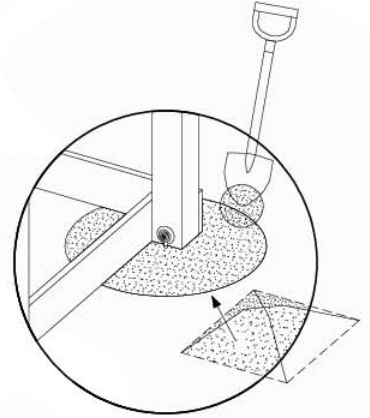

15-2

25kg / 13L

1.

2.

24h

3.

4.

16 Add-on

Wavy Star Slide XL

- 324_100 Yellow
- 324_200 Blue
- 324_300 Green
- 324_400 Red
- 324_500 Fuchsia
- 324_600 Dark Green

Fireman's Pole

201_275