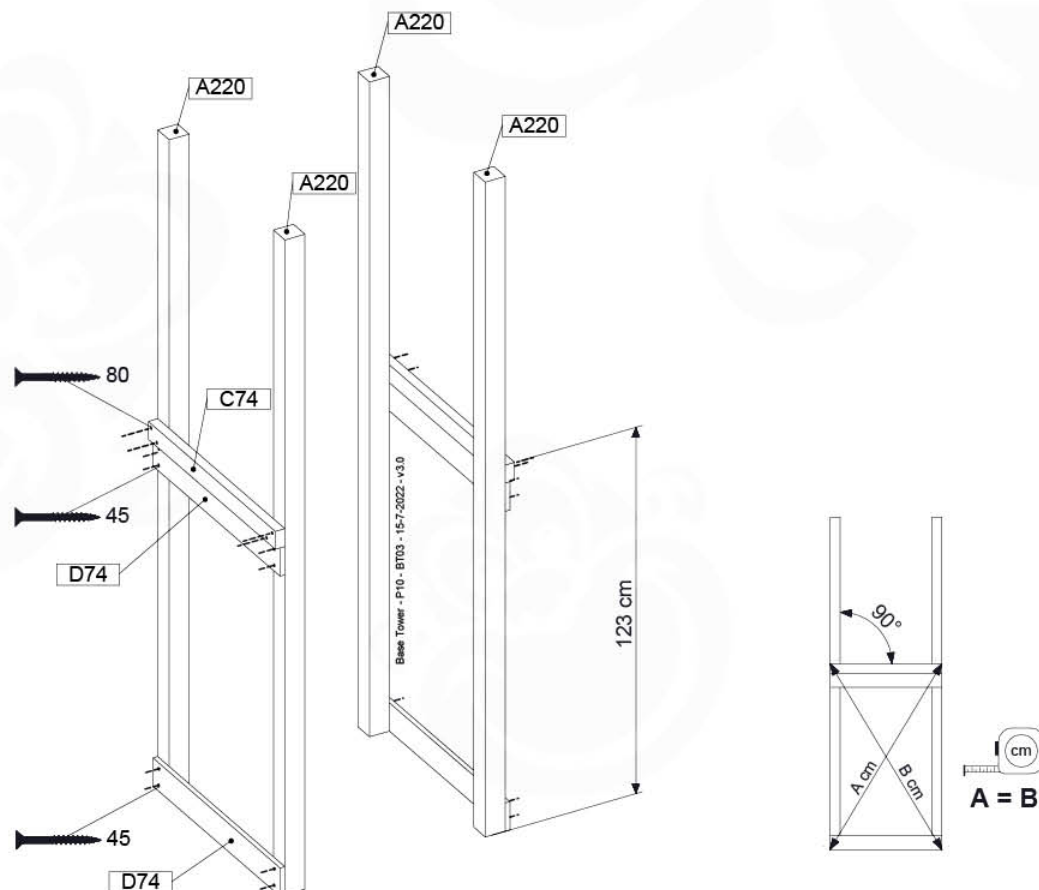

06 Playground Foundation

06-1

07 Base Tower

BT03

(194_100)

	PartNo	PartName	QTY.
Hardware Pack 100_600	001_406	Stealth Screw 8x45	6
	002_220	Gap Point Screw T25 - 5x45	76
	002_223	Gap Point Screw T25 - 5x80	16
Other	007_001	Ground-anchor	2
Hardware Pack 100_600	022_31x	bpc-base version 3	4
	022_84x	bpc cover	4
Wood	A220	Post 70x70 L2200	4
	C74	Beam 740 mm	4
	D60	Board 600 mm	10
	D74	Board 740 mm	8

Base Tower - P10 - BT03 - 15-7-2022 - v3.0

07-1

07-2

07-3

08 Extended Tower

ET01

(194_100)

	PartNo	PartName	QTY.
Hardware Pack 100_600	001_406	Stealth Screw 8x45	4
	002_220	Gap Point Screw T25 - 5x45	60
	002_223	Gap Point Screw T25 - 5x80	12
Other	007_001	Ground-anchor	2
Hardware Pack 100_600	022_31x	bpc-base version 3	2
	022_84x	bpc cover	2
Wood	A200	Post 70x70 L2000	2
	C74	Beam 740 mm	3
	D60	Board 600 mm	9
	D74	Board 740 mm	6