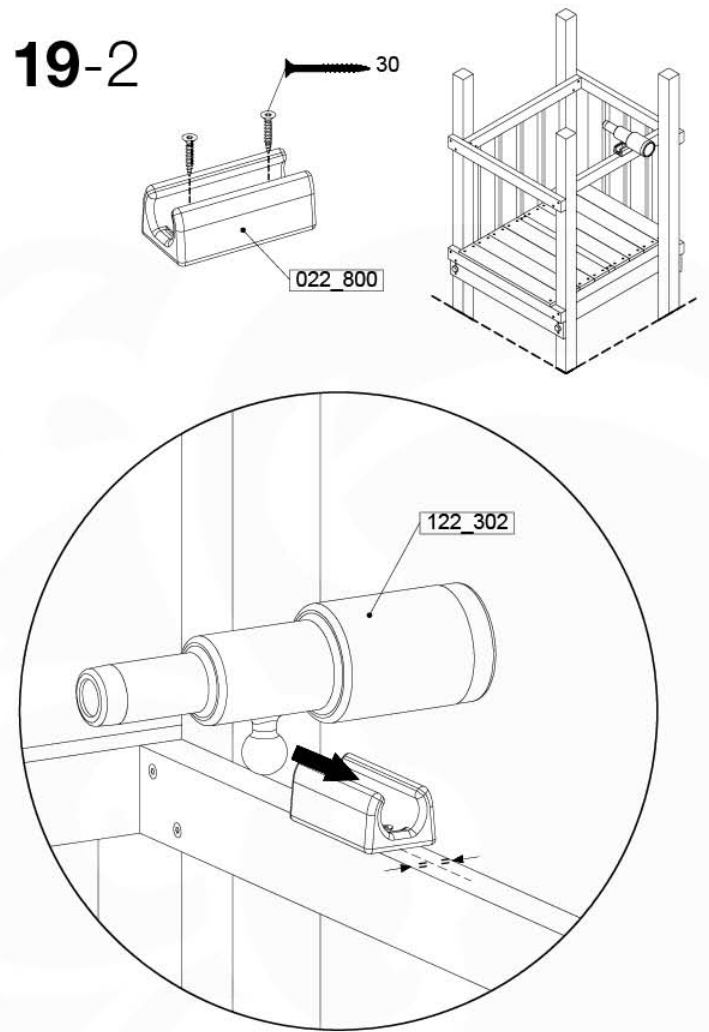

19-2

Accessory set - P04 - 05/07/2023 - v5