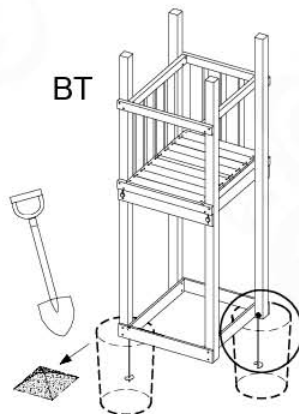

15

1-Swing Module / 2-Swing Module
457_101
457_102

+

15

1-Climb Module / 2-Climb Module
457_105
457_106

15 Ground Anchors

GA02

BASE TOWERS

EXTENSION TOWERS

15-1

Ground Anchors Unit - P03 - 04/07/2023 - v1.2

15-2

25kg / 13L

1.

2.

24h