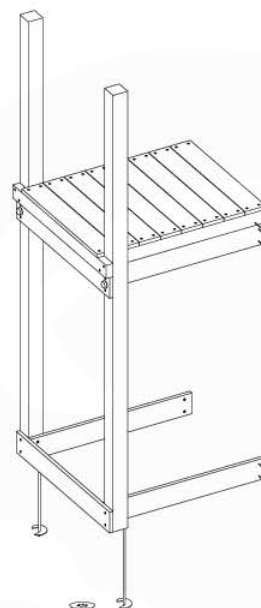

06 Playground Foundation

06-1

07 Base Tower

BT03

(194_100)

	PartNo	PartName	QTY.
Hardware Pack 100_600	001_406	Stealth Screw 8x45	6
	002_220	Gap Point Screw T25 - 5x45	76
	002_223	Gap Point Screw T25 - 5x80	16
Other	007_001	Ground-anchor	2
Hardware Pack 100_600	022_31x	bpc-base version 3	4
	022_84x	bpc cover	4
Wood	A220	Post 70x70 L2200	4
	C74	Beam 740 mm	4
	D60	Board 600 mm	10
	D74	Board 740 mm	8

Base Tower - P10 - BT03 - 15-7-2022 - v3.0

07-1

07-2

07-3

08 Extended Tower

ET01

(194_100)

	PartNo	PartName	QTY.
Hardware Pack 100_600	001_406	Stealth Screw 8x45	4
	002_220	Gap Point Screw T25 - 5x45	60
	002_223	Gap Point Screw T25 - 5x80	12
Other	007_001	Ground-anchor	2
Hardware Pack 100_600	022_31x	bpc-base version 3	2
	022_84x	bpc cover	2
Wood	A200	Post 70x70 L2000	2
	C74	Beam 740 mm	3
	D60	Board 600 mm	9
	D74	Board 740 mm	6

Extension Tower - P02 - ET01 - 18-12-2020 - v3.0

08-1

08-2

08-3

09 Balustrade (1x)

BL01

(194_101)

	PartNo	PartName	QTY.
Hardware Pack	002_220	Gap Point Screw T25 - 5x45	16
	100_601	002_223	Gap Point Screw T25 - 5x80
Timber	C74	Beam 740 mm	1
	D65	Board 650 mm	4

Balustrade 80 - P02 U - 15-7-2022 - v4

09-1

min. 26mm
max. 70mm

10 Balustrade (2x)

BL02

(194_101)

	PartNo	PartName	QTY.
Hardware Pack	002_220	Gap Point Screw T25 - 5x45	16
	100_601	002_223	Gap Point Screw T25 - 5x80
Timber	C74	Beam 740 mm	1
	D65	Board 650 mm	4