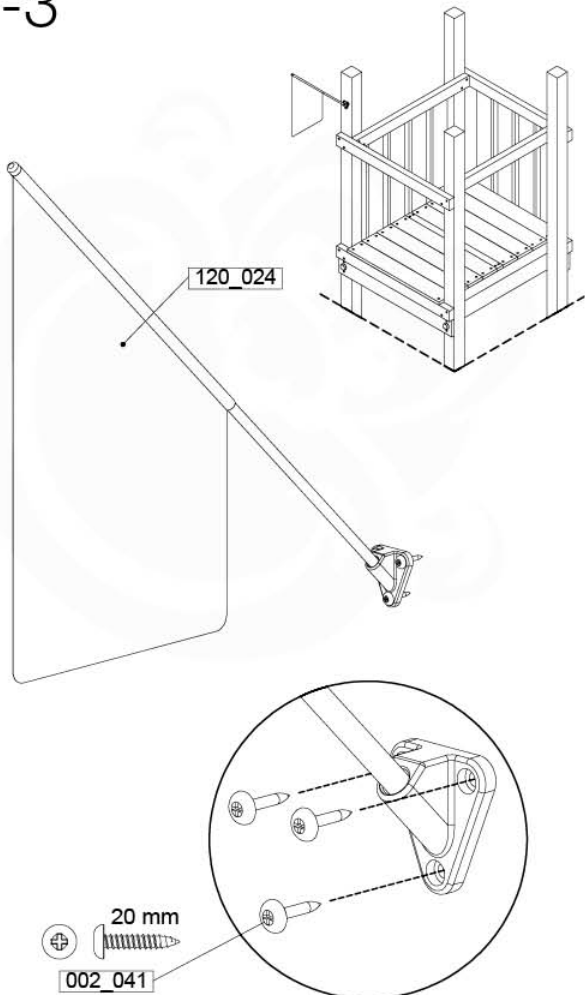

19-1

19-2

Accessory set - P04 - 05/07/2023 - v5

19-3

19-4

Accessory set - P04 - 05/07/2023 - v5