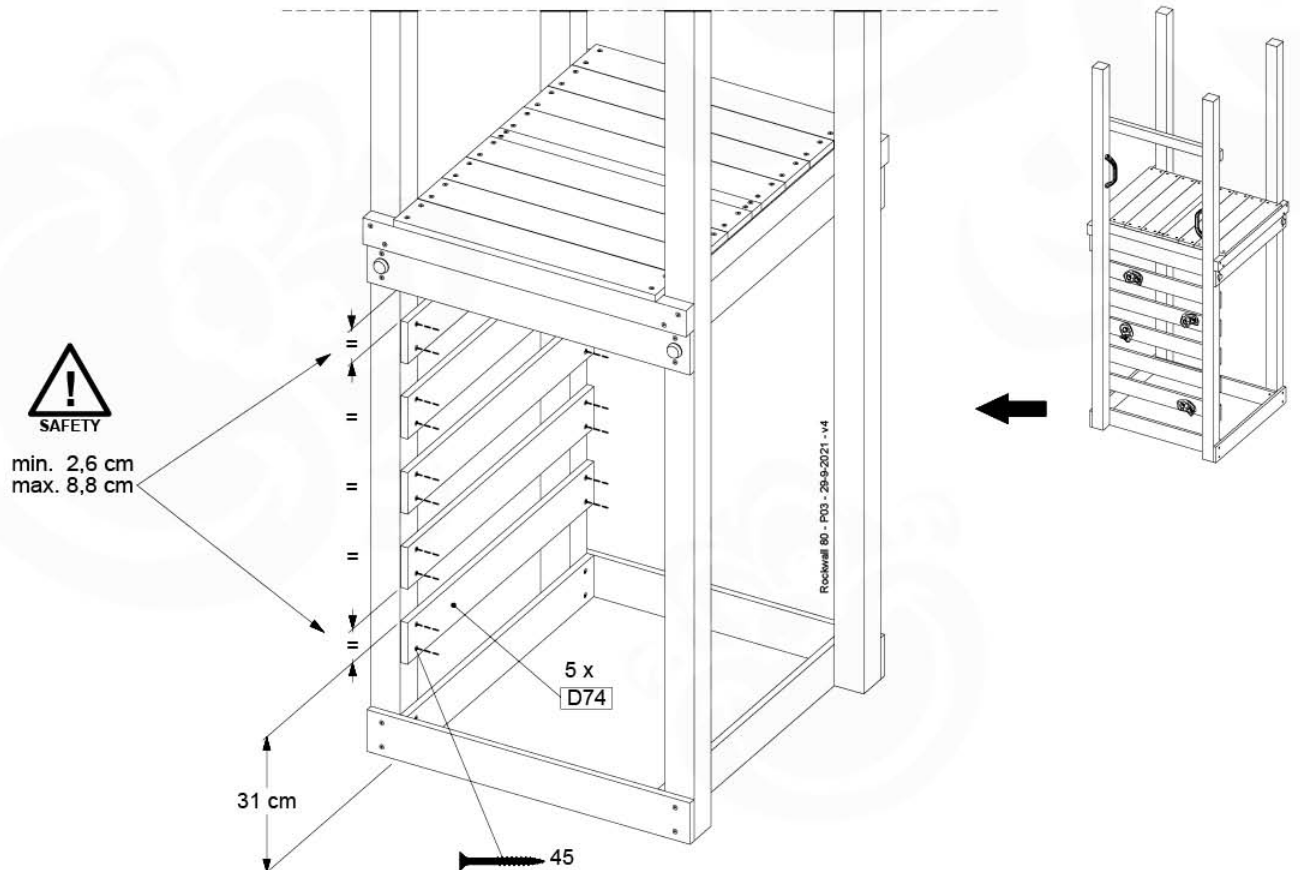

11 Rock Wall

RW01

(194_105)

	PartNo	PartName	QTY.
Hardware pack 100_604	001_102	Washer Head Screw T40 M8x30	8
	002_220	Gap Point Screw T25 - 5x45	24
	002_223	Gap Point Screw T25 - 5x80	4
	003_010	M8 spring lock washer	8
	004_050	M8 22mm Drive in Nut	8
Other	022_50x	Climbing Rock	4
	120_102	Handgrip set (2x Complete)	1
Timber	C74	Beam 740 mm	1
	D74	Board 740 mm	5

Rockwall 80 - P02 - 29-9-2021 - v4

11-1