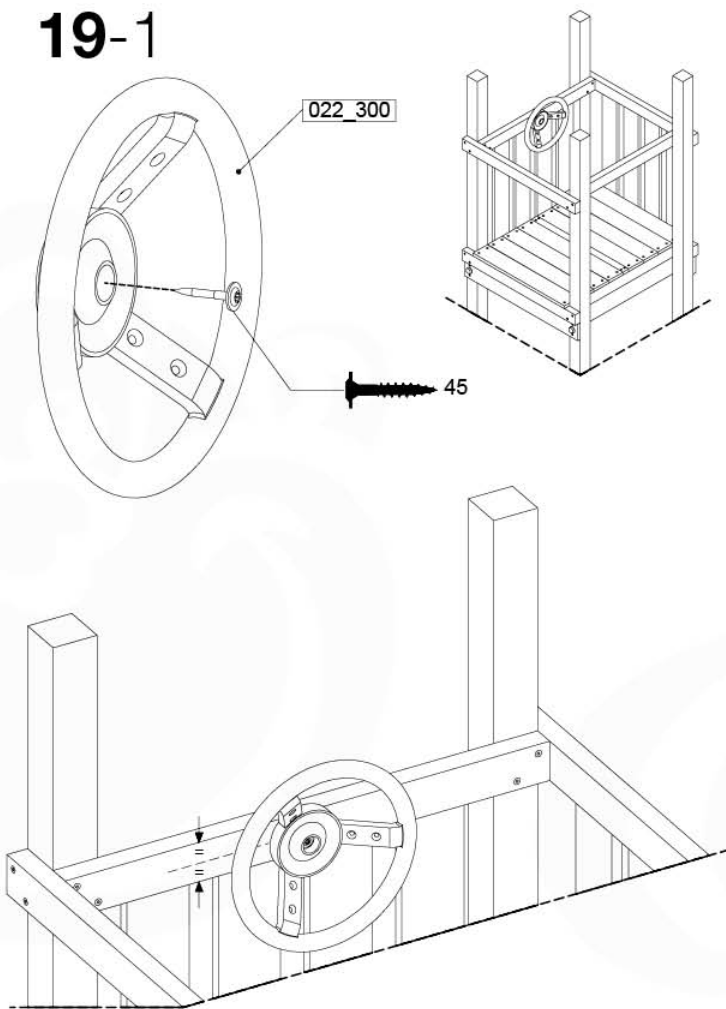

19-1

19-2

Accessory set - P04 - 05/07/2023 - v5

19-3

19-4

Accessory set - P04 - 05/07/2023 - v5