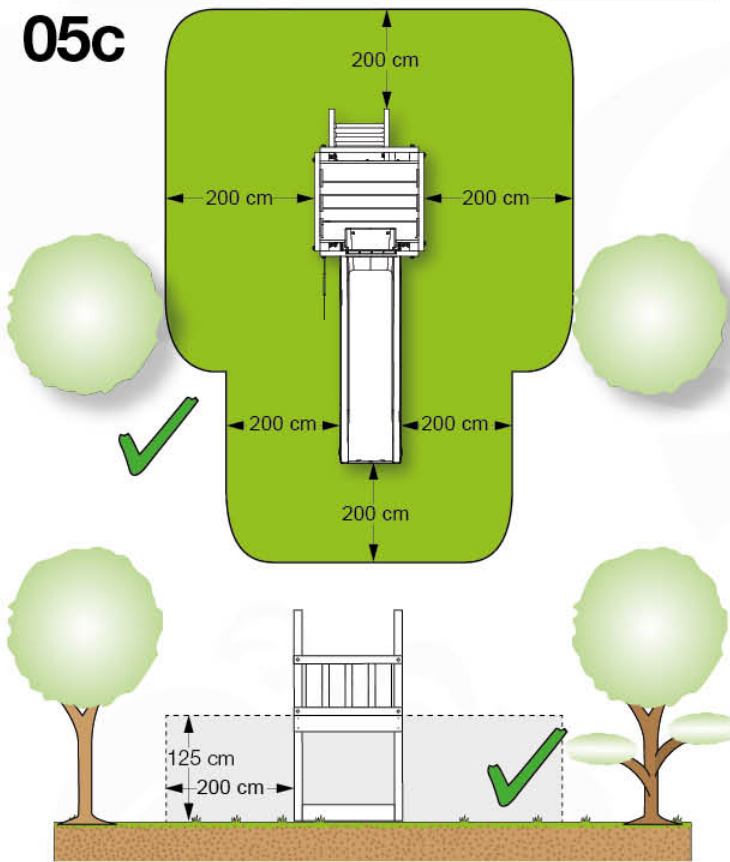

05 Safe Playground

05a

05b

05c

05d

05e