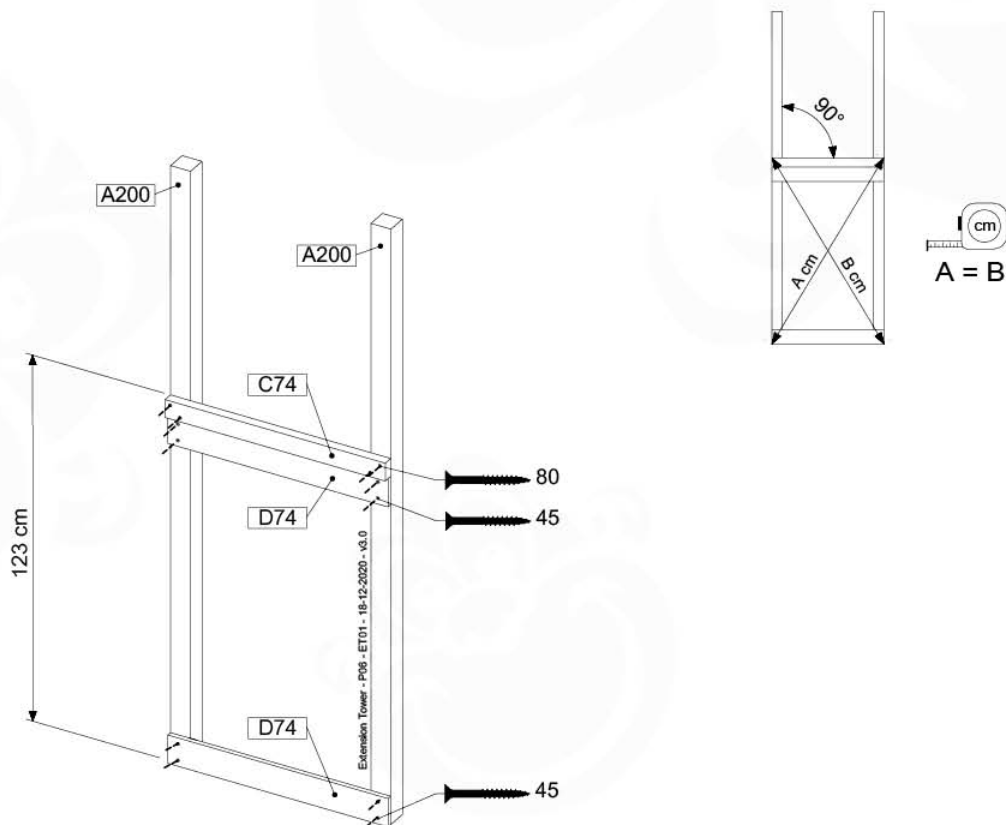

06 Playground Foundation

06-1

07 Base Tower

BT03

(194_100)

	PartNo	PartName	QTY.
Hardware Pack 100_600	001_406	Stealth Screw 8x45	6
	002_220	Gap Point Screw T25 - 5x45	76
	002_223	Gap Point Screw T25 - 5x80	16
Other	007_001	Ground-anchor	2
Hardware Pack 100_600	022_31x	bpc-base version 3	4
	022_84x	bpc cover	4
Wood	A220	Post 70x70 L2200	4
	C74	Beam 740 mm	4
	D60	Board 600 mm	10
	D74	Board 740 mm	8

Base Tower - P10 - BT03 - 15-7-2022 - v3.0

07-1

07-2

07-3

08 Extended Tower

ET01

(194_100)

	PartNo	PartName	QTY.
Hardware Pack 100_600	001_406	Stealth Screw 8x45	4
	002_220	Gap Point Screw T25 - 5x45	60
	002_223	Gap Point Screw T25 - 5x80	12
Other	007_001	Ground-anchor	2
Hardware Pack 100_600	022_31x	bpc-base version 3	2
	022_84x	bpc cover	2
Wood	A200	Post 70x70 L2000	2
	C74	Beam 740 mm	3
	D60	Board 600 mm	9
	D74	Board 740 mm	6

Extension Tower - P02 - ET01 - 18-12-2020 - v3.0

08-1

08-2

08-3

09 Balustrade (1x)

BL01

(194_101)

	PartNo	PartName	QTY.
Hardware Pack	002_220	Gap Point Screw T25 - 5x45	16
	100_601	002_223	Gap Point Screw T25 - 5x80
Timber	C74	Beam 740 mm	1
	D65	Board 650 mm	4