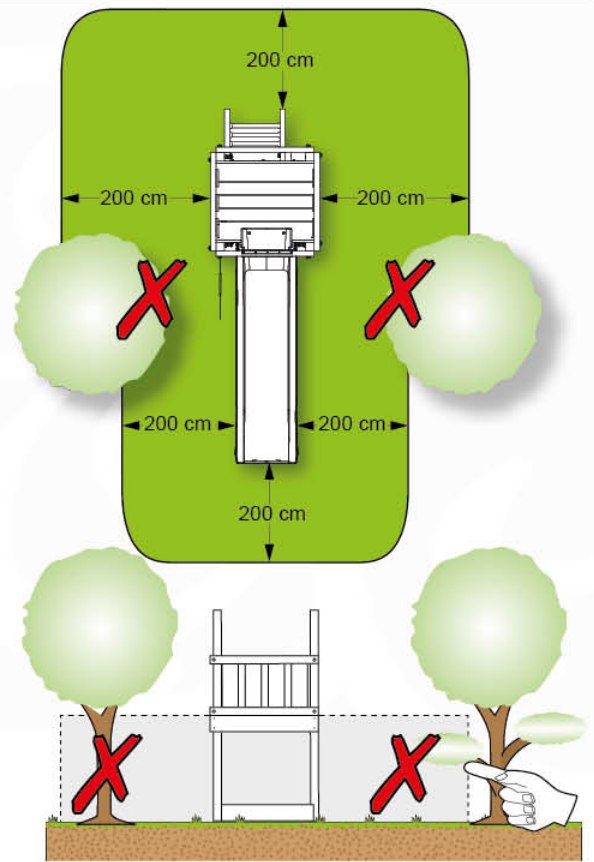

05 Safe Playground

05a

05b

05c

05d

05e