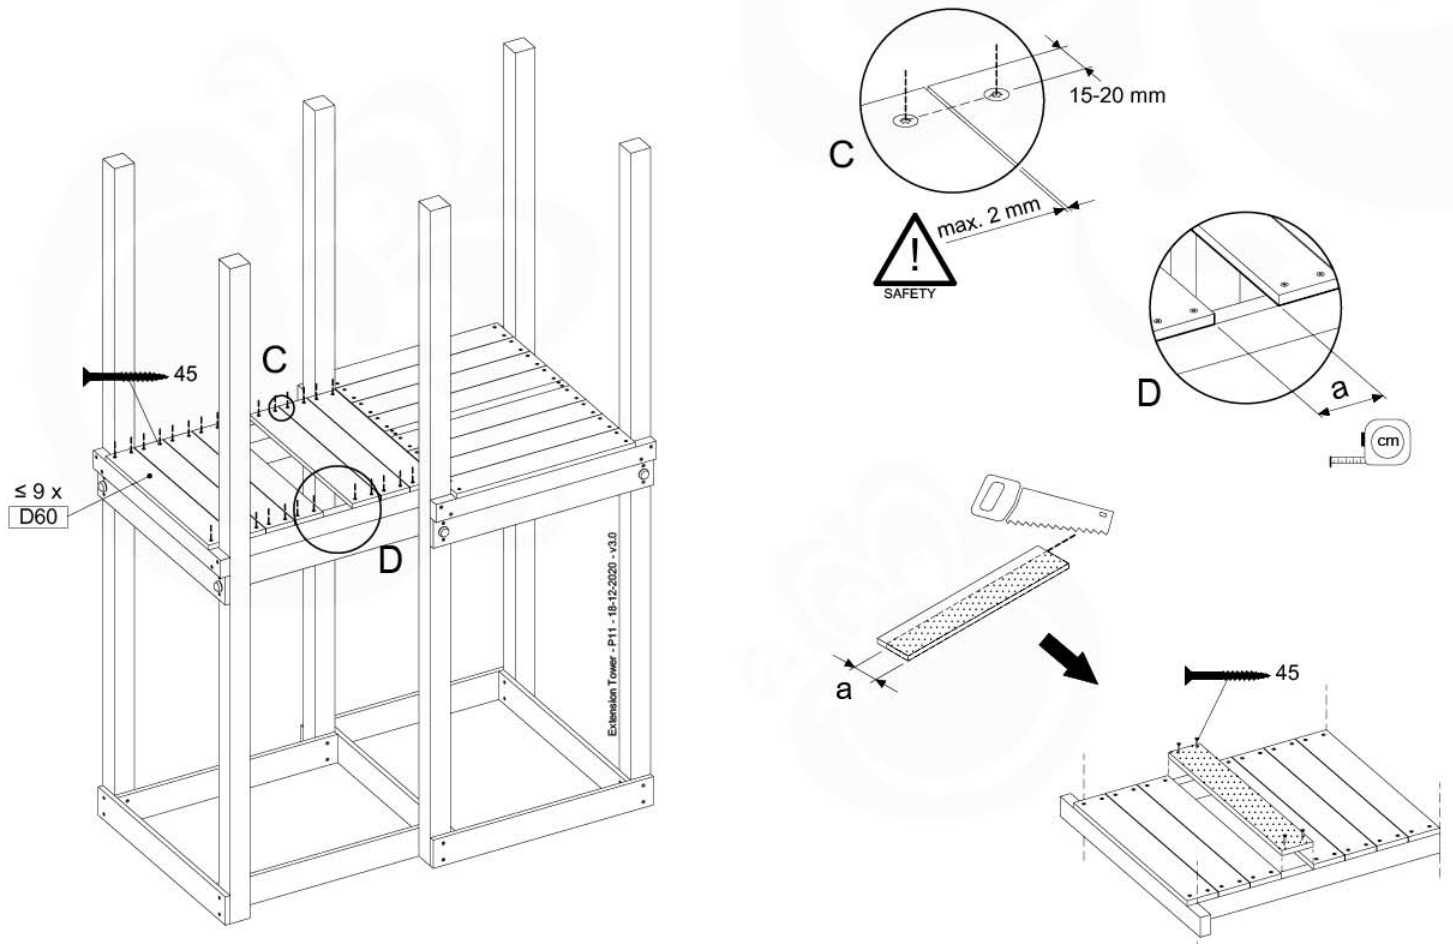

Base Tower - P10 - BT03 - 15-7-2022 - v3.0

07-1

07-2

07-3

08 Extended Tower

ET01

(194_100)

	PartNo	PartName	QTY.
Hardware Pack 100_600	001_406	Stealth Screw 8x45	4
	002_220	Gap Point Screw T25 - 5x45	60
	002_223	Gap Point Screw T25 - 5x80	12
Other	007_001	Ground-anchor	2
Hardware Pack 100_600	022_31x	bpc-base version 3	2
	022_84x	bpc cover	2
Wood	A200	Post 70x70 L2000	2
	C74	Beam 740 mm	3
	D60	Board 600 mm	9
	D74	Board 740 mm	6

Extension Tower - P02 - ET01 - 18-12-2020 - v3.0

08-1

08-2

08-3

09 Balustrade (1x)

BL01

(194_101)

	PartNo	PartName	QTY.
Hardware Pack	002_220	Gap Point Screw T25 - 5x45	16
	100_601	002_223	Gap Point Screw T25 - 5x80
Timber	C74	Beam 740 mm	1
	D65	Board 650 mm	4