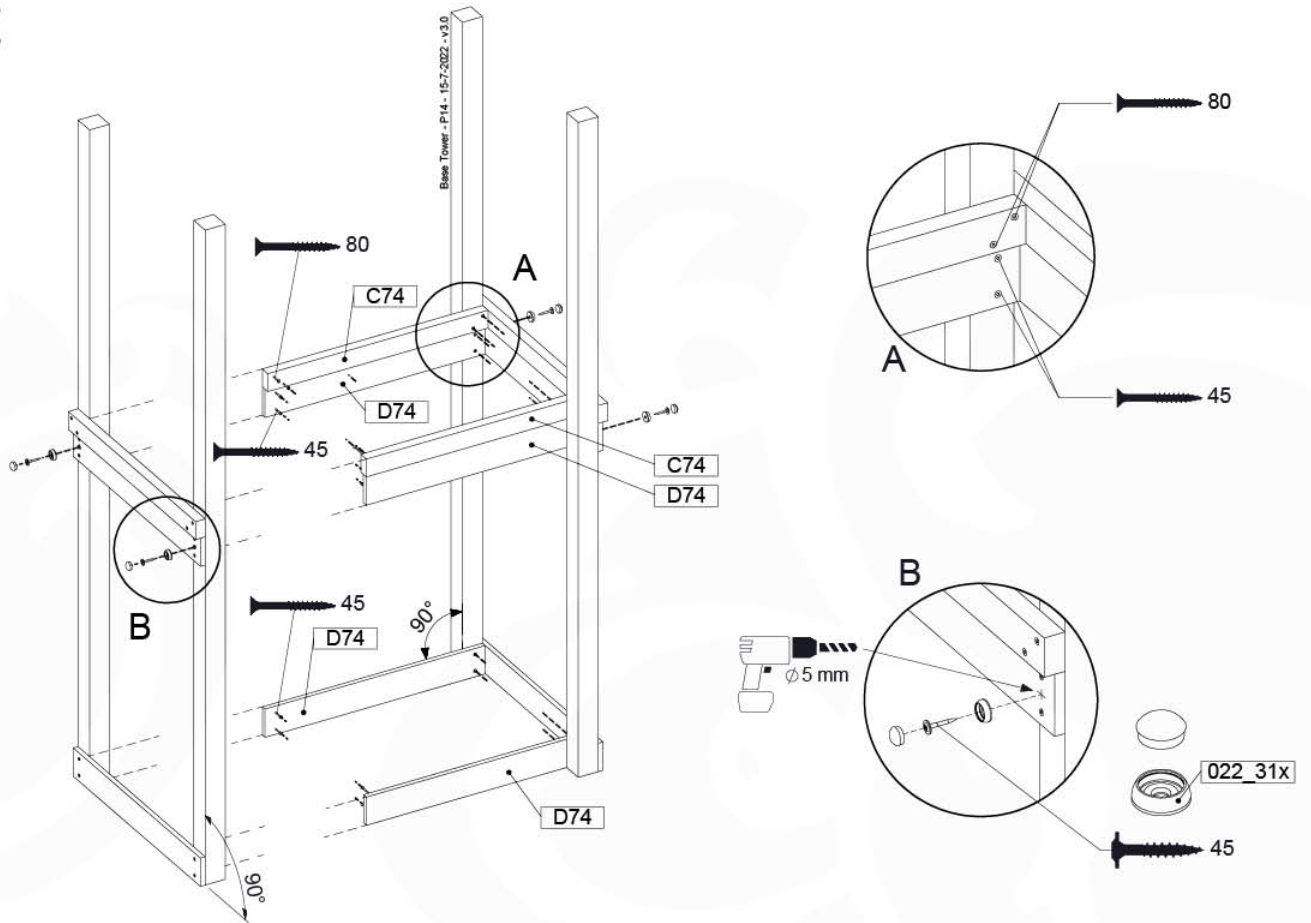

06 Playground Foundation

06-1

07 Base Tower

BT03

(194_100)

	PartNo	PartName	QTY.
Hardware Pack 100_600	001_406	Stealth Screw 8x45	6
	002_220	Gap Point Screw T25 - 5x45	76
	002_223	Gap Point Screw T25 - 5x80	16
Other	007_001	Ground-anchor	2
Hardware Pack 100_600	022_31x	bpc-base version 3	4
	022_84x	bpc cover	4
Wood	A220	Post 70x70 L2200	4
	C74	Beam 740 mm	4
	D60	Board 600 mm	10
	D74	Board 740 mm	8

Base Tower - P10 - BT03 - 15-7-2022 - v3.0

07-1

07-2

07-3

08 Extended Tower

ET01

(194_100)

	PartNo	PartName	QTY.
Hardware Pack 100_600	001_406	Stealth Screw 8x45	4
	002_220	Gap Point Screw T25 - 5x45	60
	002_223	Gap Point Screw T25 - 5x80	12
Other	007_001	Ground-anchor	2
Hardware Pack 100_600	022_31x	bpc-base version 3	2
	022_84x	bpc cover	2
Wood	A200	Post 70x70 L2000	2
	C74	Beam 740 mm	3
	D60	Board 600 mm	9
	D74	Board 740 mm	6