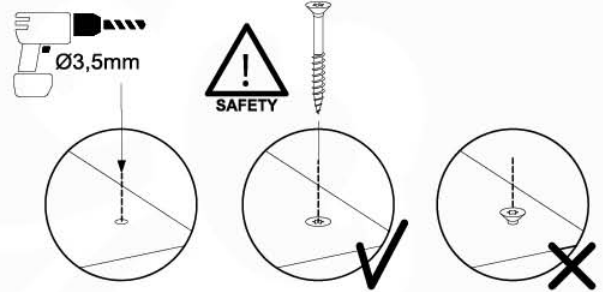

11 Rock Wall

RW01

(194_105)

	PartNo	PartName	QTY.
Hardware pack 100_604	001_102	Washer Head Screw T40 M8x30	8
	002_220	Gap Point Screw T25 - 5x45	24
	002_223	Gap Point Screw T25 - 5x80	4
	003_010	M8 spring lock washer	8
	004_050	M8 22mm Drive in Nut	8
Other	022_50x	Climbing Rock	4
	120_102	Handgrip set (2x Complete)	1
Timber	C74	Beam 740 mm	1
	D74	Board 740 mm	5

Rockwall 80 - P02 - 29-9-2021 - v4