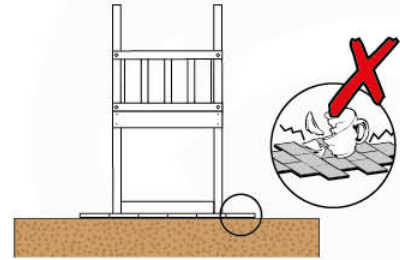

05 Safe Playground

05a

05b

05c

05d

05e