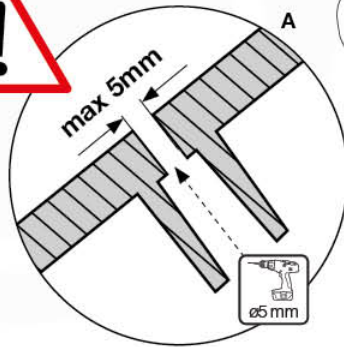

17-4

18 Firemans Pole

FP01

(201_275)

	PartNo	PartName	QTY.
Kit	201_275	Fireman's Pole kit (incl. 4x Screw T25 5x80)	1
Timber	C74	Beam 740 mm	1

Fireman's Pole AL - FP2.U - 20/04/2023 - v4

Ø 3.5mm