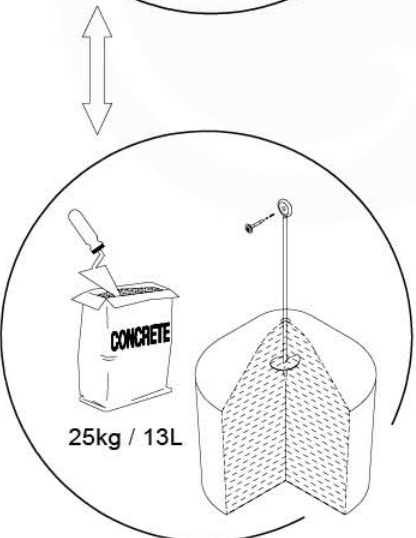

15

1-Swing Module / 2-Swing Module
457_101
457_102

+

15

1-Climb Module / 2-Climb Module
457_105
457_106

15 Ground Anchors

GA02

BASE TOWERS

EXTENSION TOWERS

15-1

Ground Anchors Unit - P03 - 04/07/2023 - v1.2

15-2

25kg / 13L

1.

2.

24h