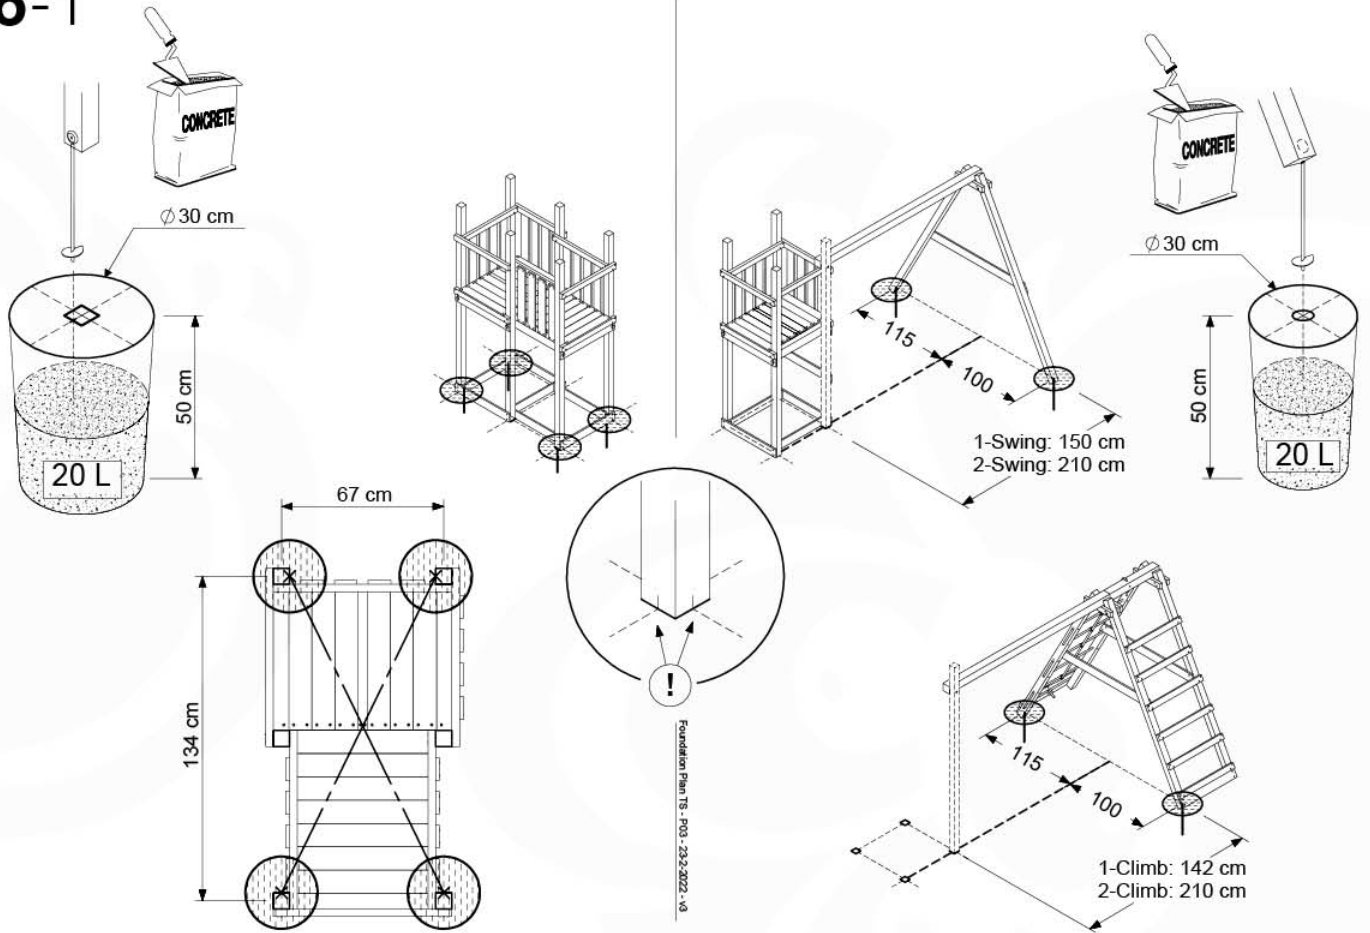

06 Playground Foundation

06-1

07 Base Tower

BT03

(194_100)

	PartNo	PartName	QTY.
Hardware Pack 100_600	001_406	Stealth Screw 8x45	6
	002_220	Gap Point Screw T25 - 5x45	76
	002_223	Gap Point Screw T25 - 5x80	16
Other	007_001	Ground-anchor	2
Hardware Pack 100_600	022_31x	bpc-base version 3	4
	022_84x	bpc cover	4
Wood	A220	Post 70x70 L2200	4
	C74	Beam 740 mm	4
	D60	Board 600 mm	10
	D74	Board 740 mm	8

Base Tower - P10 - BT03 - 15-7-2022 - v3.0

07-1

07-2

07-3

08 Extended Tower

ET01

(194_100)

	PartNo	PartName	QTY.
Hardware Pack 100_600	001_406	Stealth Screw 8x45	4
	002_220	Gap Point Screw T25 - 5x45	60
	002_223	Gap Point Screw T25 - 5x80	12
Other	007_001	Ground-anchor	2
Hardware Pack 100_600	022_31x	bpc-base version 3	2
	022_84x	bpc cover	2
Wood	A200	Post 70x70 L2000	2
	C74	Beam 740 mm	3
	D60	Board 600 mm	9
	D74	Board 740 mm	6