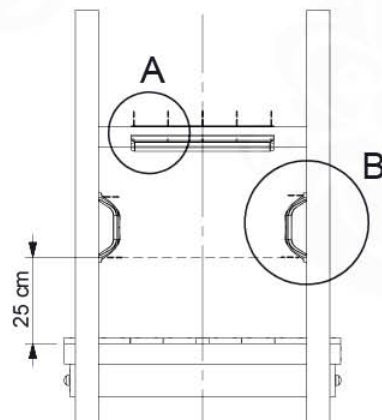

17 Slide Set

SL01

(194_107)

	PartNo	PartName	QTY.
Hardware Pack 100_605	000_101	Nail Pan Head	10
	002_223	Gap Point Screw T25 - 5x80	4
	002_308	Gap Point Screw T25 - 5x20	2
Other	120_102	Handgrip set (2x Complete)	1
	123_200	Bumperpad	1
	324_xxx 334_xxx	Wavy Star Slide XL 2200 mm / Wavy Star Slide XL 2650 mm	1
Timber	C74	Beam 740 mm	1

Slide set - P02 - 15-7-2022 - v4

17-1