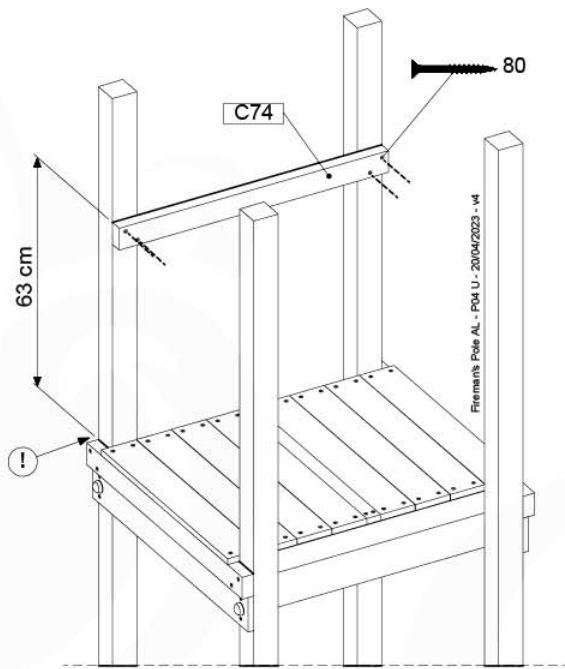

18-1

19 Accessories

AC01

(194_119)

	PartNo	PartName	QTY.
Hardware Pack 100_617	001_406	Stealth Screw 8x45	1
	002_041	Dome head screw 4.5 x 20 mm	3
	002_042	Dome head screw 3.5 x 13mm	4
	002_219	Gap Point Screw T25 - 5x30	2
Other	022_300	Steering Wheel	1
	022_800	Rail P/T 105	1
	022_910	Sandpad	1
	103_901	Logo ID Plate	1
	104_107	Tool Set Climbing Units	1
	120_024	Tower Flag	1
	122_302	Telescope	1

Accessory set - P02 - 05/07/2023 - v5