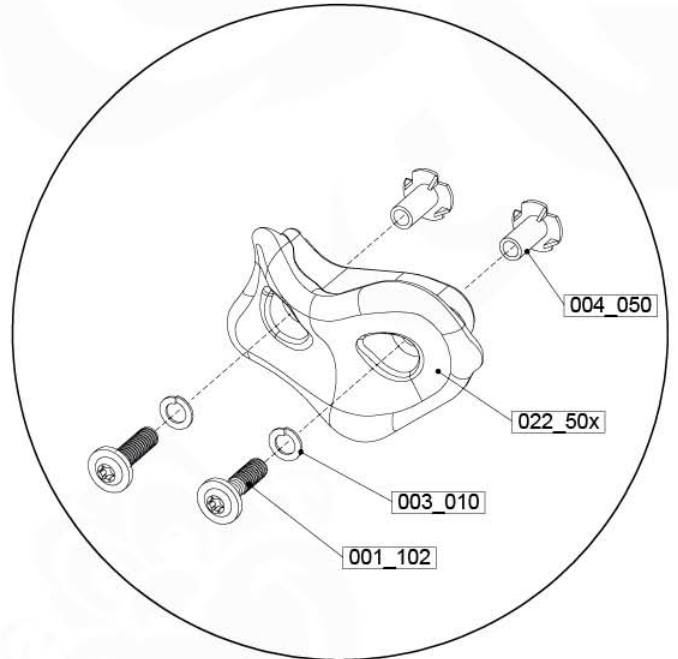

Rockwall 80 - P02 - 29-9-2021 - v4

11-1

11-2

11-3

12 Roof Clapboard

RF01

(194_111)

	PartNo	PartName	QTY.
Hardware Pack 100_609	001_417	Stealth Screw 8x80	4
	002_220	Gap Point Screw T25 - 5x45	48
	002_223	Gap Point Screw T25 - 5x80	2
Timber	C56	Beam 550 mm	2
	C62	Beam 620 mm	2
	D60	Board 600 mm	1
	D74	Board 740 mm	16