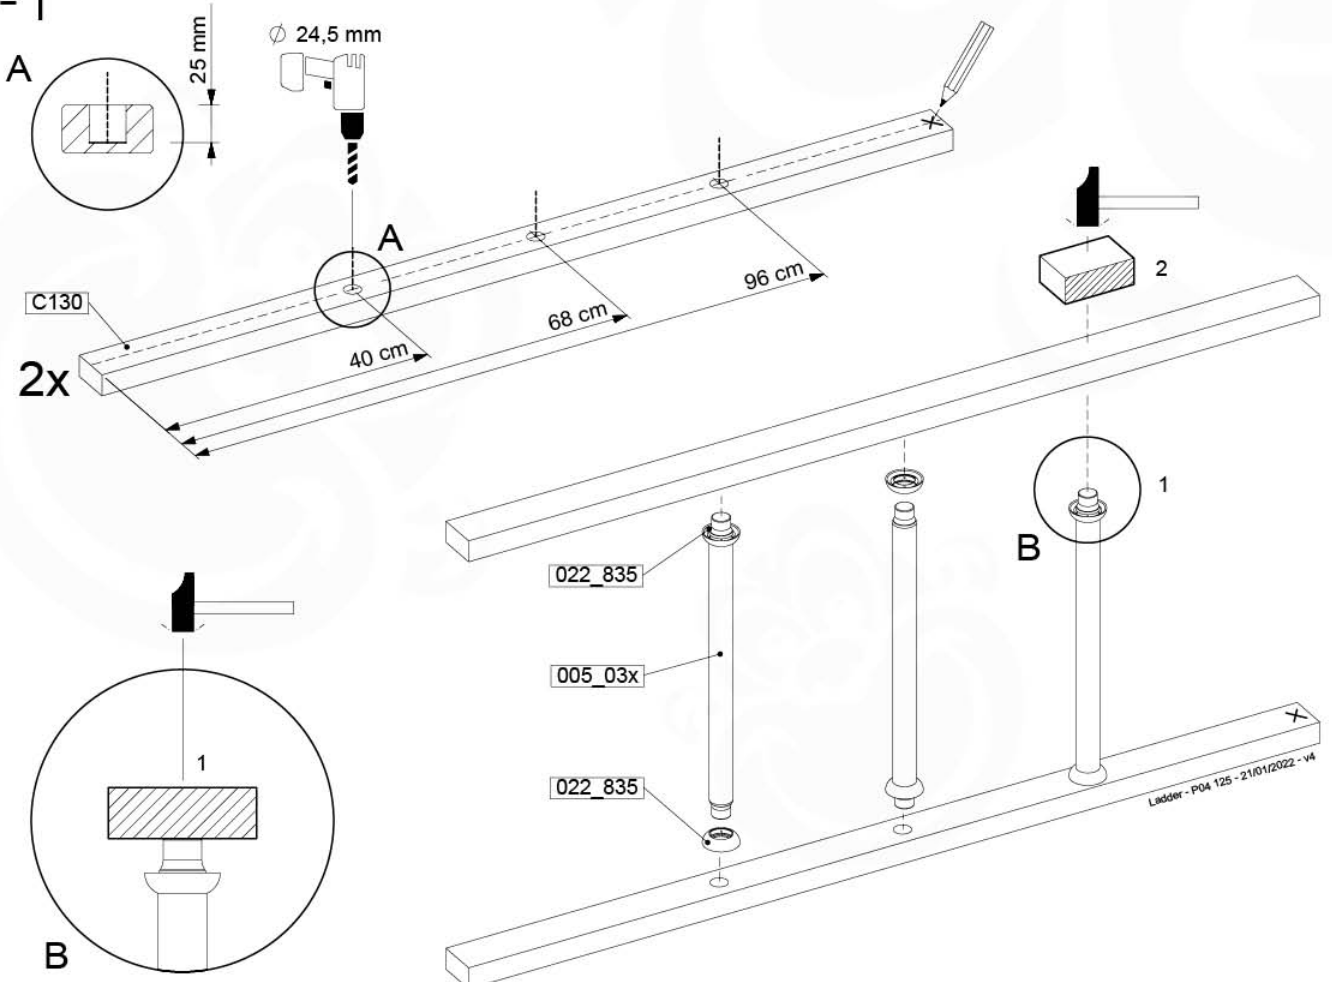

13 Ladder

LA02

(194_103)

	PartNo	PartName	QTY.
Hardware Pack 100_603	001_404	Stealth Screw 8x30	4
	002_219	Gap Point Screw T25 - 5x30	4
	002_220	Gap Point Screw T25 - 5x45	6
	002_223	Gap Point Screw T25 - 5x80	4
Other	005_03x	Ladder Rung Y/B/G/R	3
	005_522	Connection Bracket Mini Market	2
	022_835	Rung Cap	6
	120_102	Handgrip set (2x Complete)	1
Timber	C74	Beam 740 mm	1
	C130	Beam 1300 mm	2

Ladder - P02 125 - 21/01/2022 - v4

13-1