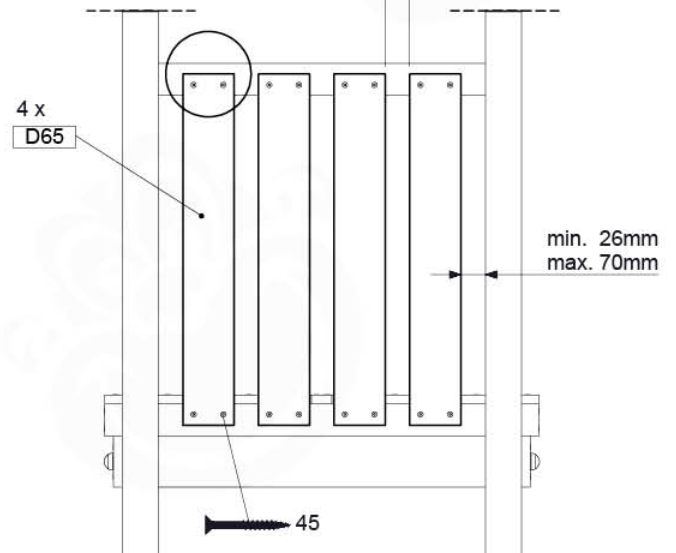

min. 26mm
max. 70mm