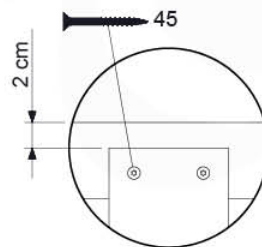

09 Balustrade (1x)

BL01

(194_101)

	PartNo	PartName	QTY.	
Hardware Pack	002_220	Gap Point Screw T25 - 5x45	16	
	100_601	002_223	Gap Point Screw T25 - 5x80	4
Timber	C74	Beam 740 mm	1	
	D65	Board 650 mm	4	

Balustrade 80 - P02 U - 15-7-2022 - v4

09-1

min. 26mm
max. 70mm