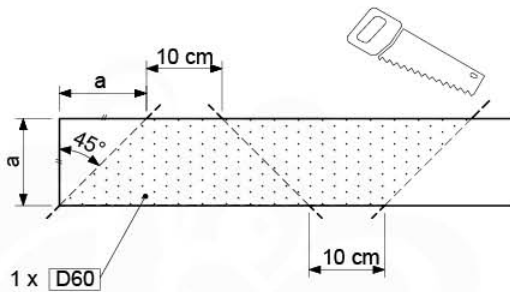

12 Roof Clapboard

RF01

(194_111)

	PartNo	PartName	QTY.
Hardware Pack 100_609	001_417	Stealth Screw 8x80	4
	002_220	Gap Point Screw T25 - 5x45	48
	002_223	Gap Point Screw T25 - 5x80	2
Timber	C56	Beam 550 mm	2
	C62	Beam 620 mm	2
	D60	Board 600 mm	1
	D74	Board 740 mm	16

Roof Clapboard - P02 - 3-8-2021 - v3

12-1