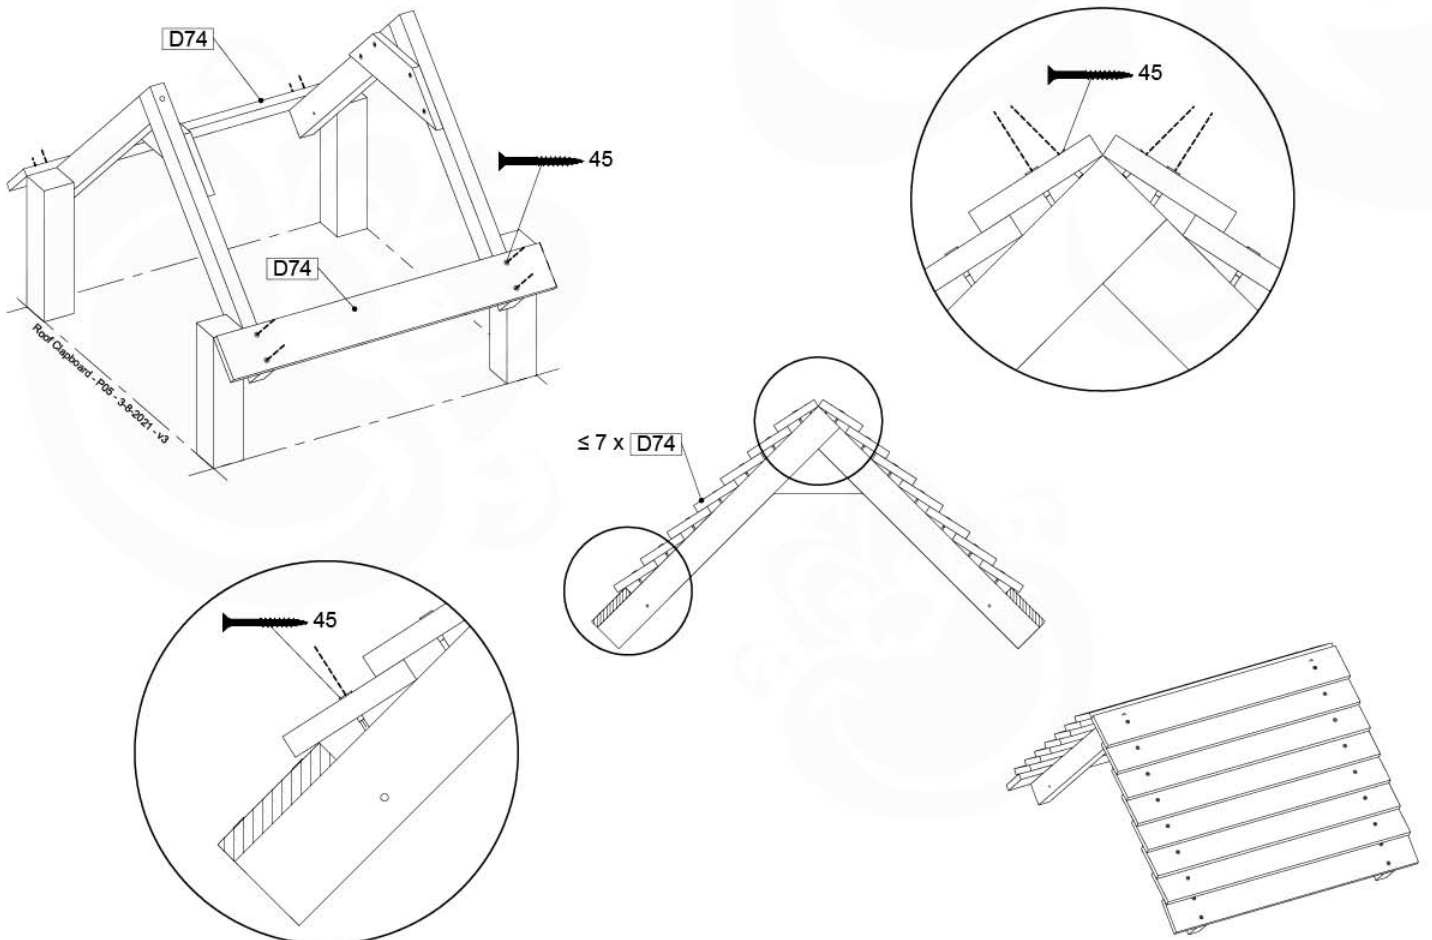

Roof Clapboard - P02 - 3-8-2021 - v3

12-1

12-2

12-3

13 Ladder

LA02

(194_103)

	PartNo	PartName	QTY.
Hardware Pack 100_603	001_404	Stealth Screw 8x30	4
	002_219	Gap Point Screw T25 - 5x30	4
	002_220	Gap Point Screw T25 - 5x45	6
	002_223	Gap Point Screw T25 - 5x80	4
Other	005_03x	Ladder Rung Y/B/G/R	3
	005_522	Connection Bracket Mini Market	2
	022_835	Rung Cap	6
	120_102	Handgrip set (2x Complete)	1
Timber	C74	Beam 740 mm	1
	C130	Beam 1300 mm	2