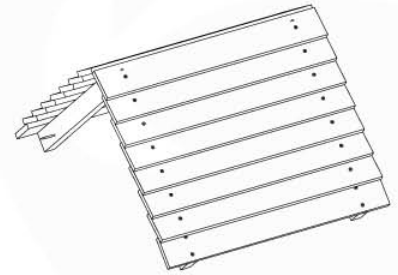

12 Roof Clapboard

RF01

(194_111)

	PartNo	PartName	QTY.
Hardware Pack 100_609	001_417	Stealth Screw 8x80	4
	002_220	Gap Point Screw T25 - 5x45	48
	002_223	Gap Point Screw T25 - 5x80	2
Timber	C56	Beam 550 mm	2
	C62	Beam 620 mm	2
	D60	Board 600 mm	1
	D74	Board 740 mm	16

Roof Clapboard - P02 - 3-8-2021 - v3