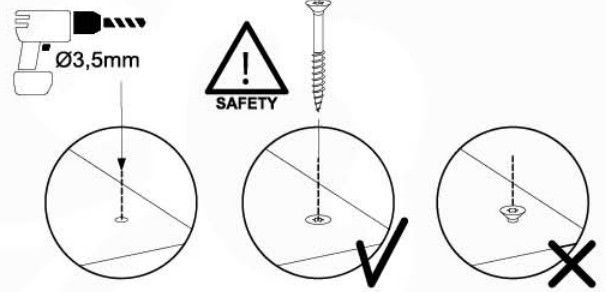

13 Ladder

LA02

(194_103)

	PartNo	PartName	QTY.
Hardware Pack 100_603	001_404	Stealth Screw 8x30	4
	002_219	Gap Point Screw T25 - 5x30	4
	002_220	Gap Point Screw T25 - 5x45	6
	002_223	Gap Point Screw T25 - 5x80	4
Other	005_03x	Ladder Rung Y/B/G/R	3
	005_522	Connection Bracket Mini Market	2
	022_835	Rung Cap	6
	120_102	Handgrip set (2x Complete)	1
Timber	C74	Beam 740 mm	1
	C130	Beam 1300 mm	2

Ladder - P02 125 - 21/01/2022 - v4