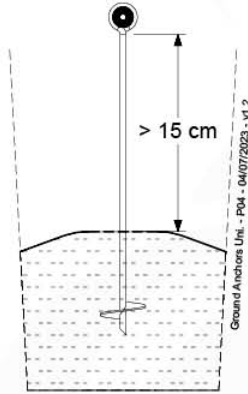

EXTENSION TOWERS

15-1

Ground Anchors Unit - P03 - 04/07/2023 - v1.2

15-2

25kg / 13L

1.

2.

24h