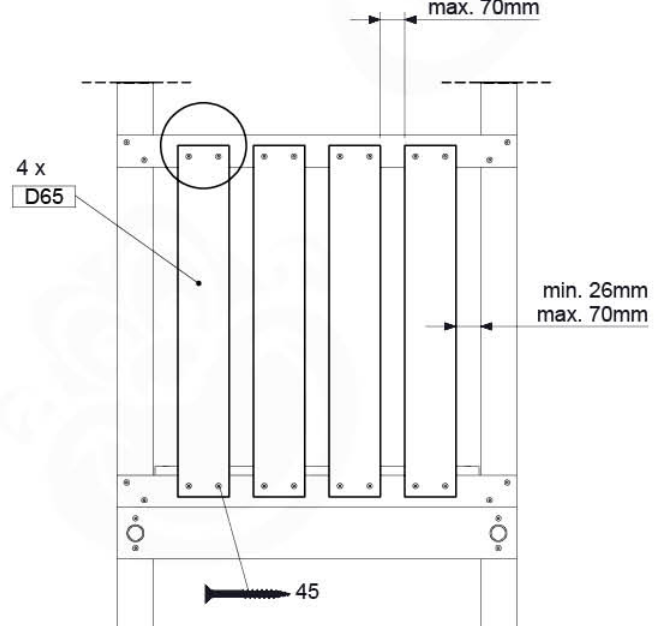

min. 26mm
max. 70mm