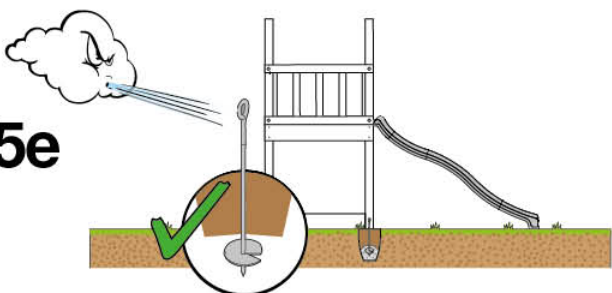

06 Playground Foundation

06-1

07 Base Tower

BT03

(194_100)

	PartNo	PartName	QTY.
Hardware Pack 100_600	001_406	Stealth Screw 8x45	6
	002_220	Gap Point Screw T25 - 5x45	76
	002_223	Gap Point Screw T25 - 5x80	16
Other	007_001	Ground-anchor	2
Hardware Pack 100_600	022_31x	bpc-base version 3	4
	022_84x	bpc cover	4
Wood	A220	Post 70x70 L2200	4
	C74	Beam 740 mm	4
	D60	Board 600 mm	10
	D74	Board 740 mm	8