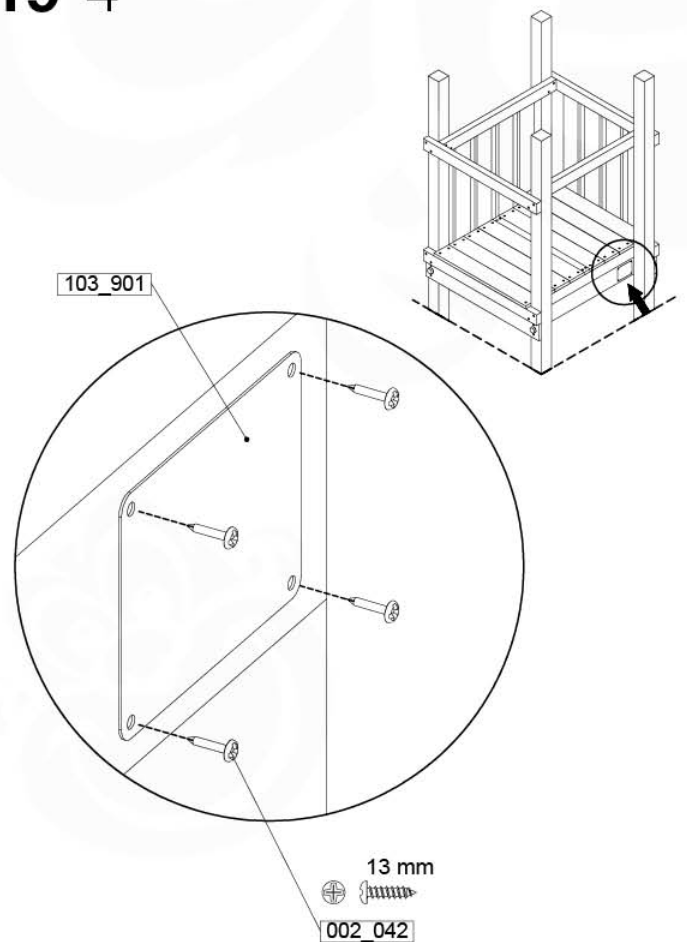

19-4

Accessory set - P04 - 05/07/2023 - v5