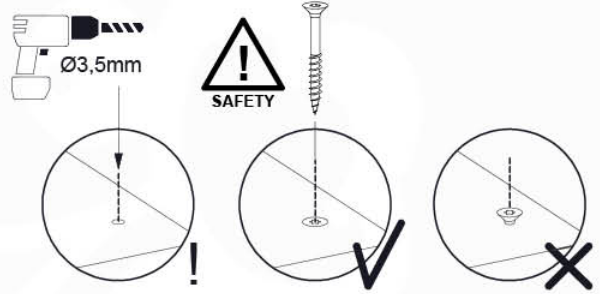

17 Slide Set

SL01

(194_107)

	PartNo	PartName	QTY.
Hardware Pack 100_605	000_101	Nail Pan Head	10
	002_223	Gap Point Screw T25 - 5x80	4
	002_308	Gap Point Screw T25 - 5x20	2
Other	120_102	Handgrip set (2x Complete)	1
	123_200	Bumperpad	1
	324_xxx 334_xxx	Wavy Star Slide XL 2200 mm / Wavy Star Slide XL 2650 mm	1
Timber	C74	Beam 740 mm	1

Slide set - P02 - 15-7-2022 - v4