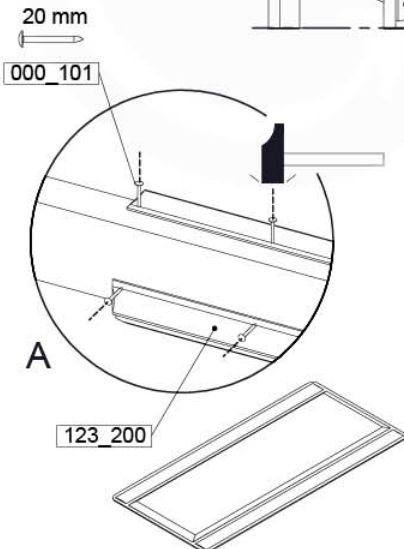

17 Slide Set

SL01

(194_107)

	PartNo	PartName	QTY.
Hardware Pack 100_605	000_101	Nail Pan Head	10
	002_223	Gap Point Screw T25 - 5x80	4
	002_308	Gap Point Screw T25 - 5x20	2
Other	120_102	Handgrip set (2x Complete)	1
	123_200	Bumperpad	1
	324_xxx 334_xxx	Wavy Star Slide XL 2200 mm / Wavy Star Slide XL 2650 mm	1
Timber	C74	Beam 740 mm	1

Slide set - P02 - 15-7-2022 - v4

17-1