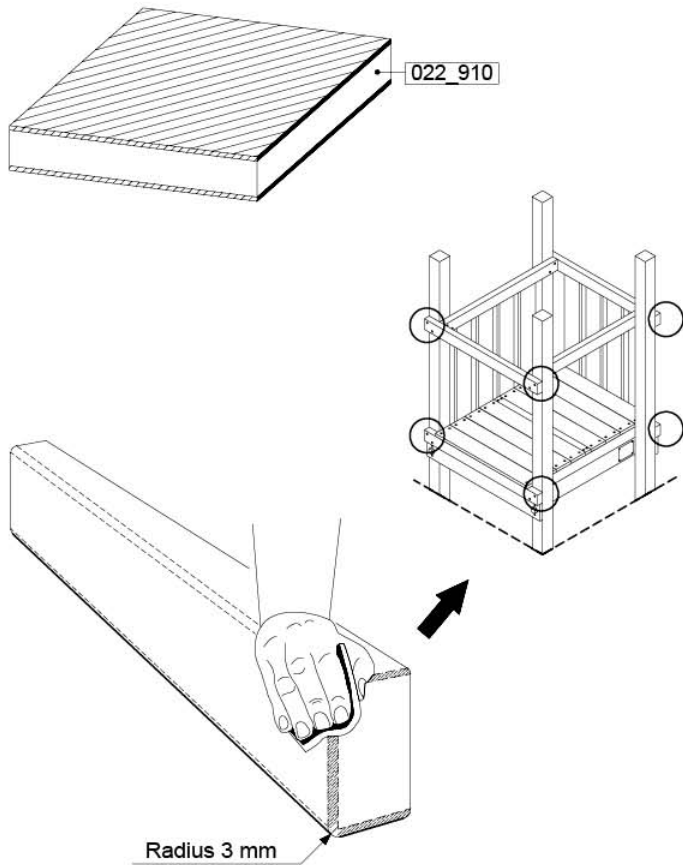

19-5 Safety check

Accessories set - PDF - 05/07/2023 - v5