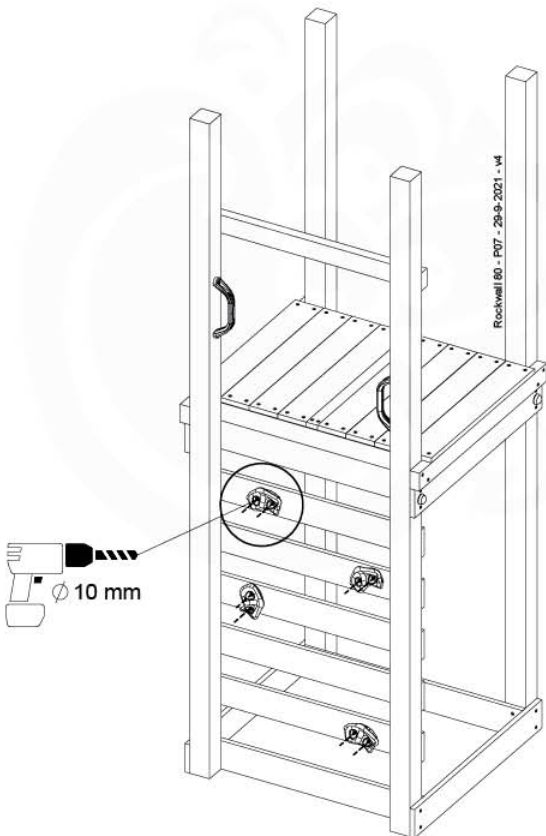

Rockwall 80 - P02 - 29-9-2021 - v4

11-1

11-2

11-3

12 Roof Clapboard

RF01

(194_111)

	PartNo	PartName	QTY.
Hardware Pack 100_609	001_417	Stealth Screw 8x80	4
	002_220	Gap Point Screw T25 - 5x45	48
	002_223	Gap Point Screw T25 - 5x80	2
Timber	C56	Beam 550 mm	2
	C62	Beam 620 mm	2
	D60	Board 600 mm	1
	D74	Board 740 mm	16