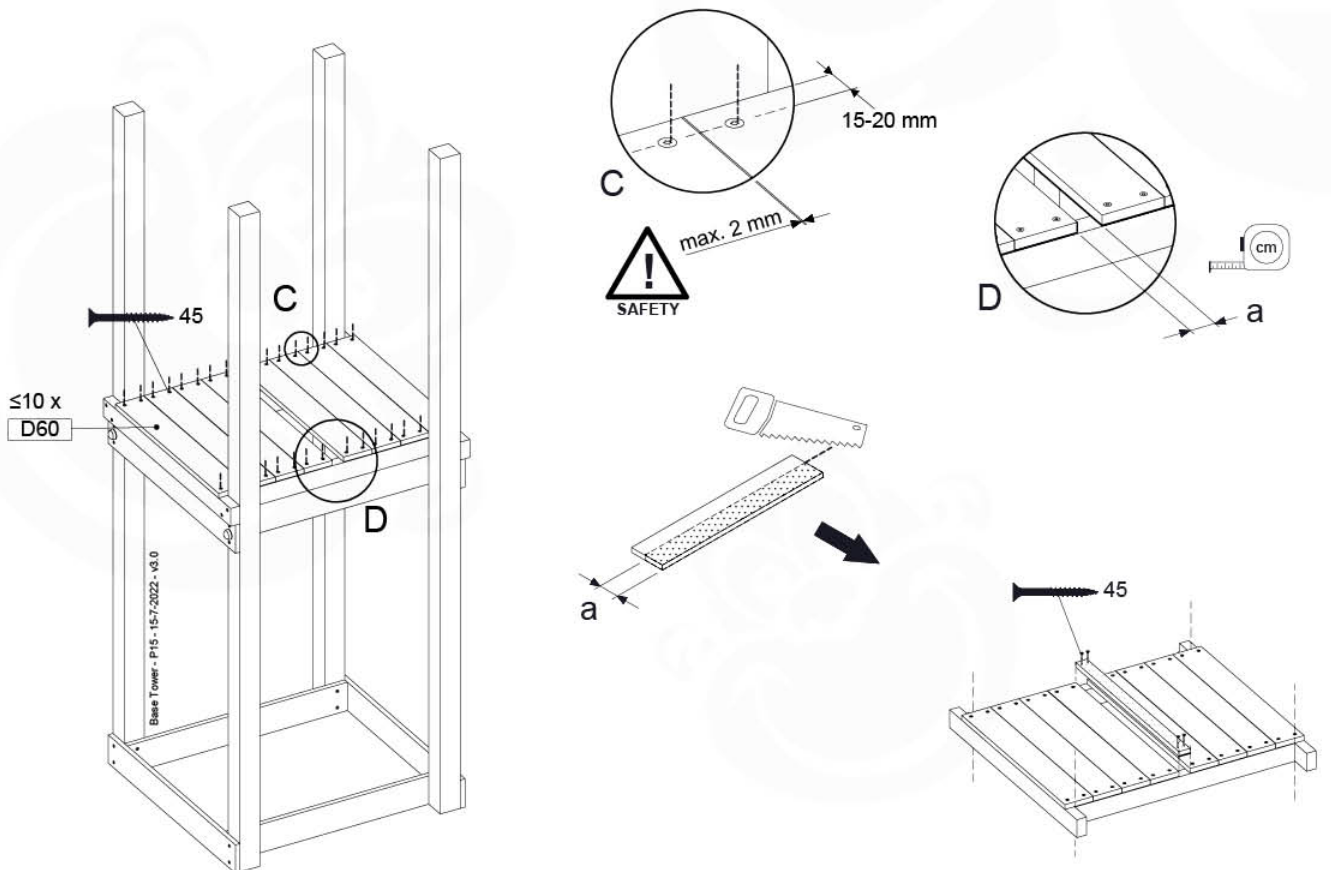

06 Playground Foundation

06-1

07 Base Tower

BT03

(194_100)

	PartNo	PartName	QTY.
Hardware Pack 100_600	001_406	Stealth Screw 8x45	6
	002_220	Gap Point Screw T25 - 5x45	76
	002_223	Gap Point Screw T25 - 5x80	16
Other	007_001	Ground-anchor	2
Hardware Pack 100_600	022_31x	bpc-base version 3	4
	022_84x	bpc cover	4
Wood	A220	Post 70x70 L2200	4
	C74	Beam 740 mm	4
	D60	Board 600 mm	10
	D74	Board 740 mm	8

Base Tower - P10 - BT03 - 15-7-2022 - v3.0

07-1

07-2

07-3

08 Extended Tower

ET01

(194_100)

	PartNo	PartName	QTY.
Hardware Pack 100_600	001_406	Stealth Screw 8x45	4
	002_220	Gap Point Screw T25 - 5x45	60
	002_223	Gap Point Screw T25 - 5x80	12
Other	007_001	Ground-anchor	2
Hardware Pack 100_600	022_31x	bpc-base version 3	2
	022_84x	bpc cover	2
Wood	A200	Post 70x70 L2000	2
	C74	Beam 740 mm	3
	D60	Board 600 mm	9
	D74	Board 740 mm	6