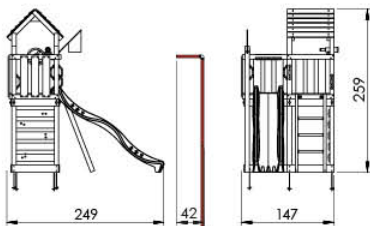

Part 2

Assembly

Jungle Safari

803_204

Instructions

Manual Part 1

Important

This assembly manual should always be read in conjunction with the General Safety manual part as included in the hardware package of your playground equipment. Please read these safety instructions carefully before starting the assembly work.

Jungle Gym

BACKYARD PLAYGROUNDS

since 1988

6h