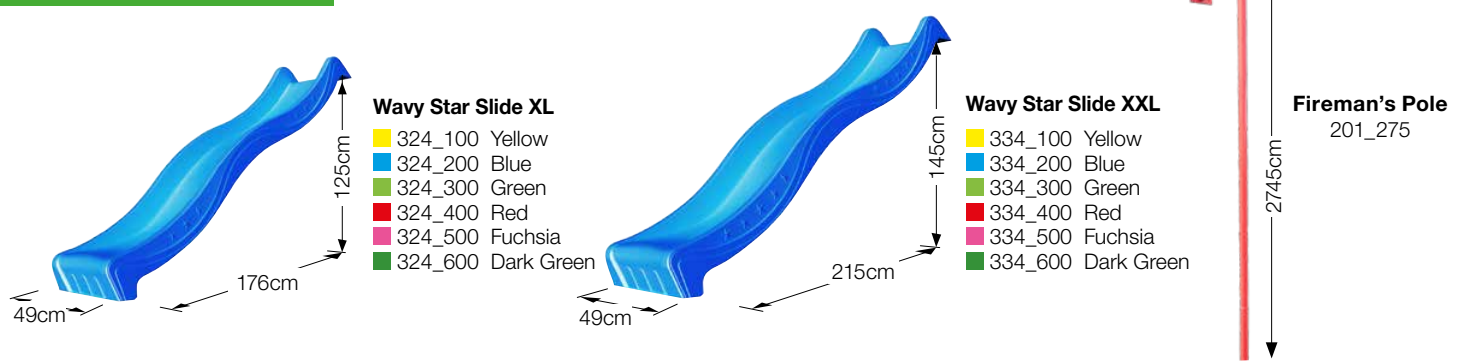

Monkey Bar Kit Blue
250_013

Swing Seat Kit
250_034

Tic Tac Toe
450_310

Bucket
450_320

Talking Tube™
450_330

Accessories

Slides

Climbing