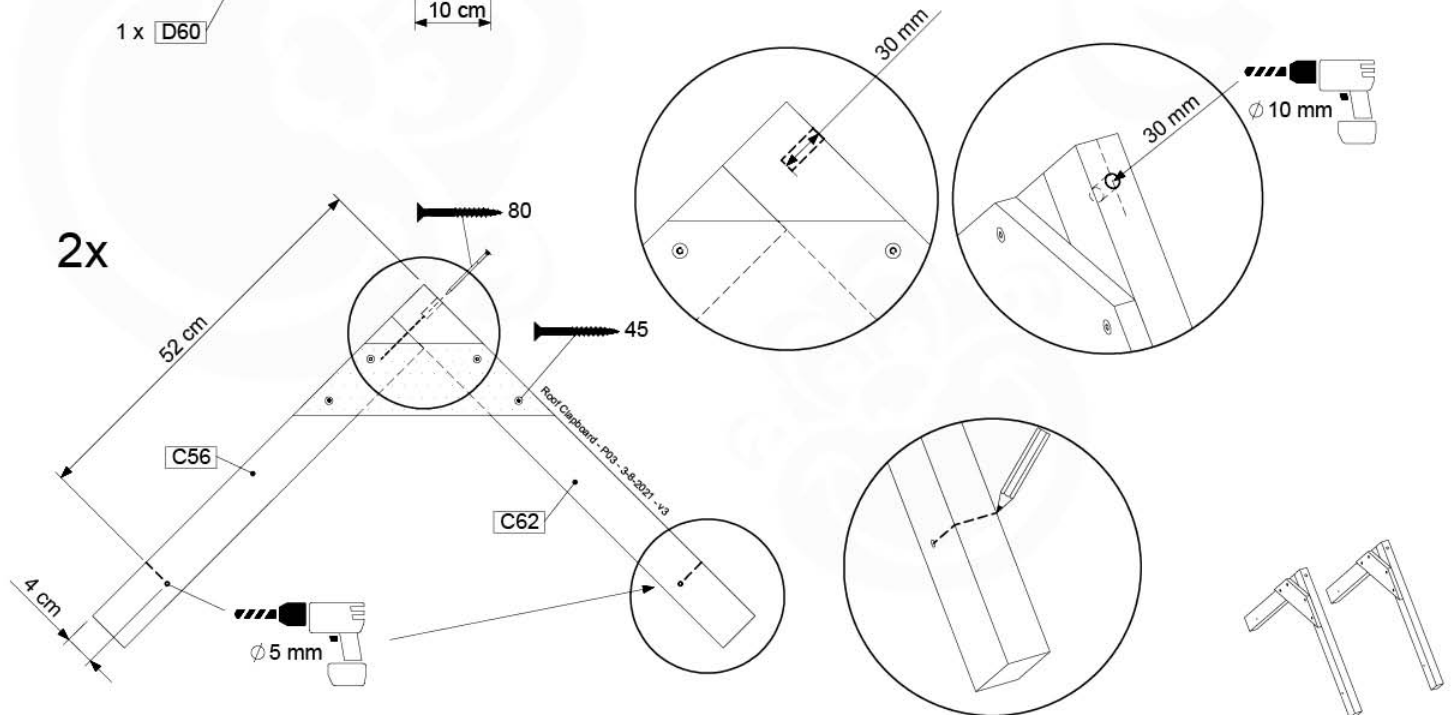

12 Roof Clapboard

RF01

(194_111)

	PartNo	PartName	QTY.
Hardware Pack 100_609	001_417	Stealth Screw 8x80	4
	002_220	Gap Point Screw T25 - 5x45	48
	002_223	Gap Point Screw T25 - 5x80	2
Timber	C56	Beam 550 mm	2
	C62	Beam 620 mm	2
	D60	Board 600 mm	1
	D74	Board 740 mm	16

Roof Clapboard - P02 - 3-8-2021 - v3

12-1