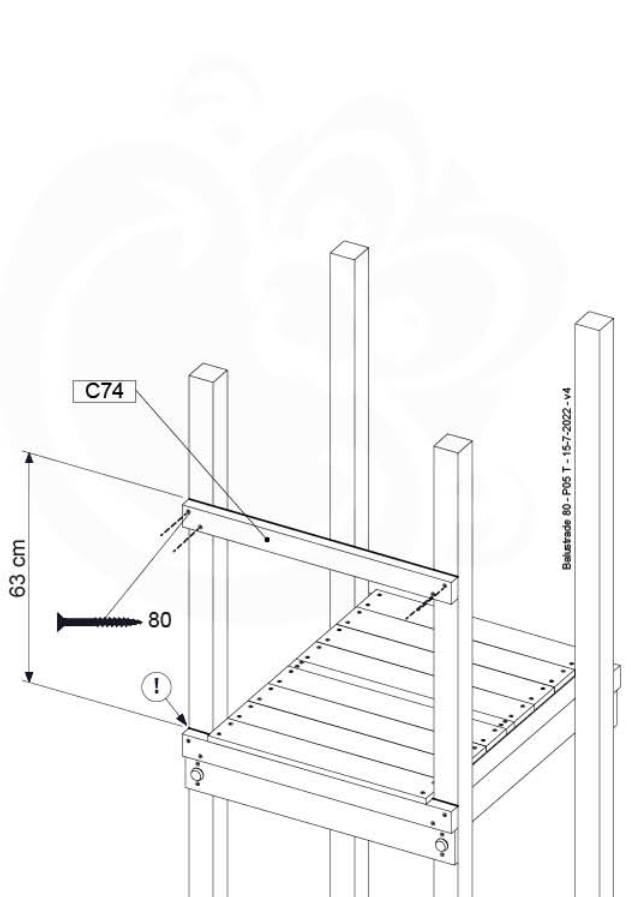

10 Balustrade (2x)

BL02

(194_101)

	PartNo	PartName	QTY.	
Hardware Pack	002_220	Gap Point Screw T25 - 5x45	16	
	100_601	002_223	Gap Point Screw T25 - 5x80	4
Timber	C74	Beam 740 mm	1	
	D65	Board 650 mm	4	

Balustrade 80 - P03 T - 15-7-2022 - v4

10-1

min. 26mm
max. 70mm