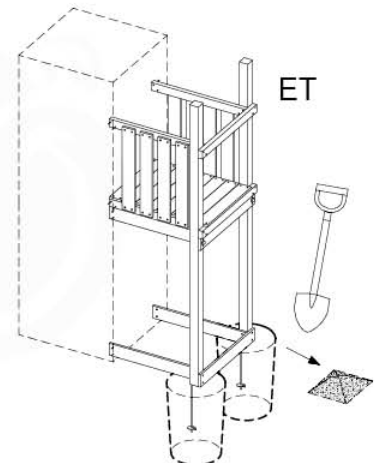

15

1-Swing Module / 2-Swing Module
457_101
457_102

+

15

1-Climb Module / 2-Climb Module
457_105
457_106

15 Ground Anchors

GA02

BASE TOWERS

EXTENSION TOWERS

15-1

Ground Anchors Unit - P03 - 04/07/2023 - v1.2

15-2

25kg / 13L

1.

2.

24h