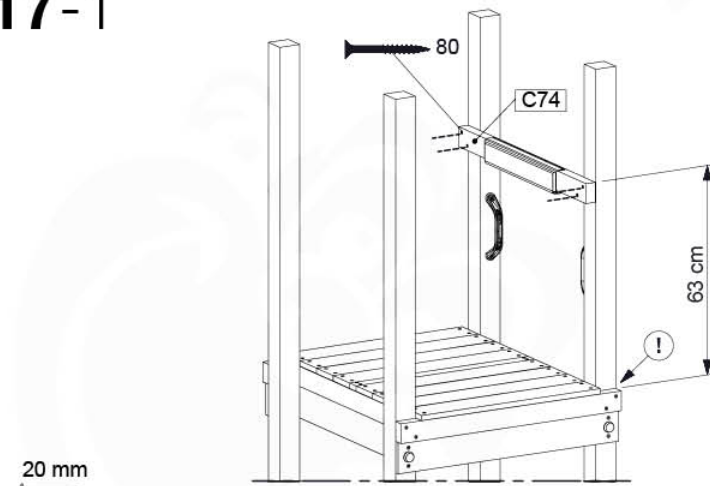

17 Slide Set

SL01

(194_107)

	PartNo	PartName	QTY.
Hardware Pack 100_605	000_101	Nail Pan Head	10
	002_223	Gap Point Screw T25 - 5x80	4
	002_308	Gap Point Screw T25 - 5x20	2
Other	120_102	Handgrip set (2x Complete)	1
	123_200	Bumperpad	1
	324_xxx 334_xxx	Wavy Star Slide XL 2200 mm / Wavy Star Slide XL 2650 mm	1
Timber	C74	Beam 740 mm	1

Slide set - P02 - 15-7-2022 - v4

17-1