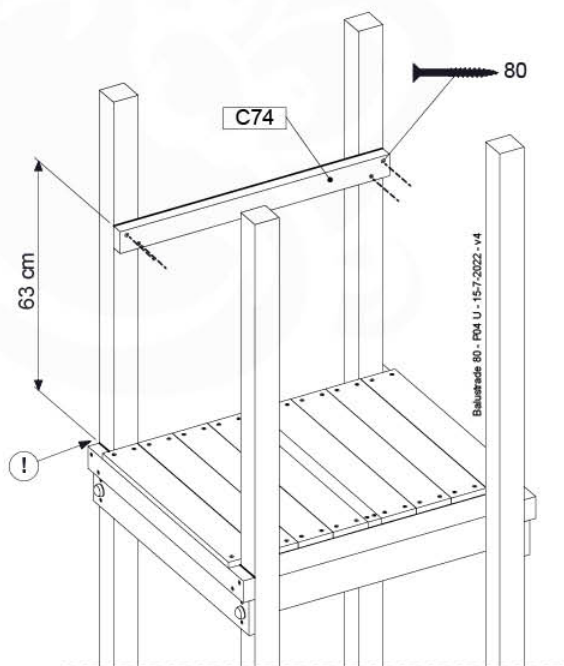

06 Playground Foundation

06-1

07 Base Tower

BT03

(194_100)

	PartNo	PartName	QTY.
Hardware Pack 100_600	001_406	Stealth Screw 8x45	6
	002_220	Gap Point Screw T25 - 5x45	76
	002_223	Gap Point Screw T25 - 5x80	16
Other	007_001	Ground-anchor	2
Hardware Pack 100_600	022_31x	bpc-base version 3	4
	022_84x	bpc cover	4
Wood	A220	Post 70x70 L2200	4
	C74	Beam 740 mm	4
	D60	Board 600 mm	10
	D74	Board 740 mm	8

Base Tower - P10 - BT03 - 15-7-2022 - v3.0

07-1

07-2

07-3

08 Extended Tower

ET01

(194_100)

	PartNo	PartName	QTY.
Hardware Pack 100_600	001_406	Stealth Screw 8x45	4
	002_220	Gap Point Screw T25 - 5x45	60
	002_223	Gap Point Screw T25 - 5x80	12
Other	007_001	Ground-anchor	2
Hardware Pack 100_600	022_31x	bpc-base version 3	2
	022_84x	bpc cover	2
Wood	A200	Post 70x70 L2000	2
	C74	Beam 740 mm	3
	D60	Board 600 mm	9
	D74	Board 740 mm	6

Extension Tower - P02 - ET01 - 18-12-2020 - v3.0

08-1

08-2

08-3

09 Balustrade (1x)

BL01

(194_101)

	PartNo	PartName	QTY.
Hardware Pack	002_220	Gap Point Screw T25 - 5x45	16
	100_601	002_223	Gap Point Screw T25 - 5x80
Timber	C74	Beam 740 mm	1
	D65	Board 650 mm	4

Balustrade 80 - P02 U - 15-7-2022 - v4

09-1

min. 26mm
max. 70mm

10 Balustrade (2x)

BL02

(194_101)

	PartNo	PartName	QTY.
Hardware Pack	002_220	Gap Point Screw T25 - 5x45	16
	100_601	002_223	Gap Point Screw T25 - 5x80
Timber	C74	Beam 740 mm	1
	D65	Board 650 mm	4