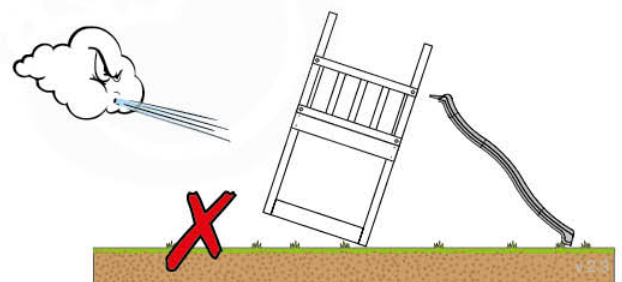

06 Playground Foundation

06-1

07 Base Tower

BT03

(194_100)

	PartNo	PartName	QTY.
Hardware Pack 100_600	001_406	Stealth Screw 8x45	6
	002_220	Gap Point Screw T25 - 5x45	76
	002_223	Gap Point Screw T25 - 5x80	16
Other	007_001	Ground-anchor	2
Hardware Pack 100_600	022_31x	bpc-base version 3	4
	022_84x	bpc cover	4
Wood	A220	Post 70x70 L2200	4
	C74	Beam 740 mm	4
	D60	Board 600 mm	10
	D74	Board 740 mm	8