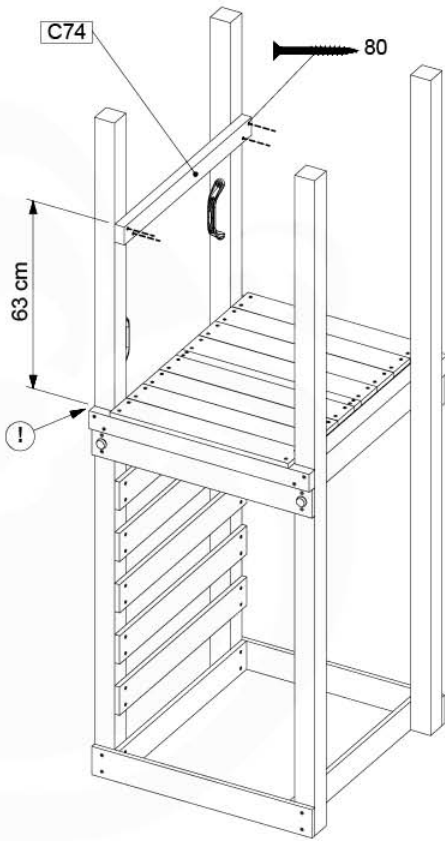

Base Tower - P10 - BT03 - 15-7-2022 - v3.0

07-1

07-2

07-3

08 Extended Tower

ET01

(194_100)

	PartNo	PartName	QTY.
Hardware Pack 100_600	001_406	Stealth Screw 8x45	4
	002_220	Gap Point Screw T25 - 5x45	60
	002_223	Gap Point Screw T25 - 5x80	12
Other	007_001	Ground-anchor	2
Hardware Pack 100_600	022_31x	bpc-base version 3	2
	022_84x	bpc cover	2
Wood	A200	Post 70x70 L2000	2
	C74	Beam 740 mm	3
	D60	Board 600 mm	9
	D74	Board 740 mm	6

Balustrade 80 - P02 U - 15-7-2022 - v4

09-1

min. 26mm
max. 70mm

10 Balustrade (2x)

BL02

(194_101)

	PartNo	PartName	QTY.
Hardware Pack	002_220	Gap Point Screw T25 - 5x45	16
	100_601	002_223	Gap Point Screw T25 - 5x80
Timber	C74	Beam 740 mm	1
	D65	Board 650 mm	4

Balustrade 80 - P03 T - 15-7-2022 - v4

10-1

min. 26mm
max. 70mm

11 Rock Wall

RW01

(194_105)

	PartNo	PartName	QTY.
Hardware pack 100_604	001_102	Washer Head Screw T40 M8x30	8
	002_220	Gap Point Screw T25 - 5x45	24
	002_223	Gap Point Screw T25 - 5x80	4
	003_010	M8 spring lock washer	8
	004_050	M8 22mm Drive in Nut	8
Other	022_50x	Climbing Rock	4
	120_102	Handgrip set (2x Complete)	1
Timber	C74	Beam 740 mm	1
	D74	Board 740 mm	5

Rockwall 80 - P02 - 29-9-2021 - v4

11-1

11-2

11-3

12 Roof Clapboard

RF01

(194_111)

	PartNo	PartName	QTY.
Hardware Pack 100_609	001_417	Stealth Screw 8x80	4
	002_220	Gap Point Screw T25 - 5x45	48
	002_223	Gap Point Screw T25 - 5x80	2
Timber	C56	Beam 550 mm	2
	C62	Beam 620 mm	2
	D60	Board 600 mm	1
	D74	Board 740 mm	16