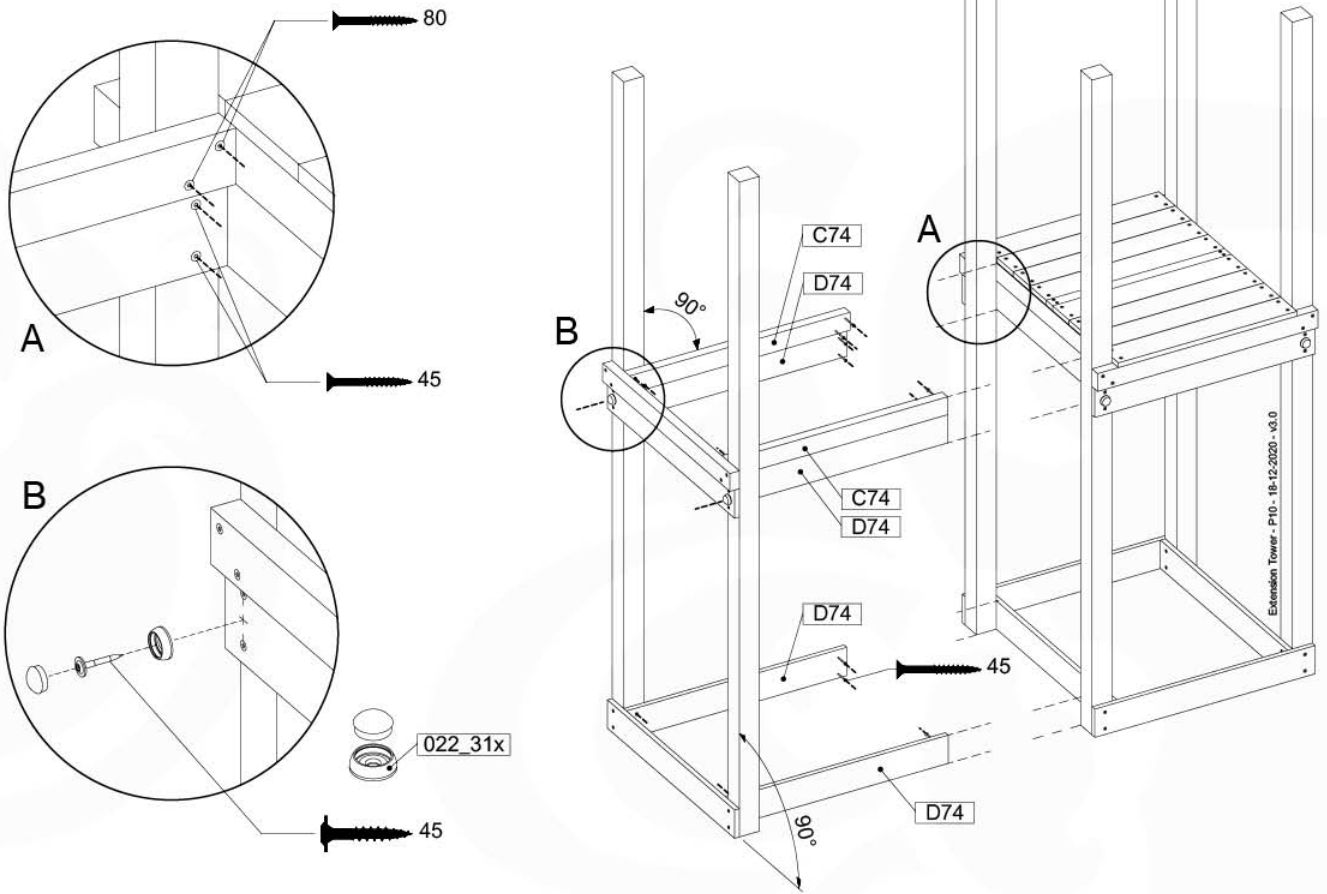

06 Playground Foundation

06-1

07 Base Tower

BT03

(194_100)

	PartNo	PartName	QTY.
Hardware Pack 100_600	001_406	Stealth Screw 8x45	6
	002_220	Gap Point Screw T25 - 5x45	76
	002_223	Gap Point Screw T25 - 5x80	16
Other	007_001	Ground-anchor	2
Hardware Pack 100_600	022_31x	bpc-base version 3	4
	022_84x	bpc cover	4
Wood	A220	Post 70x70 L2200	4
	C74	Beam 740 mm	4
	D60	Board 600 mm	10
	D74	Board 740 mm	8

Base Tower - P10 - BT03 - 15-7-2022 - v3.0

07-1

07-2

07-3

08 Extended Tower

ET01

(194_100)

	PartNo	PartName	QTY.
Hardware Pack 100_600	001_406	Stealth Screw 8x45	4
	002_220	Gap Point Screw T25 - 5x45	60
	002_223	Gap Point Screw T25 - 5x80	12
Other	007_001	Ground-anchor	2
Hardware Pack 100_600	022_31x	bpc-base version 3	2
	022_84x	bpc cover	2
Wood	A200	Post 70x70 L2000	2
	C74	Beam 740 mm	3
	D60	Board 600 mm	9
	D74	Board 740 mm	6

Extension Tower - P02 - ET01 - 18-12-2020 - v3.0

08-1

08-2

08-3

09 Balustrade (1x)

BL01

(194_101)

	PartNo	PartName	QTY.
Hardware Pack	002_220	Gap Point Screw T25 - 5x45	16
	100_601	002_223	Gap Point Screw T25 - 5x80
Timber	C74	Beam 740 mm	1
	D65	Board 650 mm	4