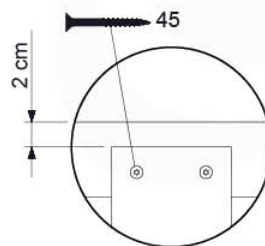

10 Balustrade (2x)

BL02

(194_101)

	PartNo	PartName	QTY.	
Hardware Pack	002_220	Gap Point Screw T25 - 5x45	16	
	100_601	002_223	Gap Point Screw T25 - 5x80	4
Timber	C74	Beam 740 mm	1	
	D65	Board 650 mm	4	

Balustrade 80 - P03 T - 15-7-2022 - v4

10-1

min. 26mm
max. 70mm