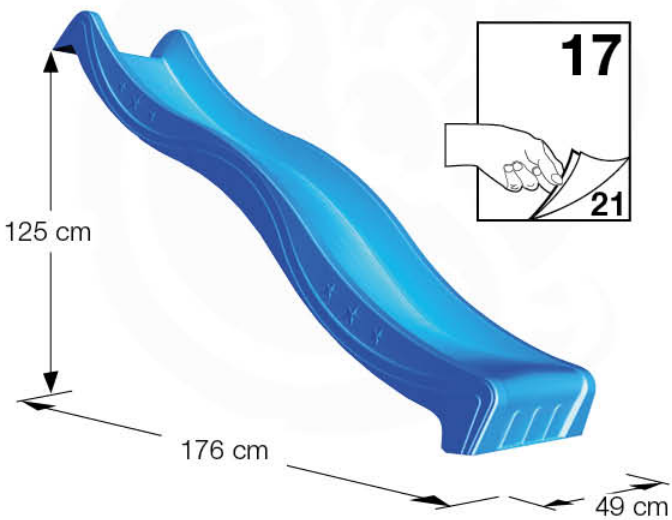

16 Add-on

Wavy Star Slide XL

- 324_100 Yellow
- 324_200 Blue
- 324_300 Green
- 324_400 Red
- 324_500 Fuchsia
- 324_600 Dark Green