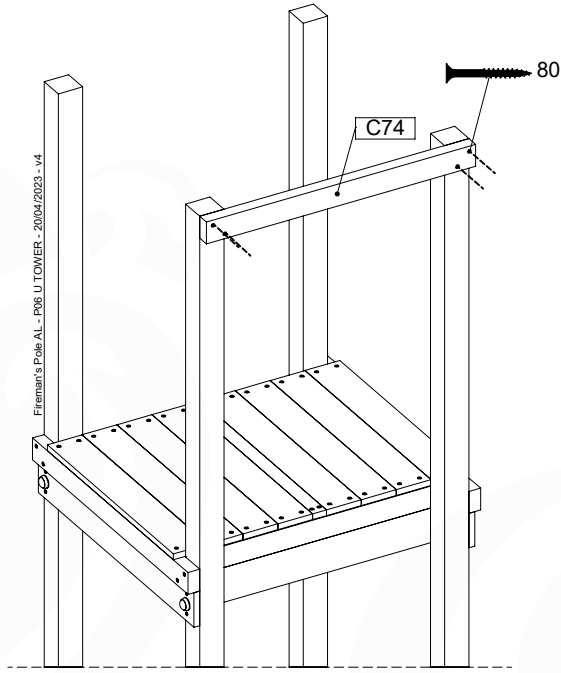

16-1

17 Accessories

AC01

(194_119)

	PartNo	PartName	QTY.
Hardware Pack 100_617	001_406	Stealth Screw 8x45	1
	002_041	Dome head screw 4.5 x 20 mm	3
	002_042	Dome head screw 3.5 x 13mm	4
	002_219	Gap Point Screw T25 - 5x30	2
Other	022_300	Steering Wheel	1
	022_800	Rail P/T 105	1
	022_910	Sandpad	1
	103_901	Logo ID Plate	1
	104_107	Tool Set Climbing Units	1
	120_024	Tower Flag	1
	122_302	Telescope	1

Accessory set: P02_05/07/2023 - v5