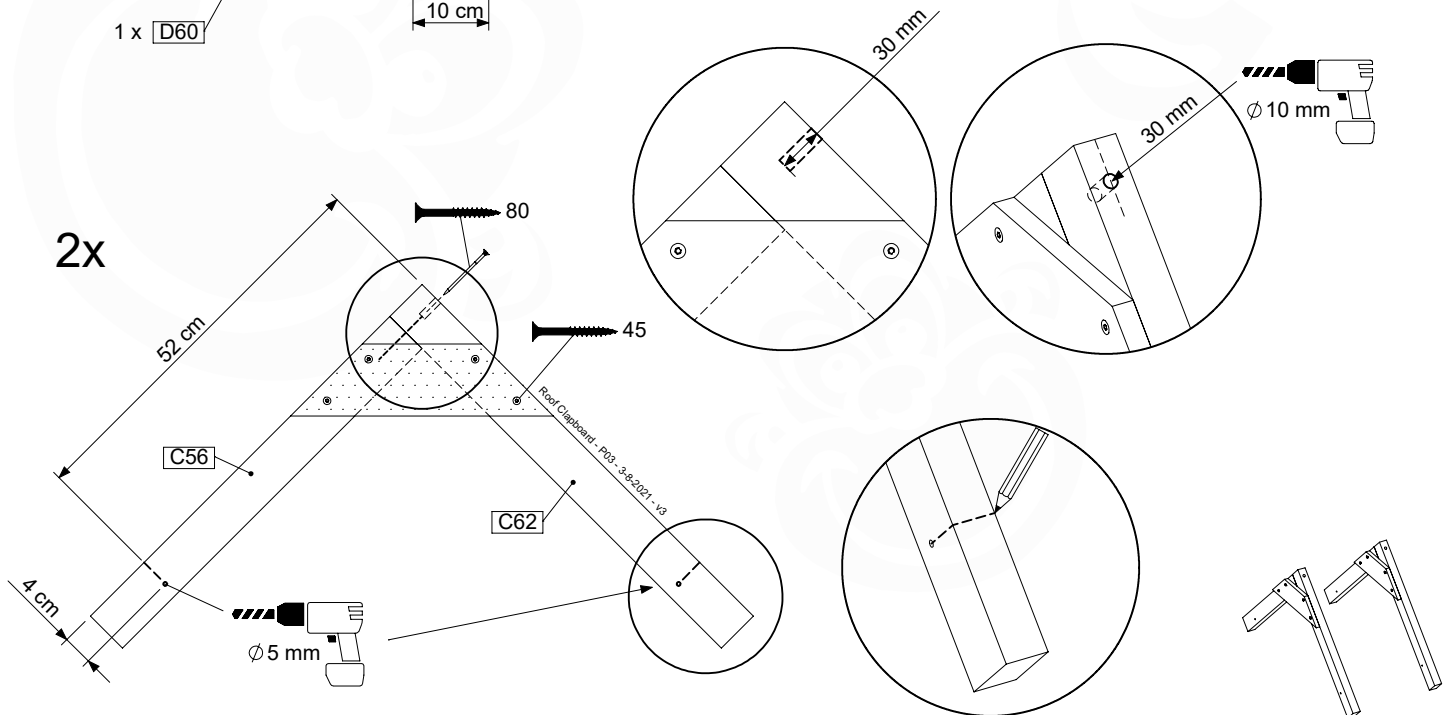

11 Clapboard Roof

RF01

(194_111)

	PartNo	PartName	QTY.
Hardware Pack 100_609	001_417	Stealth Screw 8x80	4
	002_220	Gap Point Screw T25 - 5x45	48
	002_223	Gap Point Screw T25 - 5x80	2
Timber	C56	Beam 550 mm	2
	C62	Beam 620 mm	2
	D60	Board 600 mm	1
	D74	Board 740 mm	16

Roof Clapboard - P02 - 3-8-2021 - v3

11-1

1 x D60

2x