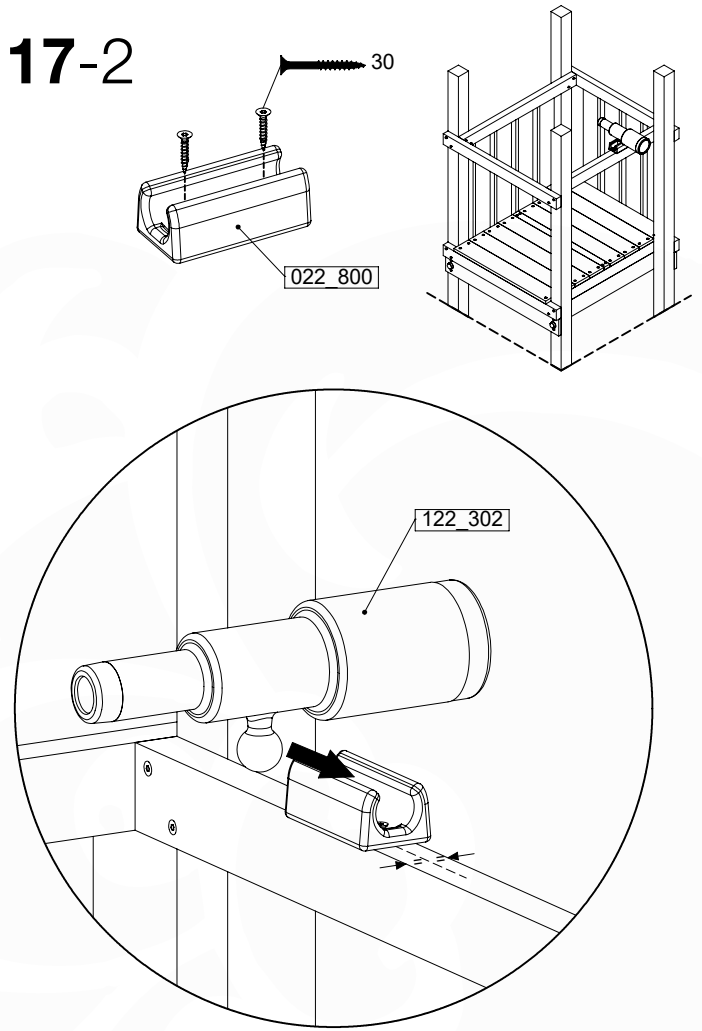

17-2

Accessory set - P03 - 05/07/2023 - V5