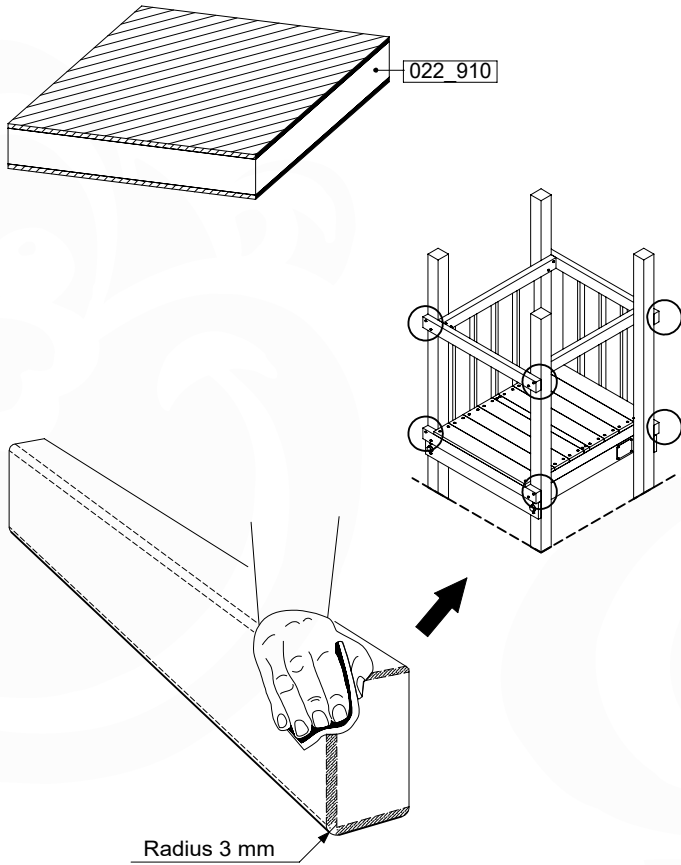

17-5 Safety check

Accessory set - P05 - 09/07/2023 - v5

18 Download and Saving

+

Manual Part 1