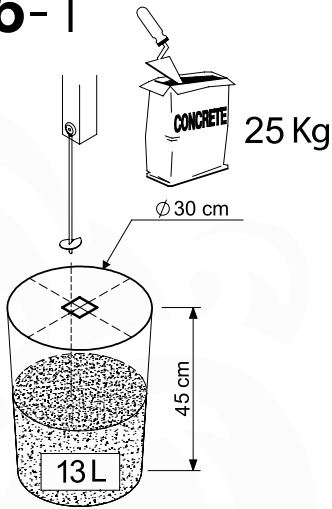

05-5

06 Playground Foundation

06-1

Foundation Plan TS - P02 - 23-2-2022 - v3

07 Base Tower

BT03

(194_100)

	PartNo	PartName	QTY.
Hardware Pack 100_600	001_406	Stealth Screw 8x45	6
	002_220	Gap Point Screw T25 - 5x45	76
	002_223	Gap Point Screw T25 - 5x80	16
Other	007_001	Ground-anchor	2
Hardware Pack 100_600	022_31x	bpc-base version 3	4
	022_84x	bpc cover	4
Wood	A220	Post 70x70 L2200	4
	C74	Beam 740 mm	4
	D60	Board 600 mm	10
	D74	Board 740 mm	8