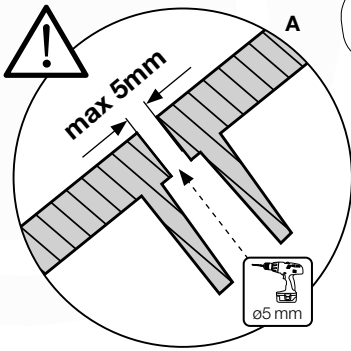

15-4

16 Firemans Pole

FP02

(201_275)

	PartNo	PartName	QTY.
Kit	201_275	Fireman's Pole kit (incl. 4x Screw T25 5x80)	1
Timber	C74	Beam 740 mm	1

Fireman's Pole AL - P03T - 2010/02/2023 - v4

Ø 3.5mm