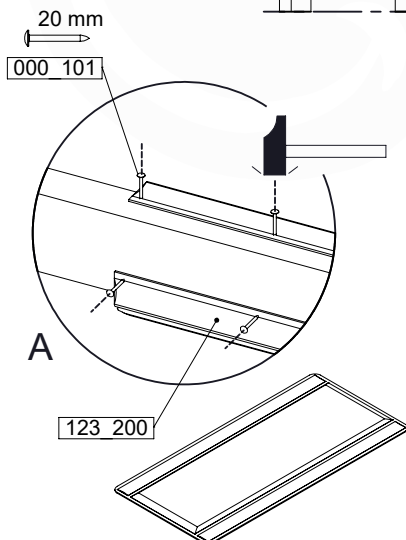

15-1

Slide set - P04 T - 15-7-2022 - v4