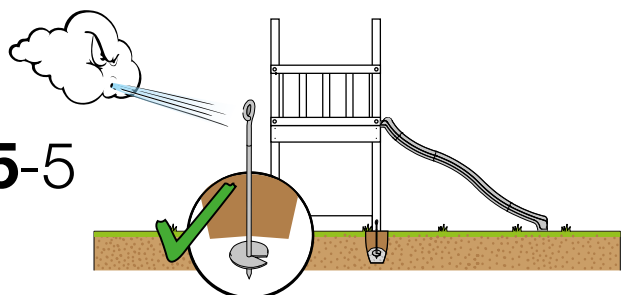

05-5

06 Playground Foundation

06-1

Foundation Plan TS - P02 - 23-2-2022 - v3

07 Base Tower

BT03

(194_100)

	PartNo	PartName	QTY.
Hardware Pack 100_600	001_406	Stealth Screw 8x45	6
	002_220	Gap Point Screw T25 - 5x45	76
	002_223	Gap Point Screw T25 - 5x80	16
Other	007_001	Ground-anchor	2
Hardware Pack 100_600	022_31x	bpc-base version 3	4
	022_84x	bpc cover	4
Wood	A220	Post 70x70 L2200	4
	C74	Beam 740 mm	4
	D60	Board 600 mm	10
	D74	Board 740 mm	8