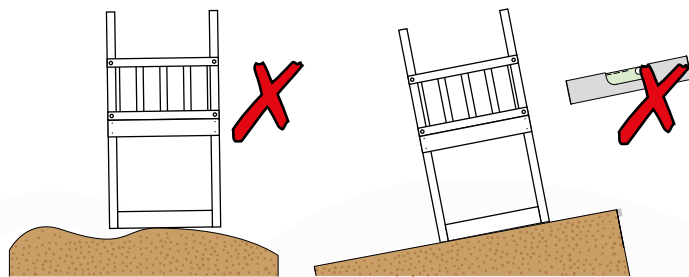

05 Safe Playground

05-1