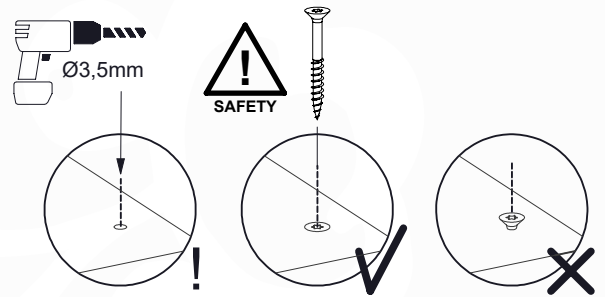

15 Slide Set

SL02

(194_107)

	PartNo	PartName	QTY.
Hardware Pack 100_605	000_101	Nail Pan Head	10
	002_223	Gap Point Screw T25 - 5x80	4
	002_308	Gap Point Screw T25 - 5x20	2
Other	120_102	Handgrip set (2x Complete)	1
	123_200	Bumperpad	1
	324_xxx 334_xxx	Wavy Star Slide XL 2200 mm / Wavy Star Slide XL 2650 mm	1
Timber	C74	Beam 740 mm	1

Slide set - P02 - 15-7-2022 - v4