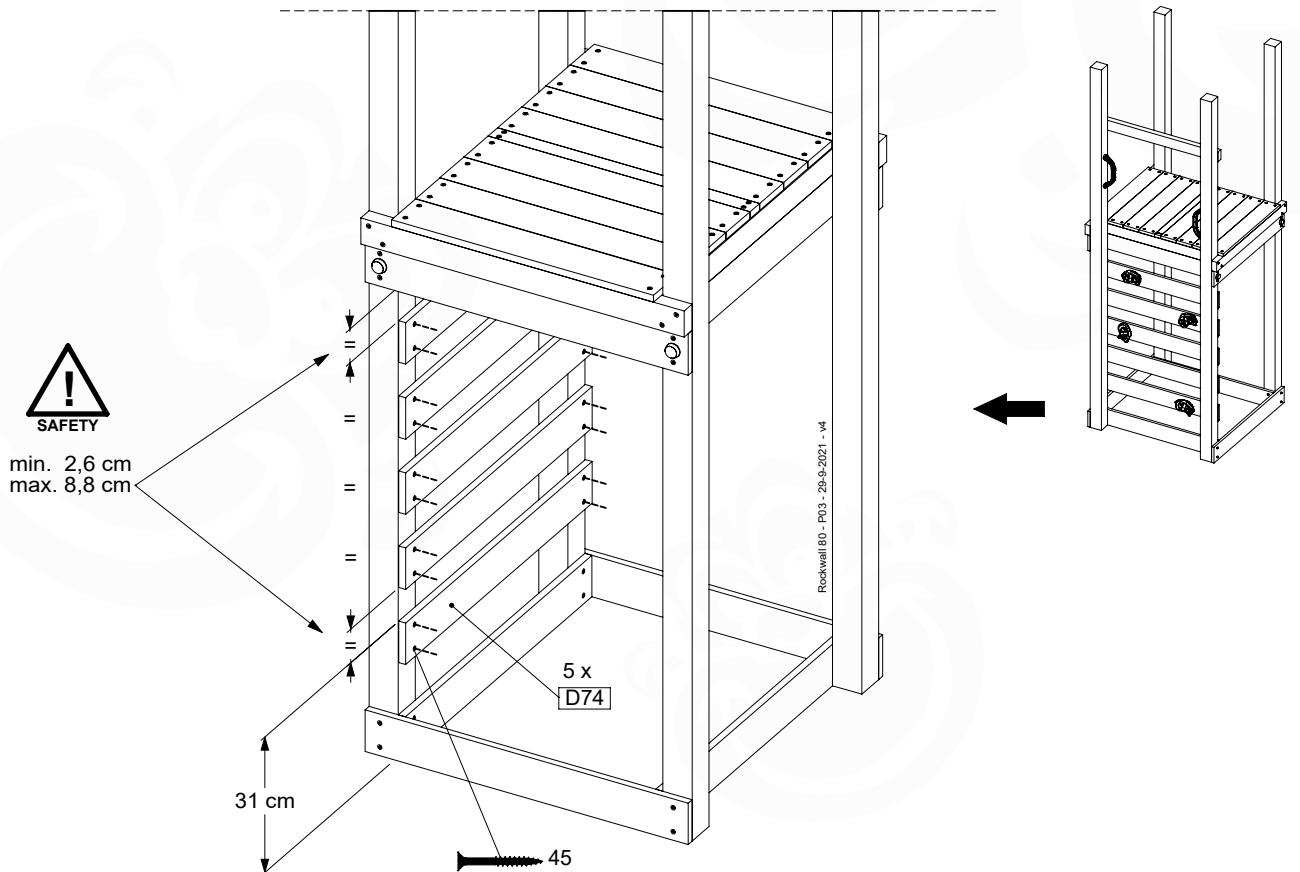

10 Rockwall

RW01

(194_105)

	PartNo	PartName	QTY.
Hardware pack 100_604	001_102	Washer Head Screw T40 M8x30	8
	002_220	Gap Point Screw T25 - 5x45	24
	002_223	Gap Point Screw T25 - 5x80	4
	003_010	M8 spring lock washer	8
	004_050	M8 22mm Drive in Nut	8
Other	022_50x	Climbing Rock	4
	120_102	Handgrip set (2x Complete)	1
Timber	C74	Beam 740 mm	1
	D74	Board 740 mm	5

Rockwall 80 - P02 - 29-9-2021 - v4

10-1