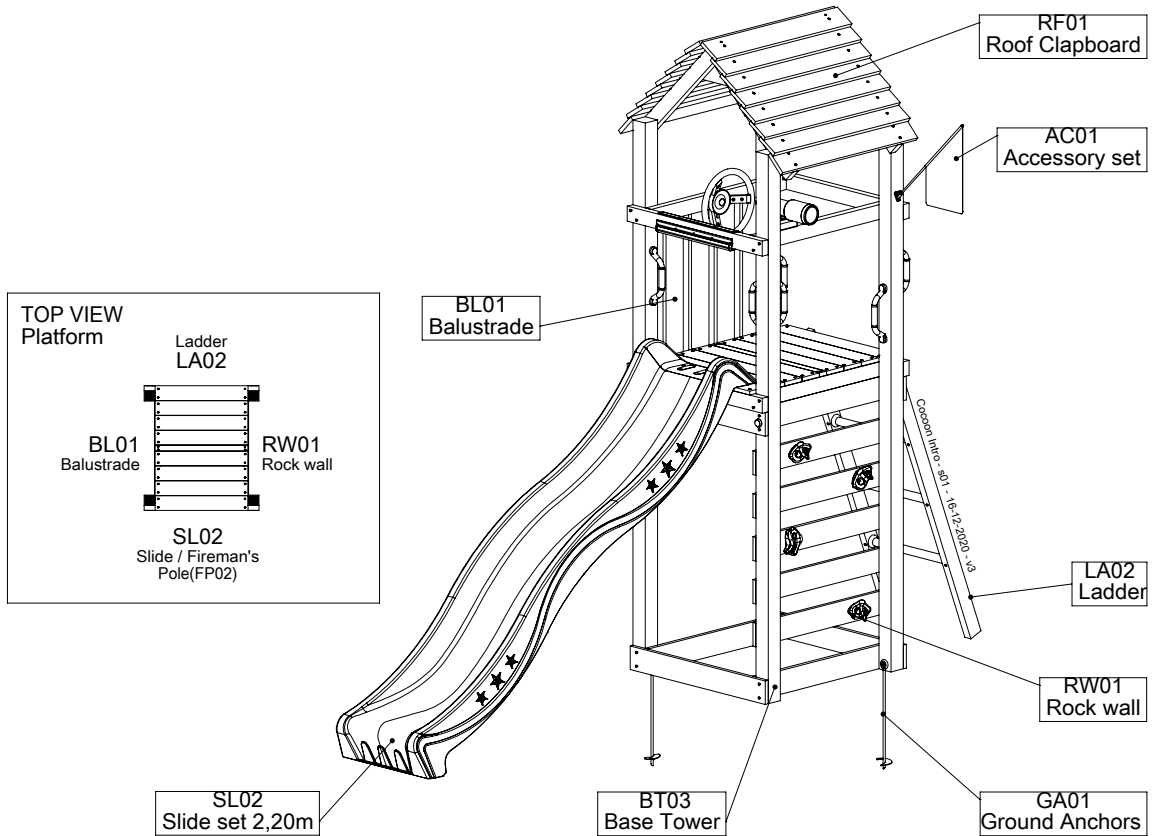

Assembly

Jungle Cocoon

802_204

Manual Part 1

Important

This assembly manual should always be read in conjunction with the General Safety manual part as included in the hardware package of your playground equipment. Please read these safety instructions carefully before starting the assembly work.

Jungle Gym

BACKYARD PLAYGROUNDS

since 1988

4^h