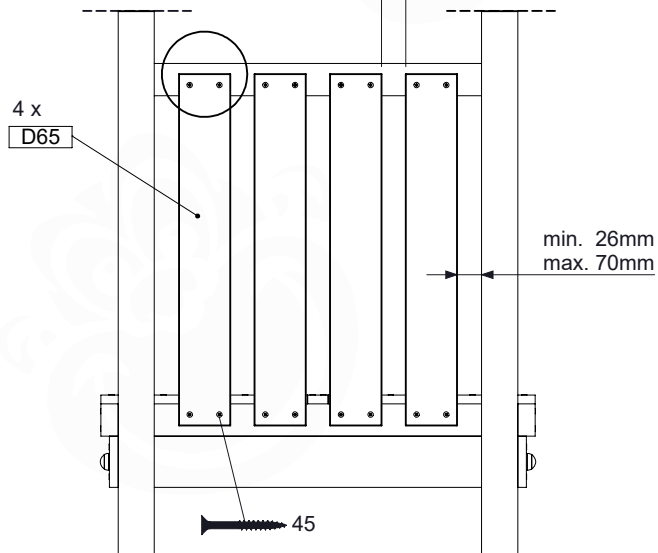

Base Tower - P04 - BT03 - 15-7-2022 - v3.0

07-1

07-2

07-3

08 Balustrade

BL01

(194_101)

	PartNo	PartName	QTY.
Hardware Pack	002_220	Gap Point Screw T25 - 5x45	16
	100_601	Gap Point Screw T25 - 5x80	4
Timber	C74	Beam 740 mm	1
	D65	Board 650 mm	4

Balustrade 80 - P02U - 15-7-2022 - v4

Ø3,5mm

08-1

min. 26mm
max. 70mm

09 Ladder

LA02

(194_103)

	PartNo	PartName	QTY.
Hardware Pack 100_603	001_404	Stealth Screw 8x30	4
	002_219	Gap Point Screw T25 - 5x30	4
	002_220	Gap Point Screw T25 - 5x45	6
	002_223	Gap Point Screw T25 - 5x80	4
Other	005_03x	Ladder Rung Y/B/G/R	3
	005_522	Connection Bracket Mini Market	2
	022_835	Rung Cap	6
	120_102	Handgrip set (2x Complete)	1
Timber	C74	Beam 740 mm	1
	C130	Beam 1300 mm	2