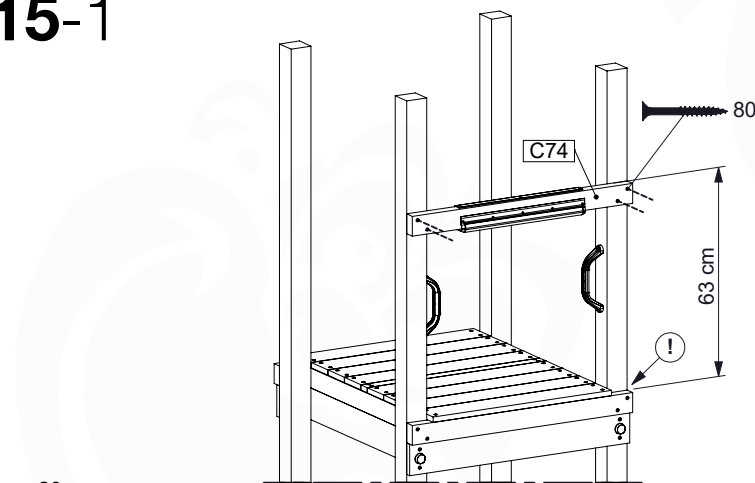

15-1

Slide set - P04 T - 15-7-2022 - v4