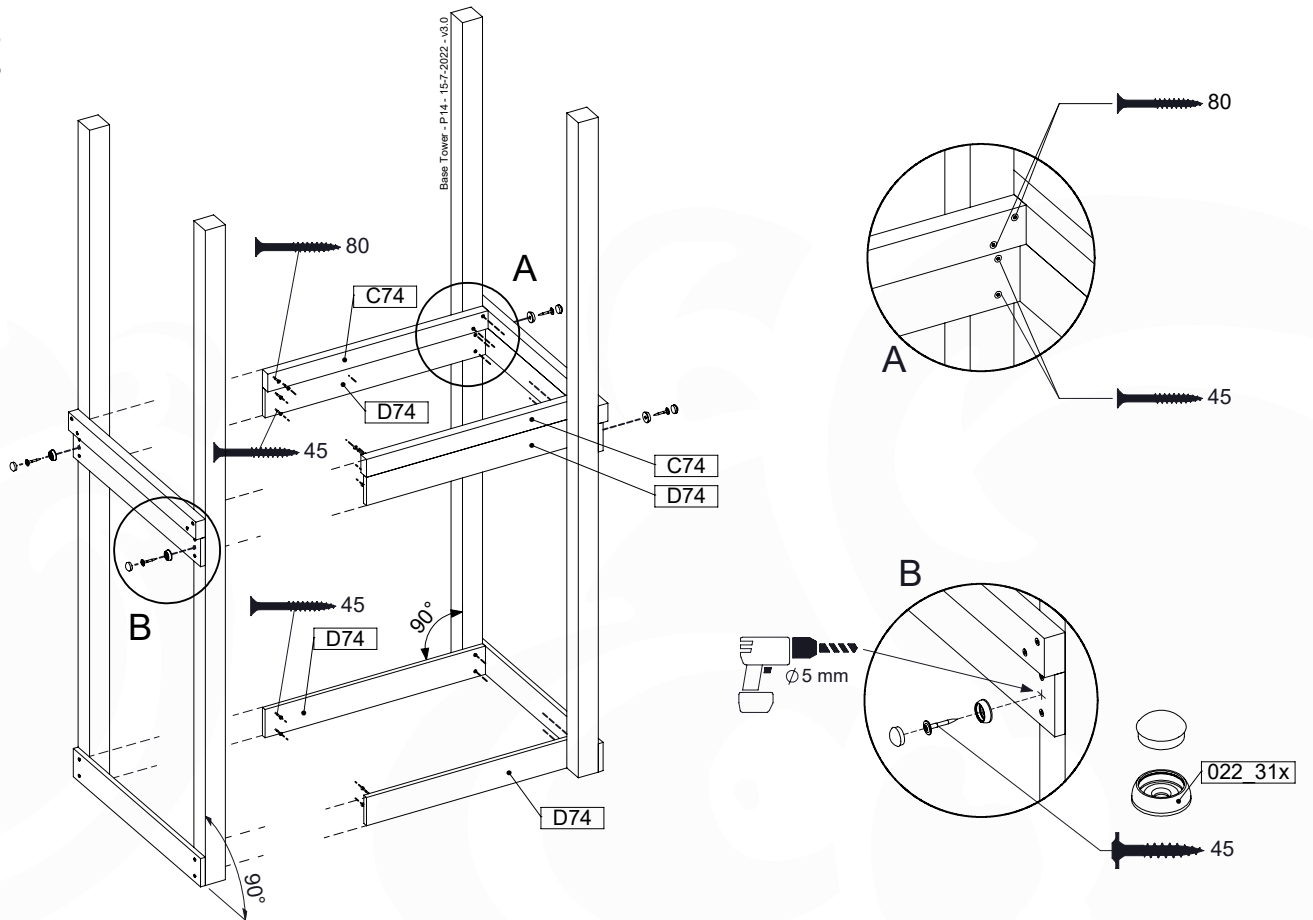

05-5

06 Playground Foundation

06-1

Foundation Plan TS - P02 - 23-2-2022 - v3

07 Base Tower

BT03

(194_100)

	PartNo	PartName	QTY.
Hardware Pack 100_600	001_406	Stealth Screw 8x45	6
	002_220	Gap Point Screw T25 - 5x45	76
	002_223	Gap Point Screw T25 - 5x80	16
Other	007_001	Ground-anchor	2
Hardware Pack 100_600	022_31x	bpc-base version 3	4
	022_84x	bpc cover	4
Wood	A220	Post 70x70 L2200	4
	C74	Beam 740 mm	4
	D60	Board 600 mm	10
	D74	Board 740 mm	8

Base Tower - P04 - BT03 - 15-7-2022 - v3.0

07-1

07-2

07-3

08 Balustrade

BL01

(194_101)

	PartNo	PartName	QTY.
Hardware Pack	002_220	Gap Point Screw T25 - 5x45	16
	100_601	Gap Point Screw T25 - 5x80	4
Timber	C74	Beam 740 mm	1
	D65	Board 650 mm	4