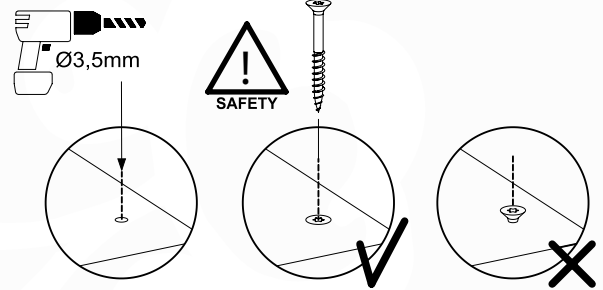

09 Ladder

LA02

(194_103)

	PartNo	PartName	QTY.
Hardware Pack 100_603	001_404	Stealth Screw 8x30	4
	002_219	Gap Point Screw T25 - 5x30	4
	002_220	Gap Point Screw T25 - 5x45	6
	002_223	Gap Point Screw T25 - 5x80	4
Other	005_03x	Ladder Rung Y/B/G/R	3
	005_522	Connection Bracket Mini Market	2
	022_835	Rung Cap	6
	120_102	Handgrip set (2x Complete)	1
Timber	C74	Beam 740 mm	1
	C130	Beam 1300 mm	2

Ladder - P04 125 - 21/01/2022 - v4