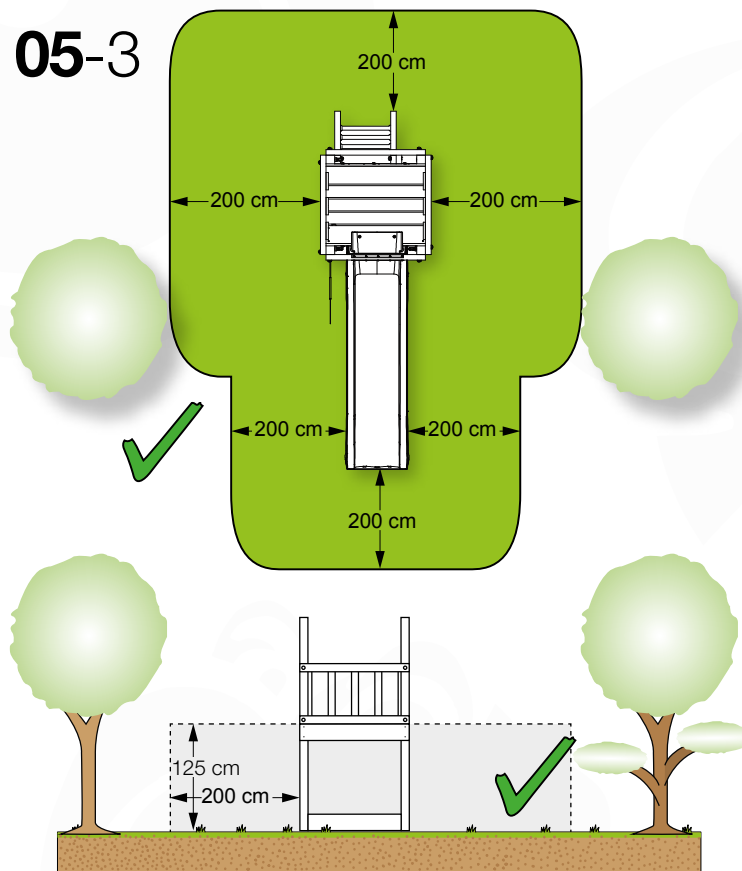

05 Safe Playground

05-1

05-2

05-3

05-4

05-5