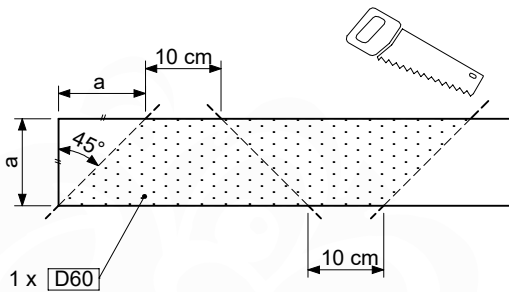

11 Clapboard Roof

RF01

(194_111)

	PartNo	PartName	QTY.
Hardware Pack 100_609	001_417	Stealth Screw 8x80	4
	002_220	Gap Point Screw T25 - 5x45	48
	002_223	Gap Point Screw T25 - 5x80	2
Timber	C56	Beam 550 mm	2
	C62	Beam 620 mm	2
	D60	Board 600 mm	1
	D74	Board 740 mm	16

Roof Clapboard - P02 - 3-8-2021 - v3

11-1

1 x D60

2x