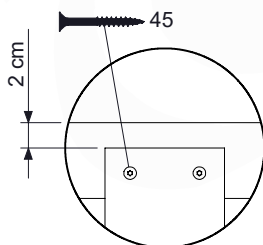

08 Balustrade

BL01

(194_101)

	PartNo	PartName	QTY.
Hardware Pack	002_220	Gap Point Screw T25 - 5x45	16
	100_601	Gap Point Screw T25 - 5x80	4
Timber	C74	Beam 740 mm	1
	D65	Board 650 mm	4

Balustrade 80 - P02U - 15-7-2022 - v4

Ø3,5mm

08-1

min. 26mm
max. 70mm