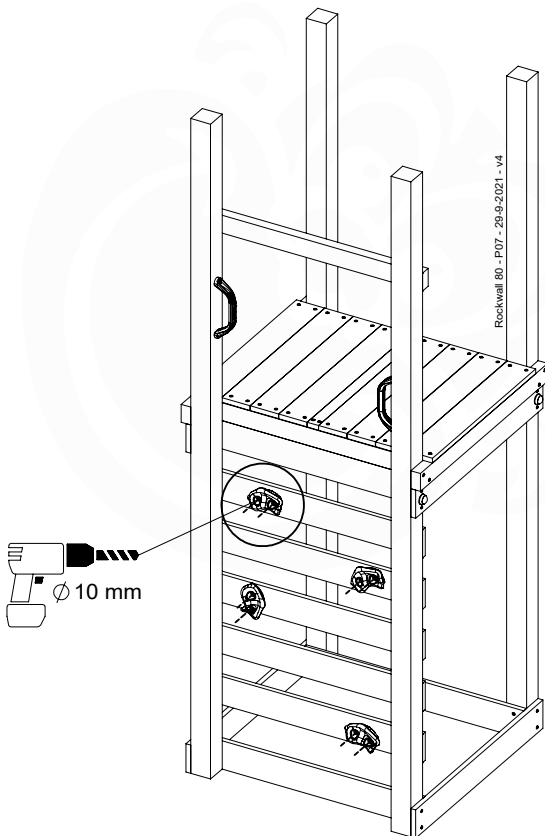

(194_105)

	PartNo	PartName	QTY.
Hardware pack 100_604	001_102	Washer Head Screw T40 M8x30	8
	002_220	Gap Point Screw T25 - 5x45	24
	002_223	Gap Point Screw T25 - 5x80	4
	003_010	M8 spring lock washer	8
	004_050	M8 22mm Drive in Nut	8
Other	022_50x	Climbing Rock	4
	120_102	Handgrip set (2x Complete)	1
Timber	C74	Beam 740 mm	1
	D74	Board 740 mm	5

Rockwall 80 - P02 - 29-9-2021 - v4

10-1

10-2

10-3

11 Clapboard Roof

RF01

(194_111)

	PartNo	PartName	QTY.
Hardware Pack 100_609	001_417	Stealth Screw 8x80	4
	002_220	Gap Point Screw T25 - 5x45	48
	002_223	Gap Point Screw T25 - 5x80	2
Timber	C56	Beam 550 mm	2
	C62	Beam 620 mm	2
	D60	Board 600 mm	1
	D74	Board 740 mm	16