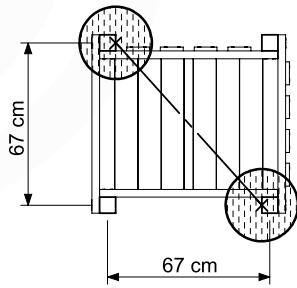

05-5

06 Playground Foundation

06-1

Foundation Plan TS - P02 - 23-2-2022 - v3

07 Base Tower

BT03

(194_100)

	PartNo	PartName	QTY.
Hardware Pack 100_600	001_406	Stealth Screw 8x45	6
	002_220	Gap Point Screw T25 - 5x45	76
	002_223	Gap Point Screw T25 - 5x80	16
Other	007_001	Ground-anchor	2
Hardware Pack 100_600	022_31x	bpc-base version 3	4
	022_84x	bpc cover	4
Wood	A220	Post 70x70 L2200	4
	C74	Beam 740 mm	4
	D60	Board 600 mm	10
	D74	Board 740 mm	8