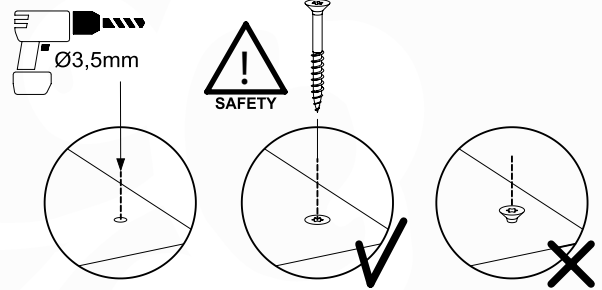

10 Rockwall

RW01

(194_105)

	PartNo	PartName	QTY.
Hardware pack 100_604	001_102	Washer Head Screw T40 M8x30	8
	002_220	Gap Point Screw T25 - 5x45	24
	002_223	Gap Point Screw T25 - 5x80	4
	003_010	M8 spring lock washer	8
	004_050	M8 22mm Drive in Nut	8
Other	022_50x	Climbing Rock	4
	120_102	Handgrip set (2x Complete)	1
Timber	C74	Beam 740 mm	1
	D74	Board 740 mm	5

Rockwall 80 - P02 - 29-9-2021 - v4