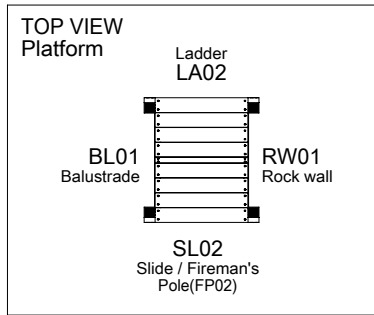

Assembly

Jungle Cocoon

802_204

Manual Part 1

Important

This assembly manual should always be read in conjunction with the General Safety manual part as included in the hardware package of your playground equipment. Please read these safety instructions carefully before starting the assembly work.

Jungle Gym

BACKYARD PLAYGROUNDS

since 1988

4^h