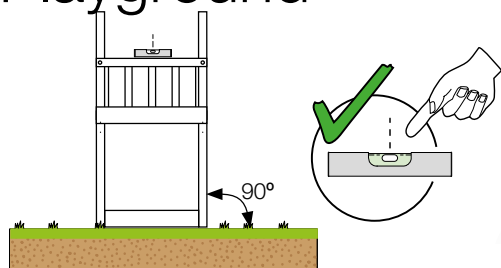

05 Safe Playground

05-1