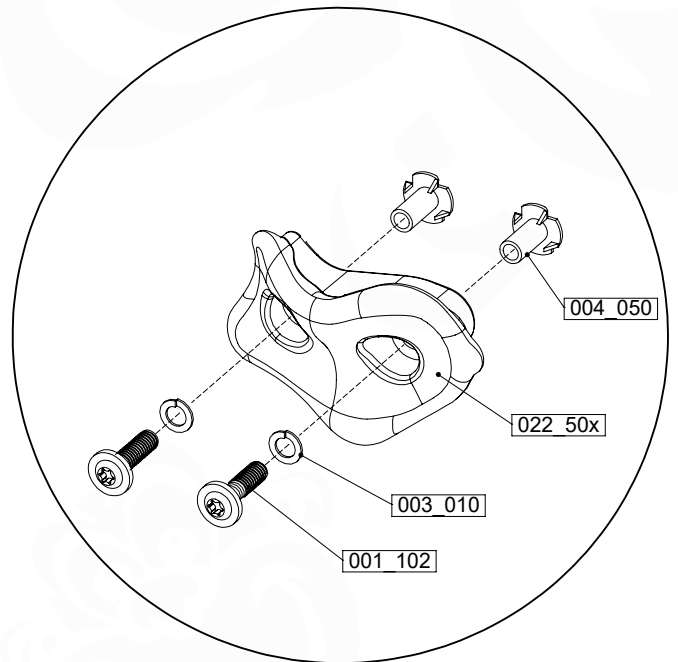

(194_105)

	PartNo	PartName	QTY.
Hardware pack 100_604	001_102	Washer Head Screw T40 M8x30	8
	002_220	Gap Point Screw T25 - 5x45	24
	002_223	Gap Point Screw T25 - 5x80	4
	003_010	M8 spring lock washer	8
	004_050	M8 22mm Drive in Nut	8
Other	022_50x	Climbing Rock	4
	120_102	Handgrip set (2x Complete)	1
Timber	C74	Beam 740 mm	1
	D74	Board 740 mm	5

Rockwall 80 - P02 - 29-9-2021 - v4

10-1

10-2

10-3

11 Clapboard Roof

RF01

(194_111)

	PartNo	PartName	QTY.
Hardware Pack 100_609	001_417	Stealth Screw 8x80	4
	002_220	Gap Point Screw T25 - 5x45	48
	002_223	Gap Point Screw T25 - 5x80	2
Timber	C56	Beam 550 mm	2
	C62	Beam 620 mm	2
	D60	Board 600 mm	1
	D74	Board 740 mm	16