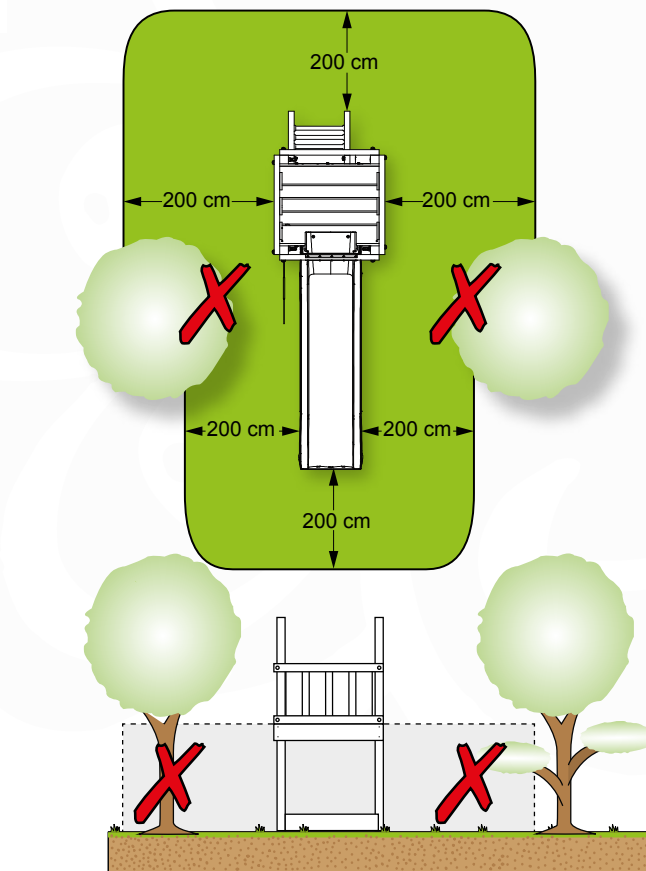

05 Safe Playground

05-1

05-2

05-3

05-4

05-5