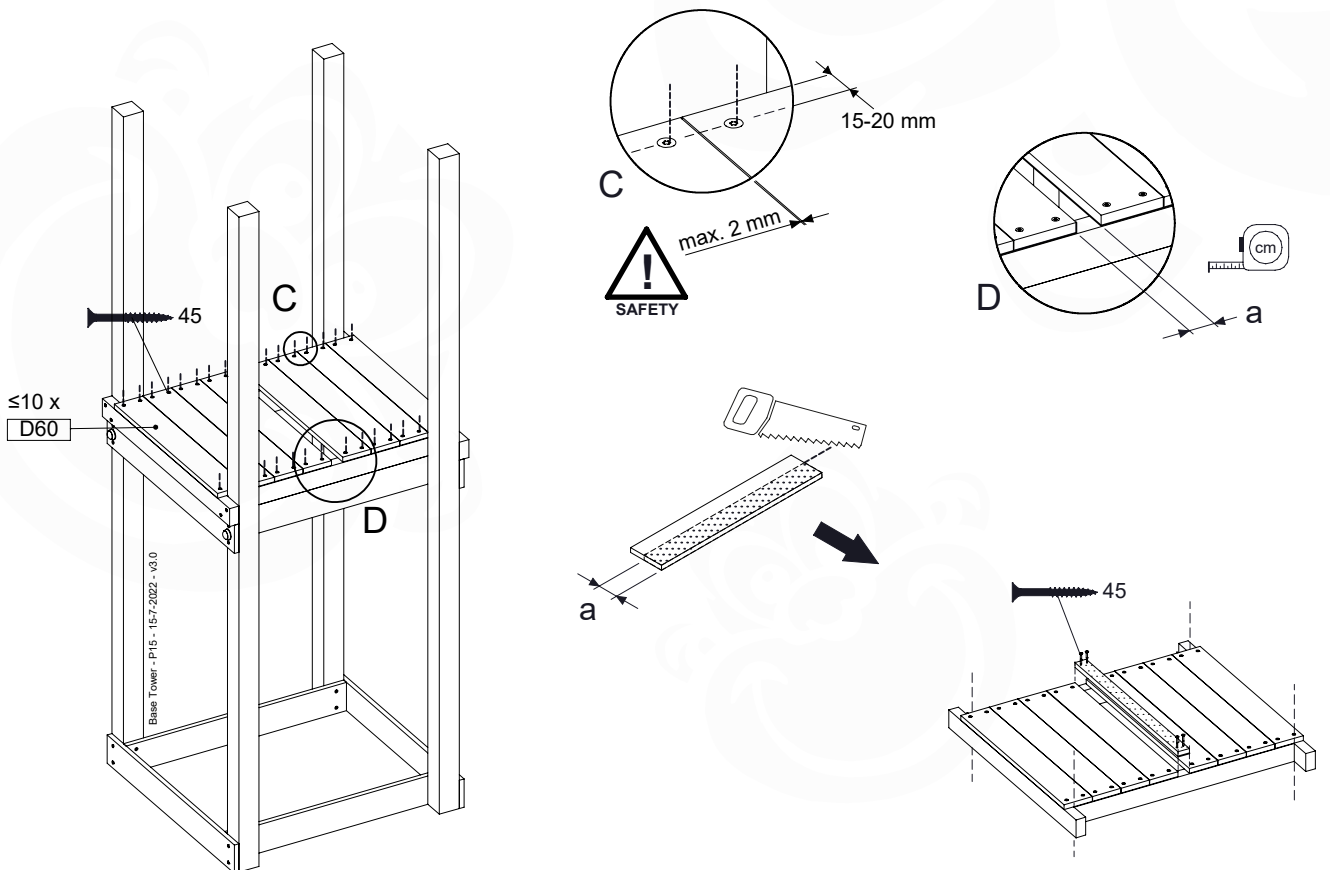

Base Tower - P04 - BT03 - 15-7-2022 - v3.0

07-1

07-2

07-3

08 Balustrade

BL01

(194_101)

	PartNo	PartName	QTY.
Hardware Pack	002_220	Gap Point Screw T25 - 5x45	16
	100_601	Gap Point Screw T25 - 5x80	4
Timber	C74	Beam 740 mm	1
	D65	Board 650 mm	4