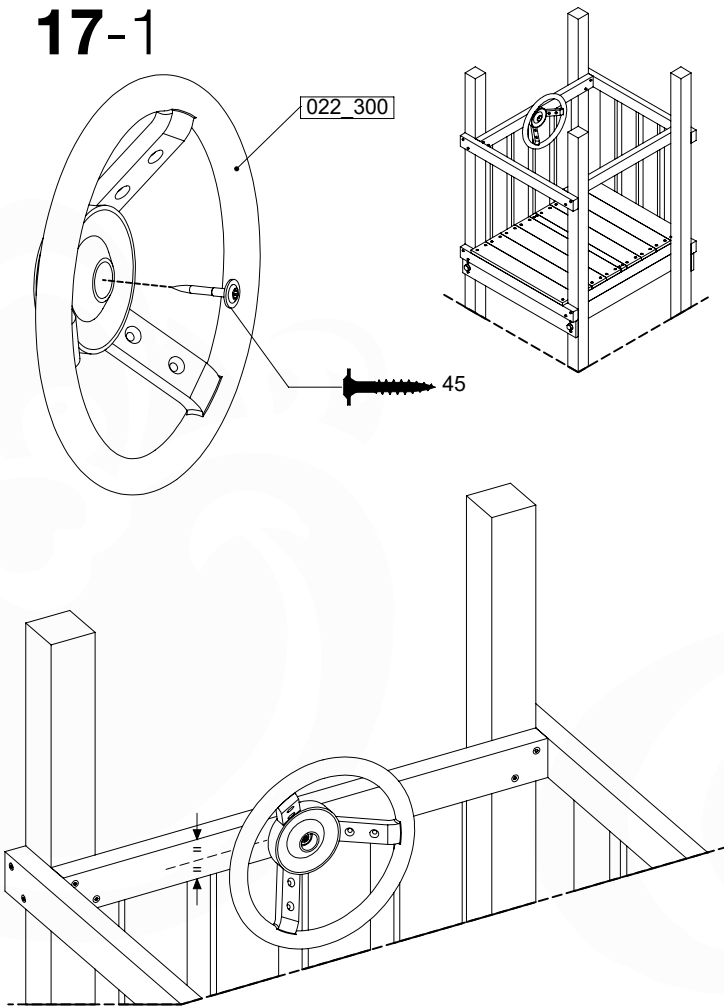

17-1

17-2

Accessory set - P03 - 05/07/2023 - V5

17-3

17-4

Accessory set - P04 - 05/07/2023 - V5