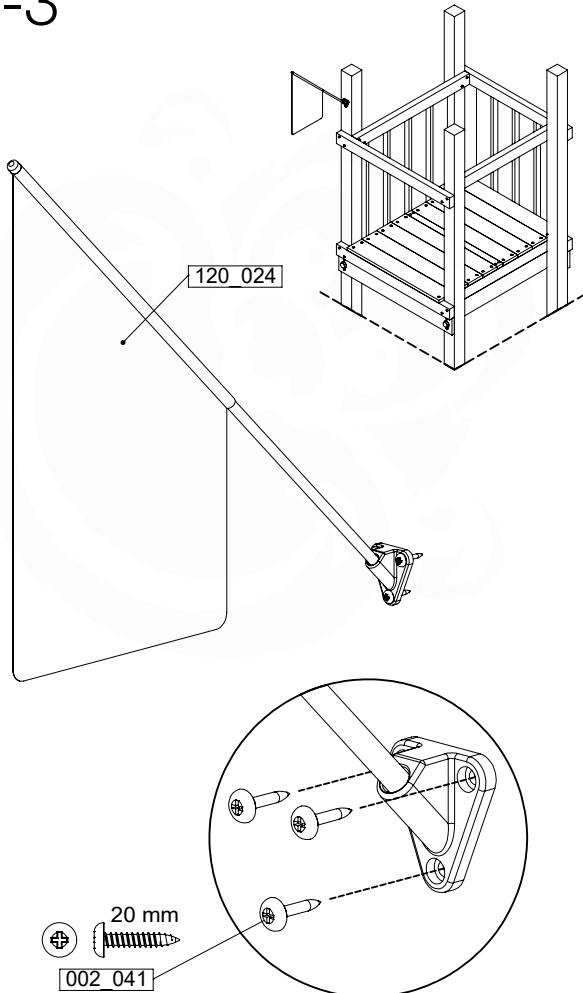

17-1

17-2

Accessory set - P03 - 05/07/2023 - V5

17-3

17-4

Accessory set - P04 - 05/07/2023 - V5