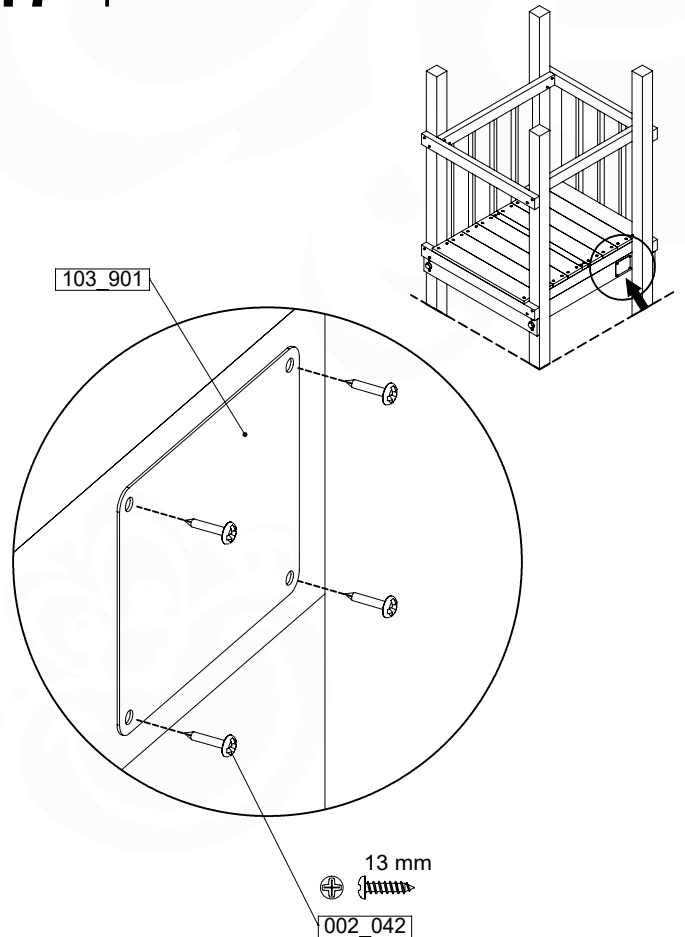

17-4

Accessory set - P04 - 05/07/2023 - V5