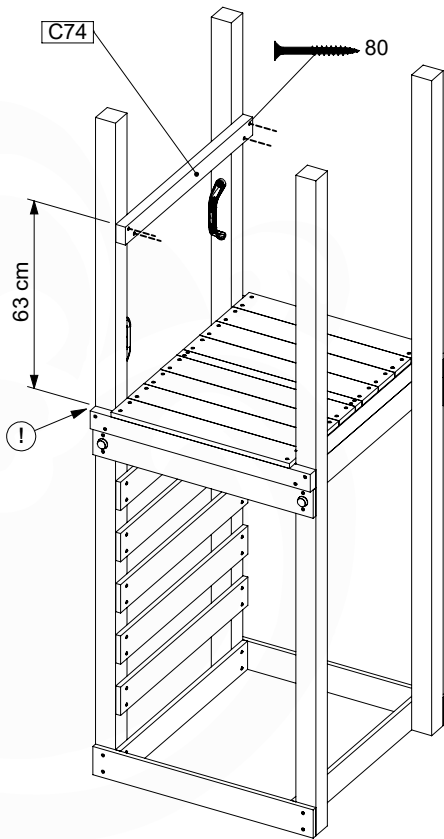

(194_105)

	PartNo	PartName	QTY.
Hardware pack 100_604	001_102	Washer Head Screw T40 M8x30	8
	002_220	Gap Point Screw T25 - 5x45	24
	002_223	Gap Point Screw T25 - 5x80	4
	003_010	M8 spring lock washer	8
	004_050	M8 22mm Drive in Nut	8
Other	022_50x	Climbing Rock	4
	120_102	Handgrip set (2x Complete)	1
Timber	C74	Beam 740 mm	1
	D74	Board 740 mm	5

Rockwall 80 - P02 - 29-9-2021 - v4

10-1

10-2

10-3

11 Clapboard Roof

RF01

(194_111)

	PartNo	PartName	QTY.
Hardware Pack 100_609	001_417	Stealth Screw 8x80	4
	002_220	Gap Point Screw T25 - 5x45	48
	002_223	Gap Point Screw T25 - 5x80	2
Timber	C56	Beam 550 mm	2
	C62	Beam 620 mm	2
	D60	Board 600 mm	1
	D74	Board 740 mm	16