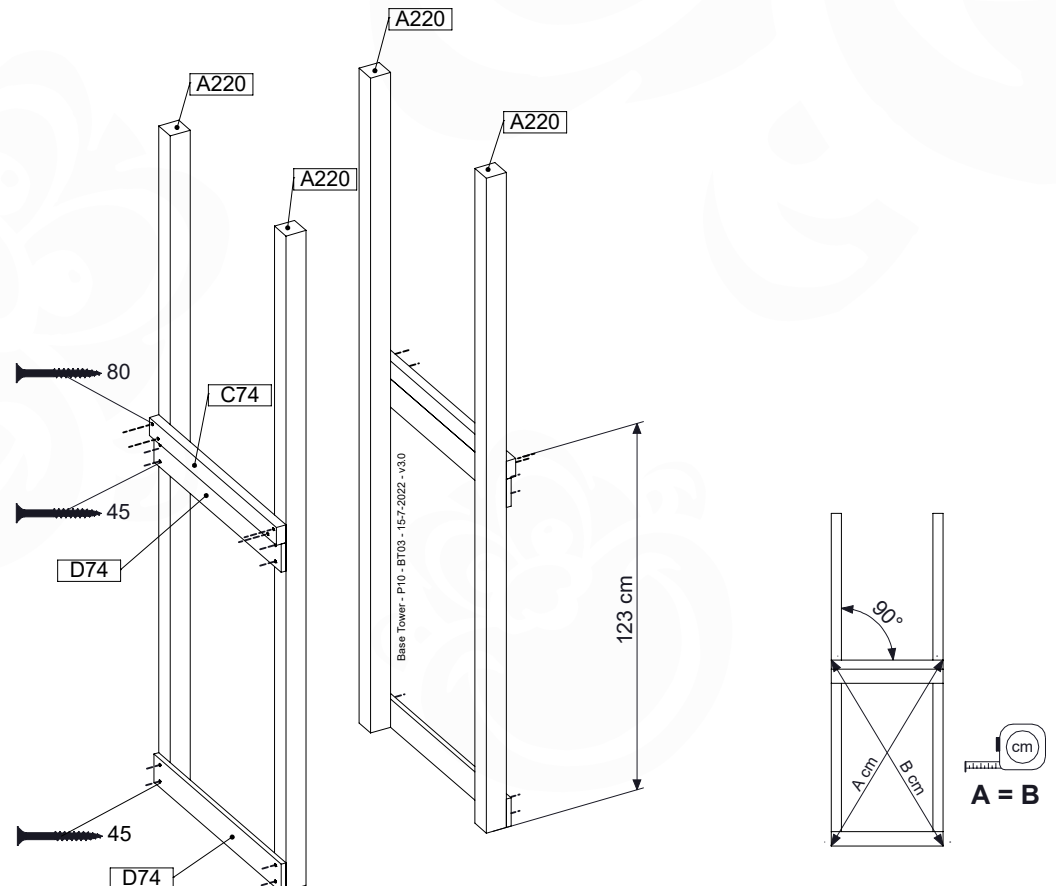

05-5

06 Playground Foundation

06-1

Foundation Plan TS - P02 - 23-2-2022 - v3

07 Base Tower

BT03

(194_100)

	PartNo	PartName	QTY.
Hardware Pack 100_600	001_406	Stealth Screw 8x45	6
	002_220	Gap Point Screw T25 - 5x45	76
	002_223	Gap Point Screw T25 - 5x80	16
Other	007_001	Ground-anchor	2
Hardware Pack 100_600	022_31x	bpc-base version 3	4
	022_84x	bpc cover	4
Wood	A220	Post 70x70 L2200	4
	C74	Beam 740 mm	4
	D60	Board 600 mm	10
	D74	Board 740 mm	8

Base Tower - P04 - BT03 - 15-7-2022 - v3.0

07-1

07-2

07-3

08 Balustrade

BL01

(194_101)

	PartNo	PartName	QTY.
Hardware Pack	002_220	Gap Point Screw T25 - 5x45	16
	100_601	Gap Point Screw T25 - 5x80	4
Timber	C74	Beam 740 mm	1
	D65	Board 650 mm	4