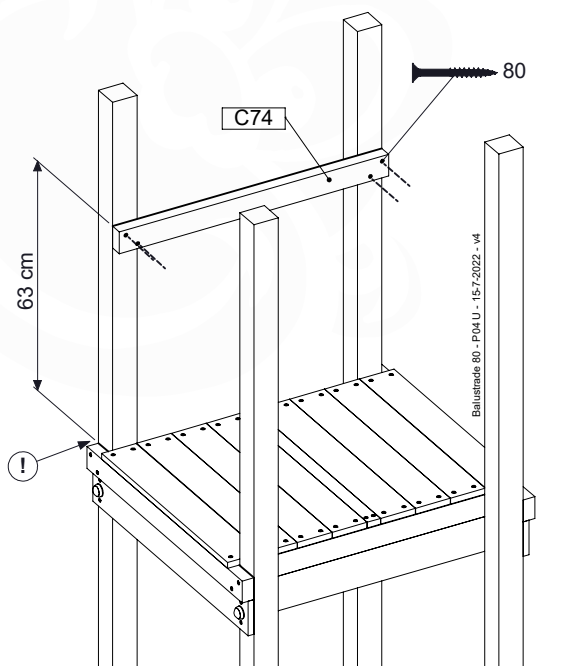

Base Tower - P04 - BT03 - 15-7-2022 - v3.0

07-1

07-2

07-3

08 Balustrade

BL01

(194_101)

	PartNo	PartName	QTY.
Hardware Pack	002_220	Gap Point Screw T25 - 5x45	16
	100_601	Gap Point Screw T25 - 5x80	4
Timber	C74	Beam 740 mm	1
	D65	Board 650 mm	4

Balustrade 80 - P02U - 15-7-2022 - v4

Ø3,5mm

08-1

min. 26mm
max. 70mm

09 Ladder

LA02

(194_103)

	PartNo	PartName	QTY.
Hardware Pack 100_603	001_404	Stealth Screw 8x30	4
	002_219	Gap Point Screw T25 - 5x30	4
	002_220	Gap Point Screw T25 - 5x45	6
	002_223	Gap Point Screw T25 - 5x80	4
Other	005_03x	Ladder Rung Y/B/G/R	3
	005_522	Connection Bracket Mini Market	2
	022_835	Rung Cap	6
	120_102	Handgrip set (2x Complete)	1
Timber	C74	Beam 740 mm	1
	C130	Beam 1300 mm	2