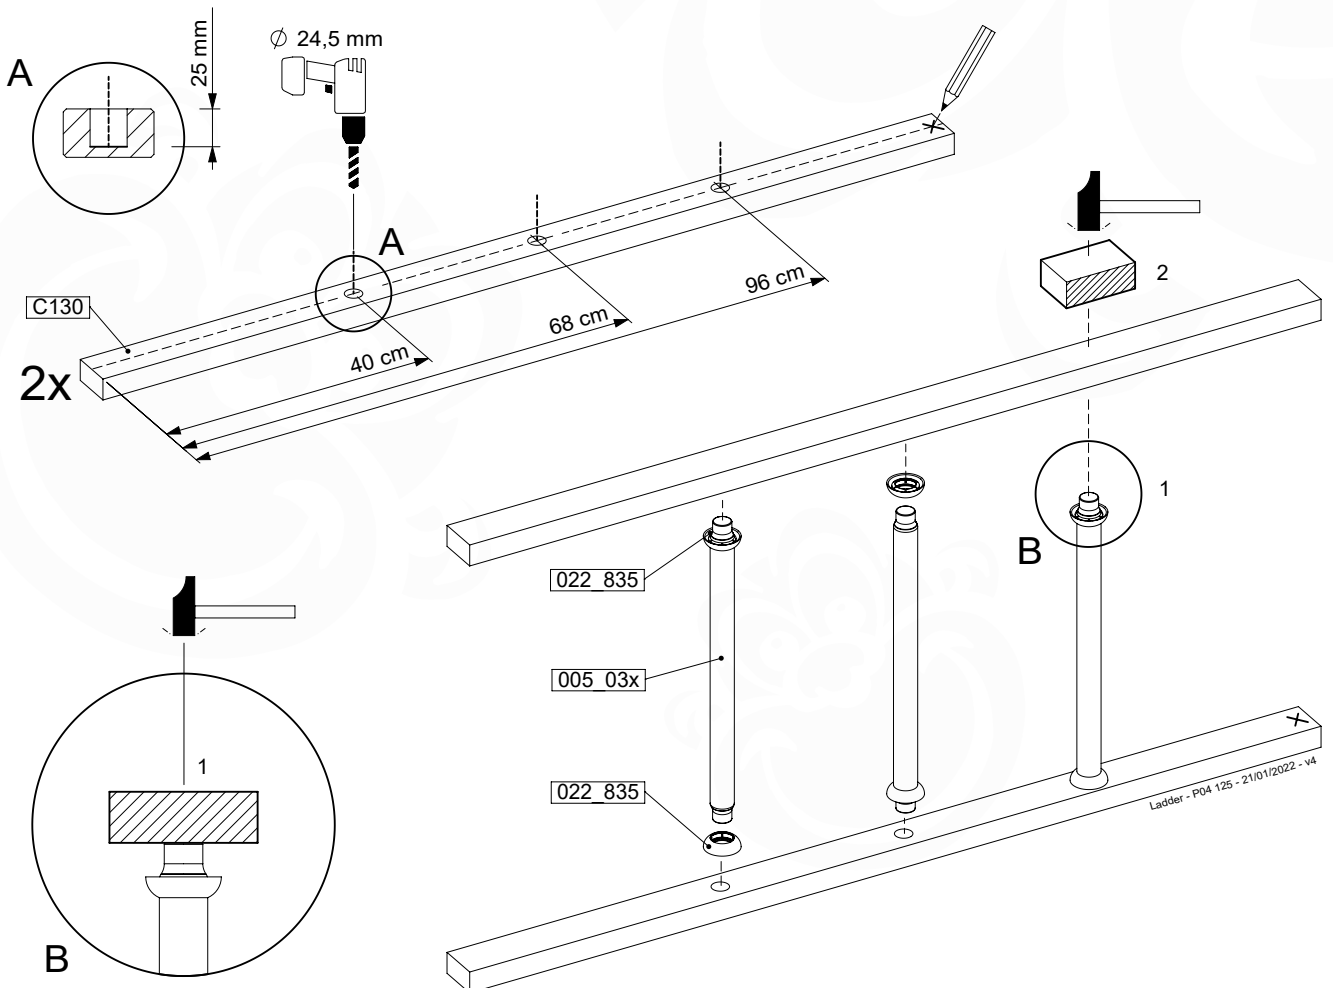

09-1

Ladder - P04 125 - 21/01/2022 - v4