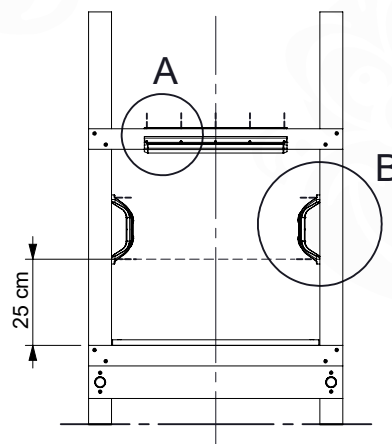

15-1

Slide set - P04 T - 15-7-2022 - v4