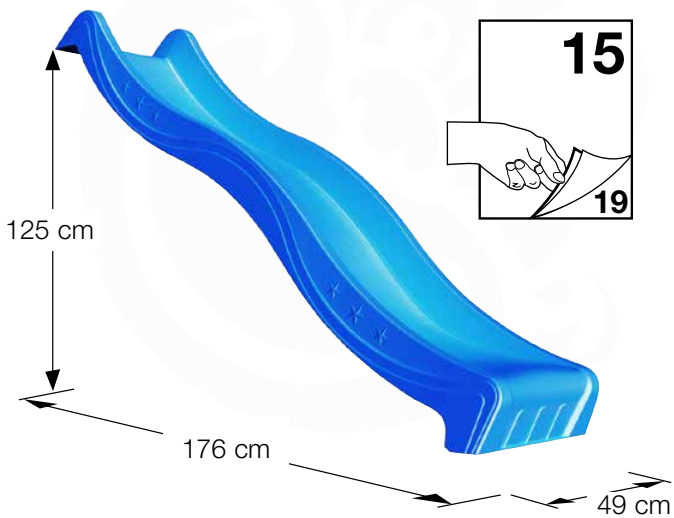

BASE TOWERS

EXTENSION TOWERS

13-1

Ground Anchors Uni. - P03 - 04/07/2023 - v1.2

SW / CL

BT

ET

13-2

1.

2.

24h

4.

14 Add-on

Wavy Star Slide XL

- 324_100 Yellow
- 324_200 Blue
- 324_300 Green
- 324_400 Red
- 324_500 Fuchsia
- 324_600 Dark Green

Fireman's Pole

201_275

15 Slide Set

SL02

(194_107)

	PartNo	PartName	QTY.
Hardware Pack 100_605	000_101	Nail Pan Head	10
	002_223	Gap Point Screw T25 - 5x80	4
	002_308	Gap Point Screw T25 - 5x20	2
Other	120_102	Handgrip set (2x Complete)	1
	123_200	Bumperpad	1
	324_xxx 334_xxx	Wavy Star Slide XL 2200 mm / Wavy Star Slide XL 2650 mm	1
Timber	C74	Beam 740 mm	1