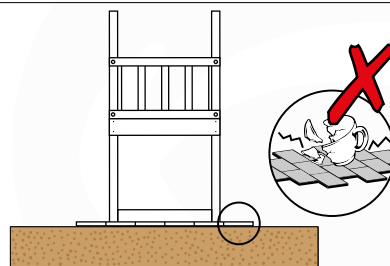

05 Safe Playground

05-1

05-2

05-3

05-4

05-5