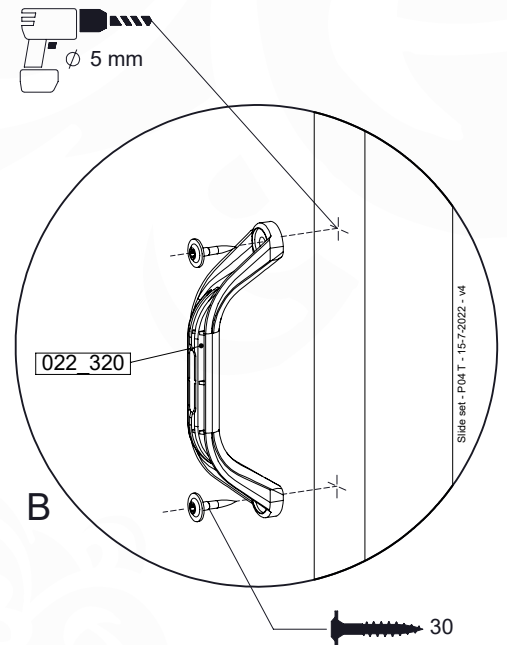

15-1

Slide set - P04 T - 15-7-2022 - v4