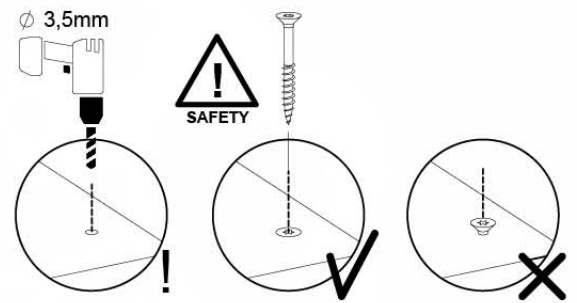

07 Base Tower

BT20

(194_500)

	PartNo	PartName	QTY.
Hardware pack	001_406	Stealth Screw 8x45	6
	001_417	Stealth Screw 8x80	4
	002_220	Gap Point Screw T25 - 5x45	135
	002_223	Gap Point Screw T25 - 5x80	40
Other	007_001	Ground-anchor	2
	022_31x	bpc-base version 3	8
	022_84x	bpc cover	8
Timber	B270	Post 90x90 L2700	4
	C141	Beam 1410 mm	10
	D123	Board 1230 mm	17
	D141	Board 1410 mm	12