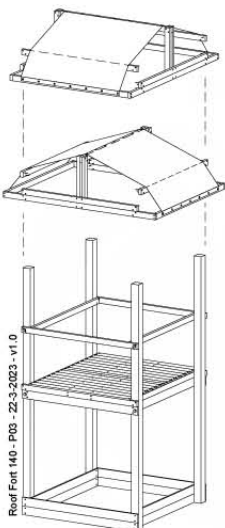

13-1

Roof Fort 140 - P02 - 22-3-2023 - v1.0