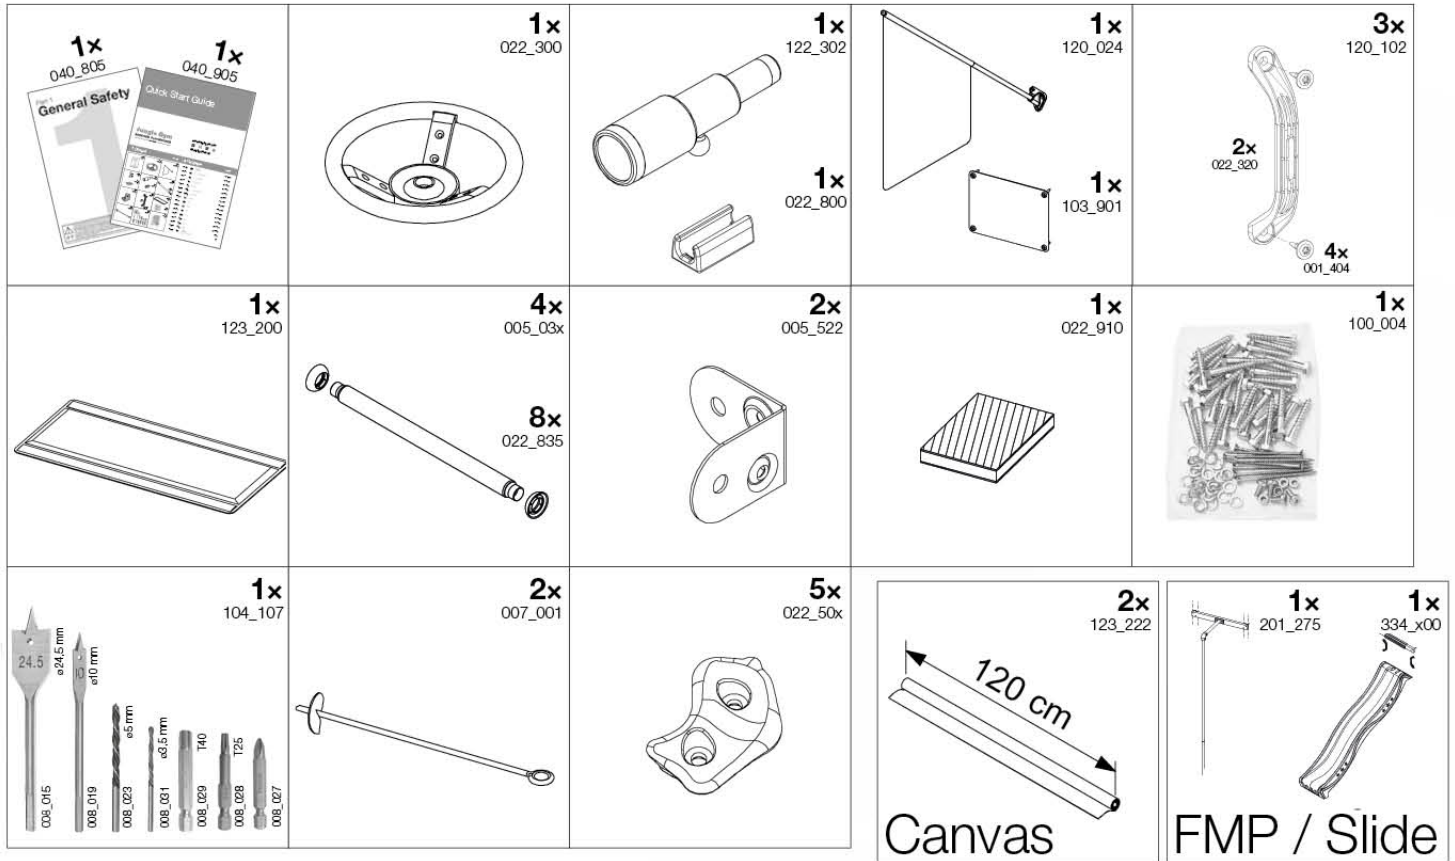

01 What's in the Delivery?

401_015