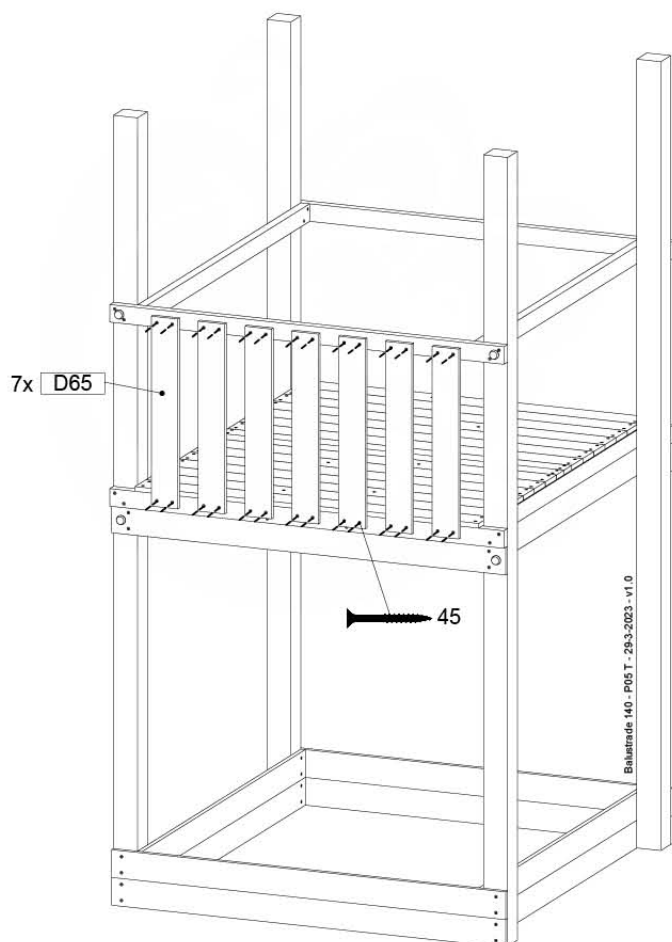

09 Balustrade

BL06

(194_501)

	PartNo	PartName	QTY.
Hardware pack	002_220	Gap Point Screw T25 - 5x45	28
Timber	D65	Board 650 mm	7

Balustrade 140 - P03 T - 29-3-2023 - v1.0

09-1