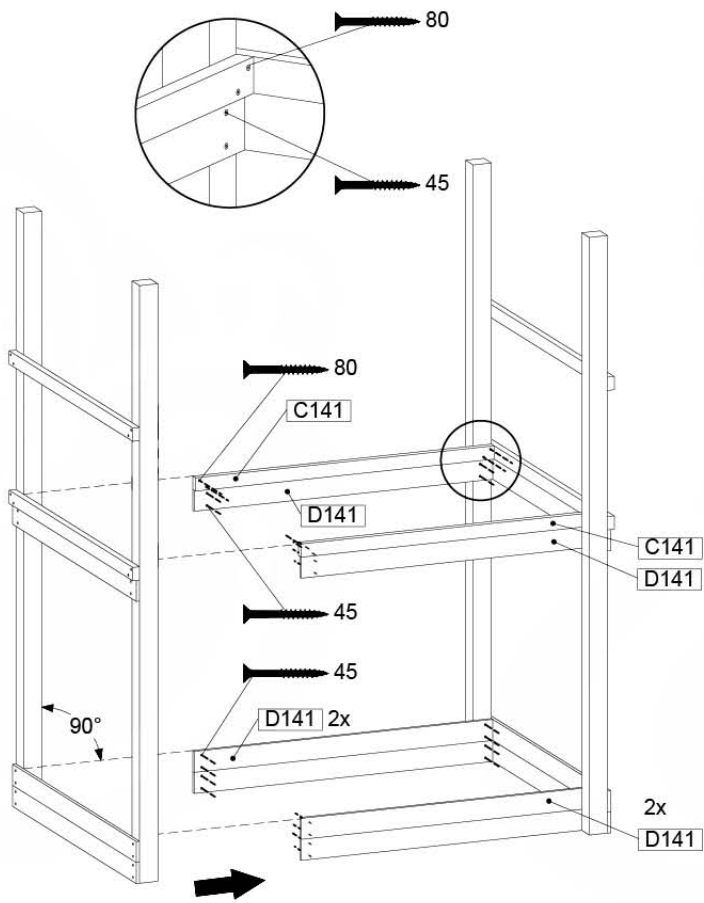

07-2

DL 145 Base Tower BT20 - P04 BT20 - 29-3-2023 - v1.0