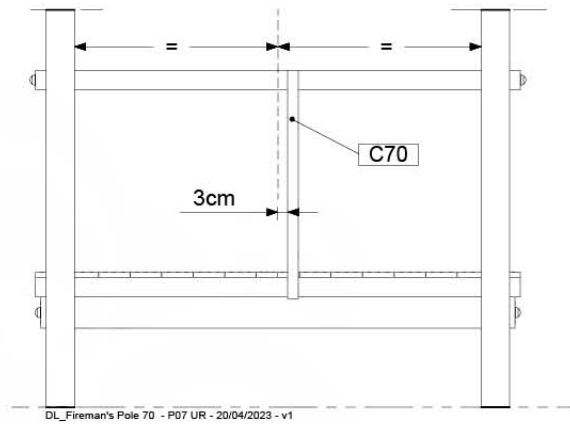

16-1

17 Accessories

AC01

(194_119)

	PartNo	PartName	QTY.
Hardware Pack 100_617	001_406	Stealth Screw 8x45	1
	002_041	Dome head screw 4.5 x 20 mm	3
	002_042	Dome head screw 3.5 x 13mm	4
	002_219	Gap Point Screw T25 - 5x30	2
Other	022_300	Steering Wheel	1
	022_800	Rail P/T 105	1
	022_910	Sandpad	1
	103_901	Logo ID Plate	1
	104_107	Tool Set Climbing Units	1
	120_024	Tower Flag	1
	122_302	Telescope	1