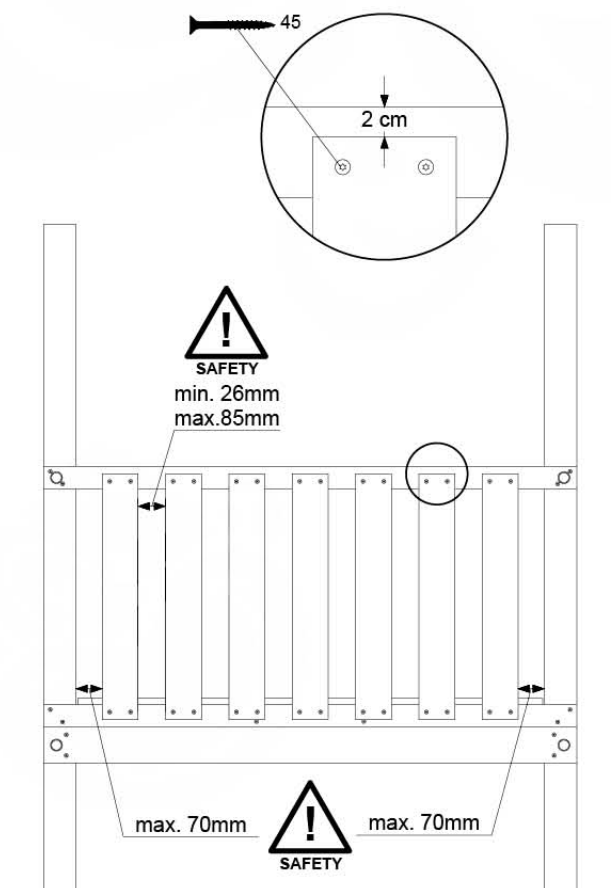

09 Balustrade

BL06

(194_501)

	PartNo	PartName	QTY.
Hardware pack	002_220	Gap Point Screw T25 - 5x45	28
Timber	D65	Board 650 mm	7

Balustrade 140 - P03 T - 29-3-2023 - v1.0

09-1