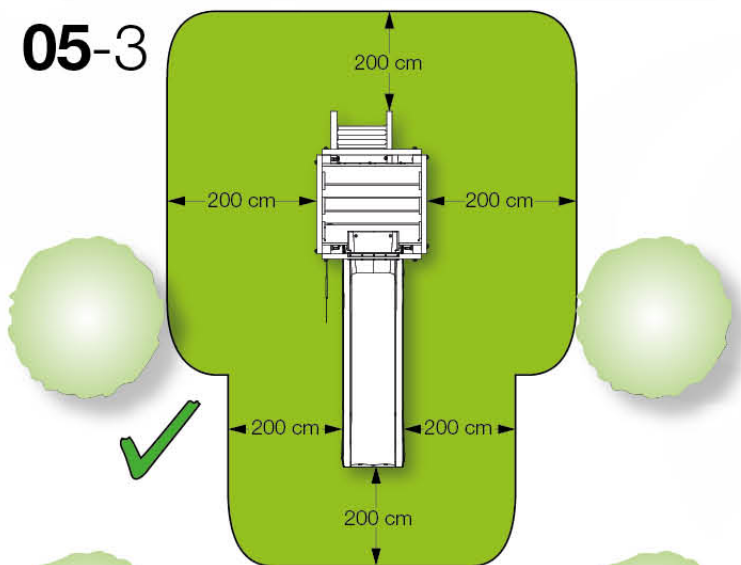

05 Safe Playground Planning

05-1

05-2

05-3

05-4

05-5