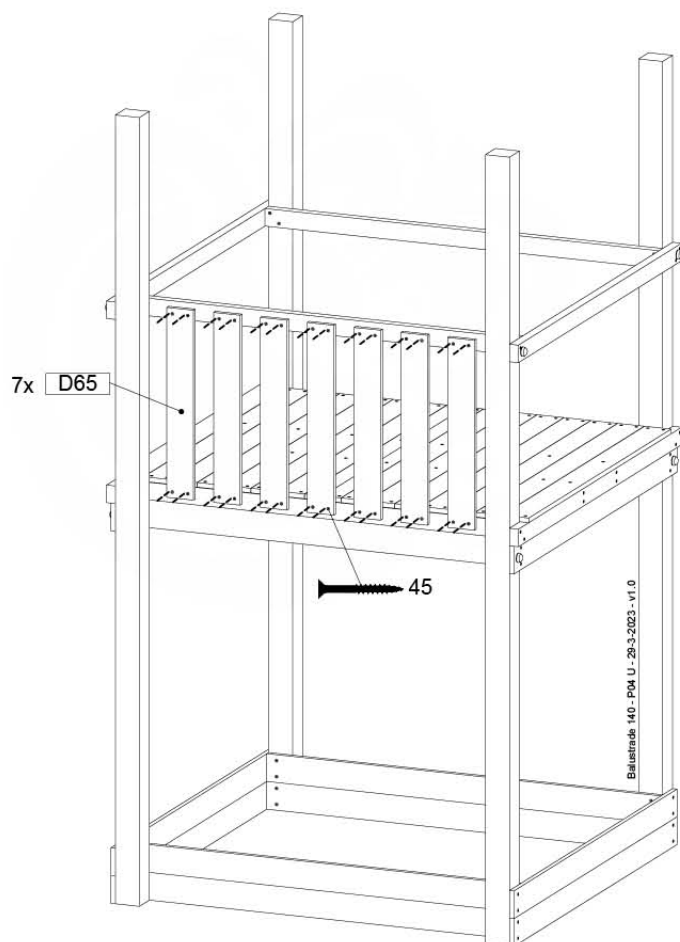

08 Balustrade

BL05

(194_501)

	PartNo	PartName	QTY.
Hardware pack	002_220	Gap Point Screw T25 - 5x45	28
Timber	D65	Board 650 mm	7

Balustrade 140 - P02 U - 28-3-2023 - v1.0

08-1