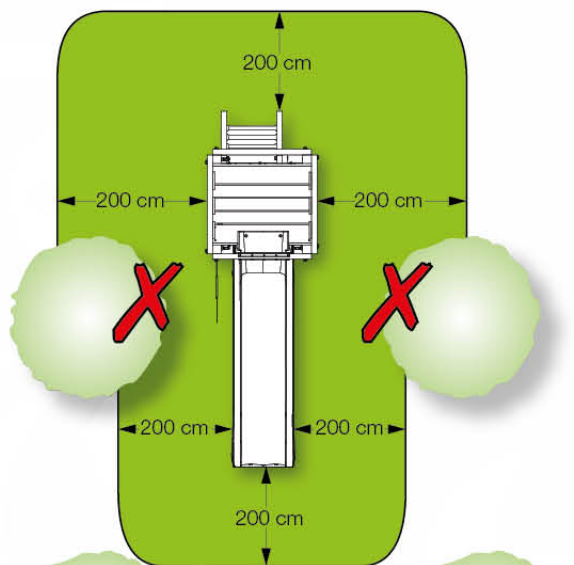

05 Safe Playground Planning

05-1

05-2

05-3

05-4

05-5