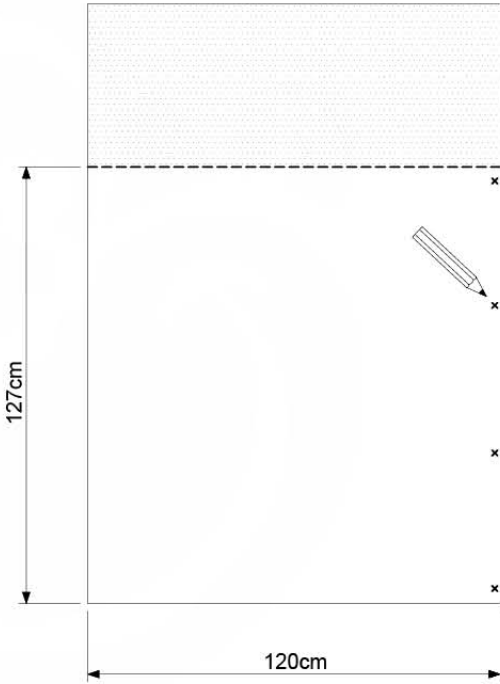

# 13-4

2x Canvas sheet  
120 x 185 cm

Roof Fort 140 - P06 - 22-3-2023 - v1.0