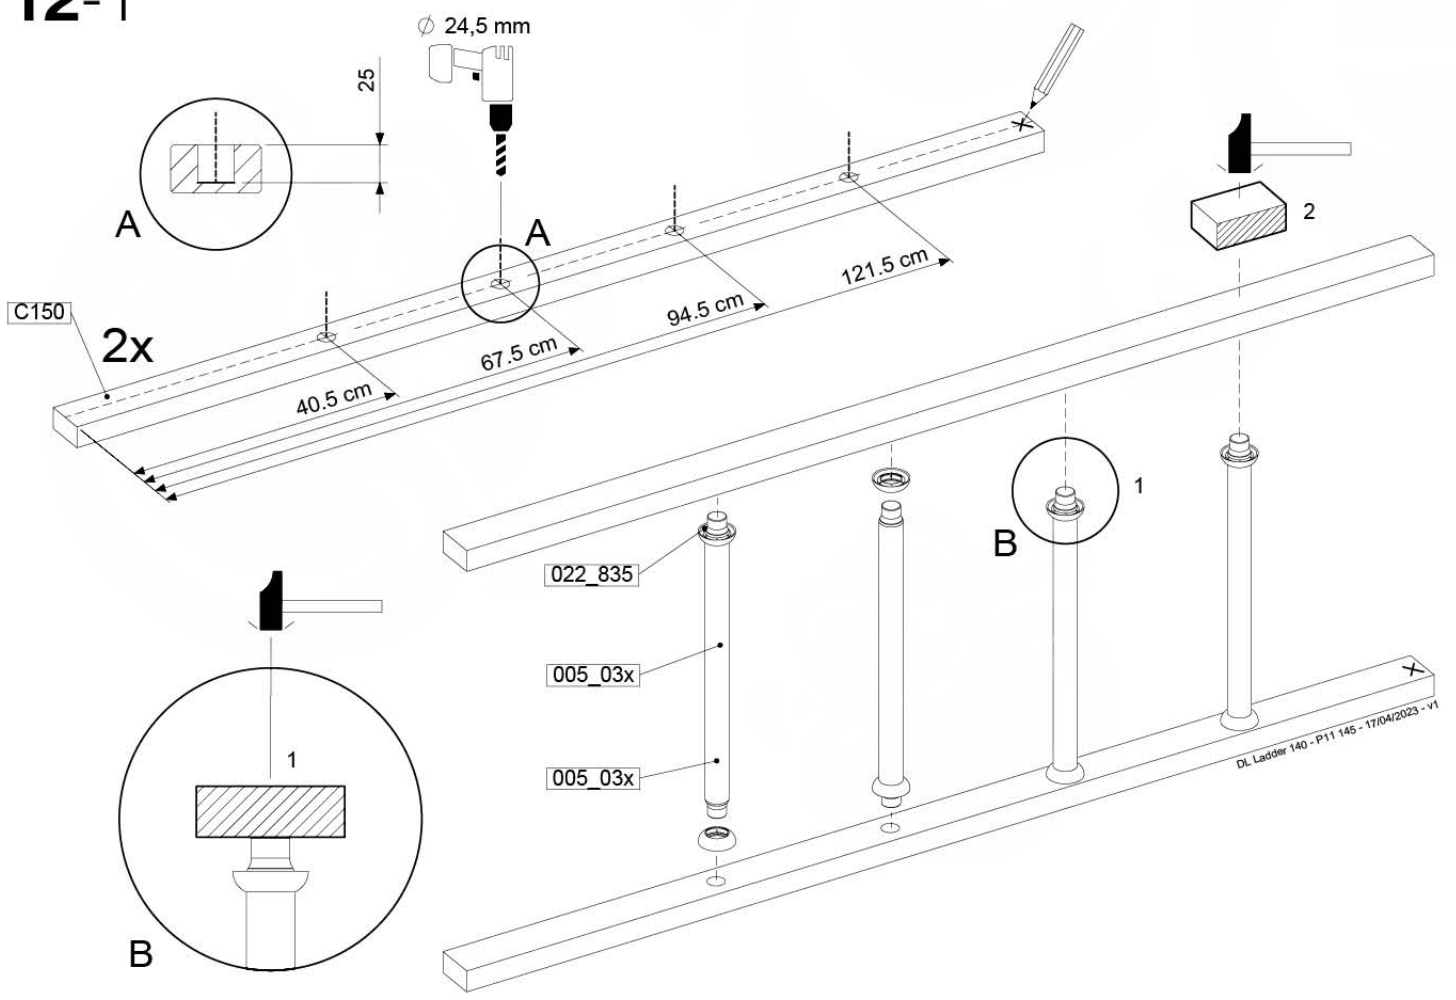

12 Ladder

LA23

(194_004)

	PartNo	PartName	QTY.
Hardware pack	001_404	Stealth Screw 8x30	4
	002_219	Gap Point Screw T25 - 5x30	4
	002_220	Gap Point Screw T25 - 5x45	8
	002_223	Gap Point Screw T25 - 5x80	4
Other	005_03x	Ladder Rung Y/B/G/R	4
	005_522	Connection Bracket Mini Market	2
	022_835	Rung Cap	8
	120_102	Handgrip set (complete 2x)	1
Timber	C70	Beam 700 mm	1
	C150	Beam 1500 mm	2

DL Ladder 140 - P06 U. 145 - 17/04/2023 - v1

12-1