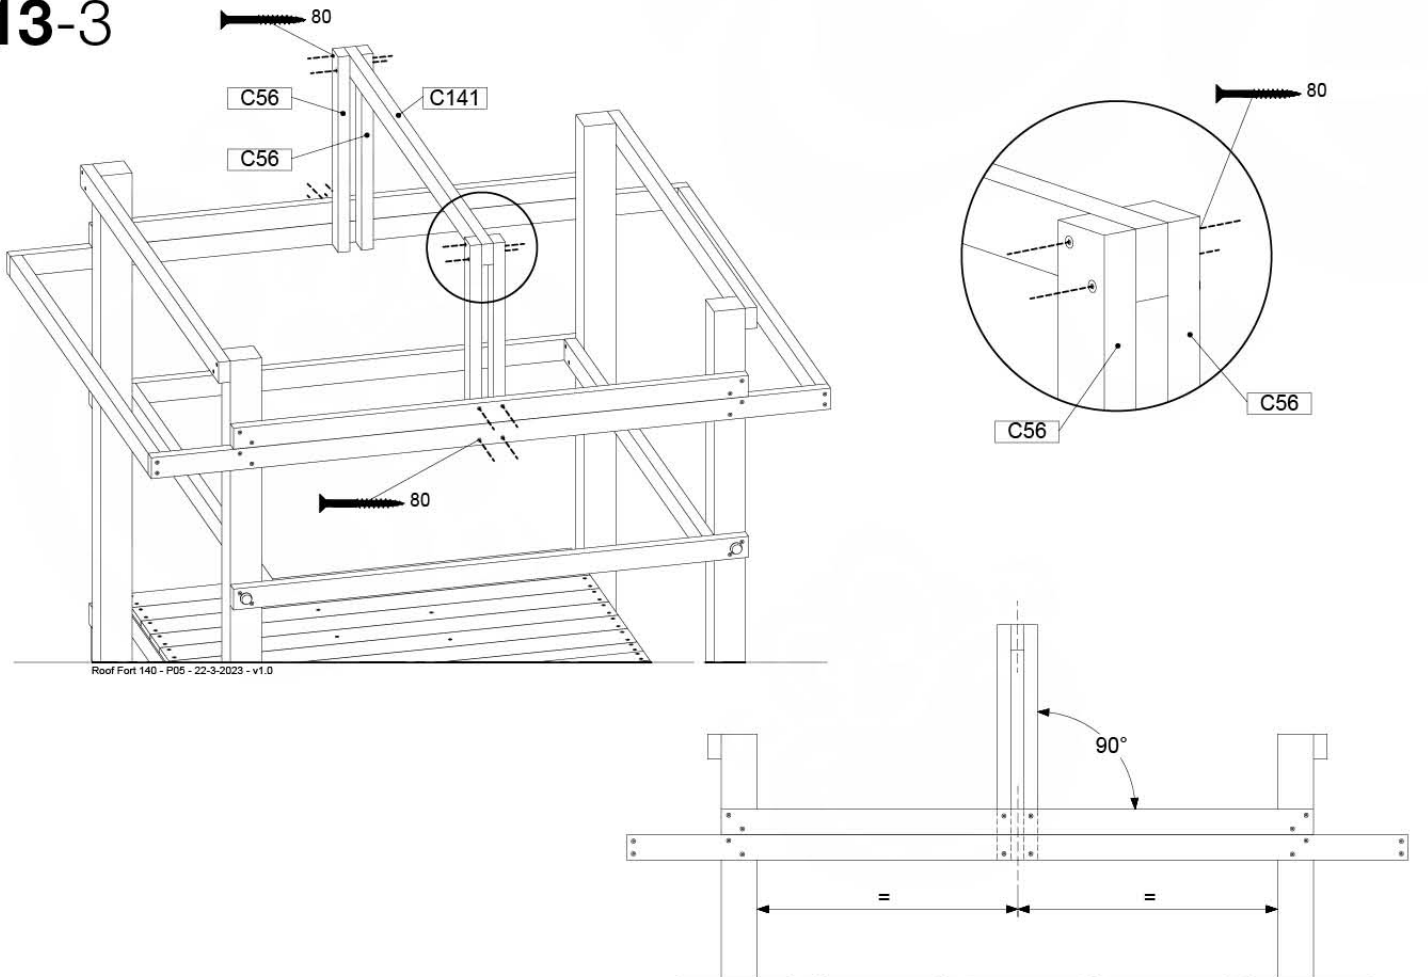

# 13-4

2x Canvas sheet  
120 x 185 cm

Roof Fort 140 - P06 - 22-3-2023 - v1.0