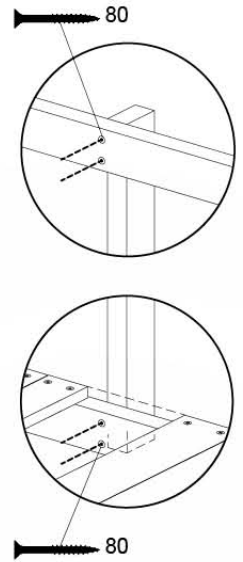

16-1

17 Accessories

AC01

(194_119)

	PartNo	PartName	QTY.
Hardware Pack 100_617	001_406	Stealth Screw 8x45	1
	002_041	Dome head screw 4.5 x 20 mm	3
	002_042	Dome head screw 3.5 x 13mm	4
	002_219	Gap Point Screw T25 - 5x30	2
Other	022_300	Steering Wheel	1
	022_800	Rail P/T 105	1
	022_910	Sandpad	1
	103_901	Logo ID Plate	1
	104_107	Tool Set Climbing Units	1
	120_024	Tower Flag	1
	122_302	Telescope	1