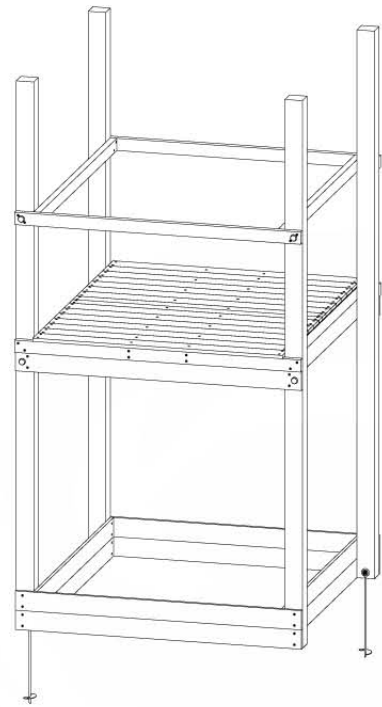

07 Base Tower

BT20

(194_500)

	PartNo	PartName	QTY.
Hardware pack	001_406	Stealth Screw 8x45	6
	001_417	Stealth Screw 8x80	4
	002_220	Gap Point Screw T25 - 5x45	135
	002_223	Gap Point Screw T25 - 5x80	40
Other	007_001	Ground-anchor	2
	022_31x	bpc-base version 3	8
	022_84x	bpc cover	8
Timber	B270	Post 90x90 L2700	4
	C141	Beam 1410 mm	10
	D123	Board 1230 mm	17
	D141	Board 1410 mm	12