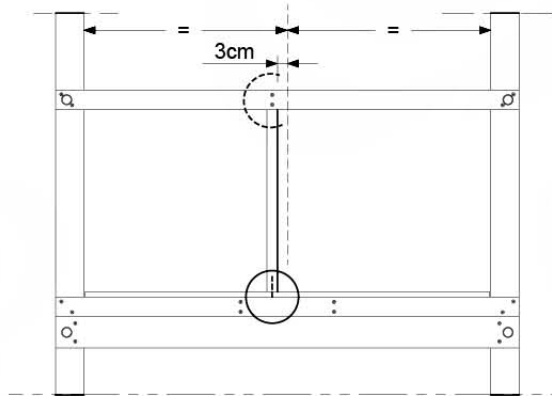

10 Balustrade

BL09

(194_101)

	PartNo	PartName	QTY.
Hardware pack	002_220	Gap Point Screw T25 - 5x45	12
	002_223	Gap Point Screw T25 - 5x80	4
Timber	C70	Beam 700 mm	1
	D65	Board 650 mm	3

10-1