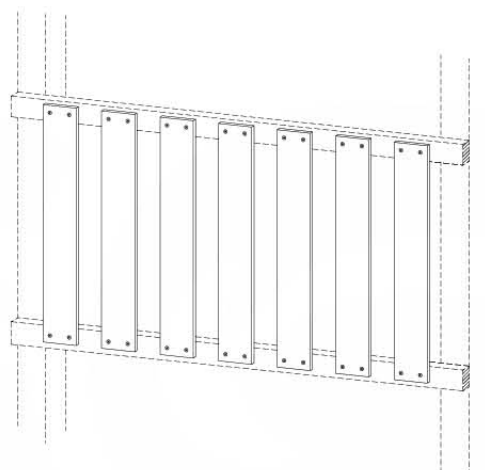

09 Balustrade

BL06

(194_501)

	PartNo	PartName	QTY.
Hardware pack	002_220	Gap Point Screw T25 - 5x45	28
Timber	D65	Board 650 mm	7

Balustrade 140 - P03 T - 29-3-2023 - v1.0