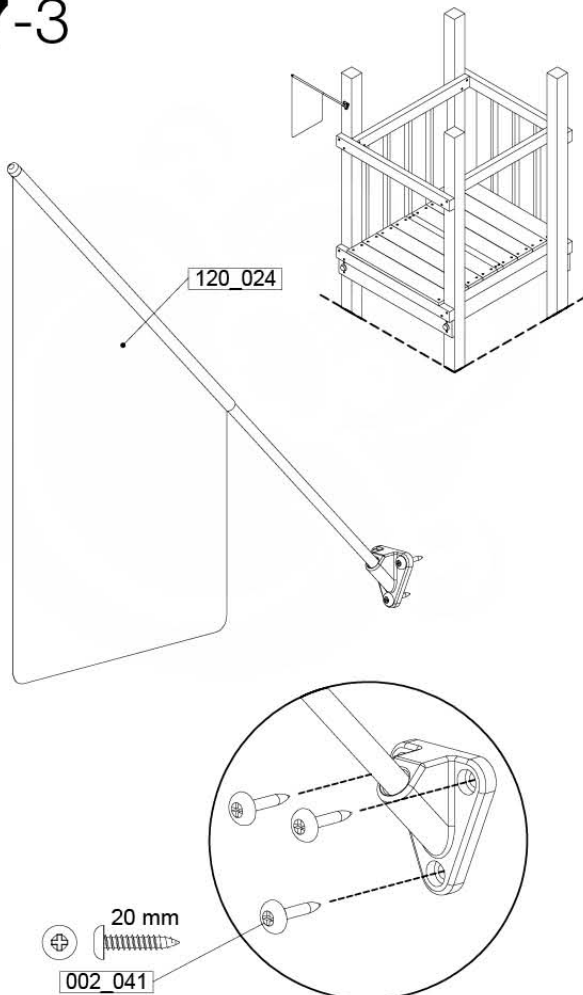

17-1

17-2

Accessory set - P13 - 04/07/2023 - v5

17-3

17-4

Accessory set - P14 - 06/07/2023 - v5