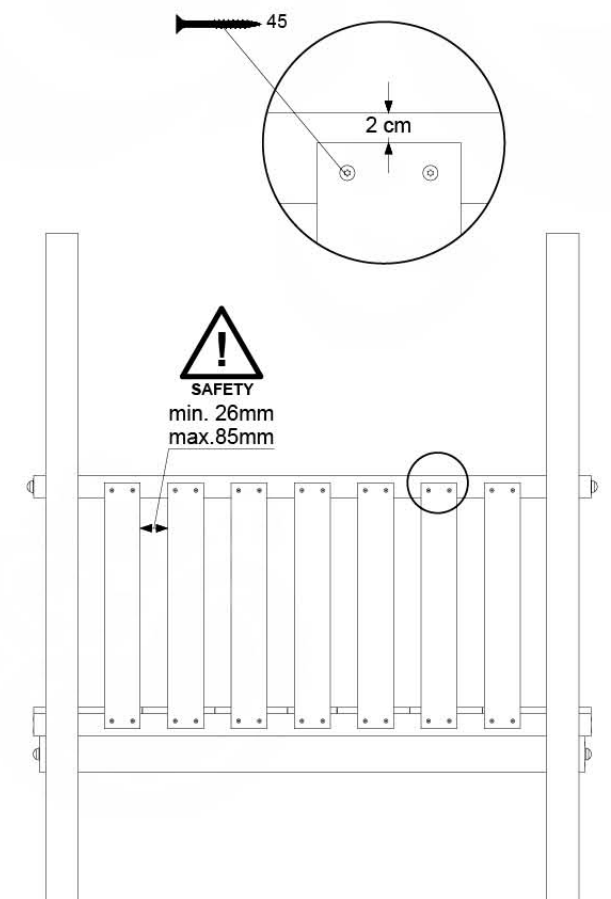

08 Balustrade

BL05

(194_501)

	PartNo	PartName	QTY.
Hardware pack	002_220	Gap Point Screw T25 - 5x45	28
Timber	D65	Board 650 mm	7

Balustrade 140 - P02 U - 28-3-2023 - v1.0

08-1