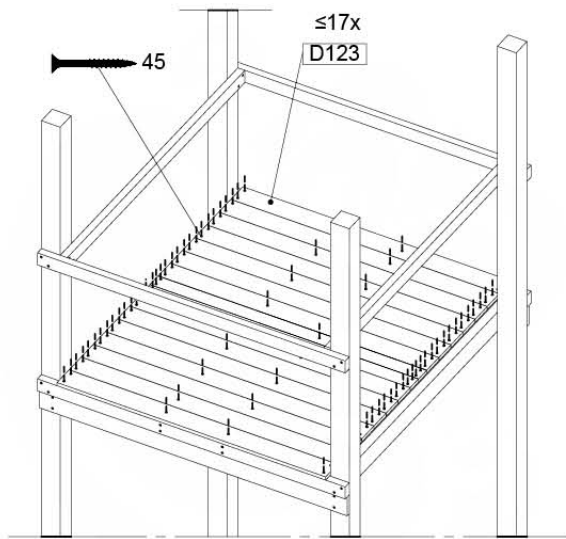

07-3

DL 145 Base Tower BT20 - P05 BT20 - 29-3-2023 - v1.0