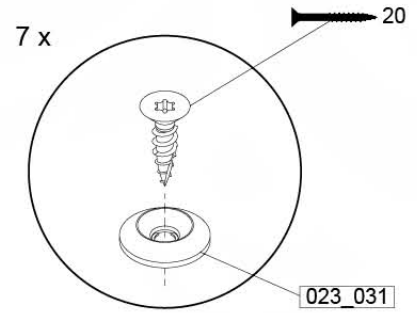

13-4

2x Canvas sheet
120 x 185 cm

Roof Fort 140 - P06 - 22-3-2023 - v1.0

13-5

Roof Fort 140 - P07 - 22-3-2023 - v1.0