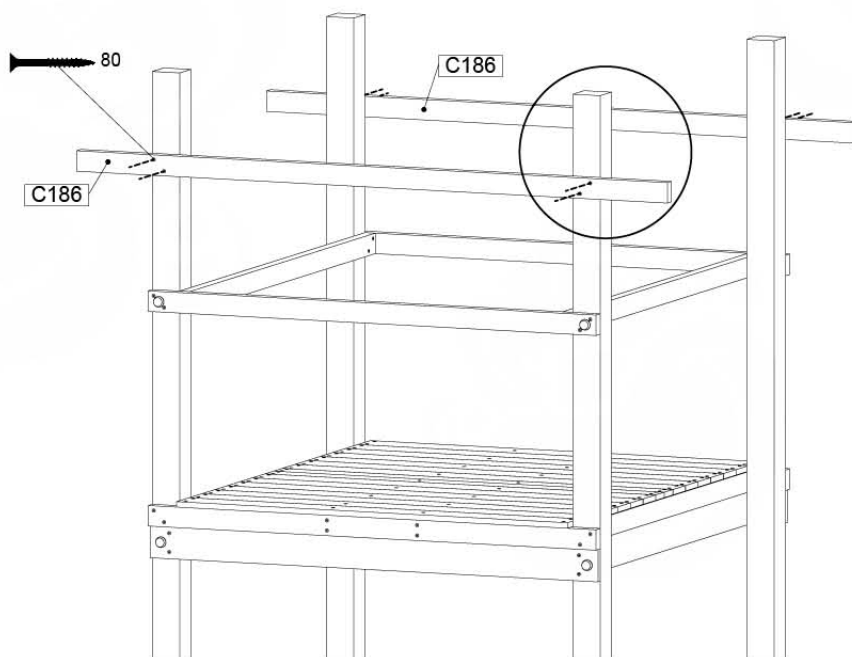

13 Roof

RF18

(194_807)

	PartNo	PartName	QTY.
Hardware Pack	002_223	Gap Point Screw T25 - 5x80	52
	002_308	Gap Point Screw T25 - 5x20	19
	023_031	Finishing Washer GPS 5.0	19
Other	123_222	Sheet Canvas Challenger line 1200x1850	2
Timber	C56	Beam 560 mm	4
	C141	Beam 1410 mm	7
	C186	Beam 1860 mm	2

Roof Fort 140 - P02 - 22-3-2023 - v1.0

13-1

Roof Fort 140 - P02 - 22-3-2023 - v1.0