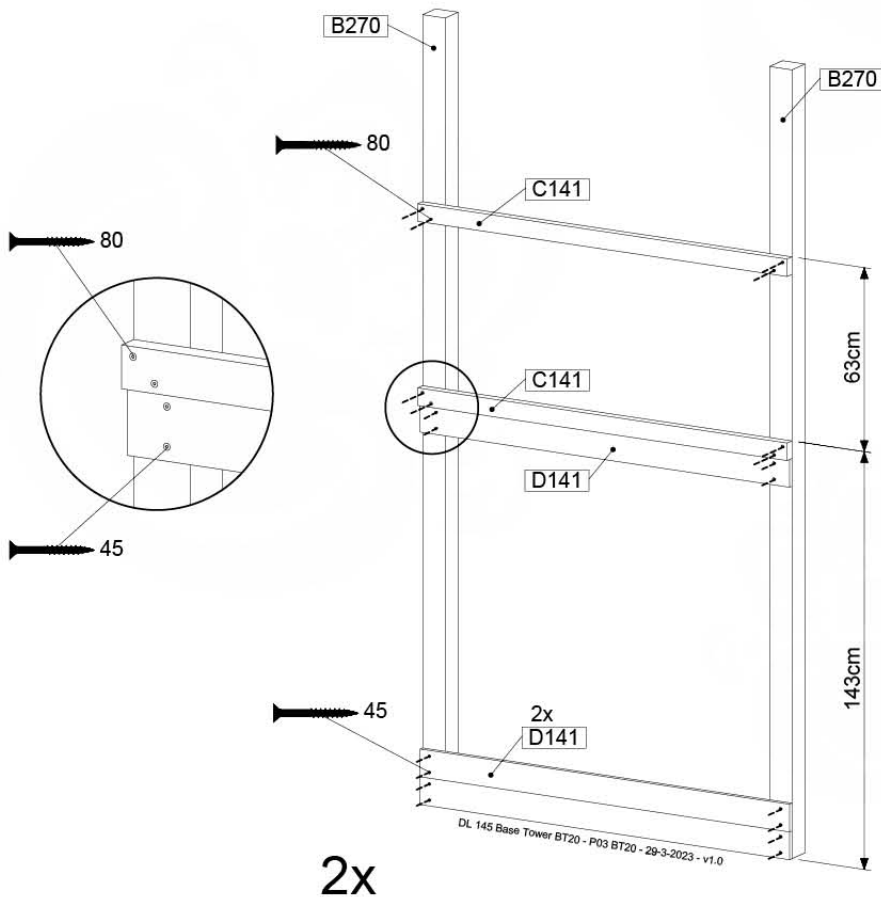

07 Base Tower

BT20

(194_500)

	PartNo	PartName	QTY.
Hardware pack	001_406	Stealth Screw 8x45	6
	001_417	Stealth Screw 8x80	4
	002_220	Gap Point Screw T25 - 5x45	135
	002_223	Gap Point Screw T25 - 5x80	40
Other	007_001	Ground-anchor	2
	022_31x	bpc-base version 3	8
	022_84x	bpc cover	8
Timber	B270	Post 90x90 L2700	4
	C141	Beam 1410 mm	10
	D123	Board 1230 mm	17
	D141	Board 1410 mm	12

07-1