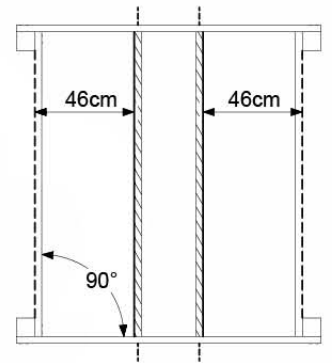

07-2

DL 145 Base Tower BT20 - P04 BT20 - 29-3-2023 - v1.0

07-3

DL 145 Base Tower BT20 - P05 BT20 - 29-3-2023 - v1.0