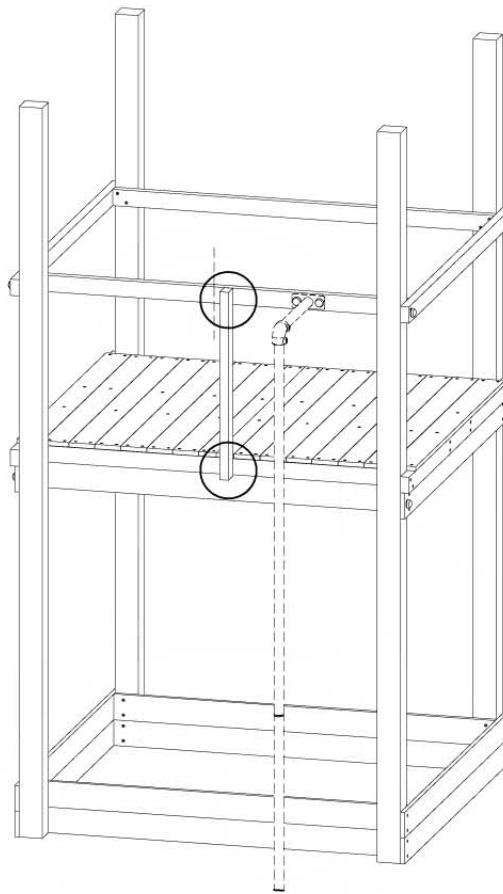

16-1

17 Accessories

AC01

(194_119)

	PartNo	PartName	QTY.
Hardware Pack 100_617	001_406	Stealth Screw 8x45	1
	002_041	Dome head screw 4.5 x 20 mm	3
	002_042	Dome head screw 3.5 x 13mm	4
	002_219	Gap Point Screw T25 - 5x30	2
Other	022_300	Steering Wheel	1
	022_800	Rail P/T 105	1
	022_910	Sandpad	1
	103_901	Logo ID Plate	1
	104_107	Tool Set Climbing Units	1
	120_024	Tower Flag	1
	122_302	Telescope	1