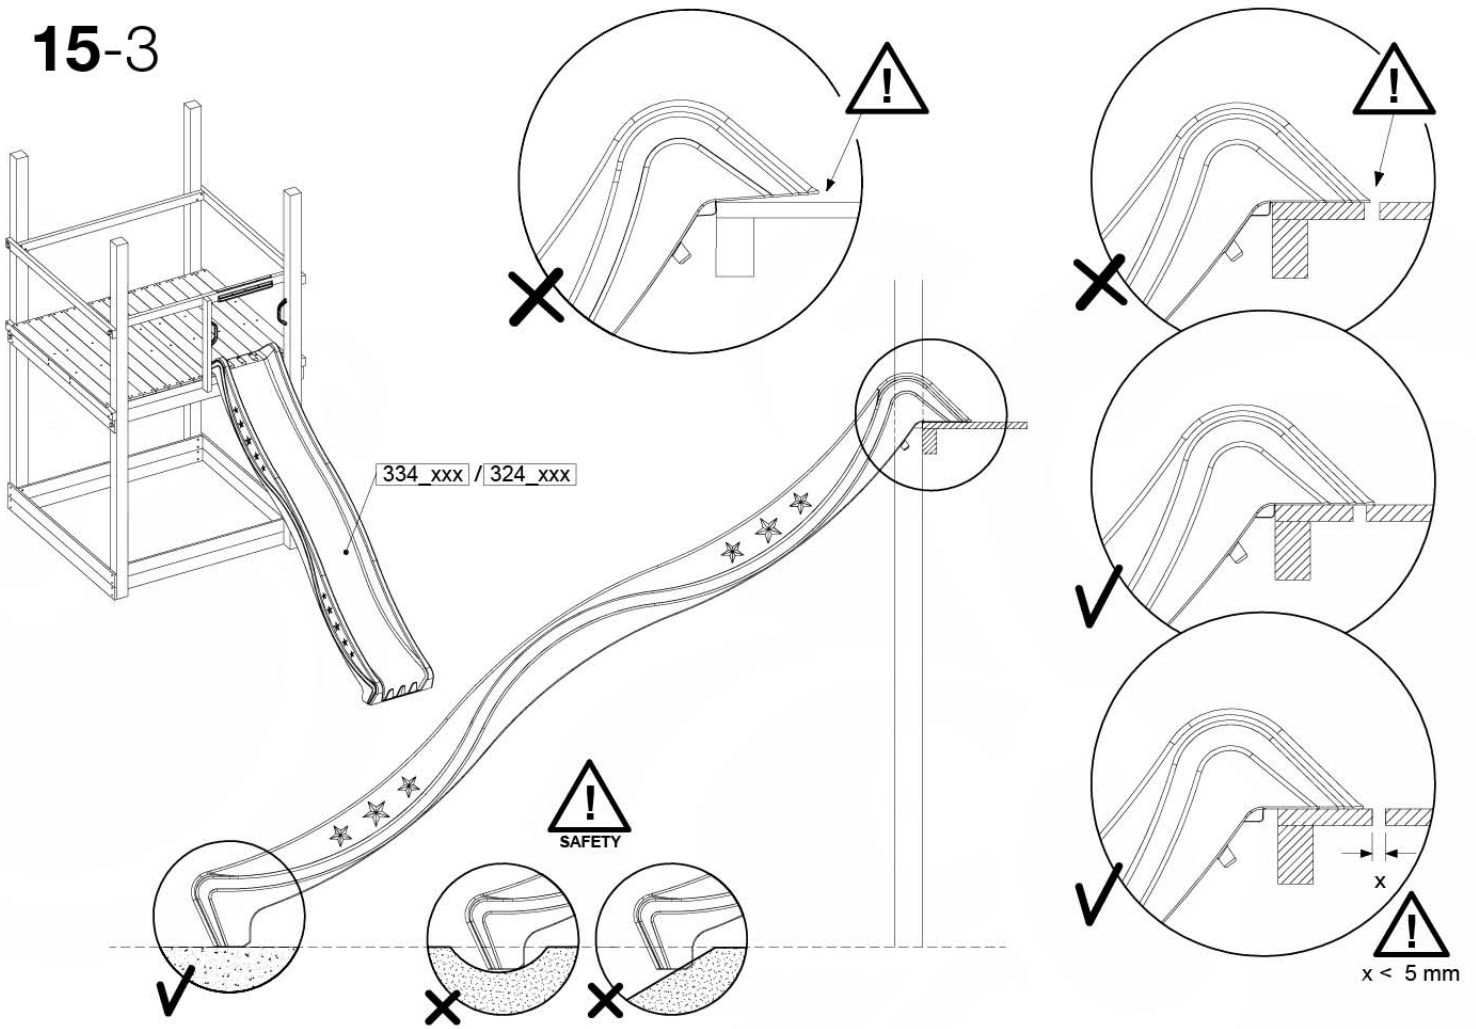

15-3

15-4

DL SLIDE 70/140 - PIP US - 2004/2023 - v1