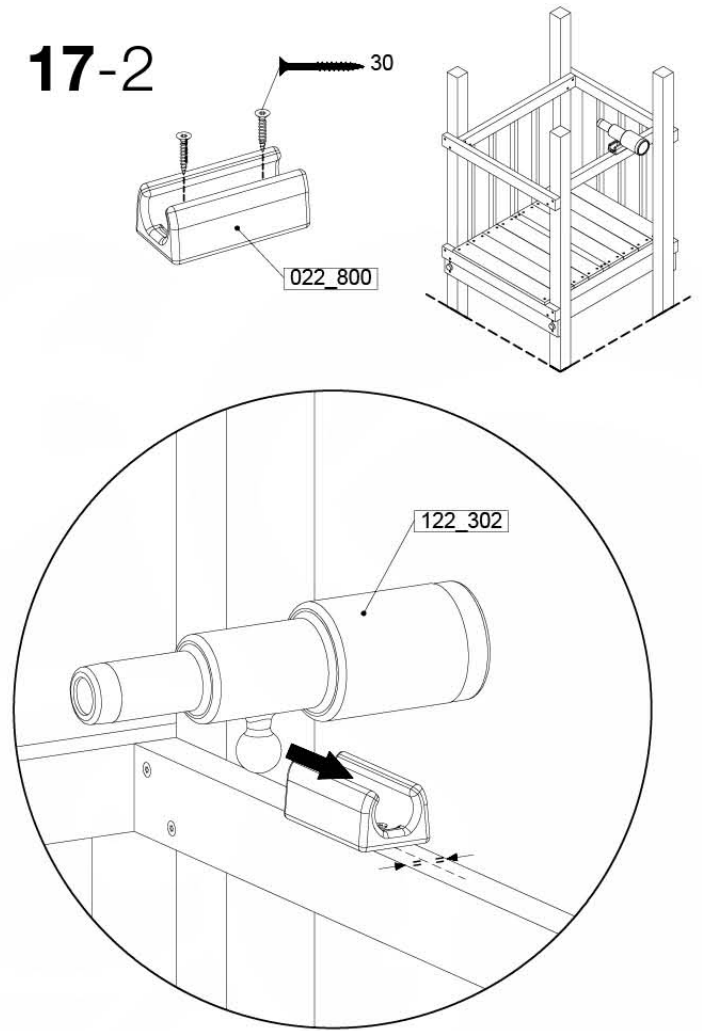

17-2

Accessory set - P13 - 04/07/2023 - v5