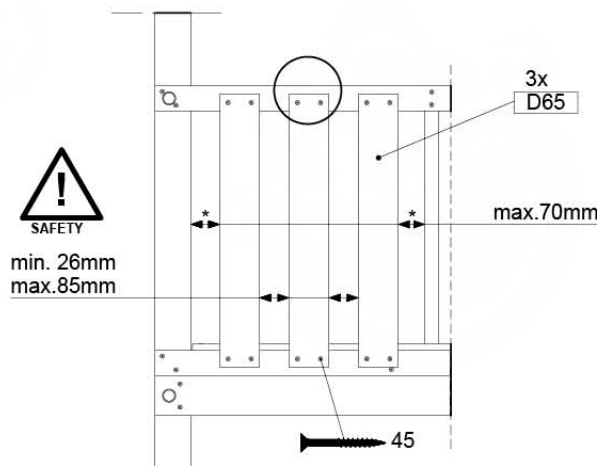

10 Balustrade

BL09

(194_101)

	PartNo	PartName	QTY.
Hardware pack	002_220	Gap Point Screw T25 - 5x45	12
	002_223	Gap Point Screw T25 - 5x80	4
Timber	C70	Beam 700 mm	1
	D65	Board 650 mm	3

10-1