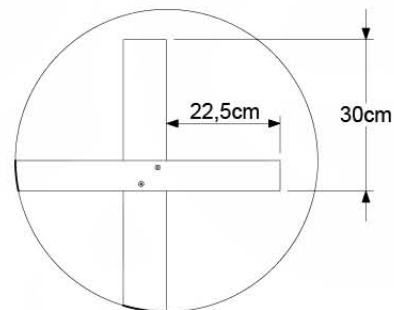

13 Roof

RF18

(194_807)

	PartNo	PartName	QTY.
Hardware Pack	002_223	Gap Point Screw T25 - 5x80	52
	002_308	Gap Point Screw T25 - 5x20	19
	023_031	Finishing Washer GPS 5.0	19
Other	123_222	Sheet Canvas Challenger line 1200x1850	2
Timber	C56	Beam 560 mm	4
	C141	Beam 1410 mm	7
	C186	Beam 1860 mm	2

Roof Fort 140 - P02 - 22-3-2023 - v1.0

13-1

Roof Fort 140 - P02 - 22-3-2023 - v1.0