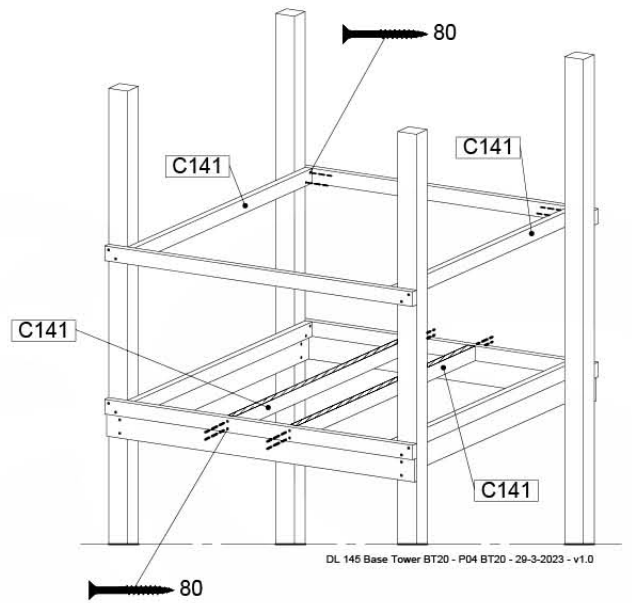

07-2

DL 145 Base Tower BT20 - P04 BT20 - 29-3-2023 - v1.0