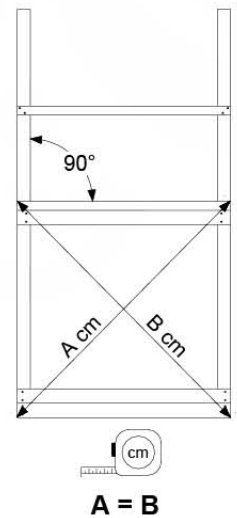

07 Base Tower

BT20

(194_500)

	PartNo	PartName	QTY.
Hardware pack	001_406	Stealth Screw 8x45	6
	001_417	Stealth Screw 8x80	4
	002_220	Gap Point Screw T25 - 5x45	135
	002_223	Gap Point Screw T25 - 5x80	40
Other	007_001	Ground-anchor	2
	022_31x	bpc-base version 3	8
	022_84x	bpc cover	8
Timber	B270	Post 90x90 L2700	4
	C141	Beam 1410 mm	10
	D123	Board 1230 mm	17
	D141	Board 1410 mm	12

07-1