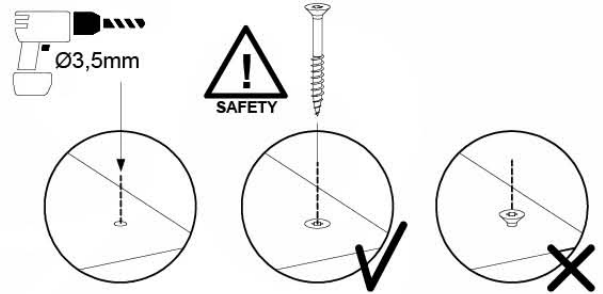

11 Rock Wall

RW20

(194_006)

	PartNo	PartName	QTY.
Hardware pack	001_102	Washer Head Screw T40 M8x30	10
	002_220	Gap Point Screw T25 - 5x45	32
	002_223	Gap Point Screw T25 - 5x80	5
	003_010	M8 spring lock washer	10
	004_050	M8 Drive-in Nut 22mm	10
Other	022_50x	Climbing Rock	5
	120_102	Handgrip set (complete 2x)	1
Timber	C206	Beam 2060 mm	1
	D65	Board 650 mm	7

DL Rockwall 140 - P05 TR 145 - 19/04/2023 - v2