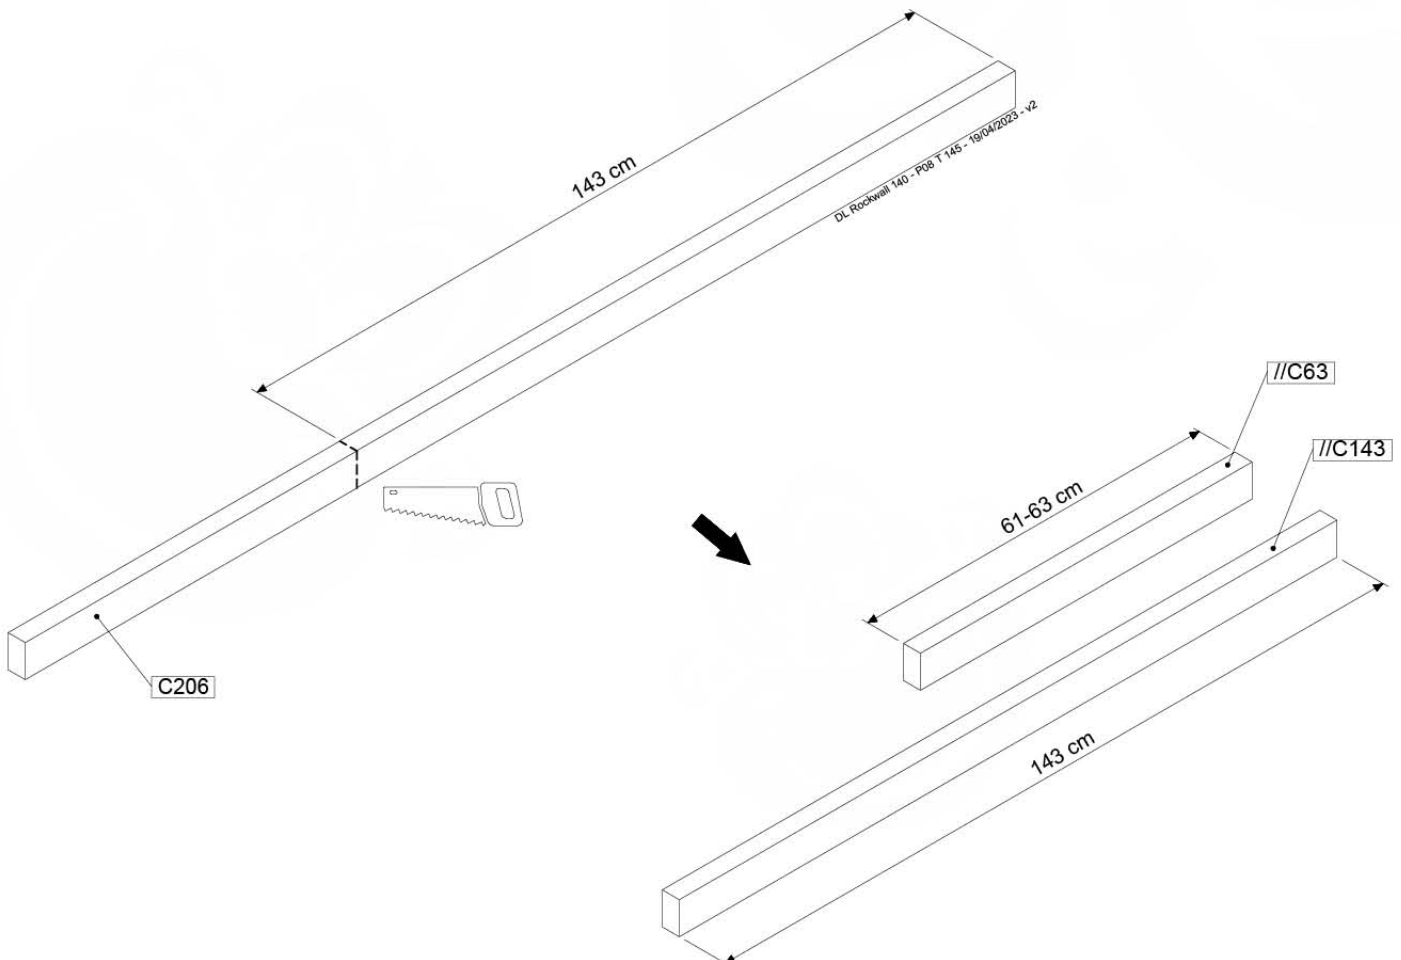

11 Rock Wall

RW20

(194_006)

	PartNo	PartName	QTY.
Hardware pack	001_102	Washer Head Screw T40 M8x30	10
	002_220	Gap Point Screw T25 - 5x45	32
	002_223	Gap Point Screw T25 - 5x80	5
	003_010	M8 spring lock washer	10
	004_050	M8 Drive-in Nut 22mm	10
Other	022_50x	Climbing Rock	5
	120_102	Handgrip set (complete 2x)	1
Timber	C206	Beam 2060 mm	1
	D65	Board 650 mm	7

DL Rockwall 140 - P05 TR 145 - 19/04/2023 - v2

11-1