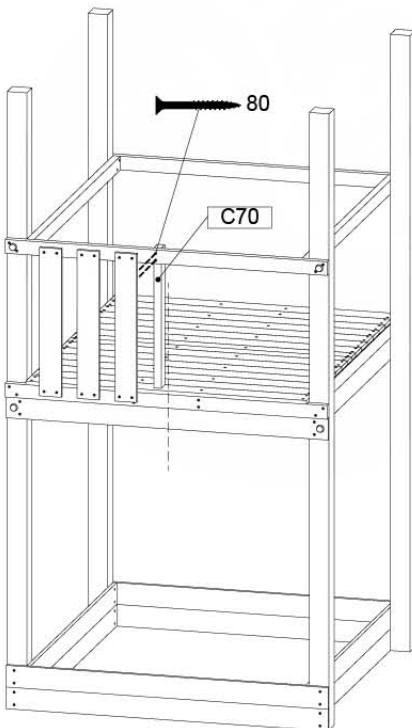

10 Balustrade

BL09

(194_101)

	PartNo	PartName	QTY.
Hardware pack	002_220	Gap Point Screw T25 - 5x45	12
	002_223	Gap Point Screw T25 - 5x80	4
Timber	C70	Beam 700 mm	1
	D65	Board 650 mm	3

10-1