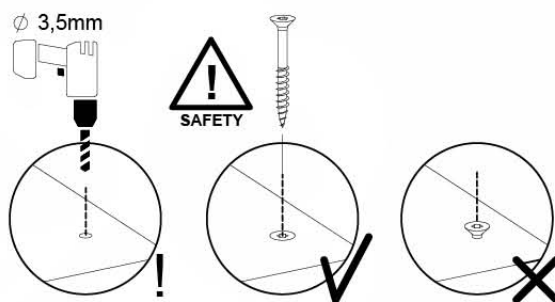

# 09 Balustrade

BL06

( 194\_501 )

	PartNo	PartName	QTY.
Hardware pack	002_220	Gap Point Screw T25 - 5x45	28
Timber	D65	Board 650 mm	7

Balustrade 140 - P03 T - 29-3-2023 - v1.0