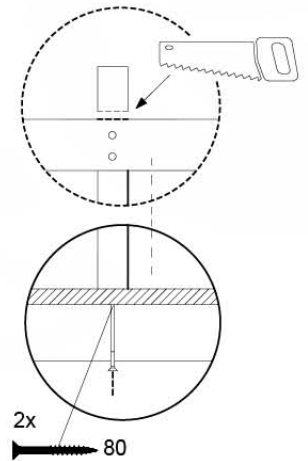

10 Balustrade

BL09

(194_101)

	PartNo	PartName	QTY.
Hardware pack	002_220	Gap Point Screw T25 - 5x45	12
	002_223	Gap Point Screw T25 - 5x80	4
Timber	C70	Beam 700 mm	1
	D65	Board 650 mm	3

10-1