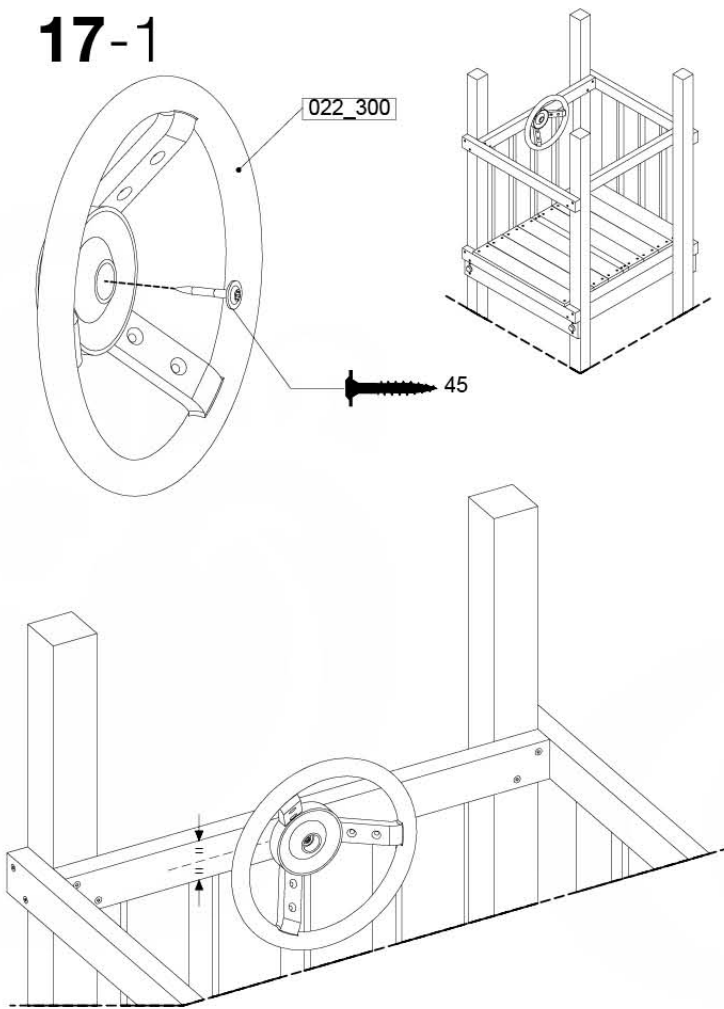

17-1

17-2

Accessory set - P13 - 04/07/2023 - v5

17-3

17-4

Accessory set - P14 - 06/07/2023 - v5