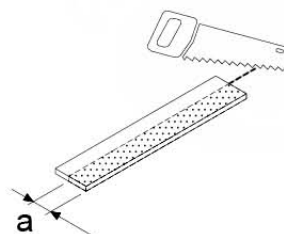

07-2

DL 145 Base Tower BT20 - P04 BT20 - 29-3-2023 - v1.0

07-3

DL 145 Base Tower BT20 - P05 BT20 - 29-3-2023 - v1.0