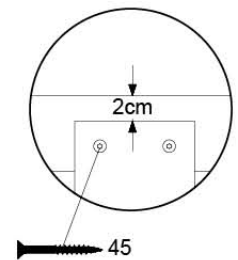

10 Balustrade

BL09

(194_101)

	PartNo	PartName	QTY.
Hardware pack	002_220	Gap Point Screw T25 - 5x45	12
	002_223	Gap Point Screw T25 - 5x80	4
Timber	C70	Beam 700 mm	1
	D65	Board 650 mm	3

10-1