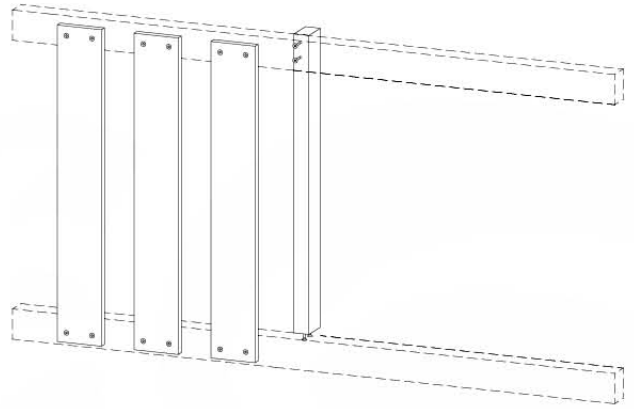

10 Balustrade

BL09