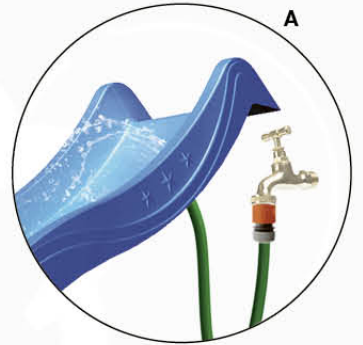

17-5

18 Firemans Pole

FP25

(201_275)

	PartNo	PartName	QTY.
Other	201_275	Fireman's Pole kit (incl. 4x Screw T25 5x80)	1
Timber	C70	Beam 700 mm	1

DL_Fireman's Pole 70 - FP2 UL - 2019/2023 - v1

Ø 3,5mm