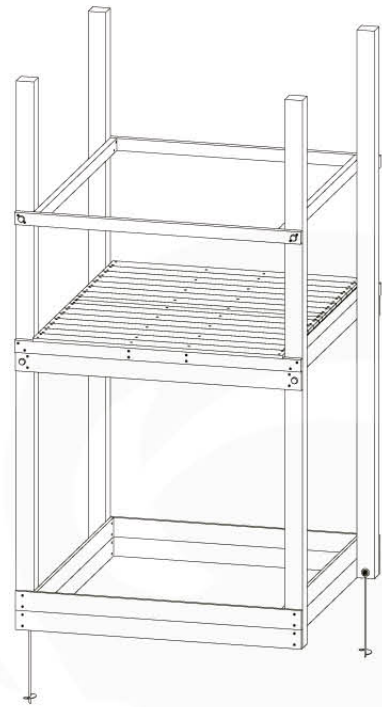

07 Base Tower

BT20

(194_500)

	PartNo	PartName	QTY.
Hardware pack	001_406	Stealth Screw 8x45	6
	001_417	Stealth Screw 8x80	4
	002_220	Gap Point Screw T25 - 5x45	135
	002_223	Gap Point Screw T25 - 5x80	40
Other	007_001	Ground-anchor	2
	022_31x	bpc-base version 3	8
	022_84x	bpc cover	8
Timber	B270	Post 90x90 L2700	4
	C141	Beam 1410 mm	10
	D123	Board 1230 mm	17
	D141	Board 1410 mm	12