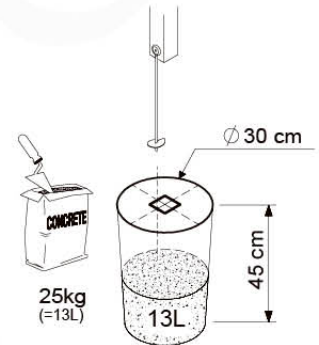

➔ **15**

1-Climb Module / 2-Climb Module
457_105
457_106

15 Ground Anchors

GA10

BASE TOWERS

EXTENSION TOWERS

15-1

Ground Anchors Uni. - PD3 - 04/07/2023 - v1.2