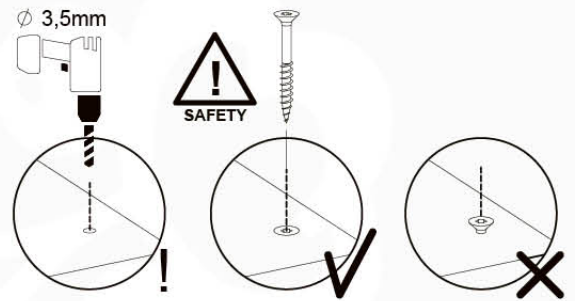

10 Balustrade

BL10

(194_101)

	PartNo	PartName	QTY.
Hardware pack	002_220	Gap Point Screw T25 - 5x45	12
	002_223	Gap Point Screw T25 - 5x80	4
Timber	C70	Beam 700 mm	1
	D65	Board 650 mm	3