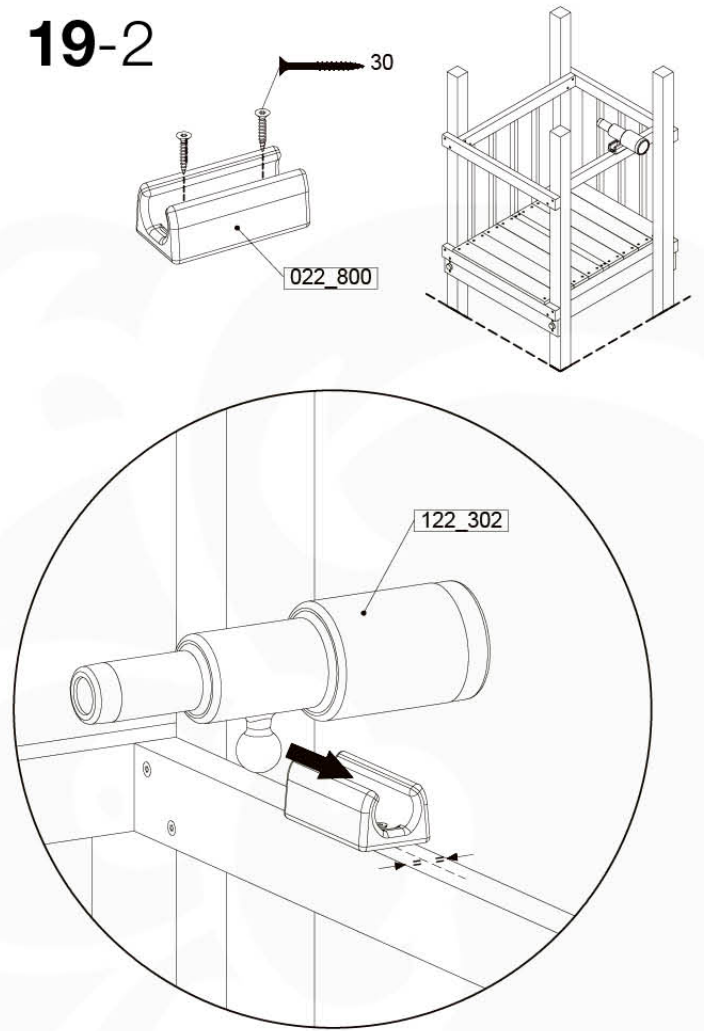

19-1

19-2

19-3

19-4

Accessory set - P03 - 05/07/2023 - v5

Accessory set - P04 - 05/07/2023 - v5