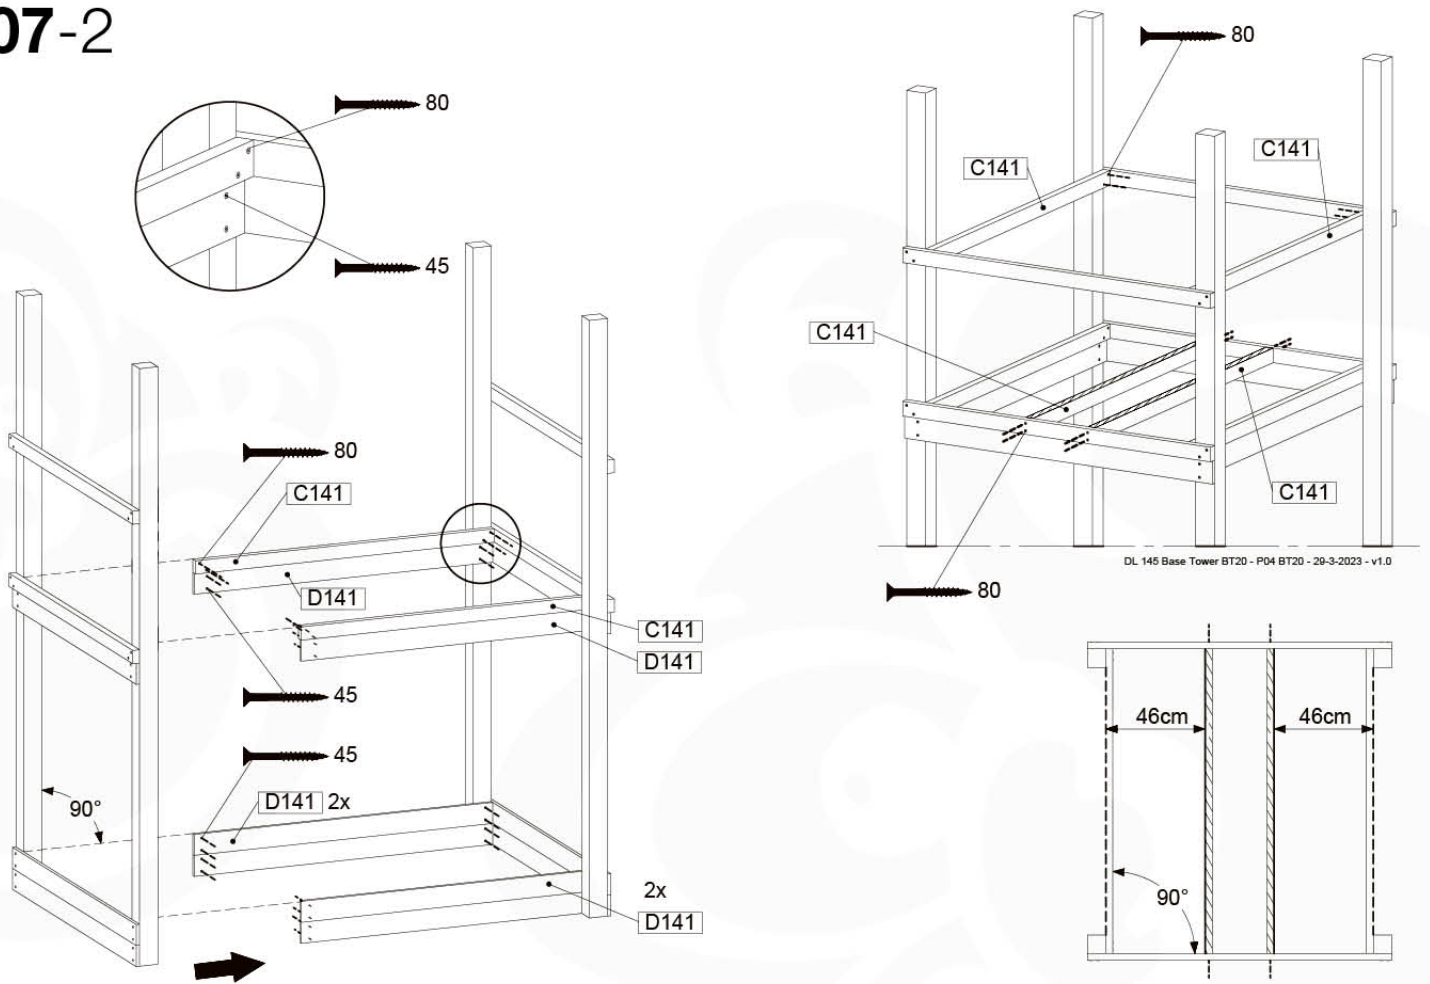

06 Playground Foundation

FD10

Foundation Plan - F02-FD10
22/02/2022 - V2

07 Base Tower

BT20

(194_500)

	PartNo	PartName	QTY.
Hardware pack	001_406	Stealth Screw 8x45	6
	001_417	Stealth Screw 8x80	4
	002_220	Gap Point Screw T25 - 5x45	135
	002_223	Gap Point Screw T25 - 5x80	40
Other	007_001	Ground-anchor	2
	022_31x	bpc-base version 3	8
	022_84x	bpc cover	8
Timber	B270	Post 90x90 L2700	4
	C141	Beam 1410 mm	10
	D123	Board 1230 mm	17
	D141	Board 1410 mm	12

DL 145 Base Tower BT20 - P102 BT20 - 29-3-2023 - v1.0

07-1

DL 145 Base Tower BT20 - P03 BT20 - 29-3-2023 - v1.0

07-2

07-3

07-4

08 Balustrade

BL05

(194_501)

	PartNo	PartName	QTY.
Hardware pack	002_220	Gap Point Screw T25 - 5x45	28
Timber	D65	Board 650 mm	7

Balustrade 140 - P02 U - 28-3-2023 - v1.0

08-1

09 Balustrade

BL06

(194_501)

	PartNo	PartName	QTY.
Hardware pack	002_220	Gap Point Screw T25 - 5x45	28
Timber	D65	Board 650 mm	7