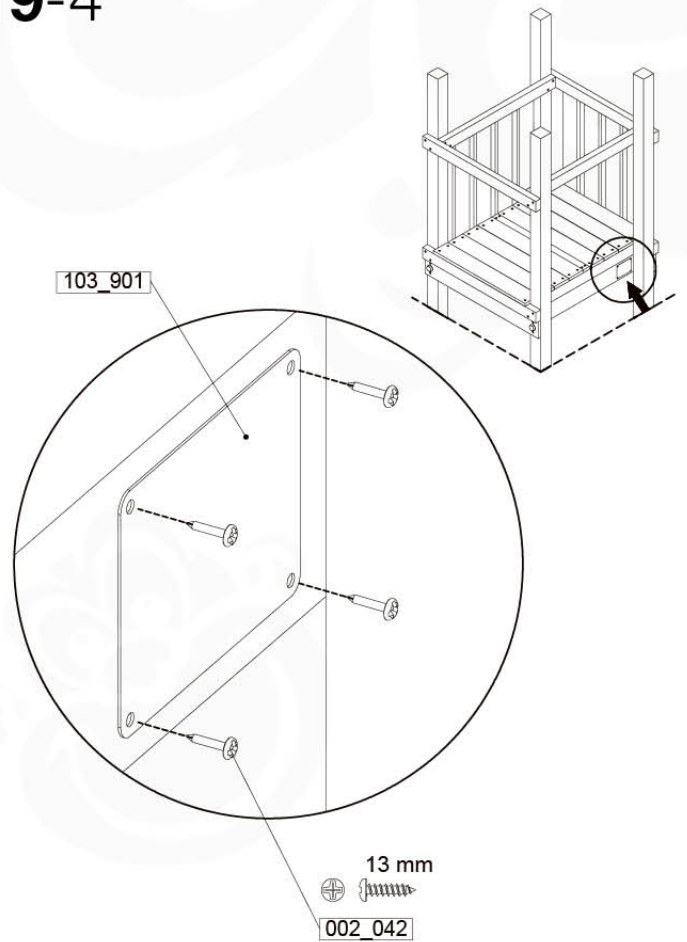

19-4

Accessory set - P03 - 05/07/2023 - v5

Accessory set - P04 - 05/07/2023 - v5