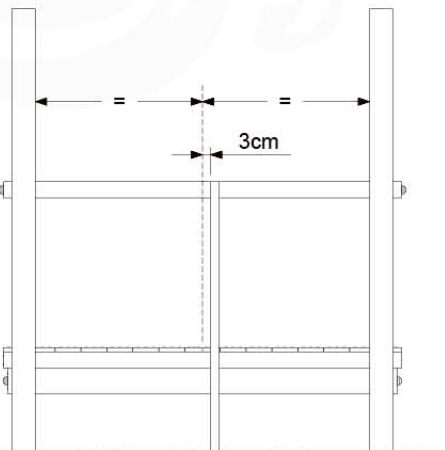

11 Rock Wall

RW18

(194_006)

	PartNo	PartName	QTY.
Hardware Pack	001_102	Washer Head Screw T40 M8x30	10
	002_220	Gap Point Screw T25 - 5x45	32
	002_223	Gap Point Screw T25 - 5x80	4
	003_010	M8 spring lock washer	10
	004_050	M8 Drive-in Nut 22mm	10
Other	022_50x	Climbing Rock	5
	120_102	Handgrip set (complete 2x)	1
Timber	C206	Beam 2060 mm	1
	D65	Board 650 mm	7

DL Rockwall 140 - P03 UR 145 - 19/04/2023 - v2

11-1