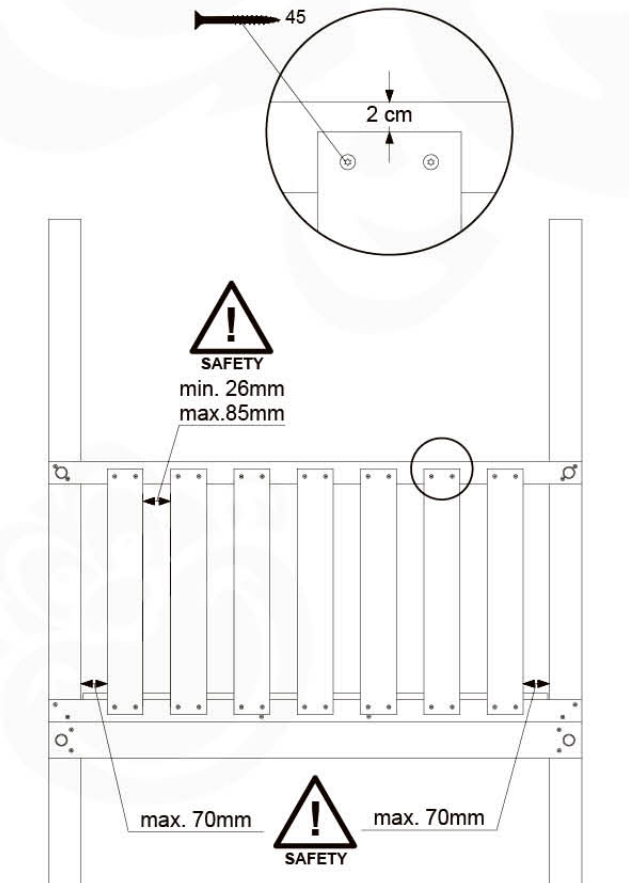

09 Balustrade

BL06

(194_501)

	PartNo	PartName	QTY.
Hardware pack	002_220	Gap Point Screw T25 - 5x45	28
Timber	D65	Board 650 mm	7

Balustrade 140 - P03 T - 29-3-2023 - v1.0

09-1