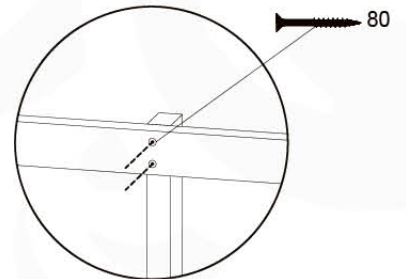

11 Rock Wall

RW18

(194_006)

	PartNo	PartName	QTY.
Hardware Pack	001_102	Washer Head Screw T40 M8x30	10
	002_220	Gap Point Screw T25 - 5x45	32
	002_223	Gap Point Screw T25 - 5x80	4
	003_010	M8 spring lock washer	10
	004_050	M8 Drive-in Nut 22mm	10
Other	022_50x	Climbing Rock	5
	120_102	Handgrip set (complete 2x)	1
Timber	C206	Beam 2060 mm	1
	D65	Board 650 mm	7

DL Rockwall 140 - P03 UR 145 - 19/04/2023 - v2

11-1