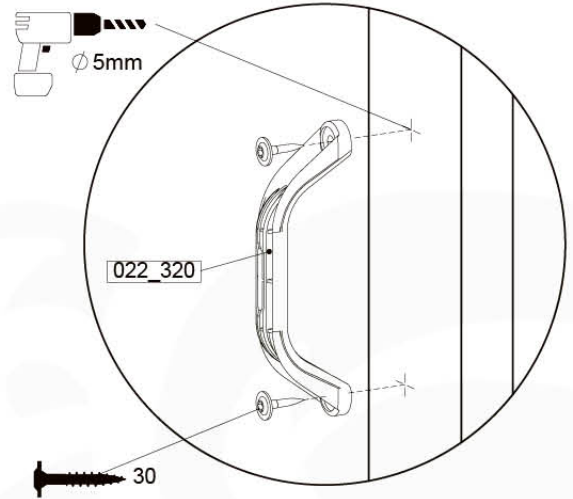

12-5

13 Roof

RF15

(194_508)

	PartNo	PartName	QTY.
Hardware pack	001_417	Stealth Screw 8x80	4
	002_220	Gap Point Screw T25 - 5x45	108
Timber	C96	Beam 960 mm	4
	D123	Board 1230 mm	1
	D154	Board 1540 mm	24

Roof Chalet 140 - P02 - 19/04/2023 - v1.0