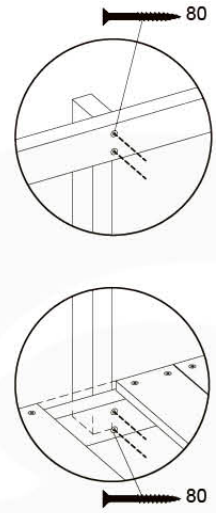

(201_275)

	PartNo	PartName	QTY.
Other	201_275	Fireman's Pole kit (incl. 4x Screw T25 5x80)	1
Timber	C70	Beam 700 mm	1

DL_Fireman's Pole 70 - FP2 UL - 2019/2023 - v1

Ø 3,5mm

18-1

Fireman's Pole (201_275)
040_335 Part 2

19 Accessories

AC01

(194_119)

	PartNo	PartName	QTY.
Hardware Pack 100_617	001_406	Stealth Screw 8x45	1
	002_041	Dome head screw 4.5 x 20 mm	3
	002_042	Dome head screw 3.5 x 13mm	4
	002_219	Gap Point Screw T25 - 5x30	2
Other	022_300	Steering Wheel	1
	022_800	Rail P/T 105	1
	022_910	Sandpad	1
	103_901	Logo ID Plate	1
	104_107	Tool Set Climbing Units	1
	120_024	Tower Flag	1
	122_302	Telescope	1