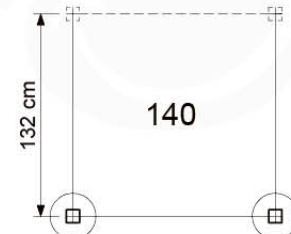

➔ **15**

1-Climb Module / 2-Climb Module
457_105
457_106

15 Ground Anchors

GA10

BASE TOWERS

EXTENSION TOWERS

15-1

Ground Anchors Uni. - PD3 - 04/07/2023 - v1.2