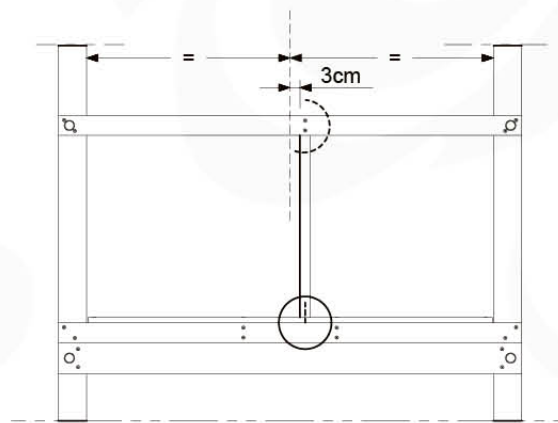

10 Balustrade

BL10

(194_101)

	PartNo	PartName	QTY.
Hardware pack	002_220	Gap Point Screw T25 - 5x45	12
	002_223	Gap Point Screw T25 - 5x80	4
Timber	C70	Beam 700 mm	1
	D65	Board 650 mm	3

10-1