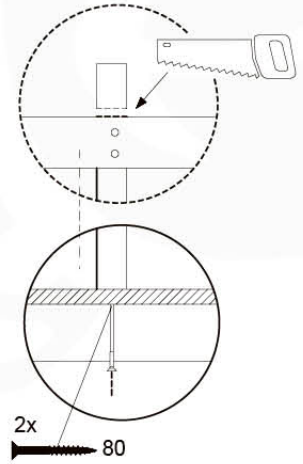

10 Balustrade

BL10

(194_101)

	PartNo	PartName	QTY.
Hardware pack	002_220	Gap Point Screw T25 - 5x45	12
	002_223	Gap Point Screw T25 - 5x80	4
Timber	C70	Beam 700 mm	1
	D65	Board 650 mm	3

10-1