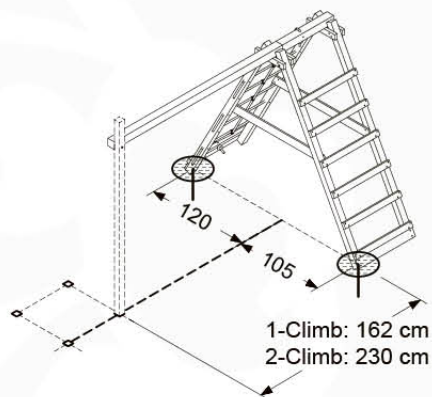

06 Playground Foundation

FD10

Foundation Plan - F02-FD10
22/02/2022 - V2

07 Base Tower

BT20

(194_500)

	PartNo	PartName	QTY.
Hardware pack	001_406	Stealth Screw 8x45	6
	001_417	Stealth Screw 8x80	4
	002_220	Gap Point Screw T25 - 5x45	135
	002_223	Gap Point Screw T25 - 5x80	40
Other	007_001	Ground-anchor	2
	022_31x	bpc-base version 3	8
	022_84x	bpc cover	8
Timber	B270	Post 90x90 L2700	4
	C141	Beam 1410 mm	10
	D123	Board 1230 mm	17
	D141	Board 1410 mm	12