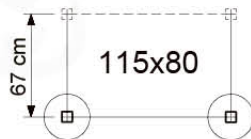

➔ **15**

1-Climb Module / 2-Climb Module
457_105
457_106

15 Ground Anchors

GA10

BASE TOWERS

EXTENSION TOWERS

15-1

Ground Anchors Uni. - PD3 - 04/07/2023 - v1.2