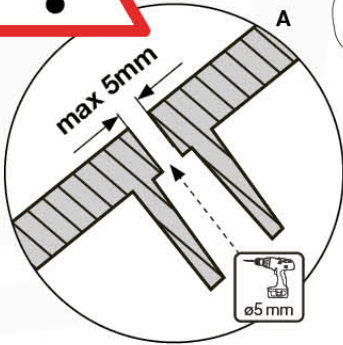

17-5

18 Firemans Pole

FP25

(201_275)

	PartNo	PartName	QTY.
Other	201_275	Fireman's Pole kit (incl. 4x Screw T25 5x80)	1
Timber	C70	Beam 700 mm	1

DL_Fireman's Pole 70 - FP2 UL - 2019/2023 - v1

Ø 3,5mm