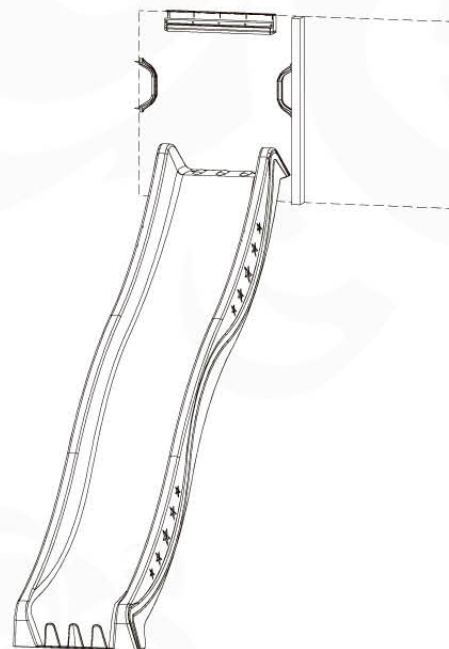

17 Slide Set

SL26

(194_107)

	PartNo	PartName	QTY.
Hardware pack	000_101	Nail Pan Head	10
	002_223	Gap Point Screw T25 - 5x80	4
	002_308	Gap Point Screw T25 - 5x20	2
Other	120_102	Handgrip set (complete 2x)	1
	123_200	Bumperpad	1
	334_xxx / 324_xxx	Wavy Star Slide XXL 2650 mm / Wavy Star Slide XL 2200 mm	1
Timber	C70	Beam 700 mm	1

DL SLIDE 70140 - POZ UL - 20/04/2023 - v1