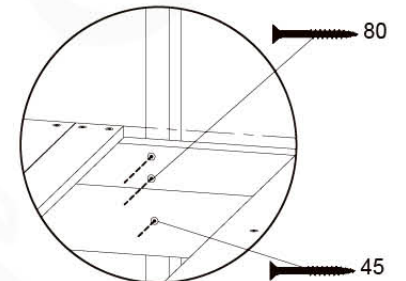

11 Rock Wall

RW18

(194_006)

	PartNo	PartName	QTY.
Hardware Pack	001_102	Washer Head Screw T40 M8x30	10
	002_220	Gap Point Screw T25 - 5x45	32
	002_223	Gap Point Screw T25 - 5x80	4
	003_010	M8 spring lock washer	10
	004_050	M8 Drive-in Nut 22mm	10
Other	022_50x	Climbing Rock	5
	120_102	Handgrip set (complete 2x)	1
Timber	C206	Beam 2060 mm	1
	D65	Board 650 mm	7

DL Rockwall 140 - P03 UR 145 - 19/04/2023 - v2

11-1