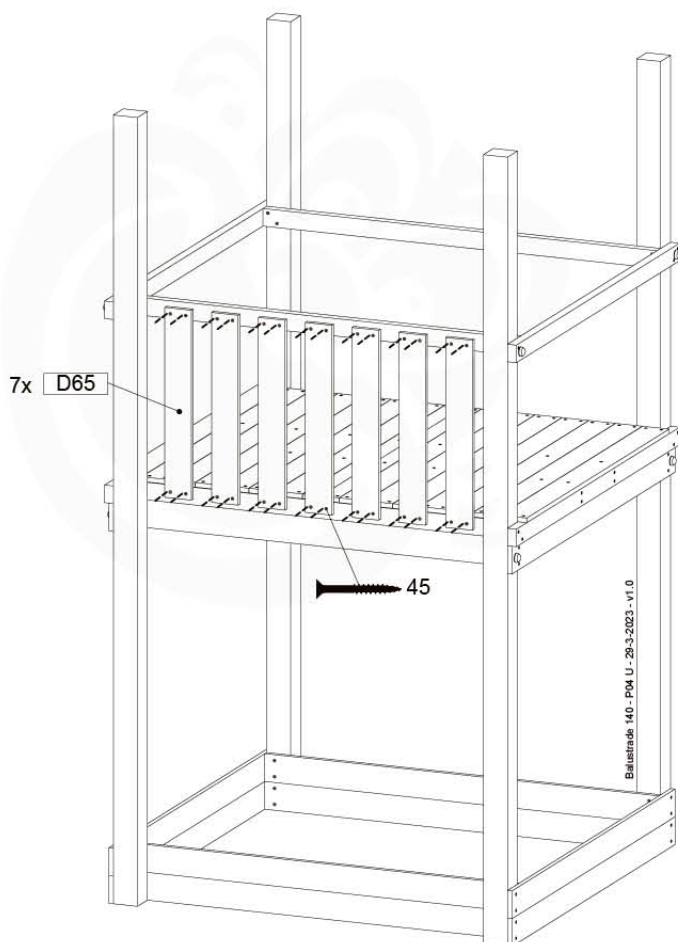

06 Playground Foundation

FD10

Foundation Plan - F02-FD10
22/02/2022 - V2

07 Base Tower

BT20

(194_500)

	PartNo	PartName	QTY.
Hardware pack	001_406	Stealth Screw 8x45	6
	001_417	Stealth Screw 8x80	4
	002_220	Gap Point Screw T25 - 5x45	135
	002_223	Gap Point Screw T25 - 5x80	40
Other	007_001	Ground-anchor	2
	022_31x	bpc-base version 3	8
	022_84x	bpc cover	8
Timber	B270	Post 90x90 L2700	4
	C141	Beam 1410 mm	10
	D123	Board 1230 mm	17
	D141	Board 1410 mm	12

DL 145 Base Tower BT20 - P102 BT20 - 29-3-2023 - v1.0

07-1

DL 145 Base Tower BT20 - P03 BT20 - 29-3-2023 - v1.0

07-2

07-3

07-4

08 Balustrade

BL05

(194_501)

	PartNo	PartName	QTY.
Hardware pack	002_220	Gap Point Screw T25 - 5x45	28
Timber	D65	Board 650 mm	7

Balustrade 140 - P02 U - 28-3-2023 - v1.0

08-1

09 Balustrade

BL06

(194_501)

	PartNo	PartName	QTY.
Hardware pack	002_220	Gap Point Screw T25 - 5x45	28
Timber	D65	Board 650 mm	7