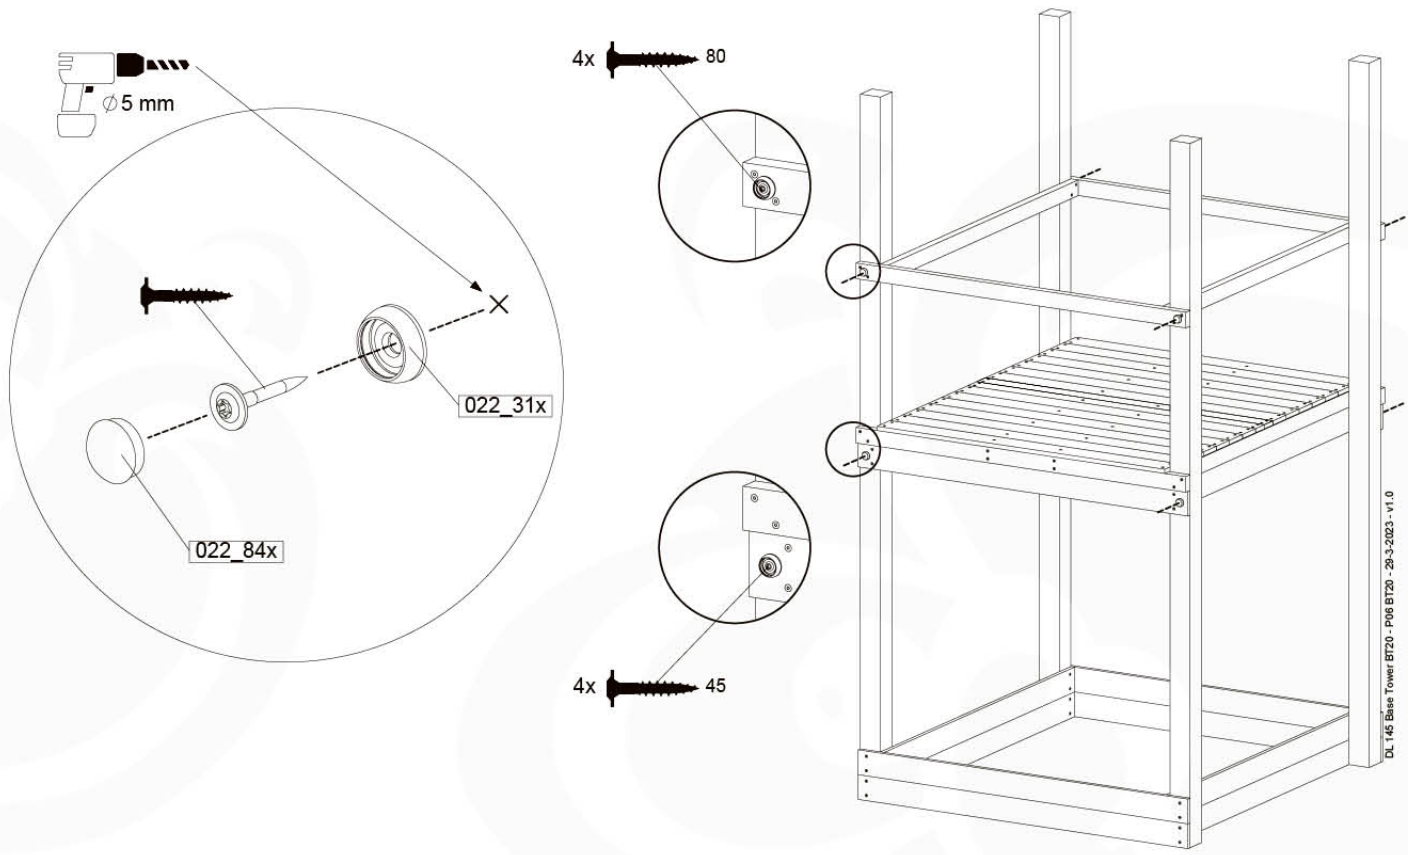

06 Playground Foundation

FD10

Foundation Plan - F02-FD10
22/02/2022 - V2

07 Base Tower

BT20

(194_500)

	PartNo	PartName	QTY.
Hardware pack	001_406	Stealth Screw 8x45	6
	001_417	Stealth Screw 8x80	4
	002_220	Gap Point Screw T25 - 5x45	135
	002_223	Gap Point Screw T25 - 5x80	40
Other	007_001	Ground-anchor	2
	022_31x	bpc-base version 3	8
	022_84x	bpc cover	8
Timber	B270	Post 90x90 L2700	4
	C141	Beam 1410 mm	10
	D123	Board 1230 mm	17
	D141	Board 1410 mm	12

DL 145 Base Tower BT20 - P102 BT20 - 29-3-2023 - v1.0

07-1

DL 145 Base Tower BT20 - P03 BT20 - 29-3-2023 - v1.0

07-2

07-3

07-4

08 Balustrade

BL05