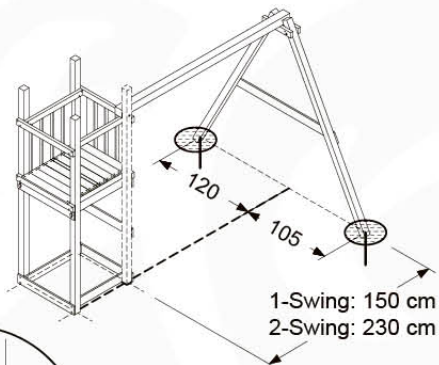

06 Playground Foundation

FD10

Foundation Plan - F02-FD10
22/02/2022 - V2

07 Base Tower

BT20

(194_500)

	PartNo	PartName	QTY.
Hardware pack	001_406	Stealth Screw 8x45	6
	001_417	Stealth Screw 8x80	4
	002_220	Gap Point Screw T25 - 5x45	135
	002_223	Gap Point Screw T25 - 5x80	40
Other	007_001	Ground-anchor	2
	022_31x	bpc-base version 3	8
	022_84x	bpc cover	8
Timber	B270	Post 90x90 L2700	4
	C141	Beam 1410 mm	10
	D123	Board 1230 mm	17
	D141	Board 1410 mm	12