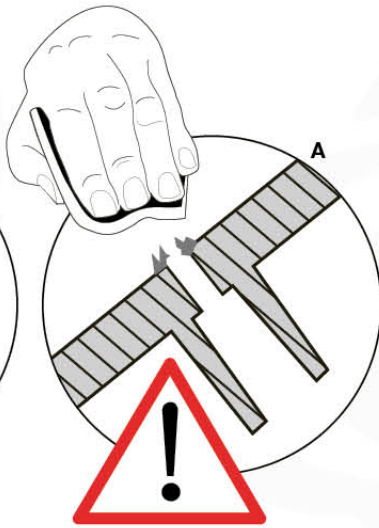

DL SLIDE 70140 - POZ UL - 20/04/2023 - v1

17-1

17-2

17-3

17-4

17-5

18 Firemans Pole

FP25