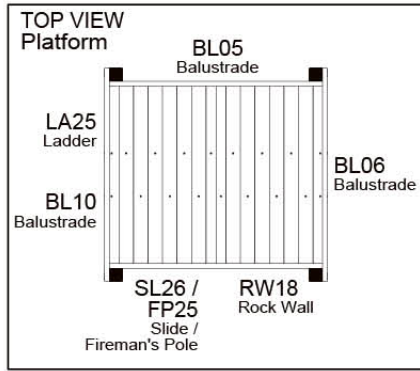

Assembly

Jungle Sierra

801_025

Manual Part 1

Important

This assembly manual should always be read in conjunction with the General Safety manual part as included in the hardware package of your playground equipment. Please read these safety instructions carefully before starting the assembly work.

Jungle Gym

BACKYARD PLAYGROUNDS

since 1988