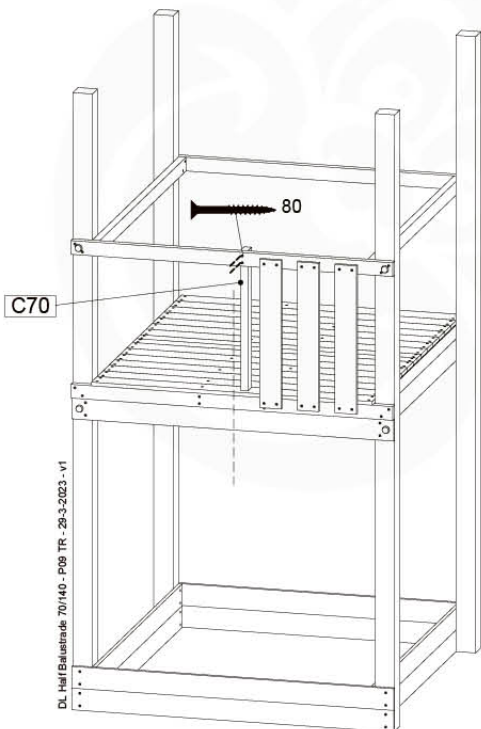

10 Balustrade

BL10

(194_101)

	PartNo	PartName	QTY.
Hardware pack	002_220	Gap Point Screw T25 - 5x45	12
	002_223	Gap Point Screw T25 - 5x80	4
Timber	C70	Beam 700 mm	1
	D65	Board 650 mm	3

10-1