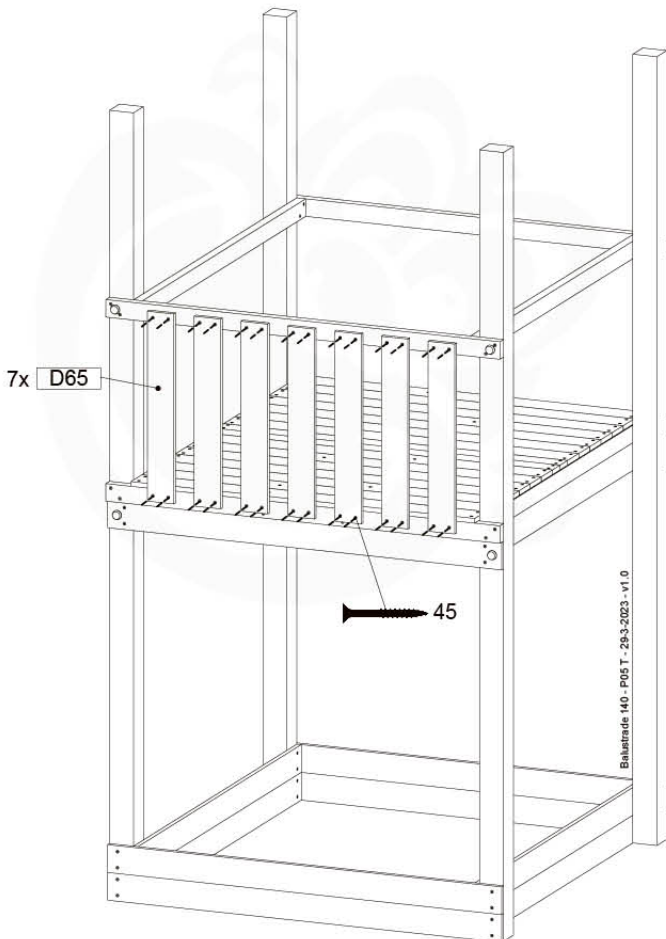

06 Playground Foundation

FD10

Foundation Plan - F02-FD10
22/02/2022 - V2

07 Base Tower

BT20

(194_500)

	PartNo	PartName	QTY.
Hardware pack	001_406	Stealth Screw 8x45	6
	001_417	Stealth Screw 8x80	4
	002_220	Gap Point Screw T25 - 5x45	135
	002_223	Gap Point Screw T25 - 5x80	40
Other	007_001	Ground-anchor	2
	022_31x	bpc-base version 3	8
	022_84x	bpc cover	8
Timber	B270	Post 90x90 L2700	4
	C141	Beam 1410 mm	10
	D123	Board 1230 mm	17
	D141	Board 1410 mm	12

DL 145 Base Tower BT20 - P102 BT20 - 29-3-2023 - v1.0

07-1

DL 145 Base Tower BT20 - P03 BT20 - 29-3-2023 - v1.0

07-2

07-3

07-4

08 Balustrade

BL05

(194_501)

	PartNo	PartName	QTY.
Hardware pack	002_220	Gap Point Screw T25 - 5x45	28
Timber	D65	Board 650 mm	7

Balustrade 140 - P02 U - 28-3-2023 - v1.0

08-1

09 Balustrade

BL06

(194_501)

	PartNo	PartName	QTY.
Hardware pack	002_220	Gap Point Screw T25 - 5x45	28
Timber	D65	Board 650 mm	7

Balustrade 140 - P03 T - 29-3-2023 - v1.0

09-1

10 Balustrade

BL10

(194_101)

	PartNo	PartName	QTY.
Hardware pack	002_220	Gap Point Screw T25 - 5x45	12
	002_223	Gap Point Screw T25 - 5x80	4
Timber	C70	Beam 700 mm	1
	D65	Board 650 mm	3