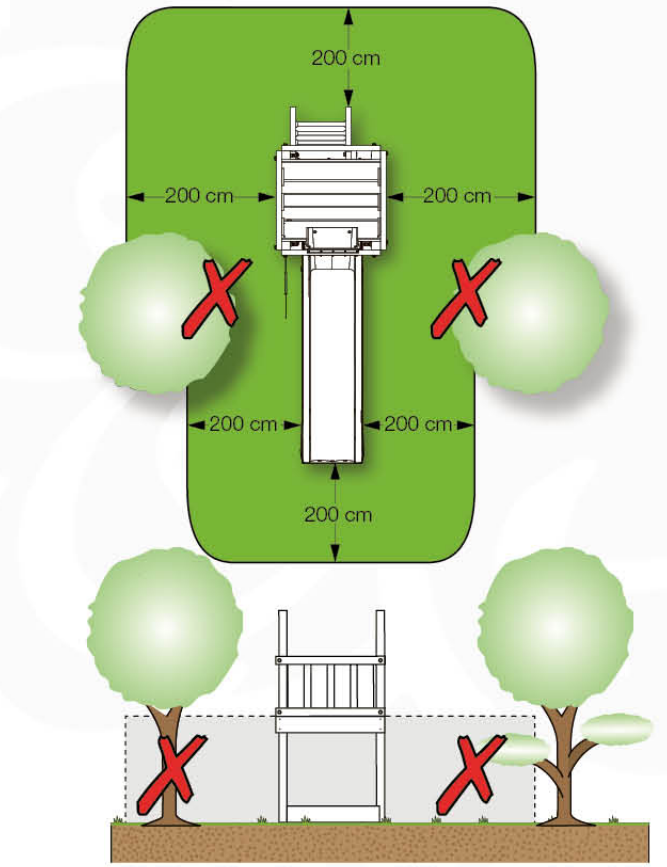

05 Safe Playground

05a

05b

05c

05d

05e