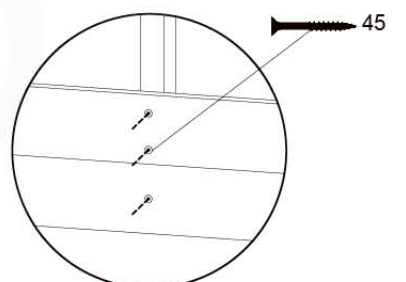

11 Rock Wall

RW18

(194_006)

	PartNo	PartName	QTY.
Hardware Pack	001_102	Washer Head Screw T40 M8x30	10
	002_220	Gap Point Screw T25 - 5x45	32
	002_223	Gap Point Screw T25 - 5x80	4
	003_010	M8 spring lock washer	10
	004_050	M8 Drive-in Nut 22mm	10
Other	022_50x	Climbing Rock	5
	120_102	Handgrip set (complete 2x)	1
Timber	C206	Beam 2060 mm	1
	D65	Board 650 mm	7

DL Rockwall 140 - P03 UR 145 - 19/04/2023 - v2

11-1