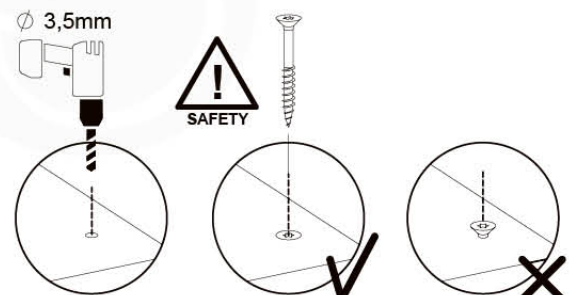

12 Ladder

LA25

(194_004)

	PartNo	PartName	QTY.
Hardware pack	001_404	Stealth Screw 8x30	4
	002_219	Gap Point Screw T25 - 5x30	4
	002_220	Gap Point Screw T25 - 5x45	8
	002_223	Gap Point Screw T25 - 5x80	4
Other	005_03x	Ladder Rung Y/B/G/R	4
	005_522	Connection Bracket Mini Market	2
	022_835	Rung Cap	8
	120_102	Handgrip set (complete 2x)	1
Timber	C70	Beam 700 mm	1
	C150	Beam 1500 mm	2

DL Ladder 140 - P08.TL 145 - 17/04/2023 - V1