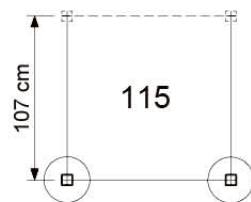

➔ **15**

1-Climb Module / 2-Climb Module
457_105
457_106

15 Ground Anchors

GA10

BASE TOWERS

EXTENSION TOWERS

15-1

Ground Anchors Uni. - PD3 - 04/07/2023 - v1.2