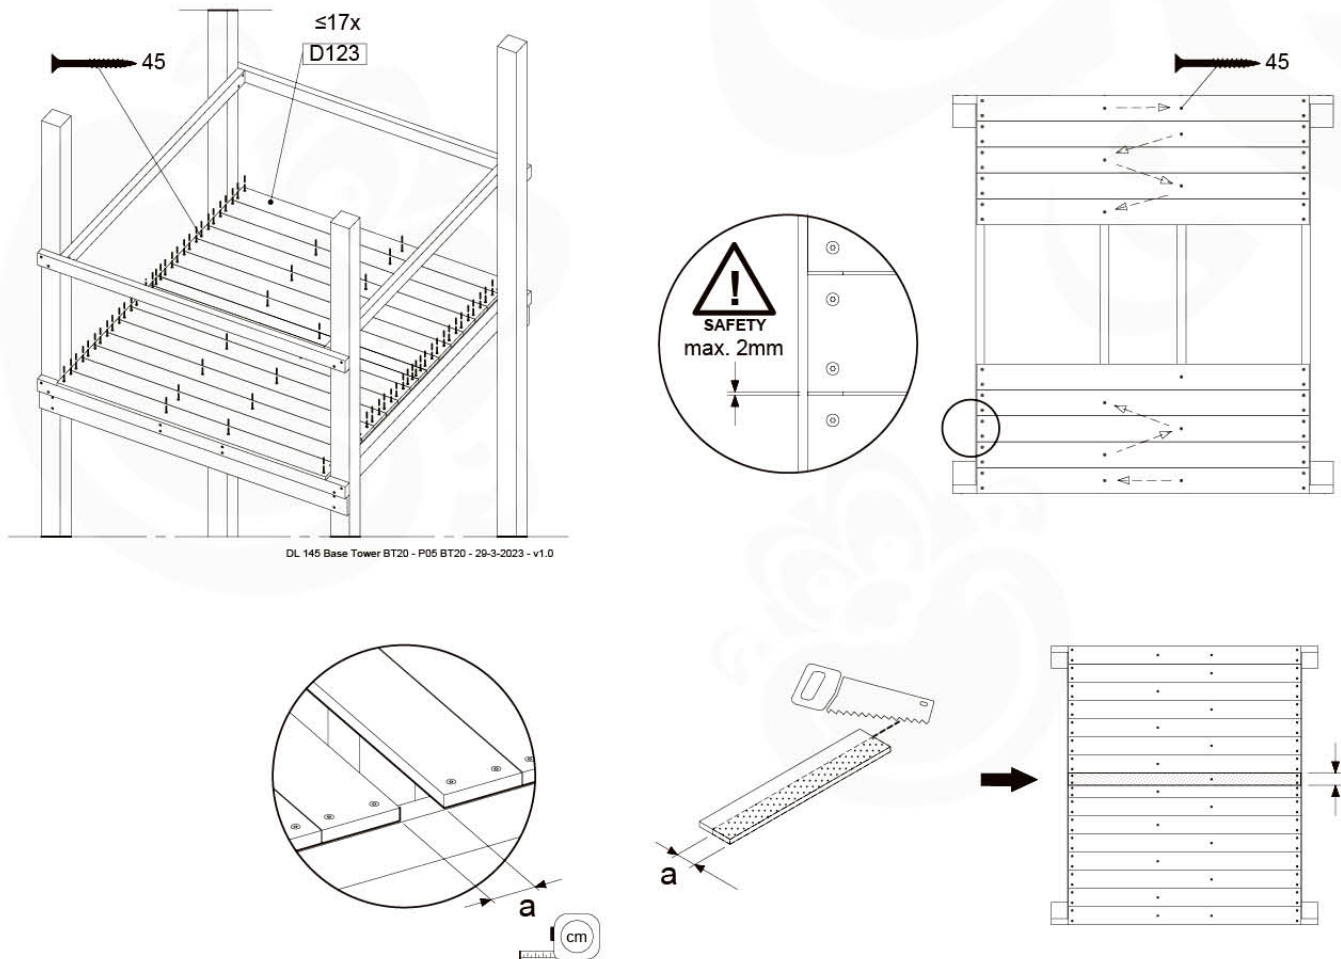

06 Playground Foundation

FD10

Foundation Plan - F02-FD10
22/02/2022 - V2

07 Base Tower

BT20

(194_500)

	PartNo	PartName	QTY.
Hardware pack	001_406	Stealth Screw 8x45	6
	001_417	Stealth Screw 8x80	4
	002_220	Gap Point Screw T25 - 5x45	135
	002_223	Gap Point Screw T25 - 5x80	40
Other	007_001	Ground-anchor	2
	022_31x	bpc-base version 3	8
	022_84x	bpc cover	8
Timber	B270	Post 90x90 L2700	4
	C141	Beam 1410 mm	10
	D123	Board 1230 mm	17
	D141	Board 1410 mm	12

DL 145 Base Tower BT20 - P102 BT20 - 29-3-2023 - v1.0

07-1

DL 145 Base Tower BT20 - P03 BT20 - 29-3-2023 - v1.0

07-2

07-3

07-4

08 Balustrade

BL05