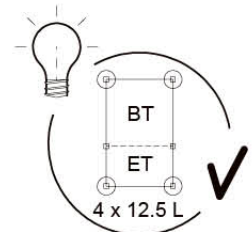

➔ **15**

1-Climb Module / 2-Climb Module
457_105
457_106

15 Ground Anchors

GA10

BASE TOWERS

EXTENSION TOWERS

15-1

Ground Anchors Uni. - PD3 - 04/07/2023 - v1.2