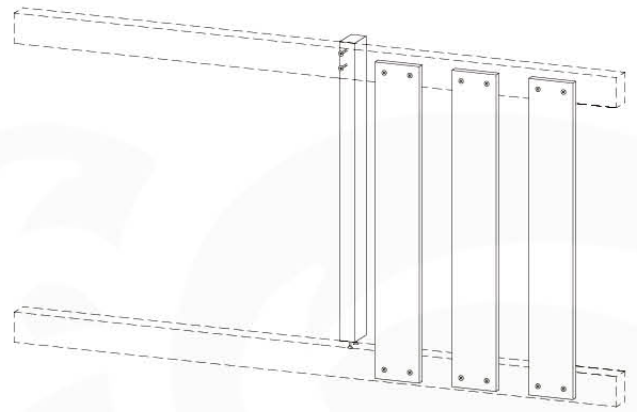

10 Balustrade

BL10

(194_101)

	PartNo	PartName	QTY.
Hardware pack	002_220	Gap Point Screw T25 - 5x45	12
	002_223	Gap Point Screw T25 - 5x80	4
Timber	C70	Beam 700 mm	1
	D65	Board 650 mm	3