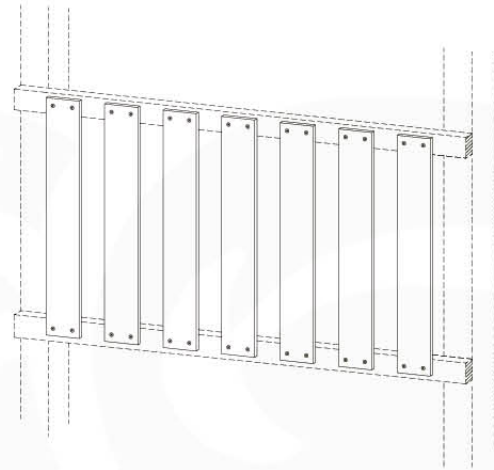

(194_501)

	PartNo	PartName	QTY.
Hardware pack	002_220	Gap Point Screw T25 - 5x45	28
Timber	D65	Board 650 mm	7

Balustrade 140 - P02 U - 28-3-2023 - v1.0

08-1

09 Balustrade

BL06

(194_501)

	PartNo	PartName	QTY.
Hardware pack	002_220	Gap Point Screw T25 - 5x45	28
Timber	D65	Board 650 mm	7

Balustrade 140 - P03 T - 29-3-2023 - v1.0

09-1

10 Balustrade

BL10

(194_101)

	PartNo	PartName	QTY.
Hardware pack	002_220	Gap Point Screw T25 - 5x45	12
	002_223	Gap Point Screw T25 - 5x80	4
Timber	C70	Beam 700 mm	1
	D65	Board 650 mm	3