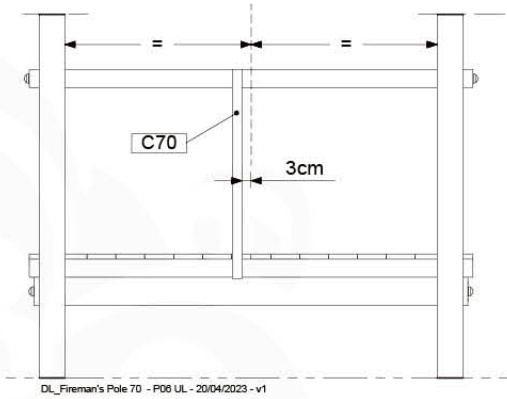

18-1

19 Accessories

AC01

(194_119)

	PartNo	PartName	QTY.
Hardware Pack 100_617	001_406	Stealth Screw 8x45	1
	002_041	Dome head screw 4.5 x 20 mm	3
	002_042	Dome head screw 3.5 x 13mm	4
	002_219	Gap Point Screw T25 - 5x30	2
Other	022_300	Steering Wheel	1
	022_800	Rail P/T 105	1
	022_910	Sandpad	1
	103_901	Logo ID Plate	1
	104_107	Tool Set Climbing Units	1
	120_024	Tower Flag	1
	122_302	Telescope	1

Accessory set - P02 - 05/07/2023 - v5