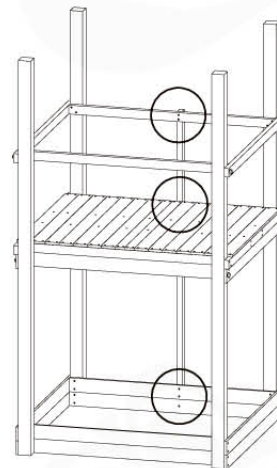

11 Rock Wall

RW18

(194_006)

	PartNo	PartName	QTY.
Hardware Pack	001_102	Washer Head Screw T40 M8x30	10
	002_220	Gap Point Screw T25 - 5x45	32
	002_223	Gap Point Screw T25 - 5x80	4
	003_010	M8 spring lock washer	10
	004_050	M8 Drive-in Nut 22mm	10
Other	022_50x	Climbing Rock	5
	120_102	Handgrip set (complete 2x)	1
Timber	C206	Beam 2060 mm	1
	D65	Board 650 mm	7

DL Rockwall 140 - P03 UR 145 - 19/04/2023 - v2

11-1