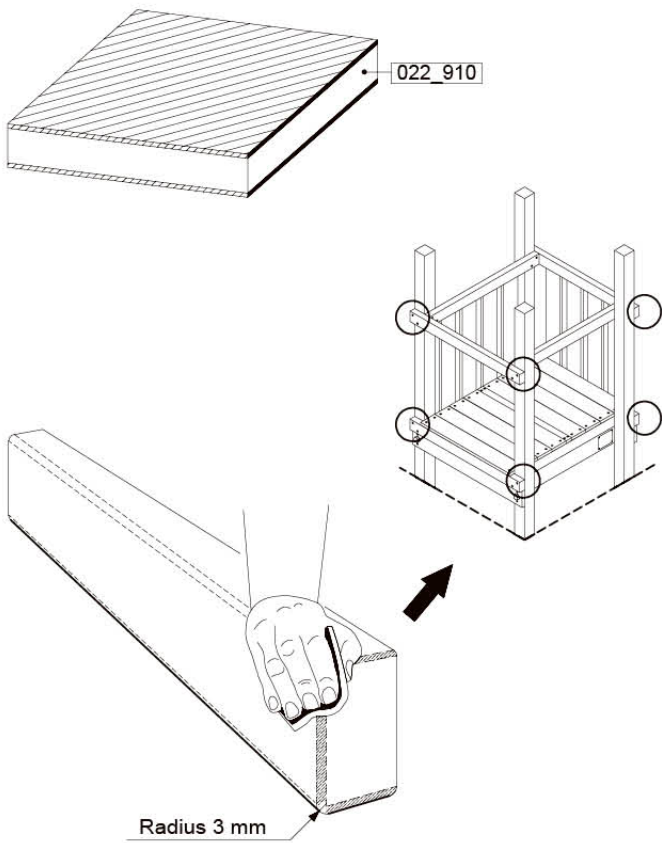

19-5 Safety check