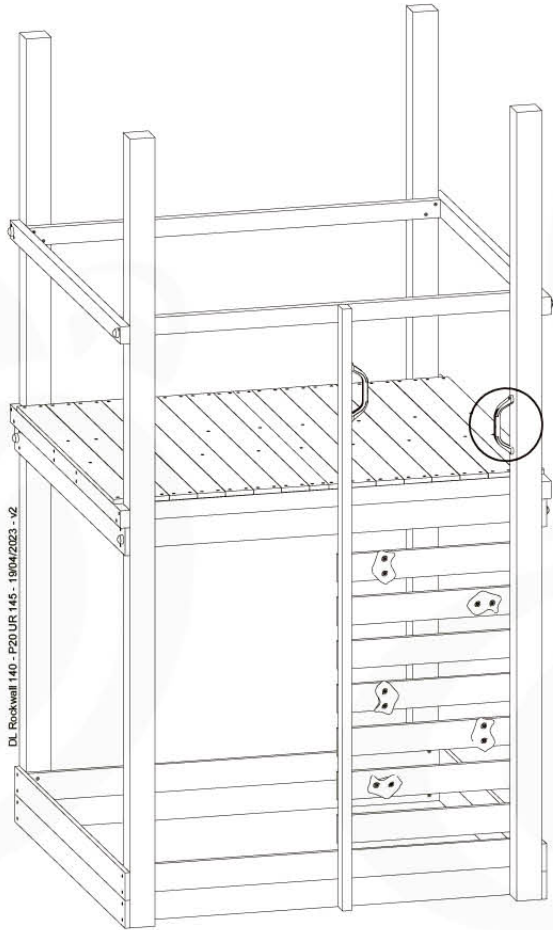

11-4

12 Ladder

LA25

(194_004)

	PartNo	PartName	QTY.
Hardware pack	001_404	Stealth Screw 8x30	4
	002_219	Gap Point Screw T25 - 5x30	4
	002_220	Gap Point Screw T25 - 5x45	8
	002_223	Gap Point Screw T25 - 5x80	4
Other	005_03x	Ladder Rung Y/B/G/R	4
	005_522	Connection Bracket Mini Market	2
	022_835	Rung Cap	8
	120_102	Handgrip set (complete 2x)	1
Timber	C70	Beam 700 mm	1
	C150	Beam 1500 mm	2

DL Ladder 140 - P08.TL 145 - 17/04/2023 - V1