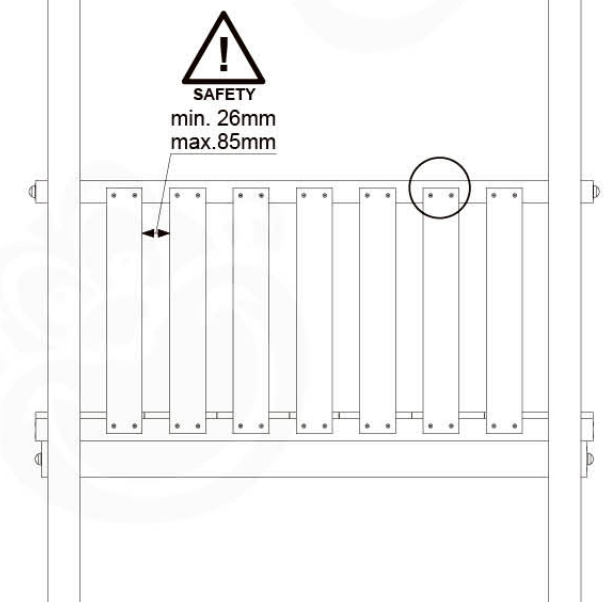

08 Balustrade

BL05

(194_501)

	PartNo	PartName	QTY.
Hardware pack	002_220	Gap Point Screw T25 - 5x45	28
Timber	D65	Board 650 mm	7

Balustrade 140 - P02 U - 28-3-2023 - v1.0

08-1