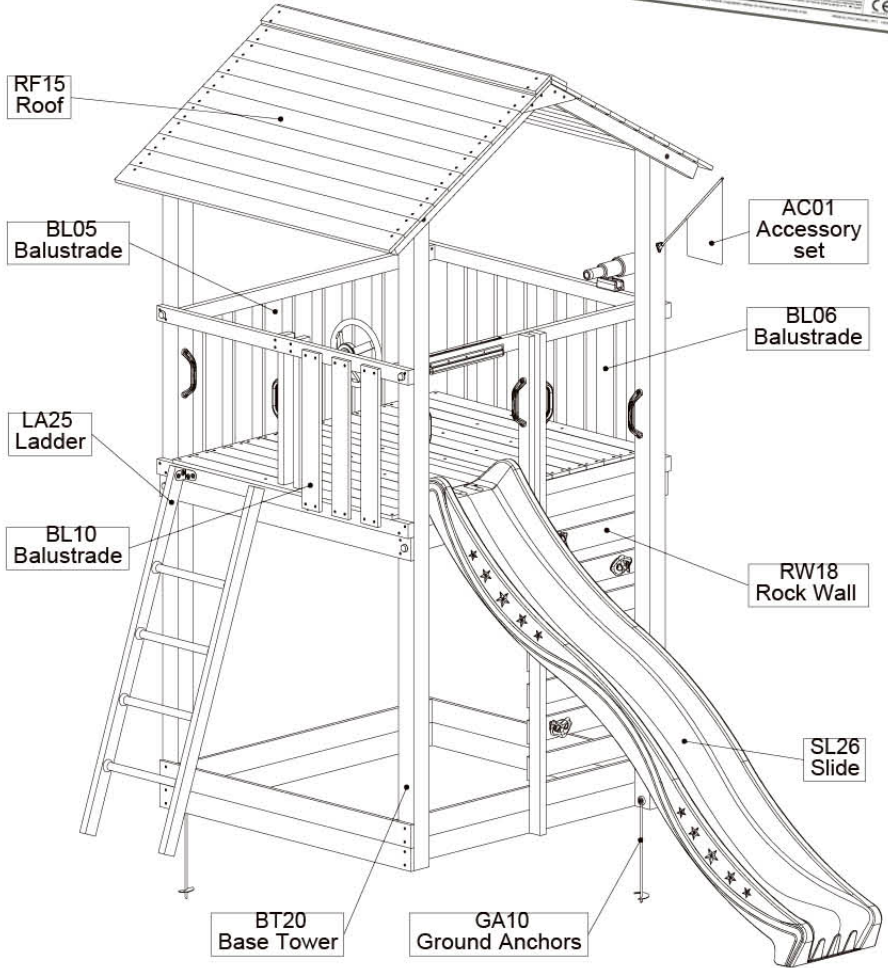

Assembly

Jungle Sierra

801_025

Manual Part 1

Important

This assembly manual should always be read in conjunction with the General Safety manual part as included in the hardware package of your playground equipment. Please read these safety instructions carefully before starting the assembly work.

Jungle Gym

BACKYARD PLAYGROUNDS

since 1988