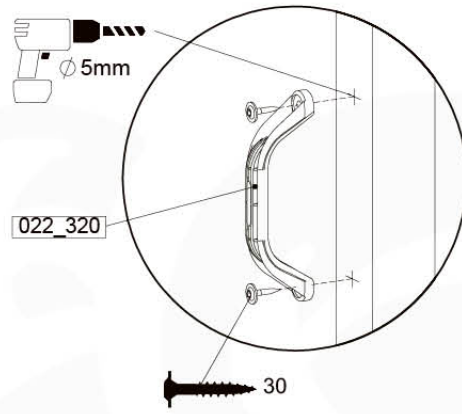

11-4

12 Ladder

LA25

(194_004)

	PartNo	PartName	QTY.
Hardware pack	001_404	Stealth Screw 8x30	4
	002_219	Gap Point Screw T25 - 5x30	4
	002_220	Gap Point Screw T25 - 5x45	8
	002_223	Gap Point Screw T25 - 5x80	4
Other	005_03x	Ladder Rung Y/B/G/R	4
	005_522	Connection Bracket Mini Market	2
	022_835	Rung Cap	8
	120_102	Handgrip set (complete 2x)	1
Timber	C70	Beam 700 mm	1
	C150	Beam 1500 mm	2

DL Ladder 140 - P08.TL 145 - 17/04/2023 - V1