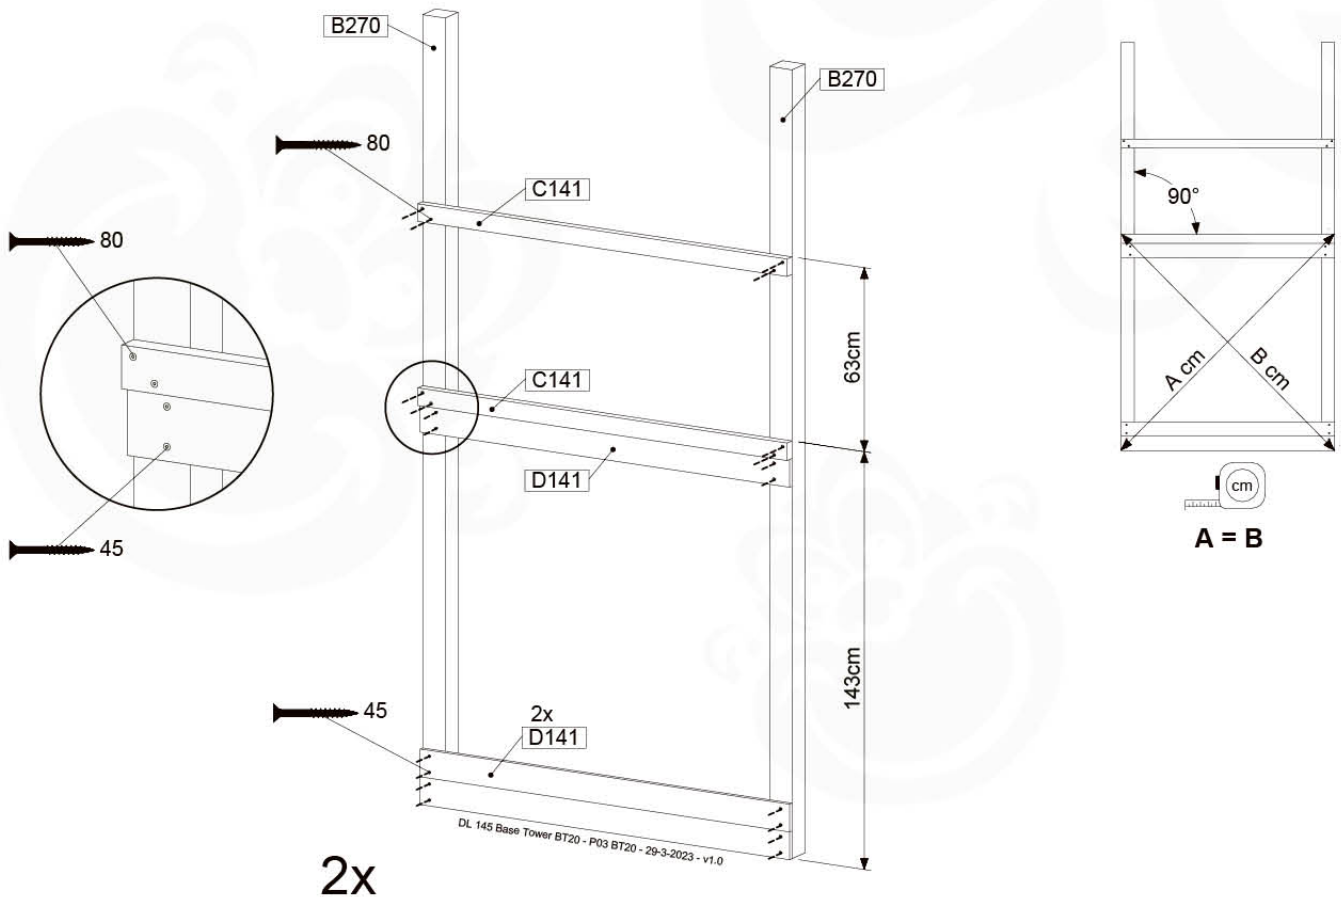

07-1

DL 145 Base Tower BT20 - P03 BT20 - 29-3-2023 - v1.0