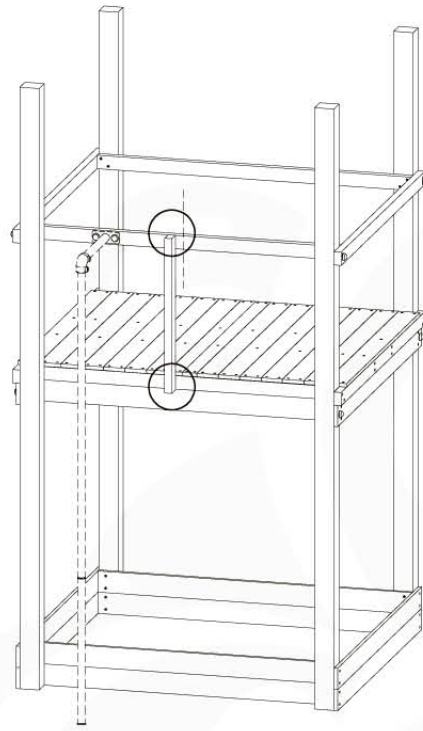

18-1

19 Accessories

AC01

(194_119)

	PartNo	PartName	QTY.
Hardware Pack 100_617	001_406	Stealth Screw 8x45	1
	002_041	Dome head screw 4.5 x 20 mm	3
	002_042	Dome head screw 3.5 x 13mm	4
	002_219	Gap Point Screw T25 - 5x30	2
Other	022_300	Steering Wheel	1
	022_800	Rail P/T 105	1
	022_910	Sandpad	1
	103_901	Logo ID Plate	1
	104_107	Tool Set Climbing Units	1
	120_024	Tower Flag	1
	122_302	Telescope	1

Accessory set - P02 - 05/07/2023 - v5