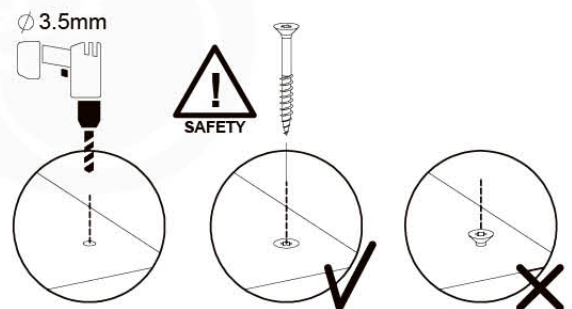

(194_508)

	PartNo	PartName	QTY.
Hardware pack	001_417	Stealth Screw 8x80	4
	002_220	Gap Point Screw T25 - 5x45	108
Timber	C96	Beam 960 mm	4
	D123	Board 1230 mm	1
	D154	Board 1540 mm	24

Roof Chalet 140 - P02 - 19/04/2023 - v1.0