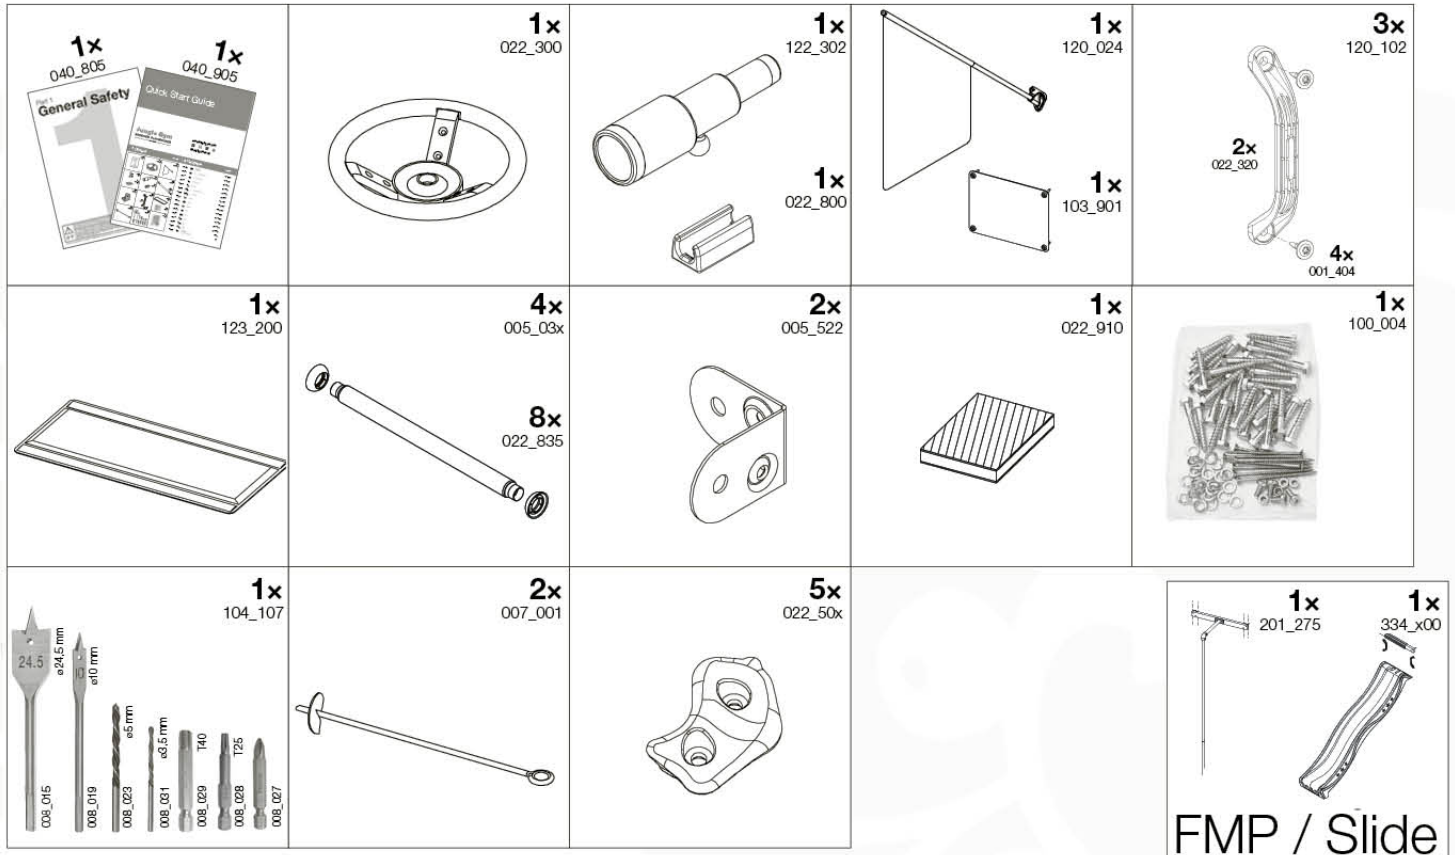

01 What's in the Delivery?

401_015