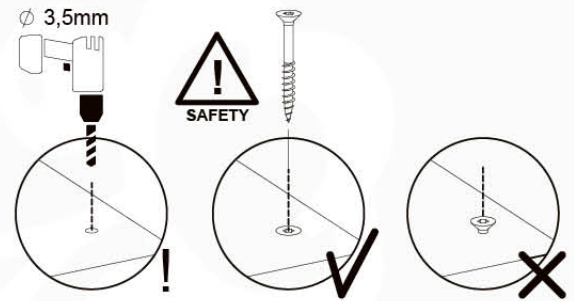

09 Balustrade

BL06

(194_501)

	PartNo	PartName	QTY.
Hardware pack	002_220	Gap Point Screw T25 - 5x45	28
Timber	D65	Board 650 mm	7

Balustrade 140 - P03 T - 29-3-2023 - v1.0