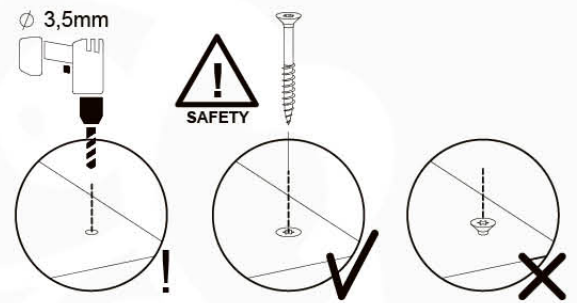

07 Base Tower

BT20

(194_500)

	PartNo	PartName	QTY.
Hardware pack	001_406	Stealth Screw 8x45	6
	001_417	Stealth Screw 8x80	4
	002_220	Gap Point Screw T25 - 5x45	135
	002_223	Gap Point Screw T25 - 5x80	40
Other	007_001	Ground-anchor	2
	022_31x	bpc-base version 3	8
	022_84x	bpc cover	8
Timber	B270	Post 90x90 L2700	4
	C141	Beam 1410 mm	10
	D123	Board 1230 mm	17
	D141	Board 1410 mm	12