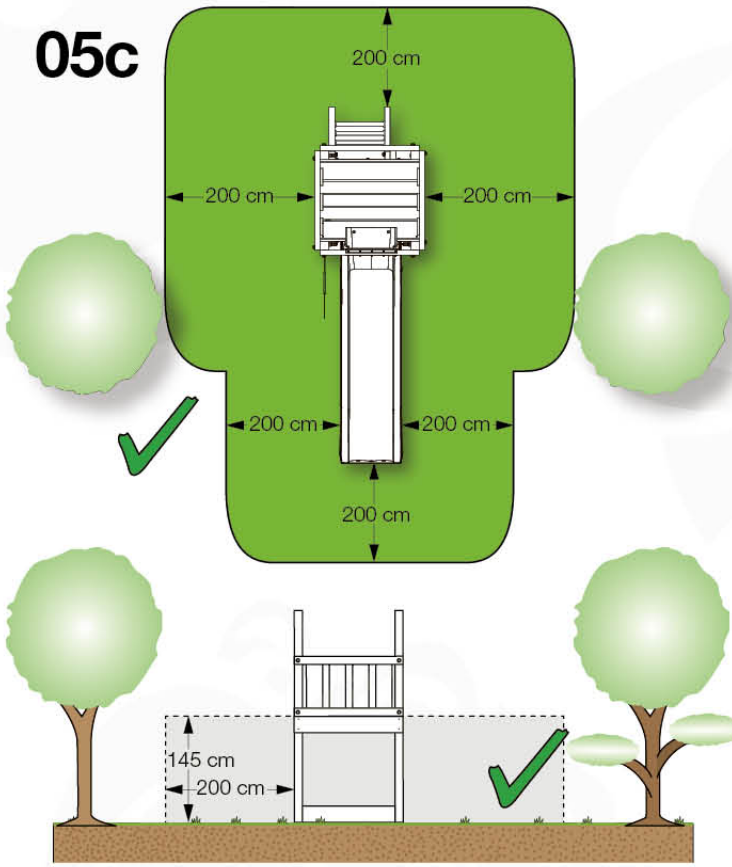

05 Safe Playground

05a

05b

05c

05d

05e