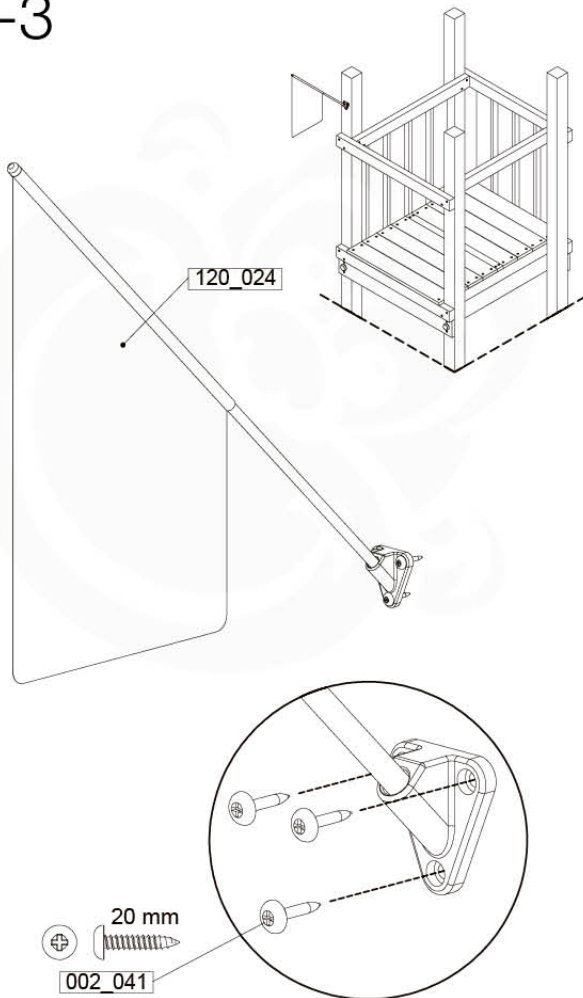

19-1

19-2

19-3

19-4

Accessory set - P03 - 05/07/2023 - v5

Accessory set - P04 - 05/07/2023 - v5