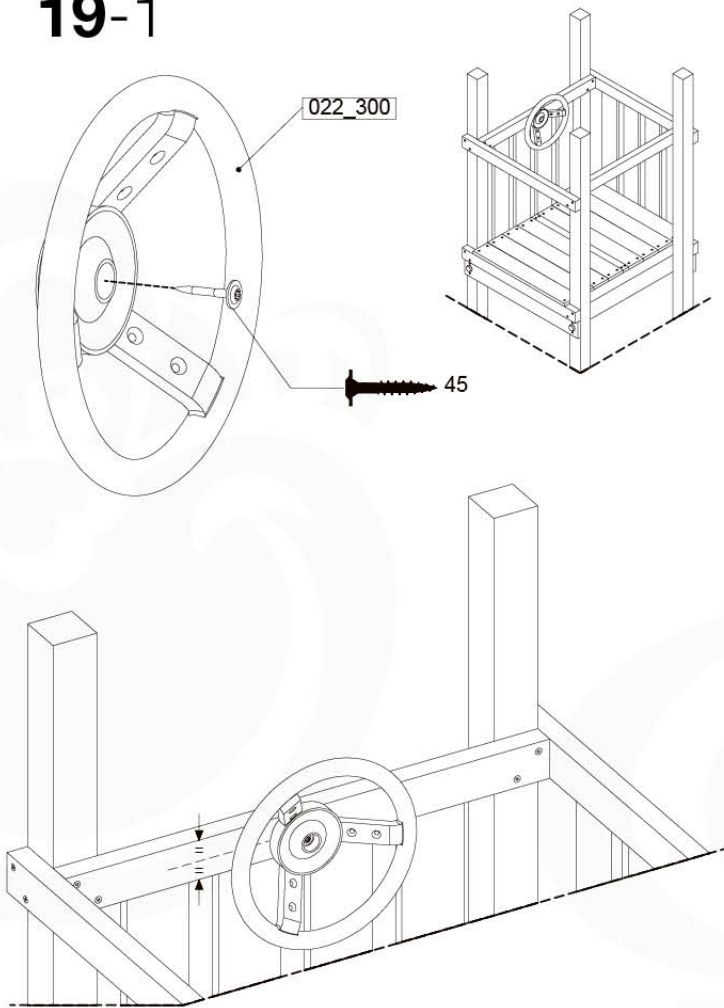

19-1

19-2

19-3

19-4

Accessory set - P03 - 05/07/2023 - v5

Accessory set - P04 - 05/07/2023 - v5