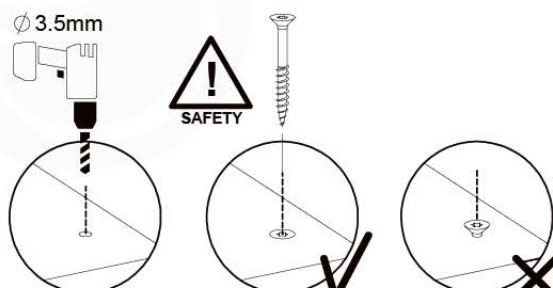

17 Slide Set

SL26

(194_107)

	PartNo	PartName	QTY.
Hardware pack	000_101	Nail Pan Head	10
	002_223	Gap Point Screw T25 - 5x80	4
	002_308	Gap Point Screw T25 - 5x20	2
Other	120_102	Handgrip set (complete 2x)	1
	123_200	Bumperpad	1
	334_xxx / 324_xxx	Wavy Star Slide XXL 2650 mm / Wavy Star Slide XL 2200 mm	1
Timber	C70	Beam 700 mm	1

DL SLIDE 70140 - POZ UL - 20/04/2023 - v1