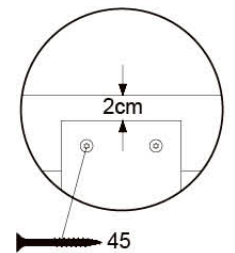

10 Balustrade

BL10

(194_101)

	PartNo	PartName	QTY.
Hardware pack	002_220	Gap Point Screw T25 - 5x45	12
	002_223	Gap Point Screw T25 - 5x80	4
Timber	C70	Beam 700 mm	1
	D65	Board 650 mm	3

10-1