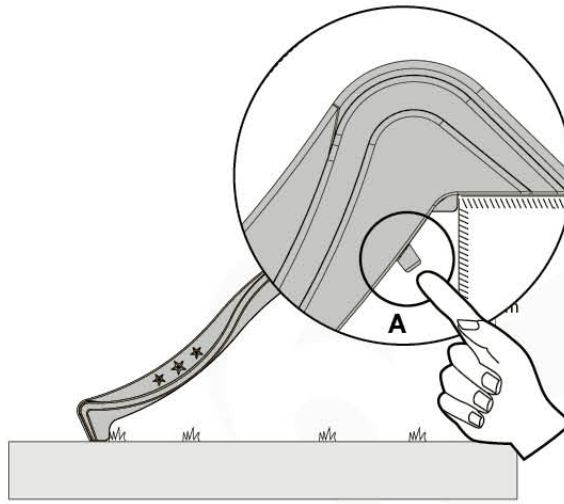

17-5

18 Firemans Pole

FP25

(201_275)

	PartNo	PartName	QTY.
Other	201_275	Fireman's Pole kit (incl. 4x Screw T25 5x80)	1
Timber	C70	Beam 700 mm	1

DL_Fireman's Pole 70 - FP2 UL - 2019/2023 - v1

Ø 3,5mm