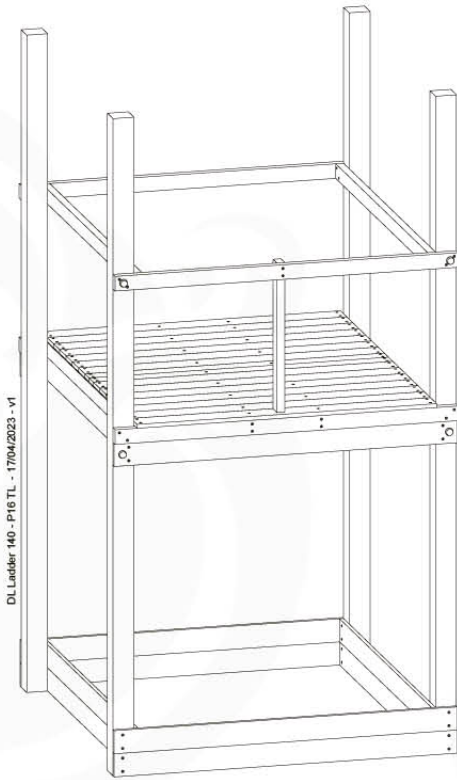

DL Ladder 140 - P08.TL 145 - 17/04/2023 - V1

12-1

12-2

12-3

12-4

12-5

13 Roof

RF15

(194_508)

	PartNo	PartName	QTY.
Hardware pack	001_417	Stealth Screw 8x80	4
	002_220	Gap Point Screw T25 - 5x45	108
Timber	C96	Beam 960 mm	4
	D123	Board 1230 mm	1
	D154	Board 1540 mm	24

Roof Chalet 140 - P02 - 19/04/2023 - v1.0