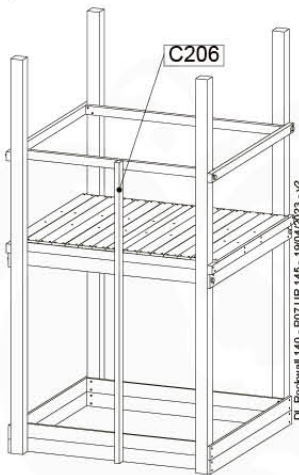

11 Rock Wall

RW18

(194_006)

	PartNo	PartName	QTY.
Hardware Pack	001_102	Washer Head Screw T40 M8x30	10
	002_220	Gap Point Screw T25 - 5x45	32
	002_223	Gap Point Screw T25 - 5x80	4
	003_010	M8 spring lock washer	10
	004_050	M8 Drive-in Nut 22mm	10
Other	022_50x	Climbing Rock	5
	120_102	Handgrip set (complete 2x)	1
Timber	C206	Beam 2060 mm	1
	D65	Board 650 mm	7

DL Rockwall 140 - P03 UR 145 - 19/04/2023 - v2

11-1