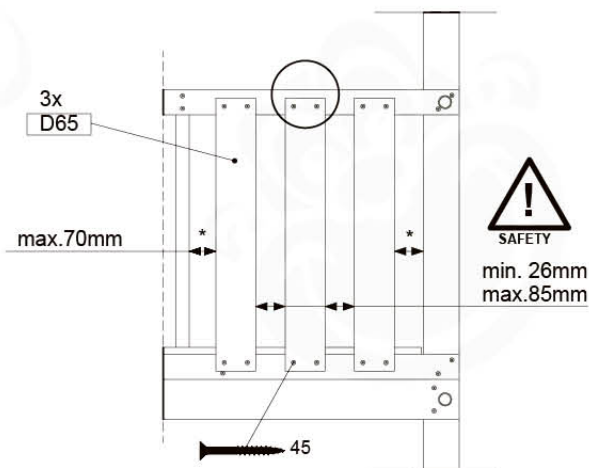

10 Balustrade

BL10

(194_101)

	PartNo	PartName	QTY.
Hardware pack	002_220	Gap Point Screw T25 - 5x45	12
	002_223	Gap Point Screw T25 - 5x80	4
Timber	C70	Beam 700 mm	1
	D65	Board 650 mm	3

10-1