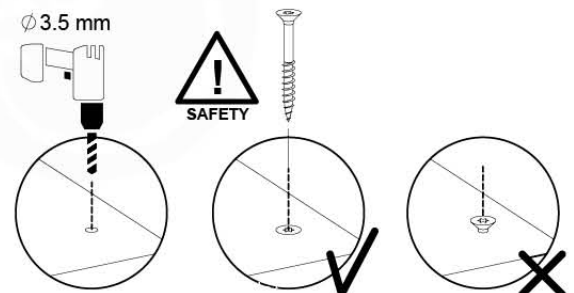

07-4

08 Extended Tower ET11

(194_300)

	PartNo	PartName	QTY.
Hardware pack	001_406	Stealth Screw 8x45	4
	001_417	Stealth Screw 8x80	2
	002_220	Gap Point Screw T25 - 5x45	93
	002_223	Gap Point Screw T25 - 5x80	16
Other	007_001	Ground-anchor	2
	022_31x	bpc-base version 3	4
	022_84x	bpc cover	4
Timber	A220	Post 70x70 L2200	2
	C74	Beam 740 mm	3
	C114	Beam 1140 mm	1
	D74	Board 740 mm	6
	D100	Board 1000 mm	9
	D114	Board 1140 mm	6