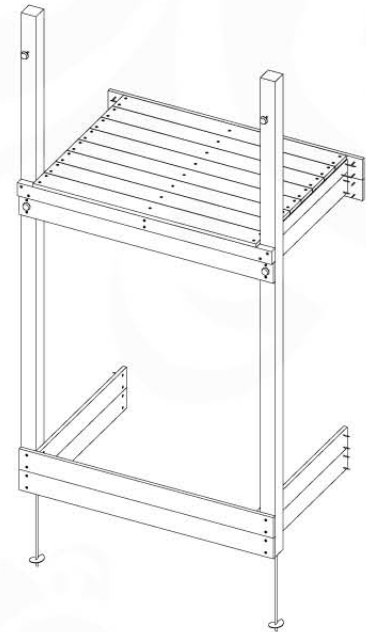

07-4

08 Extended Tower ET11

(194_300)

	PartNo	PartName	QTY.
Hardware pack	001_406	Stealth Screw 8x45	4
	001_417	Stealth Screw 8x80	2
	002_220	Gap Point Screw T25 - 5x45	93
	002_223	Gap Point Screw T25 - 5x80	16
Other	007_001	Ground-anchor	2
	022_31x	bpc-base version 3	4
	022_84x	bpc cover	4
Timber	A220	Post 70x70 L2200	2
	C74	Beam 740 mm	3
	C114	Beam 1140 mm	1
	D74	Board 740 mm	6
	D100	Board 1000 mm	9
	D114	Board 1140 mm	6