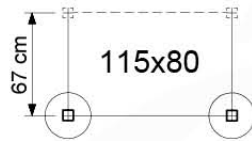

EXTENSION TOWERS