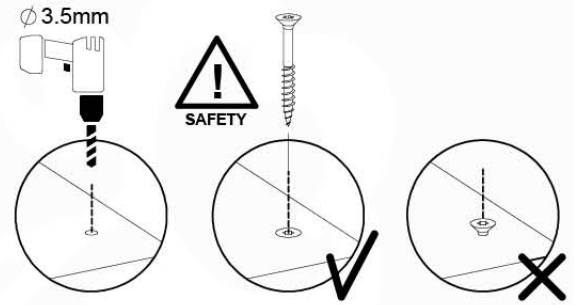

09 Rock Wall

RW07

(194_006 + 194_101)

	PartNo	PartName	QTY.
Hardware Pack	001_102	Washer Head Screw T40 M8x30	10
	002_220	Gap Point Screw T25 - 5x45	36
	002_223	Gap Point Screw T25 - 5x80	9
	003_010	M8 spring lock washer	10
	004_050	M8 Drive-in Nut 22mm	10
Other	022_50x	Climbing Rock	5
	120_102	Handgrip set (complete 2x)	1
Timber	C114	Beam 1140 mm	1
	C186	Beam 1860 mm	1
	D65	Board 650 mm	8

Rockwall T15 - P06 TL 125 - 1904/2023 - v2