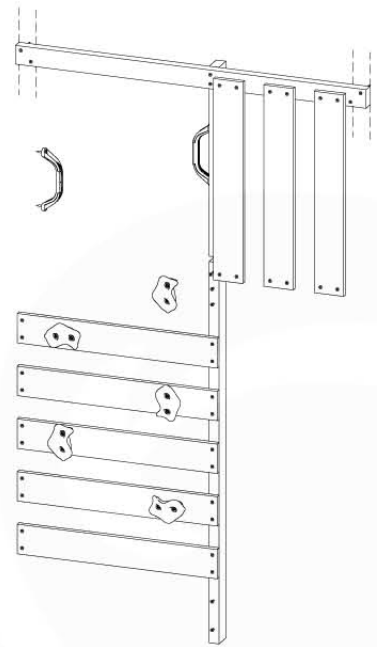

09 Rock Wall

RW07

(194_006 + 194_101)

	PartNo	PartName	QTY.
Hardware Pack	001_102	Washer Head Screw T40 M8x30	10
	002_220	Gap Point Screw T25 - 5x45	36
	002_223	Gap Point Screw T25 - 5x80	9
	003_010	M8 spring lock washer	10
	004_050	M8 Drive-in Nut 22mm	10
Other	022_50x	Climbing Rock	5
	120_102	Handgrip set (complete 2x)	1
Timber	C114	Beam 1140 mm	1
	C186	Beam 1860 mm	1
	D65	Board 650 mm	8

Rockwall T15 - P06 TL 125 - 1904/2023 - v2