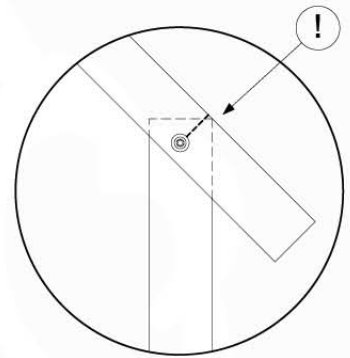

10-2

Roof ClubCastle 120 - P05 - 03/01/2023 - v1.1

10-3

D127

45

Roof ClubCastle 120 - P07 - RF08 - 03/01/2023 - v1.1

$\leq 11 \times$ D127

2x

max. 4 cm

45