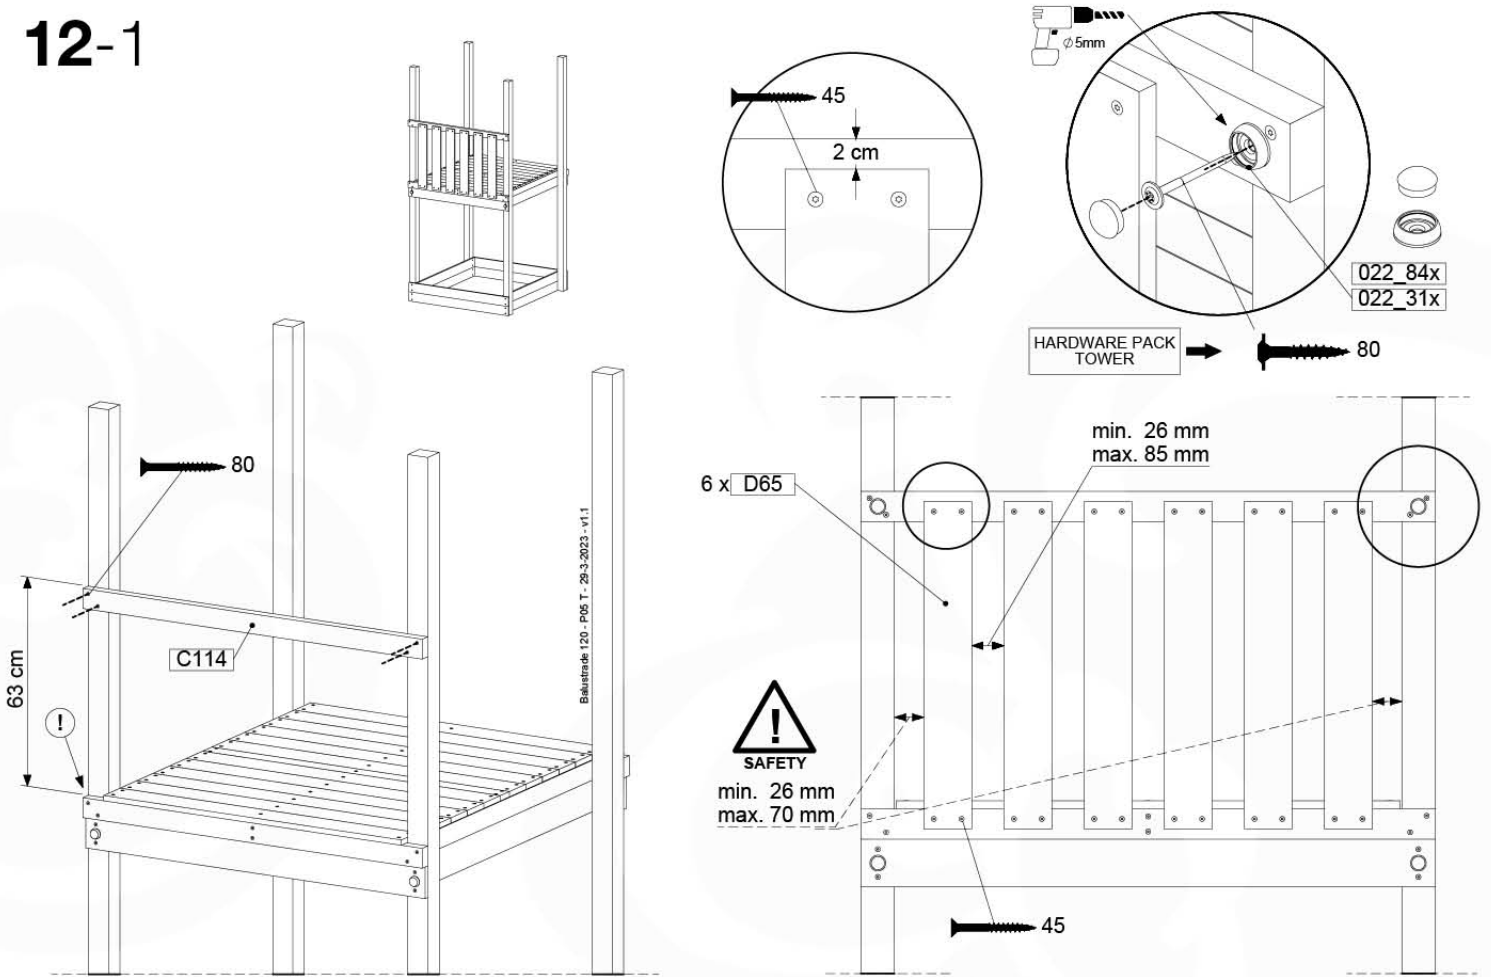

12-1

13 Balustrade (1x)

BL01

(194_101)

	PartNo	PartName	QTY.
Hardware Pack	002_220	Gap Point Screw T25 - 5x45	16
	100_601	Gap Point Screw T25 - 5x80	4
Timber	C74	Beam 740 mm	1
	D65	Board 650 mm	4

Balustrade 80 - P02 U - 15-7-2022 - v4