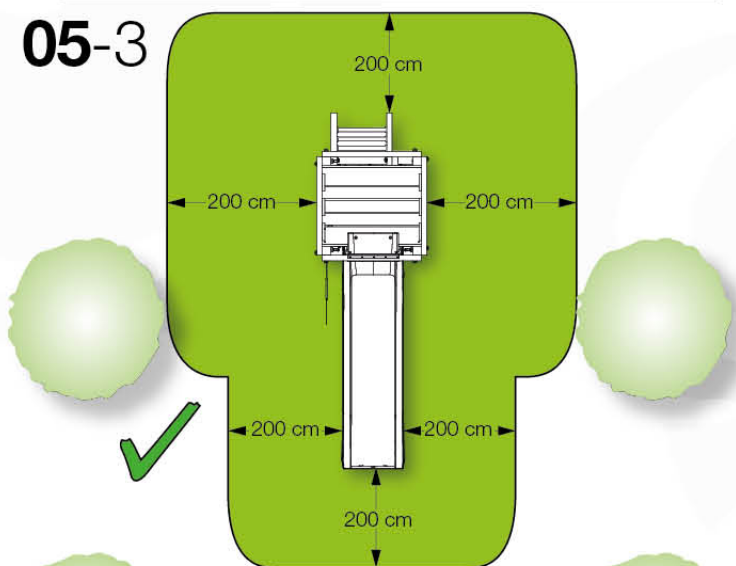

05 Safe Playground Planning

05-1

05-2

05-3

05-4

05-5