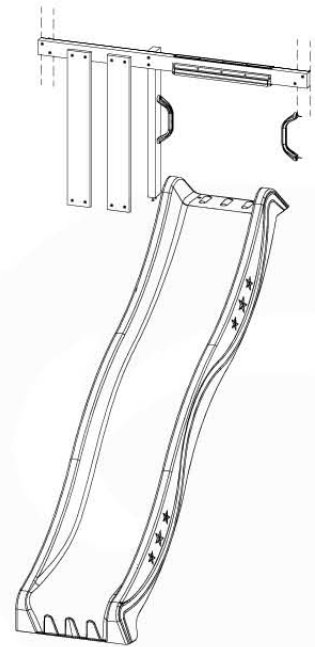

18 Slide Set

SL13

(194_107 + 194_101)

	PartNo	PartName	QTY.
Hardware Pack	000_101	Nail Pan Head	10
	002_220	Gap Point Screw T25 - 5x45	8
	002_223	Gap Point Screw T25 - 5x80	8
	002_308	Gap Point Screw T25 - 5x20	2
Other	120_102	Handgrip set (complete 2x)	1
	123_200	Bumperpad	1
	324_xxx 334_xxx	Wavy Star Slide XL 2200 mm / Wavy Star Slide XXL 2650 mm	1
Timber	C114	Beam 1140 mm	1
	C70	Beam 700 mm	1
	D65	Board 650 mm	2