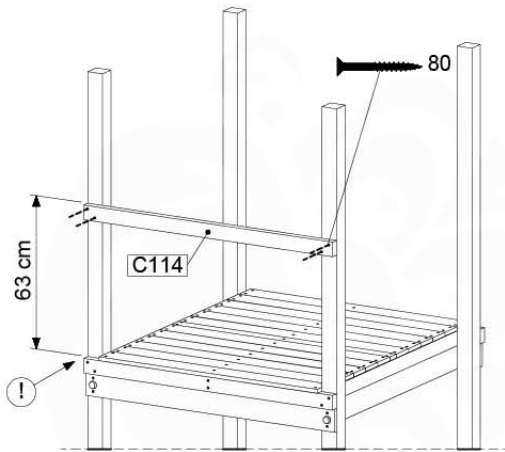

18-1

SlideFP 115 x Baustarb - P05 TR - 2004/2023 - v2.1