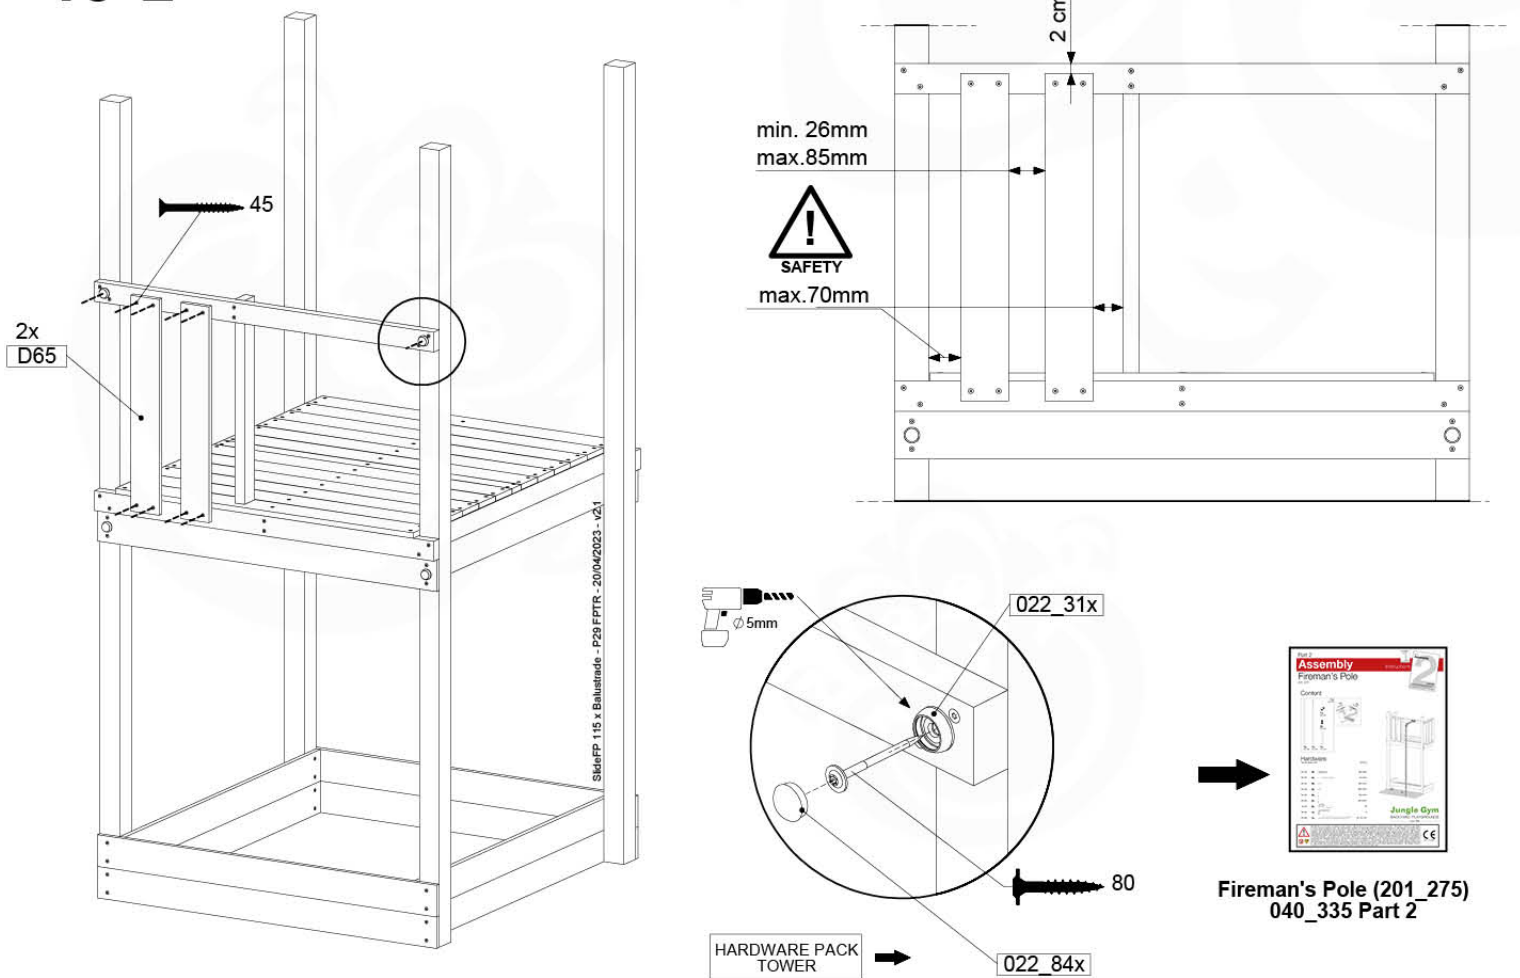

SluERP 115 x Ballerands - P33 FPTR - 20/04/2023 - v2.1

Ø 3.5mm

19-1

19-2

20 Accessories

AC01

(194_119)

	PartNo	PartName	QTY.
Hardware Pack 100_617	001_406	Stealth Screw 8x45	1
	002_041	Dome head screw 4.5 x 20 mm	3
	002_042	Dome head screw 3.5 x 13mm	4
	002_219	Gap Point Screw T25 - 5x30	2
Other	022_300	Steering Wheel	1
	022_800	Rail P/T 105	1
	022_910	Sandpad	1
	103_901	Logo ID Plate	1
	104_107	Tool Set Climbing Units	1
	120_024	Tower Flag	1
	122_302	Telescope	1