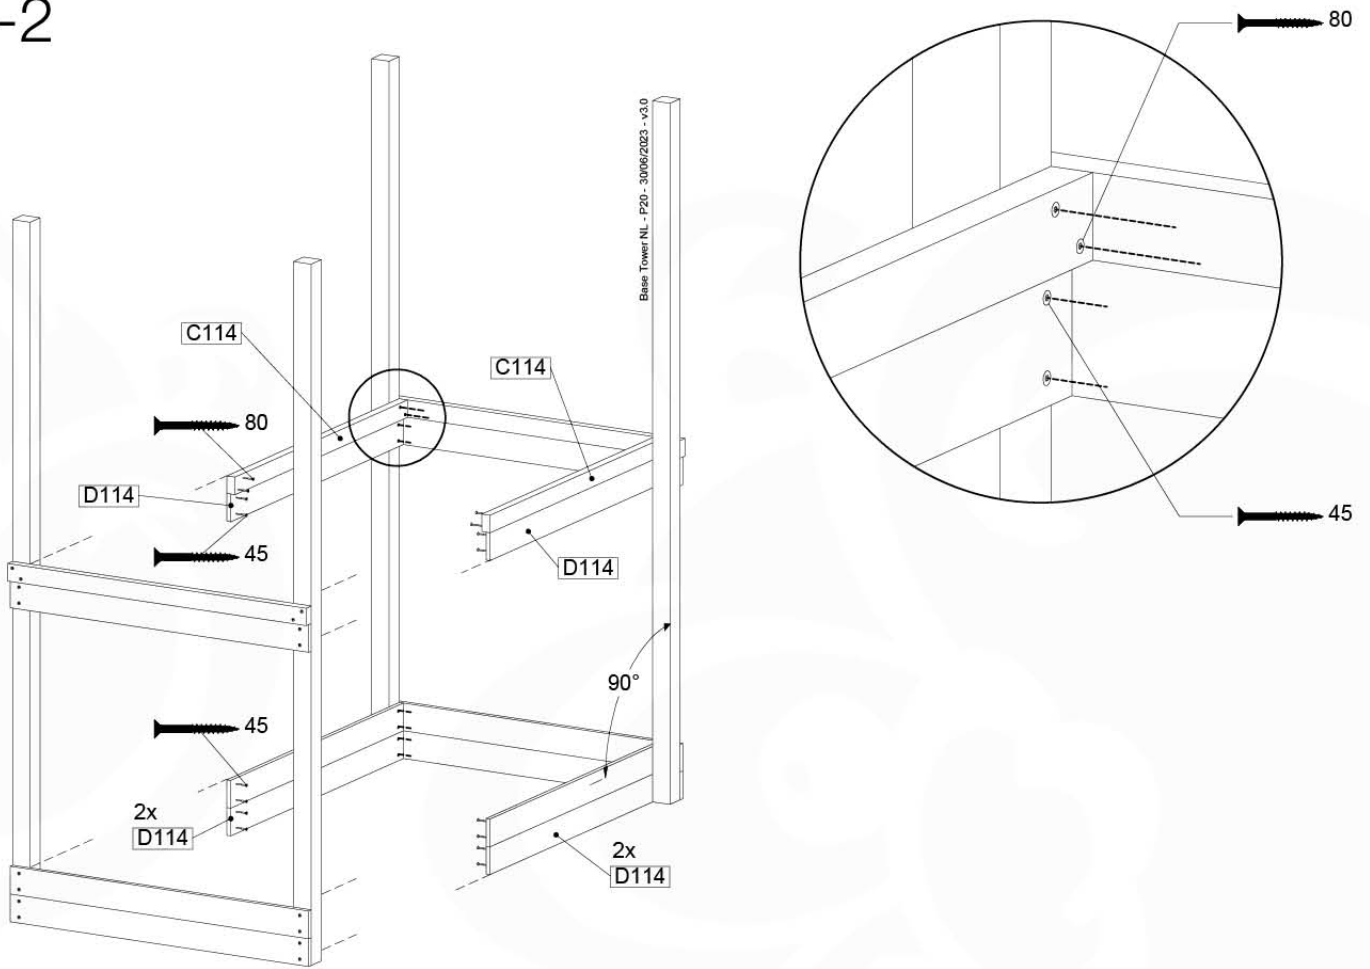

06 Playground Foundation

FD06

07 Base Tower

BT11

(194_300)

	PartNo	PartName	QTY.
Hardware pack	001_406	Stealth Screw 8x45	6
	001_417	Stealth Screw 8x80	4
	002_220	Gap Point Screw T25 - 5x45	118
	002_223	Gap Point Screw T25 - 5x80	20
	022_31x	bpc-base version 3	8
	022_84x	bpc cover	8
Other	007_001	Ground-anchor	2
Timber	A240	Post 70x70 L2400	4
	C114	Beam 1140 mm	5
	D100	Board 1000 mm	14
	D114	Board 1140 mm	12

Base Tower NL - P08 - BT11 - 30/06/2023 - v3.0

07-1

07-2

07-3

07-4

08 Extended Tower ET11

(194_300)

	PartNo	PartName	QTY.
Hardware pack	001_406	Stealth Screw 8x45	4
	001_417	Stealth Screw 8x80	2
	002_220	Gap Point Screw T25 - 5x45	93
	002_223	Gap Point Screw T25 - 5x80	16
Other	007_001	Ground-anchor	2
	022_31x	bpc-base version 3	4
	022_84x	bpc cover	4
Timber	A220	Post 70x70 L2200	2
	C74	Beam 740 mm	3
	C114	Beam 1140 mm	1
	D74	Board 740 mm	6
	D100	Board 1000 mm	9
	D114	Board 1140 mm	6