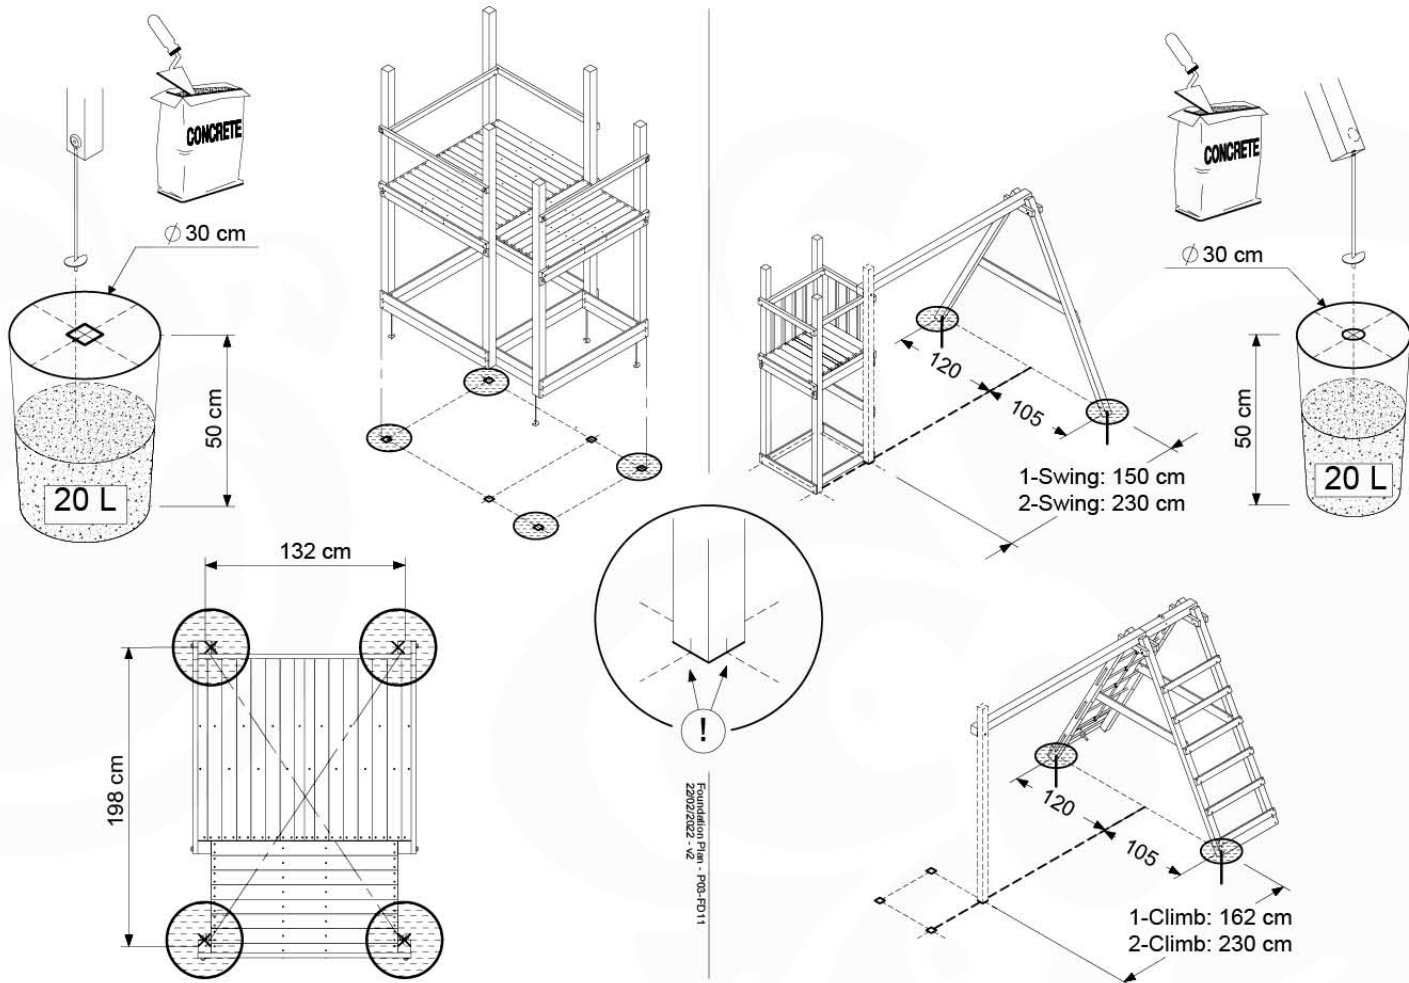

06 Playground Foundation

FD06

07 Base Tower

BT11

(194_300)

	PartNo	PartName	QTY.
Hardware pack	001_406	Stealth Screw 8x45	6
	001_417	Stealth Screw 8x80	4
	002_220	Gap Point Screw T25 - 5x45	118
	002_223	Gap Point Screw T25 - 5x80	20
	022_31x	bpc-base version 3	8
	022_84x	bpc cover	8
Other	007_001	Ground-anchor	2
Timber	A240	Post 70x70 L2400	4
	C114	Beam 1140 mm	5
	D100	Board 1000 mm	14
	D114	Board 1140 mm	12

Base Tower NL - P08 - BT11 - 30/06/2023 - v3.0

07-1

07-2

07-3

07-4

08 Extended Tower ET11

(194_300)

	PartNo	PartName	QTY.
Hardware pack	001_406	Stealth Screw 8x45	4
	001_417	Stealth Screw 8x80	2
	002_220	Gap Point Screw T25 - 5x45	93
	002_223	Gap Point Screw T25 - 5x80	16
Other	007_001	Ground-anchor	2
	022_31x	bpc-base version 3	4
	022_84x	bpc cover	4
Timber	A220	Post 70x70 L2200	2
	C74	Beam 740 mm	3
	C114	Beam 1140 mm	1
	D74	Board 740 mm	6
	D100	Board 1000 mm	9
	D114	Board 1140 mm	6