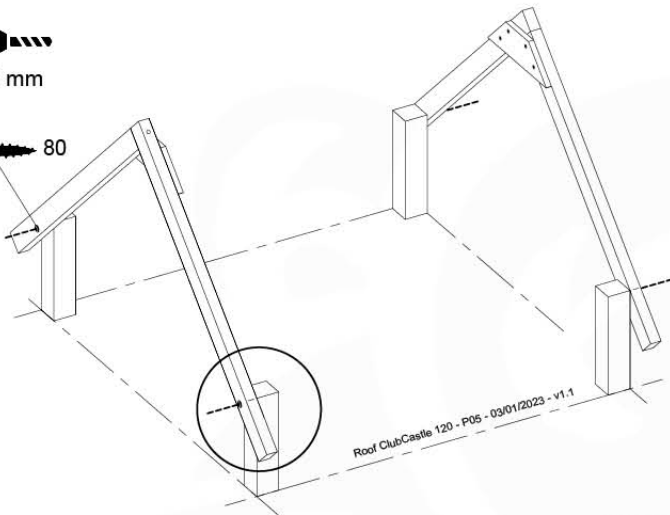

10-2

Roof ClubCastle 120 - P05 - 03/01/2023 - v1.1