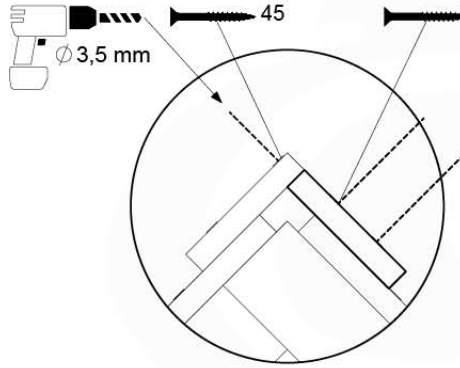

10-4

11 Balustrade (1x)

BL03

(194_501)

	PartNo	PartName	QTY.
Hardware Pack	002_220	Gap Point Screw T25 - 5x45	24
	002_223	Gap Point Screw T25 - 5x80	4
Timber	C114	Beam 1140 mm	1
	D65	Board 650 mm	6

Balustrade 120 - P02 U - 20-3-2023 - v1.1