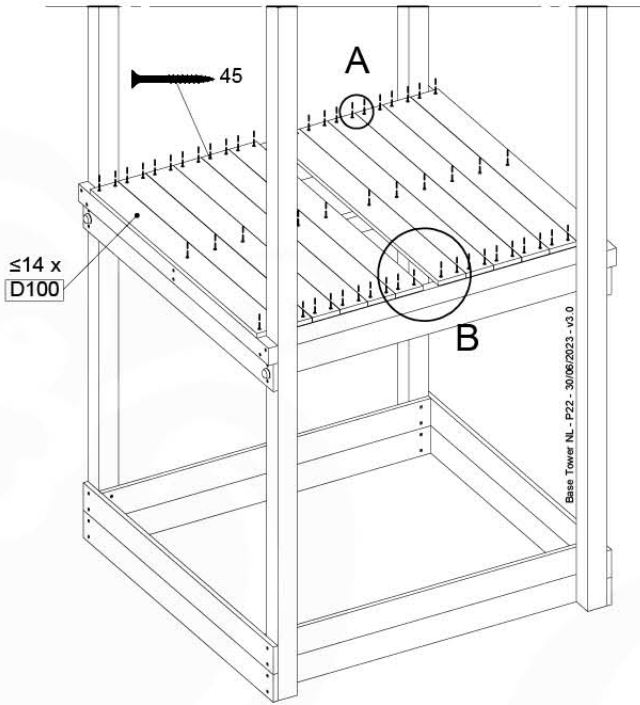

07-4

08 Extended Tower ET11

(194_300)

	PartNo	PartName	QTY.
Hardware pack	001_406	Stealth Screw 8x45	4
	001_417	Stealth Screw 8x80	2
	002_220	Gap Point Screw T25 - 5x45	93
	002_223	Gap Point Screw T25 - 5x80	16
Other	007_001	Ground-anchor	2
	022_31x	bpc-base version 3	4
	022_84x	bpc cover	4
Timber	A220	Post 70x70 L2200	2
	C74	Beam 740 mm	3
	C114	Beam 1140 mm	1
	D74	Board 740 mm	6
	D100	Board 1000 mm	9
	D114	Board 1140 mm	6