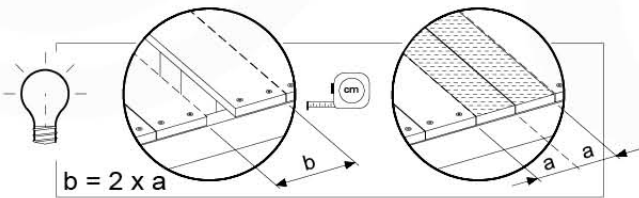

07-4

08 Extended Tower ET11

(194_300)

	PartNo	PartName	QTY.
Hardware pack	001_406	Stealth Screw 8x45	4
	001_417	Stealth Screw 8x80	2
	002_220	Gap Point Screw T25 - 5x45	93
	002_223	Gap Point Screw T25 - 5x80	16
Other	007_001	Ground-anchor	2
	022_31x	bpc-base version 3	4
	022_84x	bpc cover	4
Timber	A220	Post 70x70 L2200	2
	C74	Beam 740 mm	3
	C114	Beam 1140 mm	1
	D74	Board 740 mm	6
	D100	Board 1000 mm	9
	D114	Board 1140 mm	6