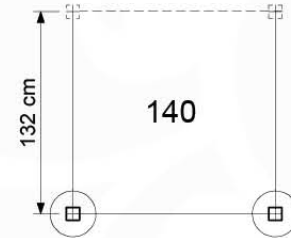

EXTENSION TOWERS