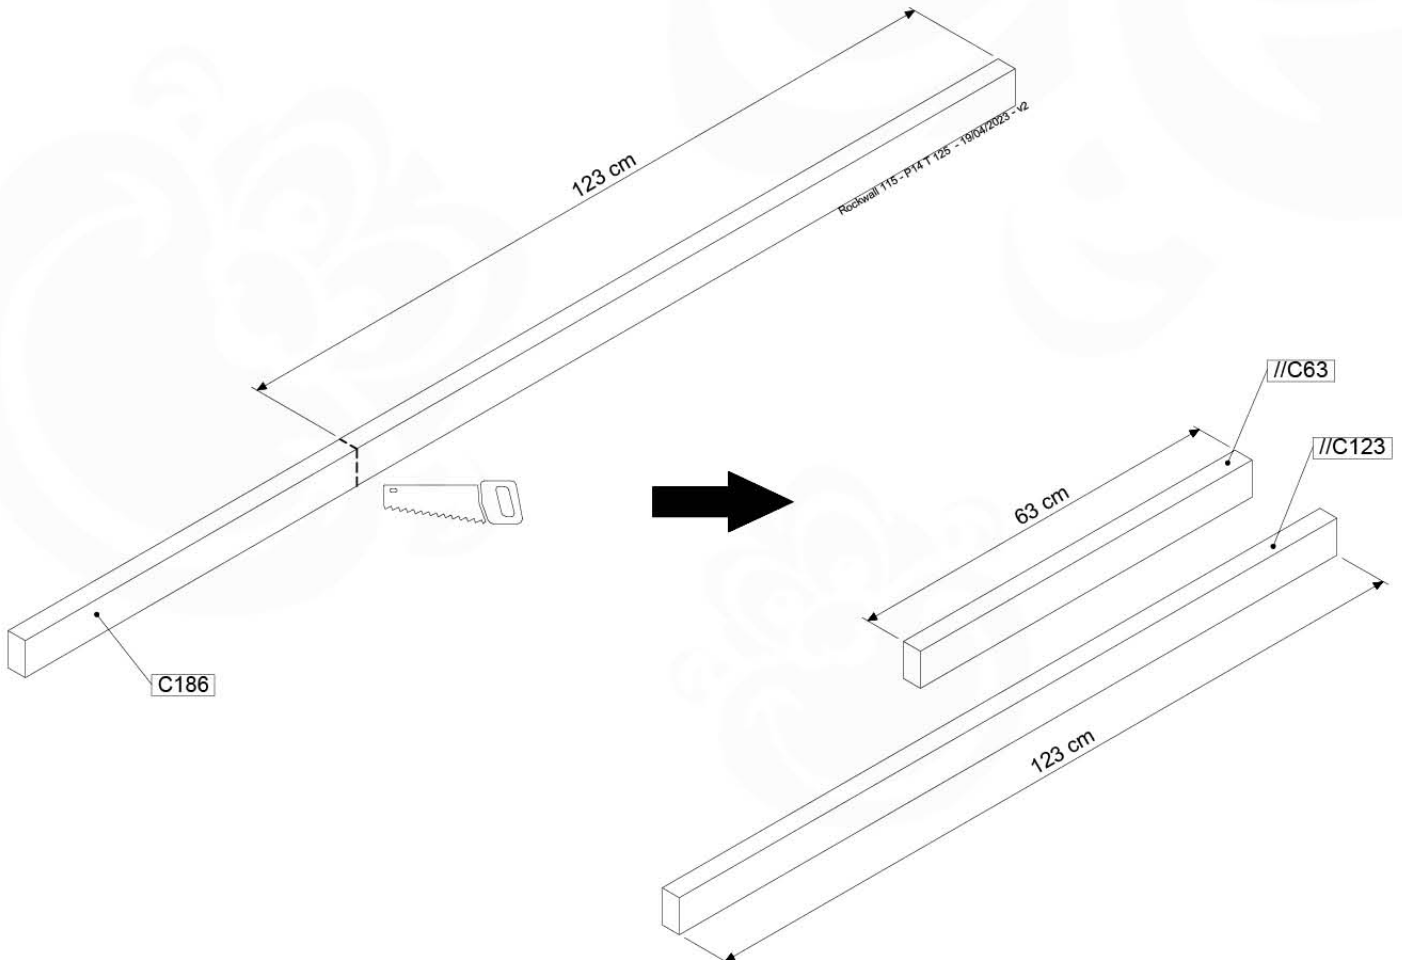

09 Rock Wall

RW07

(194_006 + 194_101)

	PartNo	PartName	QTY.
Hardware Pack	001_102	Washer Head Screw T40 M8x30	10
	002_220	Gap Point Screw T25 - 5x45	36
	002_223	Gap Point Screw T25 - 5x80	9
	003_010	M8 spring lock washer	10
	004_050	M8 Drive-in Nut 22mm	10
Other	022_50x	Climbing Rock	5
	120_102	Handgrip set (complete 2x)	1
Timber	C114	Beam 1140 mm	1
	C186	Beam 1860 mm	1
	D65	Board 650 mm	8

Rockwall T15 - P06 TL 125 - 1904/2023 - v2

09-1