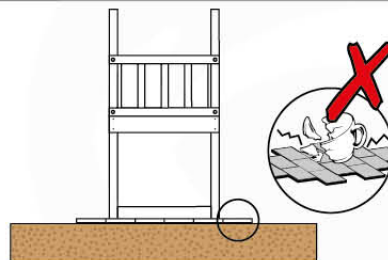

05 Safe Playground Planning

05-1

05-2

05-3

05-4

05-5