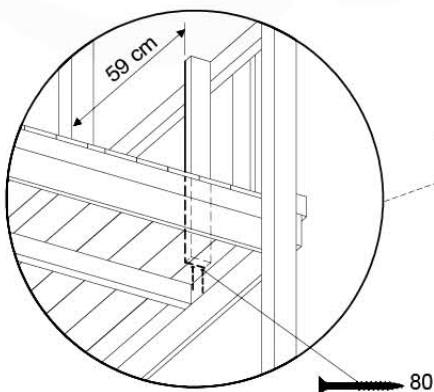

18 Slide Set

SL13

(194_107 + 194_101)

	PartNo	PartName	QTY.
Hardware Pack	000_101	Nail Pan Head	10
	002_220	Gap Point Screw T25 - 5x45	8
	002_223	Gap Point Screw T25 - 5x80	8
	002_308	Gap Point Screw T25 - 5x20	2
Other	120_102	Handgrip set (complete 2x)	1
	123_200	Bumperpad	1
	324_xxx 334_xxx	Wavy Star Slide XL 2200 mm / Wavy Star Slide XXL 2650 mm	1
Timber	C114	Beam 1140 mm	1
	C70	Beam 700 mm	1
	D65	Board 650 mm	2

18-1

SlideFP 115 x Baustarb - P05 TR - 2004/2023 - v2.1