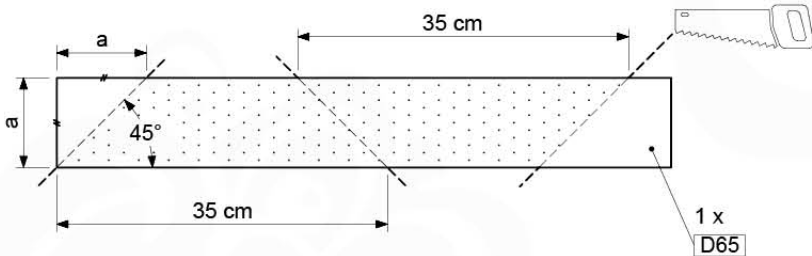

10 Roof

RF08

AP 194_308 / RF

	PartNo	PartName	QTY.
Hardware Pack	001_417	Stealth Screw 8x80	4
	002_220	Gap Point Screw T25 - 5x45	100
	002_223	Gap Point Screw T25 - 5x80	8
Timber	C96	Beam 960 mm	2
	D65	Board 650 mm	1
	D127	Board 1270 mm	18-24
	C90	Beam 900 mm	2

10-1