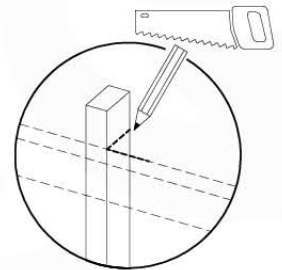

18 Slide Set

SL13

(194_107 + 194_101)

	PartNo	PartName	QTY.
Hardware Pack	000_101	Nail Pan Head	10
	002_220	Gap Point Screw T25 - 5x45	8
	002_223	Gap Point Screw T25 - 5x80	8
	002_308	Gap Point Screw T25 - 5x20	2
Other	120_102	Handgrip set (complete 2x)	1
	123_200	Bumperpad	1
	324_xxx 334_xxx	Wavy Star Slide XL 2200 mm / Wavy Star Slide XXL 2650 mm	1
Timber	C114	Beam 1140 mm	1
	C70	Beam 700 mm	1
	D65	Board 650 mm	2

18-1

SlideFP 115 x Baustarb - P05 TR - 2004/2023 - v2.1