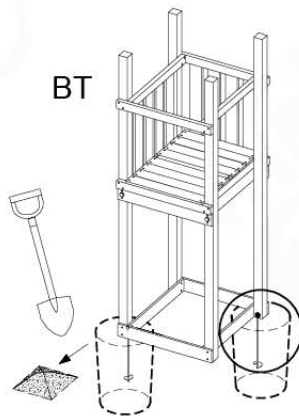

+

16

1-Swing Module / 2-Swing Module
457_101
457_102

+

16

1-Climb Module / 2-Climb Module
457_105
457_106

16 Ground Anchors

GA06

BASE TOWERS

EXTENSION TOWERS

Ground Anchors Ltd. - P01 - 04/07/2023 - v1.2

16-1

SW / CL

Ground Anchors Ltd. - P03 - 04/07/2023 - v1.2

BT

ET