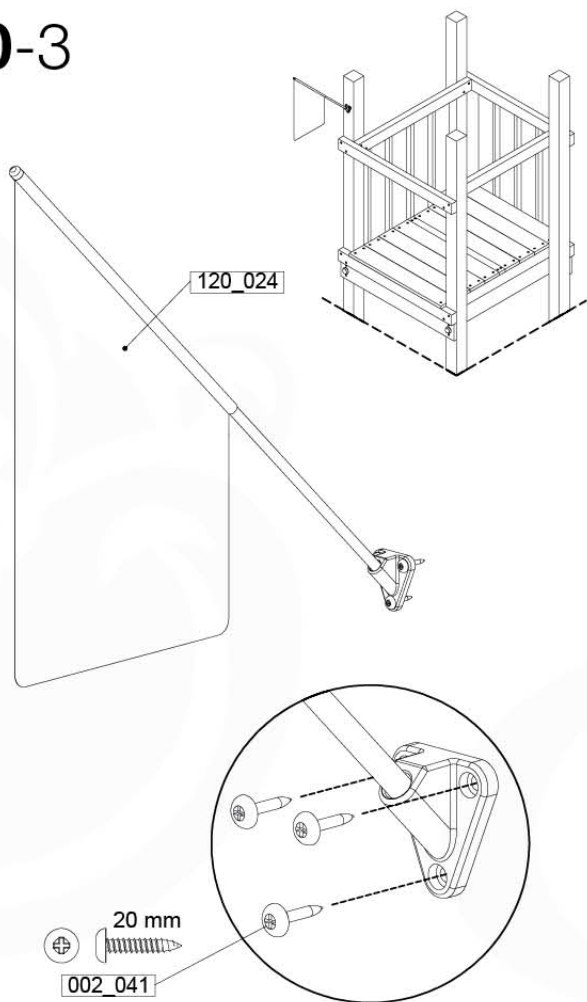

20-3

20-4

20-5 Safety check

Accessory set - P04 - 05/07/2023 - v5

Accessory set - P05 - 05/07/2023 - v5