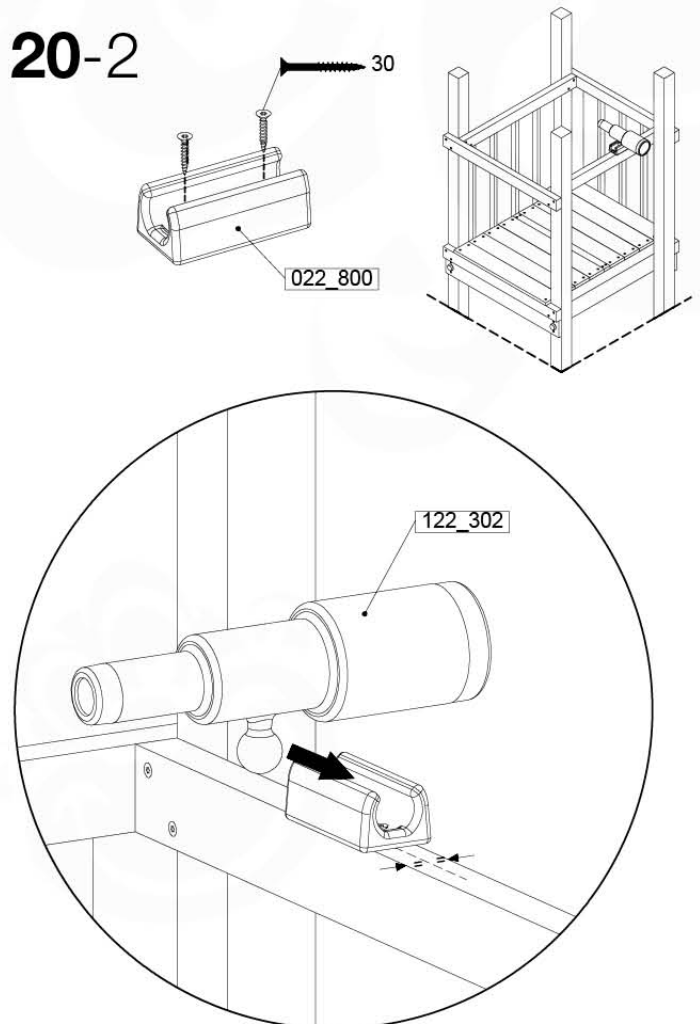

20-2

Accessory set - P03 - 05/07/2023 - v5