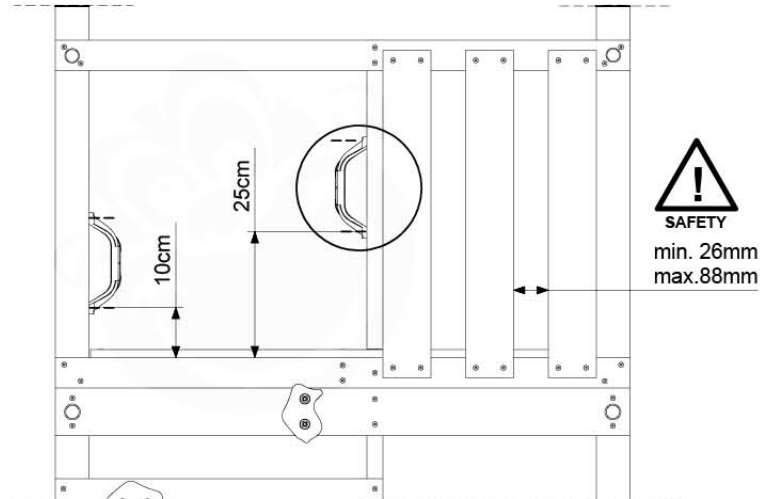

09-4

Rockwell 115 - P30 TL125 - 19/04/2023 - v2

09-5

Rockwell 115 - P40 TL125 - 19/04/2023 - v2