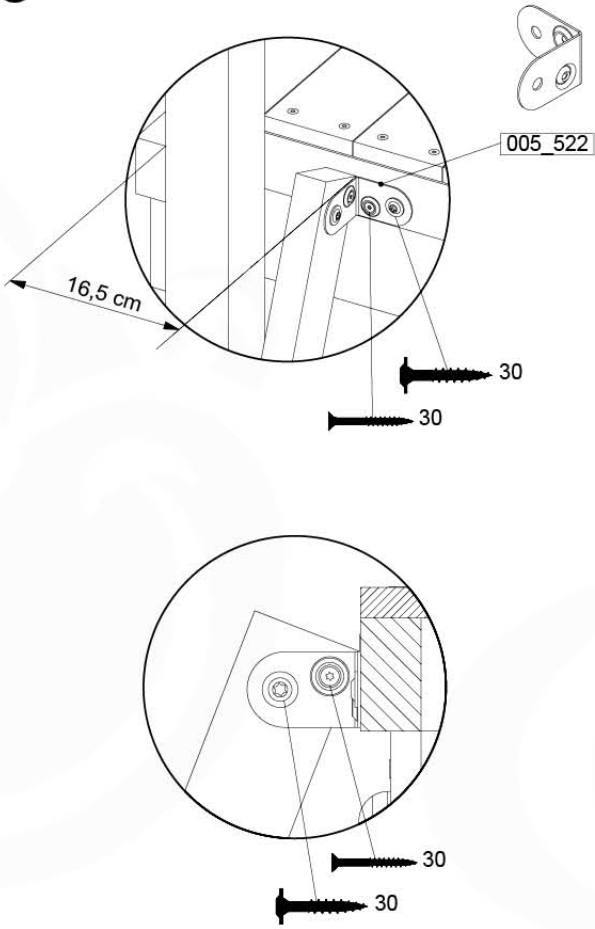

Ladder - P03 145 - 21/07/2022 - v4

14-1

14-2

14-3

SAFETY
min. 23 cm
max. 28 cm

14-4

15 Swing Frame / Climb Frame

16