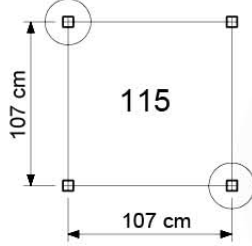

16 Ground Anchors

GA06

BASE TOWERS