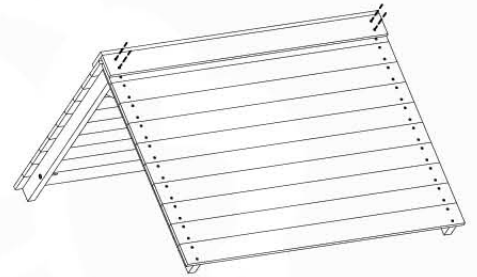

10-4

11 Balustrade (1x)

BL03

(194_501)

	PartNo	PartName	QTY.
Hardware Pack	002_220	Gap Point Screw T25 - 5x45	24
	002_223	Gap Point Screw T25 - 5x80	4
Timber	C114	Beam 1140 mm	1
	D65	Board 650 mm	6

Balustrade 120 - P02 U - 20-3-2023 - v1.1