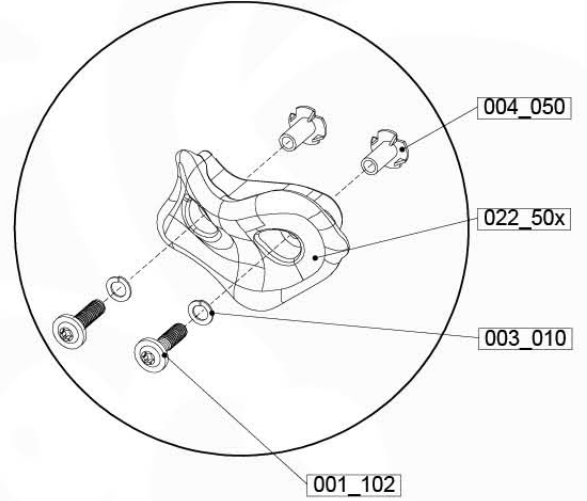

09-4

Rockwell 115 - P30 TL125 - 19/04/2023 - v2

09-5

Rockwell 115 - P40 TL125 - 19/04/2023 - v2