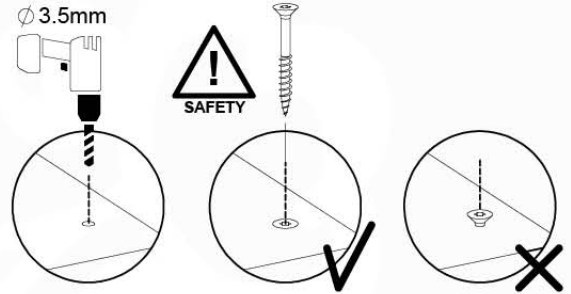

18 Slide Set

SL13

(194_107 + 194_101)

	PartNo	PartName	QTY.
Hardware Pack	000_101	Nail Pan Head	10
	002_220	Gap Point Screw T25 - 5x45	8
	002_223	Gap Point Screw T25 - 5x80	8
	002_308	Gap Point Screw T25 - 5x20	2
Other	120_102	Handgrip set (complete 2x)	1
	123_200	Bumperpad	1
	324_xxx 334_xxx	Wavy Star Slide XL 2200 mm / Wavy Star Slide XXL 2650 mm	1
Timber	C114	Beam 1140 mm	1
	C70	Beam 700 mm	1
	D65	Board 650 mm	2