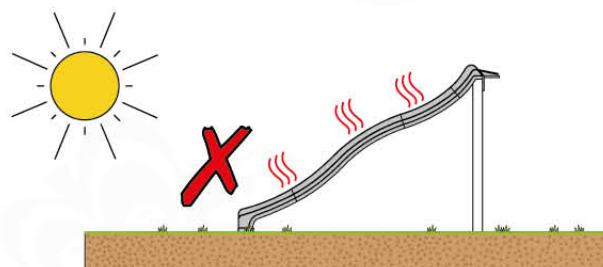

05 Safe Playground Planning

05-1

05-2

05-3

05-4

05-5