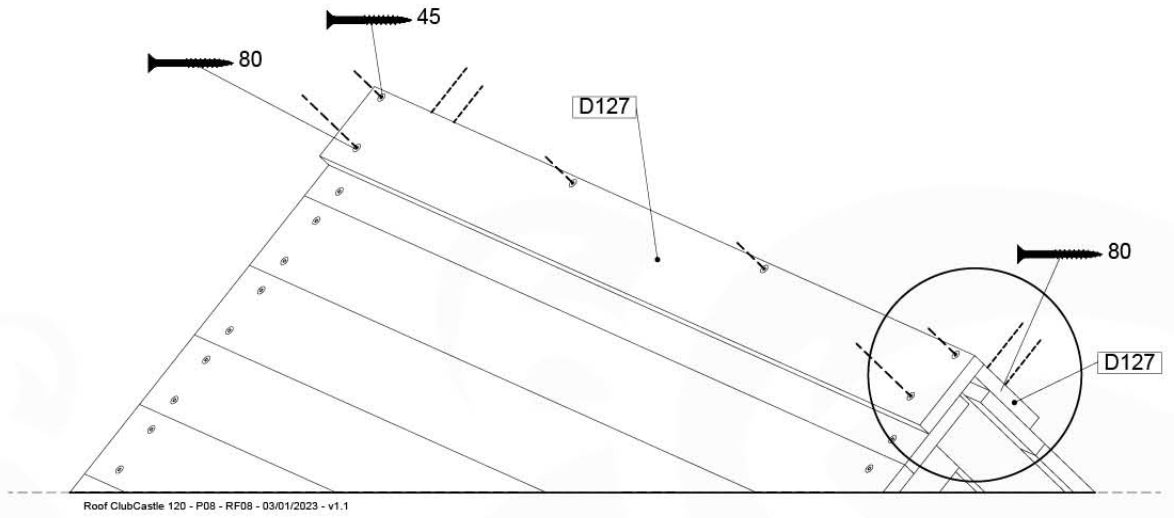

10-4

11 Balustrade (1x)

BL03

(194_501)

	PartNo	PartName	QTY.
Hardware Pack	002_220	Gap Point Screw T25 - 5x45	24
	002_223	Gap Point Screw T25 - 5x80	4
Timber	C114	Beam 1140 mm	1
	D65	Board 650 mm	6

Balustrade 120 - P02 U - 20-3-2023 - v1.1