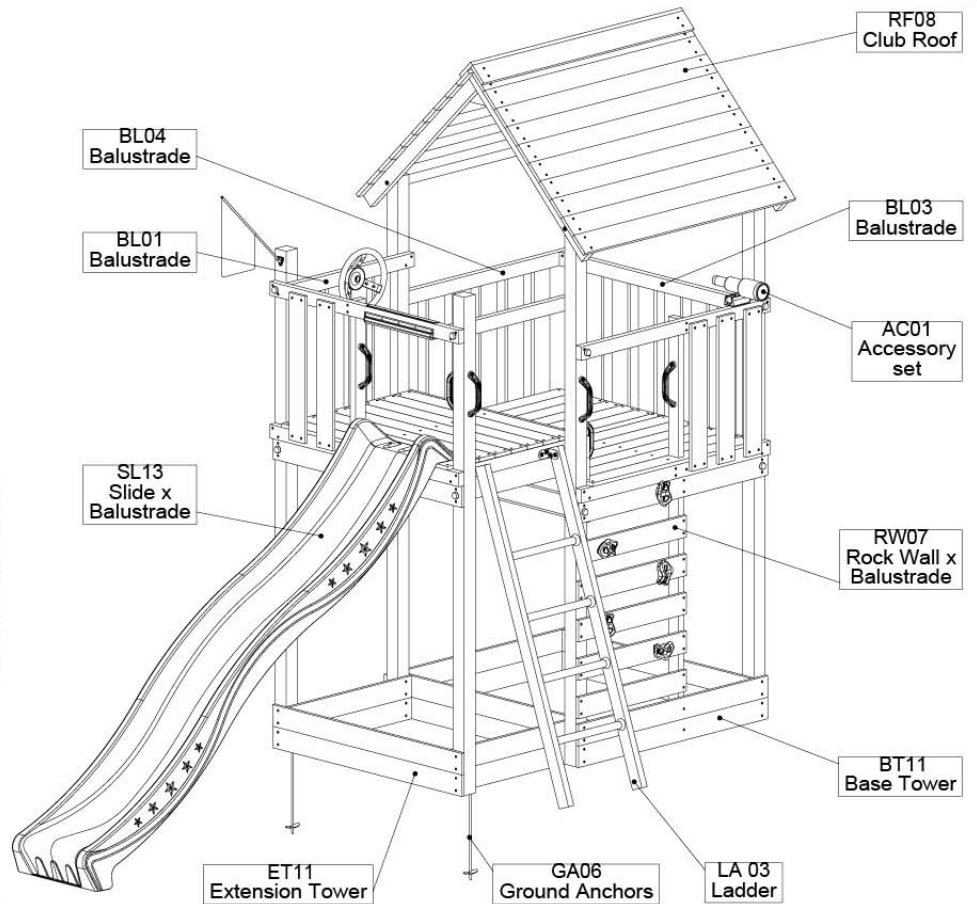

Assembly

Instructions

Jungle Cubby 2.1

801_070

Manual Part 1

Important

This assembly manual should always be read in conjunction with the General Safety manual part as included in the hardware package of your playground equipment. Please read these safety instructions carefully before starting the assembly work.

Jungle Gym

BACKYARD PLAYGROUNDS

since 1988