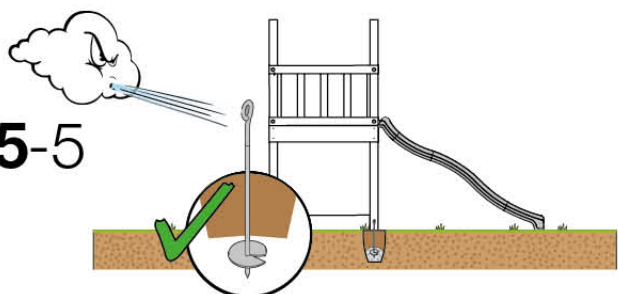

06 Playground Foundation

FD06

07 Base Tower

BT11

(194_300)

	PartNo	PartName	QTY.
Hardware pack	001_406	Stealth Screw 8x45	6
	001_417	Stealth Screw 8x80	4
	002_220	Gap Point Screw T25 - 5x45	118
	002_223	Gap Point Screw T25 - 5x80	20
	022_31x	bpc-base version 3	8
	022_84x	bpc cover	8
Other	007_001	Ground-anchor	2
Timber	A240	Post 70x70 L2400	4
	C114	Beam 1140 mm	5
	D100	Board 1000 mm	14
	D114	Board 1140 mm	12