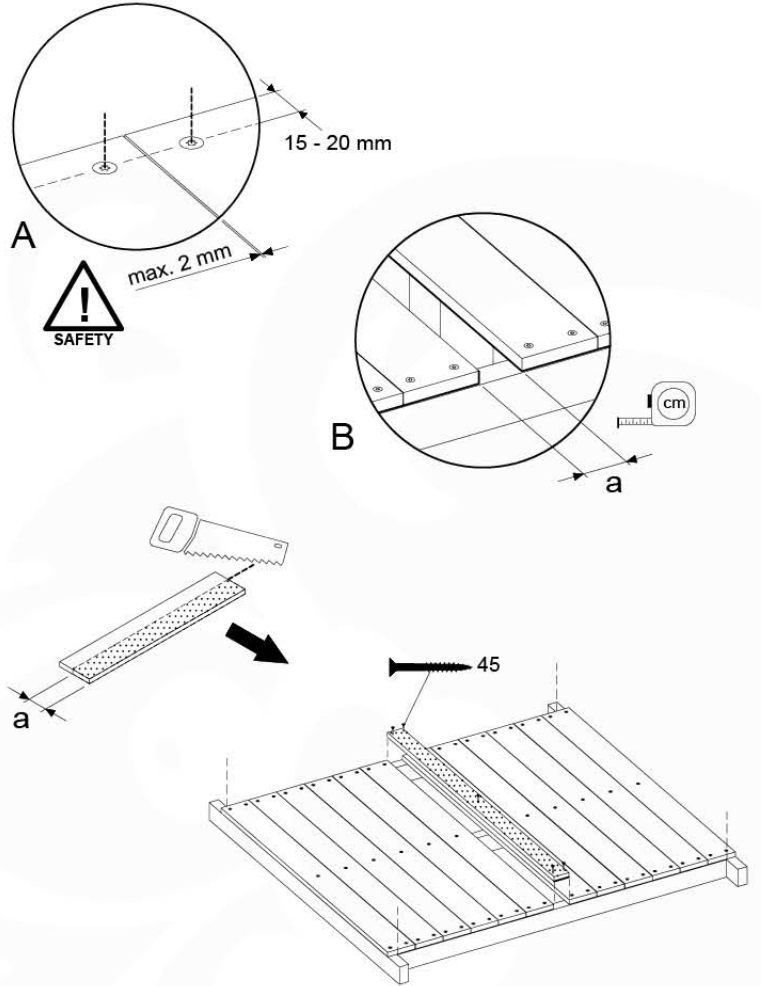

07-4

08 Extended Tower ET11

(194_300)

	PartNo	PartName	QTY.
Hardware pack	001_406	Stealth Screw 8x45	4
	001_417	Stealth Screw 8x80	2
	002_220	Gap Point Screw T25 - 5x45	93
	002_223	Gap Point Screw T25 - 5x80	16
Other	007_001	Ground-anchor	2
	022_31x	bpc-base version 3	4
	022_84x	bpc cover	4
Timber	A220	Post 70x70 L2200	2
	C74	Beam 740 mm	3
	C114	Beam 1140 mm	1
	D74	Board 740 mm	6
	D100	Board 1000 mm	9
	D114	Board 1140 mm	6