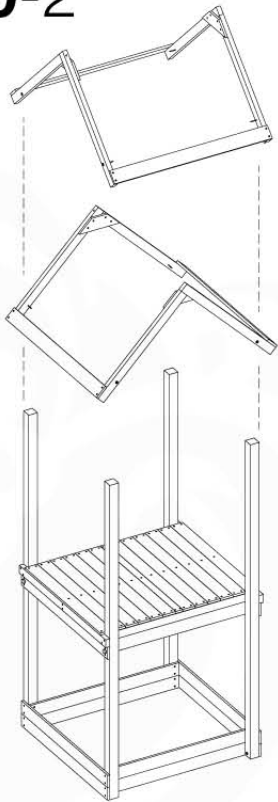

10-2

Roof ClubCastle 120 - P05 - 03/01/2023 - v1.1