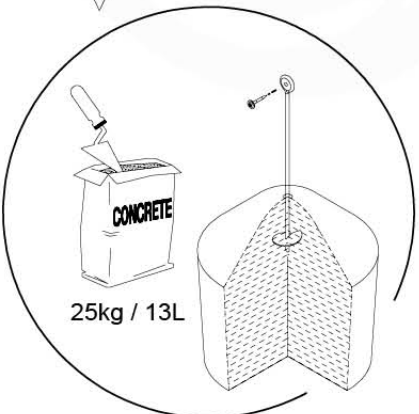

BASE TOWERS

EXTENSION TOWERS

Ground Anchors Ltd. - P01 - 04/07/2023 - v1.2

16-1

SW / CL

Ground Anchors Ltd. - P03 - 04/07/2023 - v1.2

BT

ET

16-2

25kg / 13L

1.

2.

24h

3.

4.

17 Add-on Wavy Star Slide XXL