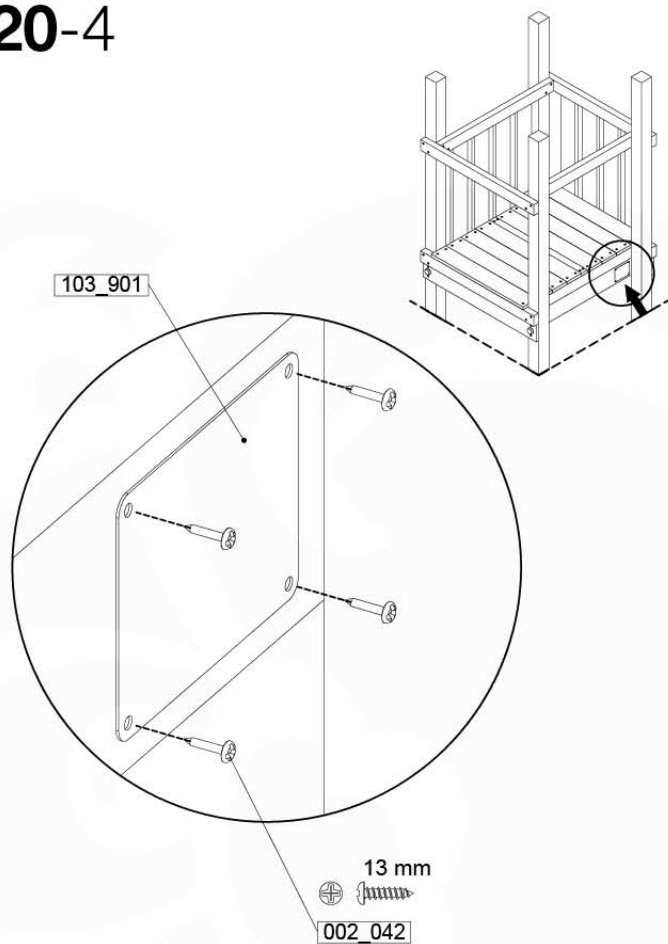

20-3

20-4

20-5 Safety check

Accessory set - P04 - 05/07/2023 - v5

Accessory set - P05 - 05/07/2023 - v5