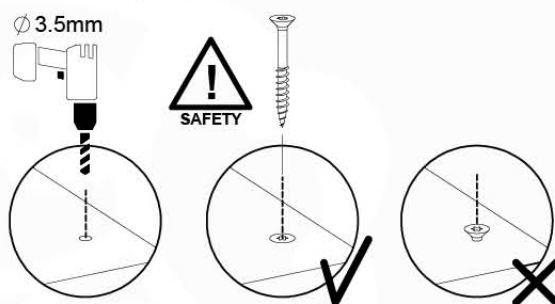

07 Base Tower

BT11

(194_300)

	PartNo	PartName	QTY.
Hardware pack	001_406	Stealth Screw 8x45	6
	001_417	Stealth Screw 8x80	4
	002_220	Gap Point Screw T25 - 5x45	118
	002_223	Gap Point Screw T25 - 5x80	20
	022_31x	bpc-base version 3	8
	022_84x	bpc cover	8
Other	007_001	Ground-anchor	2
Timber	A240	Post 70x70 L2400	4
	C114	Beam 1140 mm	5
	D100	Board 1000 mm	14
	D114	Board 1140 mm	12

Base Tower NL - P08 - BT11 - 30/06/2023 - v3.0