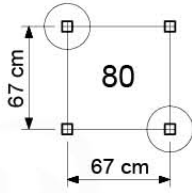

16 Ground Anchors

GA06

BASE TOWERS