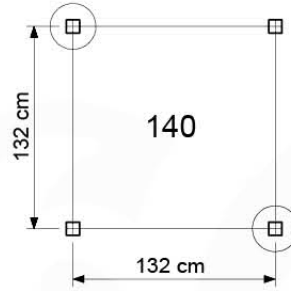

16 Ground Anchors

GA06

BASE TOWERS