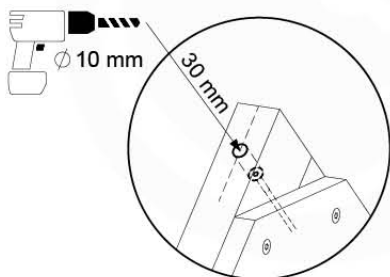

10 Roof

RF08

AP 194_308 / RF

	PartNo	PartName	QTY.
Hardware Pack	001_417	Stealth Screw 8x80	4
	002_220	Gap Point Screw T25 - 5x45	100
	002_223	Gap Point Screw T25 - 5x80	8
Timber	C96	Beam 960 mm	2
	D65	Board 650 mm	1
	D127	Board 1270 mm	18-24
	C90	Beam 900 mm	2

10-1