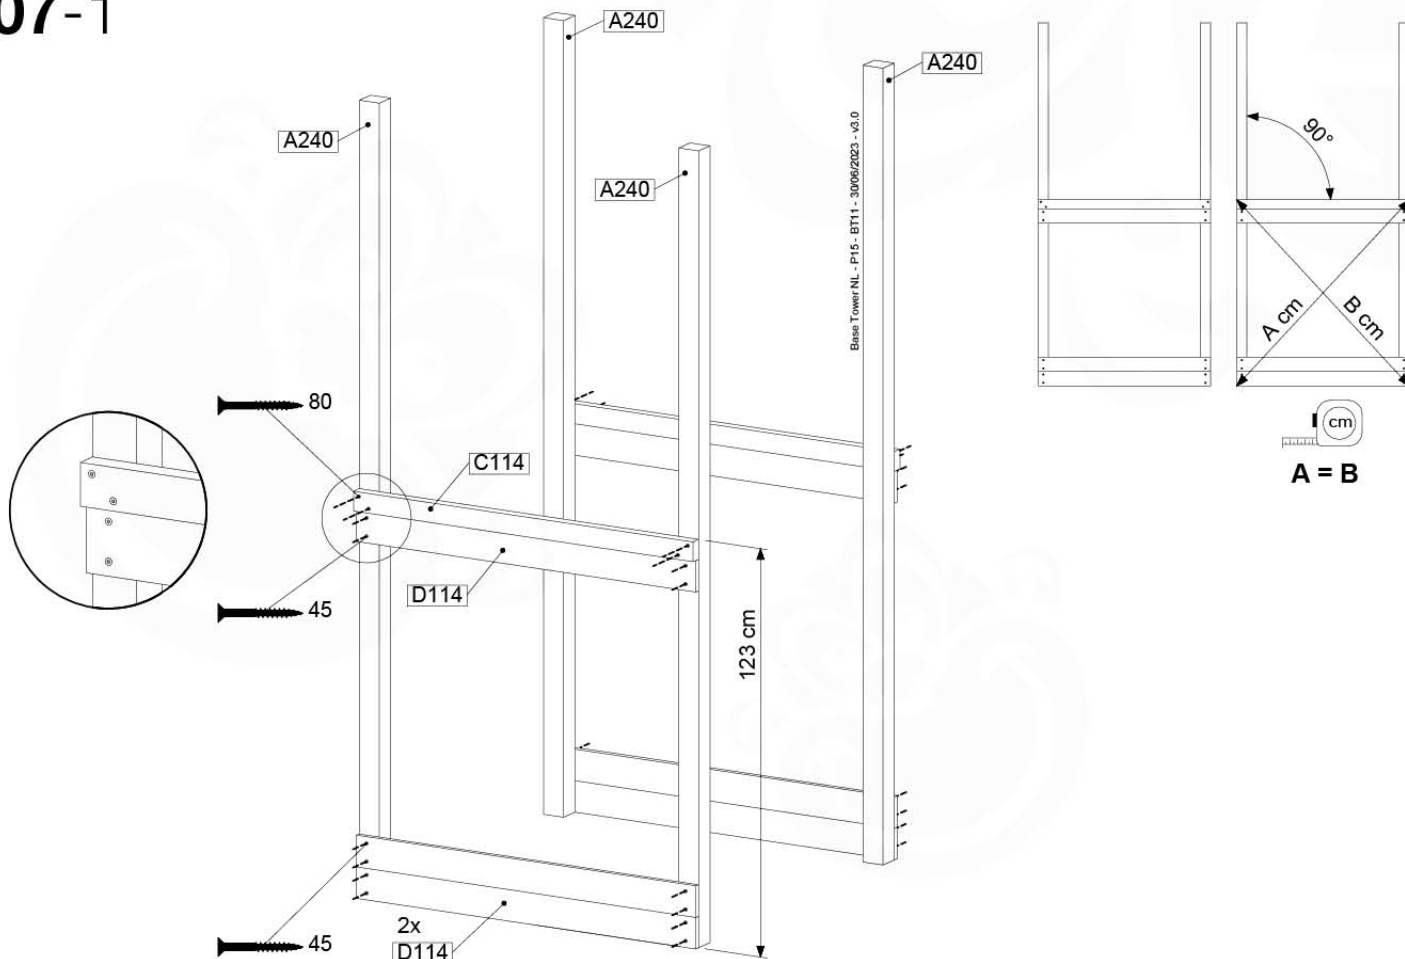

06 Playground Foundation

FD06

07 Base Tower

BT11

(194_300)

	PartNo	PartName	QTY.
Hardware pack	001_406	Stealth Screw 8x45	6
	001_417	Stealth Screw 8x80	4
	002_220	Gap Point Screw T25 - 5x45	118
	002_223	Gap Point Screw T25 - 5x80	20
	022_31x	bpc-base version 3	8
	022_84x	bpc cover	8
Other	007_001	Ground-anchor	2
Timber	A240	Post 70x70 L2400	4
	C114	Beam 1140 mm	5
	D100	Board 1000 mm	14
	D114	Board 1140 mm	12

Base Tower NL - P08 - BT11 - 30/06/2023 - v3.0

07-1

07-2

07-3

07-4

08 Extended Tower ET11

(194_300)

	PartNo	PartName	QTY.
Hardware pack	001_406	Stealth Screw 8x45	4
	001_417	Stealth Screw 8x80	2
	002_220	Gap Point Screw T25 - 5x45	93
	002_223	Gap Point Screw T25 - 5x80	16
Other	007_001	Ground-anchor	2
	022_31x	bpc-base version 3	4
	022_84x	bpc cover	4
Timber	A220	Post 70x70 L2200	2
	C74	Beam 740 mm	3
	C114	Beam 1140 mm	1
	D74	Board 740 mm	6
	D100	Board 1000 mm	9
	D114	Board 1140 mm	6