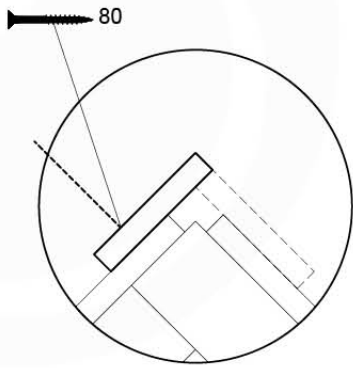

10-4

11 Balustrade (1x)

BL03

(194_501)

	PartNo	PartName	QTY.
Hardware Pack	002_220	Gap Point Screw T25 - 5x45	24
	002_223	Gap Point Screw T25 - 5x80	4
Timber	C114	Beam 1140 mm	1
	D65	Board 650 mm	6

Balustrade 120 - P02 U - 20-3-2023 - v1.1