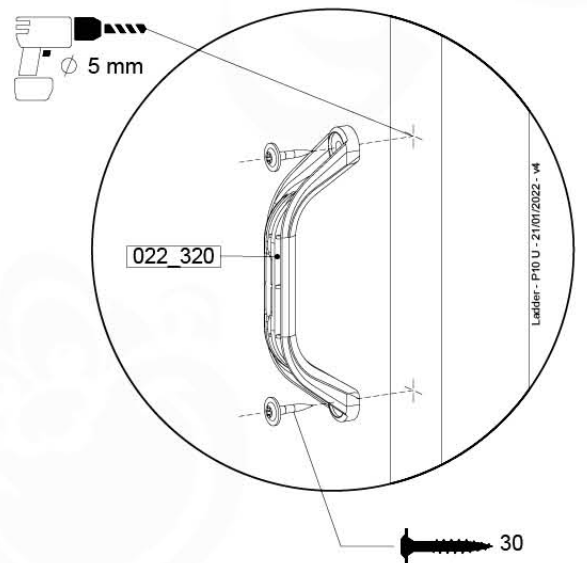

Ladder - P03 145 - 21/07/2022 - v4

14-1

14-2

14-3

SAFETY
min. 23 cm
max. 28 cm

14-4

15 Swing Frame / Climb Frame

16