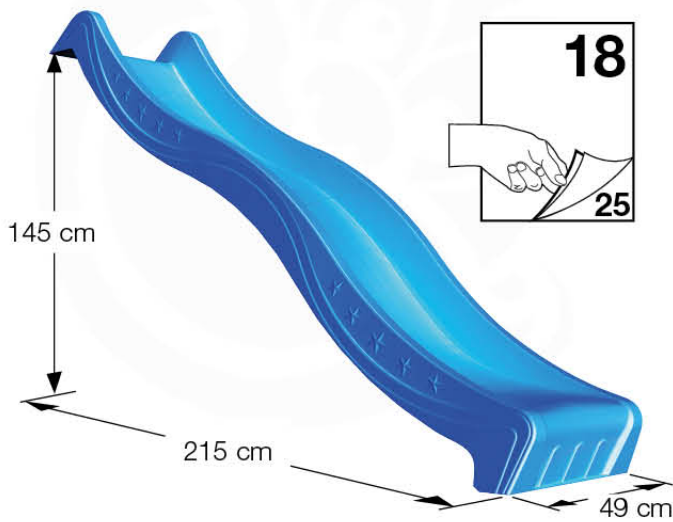

17 Add-on Wavy Star Slide XXL

- 334_100 Yellow
- 334_200 Blue
- 334_300 Green
- 334_400 Red
- 334_500 Fuchsia
- 334_600 Dark Green