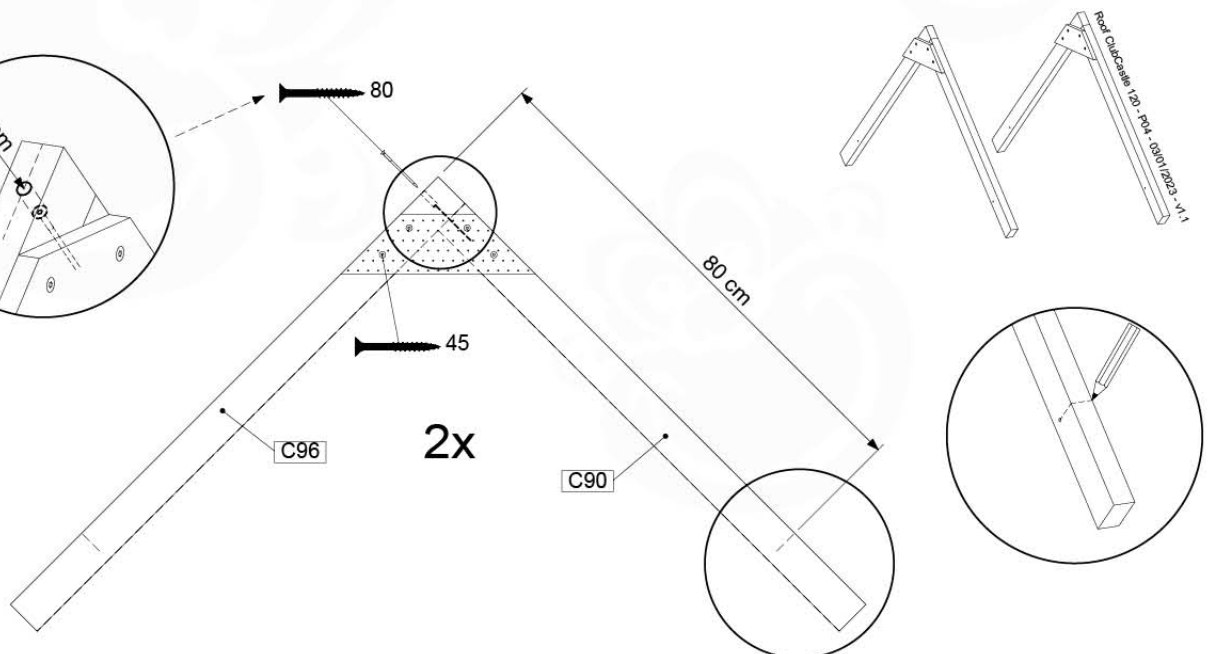

10 Roof

RF08

AP 194_308 / RF

	PartNo	PartName	QTY.
Hardware Pack	001_417	Stealth Screw 8x80	4
	002_220	Gap Point Screw T25 - 5x45	100
	002_223	Gap Point Screw T25 - 5x80	8
Timber	C96	Beam 960 mm	2
	D65	Board 650 mm	1
	D127	Board 1270 mm	18-24
	C90	Beam 900 mm	2

10-1