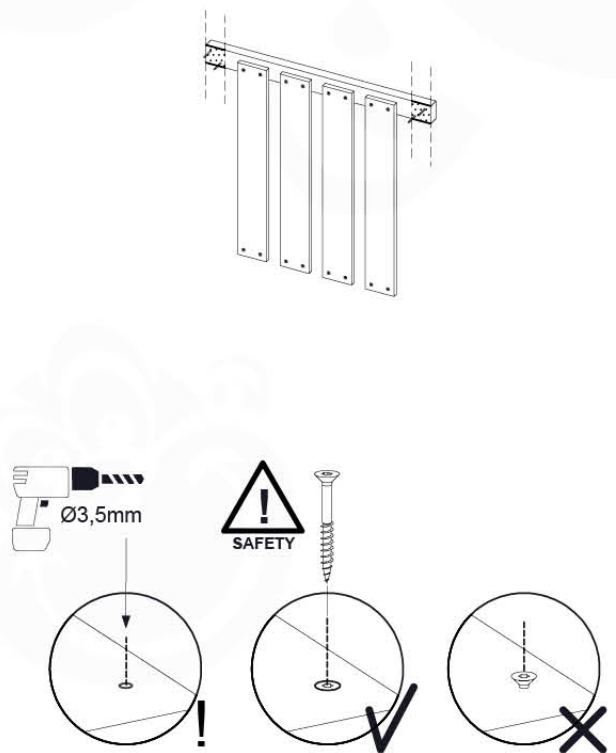

11-1

12 Balustrade (1x)

BL04

(194_501)

	PartNo	PartName	QTY.
Hardware Pack	002_220	Gap Point Screw T25 - 5x45	24
	002_223	Gap Point Screw T25 - 5x80	4
Timber	C114	Beam 1140 mm	1
	D65	Board 650 mm	6

Balustrade 120 - P04 U - 28-3-2023 - v1.1

12-1

13 Balustrade (1x)

BL01

(194_101)

	PartNo	PartName	QTY.
Hardware Pack	002_220	Gap Point Screw T25 - 5x45	16
	100_601	Gap Point Screw T25 - 5x80	4
Timber	C74	Beam 740 mm	1
	D65	Board 650 mm	4

Balustrade 80 - P02 U - 15-7-2022 - v4

13-1

14 Ladder

LA03

(194_104)

	PartNo	PartName	QTY.
Hardware Pack 100_603	001_404	Stealth Screw 8x30	4
	002_219	Gap Point Screw T25 - 5x30	4
	002_220	Gap Point Screw T25 - 5x45	8
	002_223	Gap Point Screw T25 - 5x80	4
Other	005_03x	Ladder Rung Y/B/G/R	4
	005_522	Connection Bracket Mini Market	2
	022_835	Rung Cap	8
	120_102	Handgrip set (2x Complete)	1
Timber	C74	Beam 740 mm	1
	C150	Beam 1500 mm	2