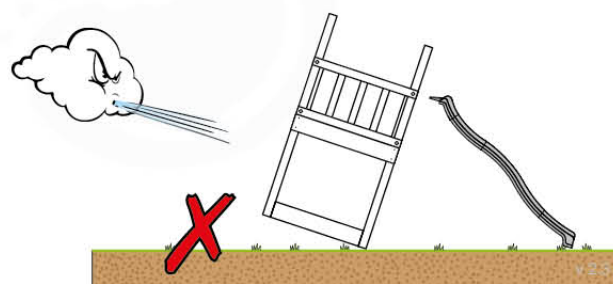

06 Playground Foundation

FD06

07 Base Tower

BT11

(194_300)

	PartNo	PartName	QTY.
Hardware pack	001_406	Stealth Screw 8x45	6
	001_417	Stealth Screw 8x80	4
	002_220	Gap Point Screw T25 - 5x45	118
	002_223	Gap Point Screw T25 - 5x80	20
	022_31x	bpc-base version 3	8
	022_84x	bpc cover	8
Other	007_001	Ground-anchor	2
Timber	A240	Post 70x70 L2400	4
	C114	Beam 1140 mm	5
	D100	Board 1000 mm	14
	D114	Board 1140 mm	12