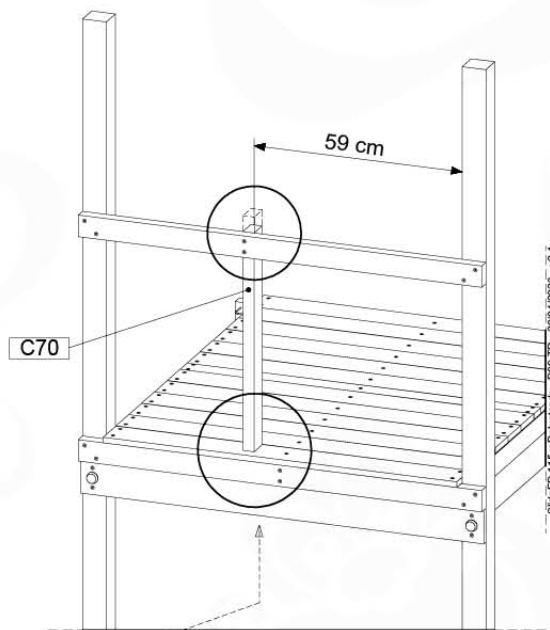

18-1

SlideFP 115 x Baustarb - P05 TR - 2004/2023 - v2.1