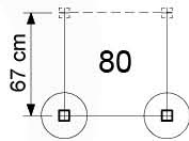

EXTENSION TOWERS