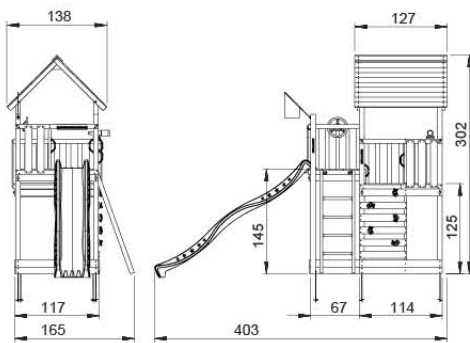

Assembly

Instructions

Jungle Cubby 2.1

801_070

Manual Part 1

Important

This assembly manual should always be read in conjunction with the General Safety manual part as included in the hardware package of your playground equipment. Please read these safety instructions carefully before starting the assembly work.

Jungle Gym

BACKYARD PLAYGROUNDS

since 1988