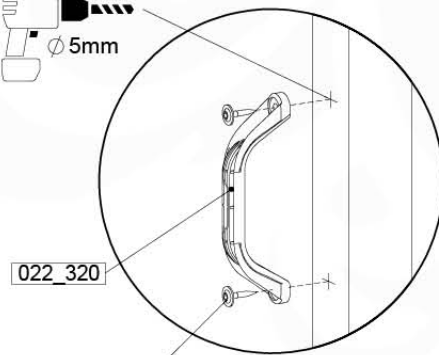

09-4

Rockwell 115 - P30 TL125 - 19/04/2023 - v2

09-5

Rockwell 115 - P40 TL125 - 19/04/2023 - v2