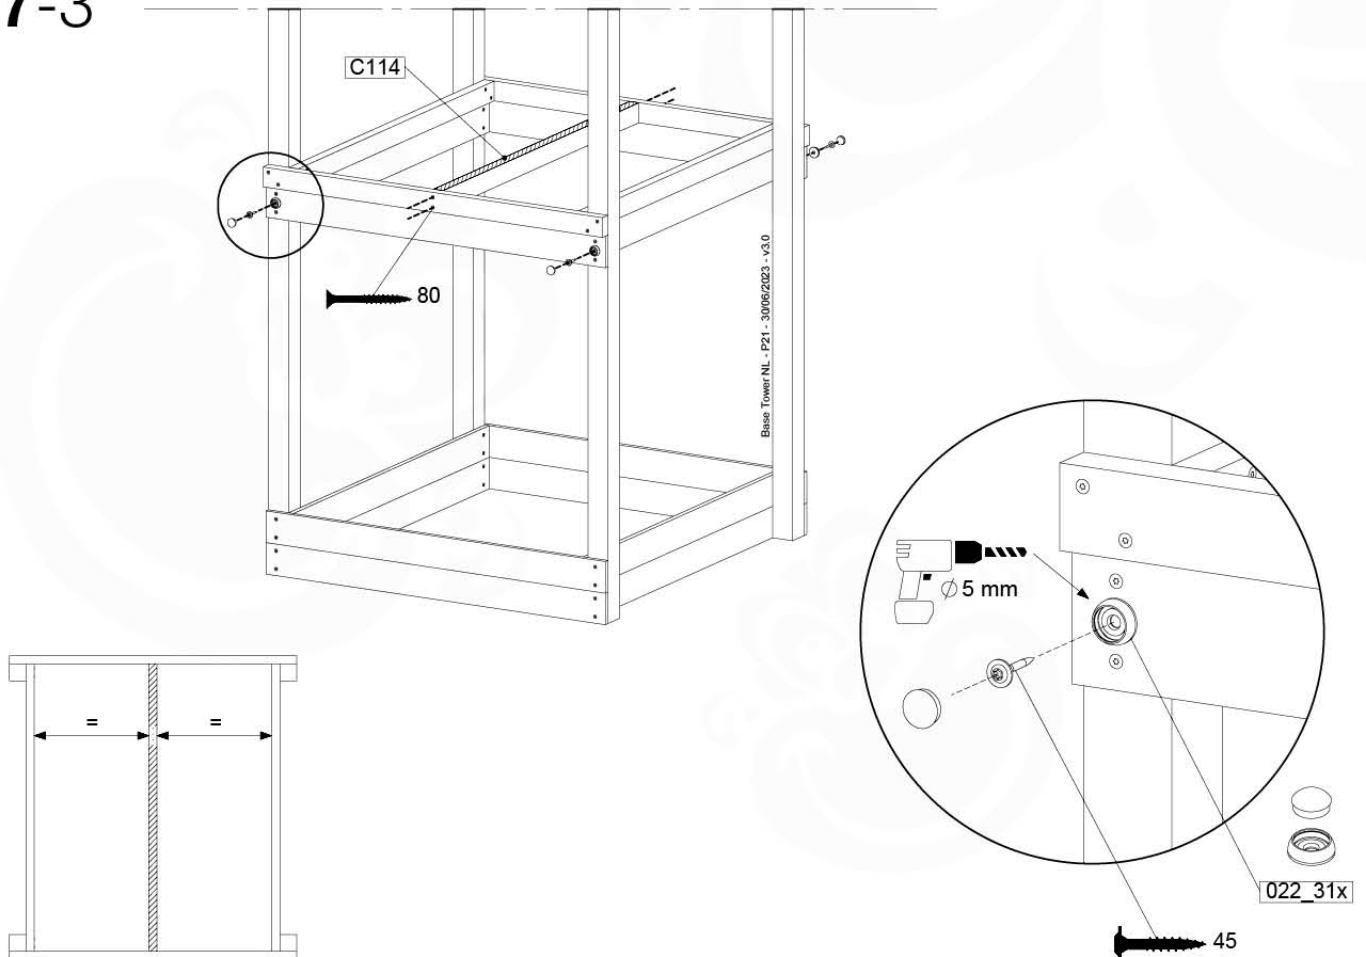

Base Tower NL - P08 - BT11 - 30/06/2023 - v3.0

07-1

07-2

07-3

07-4

08 Extended Tower ET11

(194_300)

	PartNo	PartName	QTY.
Hardware pack	001_406	Stealth Screw 8x45	4
	001_417	Stealth Screw 8x80	2
	002_220	Gap Point Screw T25 - 5x45	93
	002_223	Gap Point Screw T25 - 5x80	16
Other	007_001	Ground-anchor	2
	022_31x	bpc-base version 3	4
	022_84x	bpc cover	4
Timber	A220	Post 70x70 L2200	2
	C74	Beam 740 mm	3
	C114	Beam 1140 mm	1
	D74	Board 740 mm	6
	D100	Board 1000 mm	9
	D114	Board 1140 mm	6