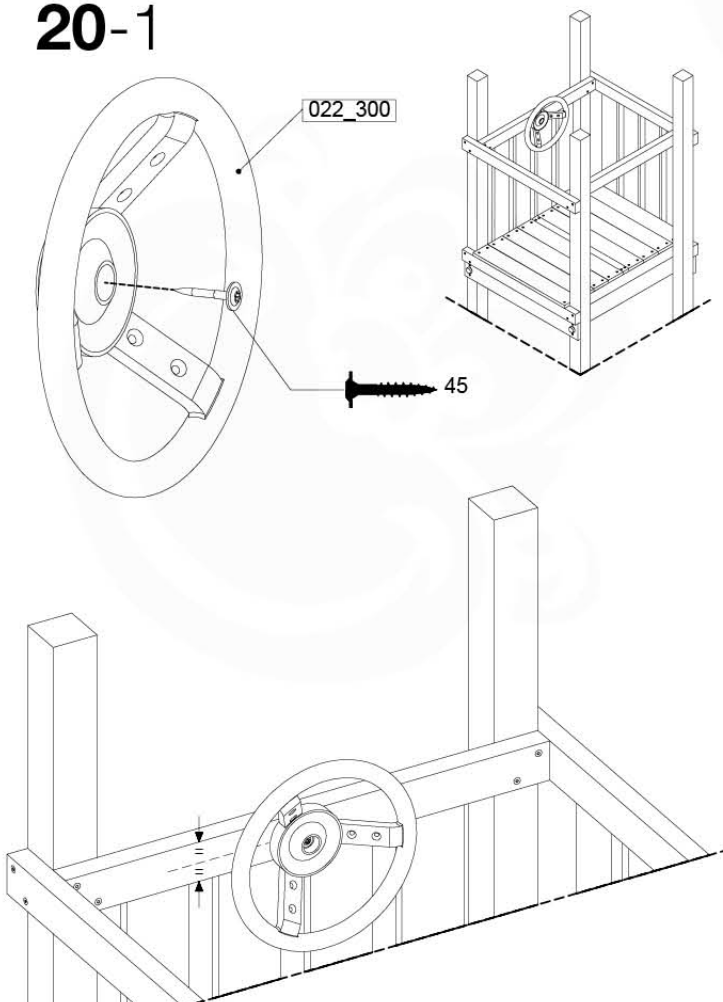

20 Accessories

AC01

(194_119)

	PartNo	PartName	QTY.
Hardware Pack 100_617	001_406	Stealth Screw 8x45	1
	002_041	Dome head screw 4.5 x 20 mm	3
	002_042	Dome head screw 3.5 x 13mm	4
	002_219	Gap Point Screw T25 - 5x30	2
Other	022_300	Steering Wheel	1
	022_800	Rail P/T 105	1
	022_910	Sandpad	1
	103_901	Logo ID Plate	1
	104_107	Tool Set Climbing Units	1
	120_024	Tower Flag	1
	122_302	Telescope	1

Accessory set - P02 - 05/07/2023 - v5

20-1

20-2

Accessory set - P03 - 05/07/2023 - v5