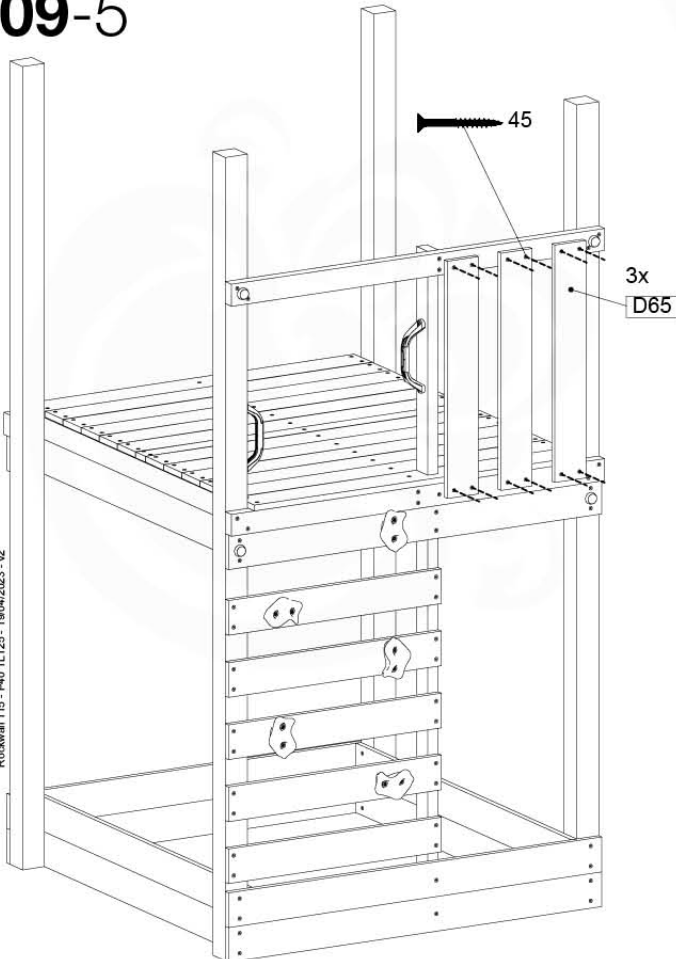

09-5

Rockwell 115 - P40 TL125 - 19/04/2023 - v2