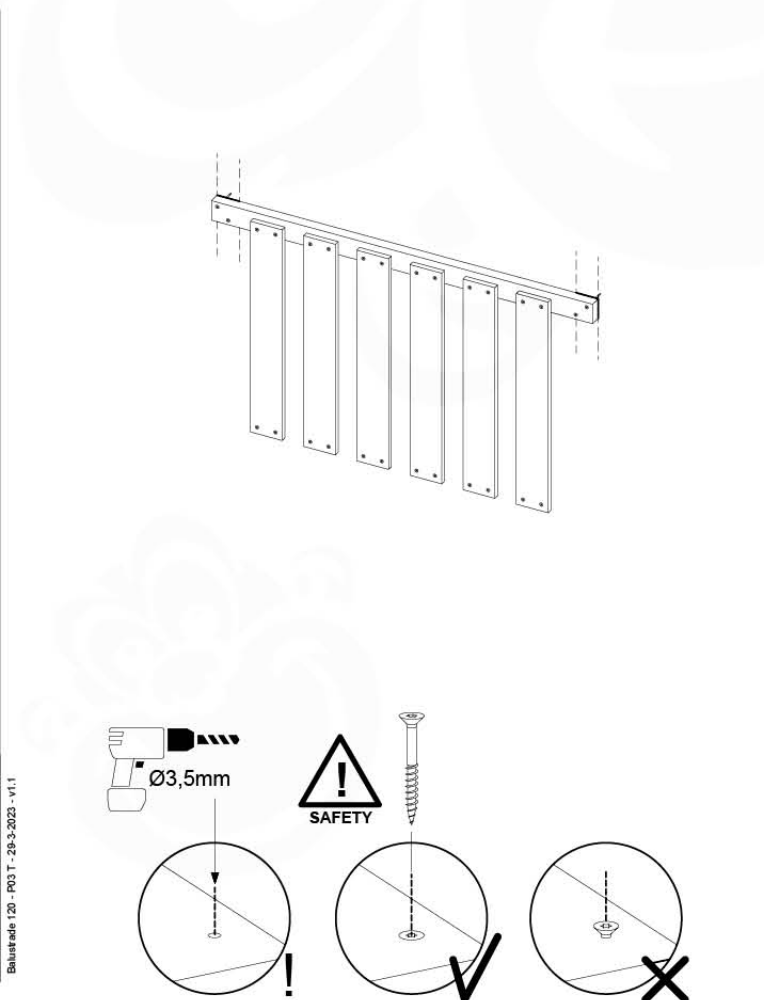

(194_501)

	PartNo	PartName	QTY.
Hardware Pack	002_220	Gap Point Screw T25 - 5x45	24
	002_223	Gap Point Screw T25 - 5x80	4
Timber	C114	Beam 1140 mm	1
	D65	Board 650 mm	6

Balustrade 120 - P02 U - 20-3-2023 - v1.1

11-1

12 Balustrade (1x)

BL04

(194_501)

	PartNo	PartName	QTY.
Hardware Pack	002_220	Gap Point Screw T25 - 5x45	24
	002_223	Gap Point Screw T25 - 5x80	4
Timber	C114	Beam 1140 mm	1
	D65	Board 650 mm	6

Balustrade 120 - P04 U - 28-3-2023 - v1.1