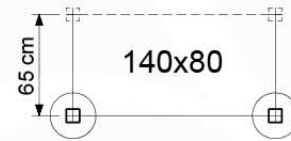

EXTENSION TOWERS