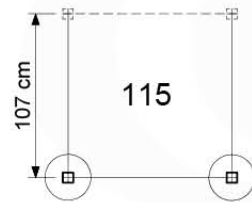

EXTENSION TOWERS