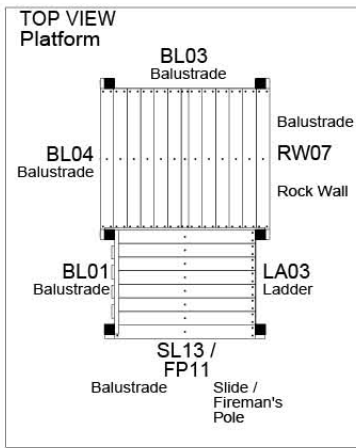

Assembly

Instructions

Jungle Cubby 2.1

801_070

Manual Part 1

Important

This assembly manual should always be read in conjunction with the General Safety manual part as included in the hardware package of your playground equipment. Please read these safety instructions carefully before starting the assembly work.

Jungle Gym

BACKYARD PLAYGROUNDS

since 1988