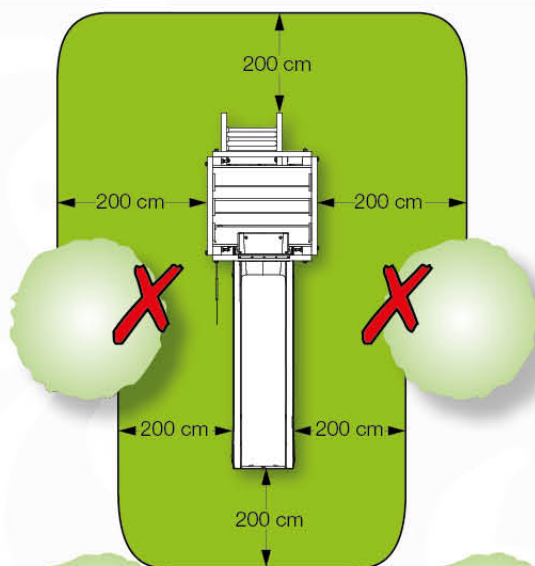

05 Safe Playground Planning

05-1

05-2

05-3

05-4

05-5