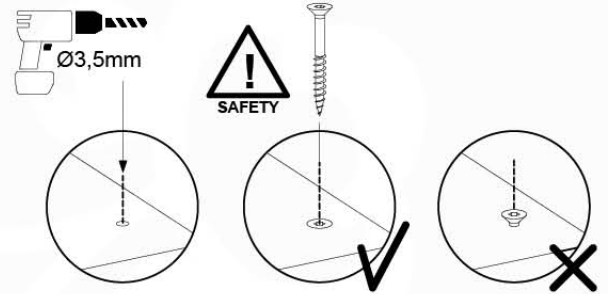

AP 194_308 / RF

	PartNo	PartName	QTY.
Hardware Pack	001_417	Stealth Screw 8x80	4
	002_220	Gap Point Screw T25 - 5x45	100
	002_223	Gap Point Screw T25 - 5x80	8
Timber	C96	Beam 960 mm	2
	D65	Board 650 mm	1
	D127	Board 1270 mm	18-24
	C90	Beam 900 mm	2