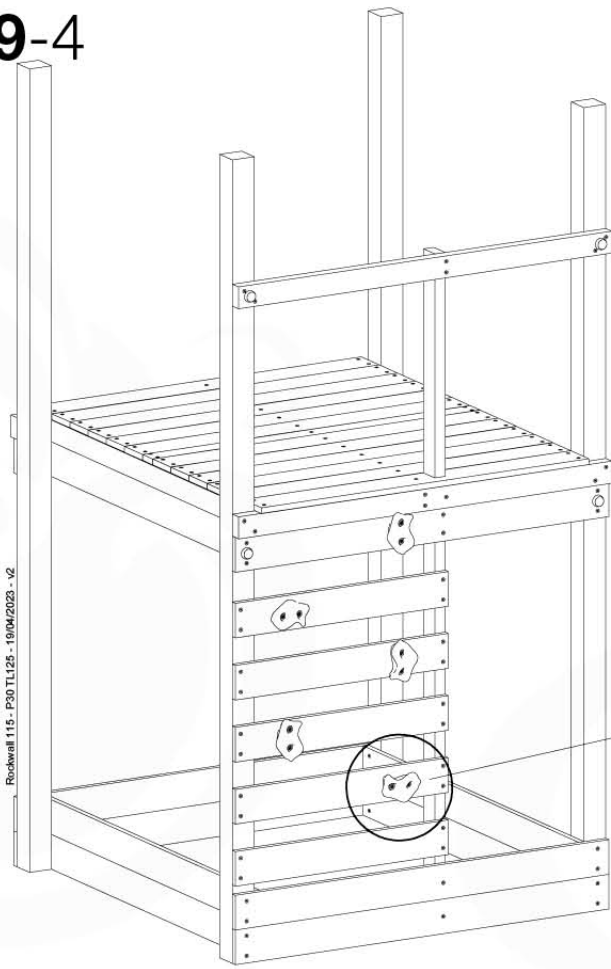

09-4

Rockwell 115 - P30 TL125 - 19/04/2023 - v2