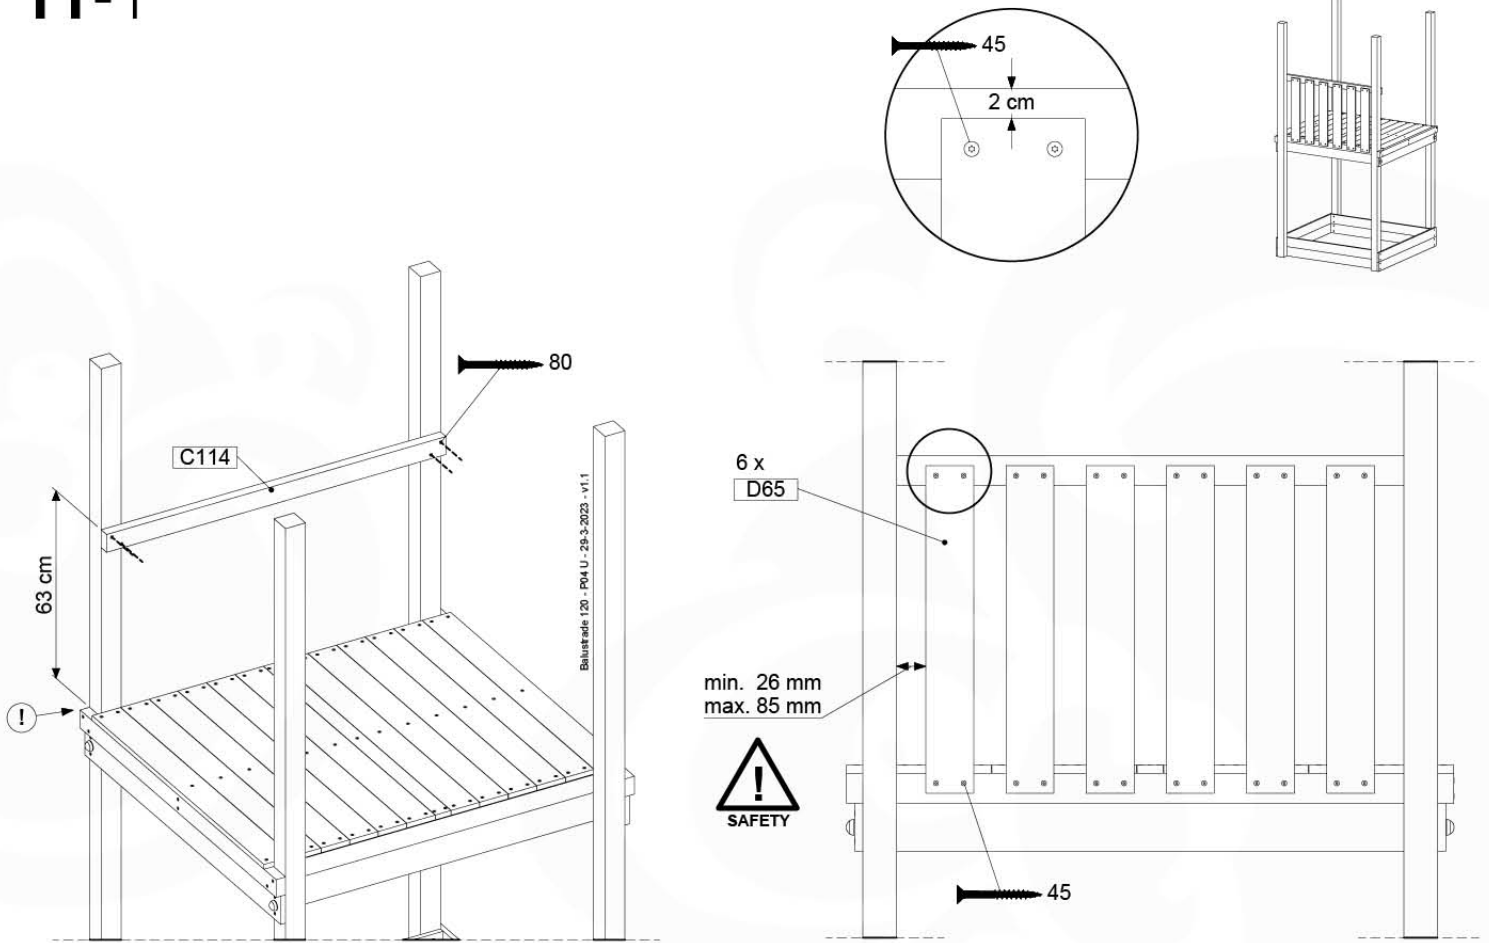

11-1

12 Balustrade (1x)

BL04