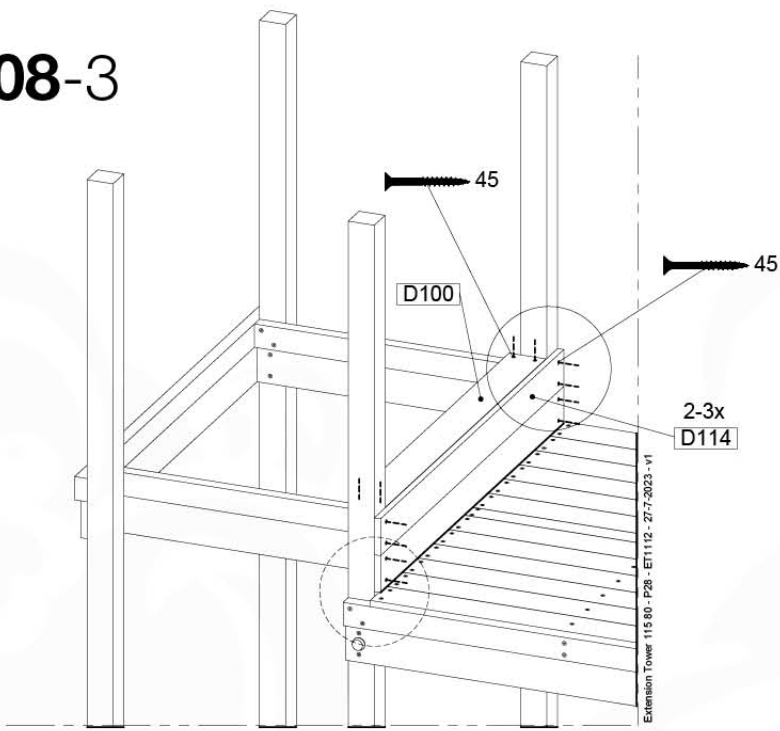

Base Tower NL - P08 - BT11 - 30/06/2023 - v3.0

07-1

07-2

07-3

07-4

08 Extended Tower ET11

(194_300)

	PartNo	PartName	QTY.
Hardware pack	001_406	Stealth Screw 8x45	4
	001_417	Stealth Screw 8x80	2
	002_220	Gap Point Screw T25 - 5x45	93
	002_223	Gap Point Screw T25 - 5x80	16
Other	007_001	Ground-anchor	2
	022_31x	bpc-base version 3	4
	022_84x	bpc cover	4
Timber	A220	Post 70x70 L2200	2
	C74	Beam 740 mm	3
	C114	Beam 1140 mm	1
	D74	Board 740 mm	6
	D100	Board 1000 mm	9
	D114	Board 1140 mm	6

Extension Tower 115 80 - P08 - ET11 - 27-7-2023 - v1

08-1

08-2

08-3

08-4

09 Rock Wall

RW07

(194_006 + 194_101)

	PartNo	PartName	QTY.
Hardware Pack	001_102	Washer Head Screw T40 M8x30	10
	002_220	Gap Point Screw T25 - 5x45	36
	002_223	Gap Point Screw T25 - 5x80	9
	003_010	M8 spring lock washer	10
	004_050	M8 Drive-in Nut 22mm	10
Other	022_50x	Climbing Rock	5
	120_102	Handgrip set (complete 2x)	1
Timber	C114	Beam 1140 mm	1
	C186	Beam 1860 mm	1
	D65	Board 650 mm	8