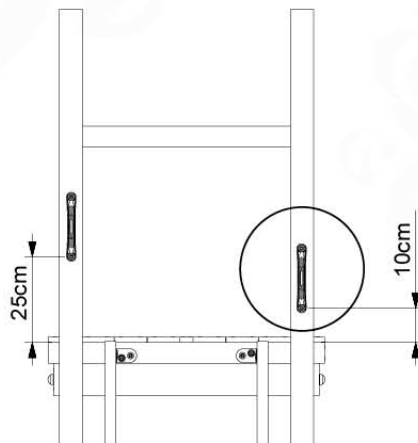

Ladder - P03 145 - 21/07/2022 - v4

14-1

14-2

14-3

SAFETY
min. 23 cm
max. 28 cm

14-4

15 Swing Frame / Climb Frame

16