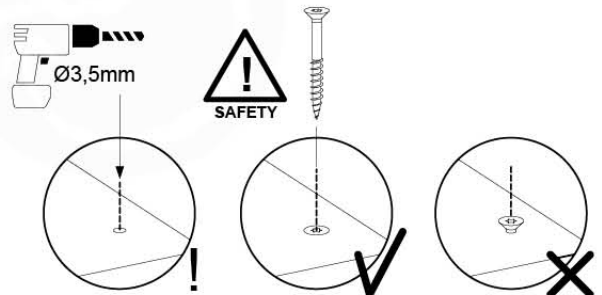

(194_501)

	PartNo	PartName	QTY.
Hardware Pack	002_220	Gap Point Screw T25 - 5x45	24
	002_223	Gap Point Screw T25 - 5x80	4
Timber	C114	Beam 1140 mm	1
	D65	Board 650 mm	6

Balustrade 120 - P02 U - 20-3-2023 - v1.1