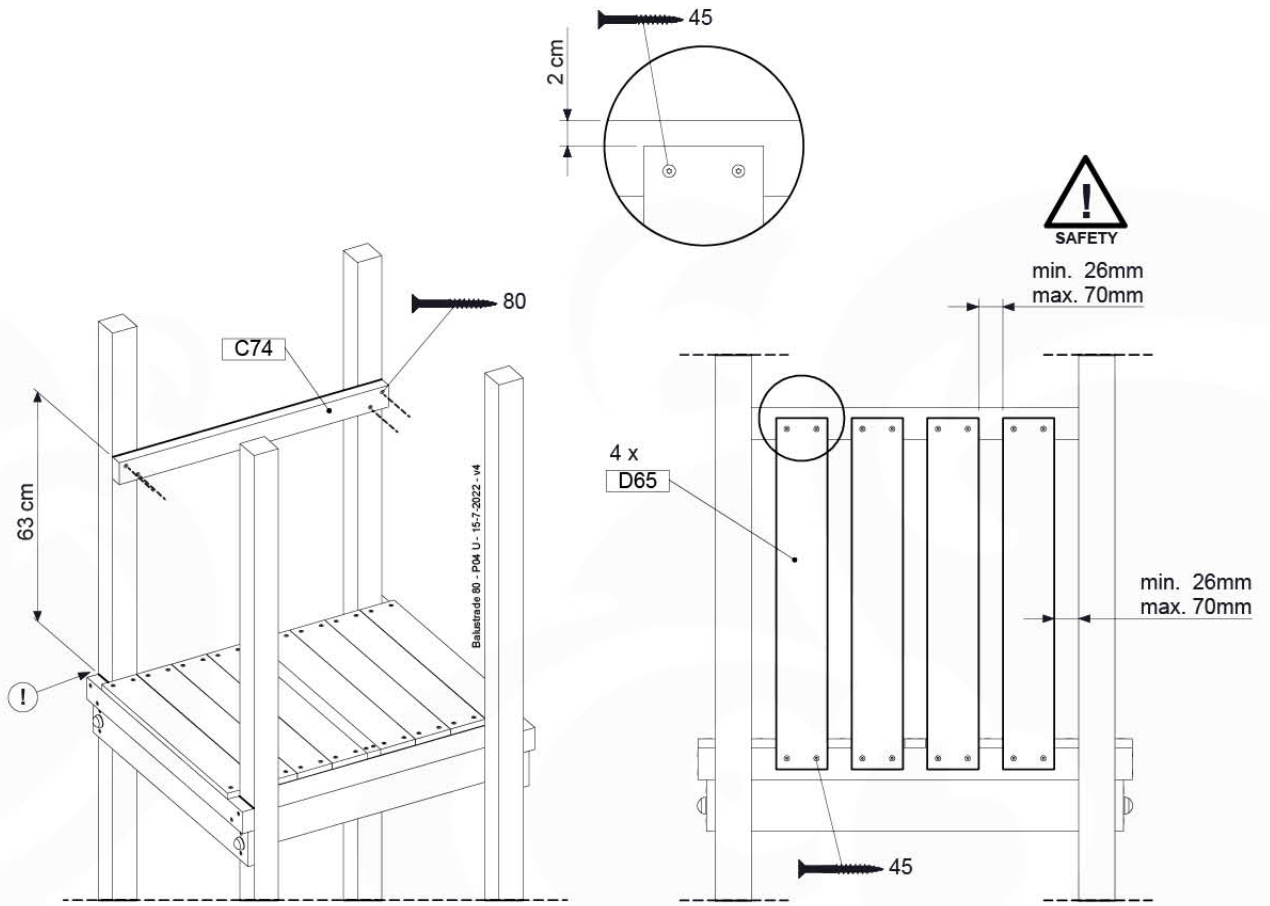

13-1

14 Ladder

LA03

(194_104)

	PartNo	PartName	QTY.
Hardware Pack 100_603	001_404	Stealth Screw 8x30	4
	002_219	Gap Point Screw T25 - 5x30	4
	002_220	Gap Point Screw T25 - 5x45	8
	002_223	Gap Point Screw T25 - 5x80	4
Other	005_03x	Ladder Rung Y/B/G/R	4
	005_522	Connection Bracket Mini Market	2
	022_835	Rung Cap	8
	120_102	Handgrip set (2x Complete)	1
Timber	C74	Beam 740 mm	1
	C150	Beam 1500 mm	2

Ladder - P03 145 - 21/07/2022 - v4