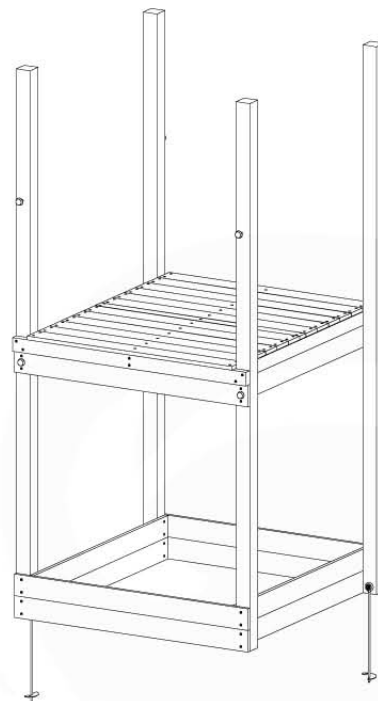

06 Playground Foundation

FD06

07 Base Tower

BT11

(194_300)

	PartNo	PartName	QTY.
Hardware pack	001_406	Stealth Screw 8x45	6
	001_417	Stealth Screw 8x80	4
	002_220	Gap Point Screw T25 - 5x45	118
	002_223	Gap Point Screw T25 - 5x80	20
	022_31x	bpc-base version 3	8
	022_84x	bpc cover	8
Other	007_001	Ground-anchor	2
Timber	A240	Post 70x70 L2400	4
	C114	Beam 1140 mm	5
	D100	Board 1000 mm	14
	D114	Board 1140 mm	12

Base Tower NL - P08 - BT11 - 30/06/2023 - v3.0

07-1

07-2

07-3

07-4

08 Extended Tower ET11

(194_300)

	PartNo	PartName	QTY.
Hardware pack	001_406	Stealth Screw 8x45	4
	001_417	Stealth Screw 8x80	2
	002_220	Gap Point Screw T25 - 5x45	93
	002_223	Gap Point Screw T25 - 5x80	16
Other	007_001	Ground-anchor	2
	022_31x	bpc-base version 3	4
	022_84x	bpc cover	4
Timber	A220	Post 70x70 L2200	2
	C74	Beam 740 mm	3
	C114	Beam 1140 mm	1
	D74	Board 740 mm	6
	D100	Board 1000 mm	9
	D114	Board 1140 mm	6