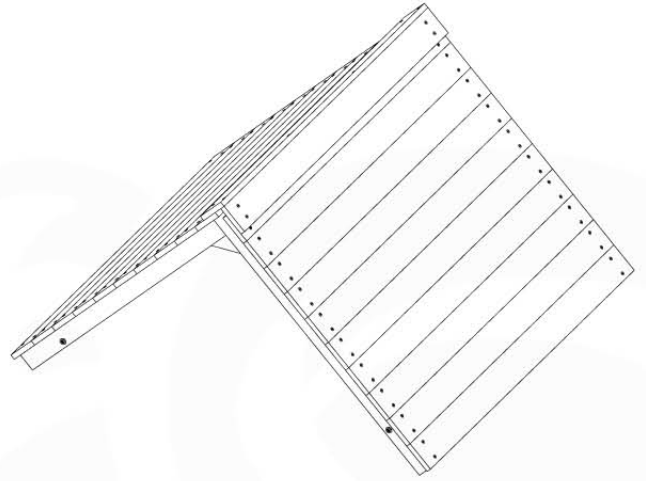

10 Roof

RF08