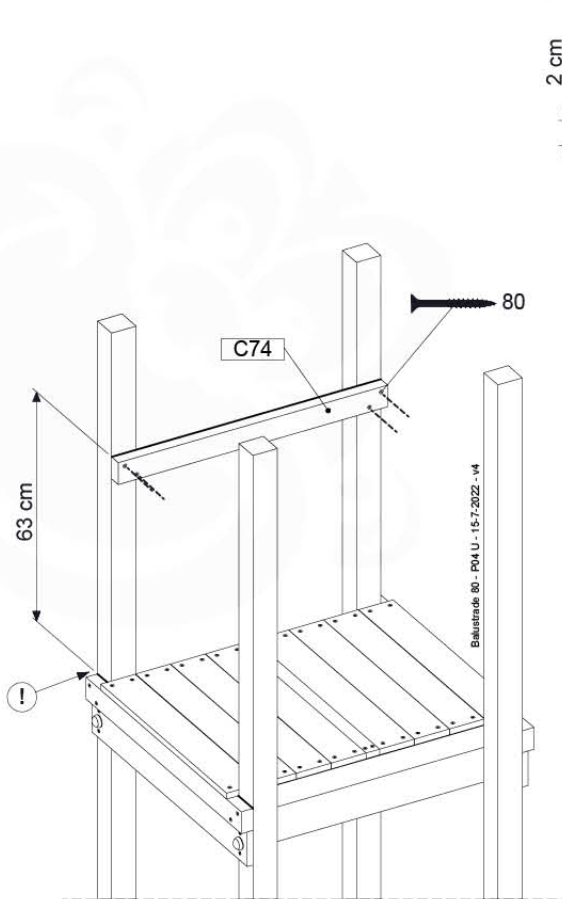

06 Playground Foundation

FD02

06-1

07 Base Tower

BT03

(194_100)

	PartNo	PartName	QTY.
Hardware Pack 100_600	001_406	Stealth Screw 8x45	6
	002_220	Gap Point Screw T25 - 5x45	76
	002_223	Gap Point Screw T25 - 5x80	16
Other	007_001	Ground-anchor	2
Hardware Pack 100_600	022_31x	bpc-base version 3	4
	022_84x	bpc cover	4
Wood	A220	Post 70x70 L2200	4
	C74	Beam 740 mm	4
	D60	Board 600 mm	10
	D74	Board 740 mm	8

Base Tower - P04 - BT03 - 15-7-2022 - v3.0

07-1

07-2

07-3

08 Extension Tower

ET01

(194_100)

	PartNo	PartName	QTY.
Hardware Pack 100_600	001_406	Stealth Screw 8x45	4
	002_220	Gap Point Screw T25 - 5x45	60
	002_223	Gap Point Screw T25 - 5x80	12
Other	007_001	Ground-anchor	2
Hardware Pack 100_600	022_31x	bpc-base version 3	2
	022_84x	bpc cover	2
Wood	A200	Post 70x70 L2000	2
	C74	Beam 740 mm	3
	D60	Board 600 mm	9
	D74	Board 740 mm	6

Extension Tower - P02 - ET01 - 18-12-2020 - v3.0

08-1

08-2

08-3

09 Balustrade (1x)

BL01

(194_101)

	PartNo	PartName	QTY.
Hardware Pack	002_220	Gap Point Screw T25 - 5x45	16
	100_601	002_223	Gap Point Screw T25 - 5x80
Timber	C74	Beam 740 mm	1
	D65	Board 650 mm	4

Balustrade 80 - P02 U - 15-7-2022 - v4

09-1

min. 26mm
max. 70mm

10 Balustrade (2x)

BL02

(194_101)

	PartNo	PartName	QTY.
Hardware Pack	002_220	Gap Point Screw T25 - 5x45	16
	100_601	002_223	Gap Point Screw T25 - 5x80
Timber	C74	Beam 740 mm	1
	D65	Board 650 mm	4