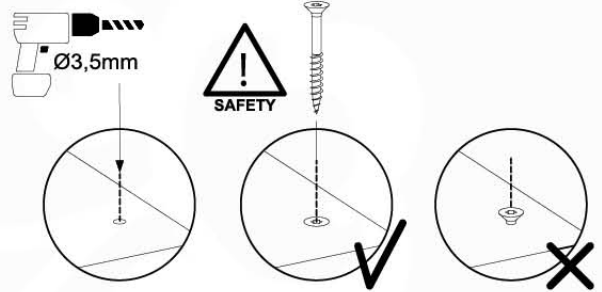

11 Rock Wall

RW01

(194_105)

	PartNo	PartName	QTY.
Hardware pack 100_604	001_102	Washer Head Screw T40 M8x30	8
	002_220	Gap Point Screw T25 - 5x45	24
	002_223	Gap Point Screw T25 - 5x80	4
	003_010	M8 spring lock washer	8
	004_050	M8 22mm Drive in Nut	8
Other	022_50x	Climbing Rock	4
	120_102	Handgrip set (2x Complete)	1
Timber	C74	Beam 740 mm	1
	D74	Board 740 mm	5

Rockwall 80 - P02 - 29-9-2021 - v4