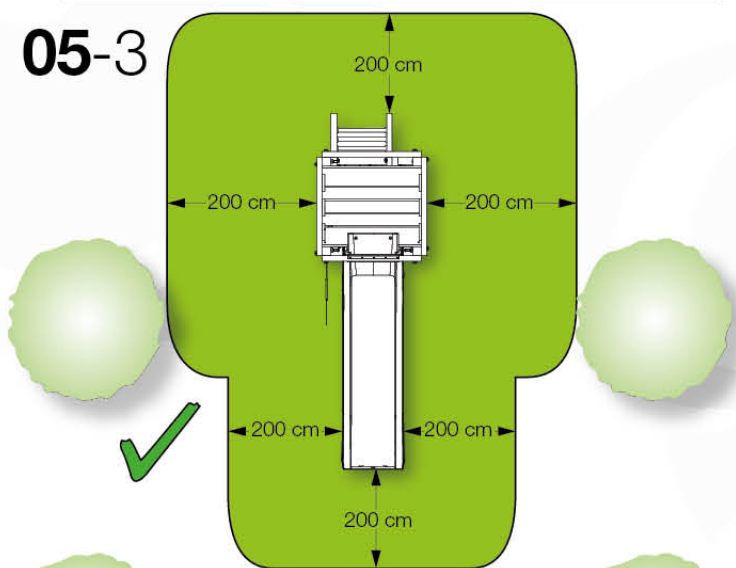

05 Safe Playground

05-1

05-2

05-3

05-4

05-5