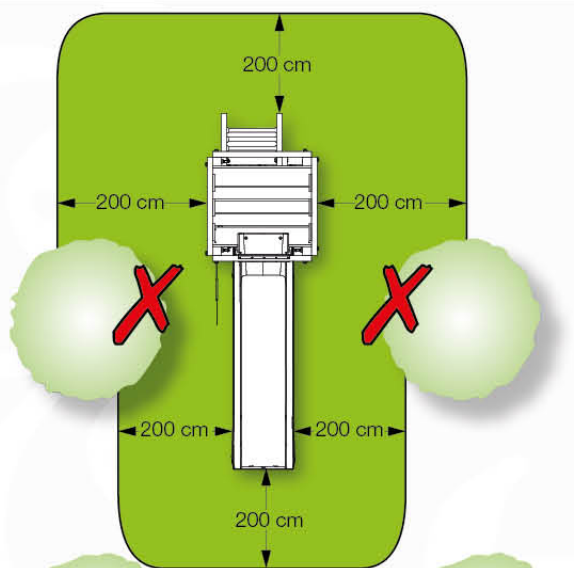

05 Safe Playground

05-1

05-2

05-3

05-4

05-5