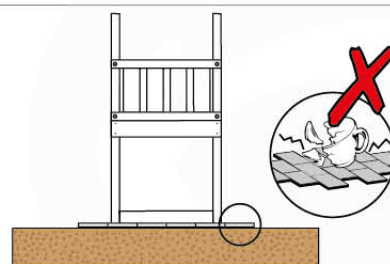

05 Safe Playground

05-1

05-2

05-3

05-4

05-5