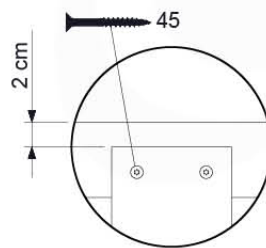

10 Balustrade (2x)

BL02

(194_101)

	PartNo	PartName	QTY.	
Hardware Pack	002_220	Gap Point Screw T25 - 5x45	16	
	100_601	002_223	Gap Point Screw T25 - 5x80	4
Timber	C74	Beam 740 mm	1	
	D65	Board 650 mm	4	

Balustrade 80 - P03 T - 15-7-2022 - v4

10-1

min. 26mm
max. 70mm