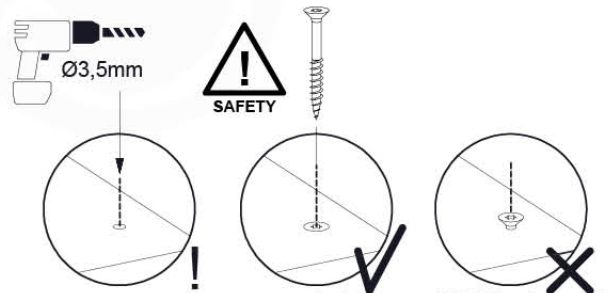

18 Slide Set

SL01

(194_107)

	PartNo	PartName	QTY.
Hardware Pack 100_605	000_101	Nail Pan Head	10
	002_223	Gap Point Screw T25 - 5x80	4
	002_308	Gap Point Screw T25 - 5x20	2
Other	120_102	Handgrip set (2x Complete)	1
	123_200	Bumperpad	1
	324_xxx 334_xxx	Wavy Star Slide XL 2200 mm / Wavy Star Slide XL 2650 mm	1
Timber	C74	Beam 740 mm	1

Slide set - P02 - 15-7-2022 - v4