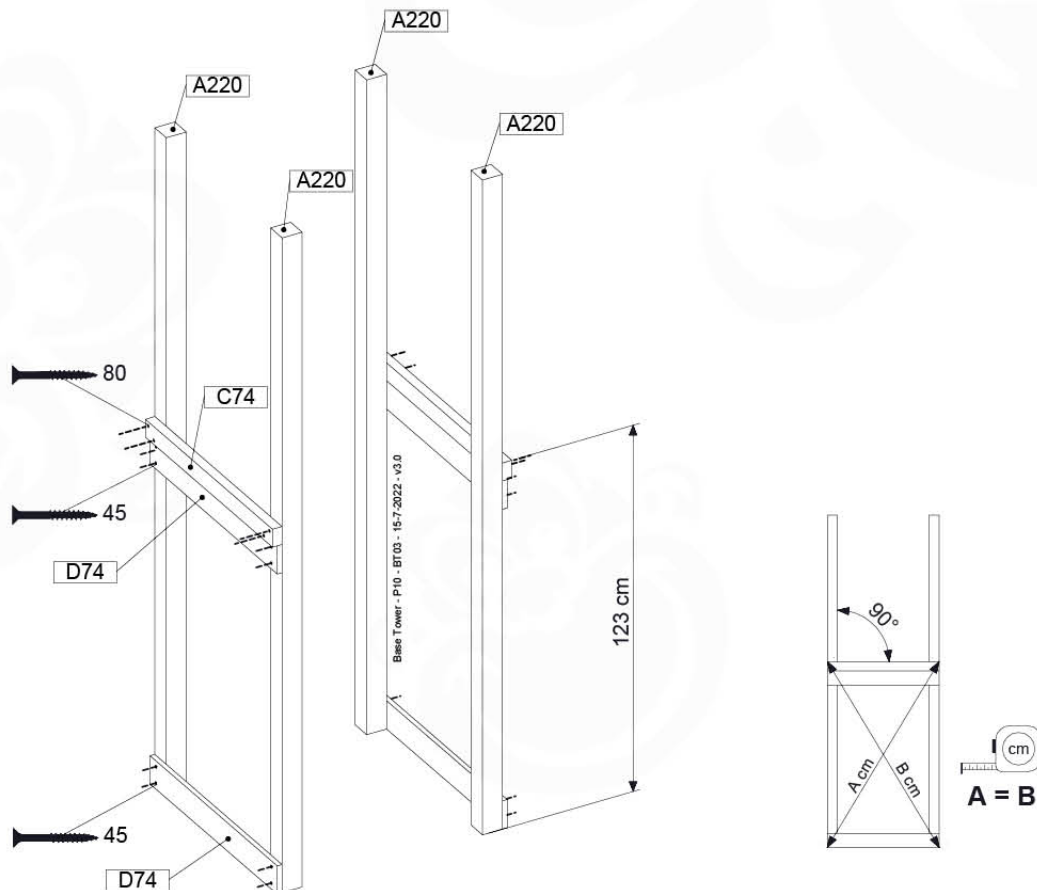

06 Playground Foundation

FD02

06-1

07 Base Tower

BT03

(194_100)

	PartNo	PartName	QTY.
Hardware Pack 100_600	001_406	Stealth Screw 8x45	6
	002_220	Gap Point Screw T25 - 5x45	76
	002_223	Gap Point Screw T25 - 5x80	16
Other	007_001	Ground-anchor	2
Hardware Pack 100_600	022_31x	bpc-base version 3	4
	022_84x	bpc cover	4
Wood	A220	Post 70x70 L2200	4
	C74	Beam 740 mm	4
	D60	Board 600 mm	10
	D74	Board 740 mm	8

Base Tower - P04 - BT03 - 15-7-2022 - v3.0

07-1

07-2

07-3

08 Extension Tower

ET01

(194_100)

	PartNo	PartName	QTY.
Hardware Pack 100_600	001_406	Stealth Screw 8x45	4
	002_220	Gap Point Screw T25 - 5x45	60
	002_223	Gap Point Screw T25 - 5x80	12
Other	007_001	Ground-anchor	2
Hardware Pack 100_600	022_31x	bpc-base version 3	2
	022_84x	bpc cover	2
Wood	A200	Post 70x70 L2000	2
	C74	Beam 740 mm	3
	D60	Board 600 mm	9
	D74	Board 740 mm	6