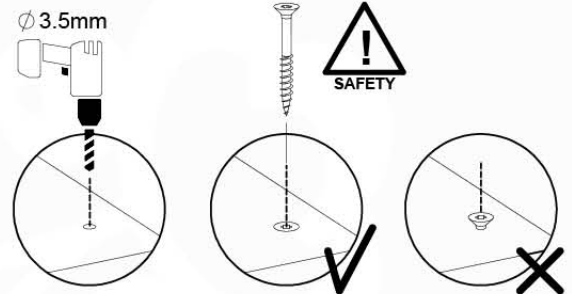

18-4

19 Firemans Pole

FP01

(201_275)

	PartNo	PartName	QTY.
Kit	201_275	Fireman's Pole kit (incl. 4x Screw T25 5x80)	1
Timber	C74	Beam 740 mm	1

Fireman's Pole AL - P102 U - 2010/4/2023 - v4

19-1

Fireman's Pole AL - P105 T - 2010/4/2023 - v4