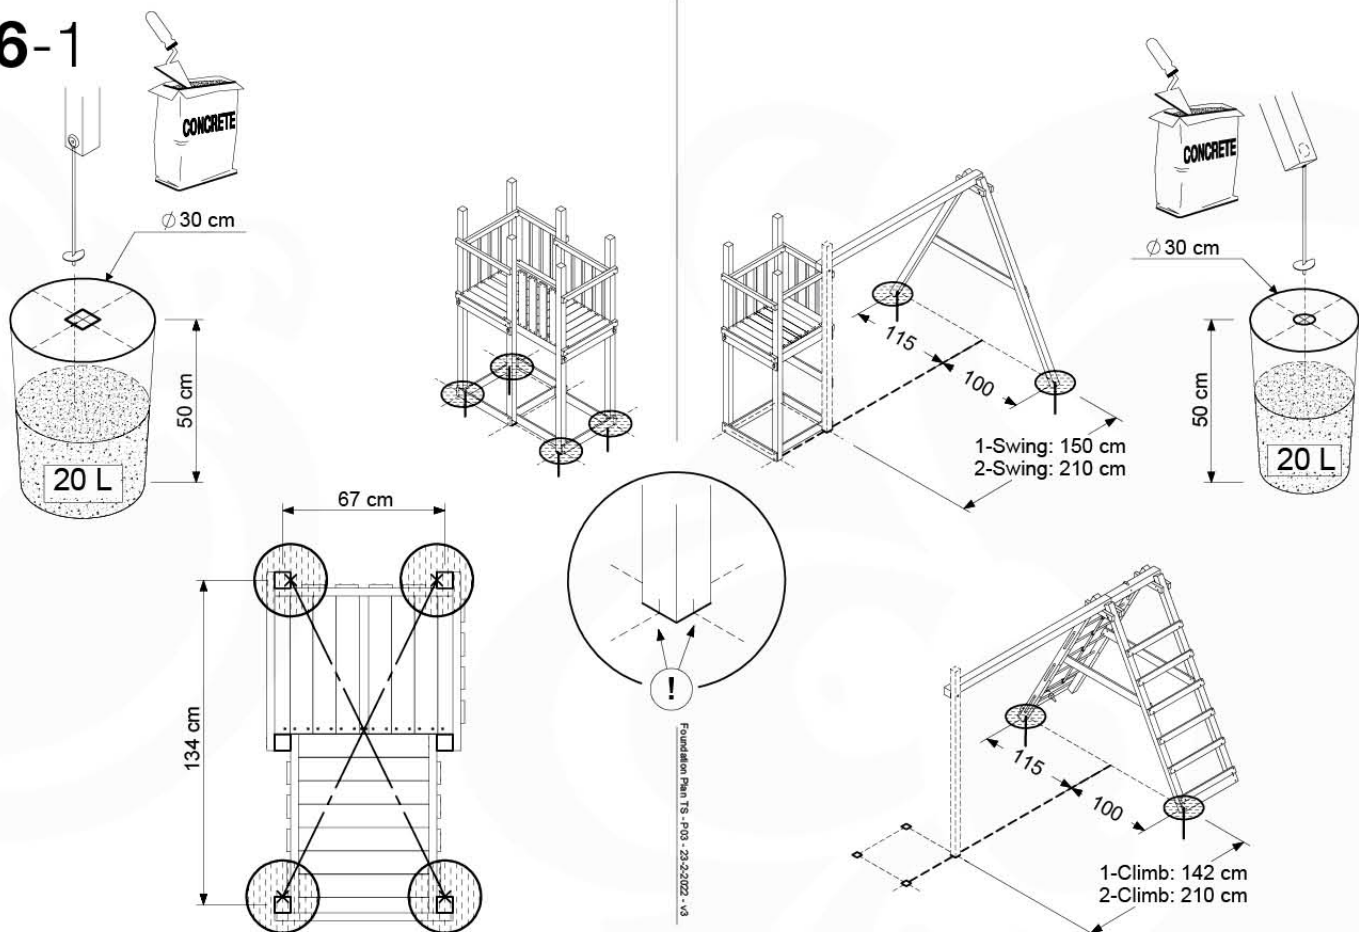

06 Playground Foundation

FD02

06-1

07 Base Tower

BT03

(194_100)

	PartNo	PartName	QTY.
Hardware Pack 100_600	001_406	Stealth Screw 8x45	6
	002_220	Gap Point Screw T25 - 5x45	76
	002_223	Gap Point Screw T25 - 5x80	16
Other	007_001	Ground-anchor	2
Hardware Pack 100_600	022_31x	bpc-base version 3	4
	022_84x	bpc cover	4
Wood	A220	Post 70x70 L2200	4
	C74	Beam 740 mm	4
	D60	Board 600 mm	10
	D74	Board 740 mm	8

Base Tower - P04 - BT03 - 15-7-2022 - v3.0

07-1

07-2

07-3

08 Extension Tower

ET01

(194_100)

	PartNo	PartName	QTY.
Hardware Pack 100_600	001_406	Stealth Screw 8x45	4
	002_220	Gap Point Screw T25 - 5x45	60
	002_223	Gap Point Screw T25 - 5x80	12
Other	007_001	Ground-anchor	2
Hardware Pack 100_600	022_31x	bpc-base version 3	2
	022_84x	bpc cover	2
Wood	A200	Post 70x70 L2000	2
	C74	Beam 740 mm	3
	D60	Board 600 mm	9
	D74	Board 740 mm	6