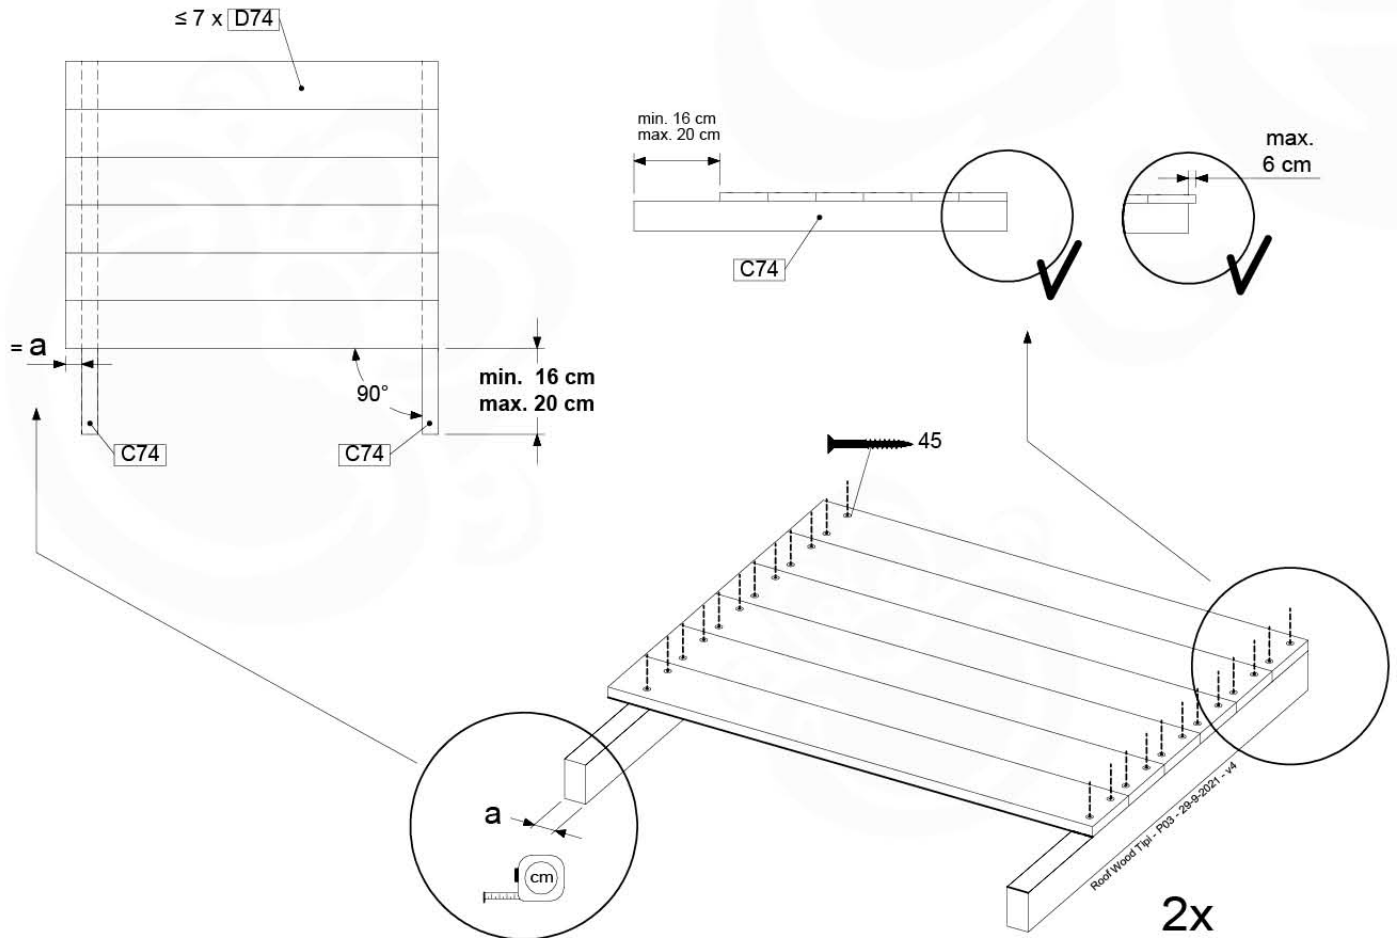

14 Roof Wooden Tipi

RF04

(194_110)

	PartNo	PartName	QTY.
Hardware Pack 100_608	001_411	Stealth Screw 8x60	6
	001_417	Stealth Screw 8x80	2
	002_220	Gap Point Screw T25 - 5x45	68
	002_223	Gap Point Screw T25 - 5x80	4
Other	022_31x	bpc-base version 3	6
	022_84x	bpc cover	6
Timber	C74	Beam 740 mm	4
	D56	Board L=(650 - board width) mm	2
	D65	Board 650 mm	2
	D74	Board 740 mm	14

Roof Wood Tipi - P02 - 29-9-2021 - v4

14-1