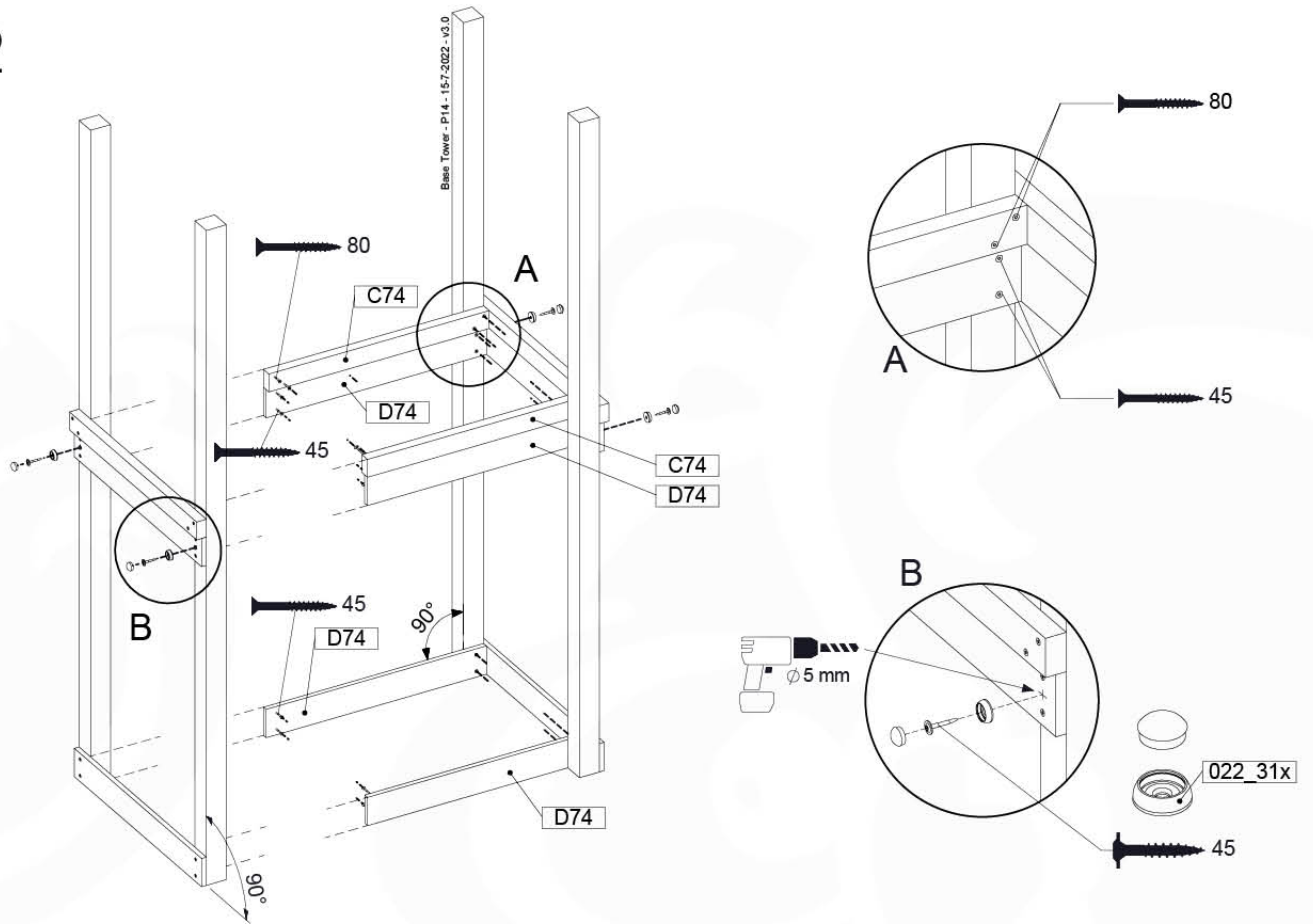

06 Playground Foundation

FD02

06-1

07 Base Tower

BT03

(194_100)

	PartNo	PartName	QTY.
Hardware Pack 100_600	001_406	Stealth Screw 8x45	6
	002_220	Gap Point Screw T25 - 5x45	76
	002_223	Gap Point Screw T25 - 5x80	16
Other	007_001	Ground-anchor	2
Hardware Pack 100_600	022_31x	bpc-base version 3	4
	022_84x	bpc cover	4
Wood	A220	Post 70x70 L2200	4
	C74	Beam 740 mm	4
	D60	Board 600 mm	10
	D74	Board 740 mm	8

Base Tower - P04 - BT03 - 15-7-2022 - v3.0

07-1

07-2

07-3

08 Extension Tower

ET01

(194_100)

	PartNo	PartName	QTY.
Hardware Pack 100_600	001_406	Stealth Screw 8x45	4
	002_220	Gap Point Screw T25 - 5x45	60
	002_223	Gap Point Screw T25 - 5x80	12
Other	007_001	Ground-anchor	2
Hardware Pack 100_600	022_31x	bpc-base version 3	2
	022_84x	bpc cover	2
Wood	A200	Post 70x70 L2000	2
	C74	Beam 740 mm	3
	D60	Board 600 mm	9
	D74	Board 740 mm	6