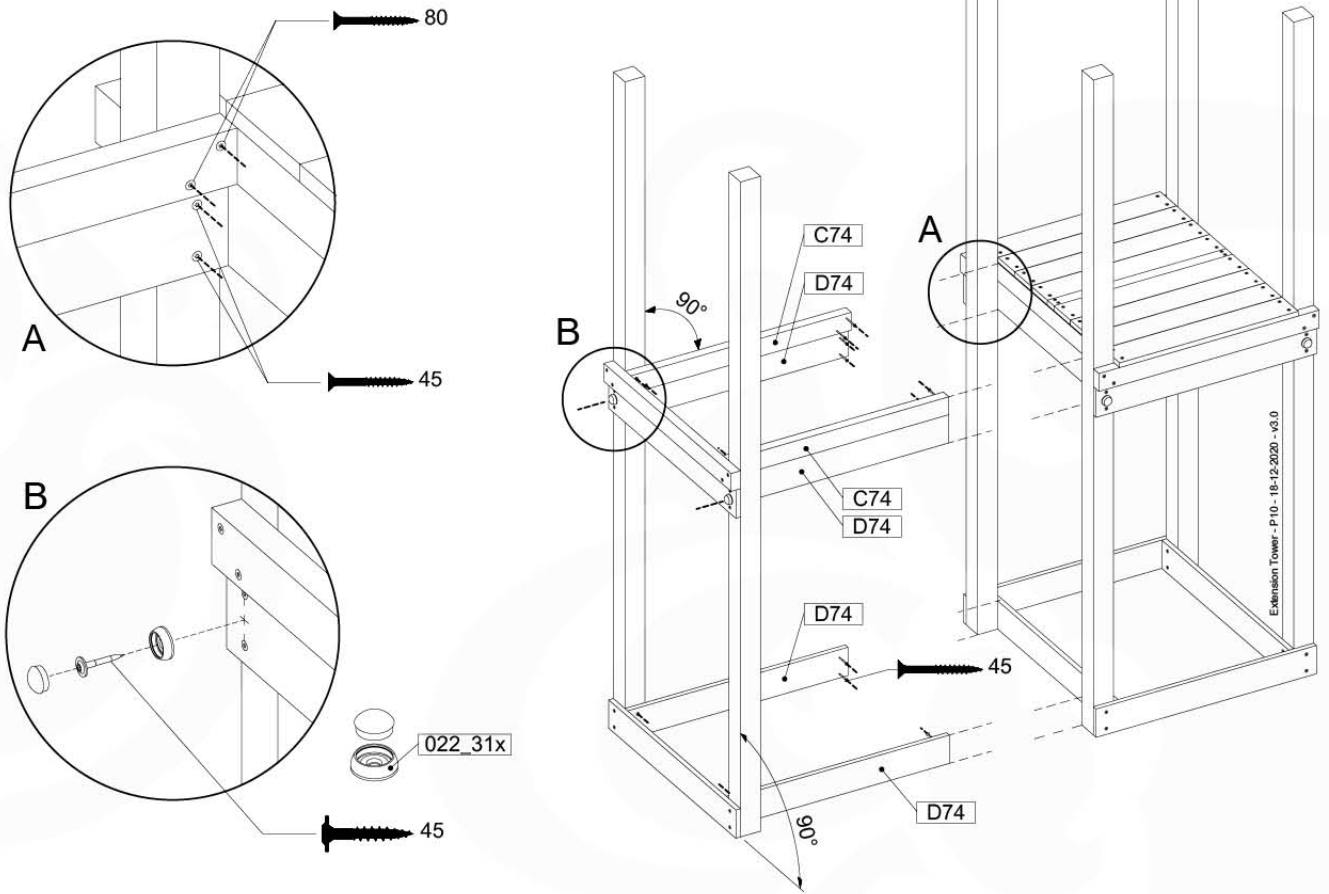

06 Playground Foundation

FD02

06-1

07 Base Tower

BT03

(194_100)

	PartNo	PartName	QTY.
Hardware Pack 100_600	001_406	Stealth Screw 8x45	6
	002_220	Gap Point Screw T25 - 5x45	76
	002_223	Gap Point Screw T25 - 5x80	16
Other	007_001	Ground-anchor	2
Hardware Pack 100_600	022_31x	bpc-base version 3	4
	022_84x	bpc cover	4
Wood	A220	Post 70x70 L2200	4
	C74	Beam 740 mm	4
	D60	Board 600 mm	10
	D74	Board 740 mm	8

Base Tower - P04 - BT03 - 15-7-2022 - v3.0

07-1

07-2

07-3

08 Extension Tower

ET01

(194_100)

	PartNo	PartName	QTY.
Hardware Pack 100_600	001_406	Stealth Screw 8x45	4
	002_220	Gap Point Screw T25 - 5x45	60
	002_223	Gap Point Screw T25 - 5x80	12
Other	007_001	Ground-anchor	2
Hardware Pack 100_600	022_31x	bpc-base version 3	2
	022_84x	bpc cover	2
Wood	A200	Post 70x70 L2000	2
	C74	Beam 740 mm	3
	D60	Board 600 mm	9
	D74	Board 740 mm	6

Extension Tower - P02 - ET01 - 18-12-2020 - v3.0

08-1

08-2

08-3

09 Balustrade (1x)

BL01

(194_101)

	PartNo	PartName	QTY.
Hardware Pack	002_220	Gap Point Screw T25 - 5x45	16
	100_601	002_223	Gap Point Screw T25 - 5x80
Timber	C74	Beam 740 mm	1
	D65	Board 650 mm	4