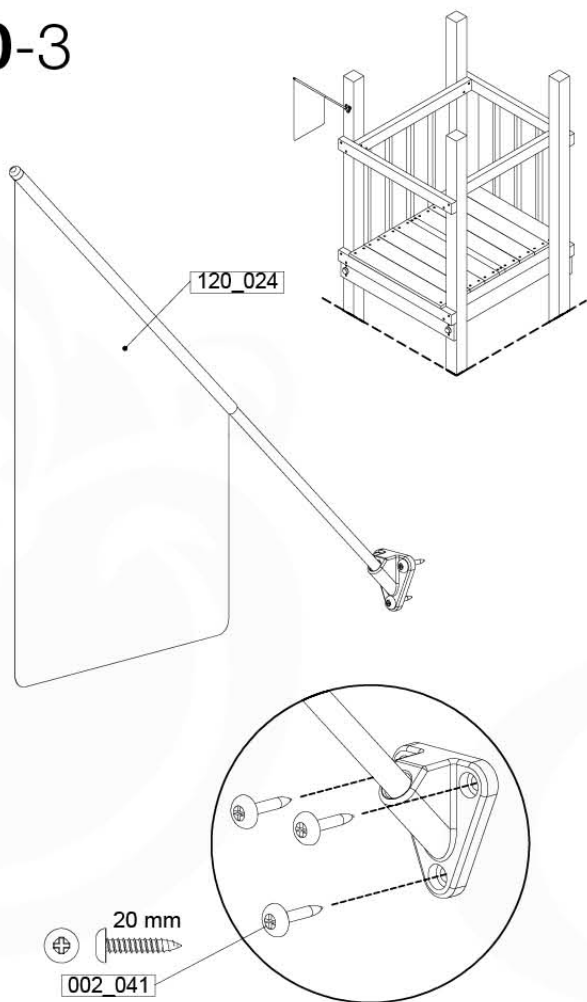

20-3

20-4

Accessory set - P04 - 05/07/2023 - v5

20-5 Safety check

21 Download and Saving

+

Manual Part 1

Accessory set - P05 - 05/07/2023 - v5