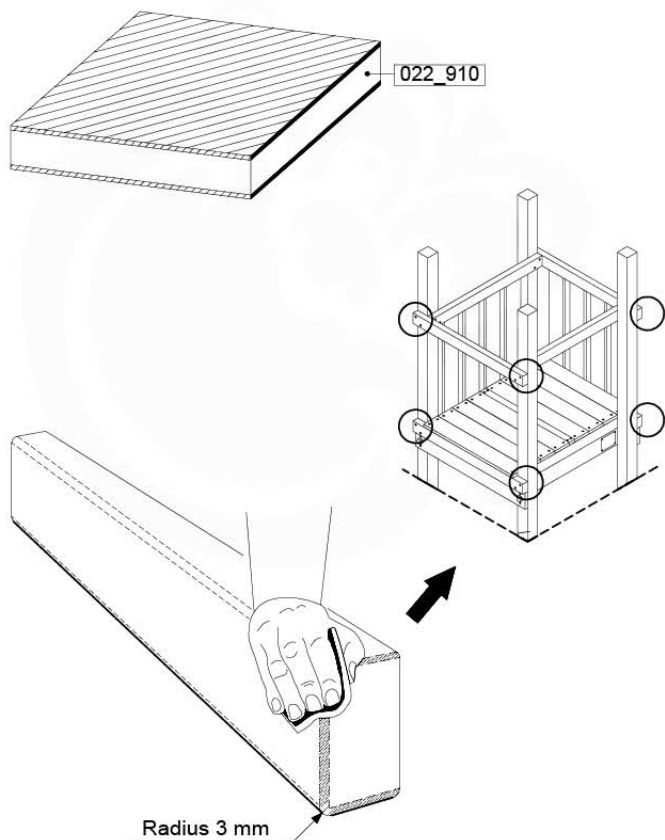

20-5 Safety check

21 Download and Saving

+

Manual Part 1

Accessory set - P05 - 05/07/2023 - v5