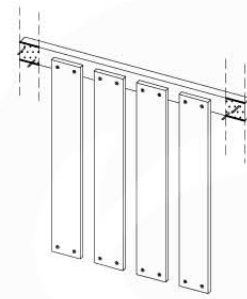

09 Balustrade (1x)

BL01

(194_101)

	PartNo	PartName	QTY.	
Hardware Pack	002_220	Gap Point Screw T25 - 5x45	16	
	100_601	002_223	Gap Point Screw T25 - 5x80	4
Timber	C74	Beam 740 mm	1	
	D65	Board 650 mm	4	

Balustrade 80 - P02 U - 15-7-2022 - v4