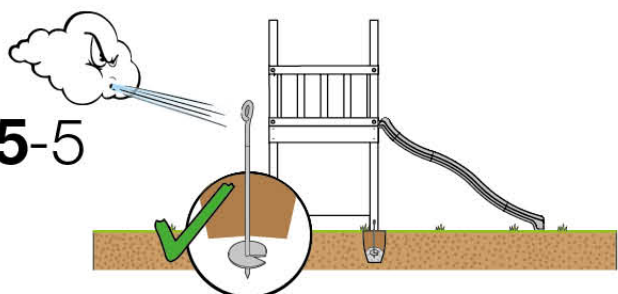

06 Playground Foundation

FD02

06-1

07 Base Tower

BT03

(194_100)

	PartNo	PartName	QTY.
Hardware Pack 100_600	001_406	Stealth Screw 8x45	6
	002_220	Gap Point Screw T25 - 5x45	76
	002_223	Gap Point Screw T25 - 5x80	16
Other	007_001	Ground-anchor	2
Hardware Pack 100_600	022_31x	bpc-base version 3	4
	022_84x	bpc cover	4
Wood	A220	Post 70x70 L2200	4
	C74	Beam 740 mm	4
	D60	Board 600 mm	10
	D74	Board 740 mm	8