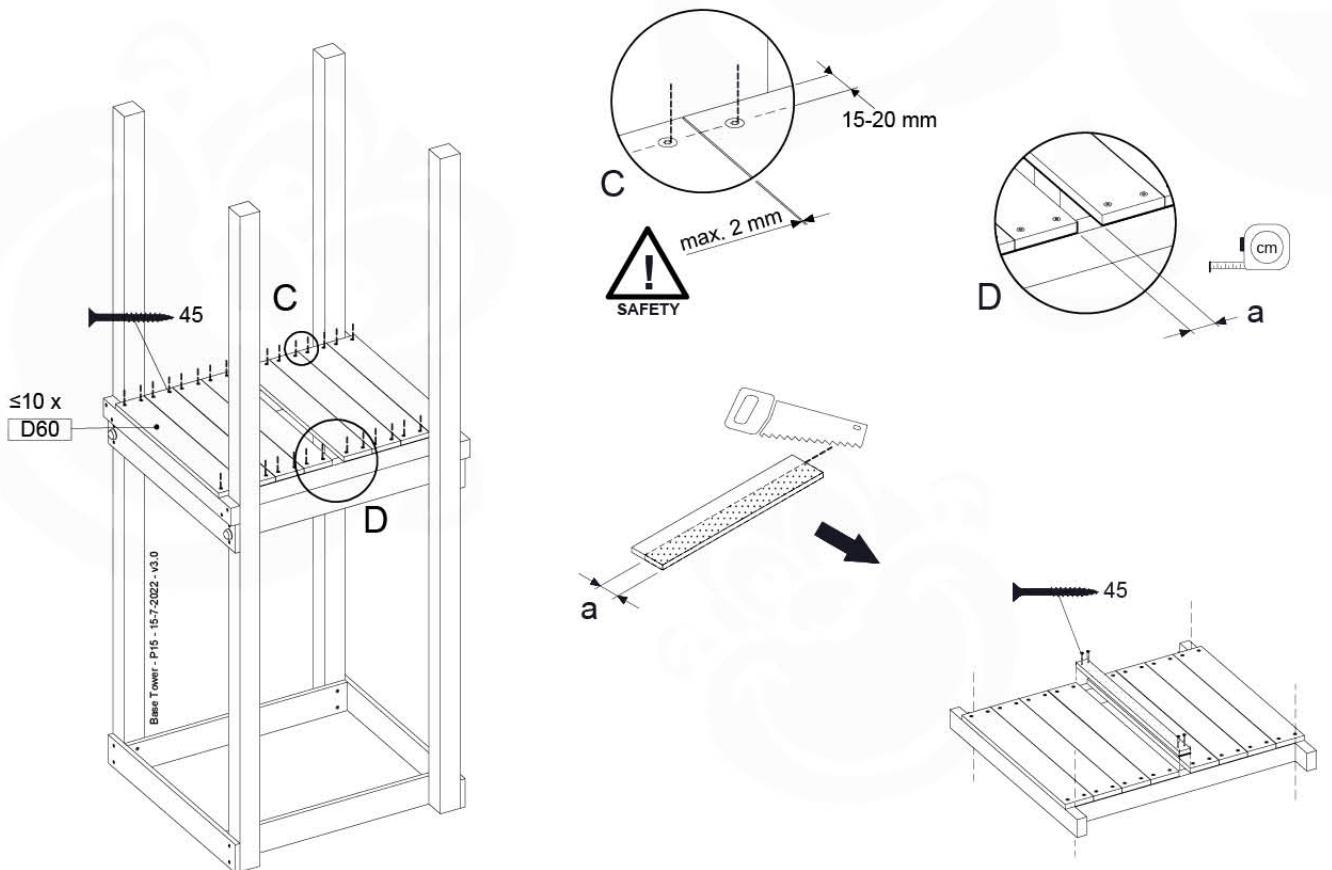

06 Playground Foundation

FD02

06-1

07 Base Tower

BT03

(194_100)

	PartNo	PartName	QTY.
Hardware Pack 100_600	001_406	Stealth Screw 8x45	6
	002_220	Gap Point Screw T25 - 5x45	76
	002_223	Gap Point Screw T25 - 5x80	16
Other	007_001	Ground-anchor	2
Hardware Pack 100_600	022_31x	bpc-base version 3	4
	022_84x	bpc cover	4
Wood	A220	Post 70x70 L2200	4
	C74	Beam 740 mm	4
	D60	Board 600 mm	10
	D74	Board 740 mm	8

Base Tower - P04 - BT03 - 15-7-2022 - v3.0

07-1

07-2

07-3

08 Extension Tower

ET01

(194_100)

	PartNo	PartName	QTY.
Hardware Pack 100_600	001_406	Stealth Screw 8x45	4
	002_220	Gap Point Screw T25 - 5x45	60
	002_223	Gap Point Screw T25 - 5x80	12
Other	007_001	Ground-anchor	2
Hardware Pack 100_600	022_31x	bpc-base version 3	2
	022_84x	bpc cover	2
Wood	A200	Post 70x70 L2000	2
	C74	Beam 740 mm	3
	D60	Board 600 mm	9
	D74	Board 740 mm	6

Extension Tower - P02 - ET01 - 18-12-2020 - v3.0

08-1

08-2

08-3

09 Balustrade (1x)

BL01

(194_101)

	PartNo	PartName	QTY.
Hardware Pack	002_220	Gap Point Screw T25 - 5x45	16
	100_601	002_223	Gap Point Screw T25 - 5x80
Timber	C74	Beam 740 mm	1
	D65	Board 650 mm	4