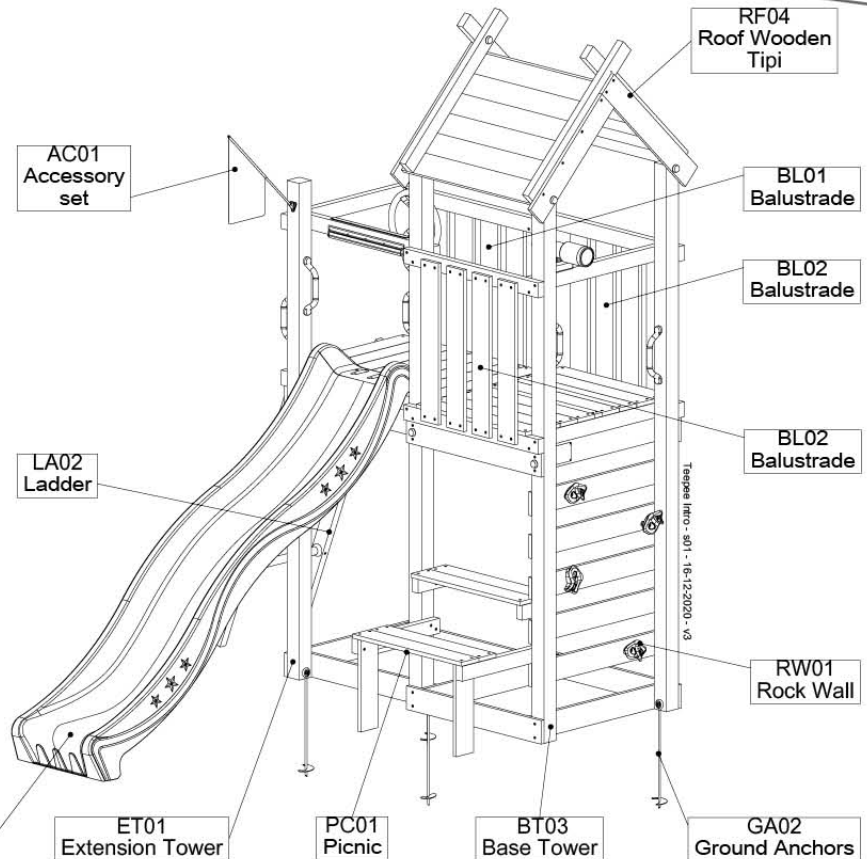

Part 2

Assembly

Instructions

Jungle Teepee

803_208

Manual Part 1

Important

This assembly manual should always be read in conjunction with the General Safety manual part as included in the hardware package of your playground equipment. Please read these safety instructions carefully before starting the assembly work.

Jungle Gym

BACKYARD PLAYGROUNDS

since 1988

6h