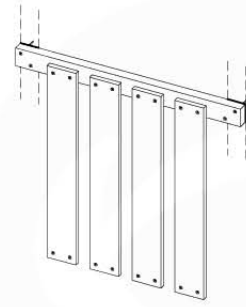

10 Balustrade (2x)

BL02

(194_101)

	PartNo	PartName	QTY.	
Hardware Pack	002_220	Gap Point Screw T25 - 5x45	16	
	100_601	002_223	Gap Point Screw T25 - 5x80	4
Timber	C74	Beam 740 mm	1	
	D65	Board 650 mm	4	

Balustrade 80 - P03 T - 15-7-2022 - v4