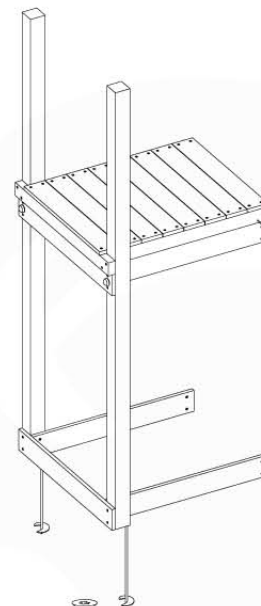

06 Playground Foundation

FD02

06-1

07 Base Tower

BT03

(194_100)

	PartNo	PartName	QTY.
Hardware Pack 100_600	001_406	Stealth Screw 8x45	6
	002_220	Gap Point Screw T25 - 5x45	76
	002_223	Gap Point Screw T25 - 5x80	16
Other	007_001	Ground-anchor	2
Hardware Pack 100_600	022_31x	bpc-base version 3	4
	022_84x	bpc cover	4
Wood	A220	Post 70x70 L2200	4
	C74	Beam 740 mm	4
	D60	Board 600 mm	10
	D74	Board 740 mm	8

Base Tower - P04 - BT03 - 15-7-2022 - v3.0

07-1

07-2

07-3

08 Extension Tower

ET01

(194_100)

	PartNo	PartName	QTY.
Hardware Pack 100_600	001_406	Stealth Screw 8x45	4
	002_220	Gap Point Screw T25 - 5x45	60
	002_223	Gap Point Screw T25 - 5x80	12
Other	007_001	Ground-anchor	2
Hardware Pack 100_600	022_31x	bpc-base version 3	2
	022_84x	bpc cover	2
Wood	A200	Post 70x70 L2000	2
	C74	Beam 740 mm	3
	D60	Board 600 mm	9
	D74	Board 740 mm	6

Extension Tower - P02 - ET01 - 18-12-2020 - v3.0

08-1

08-2

08-3

09 Balustrade (1x)

BL01

(194_101)

	PartNo	PartName	QTY.
Hardware Pack	002_220	Gap Point Screw T25 - 5x45	16
	100_601	002_223	Gap Point Screw T25 - 5x80
Timber	C74	Beam 740 mm	1
	D65	Board 650 mm	4

Balustrade 80 - P02 U - 15-7-2022 - v4

09-1

min. 26mm
max. 70mm

10 Balustrade (2x)

BL02

(194_101)

	PartNo	PartName	QTY.
Hardware Pack	002_220	Gap Point Screw T25 - 5x45	16
	100_601	002_223	Gap Point Screw T25 - 5x80
Timber	C74	Beam 740 mm	1
	D65	Board 650 mm	4