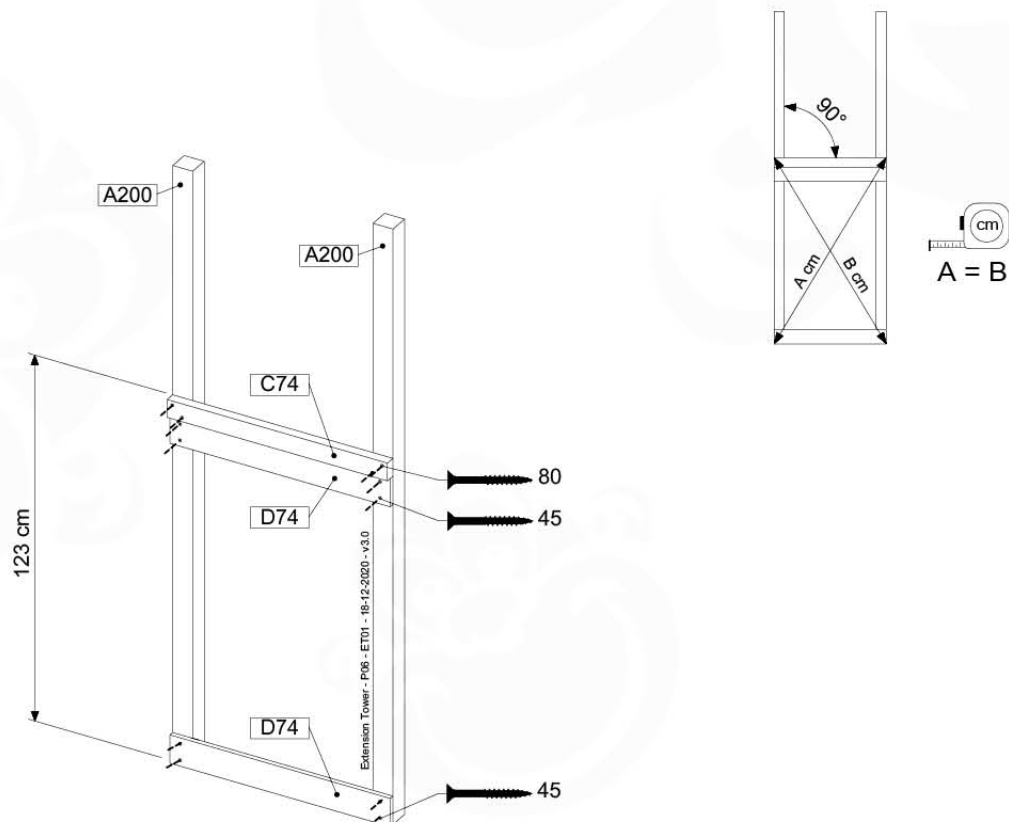

Base Tower - P04 - BT03 - 15-7-2022 - v3.0

07-1

07-2

07-3

08 Extension Tower

ET01

(194_100)

	PartNo	PartName	QTY.
Hardware Pack 100_600	001_406	Stealth Screw 8x45	4
	002_220	Gap Point Screw T25 - 5x45	60
	002_223	Gap Point Screw T25 - 5x80	12
Other	007_001	Ground-anchor	2
Hardware Pack 100_600	022_31x	bpc-base version 3	2
	022_84x	bpc cover	2
Wood	A200	Post 70x70 L2000	2
	C74	Beam 740 mm	3
	D60	Board 600 mm	9
	D74	Board 740 mm	6

Extension Tower - P02 - ET01 - 18-12-2020 - v3.0

08-1

08-2

08-3

09 Balustrade (1x)

BL01

(194_101)

	PartNo	PartName	QTY.
Hardware Pack	002_220	Gap Point Screw T25 - 5x45	16
	100_601	002_223	Gap Point Screw T25 - 5x80
Timber	C74	Beam 740 mm	1
	D65	Board 650 mm	4