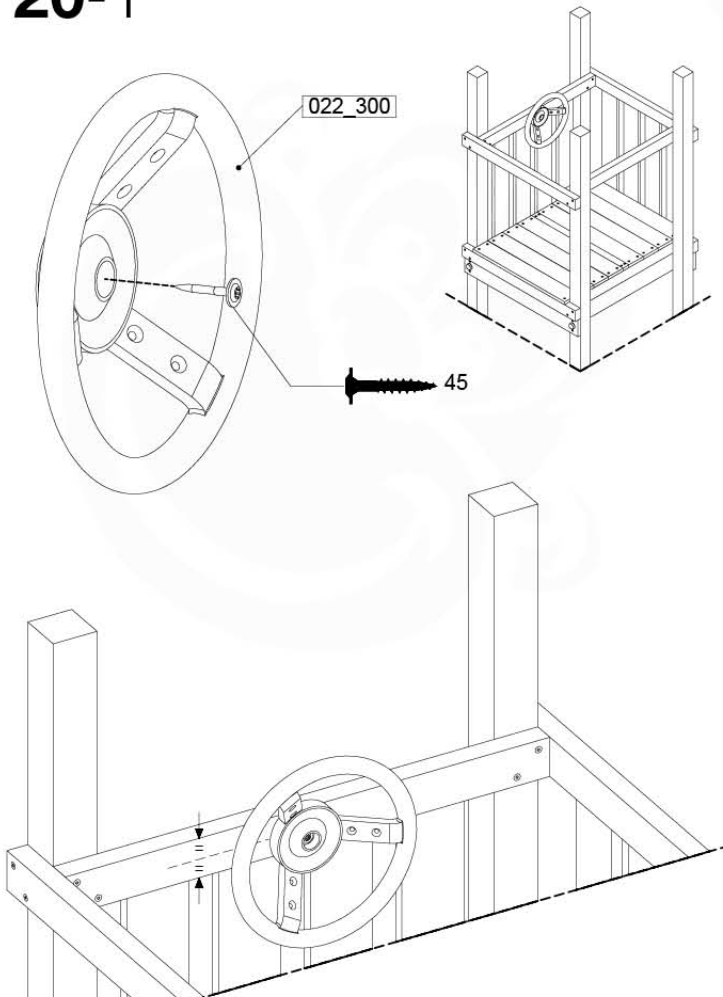

20 Accessories

AC01

(194_119)

	PartNo	PartName	QTY.
Hardware Pack 100_617	001_406	Stealth Screw 8x45	1
	002_041	Dome head screw 4.5 x 20 mm	3
	002_042	Dome head screw 3.5 x 13mm	4
	002_219	Gap Point Screw T25 - 5x30	2
Other	022_300	Steering Wheel	1
	022_800	Rail P/T 105	1
	022_910	Sandpad	1
	103_901	Logo ID Plate	1
	104_107	Tool Set Climbing Units	1
	120_024	Tower Flag	1
	122_302	Telescope	1

Accessory set - P02 - 09/07/2023 - v5

20-1

20-2

Accessory set - P03 - 09/07/2023 - v5