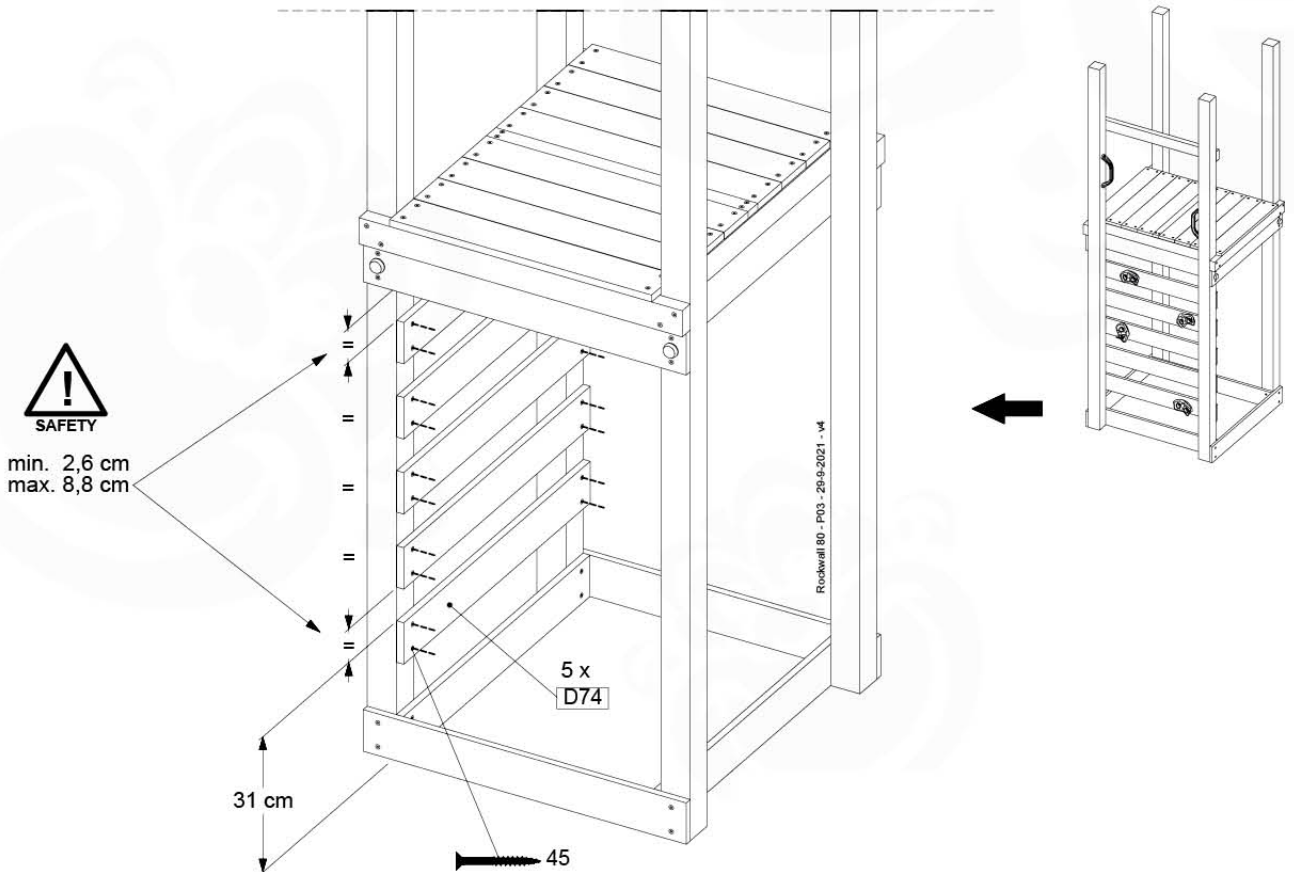

11-1

Rockwall 80 - P03 - 29-9-2021 - v4