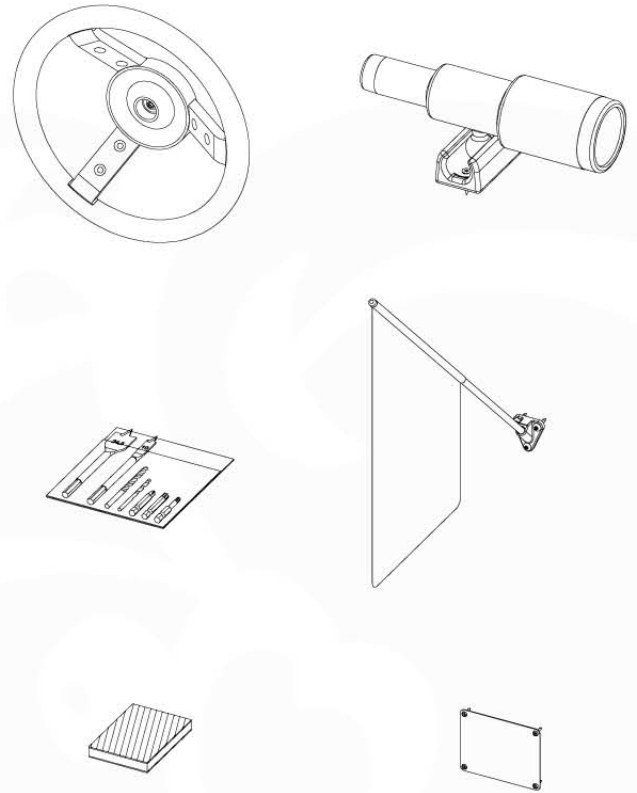

20 Accessories

AC01

(194_119)

	PartNo	PartName	QTY.
Hardware Pack 100_617	001_406	Stealth Screw 8x45	1
	002_041	Dome head screw 4.5 x 20 mm	3
	002_042	Dome head screw 3.5 x 13mm	4
	002_219	Gap Point Screw T25 - 5x30	2
Other	022_300	Steering Wheel	1
	022_800	Rail P/T 105	1
	022_910	Sandpad	1
	103_901	Logo ID Plate	1
	104_107	Tool Set Climbing Units	1
	120_024	Tower Flag	1
	122_302	Telescope	1

Accessory set - P02 - 09/07/2023 - v5