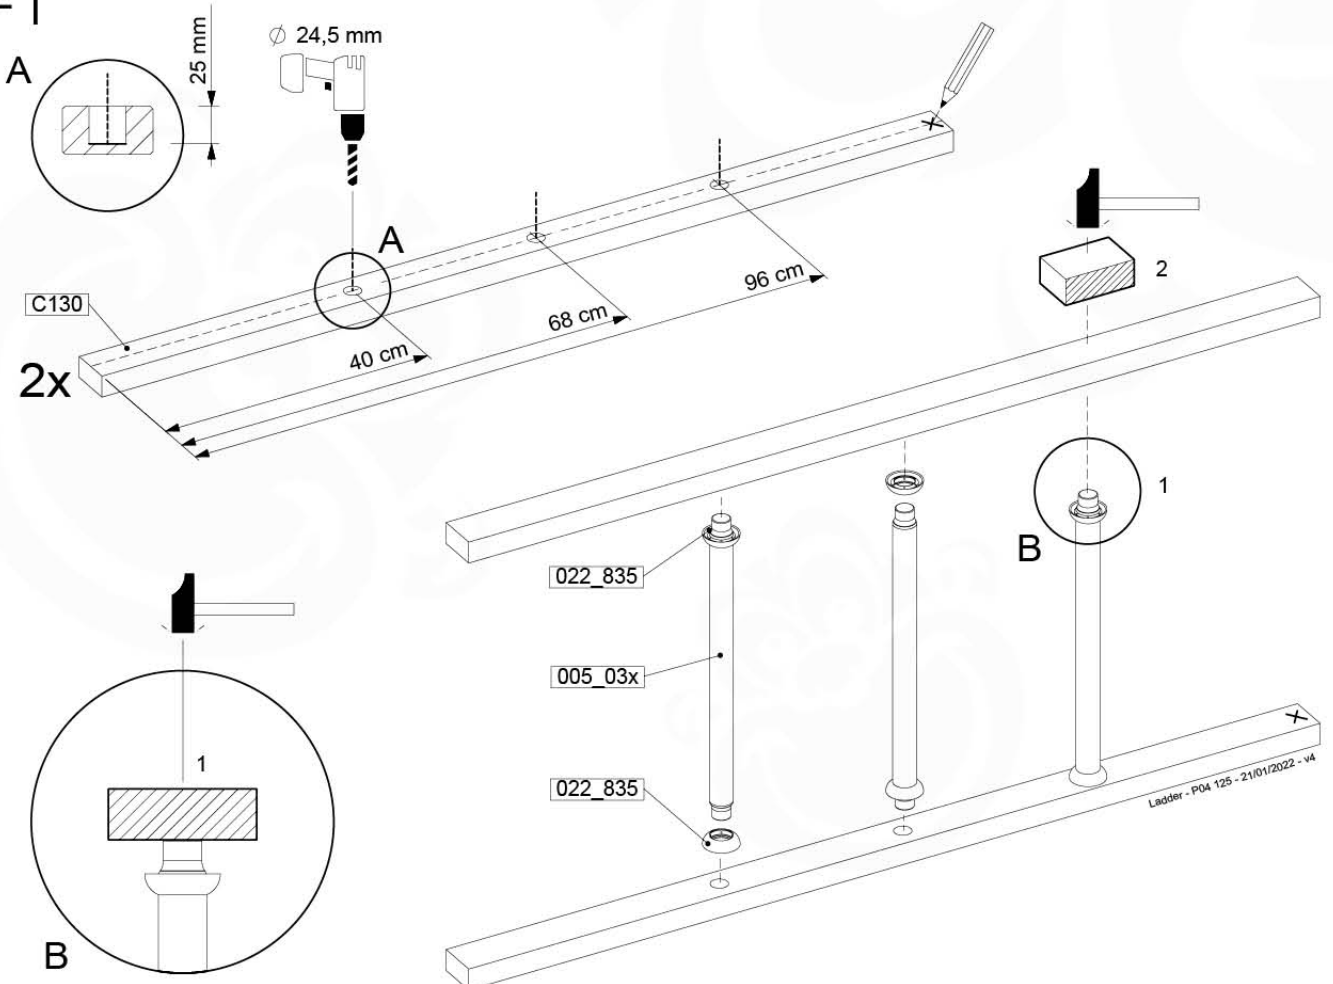

12 Ladder

LA02

(194_103)

	PartNo	PartName	QTY.
Hardware Pack 100_603	001_404	Stealth Screw 8x30	4
	002_219	Gap Point Screw T25 - 5x30	4
	002_220	Gap Point Screw T25 - 5x45	6
	002_223	Gap Point Screw T25 - 5x80	4
Other	005_03x	Ladder Rung Y/B/G/R	3
	005_522	Connection Bracket Mini Market	2
	022_835	Rung Cap	6
	120_102	Handgrip set (2x Complete)	1
Timber	C74	Beam 740 mm	1
	C130	Beam 1300 mm	2

Ladder - P02 125 - 21/01/2022 - v4

12-1