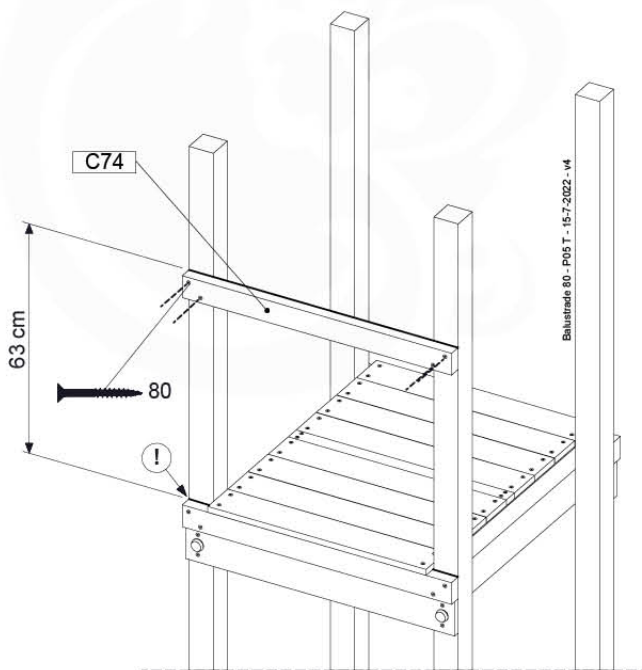

10 Balustrade (2x)

BL02

(194_101)

	PartNo	PartName	QTY.	
Hardware Pack	002_220	Gap Point Screw T25 - 5x45	16	
	100_601	002_223	Gap Point Screw T25 - 5x80	4
Timber	C74	Beam 740 mm	1	
	D65	Board 650 mm	4	

Balustrade 80 - P03 T - 15-7-2022 - v4

10-1

min. 26mm
max. 70mm