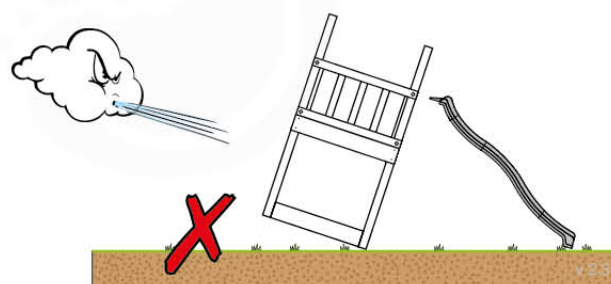

06 Playground Foundation

FD02

06-1

07 Base Tower

BT03

(194_100)

	PartNo	PartName	QTY.
Hardware Pack 100_600	001_406	Stealth Screw 8x45	6
	002_220	Gap Point Screw T25 - 5x45	76
	002_223	Gap Point Screw T25 - 5x80	16
Other	007_001	Ground-anchor	2
Hardware Pack 100_600	022_31x	bpc-base version 3	4
	022_84x	bpc cover	4
Wood	A220	Post 70x70 L2200	4
	C74	Beam 740 mm	4
	D60	Board 600 mm	10
	D74	Board 740 mm	8