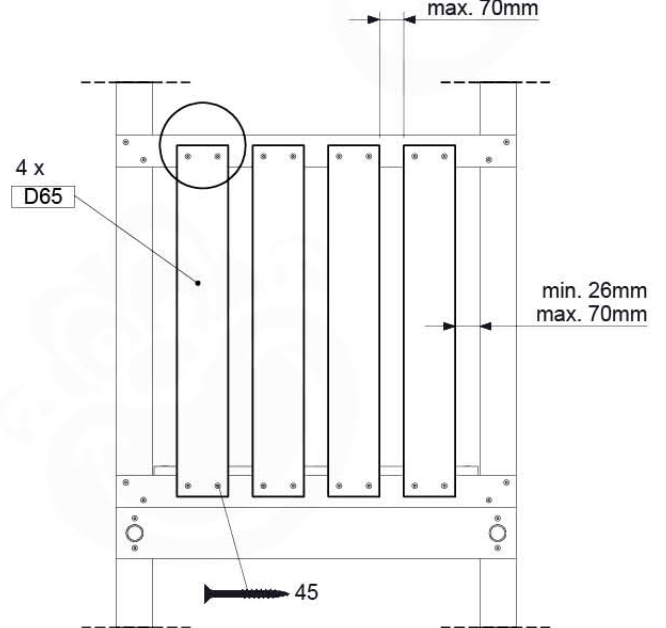

min. 26mm
max. 70mm