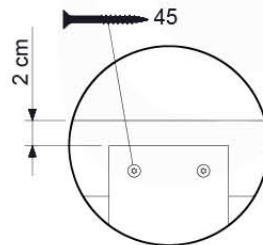

09 Balustrade (1x)

BL01

(194_101)

	PartNo	PartName	QTY.	
Hardware Pack	002_220	Gap Point Screw T25 - 5x45	16	
	100_601	002_223	Gap Point Screw T25 - 5x80	4
Timber	C74	Beam 740 mm	1	
	D65	Board 650 mm	4	

Balustrade 80 - P02 U - 15-7-2022 - v4

09-1

min. 26mm
max. 70mm