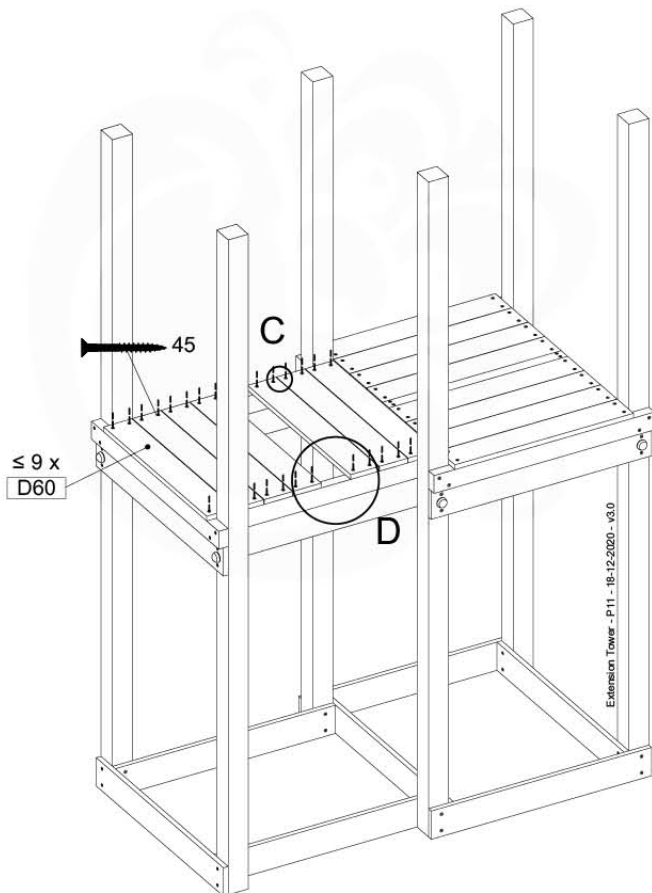

Base Tower - P04 - BT03 - 15-7-2022 - v3.0

07-1

07-2

07-3

08 Extension Tower

ET01

(194_100)

	PartNo	PartName	QTY.
Hardware Pack 100_600	001_406	Stealth Screw 8x45	4
	002_220	Gap Point Screw T25 - 5x45	60
	002_223	Gap Point Screw T25 - 5x80	12
Other	007_001	Ground-anchor	2
Hardware Pack 100_600	022_31x	bpc-base version 3	2
	022_84x	bpc cover	2
Wood	A200	Post 70x70 L2000	2
	C74	Beam 740 mm	3
	D60	Board 600 mm	9
	D74	Board 740 mm	6

Extension Tower - P02 - ET01 - 18-12-2020 - v3.0

08-1

08-2

08-3

09 Balustrade (1x)

BL01

(194_101)

	PartNo	PartName	QTY.
Hardware Pack	002_220	Gap Point Screw T25 - 5x45	16
	100_601	002_223	Gap Point Screw T25 - 5x80
Timber	C74	Beam 740 mm	1
	D65	Board 650 mm	4

Balustrade 80 - P02 U - 15-7-2022 - v4

09-1

min. 26mm
max. 70mm

10 Balustrade (2x)

BL02

(194_101)

	PartNo	PartName	QTY.
Hardware Pack	002_220	Gap Point Screw T25 - 5x45	16
	100_601	002_223	Gap Point Screw T25 - 5x80
Timber	C74	Beam 740 mm	1
	D65	Board 650 mm	4