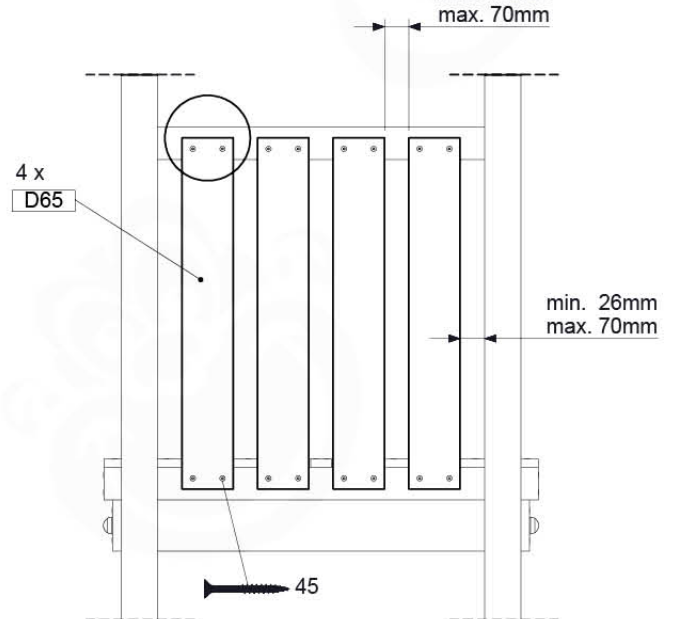

min. 26mm
max. 70mm