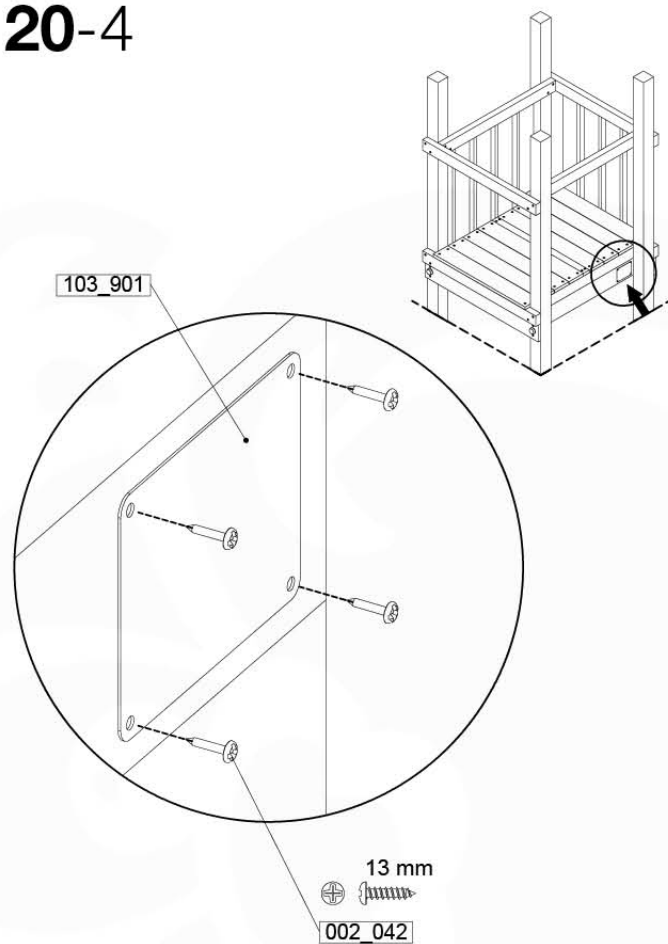

20-4

Accessory set - P04 - 05/07/2023 - v5