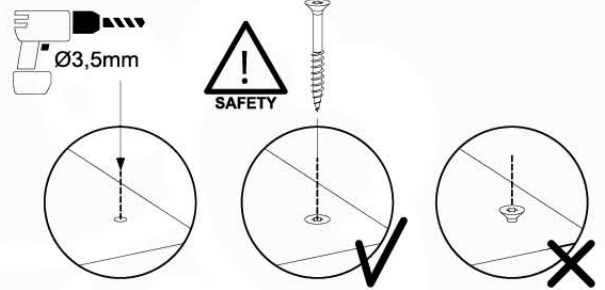

14 Roof Wooden Tipi

RF04

(194_110)

	PartNo	PartName	QTY.
Hardware Pack 100_608	001_411	Stealth Screw 8x60	6
	001_417	Stealth Screw 8x80	2
	002_220	Gap Point Screw T25 - 5x45	68
	002_223	Gap Point Screw T25 - 5x80	4
Other	022_31x	bpc-base version 3	6
	022_84x	bpc cover	6
Timber	C74	Beam 740 mm	4
	D56	Board L=(650 - board width) mm	2
	D65	Board 650 mm	2
	D74	Board 740 mm	14

Roof Wood Tipi - P02 - 29-9-2021 - v4