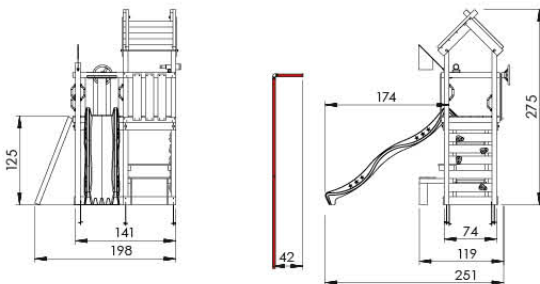

Part 2

Assembly

Instructions

Jungle Teepee

803_208

Manual Part 1

Important

This assembly manual should always be read in conjunction with the General Safety manual part as included in the hardware package of your playground equipment. Please read these safety instructions carefully before starting the assembly work.

Jungle Gym

BACKYARD PLAYGROUNDS

since 1988

6h