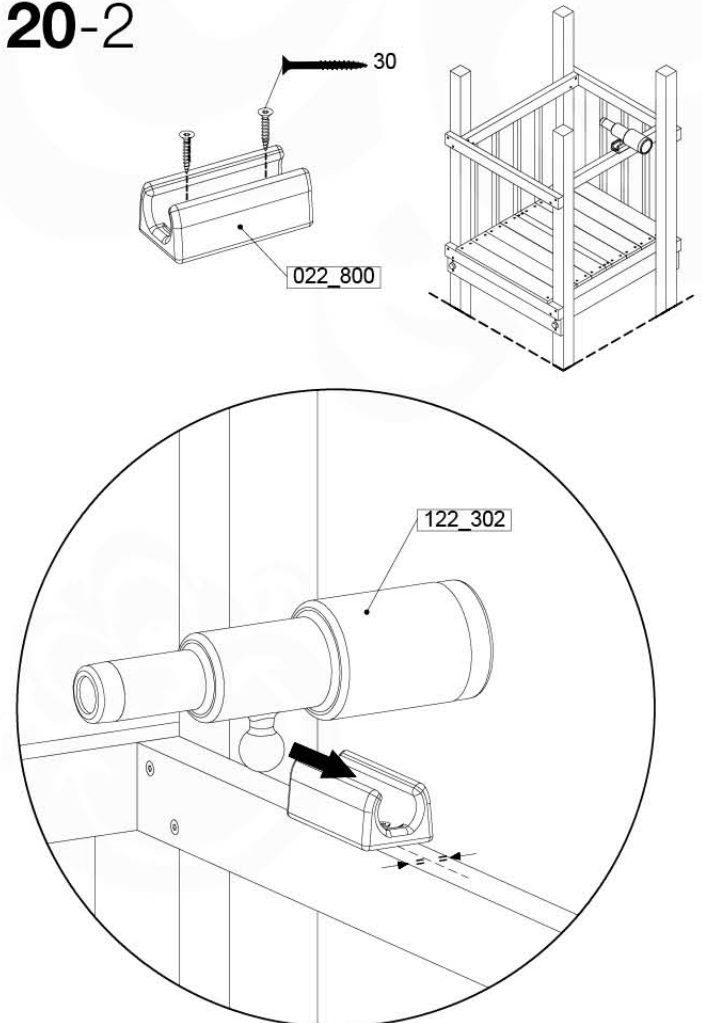

20-2

Accessory set - P03 - 09/07/2023 - v5