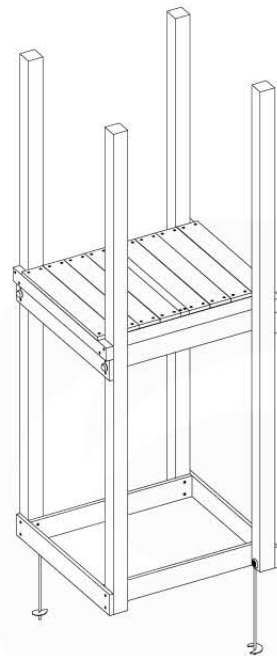

06 Playground Foundation

FD02

06-1

07 Base Tower

BT03

(194_100)

	PartNo	PartName	QTY.
Hardware Pack 100_600	001_406	Stealth Screw 8x45	6
	002_220	Gap Point Screw T25 - 5x45	76
	002_223	Gap Point Screw T25 - 5x80	16
Other	007_001	Ground-anchor	2
Hardware Pack 100_600	022_31x	bpc-base version 3	4
	022_84x	bpc cover	4
Wood	A220	Post 70x70 L2200	4
	C74	Beam 740 mm	4
	D60	Board 600 mm	10
	D74	Board 740 mm	8

Base Tower - P04 - BT03 - 15-7-2022 - v3.0

07-1

07-2

07-3

08 Extension Tower

ET01

(194_100)

	PartNo	PartName	QTY.
Hardware Pack 100_600	001_406	Stealth Screw 8x45	4
	002_220	Gap Point Screw T25 - 5x45	60
	002_223	Gap Point Screw T25 - 5x80	12
Other	007_001	Ground-anchor	2
Hardware Pack 100_600	022_31x	bpc-base version 3	2
	022_84x	bpc cover	2
Wood	A200	Post 70x70 L2000	2
	C74	Beam 740 mm	3
	D60	Board 600 mm	9
	D74	Board 740 mm	6

Extension Tower - P02 - ET01 - 18-12-2020 - v3.0

08-1

08-2

08-3

09 Balustrade (1x)

BL01

(194_101)

	PartNo	PartName	QTY.
Hardware Pack	002_220	Gap Point Screw T25 - 5x45	16
	100_601	002_223	Gap Point Screw T25 - 5x80
Timber	C74	Beam 740 mm	1
	D65	Board 650 mm	4