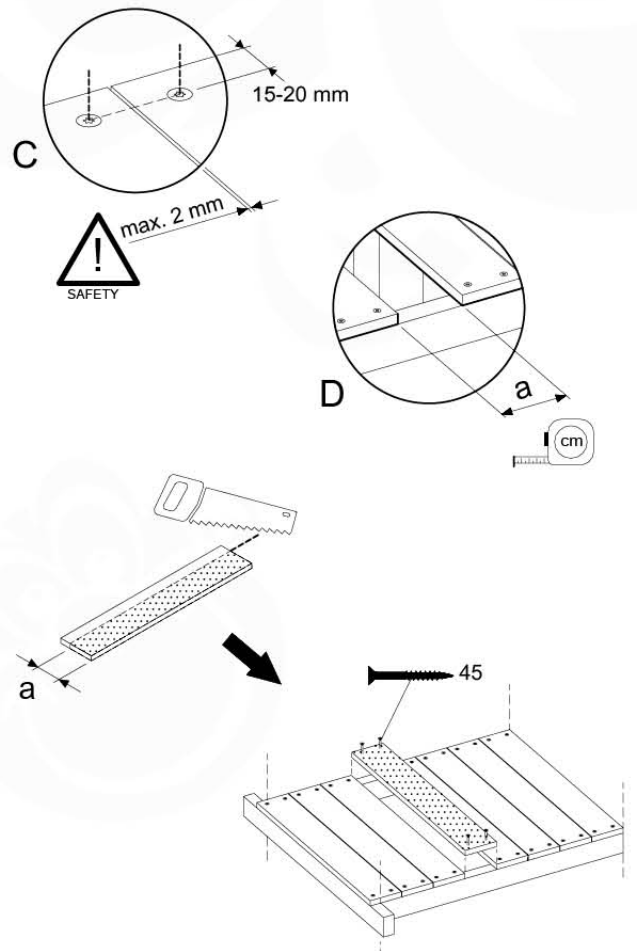

Base Tower - P04 - BT03 - 15-7-2022 - v3.0

07-1

07-2

07-3

08 Extension Tower

ET01

(194_100)

	PartNo	PartName	QTY.
Hardware Pack 100_600	001_406	Stealth Screw 8x45	4
	002_220	Gap Point Screw T25 - 5x45	60
	002_223	Gap Point Screw T25 - 5x80	12
Other	007_001	Ground-anchor	2
Hardware Pack 100_600	022_31x	bpc-base version 3	2
	022_84x	bpc cover	2
Wood	A200	Post 70x70 L2000	2
	C74	Beam 740 mm	3
	D60	Board 600 mm	9
	D74	Board 740 mm	6

Extension Tower - P02 - ET01 - 18-12-2020 - v3.0

08-1

08-2

08-3

09 Balustrade (1x)

BL01

(194_101)

	PartNo	PartName	QTY.
Hardware Pack	002_220	Gap Point Screw T25 - 5x45	16
	100_601	002_223	Gap Point Screw T25 - 5x80
Timber	C74	Beam 740 mm	1
	D65	Board 650 mm	4

Balustrade 80 - P02 U - 15-7-2022 - v4

09-1

min. 26mm
max. 70mm

10 Balustrade (2x)

BL02

(194_101)

	PartNo	PartName	QTY.
Hardware Pack	002_220	Gap Point Screw T25 - 5x45	16
	100_601	002_223	Gap Point Screw T25 - 5x80
Timber	C74	Beam 740 mm	1
	D65	Board 650 mm	4