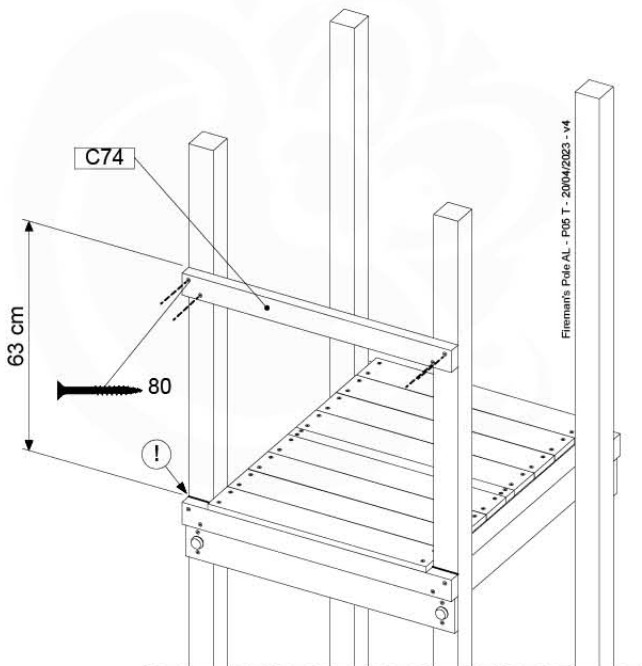

18-4

19 Firemans Pole

FP01

(201_275)

	PartNo	PartName	QTY.
Kit	201_275	Fireman's Pole kit (incl. 4x Screw T25 5x80)	1
Timber	C74	Beam 740 mm	1

Fireman's Pole AL - P102 U - 2010/4/2023 - v4

19-1

Fireman's Pole AL - P105 T - 2010/4/2023 - v4