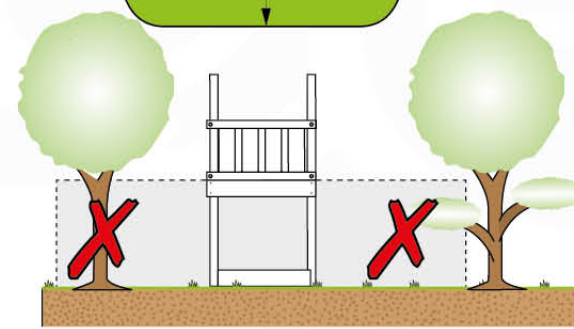

05 Safe Playground

05-1

05-2

05-3

05-4

05-5