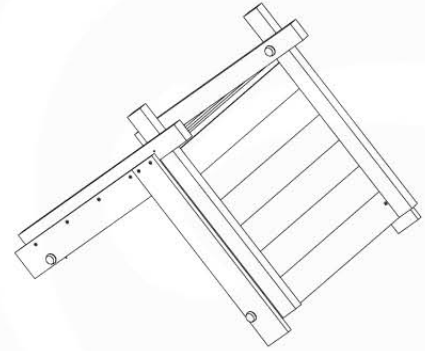

14 Roof Wooden Tipi

RF04

(194_110)

	PartNo	PartName	QTY.
Hardware Pack 100_608	001_411	Stealth Screw 8x60	6
	001_417	Stealth Screw 8x80	2
	002_220	Gap Point Screw T25 - 5x45	68
	002_223	Gap Point Screw T25 - 5x80	4
Other	022_31x	bpc-base version 3	6
	022_84x	bpc cover	6
Timber	C74	Beam 740 mm	4
	D56	Board L=(650 - board width) mm	2
	D65	Board 650 mm	2
	D74	Board 740 mm	14

Roof Wood Tipi - P02 - 29-9-2021 - v4