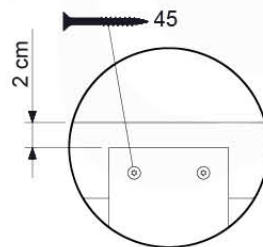

09 Balustrade (1x)

BL01

(194_101)

	PartNo	PartName	QTY.	
Hardware Pack	002_220	Gap Point Screw T25 - 5x45	16	
	100_601	002_223	Gap Point Screw T25 - 5x80	4
Timber	C74	Beam 740 mm	1	
	D65	Board 650 mm	4	

Balustrade 80 - P02 U - 15-7-2022 - v4

09-1

min. 26mm
max. 70mm