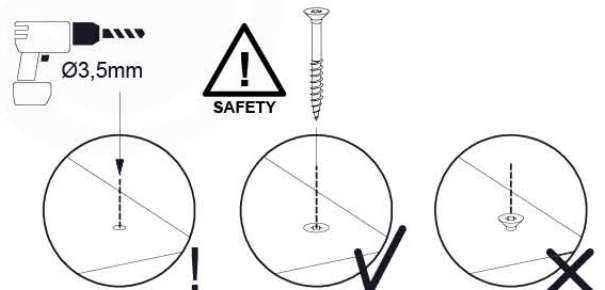

18 Slide Set

SL02

(194_107)

	PartNo	PartName	QTY.
Hardware Pack 100_605	000_101	Nail Pan Head	10
	002_223	Gap Point Screw T25 - 5x80	4
	002_308	Gap Point Screw T25 - 5x20	2
Other	120_102	Handgrip set (2x Complete)	1
	123_200	Bumperpad	1
	324_xxx 334_xxx	Wavy Star Slide XL 2200 mm / Wavy Star Slide XL 2650 mm	1
Timber	C74	Beam 740 mm	1

Slide set - P02 - 15-7-2022 - v4