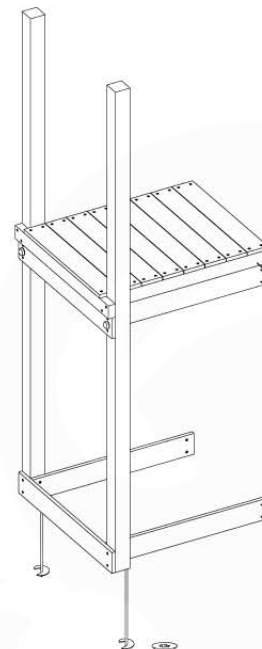

08 Extension Tower

ET02

(194_100)

	PartNo	PartName	QTY.
Hardware Pack 100_600	001_406	Stealth Screw 8x45	4
	002_220	Gap Point Screw T25 - 5x45	60
	002_223	Gap Point Screw T25 - 5x80	12
Other	007_001	Ground-anchor	2
Hardware Pack 100_600	022_31x	bpc-base version 3	2
	022_84x	bpc cover	2
Wood	A220	Post 70x70 L2200	2
	C74	Beam 740 mm	3
	D60	Board 600 mm	9
	D74	Board 740 mm	6

Extension Tower - P03 - ET02 - 18-12-2020 - v3.0