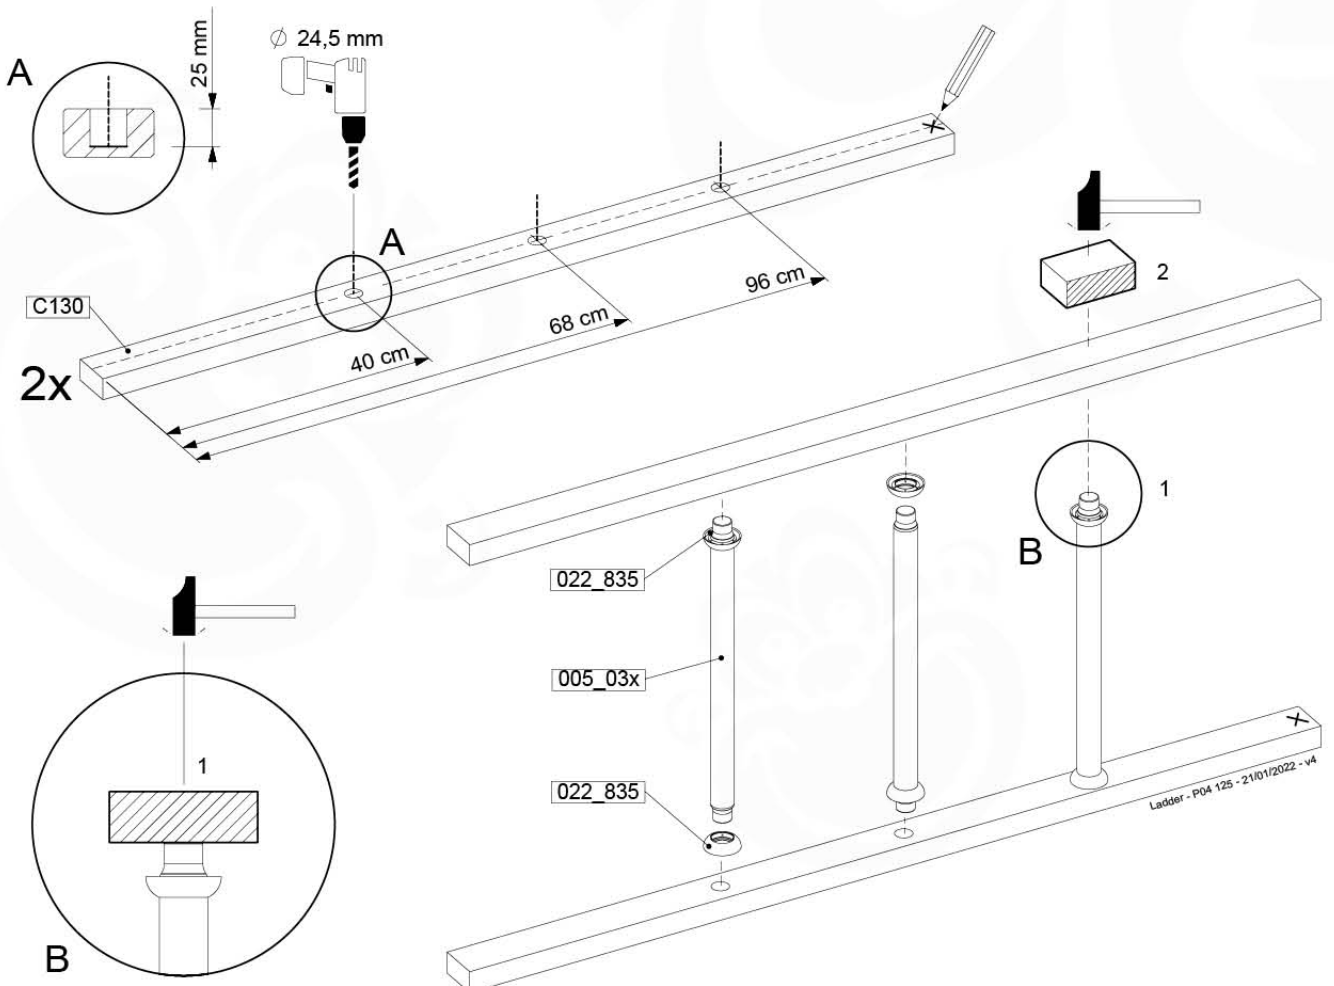

14-1

Ladder - P04 125 - 21/01/2022 - v4