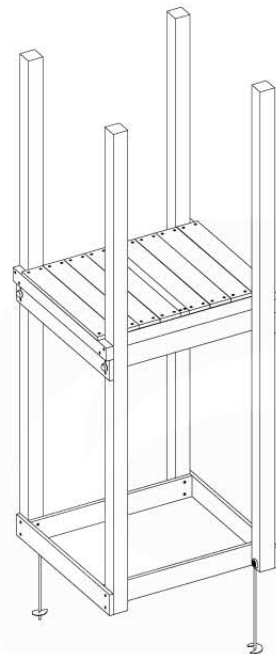

07 Base Tower

BT03

(194_100)

	PartNo	PartName	QTY.
Hardware Pack 100_600	001_406	Stealth Screw 8x45	6
	002_220	Gap Point Screw T25 - 5x45	76
	002_223	Gap Point Screw T25 - 5x80	16
Other	007_001	Ground-anchor	2
Hardware Pack 100_600	022_31x	bpc-base version 3	4
	022_84x	bpc cover	4
Wood	A220	Post 70x70 L2200	4
	C74	Beam 740 mm	4
	D60	Board 600 mm	10
	D74	Board 740 mm	8

Base Tower - P10 - BT03 - 15-7-2022 - v3.0