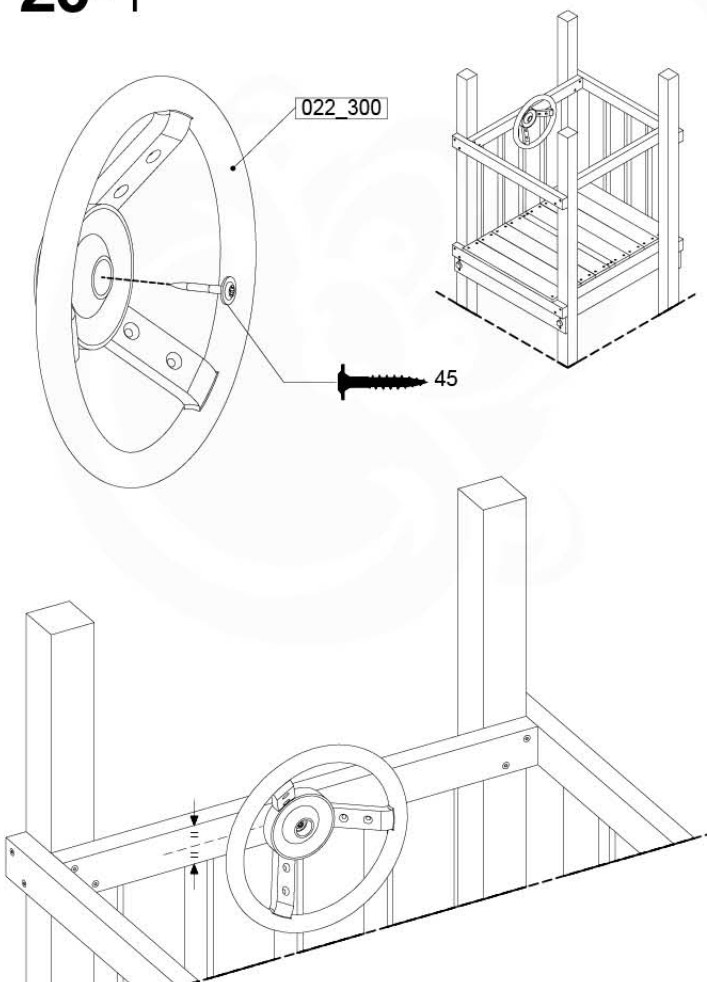

20 Accessories

AC01

(194_119)

	PartNo	PartName	QTY.
Hardware Pack 100_617	001_406	Stealth Screw 8x45	1
	002_041	Dome head screw 4.5 x 20 mm	3
	002_042	Dome head screw 3.5 x 13mm	4
	002_219	Gap Point Screw T25 - 5x30	2
Other	022_300	Steering Wheel	1
	022_800	Rail P/T 105	1
	022_910	Sandpad	1
	103_901	Logo ID Plate	1
	104_107	Tool Set Climbing Units	1
	120_024	Tower Flag	1
	122_302	Telescope	1

Accessory set - P02 - 05/07/2023 - v5

20-1

20-2

Accessory set - P02 - 05/07/2023 - v5