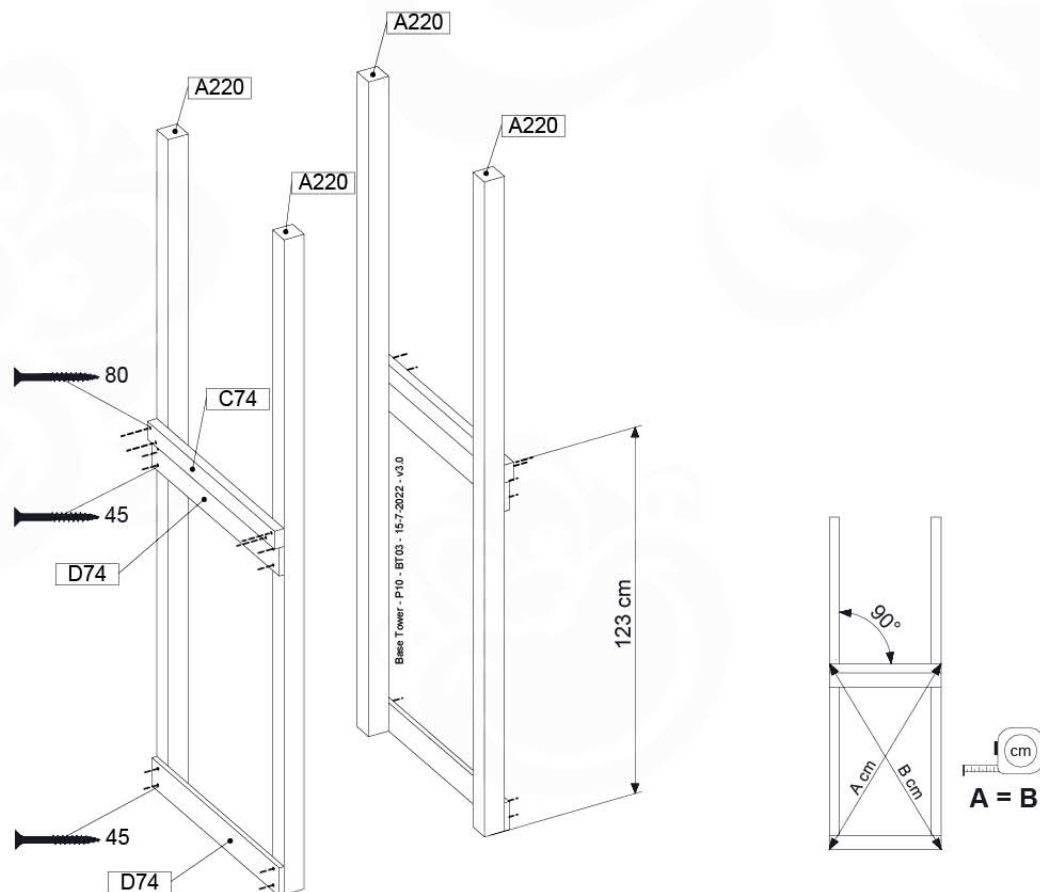

07 Base Tower

BT03

(194_100)

	PartNo	PartName	QTY.
Hardware Pack 100_600	001_406	Stealth Screw 8x45	6
	002_220	Gap Point Screw T25 - 5x45	76
	002_223	Gap Point Screw T25 - 5x80	16
Other	007_001	Ground-anchor	2
Hardware Pack 100_600	022_31x	bpc-base version 3	4
	022_84x	bpc cover	4
Wood	A220	Post 70x70 L2200	4
	C74	Beam 740 mm	4
	D60	Board 600 mm	10
	D74	Board 740 mm	8

Base Tower - P10 - BT03 - 15-7-2022 - v3.0

07-1