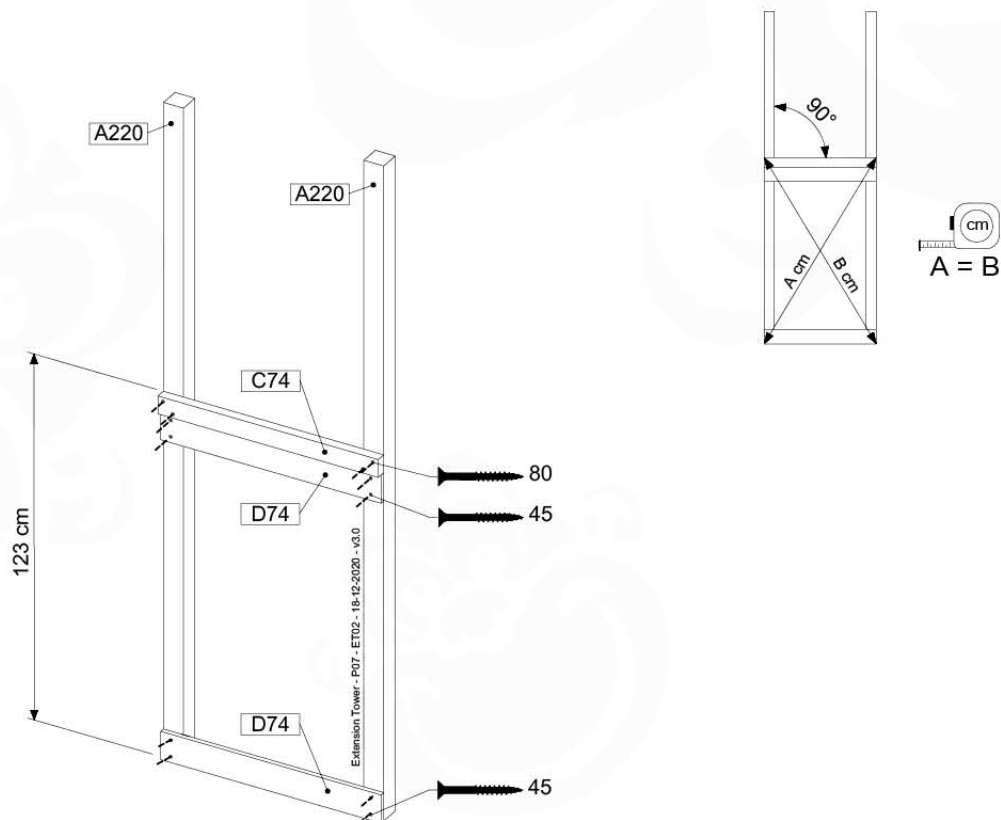

08 Extension Tower

ET02

(194_100)

	PartNo	PartName	QTY.
Hardware Pack 100_600	001_406	Stealth Screw 8x45	4
	002_220	Gap Point Screw T25 - 5x45	60
	002_223	Gap Point Screw T25 - 5x80	12
Other	007_001	Ground-anchor	2
Hardware Pack 100_600	022_31x	bpc-base version 3	2
	022_84x	bpc cover	2
Wood	A220	Post 70x70 L2200	2
	C74	Beam 740 mm	3
	D60	Board 600 mm	9
	D74	Board 740 mm	6

Extension Tower - P03 - ET02 - 18-12-2020 - v3.0

08-1