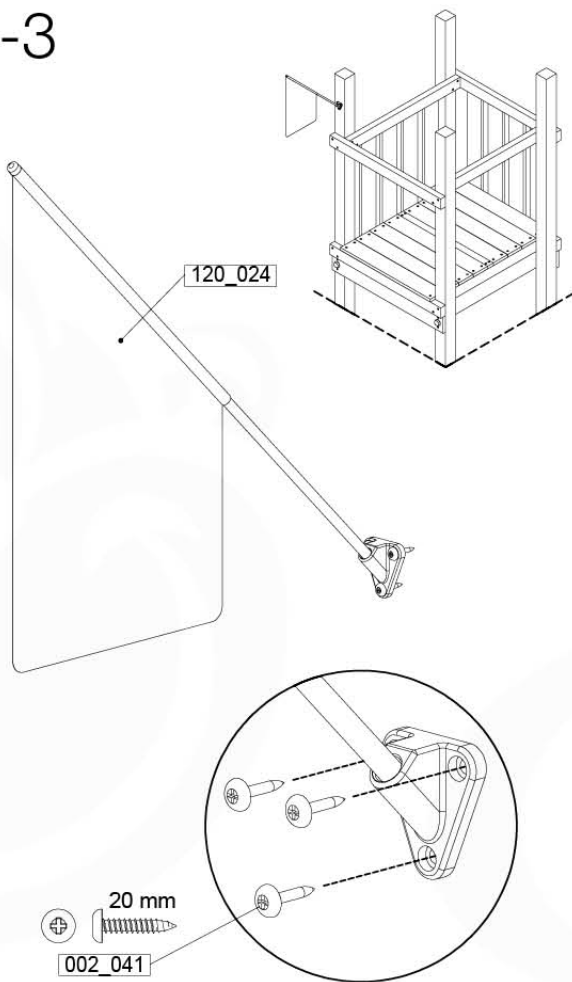

20-3

20-4

Accessory set - P04 - 05/07/2023 - v5

20-5 Safety check

21 Download and Saving

+

Manual Part 1

Accessory set - P05 - 05/07/2023 - v5