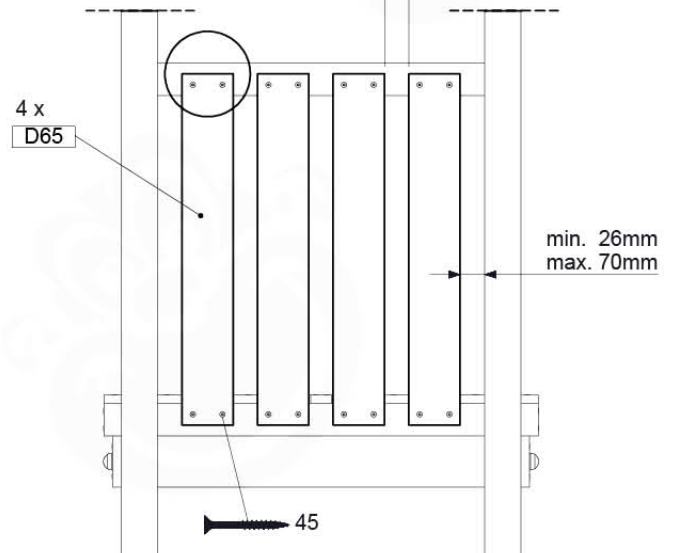

min. 26mm
max. 70mm