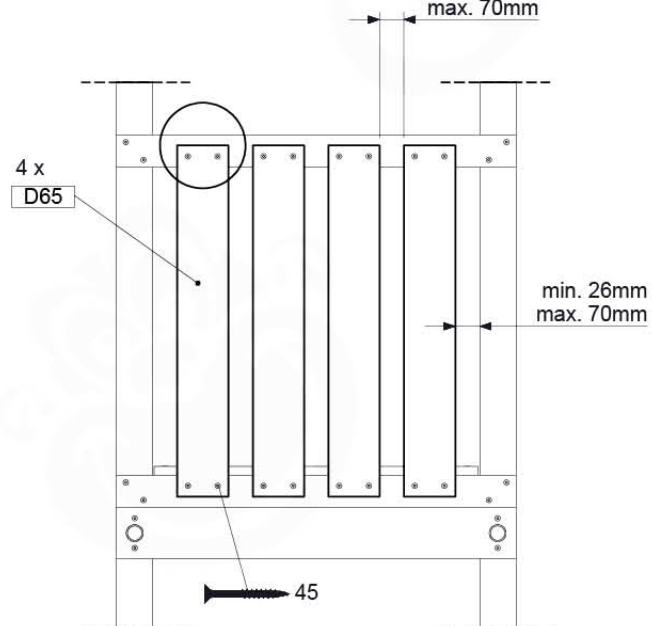

10 Balustrade (2x)

BL02

(194_101)

	PartNo	PartName	QTY.
Hardware Pack	002_220	Gap Point Screw T25 - 5x45	16
	100_601	Gap Point Screw T25 - 5x80	4
Timber	C74	Beam 740 mm	1
	D65	Board 650 mm	4

Balustrade 80 - P03 T - 15-7-2022 - v4

10-1

min. 26mm
max. 70mm

Balustrade 80 - P05 T - 15-7-2022 - v4