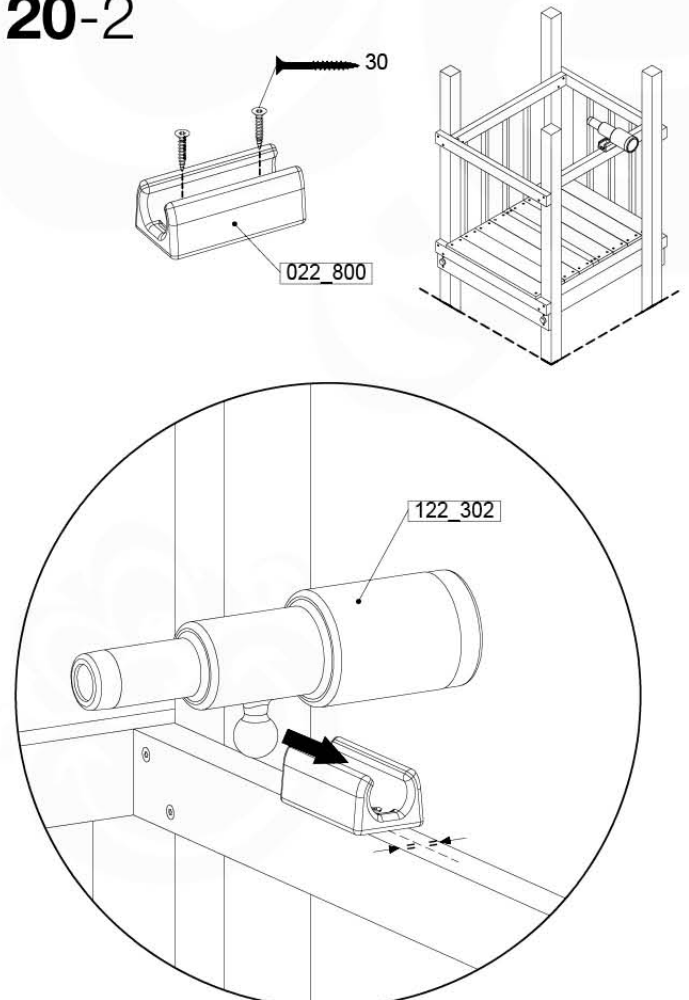

20-2

Accessory set - P02 - 05/07/2023 - v5