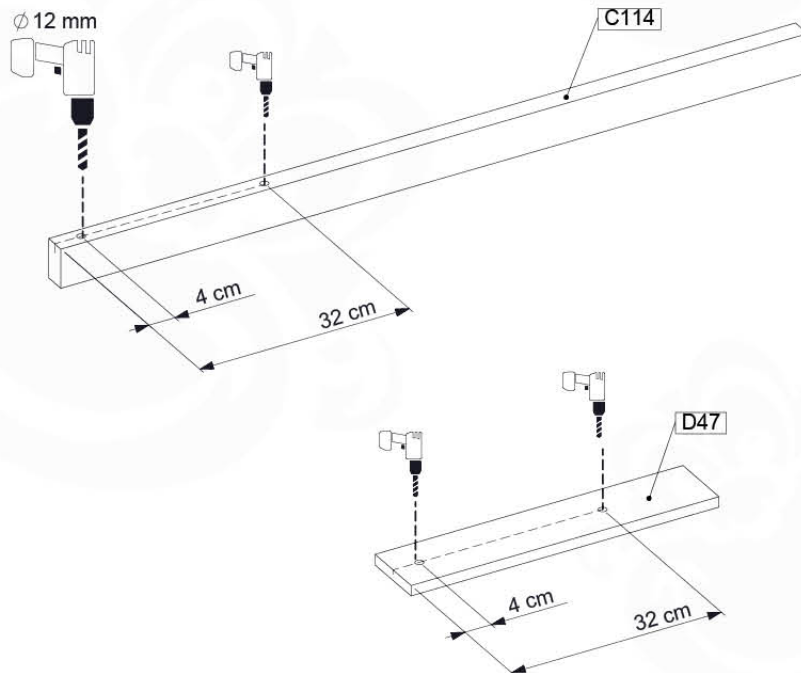

11 Rope Ladder

RL01

(194_115)

	PartNo	PartName	QTY.
Hardware Pack 100_613	001_417	Stealth Screw 8x80	1
	002_220	Gap Point Screw T25 - 5x45	3
	002_223	Gap Point Screw T25 - 5x80	7
Other	020_308	Rope 10mm x 7,6m	1
	022_52x	Rope Ladder Rung -28cm-	6
Wood	C74	Beam 740 mm	1
	C114	Beam 1140 mm	1
	D47	Board 470 mm	1

Rope Ladder - P02-15-7-2022 - V3

11-1