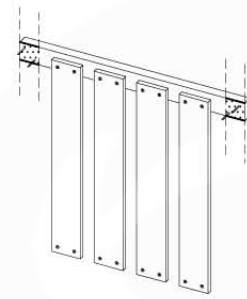

# 09 Balustrade (1x)

BL01

( 194\_101 )

	PartNo	PartName	QTY.
Hardware Pack	002_220	Gap Point Screw T25 - 5x45	16
	100_601	002_223	Gap Point Screw T25 - 5x80
Timber	C74	Beam 740 mm	1
	D65	Board 650 mm	4

Balustrade 80 - P02 U - 15-7-2022 - v4