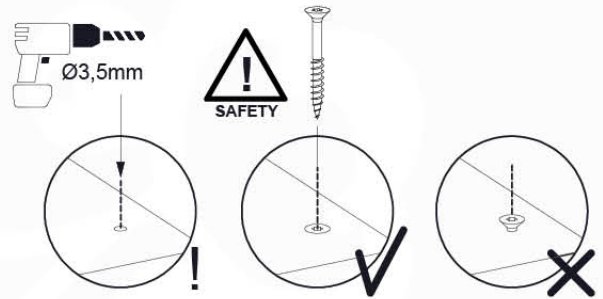

11 Rope Ladder

RL01

(194_115)

	PartNo	PartName	QTY.
Hardware Pack 100_613	001_417	Stealth Screw 8x80	1
	002_220	Gap Point Screw T25 - 5x45	3
	002_223	Gap Point Screw T25 - 5x80	7
Other	020_308	Rope 10mm x 7,6m	1
	022_52x	Rope Ladder Rung -28cm-	6
Wood	C74	Beam 740 mm	1
	C114	Beam 1140 mm	1
	D47	Board 470 mm	1

Rope Ladder - P02-15-7-2022 - V3