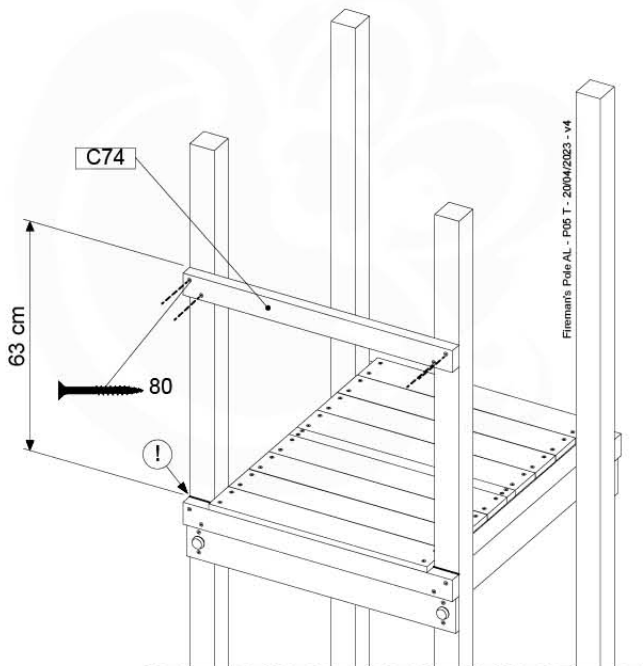

19-1

Fireman's Pole AL - P05 T - 2004/2023 - v4