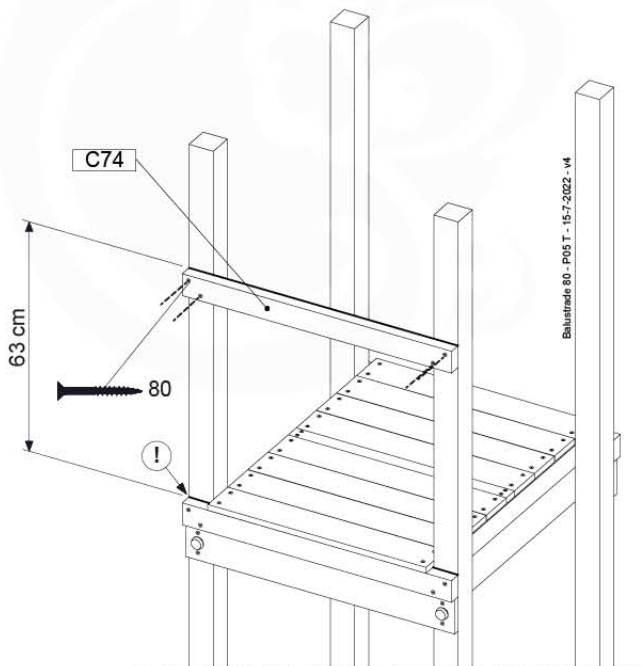

Balustrade 80 - P05 T - 15-7-2022 - v4