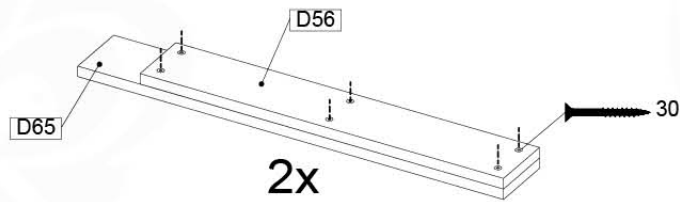

13-1

Roof Canvas - P04 - 29-9-2021 - v4