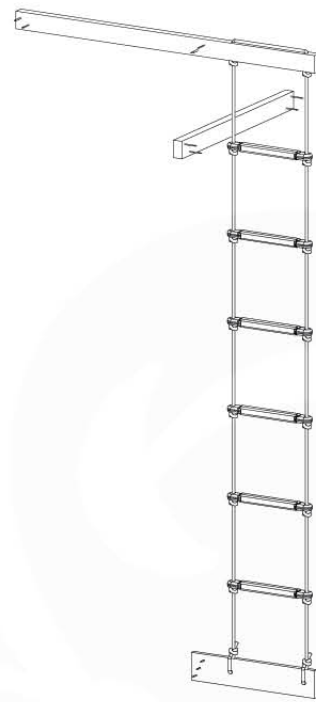

11 Rope Ladder

RL01

(194_115)

	PartNo	PartName	QTY.
Hardware Pack 100_613	001_417	Stealth Screw 8x80	1
	002_220	Gap Point Screw T25 - 5x45	3
	002_223	Gap Point Screw T25 - 5x80	7
Other	020_308	Rope 10mm x 7,6m	1
	022_52x	Rope Ladder Rung -28cm-	6
Wood	C74	Beam 740 mm	1
	C114	Beam 1140 mm	1
	D47	Board 470 mm	1

Rope Ladder - P02-15-7-2022 - V3