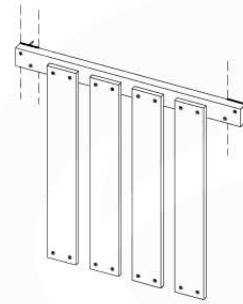

# 10 Balustrade (2x)

BL02

( 194\_101 )

	PartNo	PartName	QTY.
Hardware Pack	002_220	Gap Point Screw T25 - 5x45	16
	100_601	Gap Point Screw T25 - 5x80	4
Timber	C74	Beam 740 mm	1
	D65	Board 650 mm	4

Balustrade 80 - P03 T - 15-7-2022 - v4