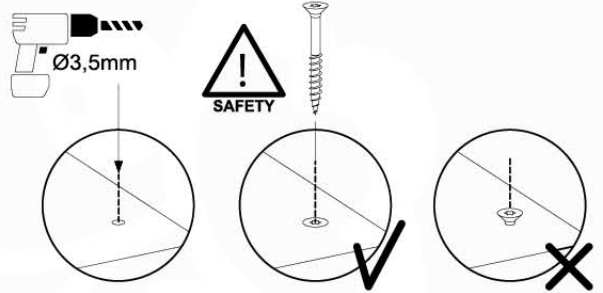

13 Roof Canvas Gable

RF02

(194_108)

	PartNo	PartName	QTY.
Hardware Pack 100_606	001_417	Stealth Screw 8x80	6
	002_219	Gap Point Screw T25 - 5x30	12
	002_220	Gap Point Screw T25 - 5x45	8
	002_223	Gap Point Screw T25 - 5x80	2
	002_308	Gap Point Screw T25 - 5x20	10
	022_31x	bpc-base version 3	6
	022_84x	bpc cover	6
	023_031	Finishing Washer GPS 5.0	10
Other	123_220	Canvas sheet 735x1365mm (min. 735x1250)	1
Timber	C74	Beam 740 mm	1
	D56	Board L=(650 - board width) mm	2
	D65	Board 650 mm	4
	D74	Board 740 mm	2

Roof Canvas - P02 - 29-9-2021 - v4