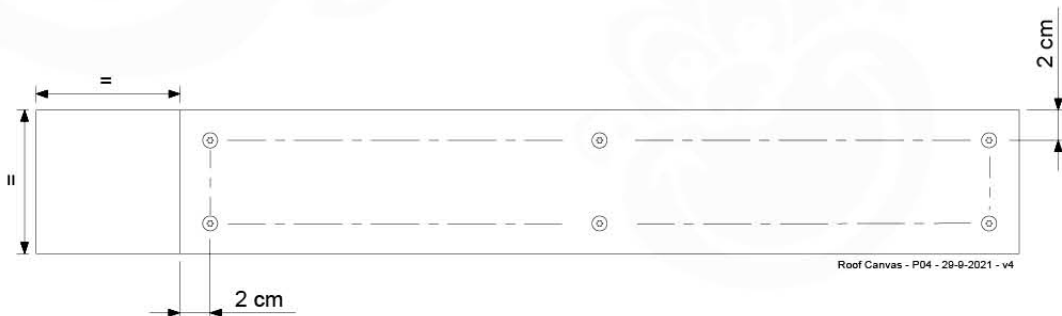

13-1

Roof Canvas - P04 - 29-9-2021 - v4