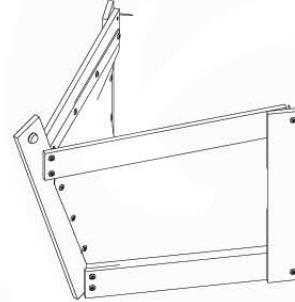

12 Boat

B001

(194_115)

	PartNo	PartName	QTY.
Hardware Pack 100_612	002_219	Gap Point Screw T25 - 5x30	8
	002_220	Gap Point Screw T25 - 5x45	8
	002_223	Gap Point Screw T25 - 5x80	4
	002_308	Gap Point Screw T25 - 5x20	28
	022_84x	bpc cover	2
	022_31x	bpc-base version 3	2
	023_031	Finishing Washer GPS 5.0	40
Other	123_220	Canvas sheet 735x1365mm (fits 2 sides)	1
Wood	D60	Board 600 mm	4
	D74	Board 740 mm	3

Boat - P102 - 3-3-2021 - v3