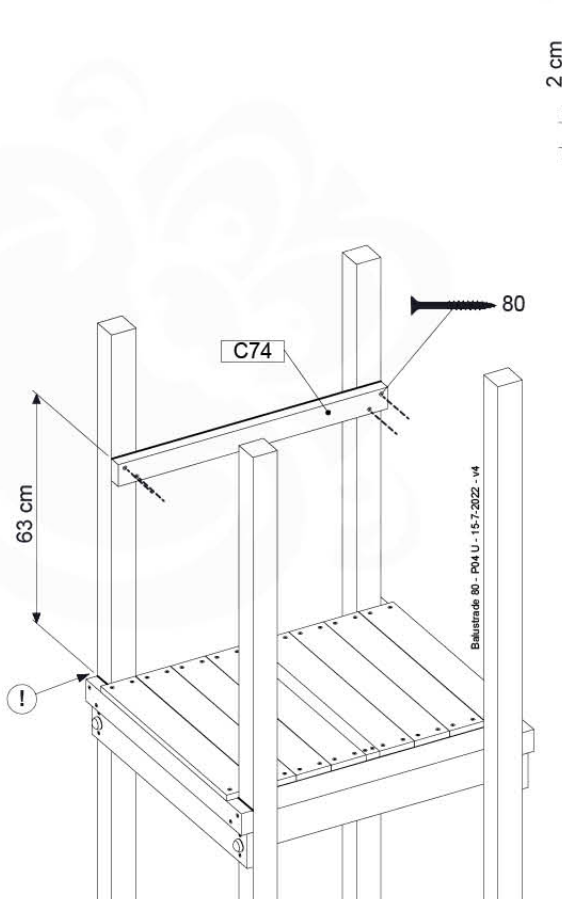

09 Balustrade (1x)

BL01

(194_101)

	PartNo	PartName	QTY.	
Hardware Pack	002_220	Gap Point Screw T25 - 5x45	16	
	100_601	002_223	Gap Point Screw T25 - 5x80	4
Timber	C74	Beam 740 mm	1	
	D65	Board 650 mm	4	

Balustrade 80 - P02 U - 15-7-2022 - v4

09-1

min. 26mm
max. 70mm