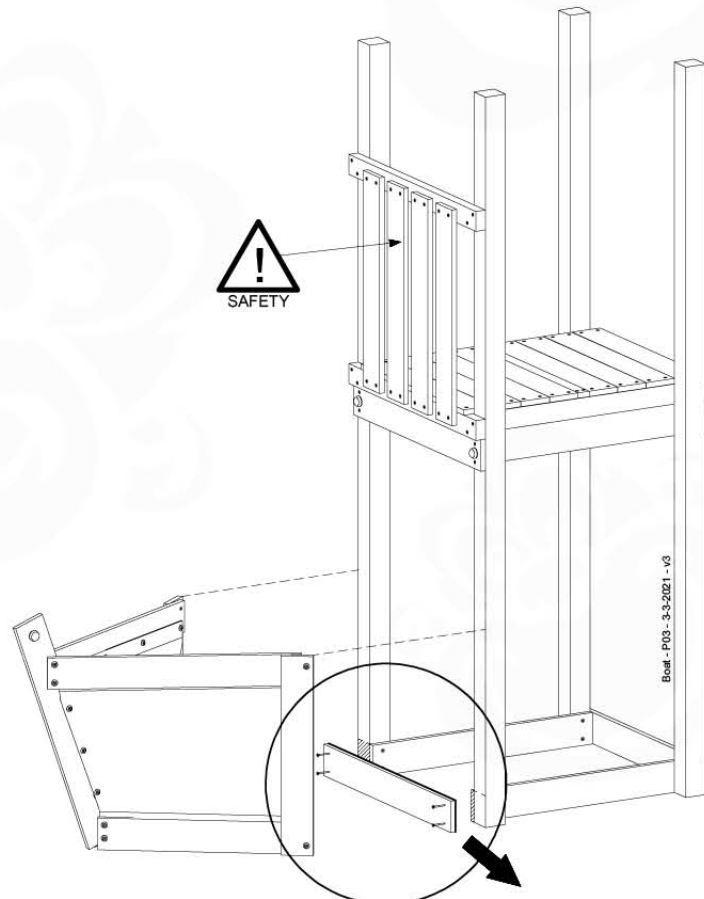

12 Boat

B001

(194_115)

	PartNo	PartName	QTY.
Hardware Pack 100_612	002_219	Gap Point Screw T25 - 5x30	8
	002_220	Gap Point Screw T25 - 5x45	8
	002_223	Gap Point Screw T25 - 5x80	4
	002_308	Gap Point Screw T25 - 5x20	28
	022_84x	bpc cover	2
	022_31x	bpc-base version 3	2
	023_031	Finishing Washer GPS 5.0	40
Other	123_220	Canvas sheet 735x1365mm (fits 2 sides)	1
Wood	D60	Board 600 mm	4
	D74	Board 740 mm	3

Boat - P102 - 3-3-2021 - v3

12-1