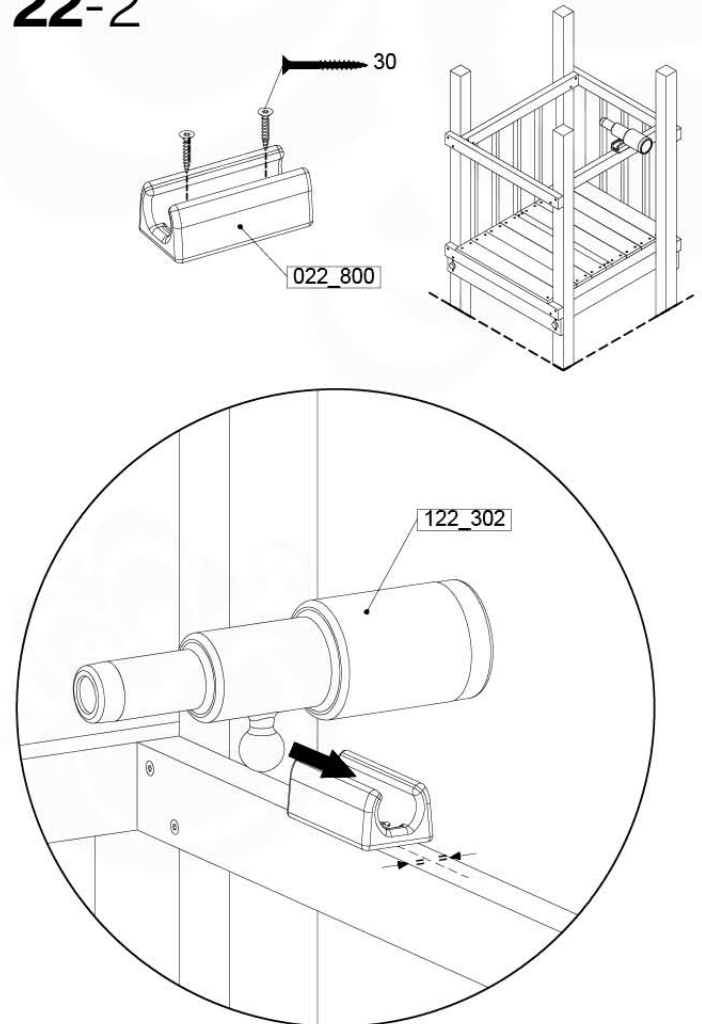

22-2

Accessory set - P03 - 05/07/2023 - v5