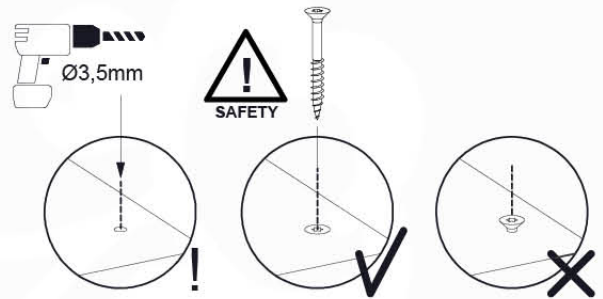

13 Rope Ladder

RL02

(194_115)

	PartNo	PartName	QTY.
Hardware Pack 100_613	001_417	Stealth Screw 8x80	1
	002_220	Gap Point Screw T25 - 5x45	3
	002_223	Gap Point Screw T25 - 5x80	7
Other	020_308	Rope 10mm x 7,6m	1
	022_52x	Rope Ladder Rung -28cm-	6
Wood	C74	Beam 740 mm	1
	C114	Beam 1140 mm	1
	D47	Board 470 mm	1

Rope Ladder - P02 - 15-7-2022 - v3