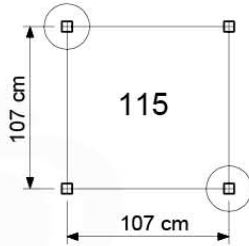

18 Ground Anchors

GA03

BASE TOWERS