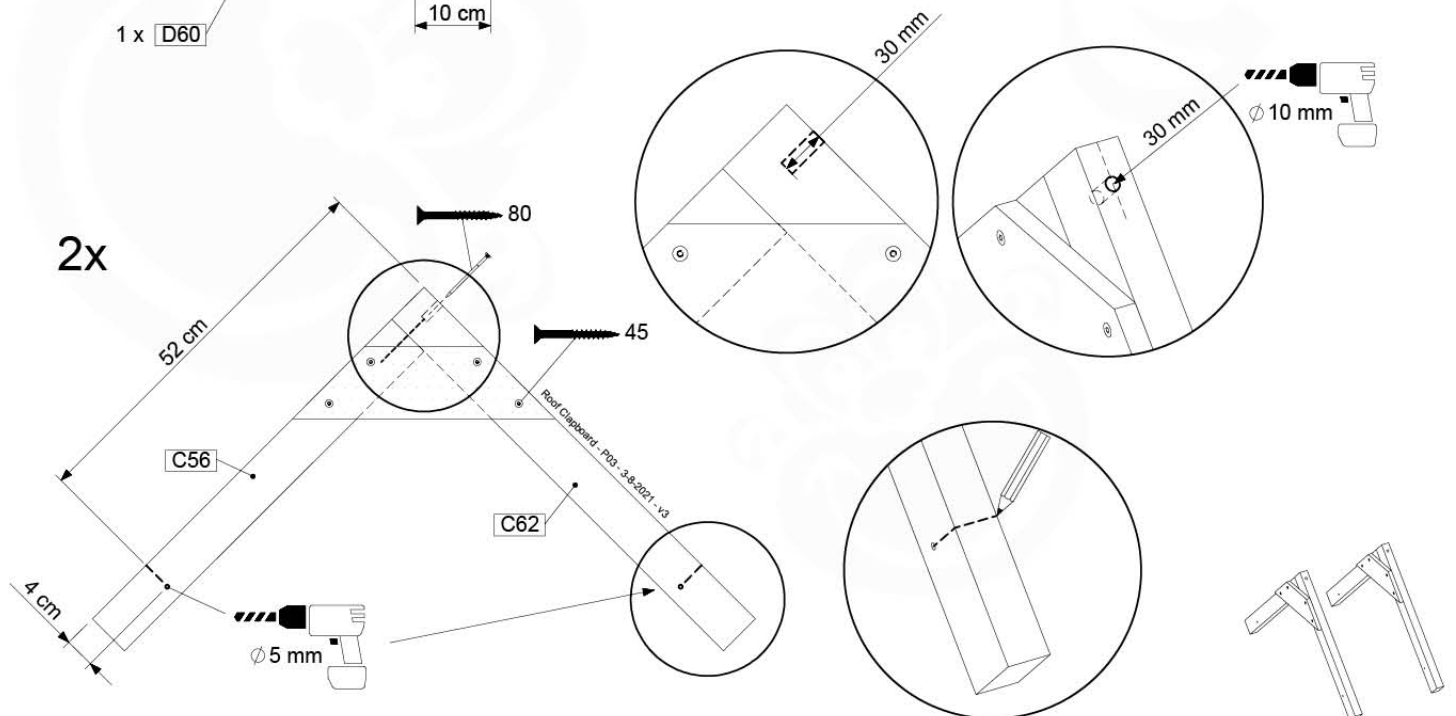

09 Roof Clapboard

RF01

(194_111)

	PartNo	PartName	QTY.
Hardware Pack 100_609	001_417	Stealth Screw 8x80	4
	002_220	Gap Point Screw T25 - 5x45	48
	002_223	Gap Point Screw T25 - 5x80	2
Timber	C56	Beam 550 mm	2
	C62	Beam 620 mm	2
	D60	Board 600 mm	1
	D74	Board 740 mm	16

Roof Clapboard - PD2 - 3-8-2021 - v3

09-1