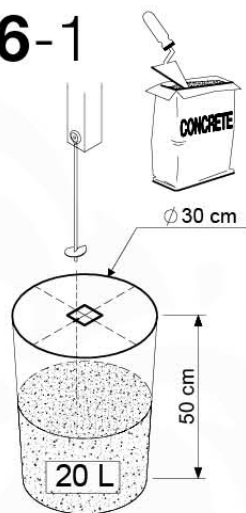

06 Playground Foundation

FD03

06-1

Foundation Plan TS - P04 - 23.2.2022 - v3

07 Base Tower

BT03

(194_100)

	PartNo	PartName	QTY.
Hardware Pack 100_600	001_406	Stealth Screw 8x45	6
	002_220	Gap Point Screw T25 - 5x45	76
	002_223	Gap Point Screw T25 - 5x80	16
Other	007_001	Ground-anchor	2
Hardware Pack 100_600	022_31x	bpc-base version 3	4
	022_84x	bpc cover	4
Wood	A220	Post 70x70 L2200	4
	C74	Beam 740 mm	4
	D60	Board 600 mm	10
	D74	Board 740 mm	8