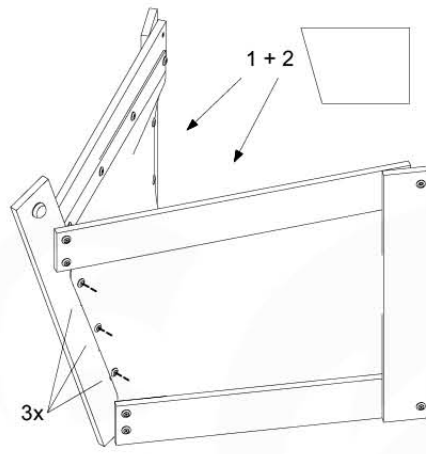

14-6

15 Clatter Bridge

CB01

(194_116)

	PartNo	PartName	QTY.
Hardware Pack 100_614	002_036	16mm Pan Head Tapping Screw T25	72
	002_220	Gap Point Screw T25 - 5x45	10
	002_223	Gap Point Screw T25 - 5x80	12
	003_034	M6 Washer	72
Other	022_911	Bridge Spacer	26
	121_114	BridgeLink Strap 210cm	3
Wood	C141	Beam 1410 mm	2
	D60	Board 600 mm	12
	D141	Board 1410 mm	2

Clatter Bridge - P02 - 11/11/2022 - v4