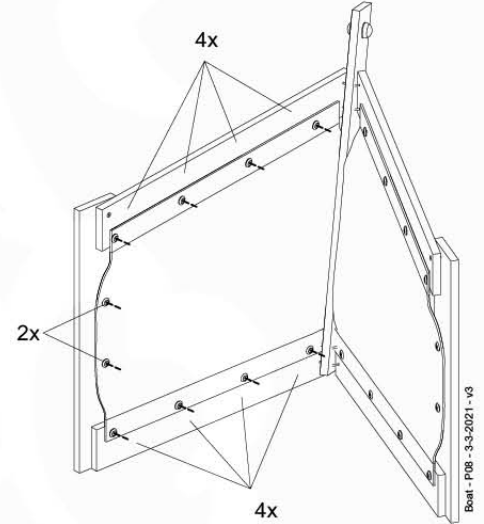

14-6

15 Clatter Bridge

CB01

(194_116)

	PartNo	PartName	QTY.
Hardware Pack 100_614	002_036	16mm Pan Head Tapping Screw T25	72
	002_220	Gap Point Screw T25 - 5x45	10
	002_223	Gap Point Screw T25 - 5x80	12
	003_034	M6 Washer	72
Other	022_911	Bridge Spacer	26
	121_114	BridgeLink Strap 210cm	3
Wood	C141	Beam 1410 mm	2
	D60	Board 600 mm	12
	D141	Board 1410 mm	2

Clatter Bridge - P02 - 11/11/2022 - v4