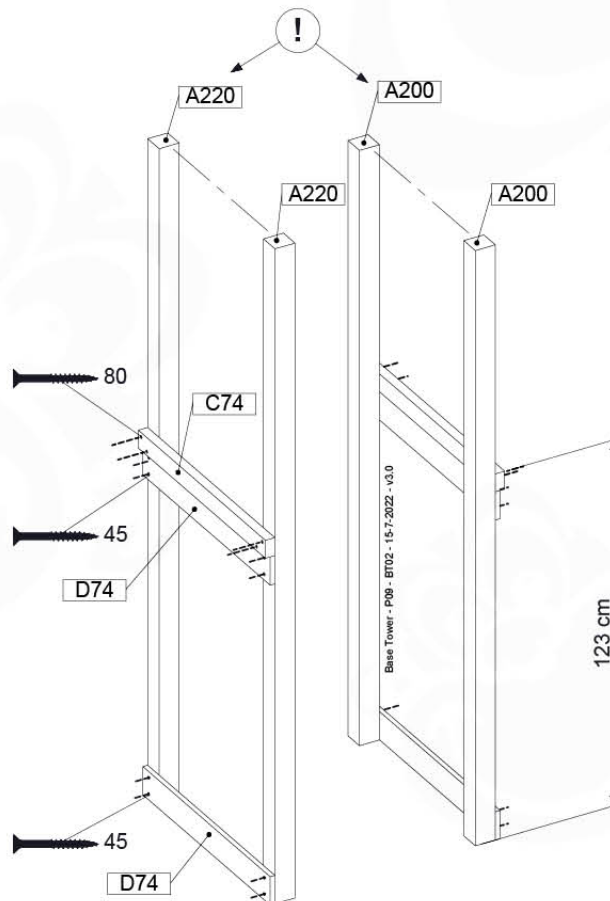

Roof Clapboard - PD2 - 3-8-2021 - v3

09-1

09-2

09-3

10 Base Tower

BT02

(194_100)

	PartNo	PartName	QTY.
Hardware Pack 100_600	001_406	Stealth Screw 8x45	6
	002_220	Gap Point Screw T25 - 5x45	76
	002_223	Gap Point Screw T25 - 5x80	16
Other	007_001	Ground-anchor	2
Hardware Pack 100_600	022_31x	bpc-base version 3	4
	022_84x	bpc cover	4
Wood	A200	Post 70x70 L2000	2
	A220	Post 70x70 L2200	2
	C74	Beam 740 mm	4
	D60	Board 600 mm	10
	D74	Board 740 mm	8

Base Tower - P03 - BT02 - 15-7-2022 - v3.0

10-1

Tower for Rope ladder

10-2

10-3

11 Balustrade (1x)

BL01

(194_101)