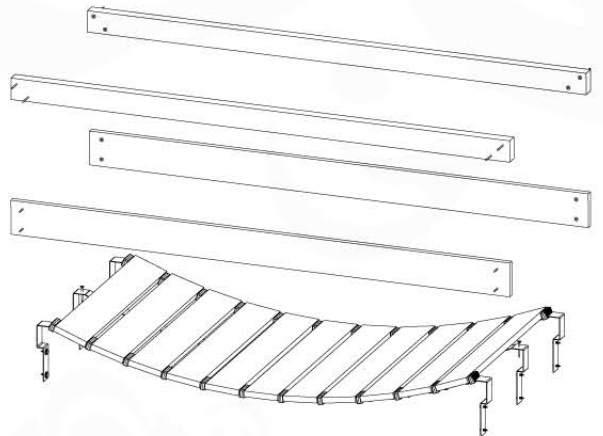

CB01

(194_116)

	PartNo	PartName	QTY.
Hardware Pack 100_614	002_036	16mm Pan Head Tapping Screw T25	72
	002_220	Gap Point Screw T25 - 5x45	10
	002_223	Gap Point Screw T25 - 5x80	12
	003_034	M6 Washer	72
Other	022_911	Bridge Spacer	26
	121_114	BridgeLink Strap 210cm	3
Wood	C141	Beam 1410 mm	2
	D60	Board 600 mm	12
	D141	Board 1410 mm	2