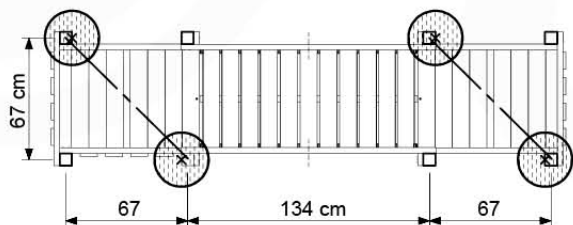

06 Playground Foundation

FD03

06-1

Foundation Plan TS - P04 - 23.2.2022 - v3

07 Base Tower

BT03

(194_100)

	PartNo	PartName	QTY.
Hardware Pack 100_600	001_406	Stealth Screw 8x45	6
	002_220	Gap Point Screw T25 - 5x45	76
	002_223	Gap Point Screw T25 - 5x80	16
Other	007_001	Ground-anchor	2
Hardware Pack 100_600	022_31x	bpc-base version 3	4
	022_84x	bpc cover	4
Wood	A220	Post 70x70 L2200	4
	C74	Beam 740 mm	4
	D60	Board 600 mm	10
	D74	Board 740 mm	8