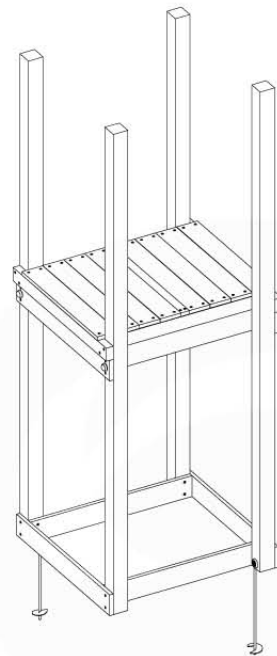

06 Playground Foundation

FD03

06-1

Foundation Plan TS - P04 - 23.2.2022 - v3

07 Base Tower

BT03

(194_100)

	PartNo	PartName	QTY.
Hardware Pack 100_600	001_406	Stealth Screw 8x45	6
	002_220	Gap Point Screw T25 - 5x45	76
	002_223	Gap Point Screw T25 - 5x80	16
Other	007_001	Ground-anchor	2
Hardware Pack 100_600	022_31x	bpc-base version 3	4
	022_84x	bpc cover	4
Wood	A220	Post 70x70 L2200	4
	C74	Beam 740 mm	4
	D60	Board 600 mm	10
	D74	Board 740 mm	8

Base Tower - P04 - BT03 - 15-7-2022 - v3.0

07-1

07-2

07-3

08 Balustrade (1x)

BL01

(194_101)

	PartNo	PartName	QTY.
Hardware Pack	002_220	Gap Point Screw T25 - 5x45	16
	100_601	002_223	Gap Point Screw T25 - 5x80
Timber	C74	Beam 740 mm	1
	D65	Board 650 mm	4

Balustrade 80 - P02 U - 15-7-2022 - v4

08-1

min. 26mm
max. 70mm

09 Roof Clapboard

RF01

(194_111)

	PartNo	PartName	QTY.
Hardware Pack 100_609	001_417	Stealth Screw 8x80	4
	002_220	Gap Point Screw T25 - 5x45	48
	002_223	Gap Point Screw T25 - 5x80	2
Timber	C56	Beam 550 mm	2
	C62	Beam 620 mm	2
	D60	Board 600 mm	1
	D74	Board 740 mm	16

Roof Clapboard - PD2 - 3-8-2021 - v3

09-1

09-2

09-3

10 Base Tower

BT02

(194_100)

	PartNo	PartName	QTY.
Hardware Pack 100_600	001_406	Stealth Screw 8x45	6
	002_220	Gap Point Screw T25 - 5x45	76
	002_223	Gap Point Screw T25 - 5x80	16
Other	007_001	Ground-anchor	2
Hardware Pack 100_600	022_31x	bpc-base version 3	4
	022_84x	bpc cover	4
Wood	A200	Post 70x70 L2000	2
	A220	Post 70x70 L2200	2
	C74	Beam 740 mm	4
	D60	Board 600 mm	10
	D74	Board 740 mm	8