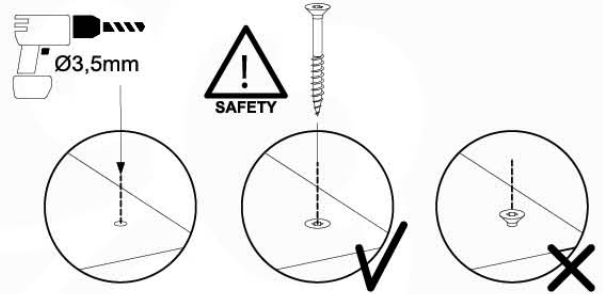

09 Roof Clapboard

RF01

(194_111)

	PartNo	PartName	QTY.
Hardware Pack 100_609	001_417	Stealth Screw 8x80	4
	002_220	Gap Point Screw T25 - 5x45	48
	002_223	Gap Point Screw T25 - 5x80	2
Timber	C56	Beam 550 mm	2
	C62	Beam 620 mm	2
	D60	Board 600 mm	1
	D74	Board 740 mm	16

Roof Clapboard - PD2 - 3-8-2021 - v3