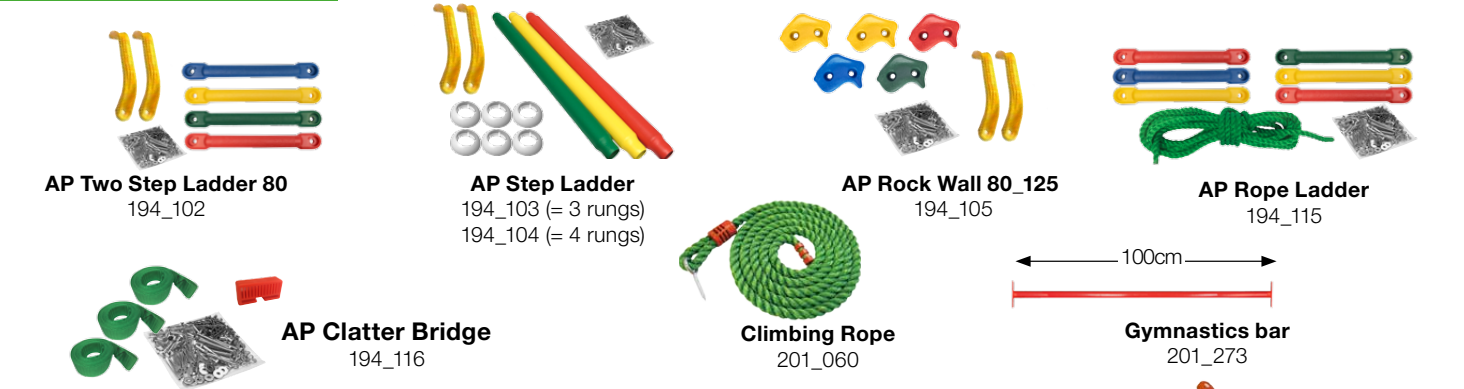

Boat front BO
790_501

Picnic PC
790_503

Picnic PC
792_503
794_503

Universal Pack (AC)

Accessory set
194_119

Accessories

Slides

Climbing