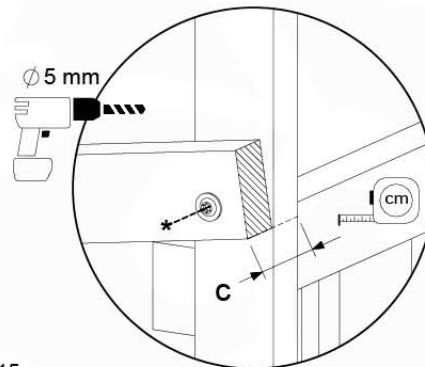

15-5

C < 8cm 1x 60

C > 8cm 1x 80

BF - Bridge Frame

Clatter Bridge - P07 - 11/11/2022 - v4

Base Tower 115
Base Tower 140

16 Ladder

LA02

(194_103)

	PartNo	PartName	QTY.
Hardware Pack 100_603	001_404	Stealth Screw 8x30	4
	002_219	Gap Point Screw T25 - 5x30	4
	002_220	Gap Point Screw T25 - 5x45	6
	002_223	Gap Point Screw T25 - 5x80	4
Other	005_03x	Ladder Rung Y/B/G/R	3
	005_522	Connection Bracket Mini Market	2
	022_835	Rung Cap	6
	120_102	Handgrip set (2x Complete)	1
Timber	C74	Beam 740 mm	1
	C130	Beam 1300 mm	2

Ladder - P02 125 - 21/01/2022 - v4