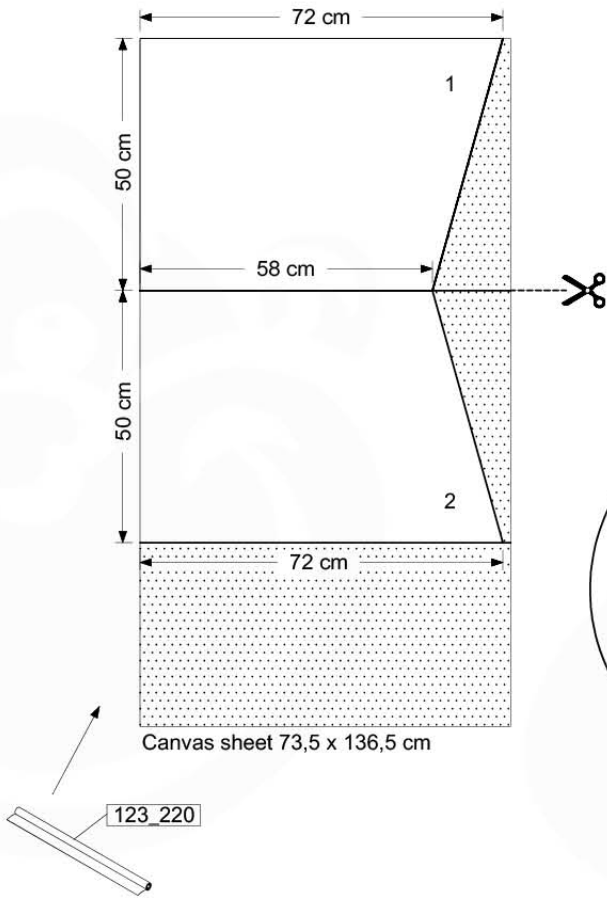

14-6

15 Clatter Bridge

CB01

(194_116)

	PartNo	PartName	QTY.
Hardware Pack 100_614	002_036	16mm Pan Head Tapping Screw T25	72
	002_220	Gap Point Screw T25 - 5x45	10
	002_223	Gap Point Screw T25 - 5x80	12
	003_034	M6 Washer	72
Other	022_911	Bridge Spacer	26
	121_114	BridgeLink Strap 210cm	3
Wood	C141	Beam 1410 mm	2
	D60	Board 600 mm	12
	D141	Board 1410 mm	2

Clatter Bridge - P02 - 11/11/2022 - v4