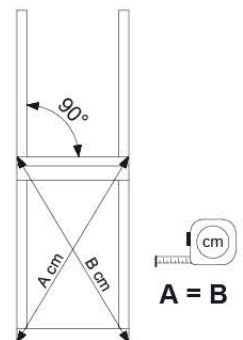

10 Base Tower

BT02

(194_100)

	PartNo	PartName	QTY.
Hardware Pack 100_600	001_406	Stealth Screw 8x45	6
	002_220	Gap Point Screw T25 - 5x45	76
	002_223	Gap Point Screw T25 - 5x80	16
Other	007_001	Ground-anchor	2
Hardware Pack 100_600	022_31x	bpc-base version 3	4
	022_84x	bpc cover	4
Wood	A200	Post 70x70 L2000	2
	A220	Post 70x70 L2200	2
	C74	Beam 740 mm	4
	D60	Board 600 mm	10
	D74	Board 740 mm	8

Base Tower - P03 - BT02 - 15-7-2022 - v3.0

10-1