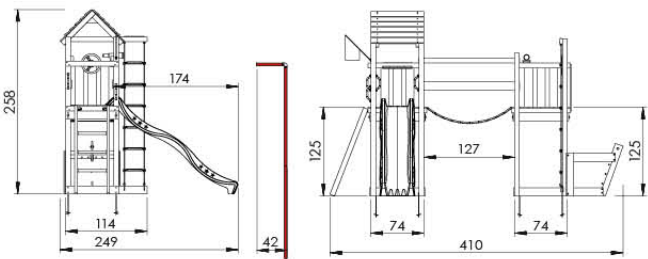

Assembly

Jungle Voyager

809_804

Manual Part 1

Important

This assembly manual should always be read in conjunction with the General Safety manual part as included in the hardware package of your playground equipment. Please read these safety instructions carefully before starting the assembly work.

Jungle Gym

BACKYARD PLAYGROUNDS

since 1988