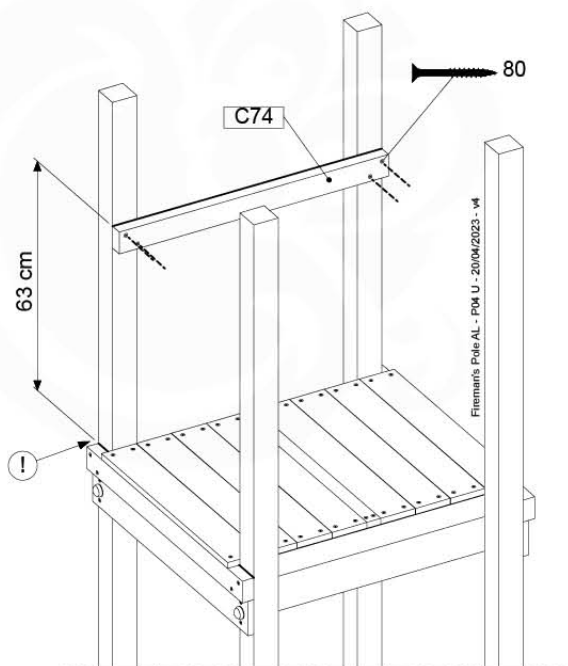

21-1

**Fireman's Pole (201_275)
040_335 Part 2**