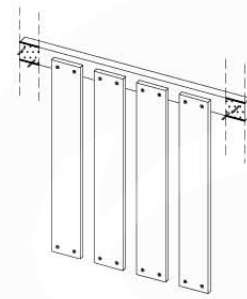

11 Balustrade (1x)

BL01

(194_101)

	PartNo	PartName	QTY.	
Hardware Pack	002_220	Gap Point Screw T25 - 5x45	16	
	100_601	002_223	Gap Point Screw T25 - 5x80	4
Timber	C74	Beam 740 mm	1	
	D65	Board 650 mm	4	

Balustrade 80 - PM4.U - 15-7-2022 - v4