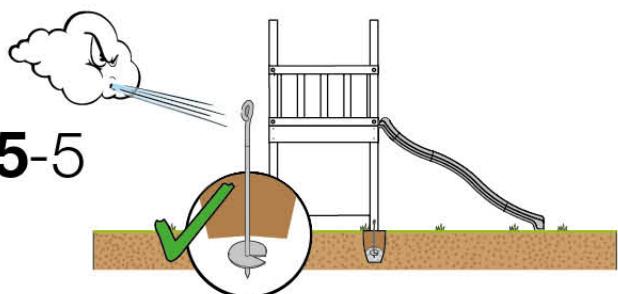

06 Playground Foundation

FD03

06-1

Foundation Plan TS - P04 - 23.2.2022 - v3

07 Base Tower

BT03

(194_100)

	PartNo	PartName	QTY.
Hardware Pack 100_600	001_406	Stealth Screw 8x45	6
	002_220	Gap Point Screw T25 - 5x45	76
	002_223	Gap Point Screw T25 - 5x80	16
Other	007_001	Ground-anchor	2
Hardware Pack 100_600	022_31x	bpc-base version 3	4
	022_84x	bpc cover	4
Wood	A220	Post 70x70 L2200	4
	C74	Beam 740 mm	4
	D60	Board 600 mm	10
	D74	Board 740 mm	8