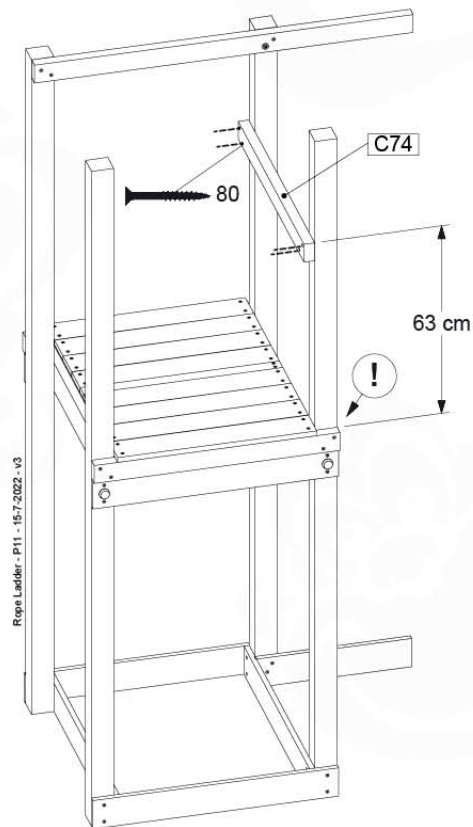

Balustrade 80 - P03 T - 15-7-2022 - v4

12-1

Balustrade 80 - P05 T - 15-7-2022 - v4

min. 26mm
max. 70mm

13 Rope Ladder

RL02

(194_115)

	PartNo	PartName	QTY.
Hardware Pack 100_613	001_417	Stealth Screw 8x80	1
	002_220	Gap Point Screw T25 - 5x45	3
	002_223	Gap Point Screw T25 - 5x80	7
Other	020_308	Rope 10mm x 7,6m	1
	022_52x	Rope Ladder Rung -28cm-	6
Wood	C74	Beam 740 mm	1
	C114	Beam 1140 mm	1
	D47	Board 470 mm	1

Rope Ladder - P02 - 15-7-2022 - v3

13-1

13-2

13-3

13-4

13-5

14 Boat

BO01