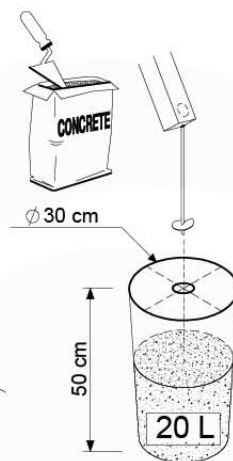

06 Playground Foundation

FD03

06-1

Foundation Plan TS - P04 - 23.2.2022 - v3

07 Base Tower

BT03

(194_100)

	PartNo	PartName	QTY.
Hardware Pack 100_600	001_406	Stealth Screw 8x45	6
	002_220	Gap Point Screw T25 - 5x45	76
	002_223	Gap Point Screw T25 - 5x80	16
Other	007_001	Ground-anchor	2
Hardware Pack 100_600	022_31x	bpc-base version 3	4
	022_84x	bpc cover	4
Wood	A220	Post 70x70 L2200	4
	C74	Beam 740 mm	4
	D60	Board 600 mm	10
	D74	Board 740 mm	8