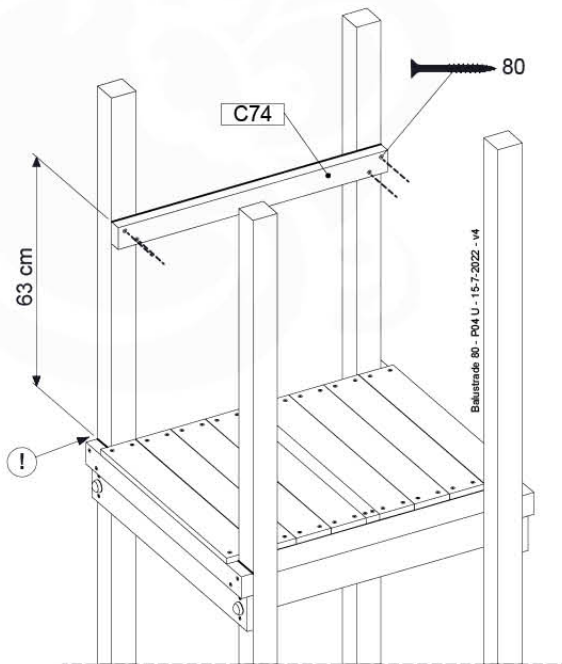

min. 26mm
max. 70mm