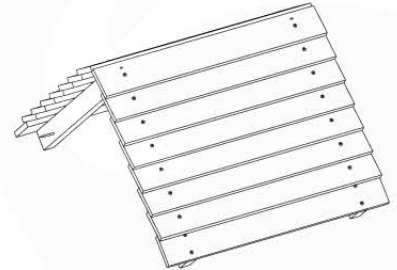

Base Tower - P04 - BT03 - 15-7-2022 - v3.0

07-1

07-2

07-3

08 Balustrade (1x)

BL01

(194_101)

	PartNo	PartName	QTY.
Hardware Pack	002_220	Gap Point Screw T25 - 5x45	16
	100_601	002_223	Gap Point Screw T25 - 5x80
Timber	C74	Beam 740 mm	1
	D65	Board 650 mm	4

Roof Clapboard - PD2 - 3-8-2021 - v3

09-1

09-2

09-3

10 Base Tower

BT02

(194_100)

	PartNo	PartName	QTY.
Hardware Pack 100_600	001_406	Stealth Screw 8x45	6
	002_220	Gap Point Screw T25 - 5x45	76
	002_223	Gap Point Screw T25 - 5x80	16
Other	007_001	Ground-anchor	2
Hardware Pack 100_600	022_31x	bpc-base version 3	4
	022_84x	bpc cover	4
Wood	A200	Post 70x70 L2000	2
	A220	Post 70x70 L2200	2
	C74	Beam 740 mm	4
	D60	Board 600 mm	10
	D74	Board 740 mm	8