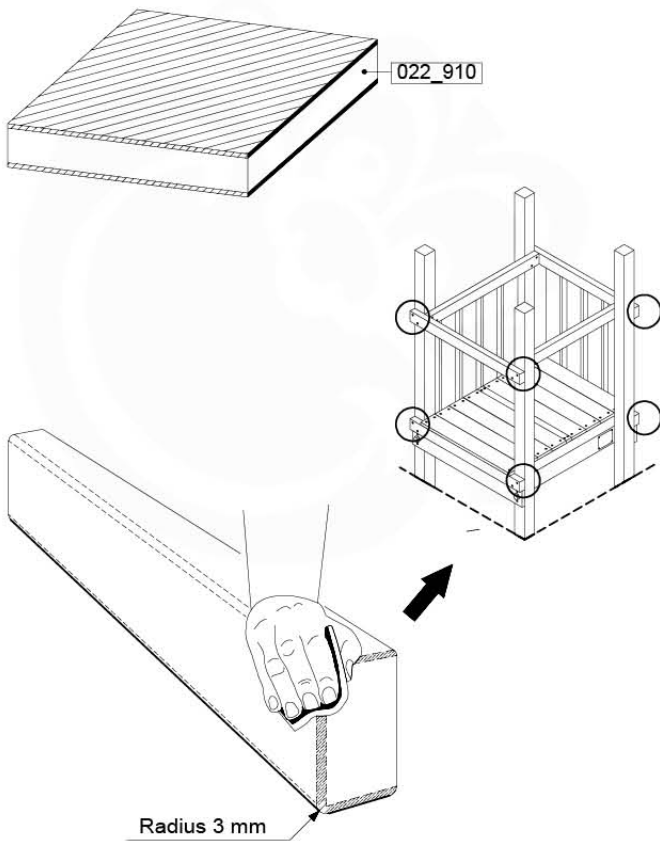

22-5 Safety check

Accessory set - P05 - 05/07/2023 - v5

23 Download and Saving

+

Manual Part 1