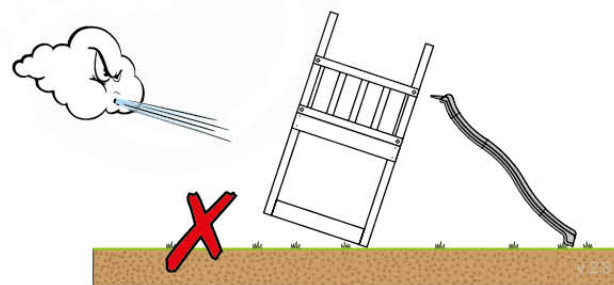

06 Playground Foundation

FD03

06-1

Foundation Plan TS - P04 - 23.2.2022 - v3

07 Base Tower

BT03

(194_100)

	PartNo	PartName	QTY.
Hardware Pack 100_600	001_406	Stealth Screw 8x45	6
	002_220	Gap Point Screw T25 - 5x45	76
	002_223	Gap Point Screw T25 - 5x80	16
Other	007_001	Ground-anchor	2
Hardware Pack 100_600	022_31x	bpc-base version 3	4
	022_84x	bpc cover	4
Wood	A220	Post 70x70 L2200	4
	C74	Beam 740 mm	4
	D60	Board 600 mm	10
	D74	Board 740 mm	8