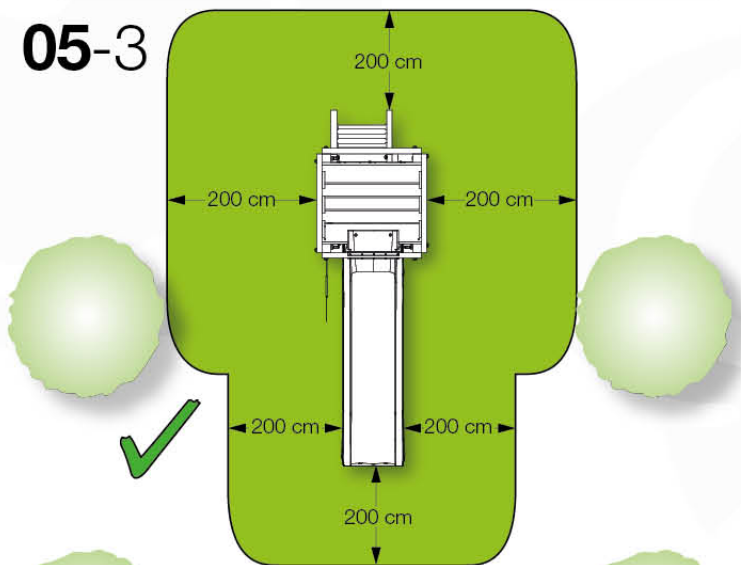

05 Safe Playground Planning

05-1

05-2

05-3

05-4

05-5