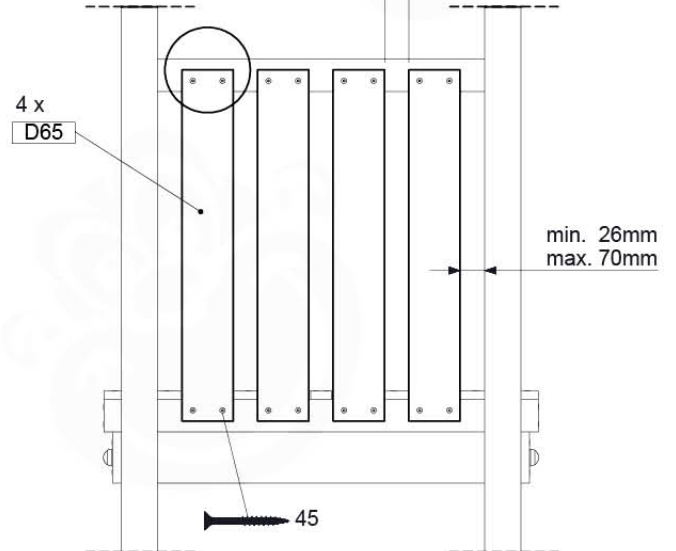

min. 26mm
max. 70mm