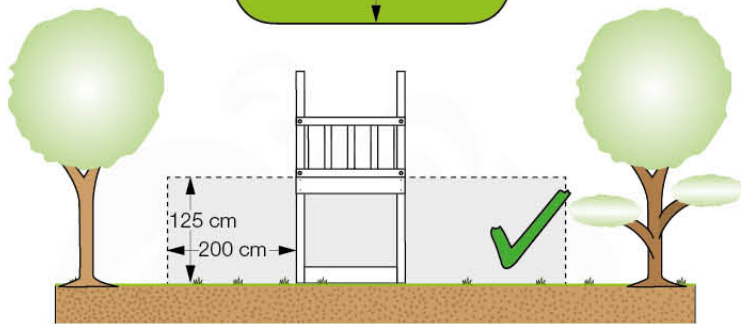

05 Safe Playground Planning

05-1

05-2

05-3

05-4

05-5