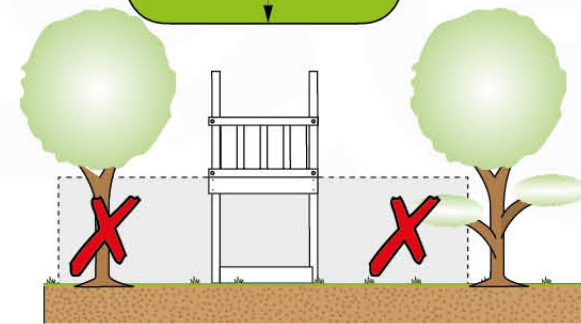

05 Safe Playground Planning

05-1

05-2

05-3

05-4

05-5