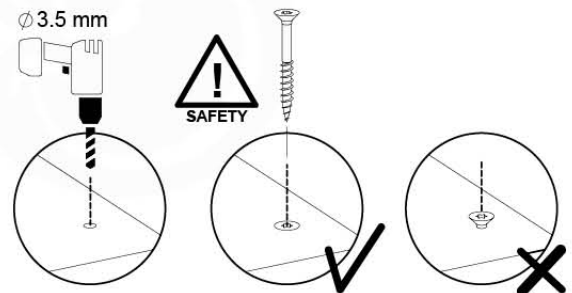

CB01

(194_116)

	PartNo	PartName	QTY.
Hardware Pack 100_614	002_036	16mm Pan Head Tapping Screw T25	72
	002_220	Gap Point Screw T25 - 5x45	10
	002_223	Gap Point Screw T25 - 5x80	12
	003_034	M6 Washer	72
Other	022_911	Bridge Spacer	26
	121_114	BridgeLink Strap 210cm	3
Wood	C141	Beam 1410 mm	2
	D60	Board 600 mm	12
	D141	Board 1410 mm	2