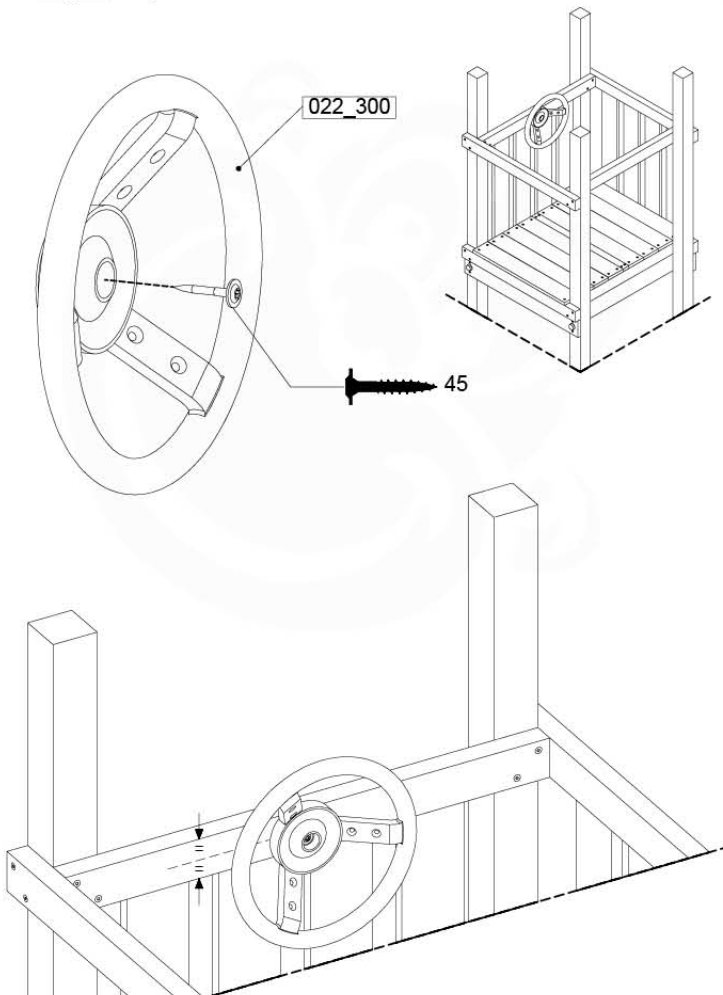

22 Accessories

AC01

(194_119)

	PartNo	PartName	QTY.
Hardware Pack 100_617	001_406	Stealth Screw 8x45	1
	002_041	Dome head screw 4.5 x 20 mm	3
	002_042	Dome head screw 3.5 x 13mm	4
	002_219	Gap Point Screw T25 - 5x30	2
Other	022_300	Steering Wheel	1
	022_800	Rail P/T 105	1
	022_910	Sandpad	1
	103_901	Logo ID Plate	1
	104_107	Tool Set Climbing Units	1
	120_024	Tower Flag	1
	122_302	Telescope	1

Accessory set - P02 - 05/07/2023 - v5

22-1

22-2

Accessory set - P03 - 05/07/2023 - v5