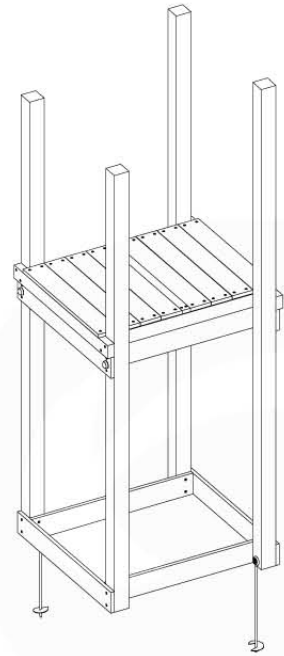

Base Tower - P04 - BT03 - 15-7-2022 - v3.0

07-1

07-2

07-3

08 Balustrade (1x)

BL01

(194_101)

	PartNo	PartName	QTY.
Hardware Pack	002_220	Gap Point Screw T25 - 5x45	16
	100_601	002_223	Gap Point Screw T25 - 5x80
Timber	C74	Beam 740 mm	1
	D65	Board 650 mm	4

Balustrade 80 - P02 U - 15-7-2022 - v4

08-1

min. 26mm
max. 70mm

09 Roof Clapboard

RF01

(194_111)

	PartNo	PartName	QTY.
Hardware Pack 100_609	001_417	Stealth Screw 8x80	4
	002_220	Gap Point Screw T25 - 5x45	48
	002_223	Gap Point Screw T25 - 5x80	2
Timber	C56	Beam 550 mm	2
	C62	Beam 620 mm	2
	D60	Board 600 mm	1
	D74	Board 740 mm	16

Roof Clapboard - PD2 - 3-8-2021 - v3

09-1

09-2

09-3

10 Base Tower

BT02

(194_100)

	PartNo	PartName	QTY.
Hardware Pack 100_600	001_406	Stealth Screw 8x45	6
	002_220	Gap Point Screw T25 - 5x45	76
	002_223	Gap Point Screw T25 - 5x80	16
Other	007_001	Ground-anchor	2
Hardware Pack 100_600	022_31x	bpc-base version 3	4
	022_84x	bpc cover	4
Wood	A200	Post 70x70 L2000	2
	A220	Post 70x70 L2200	2
	C74	Beam 740 mm	4
	D60	Board 600 mm	10
	D74	Board 740 mm	8

Base Tower - P03 - BT02 - 15-7-2022 - v3.0

10-1

Tower for Rope ladder

10-2

10-3

11 Balustrade (1x)

BL01

(194_101)