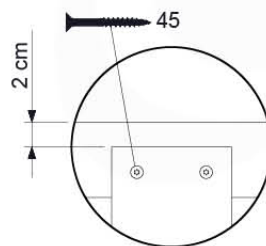

12 Balustrade (1x)

BL02

(194_101)

	PartNo	PartName	QTY.
Hardware Pack	002_220	Gap Point Screw T25 - 5x45	16
	100_601 002_223	Gap Point Screw T25 - 5x80	4
Timber	C74	Beam 740 mm	1
	D65	Board 650 mm	4

Balustrade 80 - P03 T - 15-7-2022 - v4

12-1

Balustrade 80 - P05 T - 15-7-2022 - v4

min. 26mm
max. 70mm