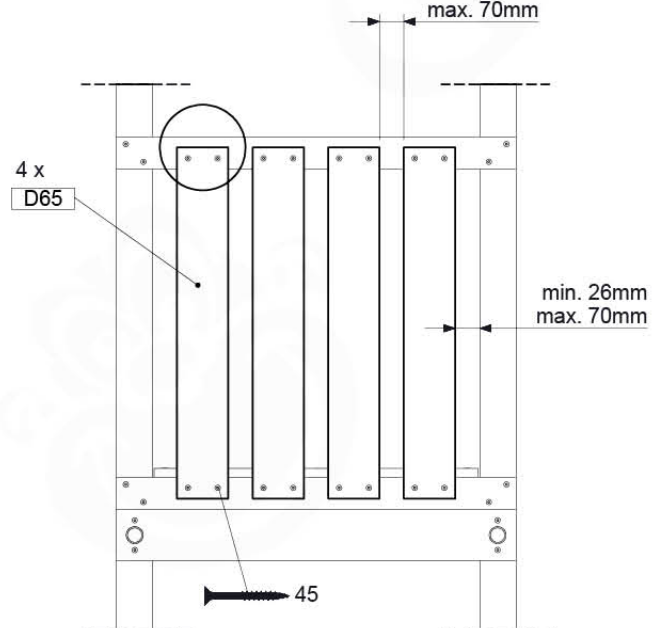

Balustrade 80 - P03 T - 15-7-2022 - v4

12-1

Balustrade 80 - P05 T - 15-7-2022 - v4

min. 26mm
max. 70mm

13 Rope Ladder

RL02

(194_115)

	PartNo	PartName	QTY.
Hardware Pack 100_613	001_417	Stealth Screw 8x80	1
	002_220	Gap Point Screw T25 - 5x45	3
	002_223	Gap Point Screw T25 - 5x80	7
Other	020_308	Rope 10mm x 7,6m	1
	022_52x	Rope Ladder Rung -28cm-	6
Wood	C74	Beam 740 mm	1
	C114	Beam 1140 mm	1
	D47	Board 470 mm	1