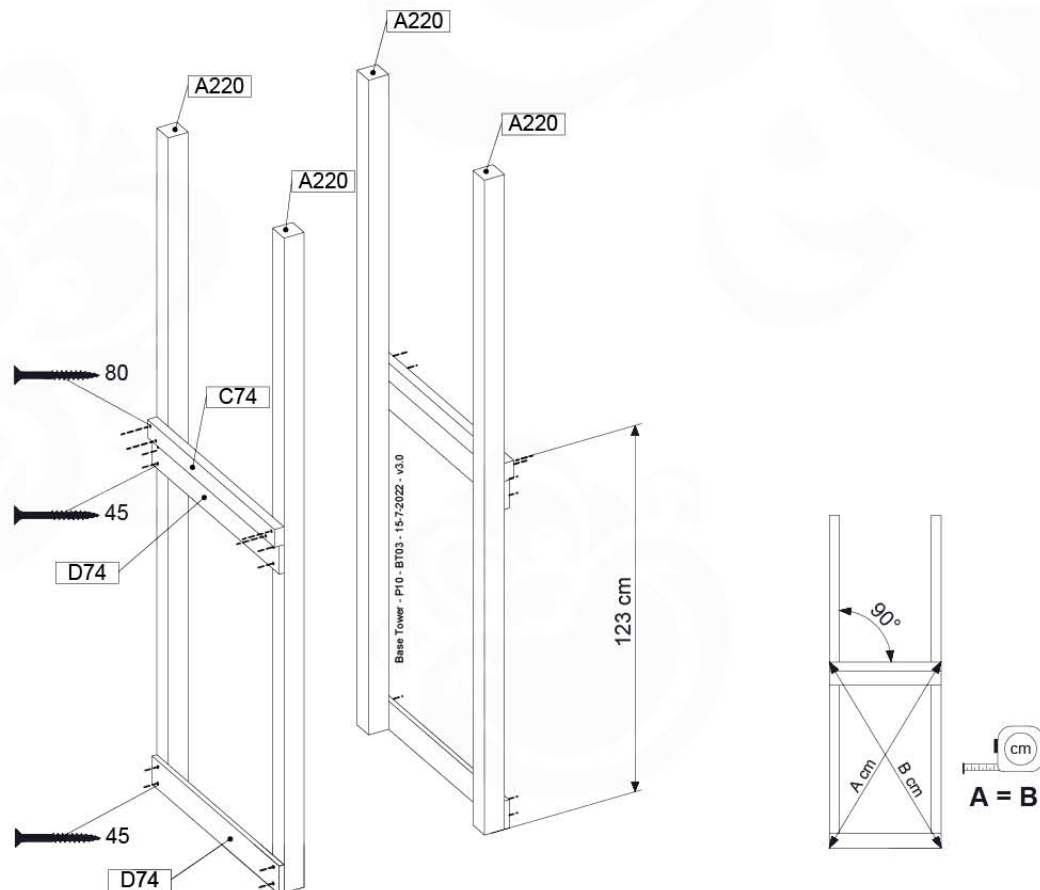

06 Playground Foundation

FD03

06-1

Foundation Plan TS - P04 - 23.2.2022 - v3

07 Base Tower

BT03

(194_100)

	PartNo	PartName	QTY.
Hardware Pack 100_600	001_406	Stealth Screw 8x45	6
	002_220	Gap Point Screw T25 - 5x45	76
	002_223	Gap Point Screw T25 - 5x80	16
Other	007_001	Ground-anchor	2
Hardware Pack 100_600	022_31x	bpc-base version 3	4
	022_84x	bpc cover	4
Wood	A220	Post 70x70 L2200	4
	C74	Beam 740 mm	4
	D60	Board 600 mm	10
	D74	Board 740 mm	8

Base Tower - P04 - BT03 - 15-7-2022 - v3.0

07-1

07-2

07-3

08 Balustrade (1x)

BL01

(194_101)

	PartNo	PartName	QTY.
Hardware Pack	002_220	Gap Point Screw T25 - 5x45	16
	100_601	002_223	Gap Point Screw T25 - 5x80
Timber	C74	Beam 740 mm	1
	D65	Board 650 mm	4