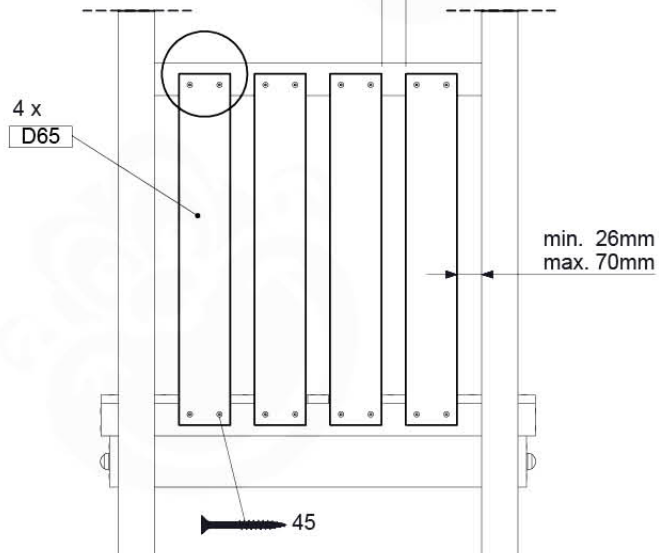

min. 26mm
max. 70mm