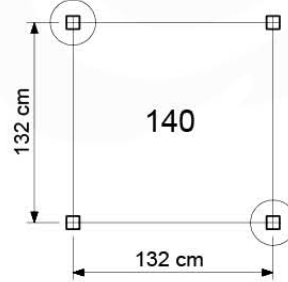

18 Ground Anchors

GA03

BASE TOWERS