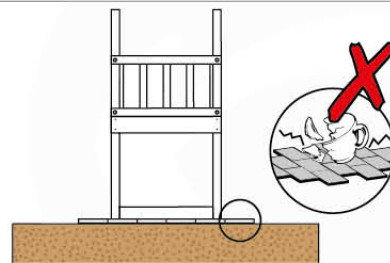

05 Safe Playground Planning

05-1

05-2

05-3

05-4

05-5