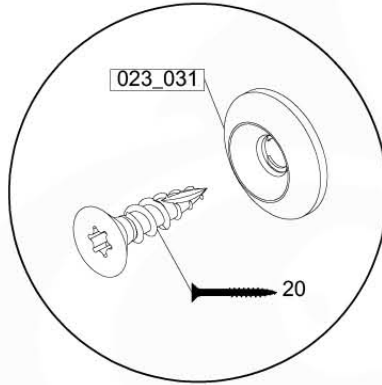

14-6

15 Clatter Bridge

CB01

(194_116)

	PartNo	PartName	QTY.
Hardware Pack 100_614	002_036	16mm Pan Head Tapping Screw T25	72
	002_220	Gap Point Screw T25 - 5x45	10
	002_223	Gap Point Screw T25 - 5x80	12
	003_034	M6 Washer	72
Other	022_911	Bridge Spacer	26
	121_114	BridgeLink Strap 210cm	3
Wood	C141	Beam 1410 mm	2
	D60	Board 600 mm	12
	D141	Board 1410 mm	2

Clatter Bridge - P02 - 11/11/2022 - v4