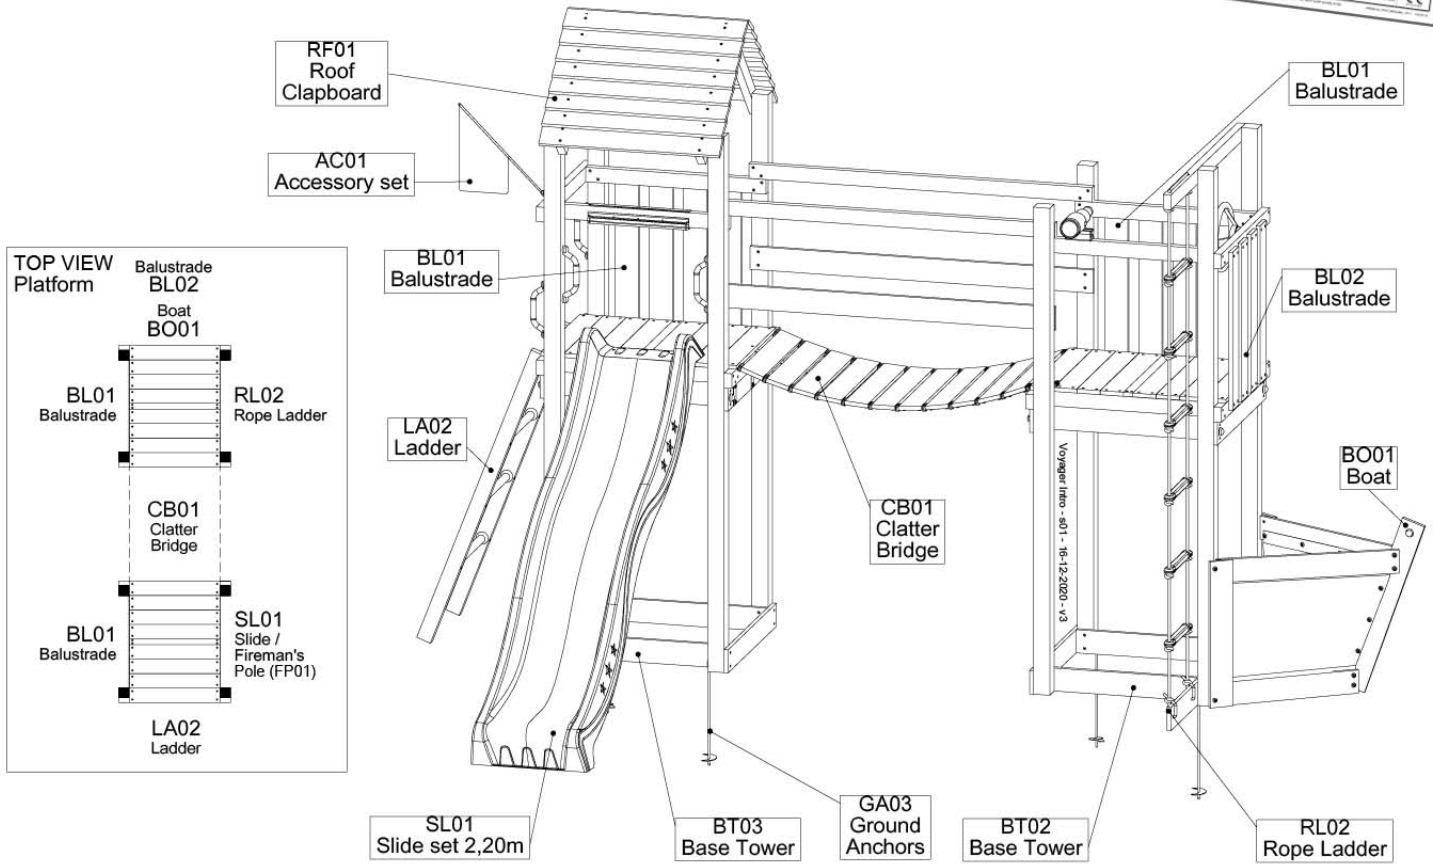

Assembly

Jungle Voyager

809_804

Manual Part 1

Important

This assembly manual should always be read in conjunction with the General Safety manual part as included in the hardware package of your playground equipment. Please read these safety instructions carefully before starting the assembly work.

Jungle Gym

BACKYARD PLAYGROUNDS

since 1988