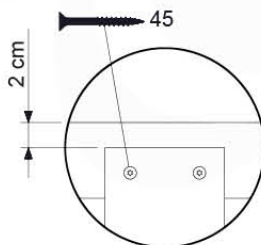

08 Balustrade (1x)

BL01

(194_101)

	PartNo	PartName	QTY.	
Hardware Pack	002_220	Gap Point Screw T25 - 5x45	16	
	100_601	002_223	Gap Point Screw T25 - 5x80	4
Timber	C74	Beam 740 mm	1	
	D65	Board 650 mm	4	

Balustrade 80 - P02 U - 15-7-2022 - v4

08-1

min. 26mm
max. 70mm