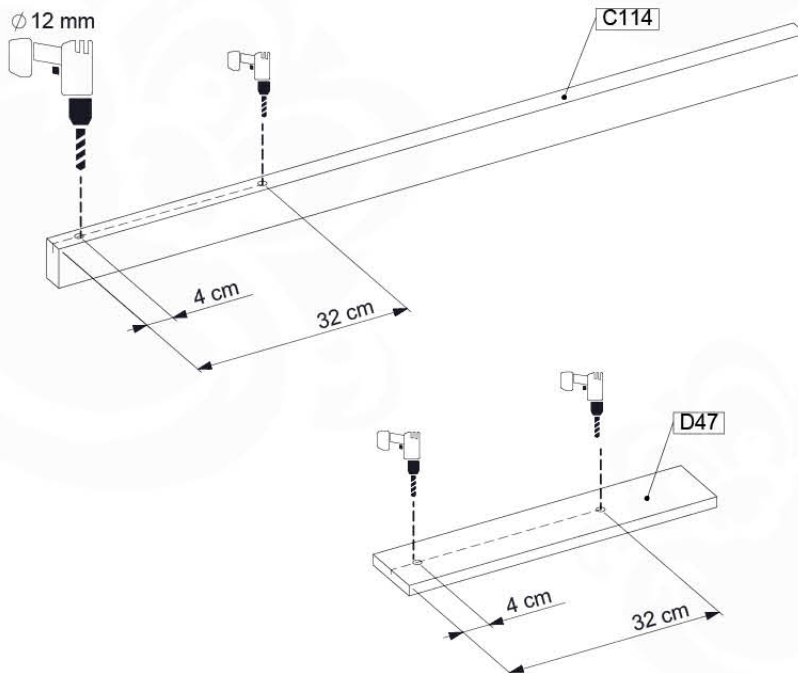

13 Rope Ladder

RL02

(194_115)

	PartNo	PartName	QTY.
Hardware Pack 100_613	001_417	Stealth Screw 8x80	1
	002_220	Gap Point Screw T25 - 5x45	3
	002_223	Gap Point Screw T25 - 5x80	7
Other	020_308	Rope 10mm x 7,6m	1
	022_52x	Rope Ladder Rung -28cm-	6
Wood	C74	Beam 740 mm	1
	C114	Beam 1140 mm	1
	D47	Board 470 mm	1

Rope Ladder - P02 - 15-7-2022 - v3

13-1