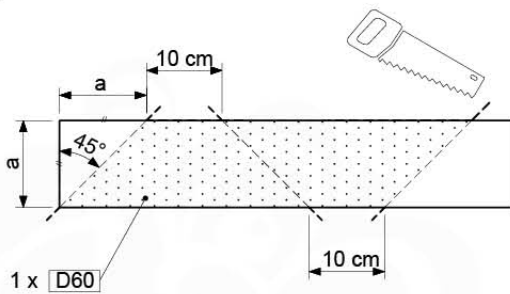

09 Roof Clapboard

RF01

(194_111)

	PartNo	PartName	QTY.
Hardware Pack 100_609	001_417	Stealth Screw 8x80	4
	002_220	Gap Point Screw T25 - 5x45	48
	002_223	Gap Point Screw T25 - 5x80	2
Timber	C56	Beam 550 mm	2
	C62	Beam 620 mm	2
	D60	Board 600 mm	1
	D74	Board 740 mm	16

Roof Clapboard - PD2 - 3-8-2021 - v3

09-1