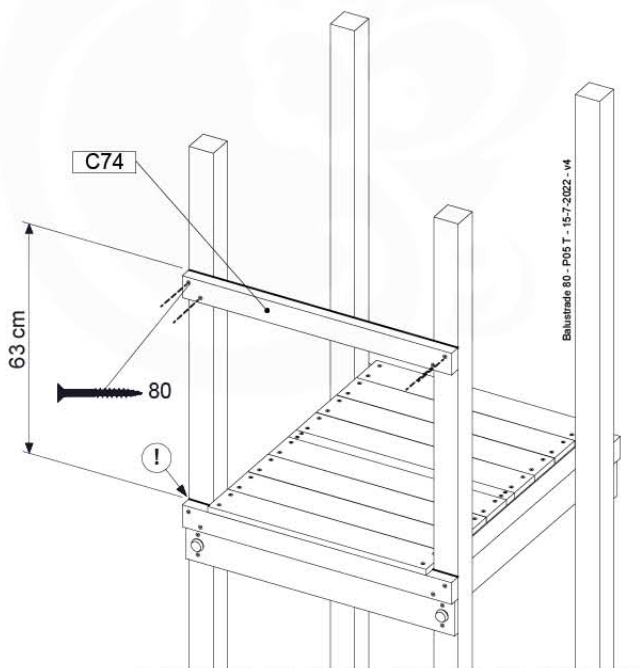

11-1

min. 26mm
max. 70mm

12 Balustrade (1x)

BL02

(194_101)

	PartNo	PartName	QTY.
Hardware Pack	002_220	Gap Point Screw T25 - 5x45	16
	100_601 002_223	Gap Point Screw T25 - 5x80	4
Timber	C74	Beam 740 mm	1
	D65	Board 650 mm	4

Balustrade 80 - P03 T - 15-7-2022 - v4

12-1

Balustrade 80 - P05 T - 15-7-2022 - v4

min. 26mm
max. 70mm

13 Rope Ladder

RL02

(194_115)

	PartNo	PartName	QTY.
Hardware Pack 100_613	001_417	Stealth Screw 8x80	1
	002_220	Gap Point Screw T25 - 5x45	3
	002_223	Gap Point Screw T25 - 5x80	7
Other	020_308	Rope 10mm x 7,6m	1
	022_52x	Rope Ladder Rung -28cm-	6
Wood	C74	Beam 740 mm	1
	C114	Beam 1140 mm	1
	D47	Board 470 mm	1