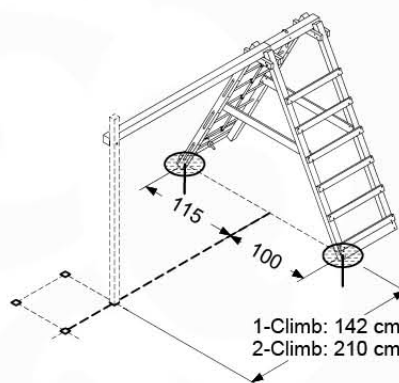

06 Playground Foundation

FD03

06-1

Foundation Plan TS - P04 - 23.2.2022 - v3

07 Base Tower

BT03

(194_100)

	PartNo	PartName	QTY.
Hardware Pack 100_600	001_406	Stealth Screw 8x45	6
	002_220	Gap Point Screw T25 - 5x45	76
	002_223	Gap Point Screw T25 - 5x80	16
Other	007_001	Ground-anchor	2
Hardware Pack 100_600	022_31x	bpc-base version 3	4
	022_84x	bpc cover	4
Wood	A220	Post 70x70 L2200	4
	C74	Beam 740 mm	4
	D60	Board 600 mm	10
	D74	Board 740 mm	8