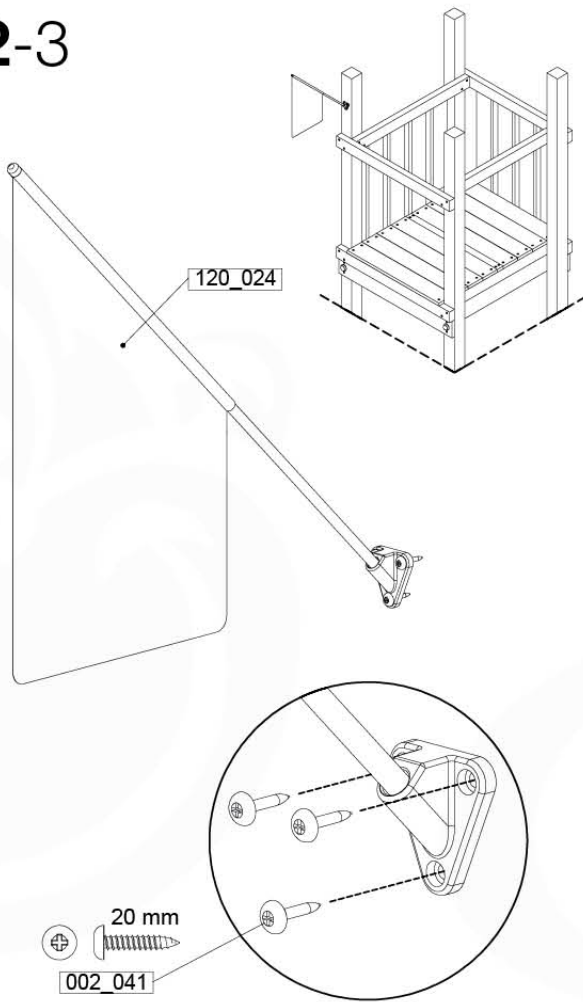

22-3

22-4

Accessory set - P04 - 05/07/2023 - v5

22-5 Safety check

Accessory set - P05 - 05/07/2023 - v5

23 Download and Saving

+

Manual Part 1