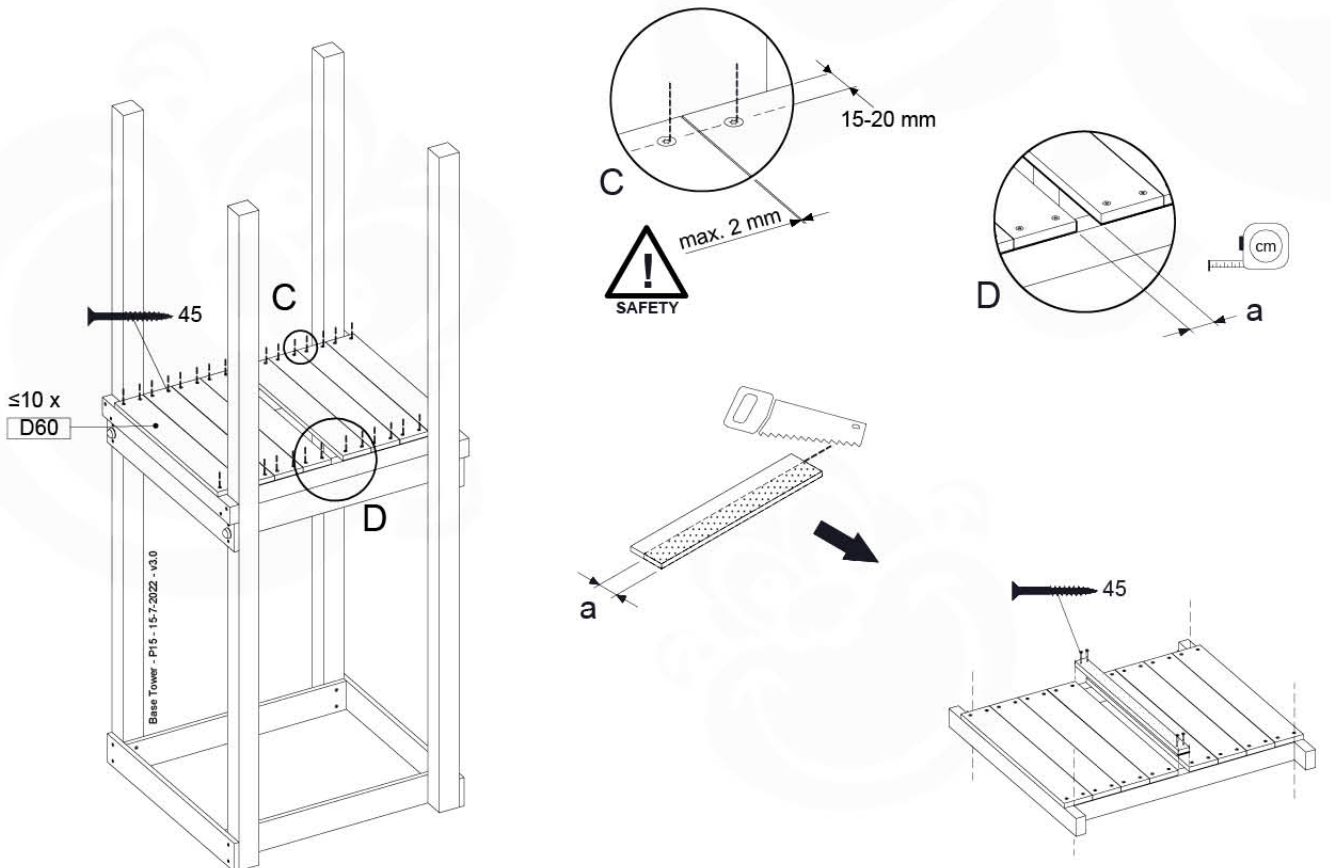

Base Tower - P04 - BT03 - 15-7-2022 - v3.0

07-1

07-2

07-3

08 Balustrade (1x)

BL01

(194_101)

	PartNo	PartName	QTY.
Hardware Pack	002_220	Gap Point Screw T25 - 5x45	16
	100_601	002_223	Gap Point Screw T25 - 5x80
Timber	C74	Beam 740 mm	1
	D65	Board 650 mm	4