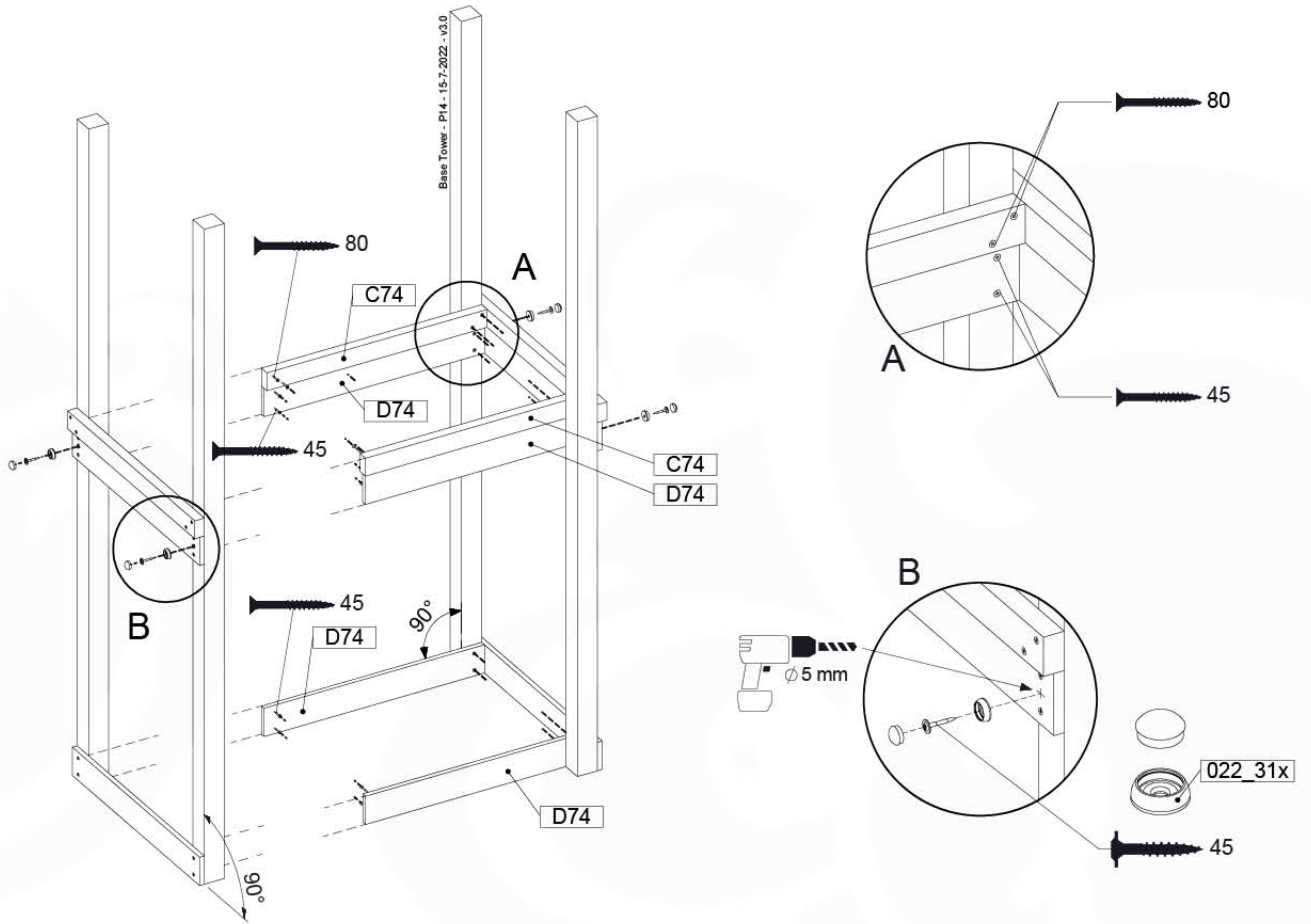

Base Tower - P03 - BT02 - 15-7-2022 - v3.0

10-1

Tower for Rope ladder

10-2

10-3

11 Balustrade (1x)

BL01

(194_101)

	PartNo	PartName	QTY.
Hardware Pack	002_220	Gap Point Screw T25 - 5x45	16
	100_601	002_223	Gap Point Screw T25 - 5x80
Timber	C74	Beam 740 mm	1
	D65	Board 650 mm	4

Balustrade 80 - PM4.U - 15-7-2022 - v4