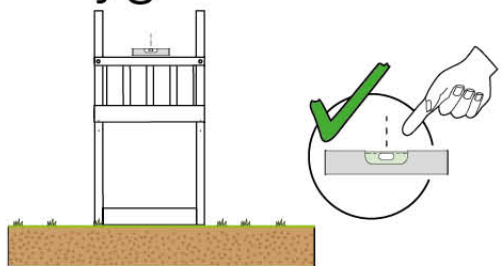

05 Safe Playground Planning

05-1