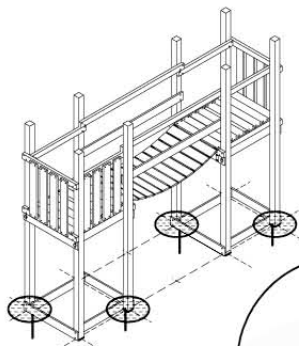

06 Playground Foundation

FD03

06-1

Foundation Plan TS - P04 - 23.2.2022 - v3

07 Base Tower

BT03

(194_100)

	PartNo	PartName	QTY.
Hardware Pack 100_600	001_406	Stealth Screw 8x45	6
	002_220	Gap Point Screw T25 - 5x45	76
	002_223	Gap Point Screw T25 - 5x80	16
Other	007_001	Ground-anchor	2
Hardware Pack 100_600	022_31x	bpc-base version 3	4
	022_84x	bpc cover	4
Wood	A220	Post 70x70 L2200	4
	C74	Beam 740 mm	4
	D60	Board 600 mm	10
	D74	Board 740 mm	8