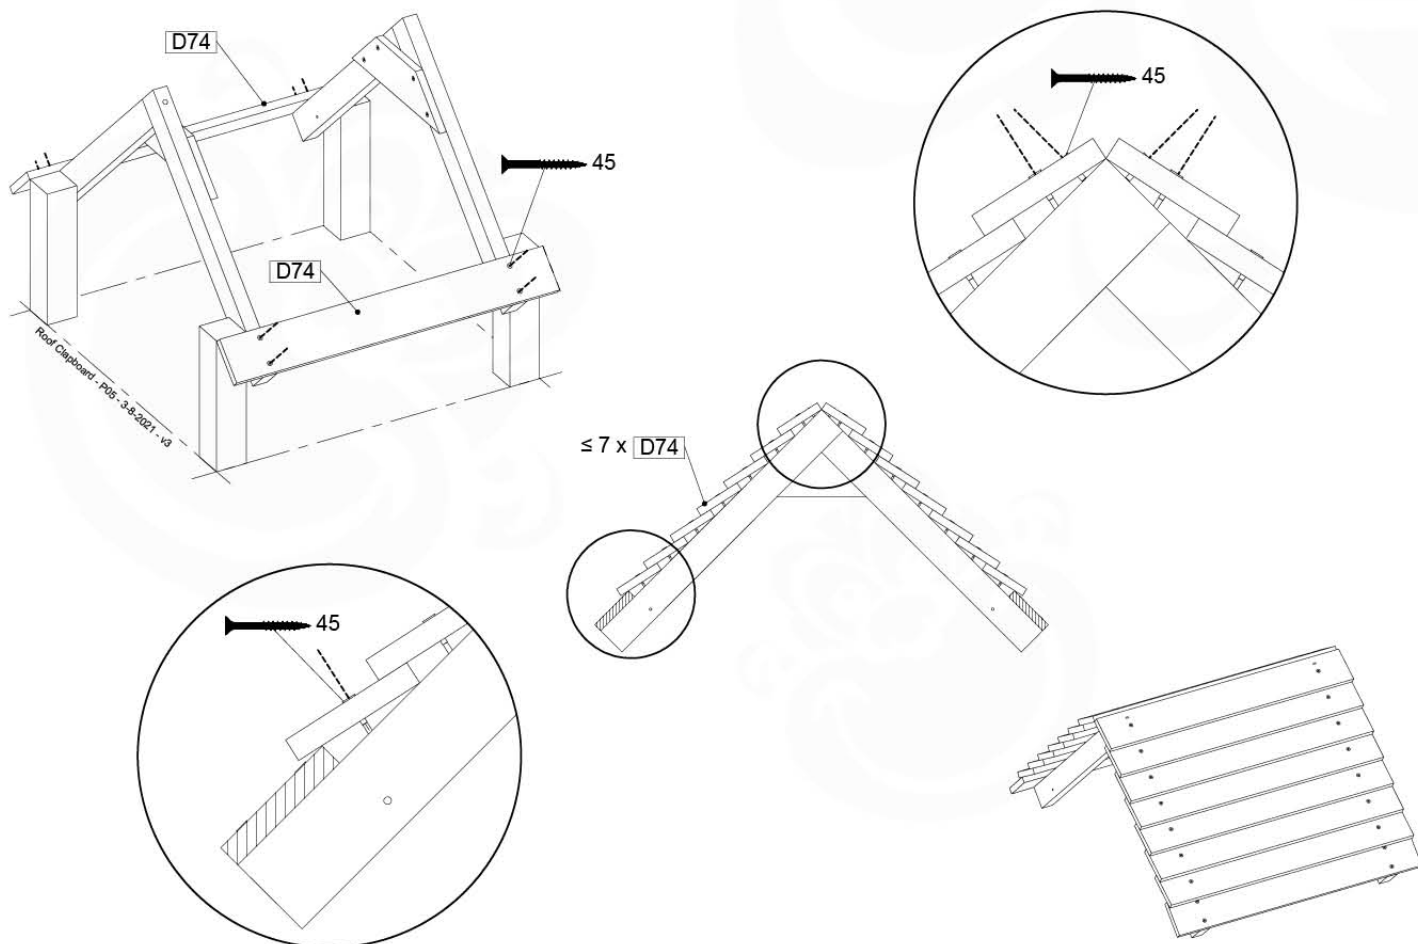

Roof Clapboard - PD2 - 3-8-2021 - v3

09-1

09-2

09-3

10 Base Tower

BT02

(194_100)

	PartNo	PartName	QTY.
Hardware Pack 100_600	001_406	Stealth Screw 8x45	6
	002_220	Gap Point Screw T25 - 5x45	76
	002_223	Gap Point Screw T25 - 5x80	16
Other	007_001	Ground-anchor	2
Hardware Pack 100_600	022_31x	bpc-base version 3	4
	022_84x	bpc cover	4
Wood	A200	Post 70x70 L2000	2
	A220	Post 70x70 L2200	2
	C74	Beam 740 mm	4
	D60	Board 600 mm	10
	D74	Board 740 mm	8

Base Tower - P03 - BT02 - 15-7-2022 - v3.0

10-1

Tower for Rope ladder

10-2

10-3

11 Balustrade (1x)

BL01

(194_101)