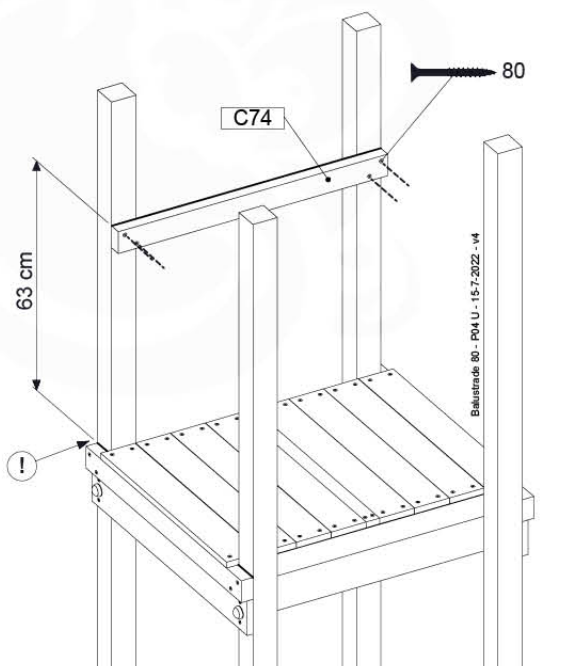

06 Playground Foundation

FD03

06-1

Foundation Plan TS - P04 - 23.2.2022 - v3

07 Base Tower

BT03

(194_100)

	PartNo	PartName	QTY.
Hardware Pack 100_600	001_406	Stealth Screw 8x45	6
	002_220	Gap Point Screw T25 - 5x45	76
	002_223	Gap Point Screw T25 - 5x80	16
Other	007_001	Ground-anchor	2
Hardware Pack 100_600	022_31x	bpc-base version 3	4
	022_84x	bpc cover	4
Wood	A220	Post 70x70 L2200	4
	C74	Beam 740 mm	4
	D60	Board 600 mm	10
	D74	Board 740 mm	8

Base Tower - P04 - BT03 - 15-7-2022 - v3.0

07-1

07-2

07-3

08 Balustrade (1x)

BL01

(194_101)

	PartNo	PartName	QTY.
Hardware Pack	002_220	Gap Point Screw T25 - 5x45	16
	100_601	002_223	Gap Point Screw T25 - 5x80
Timber	C74	Beam 740 mm	1
	D65	Board 650 mm	4

Balustrade 80 - P02 U - 15-7-2022 - v4

08-1

min. 26mm
max. 70mm

09 Roof Clapboard

RF01

(194_111)

	PartNo	PartName	QTY.
Hardware Pack 100_609	001_417	Stealth Screw 8x80	4
	002_220	Gap Point Screw T25 - 5x45	48
	002_223	Gap Point Screw T25 - 5x80	2
Timber	C56	Beam 550 mm	2
	C62	Beam 620 mm	2
	D60	Board 600 mm	1
	D74	Board 740 mm	16

Roof Clapboard - PD2 - 3-8-2021 - v3

09-1

09-2

09-3

10 Base Tower

BT02

(194_100)

	PartNo	PartName	QTY.
Hardware Pack 100_600	001_406	Stealth Screw 8x45	6
	002_220	Gap Point Screw T25 - 5x45	76
	002_223	Gap Point Screw T25 - 5x80	16
Other	007_001	Ground-anchor	2
Hardware Pack 100_600	022_31x	bpc-base version 3	4
	022_84x	bpc cover	4
Wood	A200	Post 70x70 L2000	2
	A220	Post 70x70 L2200	2
	C74	Beam 740 mm	4
	D60	Board 600 mm	10
	D74	Board 740 mm	8