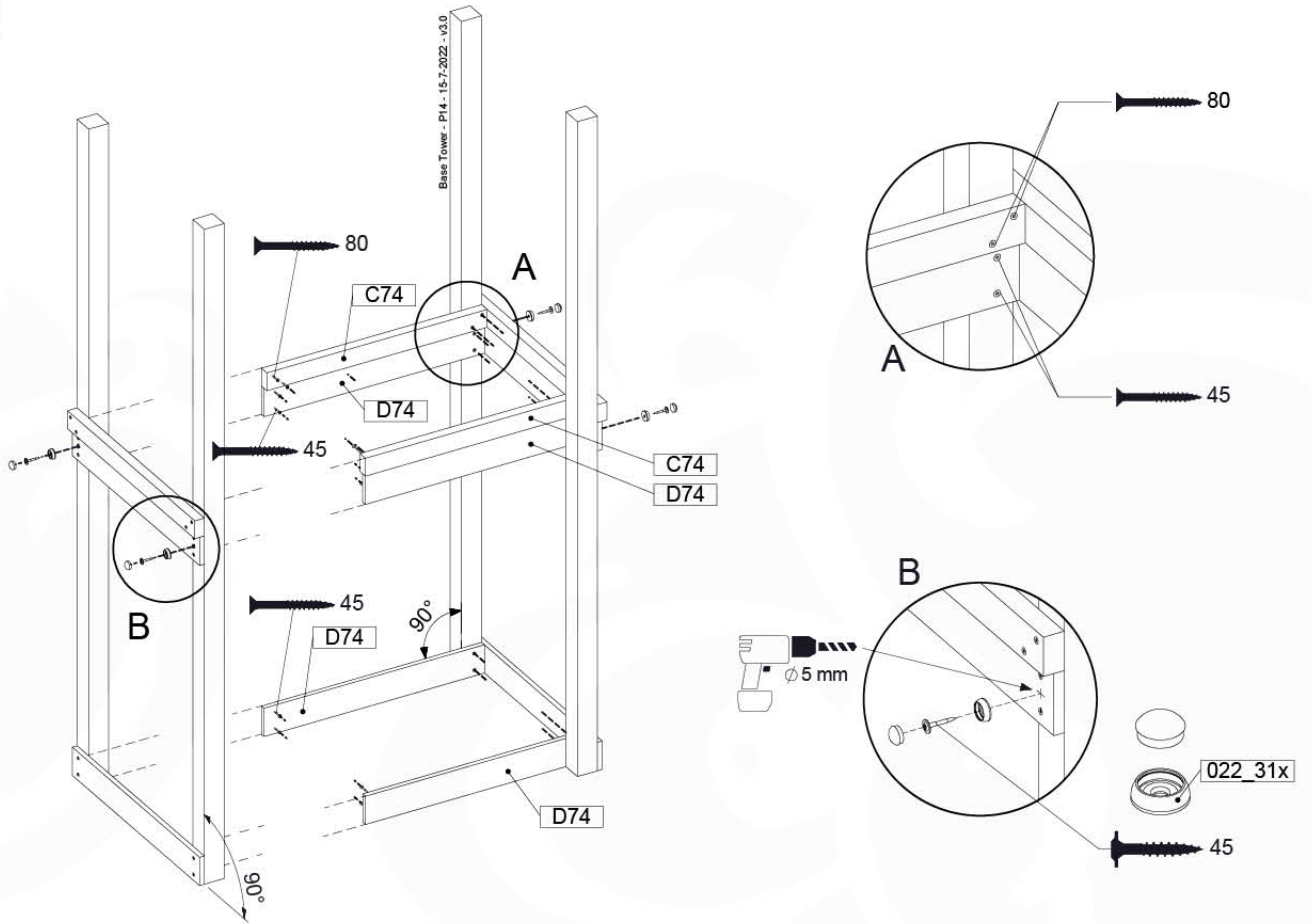

06 Playground Foundation

FD03

06-1

Foundation Plan TS - P04 - 23.2.2022 - v3

07 Base Tower

BT03

(194_100)

	PartNo	PartName	QTY.
Hardware Pack 100_600	001_406	Stealth Screw 8x45	6
	002_220	Gap Point Screw T25 - 5x45	76
	002_223	Gap Point Screw T25 - 5x80	16
Other	007_001	Ground-anchor	2
Hardware Pack 100_600	022_31x	bpc-base version 3	4
	022_84x	bpc cover	4
Wood	A220	Post 70x70 L2200	4
	C74	Beam 740 mm	4
	D60	Board 600 mm	10
	D74	Board 740 mm	8

Base Tower - P04 - BT03 - 15-7-2022 - v3.0

07-1

07-2

07-3

08 Balustrade (1x)

BL01

(194_101)

	PartNo	PartName	QTY.
Hardware Pack	002_220	Gap Point Screw T25 - 5x45	16
	100_601	002_223	Gap Point Screw T25 - 5x80
Timber	C74	Beam 740 mm	1
	D65	Board 650 mm	4