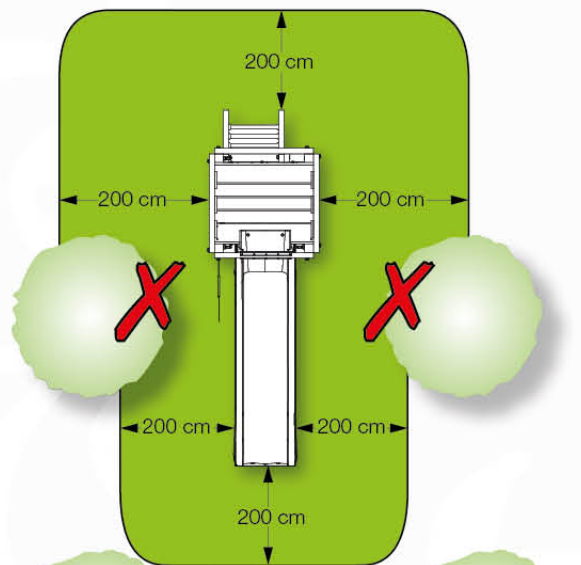

05 Safe Playground Planning

05-1

05-2

05-3

05-4

05-5