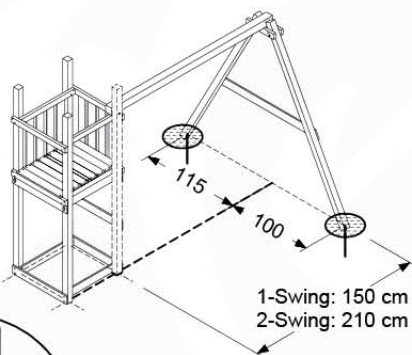

06 Playground Foundation

FD03

06-1

Foundation Plan TS - P04 - 23.2.2022 - v3

07 Base Tower

BT03

(194_100)

	PartNo	PartName	QTY.
Hardware Pack 100_600	001_406	Stealth Screw 8x45	6
	002_220	Gap Point Screw T25 - 5x45	76
	002_223	Gap Point Screw T25 - 5x80	16
Other	007_001	Ground-anchor	2
Hardware Pack 100_600	022_31x	bpc-base version 3	4
	022_84x	bpc cover	4
Wood	A220	Post 70x70 L2200	4
	C74	Beam 740 mm	4
	D60	Board 600 mm	10
	D74	Board 740 mm	8