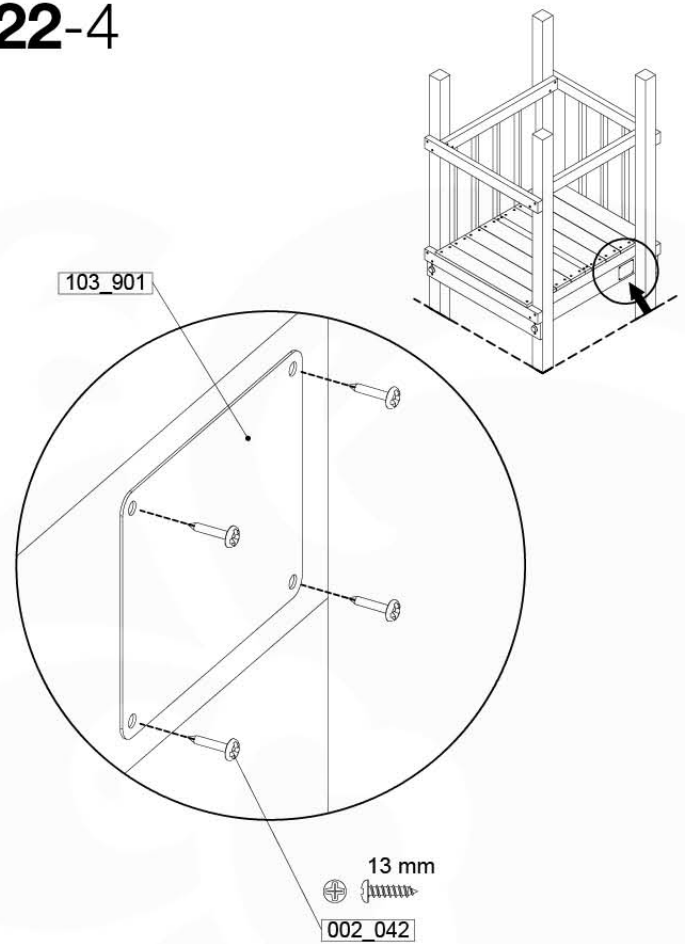

22-4

Accessory set - P04 - 05/07/2023 - v5