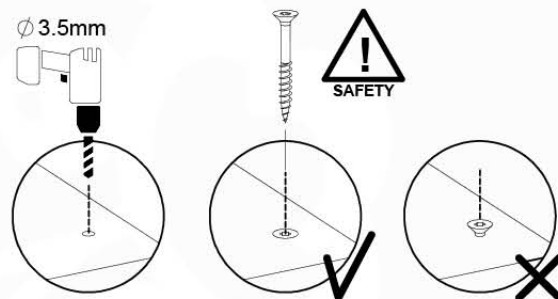

21 Firemans Pole

FP01

(201_275)

	PartNo	PartName	QTY.
Kit	201_275	Fireman's Pole kit (incl. 4x Screw T25 5x80)	1
Timber	C74	Beam 740 mm	1

Fireman's Pole AL - P04 U - 20/04/2023 - v4