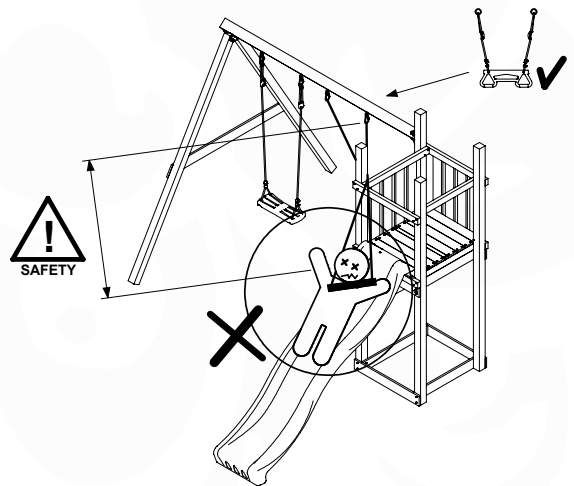

# 18 SL03a: Slide 80 145 U

Assembly Pack: 194\_107

	PartNo	PartName	QTY.
Hardware Pack 100_605	000_101	Nail Pan Head	10
	002_223	Gap Point Screw T25 - 5x80	4
	002_308	Gap Point Screw T25 - 5x20	2
Other	120_102	Handgrip set (2x Complete)	1
	123_200	Bumperpad	1
	324_xxx 334_xxx	Wavy Star Slide XL 2200 mm / Wavy Star Slide XL 2650 mm	1
Timber	C74	Beam 740 mm	1