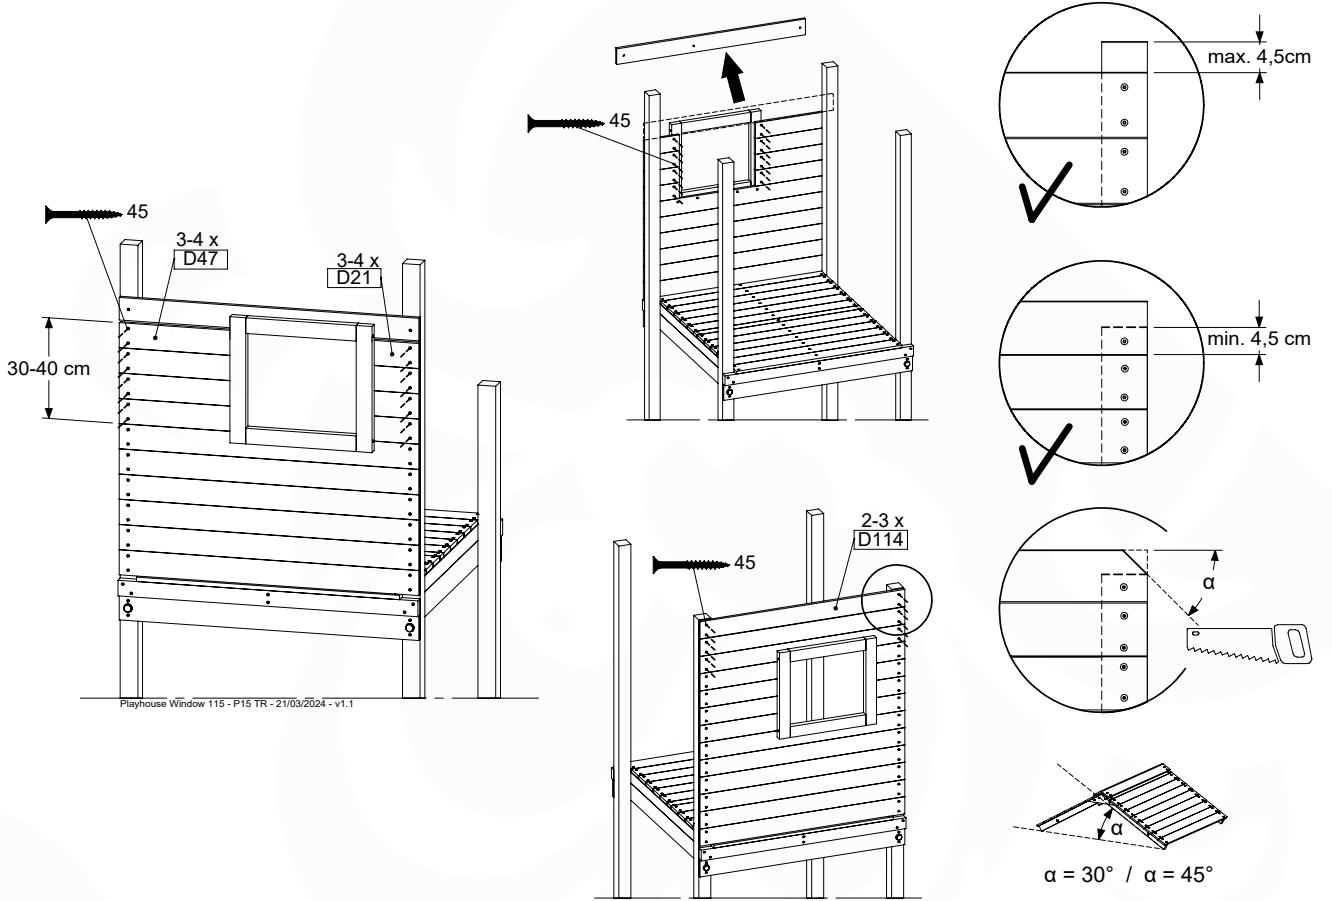

# 15 PH30a: Playhouse Roof Panels 115 90deg

( 194\_501 )

	PartNo	PartName	QTY.
Hardware Pack	002_220	Gap Point Screw T25 - 5x45	24
Timber	D65	Board 650 mm	2
	D100	Board 1000 mm	2
	D114	Board 1140 mm	2

Playhouse Roof Panels - P02 CL90° - 15/03/2024 - v1.1