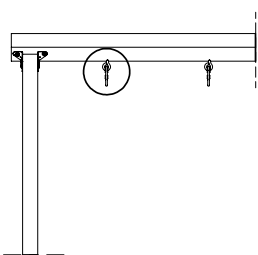

# 18 SL03a: Slide 80 145 U

Assembly Pack: 194\_107

	PartNo	PartName	QTY.
Hardware Pack 100_605	000_101	Nail Pan Head	10
	002_223	Gap Point Screw T25 - 5x80	4
	002_308	Gap Point Screw T25 - 5x20	2
Other	120_102	Handgrip set (2x Complete)	1
	123_200	Bumperpad	1
	324_xxx 334_xxx	Wavy Star Slide XL 2200 mm / Wavy Star Slide XL 2650 mm	1
Timber	C74	Beam 740 mm	1