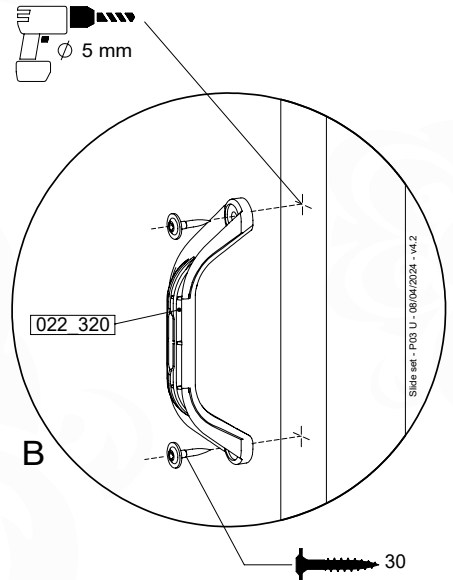

18 SL03a: Slide 80 145 U

Assembly Pack: 194_107

	PartNo	PartName	QTY.
Hardware Pack 100_605	000_101	Nail Pan Head	10
	002_223	Gap Point Screw T25 - 5x80	4
	002_308	Gap Point Screw T25 - 5x20	2
Other	120_102	Handgrip set (2x Complete)	1
	123_200	Bumperpad	1
	324_xxx 334_xxx	Wavy Star Slide XL 2200 mm / Wavy Star Slide XL 2650 mm	1
Timber	C74	Beam 740 mm	1

Slide set - P02 - 08/04/2024 - v4.2