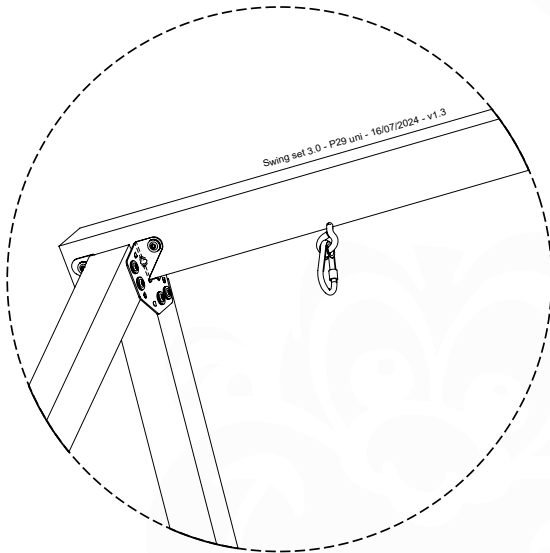

# 18 SL03a: Slide 80 145 U

Assembly Pack: 194\_107

	PartNo	PartName	QTY.
Hardware Pack 100_605	000_101	Nail Pan Head	10
	002_223	Gap Point Screw T25 - 5x80	4
	002_308	Gap Point Screw T25 - 5x20	2
Other	120_102	Handgrip set (2x Complete)	1
	123_200	Bumperpad	1
	324_xxx 334_xxx	Wavy Star Slide XL 2200 mm / Wavy Star Slide XL 2650 mm	1
Timber	C74	Beam 740 mm	1