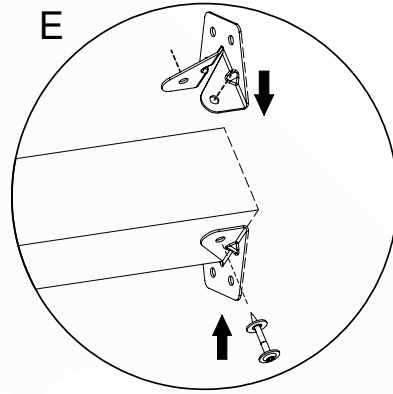

E

E

Swing set 3.0 - P22 uni - 16/07/2024 - v1.3

E'/E''

E'/E''

E

E

Swing set 3.0 - P23 uni - 16/07/2024 - v1.3

E'/E''

E'

(E'')