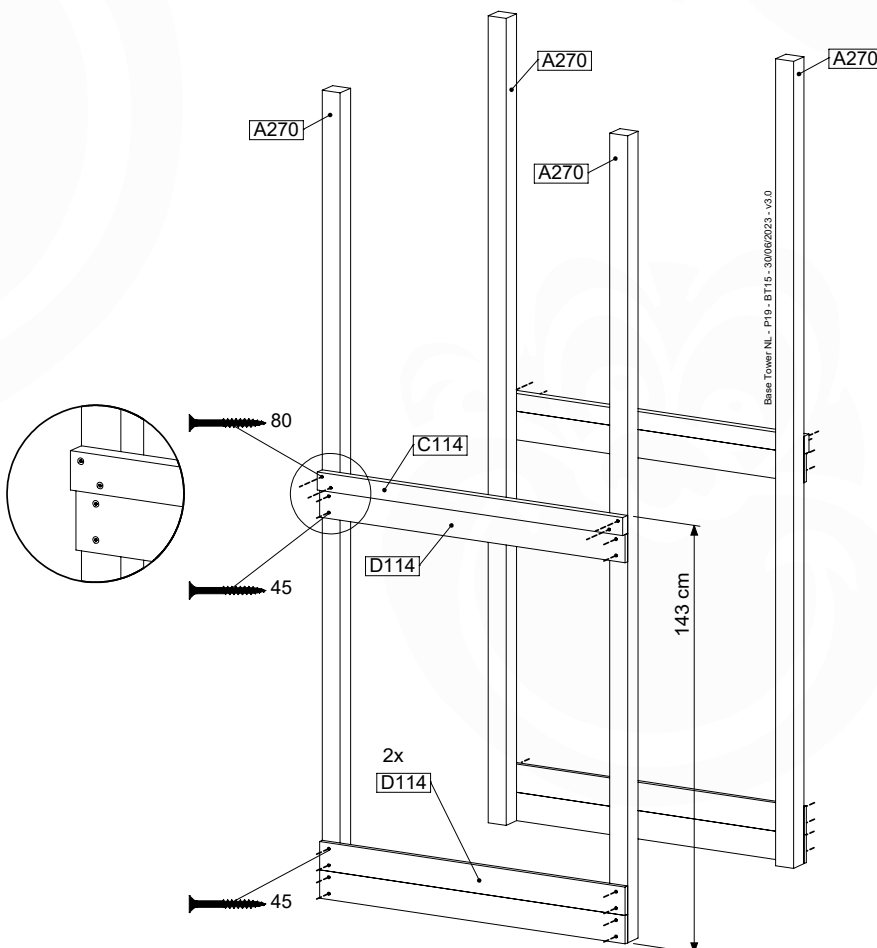

8 BT15a: Base Tower 115 145cm 270270

(194_300)

	PartNo	PartName	QTY.
Hardware Pack	001_406	Stealth Screw 8x45	6
	001_417	Stealth Screw 8x80	4
	002_220	Gap Point Screw T25 - 5x45	118
	002_223	Gap Point Screw T25 - 5x80	20
	022_31x	bpc-base version 3	8
	022_84x	bpc cover	8
Other	007_001	Ground-anchor	2
Timber	A270	Post 70x70 L2700	4
	C114	Beam 1140 mm	5
	D100	Board 1000 mm	14
	D114	Board 1140 mm	12

Base Tower NL - P10 - BT15 - 3006/2023 - v3.0

Base Tower NL - P10 - BT15 - 3006/2023 - v3.0