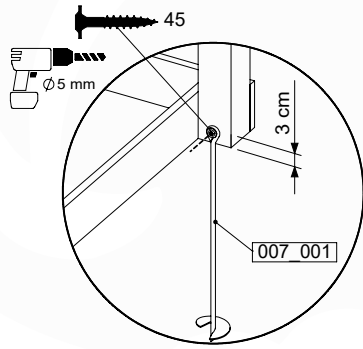

19 GA: Ground Anchors

Ground Anchors Uni. - PD3 - 14/06/2024 - v1.5

1.

2.

3.

Ground Anchors Uni. - PD4 - 14/06/2024 - v1.5