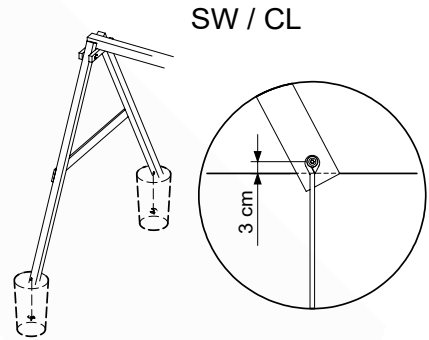

19 GA: Ground Anchors

Ground Anchors Uni. - PD3 - 14/06/2024 - v1.5

1.

2.

3.

Ground Anchors Uni. - PD4 - 14/06/2024 - v1.5