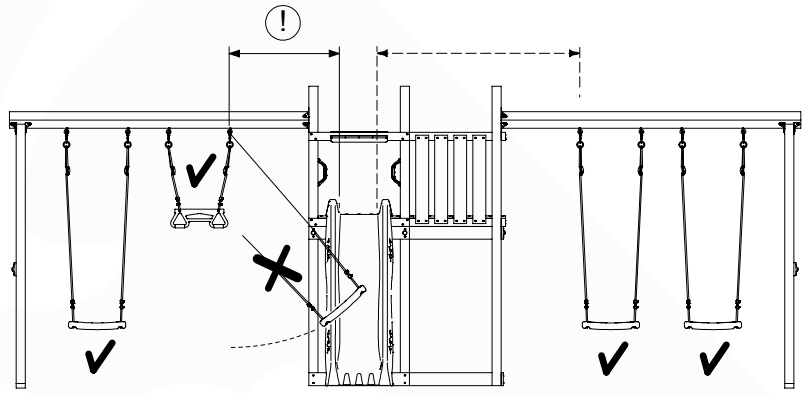

Swing set 3.0 - P13 25220 - 16/07/2024 - v1.3