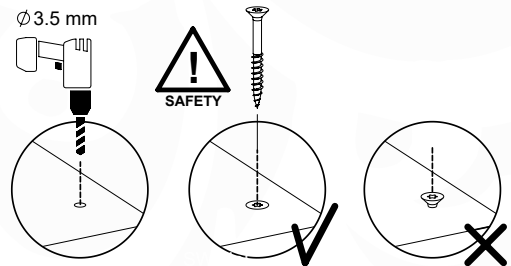

9 ET07a: Extension Tower 11580 220/145

(194_300)

	PartNo	PartName	QTY.
Hardware pack	001_406	Stealth Screw 8x45	4
	001_417	Stealth Screw 8x80	2
	002_220	Gap Point Screw T25 - 5x45	81
	002_223	Gap Point Screw T25 - 5x80	16
Other	007_001	Ground-anchor	2
	022_31x	bpc-base version 3	4
	022_84x	bpc cover	4
Timber	A220	Post 70x70 L2200	2
	C74	Beam 740 mm	3
	C114	Beam 1140 mm	1
	D74	Board 740 mm	6
	D100	Board 1000 mm	9
	D114	Board 1140 mm	3