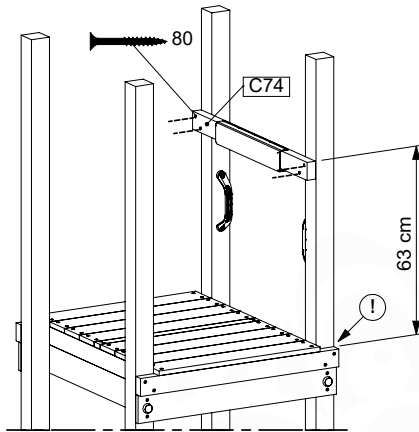

18 SL03a: Slide 80 145 U

Assembly Pack: 194_107

	PartNo	PartName	QTY.
Hardware Pack 100_605	000_101	Nail Pan Head	10
	002_223	Gap Point Screw T25 - 5x80	4
	002_308	Gap Point Screw T25 - 5x20	2
Other	120_102	Handgrip set (2x Complete)	1
	123_200	Bumperpad	1
	324_xxx 334_xxx	Wavy Star Slide XL 2200 mm / Wavy Star Slide XL 2650 mm	1
Timber	C74	Beam 740 mm	1

Slide set - P02 - 08/04/2024 - v4.2