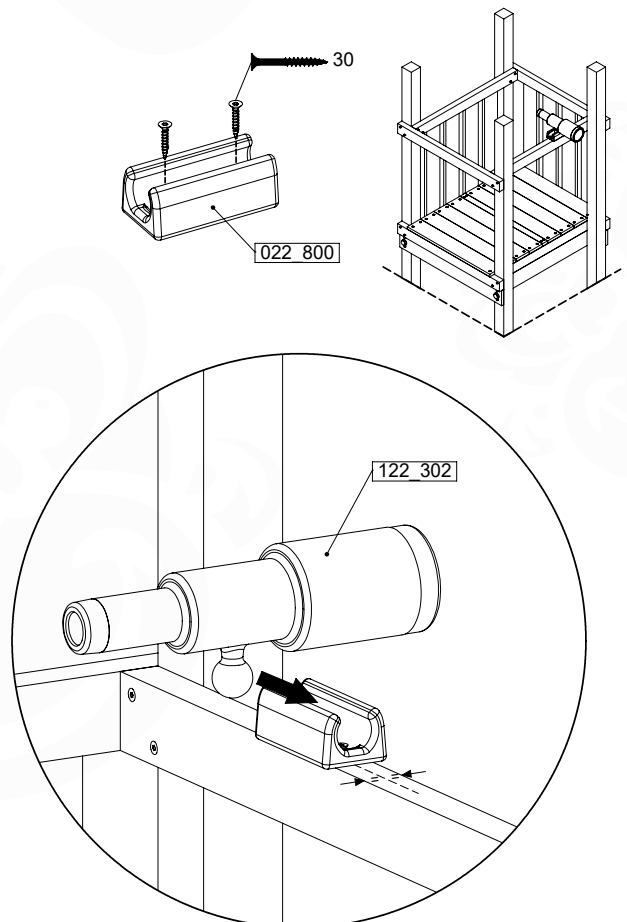

Accessory set - P03 - 24/01/2024 - v5