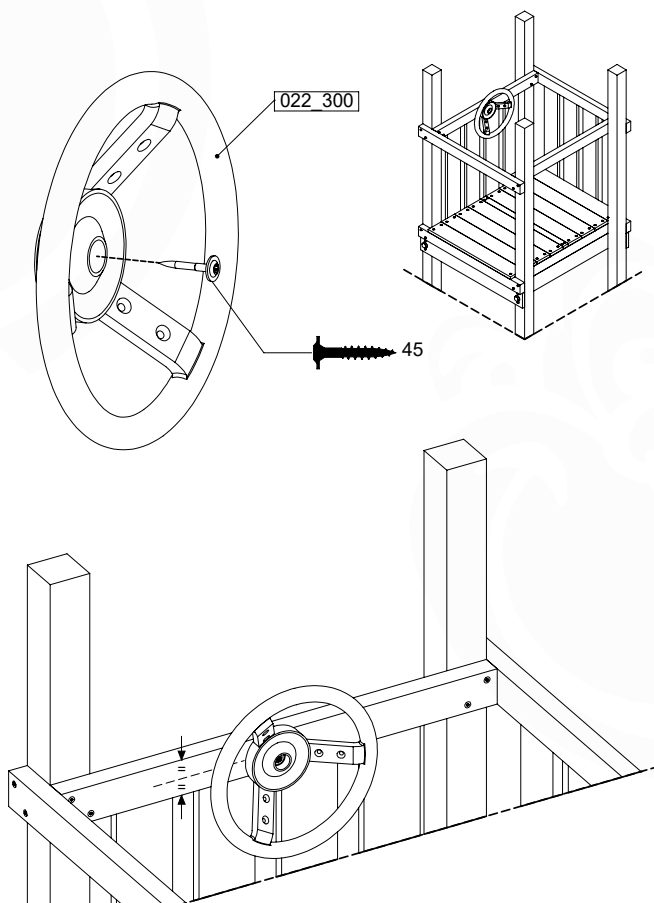

Accessory set - P03 - 24/01/2024 - v5