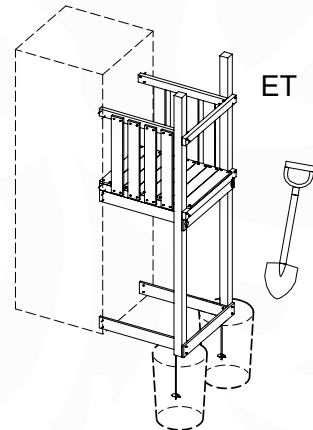

19 GA: Ground Anchors

Ground Anchors Uni. - PD3 - 14/06/2024 - v1.5

1.

2.

3.

Ground Anchors Uni. - PD4 - 14/06/2024 - v1.5