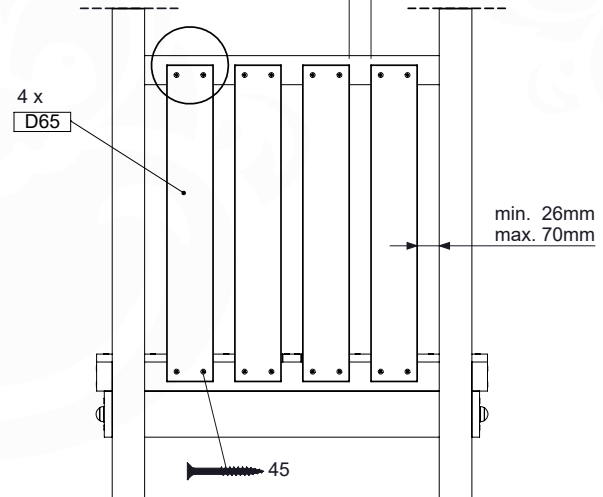

min. 26mm
max. 70mm