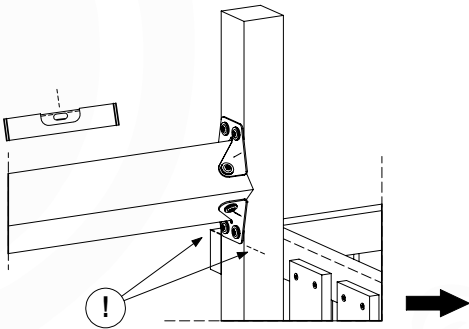

E

E

Swing set 3.0 - P22 uni - 16/07/2024 - v1.3

E'/E''

E'/E''

E

E

Swing set 3.0 - P23 uni - 16/07/2024 - v1.3

E'/E''

E'

(E'')