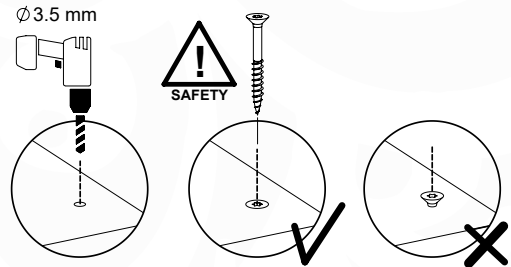

13 PH13a: Playhouse Entrance Panel 115 UR

(194_809)

	PartNo	PartName	QTY.
Hardware Pack	002_220	Gap Point Screw T25 - 5x45	66
	002_223	Gap Point Screw T25 - 5x80	2
Timber	C62	Beam 620 mm	1
	C123	Beam 1230 mm	1
	D47	Board 470 mm	11
	D114	Board 1140 mm	3

Playhouse 115 - P03 UR - 20-3-2023 - v1