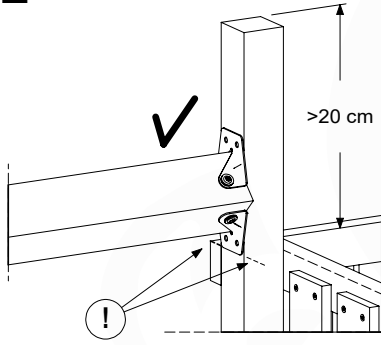

E

E

Swing set 3.0 - P22 uni - 16/07/2024 - v1.3

E'/E''

E'/E''

E

E

Swing set 3.0 - P23 uni - 16/07/2024 - v1.3

E'/E''

E'

(E'')