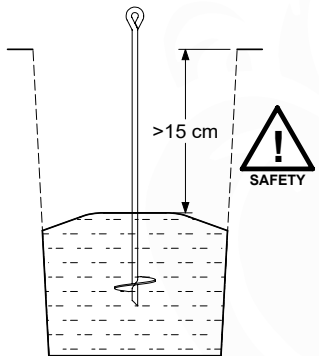

19 GA: Ground Anchors

Ground Anchors Uni. - PD3 - 14/06/2024 - v1.5

1.

2.

3.

Ground Anchors Uni. - PD4 - 14/06/2024 - v1.5