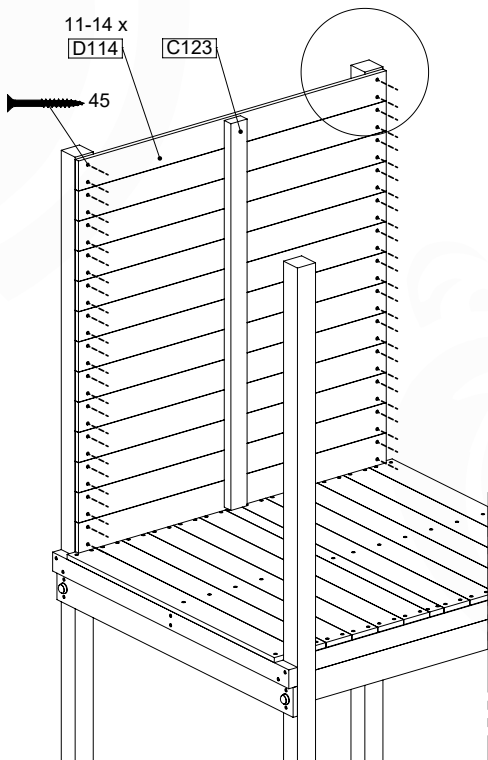

# 12 PH10a: Playhouse Wall Panel 115 U

( 194\_809 )

	PartNo	PartName	QTY.
Hardware Pack	002_220	Gap Point Screw T25 - 5x45	70
Timber	C123	Beam 1230 mm	1
	D114	Board 1140 mm	14

Playhouse Wall 115 - P02 U - 17/04/2023 - v1