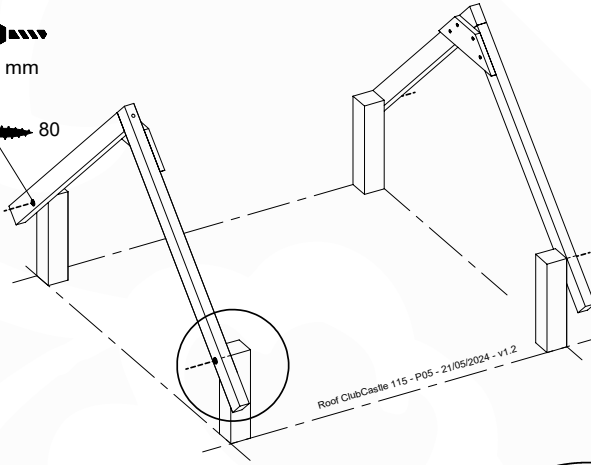

11.1

Roof ClubCastle 115 - P05 - 21/05/2024 - v1.2