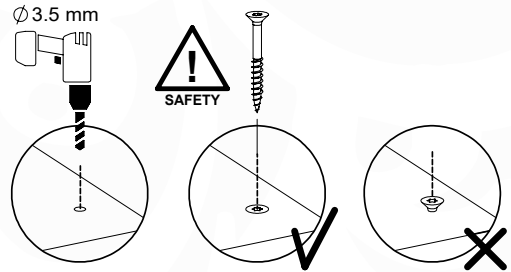

18 SL03a: Slide 80 145 U

Assembly Pack: 194_107

	PartNo	PartName	QTY.
Hardware Pack 100_605	000_101	Nail Pan Head	10
	002_223	Gap Point Screw T25 - 5x80	4
	002_308	Gap Point Screw T25 - 5x20	2
Other	120_102	Handgrip set (2x Complete)	1
	123_200	Bumperpad	1
	324_xxx 334_xxx	Wavy Star Slide XL 2200 mm / Wavy Star Slide XL 2650 mm	1
Timber	C74	Beam 740 mm	1

Slide set - P02 - 08/04/2024 - v4.2