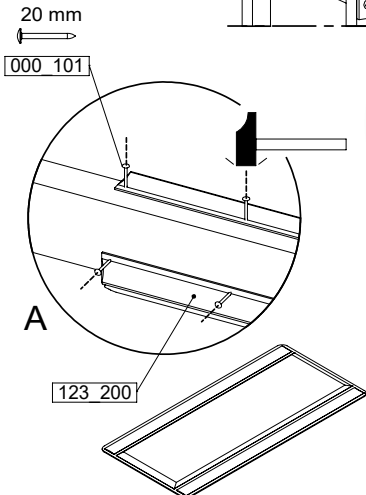

18 SL03a: Slide 80 145 U

Assembly Pack: 194_107

	PartNo	PartName	QTY.
Hardware Pack 100_605	000_101	Nail Pan Head	10
	002_223	Gap Point Screw T25 - 5x80	4
	002_308	Gap Point Screw T25 - 5x20	2
Other	120_102	Handgrip set (2x Complete)	1
	123_200	Bumperpad	1
	324_xxx 334_xxx	Wavy Star Slide XL 2200 mm / Wavy Star Slide XL 2650 mm	1
Timber	C74	Beam 740 mm	1

Slide set - P02 - 08/04/2024 - v4.2