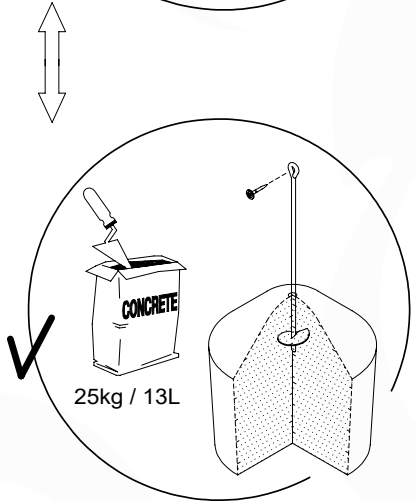

19 GA: Ground Anchors

Ground Anchors Uni. - PD3 - 14/06/2024 - v1.5