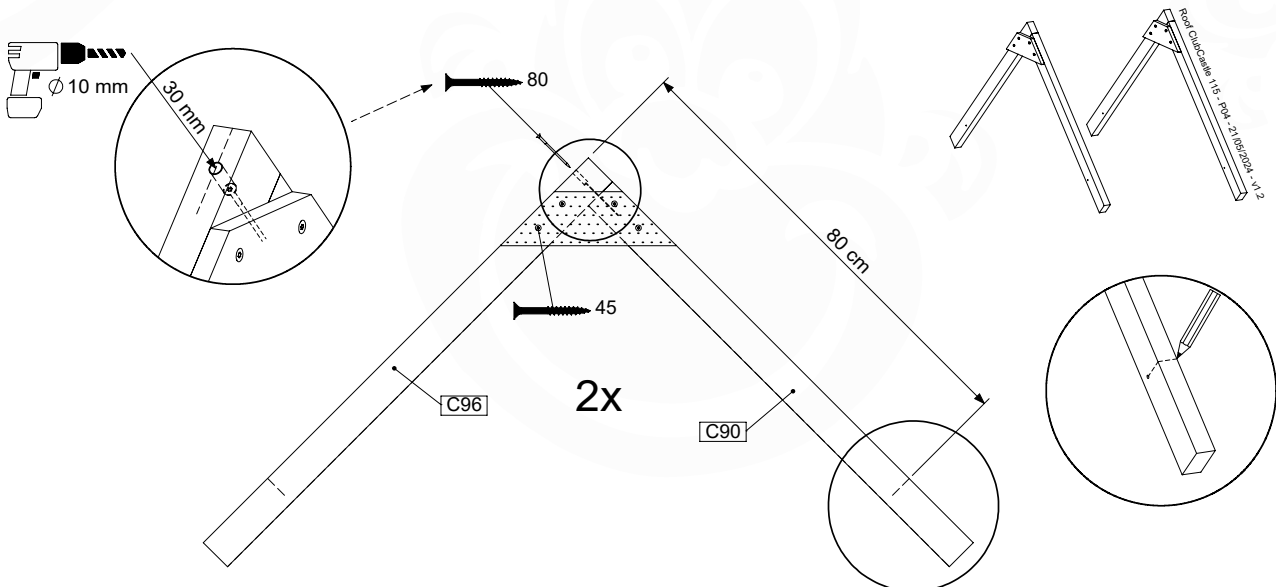

Assembly Pack: 194_308 / 194_804

	PartNo	PartName	QTY.
Hardware Pack	001_417	Stealth Screw 8x80	4
	002_220	Gap Point Screw T25 - 5x45	100
	002_223	Gap Point Screw T25 - 5x80	8
Timber	C96	Beam 960 mm	2
	D65	Board 650 mm	1
	D127	Board 1270 mm	24
	C90	Beam 900 mm	2

Roof Gable 115 - P03 - RF08 - 21/05/2024 - v1.2