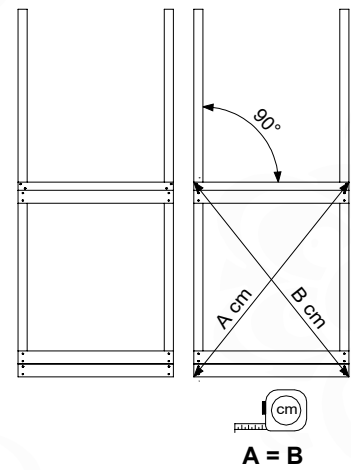

8 BT15a: Base Tower 115 145cm 270270

(194_300)

	PartNo	PartName	QTY.
Hardware Pack	001_406	Stealth Screw 8x45	6
	001_417	Stealth Screw 8x80	4
	002_220	Gap Point Screw T25 - 5x45	118
	002_223	Gap Point Screw T25 - 5x80	20
	022_31x	bpc-base version 3	8
	022_84x	bpc cover	8
Other	007_001	Ground-anchor	2
Timber	A270	Post 70x70 L2700	4
	C114	Beam 1140 mm	5
	D100	Board 1000 mm	14
	D114	Board 1140 mm	12

Base Tower NL - P10 - BT15 - 3006/2023 - v3.0

Base Tower NL - P10 - BT15 - 3006/2023 - v3.0