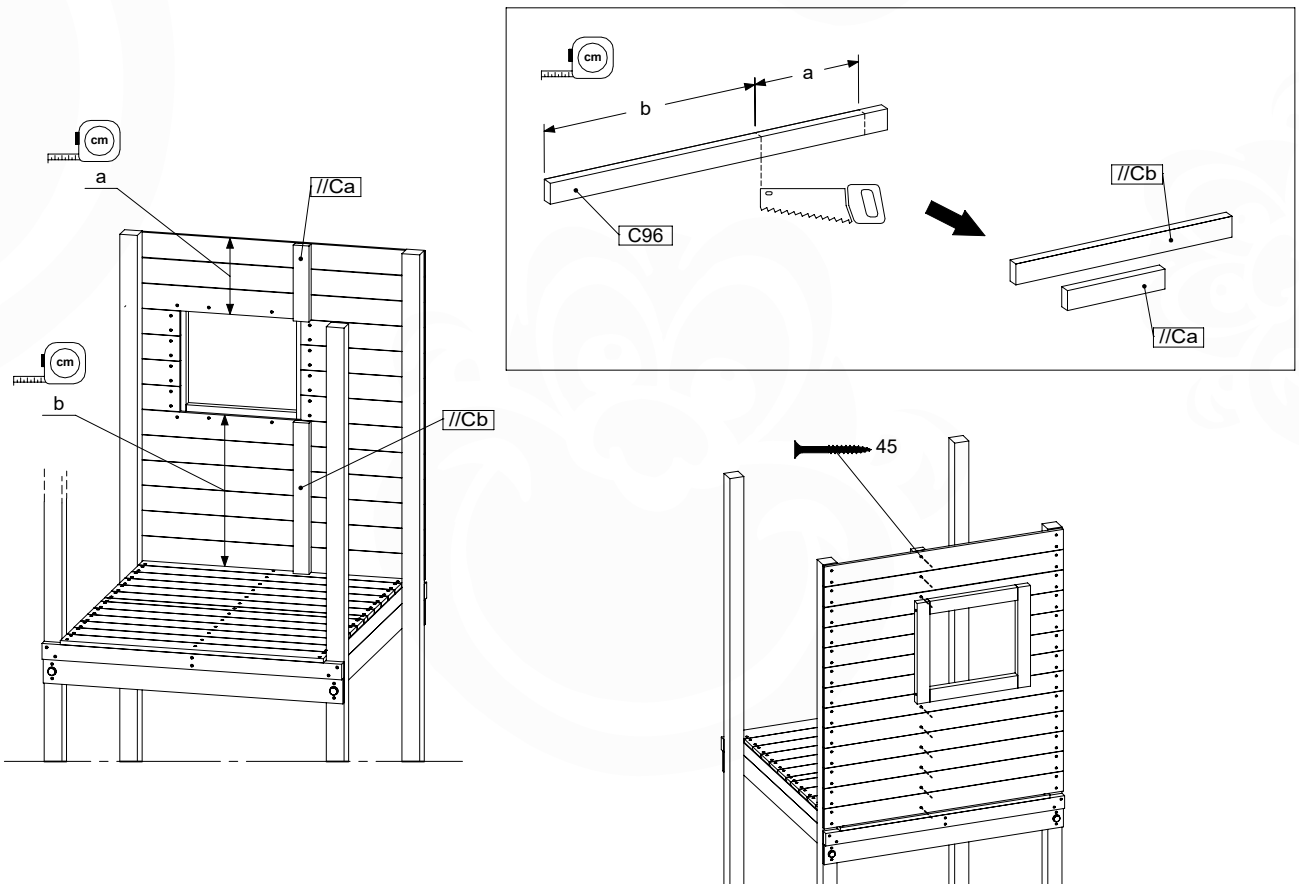

# 15 PH30a: Playhouse Roof Panels 115 90deg

( 194\_501 )

	PartNo	PartName	QTY.
Hardware Pack	002_220	Gap Point Screw T25 - 5x45	24
Timber	D65	Board 650 mm	2
	D100	Board 1000 mm	2
	D114	Board 1140 mm	2

Playhouse Roof Panels - P02 CL90° - 15/03/2024 - v1.1