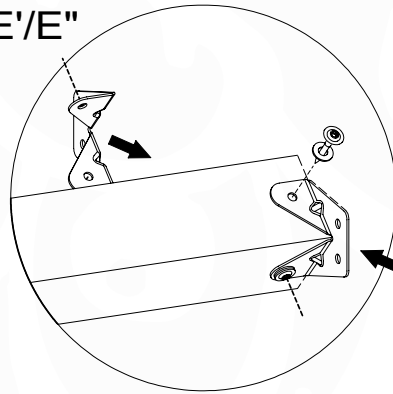

E

E

Swing set 3.0 - P22 uni - 16/07/2024 - v1.3

E'/E''

E'/E''

E

E

Swing set 3.0 - P23 uni - 16/07/2024 - v1.3

E'/E''

E'

(E'')