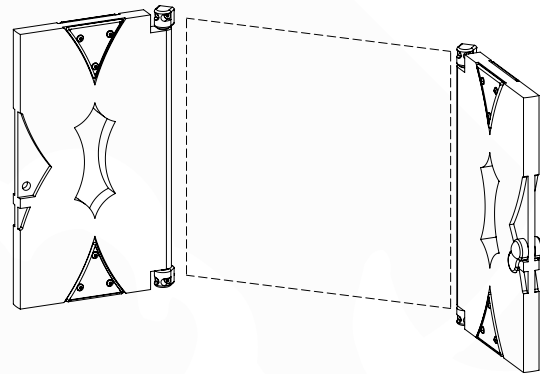

20 AC02a: Shutters

(250_075)

	PartNo	PartName	QTY.
Hardware Pack	002_044	Pan head screw - DIN 7981 - T25 - 4.8x12	24
	002_219	Gap Point Screw T25 - 5x30	8
	003_040	M8 Washer	5
	004_010	M8 Locking Nut	1
	005_003	Lock bolt	1
Other	022_84x	bpc cover	2
	022_340	Shutter	2
	022_342	Hinge	4
	022_343	Decoration plate	8
	022_344	Lock	2

Shutters 2x set - P02 - 18/11/2022 - v1