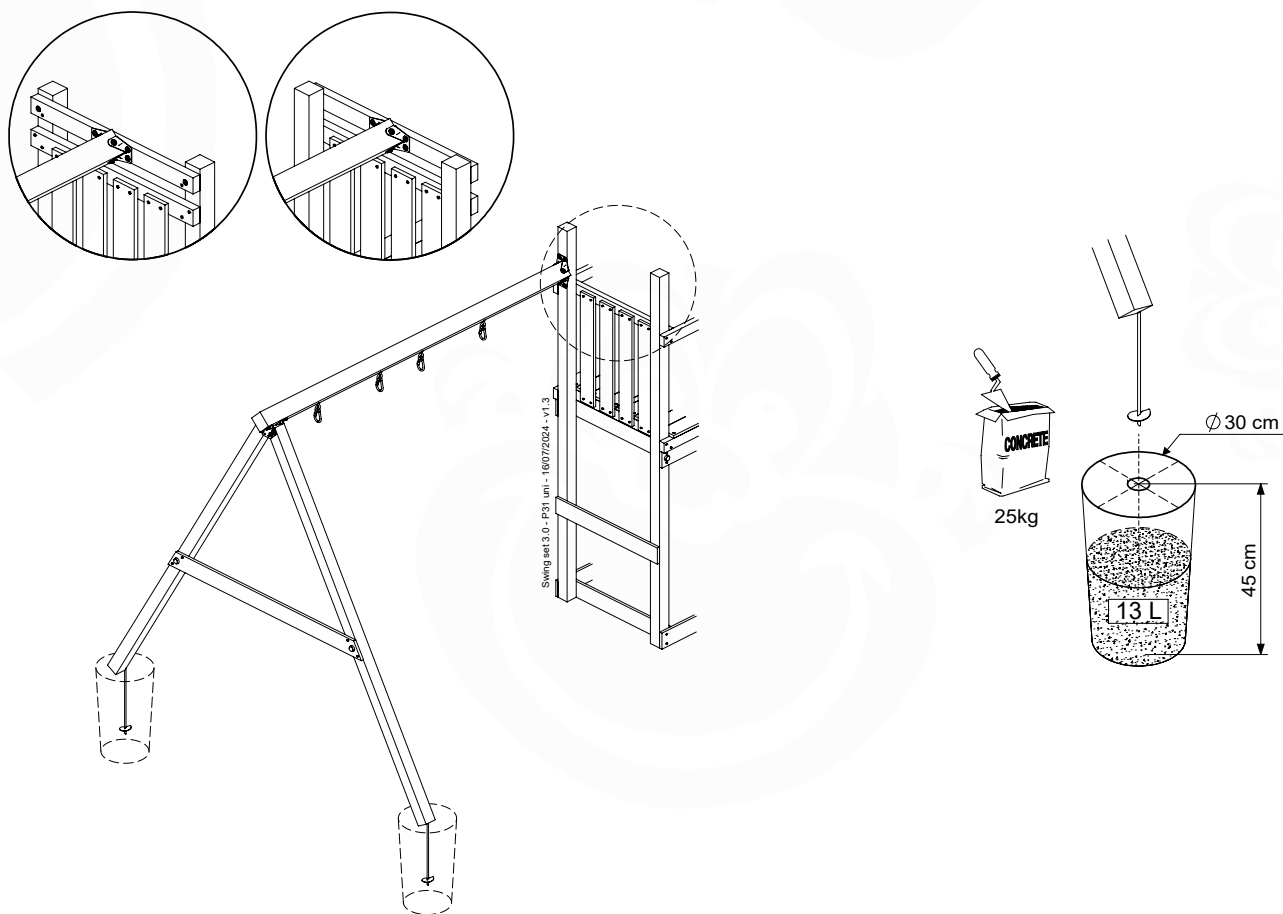

# 18 SL03a: Slide 80 145 U

Assembly Pack: 194\_107

	PartNo	PartName	QTY.
Hardware Pack 100_605	000_101	Nail Pan Head	10
	002_223	Gap Point Screw T25 - 5x80	4
	002_308	Gap Point Screw T25 - 5x20	2
Other	120_102	Handgrip set (2x Complete)	1
	123_200	Bumperpad	1
	324_xxx 334_xxx	Wavy Star Slide XL 2200 mm / Wavy Star Slide XL 2650 mm	1
Timber	C74	Beam 740 mm	1