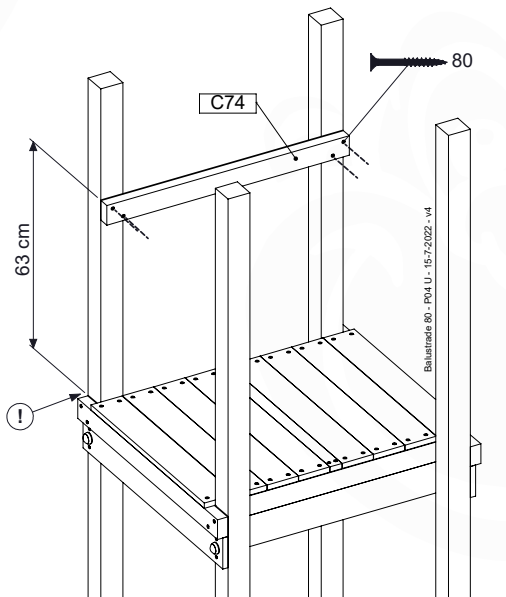

min. 26mm
max. 70mm