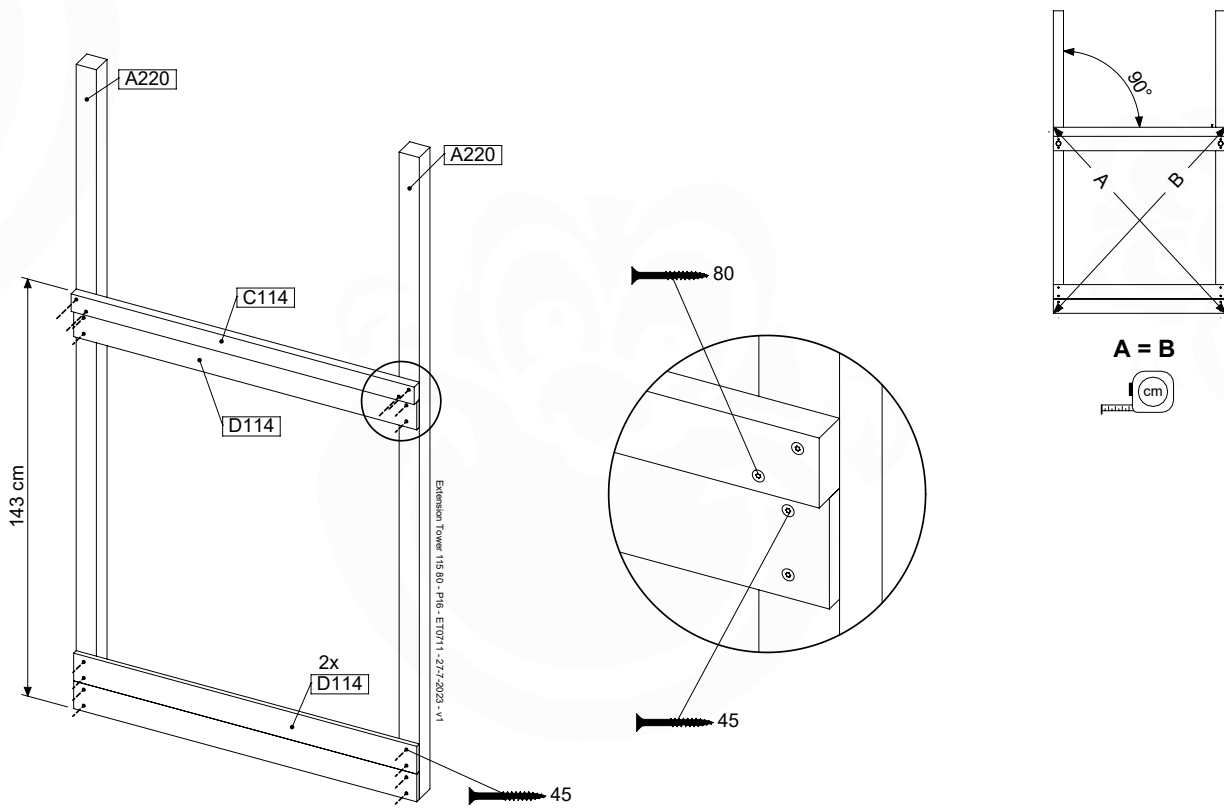

9 ET07a: Extension Tower 11580 220/145

(194_300)

	PartNo	PartName	QTY.
Hardware pack	001_406	Stealth Screw 8x45	4
	001_417	Stealth Screw 8x80	2
	002_220	Gap Point Screw T25 - 5x45	81
	002_223	Gap Point Screw T25 - 5x80	16
Other	007_001	Ground-anchor	2
	022_31x	bpc-base version 3	4
	022_84x	bpc cover	4
Timber	A220	Post 70x70 L2200	2
	C74	Beam 740 mm	3
	C114	Beam 1140 mm	1
	D74	Board 740 mm	6
	D100	Board 1000 mm	9
	D114	Board 1140 mm	3