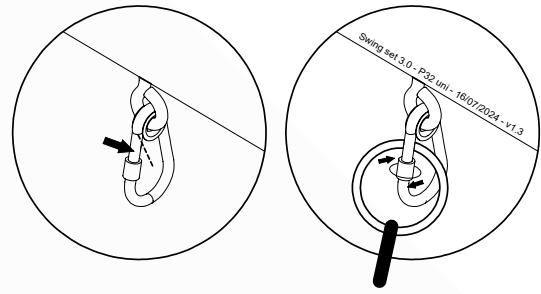

# 18 SL03a: Slide 80 145 U

Assembly Pack: 194\_107

	PartNo	PartName	QTY.
Hardware Pack 100_605	000_101	Nail Pan Head	10
	002_223	Gap Point Screw T25 - 5x80	4
	002_308	Gap Point Screw T25 - 5x20	2
Other	120_102	Handgrip set (2x Complete)	1
	123_200	Bumperpad	1
	324_xxx 334_xxx	Wavy Star Slide XL 2200 mm / Wavy Star Slide XL 2650 mm	1
Timber	C74	Beam 740 mm	1