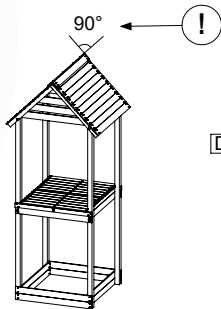

15 PH30a: Playhouse Roof Panels 115 90deg

(194_501)

	PartNo	PartName	QTY.
Hardware Pack	002_220	Gap Point Screw T25 - 5x45	24
Timber	D65	Board 650 mm	2
	D100	Board 1000 mm	2
	D114	Board 1140 mm	2