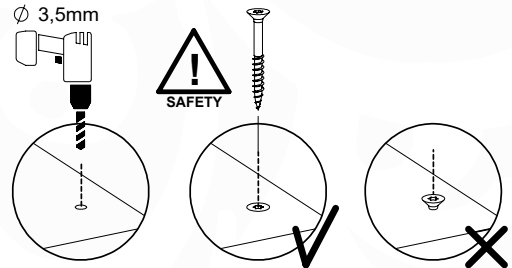

17 SW14a: 2- Swing Module 220 - 3.0

Assembly Kit: 457_103

	PartNo	PartName	QTY.
Hardware + Parts	001_404	Stealth Screw 8x30	4
	001_406	Stealth Screw 8x45	22
	001_411	Stealth Screw 8x60	2
	001_417	Stealth Screw 8x80	2
	002_220	Gap Point Screw T25 - 5x45	8
	002_223	Gap Point Screw T25 - 5x80	2
	022_31x	bpc-base version 3	2
	022_84x	bpc cover	2
	023_042	Nylon washer 9x19x1.5	20
	005_096	A-Frame V-Connector	2
	005_097	Swing V-Connector	2
	007_001	Ground-anchor	2
	101_003	Swing hook with Carabiner	4
Timber	A240	Post ca.70x70 L2400	2
	B240	Post ca.90x90 L2400	1
	D141	Board 1410 mm	2

Swing set 3.0 - P06-25220 - 16/07/2024 - v1.3