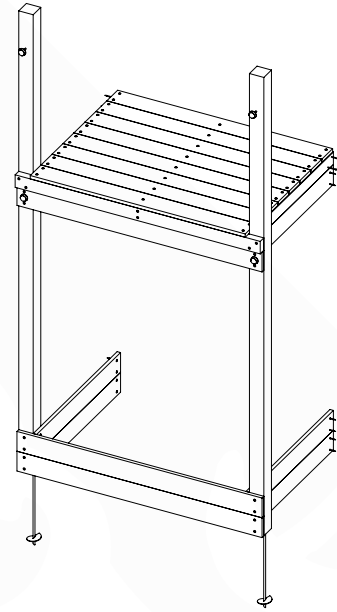

9 ET07a: Extension Tower 11580 220/145

(194_300)

	PartNo	PartName	QTY.
Hardware pack	001_406	Stealth Screw 8x45	4
	001_417	Stealth Screw 8x80	2
	002_220	Gap Point Screw T25 - 5x45	81
	002_223	Gap Point Screw T25 - 5x80	16
Other	007_001	Ground-anchor	2
	022_31x	bpc-base version 3	4
	022_84x	bpc cover	4
Timber	A220	Post 70x70 L2200	2
	C74	Beam 740 mm	3
	C114	Beam 1140 mm	1
	D74	Board 740 mm	6
	D100	Board 1000 mm	9
	D114	Board 1140 mm	3