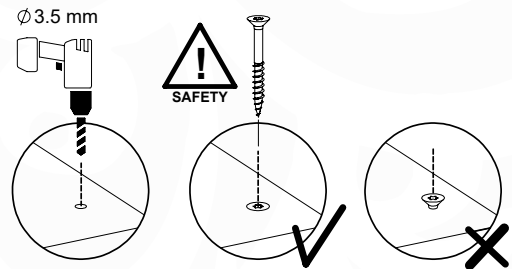

14 PH19a: Playhouse Window Panel 115 TR

Assembly Pack: 194_118 (PH19a) / 194_508 (PH19b) / 194_804 (PH19c)

	PartNo	PartName	QTY.
Hardware Pack	002_220	Gap Point Screw T25 - 5x45	90
	002_223	Gap Point Screw T25 - 5x80	4
Timber	C84	Beam 840 mm	1
	C96	Beam 960 mm	2
	D21	Board 210 mm	4
	D47	Board 470 mm	4
	D114	Board 1140 mm	10