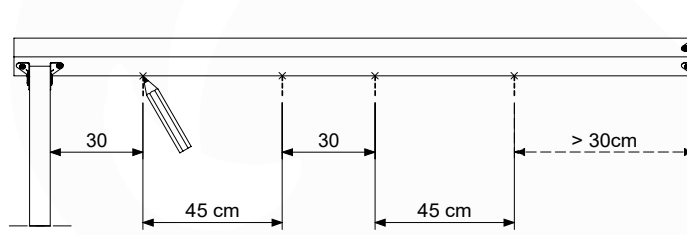

# 18 SL03a: Slide 80 145 U

Assembly Pack: 194\_107

	PartNo	PartName	QTY.
Hardware Pack 100_605	000_101	Nail Pan Head	10
	002_223	Gap Point Screw T25 - 5x80	4
	002_308	Gap Point Screw T25 - 5x20	2
Other	120_102	Handgrip set (2x Complete)	1
	123_200	Bumperpad	1
	324_xxx 334_xxx	Wavy Star Slide XL 2200 mm / Wavy Star Slide XL 2650 mm	1
Timber	C74	Beam 740 mm	1