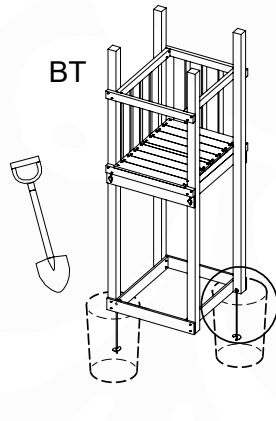

19 GA: Ground Anchors

Ground Anchors Uni. - PD3 - 14/06/2024 - v1.5

1.

2.

3.

Ground Anchors Uni. - PD4 - 14/06/2024 - v1.5