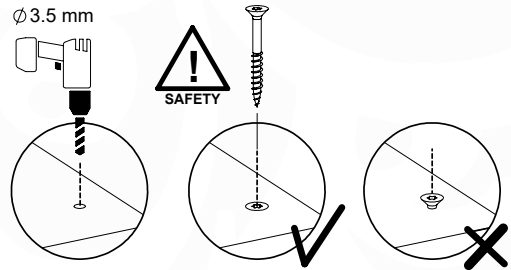

Assembly Pack: 194_308 / 194_804

	PartNo	PartName	QTY.
Hardware Pack	001_417	Stealth Screw 8x80	4
	002_220	Gap Point Screw T25 - 5x45	100
	002_223	Gap Point Screw T25 - 5x80	8
Timber	C96	Beam 960 mm	2
	D65	Board 650 mm	1
	D127	Board 1270 mm	24
	C90	Beam 900 mm	2

Roof Gable 115 - P03 - RF08 - 21/05/2024 - v1.2