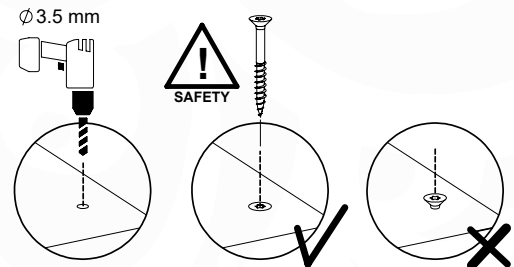

15 PH30a: Playhouse Roof Panels 115 90deg

(194_501)

	PartNo	PartName	QTY.
Hardware Pack	002_220	Gap Point Screw T25 - 5x45	24
Timber	D65	Board 650 mm	2
	D100	Board 1000 mm	2
	D114	Board 1140 mm	2