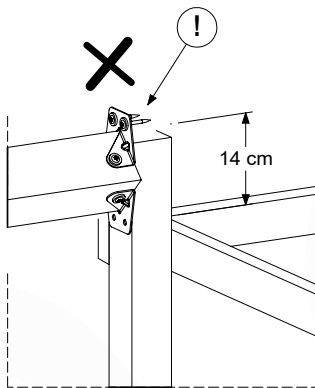

Swing set 3.0 - P22 uni - 16/07/2024 - v1.3

E'/E''