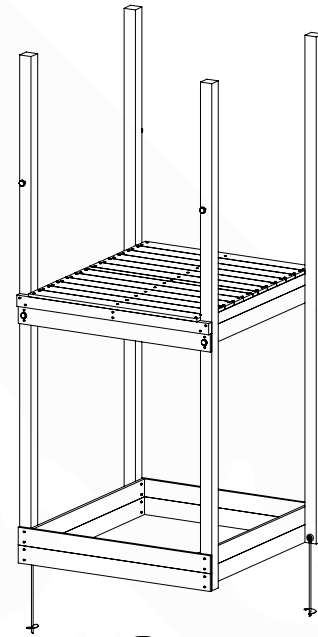

8 BT15a: Base Tower 115 145cm 270270

(194_300)

	PartNo	PartName	QTY.
Hardware Pack	001_406	Stealth Screw 8x45	6
	001_417	Stealth Screw 8x80	4
	002_220	Gap Point Screw T25 - 5x45	118
	002_223	Gap Point Screw T25 - 5x80	20
	022_31x	bpc-base version 3	8
	022_84x	bpc cover	8
Other	007_001	Ground-anchor	2
Timber	A270	Post 70x70 L2700	4
	C114	Beam 1140 mm	5
	D100	Board 1000 mm	14
	D114	Board 1140 mm	12

Base Tower NL - P10 - BT15 - 3006/2023 - v3.0

Base Tower NL - P10 - BT15 - 3006/2023 - v3.0