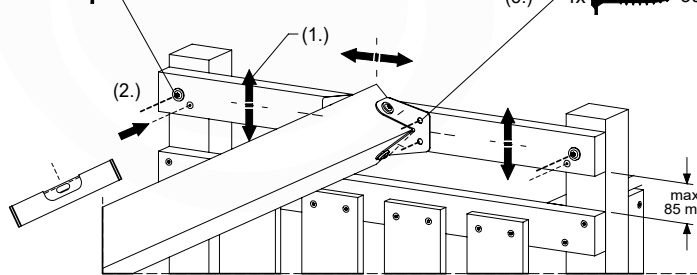

Swing set 3.0 - P23 uni - 16/07/2024 - v1.3

E'/E''