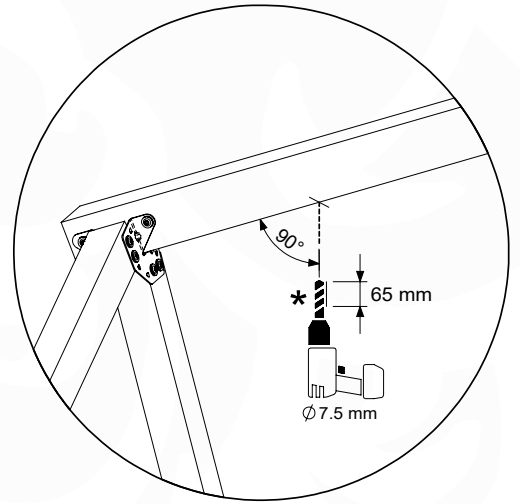

# 18 SL03a: Slide 80 145 U

Assembly Pack: 194\_107

	PartNo	PartName	QTY.
Hardware Pack 100_605	000_101	Nail Pan Head	10
	002_223	Gap Point Screw T25 - 5x80	4
	002_308	Gap Point Screw T25 - 5x20	2
Other	120_102	Handgrip set (2x Complete)	1
	123_200	Bumperpad	1
	324_xxx 334_xxx	Wavy Star Slide XL 2200 mm / Wavy Star Slide XL 2650 mm	1
Timber	C74	Beam 740 mm	1