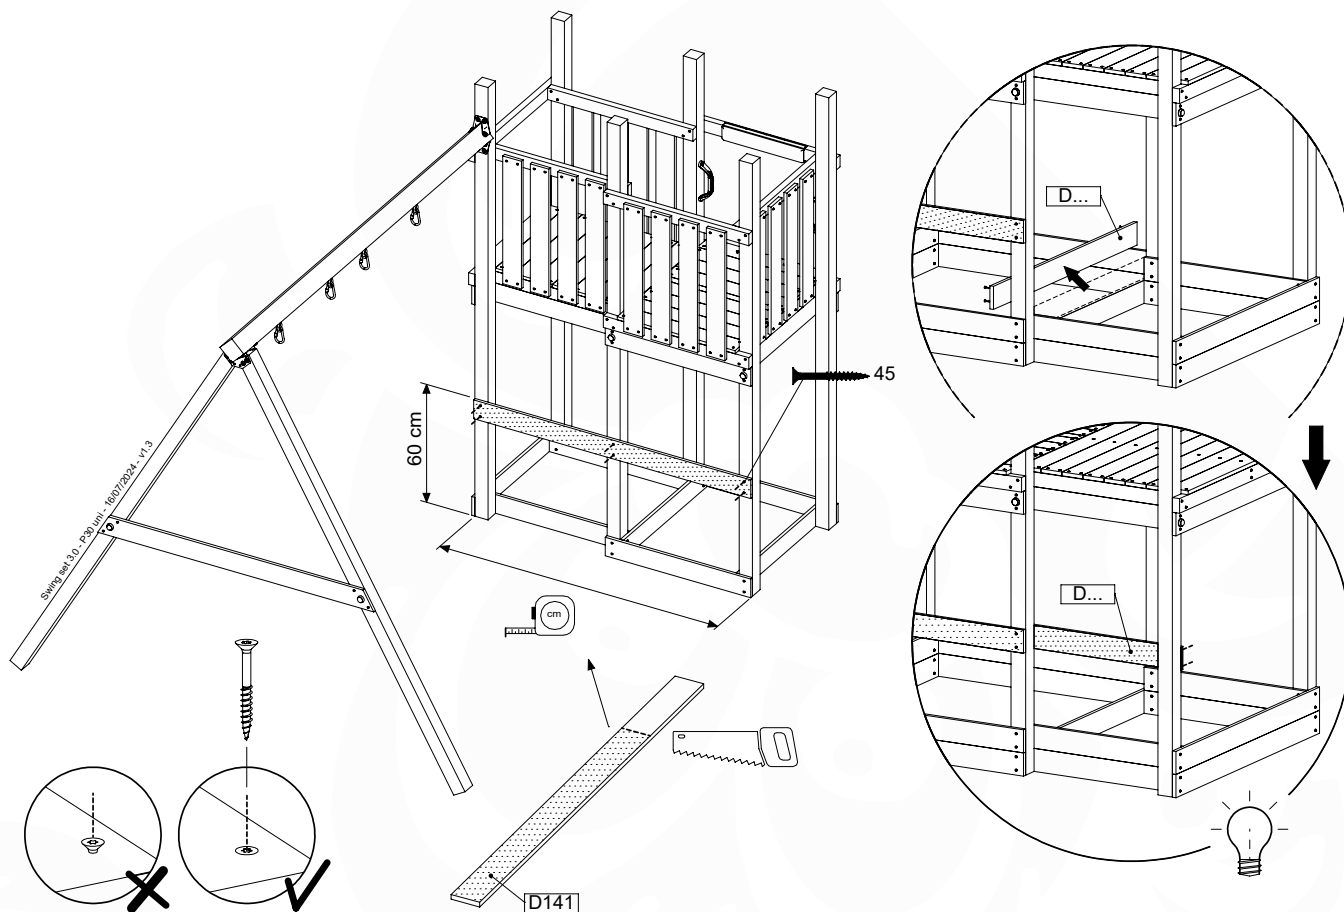

# 18 SL03a: Slide 80 145 U

Assembly Pack: 194\_107

	PartNo	PartName	QTY.
Hardware Pack 100_605	000_101	Nail Pan Head	10
	002_223	Gap Point Screw T25 - 5x80	4
	002_308	Gap Point Screw T25 - 5x20	2
Other	120_102	Handgrip set (2x Complete)	1
	123_200	Bumperpad	1
	324_xxx 334_xxx	Wavy Star Slide XL 2200 mm / Wavy Star Slide XL 2650 mm	1
Timber	C74	Beam 740 mm	1