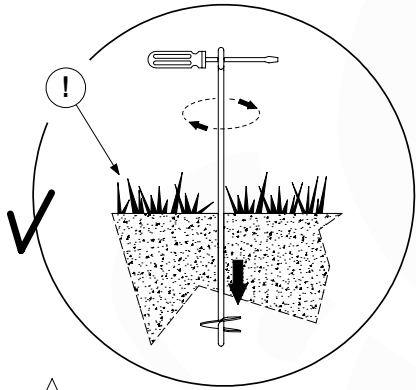

19 GA: Ground Anchors

Ground Anchors Uni. - PD3 - 14/06/2024 - v1.5