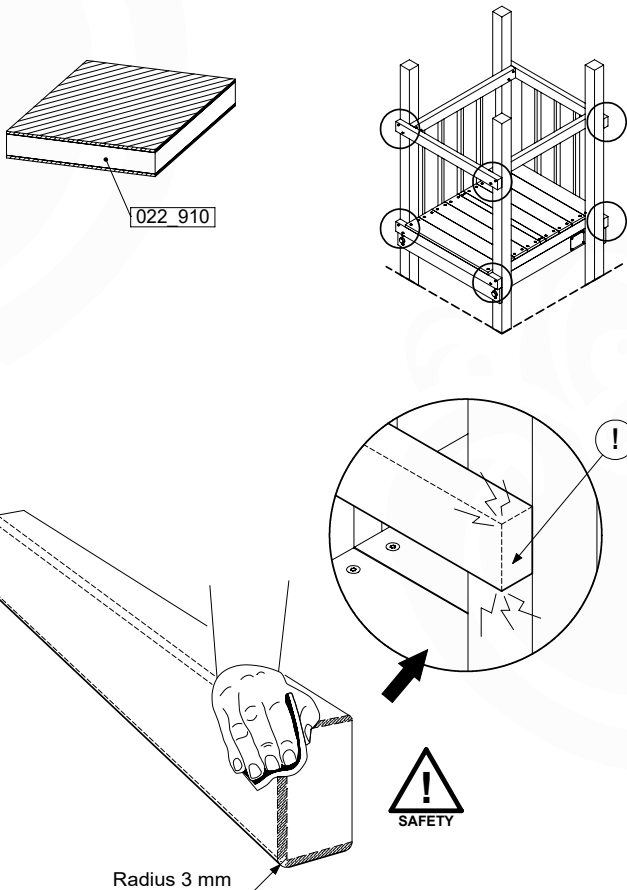

Accessory set - P05 - 24/01/2024 - v5