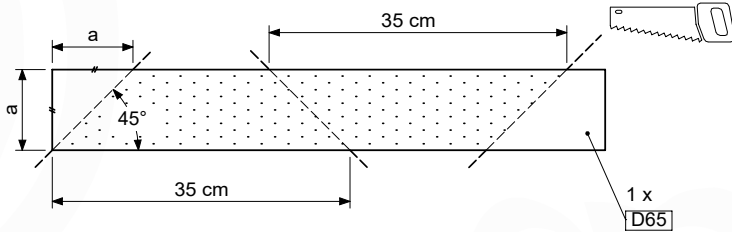

Assembly Pack: 194_308 / 194_804

	PartNo	PartName	QTY.
Hardware Pack	001_417	Stealth Screw 8x80	4
	002_220	Gap Point Screw T25 - 5x45	100
	002_223	Gap Point Screw T25 - 5x80	8
Timber	C96	Beam 960 mm	2
	D65	Board 650 mm	1
	D127	Board 1270 mm	24
	C90	Beam 900 mm	2

Roof Gable 115 - P03 - RF08 - 21/05/2024 - v1.2