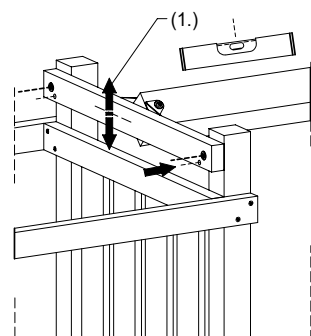

Swing set 3.0 - P23 uni - 16/07/2024 - v1.3

E'/E''