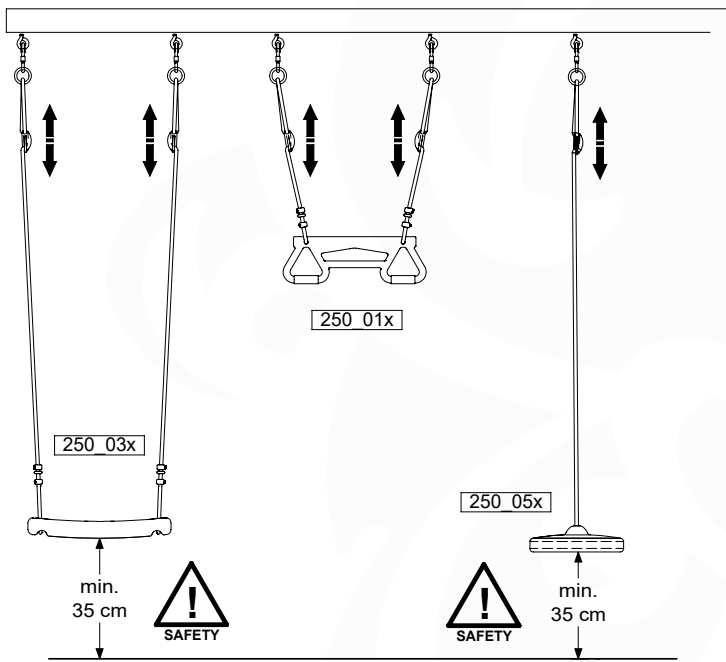

# 18 SL03a: Slide 80 145 U

Assembly Pack: 194\_107

	PartNo	PartName	QTY.
Hardware Pack 100_605	000_101	Nail Pan Head	10
	002_223	Gap Point Screw T25 - 5x80	4
	002_308	Gap Point Screw T25 - 5x20	2
Other	120_102	Handgrip set (2x Complete)	1
	123_200	Bumperpad	1
	324_xxx 334_xxx	Wavy Star Slide XL 2200 mm / Wavy Star Slide XL 2650 mm	1
Timber	C74	Beam 740 mm	1