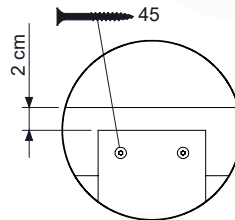

10 BL01a: Balustrade 80 U - 7x7 posts

(194_101)

	PartNo	PartName	QTY.
Hardware Pack	002_220	Gap Point Screw T25 - 5x45	16
	100_601	Gap Point Screw T25 - 5x80	4
Timber	C74	Beam 740 mm	1
	D65	Board 650 mm	4

Balustrade 80 - P02 U - 15-7-2022 - v4