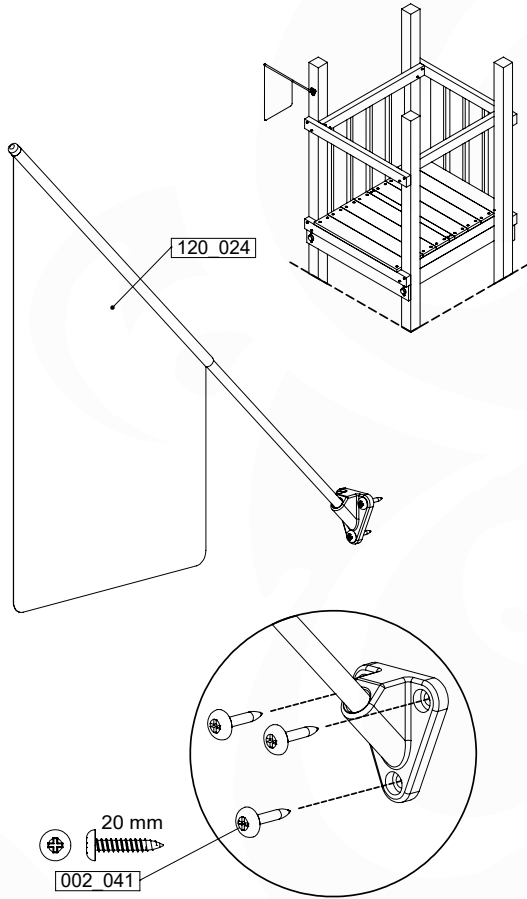

Accessory set - P04 - 24/01/2024 - v5