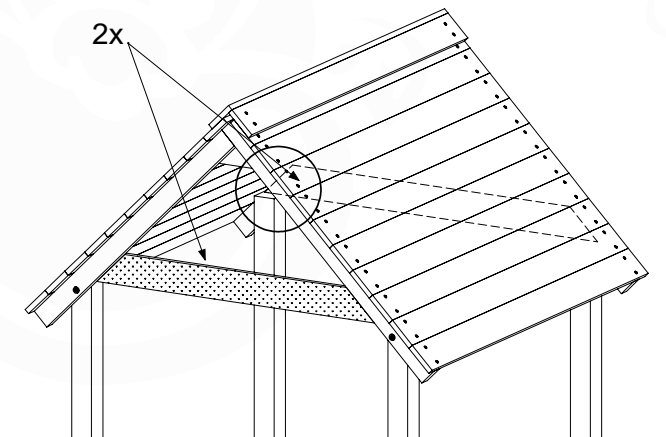

15 PH30a: Playhouse Roof Panels 115 90deg

(194_501)

	PartNo	PartName	QTY.
Hardware Pack	002_220	Gap Point Screw T25 - 5x45	24
Timber	D65	Board 650 mm	2
	D100	Board 1000 mm	2
	D114	Board 1140 mm	2