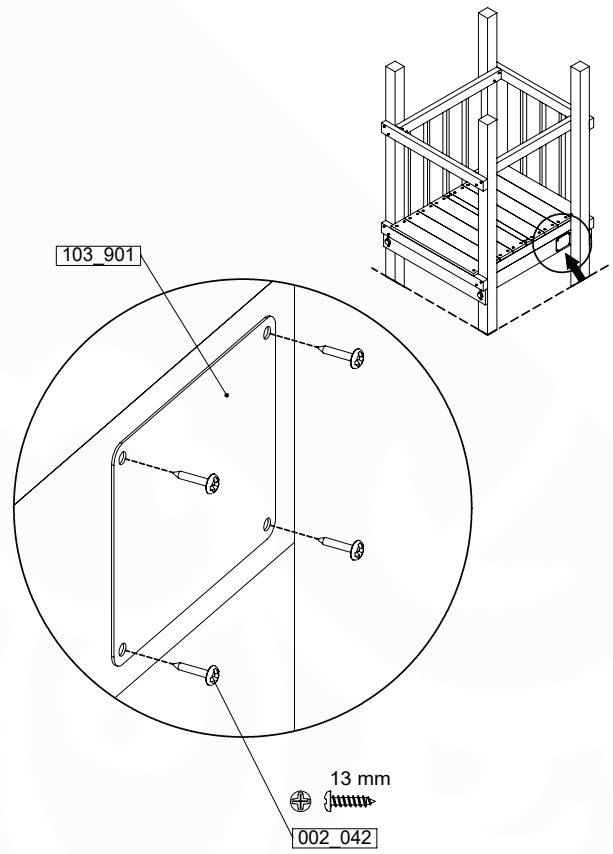

Accessory set - P04 - 24/01/2024 - v5