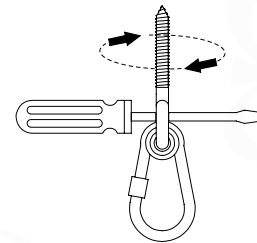

# 18 SL03a: Slide 80 145 U

Assembly Pack: 194\_107

	PartNo	PartName	QTY.
Hardware Pack 100_605	000_101	Nail Pan Head	10
	002_223	Gap Point Screw T25 - 5x80	4
	002_308	Gap Point Screw T25 - 5x20	2
Other	120_102	Handgrip set (2x Complete)	1
	123_200	Bumperpad	1
	324_xxx 334_xxx	Wavy Star Slide XL 2200 mm / Wavy Star Slide XL 2650 mm	1
Timber	C74	Beam 740 mm	1