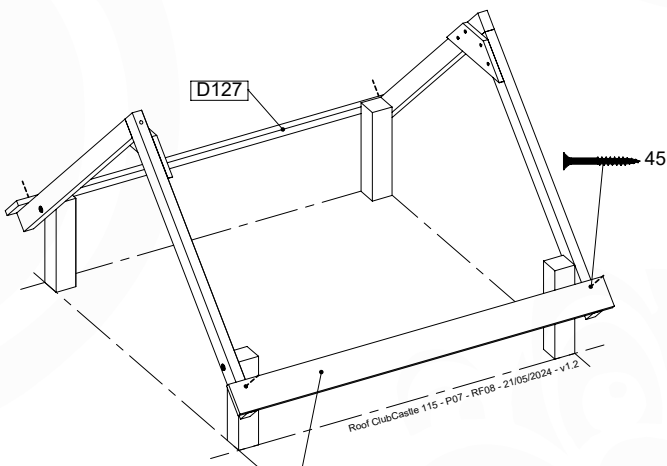

Roof ClubCastle 115 - P07 - RF06 - 21/05/2024 - v1.2

≤ 11 x D127