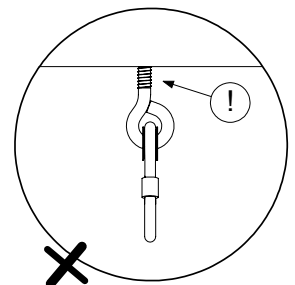

# 18 SL03a: Slide 80 145 U

Assembly Pack: 194\_107

	PartNo	PartName	QTY.
Hardware Pack 100_605	000_101	Nail Pan Head	10
	002_223	Gap Point Screw T25 - 5x80	4
	002_308	Gap Point Screw T25 - 5x20	2
Other	120_102	Handgrip set (2x Complete)	1
	123_200	Bumperpad	1
	324_xxx 334_xxx	Wavy Star Slide XL 2200 mm / Wavy Star Slide XL 2650 mm	1
Timber	C74	Beam 740 mm	1