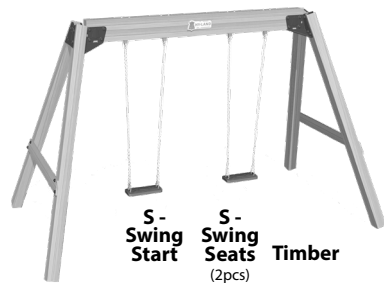

Picklist

S Series

Classic Swing Set

S - Swing Start	S - Swing Seats (2pcs)	Timber
1x	1x	0,2m ³

IMPORTANT!

Delivered Kits

SERIAL NO.
S - SWING START

S - Swing Start
14_003_101_10