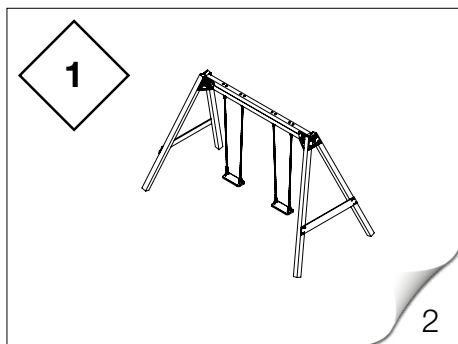

Assembly

S Series

Classic Swing Set (15_901_020_00)

Owner's Manual

Assembly steps

2.1

2.2

2.3

Timber

10_460_0019_104_26

3.1

3.2

4'

4"

EN 1176:2017

Classic Swing set: 390 cm

Classic Swing set: 390 cm

Classic Swing set:
min 57 cm - max 60 cm

5.1a

5.1b

5.1c

8x  M10

5.1d

16x  50 mm  Ø17 mm