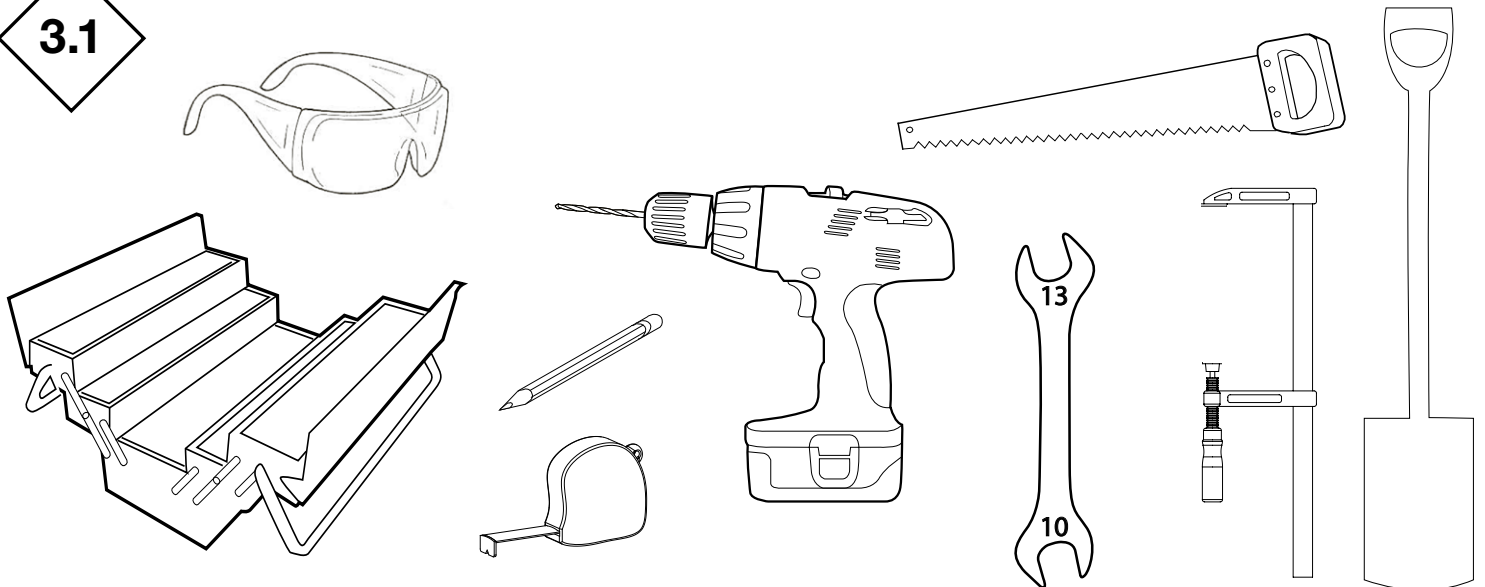

Assembly

S Series

Classic Swing Set (15_901_020_00)

Owner's Manual

Assembly steps

2.1

2.2

2.3

Timber

10_460_0019_104_26

3.1

3.2

4'

4"

EN 1176:2017

Classic Swing set: 390 cm

Classic Swing set: 390 cm

Classic Swing set:
min 57 cm - max 60 cm

5.1a

5.1b

5.1c

8x  M10

5.1d

16x  50 mm  Ø17 mm