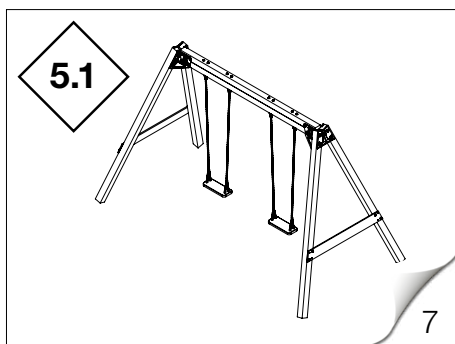

Assembly

S Series

Classic Swing Set (15_901_020_00)

Owner's Manual

Assembly steps

2.1

2.2

2.3

Timber

10_460_0019_104_26

3.1

3.2

4'

4"

EN 1176:2017

Classic Swing set: 390 cm

Classic Swing set: 390 cm

Classic Swing set:
min 57 cm - max 60 cm

5.1a

5.1b

5.1c

8x  M10

5.1d

16x  50 mm  Ø17 mm