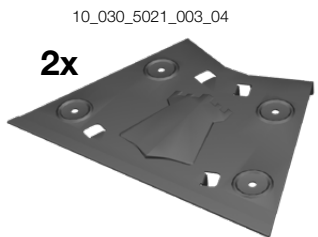

Assembly

S Series

Classic Swing Set (15_901_020_00)

Owner's Manual

Assembly steps

2.1

2.2

2.3

Timber

10_460_0019_104_26

3.1

3.2

4'

4"

EN 1176:2017

Classic Swing set: 390 cm

Classic Swing set: 390 cm

Classic Swing set:
min 57 cm - max 60 cm

5.1a

5.1b

5.1c

8x  M10

5.1d

16x  50 mm  Ø17 mm