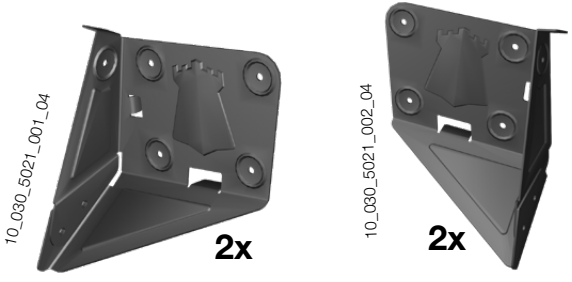

Assembly

S Series

Classic Swing Set (15_901_020_00)

Owner's Manual

Assembly steps

2.1

2.2

2.3

Timber

10_460_0019_104_26

3.1

3.2

4'

4"

EN 1176:2017

Classic Swing set: 390 cm

Classic Swing set: 390 cm

Classic Swing set:
min 57 cm - max 60 cm

5.1a

5.1b

5.1c

8x  M10

5.1d

16x  50 mm  Ø17 mm