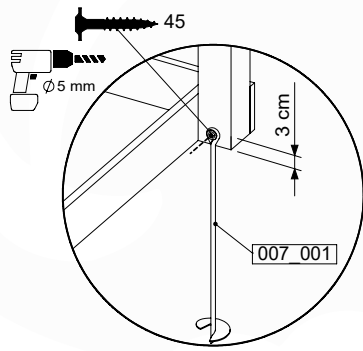

9 GA: Ground Anchors

Ground Anchors Uni. - PD3 - 14/08/2024 - v1.5

1.

2.

3.

Ground Anchors Uni. - PD4 - 14/08/2024 - v1.5