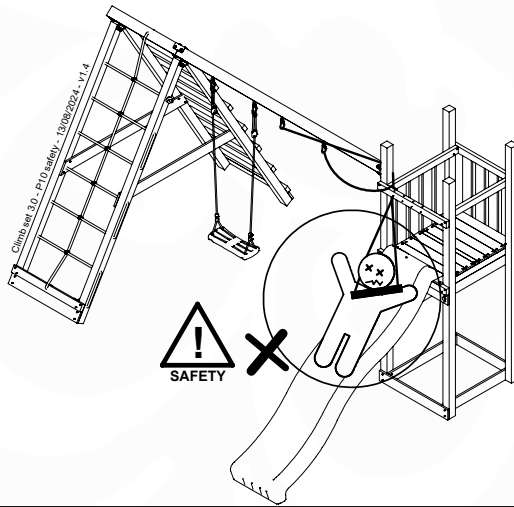

8.1

Climb set 3.0 - P12 25220 - 13/08/2024 - v1.4