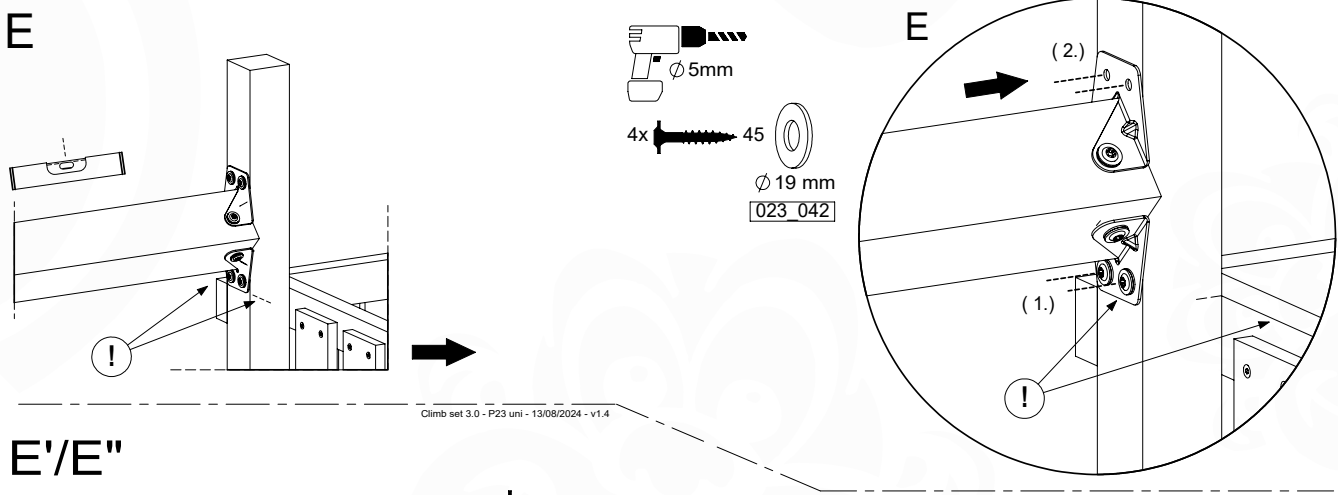

Climb set 3.0 - P22 uni - 13/08/2024 - v1.4