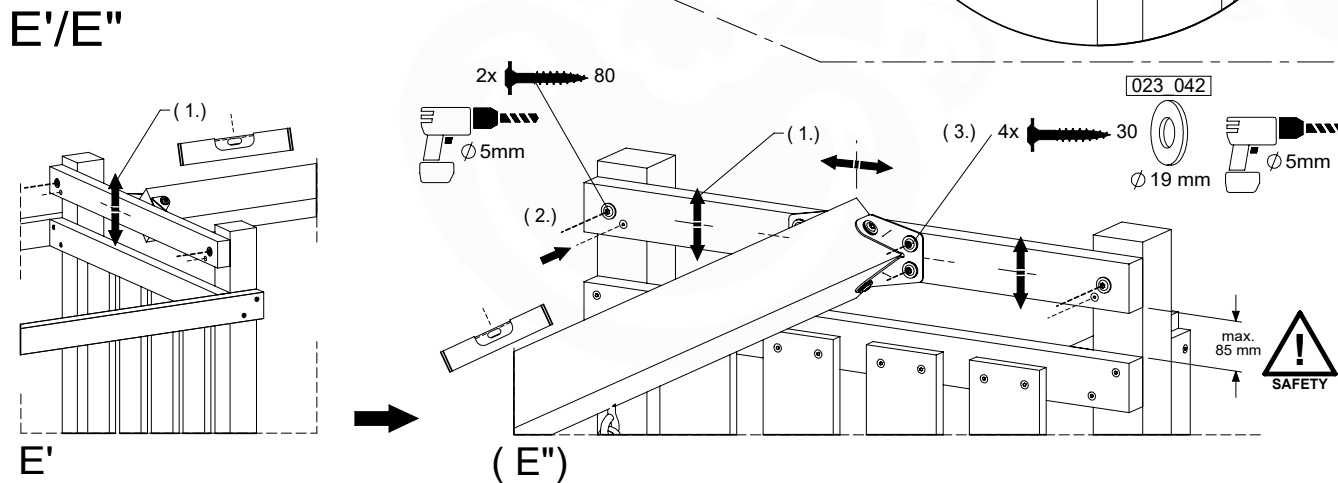

Climb set 3.0 - P23 uni - 13/08/2024 - v1.4