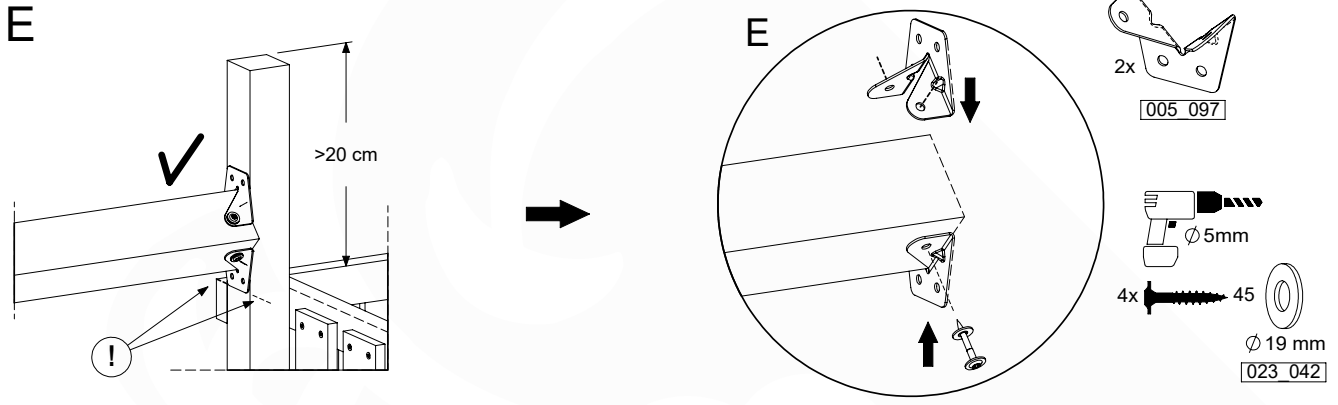

8.4

Climb set 3.0 - P22 uni - 13/08/2024 - v1.4

Climb set 3.0 - P23 uni - 13/08/2024 - v1.4