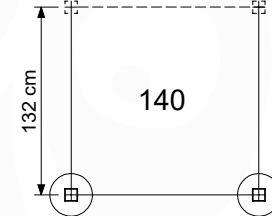

EXTENSION TOWERS

Ground Anchors Uni. - P01 - 14/06/2024 - v1.5