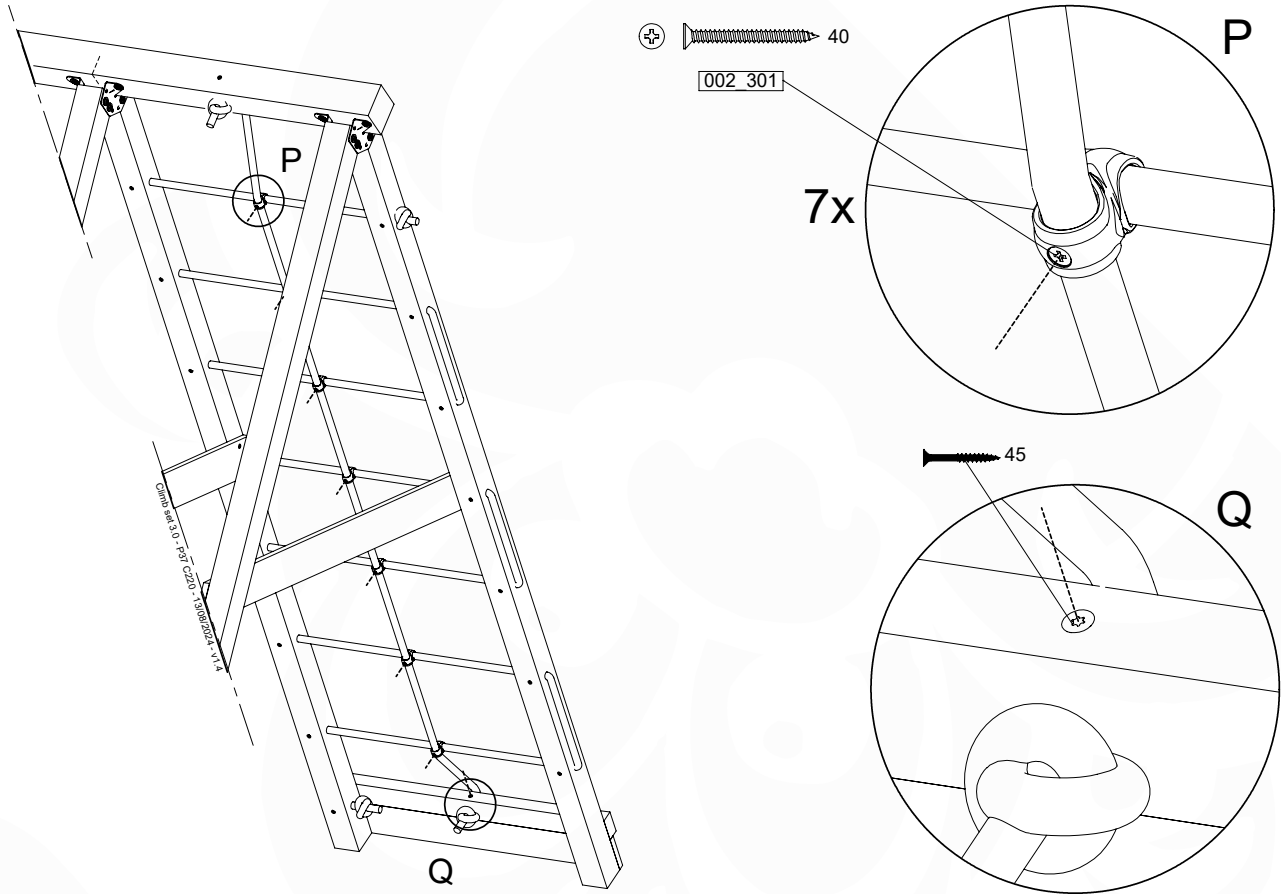

Climb set 3.0 - P40 15320 - 13/08/2024 - v1.4