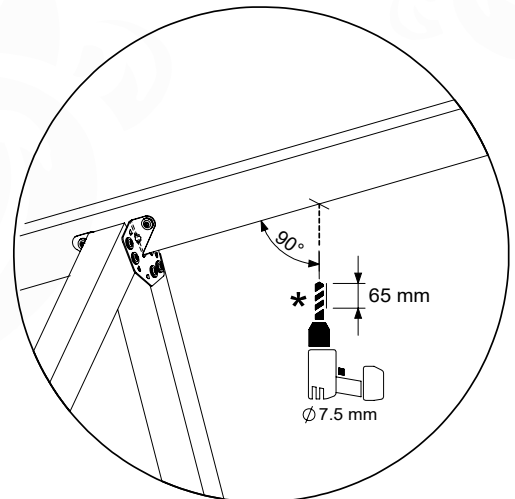

## 6 Dimensions

# 8 CL10a: 1- Climb Module 220 - 3.0

Assembly Kit: 457\_107

	PartNo	PartName	QTY.
Hardware + Parts	001_404	Stealth Screw 8x30	4
	001_406	Stealth Screw 8x45	34
	001_417	Stealth Screw 8x80	2
	002_220	Gap Point Screw T25 - 5x45	36
	002_223	Gap Point Screw T25 - 5x80	35
	002_301	Dry Wall Screw PH2 3.9 x 40 mm	7
	023_042	Nylon washer 9x19x1.5	32
	005_096	A-Frame V-Connector	4
	005_097	Swing V-Connector	2
	007_001	Ground-anchor	2
	020_317	Rope Polyester 16mm Green 3.4m	1
	020_318	Rope Polyester 16mm Green 8.1m	1
	022_455	Rope Cross Connector Egg	7
	101_003	Swing hook with Carabiner	2
Timber	A240	Post ca.70x70 L2400	4
	B240	Post ca.90x90 L2400	1
	C74	Beam 740 mm	8
	D74	Board 740 mm	2
	D141	Board 1410 mm	3

Climb set 3.0 - P05 1C220 - 13/08/2024 - v1.4

8.1

Climb set 3.0 - P12 25220 - 13/08/2024 - v1.4

8.4

Climb set 3.0 - P22 uni - 13/08/2024 - v1.4

Climb set 3.0 - P23 uni - 13/08/2024 - v1.4

1-Swing position

Climb set 3.0 - P40 15320 - 13/08/2024 - v1.4