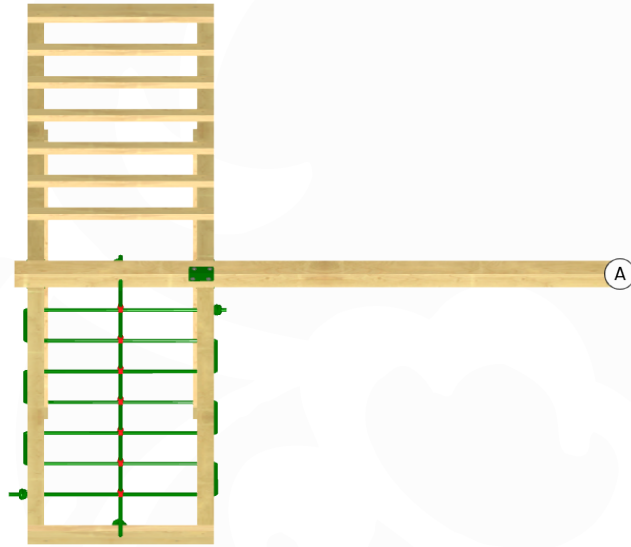

7 Assembly Planning

	ID			A
1	CL10a		p.13	✓
2	GA		p.24	✓