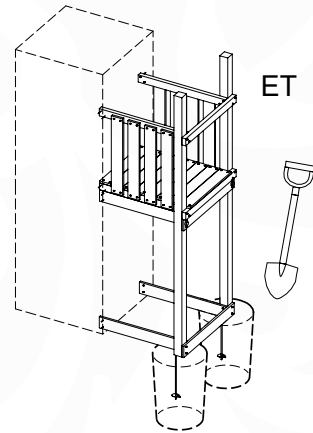

9 GA: Ground Anchors

Ground Anchors Uni. - PD3 - 14/08/2024 - v1.5

1.

2.

3.

Ground Anchors Uni. - PD4 - 14/08/2024 - v1.5