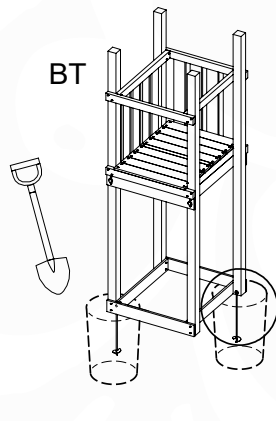

9 GA: Ground Anchors

Ground Anchors Uni. - PD3 - 14/08/2024 - v1.5

1.

2.

3.

Ground Anchors Uni. - PD4 - 14/08/2024 - v1.5