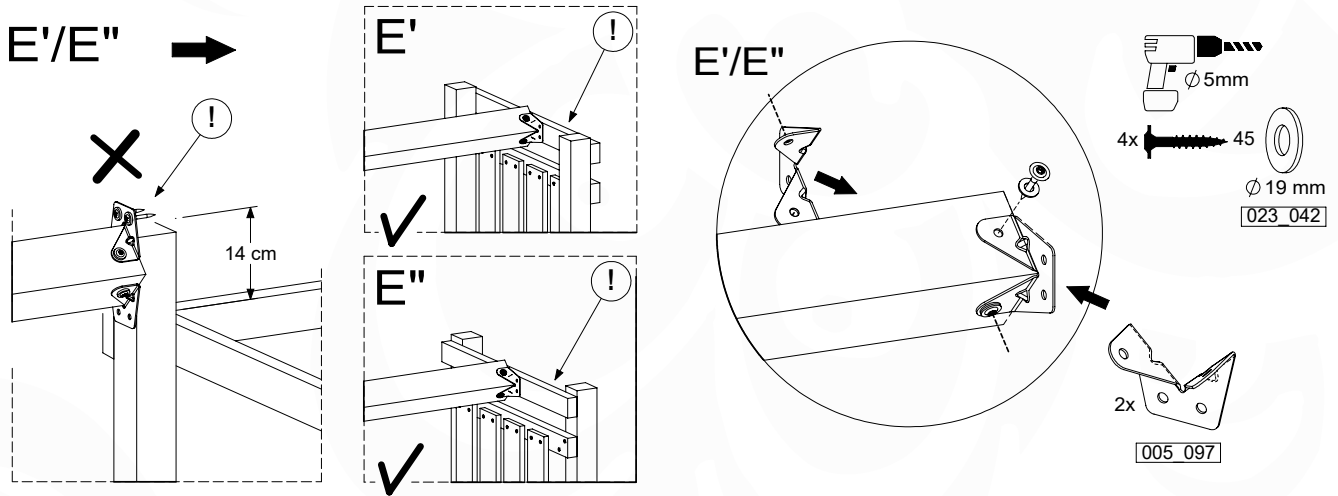

Climb set 3.0 - P22 uni - 13/08/2024 - v1.4