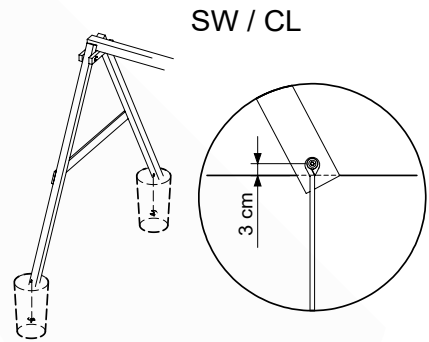

9 GA: Ground Anchors

Ground Anchors Uni. - PD3 - 14/08/2024 - v1.5

1.

2.

3.

Ground Anchors Uni. - PD4 - 14/08/2024 - v1.5