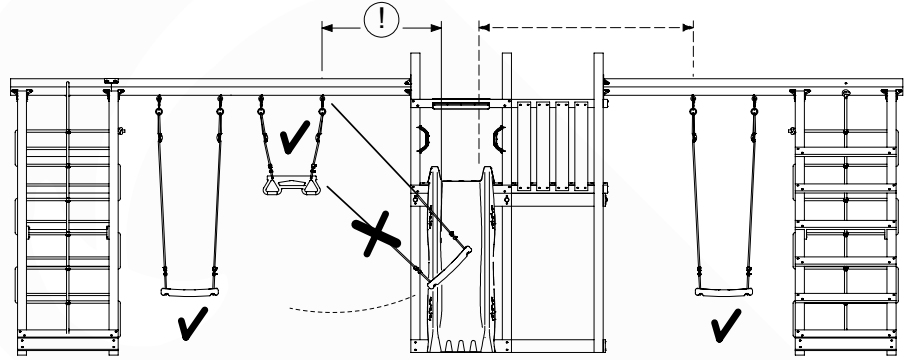

8.1

Climb set 3.0 - P12 25220 - 13/08/2024 - v1.4