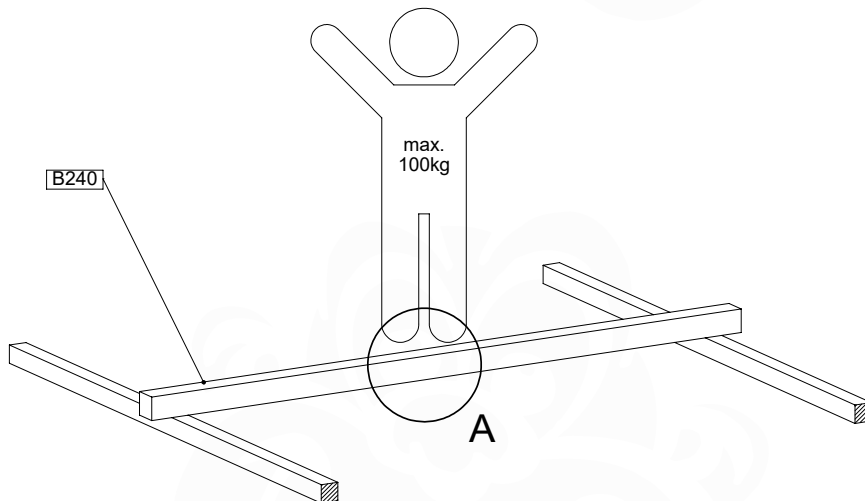

8.1

Climb set 3.0 - P12 25220 - 13/08/2024 - v1.4