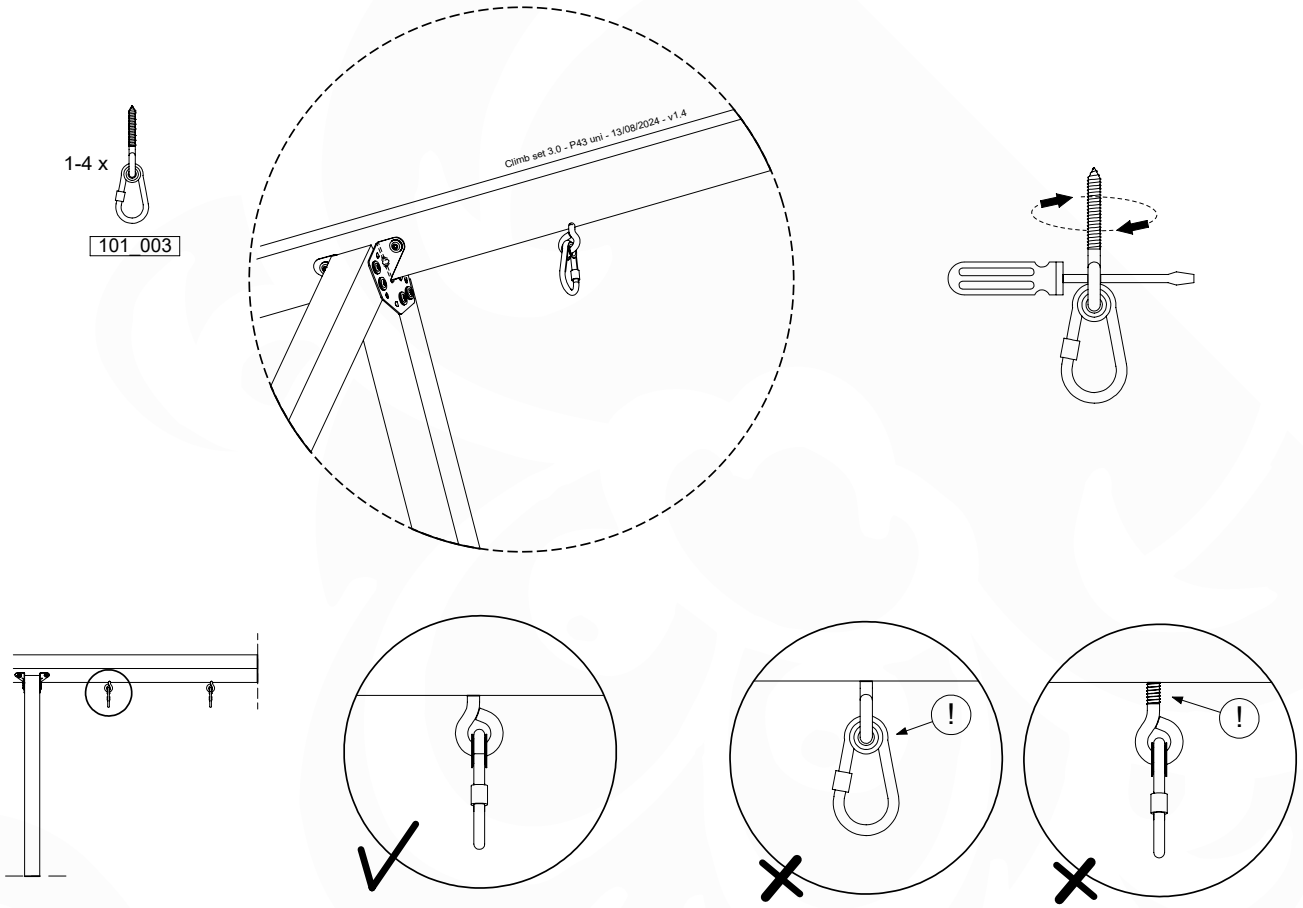

# 8 CL10a: 1- Climb Module 220 - 3.0

Assembly Kit: 457\_107

	PartNo	PartName	QTY.
Hardware + Parts	001_404	Stealth Screw 8x30	4
	001_406	Stealth Screw 8x45	34
	001_417	Stealth Screw 8x80	2
	002_220	Gap Point Screw T25 - 5x45	36
	002_223	Gap Point Screw T25 - 5x80	35
	002_301	Dry Wall Screw PH2 3.9 x 40 mm	7
	023_042	Nylon washer 9x19x1.5	32
	005_096	A-Frame V-Connector	4
	005_097	Swing V-Connector	2
	007_001	Ground-anchor	2
	020_317	Rope Polyester 16mm Green 3.4m	1
	020_318	Rope Polyester 16mm Green 8.1m	1
	022_455	Rope Cross Connector Egg	7
	101_003	Swing hook with Carabiner	2
Timber	A240	Post ca.70x70 L2400	4
	B240	Post ca.90x90 L2400	1
	C74	Beam 740 mm	8
	D74	Board 740 mm	2
	D141	Board 1410 mm	3

Climb set 3.0 - P05 1C220 - 13/08/2024 - v1.4

8.1

Climb set 3.0 - P12 25220 - 13/08/2024 - v1.4

8.4

Climb set 3.0 - P22 uni - 13/08/2024 - v1.4

Climb set 3.0 - P23 uni - 13/08/2024 - v1.4

1-Swing position

Climb set 3.0 - P40 15320 - 13/08/2024 - v1.4