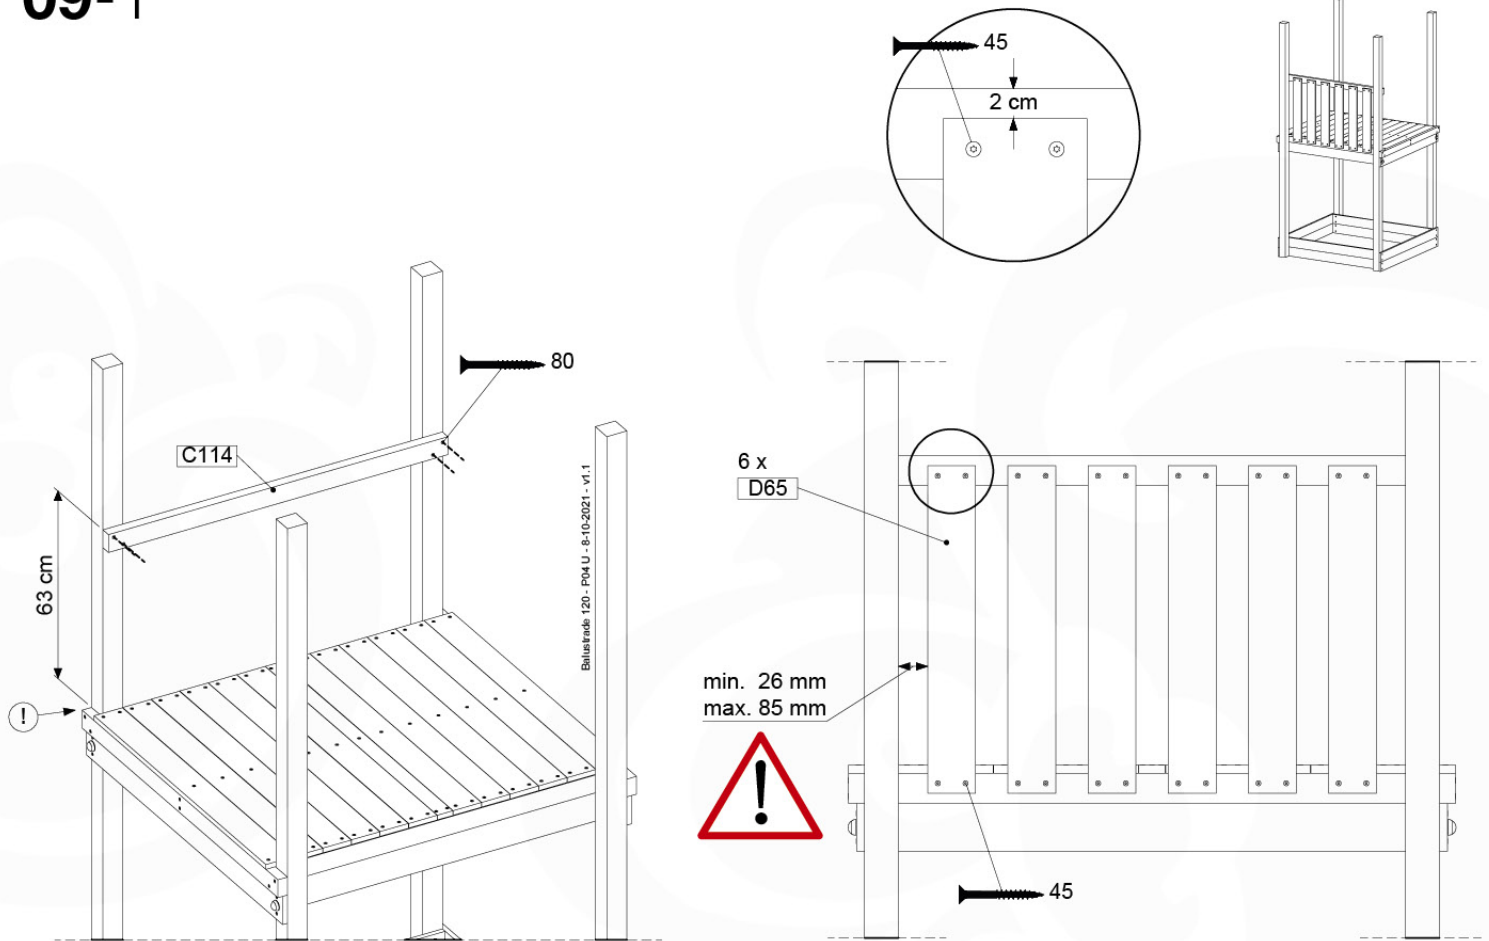

09-1

10 Roof Home

RF10

	PartNo	PartName	QTY.
Hardware Pack	001_417	Stealth Screw 8x80	6
	002_219	Gap Point Screw T25 - 5x30	28
	002_220	Gap Point Screw T25 - 5x45	8
	002_223	Gap Point Screw T25 - 5x80	2
	002_308	Gap Point Screw T25 - 5x20	10
	022_31x	bpc-base version 3	6
	022_84x	bpc cover	6
	023_031	Finishing Washer GPS 5.0	10
Other	123_222	Sheet Canvas Navigator Line 1200x1850	1
Timber	C114	Beam 1140 mm	1
	D56	Board L=(650 - board width) mm	2
	D65	Board 650 mm	2
	D105	Board L=(1140-boardw) mm	2
	D114	Board 1140 mm	4