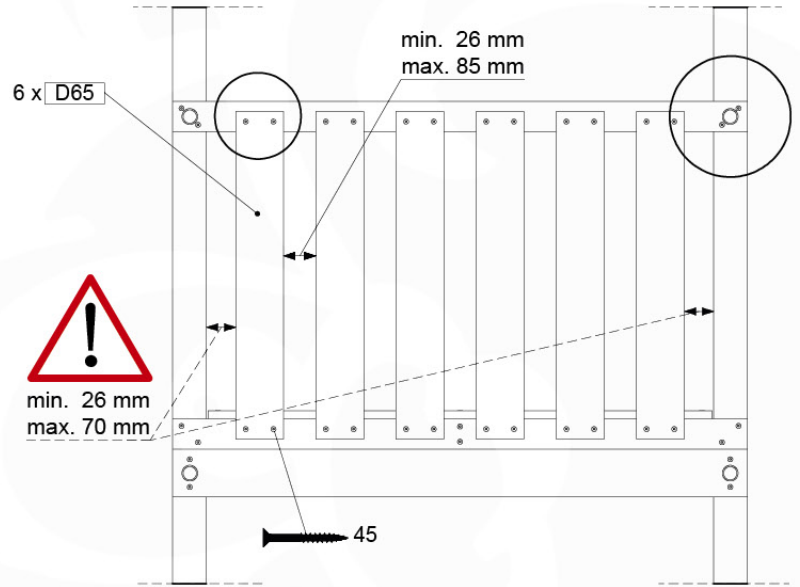

08-1

09 Balustrade

BL03