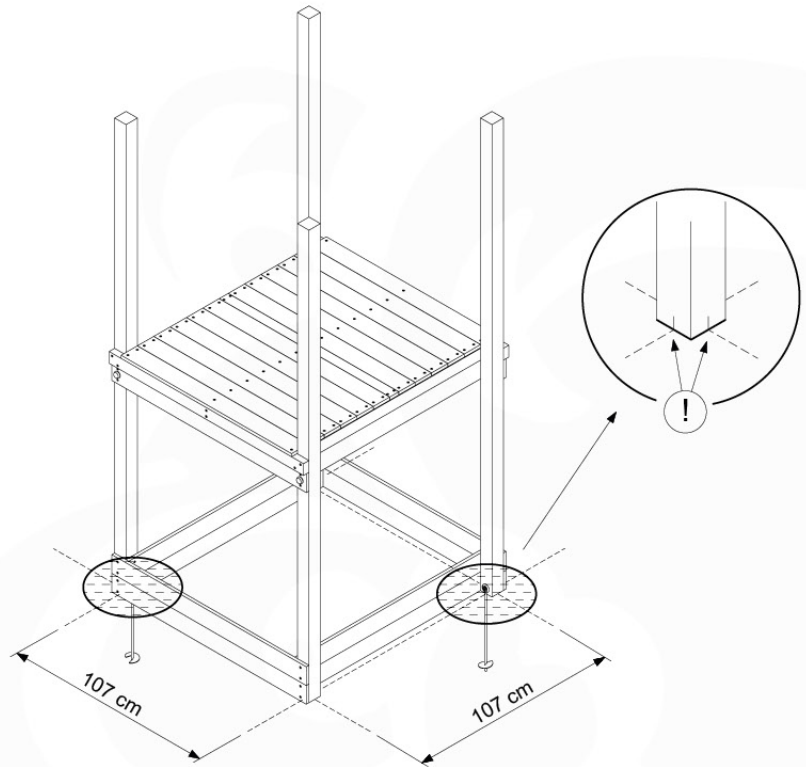

# 07 Base Tower

BT10

	PartNo	PartName	QTY.
Hardware Pack	001_406	Stealth Screw 8x45	6
	001_417	Stealth Screw 8x80	4
	002_220	Gap Point Screw T25 - 5x45	118
	002_223	Gap Point Screw T25 - 5x80	20
	022_31x	bpc-base version 3	8
	022_84x	bpc cover	8
Other	007_001	Ground-anchor	2
Timber	A220	Post 70x70 L2200	2
	A240	Post 70x70 L2400	2
	C114	Beam 1140 mm	5
	D100	Board 1000 mm	14
	D114	Board 1140 mm	12