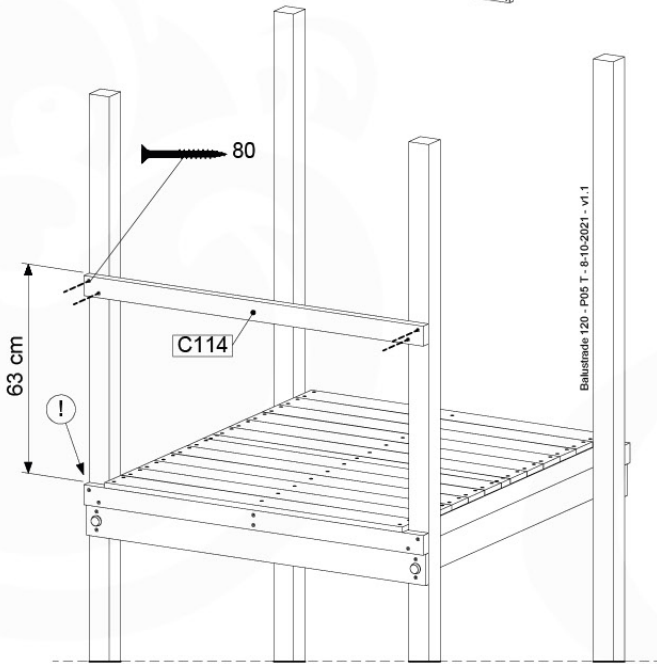

08-1

09 Balustrade

BL03