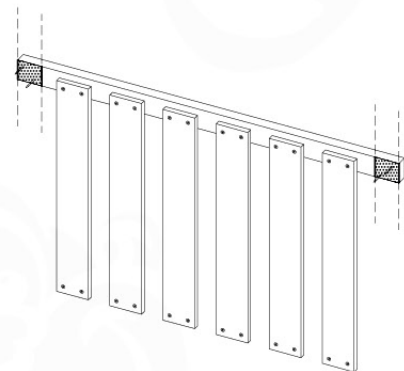

PartNo	PartName	QTY.
Hardware Pack	002_220	Gap Point Screw T25 - 5x45	24
	002_223	Gap Point Screw T25 - 5x80	4
Timber	C114	Beam 1140 mm	1
	D65	Board 650 mm	6

Balustrade 120 - P02 U - 8-10-2021 - v1.1