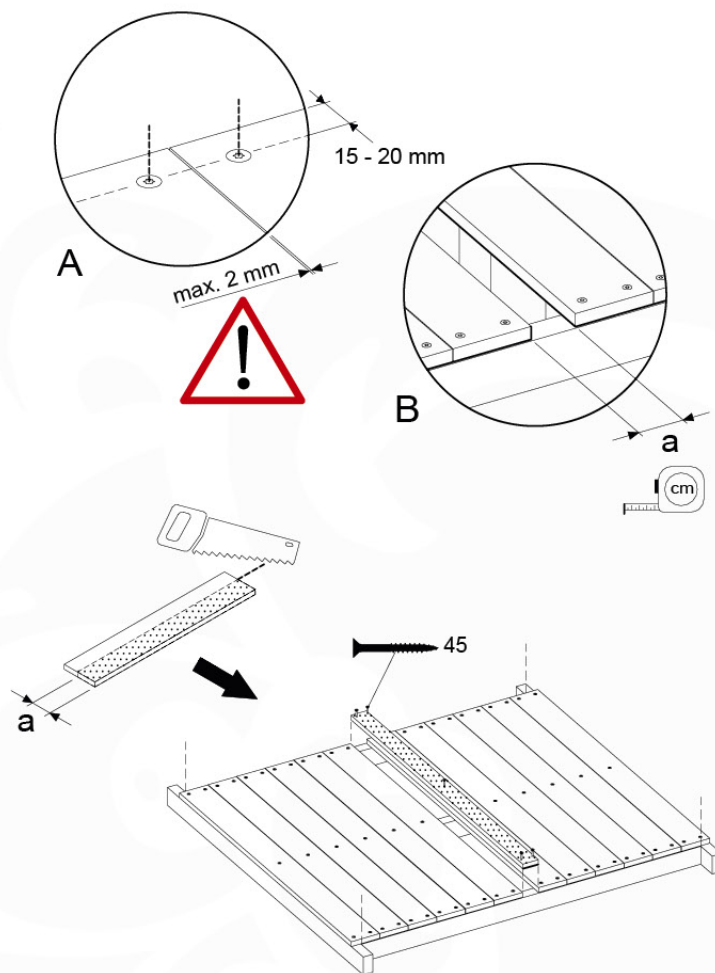

07-4

08 Balustrade (2x)

BL04