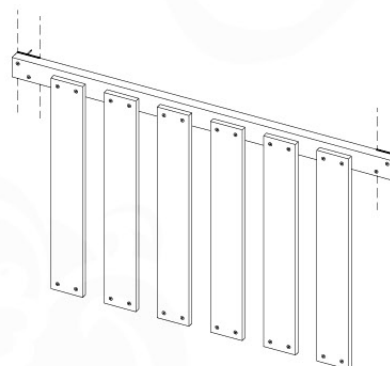

PartNo	PartName	QTY.
Hardware Pack	002_220	Gap Point Screw T25 - 5x45	24
	002_223	Gap Point Screw T25 - 5x80	4
Timber	C114	Beam 1140 mm	1
	D65	Board 650 mm	6

Balustrade 120 - P03 T - 8-10-2021 - v1.1