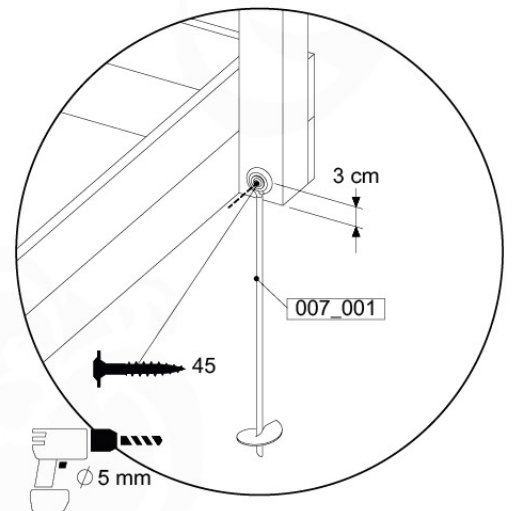

15 Ground Anchors

GA05

Parts:
Hardware Package Tower

Ground Anchors 120 - P02 - 27-11-2020 - v1

15-1