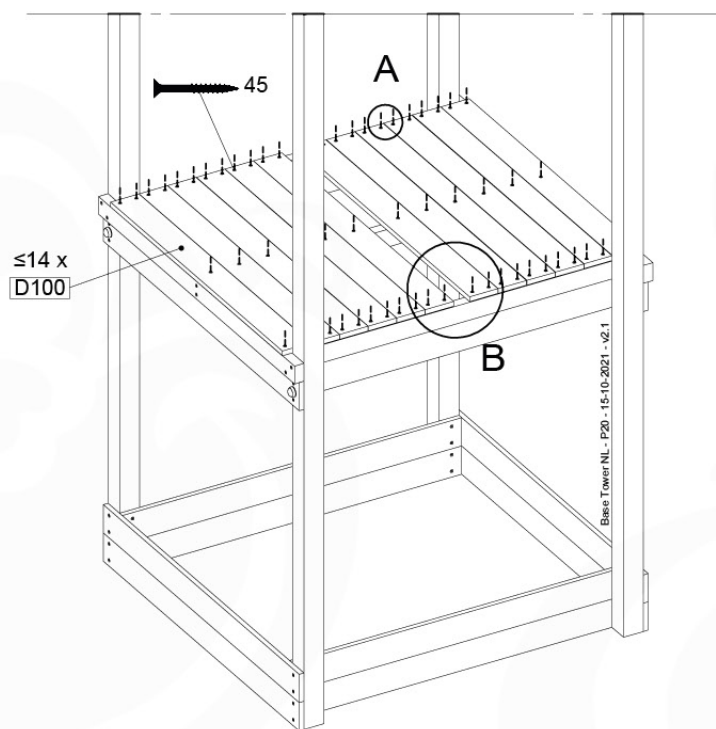

07-4

08 Balustrade (2x)

BL04