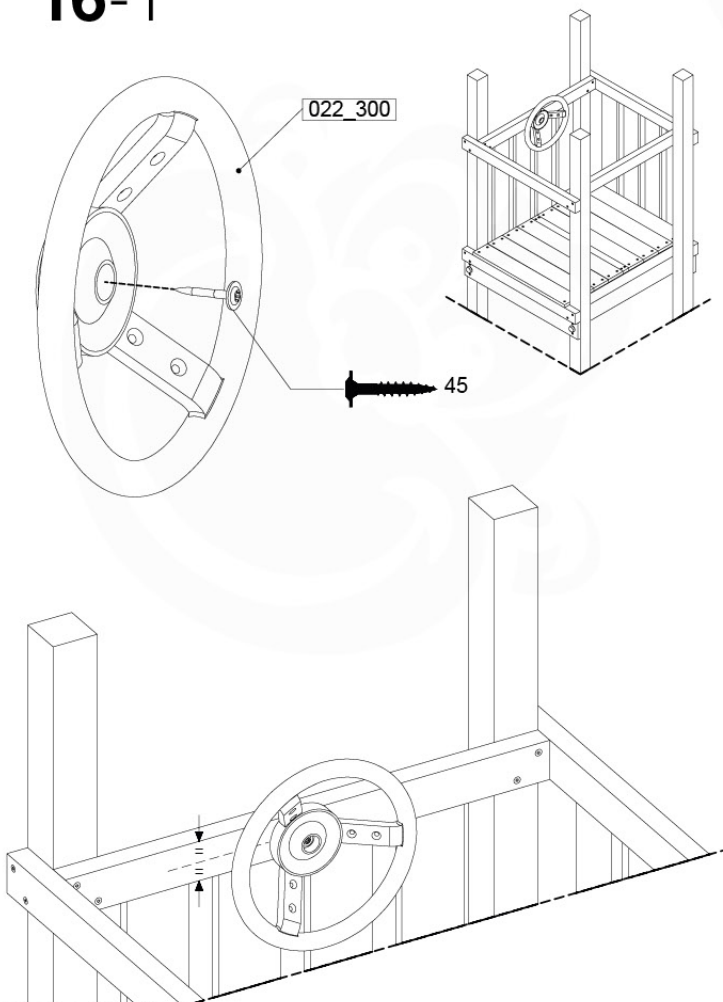

16 Accessories

AC01

(194_119)

	PartNo	PartName	QTY.
Hardware	001_406	Stealth Screw 8x45	1
	002_041	Dome head screw 4.5 x 20 mm	3
	002_042	Dome head screw 3.5 x 13mm	4
	002_219	Gap Point Screw T25 - 5x30	2
Other	022_300	Steering Wheel	1
	022_800	Rail P/T 105	1
	022_910	Sandpad	1
	103_901	Logo ID Plate	1
	104_107	Tool Set Climbing Units	1
	120_024	Tower Flag	1
	122_302	Telescope	1

Accessory set - P02 - 29-9-2021 - 14

16-1