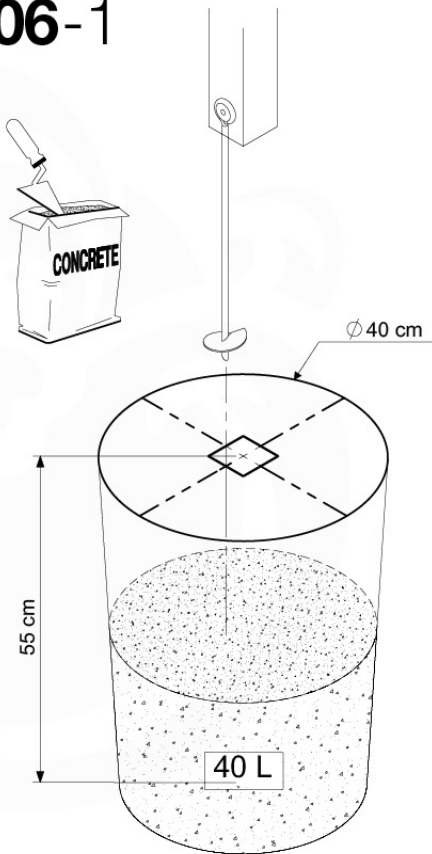

06 Playground Foundation

FD05

06-1