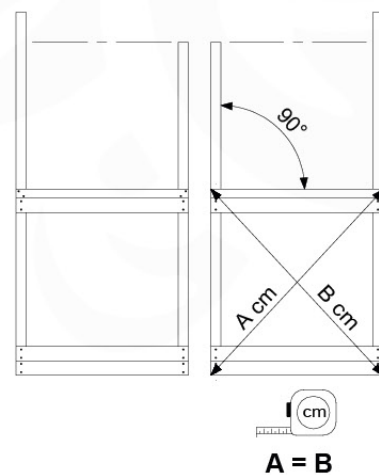

www.junglegym.com - © 2022 Jungle Gym B.V.