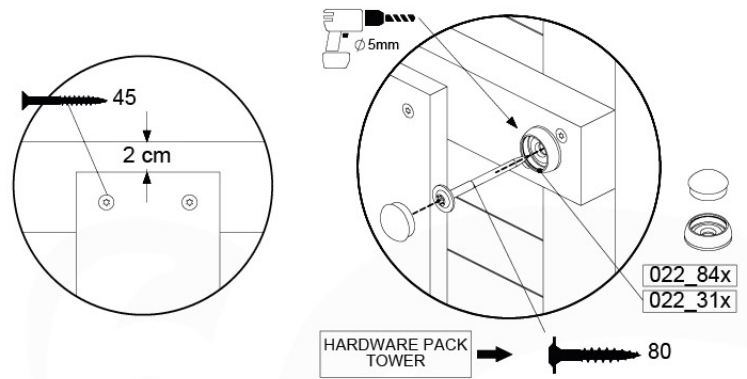

08-1

09 Balustrade

BL03