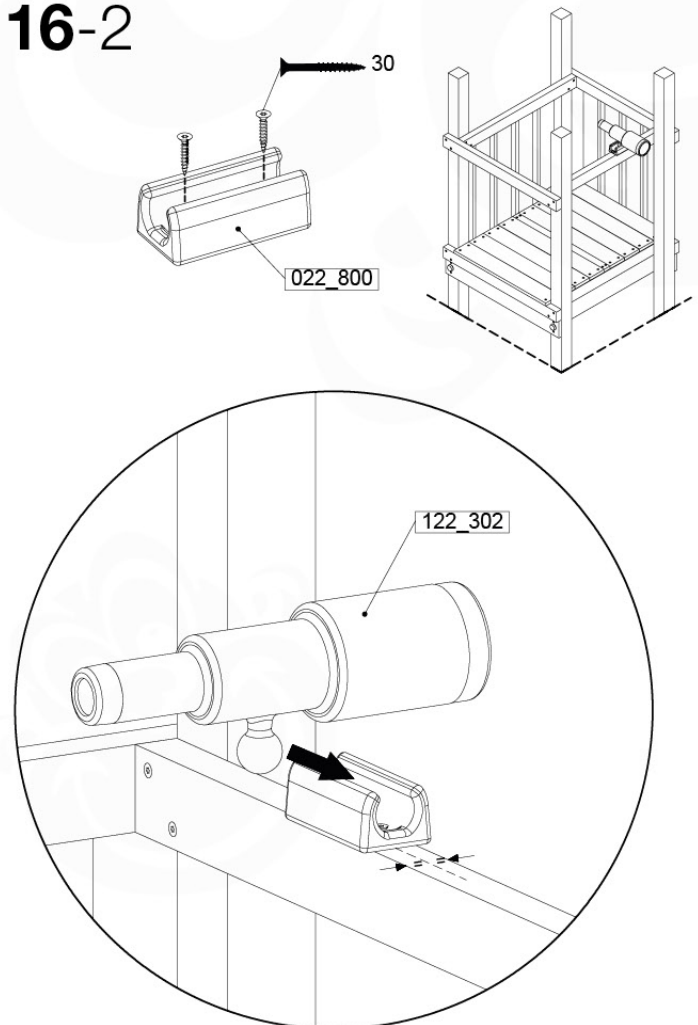

16-2

Accessory set - P03 - 29-9-2021 - 14