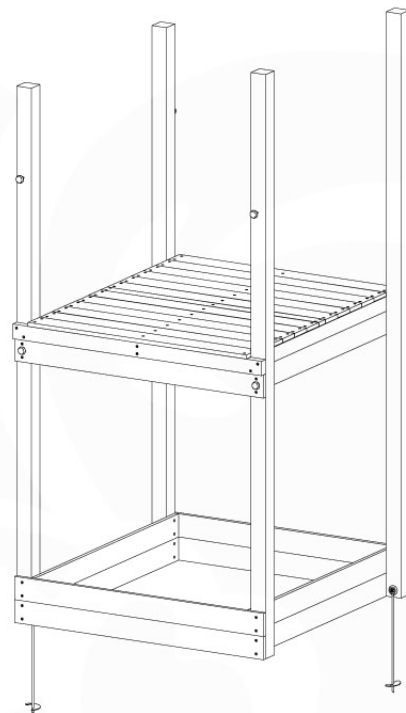

07 Base Tower

BT10

	PartNo	PartName	QTY.
Hardware Pack	001_406	Stealth Screw 8x45	6
	001_417	Stealth Screw 8x80	4
	002_220	Gap Point Screw T25 - 5x45	118
	002_223	Gap Point Screw T25 - 5x80	20
	022_31x	bpc-base version 3	8
	022_84x	bpc cover	8
Other	007_001	Ground-anchor	2
Timber	A220	Post 70x70 L2200	2
	A240	Post 70x70 L2400	2
	C114	Beam 1140 mm	5
	D100	Board 1000 mm	14
	D114	Board 1140 mm	12

Base Tower NL - P05 - BT10 - 15-10-2021 - v2.1