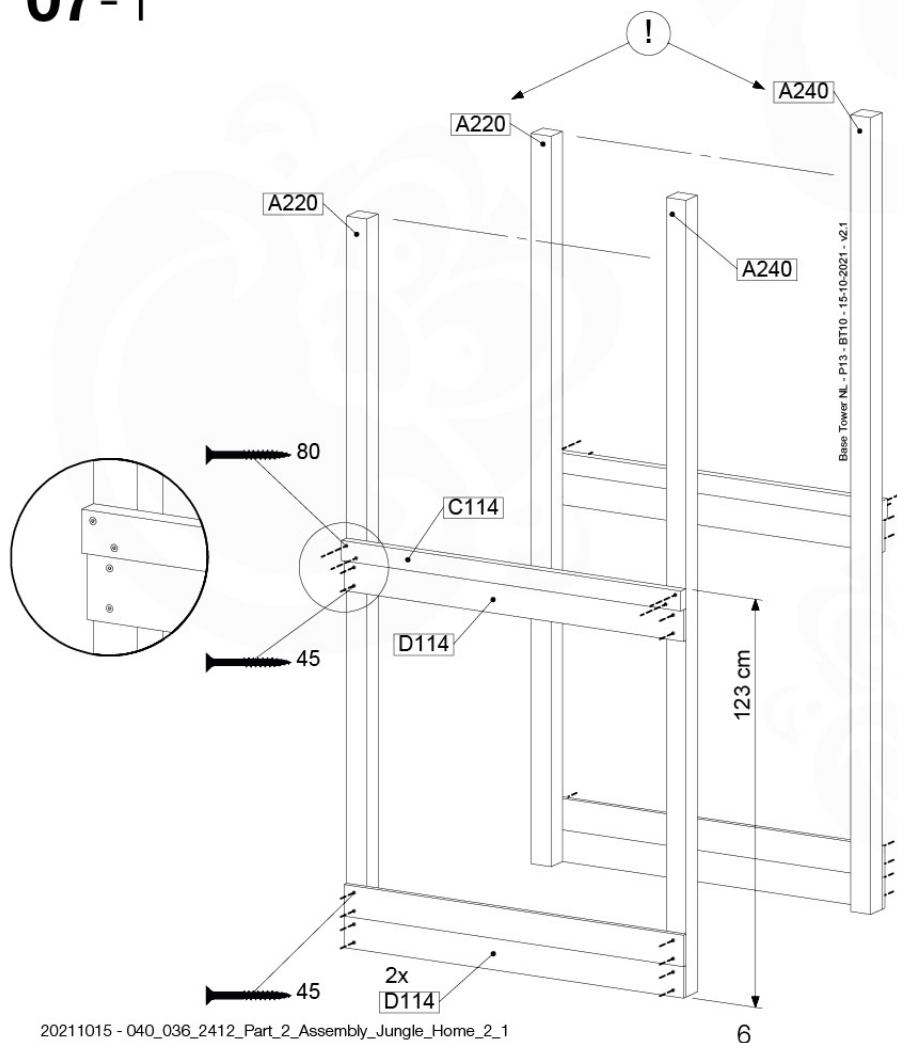

07-1

20211015 - 040_036_2412_Part_2_Assembly_Jungle_Home_2_1

6