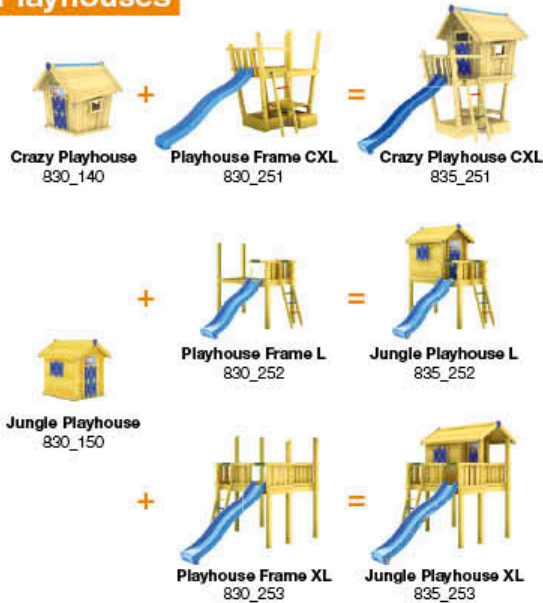

24

25

26a

26b

2x
005_050

2x
001_100
004_010

27 Extra

28

1x
022_910

29

Safety Check

1x
021_107

min. 23 cm

30 Product Identification

6x
002_041

1x

31

Playtowers

Playhouses

Modules

Swings

Links

Accessories

v2.10.2