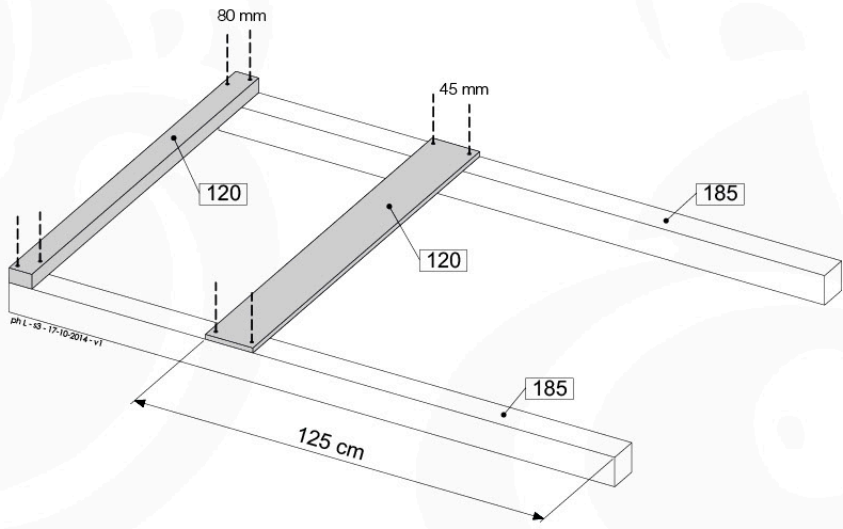

4a

4x 80 mm
002_223

4x 45 mm
002_220