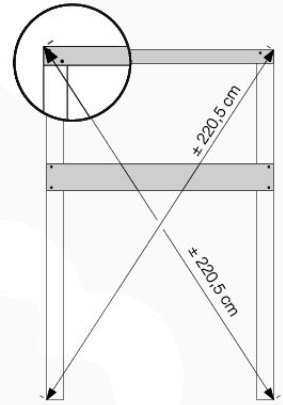

4a

4x 80 mm
002_223

4x 45 mm
002_220