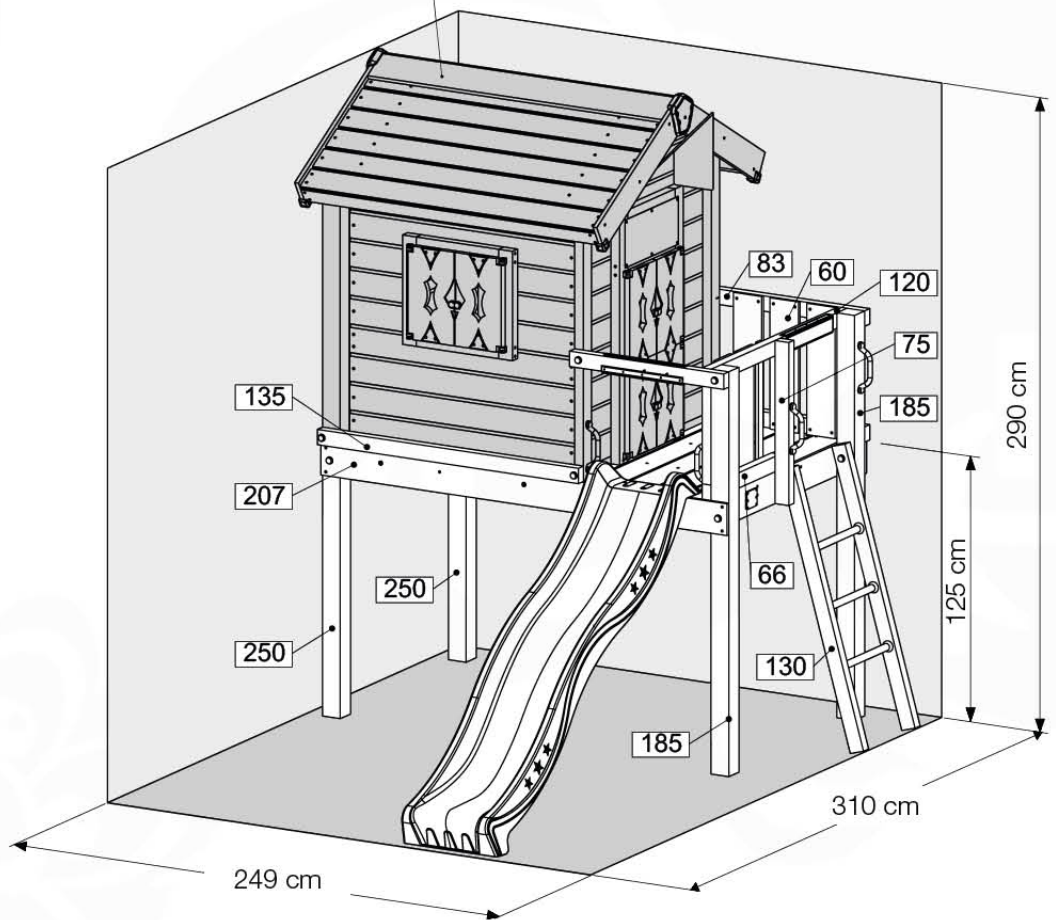

830_150 Jungle Playhouse

Jungle Gym
BACKYARD PLAYGROUNDS

since 1988

EN. Warnings. Only for domestic use. Maximum number of users is 7. **DE.** Achtung. Nur für den Hausgebrauch. Maximale Benutzerzahl: 7. **FR.** Attention. Réserve à un usage familial. Le nombre maximal d'utilisateurs est de 7. **NL.** Waarschuwingen. Uitsluitend voor huishoudelijk gebruik. Het maximale aantal gebruikers is 7. **BG.** Внимание. За употреба само в домашни условия. Максималният брой потребители е 7. **ES.** Advertencias. Solo para uso doméstico. Número máximo de usuarios: 7. **CS.** Varování. Jen pro domácí použití. Maximální počet uživatelů je 7. **DA.** Advarsler. Kun til privat brug. Maksimum antal brugere er 7. **ET.** Hoiatused. Ainult koduseks kasutamiseks. Maksimaalne kasutajate arv on 7. **EL.** Προειδοποιήσεις. Μόνο για οικιακή χρήση. Μέγιστος αριθμός χρηστών 7. **IS.** Varnaðarör. Engöngu fyrir einkanotkun í heimahúsum og á einkalóðum. Hámarksstjóli notenda er 7. **IT.** Avvertenze. Solo per uso domestico. Massimo numero di utenti è 7. **LV.** Brīdinājumi. Izmantoj tikai mājās. Maksimālais lietotāju skaits ir 7. **LT.** Įspėjimai. Tik buitnamų naudojimui. Maksimalus naudotojų skaičius 7. **HR.** Upozorenja. Samo za kućansku uporabu. Maksimalan broj korisnika je 7. **HU.** Figyelmeztetések. Csak otthoni használatra! A használók max. száma: 7. **NO.** Advarsler. Kun for privat bruk. Maksimalt antall brukere er 7. **PL.** Ostrzeżenia. Wyłącznie do użytku domowego. Maksymalna liczba użytkowników to 7. **PT.** Avisos. Apenas para uso doméstico. O número máximo de utilizadores é 7. **RO.** Avertismente. Numai pentru uz domestic. Numărul maxim de utilizatori este 7. **RU.** Предостережения. Только для домашнего использования. Максимальное количество пользователей - 7. **SK.** Upozornenia. Iba na domáce použitie. Maximálne množstvo osôb je 7. **SL.** Opozorila. Samo za domačo uporabo. Maksimalno število uporabnikov je 7. **FI.** Varoitukset. Ainoastaan kotikäyttöön. Käyttäjää yhteensä enintään 7. **SR.** Upozorenja. Samo za kućnu upotrebu. Maksimalan broj korisnika je 7. **SV.** Varningar. Endast för hemmabruk. Det maximala antalet användare är 7. **TR.** Uyarılar. Sadece ev kullanımı için. Maksimum kullanıcı sayısı 7.