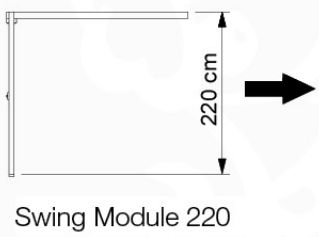

06

	PartNo	PartName	QTY.
Hardware Pack	001_406	Stealth Screw 8x45	4
	001_417	Stealth Screw 8x80	4
	001_422	Stealth Screw 8x137	3
	002_220	Gap Point Screw T25 - 5x45	12
	002_223	Gap Point Screw T25 - 5x80	6
Other	005_528	Swing Beam Bracket 7x7	1
	005_529	Swing Beam Bracket 9x9	1
	007_001	Ground-anchor	2
Hardware Pack	022_31x	bpc-base version 3	2
	022_84x	bpc cover	2
	023_031	Finishing Washer GPS 5.0	2
Other	101_003	Swing hook with Carabiner	4

06-1