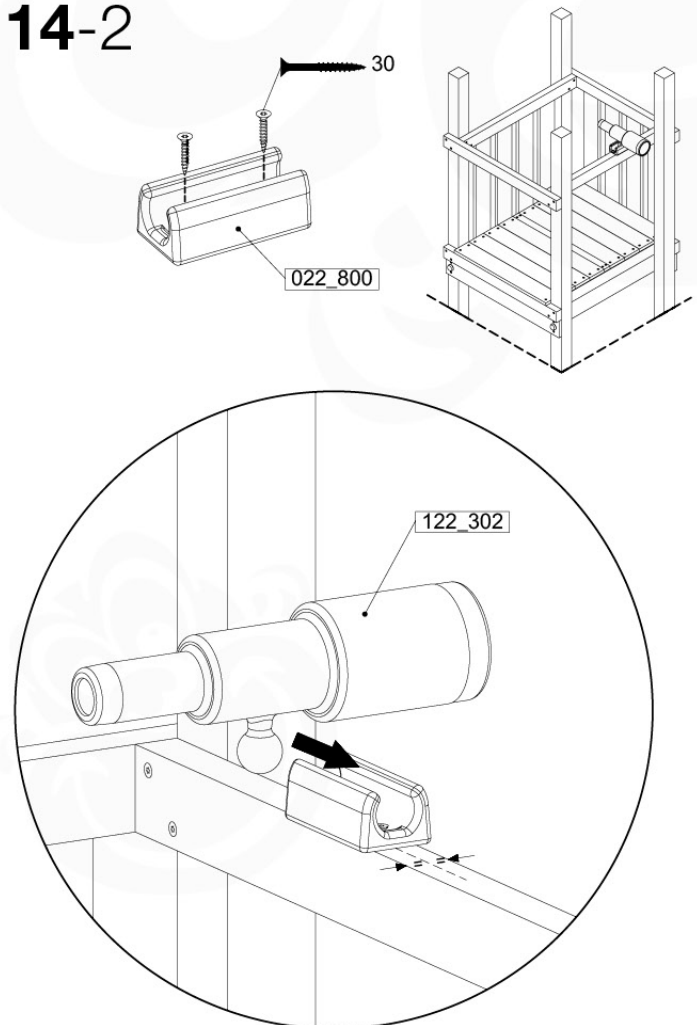

14-2

Accessory ref. - P03 - 18-11-2020 - v3