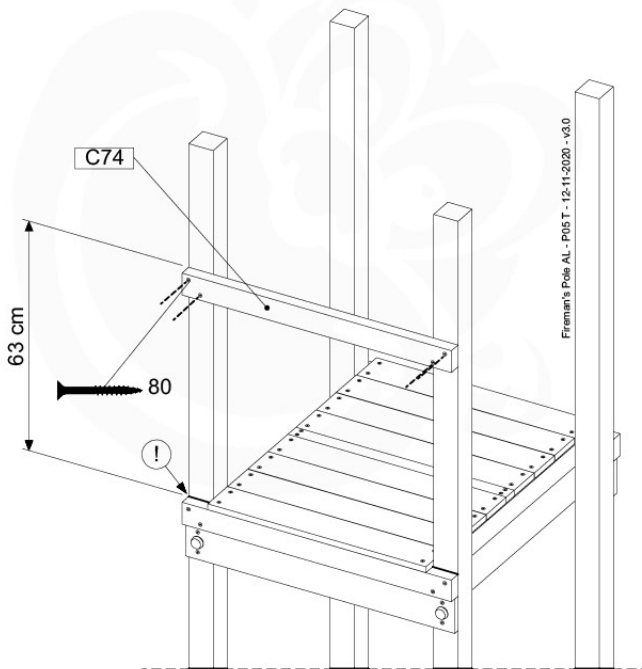

13-1

Fireman's Pole (201_275)
040_335 Part 2