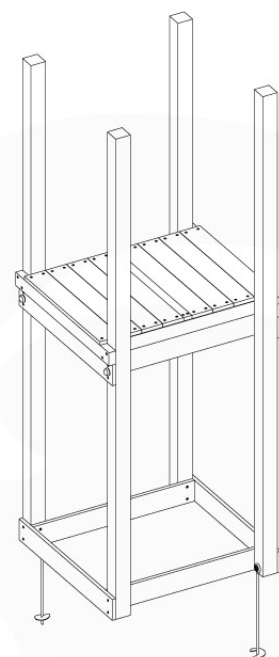

04 Base Tower

BT03

(194_100)

	PartNo	PartName	QTY.
Hardware Pack 100_600	001_406	Stealth Screw 8x45	6
	002_220	Gap Point Screw T25 - 5x45	72
	002_223	Gap Point Screw T25 - 5x80	16
Other	007_001	Ground-anchor	2
Hardware Pack 100_600	022_31x	bpc-base version 3	4
	022_84x	bpc cover	4
Wood	A220	Post 70x70 L2200	4
	C74	Beam 740 mm	4
	D60	Board 600 mm	10
	D74	Board 740 mm	8

Base Tower - P04 - BT03 - 11-11-2020 - v3.0