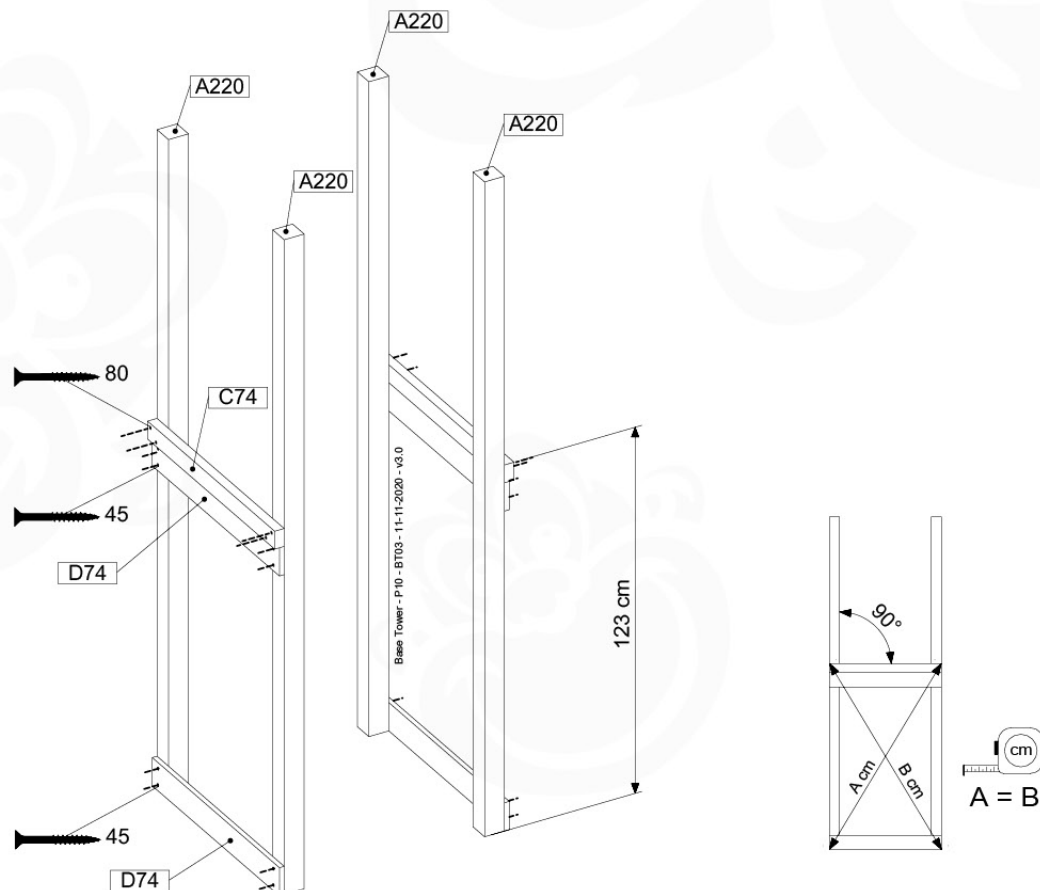

04 Base Tower

BT03

(194_100)

	PartNo	PartName	QTY.
Hardware Pack 100_600	001_406	Stealth Screw 8x45	6
	002_220	Gap Point Screw T25 - 5x45	72
	002_223	Gap Point Screw T25 - 5x80	16
Other	007_001	Ground-anchor	2
Hardware Pack 100_600	022_31x	bpc-base version 3	4
	022_84x	bpc cover	4
Wood	A220	Post 70x70 L2200	4
	C74	Beam 740 mm	4
	D60	Board 600 mm	10
	D74	Board 740 mm	8

Base Tower - P04 - BT03 - 11-11-2020 - v3.0

04-1