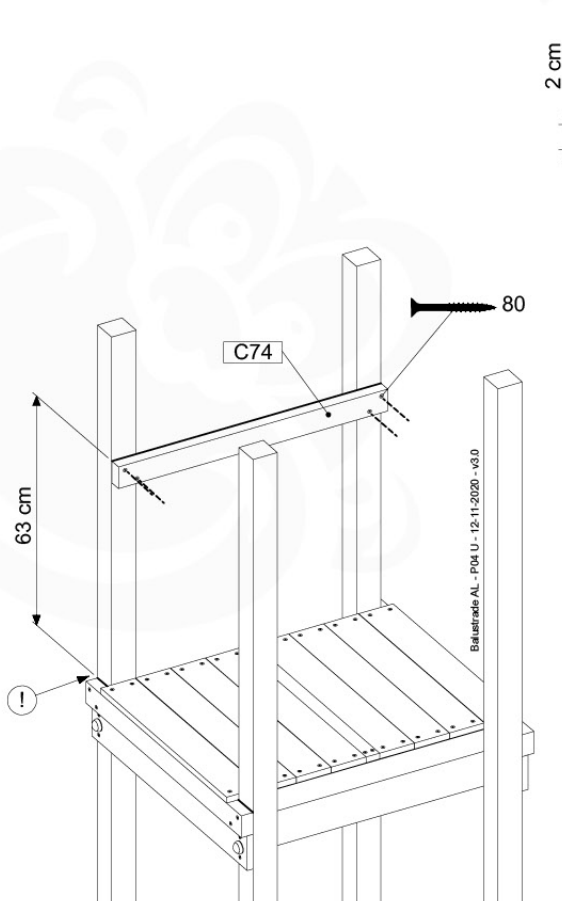

05 Balustrade (1x)

BL01

(100_601)

	PartNo	PartName	QTY.
Hardware Pack 100_601	002_220	Gap Point Screw T25 - 5x45	16
	002_223	Gap Point Screw T25 - 5x80	4
Wood	C74	Beam 740 mm	1
	D65	Board 650 mm	4

Balustrade AL - P02 U - 12-11-2020 - v3.0

05-1

min. 27mm
max. 65mm