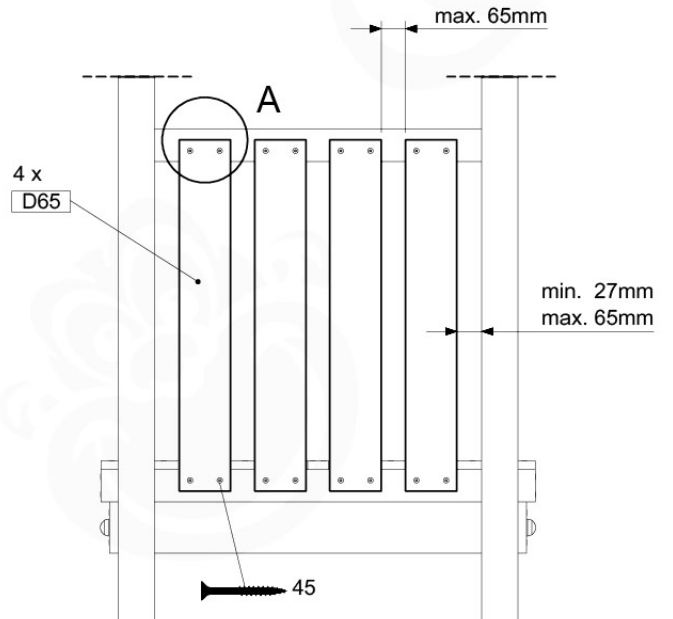

min. 27mm
max. 65mm