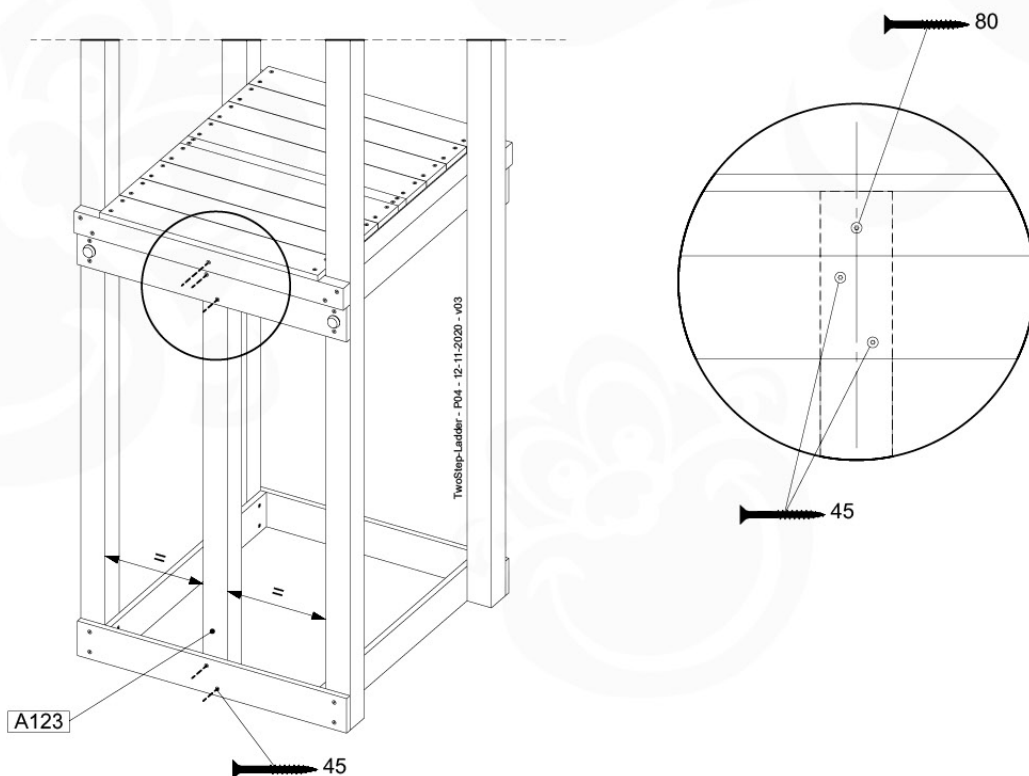

07-1

TwoStep-Ladder - P04 - 12-11-2020 - v03