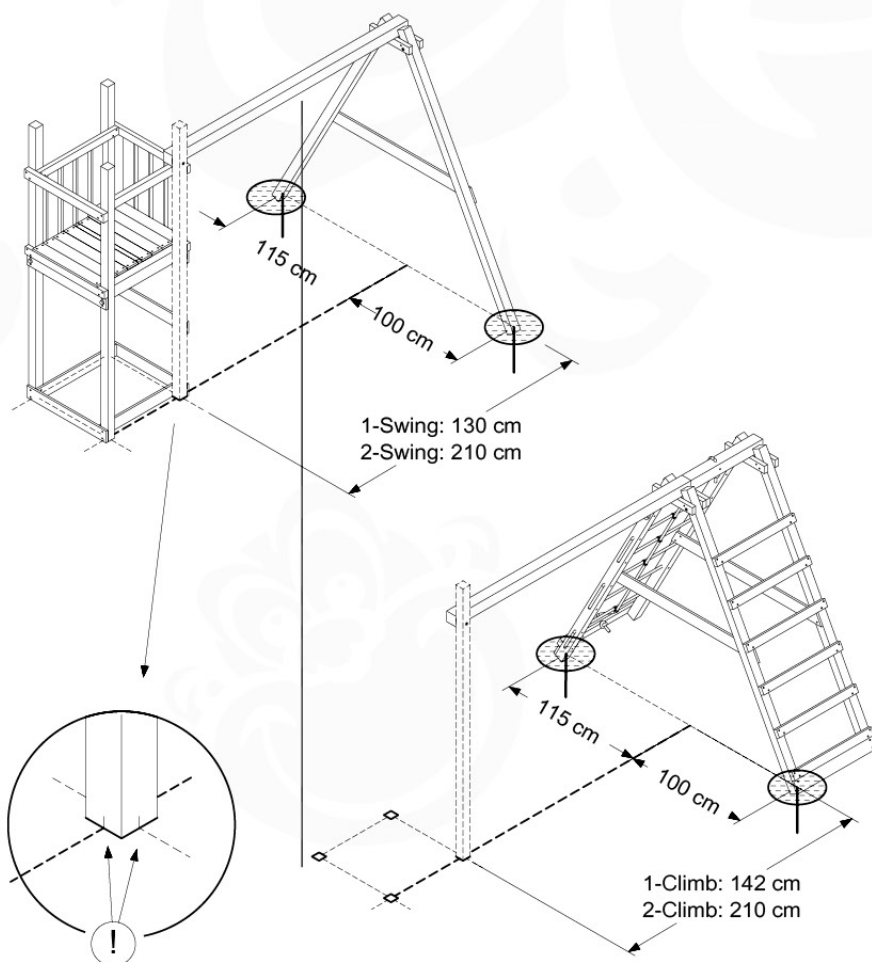

# 04 Base Tower

BT03

( 194\_100 )

	PartNo	PartName	QTY.
Hardware Pack 100_600	001_406	Stealth Screw 8x45	6
	002_220	Gap Point Screw T25 - 5x45	72
	002_223	Gap Point Screw T25 - 5x80	16
Other	007_001	Ground-anchor	2
Hardware Pack 100_600	022_31x	bpc-base version 3	4
	022_84x	bpc cover	4
Wood	A220	Post 70x70 L2200	4
	C74	Beam 740 mm	4
	D60	Board 600 mm	10
	D74	Board 740 mm	8