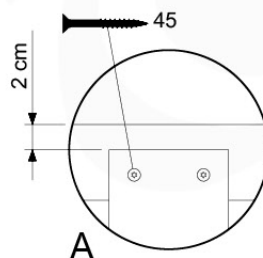

05 Balustrade (1x)

BL01

(100_601)

	PartNo	PartName	QTY.
Hardware Pack 100_601	002_220	Gap Point Screw T25 - 5x45	16
	002_223	Gap Point Screw T25 - 5x80	4
Wood	C74	Beam 740 mm	1
	D65	Board 650 mm	4

Balustrade AL - P02 U - 12-11-2020 - v3.0

05-1

min. 27mm
max. 65mm