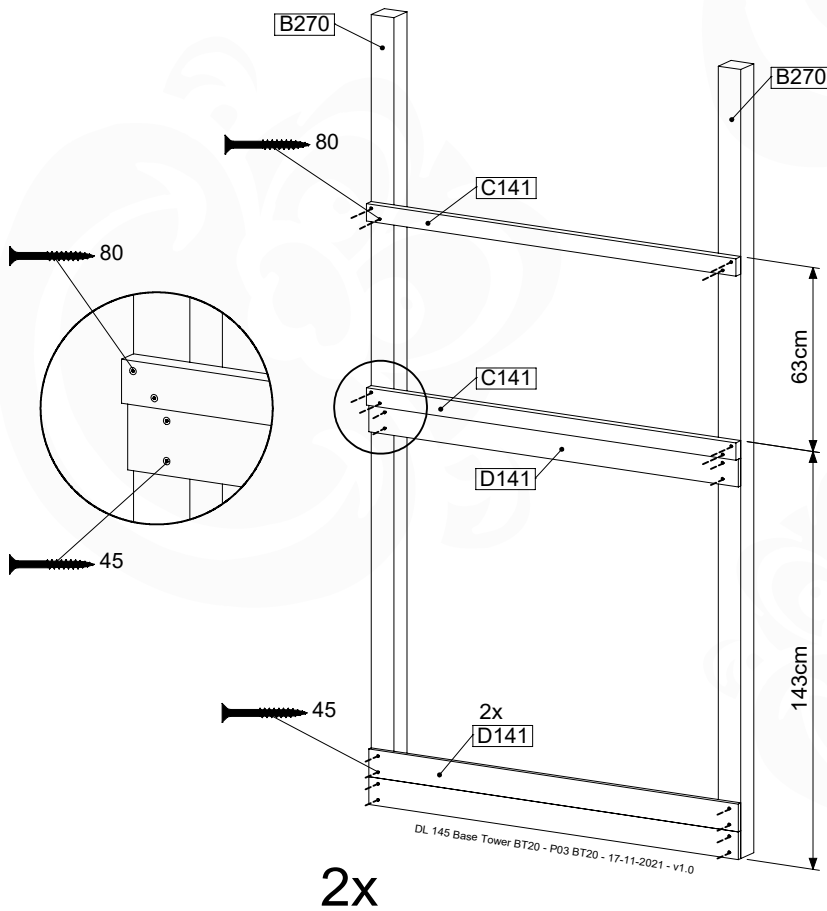

07 Base Tower

BT20

	PartNo	PartName	QTY.
Hardware pack	001_406	Stealth Screw 8x45	6
	001_417	Stealth Screw 8x80	4
	002_220	Gap Point Screw T25 - 5x45	135
	002_223	Gap Point Screw T25 - 5x80	40
Other	007_001	Ground-anchor	2
	022_31x	bpc-base version 3	8
	022_84x	bpc cover	8
Timber	B270	Post 90x90 L2700	4
	C141	Beam 1410 mm	10
	D123	Board 1230 mm	17
	D141	Board 1410 mm	12

07-1