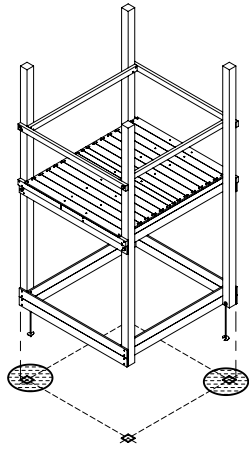

05c

05d

05e

06 Playground Foundation

FD10

Foundation Plan - F05-FD10
22/02/2022 - v2

07 Base Tower

BT20

	PartNo	PartName	QTY.
Hardware pack	001_406	Stealth Screw 8x45	6
	001_417	Stealth Screw 8x80	4
	002_220	Gap Point Screw T25 - 5x45	135
	002_223	Gap Point Screw T25 - 5x80	40
Other	007_001	Ground-anchor	2
	022_31x	bpc-base version 3	8
	022_84x	bpc cover	8
Timber	B270	Post 90x90 L2700	4
	C141	Beam 1410 mm	10
	D123	Board 1230 mm	17
	D141	Board 1410 mm	12

DL 146 Base Tower BT20 - P02 BT20 - 17-11-2021 - v1.0

07-1

07-2

07-3

07-4

DL 145 Base Tower ET20 - P06 BT20 - 17-11-2021 - v1.0

08 Balustrade

BL05