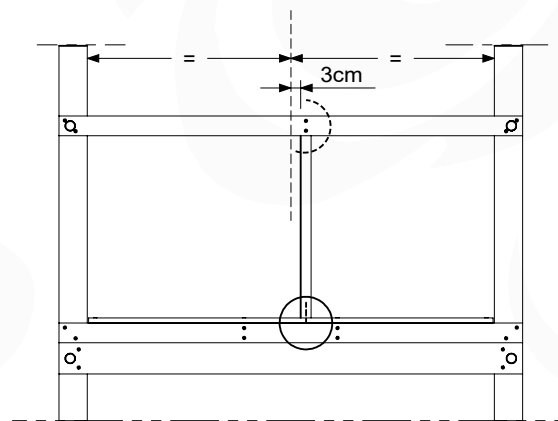

10 Balustrade

BL10

	PartNo	PartName	QTY.
Hardware pack	002_220	Gap Point Screw T25 - 5x45	12
	002_223	Gap Point Screw T25 - 5x80	4
Timber	C70	Beam 700 mm	1
	D65	Board 650 mm	3

10-1