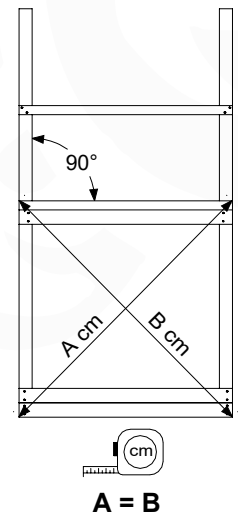

07 Base Tower

BT20

	PartNo	PartName	QTY.
Hardware pack	001_406	Stealth Screw 8x45	6
	001_417	Stealth Screw 8x80	4
	002_220	Gap Point Screw T25 - 5x45	135
	002_223	Gap Point Screw T25 - 5x80	40
Other	007_001	Ground-anchor	2
	022_31x	bpc-base version 3	8
	022_84x	bpc cover	8
Timber	B270	Post 90x90 L2700	4
	C141	Beam 1410 mm	10
	D123	Board 1230 mm	17
	D141	Board 1410 mm	12

07-1