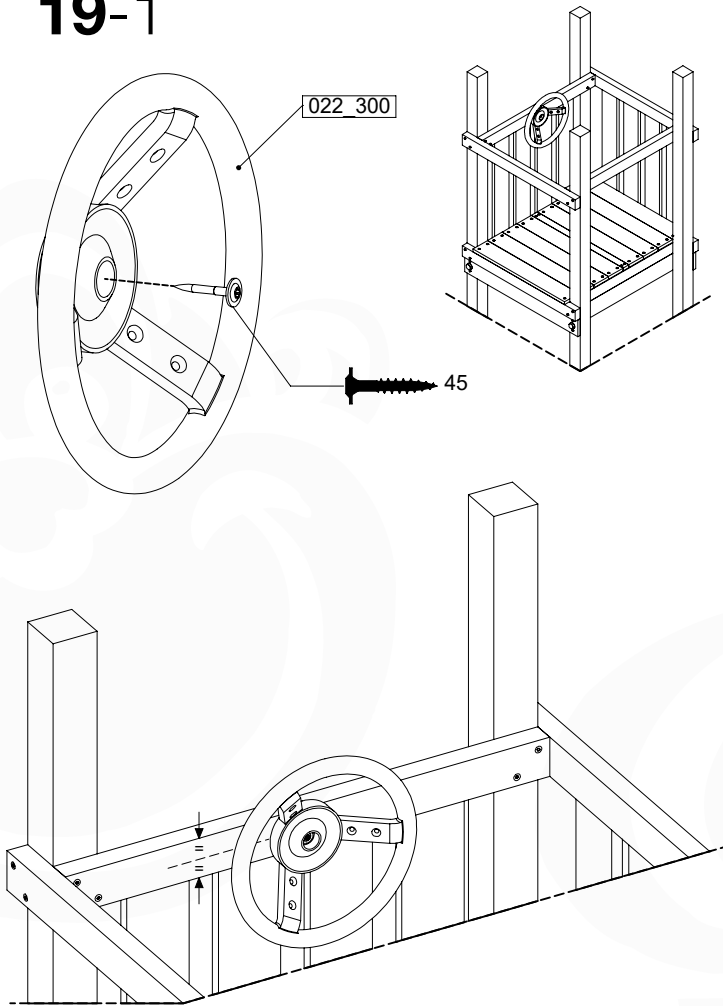

19-1

19-2

Accessories set - P03 - 29.9.2021 - v4

19-3

19-4

Accessories set - P04 - 29.9.2021 - v4