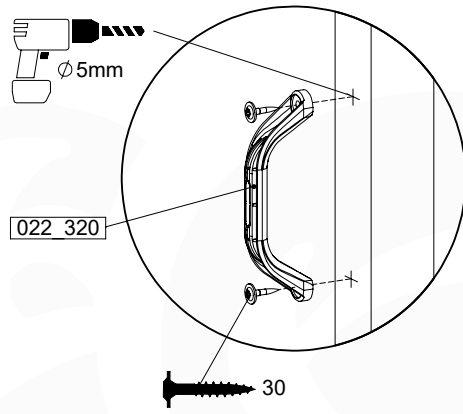

11-4

12 Ladder

LA25