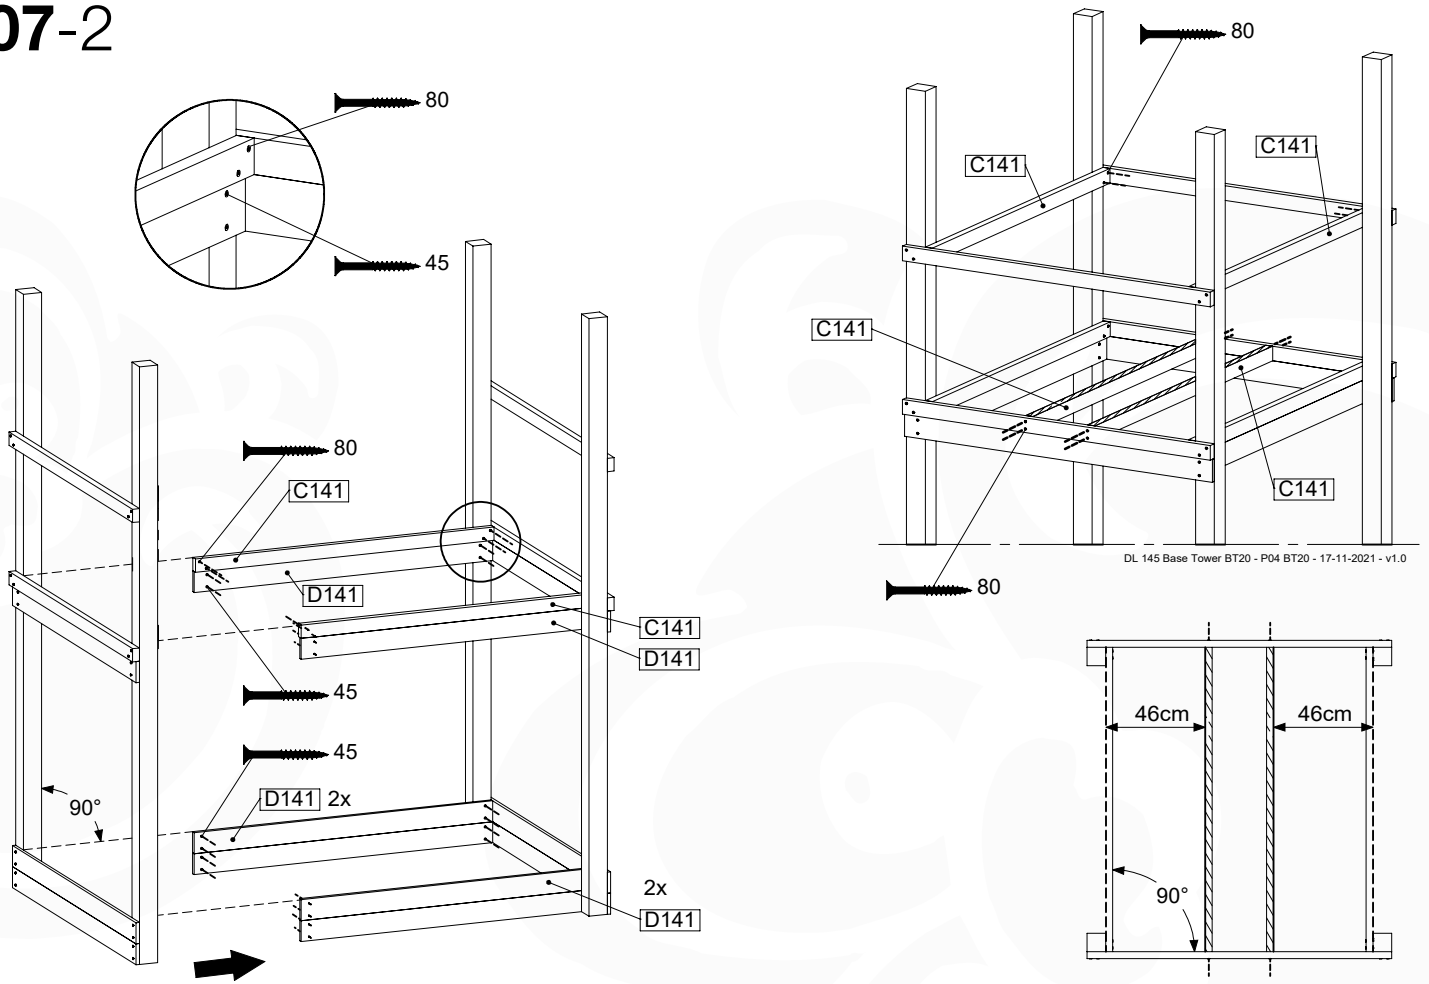

	PartNo	PartName	QTY.
Hardware pack	001_406	Stealth Screw 8x45	6
	001_417	Stealth Screw 8x80	4
	002_220	Gap Point Screw T25 - 5x45	135
	002_223	Gap Point Screw T25 - 5x80	40
Other	007_001	Ground-anchor	2
	022_31x	bpc-base version 3	8
	022_84x	bpc cover	8
Timber	B270	Post 90x90 L2700	4
	C141	Beam 1410 mm	10
	D123	Board 1230 mm	17
	D141	Board 1410 mm	12

DL 146 Base Tower BT20 - P02 BT20 - 17-11-2021 - v1.0

07-1

07-2

07-3

07-4

DL 145 Base Tower ET20 - P06 BT20 - 17-11-2021 - v1.0

08 Balustrade

BL05