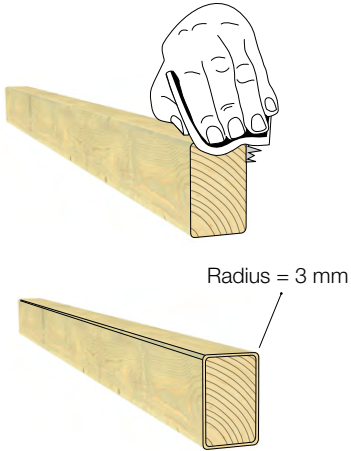

19-5

1x
022_910

20 Download and Saving

click to download

+

sent to your email