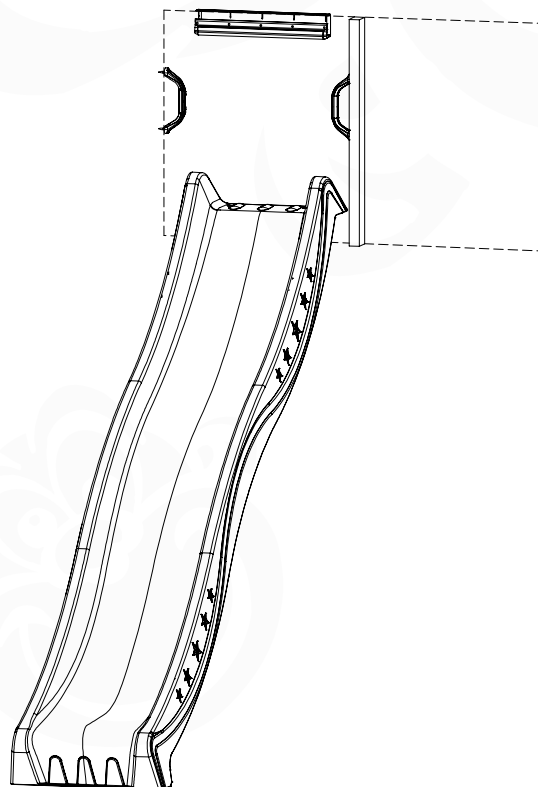

Fireman's Pole

201_275

17 Slide Set

SL26

	PartNo	PartName	QTY.
Hardware pack	000_101	Nail Pan Head	10
	002_223	Gap Point Screw T25 - 5x80	4
	002_308	Gap Point Screw T25 - 5x20	2
Other	120_102	Handgrip set (complete 2x)	1
	123_200	Bumperpad	1
	334_xxx / 324_xxx	Wavy Star Slide XXL 2650 mm / Wavy Star Slide XL 2200 mm	1
Timber	C70	Beam 700 mm	1