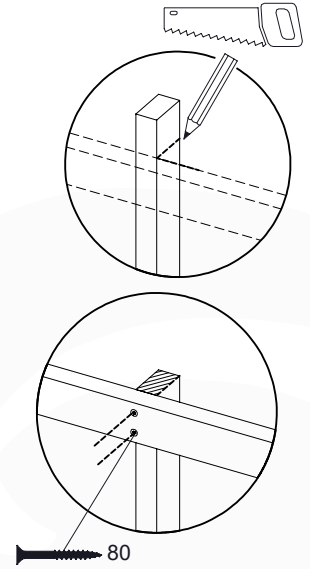

	PartNo	PartName	QTY.
Hardware pack	001_404	Stealth Screw 8x30	4
	002_219	Gap Point Screw T25 - 5x30	4
	002_220	Gap Point Screw T25 - 5x45	8
	002_223	Gap Point Screw T25 - 5x80	4
Other	005_03x	Ladder Rung Y/B/G/R	4
	005_522	Connection Bracket Mini Market	2
	022_835	Rung Cap	8
	120_102	Handgrip set (complete 2x)	1
Timber	C70	Beam 700 mm	1
	C150	Beam 1500 mm	2

DL Ladder 140 - P08 TL 145 - 10-1-2022 - v1

12-1

12-2

12-3

DL Ladder 140 - P16 TL - 10-1-2022 - v1

12-4

DL Ladder 140 - P20 TL - 10-1-2022 - v1

12-5

13 Roof

RF15

	PartNo	PartName	QTY.
Hardware pack	001_417	Stealth Screw 8x80	4
	002_220	Gap Point Screw T25 - 5x45	108
Timber	C96	Beam L=(900+beam height) mm	4
	D123	Board 1230 mm	1
	D154	Board 1540 mm	24