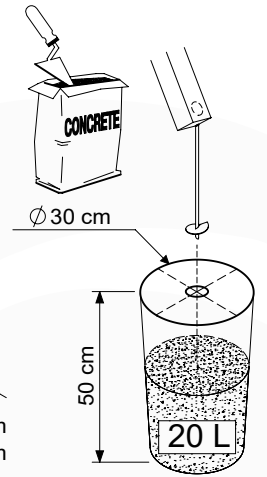

06 Playground Foundation

FD10

Foundation Plan - F05-FD10
22/02/2022 - v2