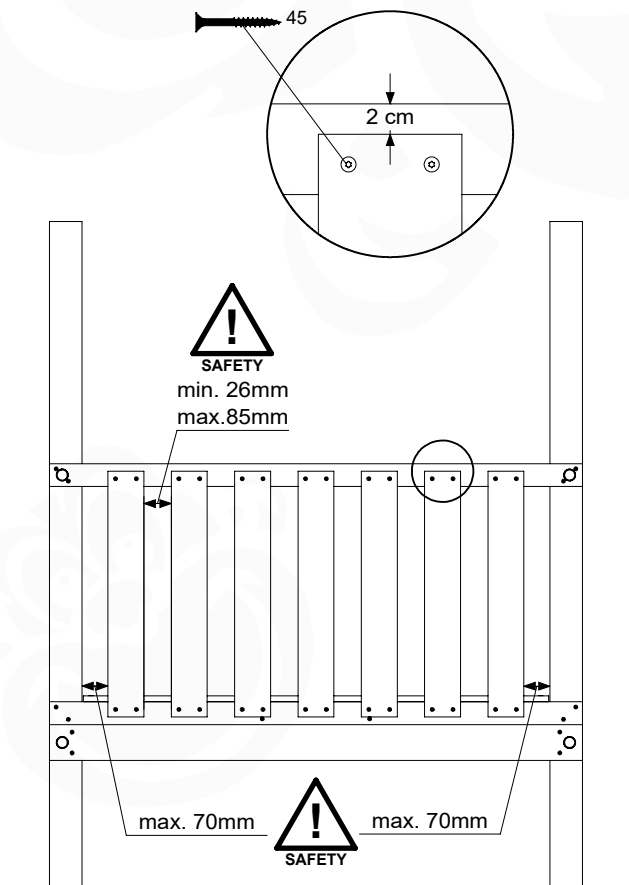

BL06

	PartNo	PartName	QTY.
Hardware pack	002_220	Gap Point Screw T25 - 5x45	28
Timber	D65	Board 650 mm	7

Balustrade 140 - P03 T - 14/01/2022 - v1.0

09-1

Balustrade 140 - P05 T - 14/01/2022 - v1.0

10 Balustrade