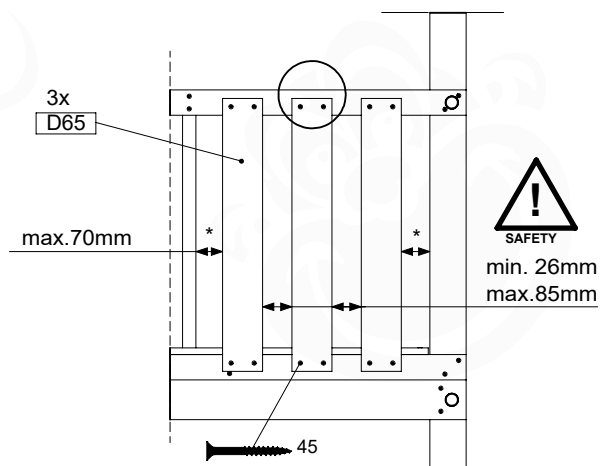

10 Balustrade

BL10

	PartNo	PartName	QTY.
Hardware pack	002_220	Gap Point Screw T25 - 5x45	12
	002_223	Gap Point Screw T25 - 5x80	4
Timber	C70	Beam 700 mm	1
	D65	Board 650 mm	3

10-1