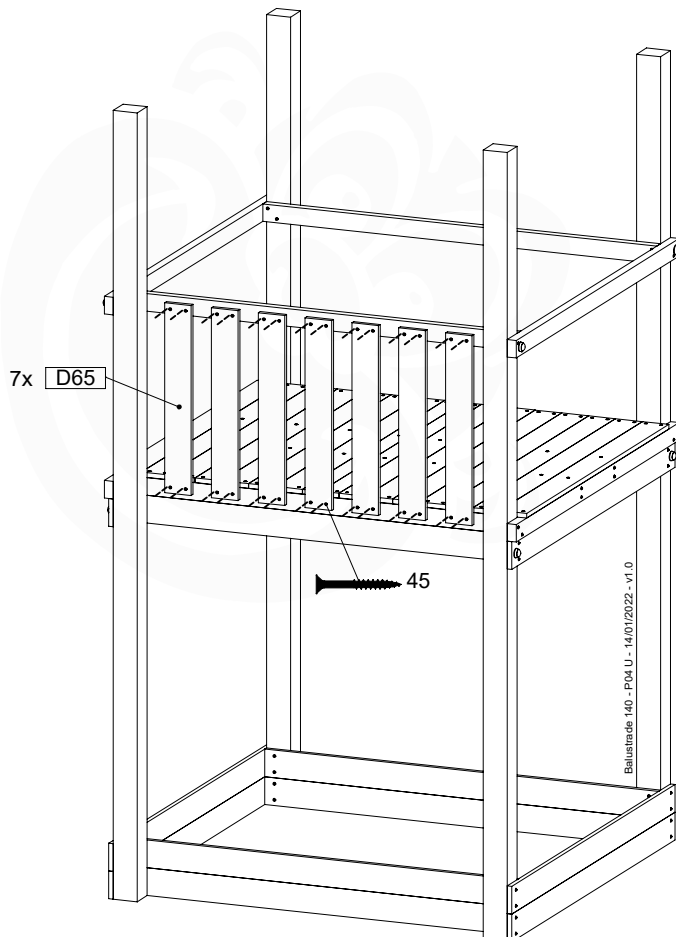

08-1

Balustrade 140 - P02 U - 14/01/2022 - v1.0