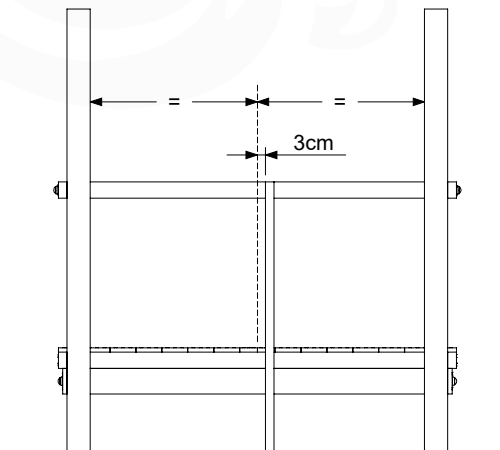

11 Rock Wall

RW18

	PartNo	PartName	QTY.
Hardware Pack	001_102	Washer Head Screw T40 M8x30	10
	002_220	Gap Point Screw T25 - 5x45	32
	002_223	Gap Point Screw T25 - 5x80	4
	003_010	M8 spring lock washer	10
	004_050	M8 Drive-in Nut 22mm	10
Other	022_50x	Climbing Rock	5
	120_102	Handgrip set (complete 2x)	1
Timber	C206	Beam 2060 mm	1
	D65	Board 650 mm	7

DL Rockwall 140 - P03 UR 145 - 2-9-2022 - v2

11-1

DL Rockwall 140 - P07 UR 145 - 2-9-2022 - v2