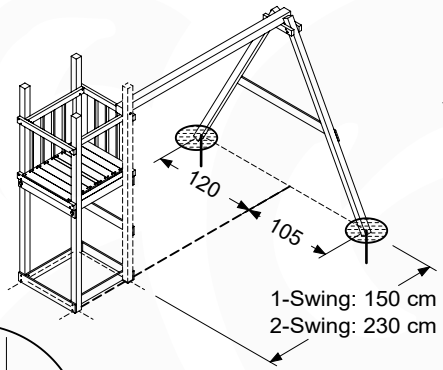

05c

05d

05e

06 Playground Foundation

FD10

Foundation Plan - F05-FD10
22/02/2022 - v2

07 Base Tower

BT20

	PartNo	PartName	QTY.
Hardware pack	001_406	Stealth Screw 8x45	6
	001_417	Stealth Screw 8x80	4
	002_220	Gap Point Screw T25 - 5x45	135
	002_223	Gap Point Screw T25 - 5x80	40
Other	007_001	Ground-anchor	2
	022_31x	bpc-base version 3	8
	022_84x	bpc cover	8
Timber	B270	Post 90x90 L2700	4
	C141	Beam 1410 mm	10
	D123	Board 1230 mm	17
	D141	Board 1410 mm	12

DL 146 Base Tower BT20 - P02 BT20 - 17-11-2021 - v1.0

07-1

07-2

07-3

07-4

DL 145 Base Tower ET20 - P06 BT20 - 17-11-2021 - v1.0

08 Balustrade

BL05