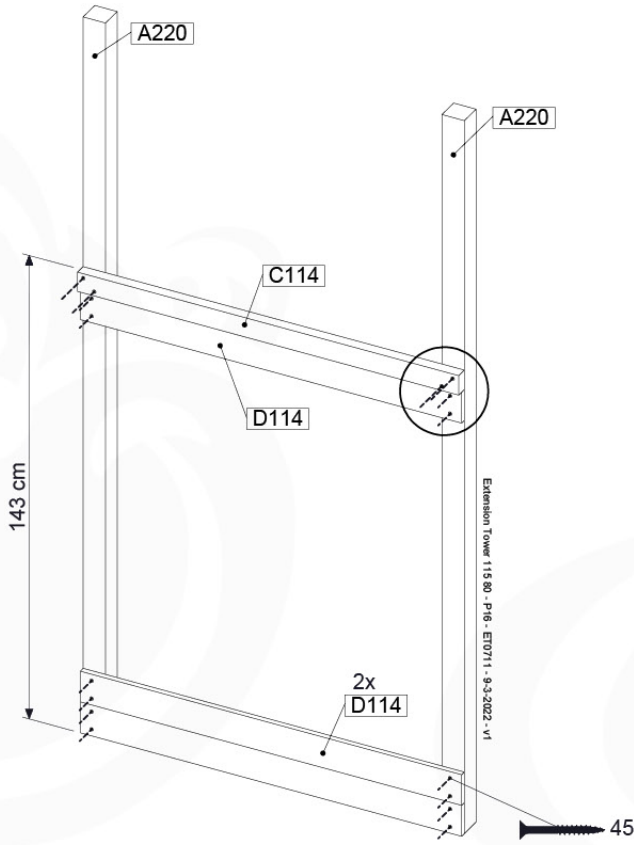

08-1

© Jungle Gym B.V. - www.jungle gym.com

08-2