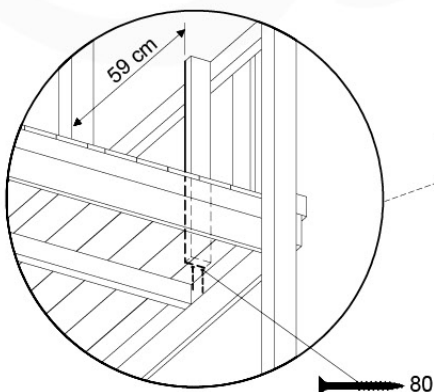

18 Slide Set

SL13

	PartNo	PartName	QTY.
Hardware Pack	000_101	Nail Pan Head	10
	002_220	Gap Point Screw T25 - 5x45	8
	002_223	Gap Point Screw T25 - 5x80	8
	002_308	Gap Point Screw T25 - 5x20	2
Other	120_102	Handgrip set (complete 2x)	1
	123_200	Bumperpad	1
	324_xxx 334_xxx	Wavy Star Slide XL 2200 mm / Wavy Star Slide XXL 2650 mm	1
Timber	C114	Beam 1140 mm	1
	C70	Beam 700 mm	1
	D65	Board 650 mm	2

18-1