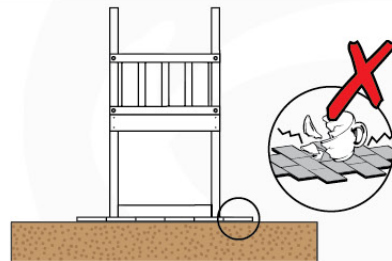

05 Safe Playground Planning

05-1

05-2

05-3

05-4

05-5