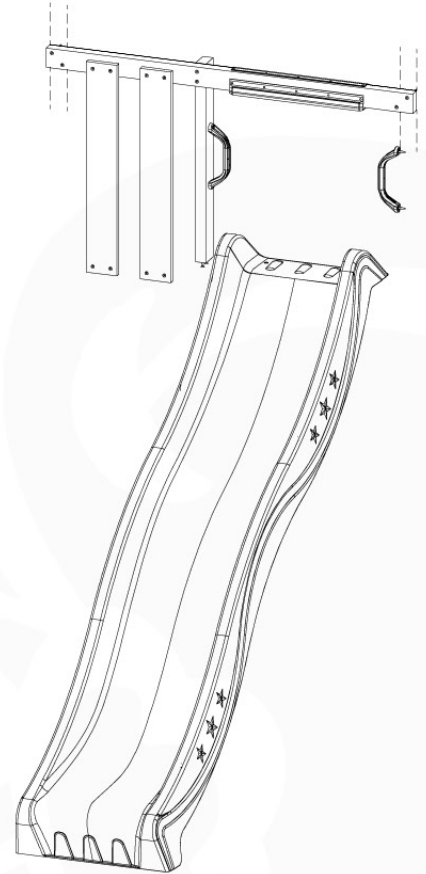

18 Slide Set

SL13

	PartNo	PartName	QTY.
Hardware Pack	000_101	Nail Pan Head	10
	002_220	Gap Point Screw T25 - 5x45	8
	002_223	Gap Point Screw T25 - 5x80	8
	002_308	Gap Point Screw T25 - 5x20	2
Other	120_102	Handgrip set (complete 2x)	1
	123_200	Bumperpad	1
	324_xxx 334_xxx	Wavy Star Slide XL 2200 mm / Wavy Star Slide XXL 2650 mm	1
Timber	C114	Beam 1140 mm	1
	C70	Beam 700 mm	1
	D65	Board 650 mm	2