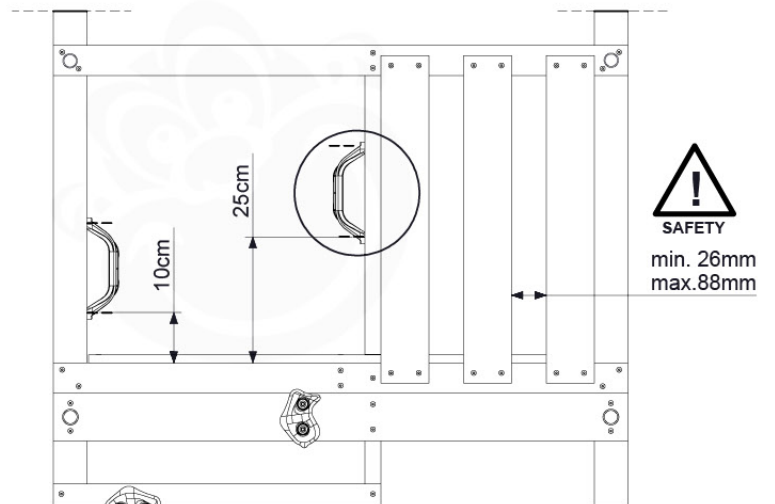

3x
D65

SAFETY
min. 26mm
max. 88mm

10 Roof

RF08

	PartNo	PartName	QTY.
Hardware Pack	001_417	Stealth Screw 8x80	4
	002_220	Gap Point Screw T25 - 5x45	100
	002_223	Gap Point Screw T25 - 5x80	8
Timber	C90	Beam 900 mm	2
	C96	Beam L=(900+beamheight) mm	2
	D65	Board 650 mm	1
	D127	Board 1270 mm	18-24