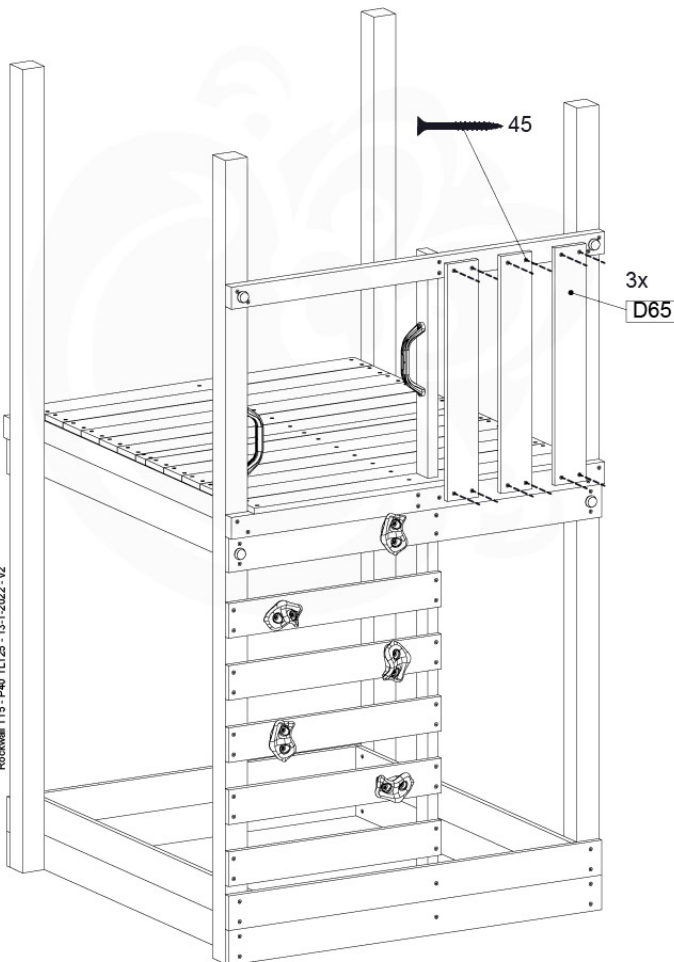

09-5

Rockwell 115 - P40 TL125 - 13-1-2022 - v2

3x
D65