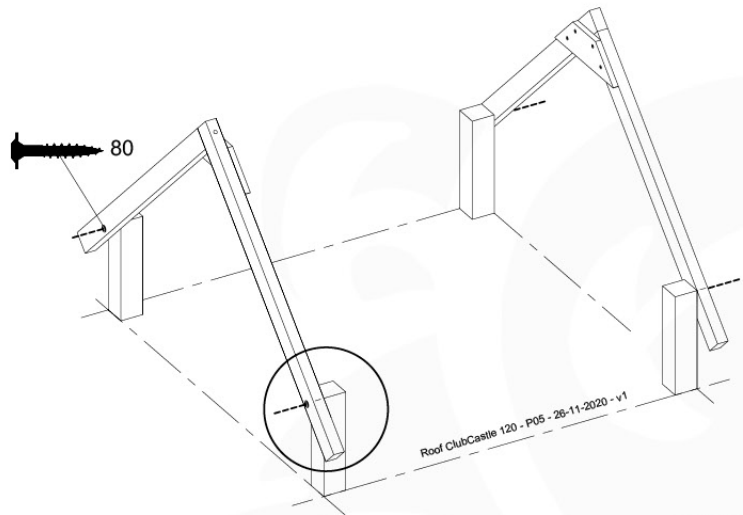

10-2

Roof ClubCastle 120 - P05 - 26-11-2020 - v1