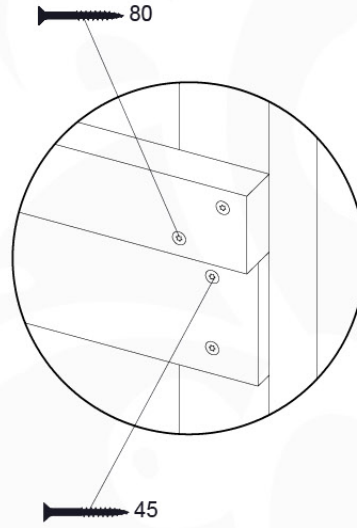

08-1

© Jungle Gym B.V. - www.jungle gym.com

08-2