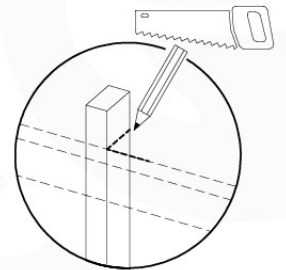

18 Slide Set

SL13

	PartNo	PartName	QTY.
Hardware Pack	000_101	Nail Pan Head	10
	002_220	Gap Point Screw T25 - 5x45	8
	002_223	Gap Point Screw T25 - 5x80	8
	002_308	Gap Point Screw T25 - 5x20	2
Other	120_102	Handgrip set (complete 2x)	1
	123_200	Bumperpad	1
	324_xxx 334_xxx	Wavy Star Slide XL 2200 mm / Wavy Star Slide XXL 2650 mm	1
Timber	C114	Beam 1140 mm	1
	C70	Beam 700 mm	1
	D65	Board 650 mm	2

18-1