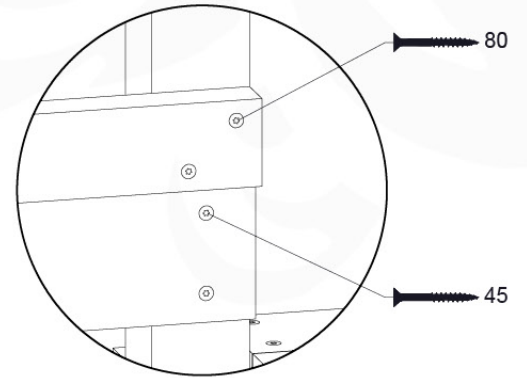

08-1

© Jungle Gym B.V. - www.jungle gym.com

08-2