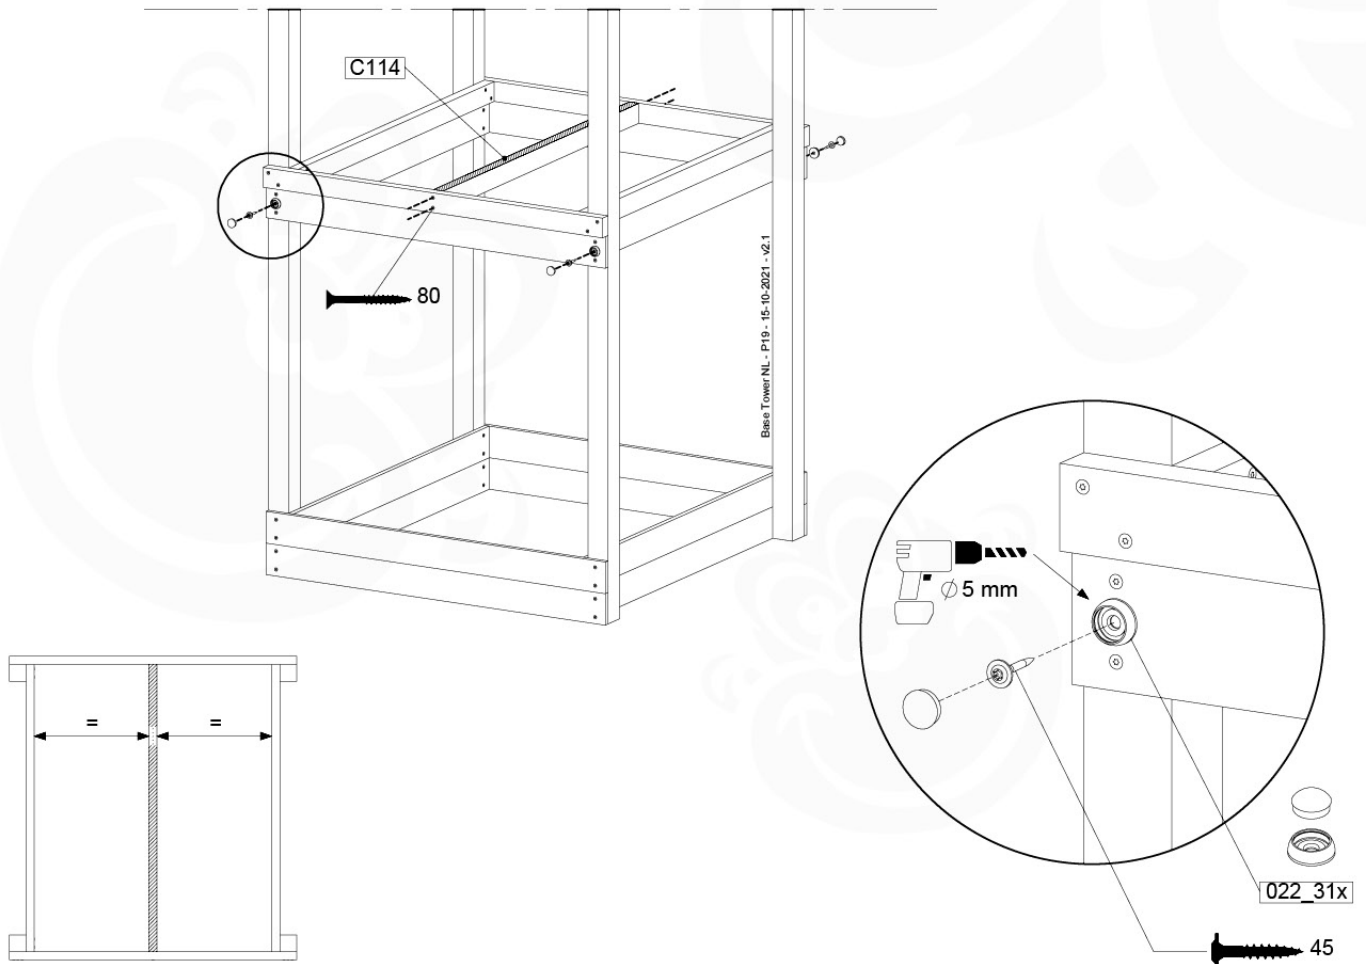

Base Tower NL - P08 - BT11 - 15-10-2021 - v2.1

07-1

07-2

07-3

07-4

08 Extended Tower ET11

	PartNo	PartName	QTY.
Hardware pack	001_406	Stealth Screw 8x45	4
	001_417	Stealth Screw 8x80	2
	002_220	Gap Point Screw T25 - 5x45	93
	002_223	Gap Point Screw T25 - 5x80	16
Other	007_001	Ground-anchor	2
	022_31x	bpc-base version 3	4
	022_84x	bpc cover	4
Timber	A220	Post 70x70 L2200	2
	C74	Beam 740 mm	3
	C114	Beam 1140 mm	1
	D74	Board 740 mm	6
	D100	Board 1000 mm	9
	D114	Board 1140 mm	6