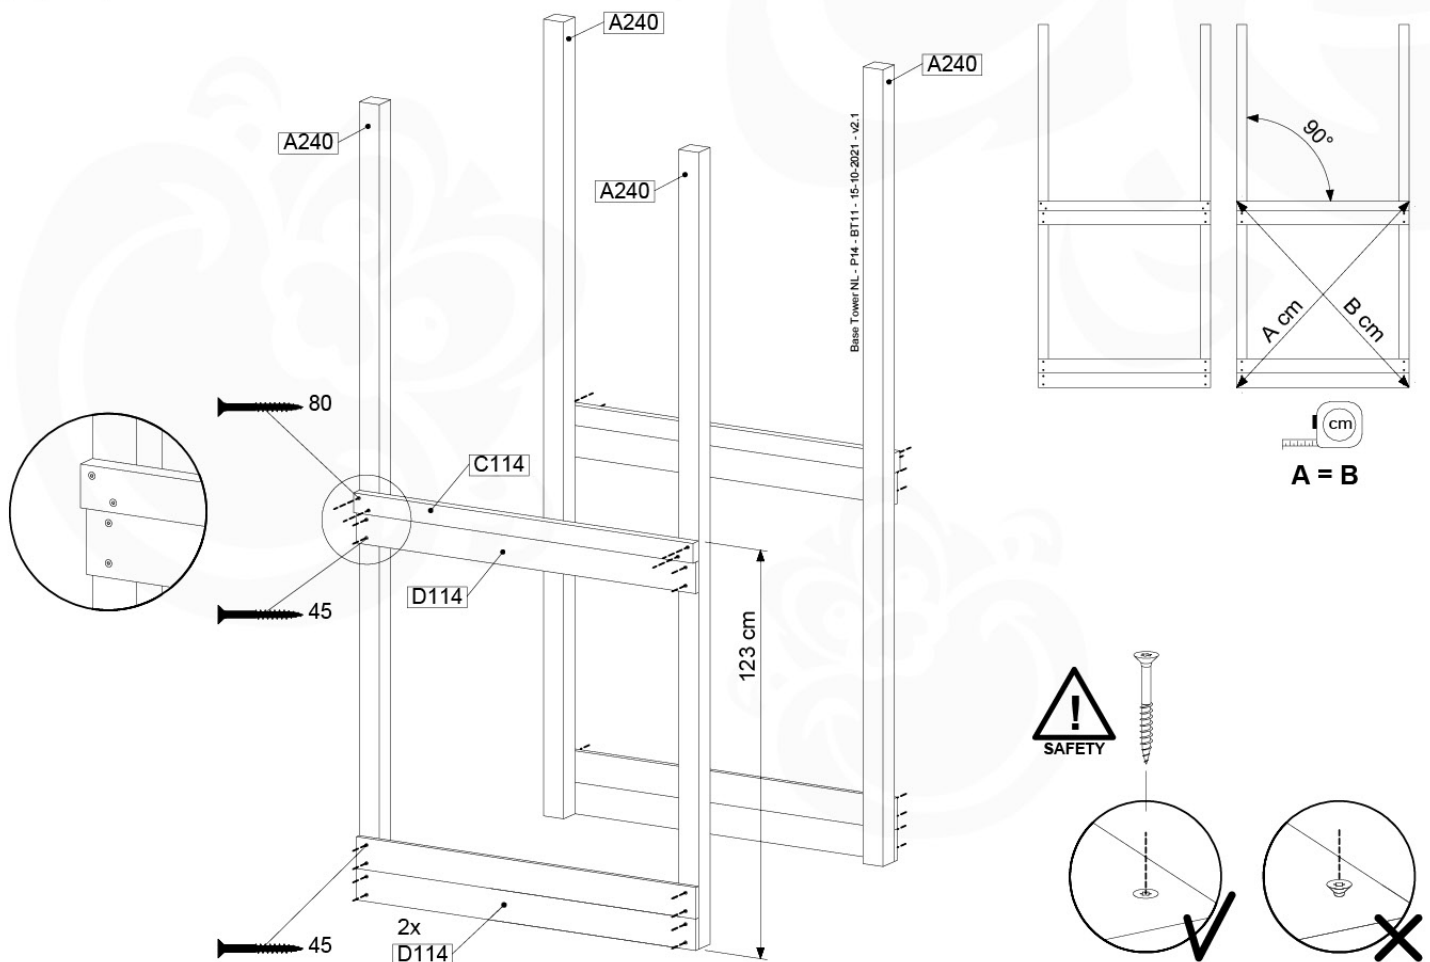

06 Playground Foundation

FD06

07 Base Tower

BT11

	PartNo	PartName	QTY.
Hardware pack	001_406	Stealth Screw 8x45	6
	001_417	Stealth Screw 8x80	4
	002_220	Gap Point Screw T25 - 5x45	118
	002_223	Gap Point Screw T25 - 5x80	20
	022_31x	bpc-base version 3	8
	022_84x	bpc cover	8
Other	007_001	Ground-anchor	2
Timber	A240	Post 70x70 L2400	4
	C114	Beam 1140 mm	5
	D100	Board 1000 mm	14
	D114	Board 1140 mm	12

Base Tower NL - P08 - BT11 - 15-10-2021 - v2.1

07-1

07-2

07-3

07-4

08 Extended Tower ET11

	PartNo	PartName	QTY.
Hardware pack	001_406	Stealth Screw 8x45	4
	001_417	Stealth Screw 8x80	2
	002_220	Gap Point Screw T25 - 5x45	93
	002_223	Gap Point Screw T25 - 5x80	16
Other	007_001	Ground-anchor	2
	022_31x	bpc-base version 3	4
	022_84x	bpc cover	4
Timber	A220	Post 70x70 L2200	2
	C74	Beam 740 mm	3
	C114	Beam 1140 mm	1
	D74	Board 740 mm	6
	D100	Board 1000 mm	9
	D114	Board 1140 mm	6