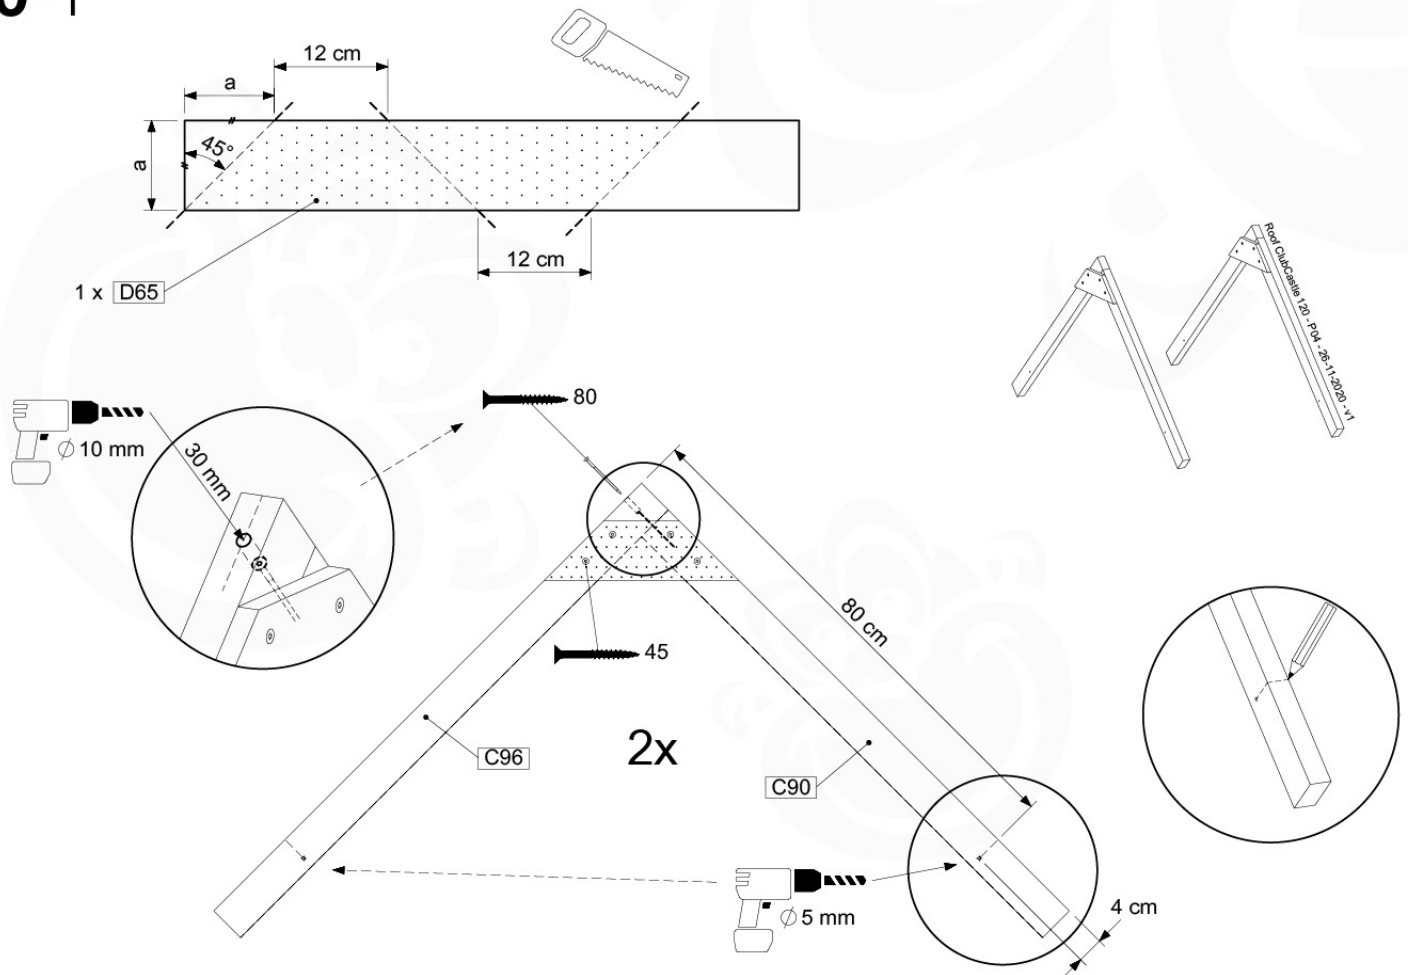

10 Roof

RF08

	PartNo	PartName	QTY.
Hardware Pack	001_417	Stealth Screw 8x80	4
	002_220	Gap Point Screw T25 - 5x45	100
	002_223	Gap Point Screw T25 - 5x80	8
Timber	C90	Beam 900 mm	2
	C96	Beam L=(900+beamheight) mm	2
	D65	Board 650 mm	1
	D127	Board 1270 mm	18-24

Roof CubCastle 120 - P03 - RF08 - 26-11-2020 - v1

10-1