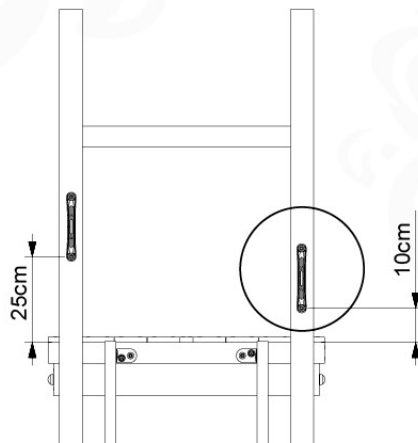

Ladder - P03 145 - 21/01/2022 - v4

14-1

14-2

14-3

SAFETY
min. 23 cm
max. 28 cm

14-4

15 Swing Frame / Climb Frame

16