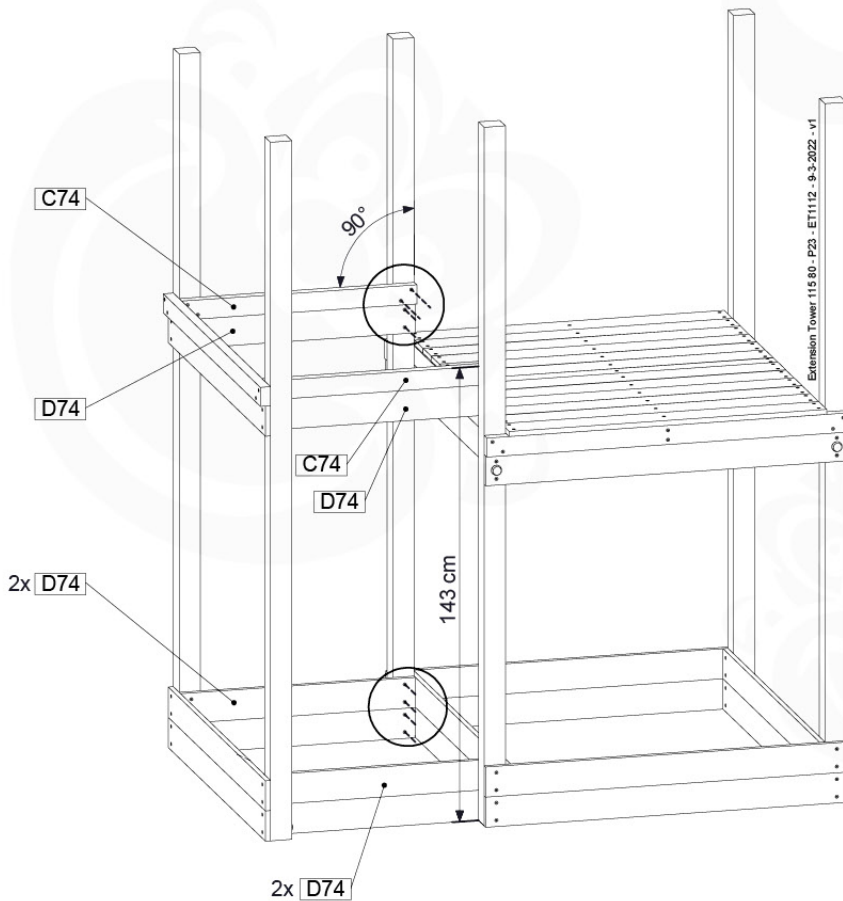

Base Tower NL - P08 - BT11 - 15-10-2021 - v2.1

07-1

07-2

07-3

07-4

08 Extended Tower ET11

	PartNo	PartName	QTY.
Hardware pack	001_406	Stealth Screw 8x45	4
	001_417	Stealth Screw 8x80	2
	002_220	Gap Point Screw T25 - 5x45	93
	002_223	Gap Point Screw T25 - 5x80	16
Other	007_001	Ground-anchor	2
	022_31x	bpc-base version 3	4
	022_84x	bpc cover	4
Timber	A220	Post 70x70 L2200	2
	C74	Beam 740 mm	3
	C114	Beam 1140 mm	1
	D74	Board 740 mm	6
	D100	Board 1000 mm	9
	D114	Board 1140 mm	6

Extension Tower 115 80 - P08 - ET11 - 9-3-2022 - v1

08-1

© Jungle Gym B.V. - www.jungle gym.com

08-2

08-3

08-4

09 Rock Wall

RW07

	PartNo	PartName	QTY.
Hardware Pack	001_102	Washer Head Screw T40 M8x30	10
	002_220	Gap Point Screw T25 - 5x45	36
	002_223	Gap Point Screw T25 - 5x80	9
	003_010	M8 spring lock washer	10
	004_050	M8 22mm Drive in Nut	10
Other	022_50x	Climbing Rock	5
	120_102	Handgrip set (complete 2x)	1
Timber	C114	Beam 1140 mm	1
	C186	Beam 1860 mm	1
	D65	Board 650 mm	8