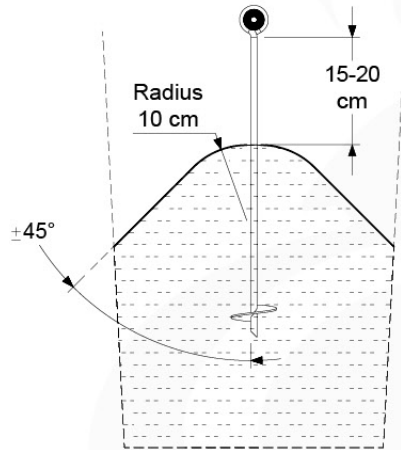

16-2

20 L / 40 kg

1.

2.

24h

3.

4.

17 Add-on Wavy Star Slide XXL

- 334_100 Yellow
- 334_400 Red
- 334_200 Blue
- 334_500 Fuchsia
- 334_300 Green
- 334_600 Dark Green

Fireman's Pole

201_275