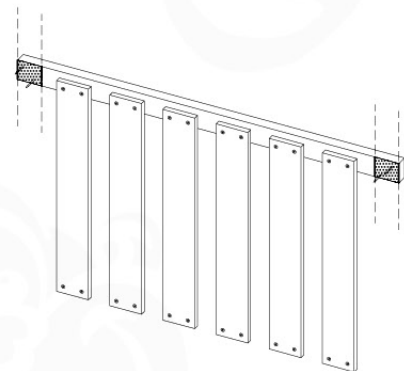

≤ 11 x D127

2x

max. 4 cm

45

10-4

11 Balustrade (1x)

BL03

	PartNo	PartName	QTY.
Hardware Pack	002_220	Gap Point Screw T25 - 5x45	24
	002_223	Gap Point Screw T25 - 5x80	4
Timber	C114	Beam 1140 mm	1
	D65	Board 650 mm	6