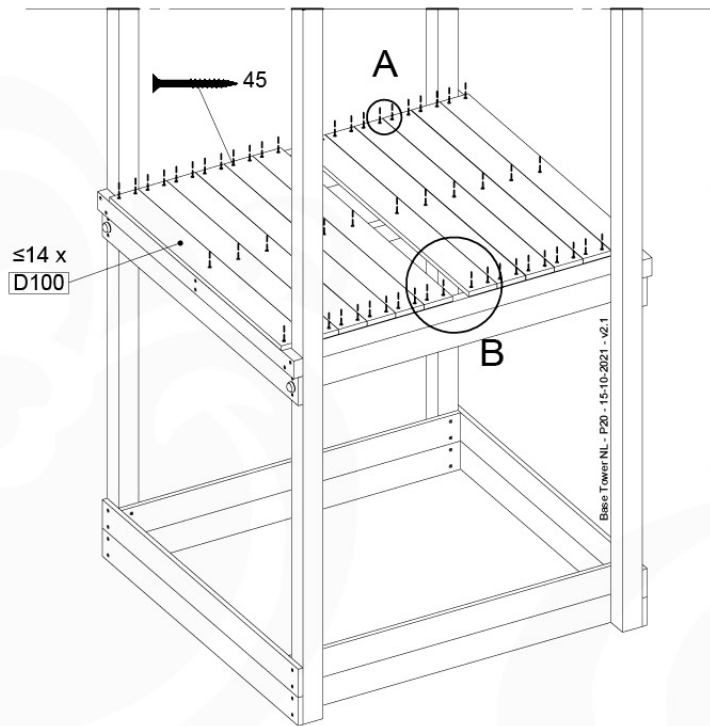

07-4

08 Extended Tower ET11

	PartNo	PartName	QTY.
Hardware pack	001_406	Stealth Screw 8x45	4
	001_417	Stealth Screw 8x80	2
	002_220	Gap Point Screw T25 - 5x45	93
	002_223	Gap Point Screw T25 - 5x80	16
Other	007_001	Ground-anchor	2
	022_31x	bpc-base version 3	4
	022_84x	bpc cover	4
Timber	A220	Post 70x70 L2200	2
	C74	Beam 740 mm	3
	C114	Beam 1140 mm	1
	D74	Board 740 mm	6
	D100	Board 1000 mm	9
	D114	Board 1140 mm	6