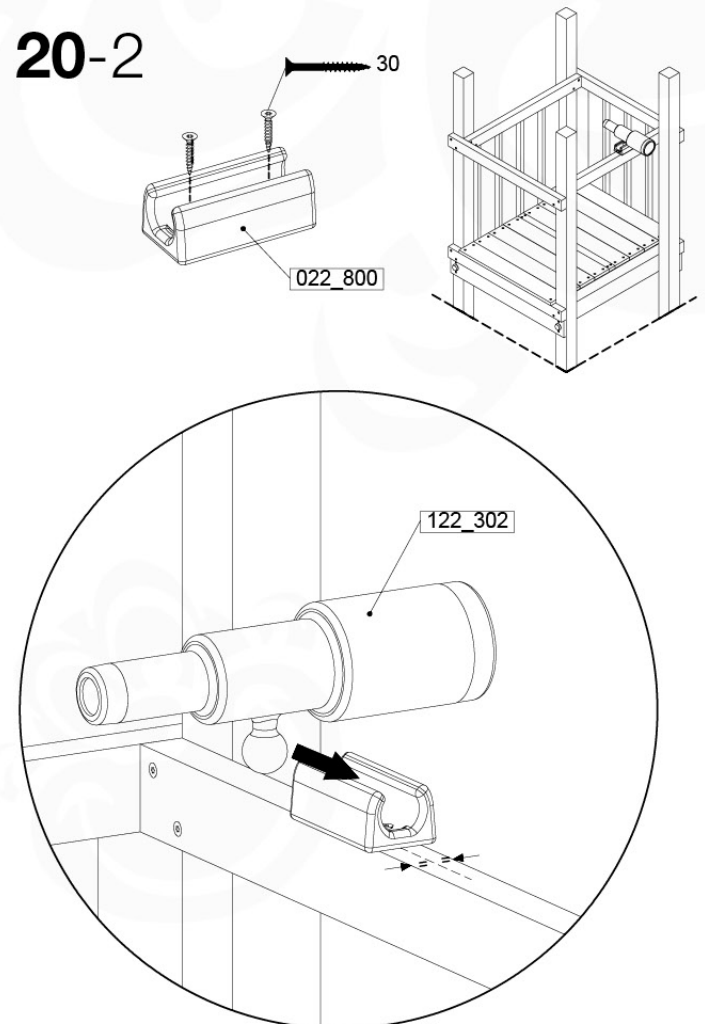

20-2

Accessory set - P03 - 29-9-2021 - 14