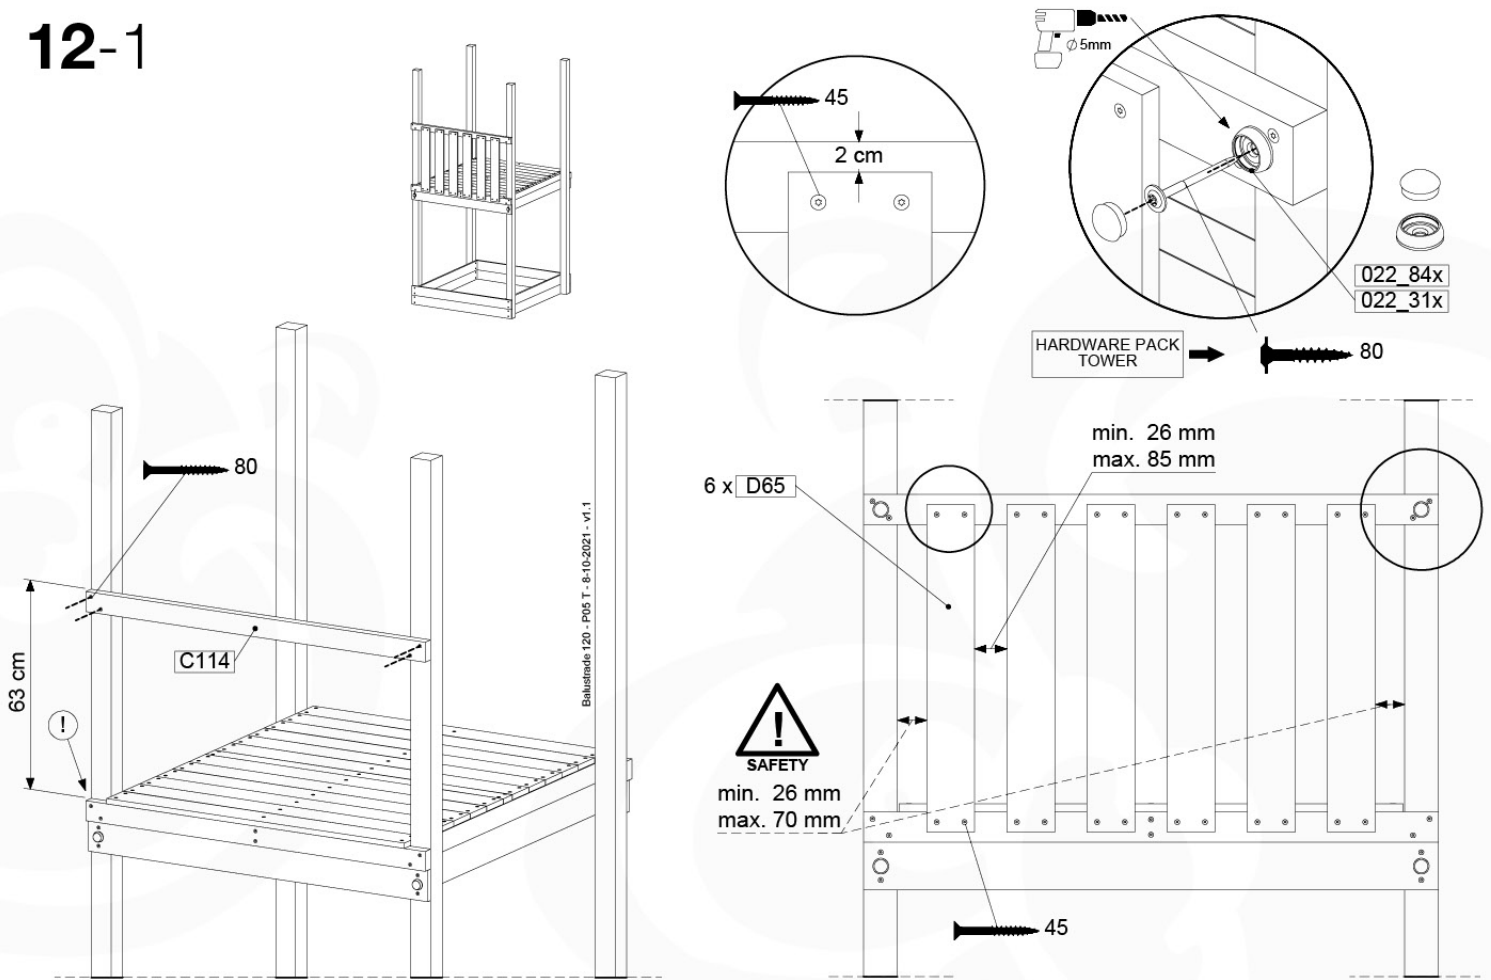

12-1

13 Balustrade (1x)

BL01