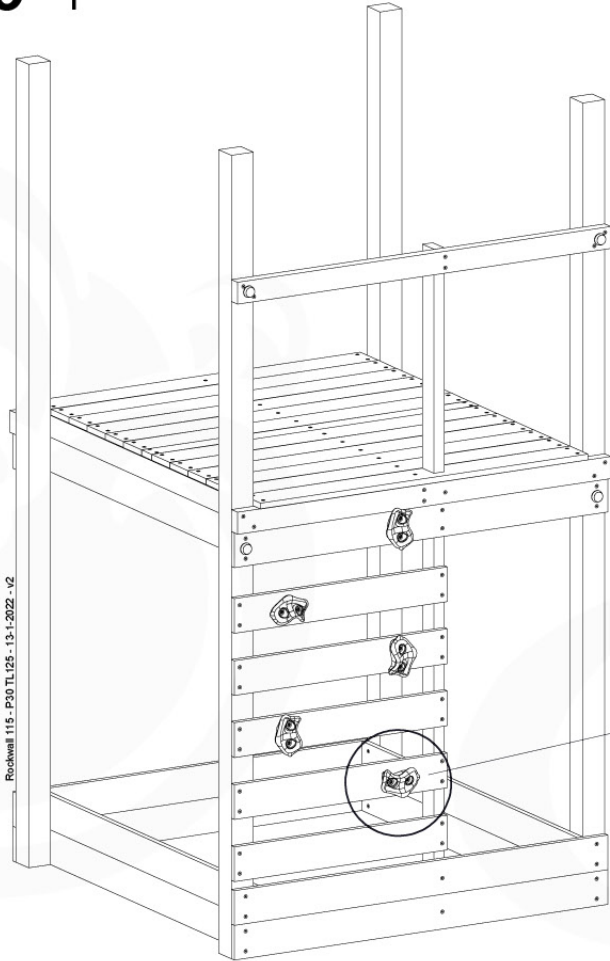

09-4

Rockwell 115 - P30 TL125 - 13-1-2022 - v2