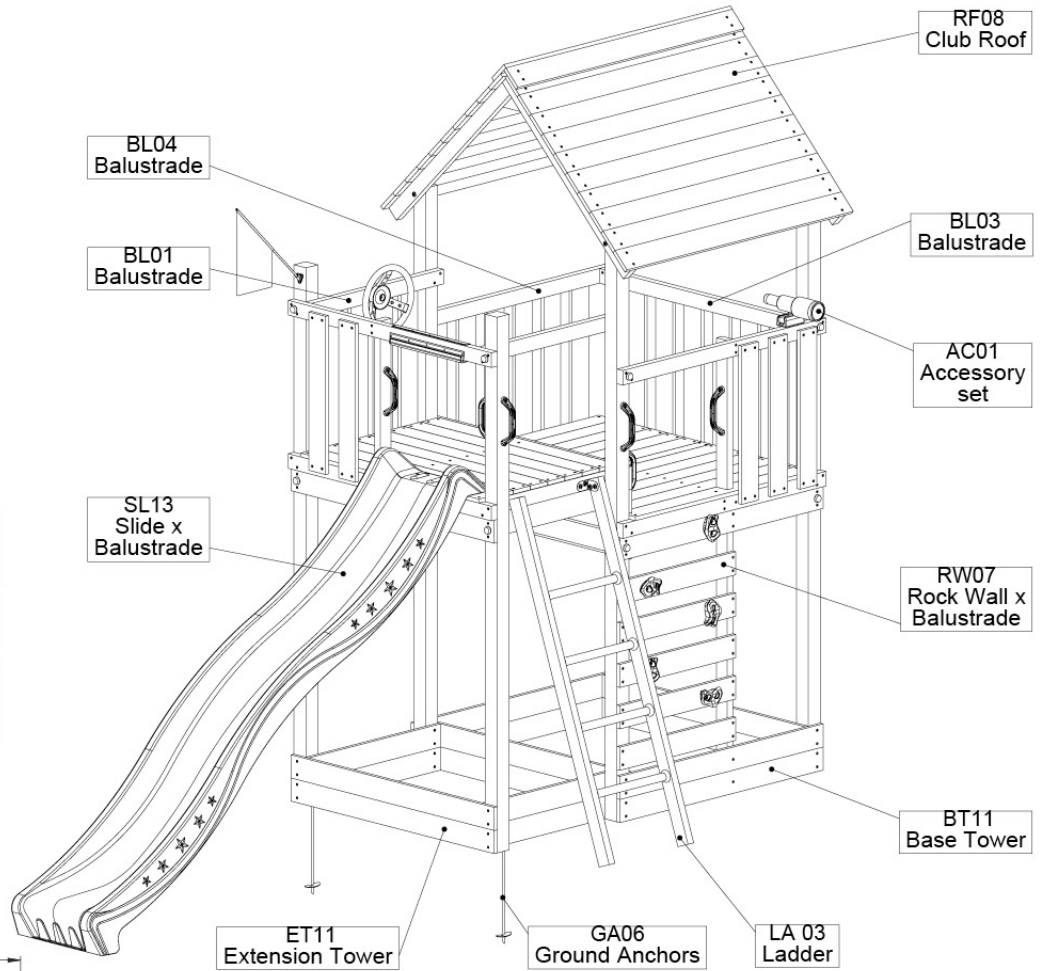

Part 2

Assembly

Instructions

Jungle Cubby 2.1

801_070

AK11545 line - sDTCubby - 09/03/2022 - v1

Jungle Gym

BACKYARD PLAYGROUNDS