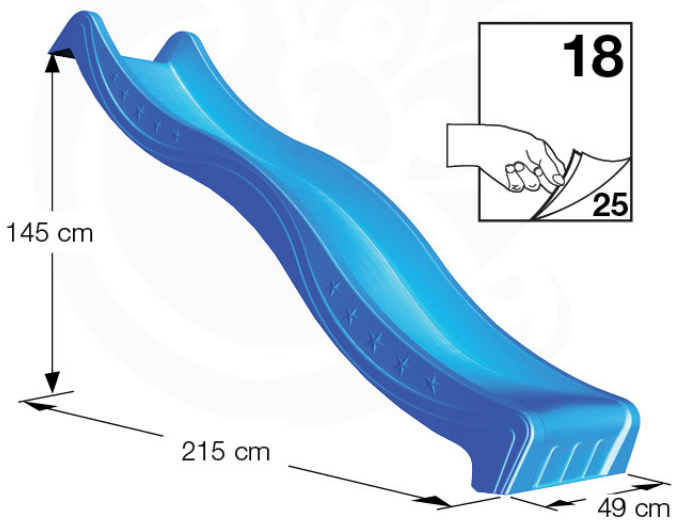

17 Add-on Wavy Star Slide XXL

- 334_100 Yellow
- 334_400 Red
- 334_200 Blue
- 334_500 Fuchsia
- 334_300 Green
- 334_600 Dark Green