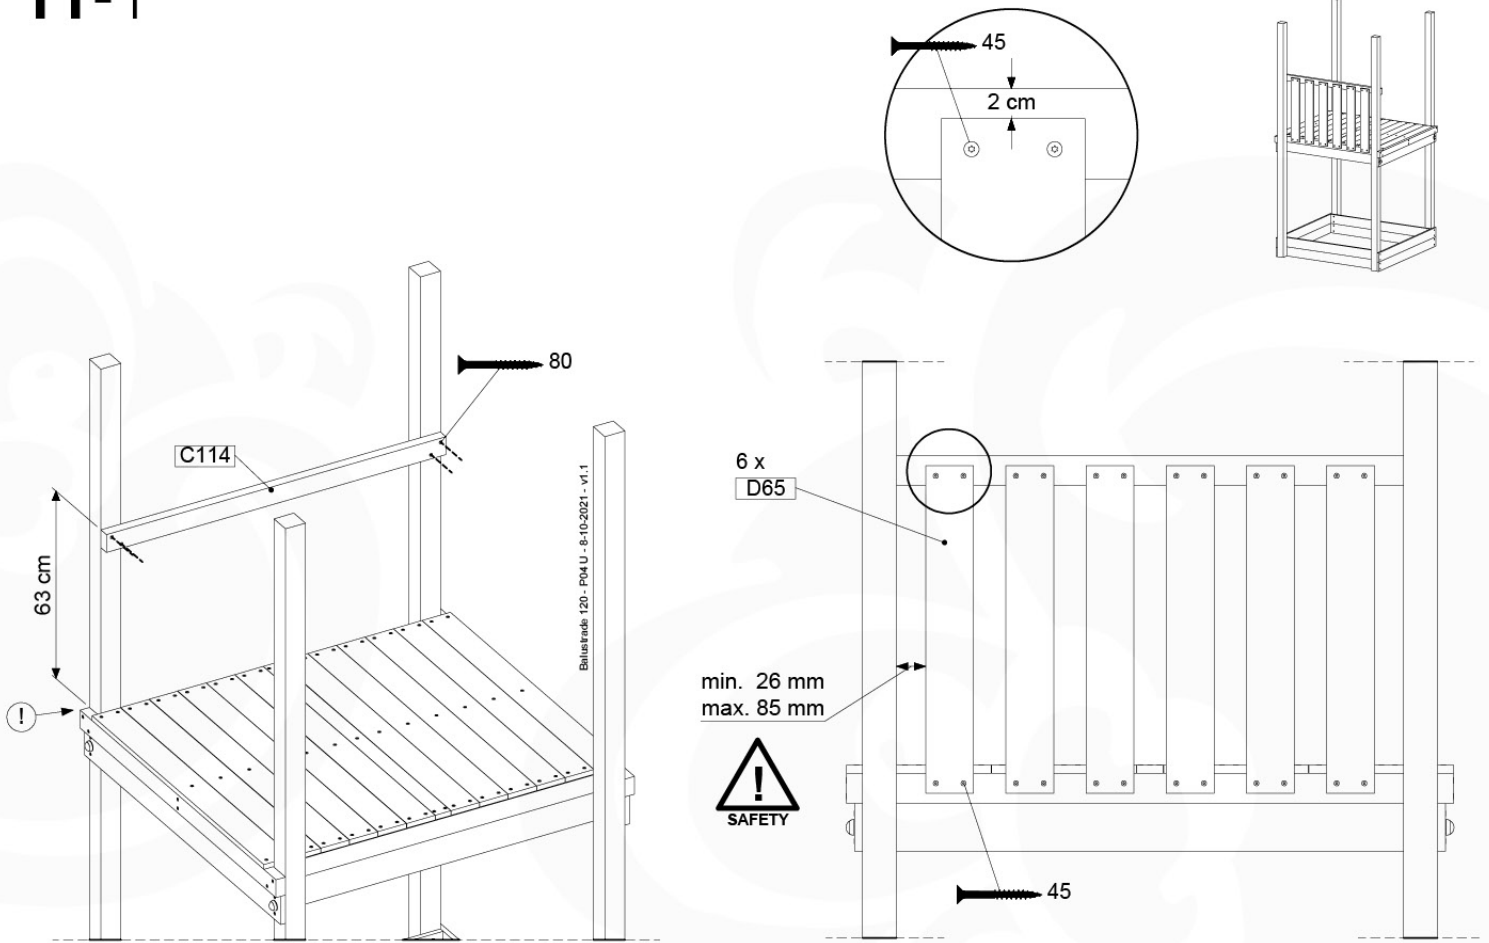

11-1

12 Balustrade (1x)

BL04