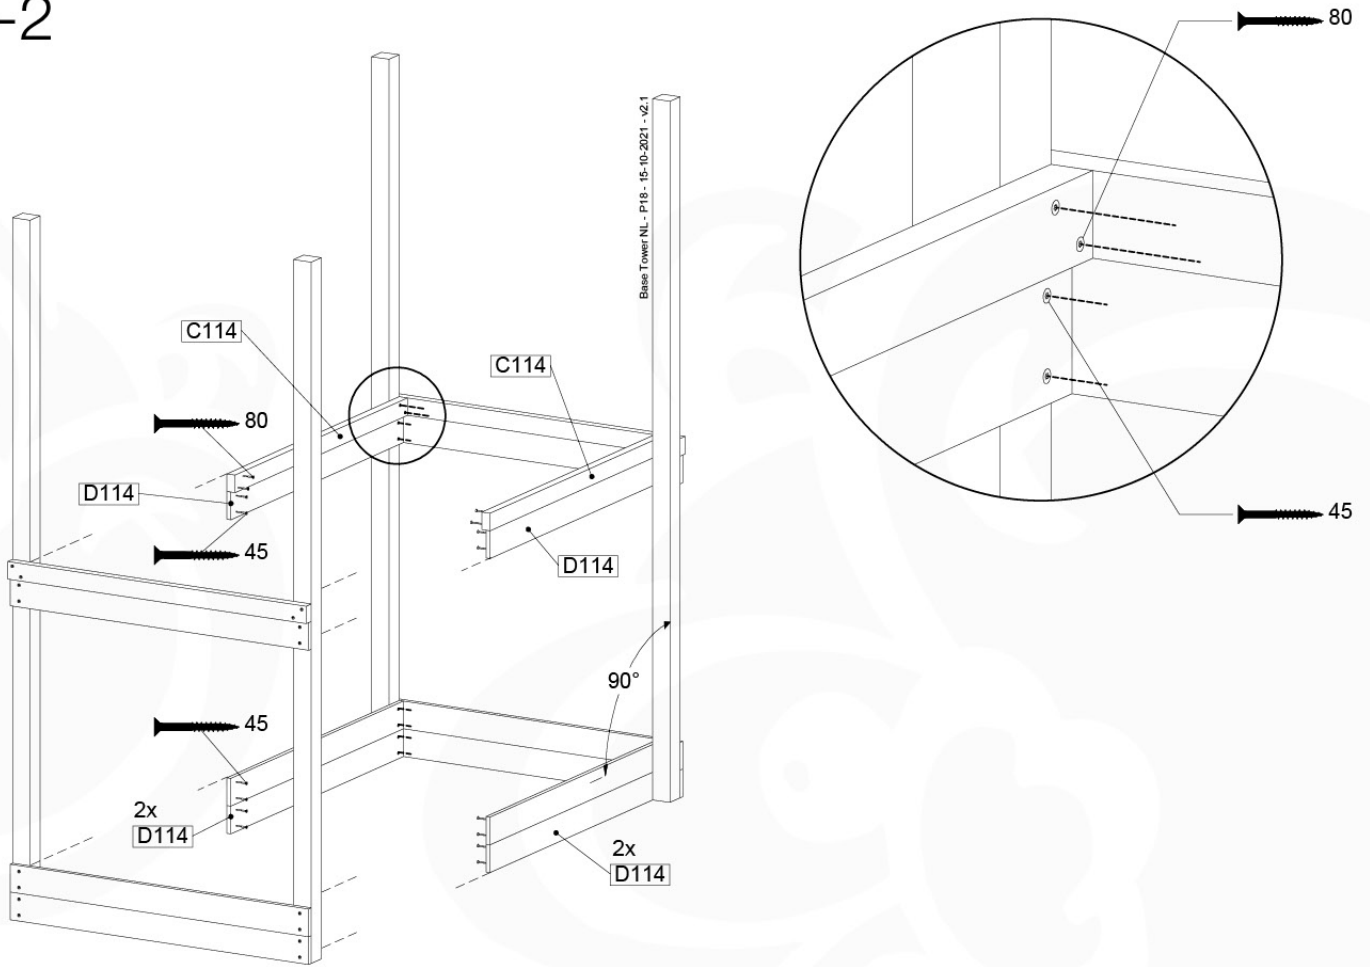

06 Playground Foundation

FD06

07 Base Tower

BT11

	PartNo	PartName	QTY.
Hardware pack	001_406	Stealth Screw 8x45	6
	001_417	Stealth Screw 8x80	4
	002_220	Gap Point Screw T25 - 5x45	118
	002_223	Gap Point Screw T25 - 5x80	20
	022_31x	bpc-base version 3	8
	022_84x	bpc cover	8
Other	007_001	Ground-anchor	2
Timber	A240	Post 70x70 L2400	4
	C114	Beam 1140 mm	5
	D100	Board 1000 mm	14
	D114	Board 1140 mm	12

Base Tower NL - P08 - BT11 - 15-10-2021 - v2.1

07-1

07-2

07-3

07-4

08 Extended Tower ET11

	PartNo	PartName	QTY.
Hardware pack	001_406	Stealth Screw 8x45	4
	001_417	Stealth Screw 8x80	2
	002_220	Gap Point Screw T25 - 5x45	93
	002_223	Gap Point Screw T25 - 5x80	16
Other	007_001	Ground-anchor	2
	022_31x	bpc-base version 3	4
	022_84x	bpc cover	4
Timber	A220	Post 70x70 L2200	2
	C74	Beam 740 mm	3
	C114	Beam 1140 mm	1
	D74	Board 740 mm	6
	D100	Board 1000 mm	9
	D114	Board 1140 mm	6