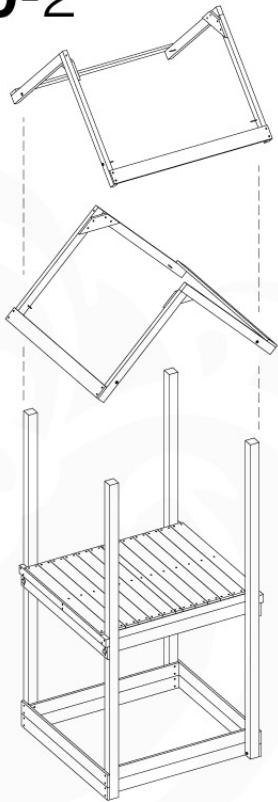

10-2

Roof ClubCastle 120 - P05 - 26-11-2020 - v1