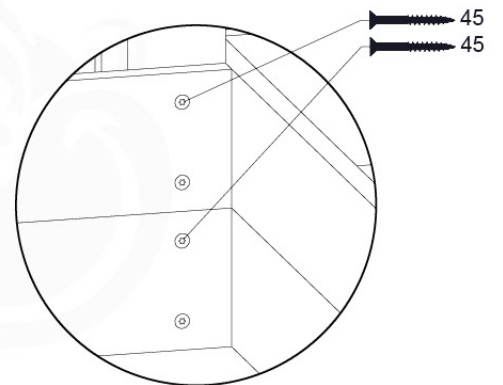

08-1

© Jungle Gym B.V. - www.jungle gym.com

08-2