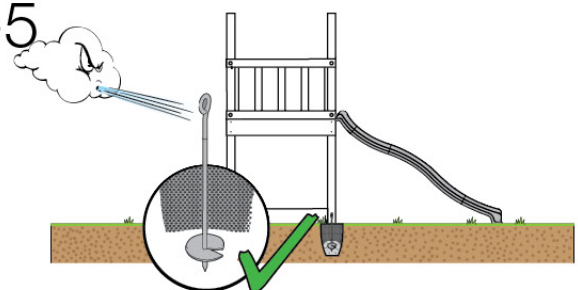

06 Playground Foundation

FD06

07 Base Tower

BT11

	PartNo	PartName	QTY.
Hardware pack	001_406	Stealth Screw 8x45	6
	001_417	Stealth Screw 8x80	4
	002_220	Gap Point Screw T25 - 5x45	118
	002_223	Gap Point Screw T25 - 5x80	20
	022_31x	bpc-base version 3	8
	022_84x	bpc cover	8
Other	007_001	Ground-anchor	2
Timber	A240	Post 70x70 L2400	4
	C114	Beam 1140 mm	5
	D100	Board 1000 mm	14
	D114	Board 1140 mm	12