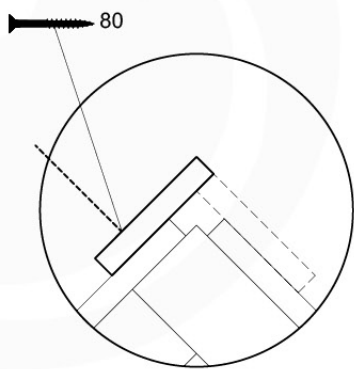

≤ 11 x D127

2x

max. 4 cm

45

10-4

11 Balustrade (1x)

BL03

	PartNo	PartName	QTY.
Hardware Pack	002_220	Gap Point Screw T25 - 5x45	24
	002_223	Gap Point Screw T25 - 5x80	4
Timber	C114	Beam 1140 mm	1
	D65	Board 650 mm	6