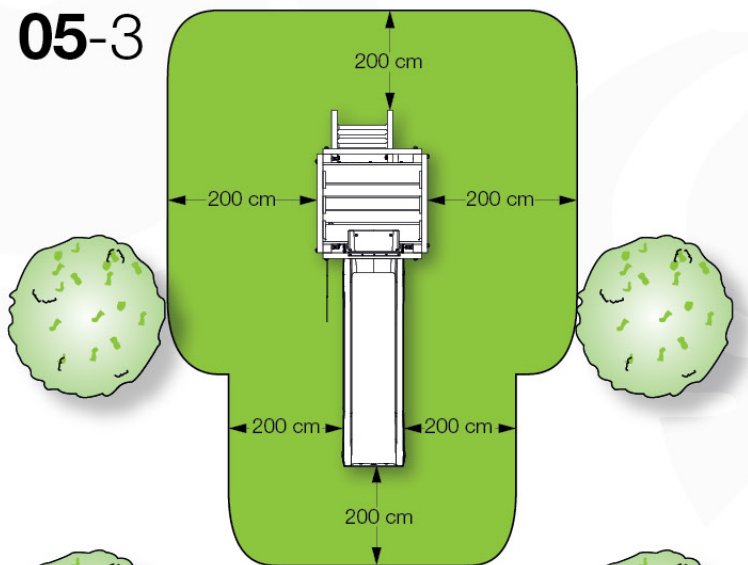

05 Safe Playground Planning

05-1

05-2

05-3

05-4

05-5