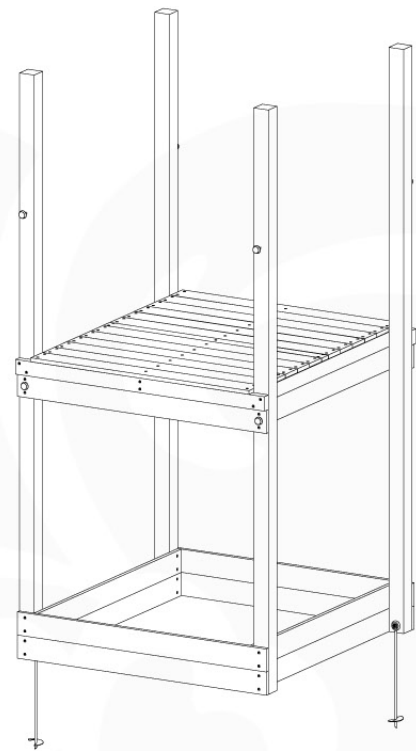

06 Playground Foundation

FD06

07 Base Tower

BT11

	PartNo	PartName	QTY.
Hardware pack	001_406	Stealth Screw 8x45	6
	001_417	Stealth Screw 8x80	4
	002_220	Gap Point Screw T25 - 5x45	118
	002_223	Gap Point Screw T25 - 5x80	20
	022_31x	bpc-base version 3	8
	022_84x	bpc cover	8
Other	007_001	Ground-anchor	2
Timber	A240	Post 70x70 L2400	4
	C114	Beam 1140 mm	5
	D100	Board 1000 mm	14
	D114	Board 1140 mm	12

Base Tower NL - P08 - BT11 - 15-10-2021 - v2.1

07-1

07-2

07-3

07-4

08 Extended Tower ET11

	PartNo	PartName	QTY.
Hardware pack	001_406	Stealth Screw 8x45	4
	001_417	Stealth Screw 8x80	2
	002_220	Gap Point Screw T25 - 5x45	93
	002_223	Gap Point Screw T25 - 5x80	16
Other	007_001	Ground-anchor	2
	022_31x	bpc-base version 3	4
	022_84x	bpc cover	4
Timber	A220	Post 70x70 L2200	2
	C74	Beam 740 mm	3
	C114	Beam 1140 mm	1
	D74	Board 740 mm	6
	D100	Board 1000 mm	9
	D114	Board 1140 mm	6