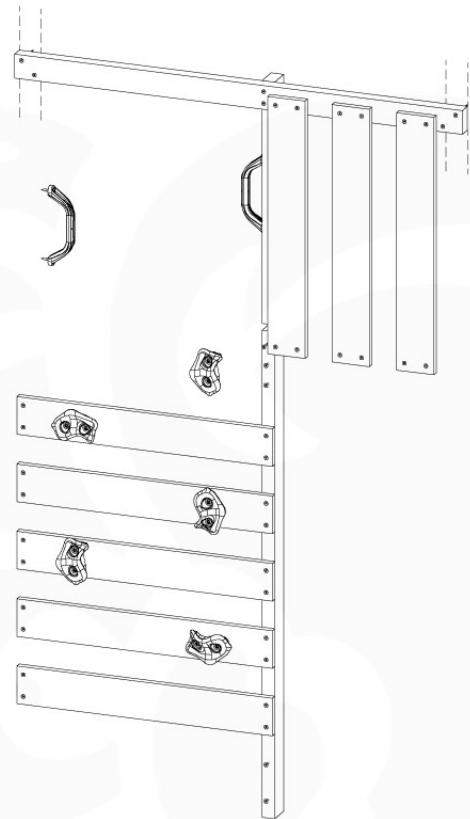

09 Rock Wall

RW07

	PartNo	PartName	QTY.
Hardware Pack	001_102	Washer Head Screw T40 M8x30	10
	002_220	Gap Point Screw T25 - 5x45	36
	002_223	Gap Point Screw T25 - 5x80	9
	003_010	M8 spring lock washer	10
	004_050	M8 22mm Drive in Nut	10
Other	022_50x	Climbing Rock	5
	120_102	Handgrip set (complete 2x)	1
Timber	C114	Beam 1140 mm	1
	C186	Beam 1860 mm	1
	D65	Board 650 mm	8

Rockwall 115 - P06 TL 125 - 13-1-2022 - v2