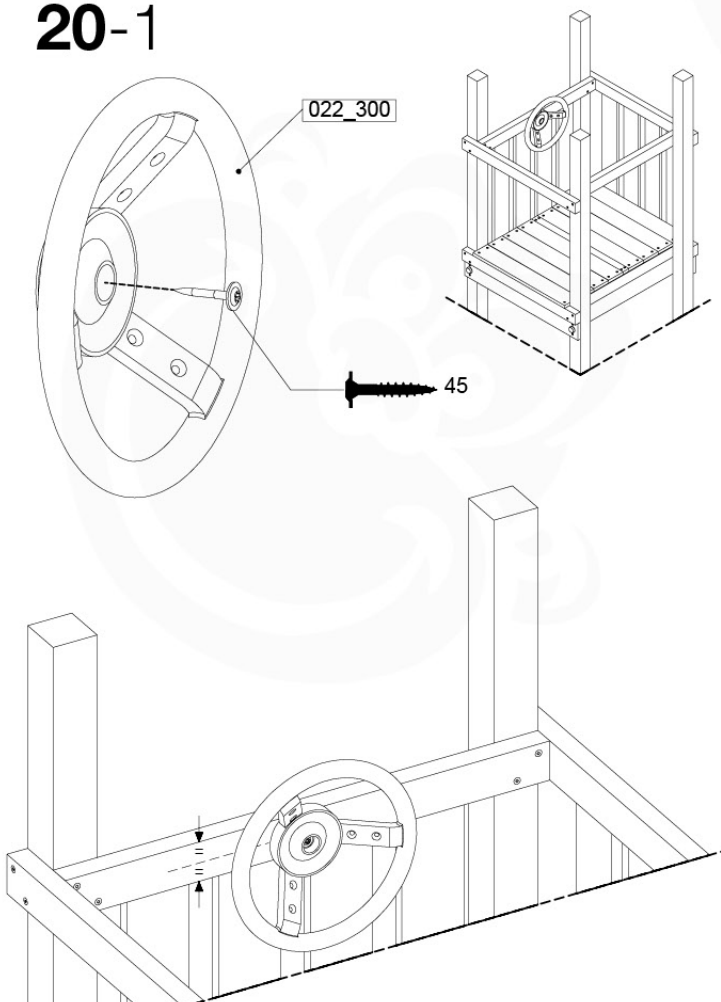

20 Accessories

AC01

(194_119)

	PartNo	PartName	QTY.
Hardware Pack 100_617	001_406	Stealth Screw 8x45	1
	002_041	Dome head screw 4.5 x 20 mm	3
	002_042	Dome head screw 3.5 x 13mm	4
	002_219	Gap Point Screw T25 - 5x30	2
Other	022_300	Steering Wheel	1
	022_800	Rail P/T 105	1
	022_910	Sandpad	1
	103_901	Logo ID Plate	1
	104_107	Tool Set Climbing Units	1
	120_024	Tower Flag	1
	122_302	Telescope	1

Accessory set - P02 - 29-9-2021 - 14

20-1