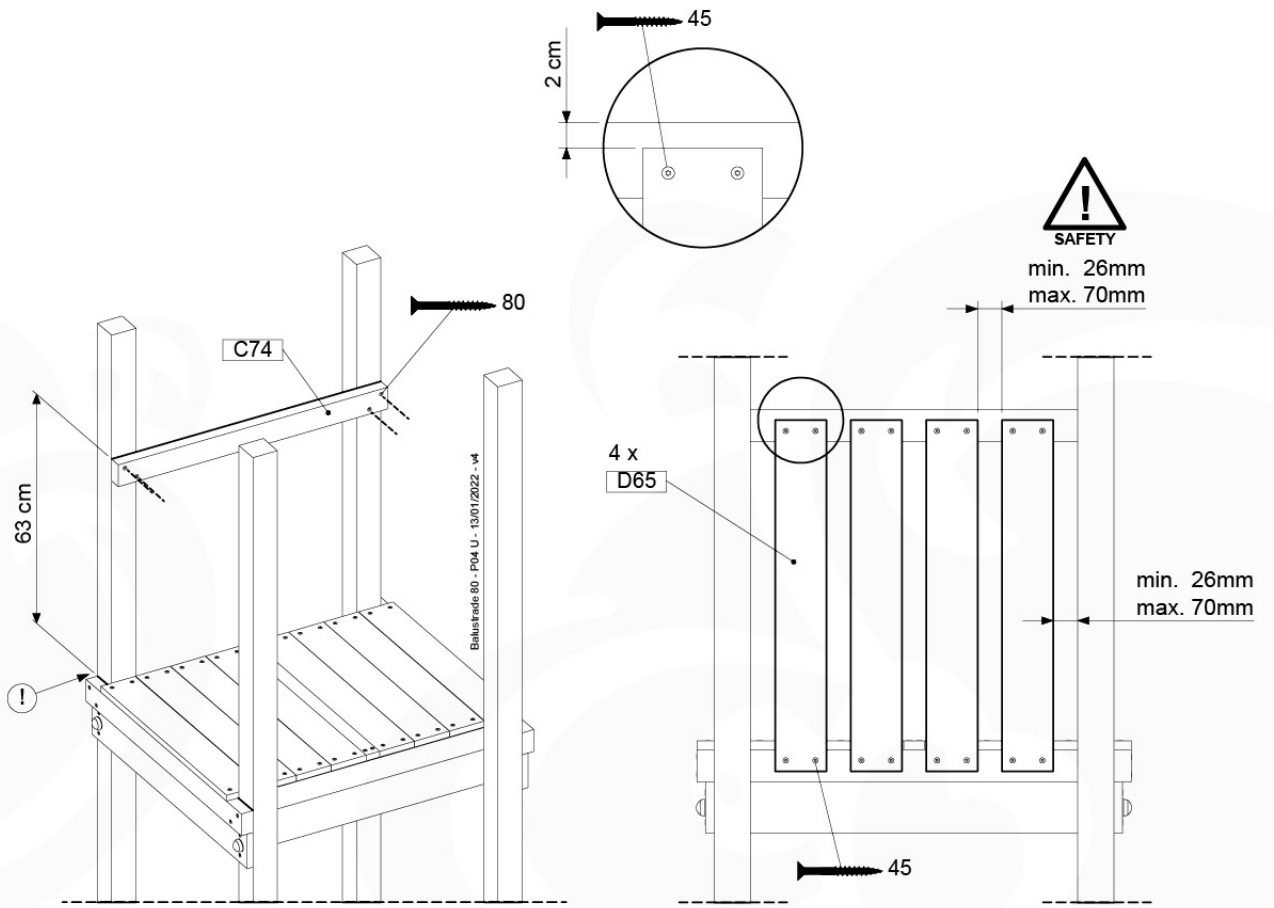

Balustrade 120 - P03 T - 8-10-2021 - v1.1

12-1

13 Balustrade (1x)

BL01

(194_101)

	PartNo	PartName	QTY.
Hardware Pack 100_601	002_220	Gap Point Screw T25 - 5x45	16
	002_223	Gap Point Screw T25 - 5x80	4
Timber	C74	Beam 740 mm	1
	D65	Board 650 mm	4

Balustrade 80 - PO2 U - 13/01/2022 - v4

13-1

14 Ladder

LA03

(194_104)

	PartNo	PartName	QTY.
Hardware Pack 100_603	001_404	Stealth Screw 8x30	4
	002_219	Gap Point Screw T25 - 5x30	4
	002_220	Gap Point Screw T25 - 5x45	8
	002_223	Gap Point Screw T25 - 5x80	4
Other	005_03x	Ladder Rung Y/B/G/R	4
	005_522	Connection Bracket Mini Market	2
	022_835	Rung Cap	8
	120_102	Handgrip set (2x Complete)	1
Timber	C74	Beam 740 mm	1
	C150	Beam 1500 mm	2