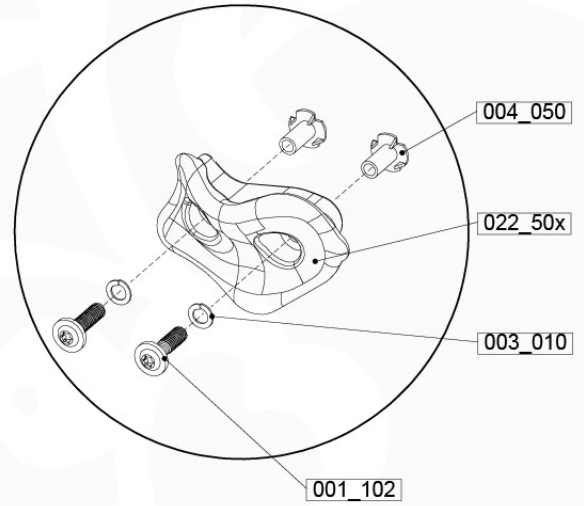

09-4

Rockwell 115 - P30 TL125 - 13-1-2022 - v2

09-5

Rockwell 115 - P40 TL125 - 13-1-2022 - v2

3x
D65

SAFETY
min. 26mm
max. 88mm