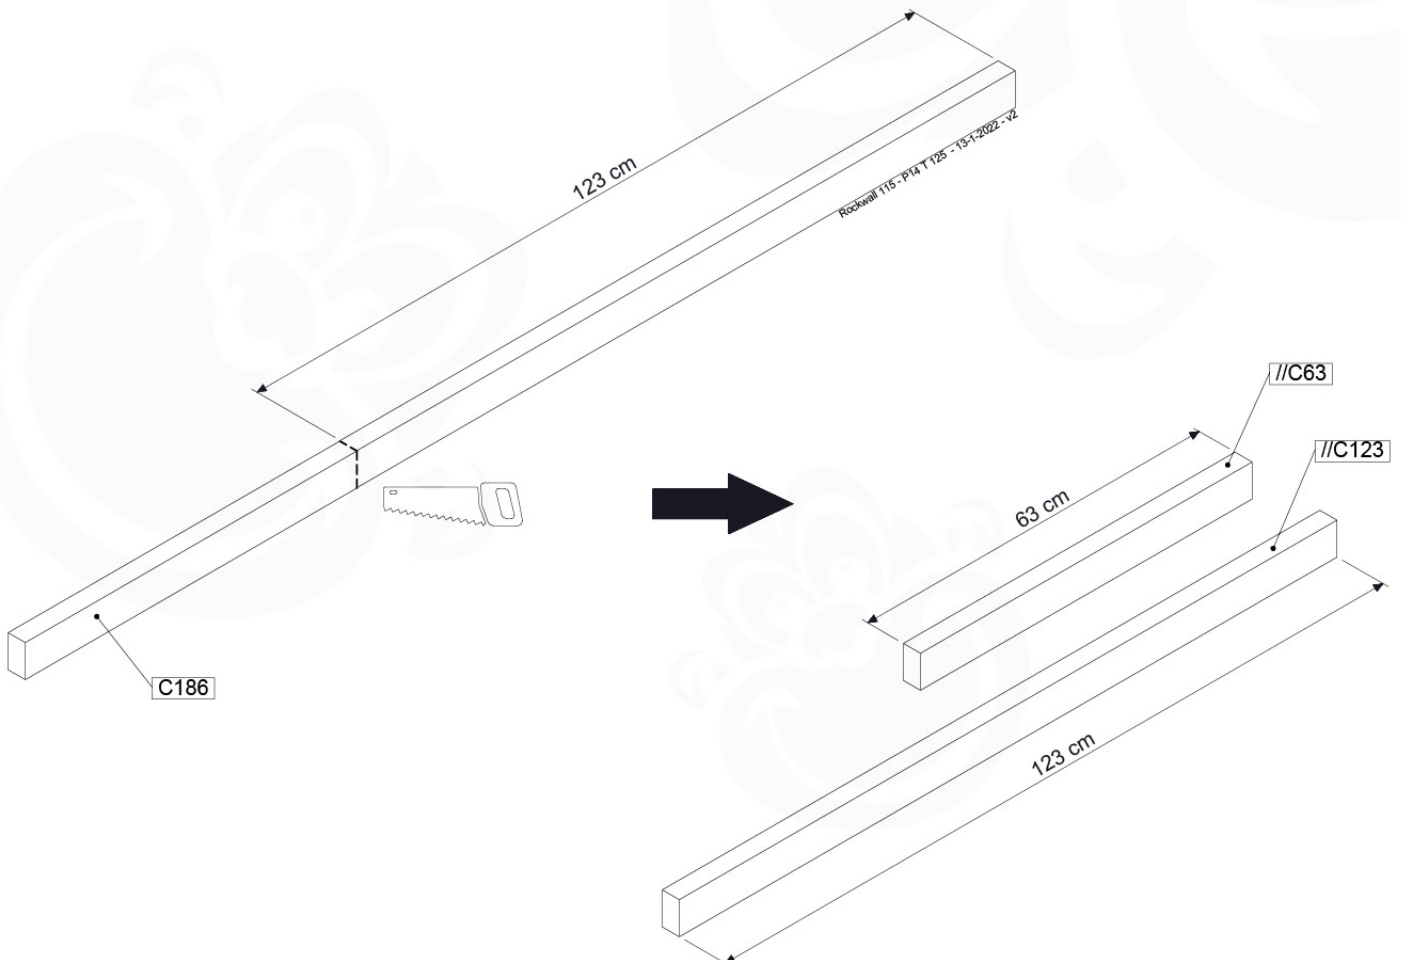

09 Rock Wall

RW07

	PartNo	PartName	QTY.
Hardware Pack	001_102	Washer Head Screw T40 M8x30	10
	002_220	Gap Point Screw T25 - 5x45	36
	002_223	Gap Point Screw T25 - 5x80	9
	003_010	M8 spring lock washer	10
	004_050	M8 22mm Drive in Nut	10
Other	022_50x	Climbing Rock	5
	120_102	Handgrip set (complete 2x)	1
Timber	C114	Beam 1140 mm	1
	C186	Beam 1860 mm	1
	D65	Board 650 mm	8

Rockwall 115 - P06 TL 125 - 13-1-2022 - v2

09-1