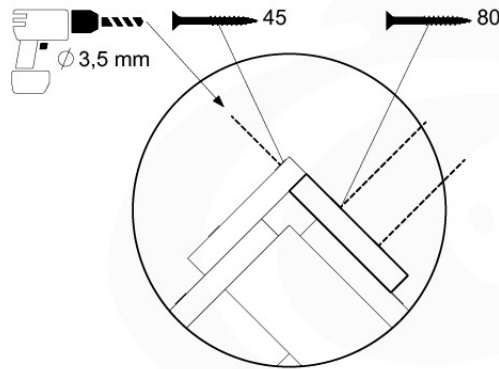

≤ 11 x D127

2x

max. 4 cm

45

10-4

11 Balustrade (1x)

BL03

	PartNo	PartName	QTY.
Hardware Pack	002_220	Gap Point Screw T25 - 5x45	24
	002_223	Gap Point Screw T25 - 5x80	4
Timber	C114	Beam 1140 mm	1
	D65	Board 650 mm	6