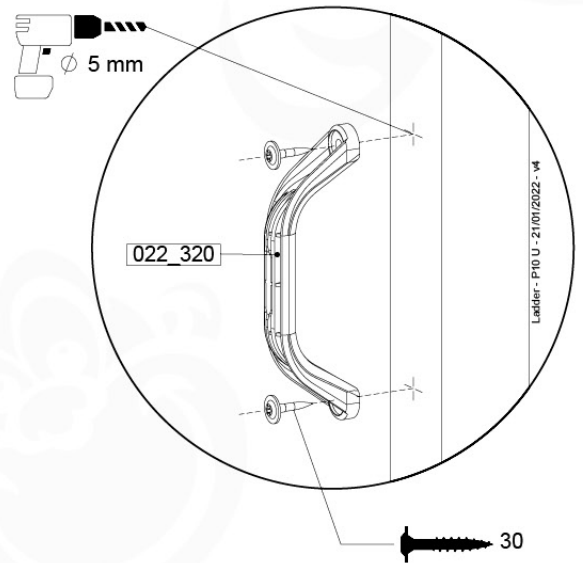

Ladder - P03 145 - 21/01/2022 - v4

14-1

14-2

14-3

SAFETY
min. 23 cm
max. 28 cm

14-4

15 Swing Frame / Climb Frame

16