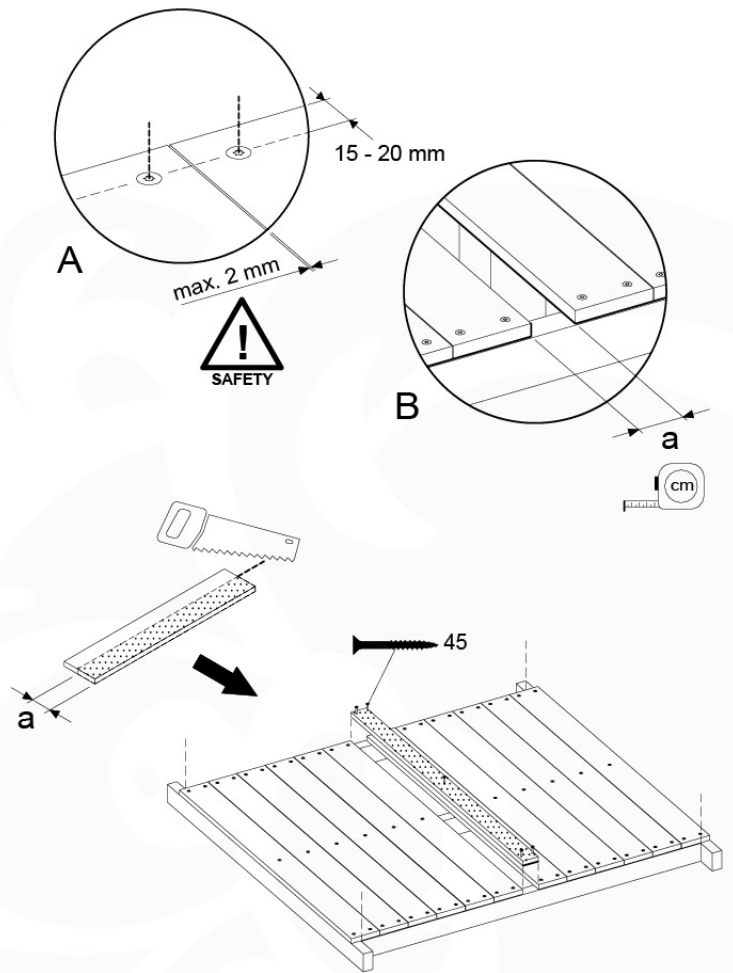

07-4

08 Extended Tower ET11

	PartNo	PartName	QTY.
Hardware pack	001_406	Stealth Screw 8x45	4
	001_417	Stealth Screw 8x80	2
	002_220	Gap Point Screw T25 - 5x45	93
	002_223	Gap Point Screw T25 - 5x80	16
Other	007_001	Ground-anchor	2
	022_31x	bpc-base version 3	4
	022_84x	bpc cover	4
Timber	A220	Post 70x70 L2200	2
	C74	Beam 740 mm	3
	C114	Beam 1140 mm	1
	D74	Board 740 mm	6
	D100	Board 1000 mm	9
	D114	Board 1140 mm	6