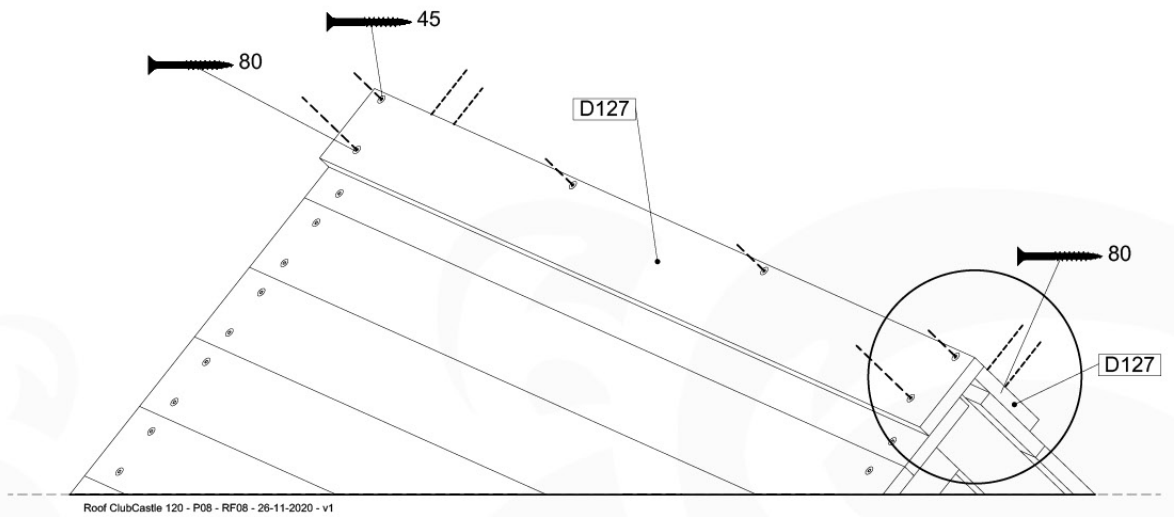

≤ 11 x D127

2x

max. 4 cm

45

10-4

11 Balustrade (1x)

BL03

	PartNo	PartName	QTY.
Hardware Pack	002_220	Gap Point Screw T25 - 5x45	24
	002_223	Gap Point Screw T25 - 5x80	4
Timber	C114	Beam 1140 mm	1
	D65	Board 650 mm	6