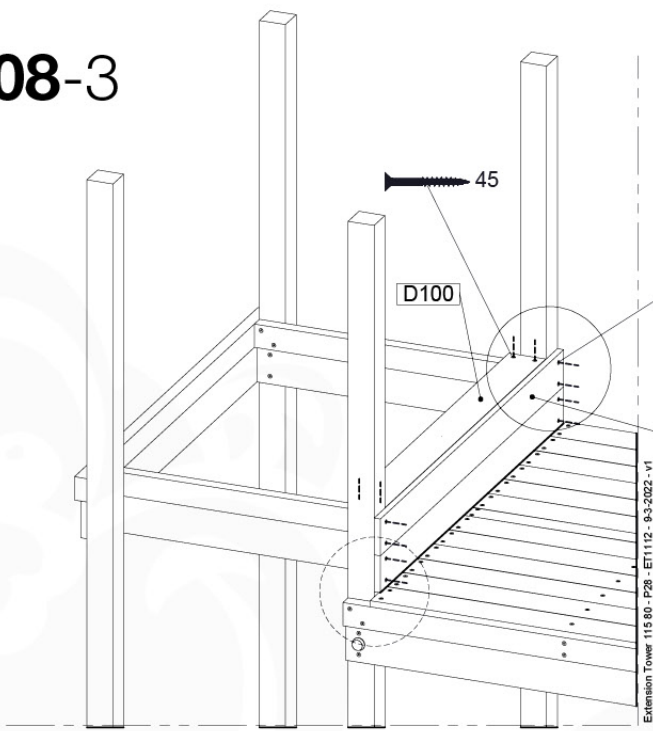

Base Tower NL - P08 - BT11 - 15-10-2021 - v2.1

07-1

07-2

07-3

07-4

08 Extended Tower ET11

	PartNo	PartName	QTY.
Hardware pack	001_406	Stealth Screw 8x45	4
	001_417	Stealth Screw 8x80	2
	002_220	Gap Point Screw T25 - 5x45	93
	002_223	Gap Point Screw T25 - 5x80	16
Other	007_001	Ground-anchor	2
	022_31x	bpc-base version 3	4
	022_84x	bpc cover	4
Timber	A220	Post 70x70 L2200	2
	C74	Beam 740 mm	3
	C114	Beam 1140 mm	1
	D74	Board 740 mm	6
	D100	Board 1000 mm	9
	D114	Board 1140 mm	6

Extension Tower 115 80 - P08 - ET11 - 9-3-2022 - v1

08-1

© Jungle Gym B.V. - www.jungle gym.com

08-2

08-3

08-4

09 Rock Wall

RW07