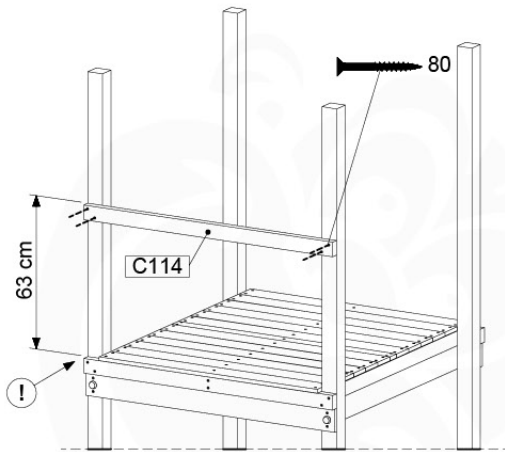

18 Slide Set

SL13

	PartNo	PartName	QTY.
Hardware Pack	000_101	Nail Pan Head	10
	002_220	Gap Point Screw T25 - 5x45	8
	002_223	Gap Point Screw T25 - 5x80	8
	002_308	Gap Point Screw T25 - 5x20	2
Other	120_102	Handgrip set (complete 2x)	1
	123_200	Bumperpad	1
	324_xxx 334_xxx	Wavy Star Slide XL 2200 mm / Wavy Star Slide XXL 2650 mm	1
Timber	C114	Beam 1140 mm	1
	C70	Beam 700 mm	1
	D65	Board 650 mm	2

18-1