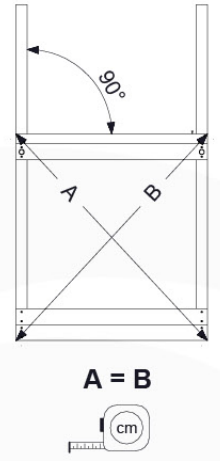

08-1

© Jungle Gym B.V. - www.jungle gym.com

08-2