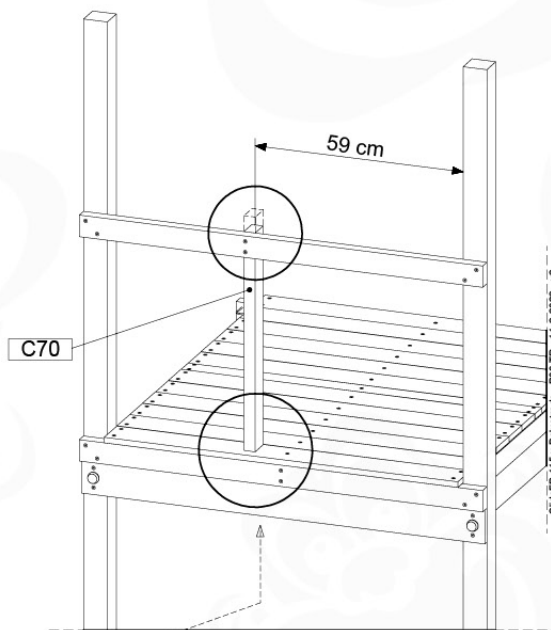

18 Slide Set

SL13

	PartNo	PartName	QTY.
Hardware Pack	000_101	Nail Pan Head	10
	002_220	Gap Point Screw T25 - 5x45	8
	002_223	Gap Point Screw T25 - 5x80	8
	002_308	Gap Point Screw T25 - 5x20	2
Other	120_102	Handgrip set (complete 2x)	1
	123_200	Bumperpad	1
	324_xxx 334_xxx	Wavy Star Slide XL 2200 mm / Wavy Star Slide XXL 2650 mm	1
Timber	C114	Beam 1140 mm	1
	C70	Beam 700 mm	1
	D65	Board 650 mm	2

18-1