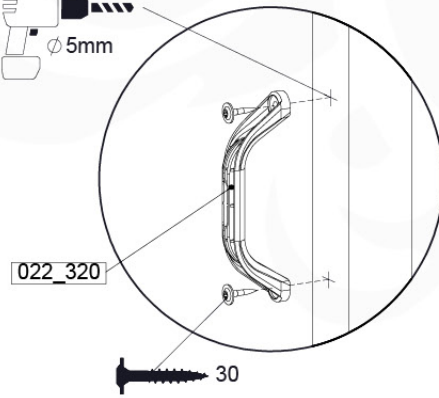

	PartNo	PartName	QTY.
Hardware Pack	001_102	Washer Head Screw T40 M8x30	10
	002_220	Gap Point Screw T25 - 5x45	36
	002_223	Gap Point Screw T25 - 5x80	9
	003_010	M8 spring lock washer	10
	004_050	M8 22mm Drive in Nut	10
Other	022_50x	Climbing Rock	5
	120_102	Handgrip set (complete 2x)	1
Timber	C114	Beam 1140 mm	1
	C186	Beam 1860 mm	1
	D65	Board 650 mm	8

3x
D65

SAFETY
min. 26mm
max. 88mm

10 Roof

RF08

	PartNo	PartName	QTY.
Hardware Pack	001_417	Stealth Screw 8x80	4
	002_220	Gap Point Screw T25 - 5x45	100
	002_223	Gap Point Screw T25 - 5x80	8
Timber	C90	Beam 900 mm	2
	C96	Beam L=(900+beamheight) mm	2
	D65	Board 650 mm	1
	D127	Board 1270 mm	18-24