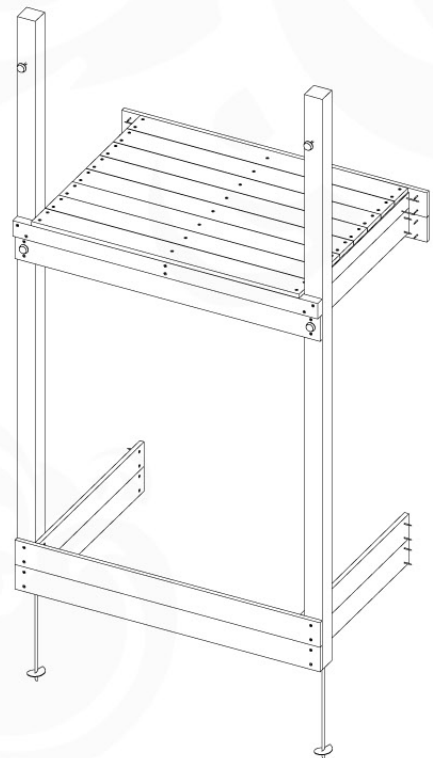

08 Extended Tower ET11

	PartNo	PartName	QTY.
Hardware pack	001_406	Stealth Screw 8x45	4
	001_417	Stealth Screw 8x80	2
	002_220	Gap Point Screw T25 - 5x45	93
	002_223	Gap Point Screw T25 - 5x80	16
Other	007_001	Ground-anchor	2
	022_31x	bpc-base version 3	4
	022_84x	bpc cover	4
Timber	A220	Post 70x70 L2200	2
	C74	Beam 740 mm	3
	C114	Beam 1140 mm	1
	D74	Board 740 mm	6
	D100	Board 1000 mm	9
	D114	Board 1140 mm	6