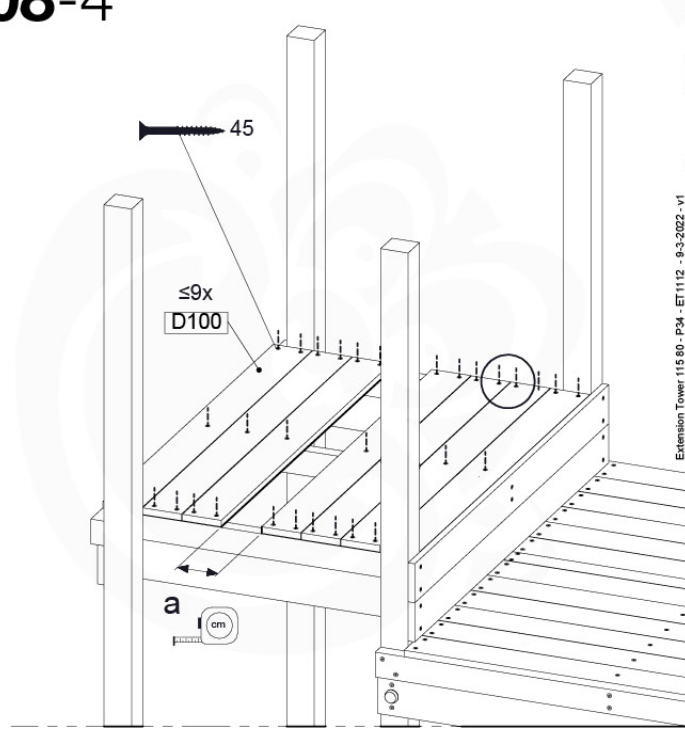

Base Tower NL - P08 - BT11 - 15-10-2021 - v2.1

07-1

07-2

07-3

07-4

08 Extended Tower ET11

	PartNo	PartName	QTY.
Hardware pack	001_406	Stealth Screw 8x45	4
	001_417	Stealth Screw 8x80	2
	002_220	Gap Point Screw T25 - 5x45	93
	002_223	Gap Point Screw T25 - 5x80	16
Other	007_001	Ground-anchor	2
	022_31x	bpc-base version 3	4
	022_84x	bpc cover	4
Timber	A220	Post 70x70 L2200	2
	C74	Beam 740 mm	3
	C114	Beam 1140 mm	1
	D74	Board 740 mm	6
	D100	Board 1000 mm	9
	D114	Board 1140 mm	6

Extension Tower 115 80 - P08 - ET11 - 9-3-2022 - v1

08-1

© Jungle Gym B.V. - www.jungle gym.com

08-2

08-3

08-4

09 Rock Wall

RW07

	PartNo	PartName	QTY.
Hardware Pack	001_102	Washer Head Screw T40 M8x30	10
	002_220	Gap Point Screw T25 - 5x45	36
	002_223	Gap Point Screw T25 - 5x80	9
	003_010	M8 spring lock washer	10
	004_050	M8 22mm Drive in Nut	10
Other	022_50x	Climbing Rock	5
	120_102	Handgrip set (complete 2x)	1
Timber	C114	Beam 1140 mm	1
	C186	Beam 1860 mm	1
	D65	Board 650 mm	8