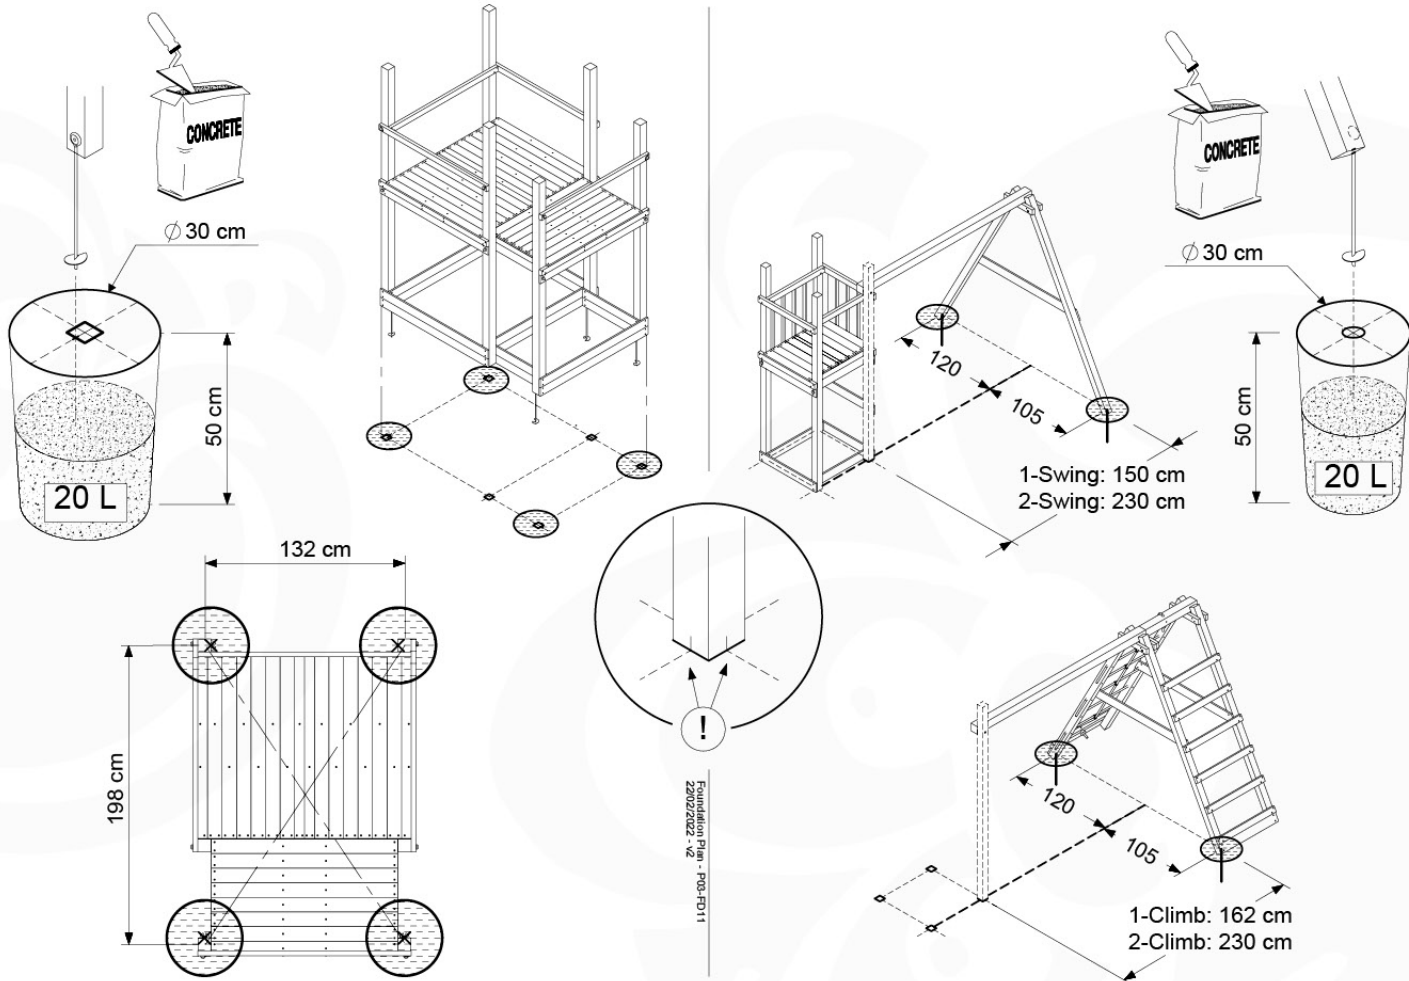

06 Playground Foundation

FD06

07 Base Tower

BT11

	PartNo	PartName	QTY.
Hardware pack	001_406	Stealth Screw 8x45	6
	001_417	Stealth Screw 8x80	4
	002_220	Gap Point Screw T25 - 5x45	118
	002_223	Gap Point Screw T25 - 5x80	20
	022_31x	bpc-base version 3	8
	022_84x	bpc cover	8
Other	007_001	Ground-anchor	2
Timber	A240	Post 70x70 L2400	4
	C114	Beam 1140 mm	5
	D100	Board 1000 mm	14
	D114	Board 1140 mm	12

Base Tower NL - P08 - BT11 - 15-10-2021 - v2.1

07-1

07-2

07-3

07-4

08 Extended Tower ET11

	PartNo	PartName	QTY.
Hardware pack	001_406	Stealth Screw 8x45	4
	001_417	Stealth Screw 8x80	2
	002_220	Gap Point Screw T25 - 5x45	93
	002_223	Gap Point Screw T25 - 5x80	16
Other	007_001	Ground-anchor	2
	022_31x	bpc-base version 3	4
	022_84x	bpc cover	4
Timber	A220	Post 70x70 L2200	2
	C74	Beam 740 mm	3
	C114	Beam 1140 mm	1
	D74	Board 740 mm	6
	D100	Board 1000 mm	9
	D114	Board 1140 mm	6